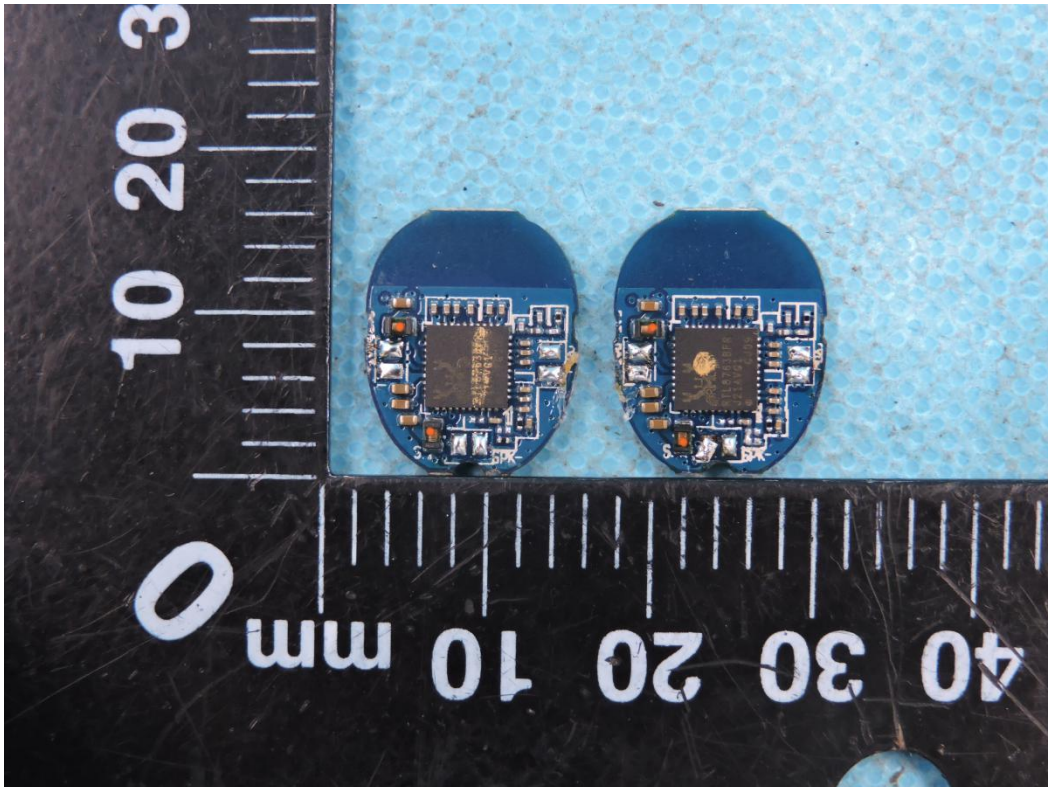

APPENDIX-PHOTOGRAPHS OF EUT CONSTRUCTIONAL DETAILS

FCC ID:A4VXAM51

Model Name:XAM51

Photo 1

Photo 2

Photo 3

Photo 4

Photo 5