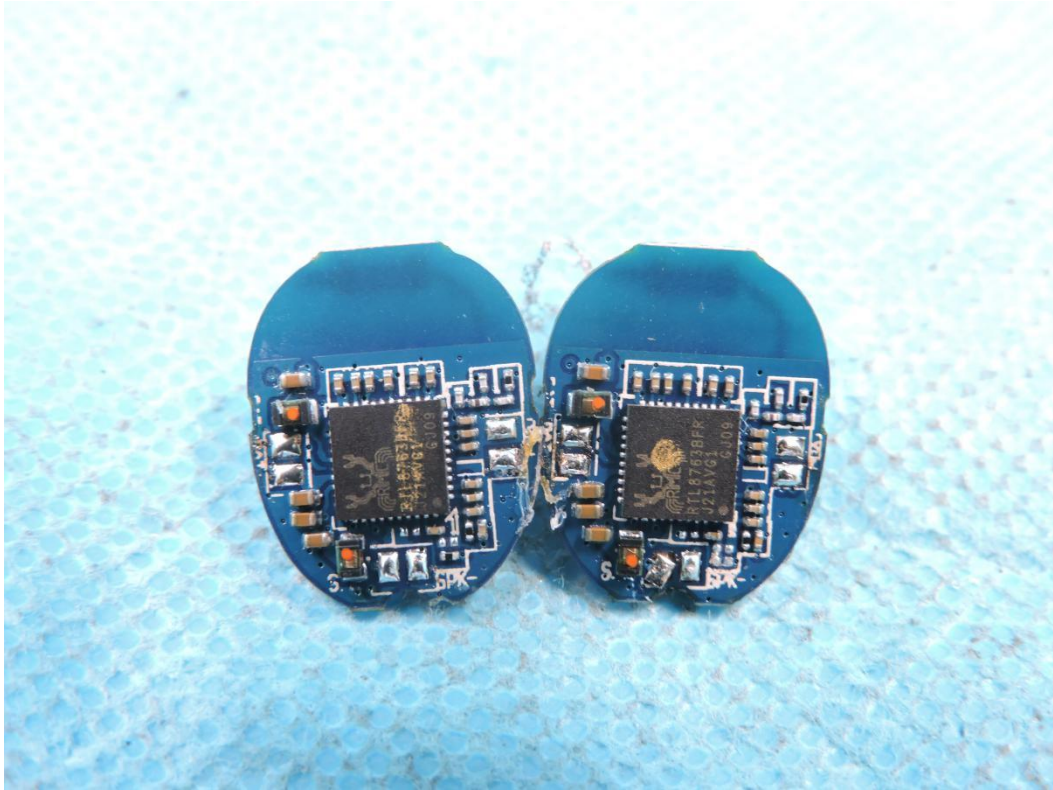

APPENDIX-PHOTOGRAPHS OF EUT CONSTRUCTIONAL DETAILS

FCC ID:A4VXAM51

Model Name:XAM51

Photo 1

Photo 2

Photo 3

Photo 4

Photo 5