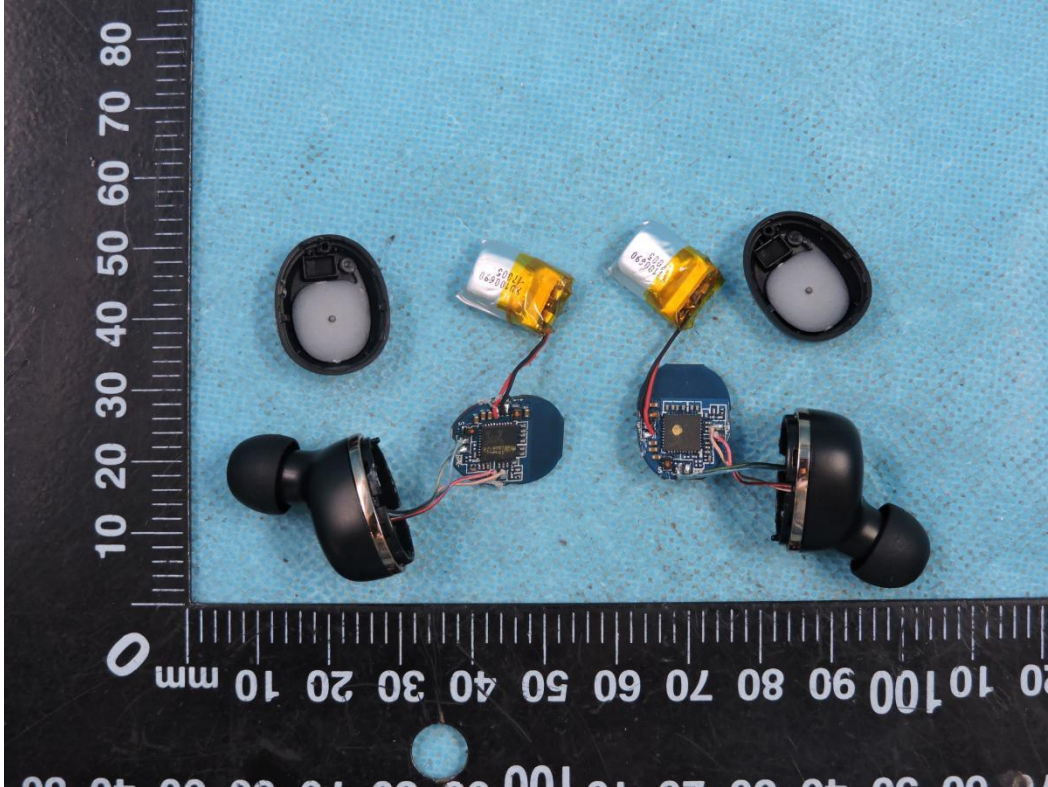

APPENDIX-PHOTOGRAPHS OF EUT CONSTRUCTIONAL DETAILS

FCC ID:A4VXAM51

Model Name:XAM51

Photo 1

Photo 2

Photo 3

Photo 4

Photo 5