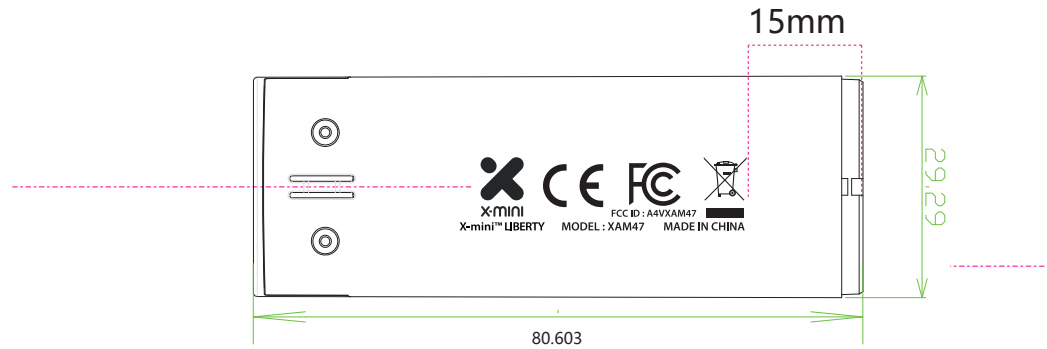

# Label and Label Location:

Screen printing size: L37.967 x W9.695  
Silk screen color: cold gray 9C  
Position: centered up and down

Draw out the silk screen effect