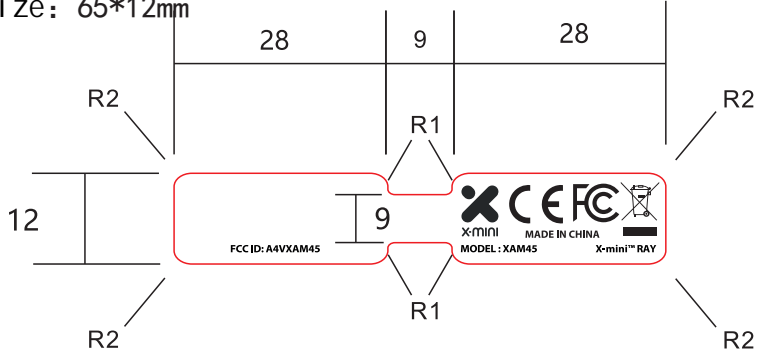

Size: 65*12mm

same sticker label to be used
on the packaging as well.
The black border is just a guide

XF2000001D

XF2000001D

FCC ID: A4VXAM45