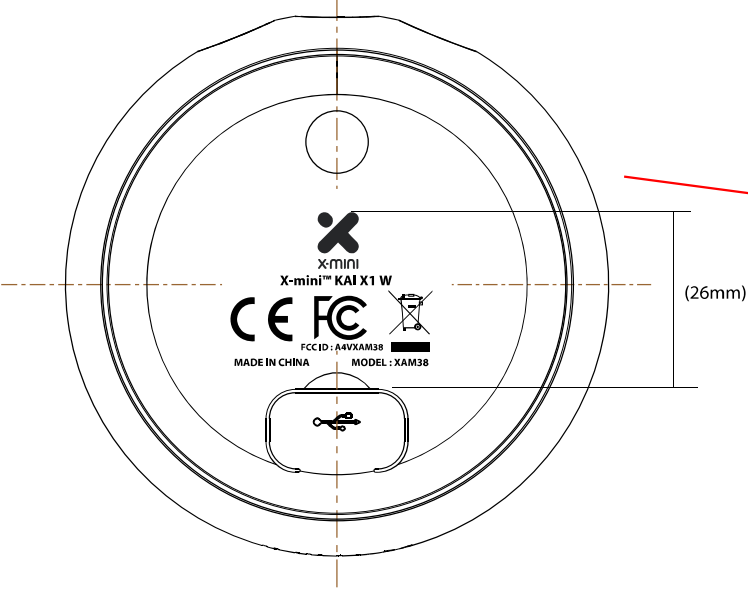

# Label & label location

Silkscreen colour: Pantone Cool Grey 9C