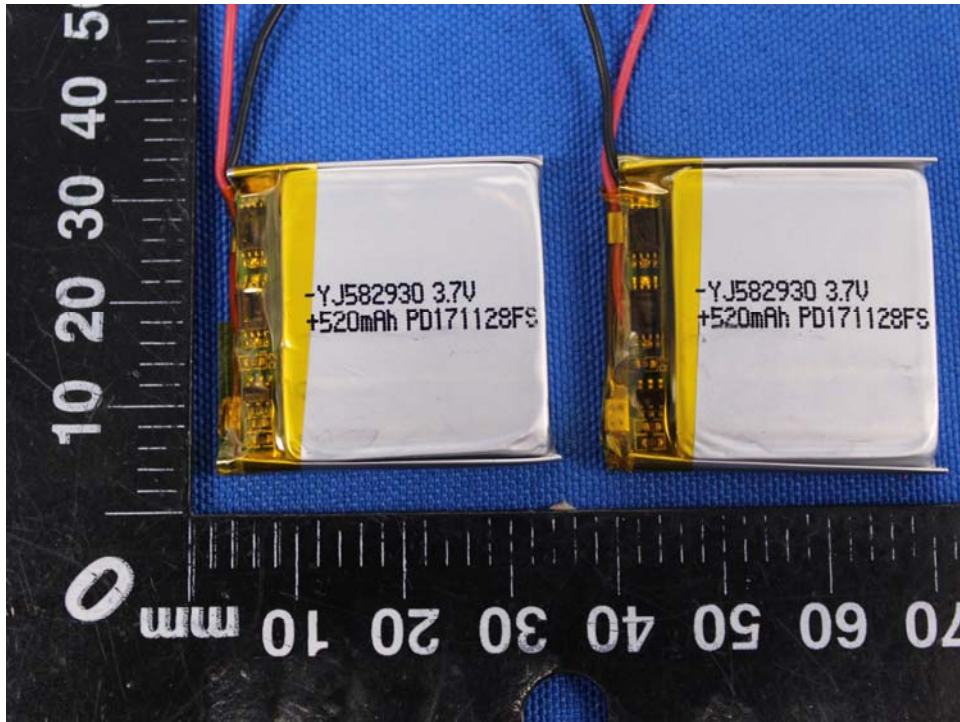

Appendix C: Photographs of EUT

Product: EVOLVE 2

Model: XAM26

Internal Photos

Antenna