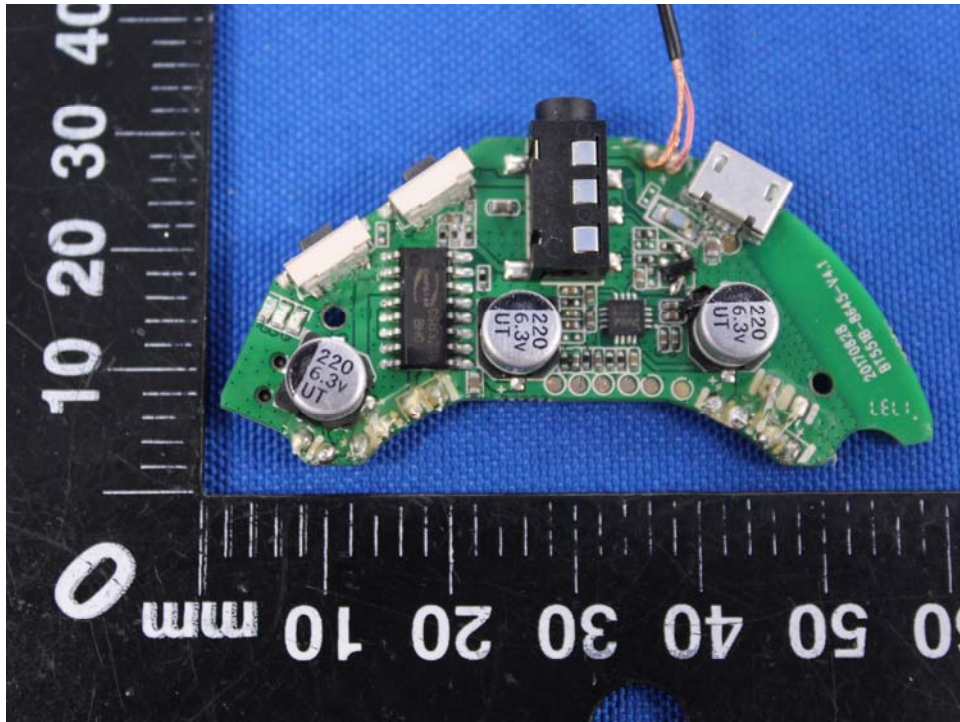

Appendix C: Photographs of EUT

Product: EVOLVE 2

Model: XAM26

Internal Photos

Antenna