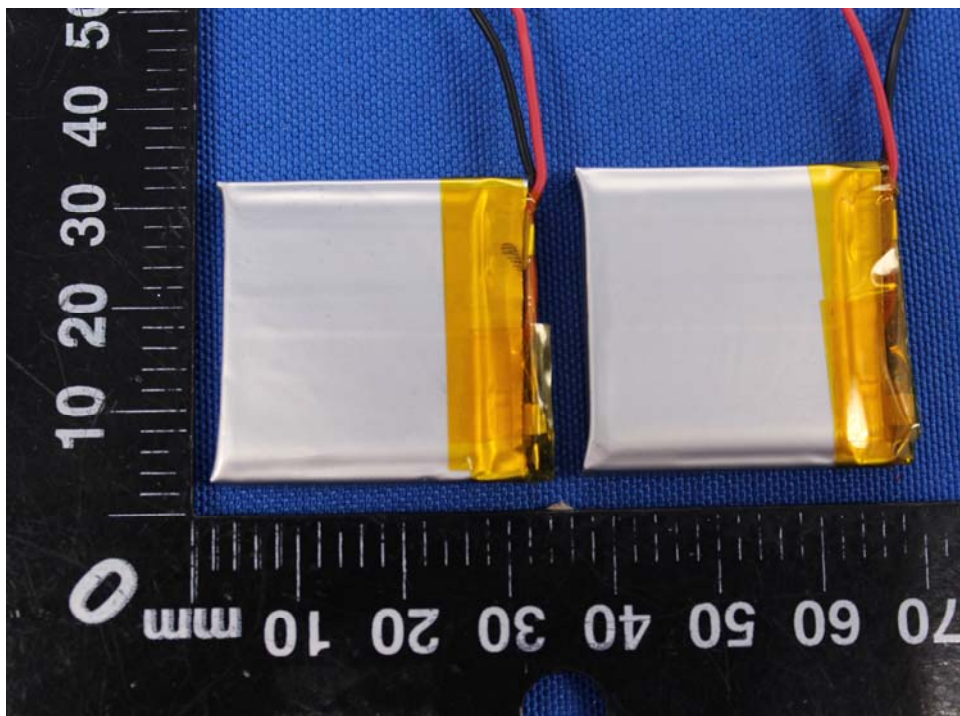

Appendix C: Photographs of EUT

Product: EVOLVE 2

Model: XAM26

Internal Photos

Antenna