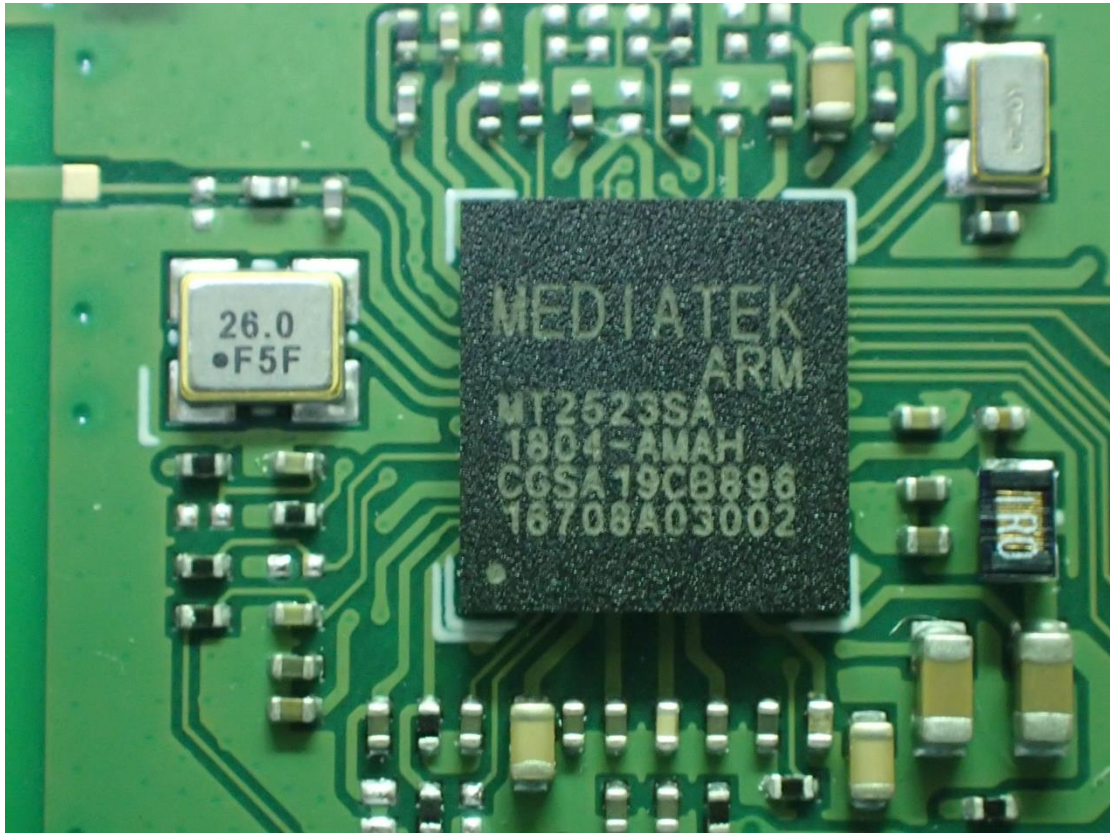

EUT Internal Photos

Figure 10
USB Docking Internal View (Removed Cover)

Figure 11
USB Docking Internal View (Control Board, Front View)

Figure 12
USB Docking Internal View (Control Board, Back View)

Figure 13
Internal View (Removed Cover)

Figure 14
Internal View (Main Board, Front View)

Figure 15
Internal View (Main Board, Back View)

Figure 16
Internal View (RF Chip)

Figure 17
Internal View (Battery)

Figure 18
Internal View (E-ink Display, Front View)

Figure 19
Internal View (E-ink Display, Back View)