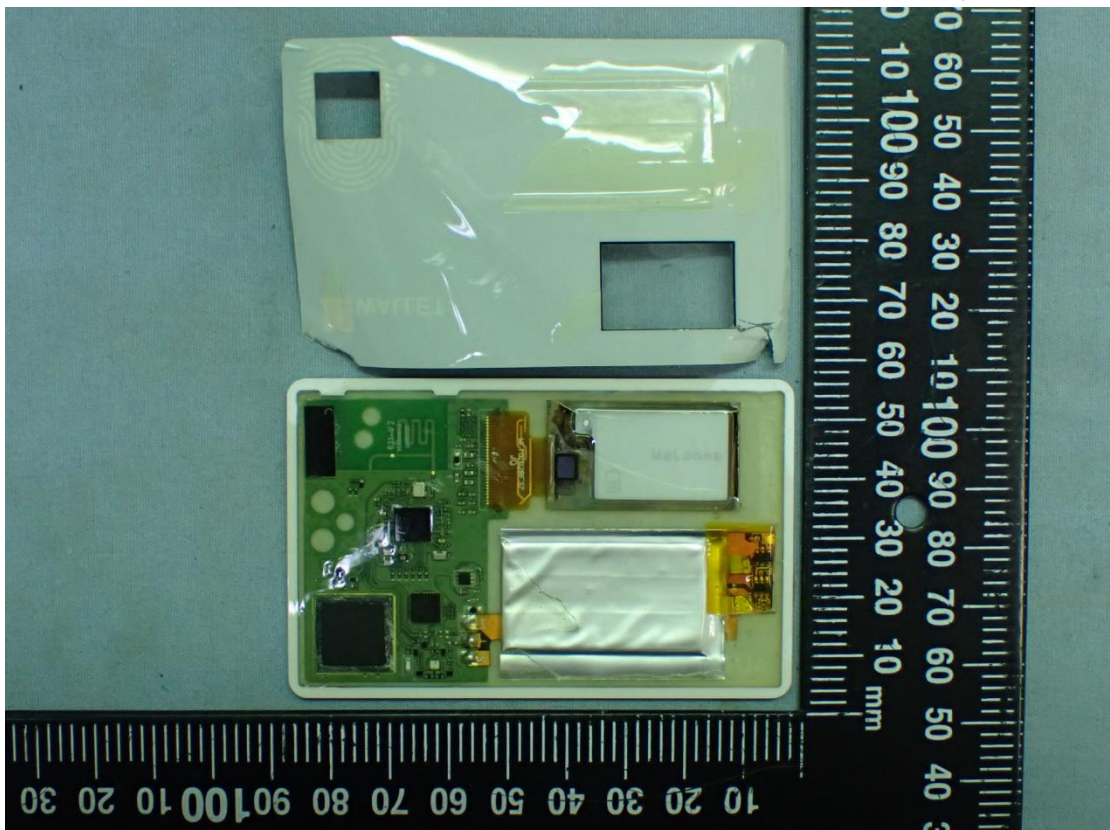

EUT Internal Photos

Figure 10
USB Docking Internal View (Removed Cover)

Figure 11
USB Docking Internal View (Control Board, Front View)

Figure 12
USB Docking Internal View (Control Board, Back View)

Figure 13
Internal View (Removed Cover)

Figure 14
Internal View (Main Board, Front View)

Figure 15
Internal View (Main Board, Back View)

Figure 16
Internal View (RF Chip)

Figure 17
Internal View (Battery)

Figure 18
Internal View (E-ink Display, Front View)

Figure 19
Internal View (E-ink Display, Back View)