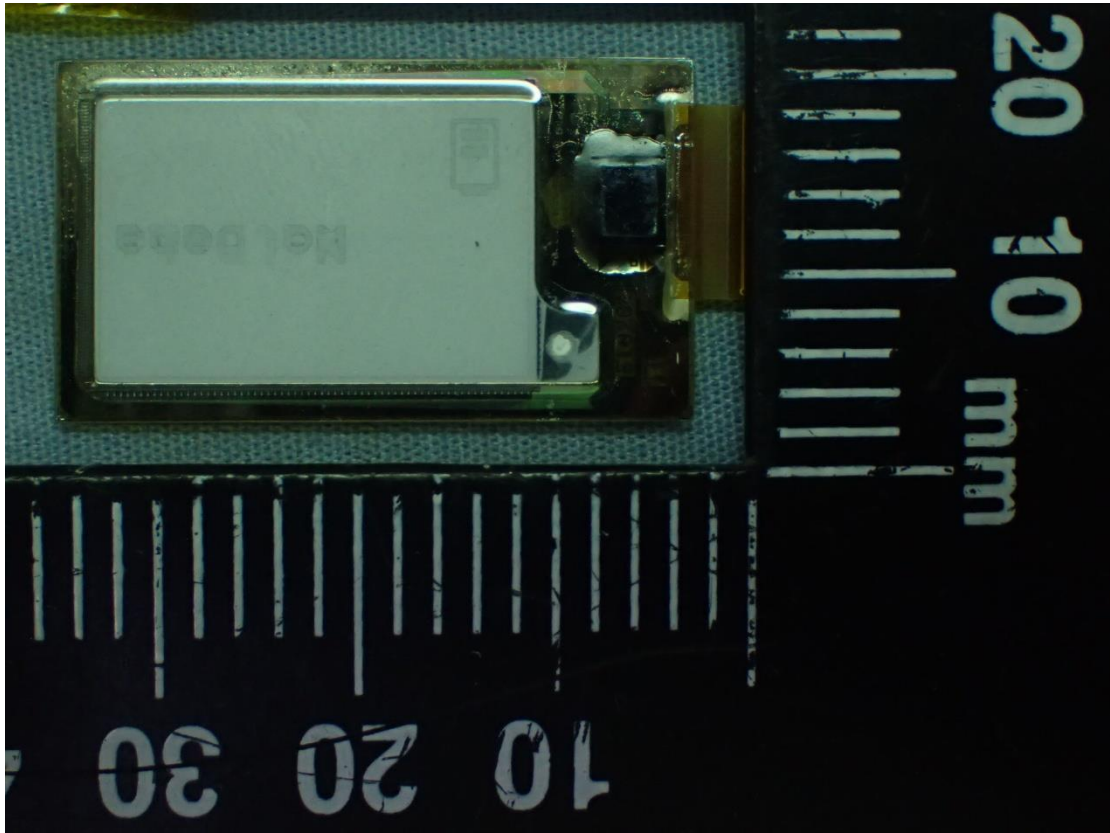

EUT Internal Photos

Figure 10
USB Docking Internal View (Removed Cover)

Figure 11
USB Docking Internal View (Control Board, Front View)

Figure 12
USB Docking Internal View (Control Board, Back View)

Figure 13
Internal View (Removed Cover)

Figure 14
Internal View (Main Board, Front View)

Figure 15
Internal View (Main Board, Back View)

Figure 16
Internal View (RF Chip)

Figure 17
Internal View (Battery)

Figure 18
Internal View (E-ink Display, Front View)

Figure 19
Internal View (E-ink Display, Back View)