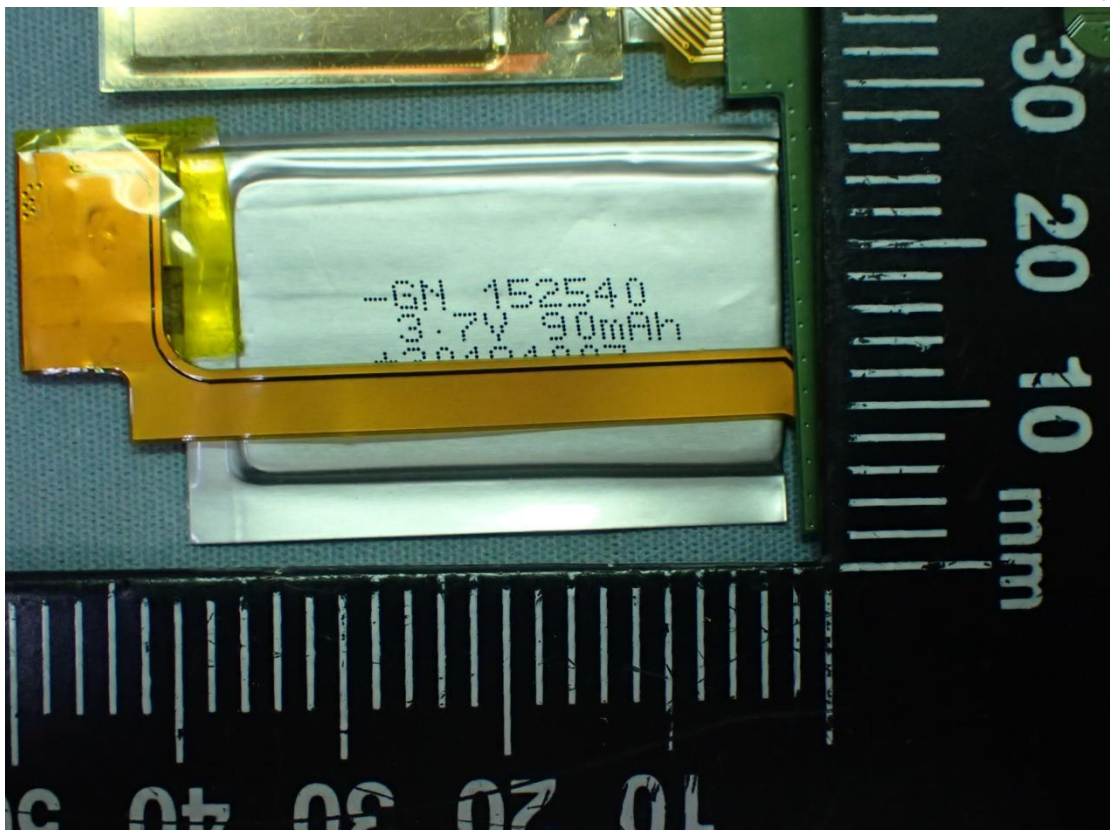

EUT Internal Photos

Figure 10
USB Docking Internal View (Removed Cover)

Figure 11
USB Docking Internal View (Control Board, Front View)

Figure 12
USB Docking Internal View (Control Board, Back View)

Figure 13
Internal View (Removed Cover)

Figure 14
Internal View (Main Board, Front View)

Figure 15
Internal View (Main Board, Back View)

Figure 16
Internal View (RF Chip)

Figure 17
Internal View (Battery)

Figure 18
Internal View (E-ink Display, Front View)

Figure 19
Internal View (E-ink Display, Back View)