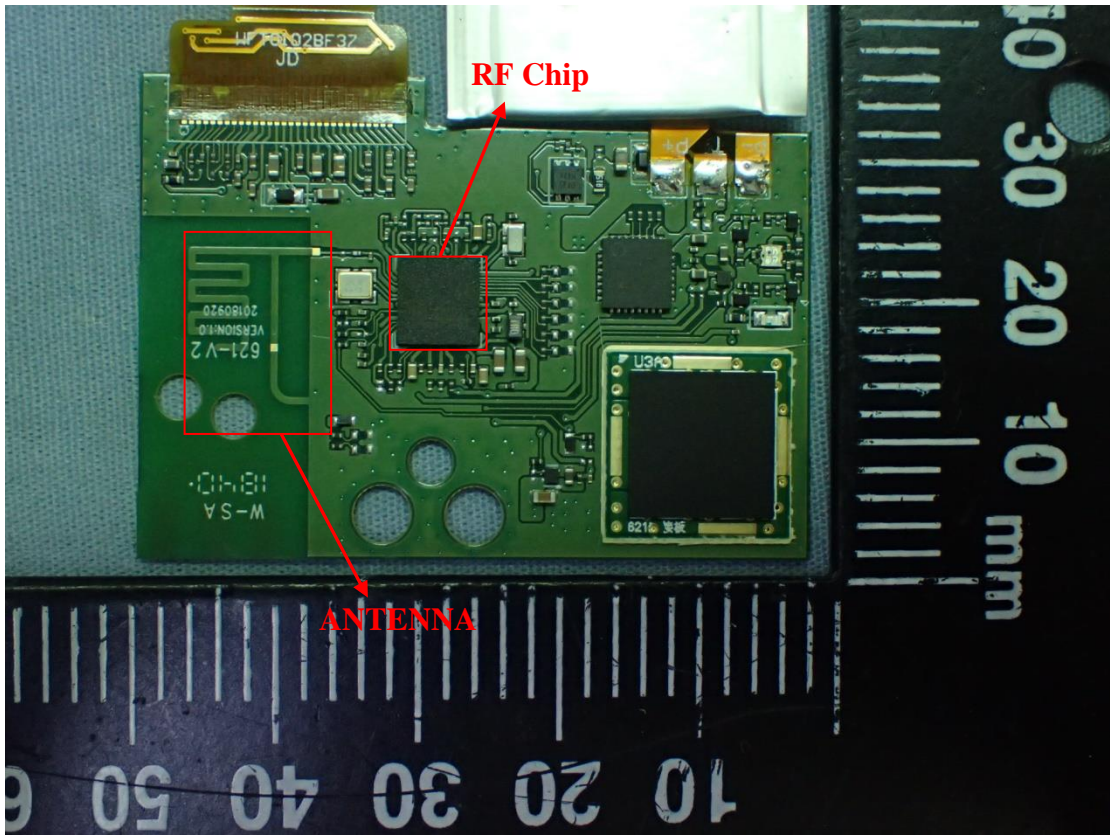

EUT Internal Photos

Figure 10
USB Docking Internal View (Removed Cover)

Figure 11
USB Docking Internal View (Control Board, Front View)

Figure 12
USB Docking Internal View (Control Board, Back View)

Figure 13
Internal View (Removed Cover)

Figure 14
Internal View (Main Board, Front View)

Figure 15
Internal View (Main Board, Back View)

Figure 16
Internal View (RF Chip)

Figure 17
Internal View (Battery)

Figure 18
Internal View (E-ink Display, Front View)

Figure 19
Internal View (E-ink Display, Back View)