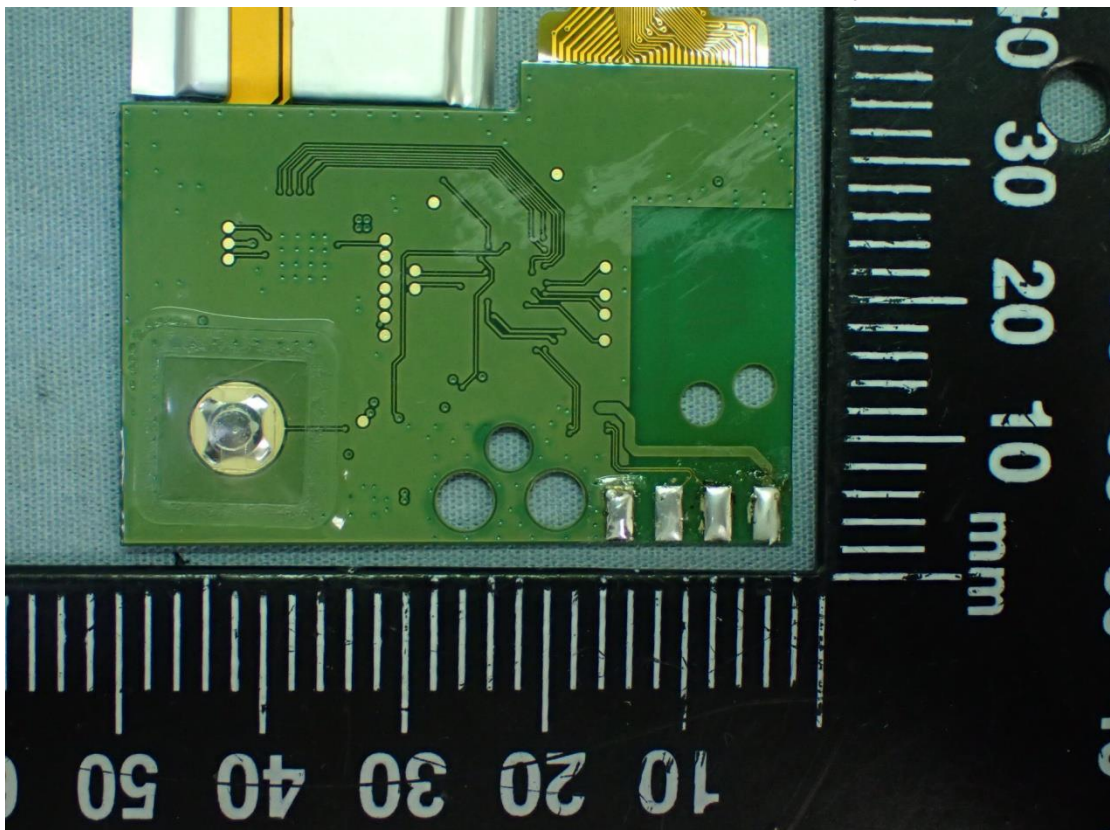

EUT Internal Photos

Figure 10
USB Docking Internal View (Removed Cover)

Figure 11
USB Docking Internal View (Control Board, Front View)

Figure 12
USB Docking Internal View (Control Board, Back View)

Figure 13
Internal View (Removed Cover)

Figure 14
Internal View (Main Board, Front View)

Figure 15
Internal View (Main Board, Back View)

Figure 16
Internal View (RF Chip)

Figure 17
Internal View (Battery)

Figure 18
Internal View (E-ink Display, Front View)

Figure 19
Internal View (E-ink Display, Back View)