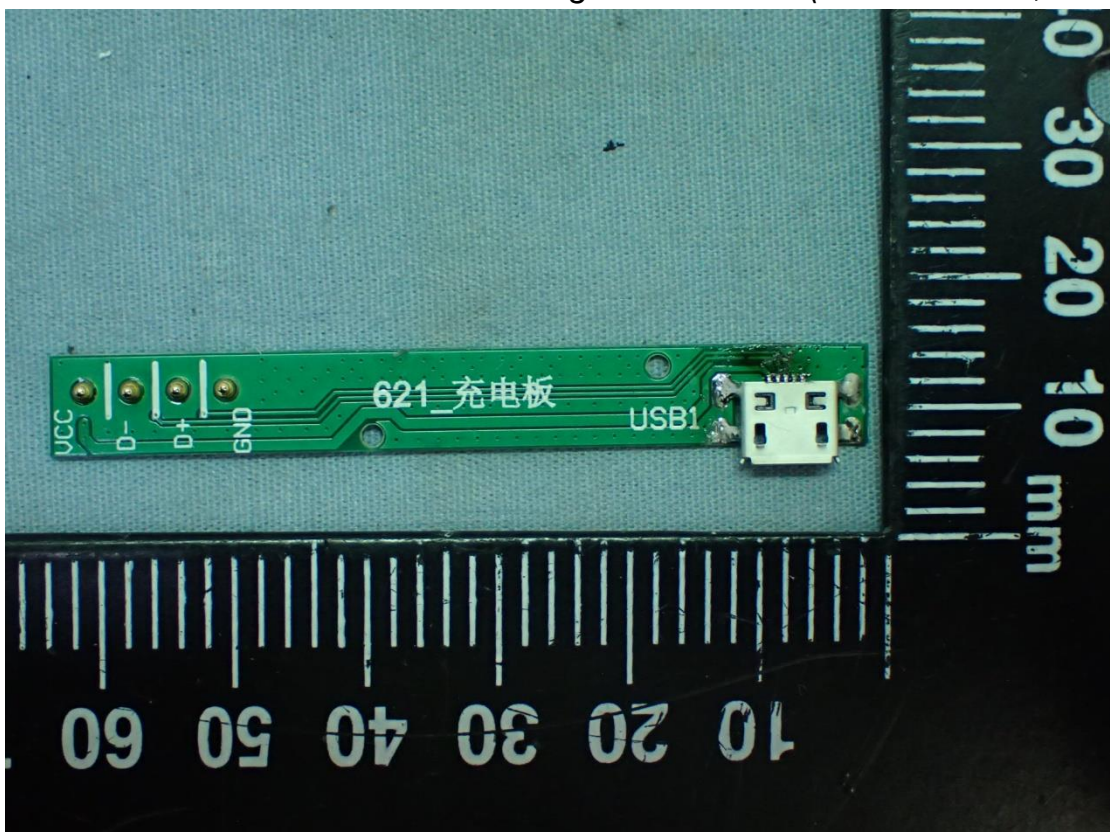

EUT Internal Photos

Figure 10
USB Docking Internal View (Removed Cover)

Figure 11
USB Docking Internal View (Control Board, Front View)

Figure 12
USB Docking Internal View (Control Board, Back View)

Figure 13
Internal View (Removed Cover)

Figure 14
Internal View (Main Board, Front View)

Figure 15
Internal View (Main Board, Back View)

Figure 16
Internal View (RF Chip)

Figure 17
Internal View (Battery)

Figure 18
Internal View (E-ink Display, Front View)

Figure 19
Internal View (E-ink Display, Back View)