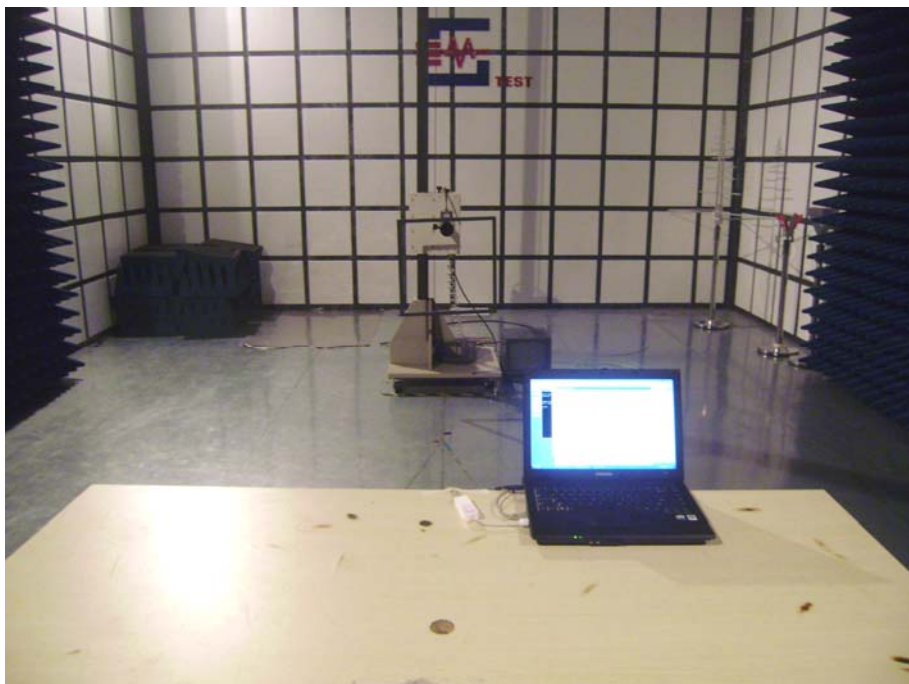

EXHIBIT 4 - TEST SETUP PHOTOGRAPHS

Conducted Emission Test Setup

Spurious Radiation Test Setup (Below 30MHz)

Spurious Radiation Test Setup (30MHz to 1G)

Spurious Radiation Test Setup (Above1G)