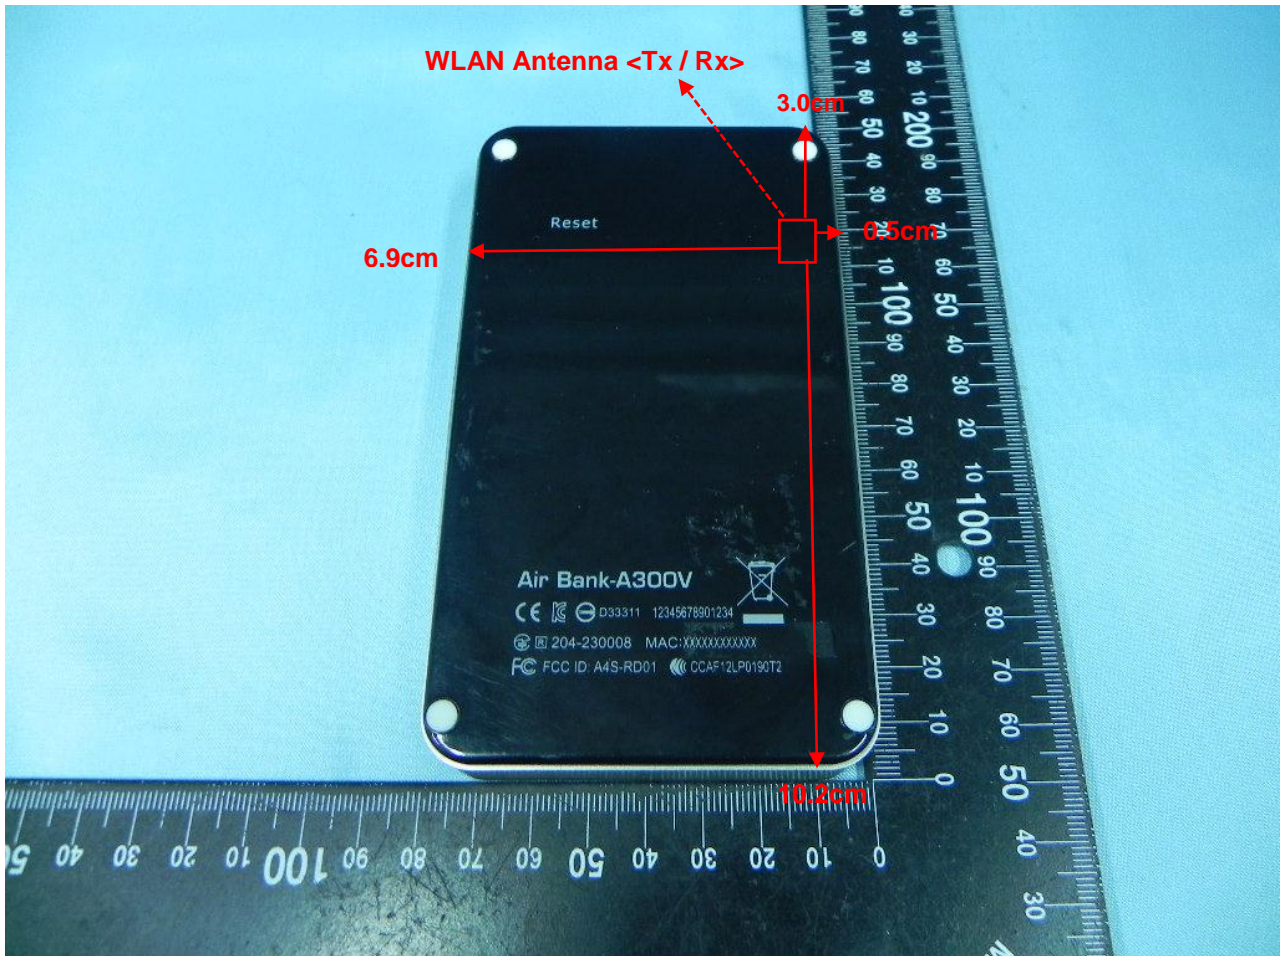

Appendix D. Product Photos

Antenna Location :

Antenna	Length	Width
WLAN Antenna <Tx / Rx>	0.3cm	0.2cm

Appendix E. Test Setup Photos

Front of the DUT with Phantom 1 cm Gap

Back of the DUT with Phantom 1 cm Gap

Right Side of the DUT with Phantom 1 cm Gap

Left Side of the DUT with Phantom 1 cm Gap

Top Side of the DUT with Phantom 1 cm Gap

Bottom Side of the DUT with Phantom 1 cm Gap