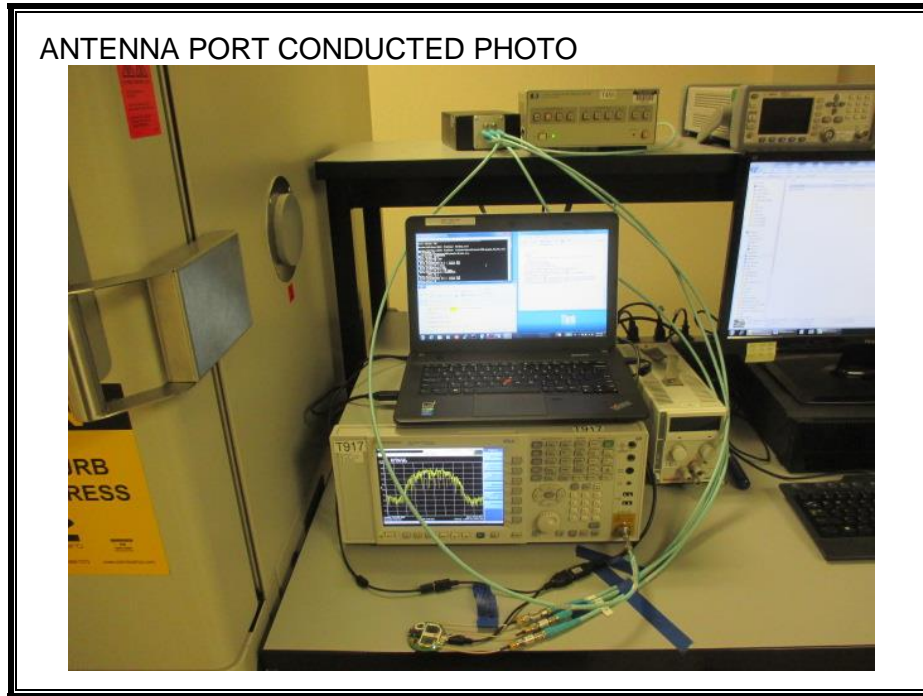

11. SETUP PHOTOS

ANTENNA PORT CONDUCTED RF MEASUREMENT SETUP

RADIATED RF MEASUREMENT SETUP (BELOW 1 GHz)

RADIATED RF MEASUREMENT SETUP (ABOVE 1 GHz)

RADIATED RF MEASUREMENT SETUP FOR WORST CONFIGURATION

X-AXIS PHOTO

Y-AXIS PHOTO

POWERLINE CONDUCTED EMISSIONS MEASUREMENT SETUP

END OF REPORT