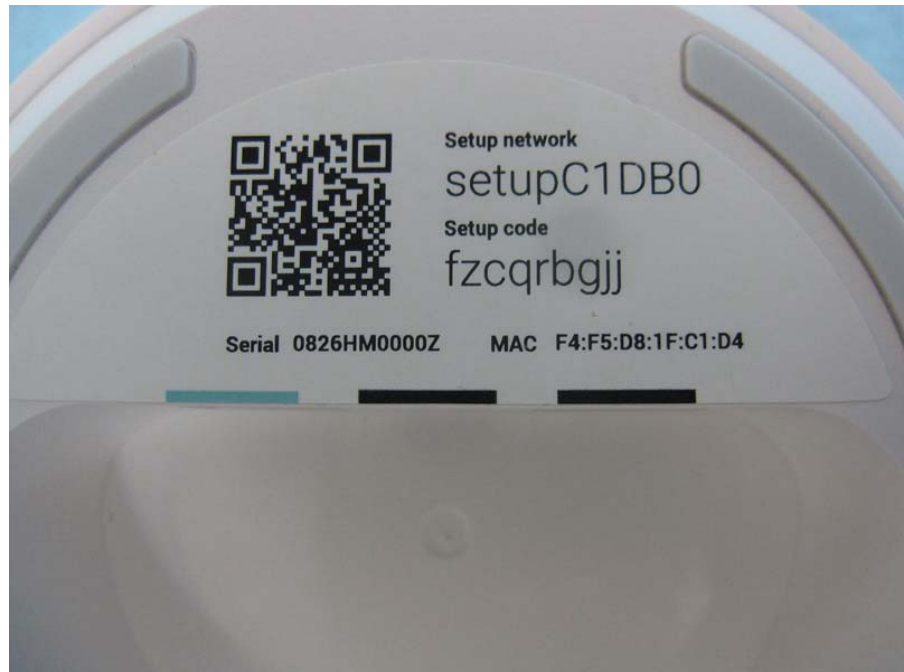

## Photographs of EUT

Adapter  
Model No.: GL0102

RJ-45 cable