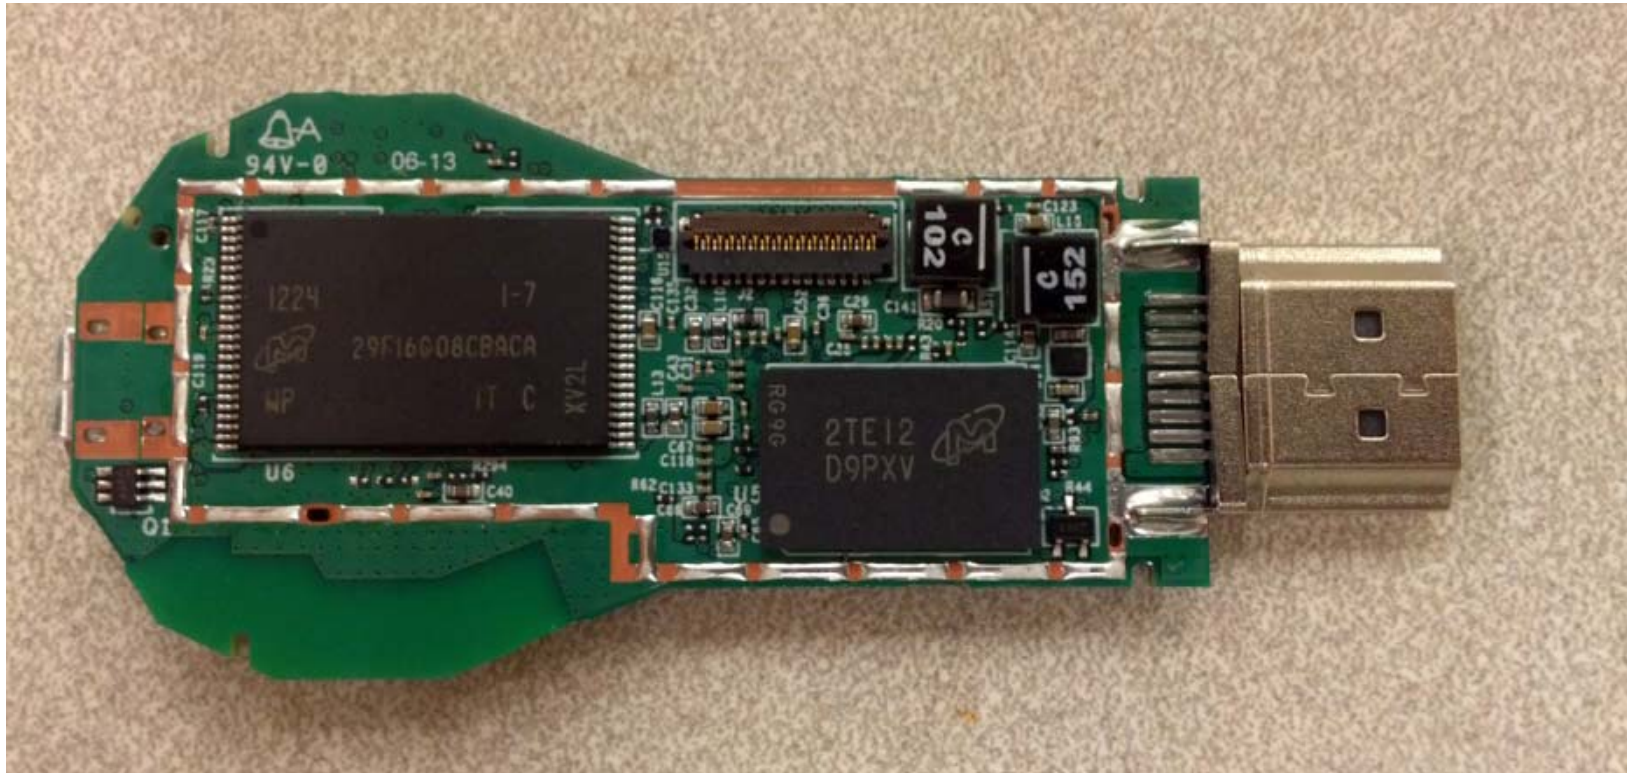

ANNEX 3 – INTERNAL PHOTOGRAPHS

**Google Inc.
H840 DEVICE, Model H2G2-42
FCC ID: A4RH2G2-42
IC: 10395A-H2G242**

Plot #: A3 - 1

ANNEX 3 – INTERNAL PHOTOGRAPHS

**Google Inc.
H840 DEVICE, Model H2G2-42
FCC ID: A4RH2G2-42
IC: 10395A-H2G242**

ANNEX 3 – INTERNAL PHOTOGRAPHS

**Google Inc.
H840 DEVICE, Model H2G2-42
FCC ID: A4RH2G2-42
IC: 10395A-H2G242**

ANNEX 3 – INTERNAL PHOTOGRAPHS

Google Inc.
H840 DEVICE, Model H2G2-42
FCC ID: A4RH2G2-42
IC: 10395A-H2G242

Plot #: A3 - 4

ANNEX 3 – INTERNAL PHOTOGRAPHS

**Google Inc.
H840 DEVICE, Model H2G2-42
FCC ID: A4RH2G2-42
IC: 10395A-H2G242**

Plot #: A3 - 5