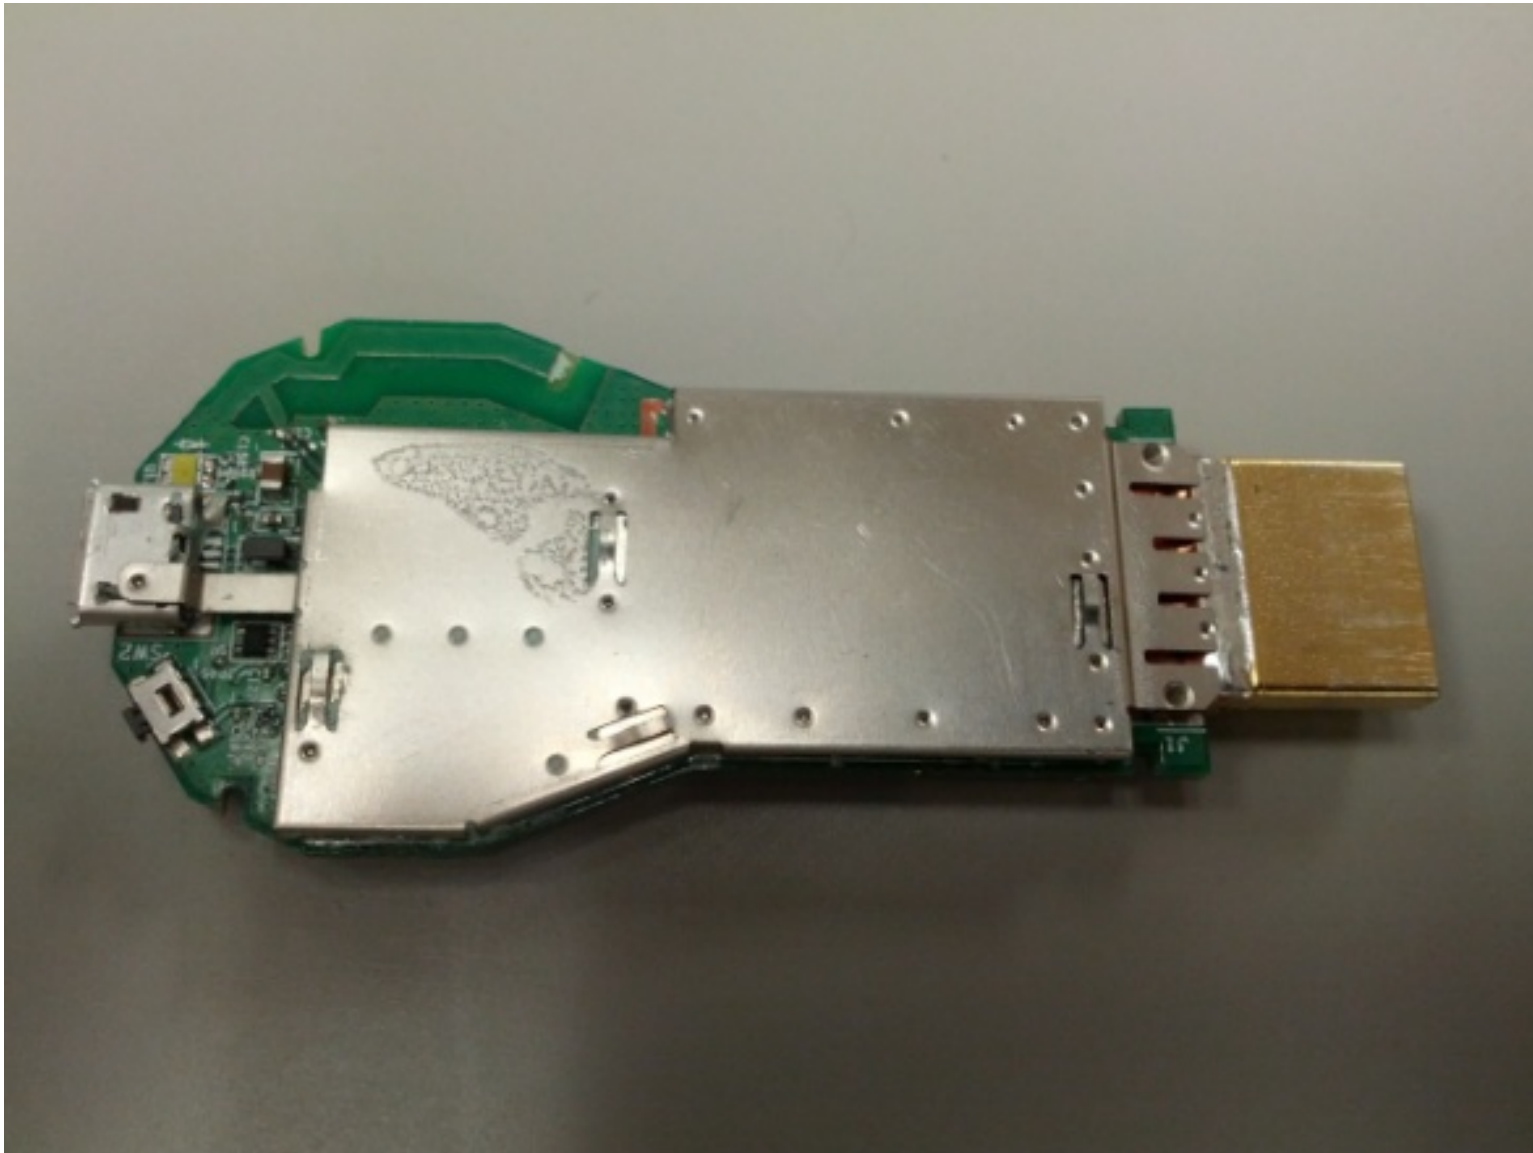

ANNEX 3 – INTERNAL PHOTOGRAPHS

**Google Inc.
H840 DEVICE, Model H2G2-42
FCC ID: A4RH2G2-42
IC: 10395A-H2G242**

Plot #: A3 - 1

ANNEX 3 – INTERNAL PHOTOGRAPHS

**Google Inc.
H840 DEVICE, Model H2G2-42
FCC ID: A4RH2G2-42
IC: 10395A-H2G242**

ANNEX 3 – INTERNAL PHOTOGRAPHS

**Google Inc.
H840 DEVICE, Model H2G2-42
FCC ID: A4RH2G2-42
IC: 10395A-H2G242**

ANNEX 3 – INTERNAL PHOTOGRAPHS

Google Inc.
H840 DEVICE, Model H2G2-42
FCC ID: A4RH2G2-42
IC: 10395A-H2G242

Plot #: A3 - 4

ANNEX 3 – INTERNAL PHOTOGRAPHS

**Google Inc.
H840 DEVICE, Model H2G2-42
FCC ID: A4RH2G2-42
IC: 10395A-H2G242**

Plot #: A3 - 5