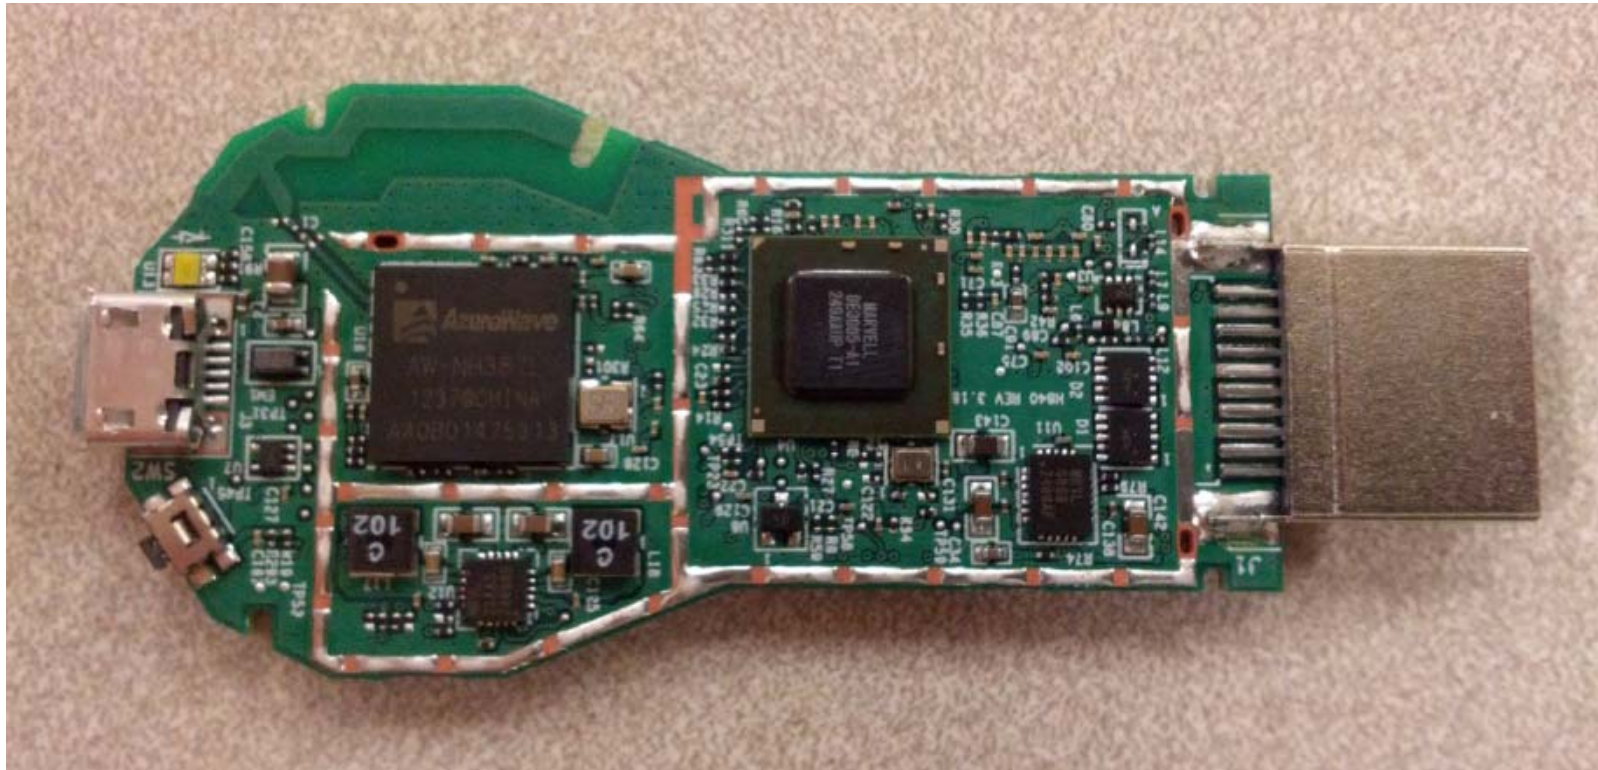

ANNEX 3 – INTERNAL PHOTOGRAPHS

**Google Inc.
H840 DEVICE, Model H2G2-42
FCC ID: A4RH2G2-42
IC: 10395A-H2G242**

Plot #: A3 - 1

ANNEX 3 – INTERNAL PHOTOGRAPHS

**Google Inc.
H840 DEVICE, Model H2G2-42
FCC ID: A4RH2G2-42
IC: 10395A-H2G242**

ANNEX 3 – INTERNAL PHOTOGRAPHS

**Google Inc.
H840 DEVICE, Model H2G2-42
FCC ID: A4RH2G2-42
IC: 10395A-H2G242**

ANNEX 3 – INTERNAL PHOTOGRAPHS

Google Inc.
H840 DEVICE, Model H2G2-42
FCC ID: A4RH2G2-42
IC: 10395A-H2G242

Plot #: A3 - 4

ANNEX 3 – INTERNAL PHOTOGRAPHS

**Google Inc.
H840 DEVICE, Model H2G2-42
FCC ID: A4RH2G2-42
IC: 10395A-H2G242**

Plot #: A3 - 5