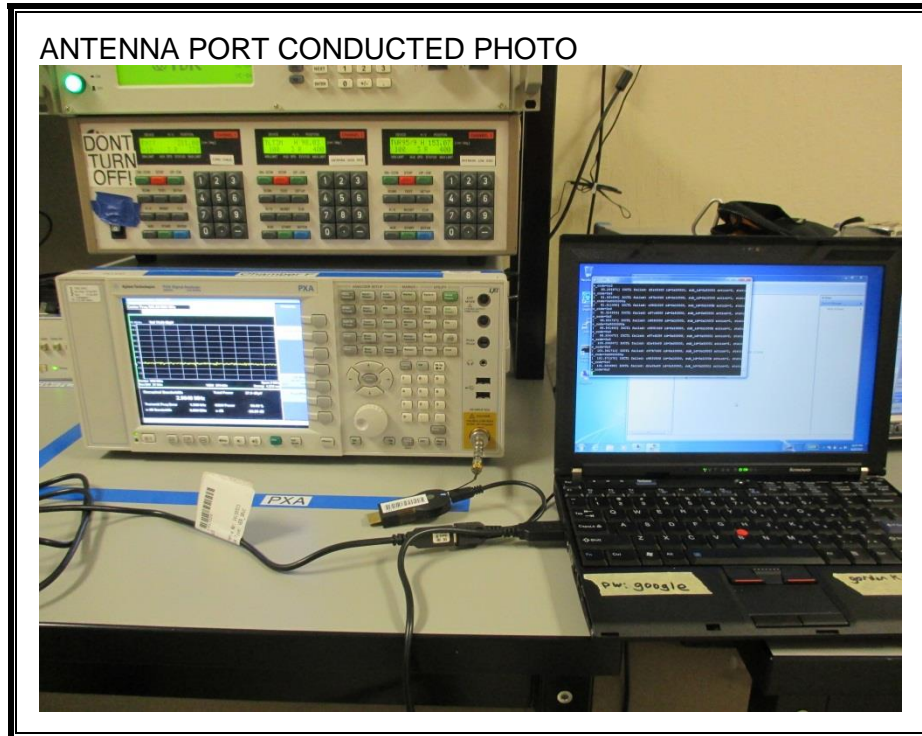

10. SETUP PHOTOS

ANTENNA PORT CONDUCTED RF MEASUREMENT SETUP

RADIATED RF MEASUREMENT SETUP (BELOW 1 GHz)

RADIATED RF MEASUREMENT SETUP (ABOVE 1 GHz)

RADIATED RF MEASUREMENT SETUP FOR PORTABLE CONFIGURATION

Y-AXIS FRONT PHOTO

Y-AXIS BACK PHOTO

Z-AXIS FRONT PHOTO

Z-AXIS BACK PHOTO

POWERLINE CONDUCTED EMISSIONS MEASUREMENT SETUP

END OF REPORT