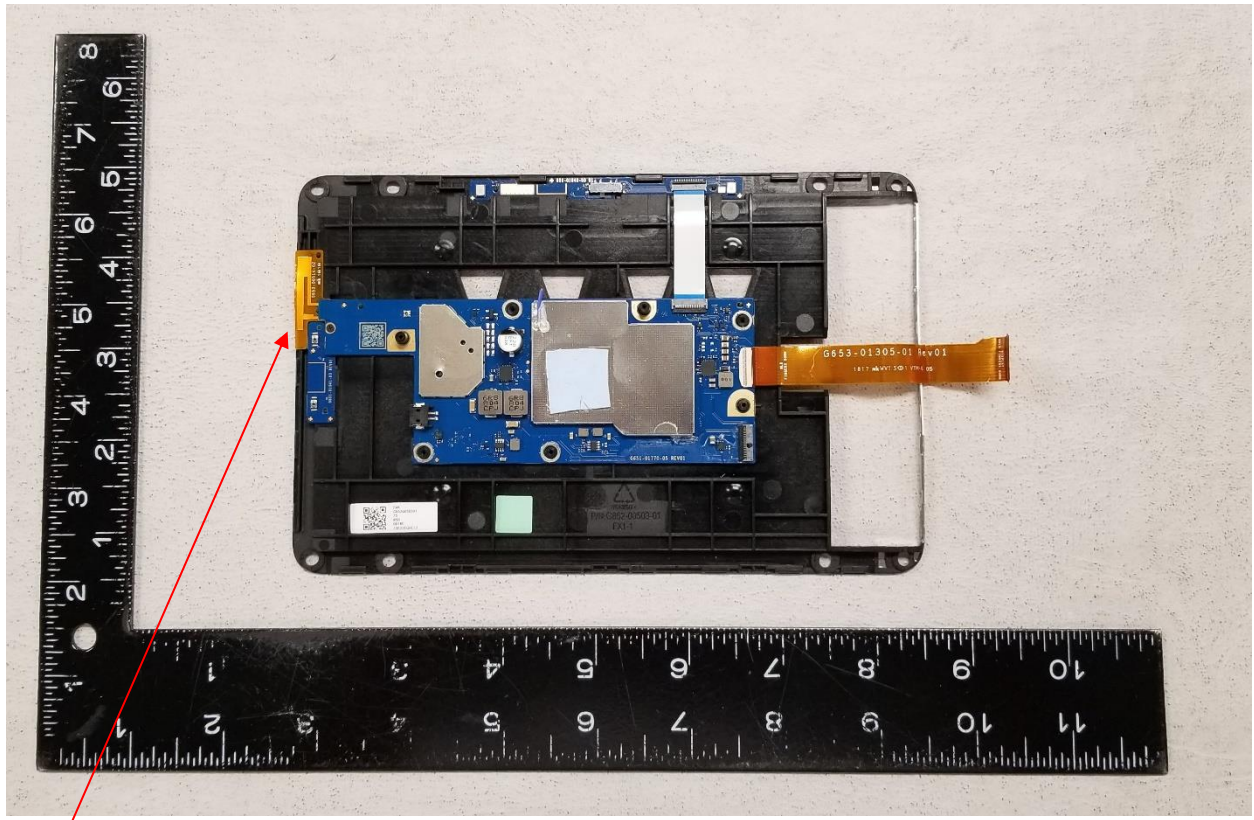

**Internal Photographs for:**

**Applicant** : GOOGLE LLC  
1600 AMPHITHEATRE PARKWAY  
MOUNTAIN VIEW, CA 94043, U.S.A.

**Model** : H1A

**FCC ID** : A4RH1A

**IC** : 10395A-H1A

**EUT Description** : INTERACTIVE VIDEO STREAMING DEVICE

**INTERNAL PHOTOS**

Antenna location