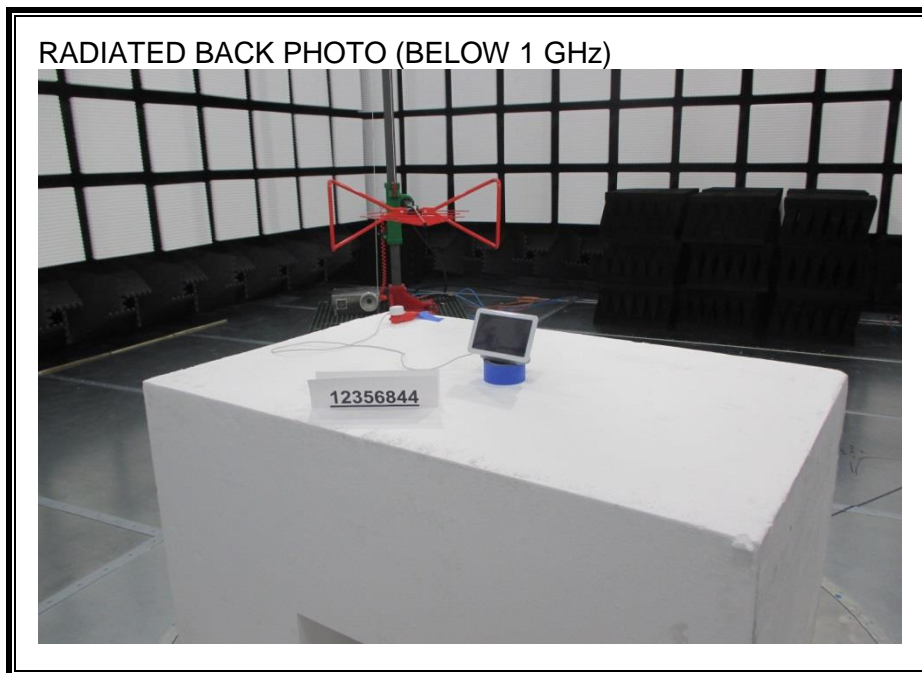

11. SETUP PHOTOS

ANTENNA PORT CONDUCTED RF MEASUREMENT SETUP

RADIATED RF MEASUREMENT SETUP (BELOW 30 MHz)

RADIATED RF MEASUREMENT SETUP (BELOW 1 GHz)

RADIATED RF MEASUREMENT SETUP (1-18 GHz)

RADIATED RF MEASUREMENT SETUP (Above 18 GHz)

POWERLINE CONDUCTED EMISSIONS MEASUREMENT SETUP

LINE CONDUCTED FRONT PHOTO

LINE CONDUCTED BACK PHOTO

END OF REPORT