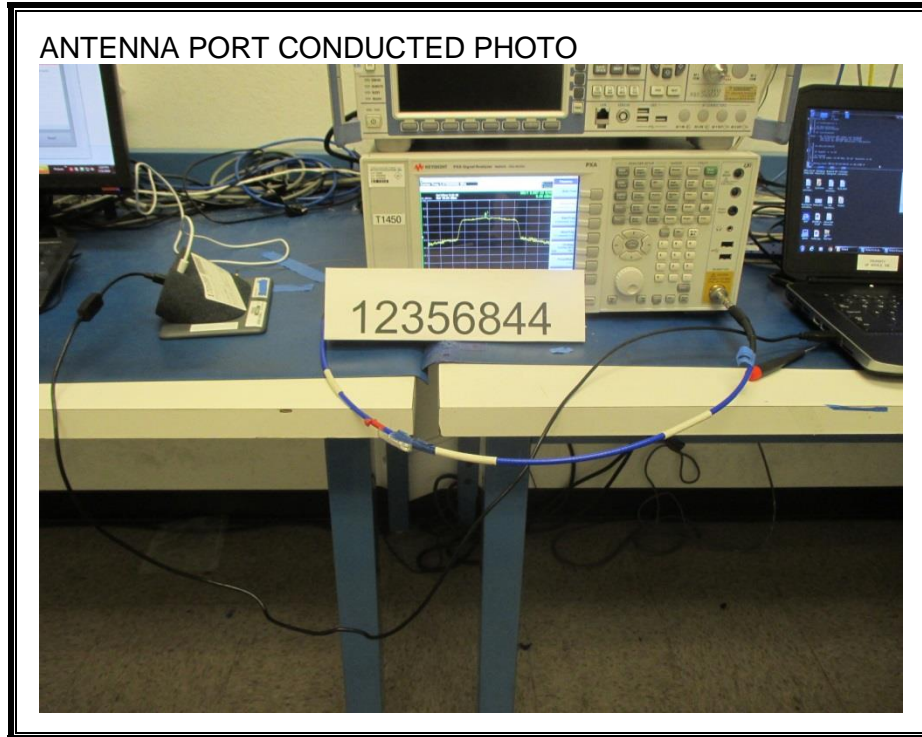

11. SETUP PHOTOS

ANTENNA PORT CONDUCTED RF MEASUREMENT SETUP

RADIATED RF MEASUREMENT SETUP (BELOW 30 MHz)

RADIATED RF MEASUREMENT SETUP (BELOW 1 GHz)

RADIATED RF MEASUREMENT SETUP (1-18 GHz)

RADIATED RF MEASUREMENT SETUP (Above 18 GHz)

POWERLINE CONDUCTED EMISSIONS MEASUREMENT SETUP

LINE CONDUCTED FRONT PHOTO

LINE CONDUCTED BACK PHOTO

END OF REPORT