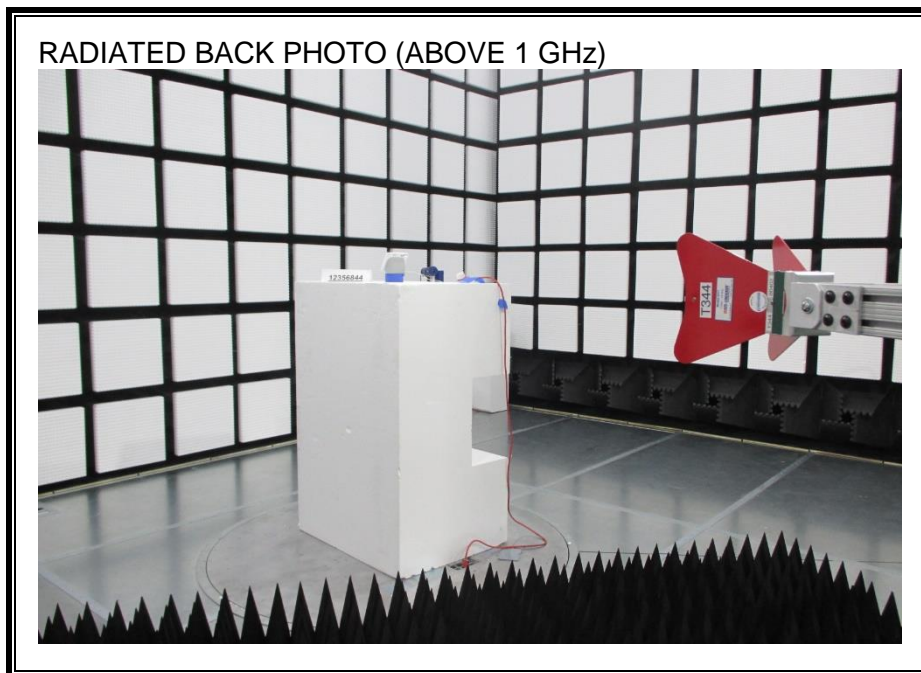

11. SETUP PHOTOS

ANTENNA PORT CONDUCTED RF MEASUREMENT SETUP

RADIATED RF MEASUREMENT SETUP (BELOW 30 MHz)

RADIATED RF MEASUREMENT SETUP (BELOW 1 GHz)

RADIATED RF MEASUREMENT SETUP (1-18 GHz)

RADIATED RF MEASUREMENT SETUP (Above 18 GHz)

POWERLINE CONDUCTED EMISSIONS MEASUREMENT SETUP

LINE CONDUCTED FRONT PHOTO

LINE CONDUCTED BACK PHOTO

END OF REPORT