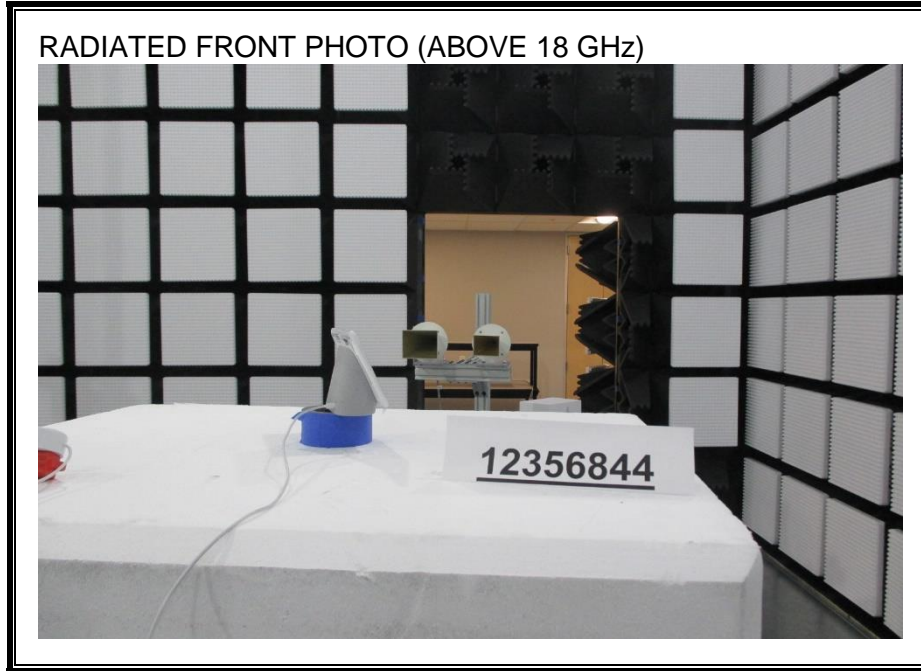

11. SETUP PHOTOS

ANTENNA PORT CONDUCTED RF MEASUREMENT SETUP

RADIATED RF MEASUREMENT SETUP (BELOW 30 MHz)

RADIATED RF MEASUREMENT SETUP (BELOW 1 GHz)

RADIATED RF MEASUREMENT SETUP (1-18 GHz)

RADIATED RF MEASUREMENT SETUP (Above 18 GHz)

POWERLINE CONDUCTED EMISSIONS MEASUREMENT SETUP

LINE CONDUCTED FRONT PHOTO

LINE CONDUCTED BACK PHOTO

END OF REPORT