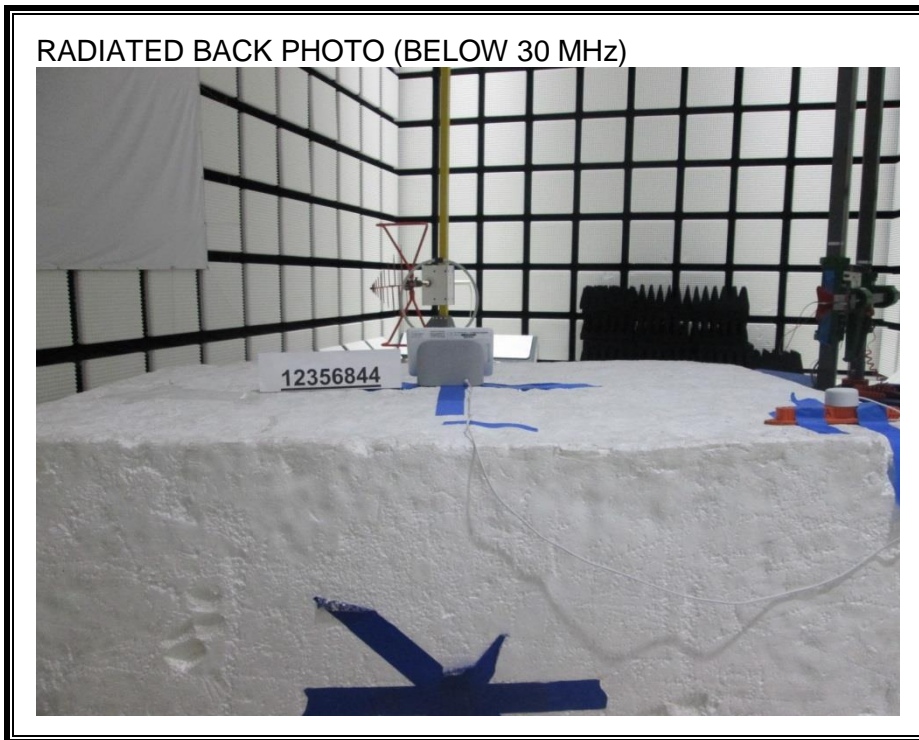

11. SETUP PHOTOS

ANTENNA PORT CONDUCTED RF MEASUREMENT SETUP

RADIATED RF MEASUREMENT SETUP (BELOW 30 MHz)

RADIATED RF MEASUREMENT SETUP (BELOW 1 GHz)

RADIATED RF MEASUREMENT SETUP (1-18 GHz)

RADIATED RF MEASUREMENT SETUP (Above 18 GHz)

POWERLINE CONDUCTED EMISSIONS MEASUREMENT SETUP

LINE CONDUCTED FRONT PHOTO

LINE CONDUCTED BACK PHOTO

END OF REPORT