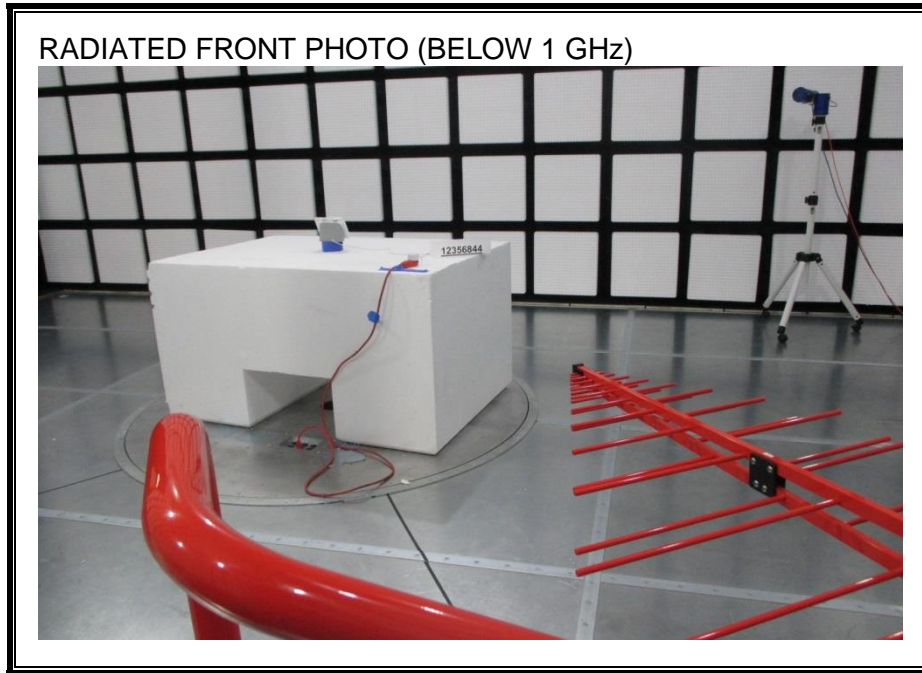

11. SETUP PHOTOS

ANTENNA PORT CONDUCTED RF MEASUREMENT SETUP

RADIATED RF MEASUREMENT SETUP (BELOW 30 MHz)

RADIATED RF MEASUREMENT SETUP (BELOW 1 GHz)

RADIATED RF MEASUREMENT SETUP (1-18 GHz)

RADIATED RF MEASUREMENT SETUP (Above 18 GHz)

POWERLINE CONDUCTED EMISSIONS MEASUREMENT SETUP

LINE CONDUCTED FRONT PHOTO

LINE CONDUCTED BACK PHOTO

END OF REPORT