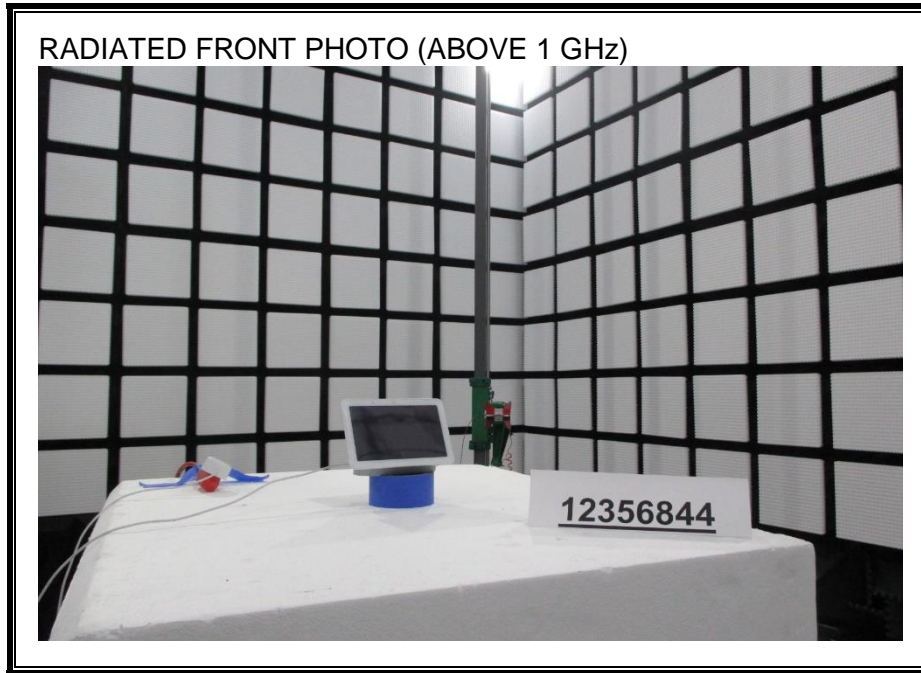

11. SETUP PHOTOS

ANTENNA PORT CONDUCTED RF MEASUREMENT SETUP

RADIATED RF MEASUREMENT SETUP (BELOW 30 MHz)

RADIATED RF MEASUREMENT SETUP (BELOW 1 GHz)

RADIATED RF MEASUREMENT SETUP (1-18 GHz)

RADIATED RF MEASUREMENT SETUP (Above 18 GHz)

POWERLINE CONDUCTED EMISSIONS MEASUREMENT SETUP

LINE CONDUCTED FRONT PHOTO

LINE CONDUCTED BACK PHOTO

END OF REPORT