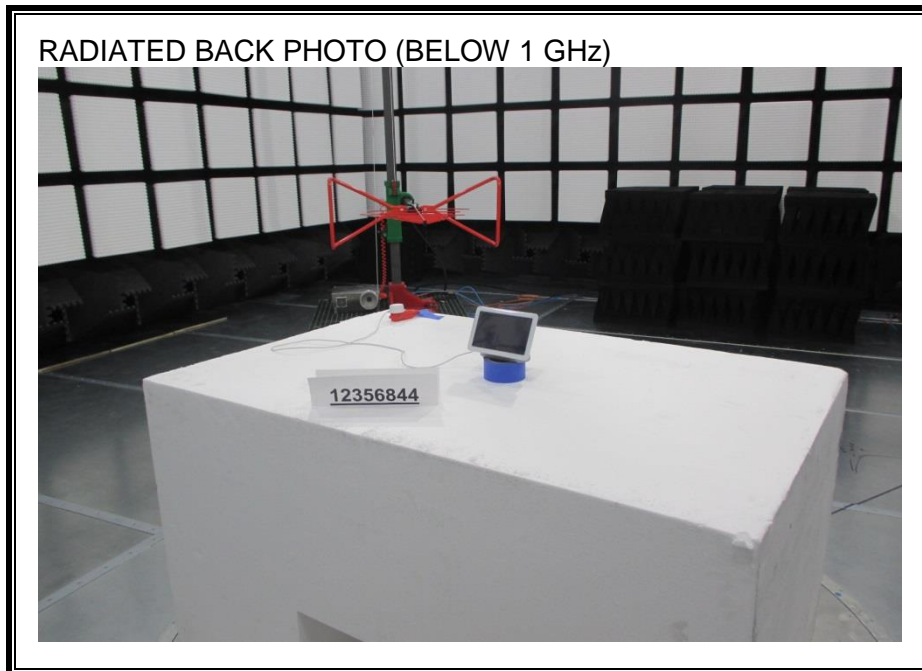

### ANTENNA PORT CONDUCTED RF MEASUREMENT SETUP

**RADIATED RF MEASUREMENT SETUP (BELOW 30 MHz)**

**RADIATED RF MEASUREMENT SETUP (BELOW 1 GHz)**

**RADIATED RF MEASUREMENT SETUP (1-18 GHz)**

**RADIATED RF MEASUREMENT SETUP (Above 18 GHz)**

**POWERLINE CONDUCTED EMISSIONS MEASUREMENT SETUP**

**END OF REPORT**