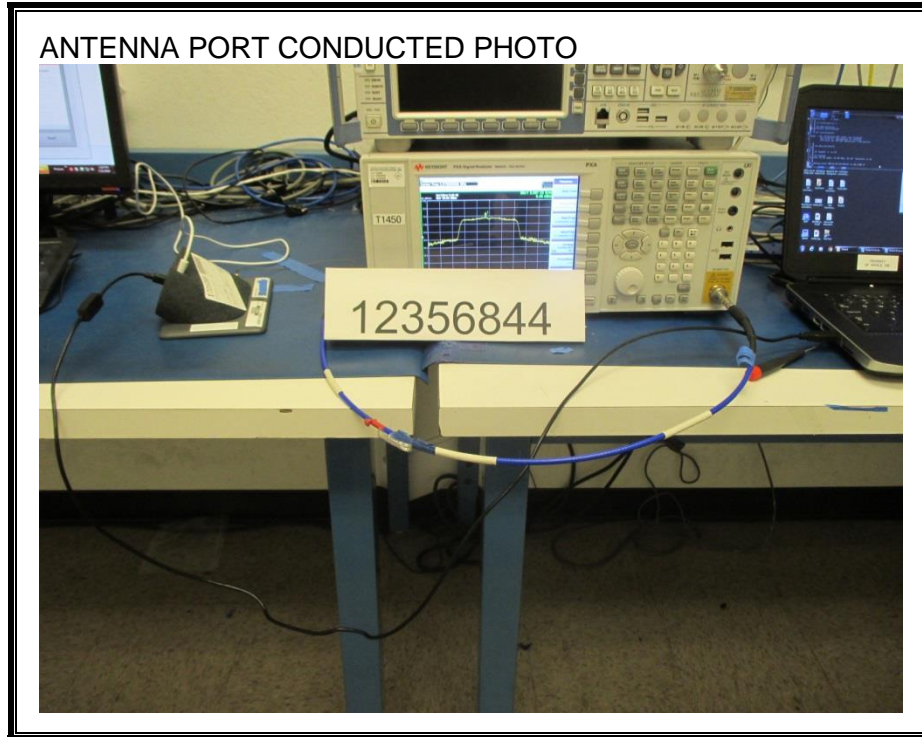

### ANTENNA PORT CONDUCTED RF MEASUREMENT SETUP

**RADIATED RF MEASUREMENT SETUP (BELOW 30 MHz)**

**RADIATED RF MEASUREMENT SETUP (BELOW 1 GHz)**

**RADIATED RF MEASUREMENT SETUP (1-18 GHz)**

**RADIATED RF MEASUREMENT SETUP (Above 18 GHz)**

**POWERLINE CONDUCTED EMISSIONS MEASUREMENT SETUP**

**END OF REPORT**