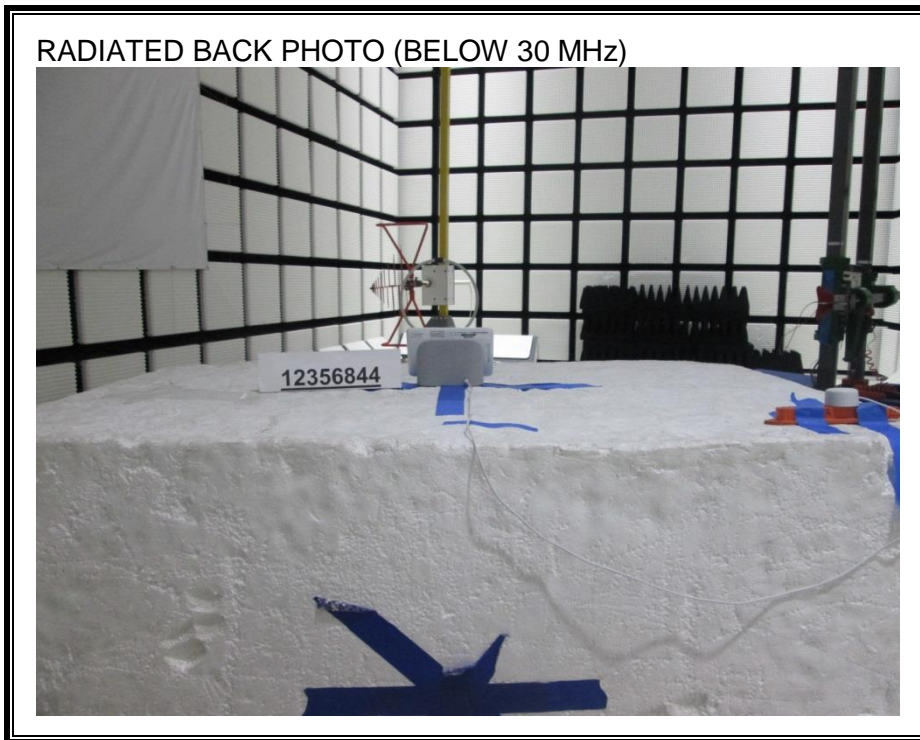

### ANTENNA PORT CONDUCTED RF MEASUREMENT SETUP

**RADIATED RF MEASUREMENT SETUP (BELOW 30 MHz)**

**RADIATED RF MEASUREMENT SETUP (BELOW 1 GHz)**

**RADIATED RF MEASUREMENT SETUP (1-18 GHz)**

**RADIATED RF MEASUREMENT SETUP (Above 18 GHz)**

**POWERLINE CONDUCTED EMISSIONS MEASUREMENT SETUP**

**END OF REPORT**