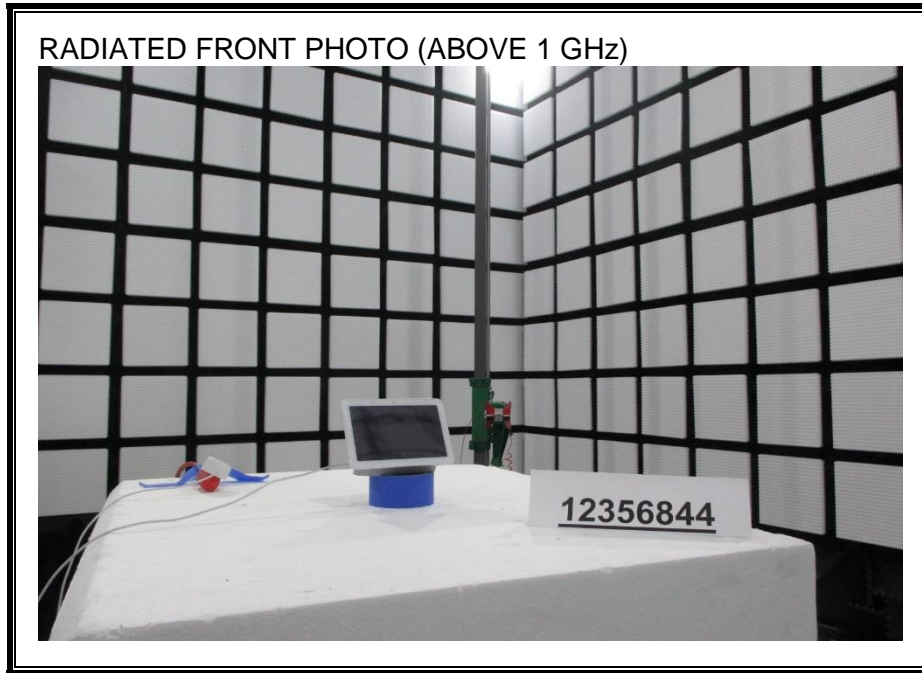

### ANTENNA PORT CONDUCTED RF MEASUREMENT SETUP

**RADIATED RF MEASUREMENT SETUP (BELOW 30 MHz)**

**RADIATED RF MEASUREMENT SETUP (BELOW 1 GHz)**

**RADIATED RF MEASUREMENT SETUP (1-18 GHz)**

**RADIATED RF MEASUREMENT SETUP (Above 18 GHz)**