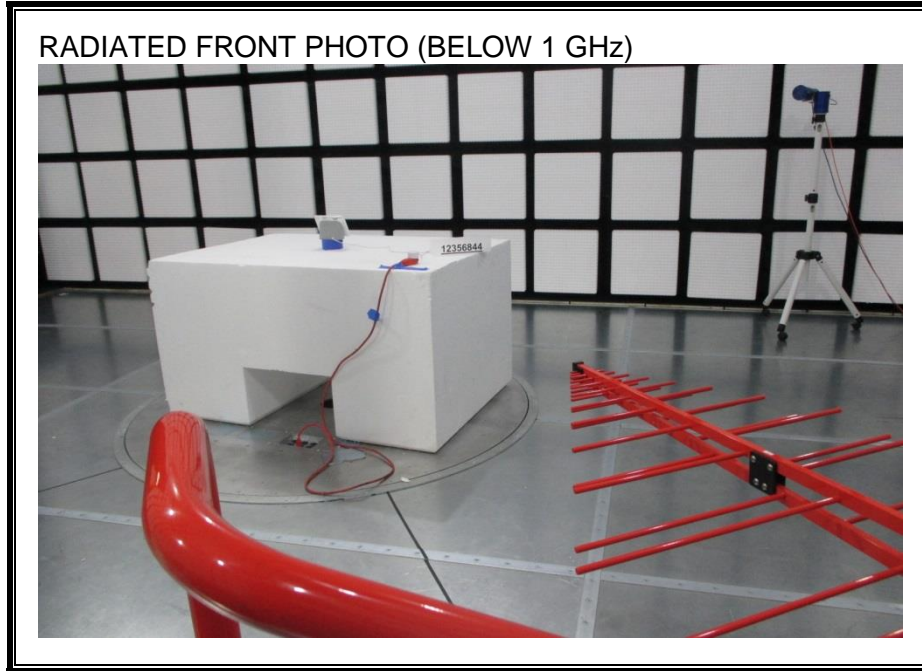

### ANTENNA PORT CONDUCTED RF MEASUREMENT SETUP

**RADIATED RF MEASUREMENT SETUP (BELOW 30 MHz)**

**RADIATED RF MEASUREMENT SETUP (BELOW 1 GHz)**

**RADIATED RF MEASUREMENT SETUP (1-18 GHz)**

**RADIATED RF MEASUREMENT SETUP (Above 18 GHz)**

**POWERLINE CONDUCTED EMISSIONS MEASUREMENT SETUP**

**END OF REPORT**