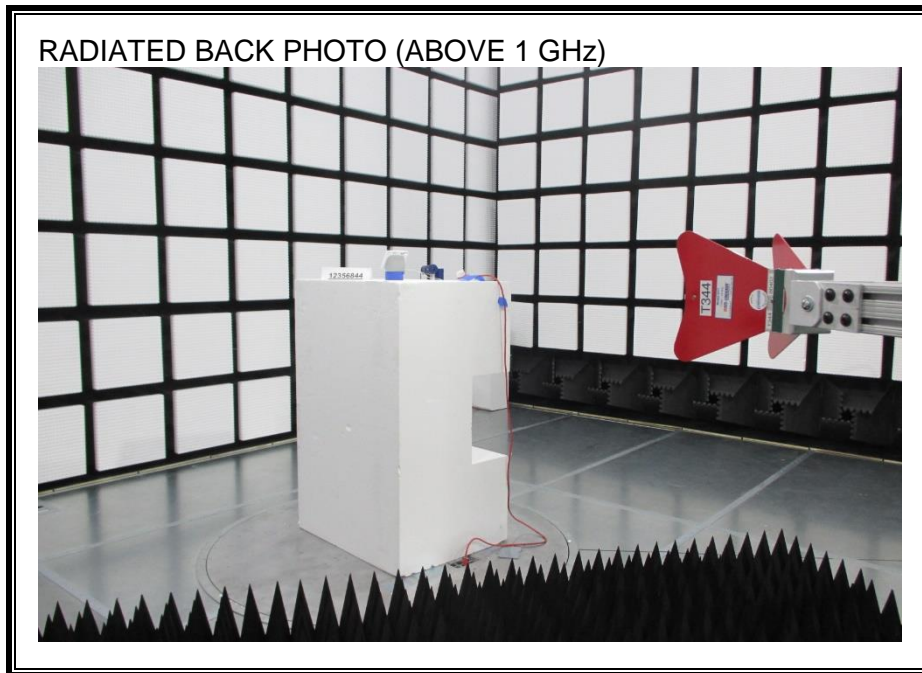

### ANTENNA PORT CONDUCTED RF MEASUREMENT SETUP

**RADIATED RF MEASUREMENT SETUP (BELOW 30 MHz)**

**RADIATED RF MEASUREMENT SETUP (BELOW 1 GHz)**

**RADIATED RF MEASUREMENT SETUP (1-18 GHz)**

**RADIATED RF MEASUREMENT SETUP (Above 18 GHz)**