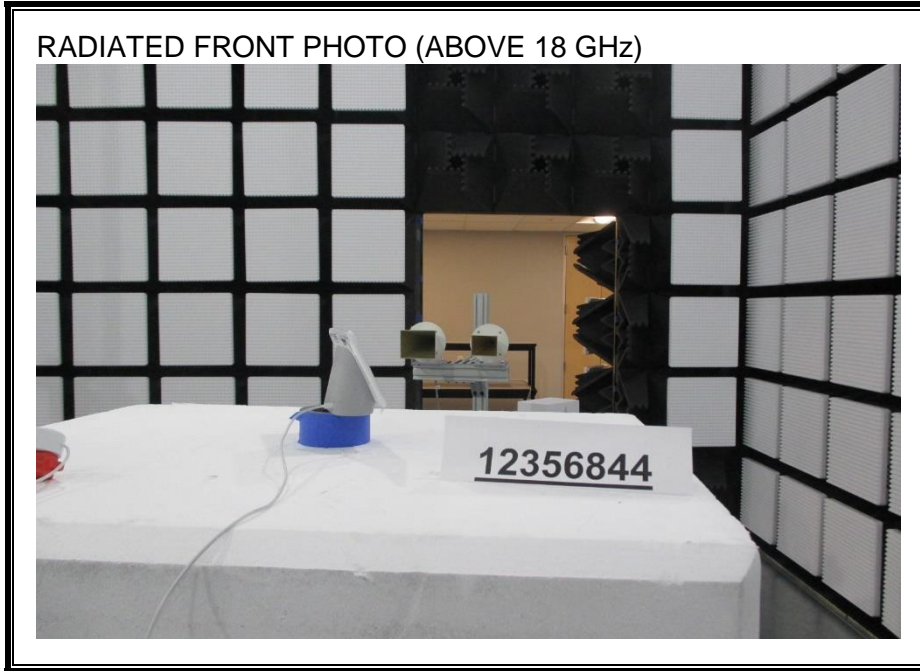

### ANTENNA PORT CONDUCTED RF MEASUREMENT SETUP

**RADIATED RF MEASUREMENT SETUP (BELOW 30 MHz)**

**RADIATED RF MEASUREMENT SETUP (BELOW 1 GHz)**

**RADIATED RF MEASUREMENT SETUP (1-18 GHz)**

**RADIATED RF MEASUREMENT SETUP (Above 18 GHz)**