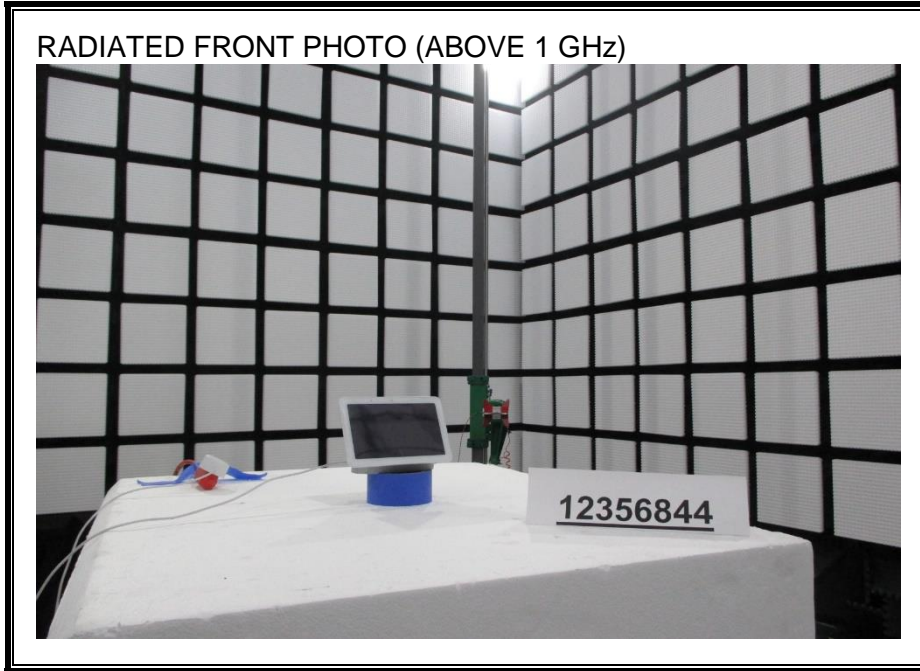

10. SETUP PHOTOS

ANTENNA PORT CONDUCTED RF MEASUREMENT SETUP

RADIATED RF MEASUREMENT SETUP (BELOW 30 MHz)

RADIATED RF MEASUREMENT SETUP (BELOW 1 GHz)

RADIATED RF MEASUREMENT SETUP (1-18 GHz)

RADIATED RF MEASUREMENT SETUP (Above 18 GHz)

POWERLINE CONDUCTED EMISSIONS MEASUREMENT SETUP

LINE CONDUCTED FRONT PHOTO

LINE CONDUCTED BACK PHOTO

END OF REPORT