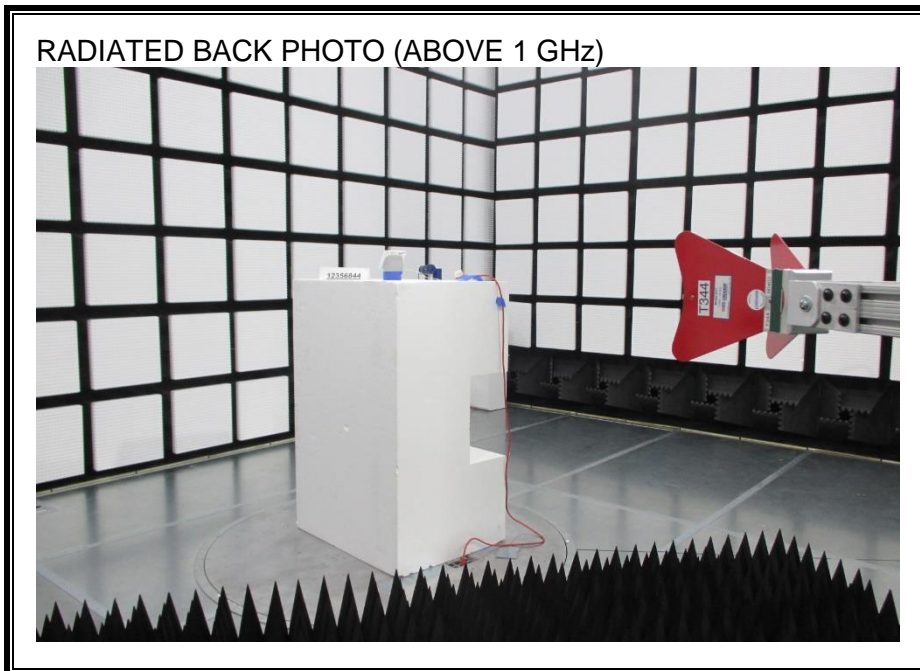

10. SETUP PHOTOS

ANTENNA PORT CONDUCTED RF MEASUREMENT SETUP

RADIATED RF MEASUREMENT SETUP (BELOW 30 MHz)

RADIATED RF MEASUREMENT SETUP (BELOW 1 GHz)

RADIATED RF MEASUREMENT SETUP (1-18 GHz)

RADIATED RF MEASUREMENT SETUP (Above 18 GHz)

POWERLINE CONDUCTED EMISSIONS MEASUREMENT SETUP

LINE CONDUCTED FRONT PHOTO

LINE CONDUCTED BACK PHOTO

END OF REPORT