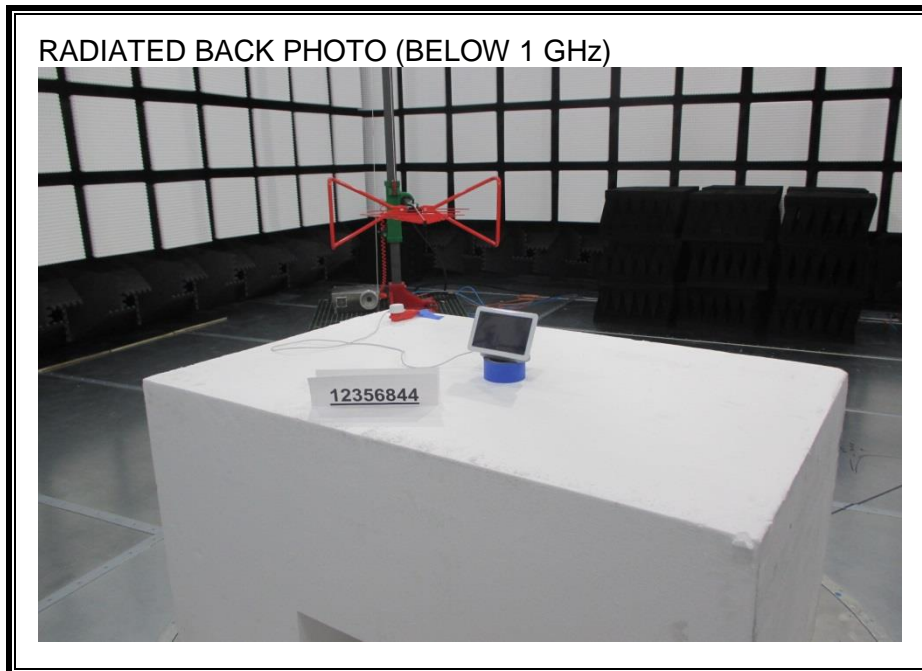

10. SETUP PHOTOS

ANTENNA PORT CONDUCTED RF MEASUREMENT SETUP

RADIATED RF MEASUREMENT SETUP (BELOW 30 MHz)

RADIATED RF MEASUREMENT SETUP (BELOW 1 GHz)

RADIATED RF MEASUREMENT SETUP (1-18 GHz)

RADIATED RF MEASUREMENT SETUP (Above 18 GHz)

POWERLINE CONDUCTED EMISSIONS MEASUREMENT SETUP

LINE CONDUCTED FRONT PHOTO

LINE CONDUCTED BACK PHOTO

END OF REPORT