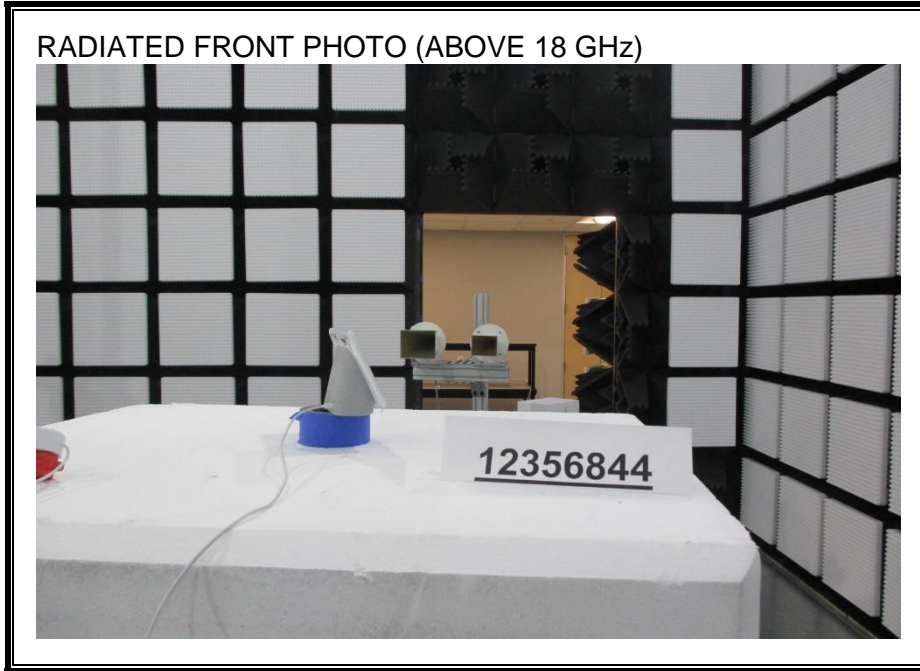

10. SETUP PHOTOS

ANTENNA PORT CONDUCTED RF MEASUREMENT SETUP

RADIATED RF MEASUREMENT SETUP (BELOW 30 MHz)

RADIATED RF MEASUREMENT SETUP (BELOW 1 GHz)

RADIATED RF MEASUREMENT SETUP (1-18 GHz)

RADIATED RF MEASUREMENT SETUP (Above 18 GHz)

POWERLINE CONDUCTED EMISSIONS MEASUREMENT SETUP

LINE CONDUCTED FRONT PHOTO

LINE CONDUCTED BACK PHOTO

END OF REPORT