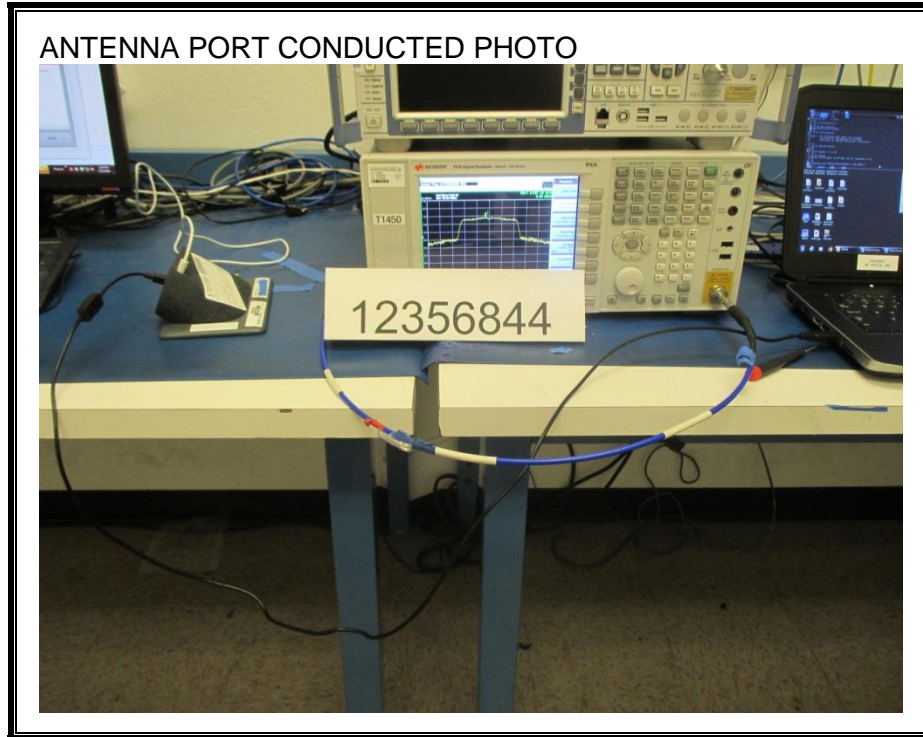

10. SETUP PHOTOS

ANTENNA PORT CONDUCTED RF MEASUREMENT SETUP

RADIATED RF MEASUREMENT SETUP (BELOW 30 MHz)

RADIATED RF MEASUREMENT SETUP (BELOW 1 GHz)

RADIATED RF MEASUREMENT SETUP (1-18 GHz)

RADIATED RF MEASUREMENT SETUP (Above 18 GHz)

POWERLINE CONDUCTED EMISSIONS MEASUREMENT SETUP

LINE CONDUCTED FRONT PHOTO

LINE CONDUCTED BACK PHOTO

END OF REPORT