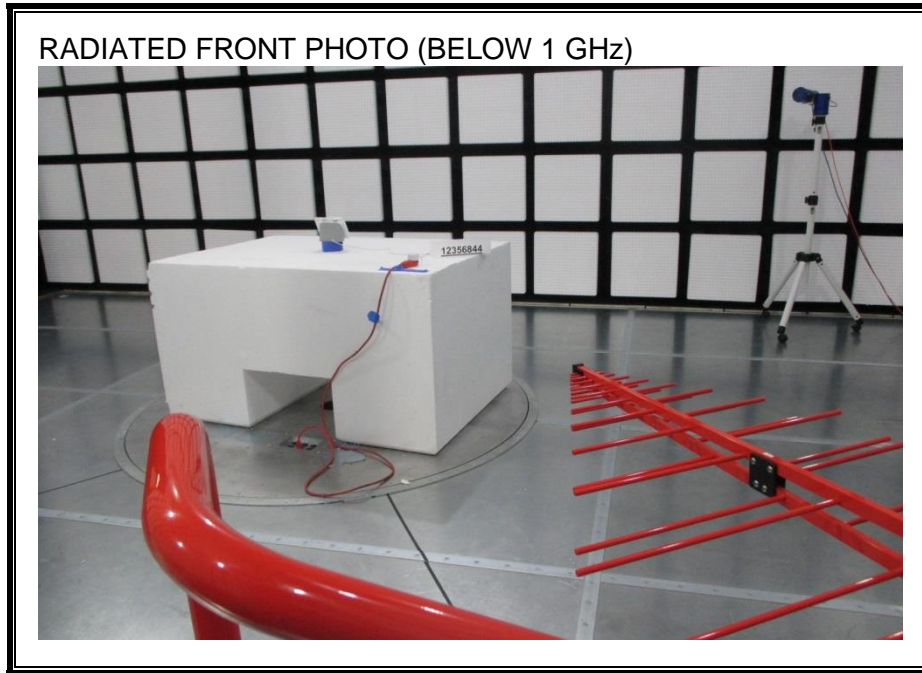

10. SETUP PHOTOS

ANTENNA PORT CONDUCTED RF MEASUREMENT SETUP

RADIATED RF MEASUREMENT SETUP (BELOW 30 MHz)

RADIATED RF MEASUREMENT SETUP (BELOW 1 GHz)

RADIATED RF MEASUREMENT SETUP (1-18 GHz)

RADIATED RF MEASUREMENT SETUP (Above 18 GHz)

POWERLINE CONDUCTED EMISSIONS MEASUREMENT SETUP

LINE CONDUCTED FRONT PHOTO

LINE CONDUCTED BACK PHOTO

END OF REPORT