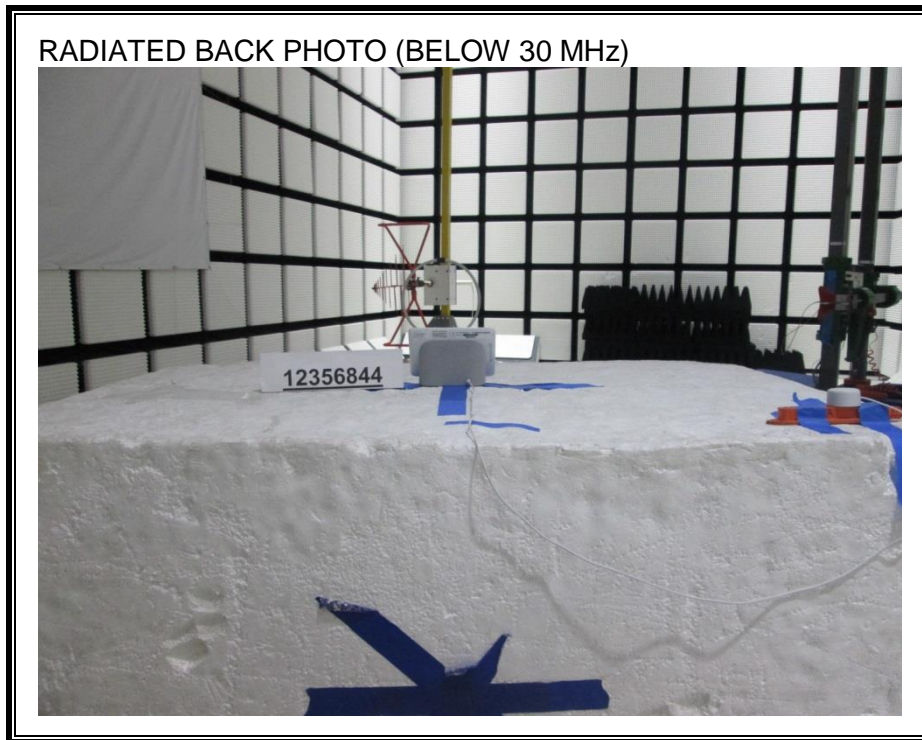

10. SETUP PHOTOS

ANTENNA PORT CONDUCTED RF MEASUREMENT SETUP

RADIATED RF MEASUREMENT SETUP (BELOW 30 MHz)

RADIATED RF MEASUREMENT SETUP (BELOW 1 GHz)

RADIATED RF MEASUREMENT SETUP (1-18 GHz)

RADIATED RF MEASUREMENT SETUP (Above 18 GHz)

POWERLINE CONDUCTED EMISSIONS MEASUREMENT SETUP

LINE CONDUCTED FRONT PHOTO

LINE CONDUCTED BACK PHOTO

END OF REPORT