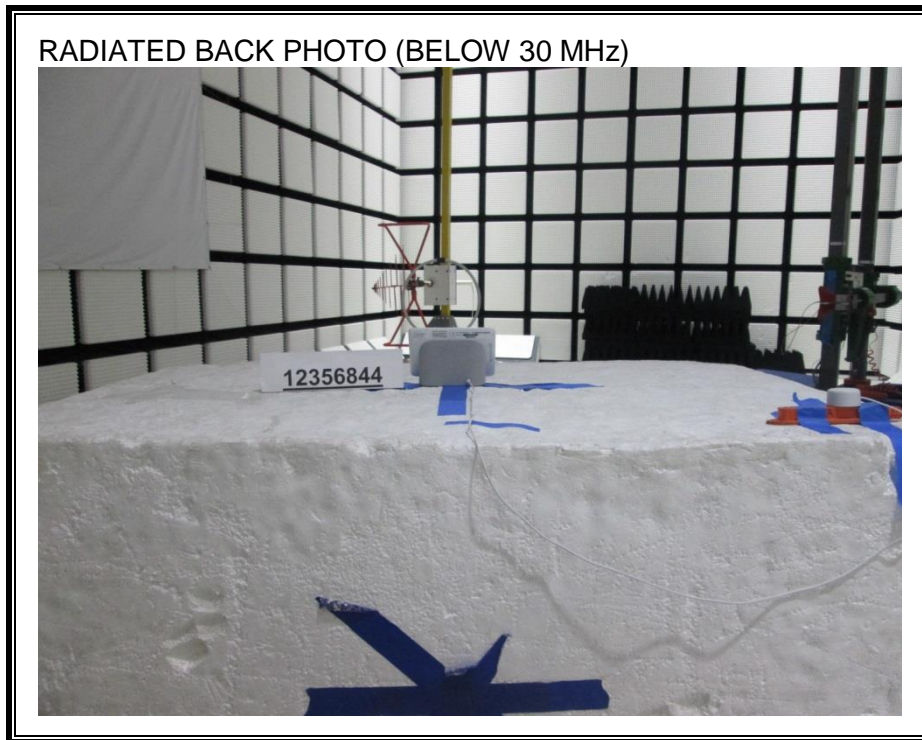

### ANTENNA PORT CONDUCTED RF MEASUREMENT SETUP

**RADIATED RF MEASUREMENT SETUP (BELOW 30 MHz)**

**RADIATED RF MEASUREMENT SETUP (BELOW 1 GHz)**

**RADIATED RF MEASUREMENT SETUP (1-18 GHz)**

**RADIATED RF MEASUREMENT SETUP (Above 18 GHz)**

**POWERLINE CONDUCTED EMISSIONS MEASUREMENT SETUP**

**END OF REPORT**