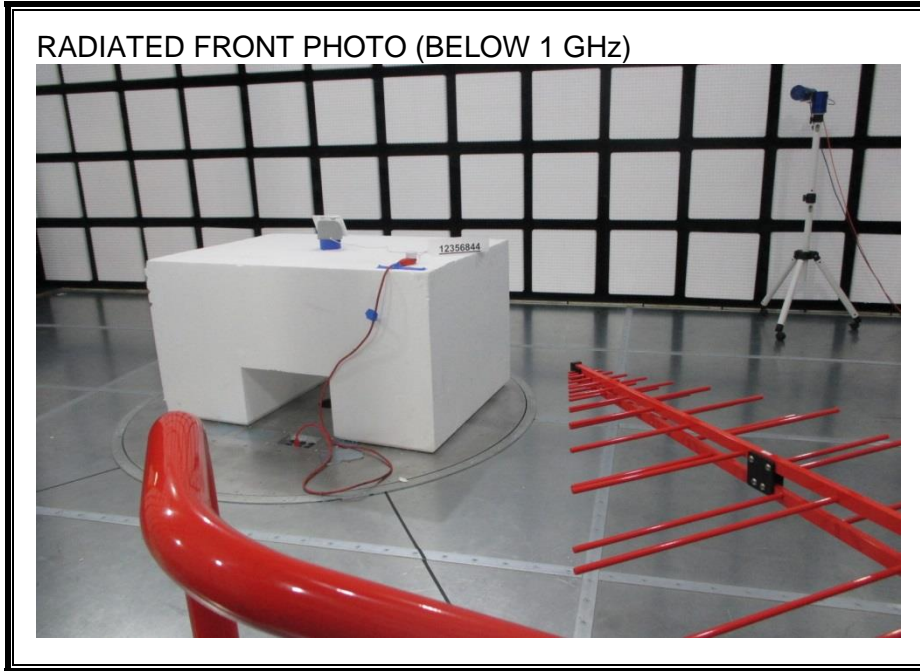

### ANTENNA PORT CONDUCTED RF MEASUREMENT SETUP

**RADIATED RF MEASUREMENT SETUP (BELOW 30 MHz)**

**RADIATED RF MEASUREMENT SETUP (BELOW 1 GHz)**

**RADIATED RF MEASUREMENT SETUP (1-18 GHz)**

**RADIATED RF MEASUREMENT SETUP (Above 18 GHz)**

**POWERLINE CONDUCTED EMISSIONS MEASUREMENT SETUP**

**END OF REPORT**