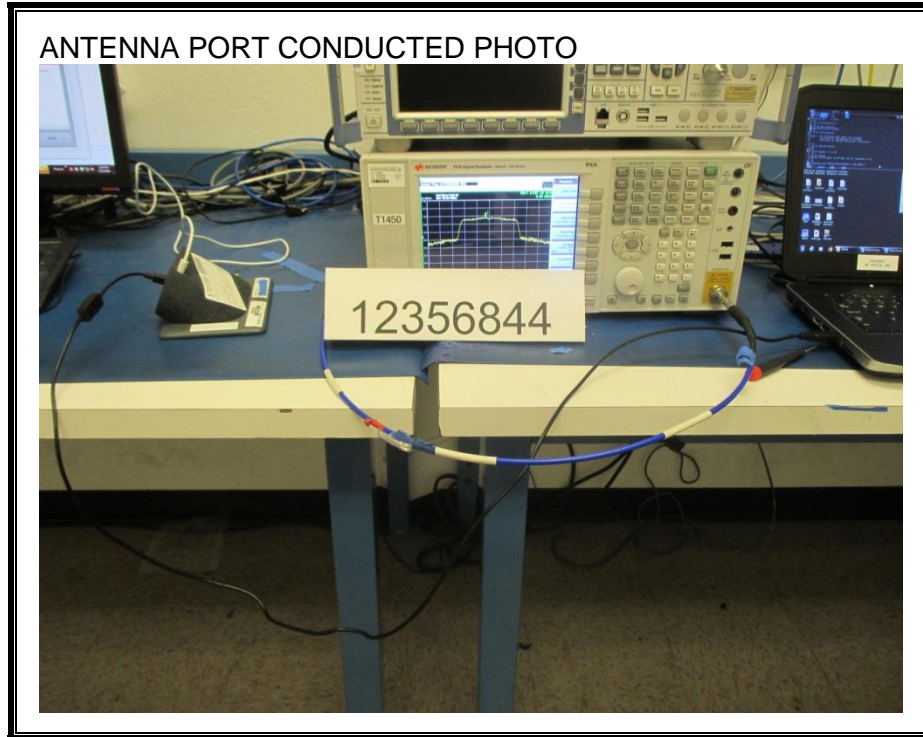

### ANTENNA PORT CONDUCTED RF MEASUREMENT SETUP

**RADIATED RF MEASUREMENT SETUP (BELOW 30 MHz)**

**RADIATED RF MEASUREMENT SETUP (BELOW 1 GHz)**

**RADIATED RF MEASUREMENT SETUP (1-18 GHz)**

**RADIATED RF MEASUREMENT SETUP (Above 18 GHz)**

**POWERLINE CONDUCTED EMISSIONS MEASUREMENT SETUP**

**END OF REPORT**