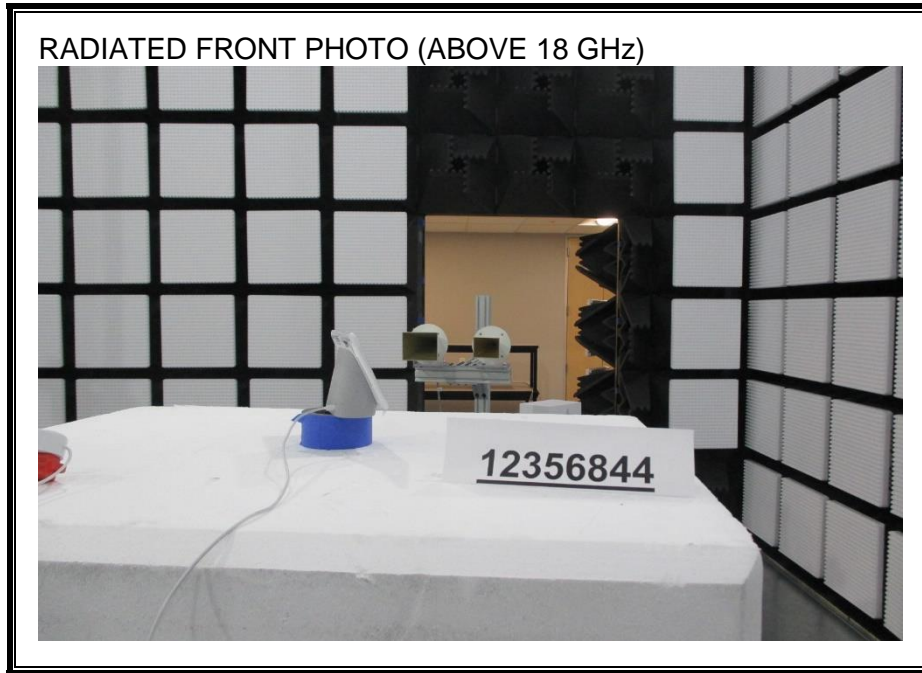

### ANTENNA PORT CONDUCTED RF MEASUREMENT SETUP

**RADIATED RF MEASUREMENT SETUP (BELOW 30 MHz)**

**RADIATED RF MEASUREMENT SETUP (BELOW 1 GHz)**

**RADIATED RF MEASUREMENT SETUP (1-18 GHz)**

**RADIATED RF MEASUREMENT SETUP (Above 18 GHz)**