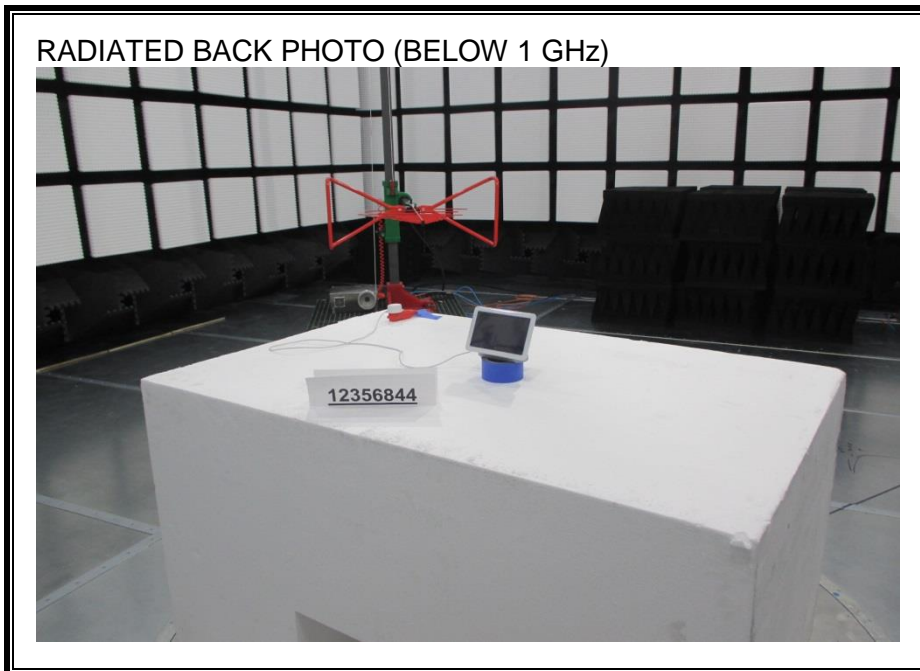

### ANTENNA PORT CONDUCTED RF MEASUREMENT SETUP

**RADIATED RF MEASUREMENT SETUP (BELOW 30 MHz)**

**RADIATED RF MEASUREMENT SETUP (BELOW 1 GHz)**

**RADIATED RF MEASUREMENT SETUP (1-18 GHz)**

**RADIATED RF MEASUREMENT SETUP (Above 18 GHz)**