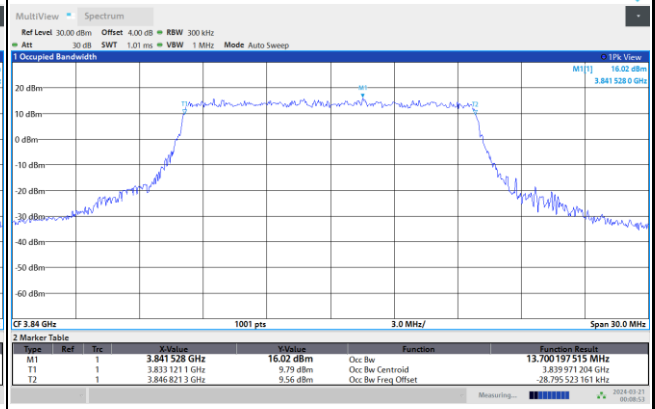

FR1 n77 / 15MHz / CP OFDM / Middle Channel / Full RB

QPSK

16QAM