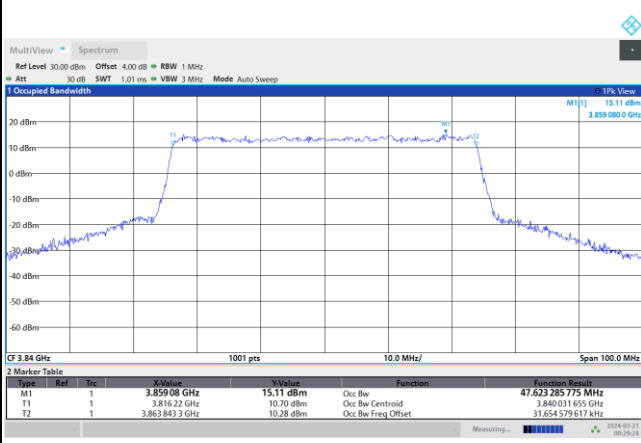

64QAM

256QAM

FR1 n77 / 50MHz / CP OFDM / Middle Channel / Full RB

QPSK

16QAM

64QAM

256QAM

FR1 n77 / 60MHz / CP OFDM / Middle Channel / Full RB