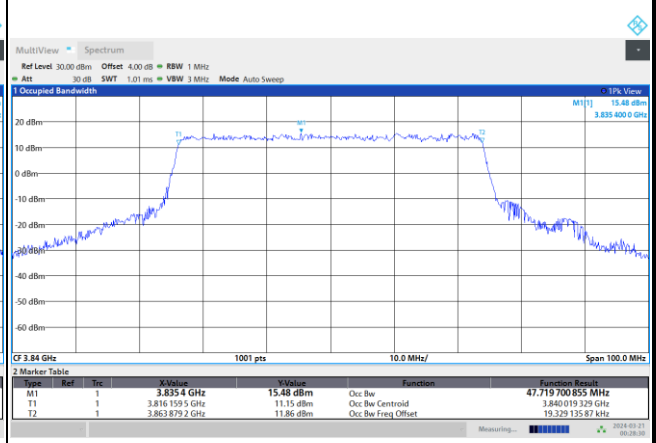

64QAM

256QAM

FR1 n77 / 50MHz / CP OFDM / Middle Channel / Full RB

QPSK

16QAM

64QAM

256QAM

FR1 n77 / 60MHz / CP OFDM / Middle Channel / Full RB