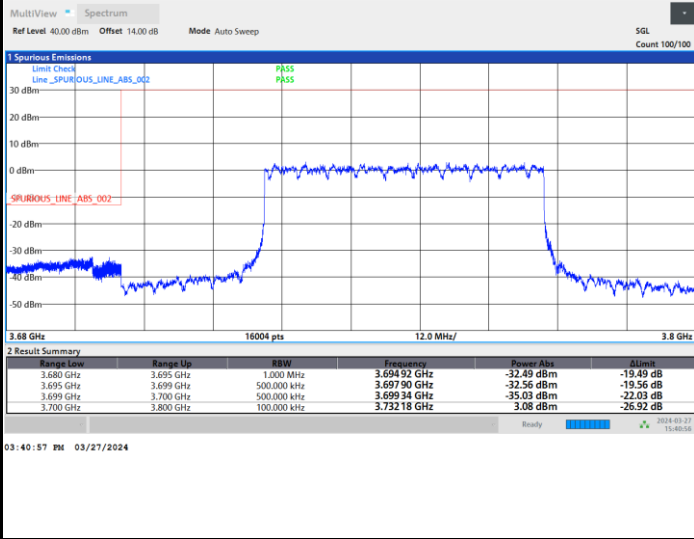

FR1 n77 / 100MHz / DFT-S OFDM / PI/2 BPSK

Lowest Band Edge / Inner Full RB

Highest Band Edge / Inner Full RB

Lowest Band Edge / Outer Full RB

Highest Band Edge / Outer Full RB

FR1 n77 / 100MHz / DFT-S OFDM / QPSK

Lowest Band Edge / Inner Full RB

Highest Band Edge / Inner Full RB

Lowest Band Edge / Outer Full RB

Highest Band Edge / Outer Full RB

FR1 n77 / 100MHz / DFT-S OFDM / 16QAM

Lowest Band Edge / Inner Full RB

Highest Band Edge / Inner Full RB

Conducted Spurious Emission

FR1 n77 / 10MHz / DFT-S OFDM / QPSK / 1RB1

Lowest Channel

Middle Channel

Highest Channel

<MIMO Mode>

MIMO <Ant. 6+1> (6)

Peak-to-Average Ratio