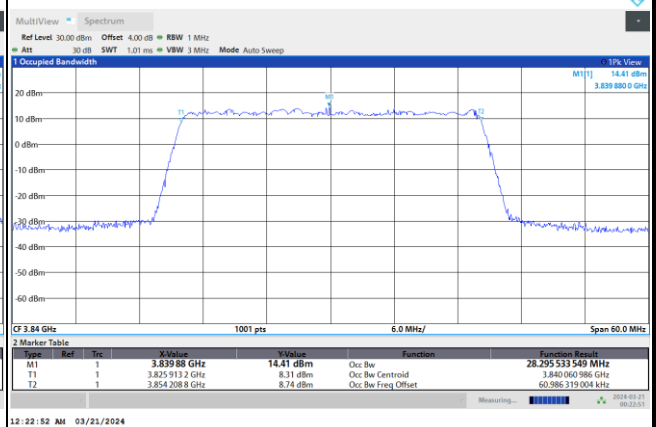

FR1 n77 / 30MHz / CP OFDM / Middle Channel / Full RB

QPSK

16QAM

64QAM

256QAM

FR1 n77 / 40MHz / CP OFDM / Middle Channel / Full RB

QPSK

16QAM