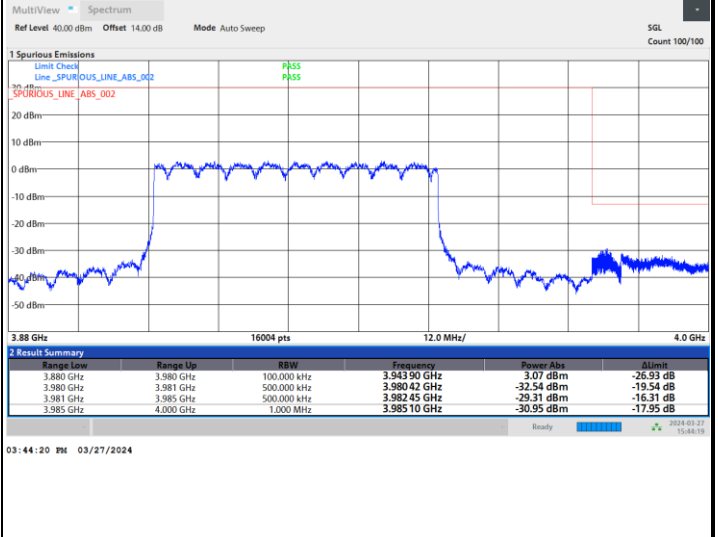

FR1 n77 / 100MHz / DFT-S OFDM / PI/2 BPSK

Lowest Band Edge / Inner Full RB

Highest Band Edge / Inner Full RB

Lowest Band Edge / Outer Full RB

Highest Band Edge / Outer Full RB

FR1 n77 / 100MHz / DFT-S OFDM / QPSK

Lowest Band Edge / Inner Full RB

Highest Band Edge / Inner Full RB

Lowest Band Edge / Outer Full RB

Highest Band Edge / Outer Full RB

FR1 n77 / 100MHz / DFT-S OFDM / 16QAM

Lowest Band Edge / Inner Full RB

Highest Band Edge / Inner Full RB

Conducted Spurious Emission

FR1 n77 / 10MHz / DFT-S OFDM / QPSK / 1RB1

Lowest Channel

Middle Channel

Highest Channel

<MIMO Mode>

MIMO <Ant. 6+1> (6)

Peak-to-Average Ratio