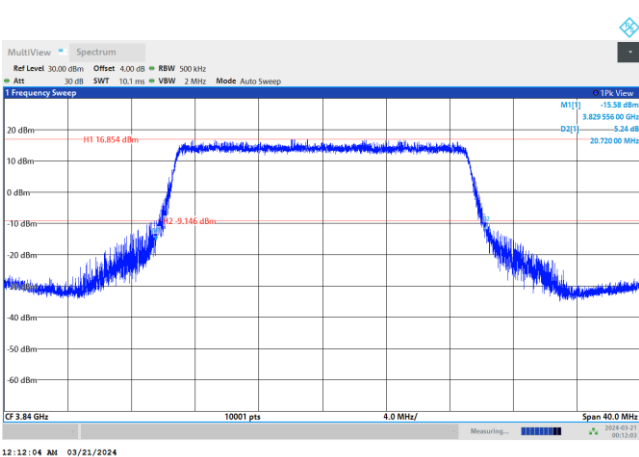

64QAM

256QAM

FR1 n77 / 20MHz / CP OFDM / Middle Channel / Full RB

QPSK

16QAM

64QAM

256QAM

FR1 n77 / 25MHz / CP OFDM / Middle Channel / Full RB