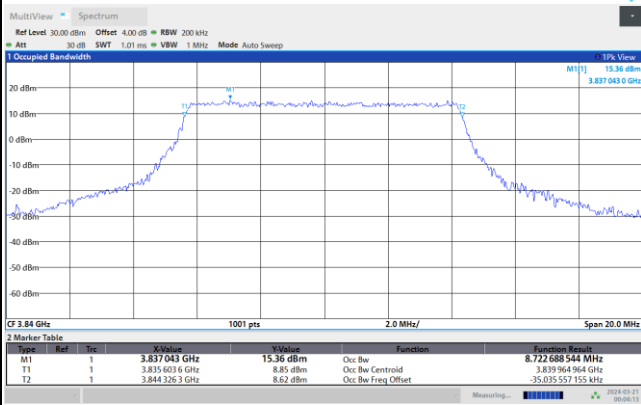

FR1 n77 / 10MHz / CP OFDM / Middle Channel / Full RB

QPSK

16QAM

12:04:14 AM 03/21/2024