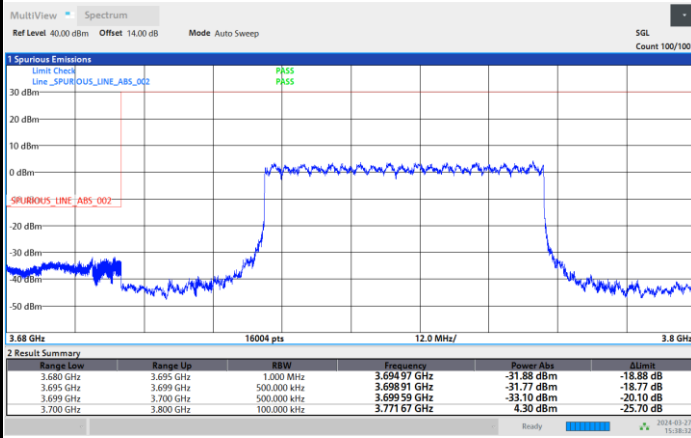

FR1 n77 / 100MHz / DFT-S OFDM / PI/2 BPSK

Lowest Band Edge / Inner Full RB

Highest Band Edge / Inner Full RB

Lowest Band Edge / Outer Full RB

Highest Band Edge / Outer Full RB

FR1 n77 / 100MHz / DFT-S OFDM / QPSK

Lowest Band Edge / Inner Full RB

Highest Band Edge / Inner Full RB

Lowest Band Edge / Outer Full RB

Highest Band Edge / Outer Full RB

FR1 n77 / 100MHz / DFT-S OFDM / 16QAM

Lowest Band Edge / Inner Full RB

Highest Band Edge / Inner Full RB