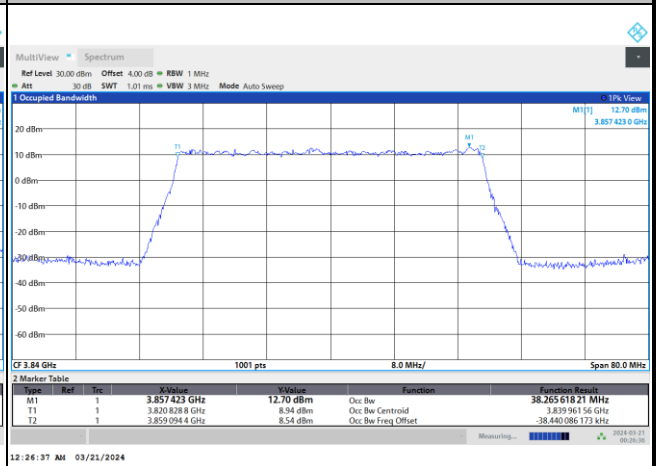

64QAM

256QAM