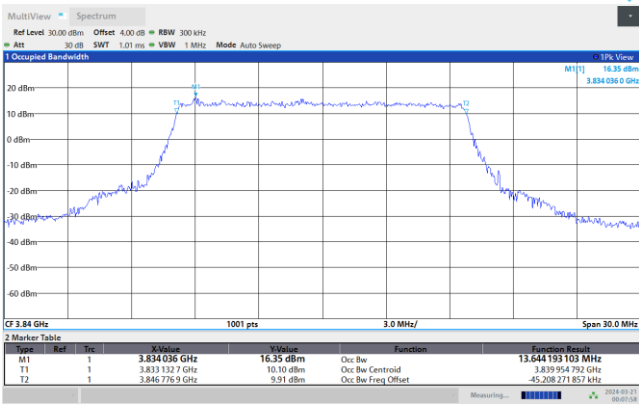

FR1 n77 / 15MHz / CP OFDM / Middle Channel / Full RB

QPSK

16QAM