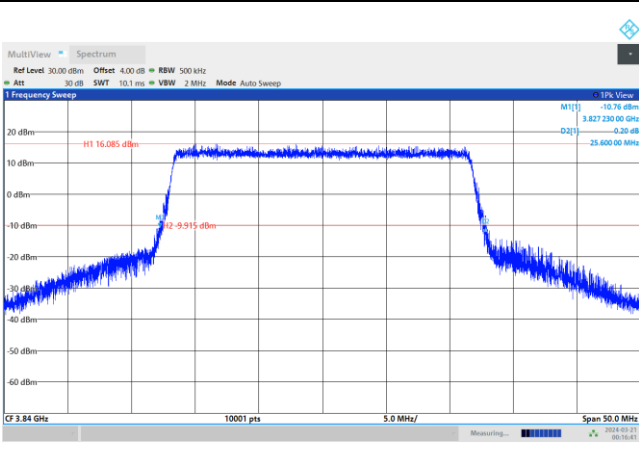

FR1 n77 / 25MHz / CP OFDM / Middle Channel / Full RB

QPSK

16QAM