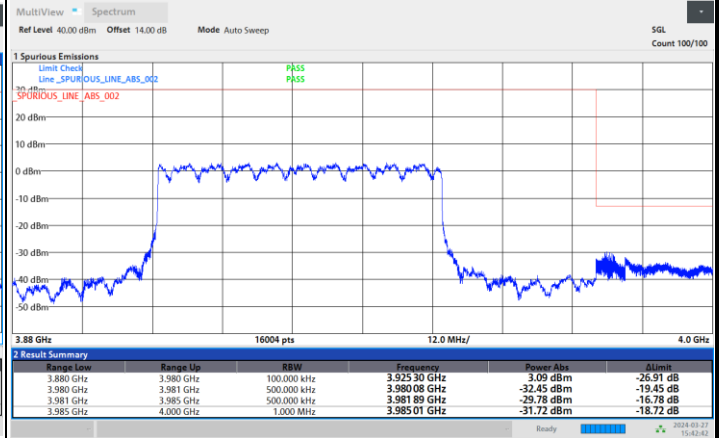

FR1 n77 / 100MHz / DFT-S OFDM / PI/2 BPSK

Lowest Band Edge / Inner Full RB

Highest Band Edge / Inner Full RB

Lowest Band Edge / Outer Full RB

Highest Band Edge / Outer Full RB

FR1 n77 / 100MHz / DFT-S OFDM / QPSK

Lowest Band Edge / Inner Full RB

Highest Band Edge / Inner Full RB

Lowest Band Edge / Outer Full RB

Highest Band Edge / Outer Full RB

FR1 n77 / 100MHz / DFT-S OFDM / 16QAM

Lowest Band Edge / Inner Full RB

Highest Band Edge / Inner Full RB