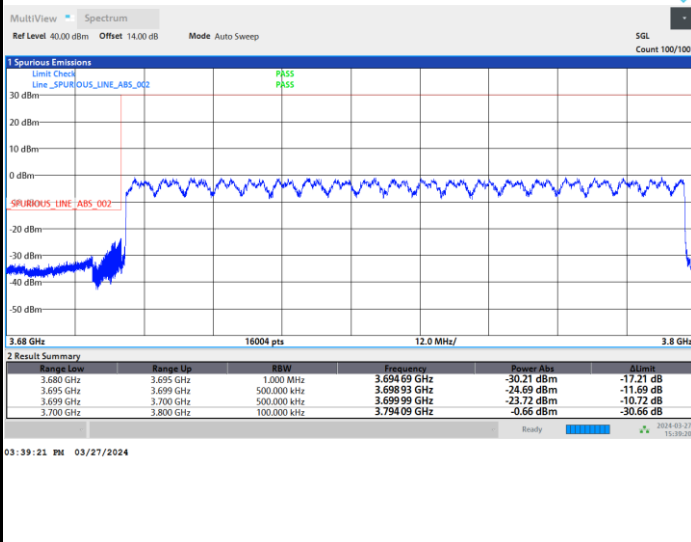

FR1 n77 / 100MHz / DFT-S OFDM / PI/2 BPSK

Lowest Band Edge / Inner Full RB

Highest Band Edge / Inner Full RB

Lowest Band Edge / Outer Full RB

Highest Band Edge / Outer Full RB

FR1 n77 / 100MHz / DFT-S OFDM / QPSK

Lowest Band Edge / Inner Full RB

Highest Band Edge / Inner Full RB

Lowest Band Edge / Outer Full RB

Highest Band Edge / Outer Full RB

FR1 n77 / 100MHz / DFT-S OFDM / 16QAM

Lowest Band Edge / Inner Full RB

Highest Band Edge / Inner Full RB