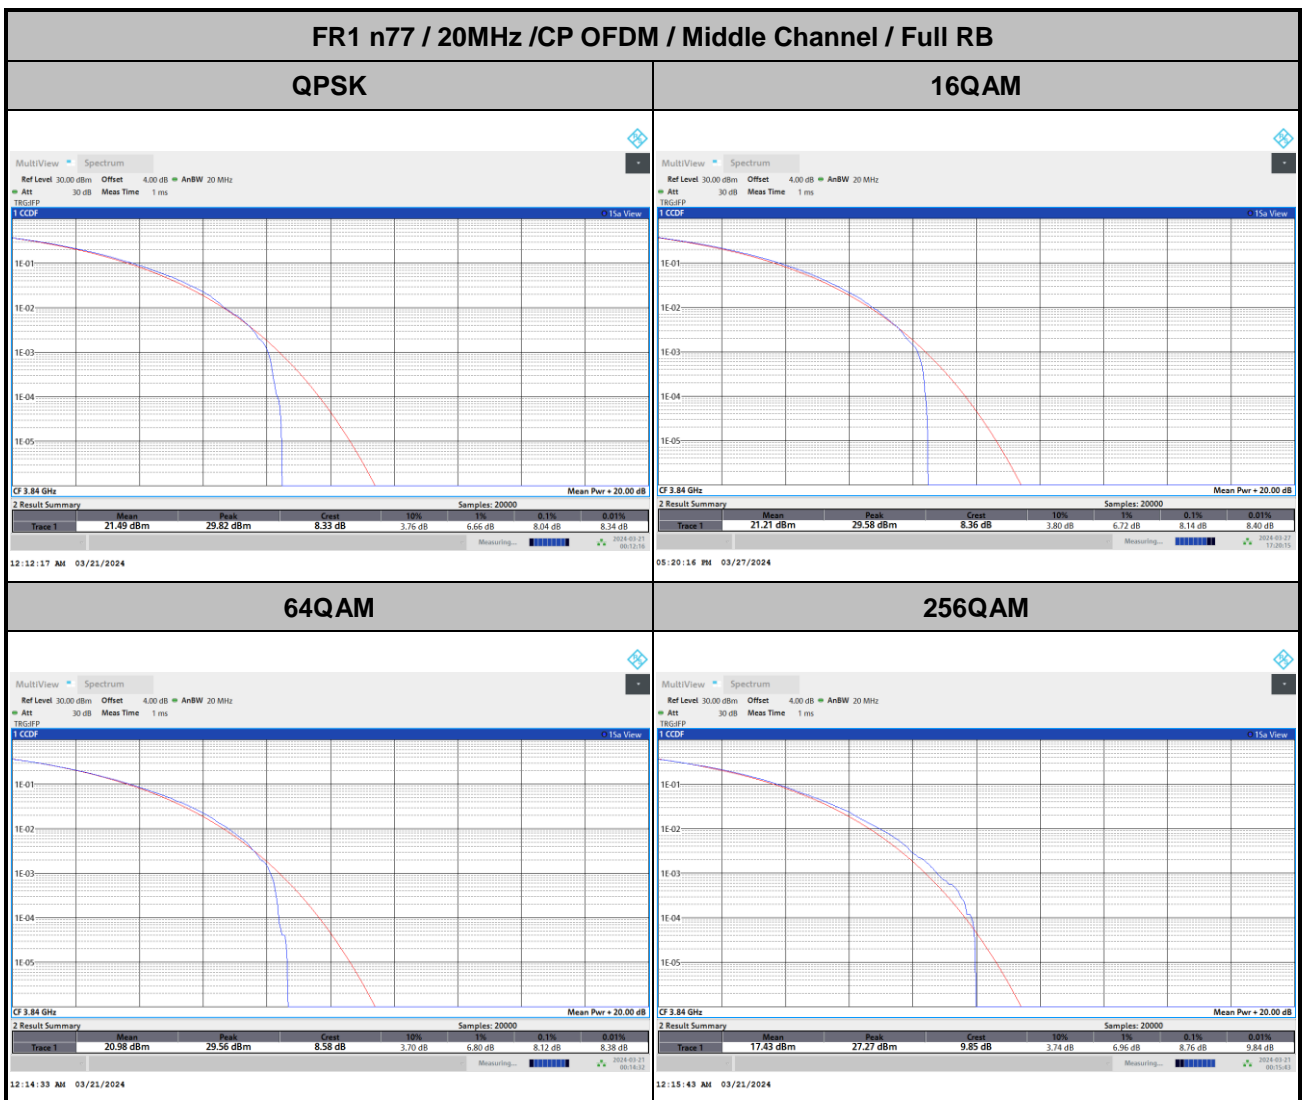

<MIMO Mode>

MIMO <Ant. 6+1> (6)

Peak-to-Average Ratio

Mode	FR1 n77 / 20MHz / CP OFDM				
Mod.	QPSK	16QAM	64QAM	256QAM	Limit: 13dB
RB Size	Full RB	Full RB	Full RB	Full RB	Result
Middle CH	8.04	8.14	8.12	8.76	PASS