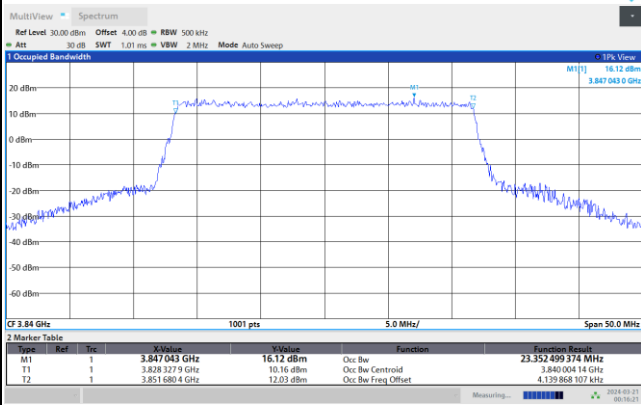

16QAM

64QAM

256QAM

FR1 n77 / 25MHz / CP OFDM / Middle Channel / Full RB

QPSK

16QAM

64QAM

256QAM