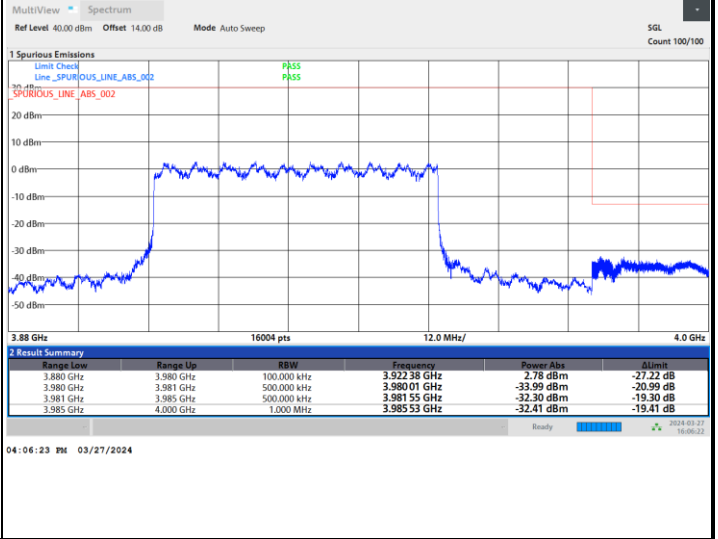

FR1 n77 / 100MHz / DFT-S OFDM / PI/2 BPSK

Lowest Band Edge / Inner Full RB

Highest Band Edge / Inner Full RB

Lowest Band Edge / Outer Full RB

Highest Band Edge / Outer Full RB

FR1 n77 / 100MHz / DFT-S OFDM / QPSK

Lowest Band Edge / Inner Full RB

Highest Band Edge / Inner Full RB

Lowest Band Edge / Outer Full RB

Highest Band Edge / Outer Full RB

FR1 n77 / 100MHz / DFT-S OFDM / 16QAM

Lowest Band Edge / Inner Full RB

Highest Band Edge / Inner Full RB

Conducted Spurious Emission

FR1 n77 / 10MHz / DFT-S OFDM / QPSK / 1RB1

Lowest Channel

Middle Channel

Highest Channel

<MIMO Mode>

MIMO <Ant. 6+1> (6)

Peak-to-Average Ratio