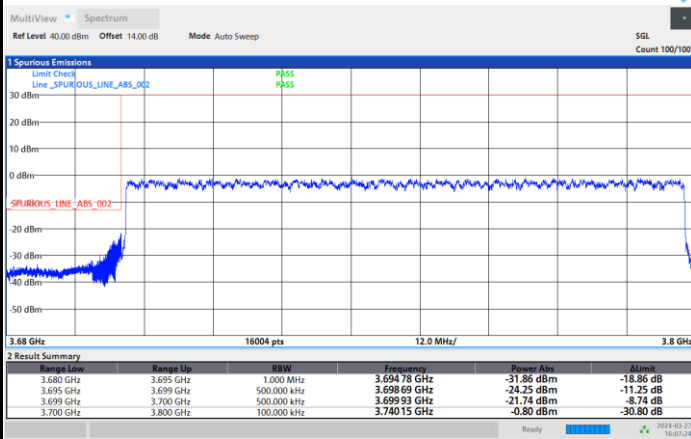

FR1 n77 / 100MHz / DFT-S OFDM / PI/2 BPSK

Lowest Band Edge / Inner Full RB

Highest Band Edge / Inner Full RB

Lowest Band Edge / Outer Full RB

Highest Band Edge / Outer Full RB

FR1 n77 / 100MHz / DFT-S OFDM / QPSK

Lowest Band Edge / Inner Full RB

Highest Band Edge / Inner Full RB

Lowest Band Edge / Outer Full RB

Highest Band Edge / Outer Full RB

FR1 n77 / 100MHz / DFT-S OFDM / 16QAM

Lowest Band Edge / Inner Full RB

Highest Band Edge / Inner Full RB