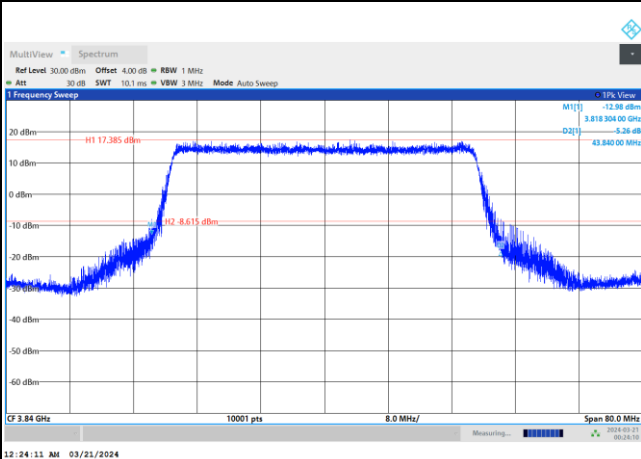

256QAM

FR1 n77 / 40MHz / CP OFDM / Middle Channel / Full RB

QPSK

16QAM

64QAM

256QAM

FR1 n77 / 50MHz / CP OFDM / Middle Channel / Full RB

QPSK