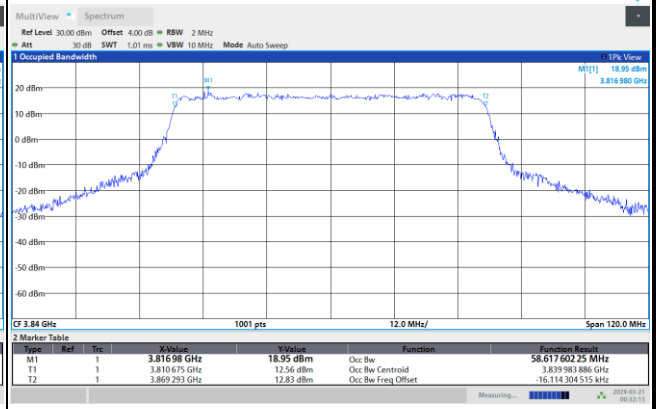

FR1 n77 / 60MHz / CP OFDM / Middle Channel / Full RB

QPSK

16QAM