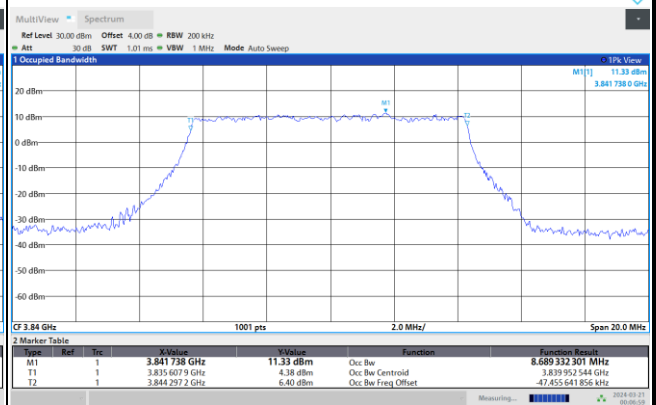

FR1 n77 / 10MHz / CP OFDM / Middle Channel / Full RB

QPSK

16QAM

12:04:14 AM 03/21/2024

12:05:08 AM 03/21/2024

64QAM

256QAM

12:06:03 AM 03/21/2024