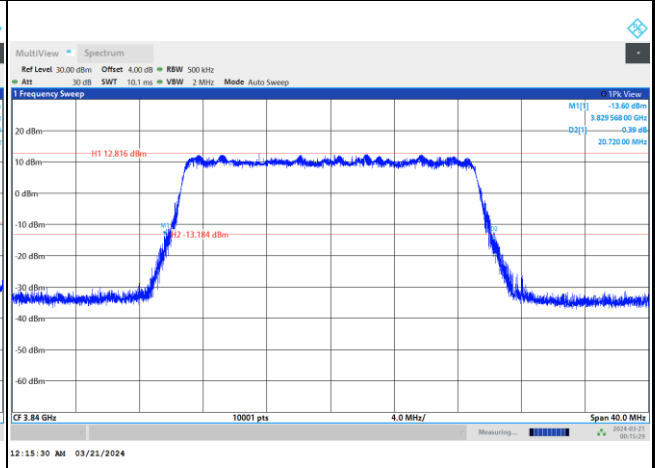

64QAM

256QAM

FR1 n77 / 20MHz / CP OFDM / Middle Channel / Full RB

QPSK

16QAM

64QAM

256QAM

FR1 n77 / 25MHz / CP OFDM / Middle Channel / Full RB