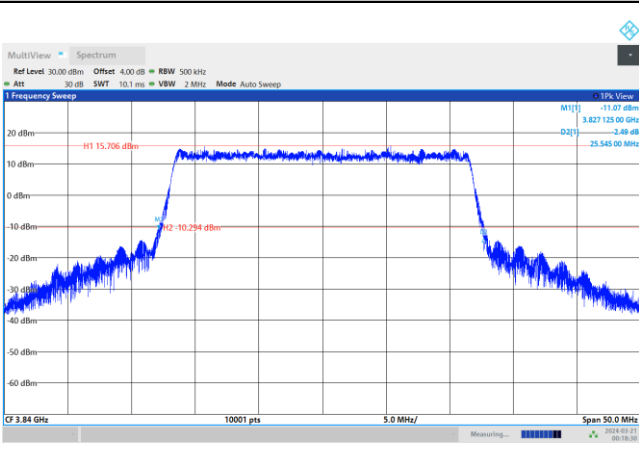

64QAM

256QAM