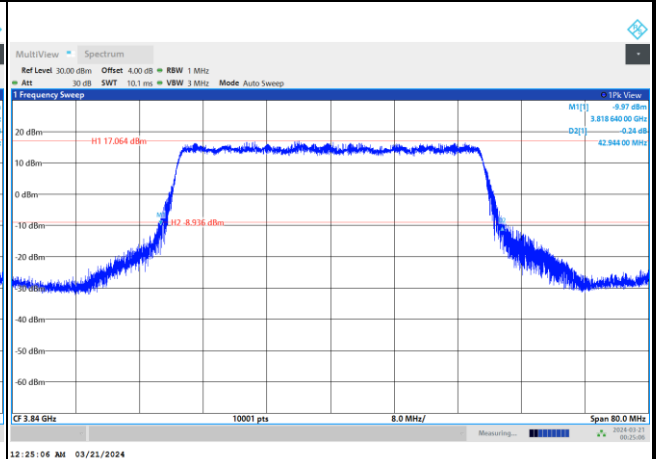

256QAM

FR1 n77 / 40MHz / CP OFDM / Middle Channel / Full RB

QPSK

16QAM

64QAM

256QAM

FR1 n77 / 50MHz / CP OFDM / Middle Channel / Full RB

QPSK