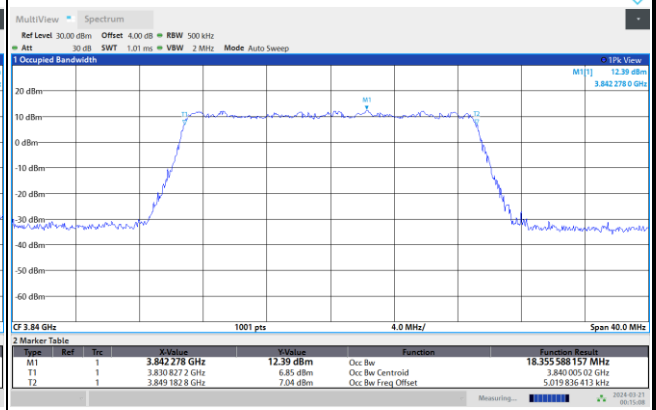

64QAM

256QAM