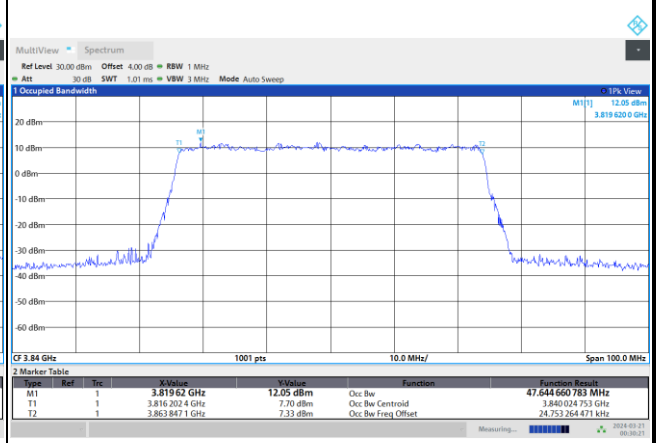

64QAM

256QAM

FR1 n77 / 50MHz / CP OFDM / Middle Channel / Full RB

QPSK

16QAM

64QAM

256QAM

FR1 n77 / 60MHz / CP OFDM / Middle Channel / Full RB