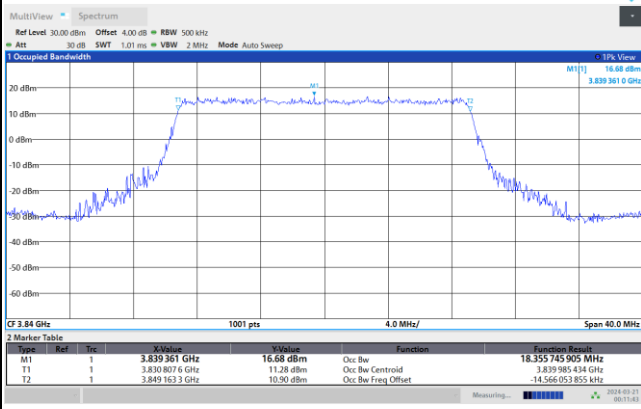

FR1 n77 / 20MHz / CP OFDM / Middle Channel / Full RB

QPSK

16QAM