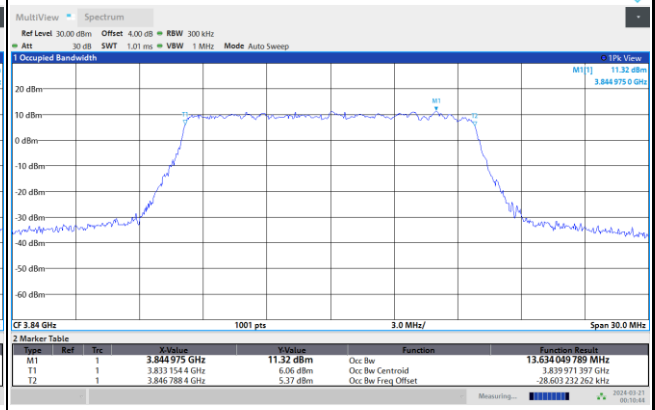

12:07:00 AM 03/21/2024

FR1 n77 / 15MHz / CP OFDM / Middle Channel / Full RB

QPSK

16QAM

64QAM

256QAM

FR1 n77 / 20MHz / CP OFDM / Middle Channel / Full RB

QPSK