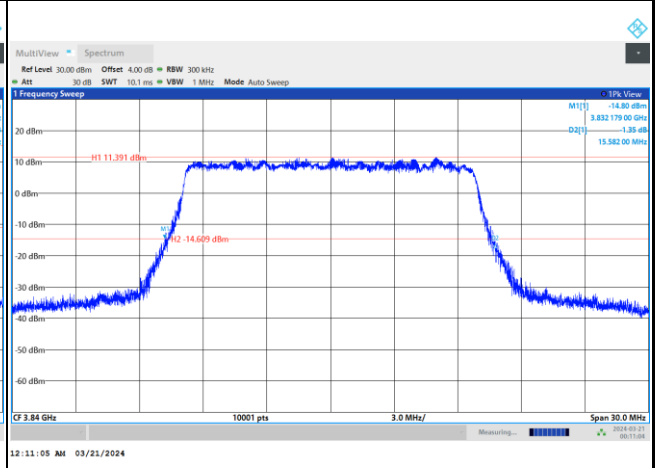

FR1 n77 / 10MHz / CP OFDM / Middle Channel / Full RB

QPSK

16QAM

64QAM

256QAM

FR1 n77 / 15MHz / CP OFDM / Middle Channel / Full RB

QPSK

16QAM

64QAM

256QAM

FR1 n77 / 20MHz / CP OFDM / Middle Channel / Full RB

QPSK

16QAM

64QAM

256QAM

FR1 n77 / 25MHz / CP OFDM / Middle Channel / Full RB