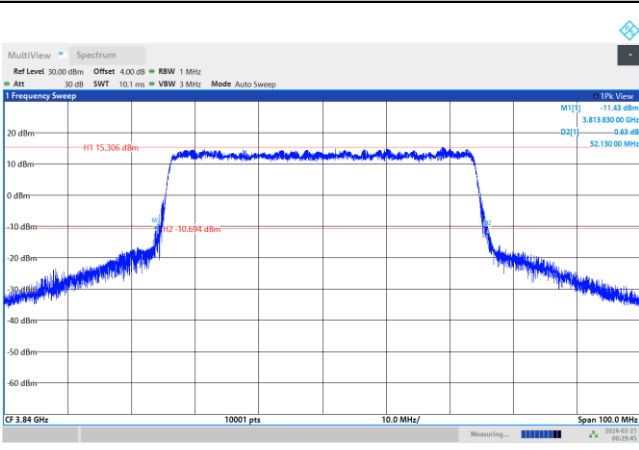

64QAM

256QAM