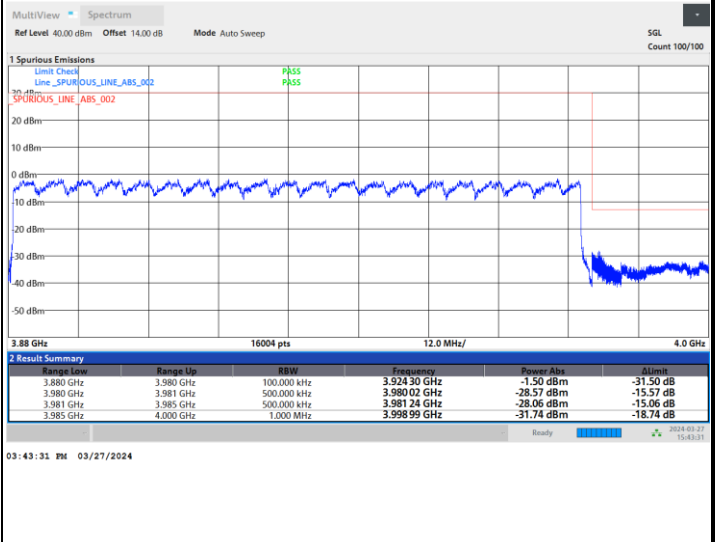

FR1 n77 / 100MHz / DFT-S OFDM / PI/2 BPSK

Lowest Band Edge / Inner Full RB

Highest Band Edge / Inner Full RB

Lowest Band Edge / Outer Full RB

Highest Band Edge / Outer Full RB

FR1 n77 / 100MHz / DFT-S OFDM / QPSK

Lowest Band Edge / Inner Full RB

Highest Band Edge / Inner Full RB

Lowest Band Edge / Outer Full RB

Highest Band Edge / Outer Full RB

FR1 n77 / 100MHz / DFT-S OFDM / 16QAM

Lowest Band Edge / Inner Full RB

Highest Band Edge / Inner Full RB