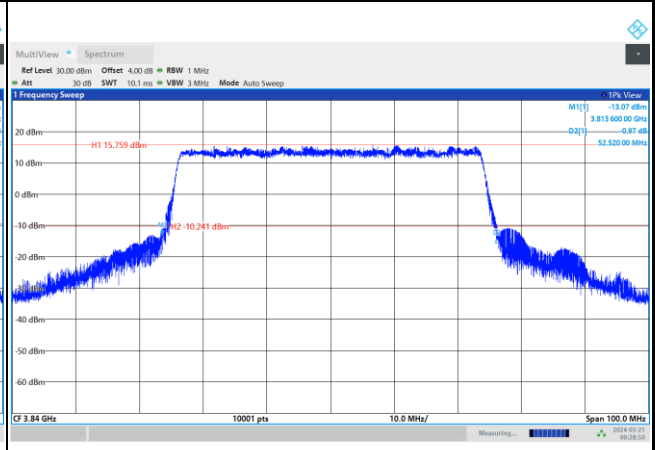

FR1 n77 / 50MHz / CP OFDM / Middle Channel / Full RB

QPSK

16QAM