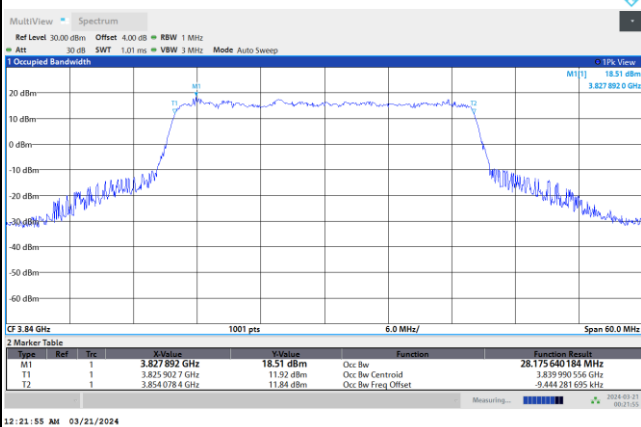

FR1 n77 / 30MHz / CP OFDM / Middle Channel / Full RB

QPSK

16QAM

64QAM

256QAM

FR1 n77 / 40MHz / CP OFDM / Middle Channel / Full RB

QPSK

16QAM