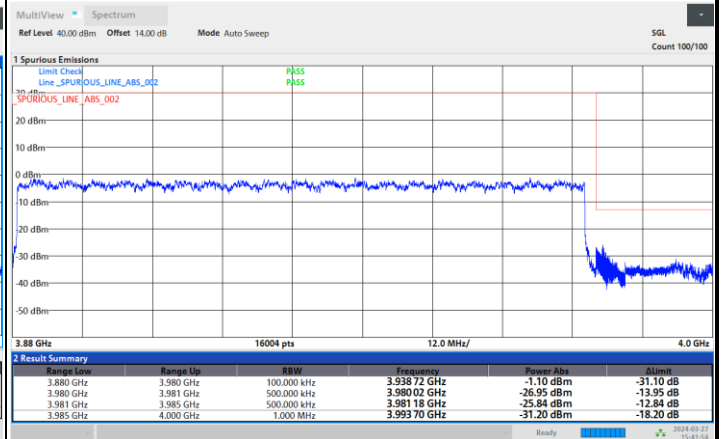

FR1 n77 / 100MHz / DFT-S OFDM / PI/2 BPSK

Lowest Band Edge / Inner Full RB

Highest Band Edge / Inner Full RB

Lowest Band Edge / Outer Full RB

Highest Band Edge / Outer Full RB

FR1 n77 / 100MHz / DFT-S OFDM / QPSK

Lowest Band Edge / Inner Full RB

Highest Band Edge / Inner Full RB

Lowest Band Edge / Outer Full RB

Highest Band Edge / Outer Full RB

FR1 n77 / 100MHz / DFT-S OFDM / 16QAM

Lowest Band Edge / Inner Full RB

Highest Band Edge / Inner Full RB