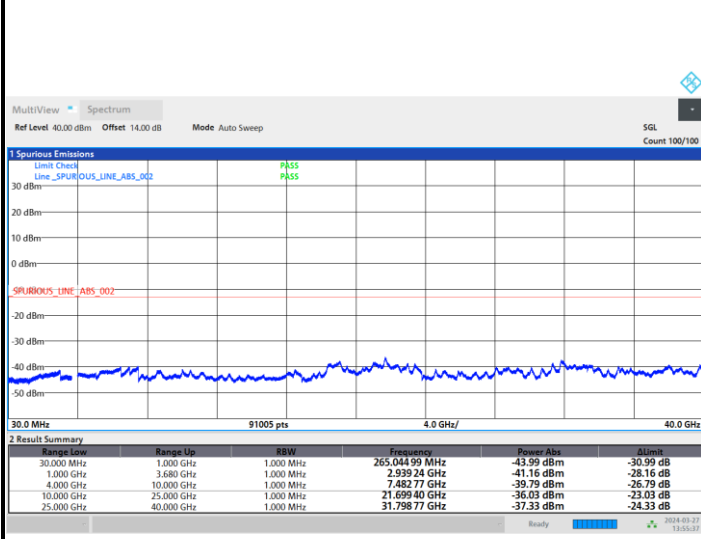

Conducted Spurious Emission

FR1 n77 / 10MHz / DFT-S OFDM / QPSK / 1RB1

Lowest Channel

Middle Channel

Highest Channel

<MIMO Mode>

MIMO <Ant. 6+1> (6)

Peak-to-Average Ratio