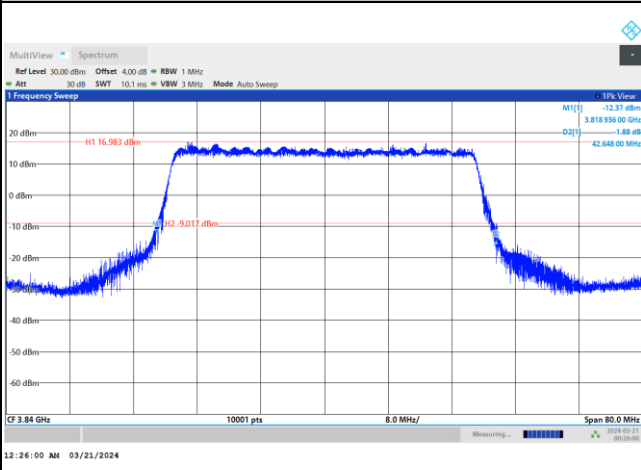

256QAM

FR1 n77 / 40MHz / CP OFDM / Middle Channel / Full RB

QPSK

16QAM

64QAM

256QAM

FR1 n77 / 50MHz / CP OFDM / Middle Channel / Full RB

QPSK