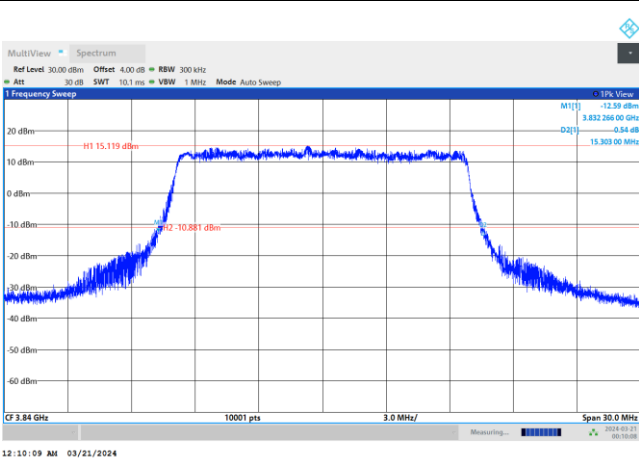

64QAM

256QAM