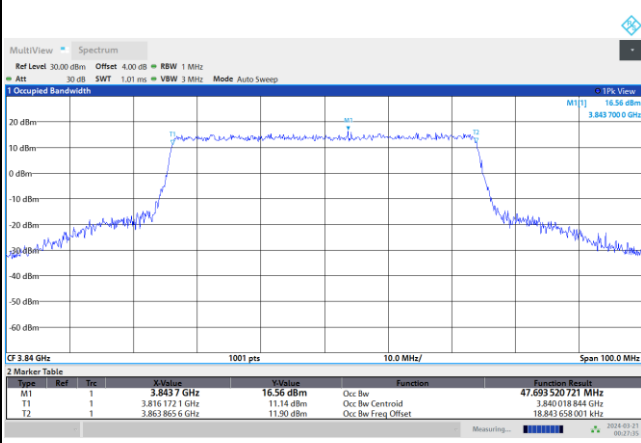

64QAM

256QAM

FR1 n77 / 50MHz / CP OFDM / Middle Channel / Full RB

QPSK

16QAM

64QAM

256QAM

FR1 n77 / 60MHz / CP OFDM / Middle Channel / Full RB