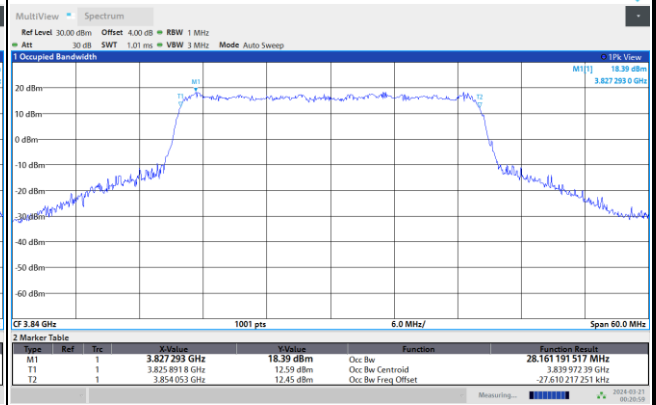

FR1 n77 / 30MHz / CP OFDM / Middle Channel / Full RB

QPSK

16QAM