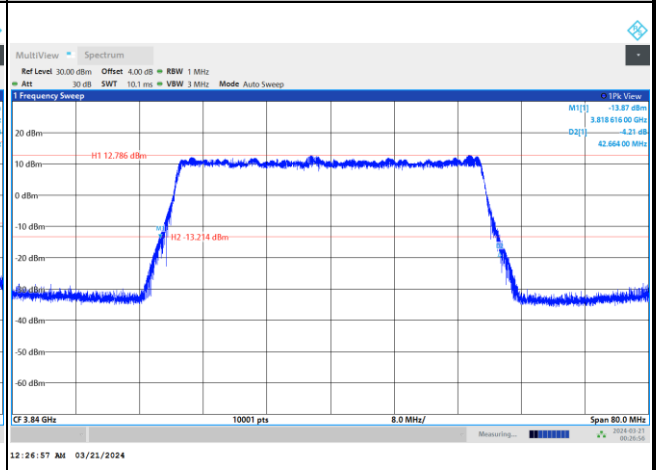

256QAM

FR1 n77 / 40MHz / CP OFDM / Middle Channel / Full RB

QPSK

16QAM

64QAM

256QAM

FR1 n77 / 50MHz / CP OFDM / Middle Channel / Full RB

QPSK