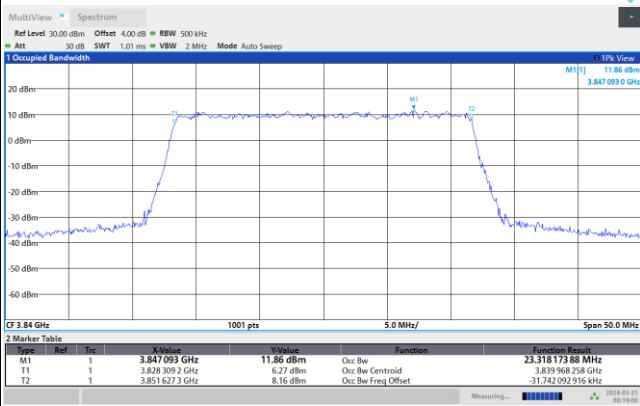

16QAM

64QAM

256QAM

FR1 n77 / 25MHz / CP OFDM / Middle Channel / Full RB

QPSK

16QAM

64QAM

256QAM