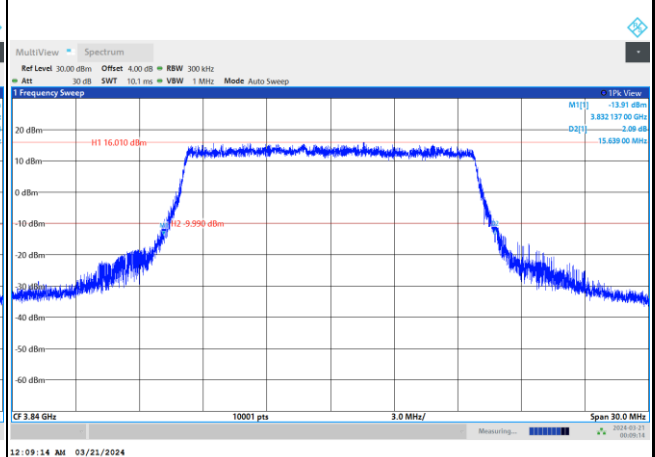

FR1 n77 / 10MHz / CP OFDM / Middle Channel / Full RB

QPSK

16QAM

64QAM

256QAM

FR1 n77 / 15MHz / CP OFDM / Middle Channel / Full RB

QPSK

16QAM