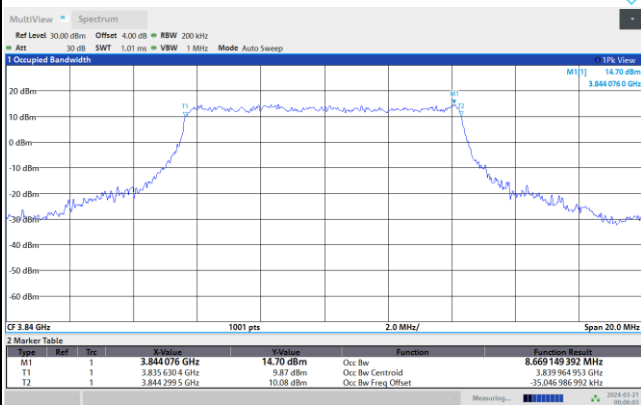

FR1 n77 / 10MHz / CP OFDM / Middle Channel / Full RB

QPSK

16QAM

12:04:14 AM 03/21/2024

12:05:08 AM 03/21/2024

64QAM

256QAM

12:06:03 AM 03/21/2024