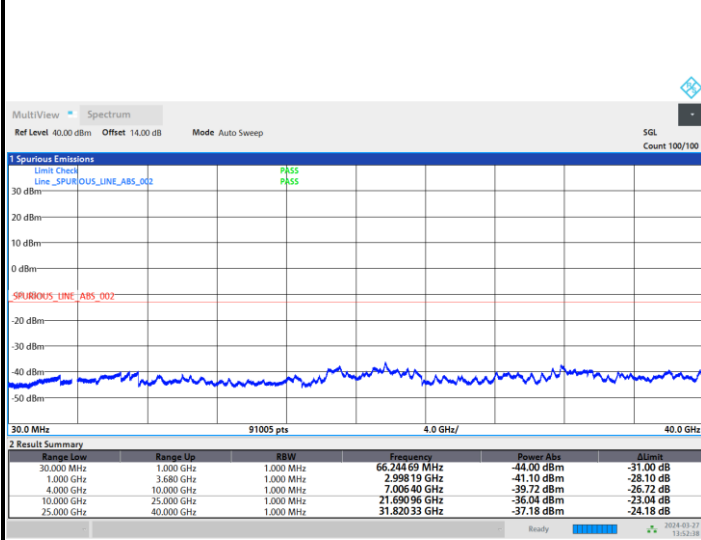

FR1 n77 / 100MHz / DFT-S OFDM / PI/2 BPSK

Lowest Band Edge / Inner Full RB

Highest Band Edge / Inner Full RB

Lowest Band Edge / Outer Full RB

Highest Band Edge / Outer Full RB

FR1 n77 / 100MHz / DFT-S OFDM / QPSK

Lowest Band Edge / Inner Full RB

Highest Band Edge / Inner Full RB

Lowest Band Edge / Outer Full RB

Highest Band Edge / Outer Full RB

FR1 n77 / 100MHz / DFT-S OFDM / 16QAM

Lowest Band Edge / Inner Full RB

Highest Band Edge / Inner Full RB

Conducted Spurious Emission

FR1 n77 / 10MHz / DFT-S OFDM / QPSK / 1RB1

Lowest Channel

Middle Channel

Highest Channel

<MIMO Mode>

MIMO <Ant. 6+1> (6)

Peak-to-Average Ratio