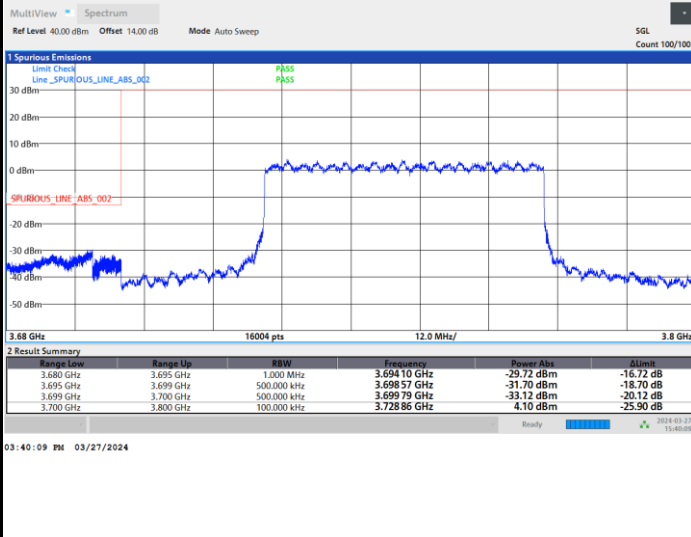

FR1 n77 / 100MHz / DFT-S OFDM / PI/2 BPSK

Lowest Band Edge / Inner Full RB

Highest Band Edge / Inner Full RB

Lowest Band Edge / Outer Full RB

Highest Band Edge / Outer Full RB

FR1 n77 / 100MHz / DFT-S OFDM / QPSK

Lowest Band Edge / Inner Full RB

Highest Band Edge / Inner Full RB

Lowest Band Edge / Outer Full RB

Highest Band Edge / Outer Full RB

FR1 n77 / 100MHz / DFT-S OFDM / 16QAM

Lowest Band Edge / Inner Full RB

Highest Band Edge / Inner Full RB

Conducted Spurious Emission

FR1 n77 / 10MHz / DFT-S OFDM / QPSK / 1RB1

Lowest Channel

Middle Channel

Highest Channel

<MIMO Mode>

MIMO <Ant. 6+1> (6)

Peak-to-Average Ratio