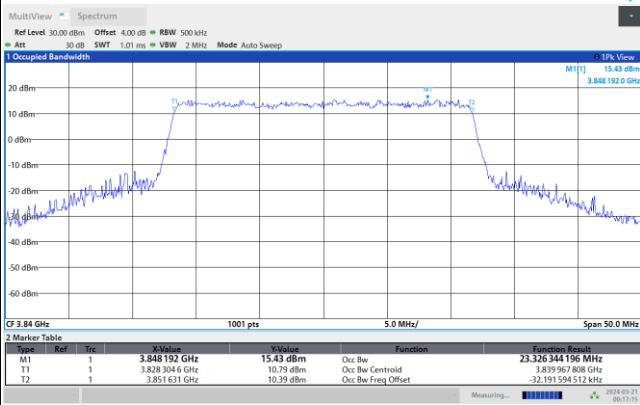

16QAM

64QAM

256QAM

FR1 n77 / 25MHz / CP OFDM / Middle Channel / Full RB

QPSK

16QAM

64QAM

256QAM