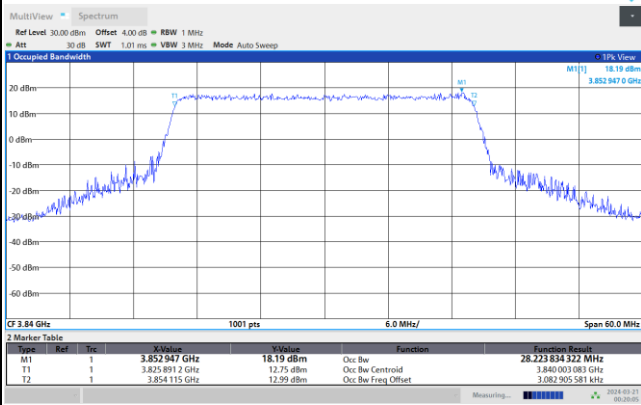

FR1 n77 / 30MHz / CP OFDM / Middle Channel / Full RB

QPSK

16QAM