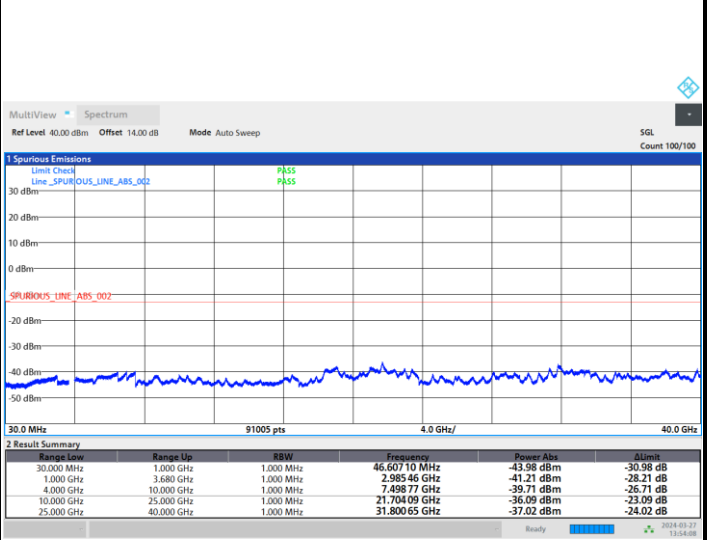

FR1 n77 / 100MHz / DFT-S OFDM / PI/2 BPSK

Lowest Band Edge / Inner Full RB

Highest Band Edge / Inner Full RB

Lowest Band Edge / Outer Full RB

Highest Band Edge / Outer Full RB

FR1 n77 / 100MHz / DFT-S OFDM / QPSK

Lowest Band Edge / Inner Full RB

Highest Band Edge / Inner Full RB

Lowest Band Edge / Outer Full RB

Highest Band Edge / Outer Full RB

FR1 n77 / 100MHz / DFT-S OFDM / 16QAM

Lowest Band Edge / Inner Full RB

Highest Band Edge / Inner Full RB

Conducted Spurious Emission

FR1 n77 / 10MHz / DFT-S OFDM / QPSK / 1RB1

Lowest Channel

Middle Channel

Highest Channel

<MIMO Mode>

MIMO <Ant. 6+1> (6)

Peak-to-Average Ratio