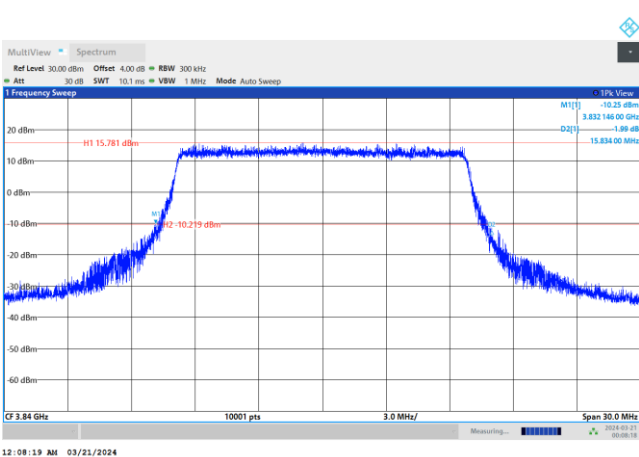

FR1 n77 / 10MHz / CP OFDM / Middle Channel / Full RB

QPSK

16QAM

64QAM

256QAM

FR1 n77 / 15MHz / CP OFDM / Middle Channel / Full RB

QPSK

16QAM