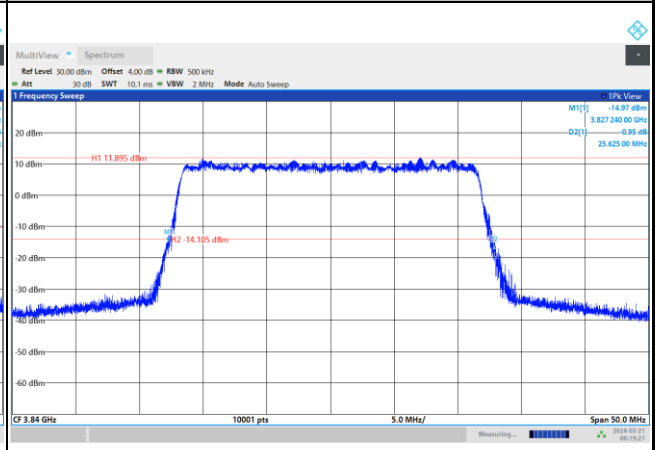

64QAM

256QAM