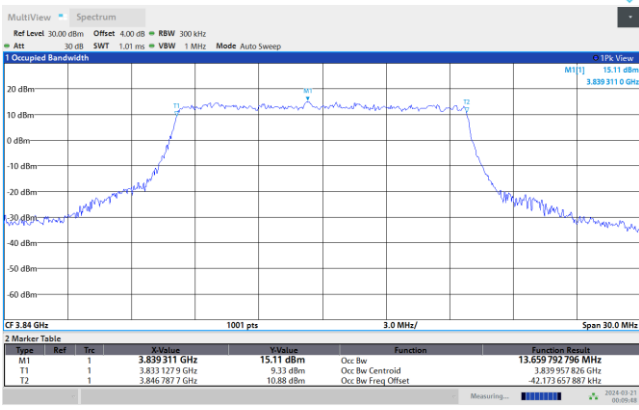

12:07:00 AM 03/21/2024

FR1 n77 / 15MHz / CP OFDM / Middle Channel / Full RB

QPSK

16QAM

64QAM

256QAM

FR1 n77 / 20MHz / CP OFDM / Middle Channel / Full RB

QPSK