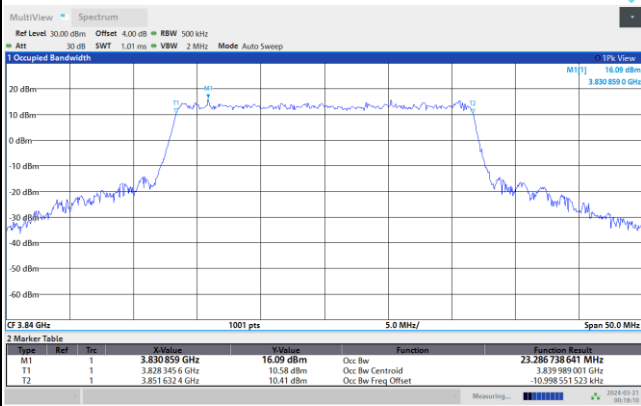

16QAM

64QAM

256QAM

FR1 n77 / 25MHz / CP OFDM / Middle Channel / Full RB

QPSK

16QAM

64QAM

256QAM