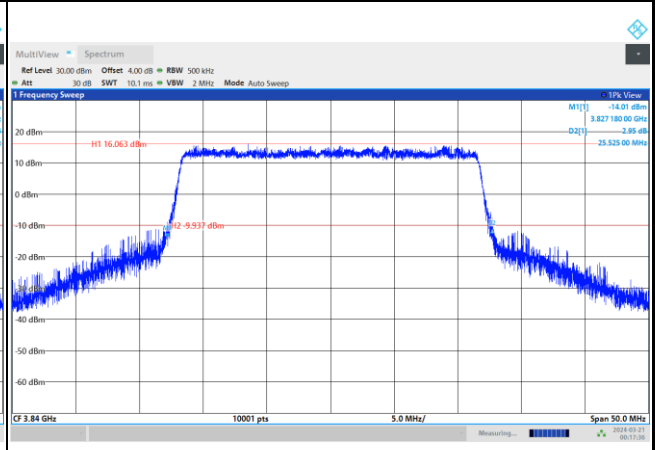

FR1 n77 / 25MHz / CP OFDM / Middle Channel / Full RB

QPSK

16QAM