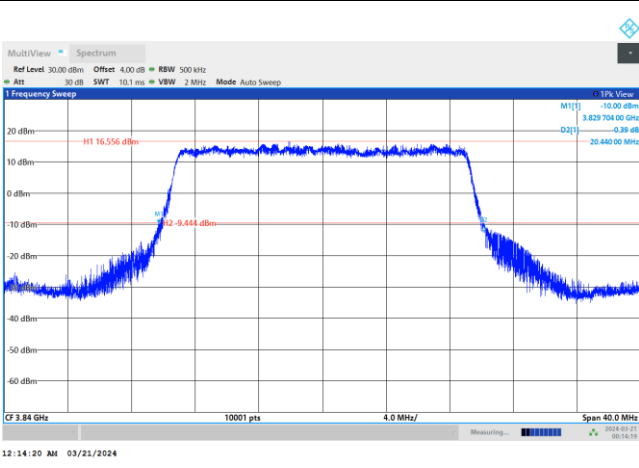

64QAM

256QAM

FR1 n77 / 20MHz / CP OFDM / Middle Channel / Full RB

QPSK

16QAM

64QAM

256QAM

FR1 n77 / 25MHz / CP OFDM / Middle Channel / Full RB