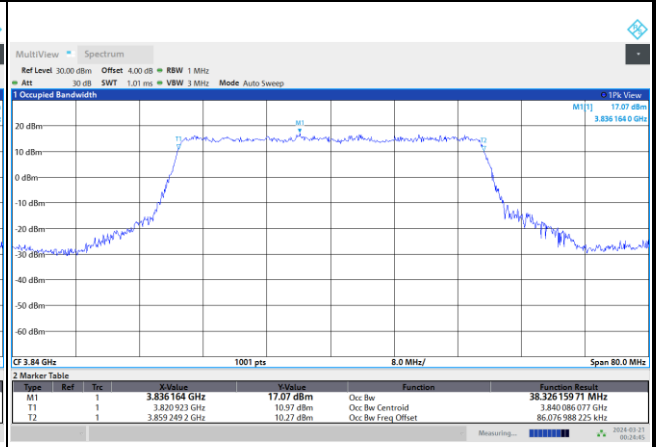

FR1 n77 / 30MHz / CP OFDM / Middle Channel / Full RB

QPSK

16QAM

64QAM

256QAM

FR1 n77 / 40MHz / CP OFDM / Middle Channel / Full RB

QPSK

16QAM