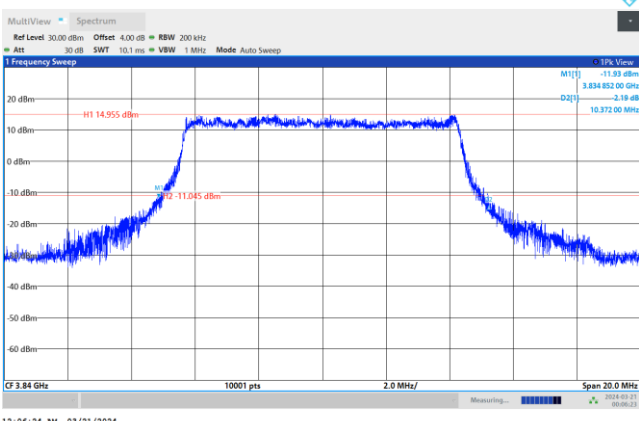

FR1 n77 / 10MHz / CP OFDM / Middle Channel / Full RB

QPSK

16QAM

64QAM

256QAM

FR1 n77 / 15MHz / CP OFDM / Middle Channel / Full RB

QPSK

16QAM