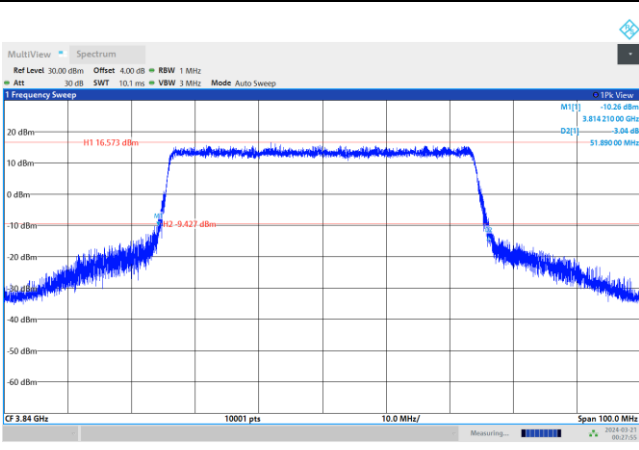

FR1 n77 / 50MHz / CP OFDM / Middle Channel / Full RB

QPSK

16QAM