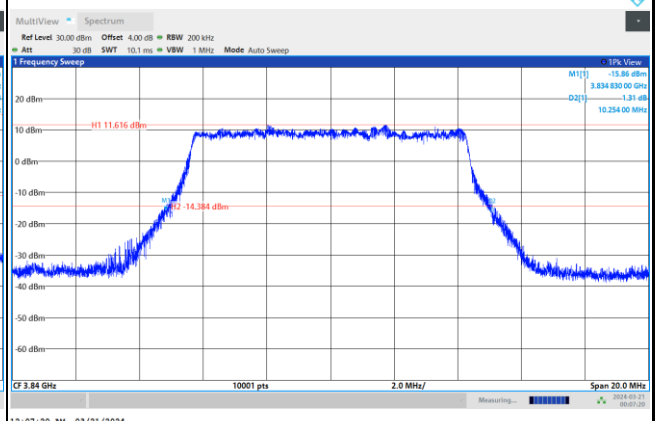

FR1 n77 / 10MHz / CP OFDM / Middle Channel / Full RB

QPSK

16QAM

64QAM

256QAM

FR1 n77 / 15MHz / CP OFDM / Middle Channel / Full RB

QPSK

16QAM