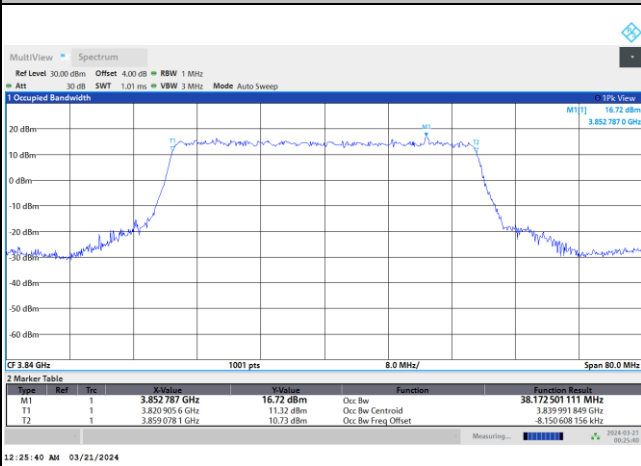

64QAM

256QAM