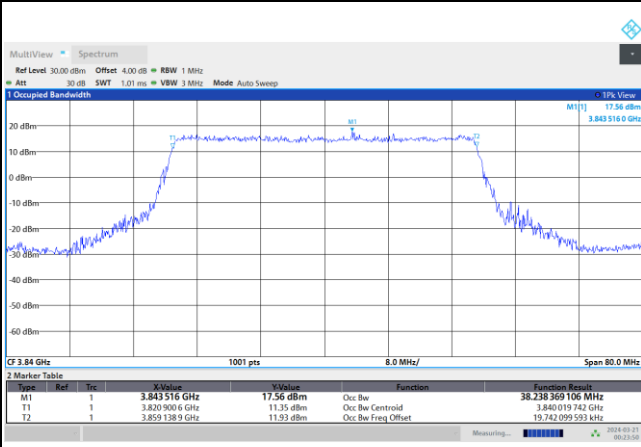

FR1 n77 / 30MHz / CP OFDM / Middle Channel / Full RB

QPSK

16QAM

64QAM

256QAM

FR1 n77 / 40MHz / CP OFDM / Middle Channel / Full RB

QPSK

16QAM