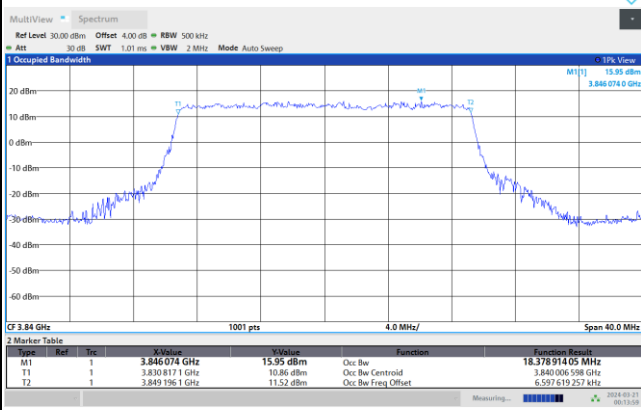

64QAM

256QAM