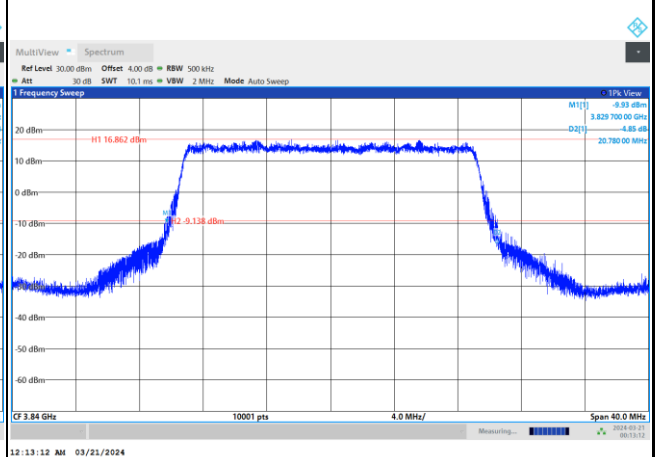

64QAM

256QAM

FR1 n77 / 20MHz / CP OFDM / Middle Channel / Full RB

QPSK

16QAM

64QAM

256QAM

FR1 n77 / 25MHz / CP OFDM / Middle Channel / Full RB