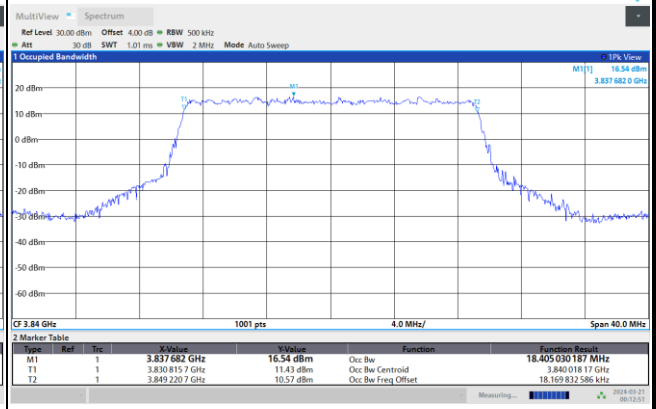

FR1 n77 / 20MHz / CP OFDM / Middle Channel / Full RB

QPSK

16QAM