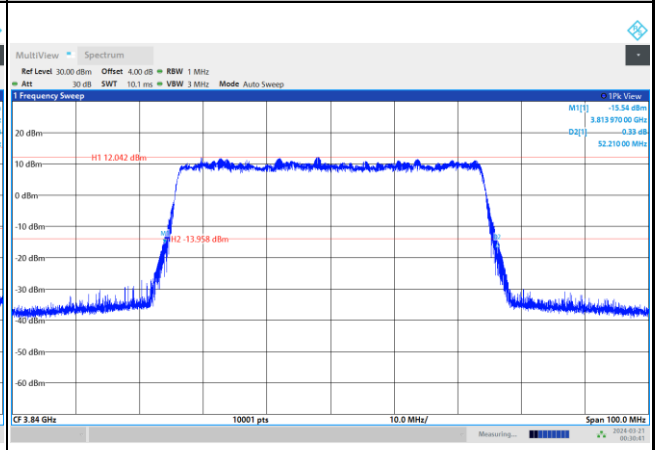

64QAM

256QAM