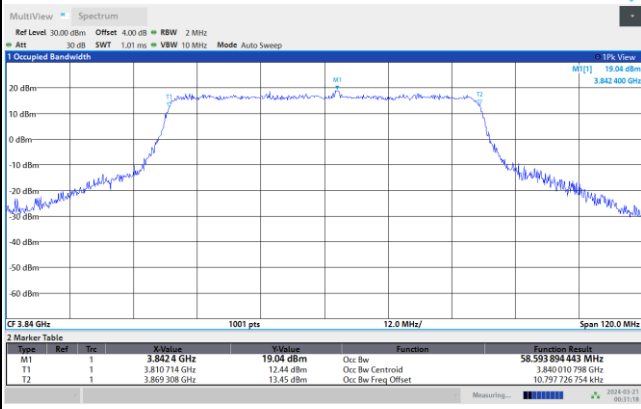

FR1 n77 / 60MHz / CP OFDM / Middle Channel / Full RB

QPSK

16QAM