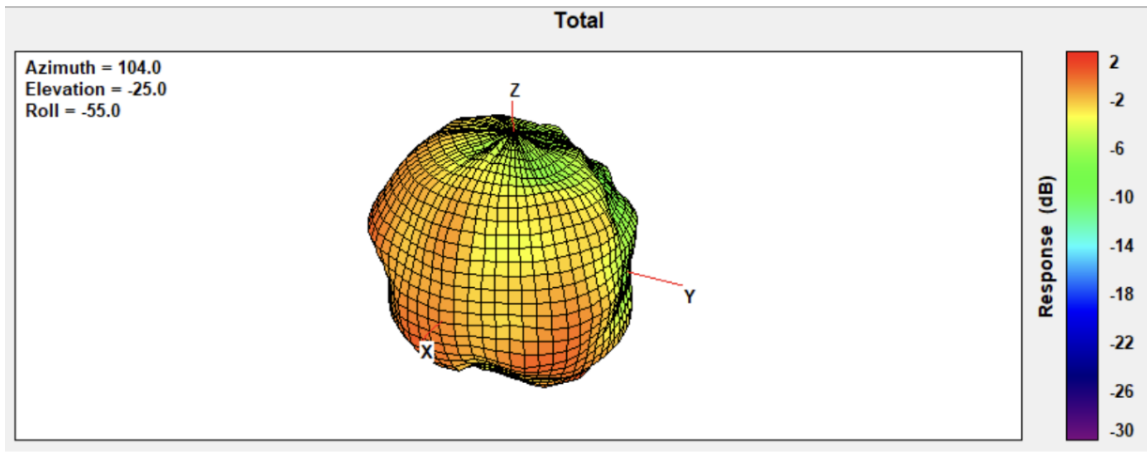

ANT4 Frequency 5887 MHz

ANT4 Frequency 6175 MHz

ANT4 Frequency 6475 MHz

ANT4 Frequency 6700 MHz

ANT4 Frequency 7000 MHz