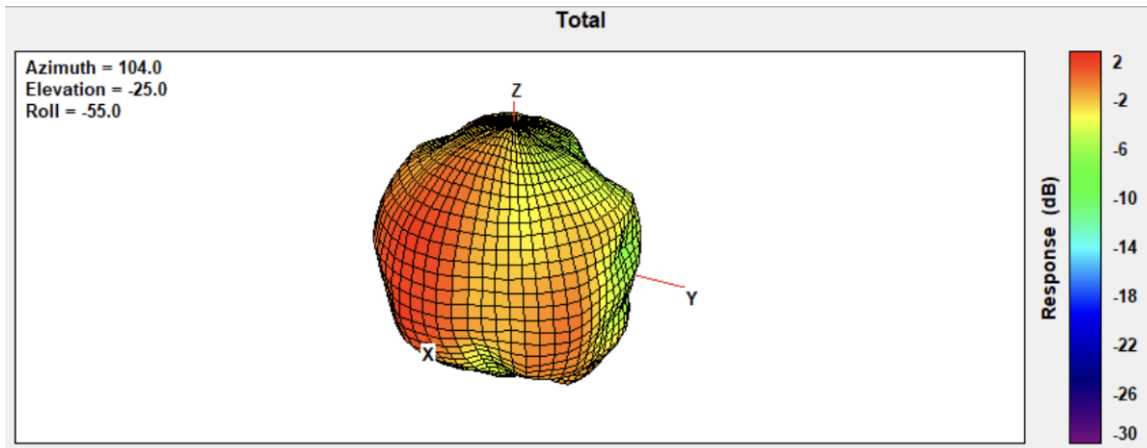

ANT4 Frequency 5887 MHz

ANT4 Frequency 6175 MHz

ANT4 Frequency 6475 MHz

ANT4 Frequency 6700 MHz

ANT4 Frequency 7000 MHz