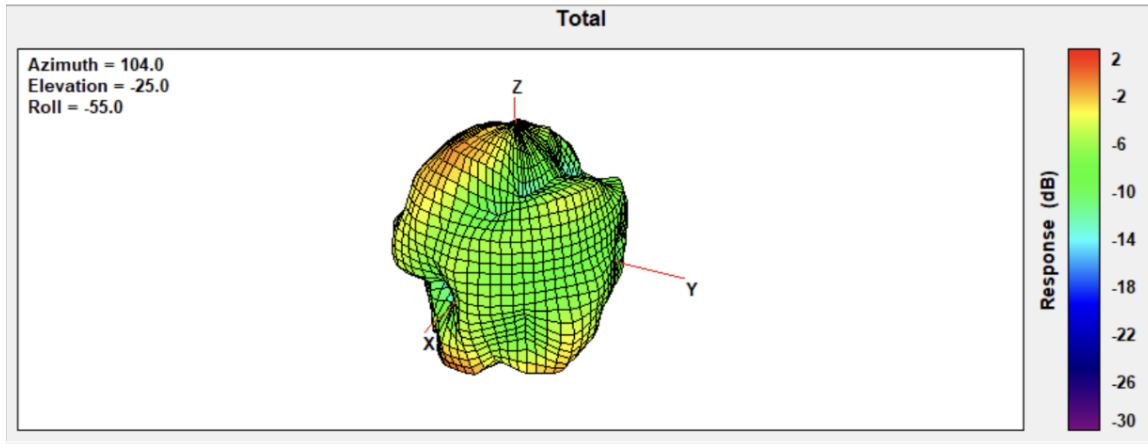

ANT4 Frequency 5887 MHz

ANT4 Frequency 6175 MHz

ANT4 Frequency 6475 MHz

ANT4 Frequency 6700 MHz

ANT4 Frequency 7000 MHz