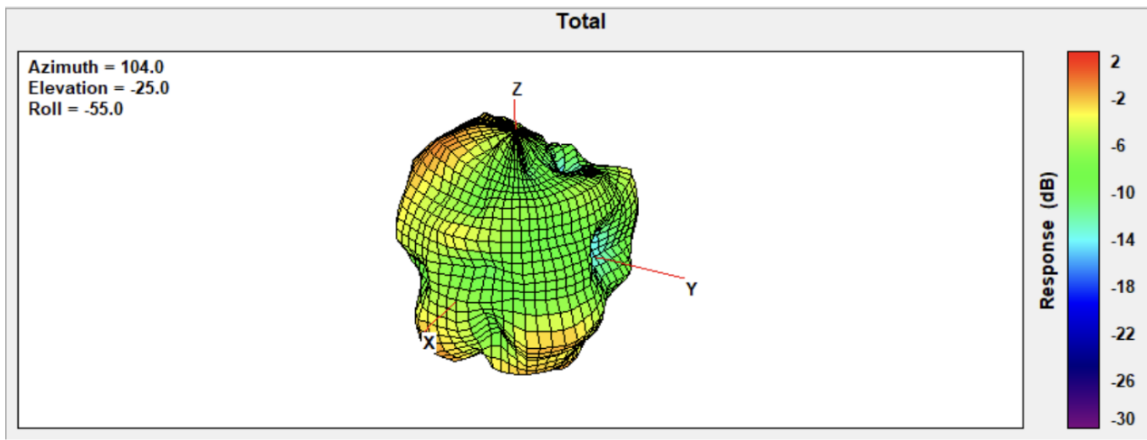

ANT4 Frequency 5887 MHz

ANT4 Frequency 6175 MHz

ANT4 Frequency 6475 MHz

ANT4 Frequency 6700 MHz

ANT4 Frequency 7000 MHz