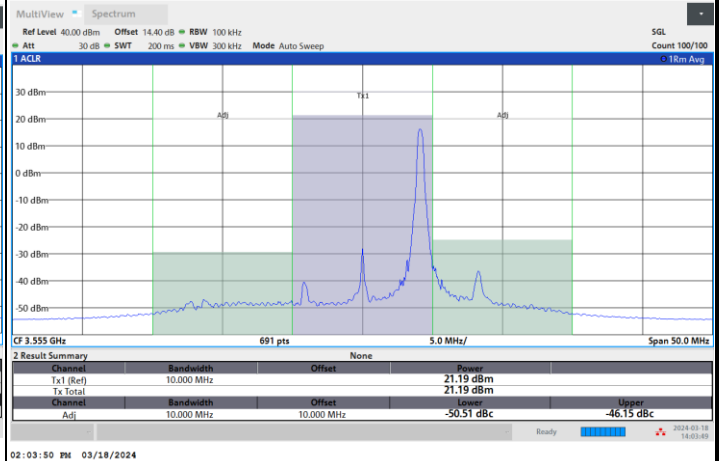

Full RB

FR1 n48 / 10MHz / CP OFDM / 64QAM

Lowest Channel

1RB0

1RBmax

Full RB

FR1 n48 / 10MHz / CP OFDM / 64QAM

Middle Channel