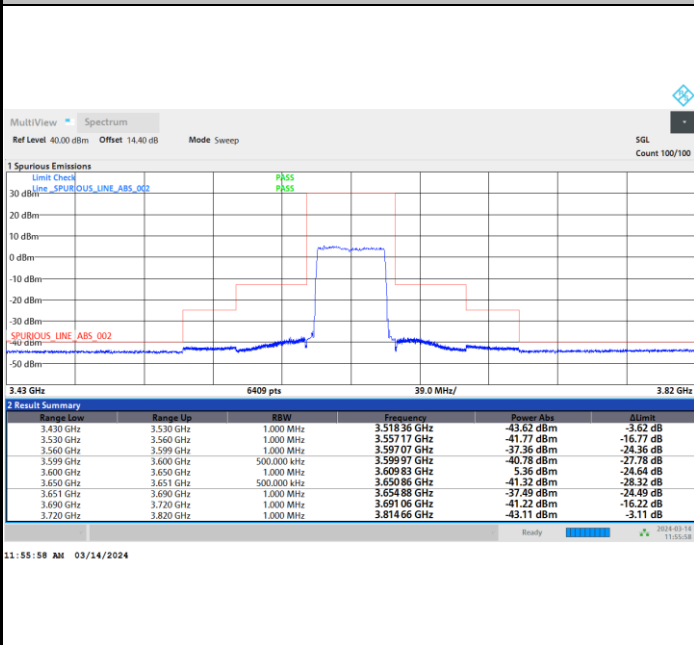

FR1 n48 / 40MHz / CP OFDM / 256QAM

Middle Channel

1RB0

1RBmax

Full RB