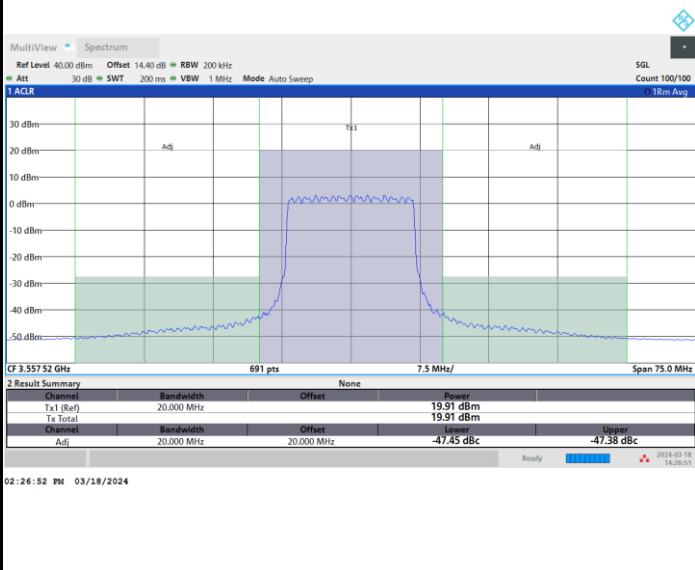

FR1 n48 / 15MHz / CP OFDM / 16QAM

Lowest Channel

Full RB