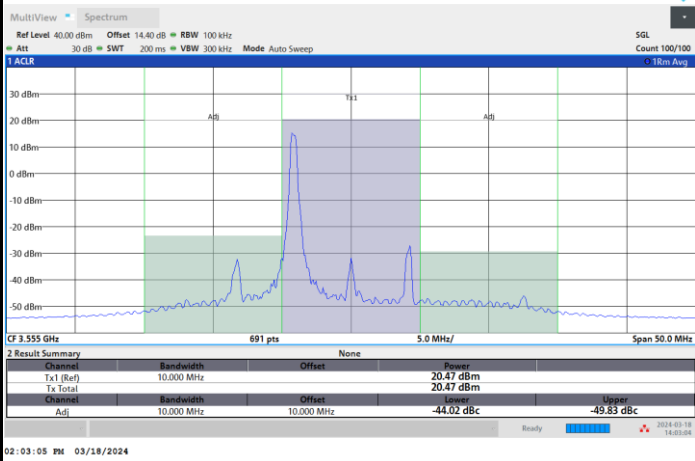

Full RB

FR1 n48 / 10MHz / CP OFDM / 64QAM

Lowest Channel

1RB0

1RBmax

Full RB

FR1 n48 / 10MHz / CP OFDM / 64QAM

Middle Channel