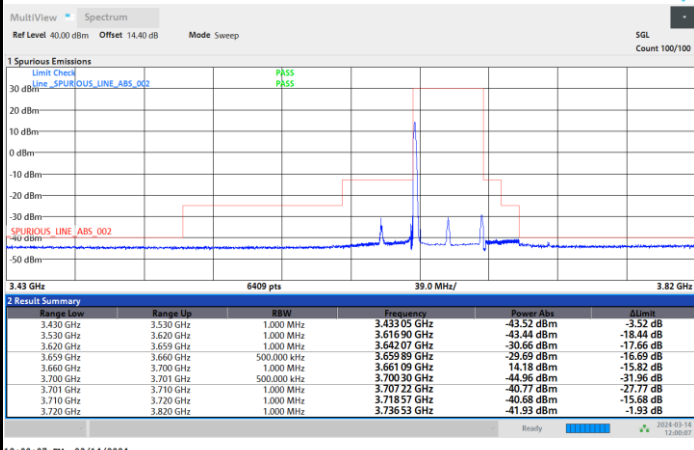

Highest Channel

1RB0

1RBmax

Full RB

FR1 n48 / 40MHz / CP OFDM / 64QAM

Lowest Channel

1RB0

1RBmax