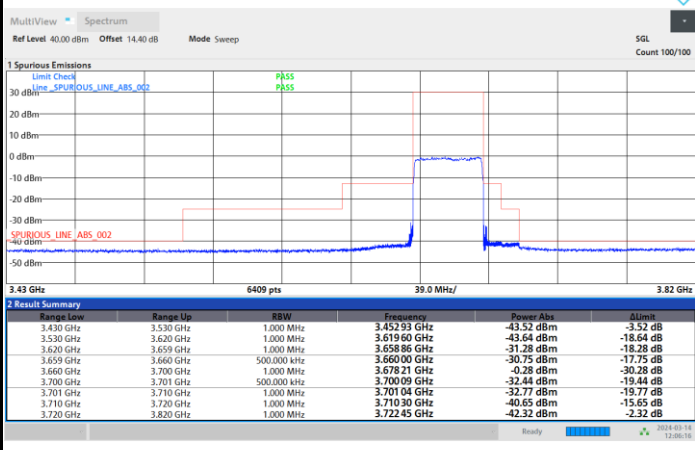

FR1 n48 / 40MHz / CP OFDM / 256QAM

Middle Channel

1RB0

1RBmax

Full RB

FR1 n48 / 40MHz / CP OFDM / 256QAM

Highest Channel

1RB0

1RBmax

Full RB

Adjacent Channel Leakage Ratio (ACLR)

FR1 n48 / 10MHz / CP OFDM / QPSK

Lowest Channel

1RB0

1RBmax

Full RB