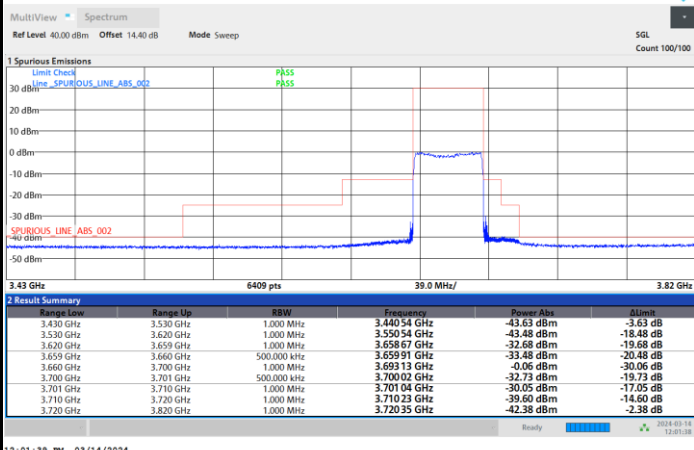

Highest Channel

1RB0

1RBmax

Full RB

FR1 n48 / 40MHz / CP OFDM / 64QAM

Lowest Channel

1RB0

1RBmax