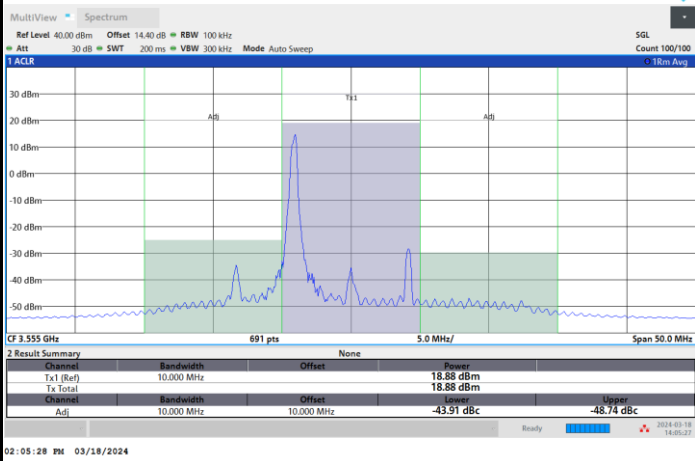

FR1 n48 / 10MHz / CP OFDM / 256QAM

Lowest Channel

1RB0

1RBmax