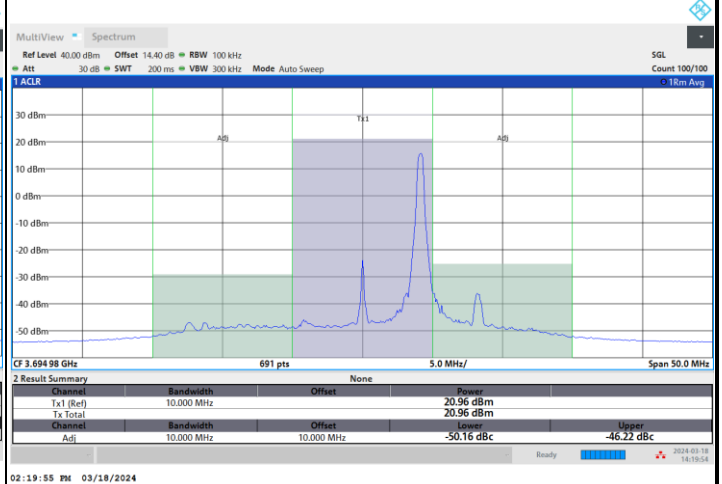

Middle Channel

1RB0

1RBmax

Full RB

FR1 n48 / 10MHz / CP OFDM / 16QAM

Highest Channel

1RB0

1RBmax