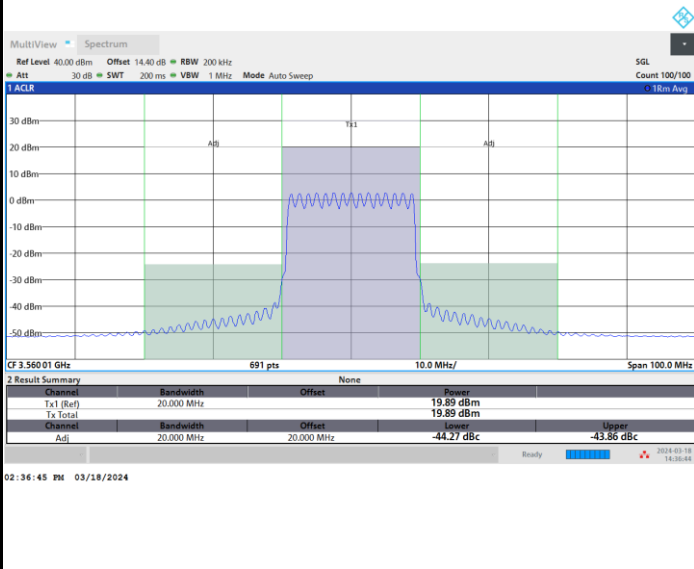

FR1 n48 / 15MHz / CP OFDM / 256QAM

Highest Channel

Full RB

FR1 n48 / 20MHz / CP OFDM / QPSK

Lowest Channel

Full RB

FR1 n48 / 20MHz / CP OFDM / QPSK

Middle Channel