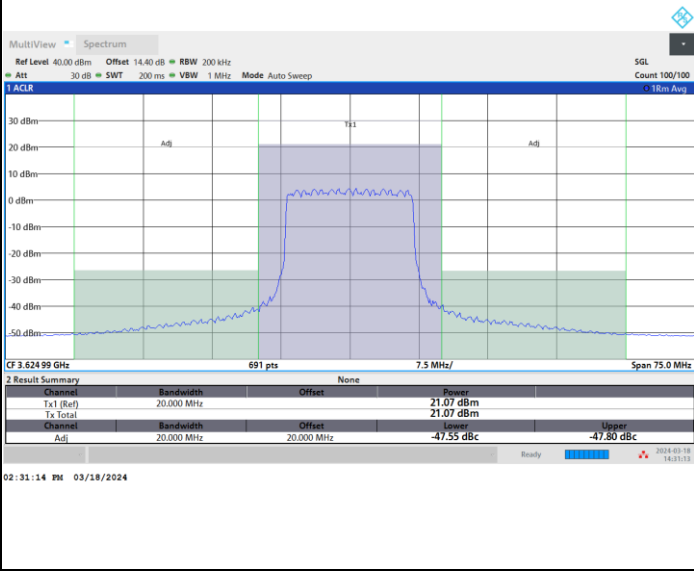

FR1 n48 / 15MHz / CP OFDM / 16QAM

Lowest Channel

Full RB

FR1 n48 / 15MHz / CP OFDM / 16QAM

Middle Channel

Full RB

FR1 n48 / 15MHz / CP OFDM / 16QAM

Highest Channel