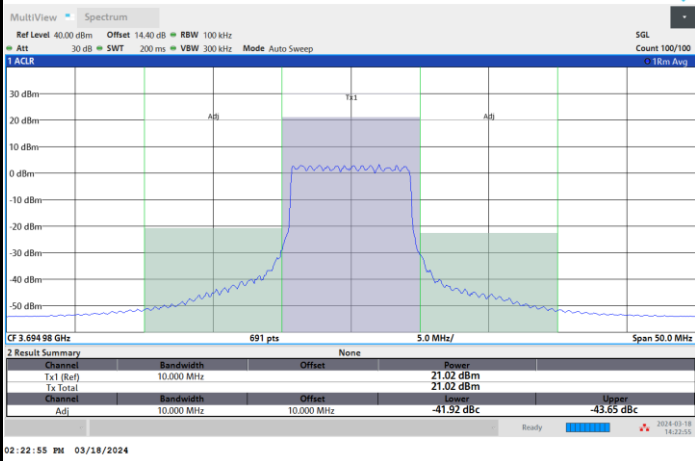

1RB0

1RBmax

Full RB

FR1 n48 / 10MHz / CP OFDM / 64QAM

Highest Channel

1RB0

1RBmax

Full RB