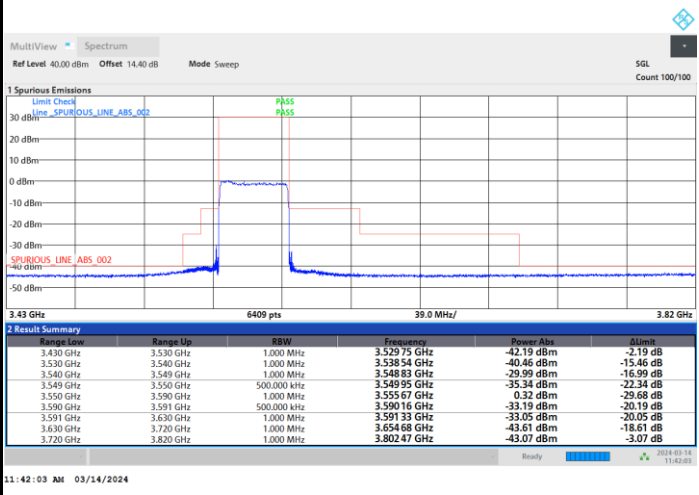

1RBmax

Full RB

FR1 n48 / 40MHz / CP OFDM / 16QAM

Lowest Channel

1RB0

1RBmax

Full RB

FR1 n48 / 40MHz / CP OFDM / 16QAM