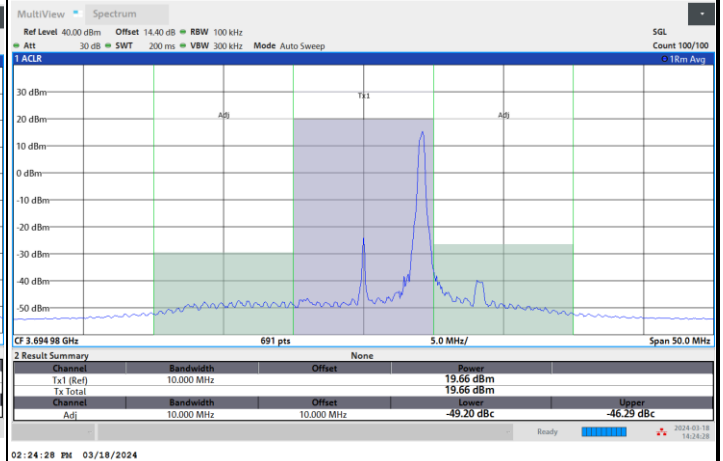

1RBmax

Full RB

FR1 n48 / 10MHz / CP OFDM / 256QAM

Highest Channel

1RB0

1RBmax

Full RB

FR1 n48 / 15MHz / CP OFDM / QPSK