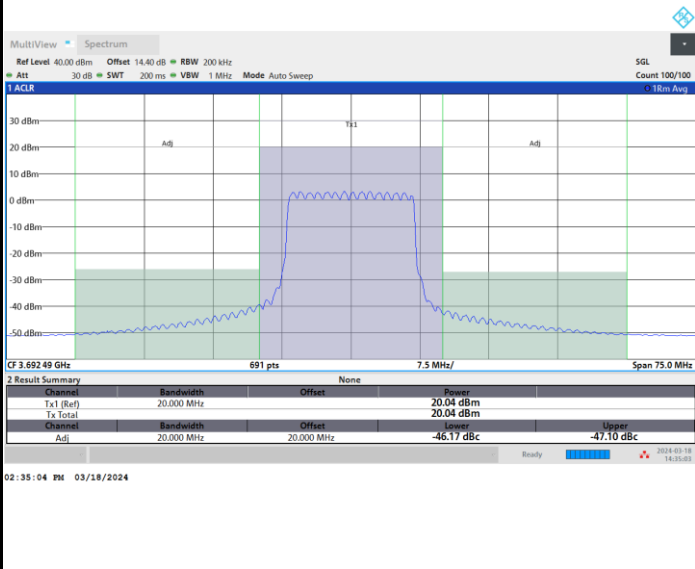

FR1 n48 / 15MHz / CP OFDM / 64QAM

Highest Channel

Full RB