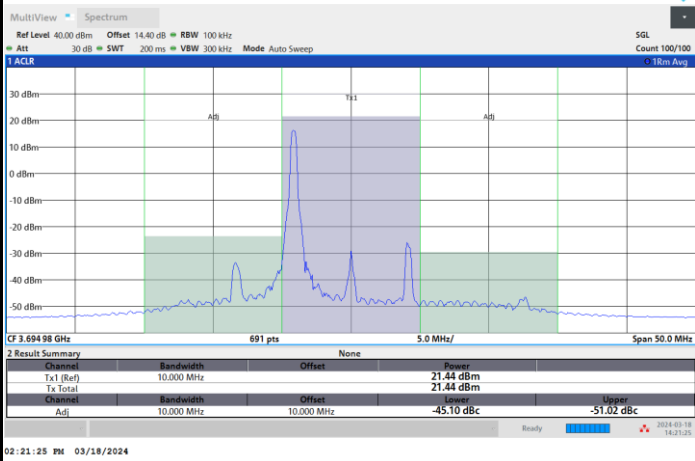

1RB0

1RBmax

Full RB

FR1 n48 / 10MHz / CP OFDM / 64QAM

Highest Channel

1RB0

1RBmax

Full RB