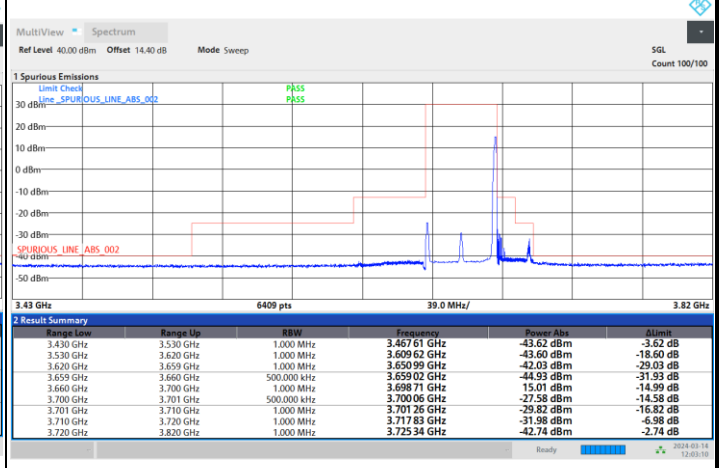

FR1 n48 / 40MHz / CP OFDM / 64QAM

Highest Channel

1RB0

1RBmax