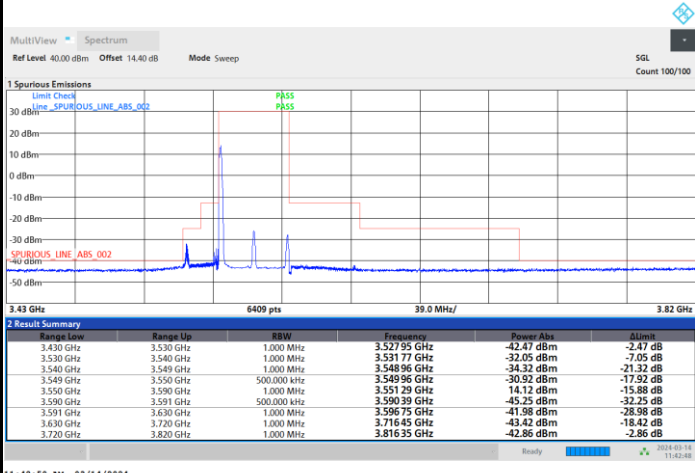

Highest Channel

1RB0

1RBmax

Full RB

FR1 n48 / 40MHz / CP OFDM / 64QAM

Lowest Channel

1RB0

1RBmax