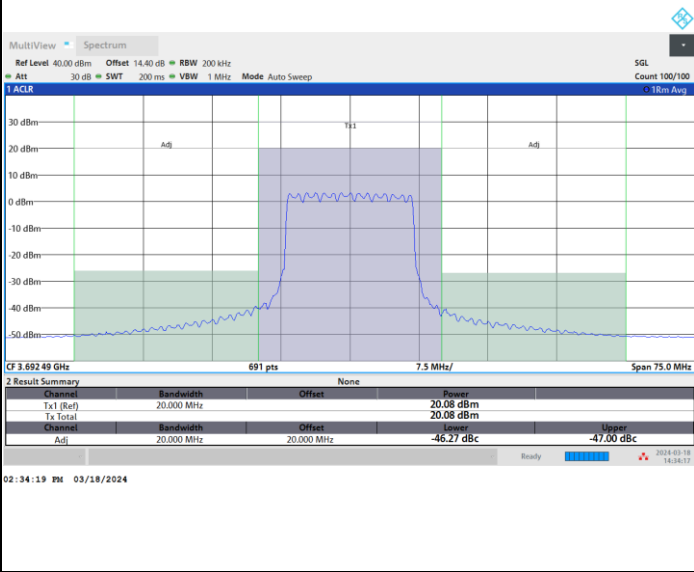

FR1 n48 / 15MHz / CP OFDM / 16QAM

Highest Channel

Full RB