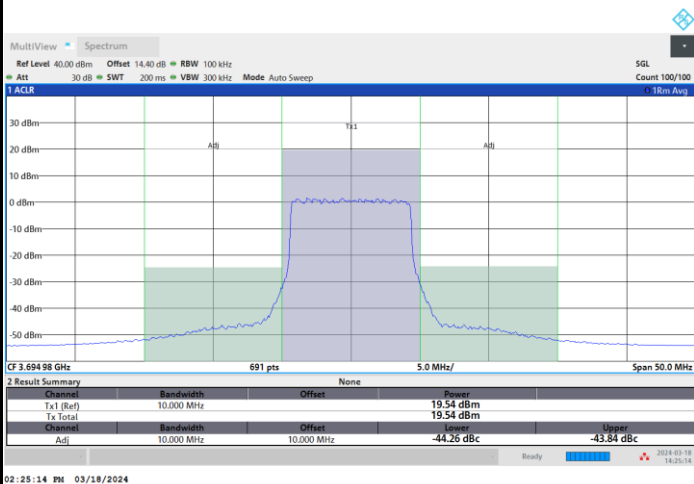

1RBmax

Full RB

FR1 n48 / 10MHz / CP OFDM / 256QAM

Highest Channel

1RB0

1RBmax

Full RB

FR1 n48 / 15MHz / CP OFDM / QPSK