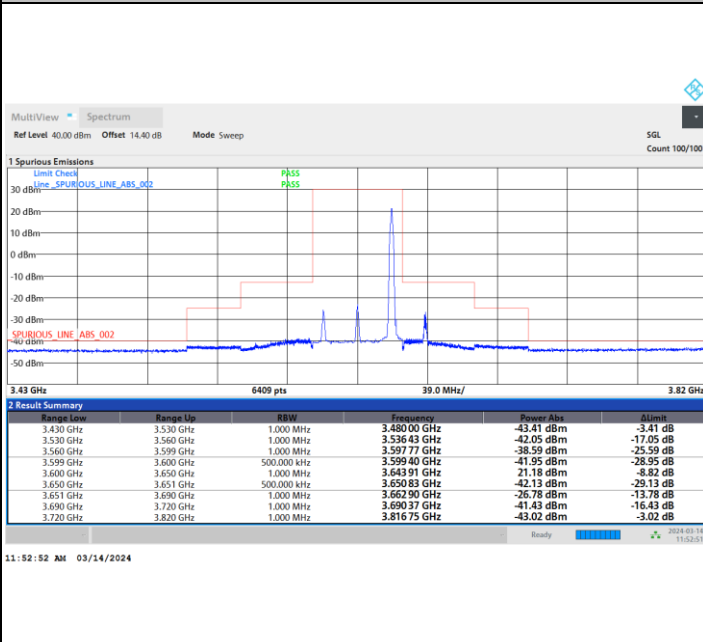

Full RB

FR1 n48 / 40MHz / CP OFDM / 64QAM

Middle Channel

1RB0

1RBmax

Full RB

FR1 n48 / 40MHz / CP OFDM / 64QAM

Highest Channel