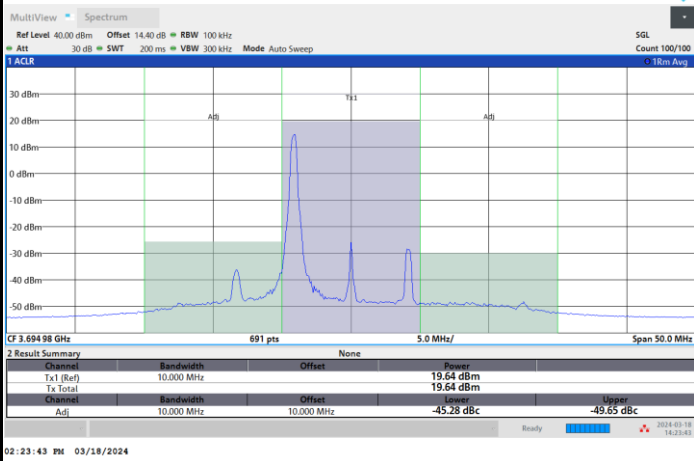

1RBmax

Full RB

FR1 n48 / 10MHz / CP OFDM / 256QAM

Highest Channel

1RB0

1RBmax

Full RB

FR1 n48 / 15MHz / CP OFDM / QPSK