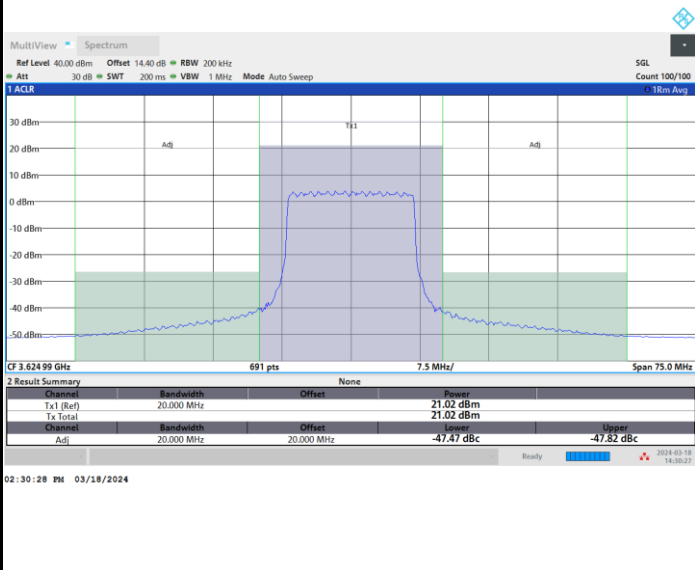

Lowest Channel

Full RB

FR1 n48 / 15MHz / CP OFDM / QPSK

Middle Channel

Full RB

FR1 n48 / 15MHz / CP OFDM / QPSK

Highest Channel

Full RB