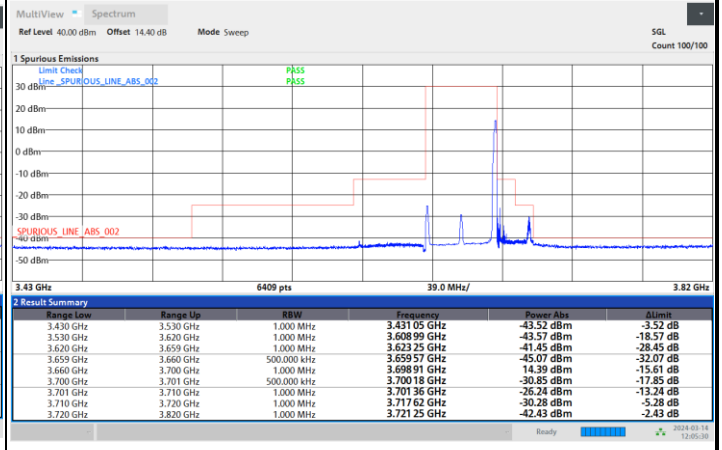

FR1 n48 / 40MHz / CP OFDM / 256QAM

Middle Channel

1RB0

1RBmax

Full RB

FR1 n48 / 40MHz / CP OFDM / 256QAM

Highest Channel

1RB0

1RBmax

Full RB

Adjacent Channel Leakage Ratio (ACLR)

FR1 n48 / 10MHz / CP OFDM / QPSK

Lowest Channel

1RB0

1RBmax

Full RB