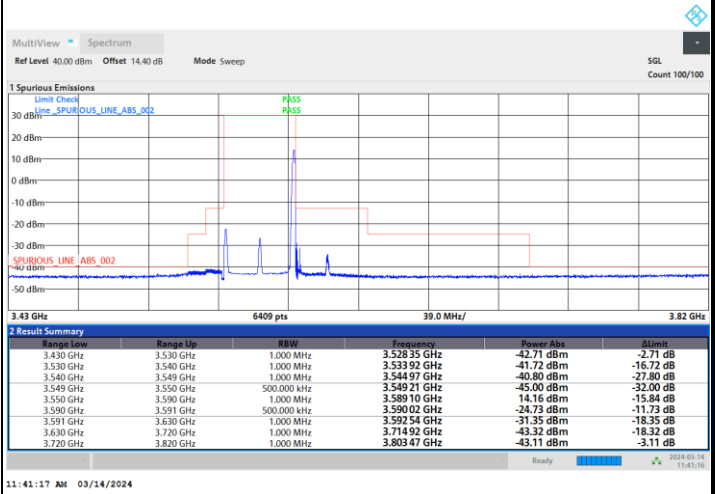

1RBmax

Full RB

FR1 n48 / 40MHz / CP OFDM / 16QAM

Lowest Channel

1RB0

1RBmax

Full RB

FR1 n48 / 40MHz / CP OFDM / 16QAM