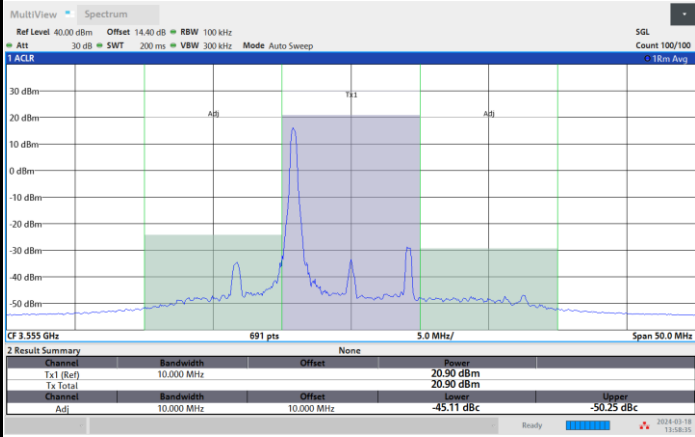

1RBmax

Full RB

Adjacent Channel Leakage Ratio (ACLR)

FR1 n48 / 10MHz / CP OFDM / QPSK

Lowest Channel

1RB0

1RBmax

Full RB