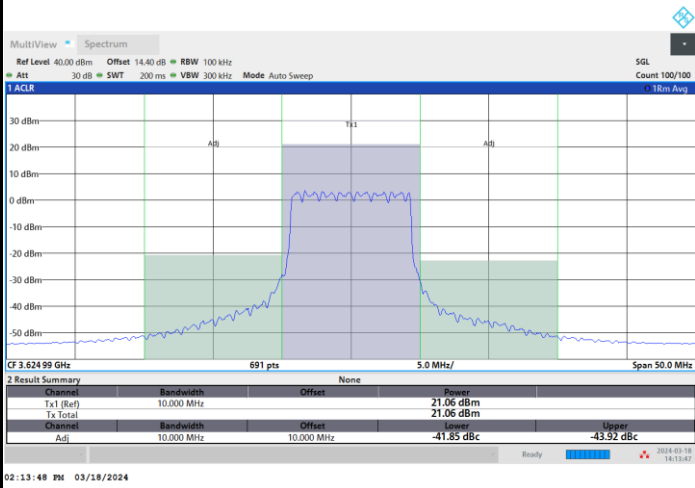

FR1 n48 / 10MHz / CP OFDM / 64QAM

Middle Channel

1RB0

1RBmax

Full RB