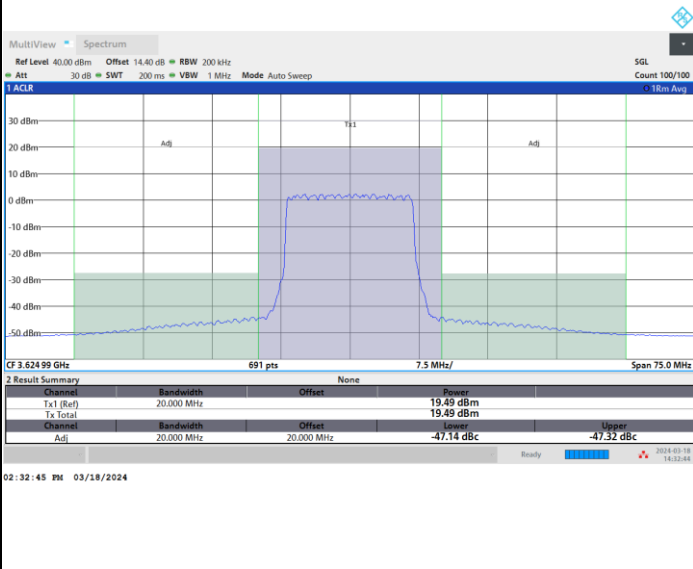

Highest Channel

Full RB

FR1 n48 / 15MHz / CP OFDM / 256QAM

Lowest Channel

Full RB

FR1 n48 / 15MHz / CP OFDM / 256QAM

Middle Channel

Full RB