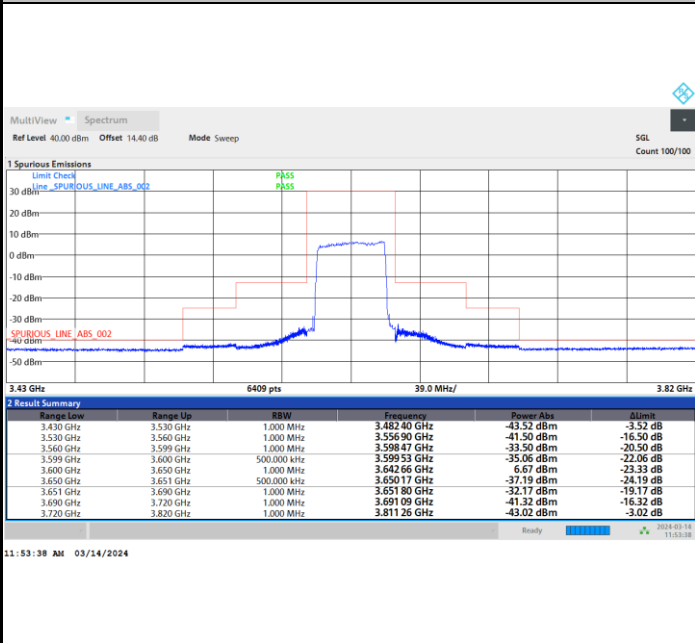

Full RB

FR1 n48 / 40MHz / CP OFDM / 64QAM

Middle Channel

1RB0

1RBmax

Full RB

FR1 n48 / 40MHz / CP OFDM / 64QAM

Highest Channel