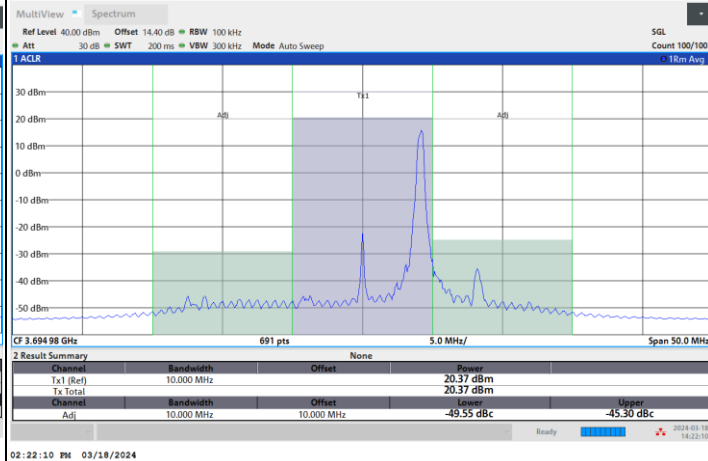

1RB0

1RBmax

Full RB

FR1 n48 / 10MHz / CP OFDM / 64QAM

Highest Channel

1RB0

1RBmax

Full RB