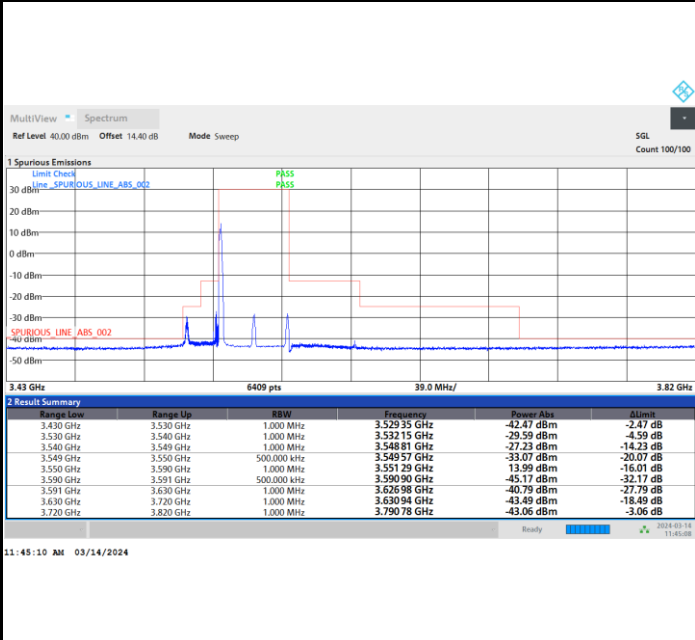

FR1 n48 / 40MHz / CP OFDM / 256QAM

Lowest Channel

1RB0

1RBmax