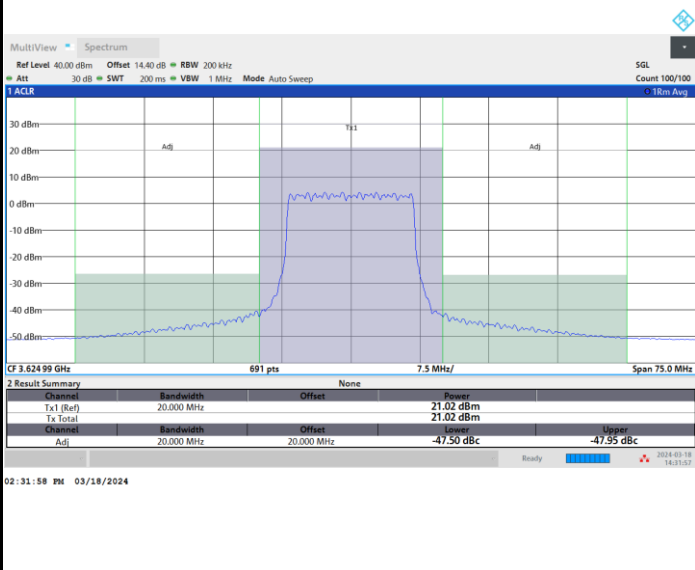

Full RB

FR1 n48 / 15MHz / CP OFDM / 64QAM

Lowest Channel

Full RB

FR1 n48 / 15MHz / CP OFDM / 64QAM

Middle Channel

Full RB

FR1 n48 / 15MHz / CP OFDM / 64QAM