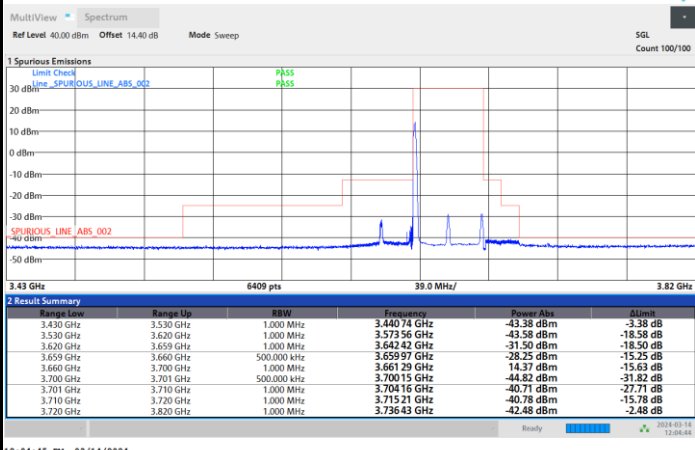

1RBmax

Full RB

Adjacent Channel Leakage Ratio (ACLR)

FR1 n48 / 10MHz / CP OFDM / QPSK

Lowest Channel

1RB0

1RBmax

Full RB