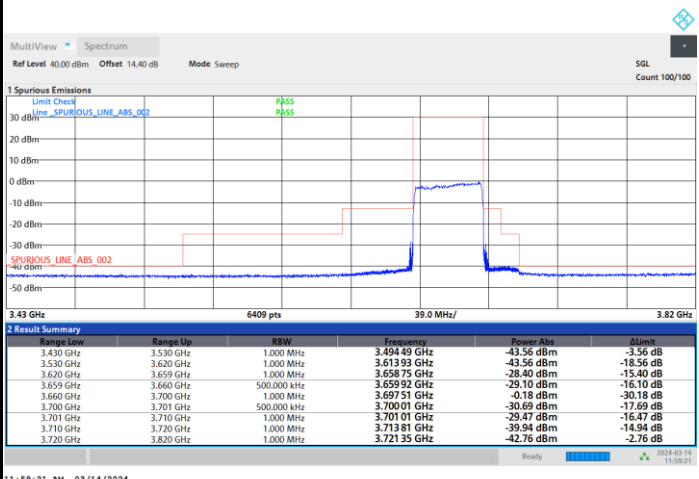

FR1 n48 / 40MHz / CP OFDM / QPSK

Highest Channel

1RB0

1RBmax

Full RB