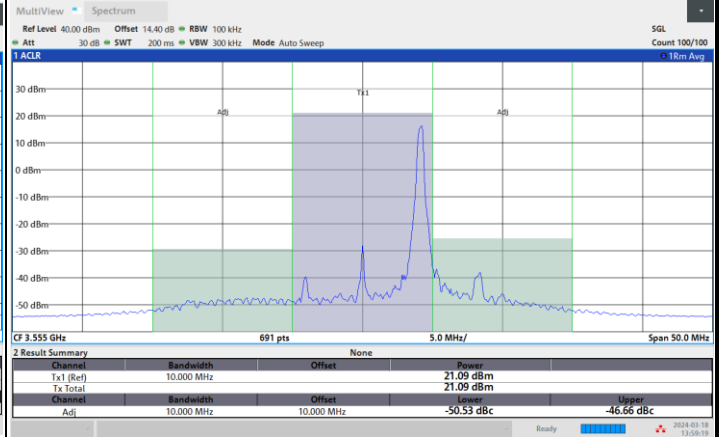

1RBmax

Full RB

Adjacent Channel Leakage Ratio (ACLR)

FR1 n48 / 10MHz / CP OFDM / QPSK

Lowest Channel

1RB0

1RBmax

Full RB