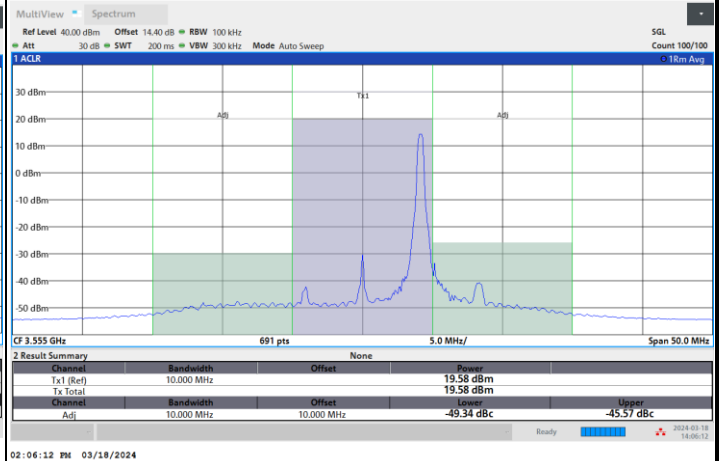

FR1 n48 / 10MHz / CP OFDM / 256QAM

Lowest Channel

1RB0

1RBmax