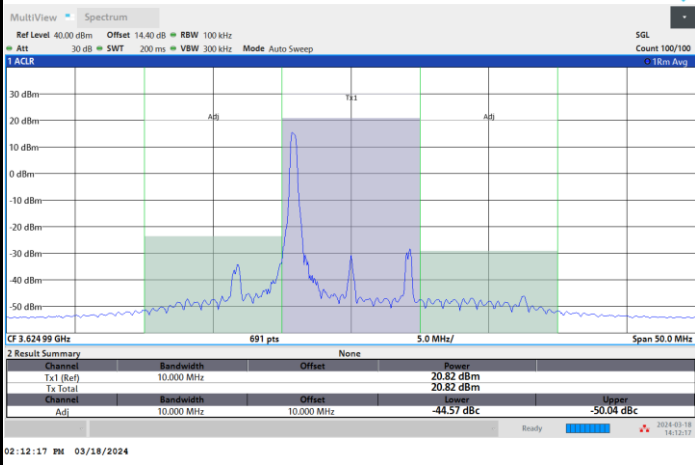

FR1 n48 / 10MHz / CP OFDM / 64QAM

Middle Channel

1RB0

1RBmax