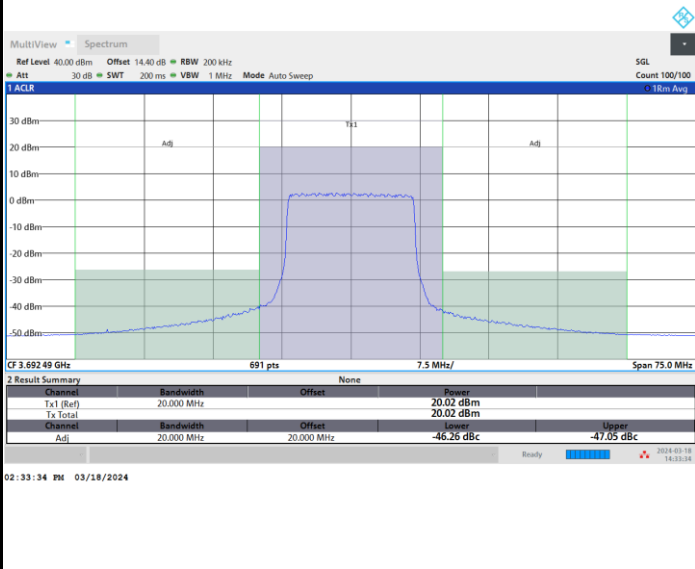

Lowest Channel

Full RB

FR1 n48 / 15MHz / CP OFDM / QPSK

Middle Channel

Full RB

FR1 n48 / 15MHz / CP OFDM / QPSK

Highest Channel

Full RB