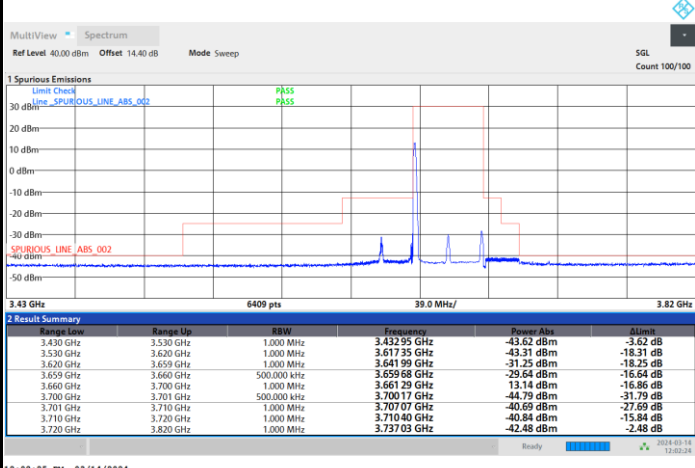

FR1 n48 / 40MHz / CP OFDM / 64QAM

Highest Channel

1RB0

1RBmax