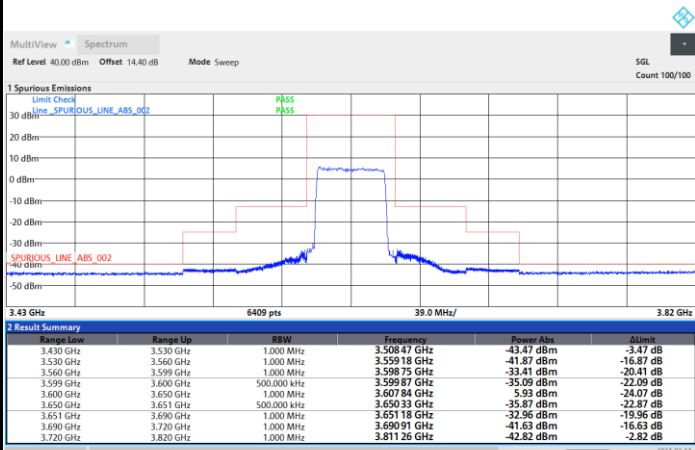

Full RB

11:51:20 AM 03/14/2024