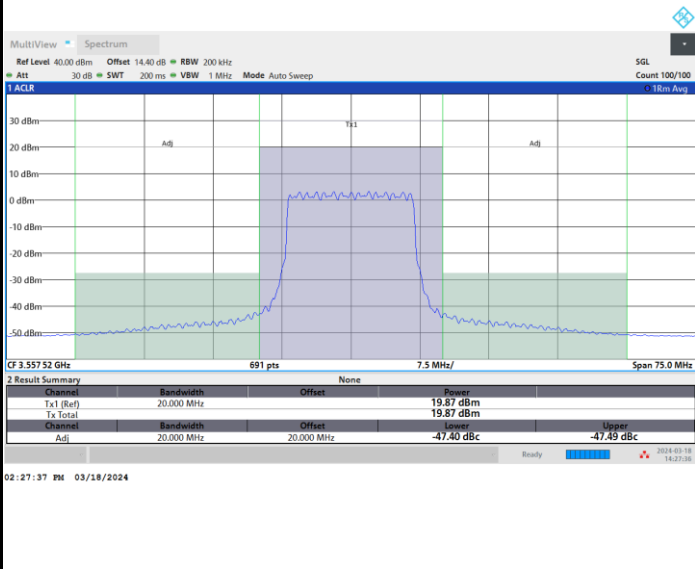

Full RB

FR1 n48 / 15MHz / CP OFDM / 64QAM

Lowest Channel

Full RB

FR1 n48 / 15MHz / CP OFDM / 64QAM

Middle Channel

Full RB

FR1 n48 / 15MHz / CP OFDM / 64QAM