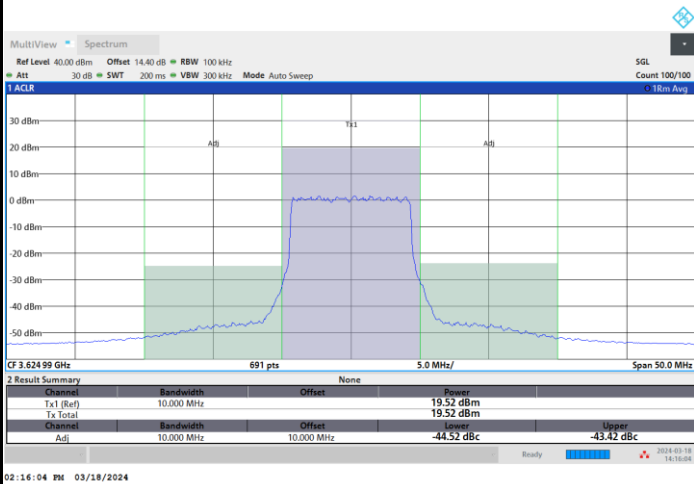

FR1 n48 / 10MHz / CP OFDM / 256QAM

Middle Channel

1RB0

1RBmax

Full RB