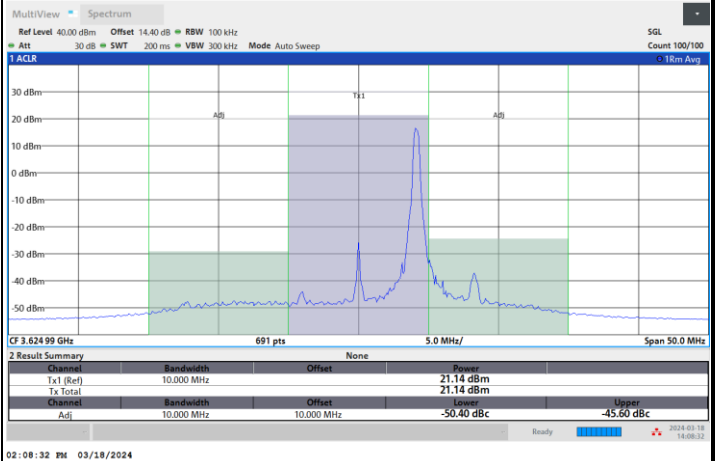

FR1 n48 / 10MHz / CP OFDM / QPSK

Middle Channel

1RB0

1RBmax