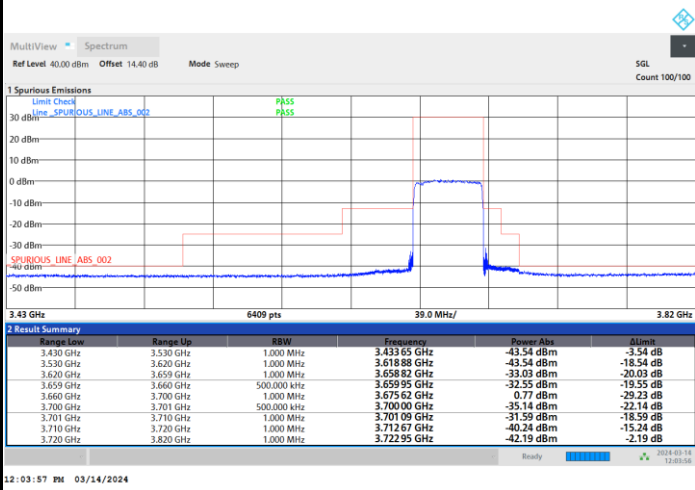

FR1 n48 / 40MHz / CP OFDM / 64QAM

Highest Channel

1RB0

1RBmax

Full RB