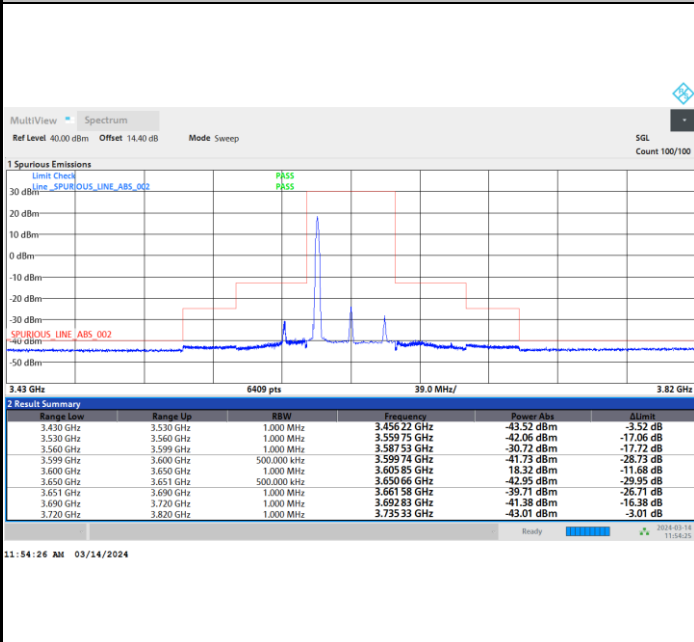

FR1 n48 / 40MHz / CP OFDM / 256QAM

Middle Channel

1RB0

1RBmax