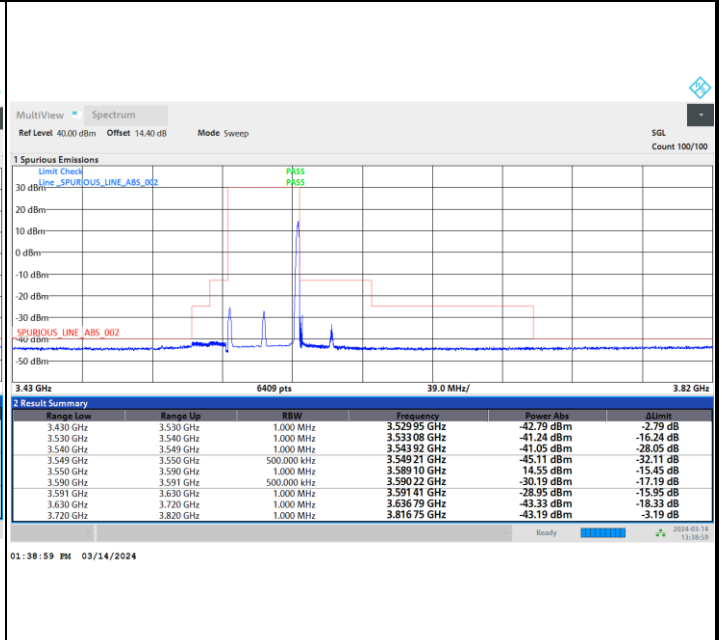

FR1 n48 / 40MHz / CP OFDM / 256QAM

Lowest Channel

1RB0

1RBmax