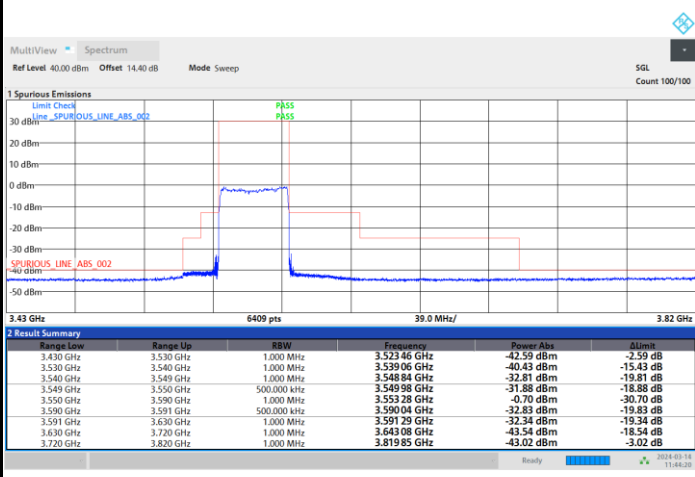

FR1 n48 / 40MHz / CP OFDM / 64QAM

Lowest Channel

1RB0

1RBmax

Full RB