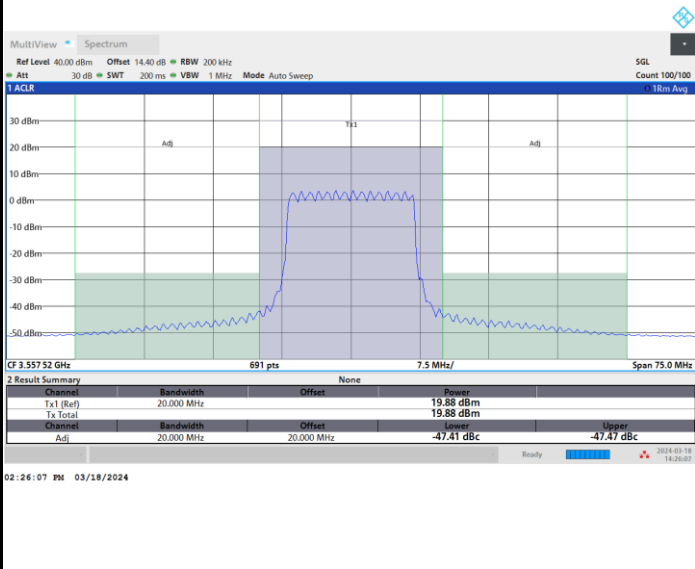

FR1 n48 / 15MHz / CP OFDM / QPSK

Lowest Channel

Full RB