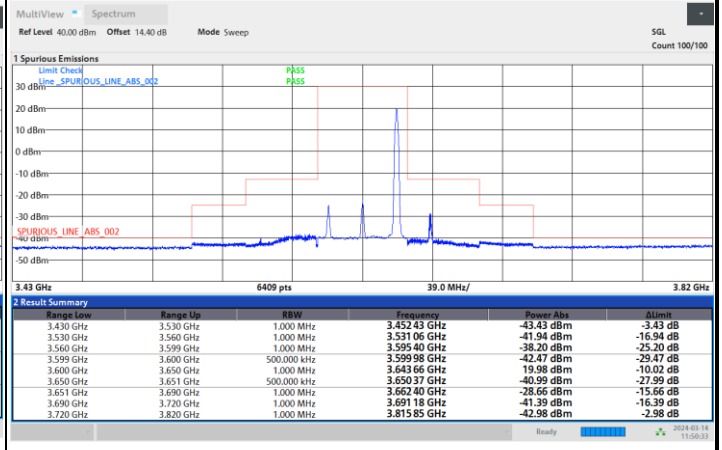

FR1 n48 / 40MHz / CP OFDM / 16QAM

Middle Channel

1RB0

1RBmax

11:49:49 AM 03/14/2024

11:50:35 AM 03/14/2024