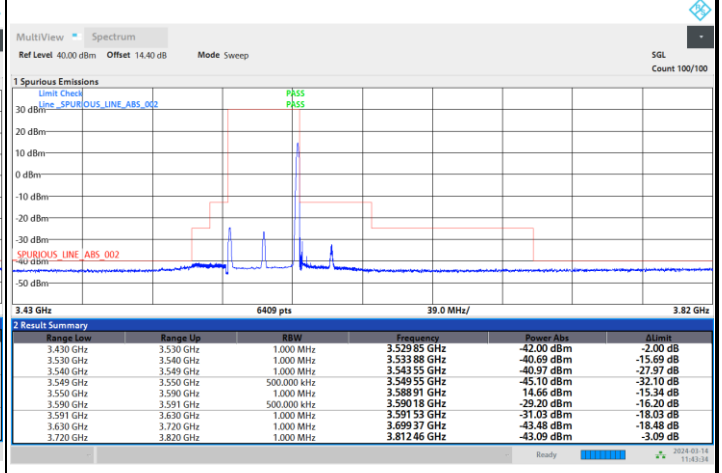

Highest Channel

1RB0

1RBmax

Full RB

FR1 n48 / 40MHz / CP OFDM / 64QAM

Lowest Channel

1RB0

1RBmax