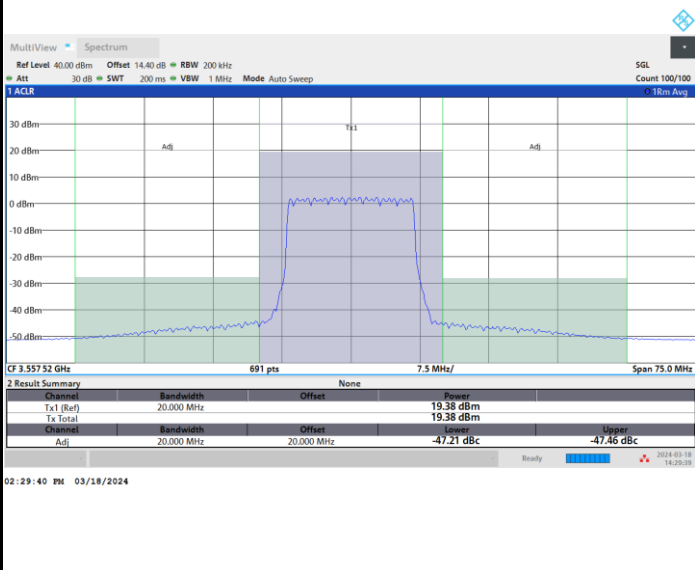

Highest Channel

Full RB

FR1 n48 / 15MHz / CP OFDM / 256QAM

Lowest Channel

Full RB

FR1 n48 / 15MHz / CP OFDM / 256QAM

Middle Channel

Full RB