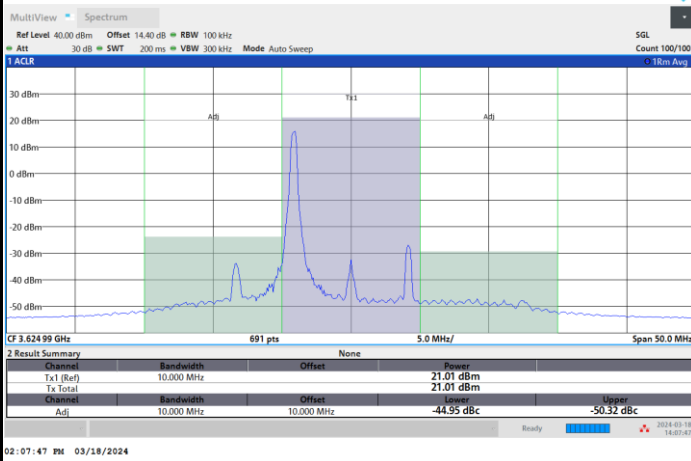

FR1 n48 / 10MHz / CP OFDM / QPSK

Middle Channel

1RB0

1RBmax