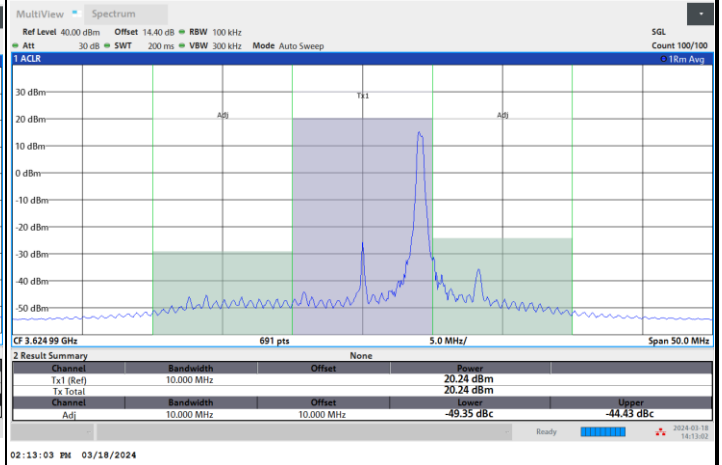

FR1 n48 / 10MHz / CP OFDM / 64QAM

Middle Channel

1RB0

1RBmax