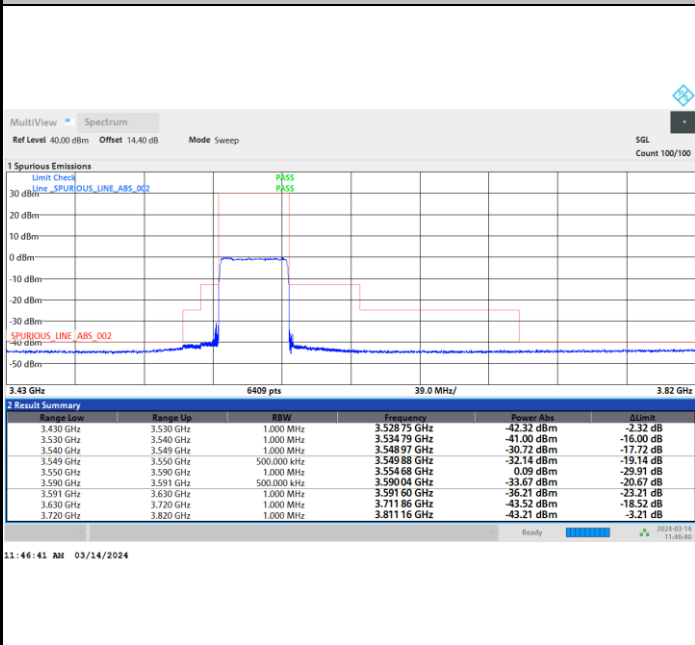

1RB0

1RBmax

Full RB

FR1 n48 / 40MHz / CP OFDM / 256QAM

Lowest Channel

1RB0

1RBmax

Full RB