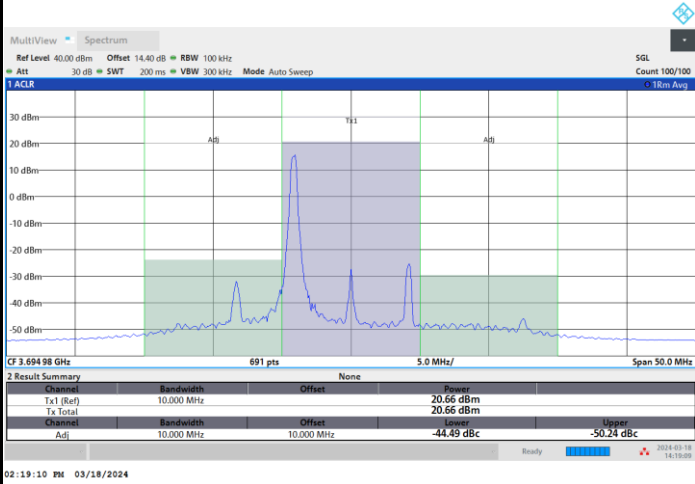

Middle Channel

1RB0

1RBmax

Full RB

FR1 n48 / 10MHz / CP OFDM / 16QAM

Highest Channel

1RB0

1RBmax