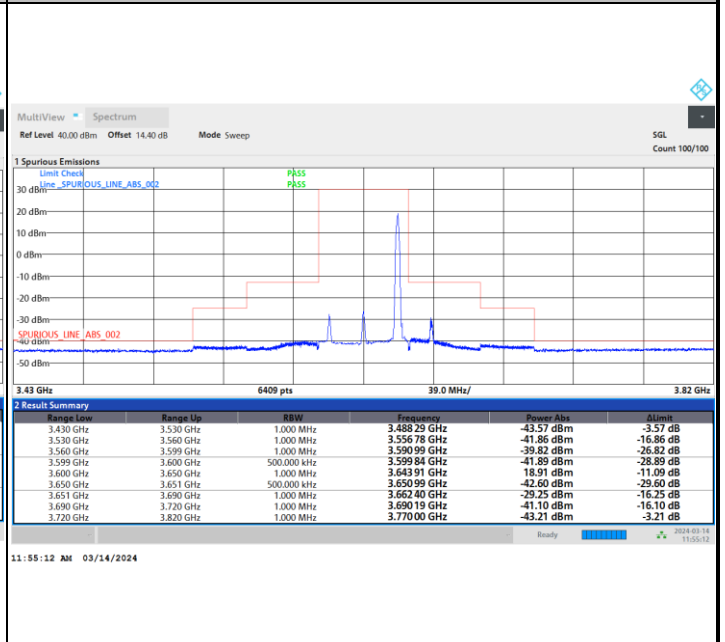

FR1 n48 / 40MHz / CP OFDM / 256QAM

Middle Channel

1RB0

1RBmax