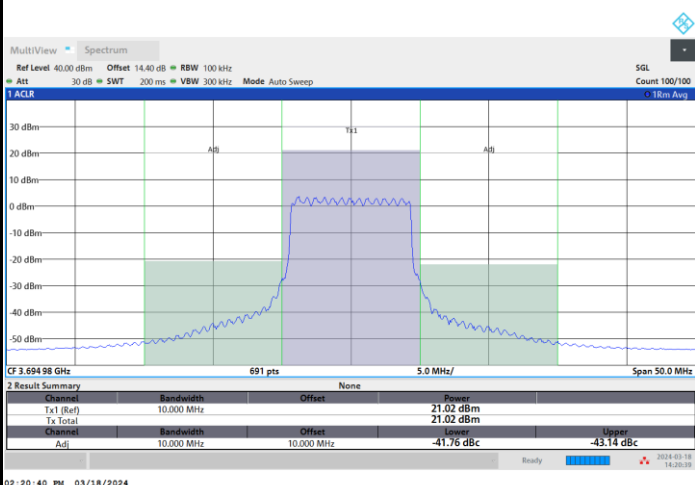

FR1 n48 / 10MHz / CP OFDM / 16QAM

Highest Channel

1RB0

1RBmax

Full RB