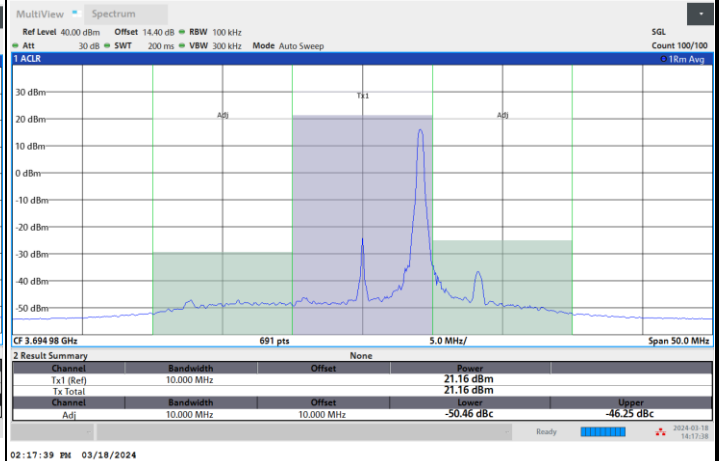

FR1 n48 / 10MHz / CP OFDM / QPSK

Highest Channel

1RB0

1RBmax