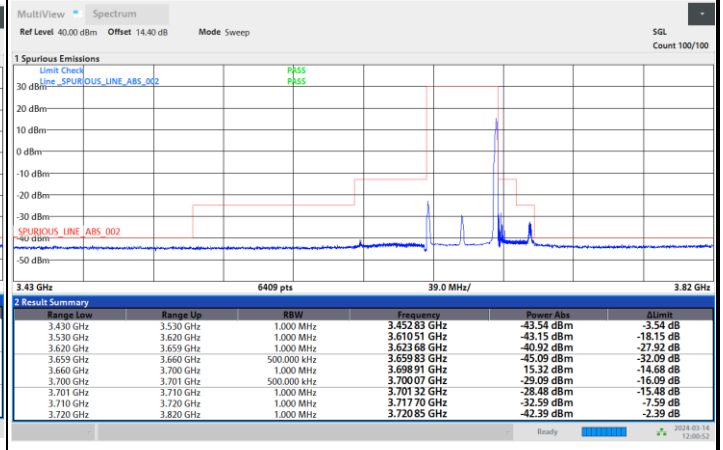

Highest Channel

1RB0

1RBmax

Full RB

FR1 n48 / 40MHz / CP OFDM / 64QAM

Lowest Channel

1RB0

1RBmax