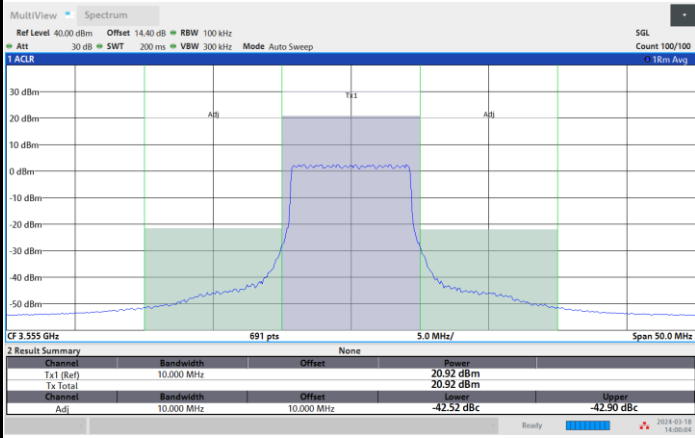

1RBmax

Full RB

Adjacent Channel Leakage Ratio (ACLR)

FR1 n48 / 10MHz / CP OFDM / QPSK

Lowest Channel

1RB0

1RBmax

Full RB