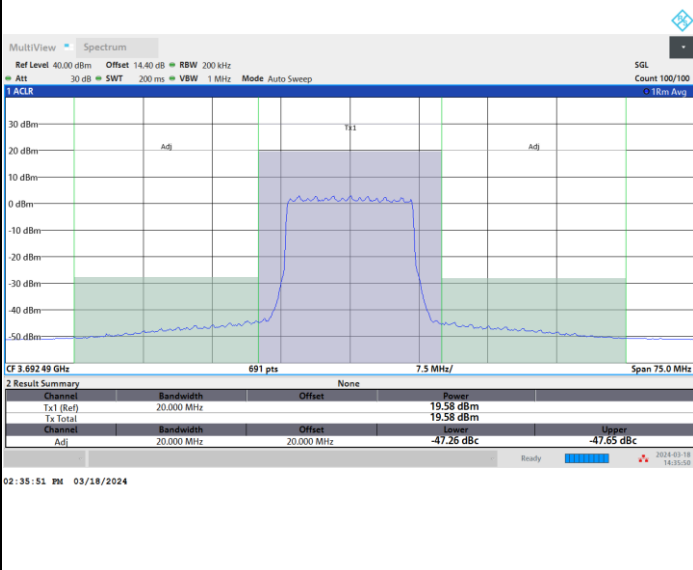

FR1 n48 / 15MHz / CP OFDM / 256QAM

Highest Channel

Full RB