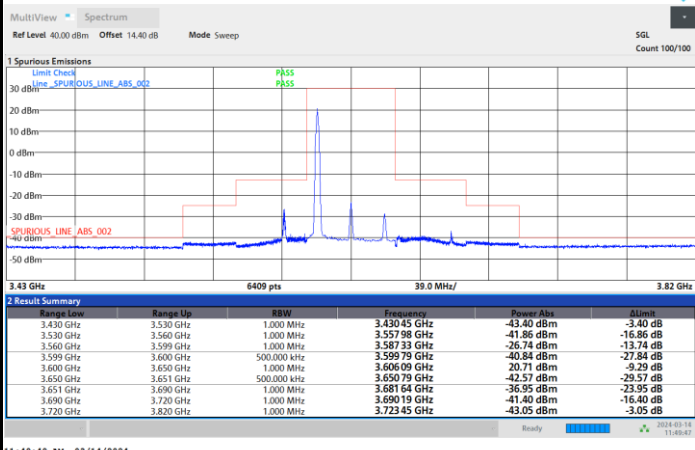

FR1 n48 / 40MHz / CP OFDM / 16QAM

Middle Channel

1RB0

1RBmax

11:49:49 AM 03/14/2024

11:50:35 AM 03/14/2024