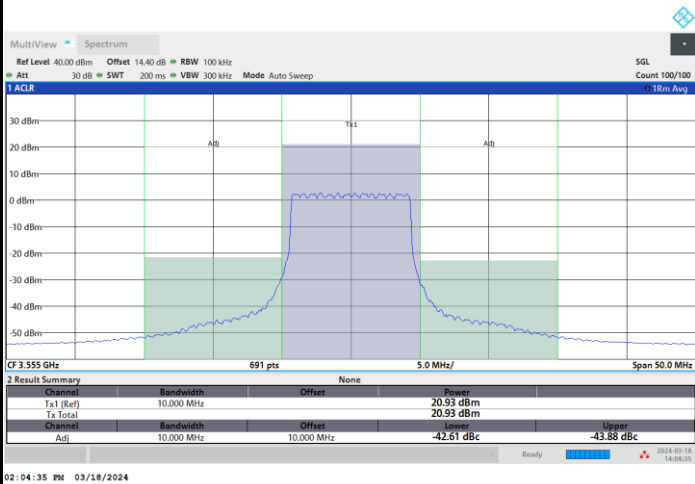

Full RB

FR1 n48 / 10MHz / CP OFDM / 64QAM

Lowest Channel

1RB0

1RBmax

Full RB

FR1 n48 / 10MHz / CP OFDM / 64QAM

Middle Channel