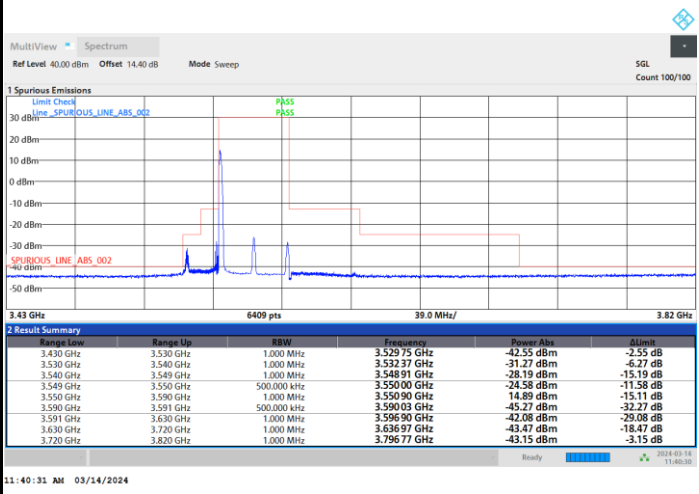

1RBmax

Full RB

FR1 n48 / 40MHz / CP OFDM / 16QAM

Lowest Channel

1RB0

1RBmax

Full RB

FR1 n48 / 40MHz / CP OFDM / 16QAM