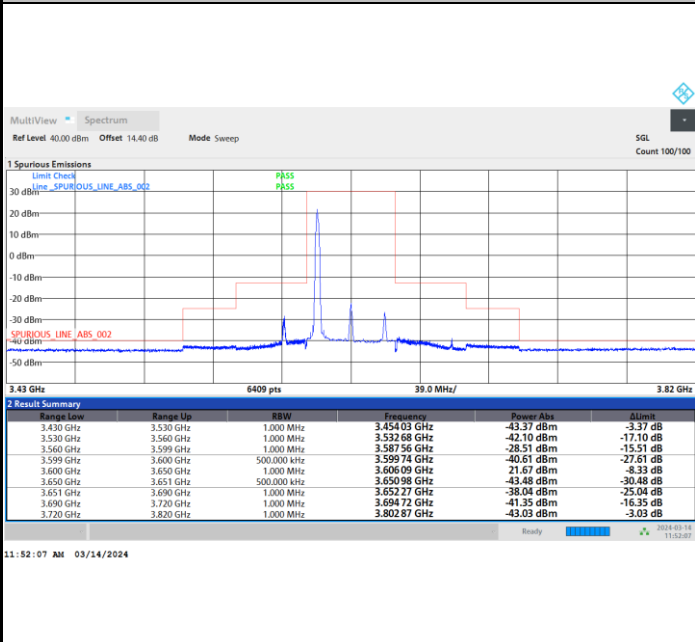

Full RB

FR1 n48 / 40MHz / CP OFDM / 64QAM

Middle Channel

1RB0

1RBmax

Full RB

FR1 n48 / 40MHz / CP OFDM / 64QAM

Highest Channel