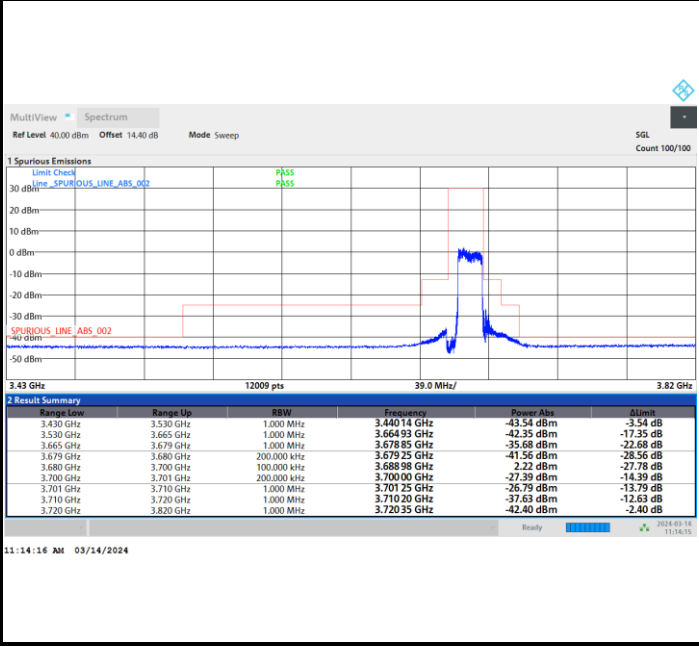

Full RB

FR1 n48 / 15MHz / CP OFDM / QPSK

Highest Channel

Full RB

FR1 n48 / 15MHz / CP OFDM / 16QAM

Lowest Channel

Full RB

FR1 n48 / 15MHz / CP OFDM / 16QAM