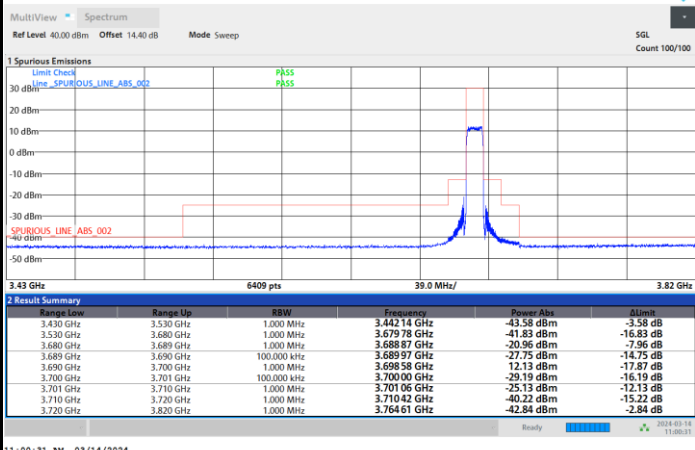

Full RB

11:00:31 AM 03/14/2024