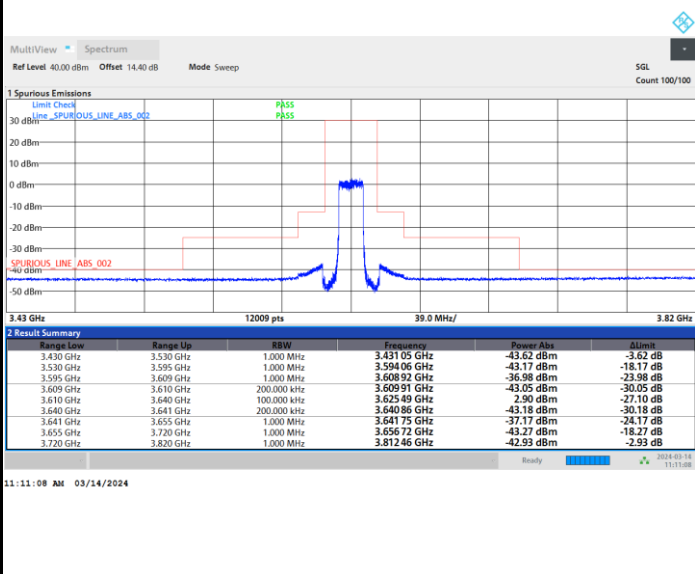

FR1 n48 / 15MHz / CP OFDM / QPSK

Middle Channel

Full RB