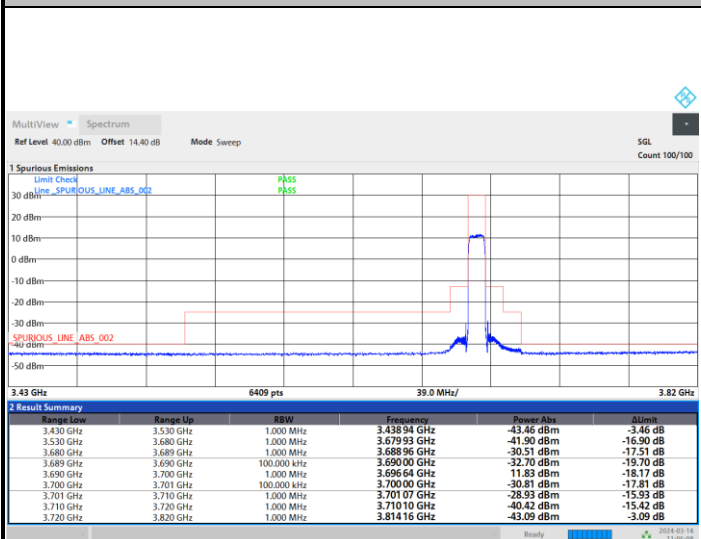

Full RB

11:05:09 AM 03/14/2024