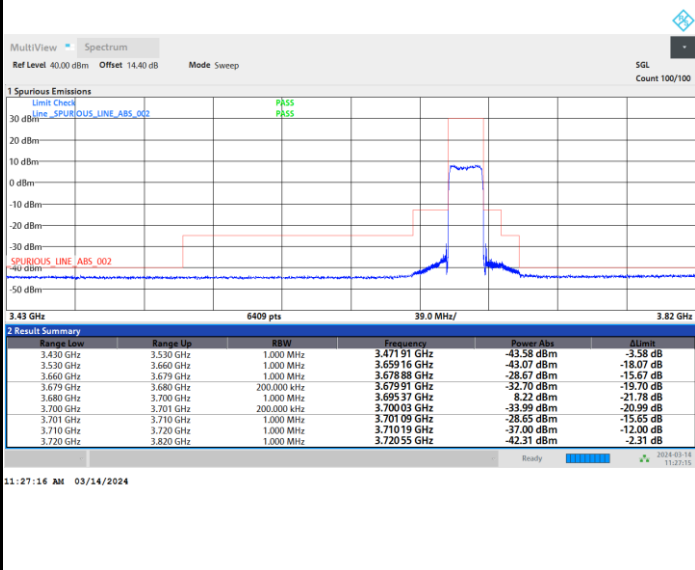

FR1 n48 / 20MHz / CP OFDM / 256QAM

Highest Channel

Full RB