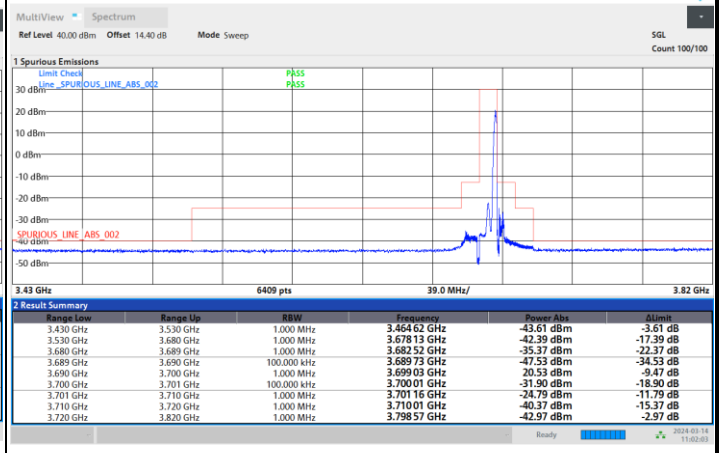

Middle Channel

1RB0

1RBmax

Full RB

FR1 n48 / 10MHz / CP OFDM / 64QAM

Highest Channel

1RB0

1RBmax