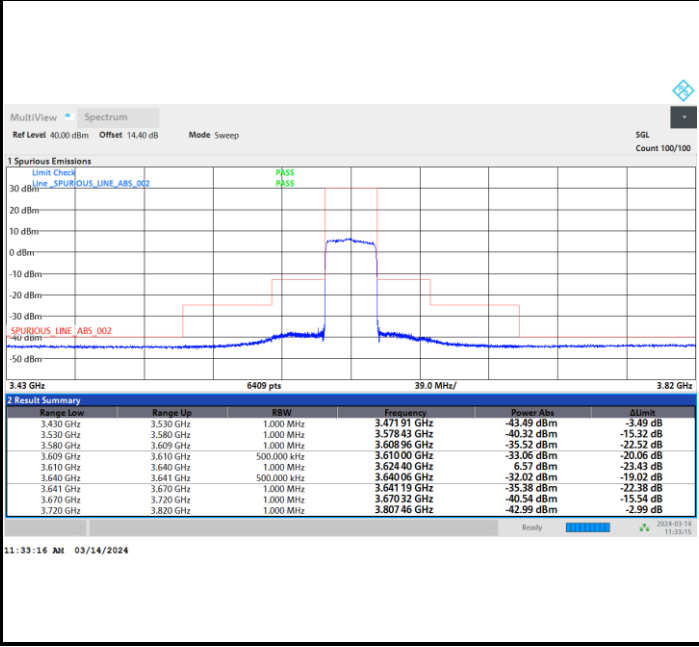

Full RB

FR1 n48 / 30MHz / CP OFDM / 256QAM

Middle Channel

Full RB

FR1 n48 / 30MHz / CP OFDM / 256QAM

Highest Channel

Full RB

FR1 n48 / 40MHz / CP OFDM / QPSK

Lowest Channel

1RB0

1RBmax

Full RB