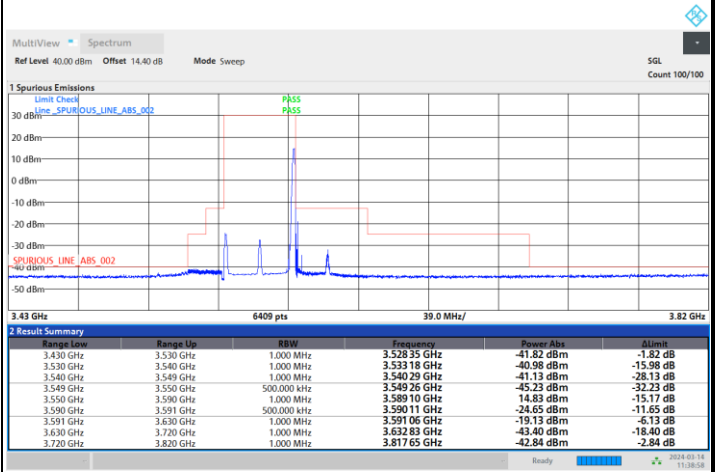

Full RB

FR1 n48 / 30MHz / CP OFDM / 256QAM

Middle Channel

Full RB

FR1 n48 / 30MHz / CP OFDM / 256QAM

Highest Channel

Full RB

FR1 n48 / 40MHz / CP OFDM / QPSK

Lowest Channel

1RB0

1RBmax

Full RB