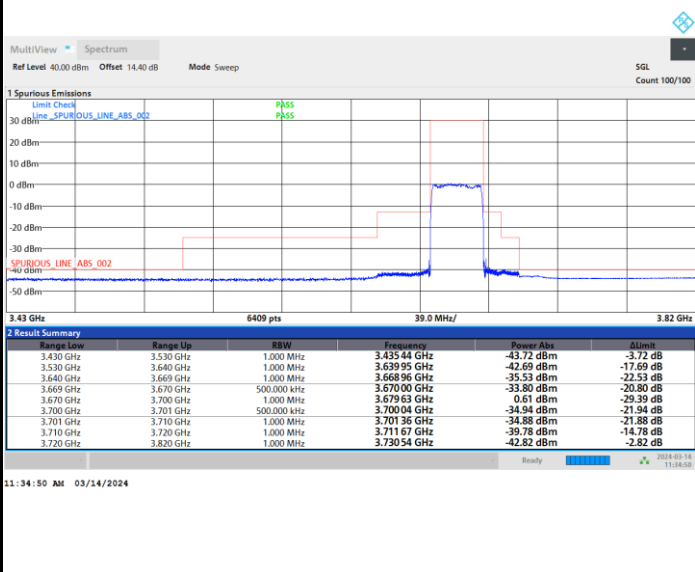

Middle Channel

Full RB

FR1 n48 / 30MHz / CP OFDM / 16QAM

Highest Channel

Full RB

FR1 n48 / 30MHz / CP OFDM / 64QAM

Lowest Channel

Full RB