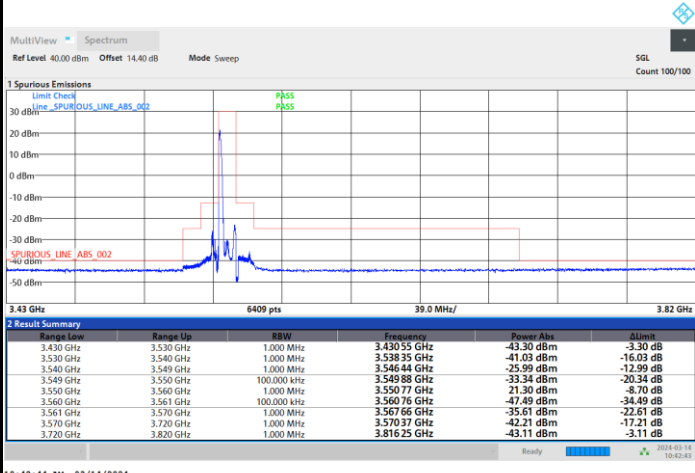

Full RB

11:00:31 AM 03/14/2024

FR1 n48 / 10MHz / CP OFDM / 64QAM

Lowest Channel

1RB0

1RBmax

Full RB

FR1 n48 / 10MHz / CP OFDM / 64QAM