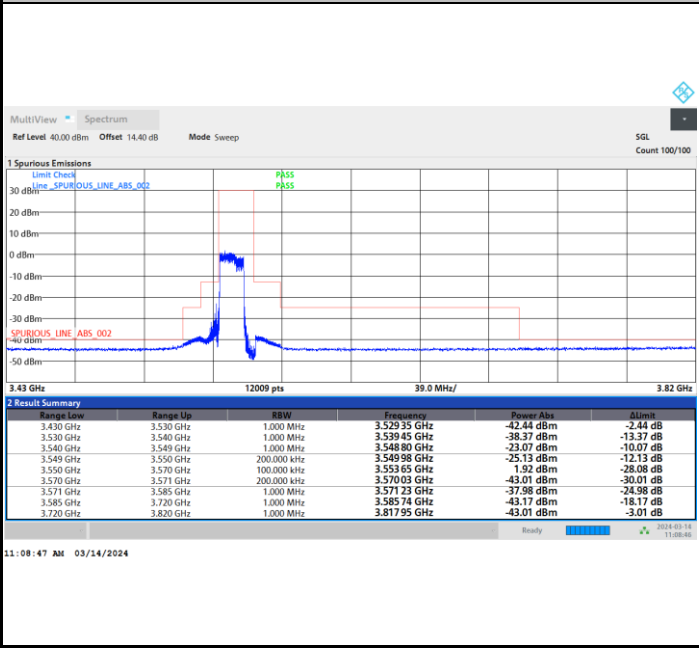

Full RB

FR1 n48 / 15MHz / CP OFDM / QPSK

Highest Channel

Full RB

FR1 n48 / 15MHz / CP OFDM / 16QAM

Lowest Channel

Full RB

FR1 n48 / 15MHz / CP OFDM / 16QAM