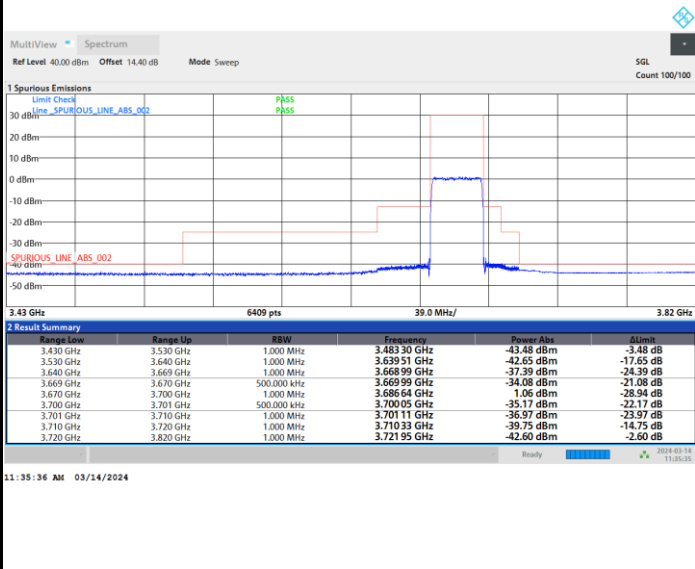

FR1 n48 / 30MHz / CP OFDM / 64QAM

Middle Channel

Full RB

FR1 n48 / 30MHz / CP OFDM / 64QAM

Highest Channel

Full RB

FR1 n48 / 30MHz / CP OFDM / 256QAM

Lowest Channel