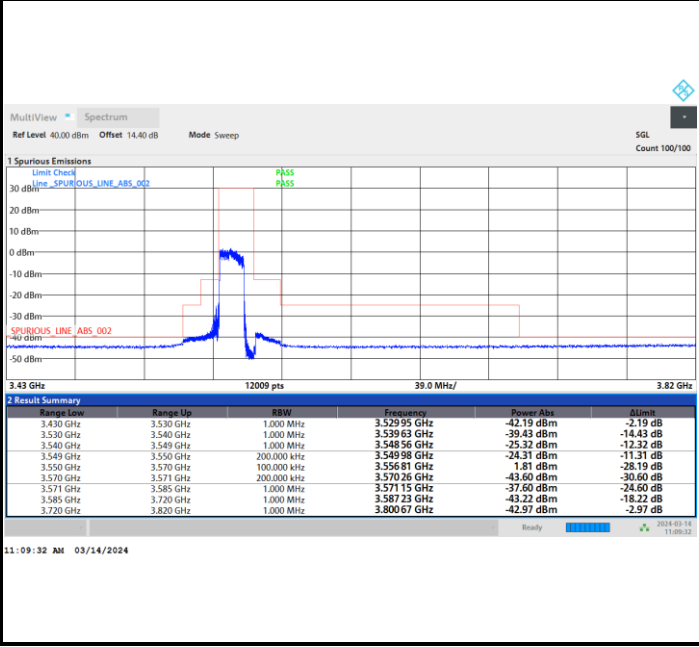

Middle Channel

Full RB

FR1 n48 / 15MHz / CP OFDM / 16QAM

Highest Channel

Full RB

FR1 n48 / 15MHz / CP OFDM / 64QAM

Lowest Channel

Full RB