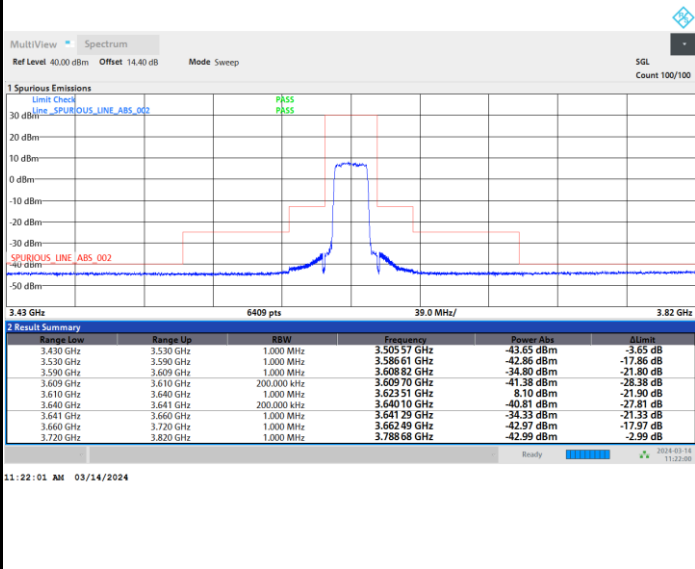

FR1 n48 / 20MHz / CP OFDM / 16QAM

Lowest Channel

Full RB

FR1 n48 / 20MHz / CP OFDM / 16QAM

Middle Channel

Full RB

FR1 n48 / 20MHz / CP OFDM / 16QAM

Highest Channel