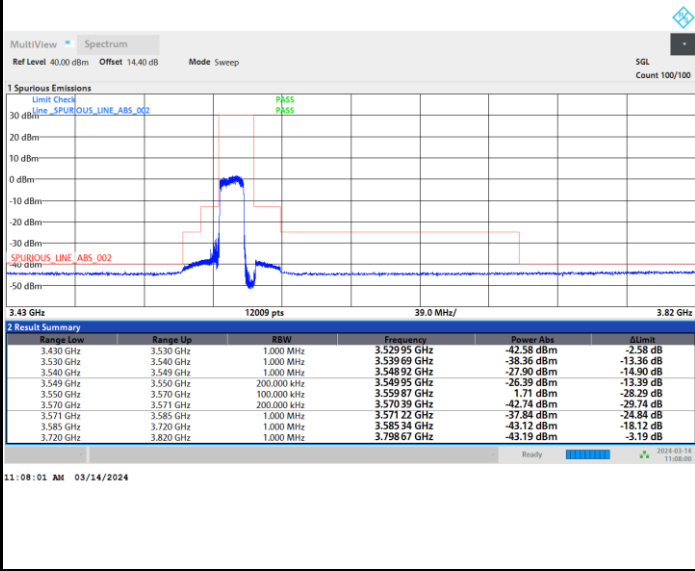

11:04:23 AM 03/14/2024

Full RB

11:05:09 AM 03/14/2024

FR1 n48 / 15MHz / CP OFDM / QPSK

Lowest Channel

Full RB

FR1 n48 / 15MHz / CP OFDM / QPSK

Middle Channel