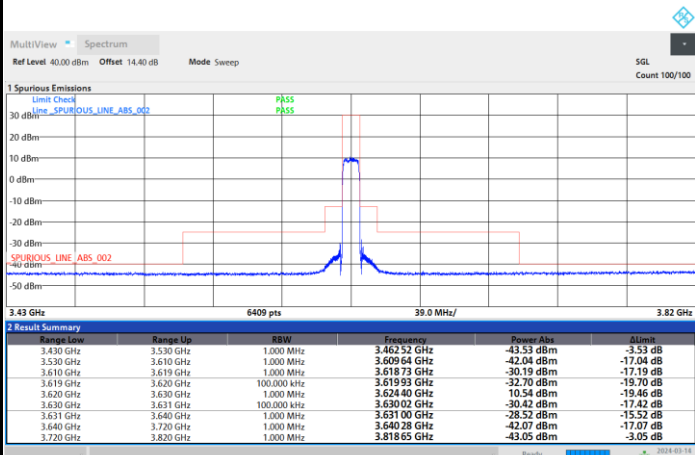

FR1 n48 / 10MHz / CP OFDM / 256QAM

Middle Channel

1RB0

1RBmax

Full RB