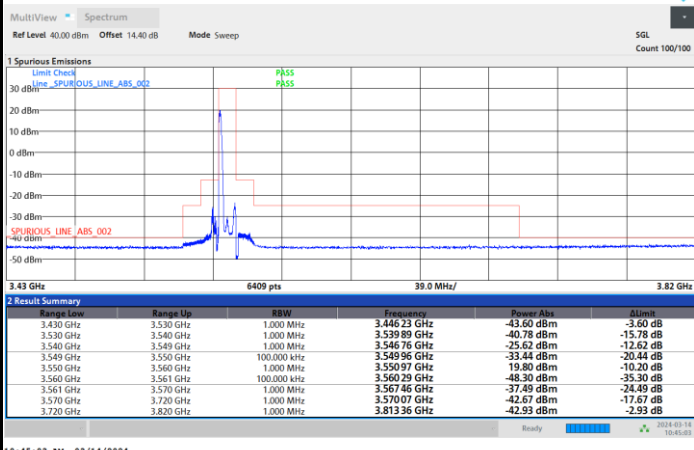

Full RB

FR1 n48 / 10MHz / CP OFDM / 256QAM

Lowest Channel

1RB0

1RBmax

Full RB

FR1 n48 / 10MHz / CP OFDM / 256QAM

Middle Channel