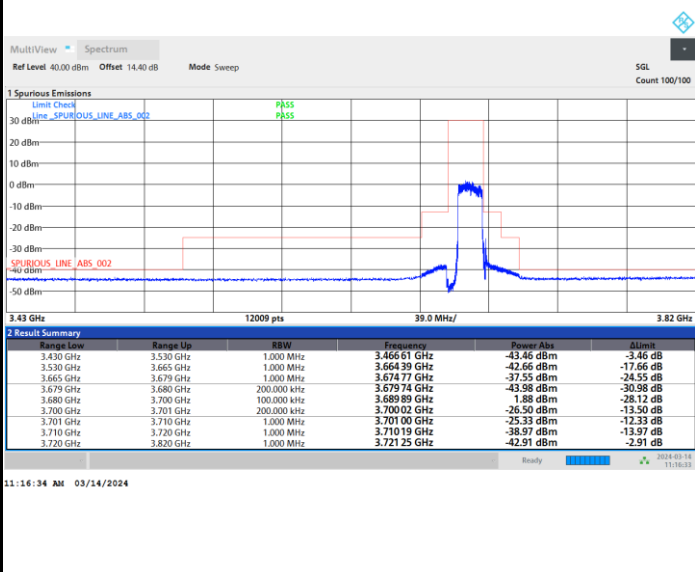

Full RB

FR1 n48 / 15MHz / CP OFDM / 256QAM

Middle Channel

Full RB

FR1 n48 / 15MHz / CP OFDM / 256QAM

Highest Channel

Full RB

FR1 n48 / 20MHz / CP OFDM / QPSK