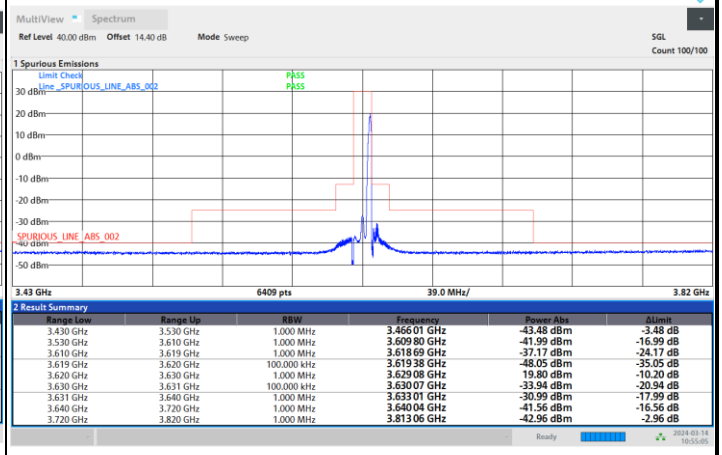

FR1 n48 / 10MHz / CP OFDM / 256QAM

Middle Channel

1RB0

1RBmax