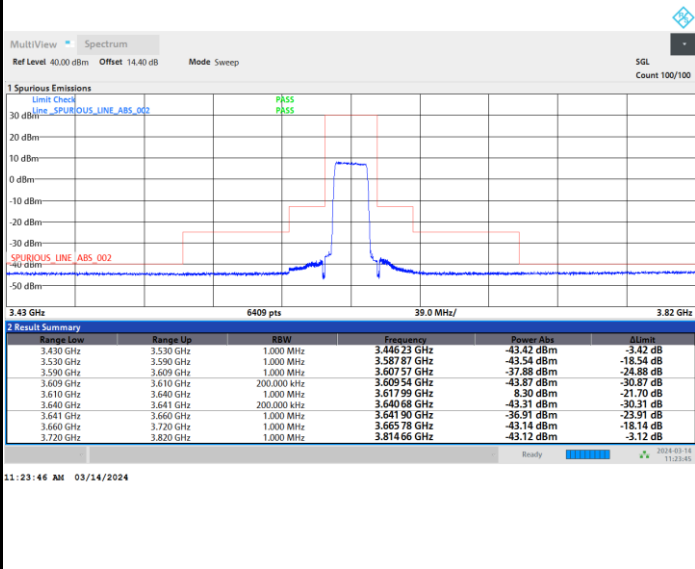

Highest Channel

Full RB

FR1 n48 / 20MHz / CP OFDM / 256QAM

Lowest Channel

Full RB

FR1 n48 / 20MHz / CP OFDM / 256QAM

Middle Channel

Full RB