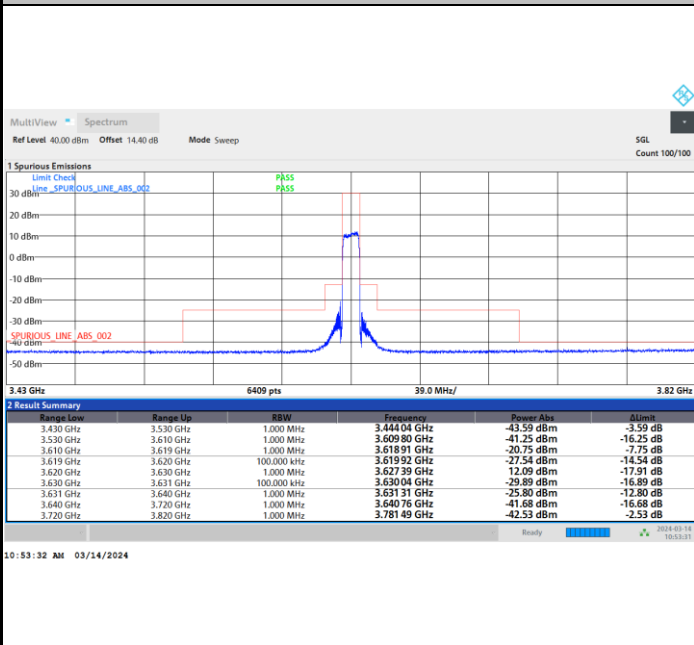

FR1 n48 / 10MHz / CP OFDM / 64QAM

Middle Channel

1RB0

1RBmax

Full RB