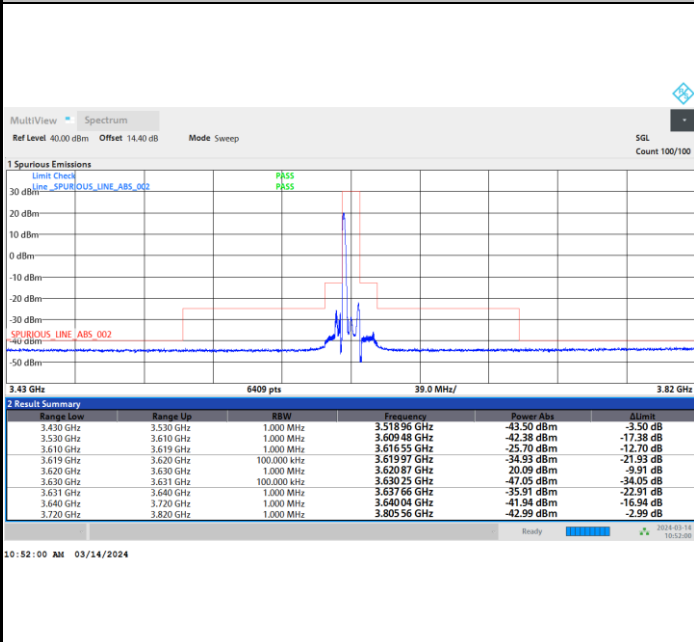

FR1 n48 / 10MHz / CP OFDM / 64QAM

Middle Channel

1RB0

1RBmax