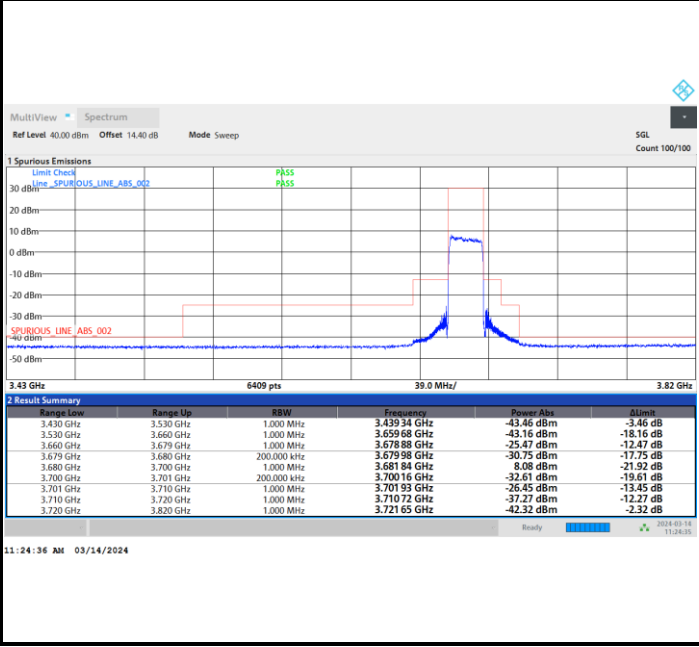

Lowest Channel

Full RB

FR1 n48 / 20MHz / CP OFDM / QPSK

Middle Channel

Full RB

FR1 n48 / 20MHz / CP OFDM / QPSK

Highest Channel

Full RB