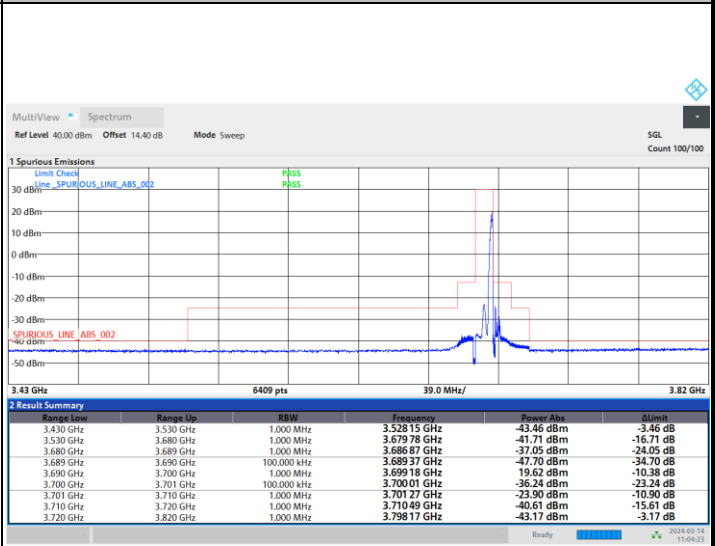

1RB0

1RBmax

Full RB

FR1 n48 / 10MHz / CP OFDM / 256QAM

Highest Channel

1RB0

1RBmax

11:03:37 AM 03/14/2024