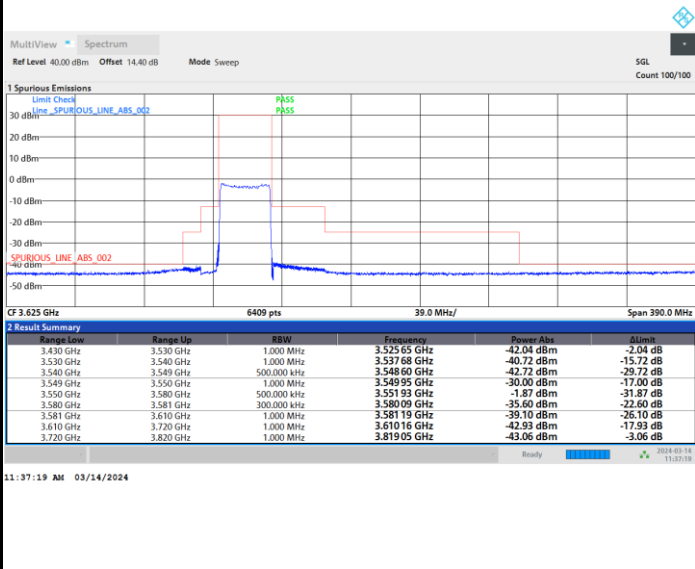

FR1 n48 / 20MHz / CP OFDM / 256QAM

Highest Channel

Full RB

FR1 n48 / 30MHz / CP OFDM / QPSK

Lowest Channel

Full RB

FR1 n48 / 30MHz / CP OFDM / QPSK

Middle Channel