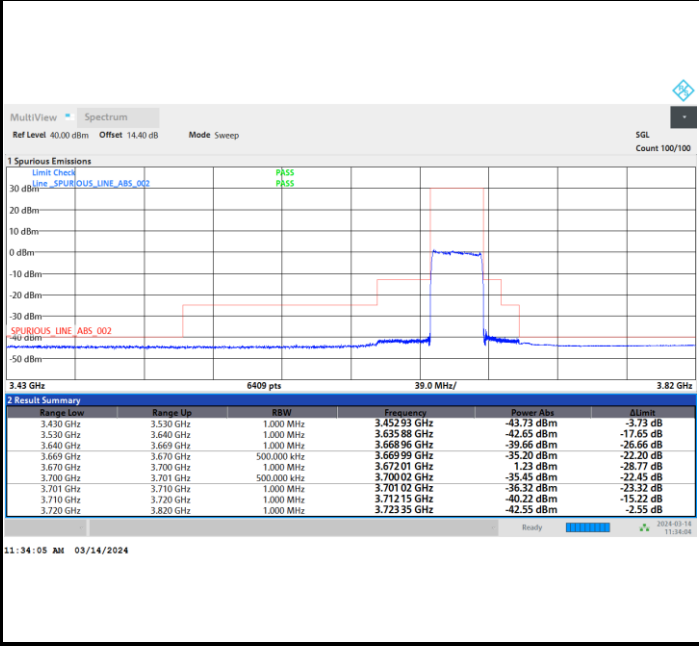

Full RB

FR1 n48 / 30MHz / CP OFDM / QPSK

Highest Channel

Full RB

FR1 n48 / 30MHz / CP OFDM / 16QAM

Lowest Channel

Full RB

FR1 n48 / 30MHz / CP OFDM / 16QAM