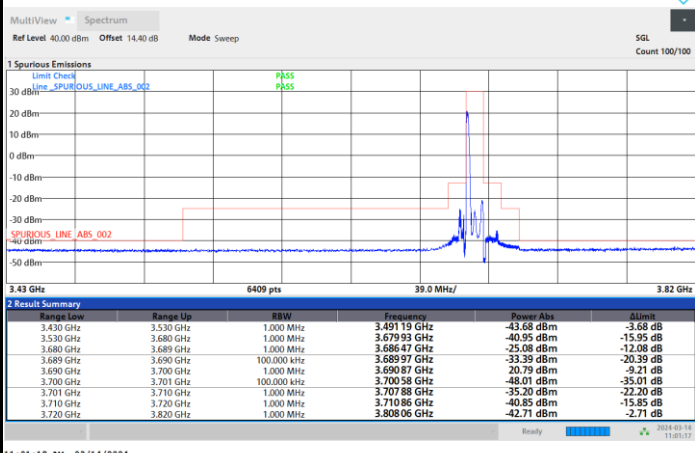

Middle Channel

1RB0

1RBmax

Full RB

FR1 n48 / 10MHz / CP OFDM / 64QAM

Highest Channel

1RB0

1RBmax