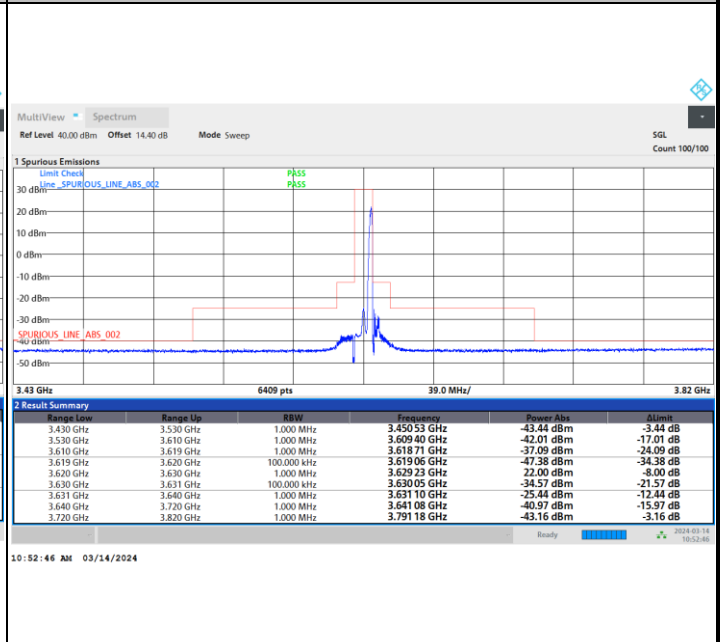

FR1 n48 / 10MHz / CP OFDM / 64QAM

Middle Channel

1RB0

1RBmax