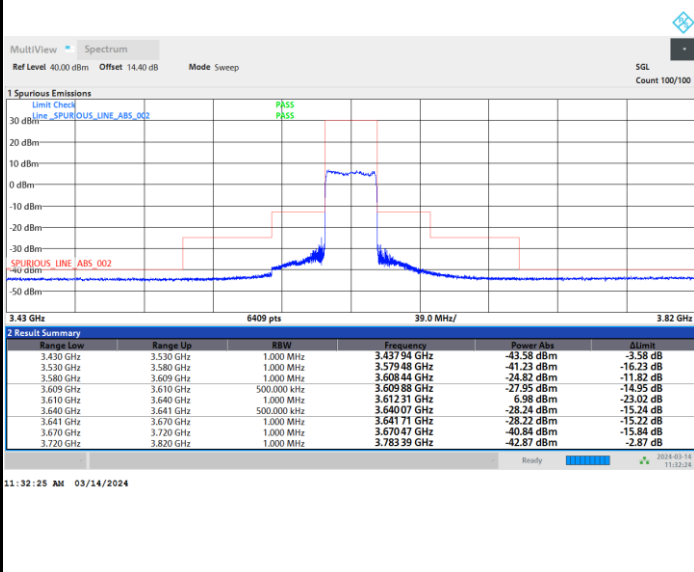

FR1 n48 / 30MHz / CP OFDM / 64QAM

Middle Channel

Full RB