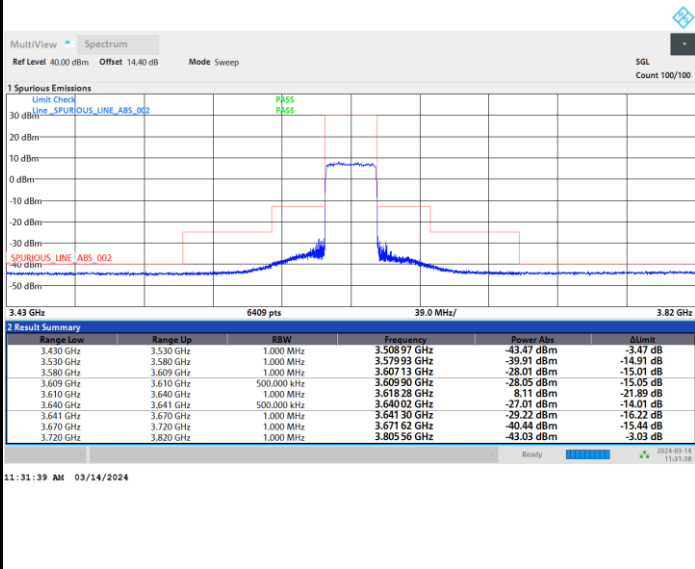

FR1 n48 / 30MHz / CP OFDM / 16QAM

Middle Channel

Full RB