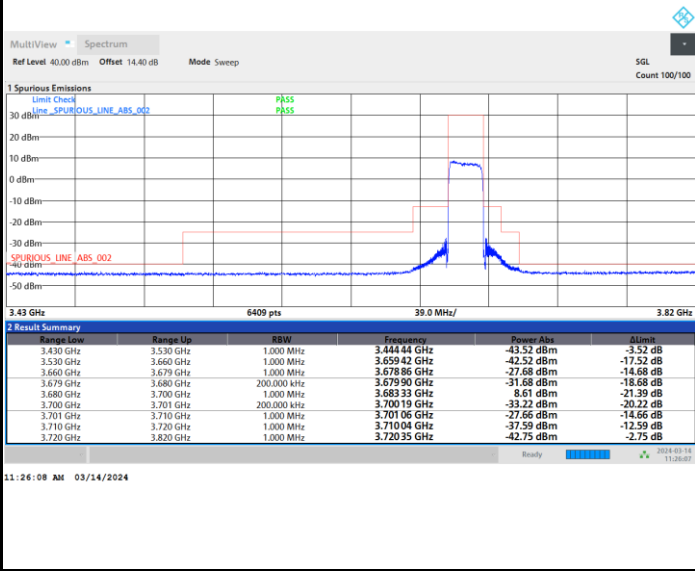

FR1 n48 / 20MHz / CP OFDM / 64QAM

Highest Channel

Full RB