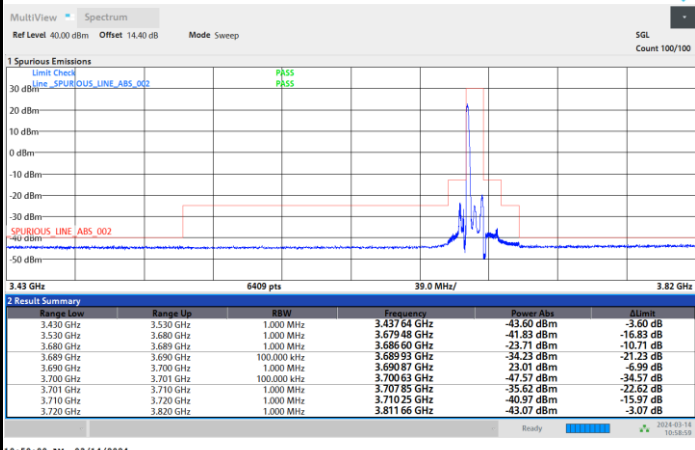

1RBmax

Full RB

FR1 n48 / 10MHz / CP OFDM / 16QAM

Highest Channel

1RB0

1RBmax

10:59:00 AM 03/14/2024

10:59:45 AM 03/14/2024