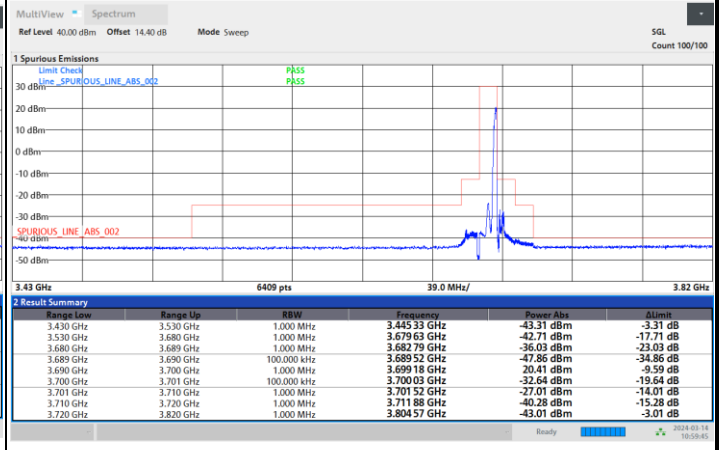

1RBmax

Full RB

FR1 n48 / 10MHz / CP OFDM / 16QAM

Highest Channel

1RB0

1RBmax

10:59:00 AM 03/14/2024

10:59:45 AM 03/14/2024