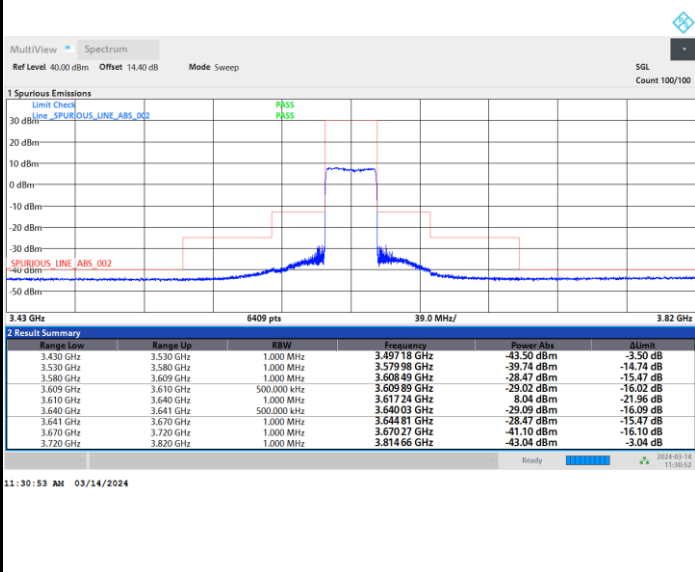

FR1 n48 / 30MHz / CP OFDM / QPSK

Middle Channel

Full RB