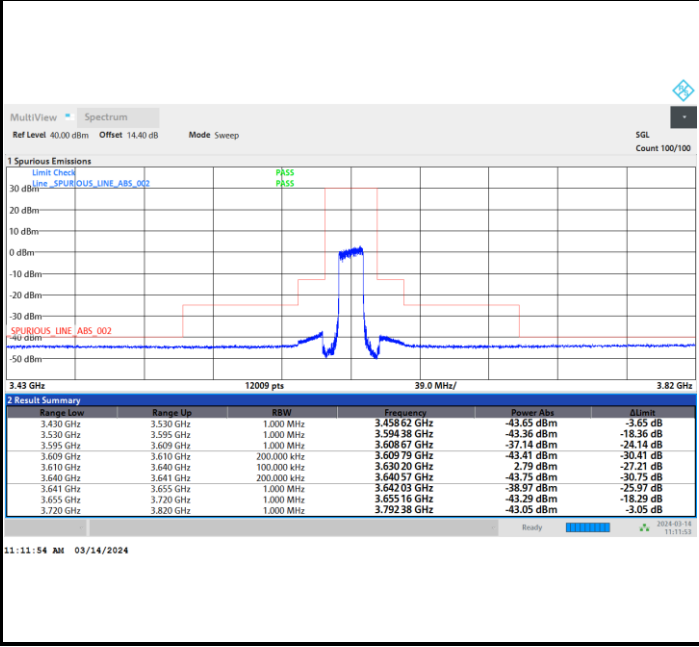

FR1 n48 / 15MHz / CP OFDM / 16QAM

Middle Channel

Full RB