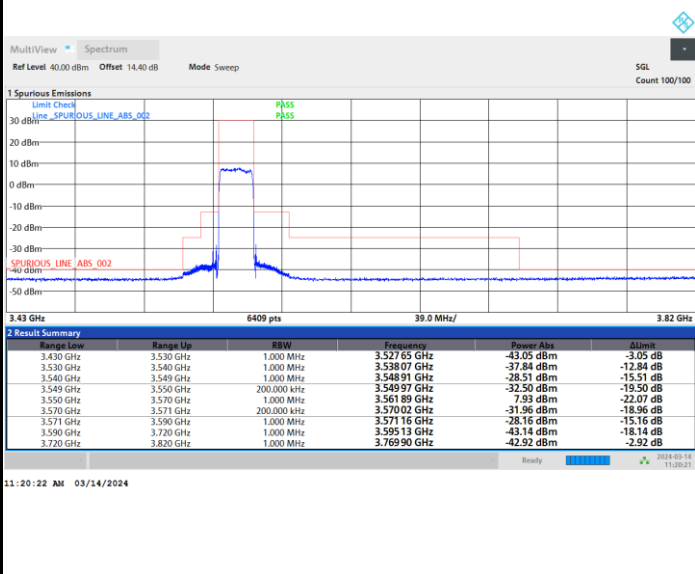

Highest Channel

Full RB

FR1 n48 / 20MHz / CP OFDM / 256QAM

Lowest Channel

Full RB

FR1 n48 / 20MHz / CP OFDM / 256QAM

Middle Channel

Full RB