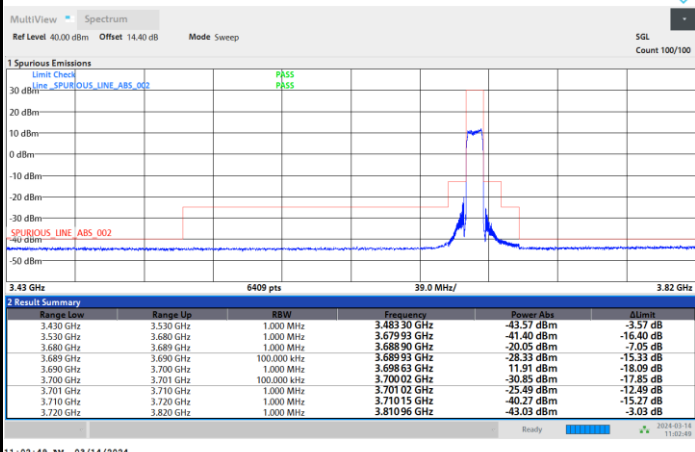

FR1 n48 / 10MHz / CP OFDM / 64QAM

Highest Channel

1RB0

1RBmax

Full RB