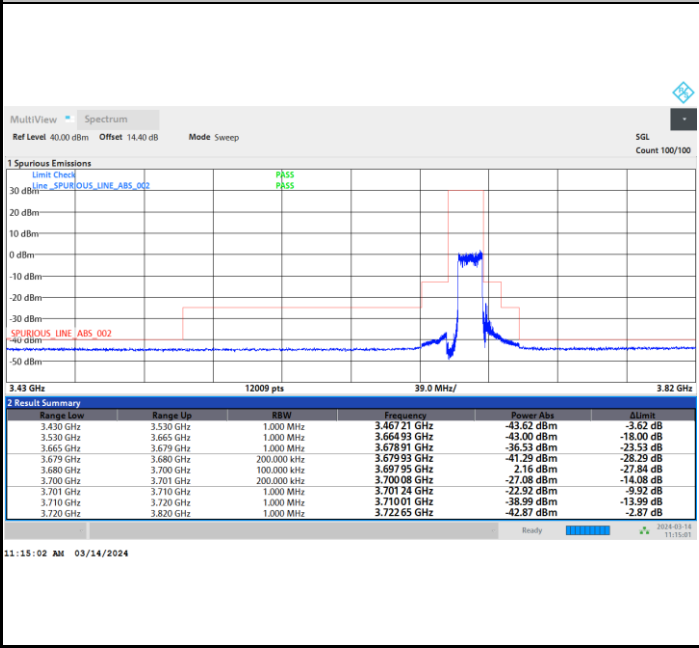

Middle Channel

Full RB

FR1 n48 / 15MHz / CP OFDM / 16QAM

Highest Channel

Full RB

FR1 n48 / 15MHz / CP OFDM / 64QAM

Lowest Channel

Full RB