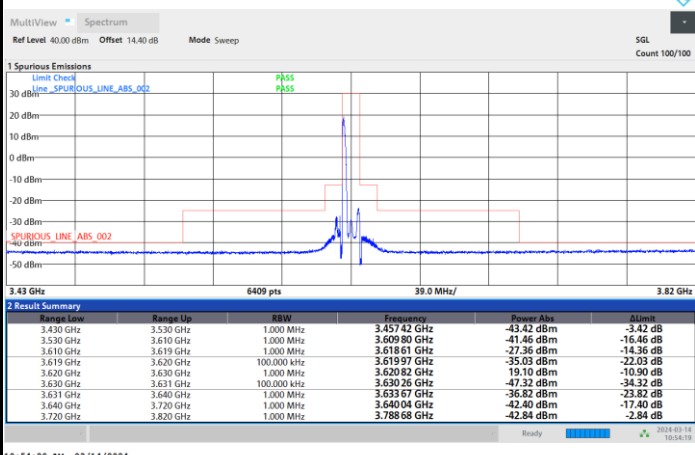

FR1 n48 / 10MHz / CP OFDM / 256QAM

Middle Channel

1RB0

1RBmax