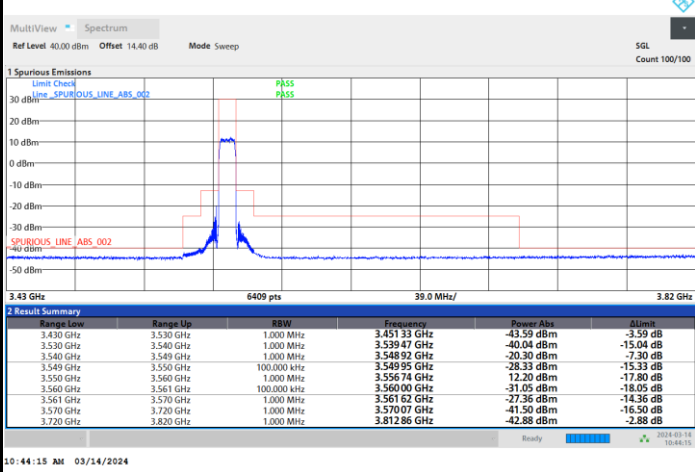

Full RB

11:00:31 AM 03/14/2024

FR1 n48 / 10MHz / CP OFDM / 64QAM

Lowest Channel

1RB0

1RBmax

Full RB

FR1 n48 / 10MHz / CP OFDM / 64QAM