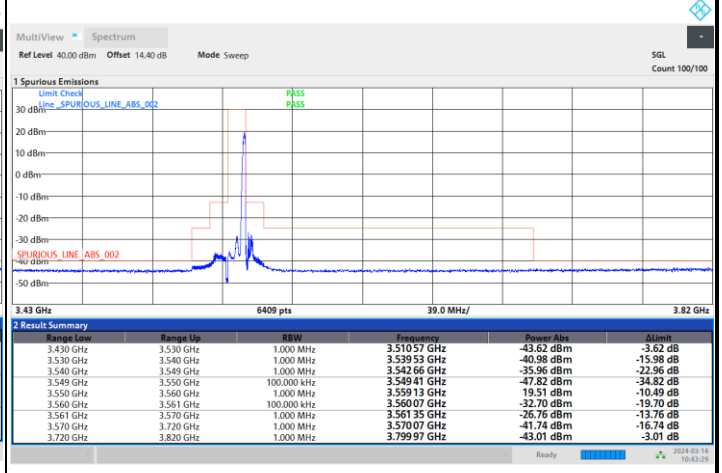

Full RB

11:00:31 AM 03/14/2024

FR1 n48 / 10MHz / CP OFDM / 64QAM

Lowest Channel

1RB0

1RBmax

Full RB

FR1 n48 / 10MHz / CP OFDM / 64QAM