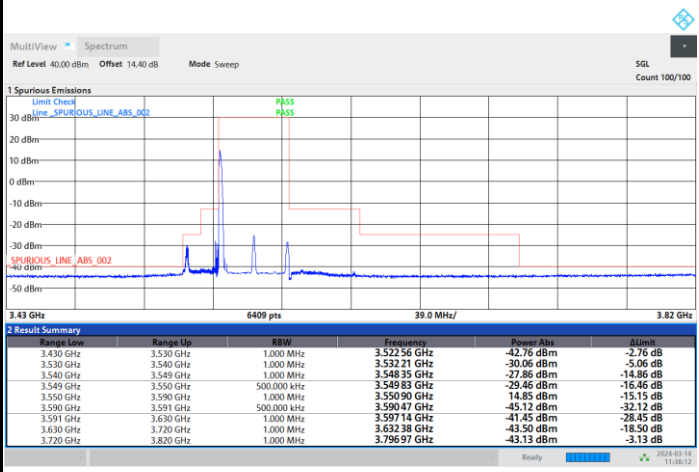

Full RB

FR1 n48 / 30MHz / CP OFDM / 256QAM

Middle Channel

Full RB

FR1 n48 / 30MHz / CP OFDM / 256QAM

Highest Channel

Full RB

FR1 n48 / 40MHz / CP OFDM / QPSK

Lowest Channel

1RB0

1RBmax

Full RB