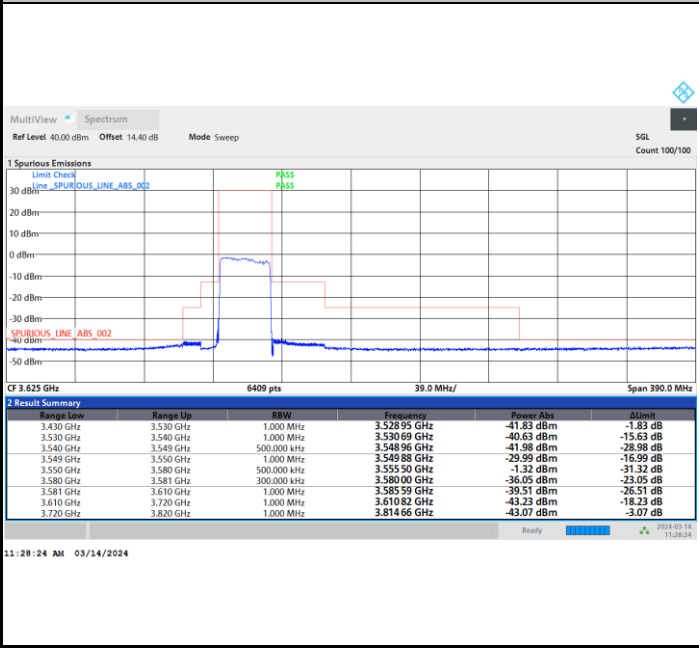

Full RB

FR1 n48 / 30MHz / CP OFDM / QPSK

Highest Channel

Full RB

FR1 n48 / 30MHz / CP OFDM / 16QAM

Lowest Channel

Full RB

FR1 n48 / 30MHz / CP OFDM / 16QAM