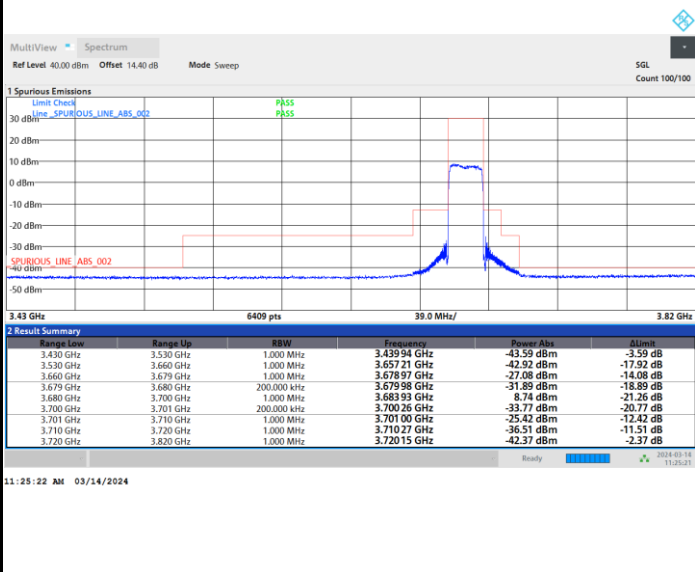

FR1 n48 / 20MHz / CP OFDM / 16QAM

Highest Channel

Full RB