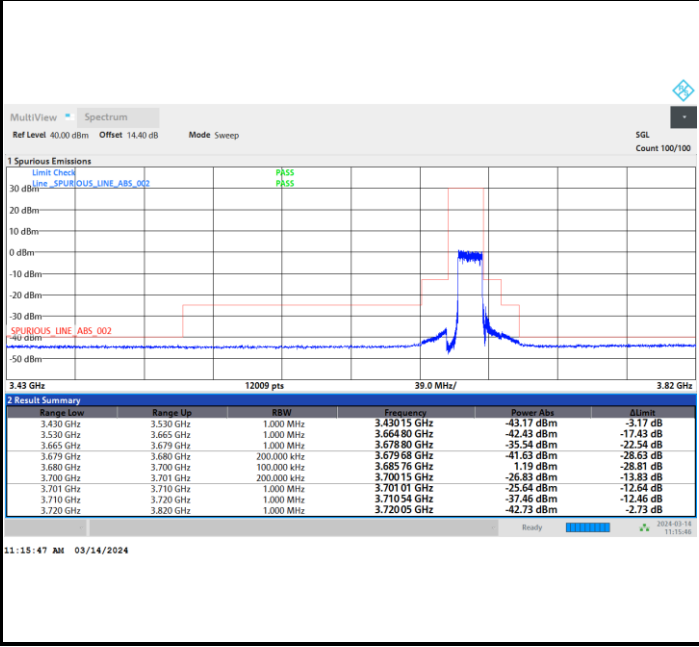

FR1 n48 / 15MHz / CP OFDM / 64QAM

Middle Channel

Full RB

FR1 n48 / 15MHz / CP OFDM / 64QAM

Highest Channel

Full RB

FR1 n48 / 15MHz / CP OFDM / 256QAM

Lowest Channel