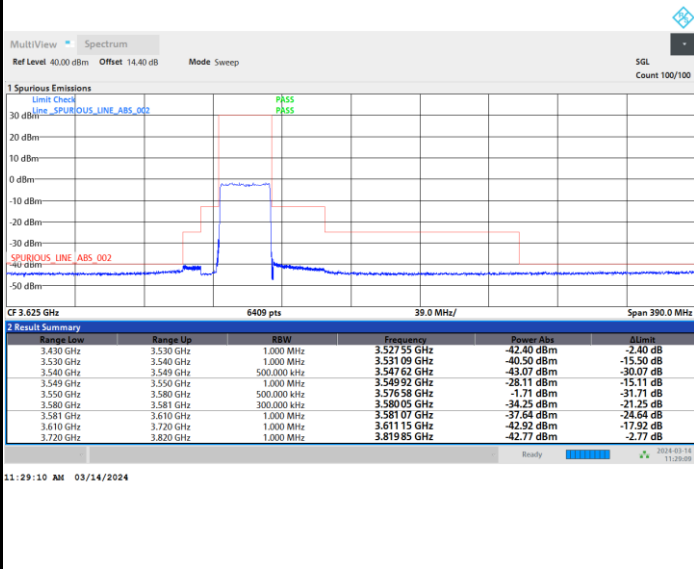

Middle Channel

Full RB

FR1 n48 / 30MHz / CP OFDM / 16QAM

Highest Channel

Full RB

FR1 n48 / 30MHz / CP OFDM / 64QAM

Lowest Channel

Full RB