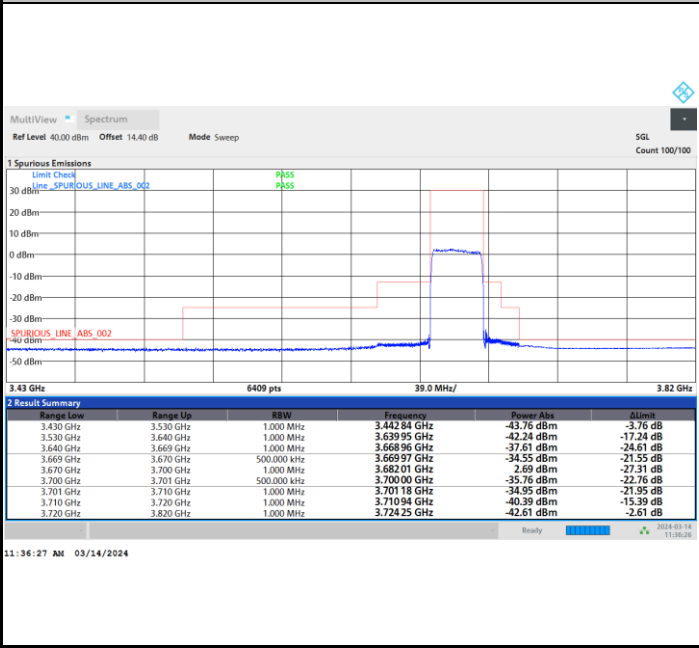

Full RB

FR1 n48 / 30MHz / CP OFDM / 256QAM

Middle Channel

Full RB

FR1 n48 / 30MHz / CP OFDM / 256QAM

Highest Channel

Full RB

FR1 n48 / 40MHz / CP OFDM / QPSK

Lowest Channel

1RB0

1RBmax

Full RB