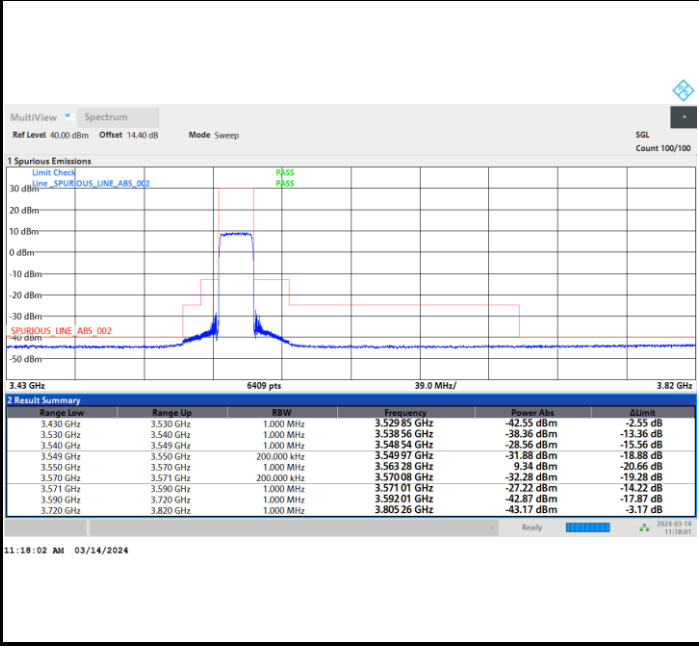

FR1 n48 / 20MHz / CP OFDM / QPSK

Lowest Channel

Full RB