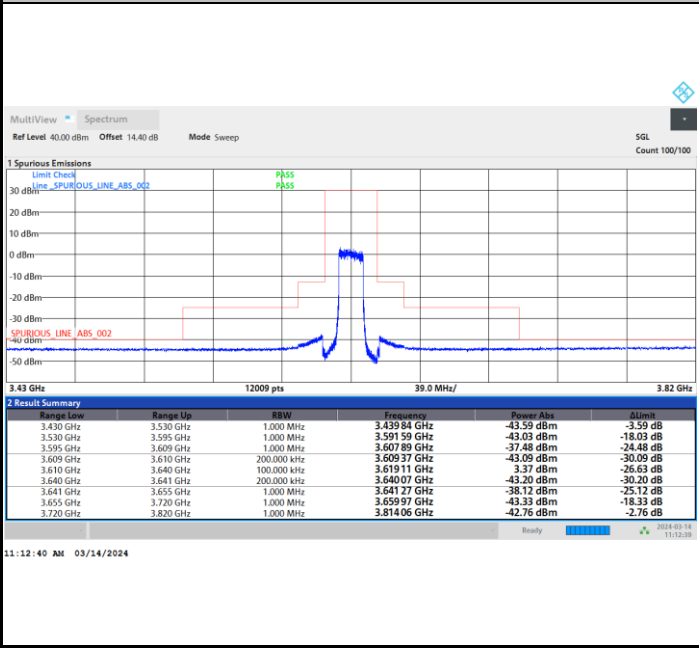

FR1 n48 / 15MHz / CP OFDM / 64QAM

Middle Channel

Full RB