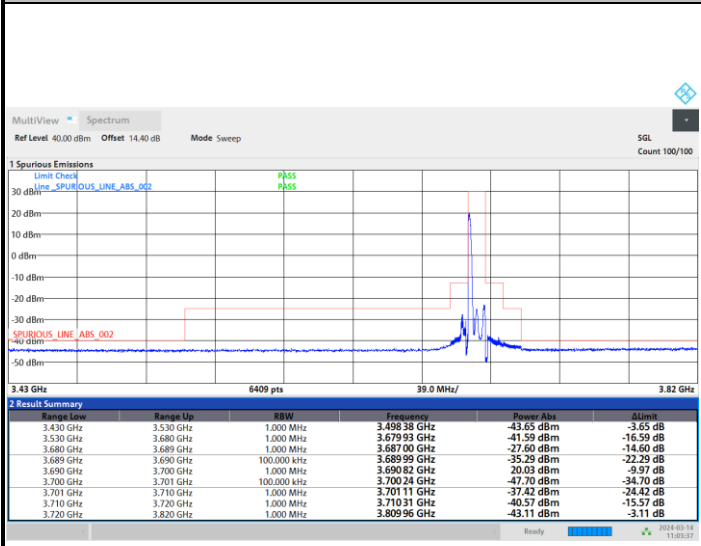

1RB0

1RBmax

Full RB

FR1 n48 / 10MHz / CP OFDM / 256QAM

Highest Channel

1RB0

1RBmax

11:03:37 AM 03/14/2024