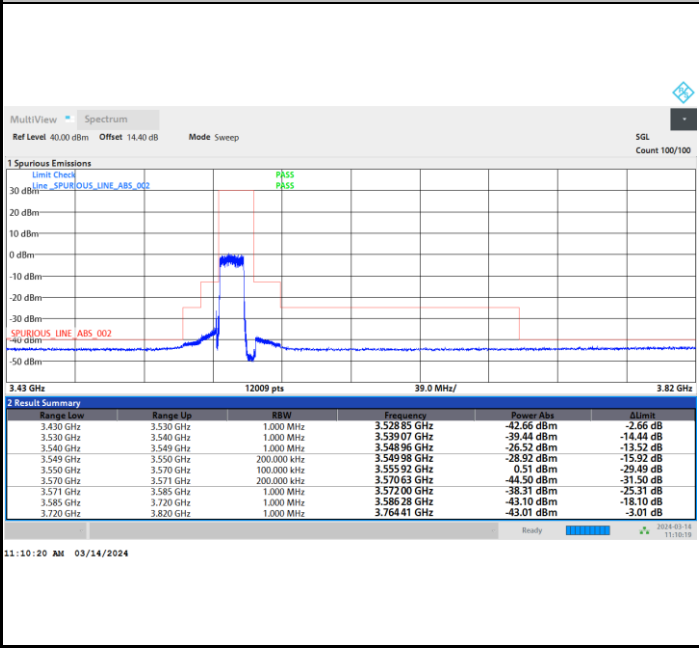

FR1 n48 / 15MHz / CP OFDM / 256QAM

Lowest Channel

Full RB