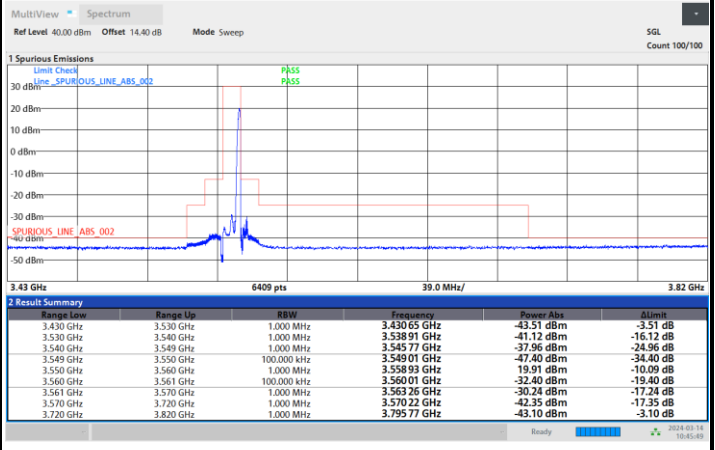

Full RB

FR1 n48 / 10MHz / CP OFDM / 256QAM

Lowest Channel

1RB0

1RBmax

Full RB

FR1 n48 / 10MHz / CP OFDM / 256QAM

Middle Channel