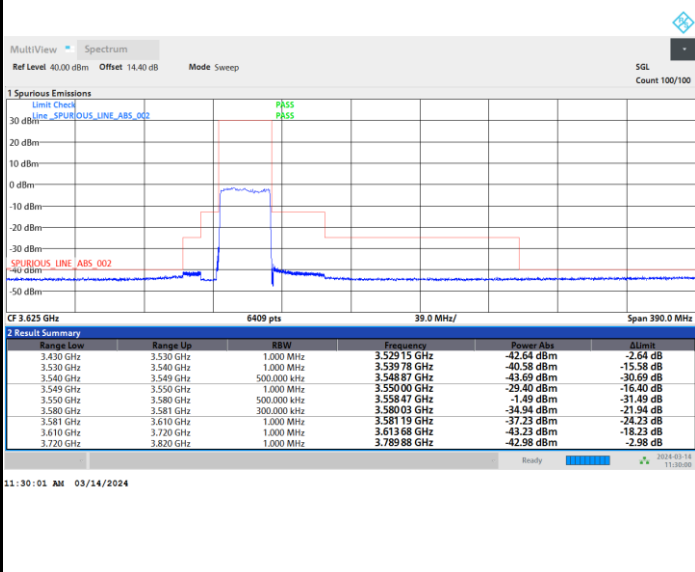

FR1 n48 / 30MHz / CP OFDM / 256QAM

Lowest Channel

Full RB