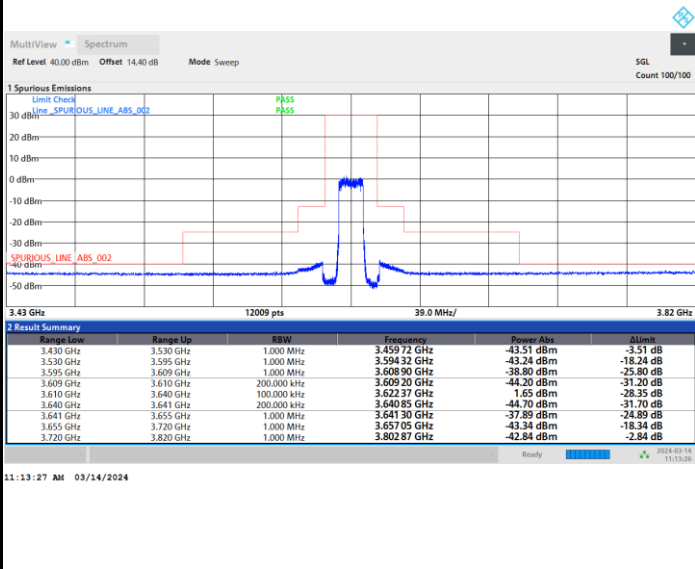

Full RB

FR1 n48 / 15MHz / CP OFDM / 256QAM

Middle Channel

Full RB

FR1 n48 / 15MHz / CP OFDM / 256QAM

Highest Channel

Full RB

FR1 n48 / 20MHz / CP OFDM / QPSK