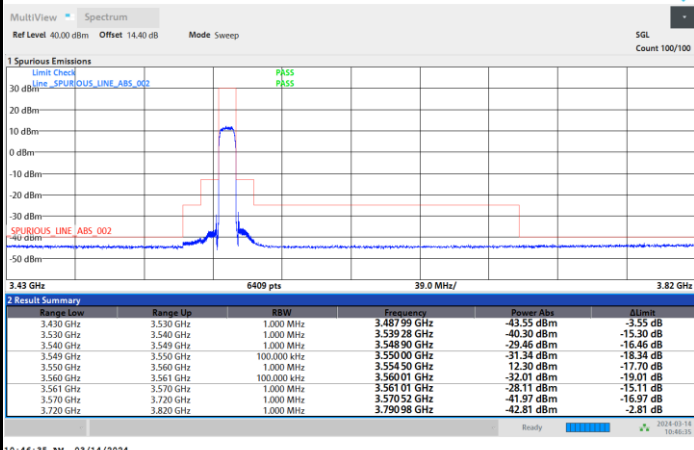

Full RB

FR1 n48 / 10MHz / CP OFDM / 256QAM

Lowest Channel

1RB0

1RBmax

Full RB

FR1 n48 / 10MHz / CP OFDM / 256QAM

Middle Channel