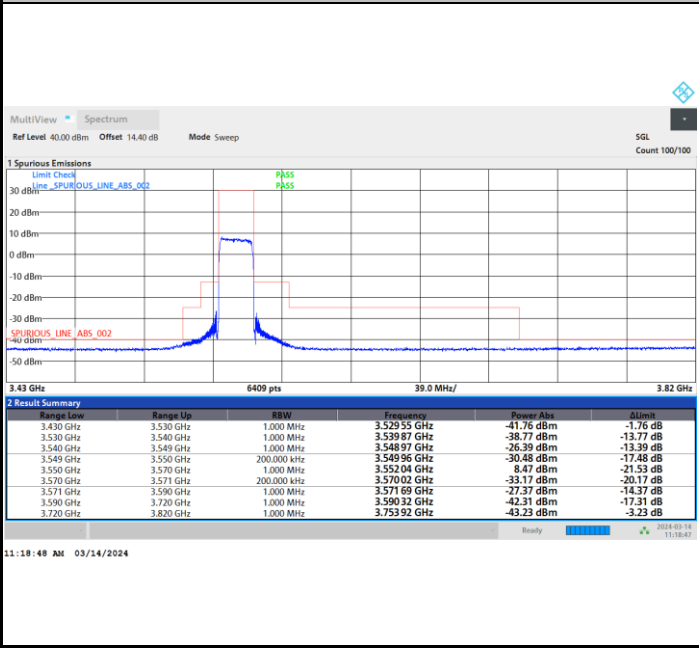

FR1 n48 / 20MHz / CP OFDM / 16QAM

Lowest Channel

Full RB