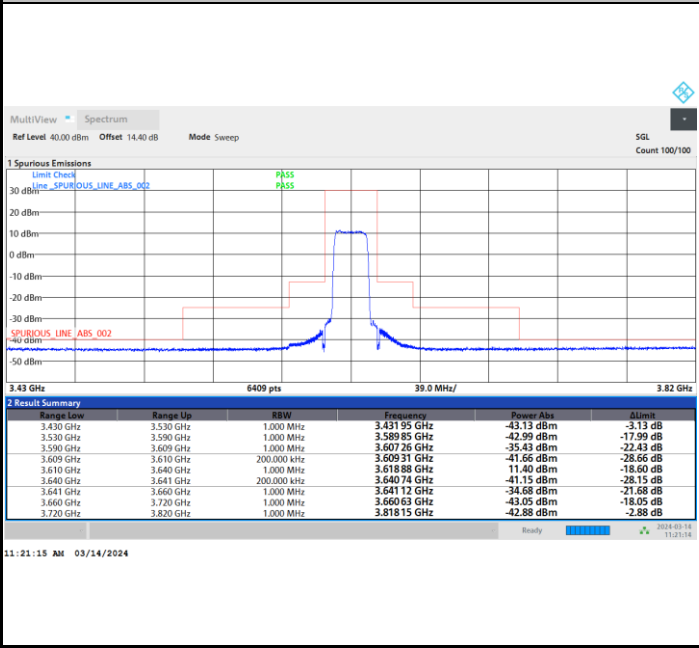

Lowest Channel

Full RB

FR1 n48 / 20MHz / CP OFDM / QPSK

Middle Channel

Full RB

FR1 n48 / 20MHz / CP OFDM / QPSK

Highest Channel

Full RB