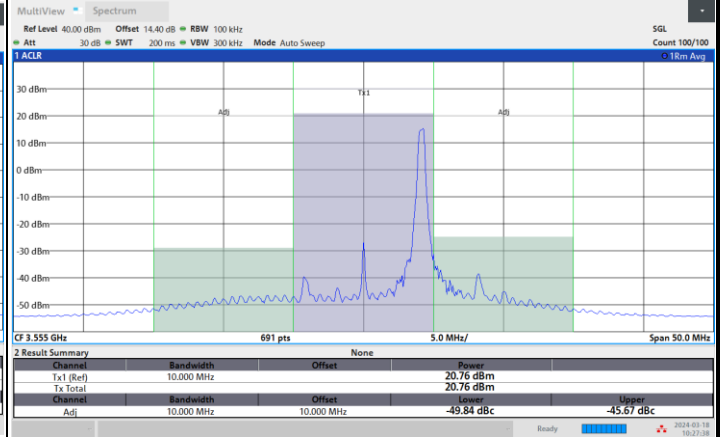

Highest Channel

1RB0

1RBmax

Full RB

# Adjacent Channel Leakage Ratio (ACLR)

FR1 n48 / 10MHz / CP OFDM / QPSK

Lowest Channel

1RB0

1RBmax

Full RB

FR1 n48 / 10MHz / CP OFDM / QPSK

Middle Channel