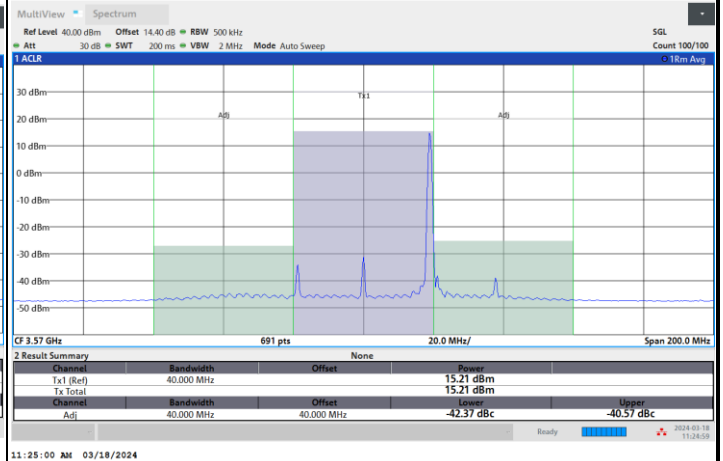

FR1 n48 / 40MHz / CP OFDM / 16QAM

Lowest Channel

1RB0

1RBmax