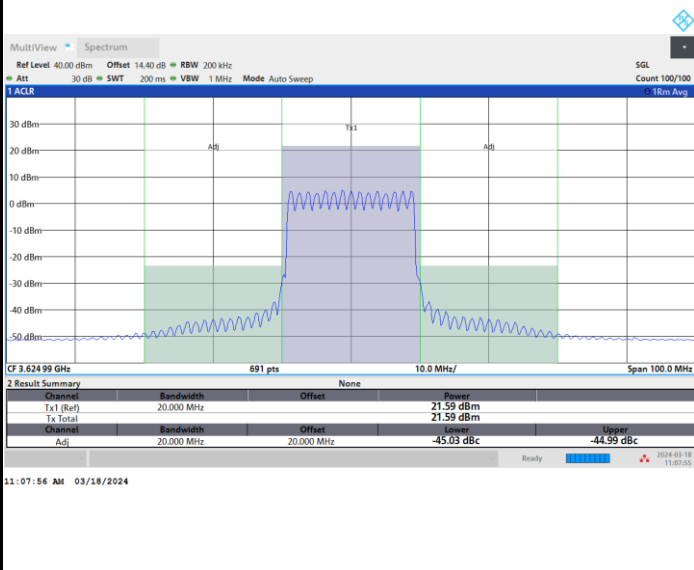

FR1 n48 / 20MHz / CP OFDM / 64QAM

Middle Channel

Full RB