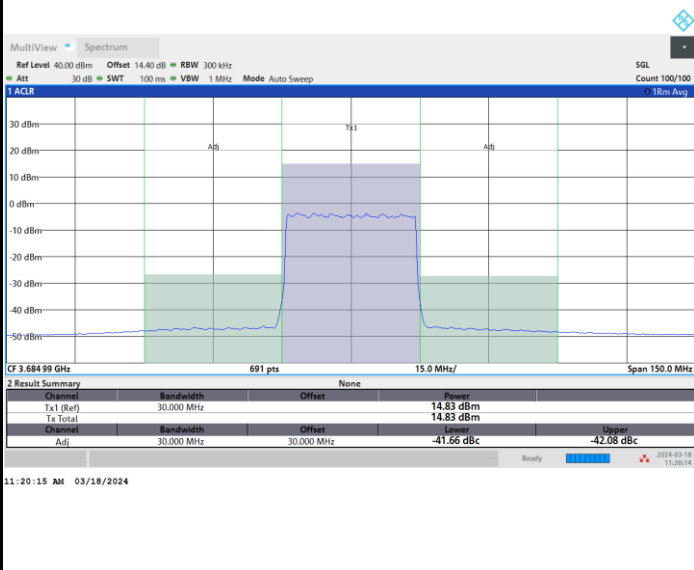

FR1 n48 / 30MHz / CP OFDM / 256QAM

Highest Channel

Full RB