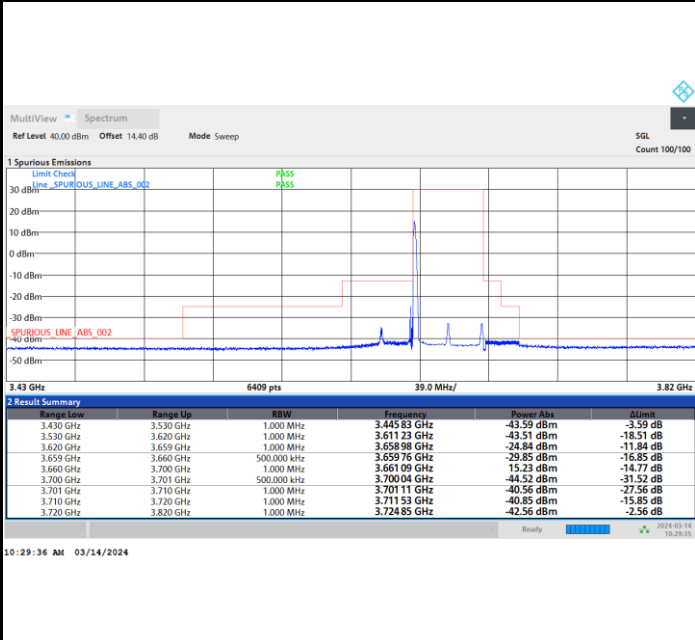

FR1 n48 / 40MHz / CP OFDM / 64QAM

Highest Channel

1RB0

1RBmax

Full RB

FR1 n48 / 40MHz / CP OFDM / 256QAM

Lowest Channel

1RB0