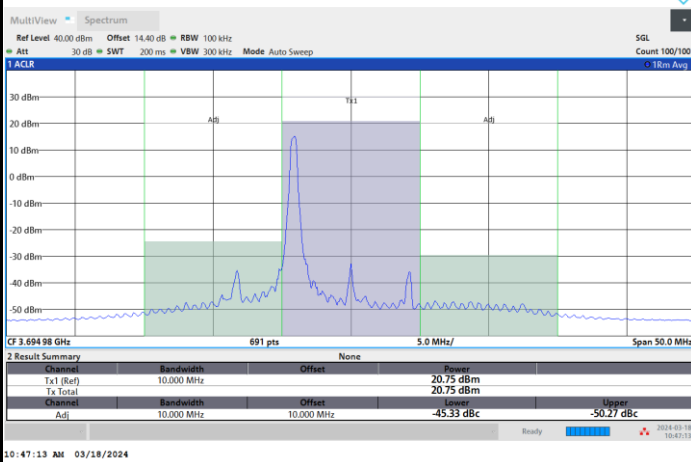

1RBmax

Full RB

FR1 n48 / 10MHz / CP OFDM / 16QAM

Highest Channel

1RB0

1RBmax

Full RB

FR1 n48 / 10MHz / CP OFDM / 64QAM