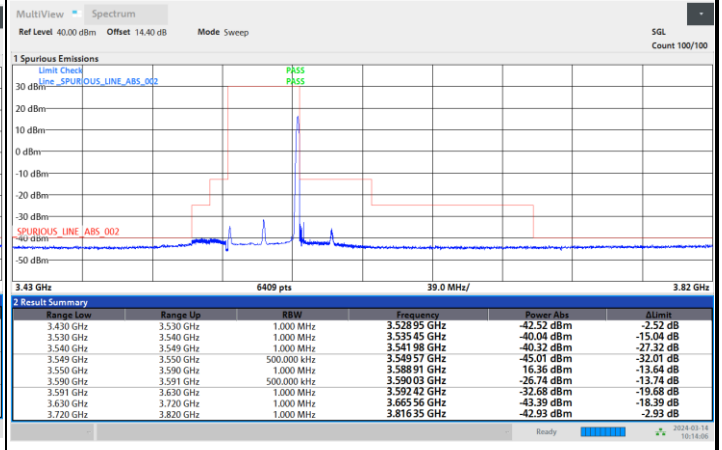

FR1 n48 / 40MHz / CP OFDM / 256QAM

Lowest Channel

1RB0

1RBmax