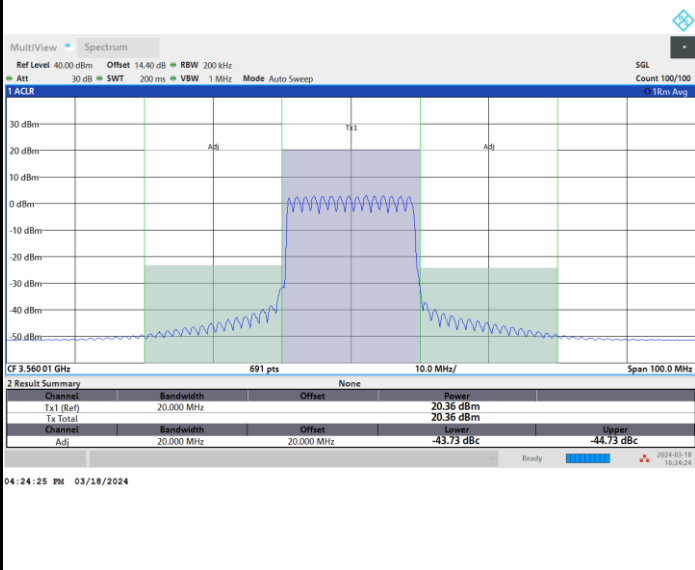

Highest Channel

Full RB

FR1 n48 / 20MHz / CP OFDM / 16QAM

Lowest Channel

Full RB

FR1 n48 / 20MHz / CP OFDM / 16QAM

Middle Channel

Full RB