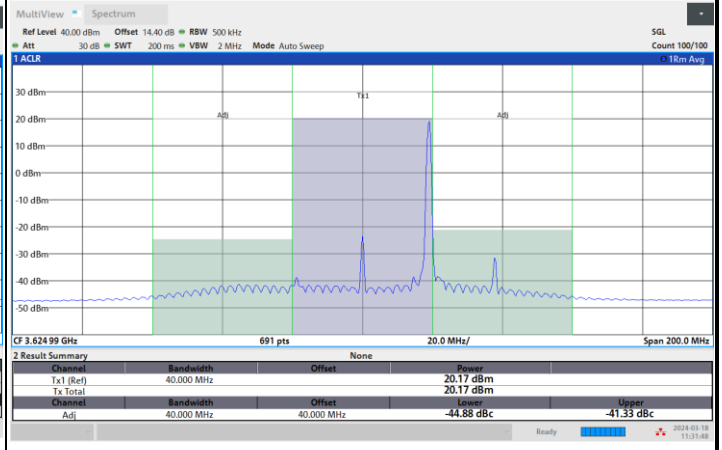

FR1 n48 / 40MHz / CP OFDM / QPSK

Middle Channel

1RB0

1RBmax