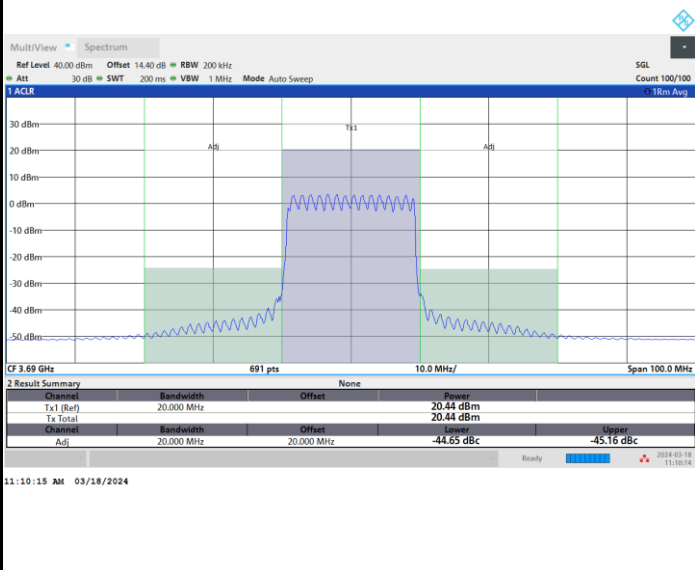

FR1 n48 / 20MHz / CP OFDM / 16QAM

Highest Channel

Full RB