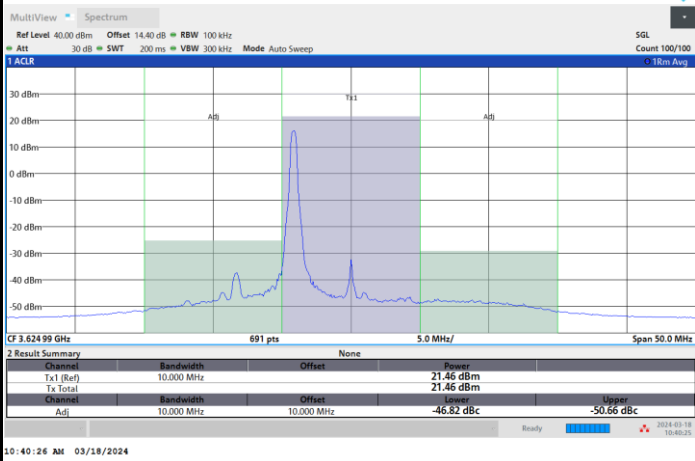

Lowest Channel

1RB0

1RBmax

Full RB

FR1 n48 / 10MHz / CP OFDM / 64QAM

Middle Channel

1RB0

1RBmax