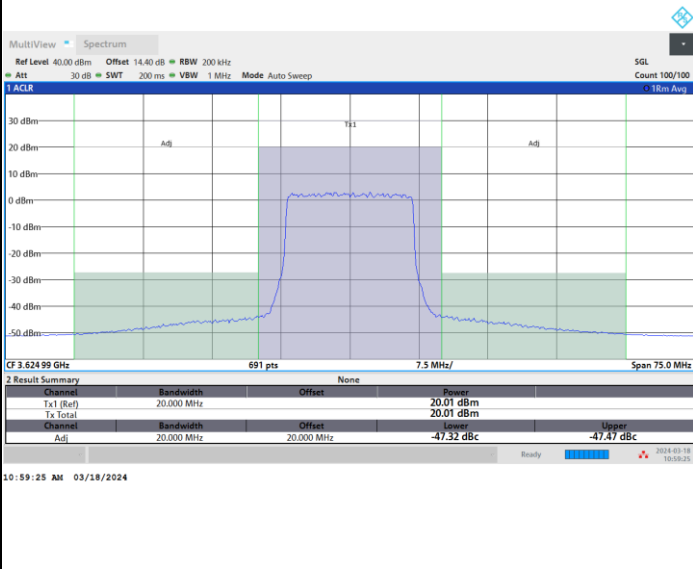

FR1 n48 / 15MHz / CP OFDM / 256QAM

Lowest Channel

Full RB

FR1 n48 / 15MHz / CP OFDM / 256QAM

Middle Channel

Full RB

FR1 n48 / 15MHz / CP OFDM / 256QAM

Highest Channel