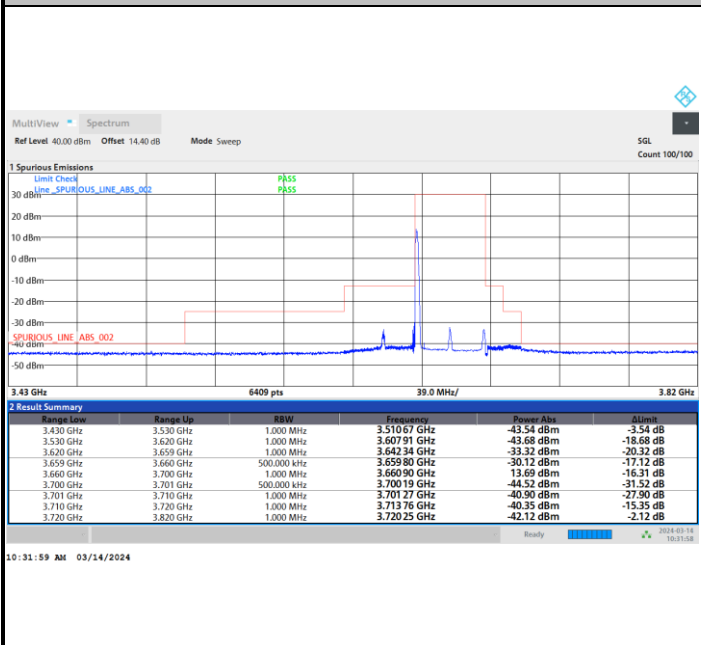

Highest Channel

1RB0

1RBmax

Full RB