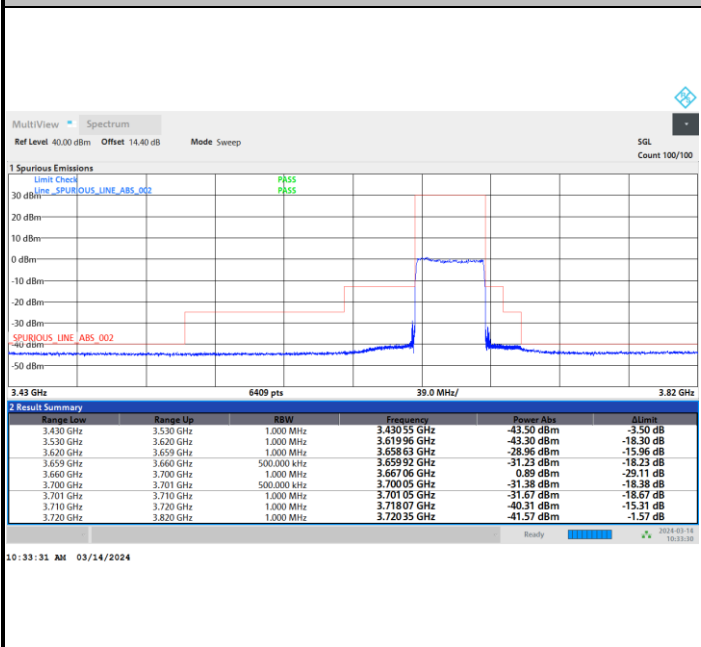

# Adjacent Channel Leakage Ratio (ACLR)

FR1 n48 / 10MHz / CP OFDM / QPSK

Lowest Channel

1RB0

1RBmax

Full RB

FR1 n48 / 10MHz / CP OFDM / QPSK

Middle Channel