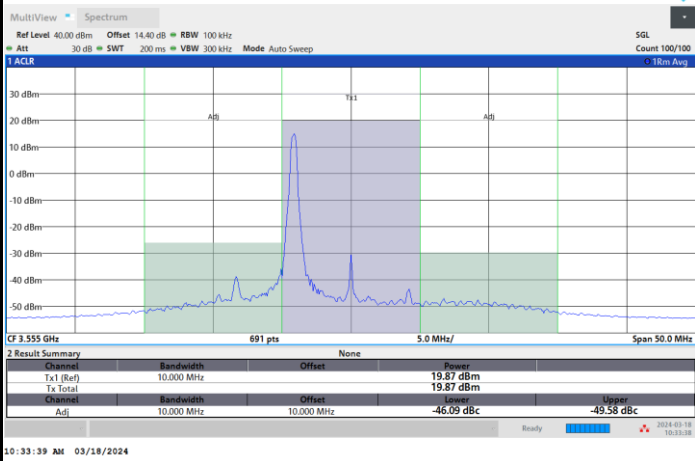

FR1 n48 / 10MHz / CP OFDM / 256QAM

Lowest Channel

1RB0

1RBmax