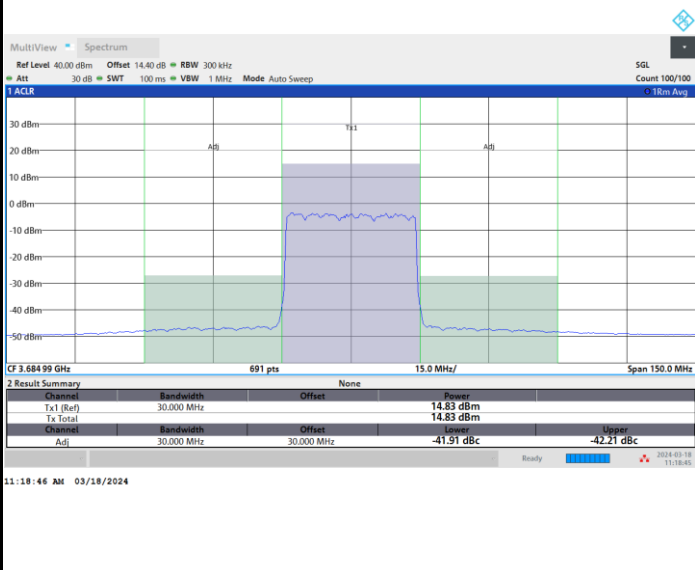

Full RB

FR1 n48 / 30MHz / CP OFDM / 16QAM

Middle Channel

Full RB

FR1 n48 / 30MHz / CP OFDM / 16QAM

Highest Channel

Full RB

FR1 n48 / 30MHz / CP OFDM / 64QAM