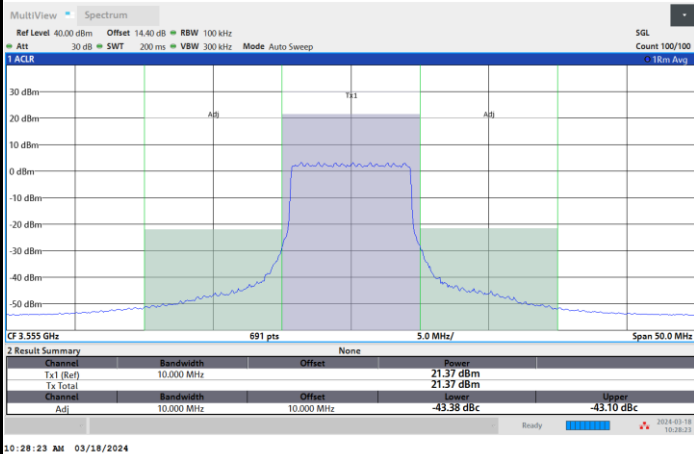

# Adjacent Channel Leakage Ratio (ACLR)

FR1 n48 / 10MHz / CP OFDM / QPSK

Lowest Channel

1RB0

1RBmax

Full RB

FR1 n48 / 10MHz / CP OFDM / QPSK

Middle Channel