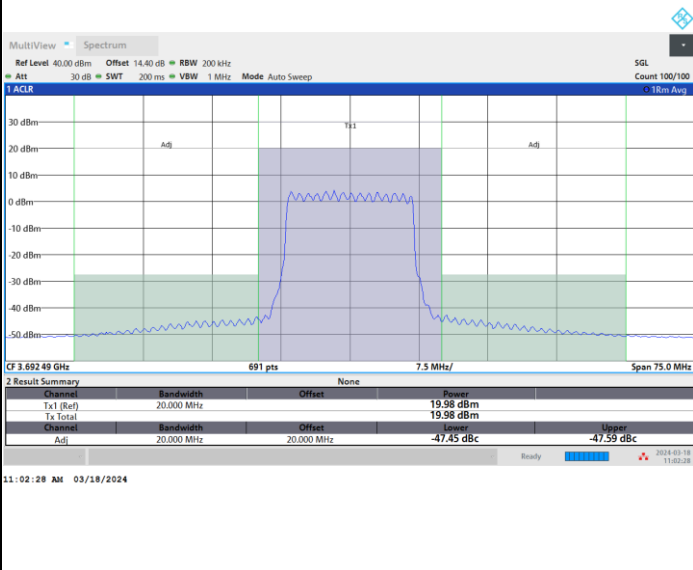

FR1 n48 / 15MHz / CP OFDM / 256QAM

Highest Channel

Full RB