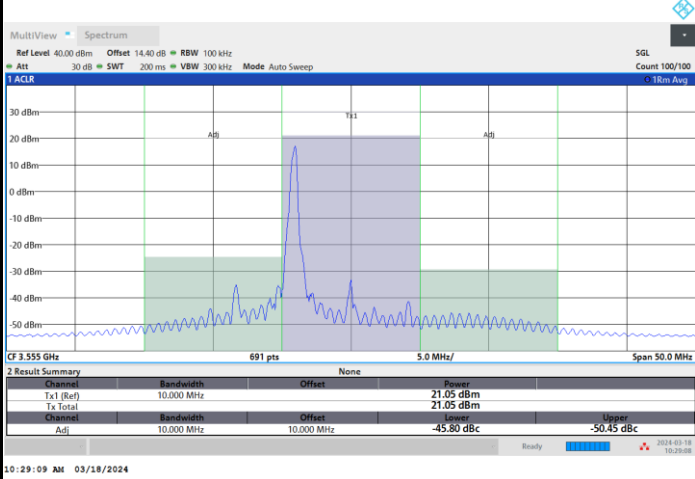

FR1 n48 / 10MHz / CP OFDM / 16QAM

Lowest Channel

1RB0

1RBmax