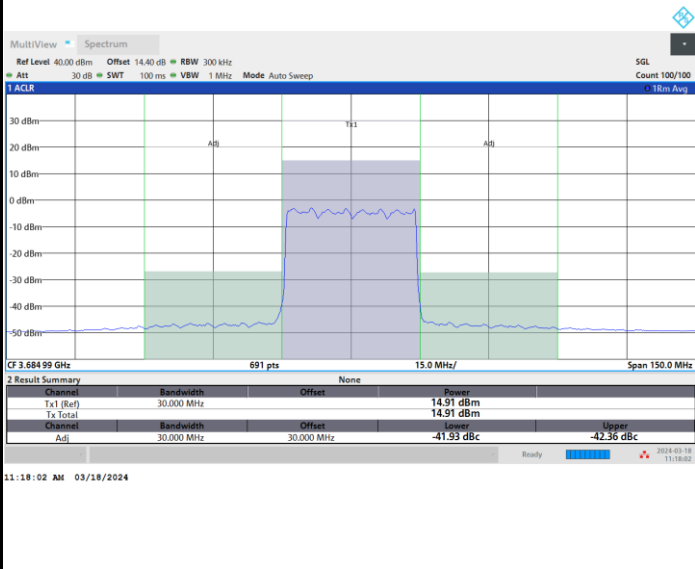

FR1 n48 / 30MHz / CP OFDM / QPSK

Middle Channel

Full RB

FR1 n48 / 30MHz / CP OFDM / QPSK

Highest Channel

Full RB

FR1 n48 / 30MHz / CP OFDM / 16QAM

Lowest Channel