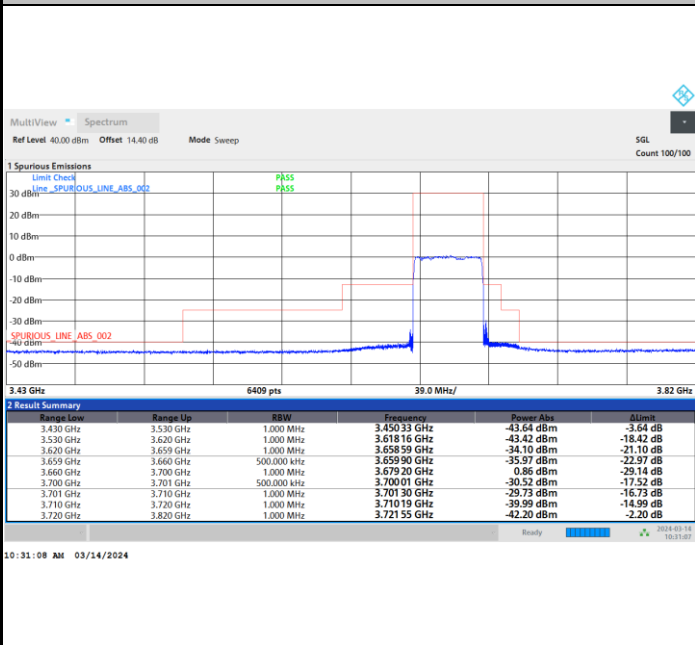

FR1 n48 / 40MHz / CP OFDM / 64QAM

Highest Channel

1RB0

1RBmax

Full RB

FR1 n48 / 40MHz / CP OFDM / 256QAM

Lowest Channel

1RB0