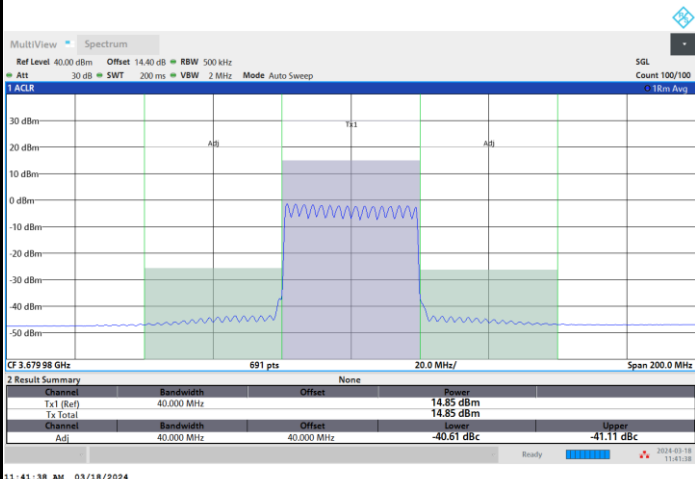

1RB0

1RBmax

Full RB

FR1 n48 / 40MHz / CP OFDM / QPSK

Highest Channel

1RB0

1RBmax

Full RB