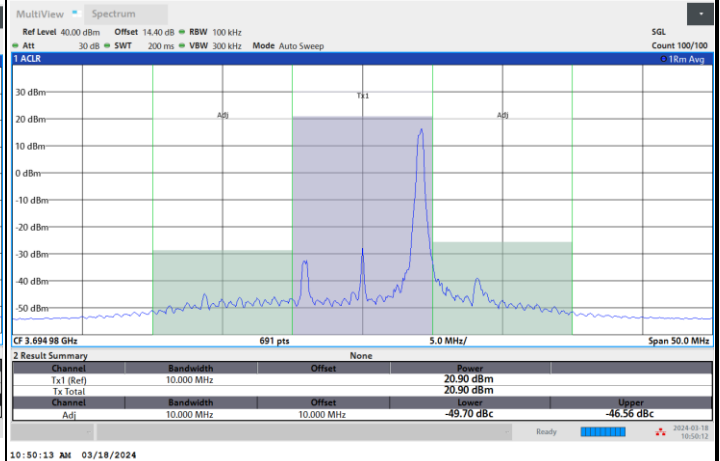

Full RB

FR1 n48 / 10MHz / CP OFDM / 64QAM

Highest Channel

1RB0

1RBmax

Full RB

FR1 n48 / 10MHz / CP OFDM / 256QAM

Lowest Channel