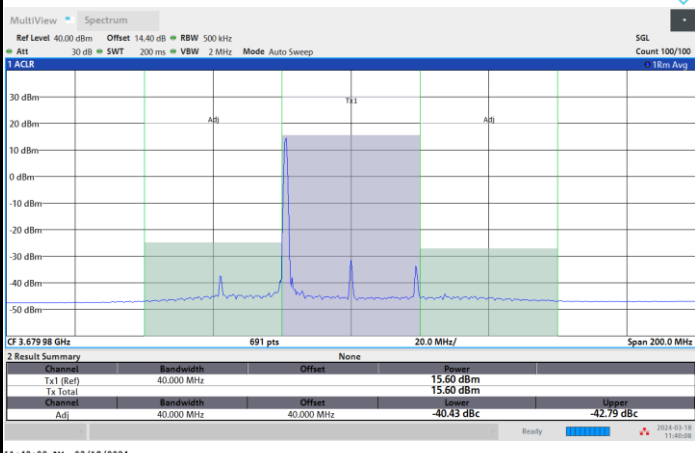

1RB0

1RBmax

Full RB

FR1 n48 / 40MHz / CP OFDM / QPSK

Highest Channel

1RB0

1RBmax

Full RB