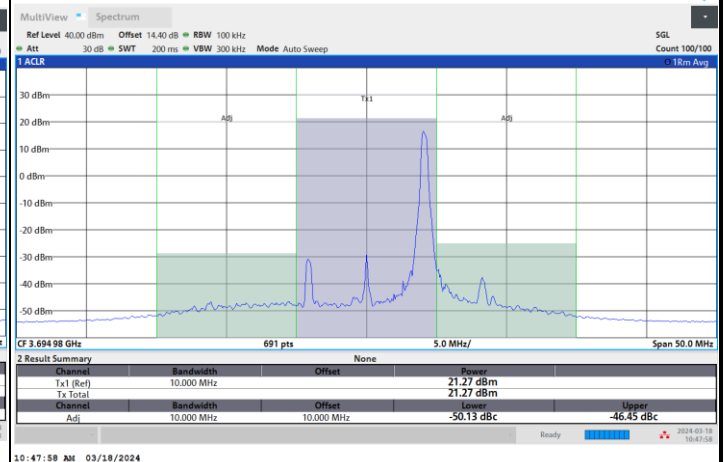

1RBmax

Full RB

FR1 n48 / 10MHz / CP OFDM / 16QAM

Highest Channel

1RB0

1RBmax

Full RB

FR1 n48 / 10MHz / CP OFDM / 64QAM