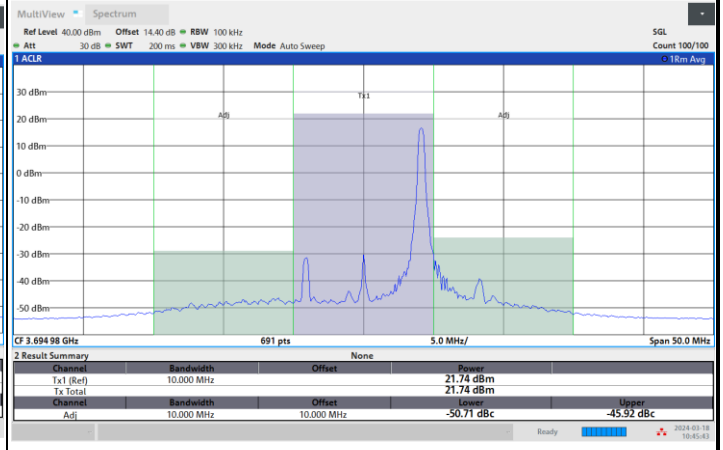

FR1 n48 / 10MHz / CP OFDM / QPSK

Highest Channel

1RB0

1RBmax