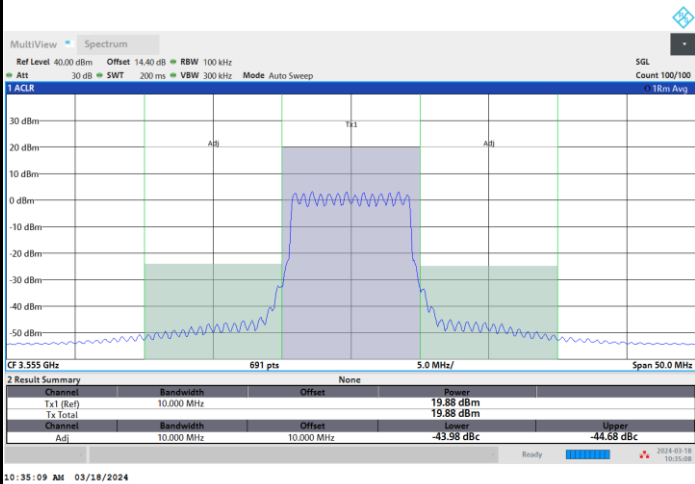

FR1 n48 / 10MHz / CP OFDM / 256QAM

Lowest Channel

1RB0

1RBmax

Full RB