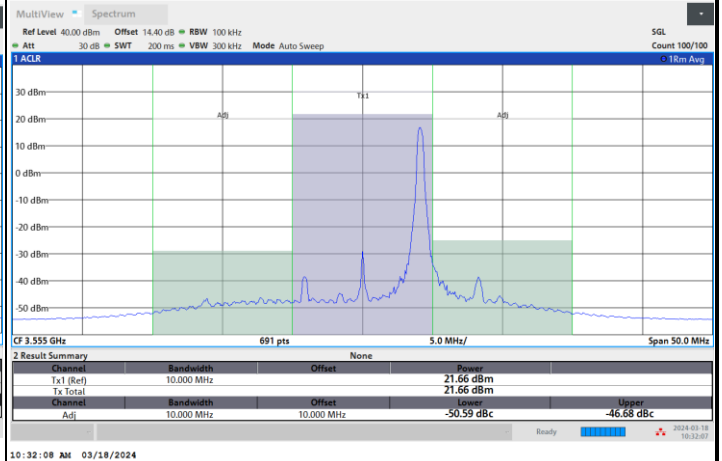

FR1 n48 / 10MHz / CP OFDM / 64QAM

Lowest Channel

1RB0

1RBmax