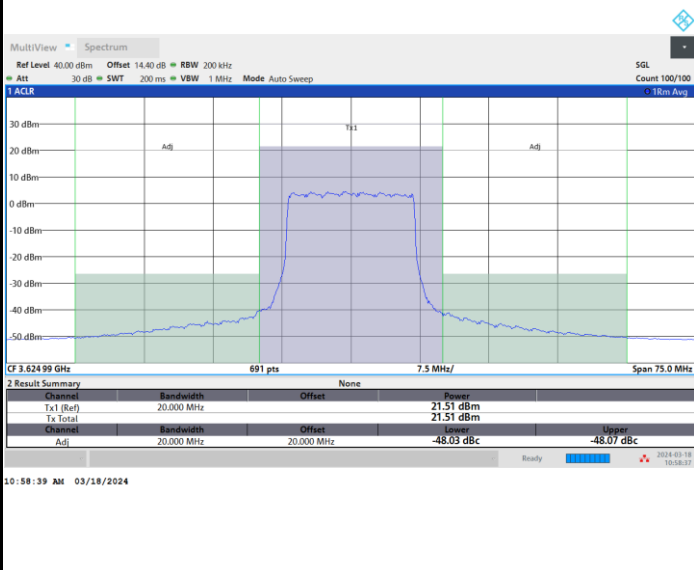

Lowest Channel

Full RB

FR1 n48 / 15MHz / CP OFDM / 64QAM

Middle Channel

Full RB

FR1 n48 / 15MHz / CP OFDM / 64QAM

Highest Channel

Full RB