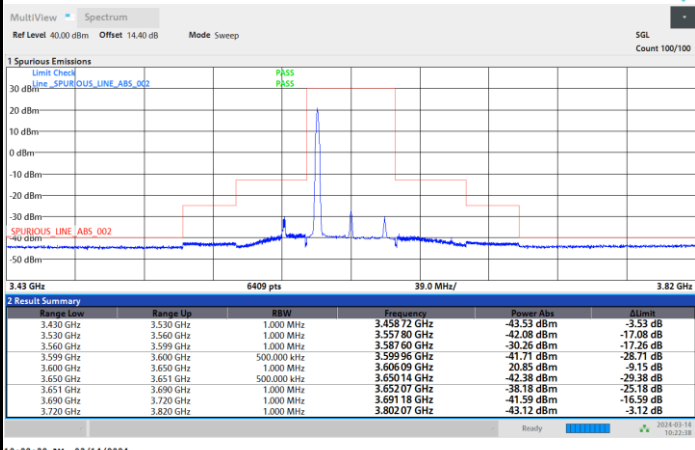

FR1 n48 / 40MHz / CP OFDM / 256QAM

Middle Channel

1RB0

1RBmax