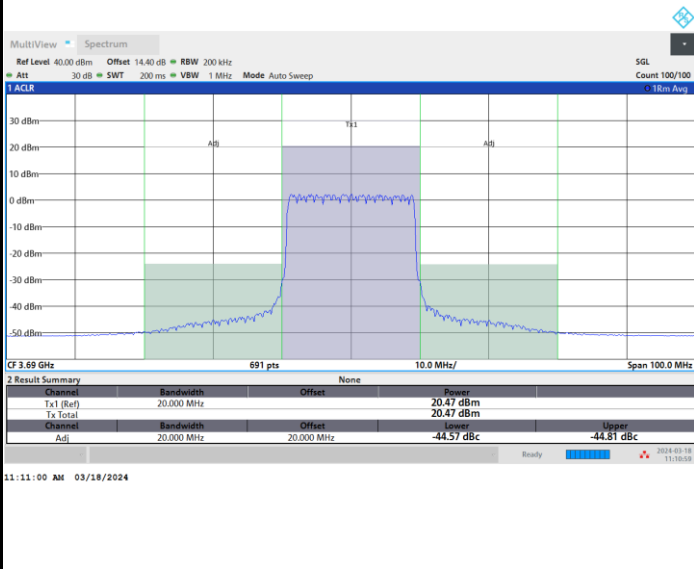

Full RB

FR1 n48 / 20MHz / CP OFDM / 64QAM

Highest Channel

Full RB

FR1 n48 / 20MHz / CP OFDM / 256QAM

Lowest Channel

Full RB

FR1 n48 / 20MHz / CP OFDM / 256QAM