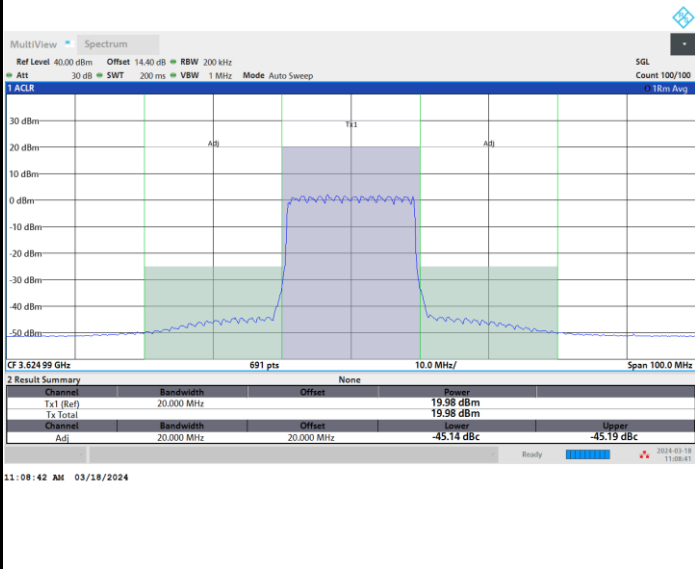

FR1 n48 / 20MHz / CP OFDM / 256QAM

Middle Channel

Full RB