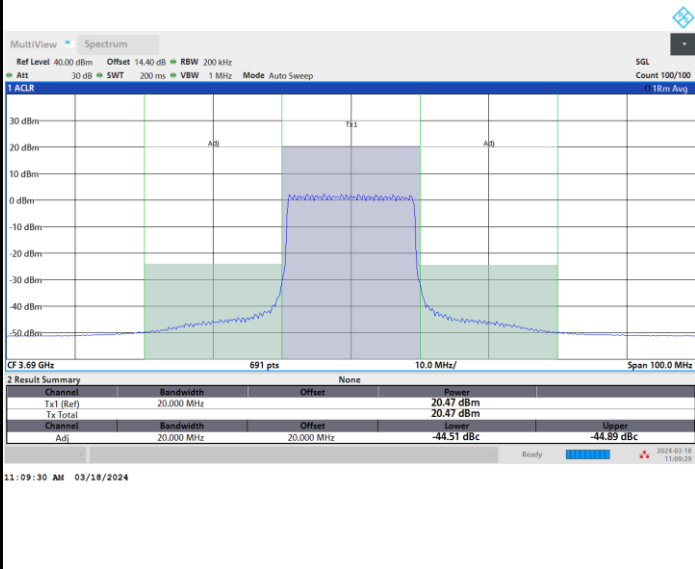

FR1 n48 / 20MHz / CP OFDM / QPSK

Highest Channel

Full RB