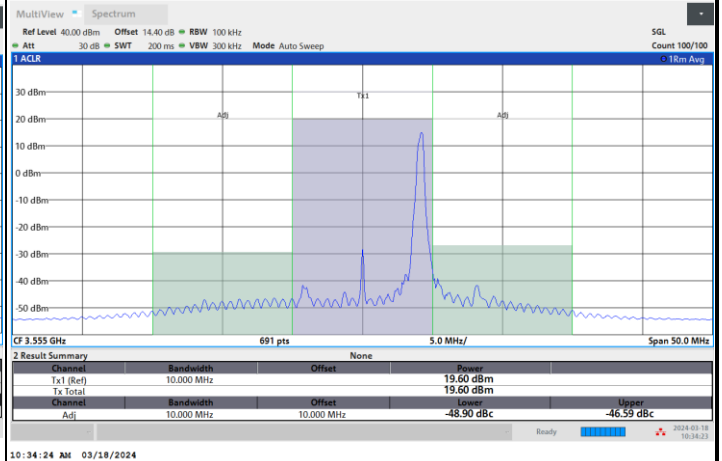

FR1 n48 / 10MHz / CP OFDM / 256QAM

Lowest Channel

1RB0

1RBmax