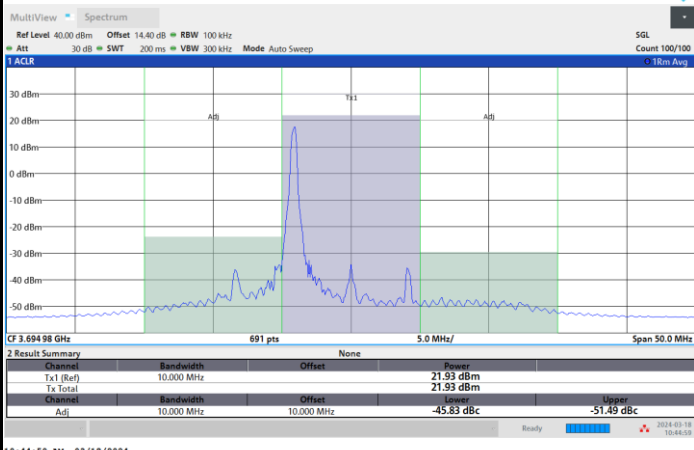

FR1 n48 / 10MHz / CP OFDM / QPSK

Highest Channel

1RB0

1RBmax