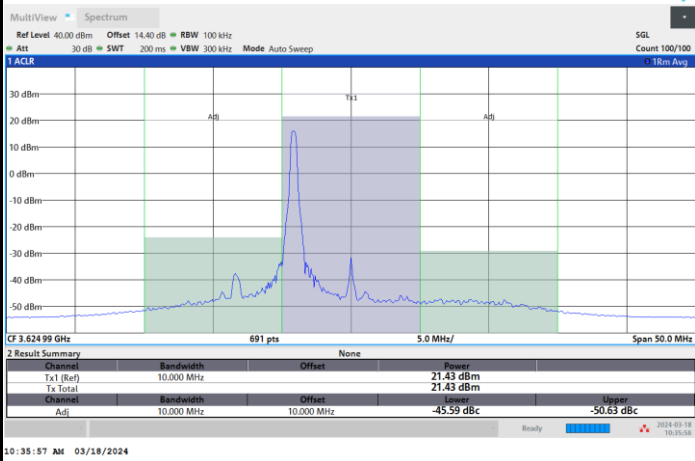

FR1 n48 / 10MHz / CP OFDM / QPSK

Middle Channel

1RB0

1RBmax