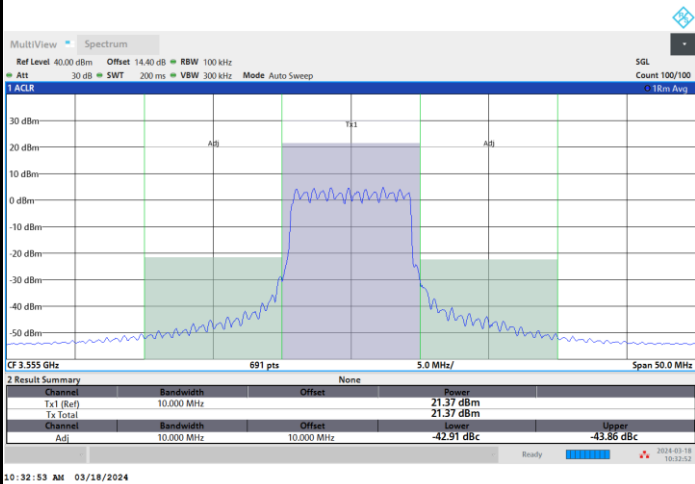

FR1 n48 / 10MHz / CP OFDM / 64QAM

Lowest Channel

1RB0

1RBmax

Full RB