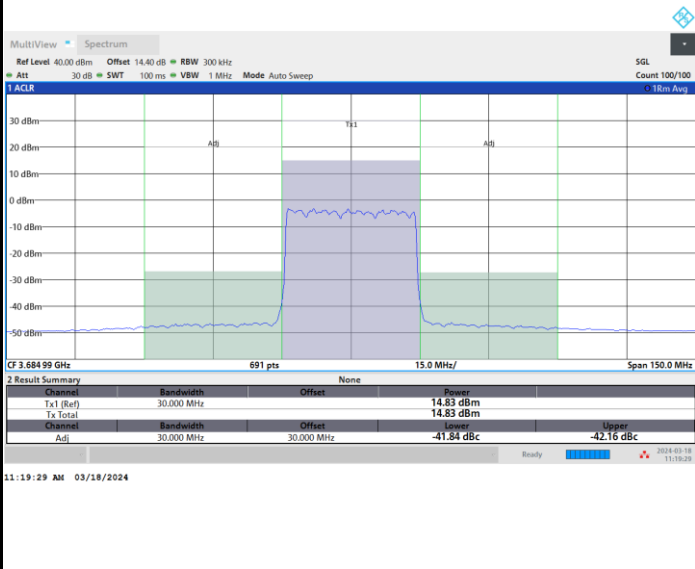

Lowest Channel

Full RB

FR1 n48 / 30MHz / CP OFDM / 64QAM

Middle Channel

Full RB

FR1 n48 / 30MHz / CP OFDM / 64QAM

Highest Channel

Full RB