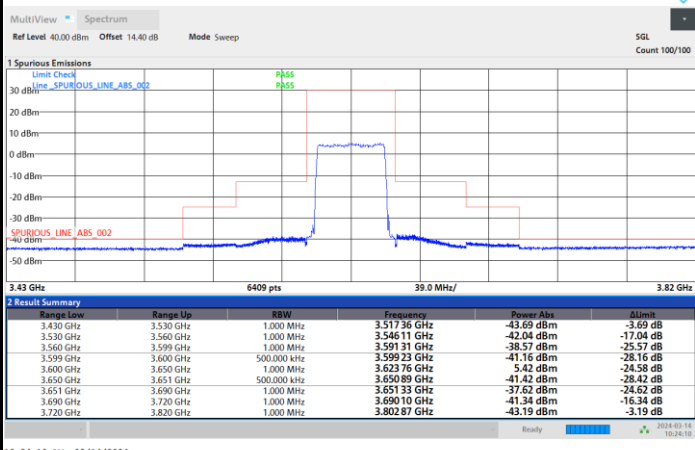

FR1 n48 / 40MHz / CP OFDM / 256QAM

Middle Channel

1RB0

1RBmax

Full RB