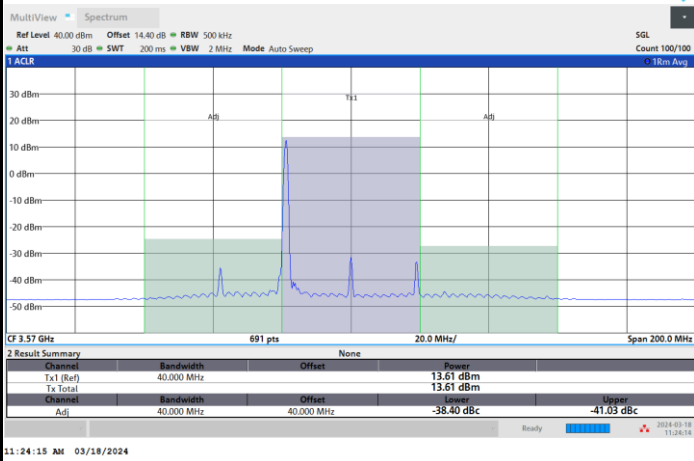

FR1 n48 / 40MHz / CP OFDM / 16QAM

Lowest Channel

1RB0

1RBmax