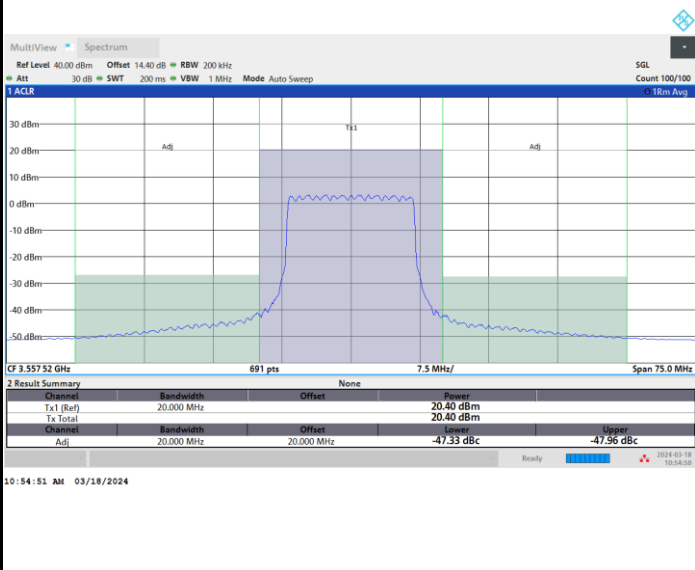

FR1 n48 / 15MHz / CP OFDM / 16QAM

Lowest Channel

Full RB