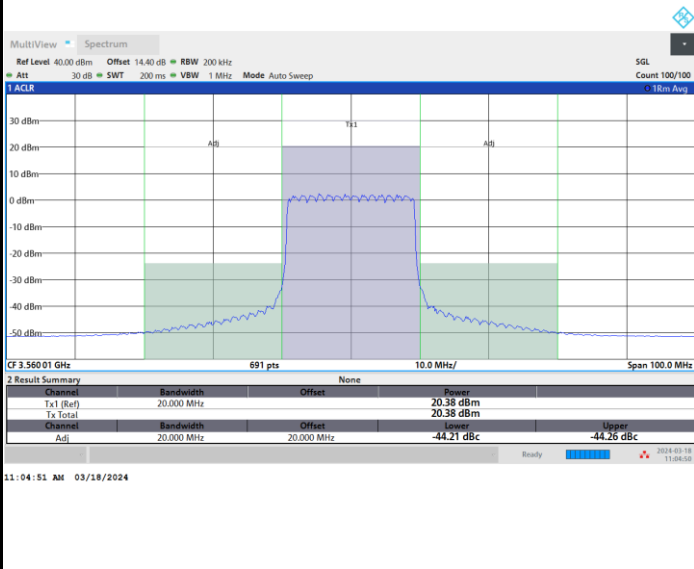

FR1 n48 / 20MHz / CP OFDM / 16QAM

Highest Channel

Full RB

FR1 n48 / 20MHz / CP OFDM / 64QAM

Lowest Channel

Full RB

FR1 n48 / 20MHz / CP OFDM / 64QAM

Middle Channel