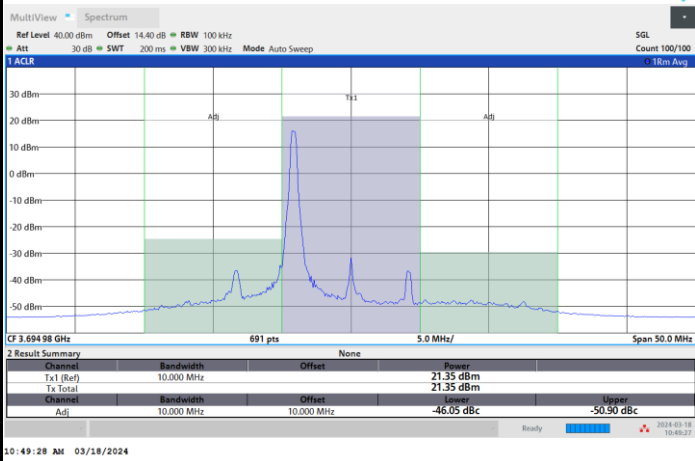

Full RB

FR1 n48 / 10MHz / CP OFDM / 64QAM

Highest Channel

1RB0

1RBmax

Full RB

FR1 n48 / 10MHz / CP OFDM / 256QAM

Lowest Channel