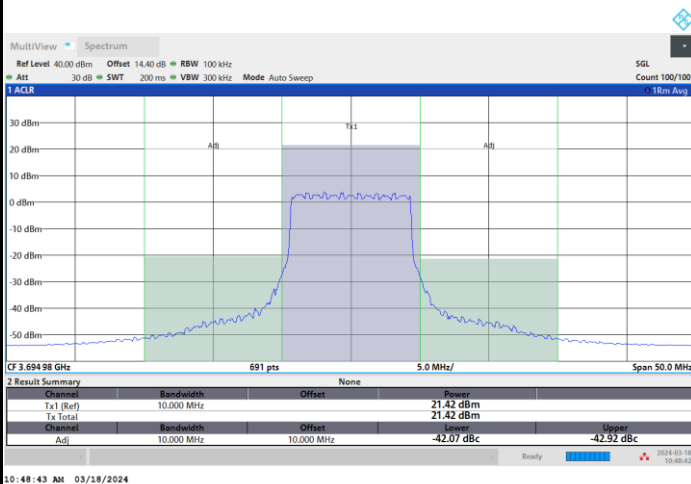

1RBmax

Full RB

FR1 n48 / 10MHz / CP OFDM / 16QAM

Highest Channel

1RB0

1RBmax

Full RB

FR1 n48 / 10MHz / CP OFDM / 64QAM