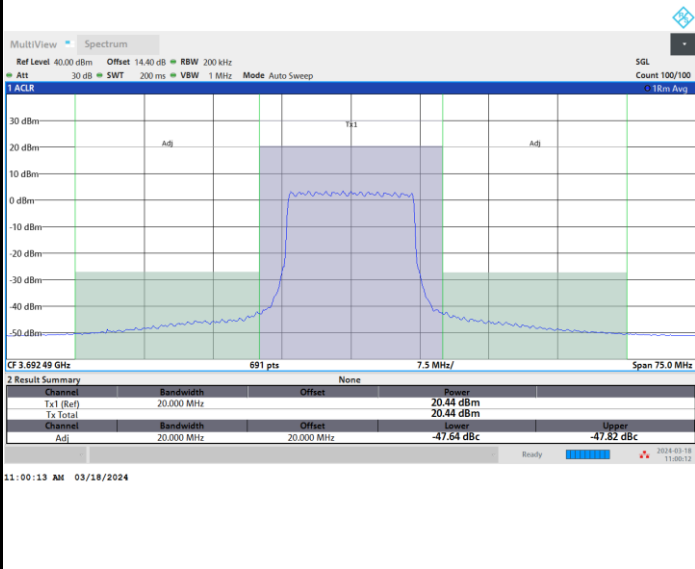

FR1 n48 / 15MHz / CP OFDM / QPSK

Middle Channel

Full RB

FR1 n48 / 15MHz / CP OFDM / QPSK

Highest Channel

Full RB

FR1 n48 / 15MHz / CP OFDM / 16QAM

Lowest Channel