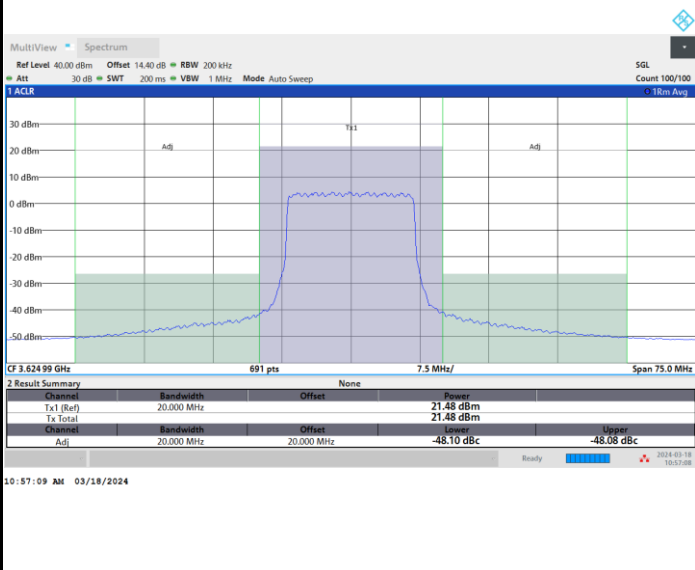

FR1 n48 / 15MHz / CP OFDM / QPSK

Middle Channel

Full RB