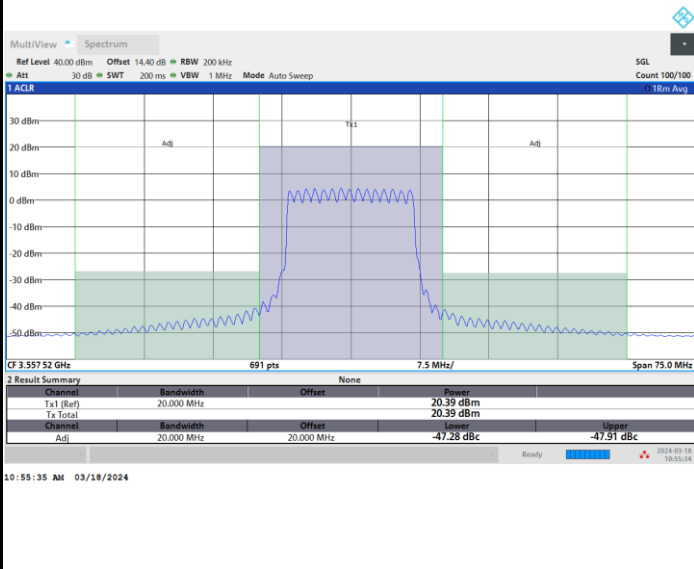

FR1 n48 / 15MHz / CP OFDM / 64QAM

Lowest Channel

Full RB