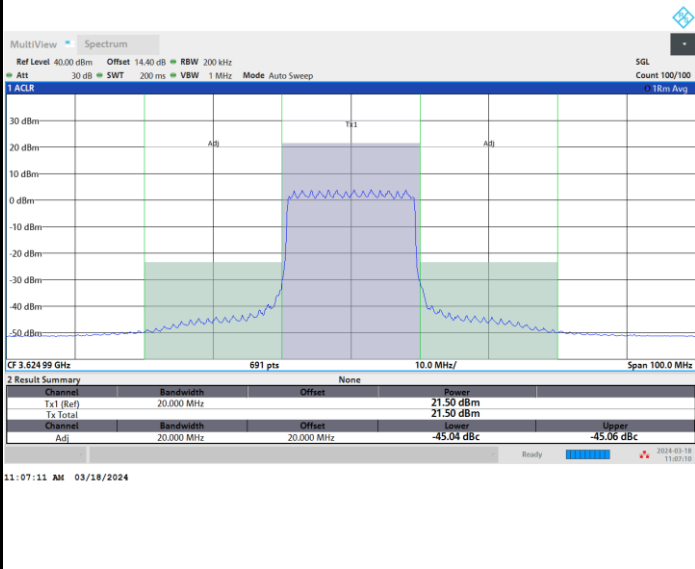

Highest Channel

Full RB

FR1 n48 / 20MHz / CP OFDM / 16QAM

Lowest Channel

Full RB

FR1 n48 / 20MHz / CP OFDM / 16QAM

Middle Channel

Full RB