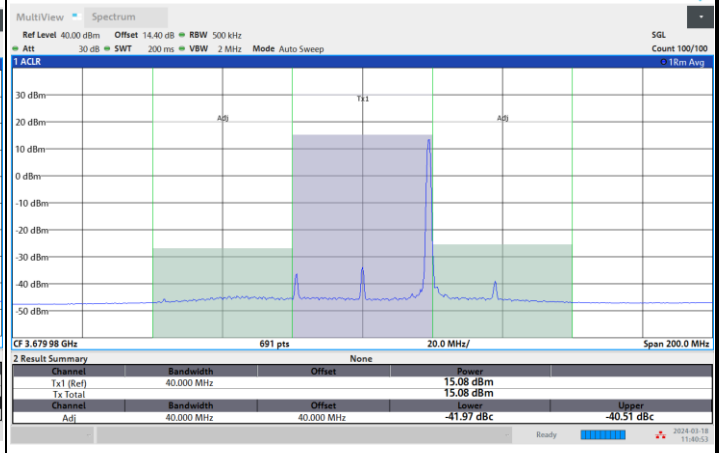

1RB0

1RBmax

Full RB

FR1 n48 / 40MHz / CP OFDM / QPSK

Highest Channel

1RB0

1RBmax

Full RB