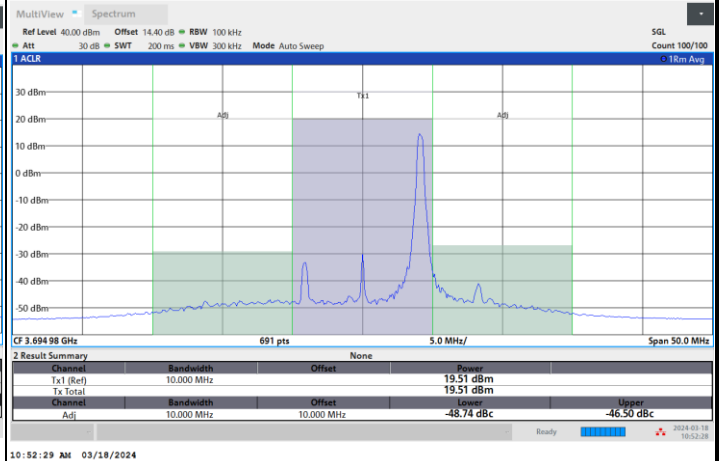

FR1 n48 / 10MHz / CP OFDM / 256QAM

Highest Channel

1RB0

1RBmax

Full RB

FR1 n48 / 15MHz / CP OFDM / QPSK

Lowest Channel

Full RB