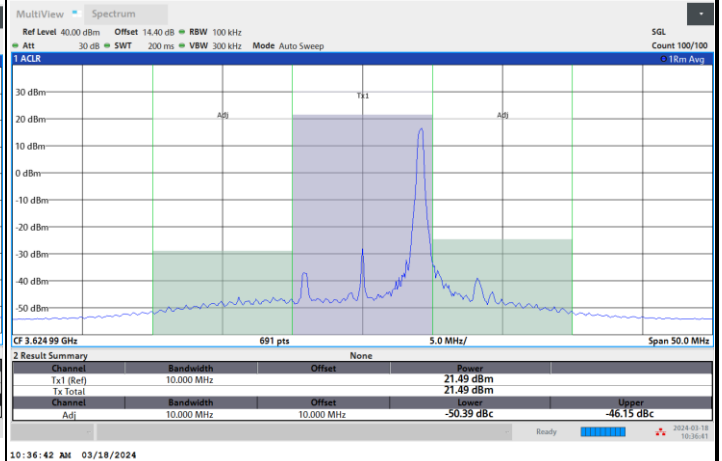

FR1 n48 / 10MHz / CP OFDM / QPSK

Middle Channel

1RB0

1RBmax