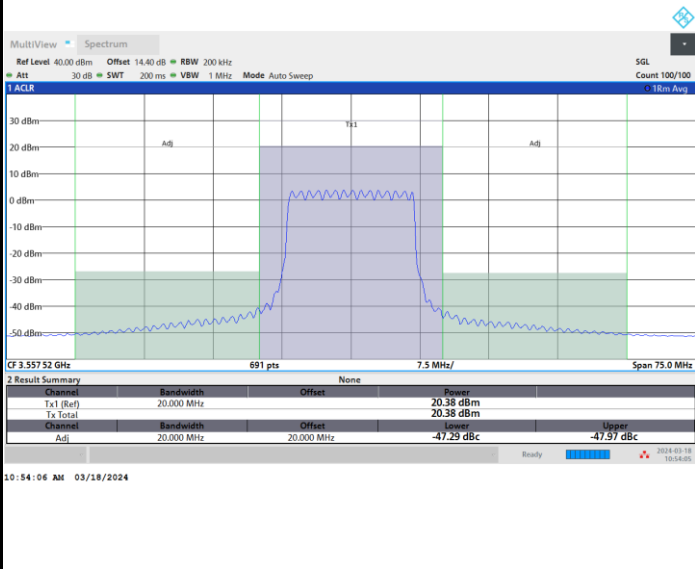

FR1 n48 / 10MHz / CP OFDM / 256QAM

Highest Channel

1RB0

1RBmax

Full RB

FR1 n48 / 15MHz / CP OFDM / QPSK

Lowest Channel

Full RB