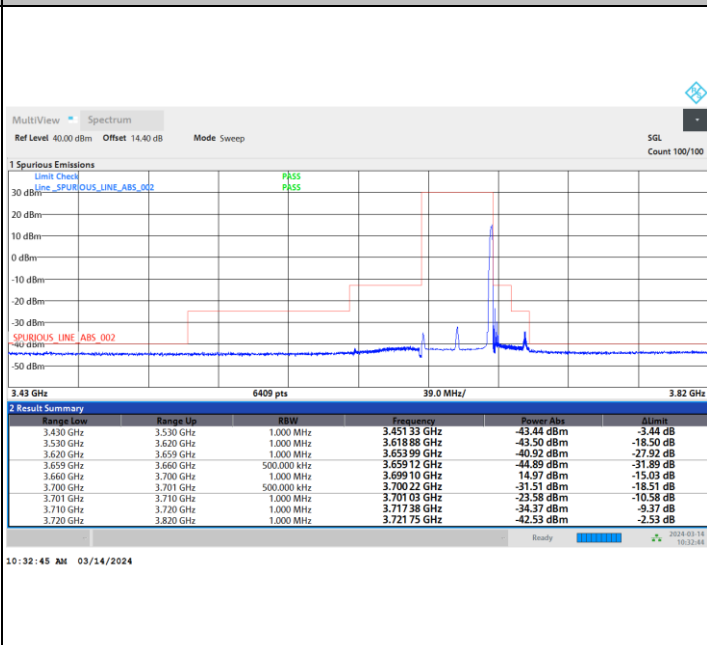

FR1 n48 / 40MHz / CP OFDM / 256QAM

Highest Channel

1RB0

1RBmax