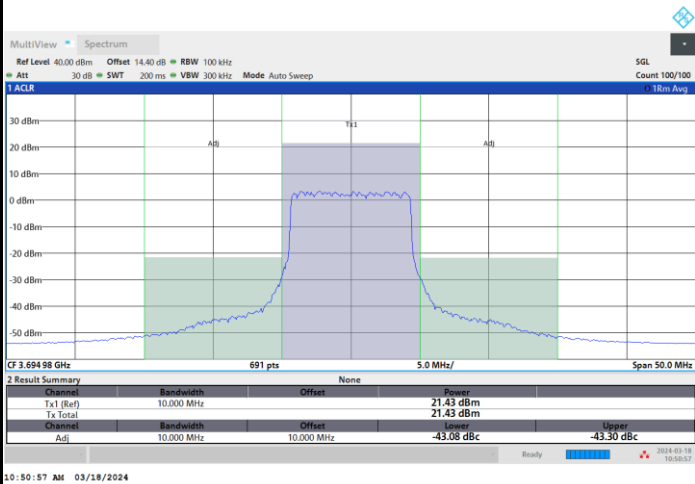

Full RB

FR1 n48 / 10MHz / CP OFDM / 64QAM

Highest Channel

1RB0

1RBmax

Full RB

FR1 n48 / 10MHz / CP OFDM / 256QAM

Lowest Channel