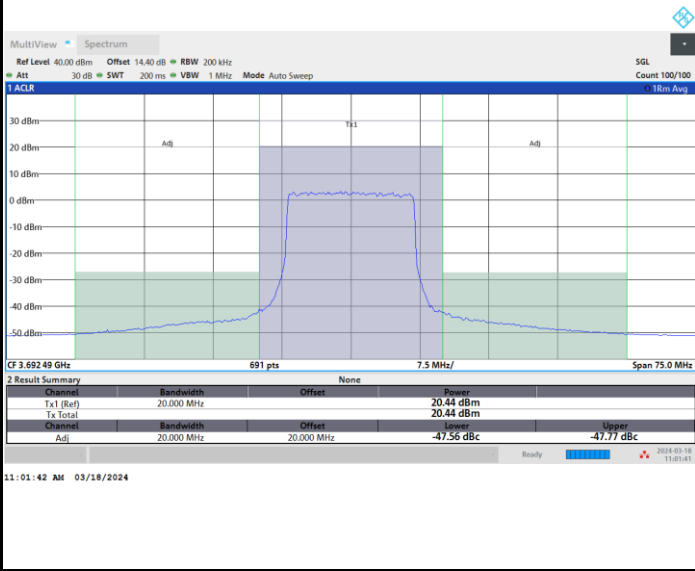

Lowest Channel

Full RB

FR1 n48 / 15MHz / CP OFDM / 64QAM

Middle Channel

Full RB

FR1 n48 / 15MHz / CP OFDM / 64QAM

Highest Channel

Full RB