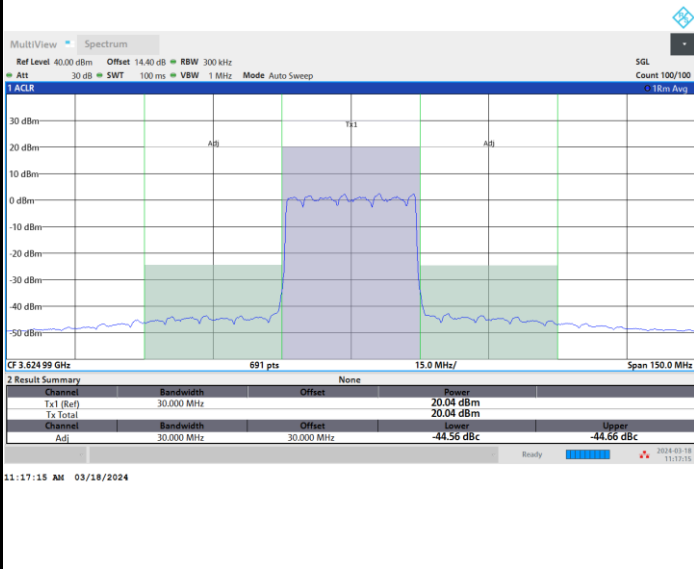

FR1 n48 / 30MHz / CP OFDM / 256QAM

Lowest Channel

Full RB

FR1 n48 / 30MHz / CP OFDM / 256QAM

Middle Channel

Full RB

FR1 n48 / 30MHz / CP OFDM / 256QAM

Highest Channel