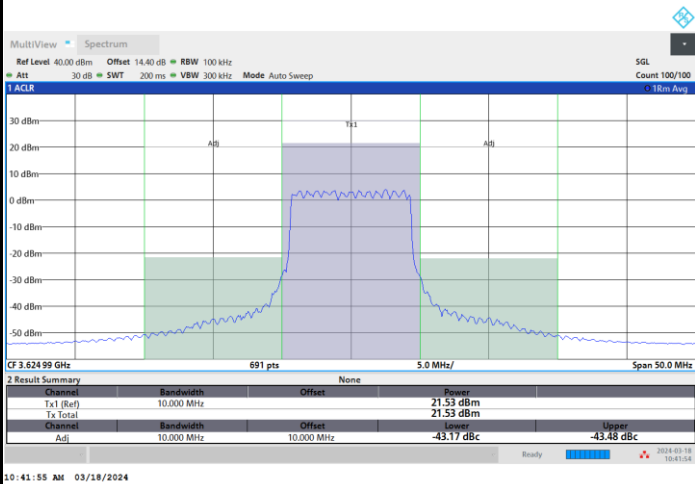

FR1 n48 / 10MHz / CP OFDM / 64QAM

Middle Channel

1RB0

1RBmax

Full RB