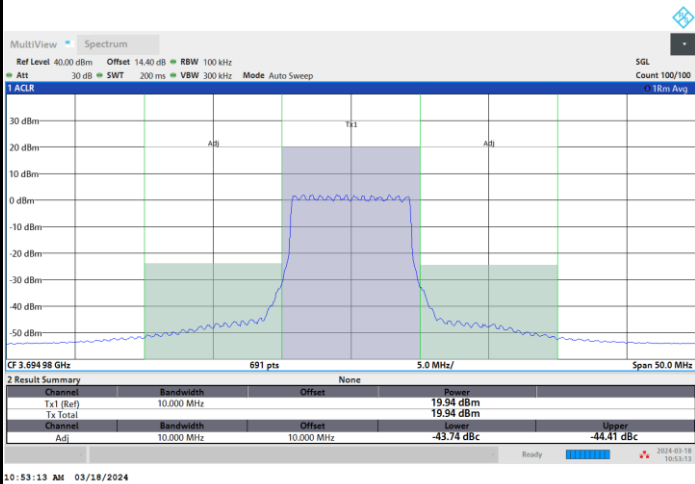

FR1 n48 / 10MHz / CP OFDM / 256QAM

Highest Channel

1RB0

1RBmax

Full RB

FR1 n48 / 15MHz / CP OFDM / QPSK

Lowest Channel

Full RB