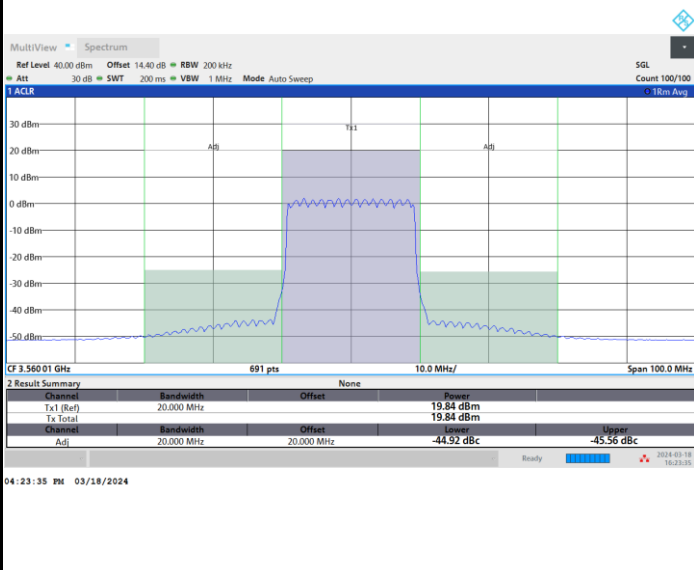

Full RB

FR1 n48 / 20MHz / CP OFDM / 64QAM

Highest Channel

Full RB

FR1 n48 / 20MHz / CP OFDM / 256QAM

Lowest Channel

Full RB

FR1 n48 / 20MHz / CP OFDM / 256QAM