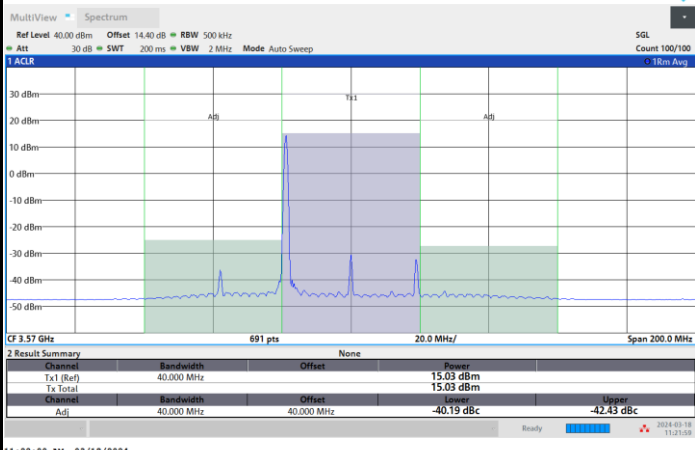

Full RB

FR1 n48 / 40MHz / CP OFDM / QPSK

Lowest Channel

1RB0

1RBmax

Full RB

FR1 n48 / 40MHz / CP OFDM / QPSK

Middle Channel