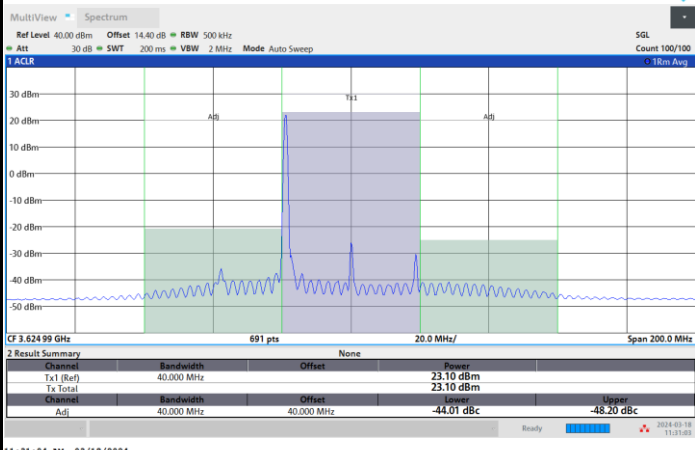

FR1 n48 / 40MHz / CP OFDM / QPSK

Middle Channel

1RB0

1RBmax