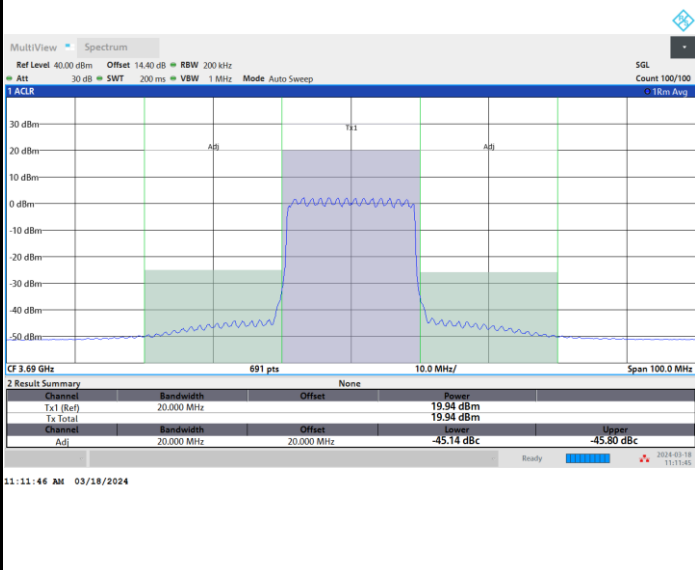

Middle Channel

Full RB

FR1 n48 / 20MHz / CP OFDM / 256QAM

Highest Channel

Full RB

FR1 n48 / 30MHz / CP OFDM / QPSK

Lowest Channel

Full RB