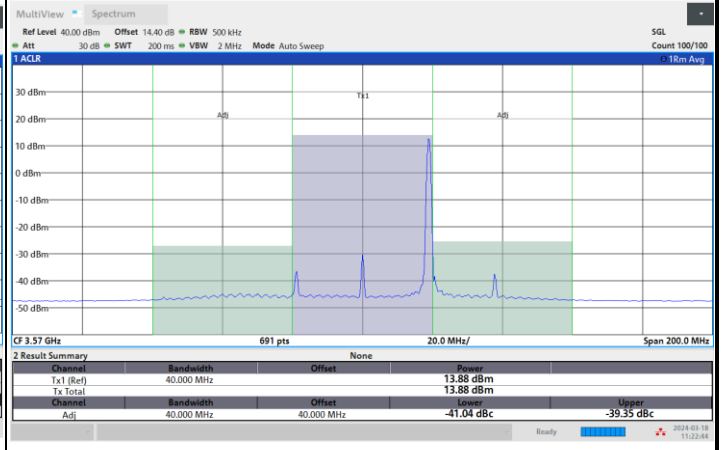

Full RB

FR1 n48 / 40MHz / CP OFDM / QPSK

Lowest Channel

1RB0

1RBmax

Full RB

FR1 n48 / 40MHz / CP OFDM / QPSK

Middle Channel