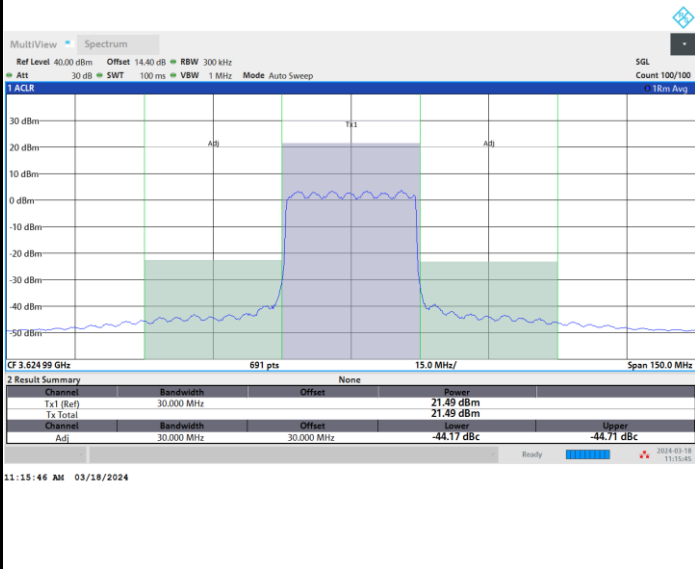

Full RB

FR1 n48 / 30MHz / CP OFDM / 16QAM

Middle Channel

Full RB

FR1 n48 / 30MHz / CP OFDM / 16QAM

Highest Channel

Full RB

FR1 n48 / 30MHz / CP OFDM / 64QAM