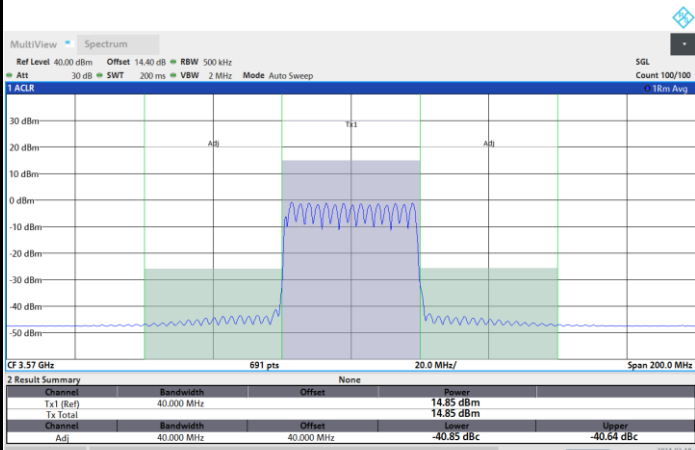

Full RB

FR1 n48 / 40MHz / CP OFDM / QPSK

Lowest Channel

1RB0

1RBmax

Full RB

FR1 n48 / 40MHz / CP OFDM / QPSK

Middle Channel