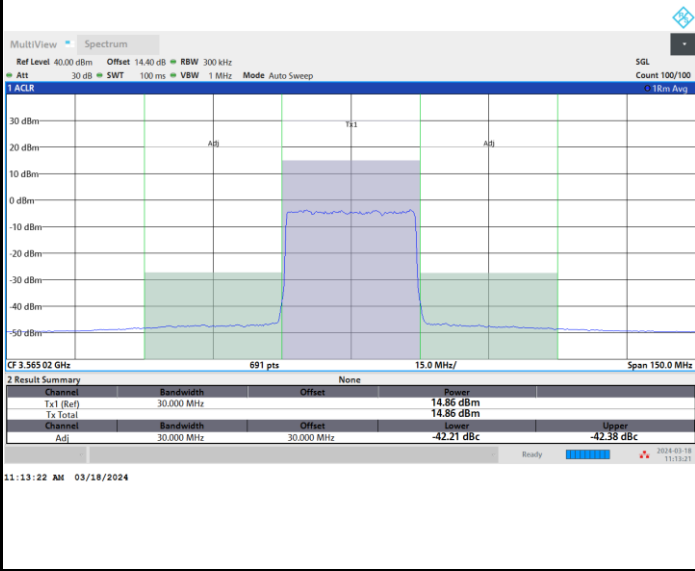

FR1 n48 / 30MHz / CP OFDM / 64QAM

Lowest Channel

Full RB