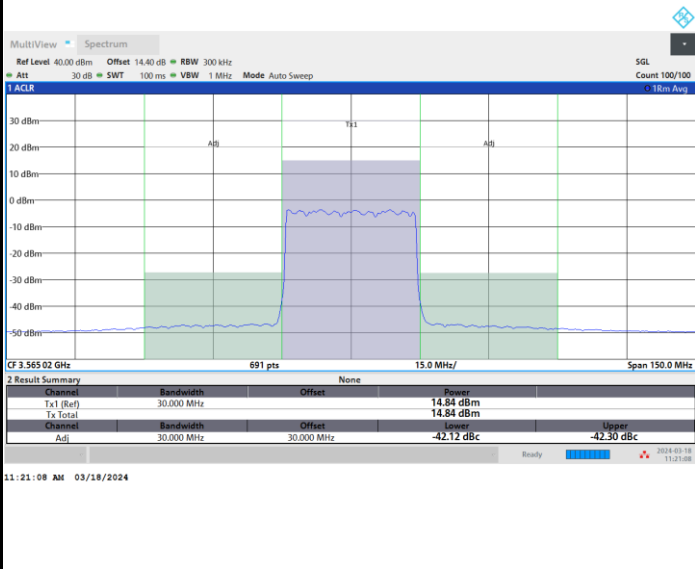

Middle Channel

Full RB

FR1 n48 / 20MHz / CP OFDM / 256QAM

Highest Channel

Full RB

FR1 n48 / 30MHz / CP OFDM / QPSK

Lowest Channel

Full RB