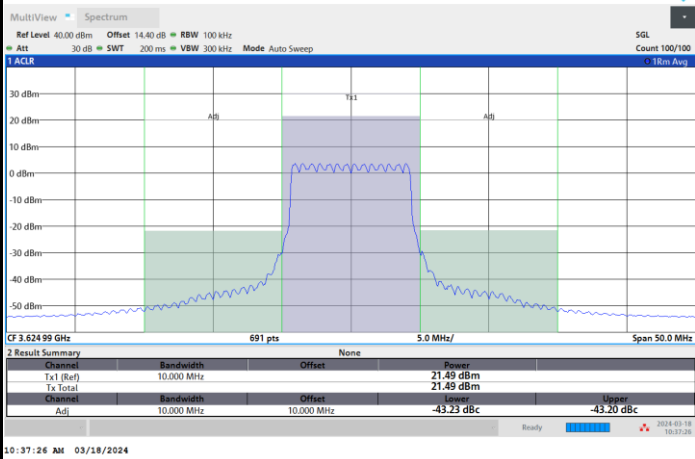

FR1 n48 / 10MHz / CP OFDM / QPSK

Middle Channel

1RB0

1RBmax

Full RB