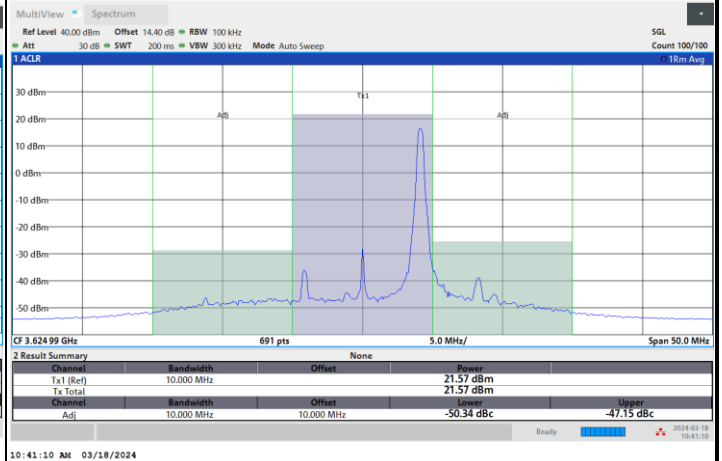

Lowest Channel

1RB0

1RBmax

Full RB

FR1 n48 / 10MHz / CP OFDM / 64QAM

Middle Channel

1RB0

1RBmax