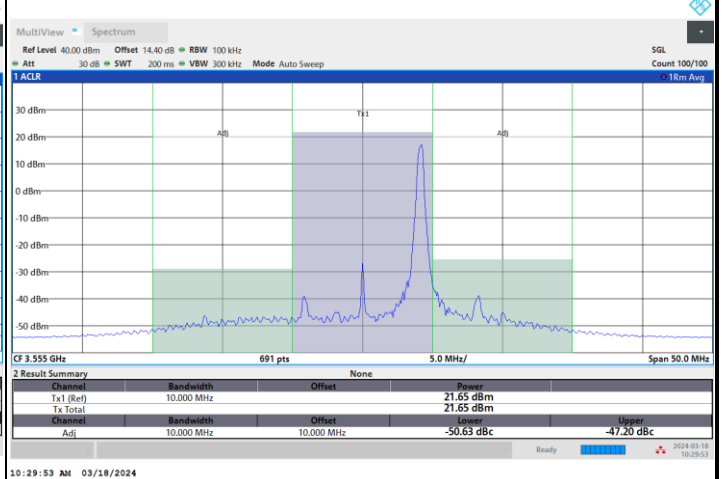

FR1 n48 / 10MHz / CP OFDM / 16QAM

Lowest Channel

1RB0

1RBmax