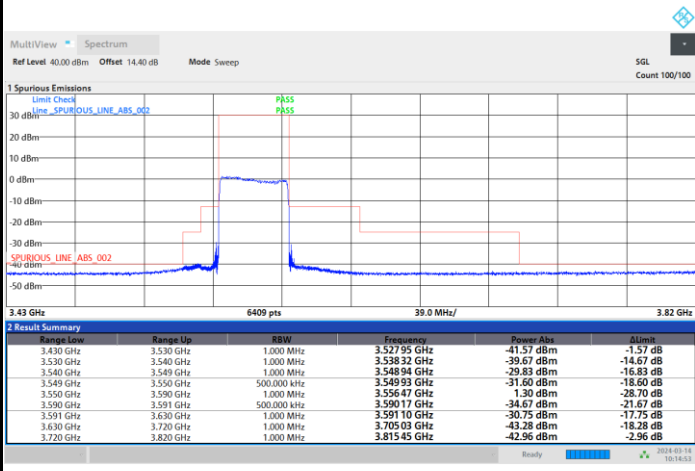

FR1 n48 / 40MHz / CP OFDM / 256QAM

Lowest Channel

1RB0

1RBmax

Full RB