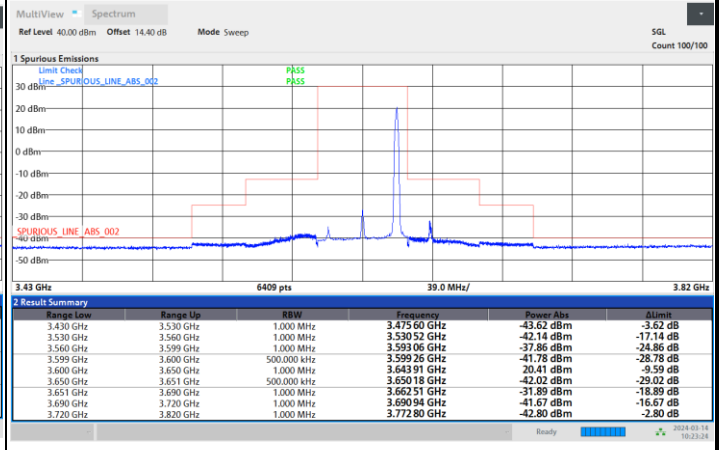

FR1 n48 / 40MHz / CP OFDM / 256QAM

Middle Channel

1RB0

1RBmax