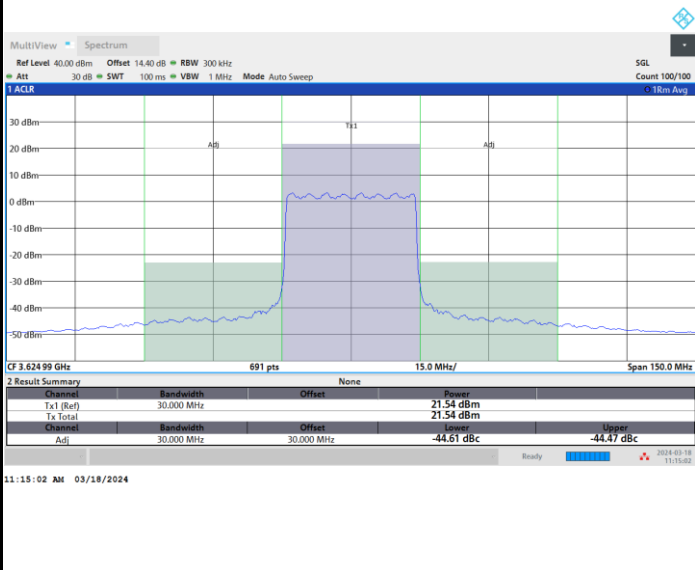

FR1 n48 / 30MHz / CP OFDM / QPSK

Middle Channel

Full RB