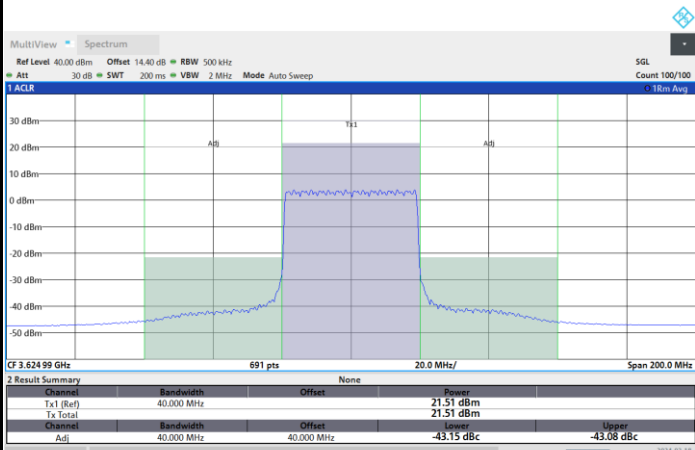

FR1 n48 / 40MHz / CP OFDM / QPSK

Middle Channel

1RB0

1RBmax

Full RB