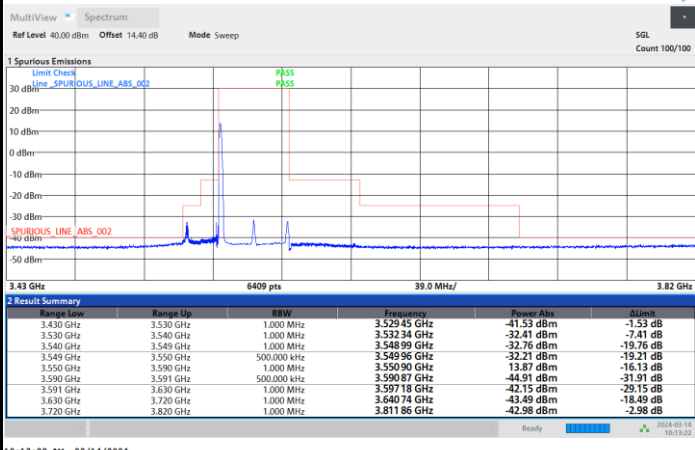

FR1 n48 / 40MHz / CP OFDM / 256QAM

Lowest Channel

1RB0

1RBmax