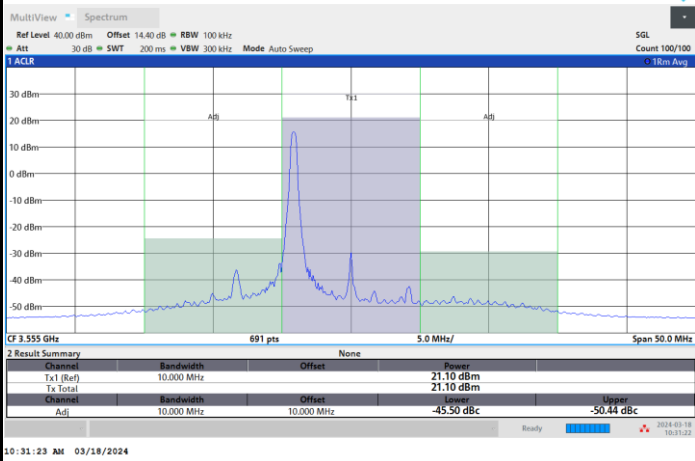

FR1 n48 / 10MHz / CP OFDM / 64QAM

Lowest Channel

1RB0

1RBmax