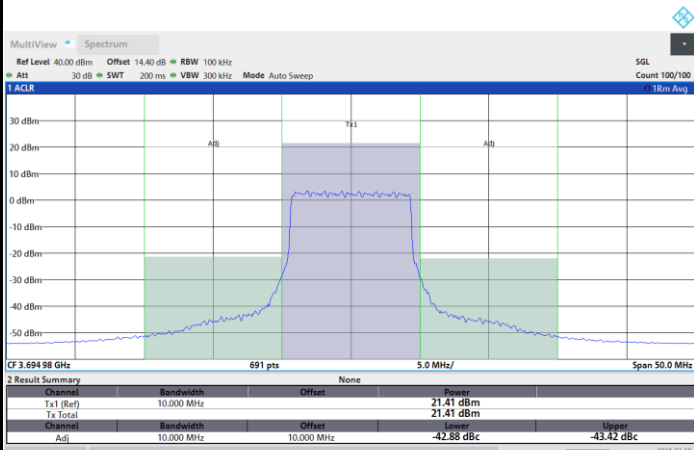

FR1 n48 / 10MHz / CP OFDM / QPSK

Highest Channel

1RB0

1RBmax

Full RB