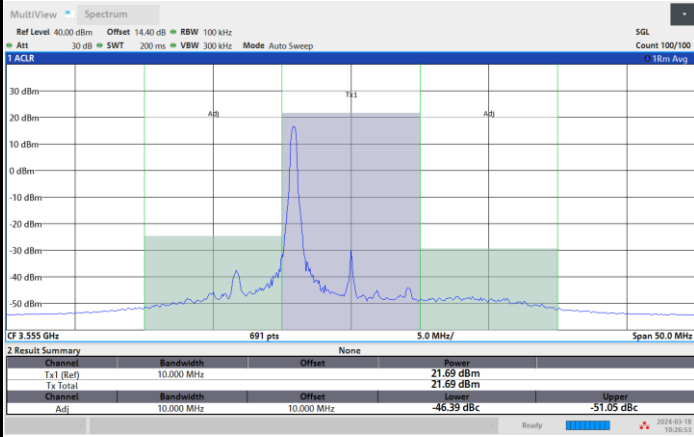

Highest Channel

1RB0

1RBmax

Full RB

# Adjacent Channel Leakage Ratio (ACLR)

FR1 n48 / 10MHz / CP OFDM / QPSK

Lowest Channel

1RB0

1RBmax

Full RB

FR1 n48 / 10MHz / CP OFDM / QPSK

Middle Channel