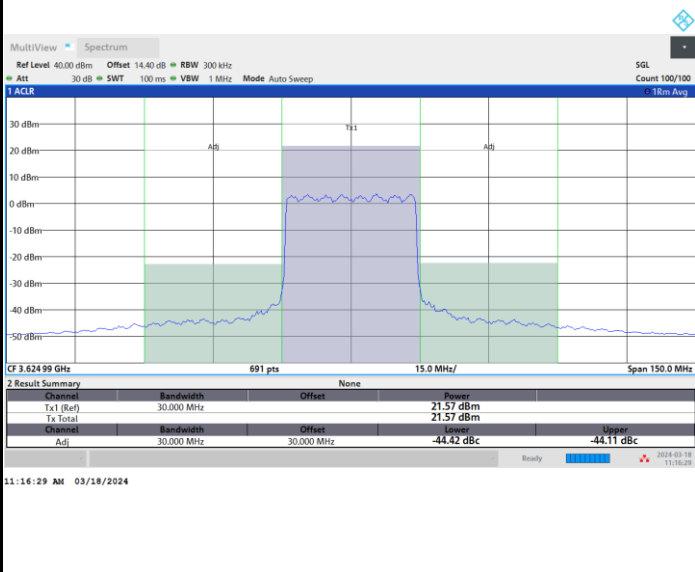

Lowest Channel

Full RB

FR1 n48 / 30MHz / CP OFDM / 64QAM

Middle Channel

Full RB

FR1 n48 / 30MHz / CP OFDM / 64QAM

Highest Channel

Full RB