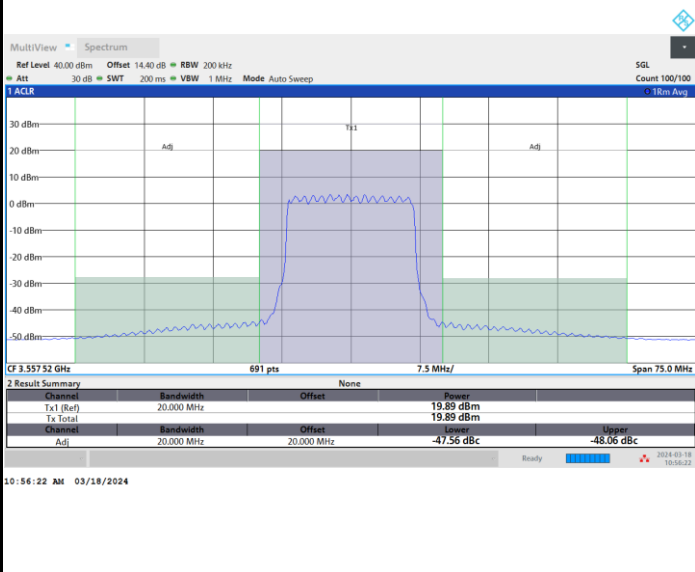

FR1 n48 / 15MHz / CP OFDM / 256QAM

Lowest Channel

Full RB