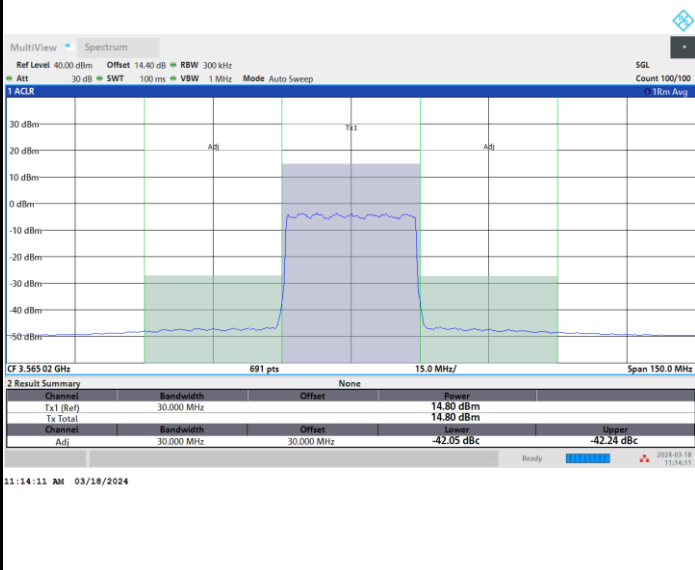

FR1 n48 / 30MHz / CP OFDM / 256QAM

Lowest Channel

Full RB