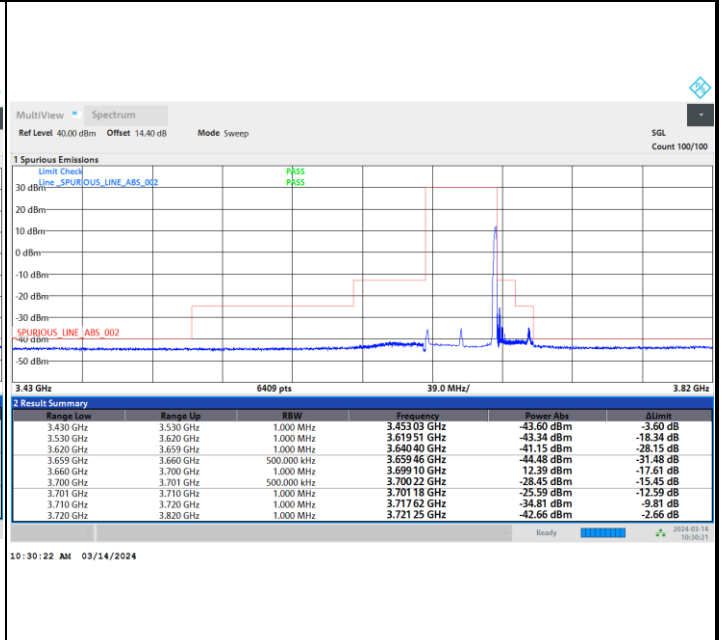

FR1 n48 / 40MHz / CP OFDM / 64QAM

Highest Channel

1RB0

1RBmax

Full RB

FR1 n48 / 40MHz / CP OFDM / 256QAM

Lowest Channel

1RB0