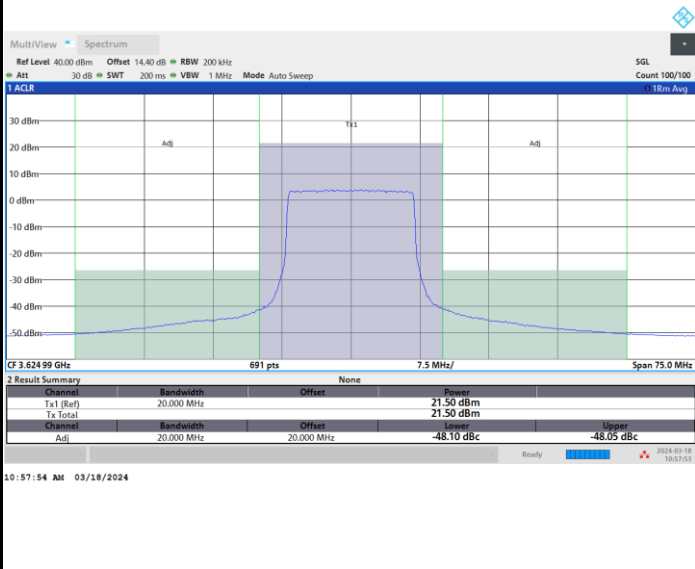

Full RB

FR1 n48 / 15MHz / CP OFDM / 16QAM

Middle Channel

Full RB

FR1 n48 / 15MHz / CP OFDM / 16QAM

Highest Channel

Full RB

FR1 n48 / 15MHz / CP OFDM / 64QAM