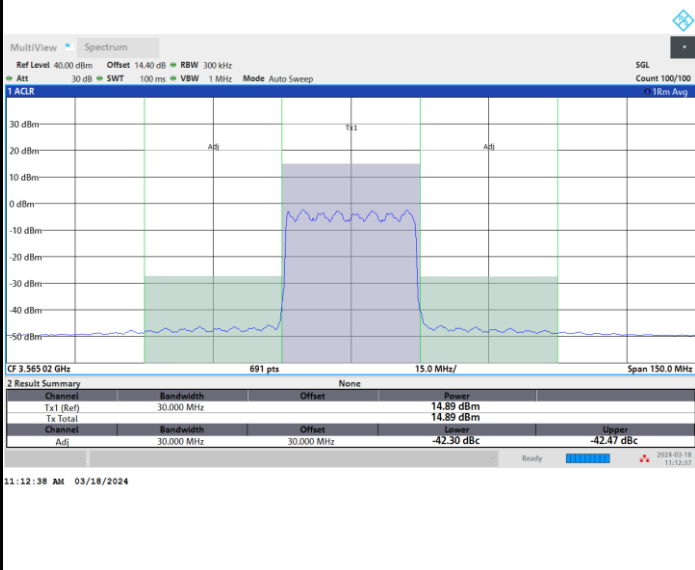

FR1 n48 / 30MHz / CP OFDM / 16QAM

Lowest Channel

Full RB