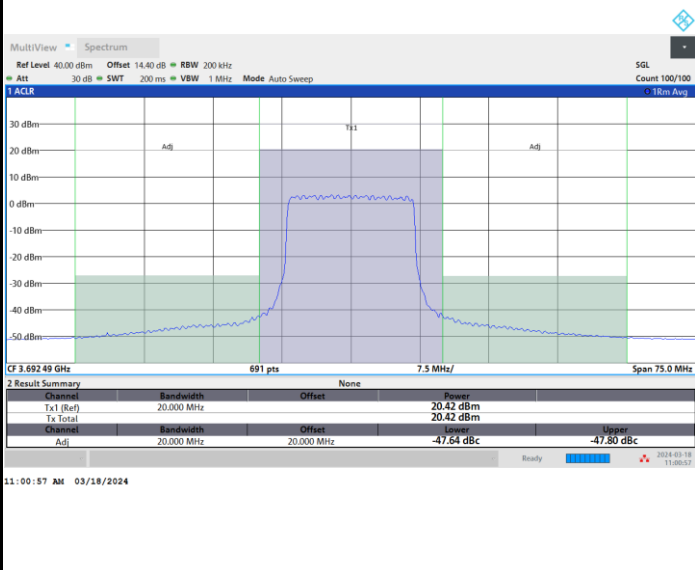

Full RB

FR1 n48 / 15MHz / CP OFDM / 16QAM

Middle Channel

Full RB

FR1 n48 / 15MHz / CP OFDM / 16QAM

Highest Channel

Full RB

FR1 n48 / 15MHz / CP OFDM / 64QAM