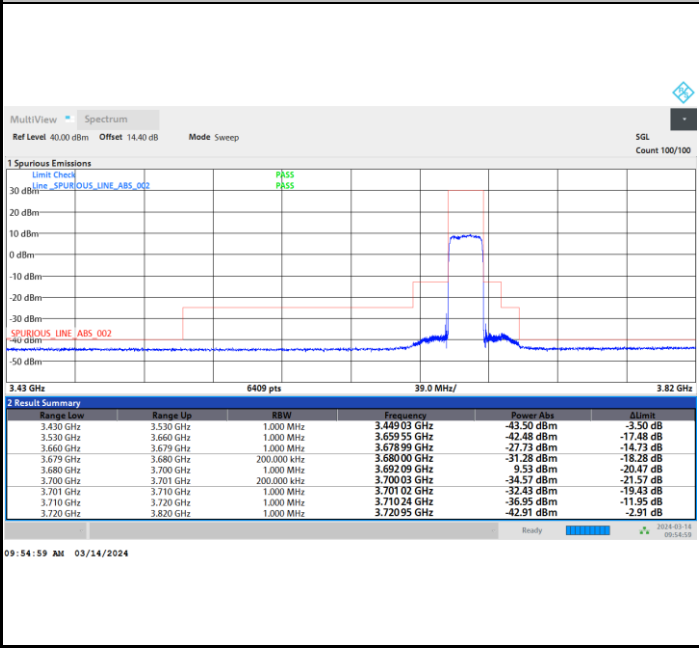

FR1 n48 / 20MHz / CP OFDM / 256QAM

Highest Channel

Full RB