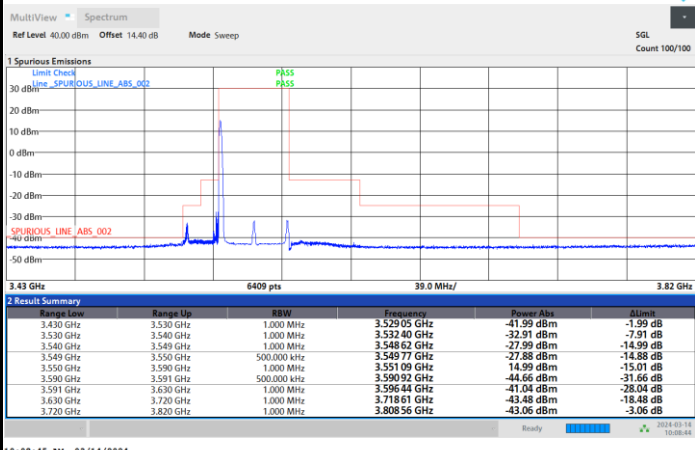

FR1 n48 / 40MHz / CP OFDM / 16QAM

Lowest Channel

1RB0

1RBmax