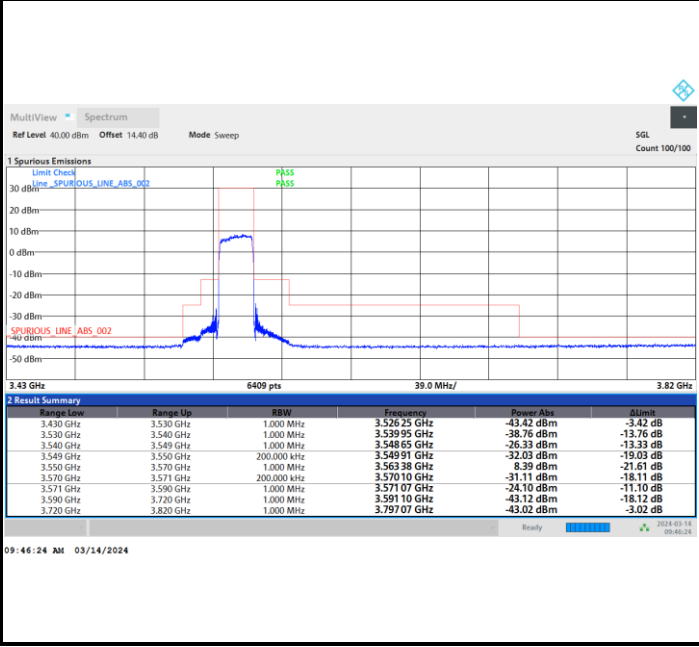

FR1 n48 / 20MHz / CP OFDM / QPSK

Lowest Channel

Full RB