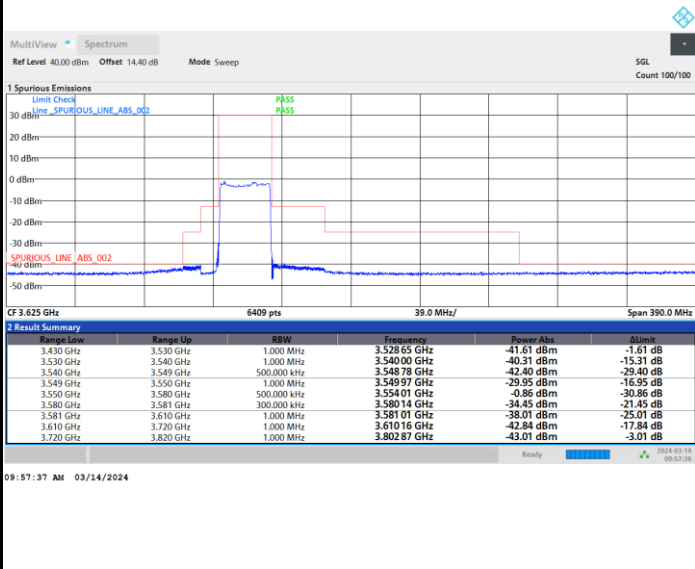

Full RB

FR1 n48 / 30MHz / CP OFDM / 16QAM

Highest Channel

Full RB

FR1 n48 / 30MHz / CP OFDM / 64QAM

Lowest Channel

Full RB

FR1 n48 / 30MHz / CP OFDM / 64QAM