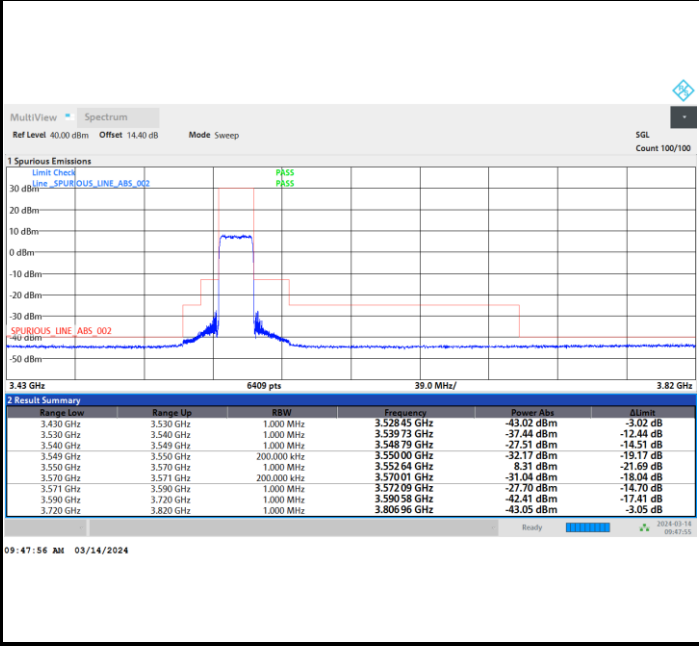

FR1 n48 / 20MHz / CP OFDM / 64QAM

Lowest Channel

Full RB