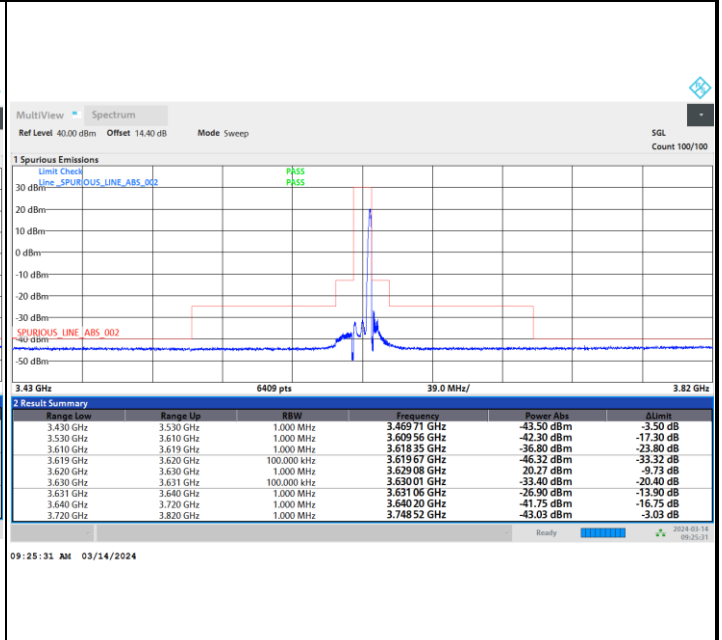

FR1 n48 / 10MHz / CP OFDM / 256QAM

Middle Channel

1RB0

1RBmax

Full RB

FR1 n48 / 10MHz / CP OFDM / 256QAM

Highest Channel

1RB0