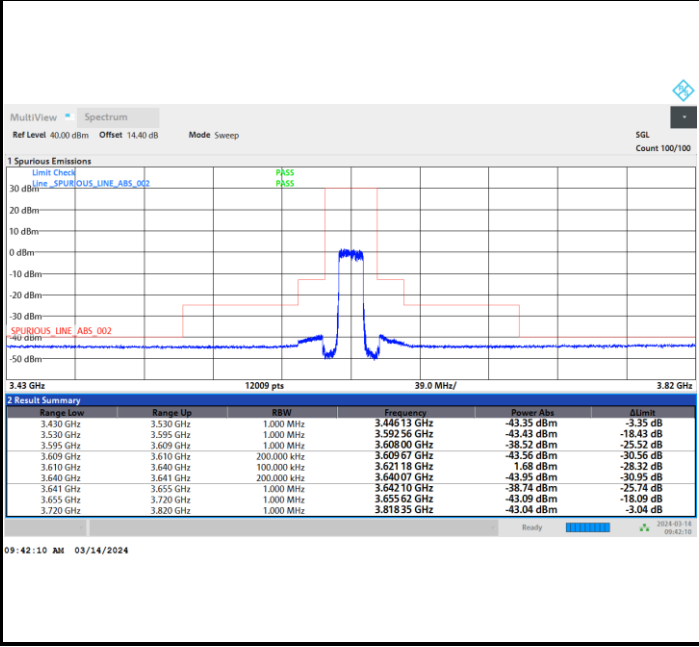

FR1 n48 / 15MHz / CP OFDM / 256QAM

Middle Channel

Full RB