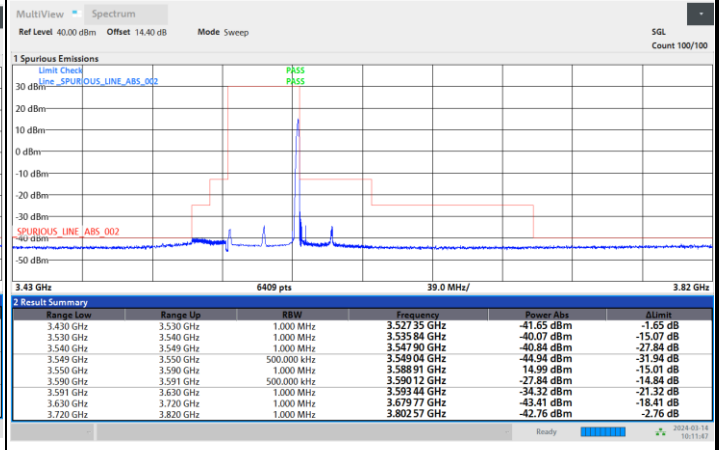

Highest Channel

1RB0

1RBmax

Full RB

FR1 n48 / 40MHz / CP OFDM / 64QAM

Lowest Channel

1RB0

1RBmax