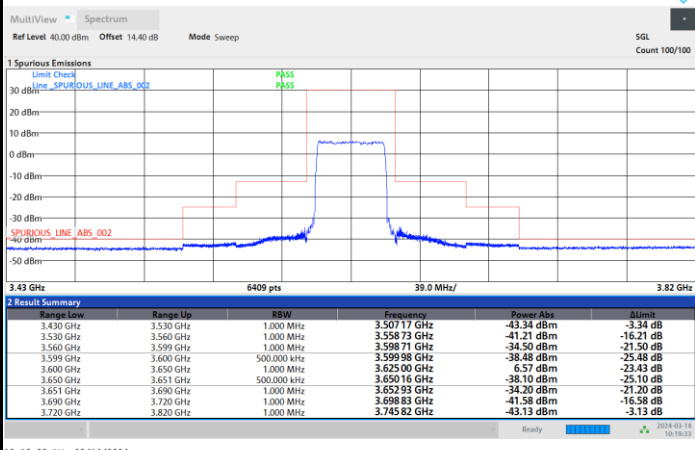

FR1 n48 / 40MHz / CP OFDM / 16QAM

Middle Channel

1RB0

1RBmax

Full RB