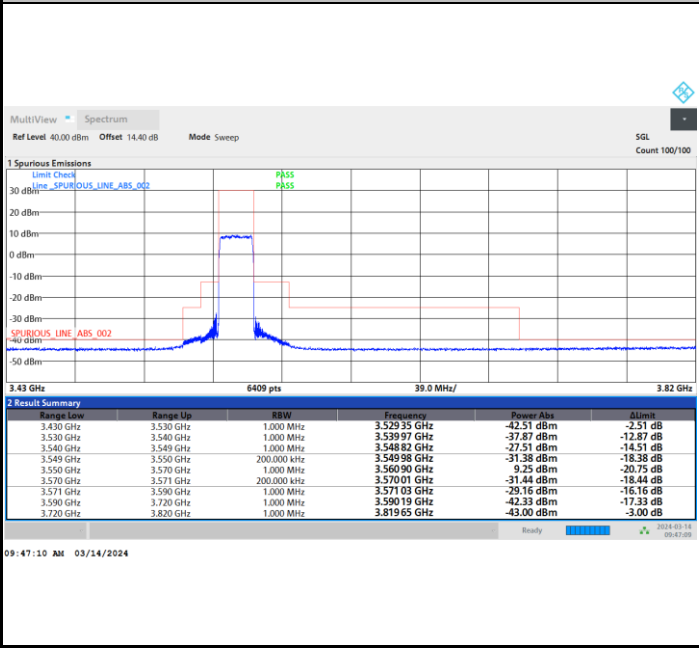

FR1 n48 / 20MHz / CP OFDM / 16QAM

Lowest Channel

Full RB