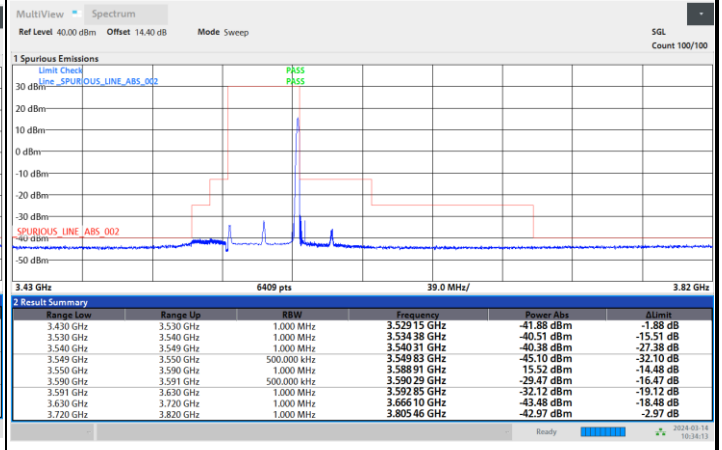

FR1 n48 / 40MHz / CP OFDM / 16QAM

Lowest Channel

1RB0

1RBmax