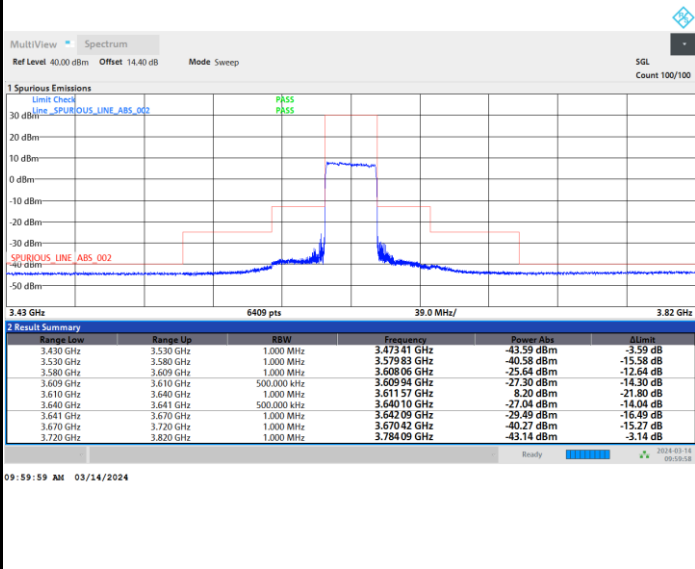

FR1 n48 / 30MHz / CP OFDM / 16QAM

Middle Channel

Full RB