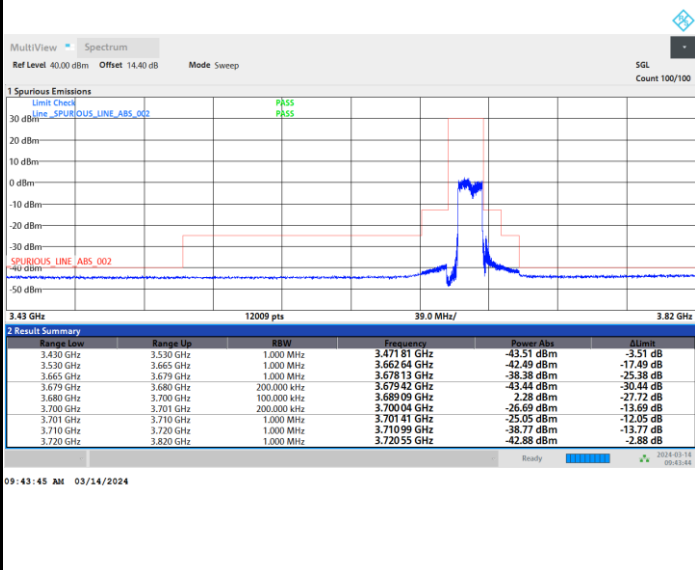

FR1 n48 / 15MHz / CP OFDM / QPSK

Highest Channel

Full RB

FR1 n48 / 15MHz / CP OFDM / 16QAM

Lowest Channel

Full RB

FR1 n48 / 15MHz / CP OFDM / 16QAM

Middle Channel

Full RB

FR1 n48 / 15MHz / CP OFDM / 16QAM

Highest Channel

Full RB

FR1 n48 / 15MHz / CP OFDM / 64QAM

Lowest Channel

Full RB

FR1 n48 / 15MHz / CP OFDM / 64QAM