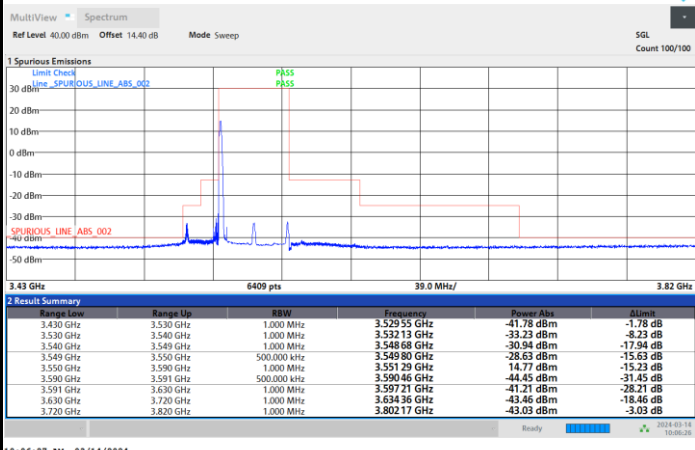

FR1 n48 / 40MHz / CP OFDM / QPSK

Lowest Channel

1RB0

1RBmax