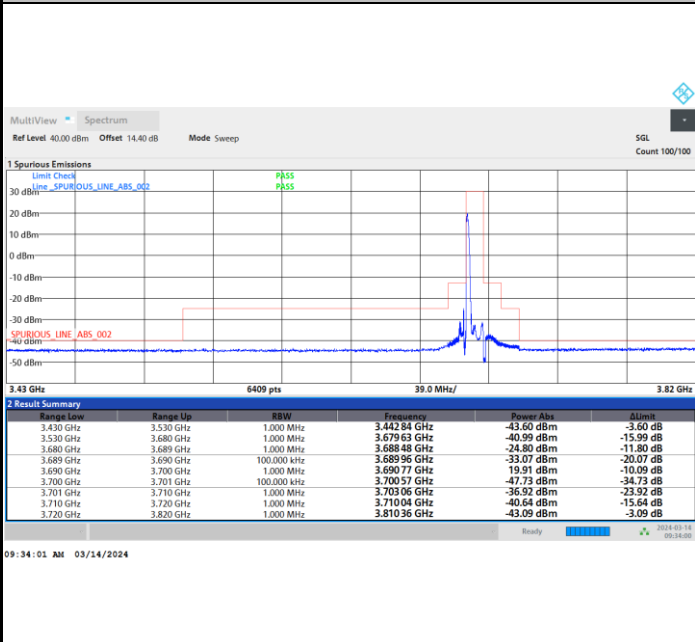

FR1 n48 / 10MHz / CP OFDM / 256QAM

Highest Channel

1RB0

1RBmax