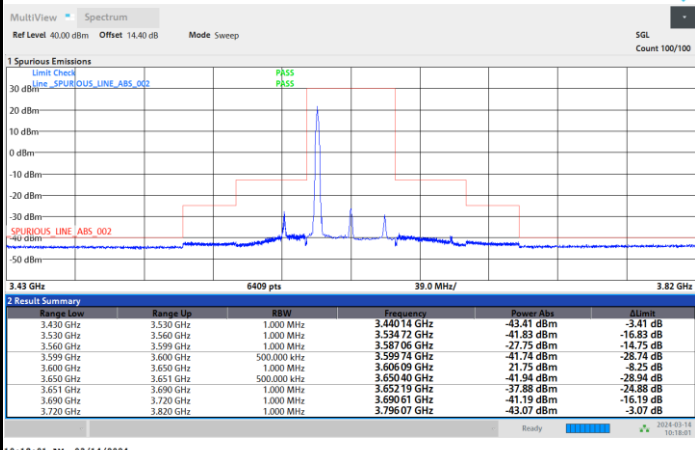

FR1 n48 / 40MHz / CP OFDM / 16QAM

Middle Channel

1RB0

1RBmax