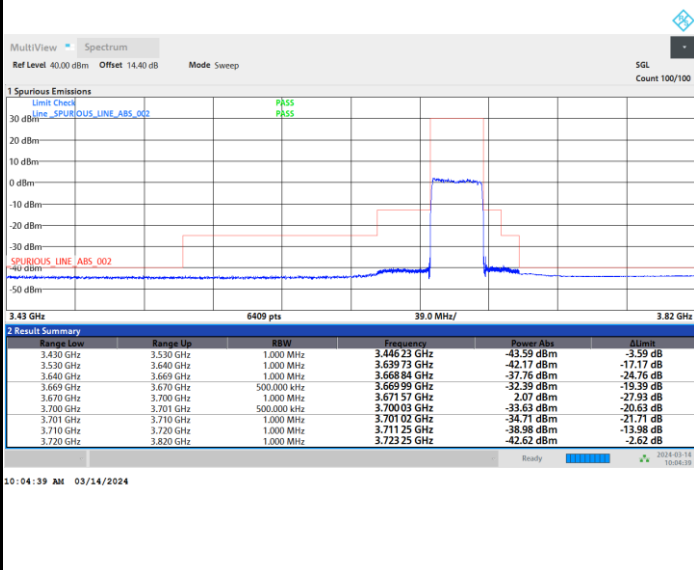

FR1 n48 / 30MHz / CP OFDM / 256QAM

Middle Channel

Full RB

FR1 n48 / 30MHz / CP OFDM / 256QAM

Highest Channel

Full RB

FR1 n48 / 40MHz / CP OFDM / QPSK

Lowest Channel