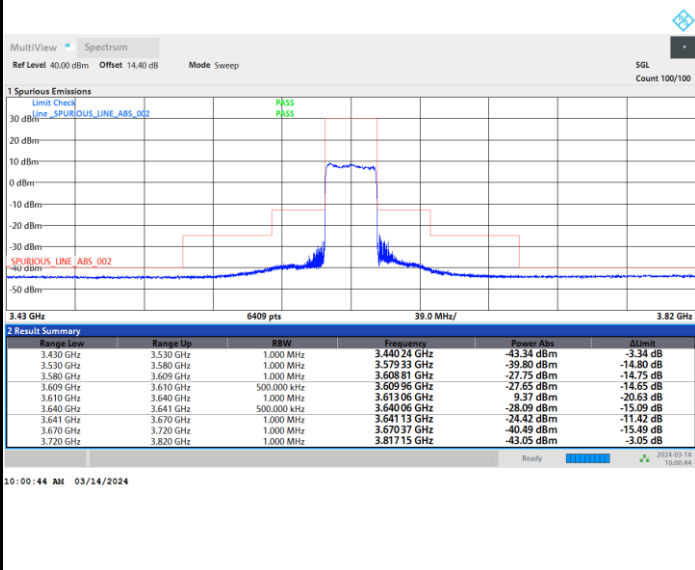

FR1 n48 / 30MHz / CP OFDM / 64QAM

Middle Channel

Full RB