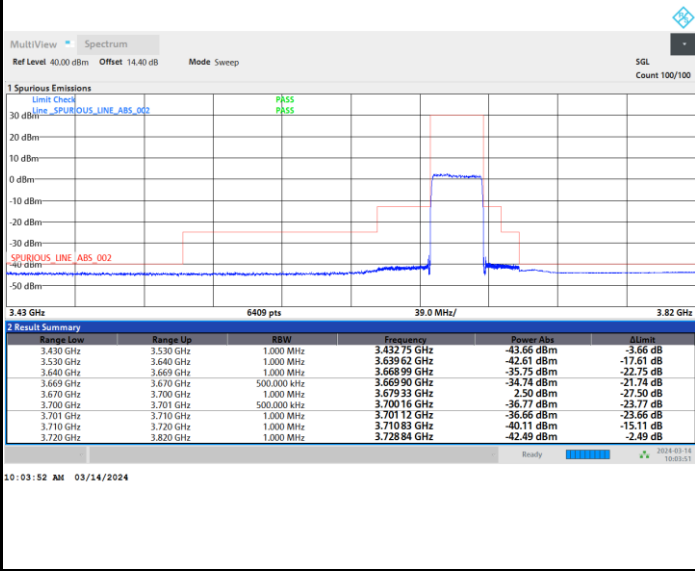

Middle Channel

Full RB

FR1 n48 / 30MHz / CP OFDM / 64QAM

Highest Channel

Full RB

FR1 n48 / 30MHz / CP OFDM / 256QAM

Lowest Channel

Full RB