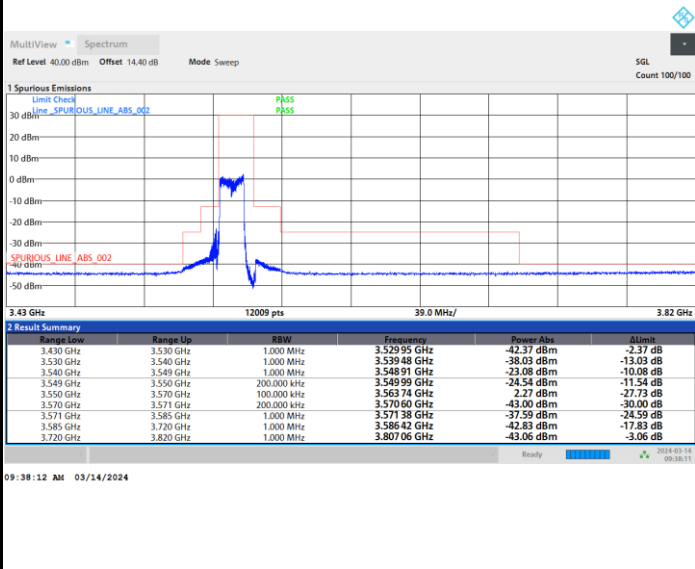

Full RB

FR1 n48 / 15MHz / CP OFDM / 16QAM

Highest Channel

Full RB

FR1 n48 / 15MHz / CP OFDM / 64QAM

Lowest Channel

Full RB

FR1 n48 / 15MHz / CP OFDM / 64QAM