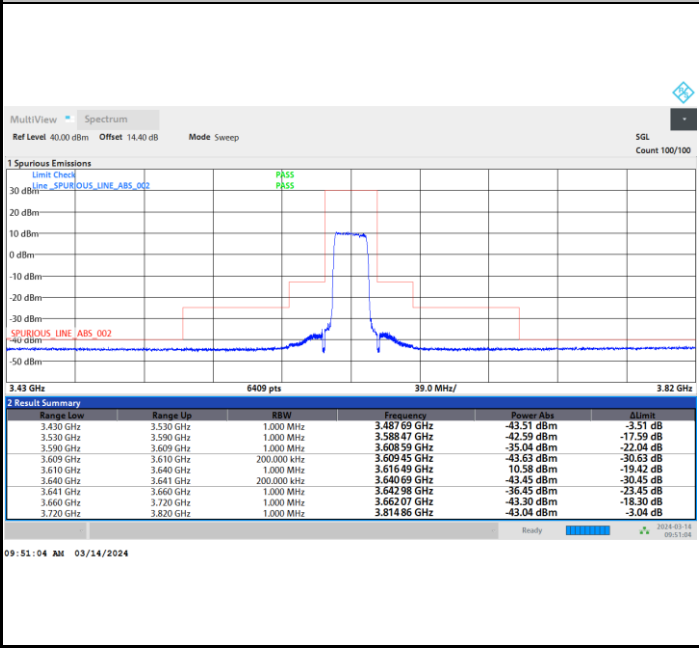

FR1 n48 / 20MHz / CP OFDM / 64QAM

Lowest Channel

Full RB

FR1 n48 / 20MHz / CP OFDM / 64QAM

Middle Channel

Full RB

FR1 n48 / 20MHz / CP OFDM / 64QAM

Highest Channel