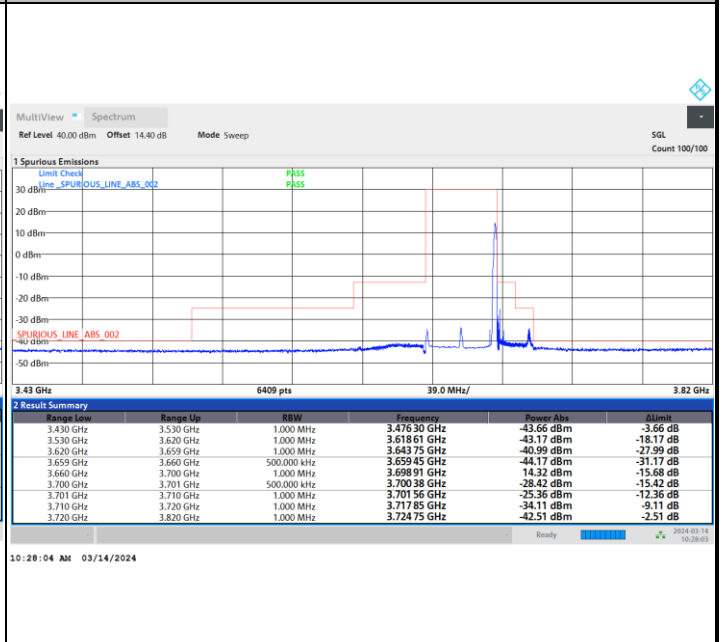

Highest Channel

1RB0

1RBmax

Full RB

FR1 n48 / 40MHz / CP OFDM / 64QAM

Lowest Channel

1RB0

1RBmax