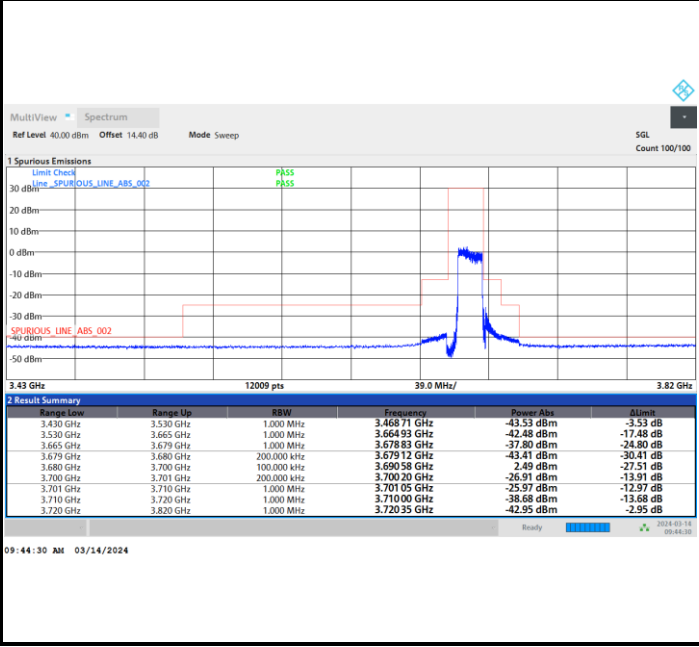

Middle Channel

Full RB

FR1 n48 / 15MHz / CP OFDM / 64QAM

Highest Channel

Full RB

FR1 n48 / 15MHz / CP OFDM / 256QAM

Lowest Channel

Full RB