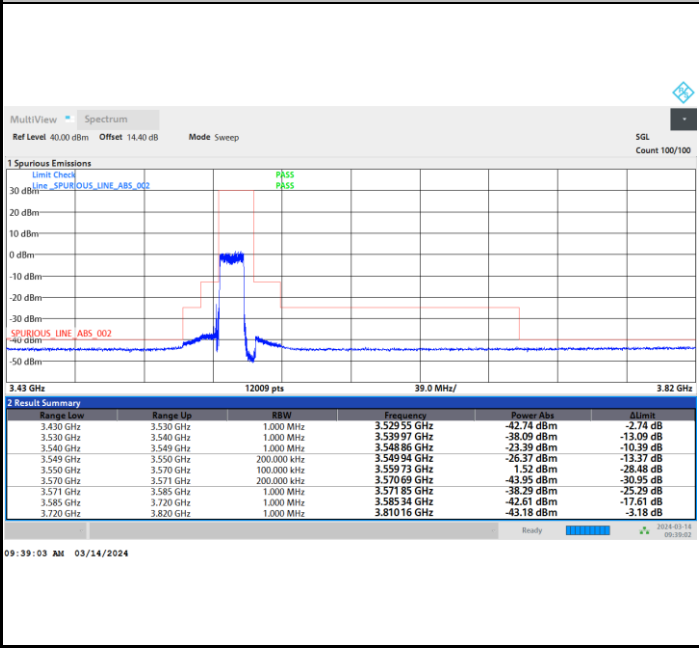

Middle Channel

Full RB

FR1 n48 / 15MHz / CP OFDM / 64QAM

Highest Channel

Full RB

FR1 n48 / 15MHz / CP OFDM / 256QAM

Lowest Channel

Full RB