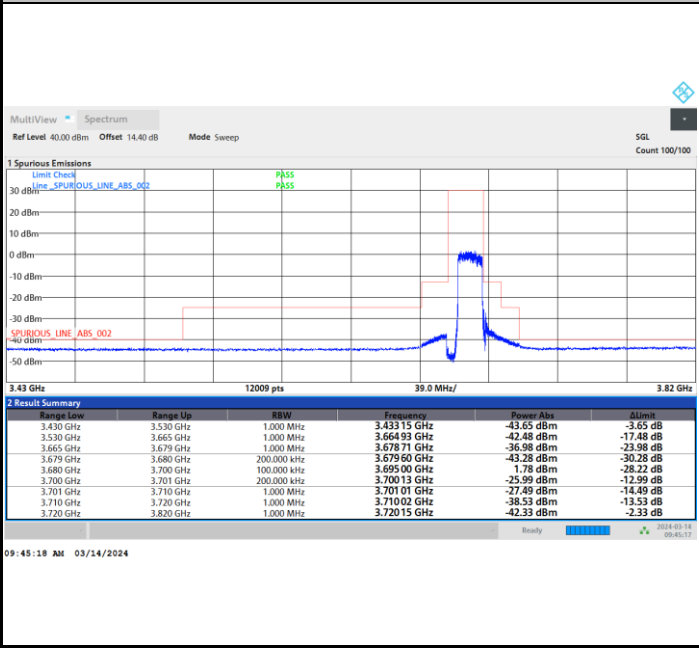

FR1 n48 / 15MHz / CP OFDM / 256QAM

Middle Channel

Full RB

FR1 n48 / 15MHz / CP OFDM / 256QAM

Highest Channel

Full RB

FR1 n48 / 20MHz / CP OFDM / QPSK

Lowest Channel