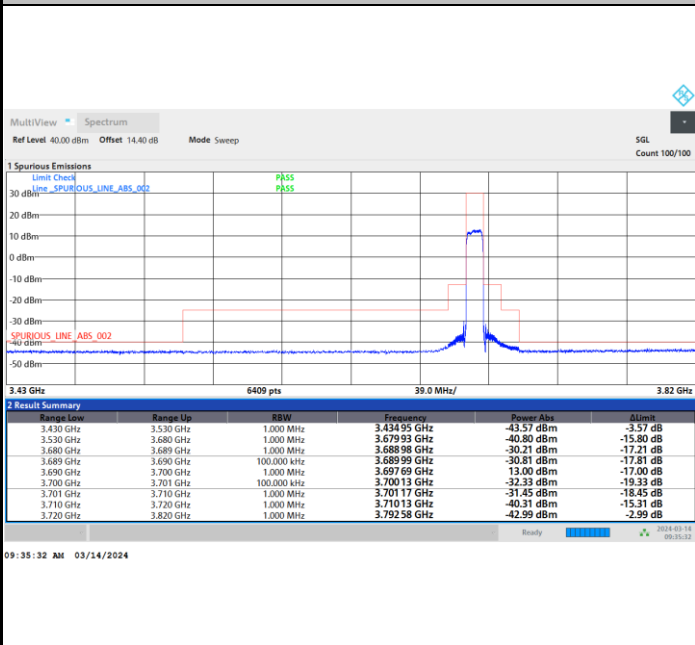

FR1 n48 / 10MHz / CP OFDM / 256QAM

Highest Channel

1RB0

1RBmax

Full RB