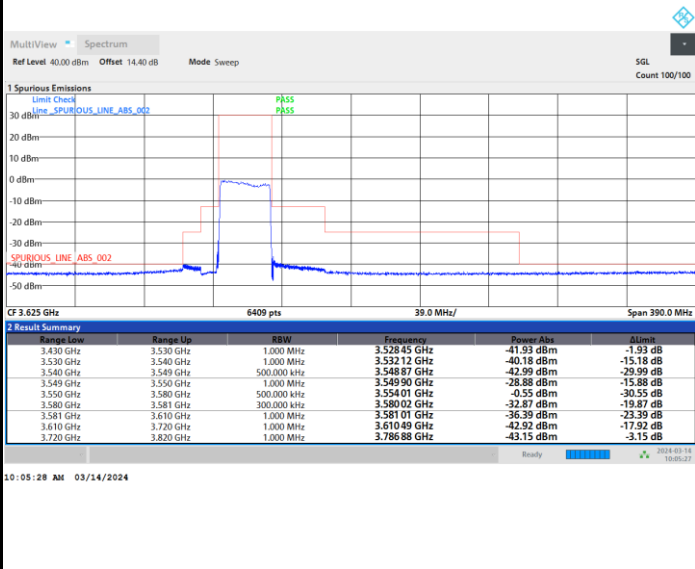

Highest Channel

Full RB

FR1 n48 / 30MHz / CP OFDM / QPSK

Lowest Channel

Full RB

FR1 n48 / 30MHz / CP OFDM / QPSK

Middle Channel

Full RB