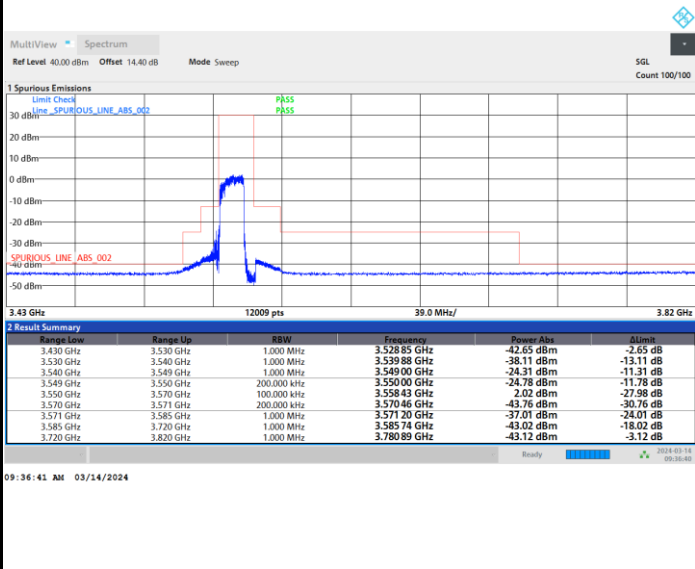

1RBmax

Full RB

FR1 n48 / 15MHz / CP OFDM / QPSK

Lowest Channel

Full RB

FR1 n48 / 15MHz / CP OFDM / QPSK

Middle Channel

Full RB