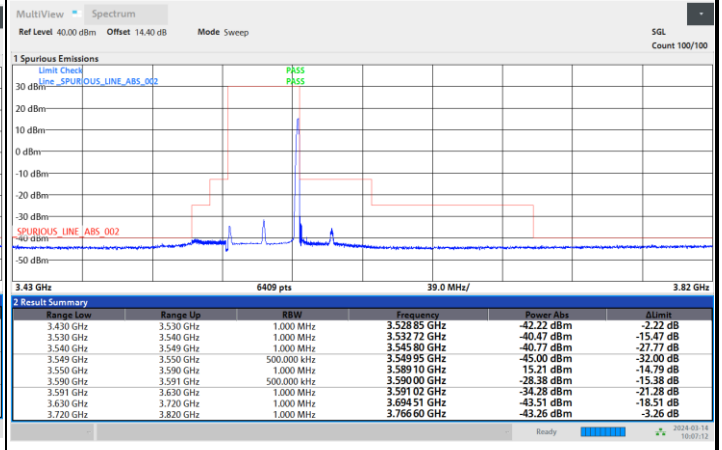

FR1 n48 / 40MHz / CP OFDM / QPSK

Lowest Channel

1RB0

1RBmax