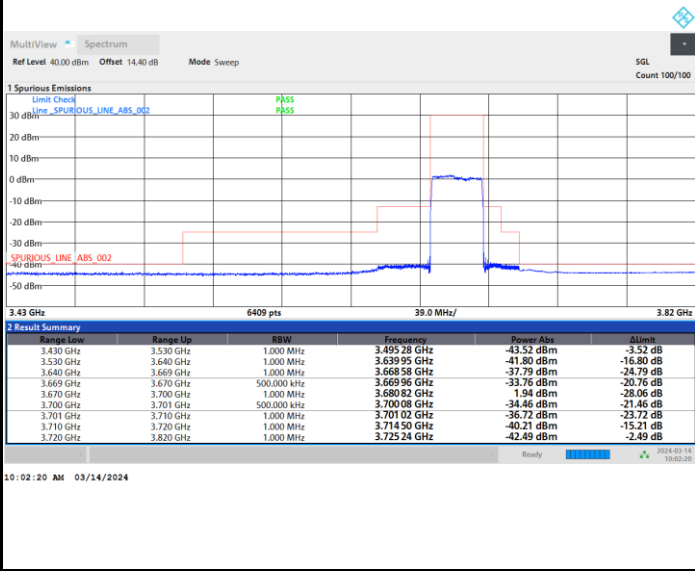

FR1 n48 / 30MHz / CP OFDM / QPSK

Highest Channel

Full RB