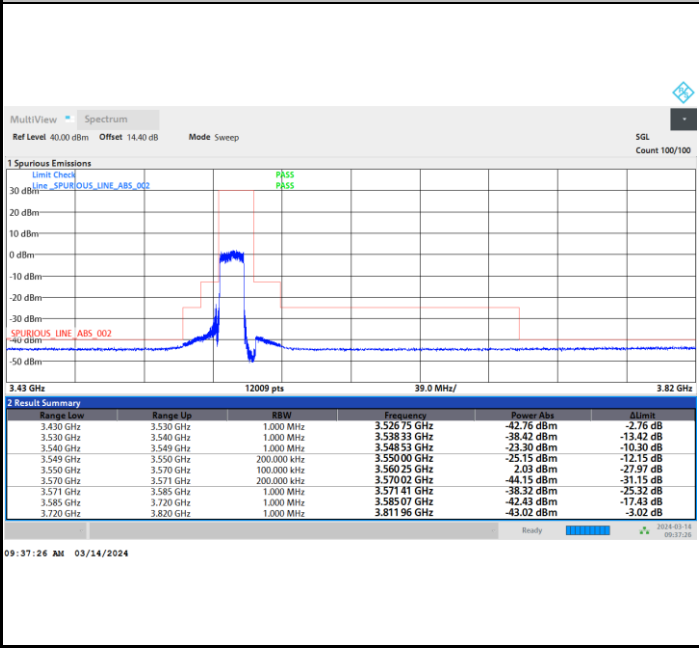

FR1 n48 / 15MHz / CP OFDM / QPSK

Highest Channel

Full RB

FR1 n48 / 15MHz / CP OFDM / 16QAM

Lowest Channel

Full RB

FR1 n48 / 15MHz / CP OFDM / 16QAM

Middle Channel