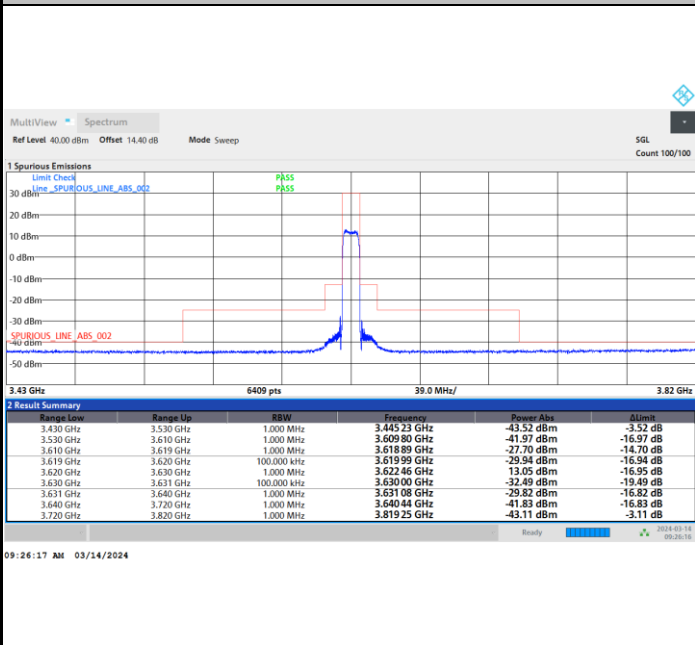

FR1 n48 / 10MHz / CP OFDM / 256QAM

Middle Channel

1RB0

1RBmax

Full RB

FR1 n48 / 10MHz / CP OFDM / 256QAM

Highest Channel

1RB0