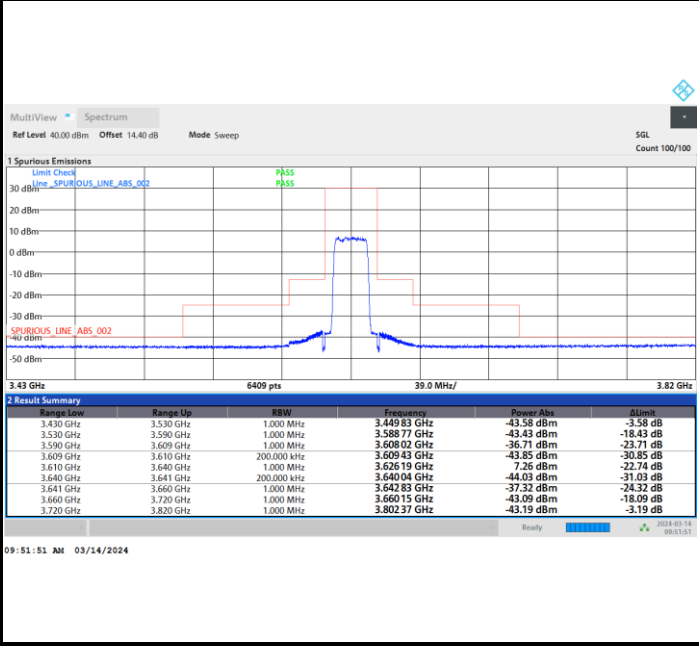

Full RB

FR1 n48 / 20MHz / CP OFDM / 256QAM

Lowest Channel

Full RB

FR1 n48 / 20MHz / CP OFDM / 256QAM

Middle Channel

Full RB

FR1 n48 / 20MHz / CP OFDM / 256QAM