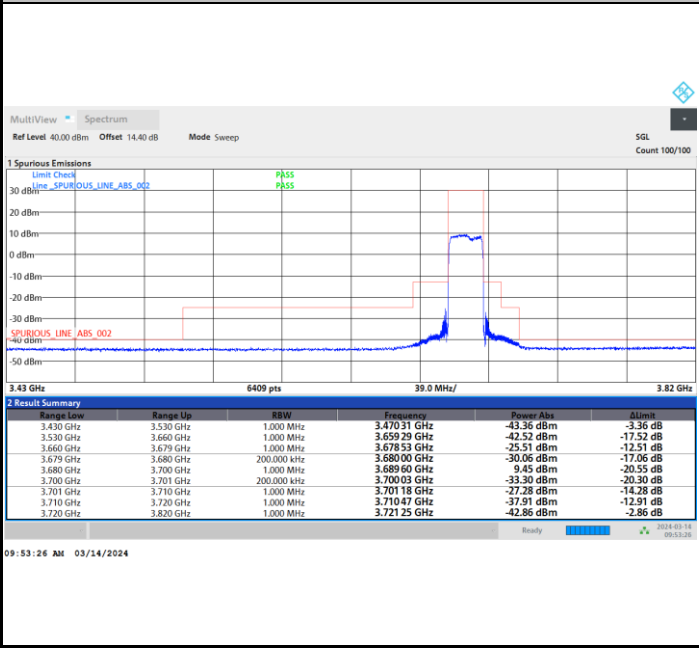

Lowest Channel

Full RB

FR1 n48 / 20MHz / CP OFDM / 16QAM

Middle Channel

Full RB

FR1 n48 / 20MHz / CP OFDM / 16QAM

Highest Channel

Full RB