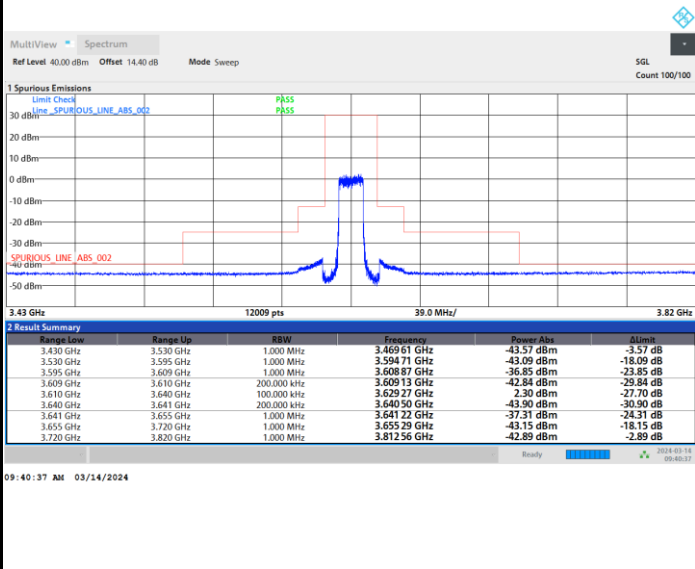

FR1 n48 / 15MHz / CP OFDM / QPSK

Highest Channel

Full RB

FR1 n48 / 15MHz / CP OFDM / 16QAM

Lowest Channel

Full RB

FR1 n48 / 15MHz / CP OFDM / 16QAM

Middle Channel

Full RB

FR1 n48 / 15MHz / CP OFDM / 16QAM

Highest Channel

Full RB

FR1 n48 / 15MHz / CP OFDM / 64QAM

Lowest Channel

Full RB

FR1 n48 / 15MHz / CP OFDM / 64QAM