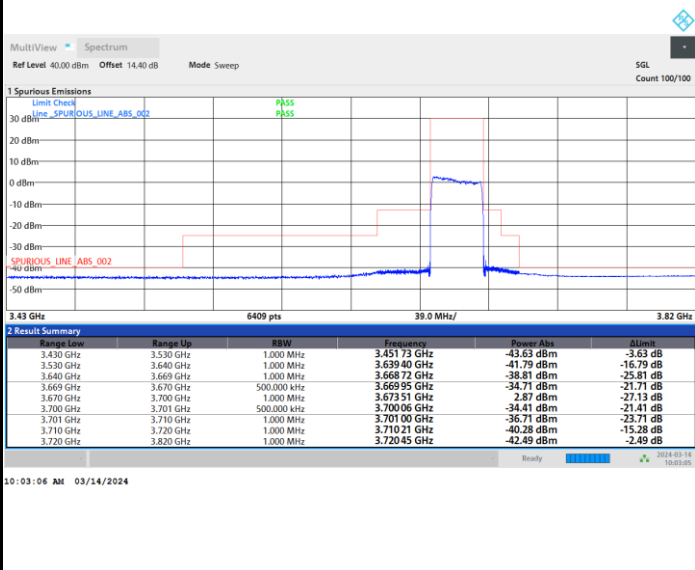

FR1 n48 / 30MHz / CP OFDM / 16QAM

Highest Channel

Full RB