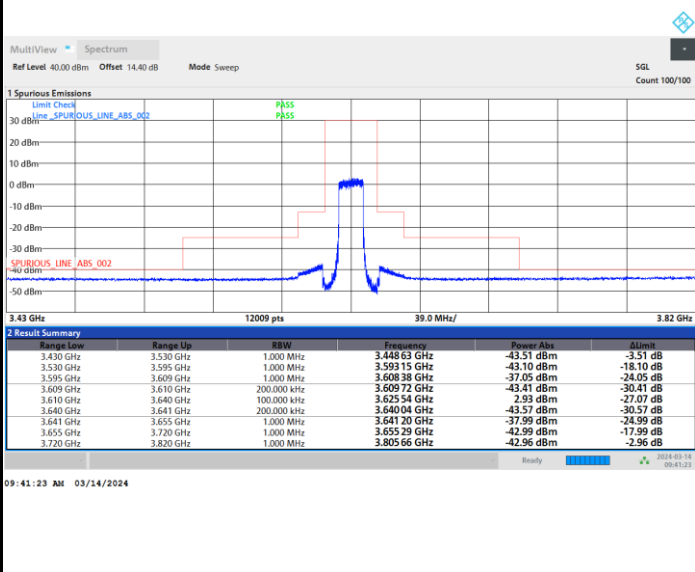

FR1 n48 / 15MHz / CP OFDM / 64QAM

Middle Channel

Full RB