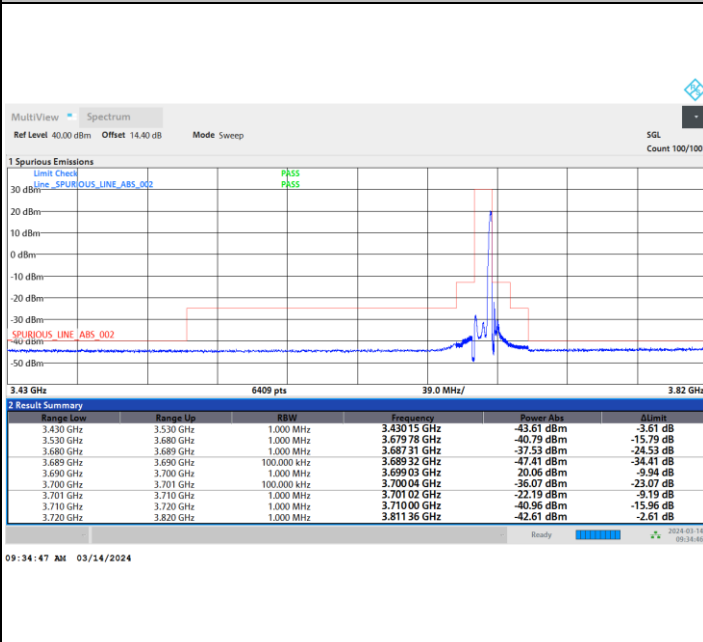

FR1 n48 / 10MHz / CP OFDM / 256QAM

Highest Channel

1RB0

1RBmax