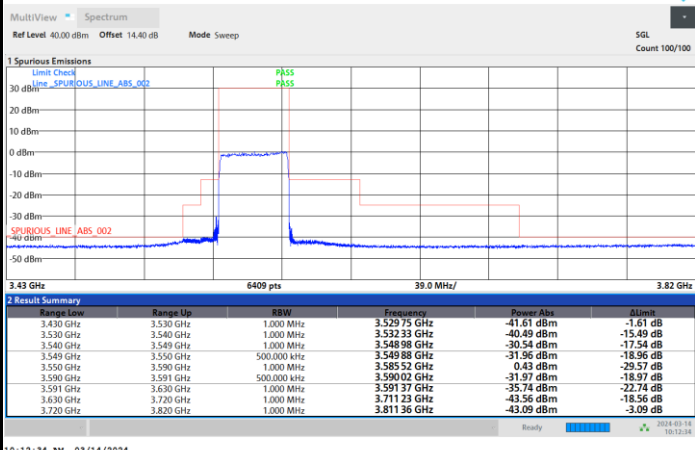

FR1 n48 / 40MHz / CP OFDM / 64QAM

Lowest Channel

1RB0

1RBmax

Full RB