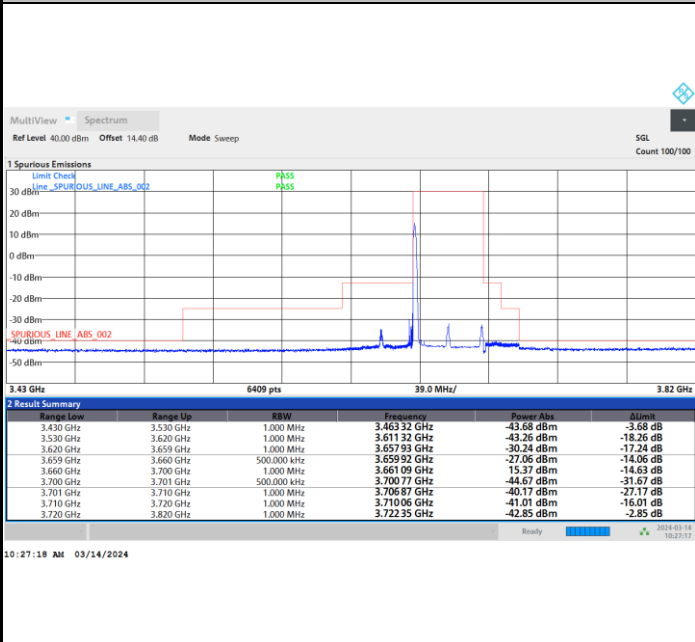

FR1 n48 / 40MHz / CP OFDM / 16QAM

Highest Channel

1RB0

1RBmax