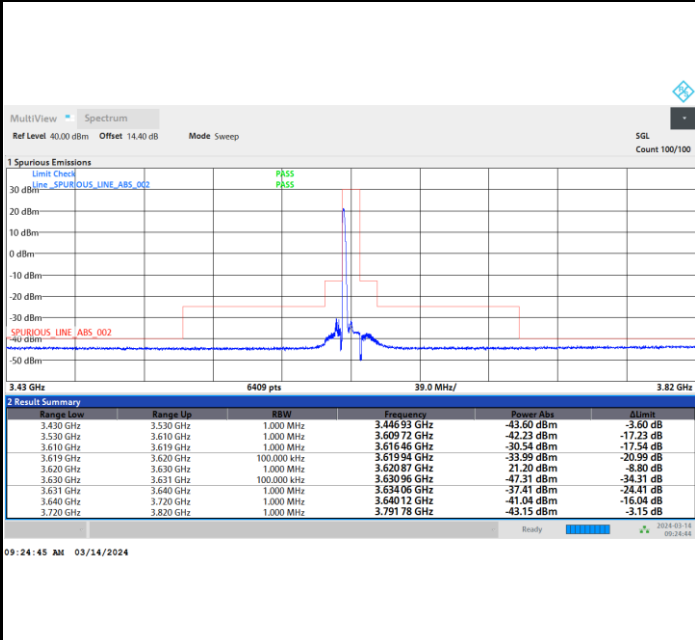

FR1 n48 / 10MHz / CP OFDM / 256QAM

Middle Channel

1RB0

1RBmax

Full RB

FR1 n48 / 10MHz / CP OFDM / 256QAM

Highest Channel

1RB0