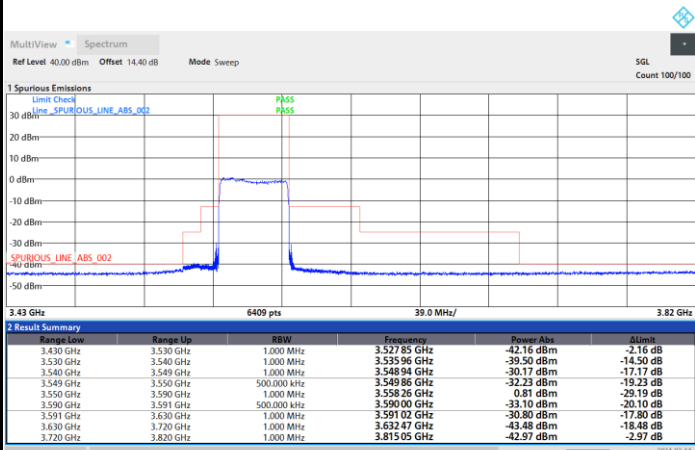

FR1 n48 / 40MHz / CP OFDM / 16QAM

Lowest Channel

1RB0

1RBmax

Full RB