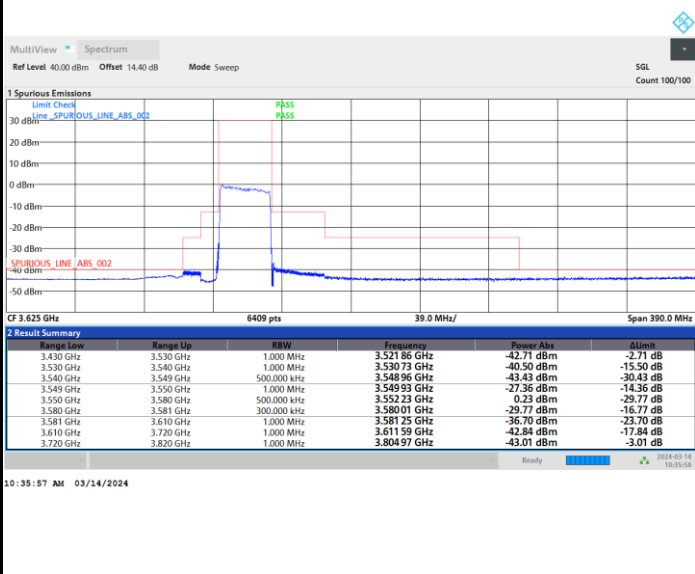

Middle Channel

Full RB

FR1 n48 / 30MHz / CP OFDM / 64QAM

Highest Channel

Full RB

FR1 n48 / 30MHz / CP OFDM / 256QAM

Lowest Channel

Full RB