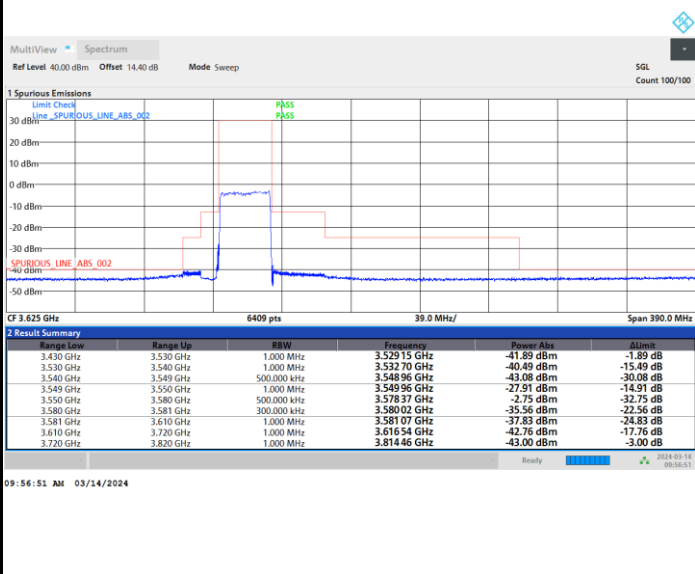

FR1 n48 / 30MHz / CP OFDM / QPSK

Highest Channel

Full RB

FR1 n48 / 30MHz / CP OFDM / 16QAM

Lowest Channel

Full RB

FR1 n48 / 30MHz / CP OFDM / 16QAM

Middle Channel