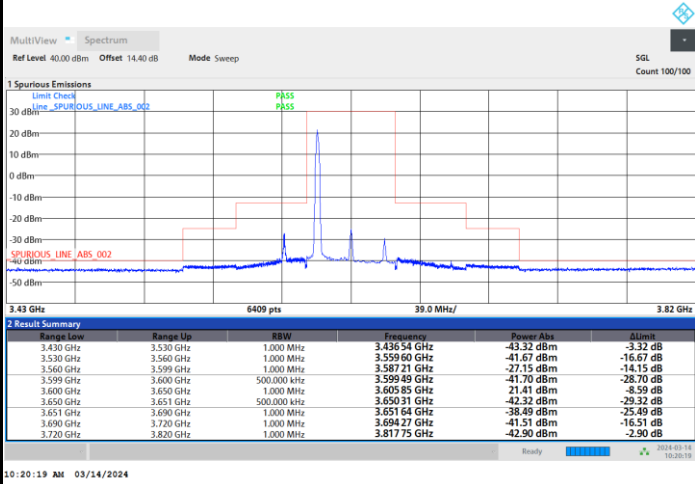

Full RB

FR1 n48 / 40MHz / CP OFDM / 64QAM

Middle Channel

1RB0

1RBmax

Full RB