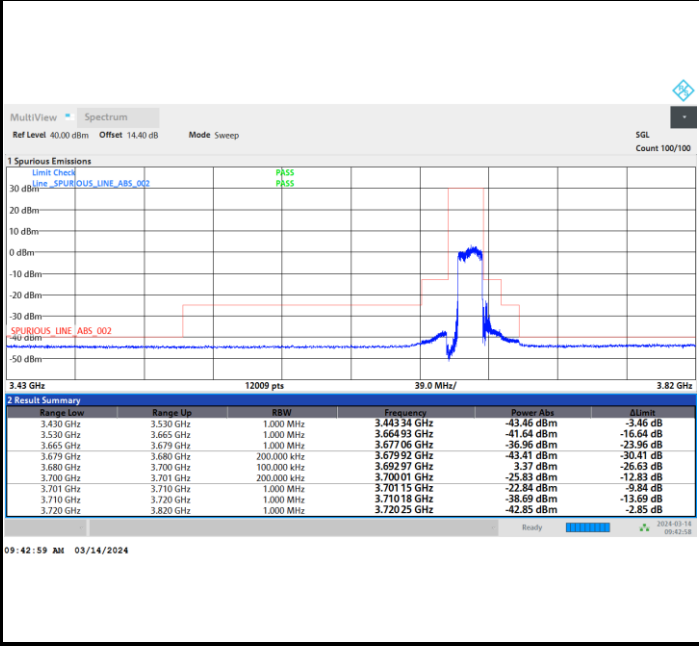

FR1 n48 / 15MHz / CP OFDM / QPSK

Highest Channel

Full RB