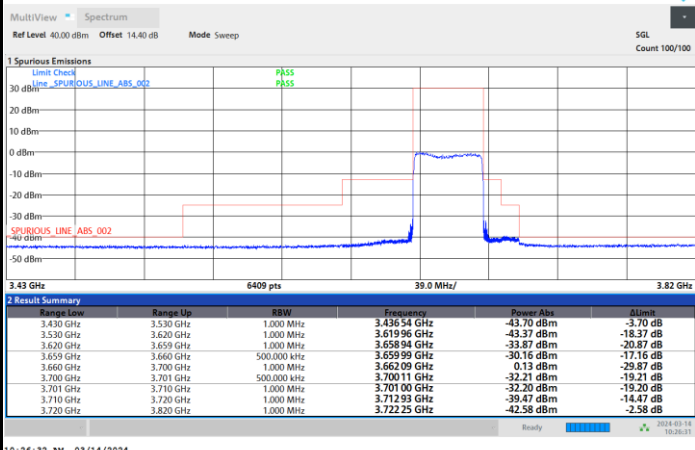

FR1 n48 / 40MHz / CP OFDM / QPSK

Highest Channel

1RB0

1RBmax

Full RB

FR1 n48 / 40MHz / CP OFDM / 16QAM

Lowest Channel

1RB0