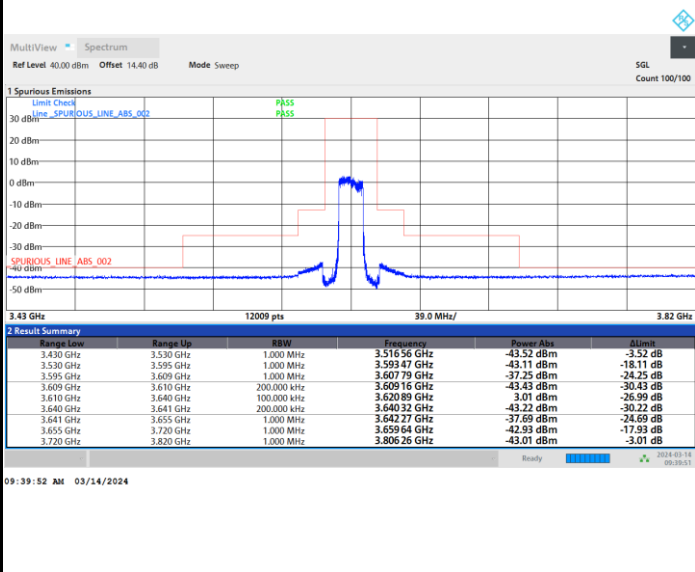

1RBmax

Full RB

FR1 n48 / 15MHz / CP OFDM / QPSK

Lowest Channel

Full RB

FR1 n48 / 15MHz / CP OFDM / QPSK

Middle Channel

Full RB