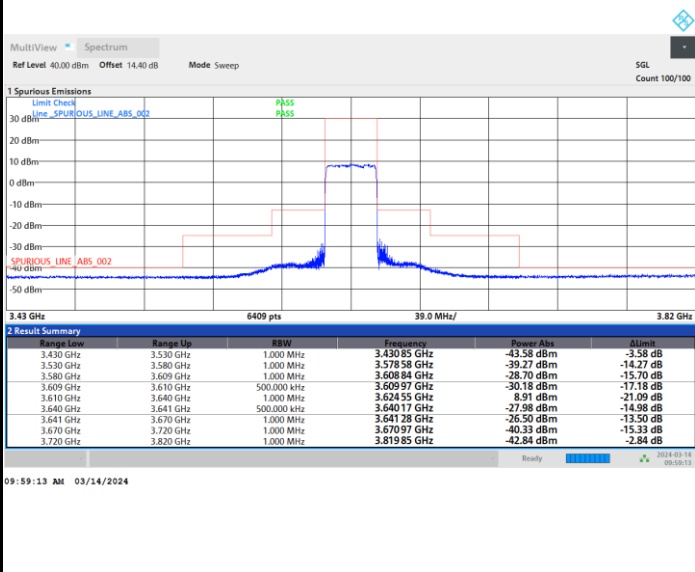

Highest Channel

Full RB

FR1 n48 / 30MHz / CP OFDM / QPSK

Lowest Channel

Full RB

FR1 n48 / 30MHz / CP OFDM / QPSK

Middle Channel

Full RB