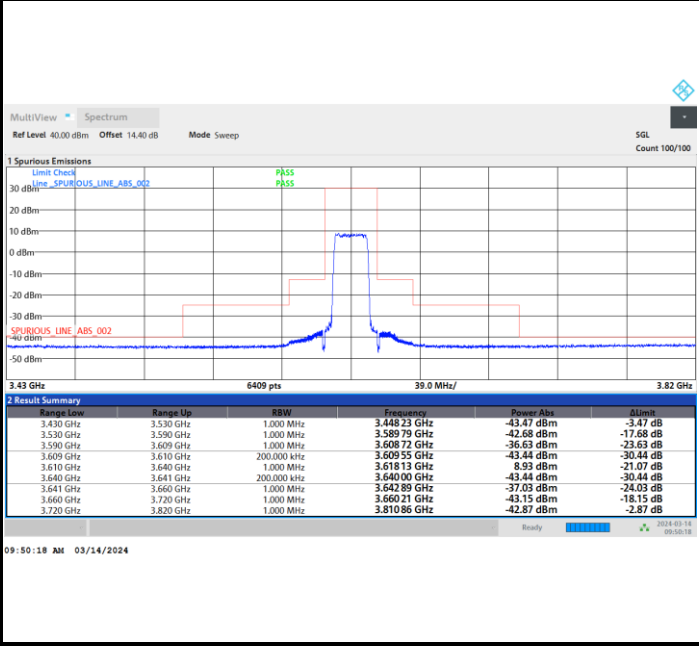

Lowest Channel

Full RB

FR1 n48 / 20MHz / CP OFDM / 16QAM

Middle Channel

Full RB

FR1 n48 / 20MHz / CP OFDM / 16QAM

Highest Channel

Full RB