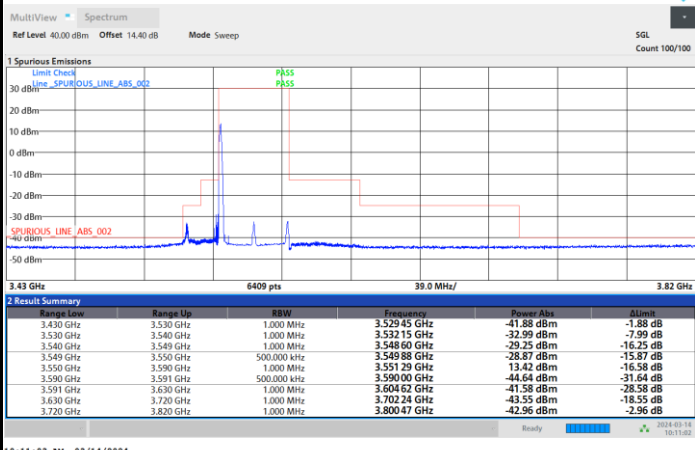

Highest Channel

1RB0

1RBmax

Full RB

FR1 n48 / 40MHz / CP OFDM / 64QAM

Lowest Channel

1RB0

1RBmax