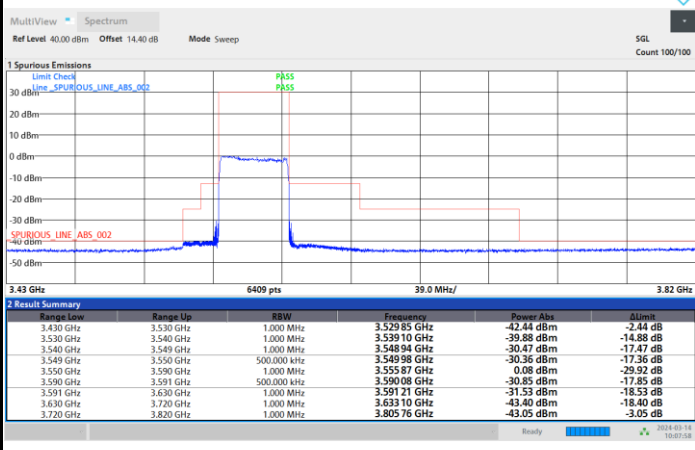

FR1 n48 / 40MHz / CP OFDM / QPSK

Lowest Channel

1RB0

1RBmax

Full RB