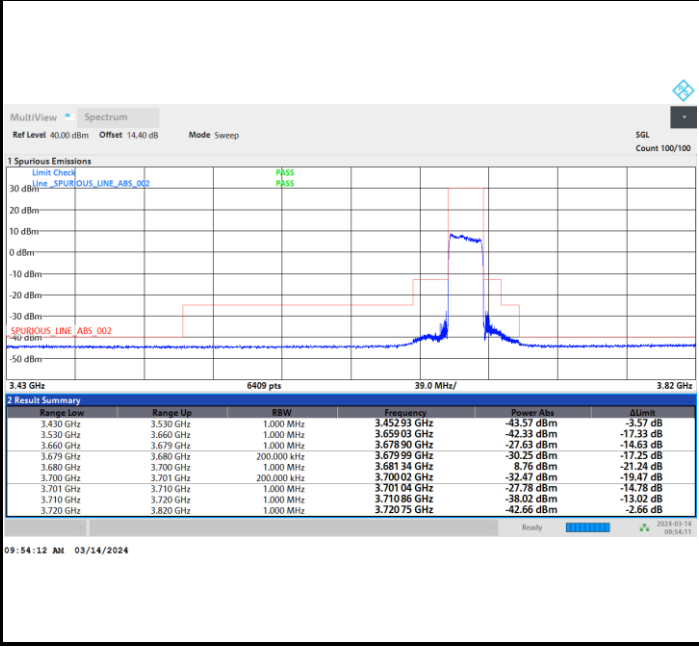

FR1 n48 / 20MHz / CP OFDM / 64QAM

Highest Channel

Full RB