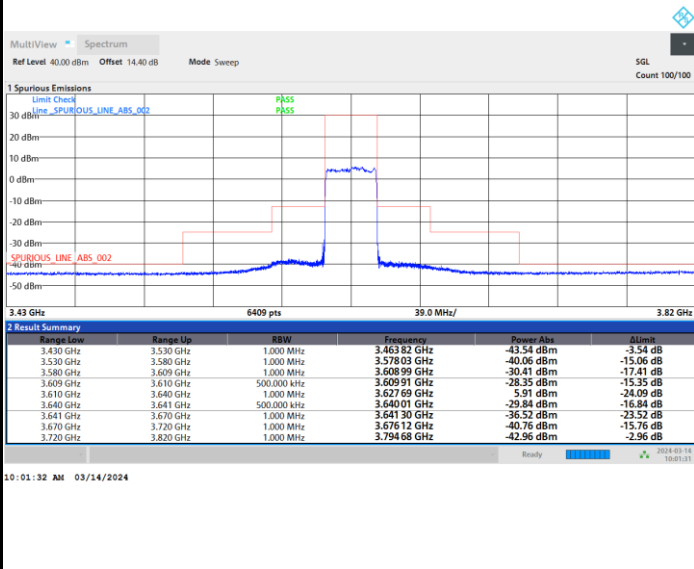

FR1 n48 / 30MHz / CP OFDM / 256QAM

Middle Channel

Full RB