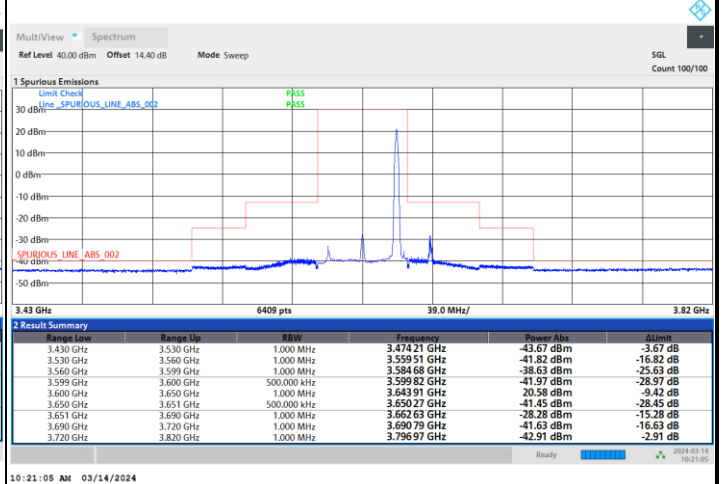

Full RB

FR1 n48 / 40MHz / CP OFDM / 64QAM

Middle Channel

1RB0

1RBmax

Full RB