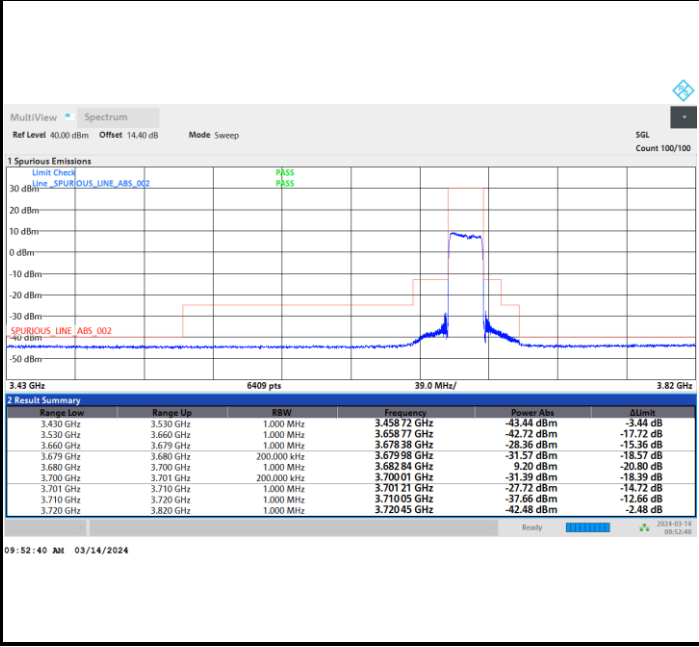

Full RB

FR1 n48 / 20MHz / CP OFDM / QPSK

Highest Channel

Full RB

FR1 n48 / 20MHz / CP OFDM / 16QAM

Lowest Channel

Full RB

FR1 n48 / 20MHz / CP OFDM / 16QAM