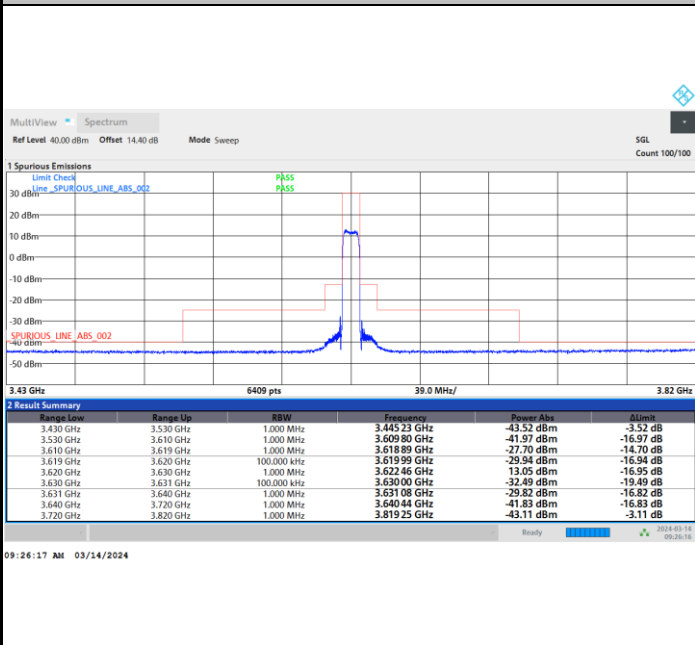

FR1 n48 / 10MHz / CP OFDM / 256QAM

Middle Channel

1RB0

1RBmax

Full RB