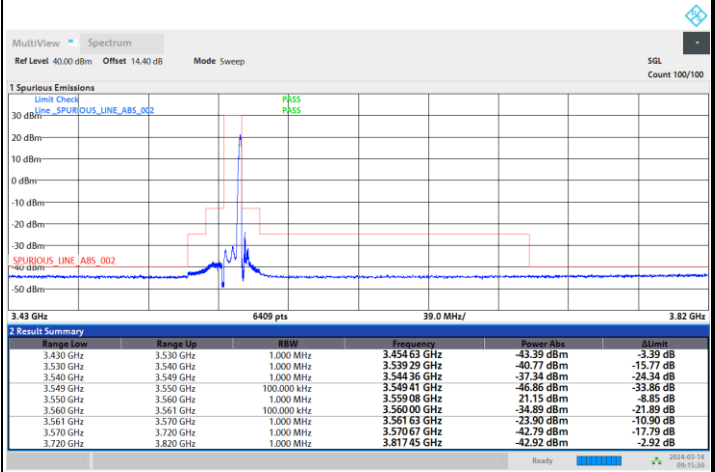

FR1 n48 / 10MHz / CP OFDM / 256QAM

Lowest Channel

1RB0

1RBmax

Full RB

FR1 n48 / 10MHz / CP OFDM / 256QAM

Middle Channel

1RB0

1RBmax

Full RB

FR1 n48 / 10MHz / CP OFDM / 256QAM

Highest Channel

1RB0

1RBmax

Full RB

FR1 n48 / 15MHz / CP OFDM / QPSK