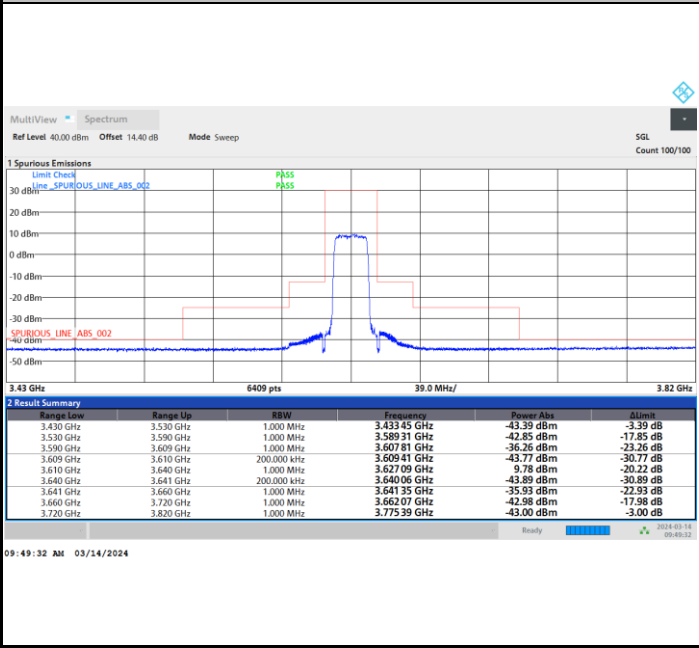

FR1 n48 / 20MHz / CP OFDM / QPSK

Middle Channel

Full RB