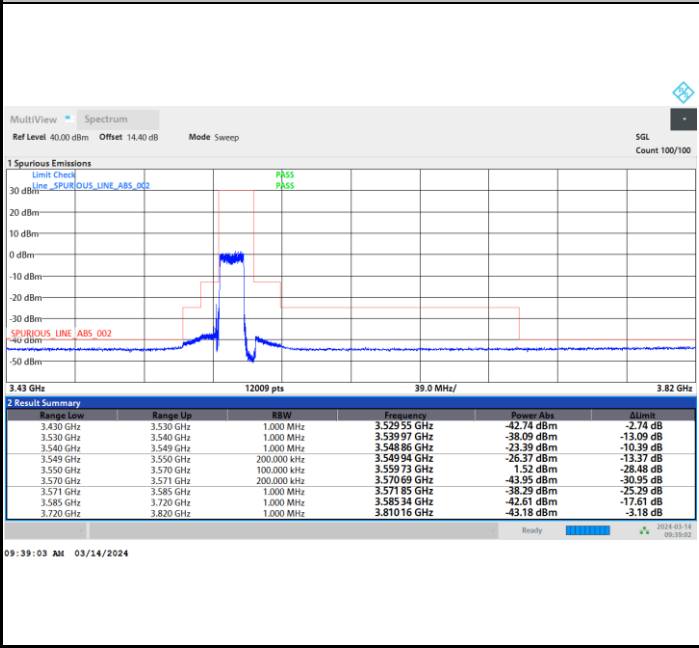

Highest Channel

Full RB

FR1 n48 / 15MHz / CP OFDM / 256QAM

Lowest Channel

Full RB

FR1 n48 / 15MHz / CP OFDM / 256QAM

Middle Channel

Full RB