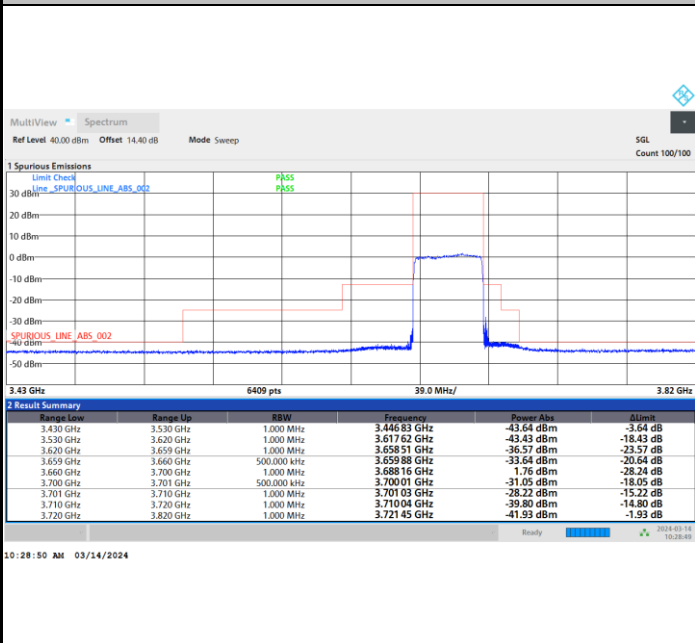

FR1 n48 / 40MHz / CP OFDM / 16QAM

Highest Channel

1RB0

1RBmax

Full RB