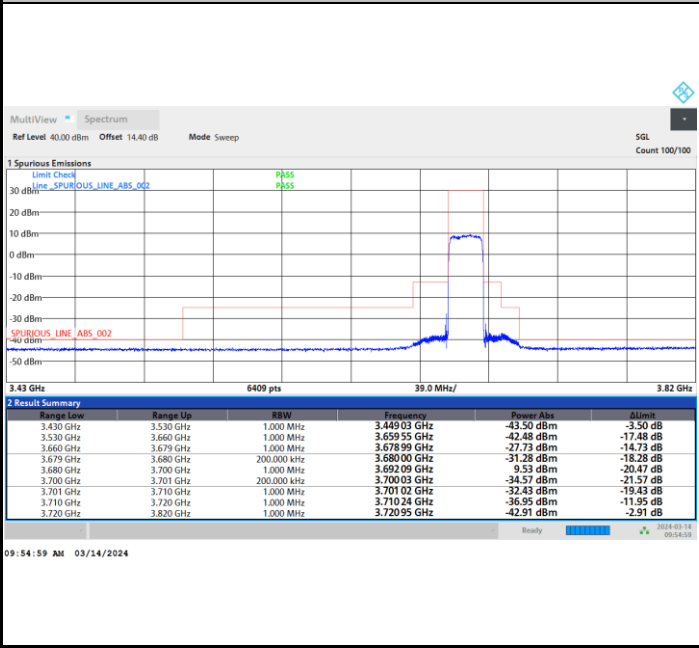

Full RB

FR1 n48 / 20MHz / CP OFDM / 256QAM

Middle Channel

Full RB

FR1 n48 / 20MHz / CP OFDM / 256QAM

Highest Channel

Full RB

FR1 n48 / 30MHz / CP OFDM / QPSK