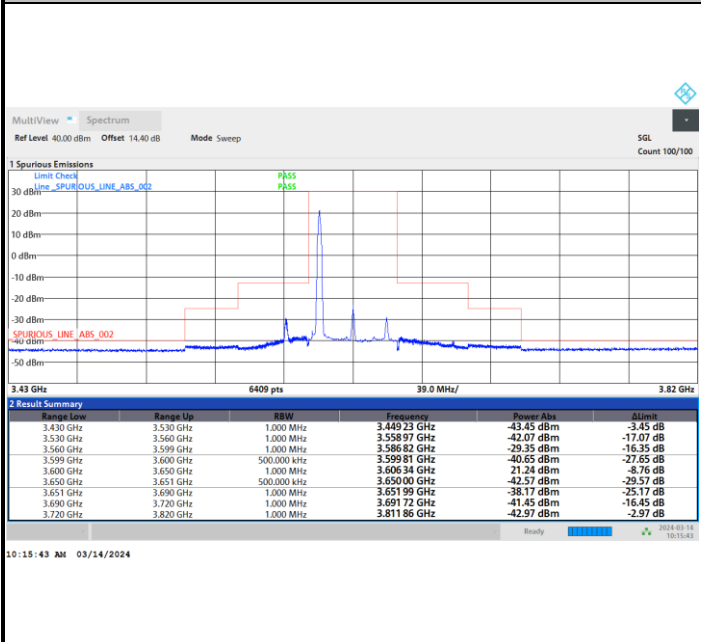

FR1 n48 / 40MHz / CP OFDM / QPSK

Middle Channel

1RB0

1RBmax