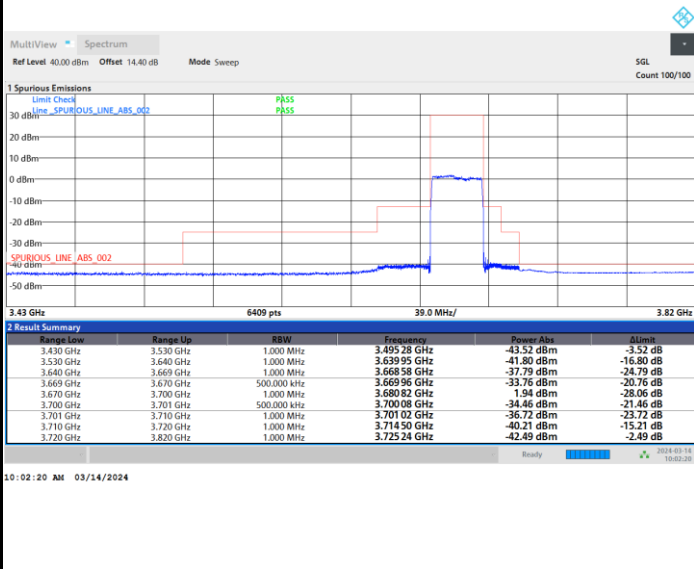

Lowest Channel

Full RB

FR1 n48 / 30MHz / CP OFDM / QPSK

Middle Channel

Full RB

FR1 n48 / 30MHz / CP OFDM / QPSK

Highest Channel

Full RB