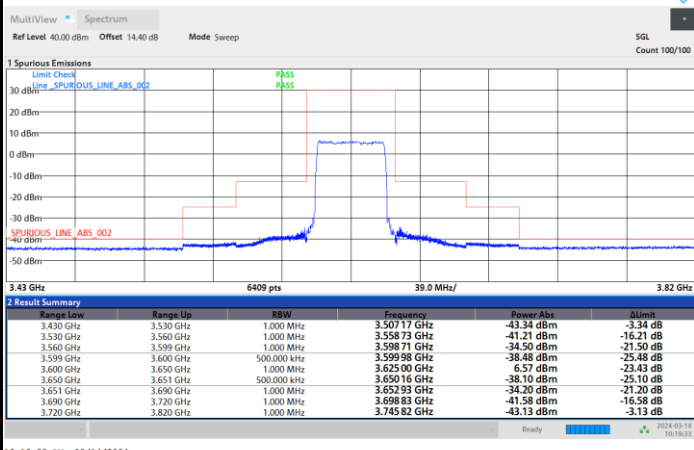

FR1 n48 / 40MHz / CP OFDM / 16QAM

Middle Channel

1RB0

1RBmax

Full RB