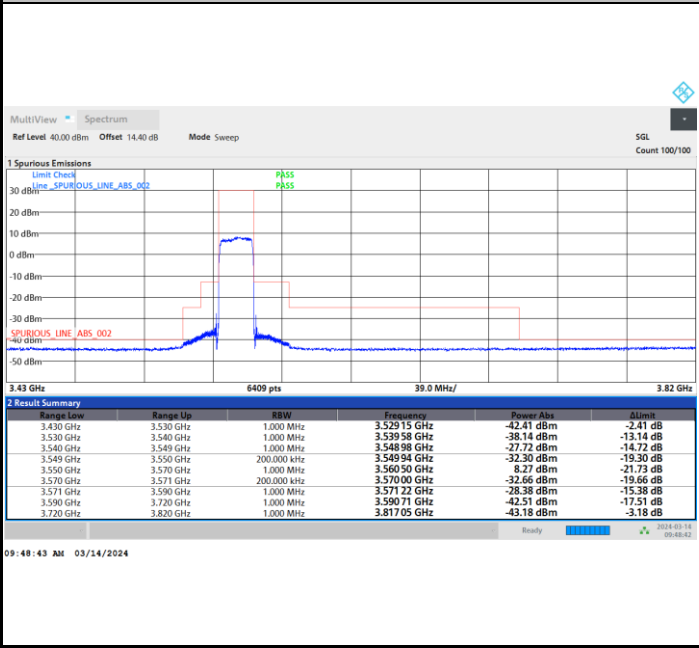

FR1 n48 / 20MHz / CP OFDM / 256QAM

Lowest Channel

Full RB