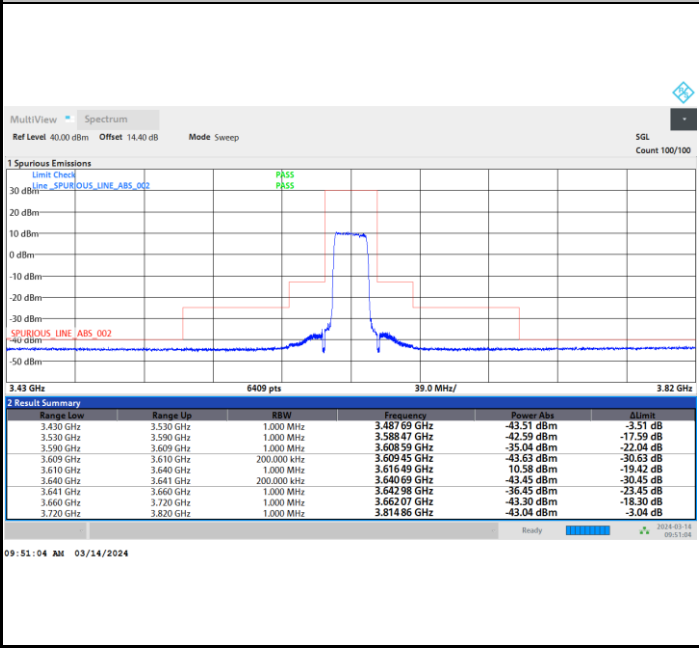

FR1 n48 / 20MHz / CP OFDM / 64QAM

Middle Channel

Full RB