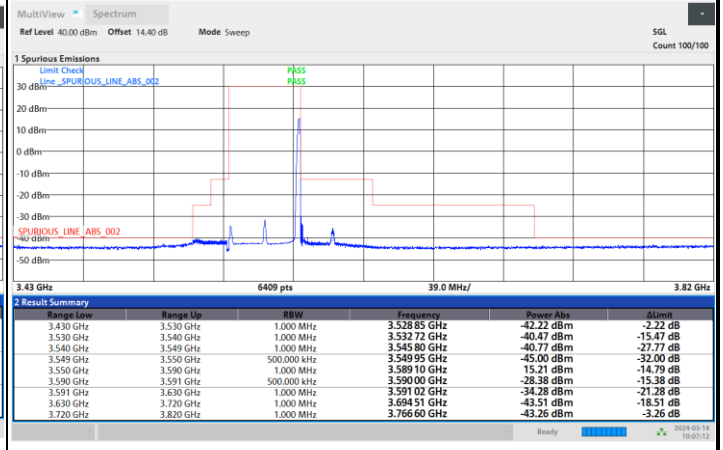

FR1 n48 / 30MHz / CP OFDM / 256QAM

Highest Channel

Full RB

FR1 n48 / 40MHz / CP OFDM / QPSK

Lowest Channel

1RB0

1RBmax

Full RB