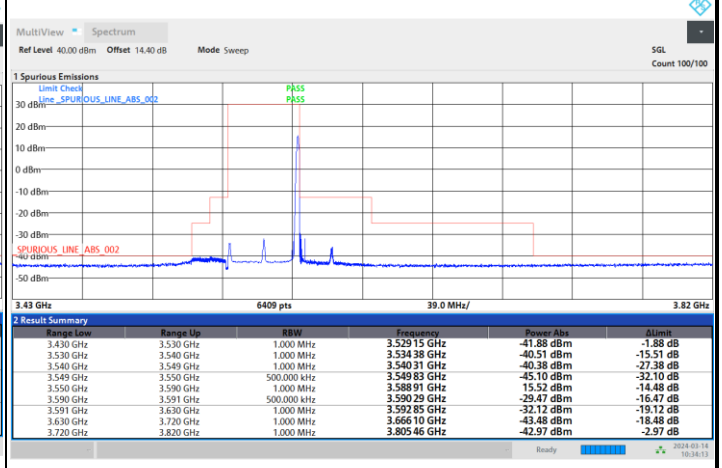

1RBmax

Full RB

FR1 n48 / 40MHz / CP OFDM / 16QAM

Lowest Channel

1RB0

1RBmax

Full RB

FR1 n48 / 40MHz / CP OFDM / 16QAM