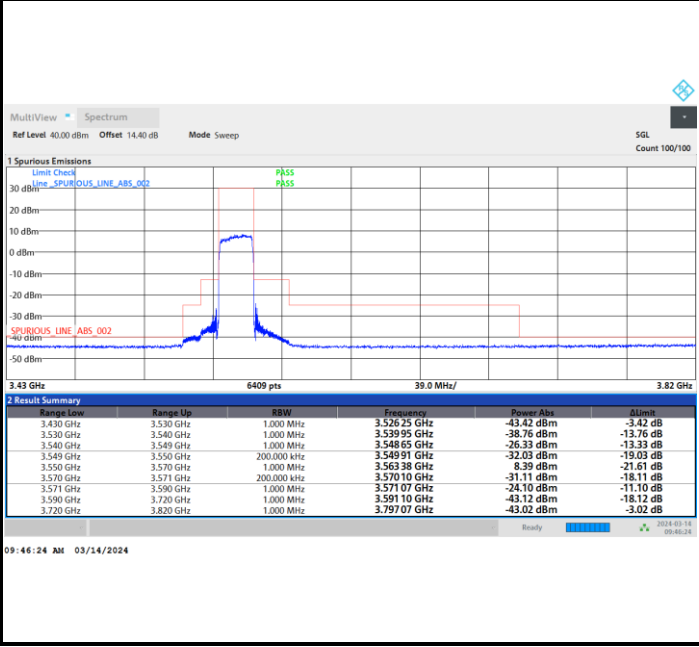

FR1 n48 / 15MHz / CP OFDM / 256QAM

Highest Channel

Full RB

FR1 n48 / 20MHz / CP OFDM / QPSK

Lowest Channel

Full RB

FR1 n48 / 20MHz / CP OFDM / QPSK

Middle Channel