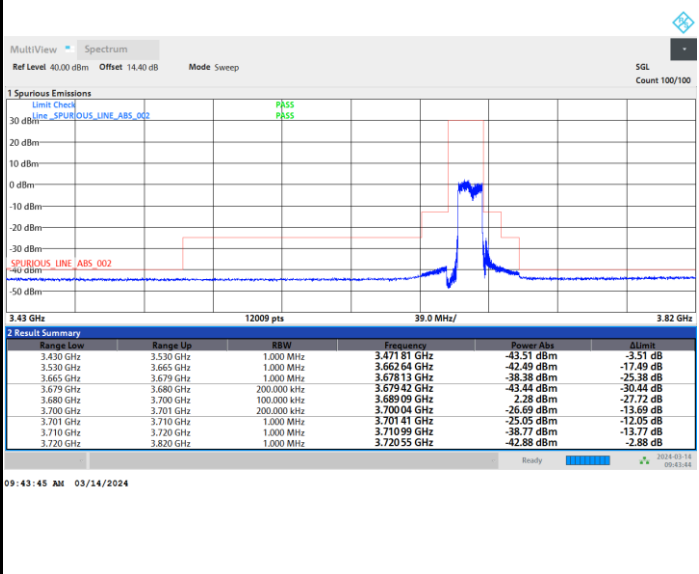

FR1 n48 / 15MHz / CP OFDM / 16QAM

Highest Channel

Full RB