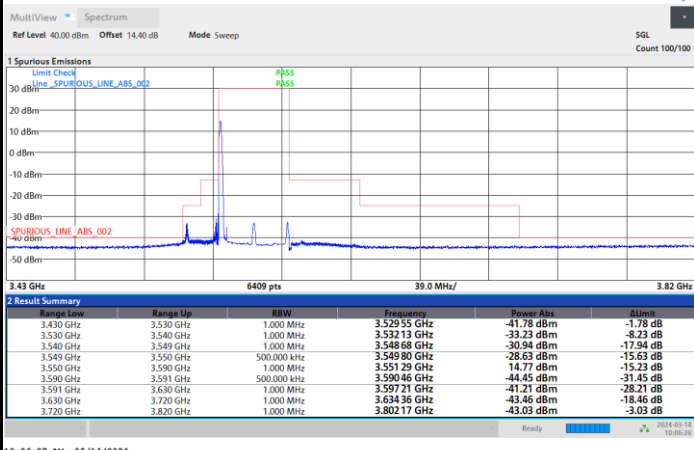

FR1 n48 / 30MHz / CP OFDM / 256QAM

Highest Channel

Full RB

FR1 n48 / 40MHz / CP OFDM / QPSK

Lowest Channel

1RB0

1RBmax

Full RB