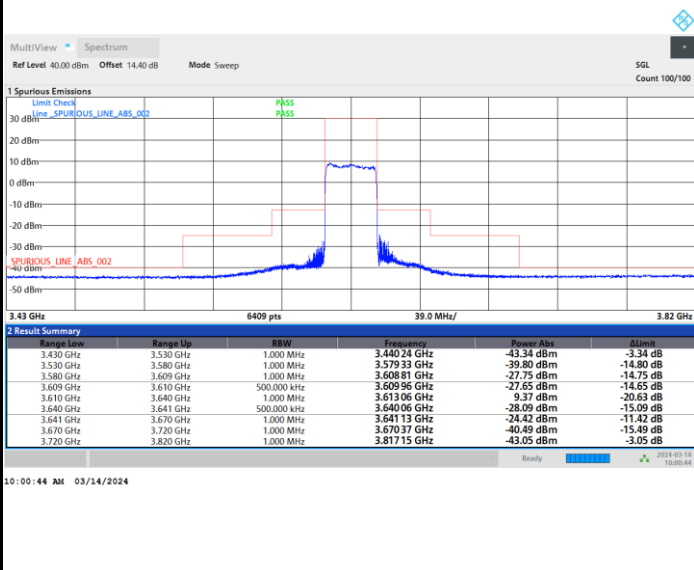

Full RB

FR1 n48 / 30MHz / CP OFDM / 64QAM

Lowest Channel

Full RB

FR1 n48 / 30MHz / CP OFDM / 64QAM

Middle Channel

Full RB

FR1 n48 / 30MHz / CP OFDM / 64QAM