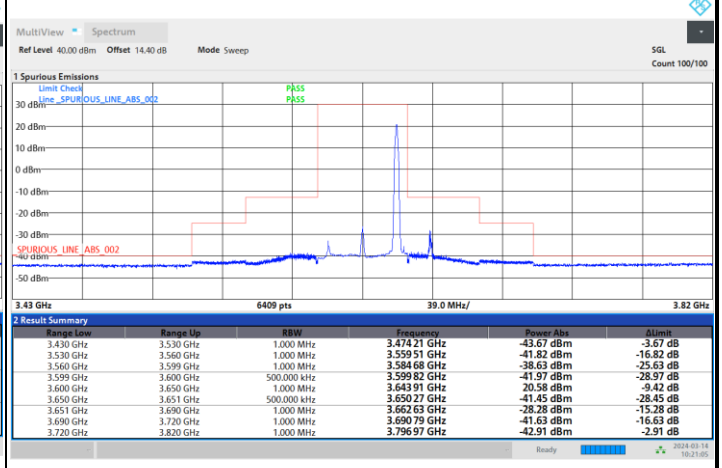

FR1 n48 / 40MHz / CP OFDM / 64QAM

Middle Channel

1RB0

1RBmax