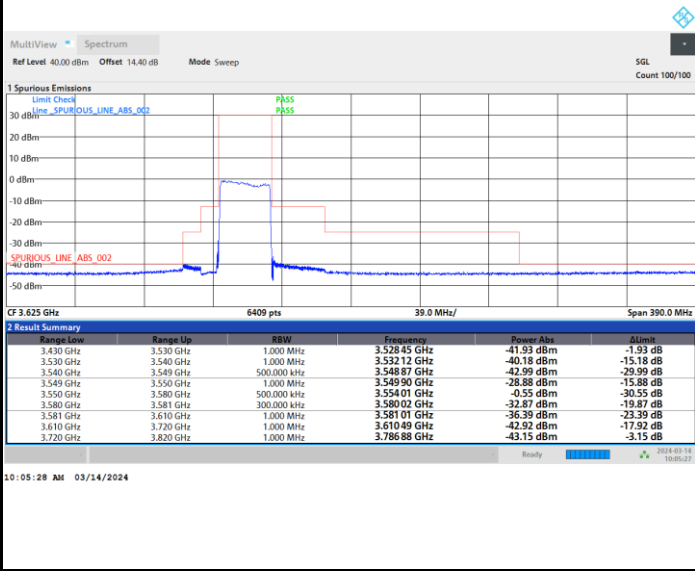

FR1 n48 / 30MHz / CP OFDM / QPSK

Lowest Channel

Full RB