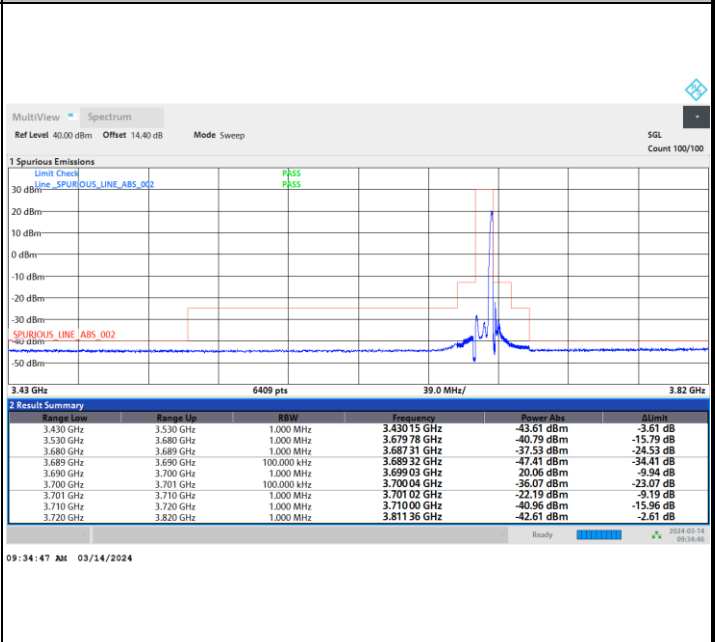

1RBmax

Full RB

FR1 n48 / 10MHz / CP OFDM / 256QAM

Highest Channel

1RB0

1RBmax

Full RB

FR1 n48 / 15MHz / CP OFDM / QPSK