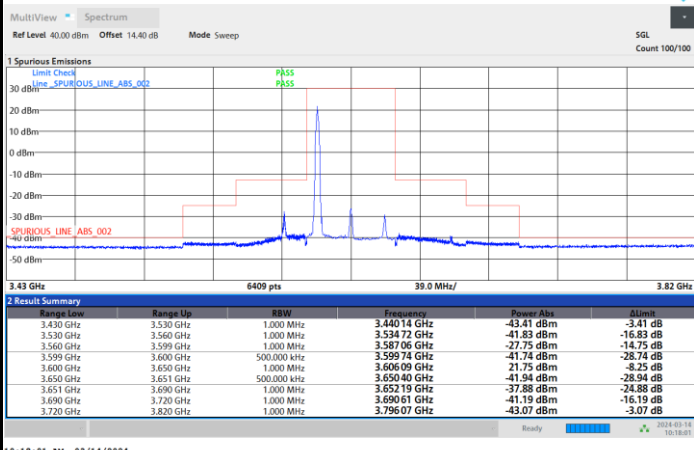

FR1 n48 / 40MHz / CP OFDM / 16QAM

Middle Channel

1RB0

1RBmax