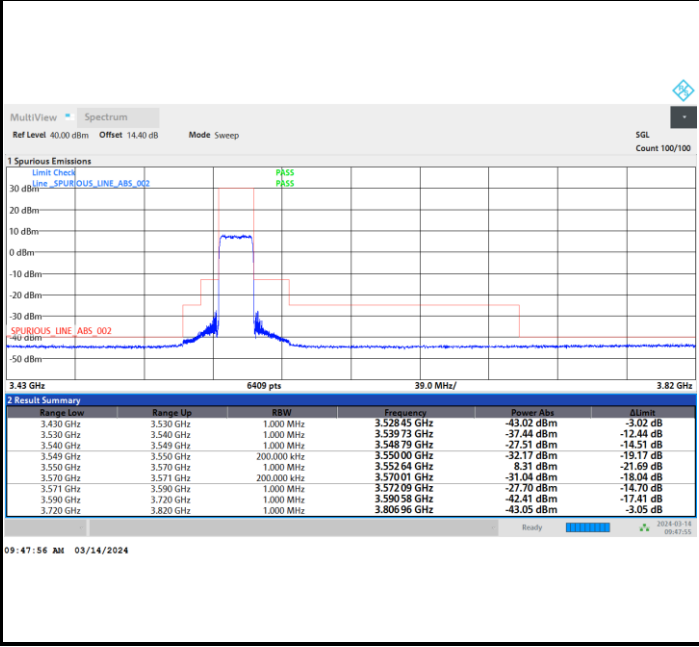

Middle Channel

Full RB

FR1 n48 / 20MHz / CP OFDM / 16QAM

Highest Channel

Full RB

FR1 n48 / 20MHz / CP OFDM / 64QAM

Lowest Channel

Full RB