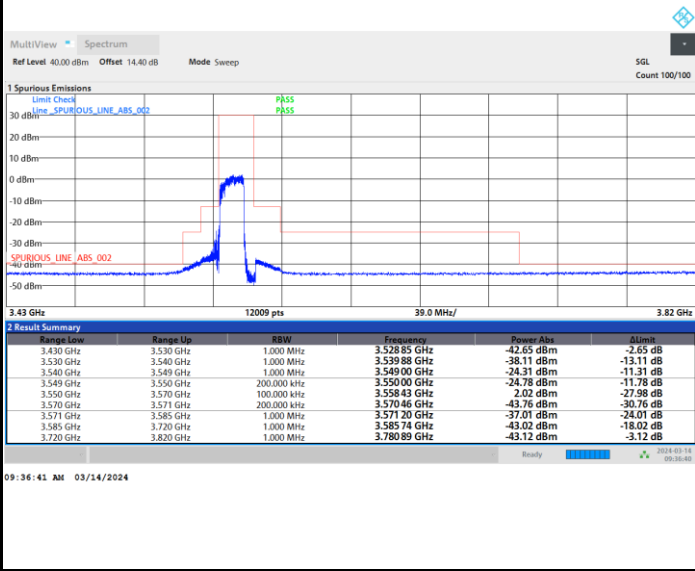

FR1 n48 / 15MHz / CP OFDM / QPSK

Lowest Channel

Full RB