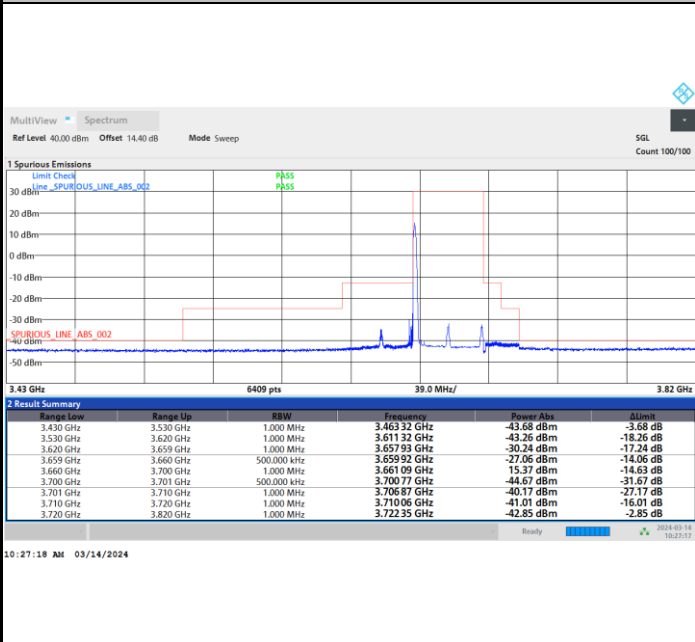

Middle Channel

1RB0

1RBmax

Full RB

FR1 n48 / 40MHz / CP OFDM / 16QAM

Highest Channel

1RB0

1RBmax