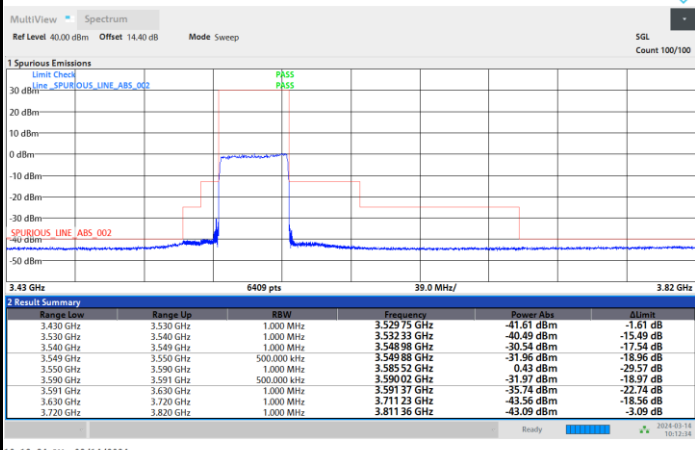

Full RB

FR1 n48 / 40MHz / CP OFDM / 64QAM

Lowest Channel

1RB0

1RBmax

Full RB

FR1 n48 / 40MHz / CP OFDM / 64QAM

Middle Channel