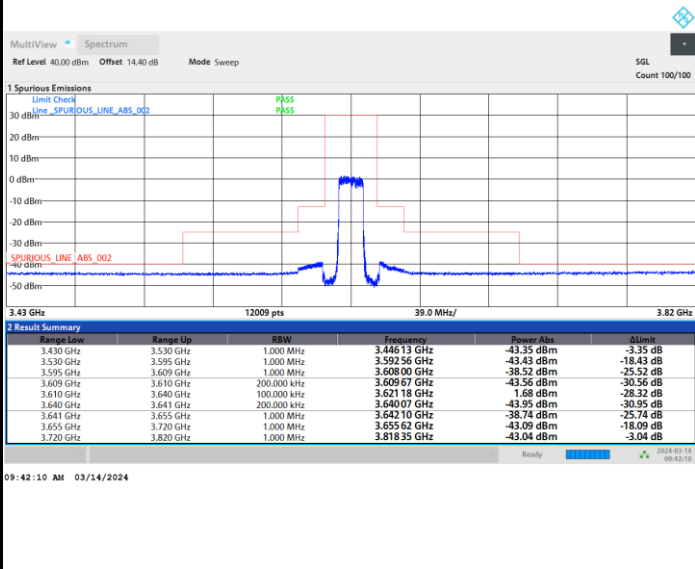

Highest Channel

Full RB

FR1 n48 / 15MHz / CP OFDM / 256QAM

Lowest Channel

Full RB

FR1 n48 / 15MHz / CP OFDM / 256QAM

Middle Channel

Full RB