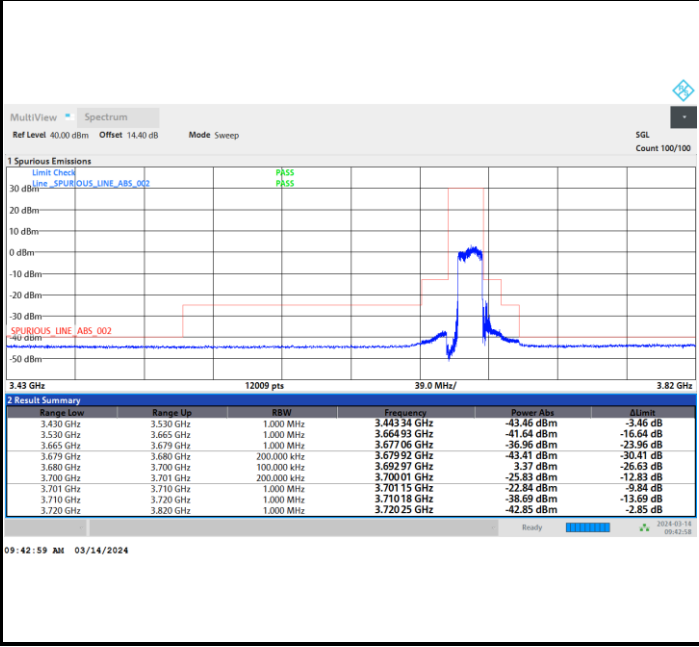

Lowest Channel

Full RB

FR1 n48 / 15MHz / CP OFDM / QPSK

Middle Channel

Full RB

FR1 n48 / 15MHz / CP OFDM / QPSK

Highest Channel

Full RB