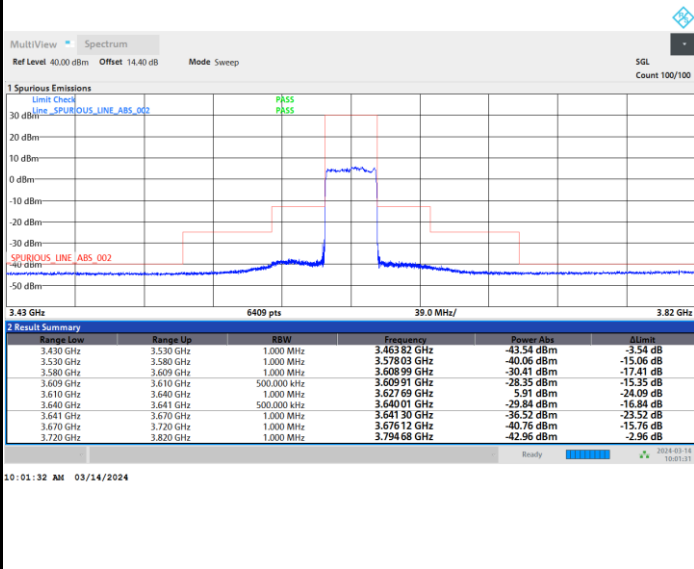

Highest Channel

Full RB

FR1 n48 / 30MHz / CP OFDM / 256QAM

Lowest Channel

Full RB

FR1 n48 / 30MHz / CP OFDM / 256QAM

Middle Channel

Full RB