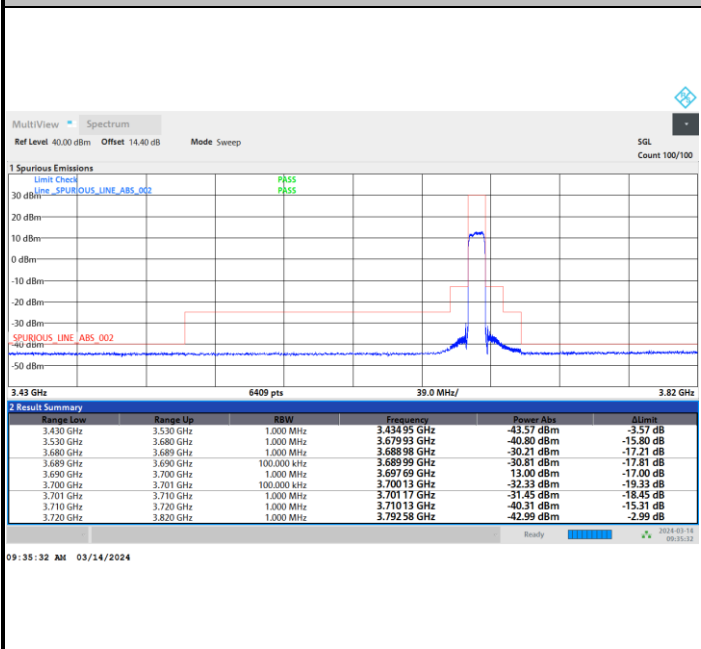

1RBmax

Full RB

FR1 n48 / 10MHz / CP OFDM / 256QAM

Highest Channel

1RB0

1RBmax

Full RB

FR1 n48 / 15MHz / CP OFDM / QPSK