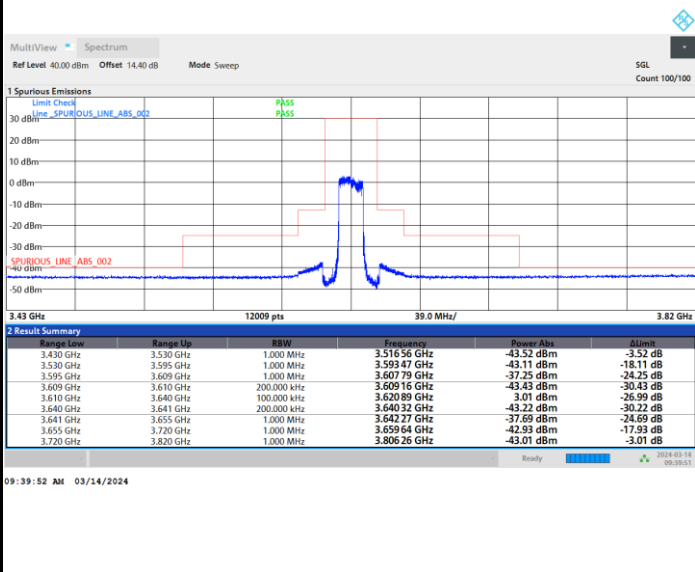

Lowest Channel

Full RB

FR1 n48 / 15MHz / CP OFDM / QPSK

Middle Channel

Full RB

FR1 n48 / 15MHz / CP OFDM / QPSK

Highest Channel

Full RB