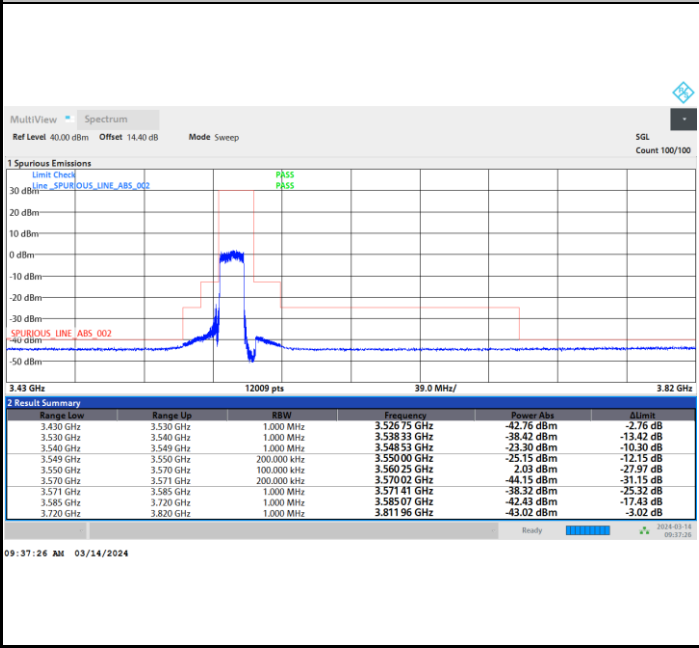

FR1 n48 / 15MHz / CP OFDM / 16QAM

Lowest Channel

Full RB