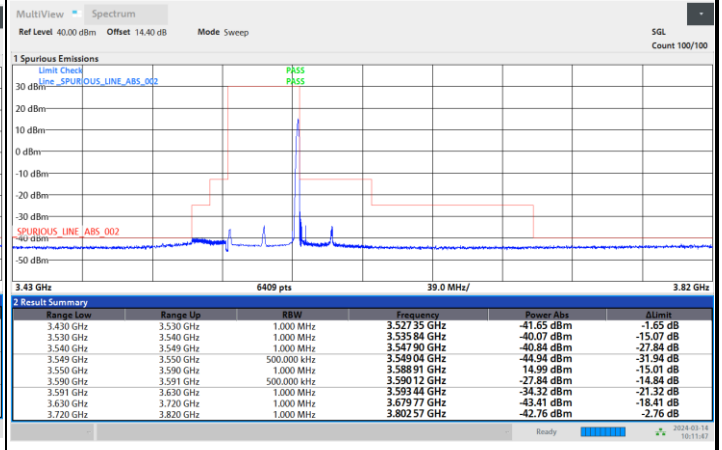

Full RB

FR1 n48 / 40MHz / CP OFDM / 64QAM

Lowest Channel

1RB0

1RBmax

Full RB

FR1 n48 / 40MHz / CP OFDM / 64QAM

Middle Channel