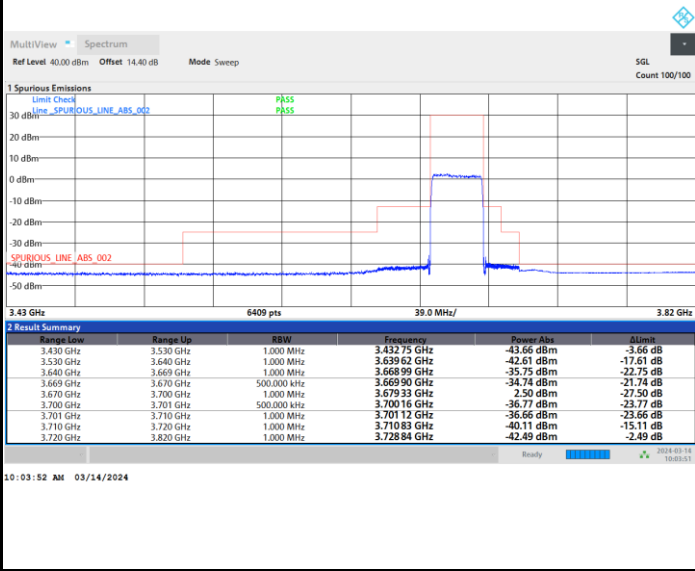

FR1 n48 / 30MHz / CP OFDM / 64QAM

Highest Channel

Full RB