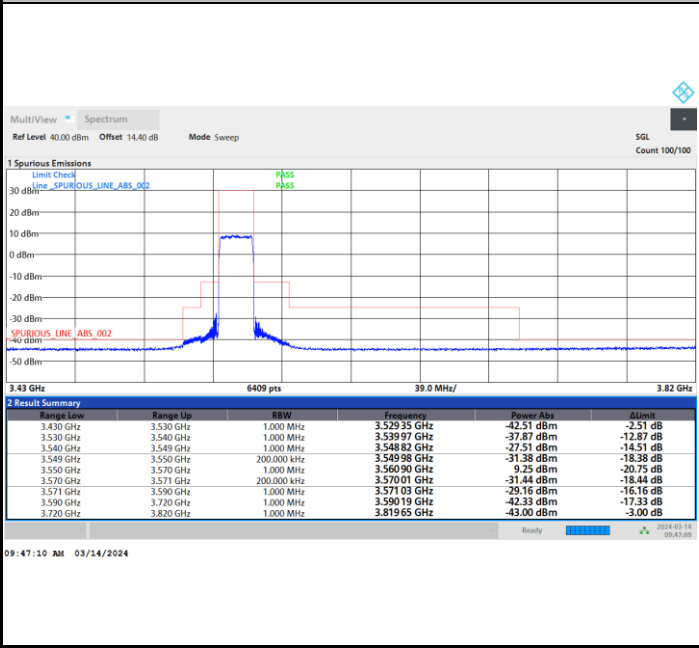

Full RB

FR1 n48 / 20MHz / CP OFDM / QPSK

Highest Channel

Full RB

FR1 n48 / 20MHz / CP OFDM / 16QAM

Lowest Channel

Full RB

FR1 n48 / 20MHz / CP OFDM / 16QAM