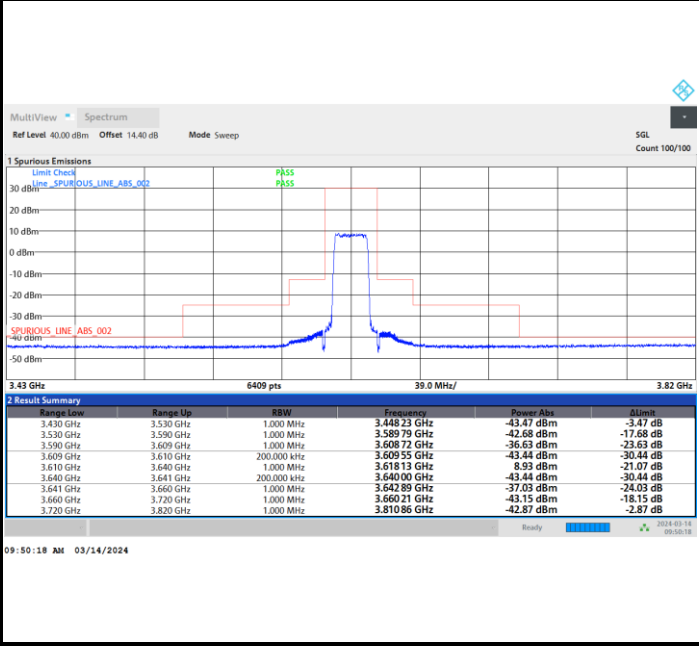

FR1 n48 / 20MHz / CP OFDM / 16QAM

Middle Channel

Full RB