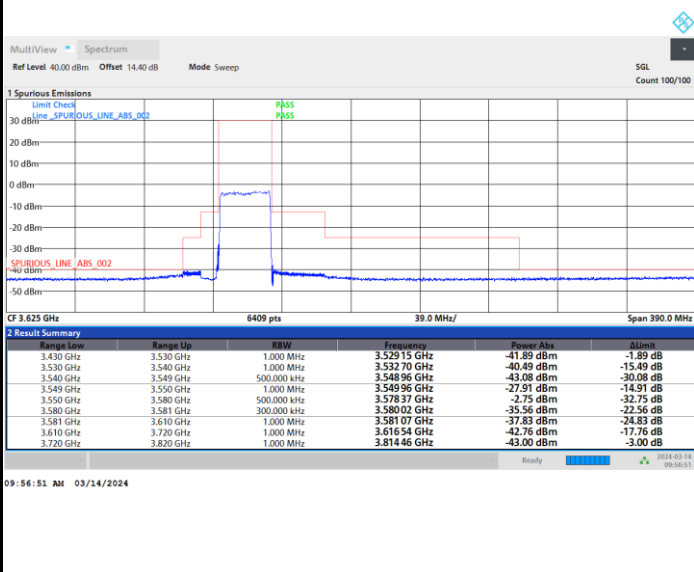

FR1 n48 / 30MHz / CP OFDM / 16QAM

Lowest Channel

Full RB