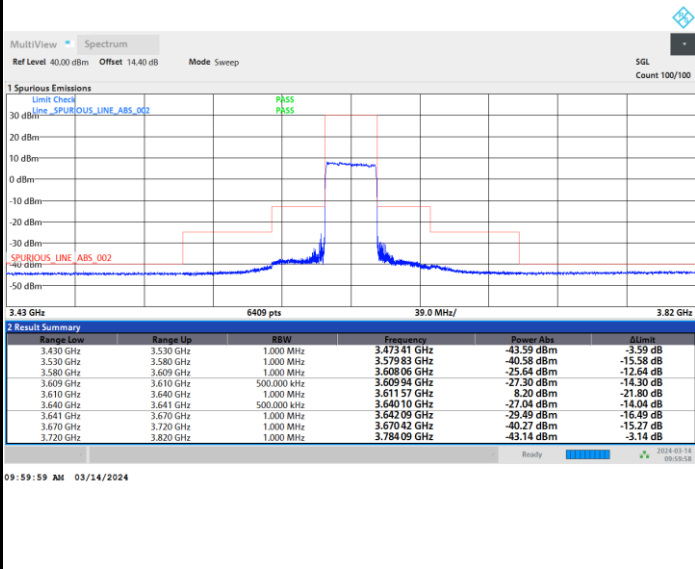

FR1 n48 / 30MHz / CP OFDM / 16QAM

Lowest Channel

Full RB

FR1 n48 / 30MHz / CP OFDM / 16QAM

Middle Channel

Full RB

FR1 n48 / 30MHz / CP OFDM / 16QAM

Highest Channel