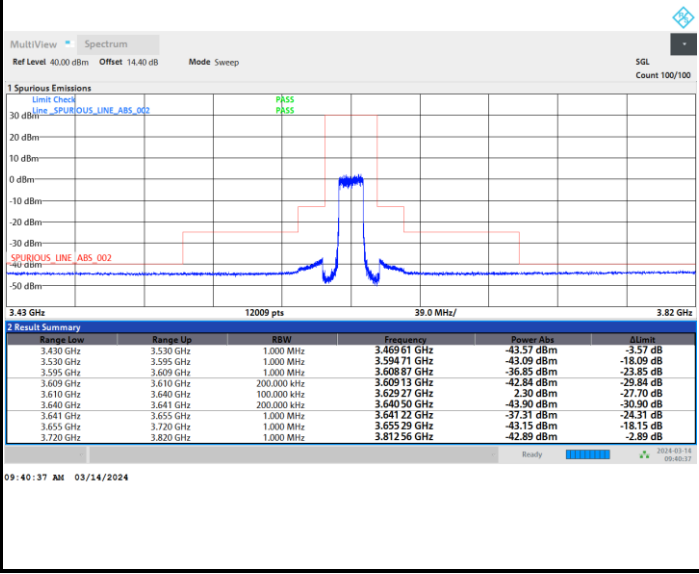

FR1 n48 / 15MHz / CP OFDM / 16QAM

Lowest Channel

Full RB

FR1 n48 / 15MHz / CP OFDM / 16QAM

Middle Channel

Full RB

FR1 n48 / 15MHz / CP OFDM / 16QAM

Highest Channel