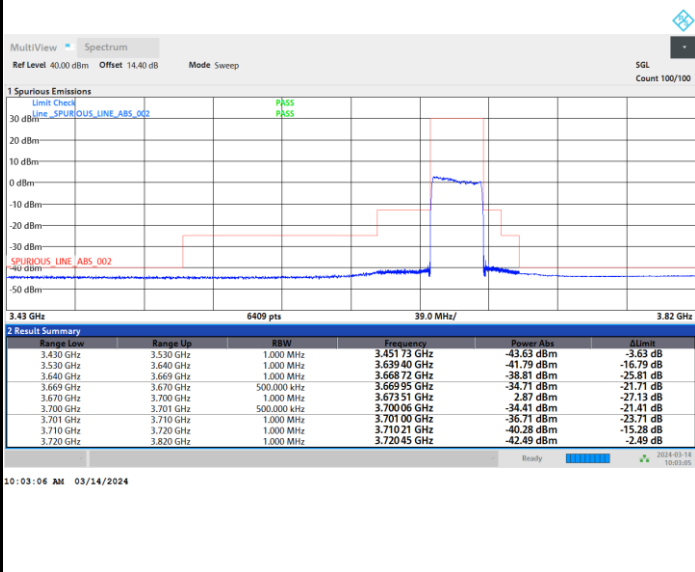

FR1 n48 / 30MHz / CP OFDM / 16QAM

Highest Channel

Full RB