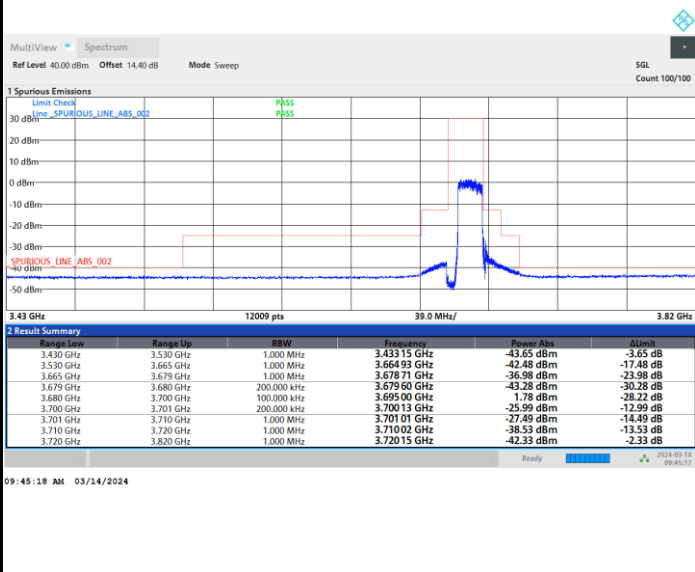

FR1 n48 / 15MHz / CP OFDM / 256QAM

Highest Channel

Full RB