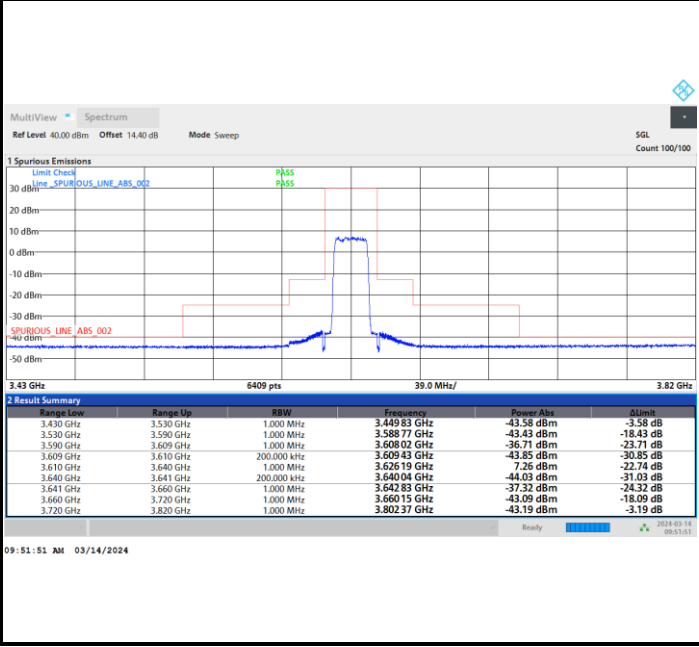

Full RB

FR1 n48 / 20MHz / CP OFDM / 256QAM

Middle Channel

Full RB

FR1 n48 / 20MHz / CP OFDM / 256QAM

Highest Channel

Full RB

FR1 n48 / 30MHz / CP OFDM / QPSK