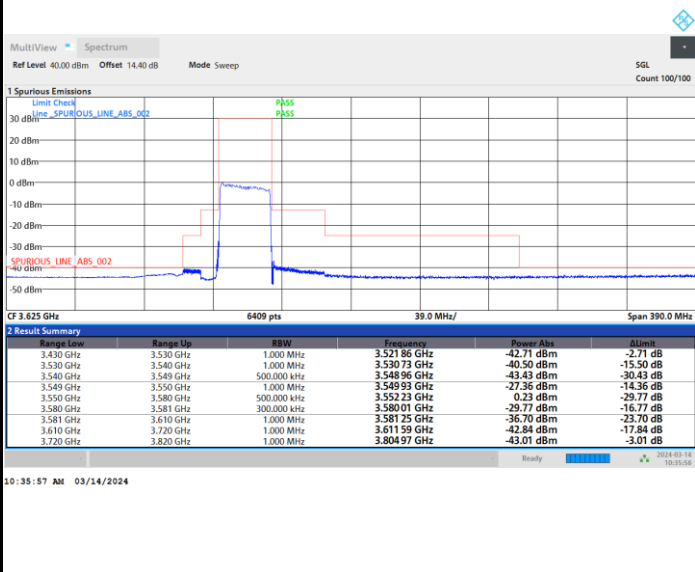

Highest Channel

Full RB

FR1 n48 / 30MHz / CP OFDM / 256QAM

Lowest Channel

Full RB

FR1 n48 / 30MHz / CP OFDM / 256QAM

Middle Channel

Full RB