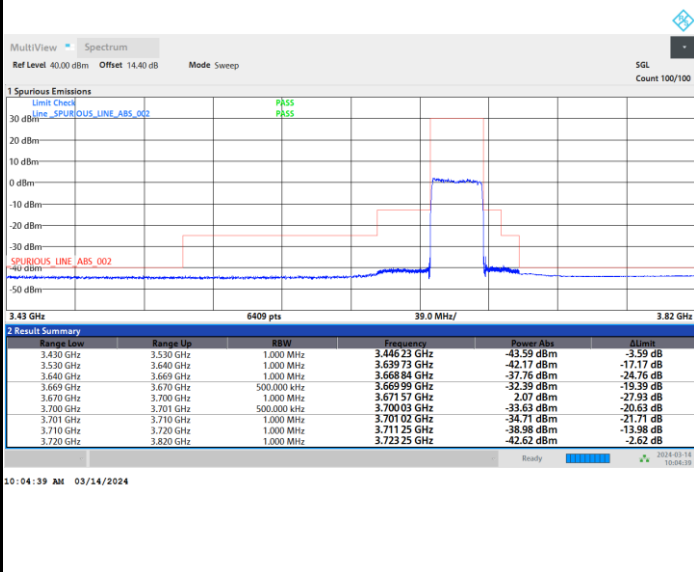

FR1 n48 / 30MHz / CP OFDM / 256QAM

Highest Channel

Full RB