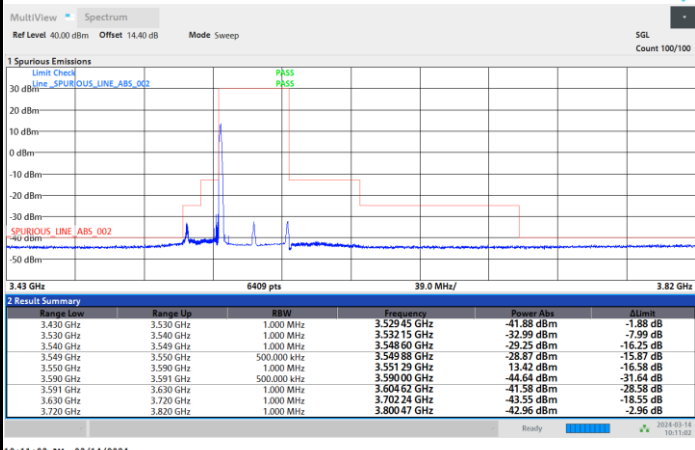

Full RB

FR1 n48 / 40MHz / CP OFDM / 64QAM

Lowest Channel

1RB0

1RBmax

Full RB

FR1 n48 / 40MHz / CP OFDM / 64QAM

Middle Channel