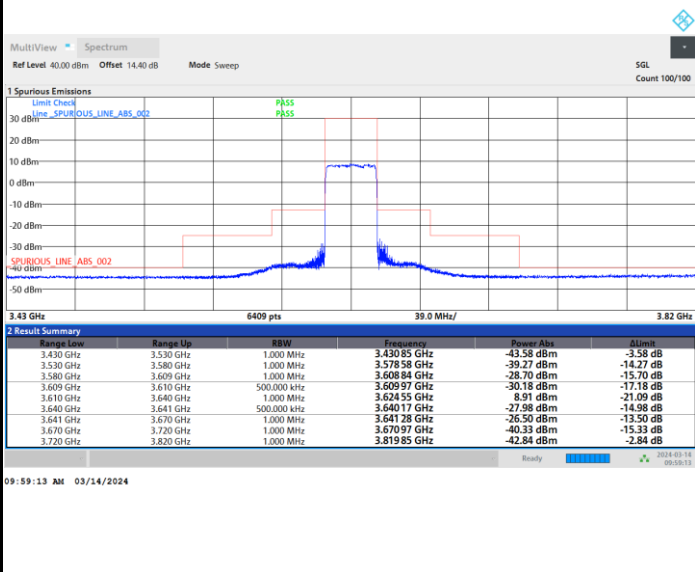

Lowest Channel

Full RB

FR1 n48 / 30MHz / CP OFDM / QPSK

Middle Channel

Full RB

FR1 n48 / 30MHz / CP OFDM / QPSK

Highest Channel

Full RB