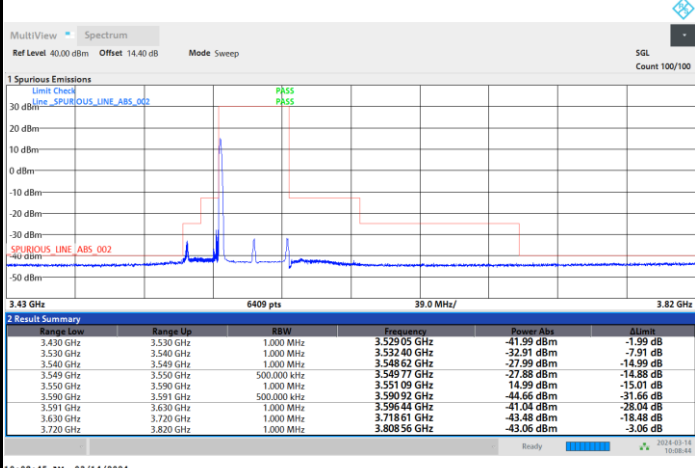

1RBmax

Full RB

FR1 n48 / 40MHz / CP OFDM / 16QAM

Lowest Channel

1RB0

1RBmax

Full RB

FR1 n48 / 40MHz / CP OFDM / 16QAM