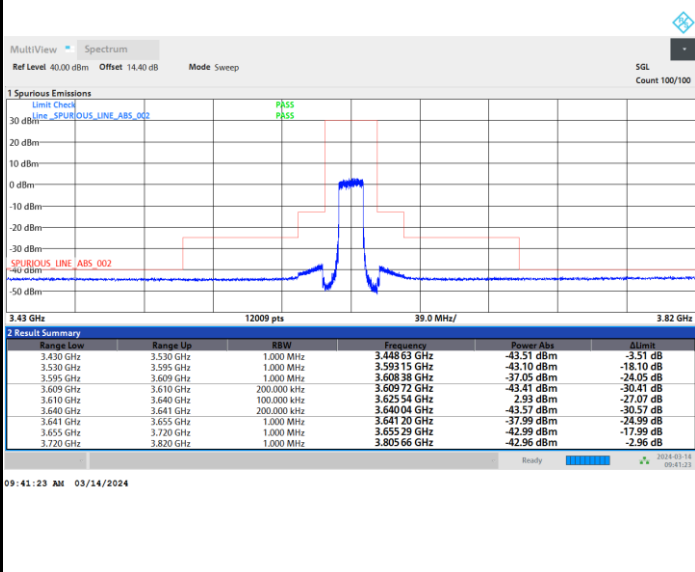

Full RB

FR1 n48 / 15MHz / CP OFDM / 64QAM

Lowest Channel

Full RB

FR1 n48 / 15MHz / CP OFDM / 64QAM

Middle Channel

Full RB

FR1 n48 / 15MHz / CP OFDM / 64QAM