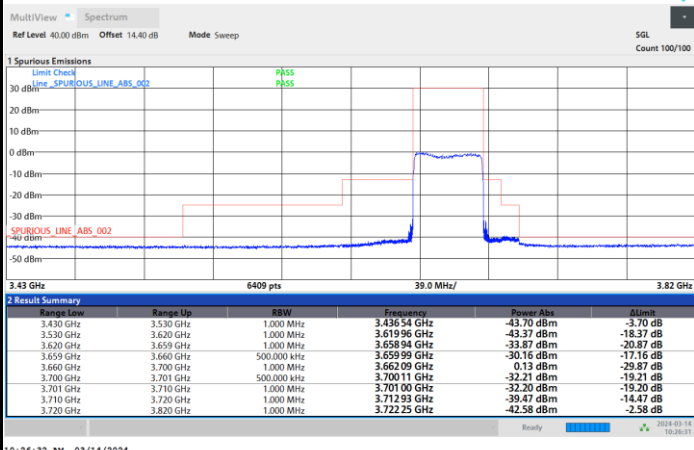

FR1 n48 / 40MHz / CP OFDM / QPSK

Highest Channel

1RB0

1RBmax

Full RB