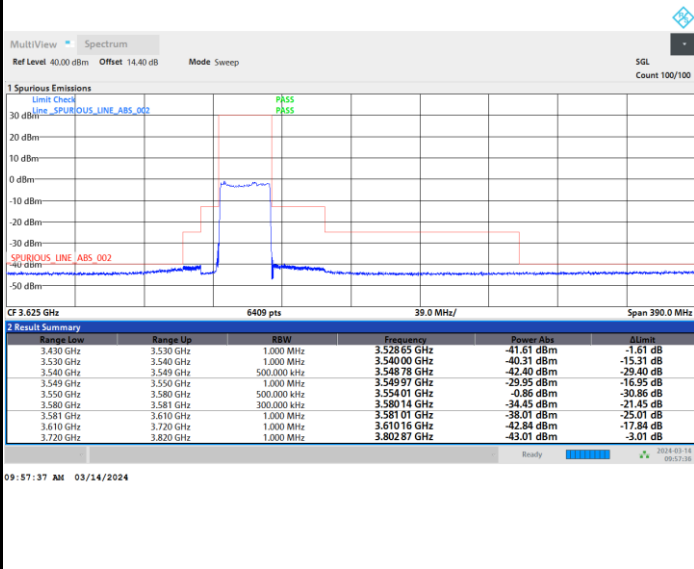

Full RB

FR1 n48 / 30MHz / CP OFDM / 64QAM

Lowest Channel

Full RB

FR1 n48 / 30MHz / CP OFDM / 64QAM

Middle Channel

Full RB

FR1 n48 / 30MHz / CP OFDM / 64QAM