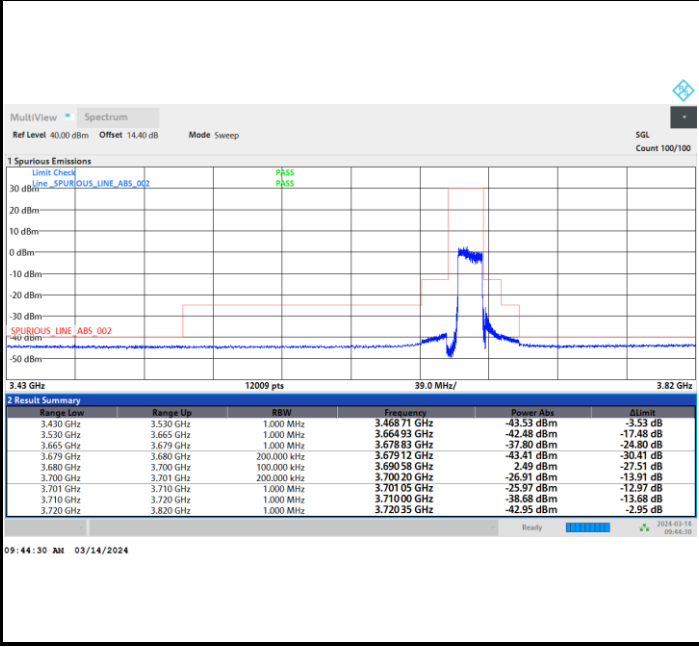

FR1 n48 / 15MHz / CP OFDM / 64QAM

Highest Channel

Full RB