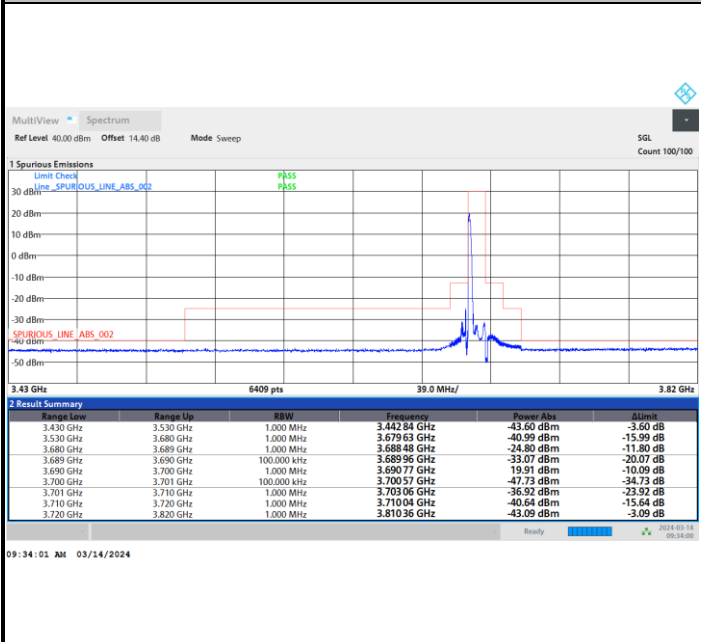

1RBmax

Full RB

FR1 n48 / 10MHz / CP OFDM / 256QAM

Highest Channel

1RB0

1RBmax

Full RB

FR1 n48 / 15MHz / CP OFDM / QPSK