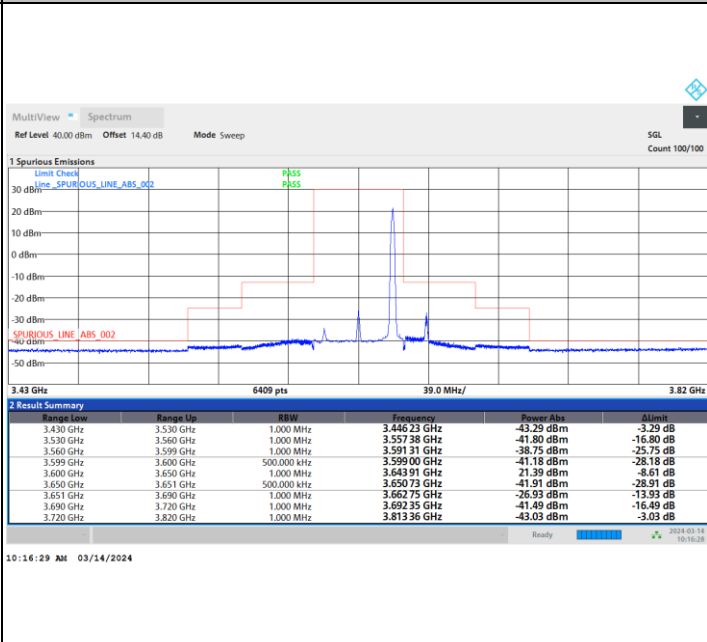

FR1 n48 / 40MHz / CP OFDM / QPSK

Middle Channel

1RB0

1RBmax