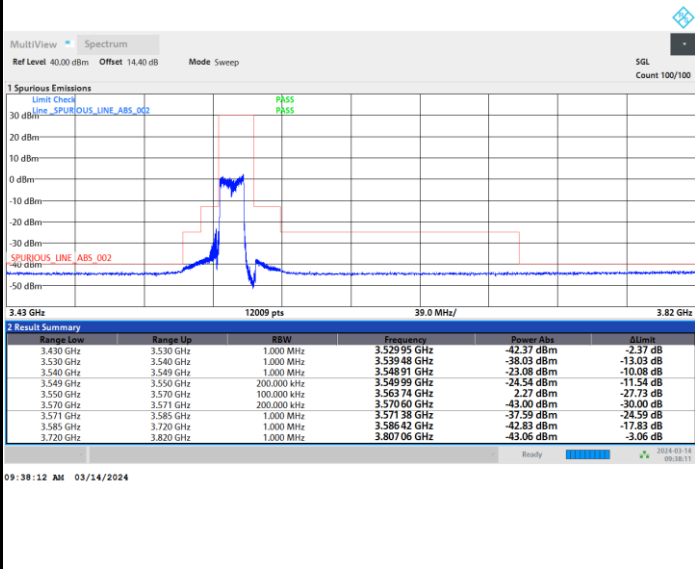

Full RB

FR1 n48 / 15MHz / CP OFDM / 64QAM

Lowest Channel

Full RB

FR1 n48 / 15MHz / CP OFDM / 64QAM

Middle Channel

Full RB

FR1 n48 / 15MHz / CP OFDM / 64QAM