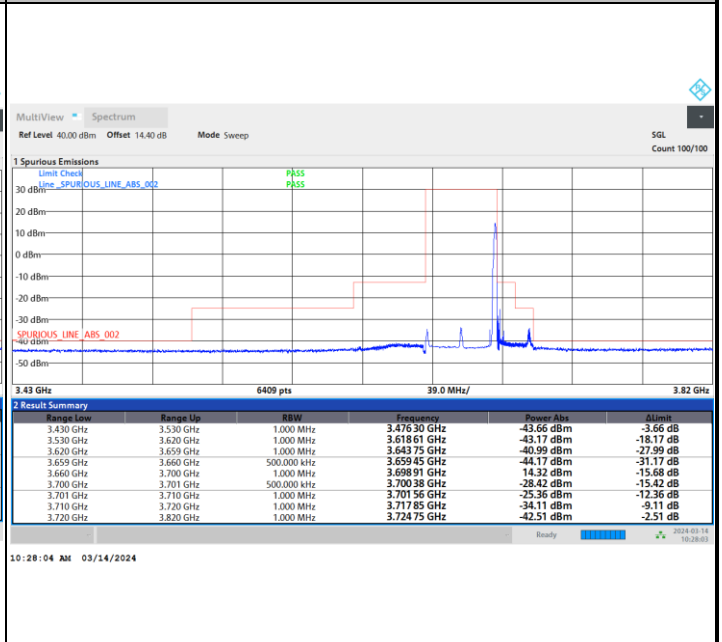

Middle Channel

1RB0

1RBmax

Full RB

FR1 n48 / 40MHz / CP OFDM / 16QAM

Highest Channel

1RB0

1RBmax