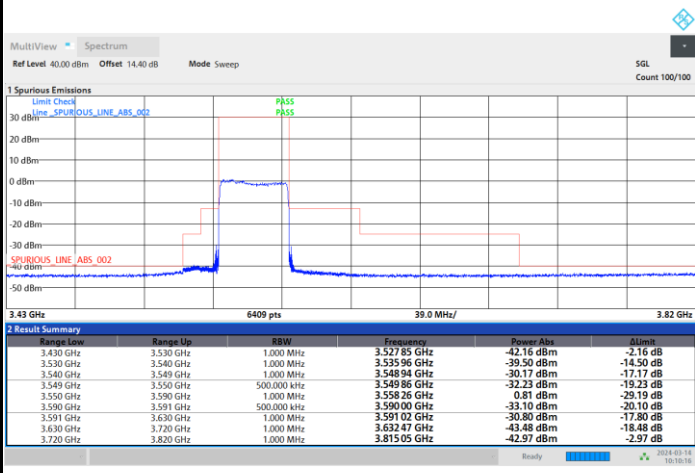

1RBmax

Full RB

FR1 n48 / 40MHz / CP OFDM / 16QAM

Lowest Channel

1RB0

1RBmax

Full RB

FR1 n48 / 40MHz / CP OFDM / 16QAM