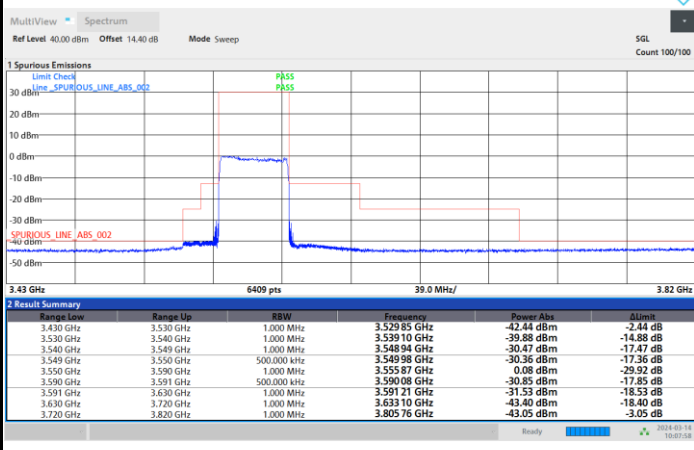

FR1 n48 / 30MHz / CP OFDM / 256QAM

Highest Channel

Full RB

FR1 n48 / 40MHz / CP OFDM / QPSK

Lowest Channel

1RB0

1RBmax

Full RB