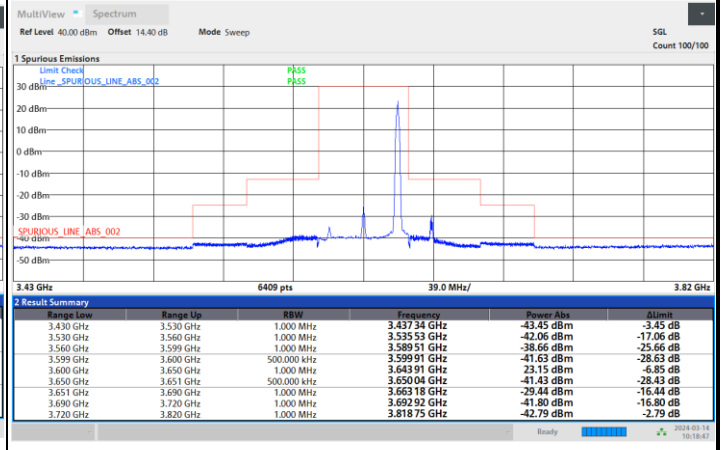

FR1 n48 / 40MHz / CP OFDM / 16QAM

Middle Channel

1RB0

1RBmax