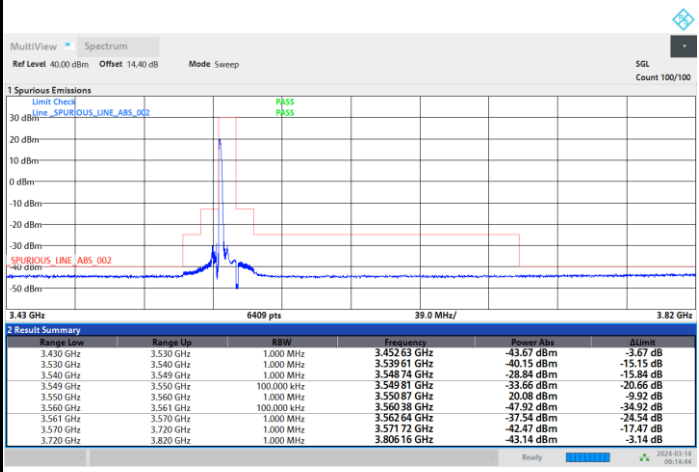

FR1 n48 / 10MHz / CP OFDM / 256QAM

Lowest Channel

1RB0

1RBmax

Full RB

FR1 n48 / 10MHz / CP OFDM / 256QAM

Middle Channel

1RB0

1RBmax

Full RB

FR1 n48 / 10MHz / CP OFDM / 256QAM

Highest Channel

1RB0

1RBmax

Full RB

FR1 n48 / 15MHz / CP OFDM / QPSK