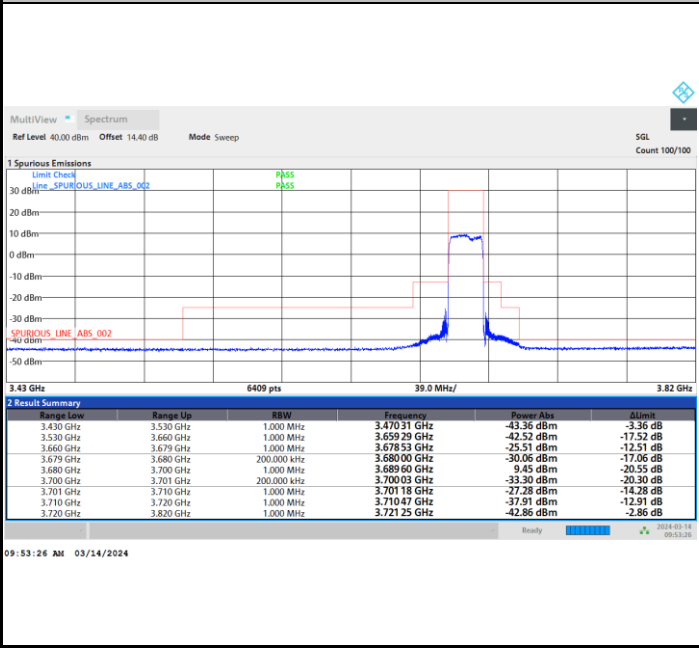

Middle Channel

Full RB

FR1 n48 / 20MHz / CP OFDM / 16QAM

Highest Channel

Full RB

FR1 n48 / 20MHz / CP OFDM / 64QAM

Lowest Channel

Full RB