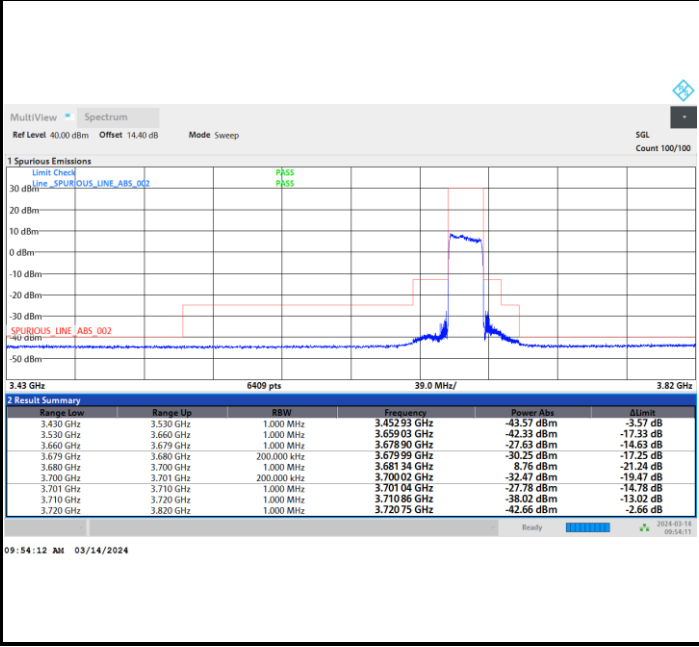

FR1 n48 / 20MHz / CP OFDM / 64QAM

Middle Channel

Full RB

FR1 n48 / 20MHz / CP OFDM / 64QAM

Highest Channel

Full RB

FR1 n48 / 20MHz / CP OFDM / 256QAM

Lowest Channel