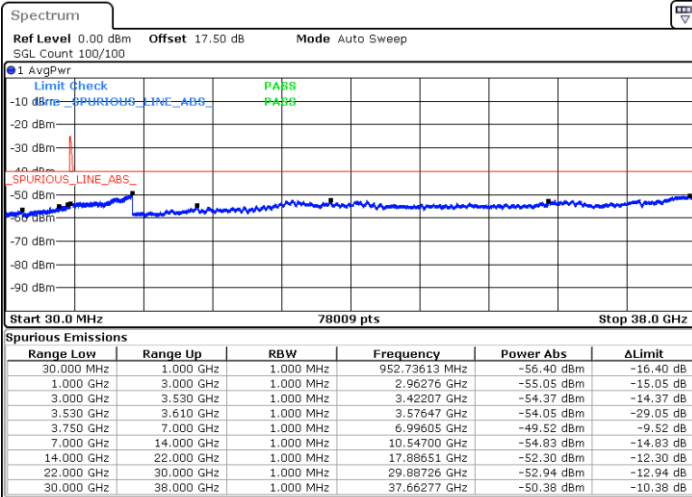

Lowest Channel / 1RB74 and 1RB0

Date: 23 MAY 2020 08:22:31

Date: 23 MAY 2020 08:12:19

Lowest Channel / FullIRB

N/A

Date: 23 MAY 2020 08:23:50

LTE Band 48C / 15MHz+20MHz

64QAM

Middle Channel / 1RB0 and 1RB9

Middle Channel / 1RB74 and 1RB0

Date: 26 MAY 2020 03:08:49

Date: 26 MAY 2020 03:15:21

Middle Channel / FullIRB

N/A

Date: 26 MAY 2020 03:07:30

LTE Band 48C / 15MHz+20MHz

64QAM

Highest Channel / 1RB0 and 1RB99

Highest Channel / 1RB74 and 1RB0

Date: 26 MAY 2020 03:56:48

Date: 26 MAY 2020 03:55:31

Highest Channel / FullIRB

N/A

Date: 26 MAY 2020 04:03:23

LTE Band 48C / 20MHz+5MHz

64QAM

Lowest Channel / 1RB0 and 1RB24

Lowest Channel / 1RB99 and 1RB0

Date: 22.MAY.2020 05:48:40

Date: 22.MAY.2020 05:40:27

Lowest Channel / FullIRB

N/A