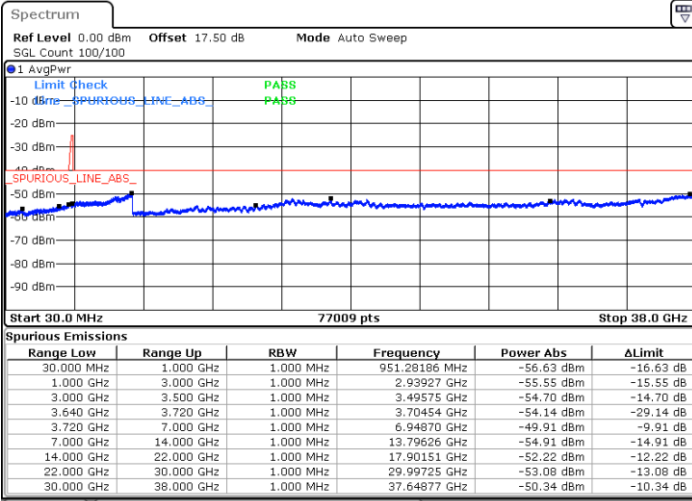

Date: 22.MAY.2020 04:13:31

LTE Band 48C / 5MHz+20MHz

64QAM

Highest Channel / 1RB0 and 1RB99

Highest Channel / 1RB24 and 1RB0

Date: 22.MAY.2020 04:49:42

Date: 22.MAY.2020 04:48:24

Highest Channel / FullIRB

N/A

Date: 22.MAY.2020 04:56:13

LTE Band 48C / 10MHz+20MHz

64QAM

Lowest Channel / 1RB0 and 1RB99

Lowest Channel / 1RB49 and 1RB0

Date: 23 MAY 2020 03:36:42

Date: 23 MAY 2020 03:24:10

Lowest Channel / FullIRB

N/A

Date: 23 MAY 2020 03:38:01

LTE Band 48C / 10MHz+20MHz

64QAM

Middle Channel / 1RB0 and 1RB99

Middle Channel / 1RB49 and 1RB0

Date: 23 MAY 2020 04:15:24

Date: 23 MAY 2020 04:21:54

Middle Channel / FullIRB

N/A

Date: 23 MAY 2020 04:14:06

LTE Band 48C / 10MHz+20MHz

64QAM

Highest Channel / 1RB0 and 1RB99

Highest Channel / 1RB49 and 1RB0