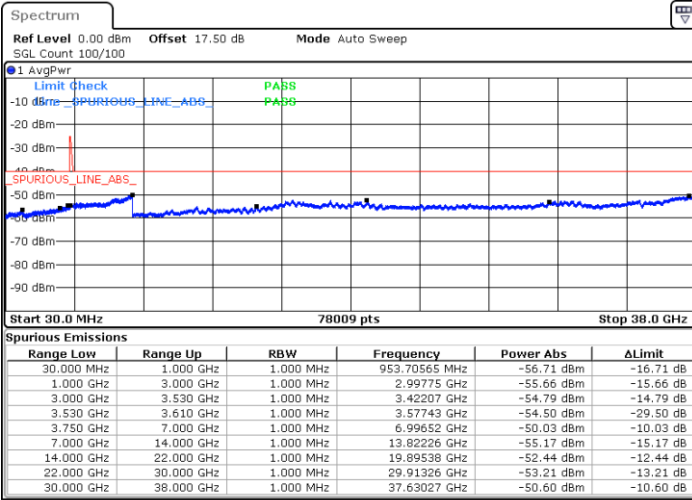

Middle Channel / 1RB99 and 1RB0

Date: 22 MAY 2020 01:34:37

Date: 22 MAY 2020 01:38:31

Middle Channel / FullIRB

N/A

Date: 22 MAY 2020 01:30:44

LTE Band 48C / 20MHz+20MHz

16QAM

Highest Channel / 1RB0 and 1RB99

Highest Channel / 1RB99 and 1RB0

Date: 22.MAY.2020 02:15:47

Date: 22.MAY.2020 02:11:52

Highest Channel / FullIRB

N/A

Date: 22.MAY.2020 02:19:42

LTE Band 48C / 5MHz+20MHz

64QAM

Lowest Channel / 1RB0 and 1RB99

Lowest Channel / 1RB24 and 1RB0

Date: 22 MAY 2020 03:20:13

Date: 22 MAY 2020 03:13:42

Lowest Channel / FullIRB

N/A

Date: 22 MAY 2020 03:21:32