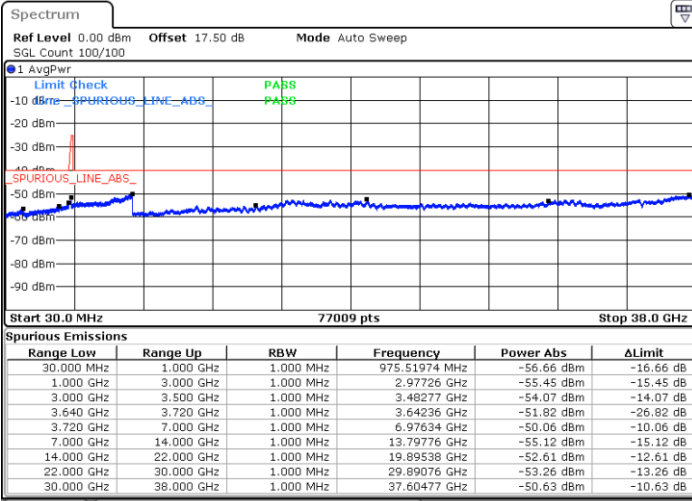

Lowest Channel / 1RB74 and 1RB0

Date: 23 MAY 2020 08:22:31

Date: 23 MAY 2020 08:12:19

Lowest Channel / FullIRB

N/A

Date: 23 MAY 2020 08:23:50

LTE Band 48C / 15MHz+20MHz

64QAM

Middle Channel / 1RB0 and 1RB9

Middle Channel / 1RB74 and 1RB0

Date: 26 MAY 2020 03:08:49

Date: 26 MAY 2020 03:15:21

Middle Channel / FullIRB

N/A

Date: 26 MAY 2020 03:07:30

LTE Band 48C / 15MHz+20MHz

64QAM

Highest Channel / 1RB0 and 1RB99

Highest Channel / 1RB74 and 1RB0

Date: 26 MAY 2020 03:56:48

Date: 26 MAY 2020 03:55:31

Highest Channel / FullIRB

N/A

Date: 26 MAY 2020 04:03:23

LTE Band 48C / 20MHz+5MHz

64QAM

Lowest Channel / 1RB0 and 1RB24

Lowest Channel / 1RB99 and 1RB0

Date: 22.MAY.2020 05:48:40

Date: 22.MAY.2020 05:40:27

Lowest Channel / FullIRB

N/A