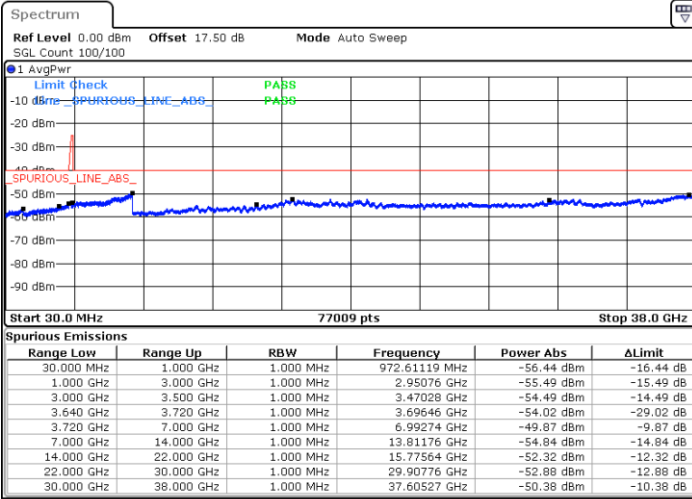

Date: 22.MAY.2020 07:04:29

Date: 22.MAY.2020 07:08:22

Middle Channel / FullIRB

N/A

Date: 22.MAY.2020 06:30:05

LTE Band 48C / 20MHz+5MHz

16QAM

Highest Channel / 1RB0 and 1RB24

Highest Channel / 1RB99 and 1RB0

Date: 22.MAY.2020 07:45:17

Date: 22.MAY.2020 07:41:21

Highest Channel / FullIRB

N/A

Date: 22.MAY.2020 07:49:13

LTE Band 48C / 20MHz+10MHz

16QAM

Lowest Channel / 1RB0 and 1RB49

Lowest Channel / 1RB99 and 1RB0

Date: 23 MAY 2020 06:02:52

Date: 23 MAY 2020 05:58:56

Lowest Channel / FullIRB

N/A

Date: 23 MAY 2020 06:10:48

LTE Band 48C / 20MHz+10MHz