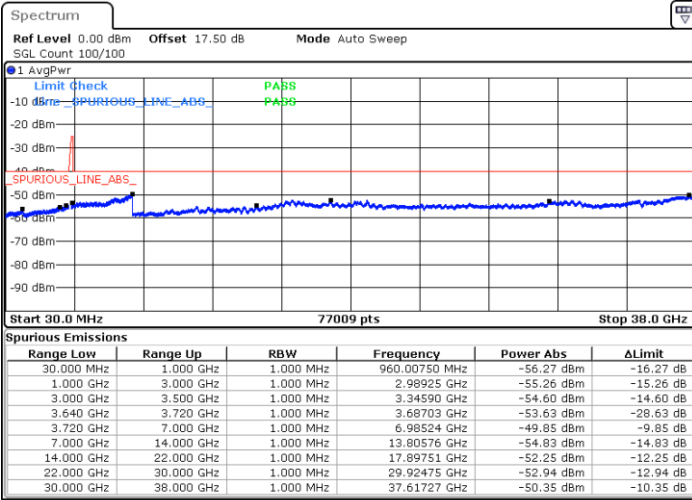

Date: 23 MAY 2020 05:24:56

Date: 23 MAY 2020 05:23:38

Highest Channel / FullIRB

N/A

Date: 23 MAY 2020 05:31:29

LTE Band 48C / 15MHz+20MHz

64QAM

Lowest Channel / 1RB0 and 1RB99

Lowest Channel / 1RB74 and 1RB0

Date: 23 MAY 2020 08:22:31

Date: 23 MAY 2020 08:12:19

Lowest Channel / FullIRB

N/A

Date: 23 MAY 2020 08:23:50

LTE Band 48C / 15MHz+20MHz

64QAM

Middle Channel / 1RB0 and 1RB9

Middle Channel / 1RB74 and 1RB0

Date: 26 MAY 2020 03:08:49

Date: 26 MAY 2020 03:15:21

Middle Channel / FullIRB

N/A

Date: 26 MAY 2020 03:07:30

LTE Band 48C / 15MHz+20MHz

64QAM

Highest Channel / 1RB0 and 1RB99

Highest Channel / 1RB74 and 1RB0

Date: 26 MAY 2020 03:56:48

Date: 26 MAY 2020 03:55:31

Highest Channel / FullIRB

N/A

Date: 26 MAY 2020 04:03:23