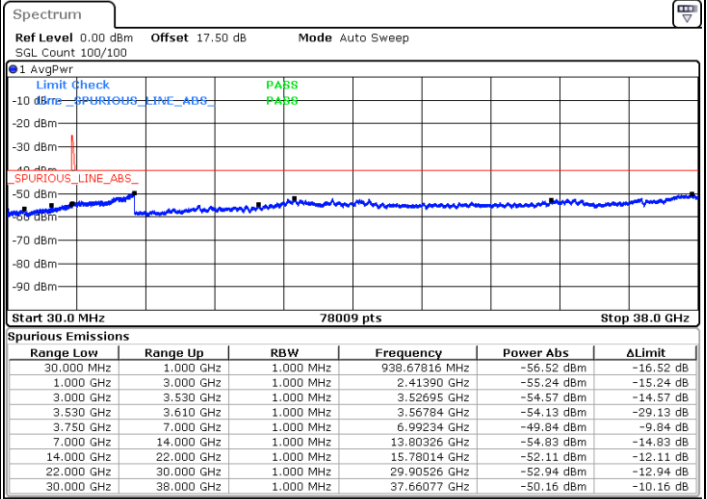

Date: 23 MAY 2020 05:24:56

Date: 23 MAY 2020 05:23:38

Highest Channel / FullIRB

N/A

Date: 23 MAY 2020 05:31:29

LTE Band 48C / 15MHz+20MHz

64QAM

Lowest Channel / 1RB0 and 1RB99

Lowest Channel / 1RB74 and 1RB0

Date: 23 MAY 2020 08:22:31

Date: 23 MAY 2020 08:12:19

Lowest Channel / FullIRB

N/A

Date: 23 MAY 2020 08:23:50

LTE Band 48C / 15MHz+20MHz

64QAM

Middle Channel / 1RB0 and 1RB9

Middle Channel / 1RB74 and 1RB0

Date: 26 MAY 2020 03:08:49

Date: 26 MAY 2020 03:15:21

Middle Channel / FullIRB

N/A

Date: 26 MAY 2020 03:07:30

LTE Band 48C / 15MHz+20MHz

64QAM

Highest Channel / 1RB0 and 1RB99

Highest Channel / 1RB74 and 1RB0

Date: 26 MAY 2020 03:56:48

Date: 26 MAY 2020 03:55:31

Highest Channel / FullIRB

N/A

Date: 26 MAY 2020 04:03:23