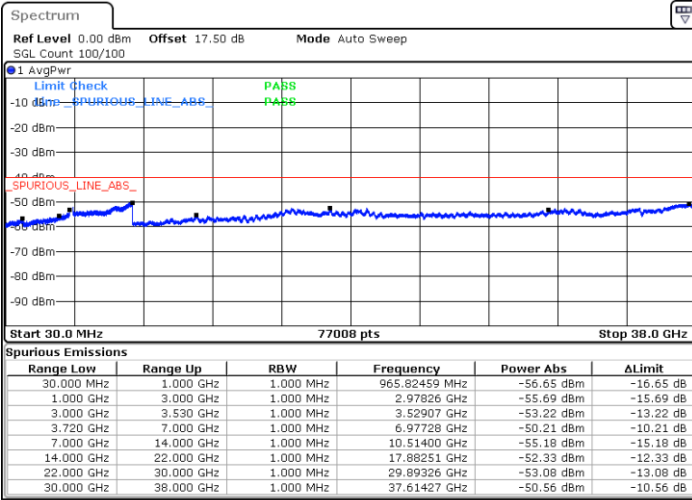

Date: 22.MAY.2020 00:37:52

Date: 22.MAY.2020 00:33:58

Lowest Channel / FullIRB

N/A

Date: 22.MAY.2020 00:41:46

LTE Band 48C / 20MHz+20MHz

16QAM

MiddleChannel / 1RB0 and 1RB99

Middle Channel / 1RB99 and 1RB0

Date: 22 MAY 2020 01:34:37

Date: 22 MAY 2020 01:38:31

Middle Channel / FullIRB

N/A

Date: 22 MAY 2020 01:30:44

LTE Band 48C / 20MHz+20MHz

16QAM

Highest Channel / 1RB0 and 1RB99

Highest Channel / 1RB99 and 1RB0

Date: 22.MAY.2020 02:15:47

Date: 22.MAY.2020 02:11:52

Highest Channel / FullIRB

N/A

Date: 22.MAY.2020 02:19:42

LTE Band 48C / 5MHz+20MHz