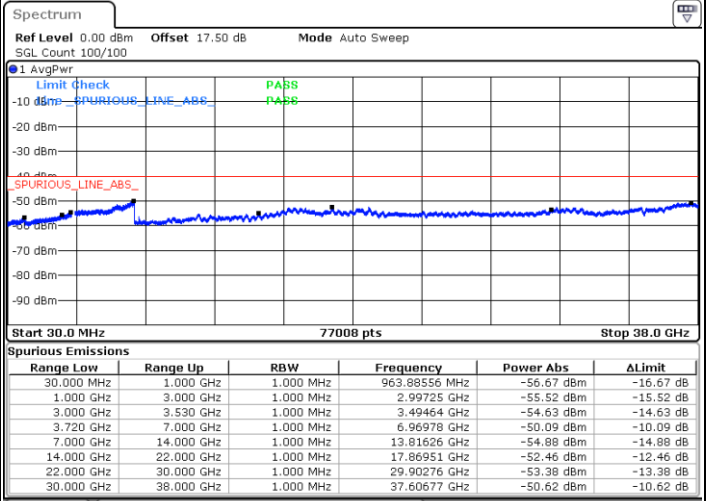

64QAM

Highest Channel / 1RB0 and 1RB99

Highest Channel / 1RB74 and 1RB0

Date: 26 MAY 2020 03:56:48

Date: 26 MAY 2020 03:55:31

Highest Channel / FullIRB

N/A

Date: 26 MAY 2020 04:03:23

LTE Band 48C / 20MHz+5MHz

64QAM

Lowest Channel / 1RB0 and 1RB24

Lowest Channel / 1RB99 and 1RB0

Date: 22.MAY.2020 05:48:40

Date: 22.MAY.2020 05:40:27

Lowest Channel / FullIRB

N/A

Date: 22.MAY.2020 05:49:58

LTE Band 48C / 20MHz+5MHz

64QAM

Middle Channel / 1RB0 and 1RB24

Middle Channel / 1RB99 and 1RB0

Date: 22.MAY.2020 07:03:11

Date: 22.MAY.2020 07:09:40

Middle Channel / FullIRB