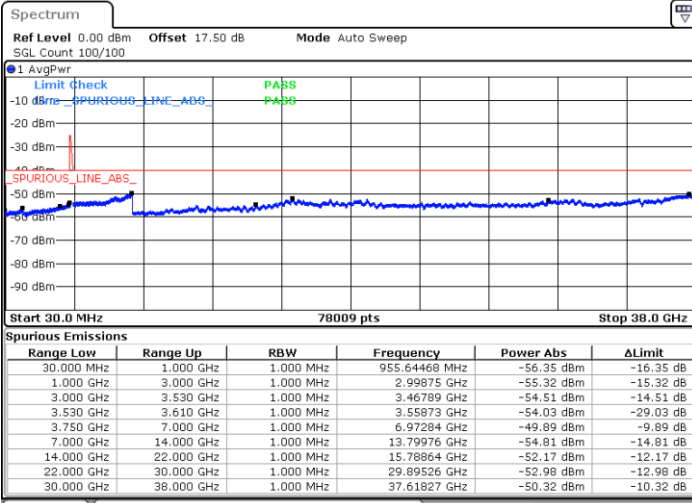

N/A

Date: 26 MAY 2020 03:06:11

LTE Band 48C / 15MHz+20MHz

16QAM

Highest Channel / 1RB0 and 1RB99

Highest Channel / 1RB74 and 1RB0

Date: 26 MAY 2020 03:58:07

Date: 26 MAY 2020 03:54:11

Highest Channel / FullIRB

N/A

Date: 26 MAY 2020 04:02:04

LTE Band 48C / 20MHz+5MHz

16QAM

Lowest Channel / 1RB0 and 1RB24

Lowest Channel / 1RB99 and 1RB0

Date: 22.MAY.2020 05:47:22

Date: 22.MAY.2020 05:41:45

Lowest Channel / FullIRB

N/A

Date: 22.MAY.2020 05:51:17

LTE Band 48C / 20MHz+5MHz

16QAM

Middle Channel / 1RB0 and 1RB24

Middle Channel / 1RB99 and 1RB0