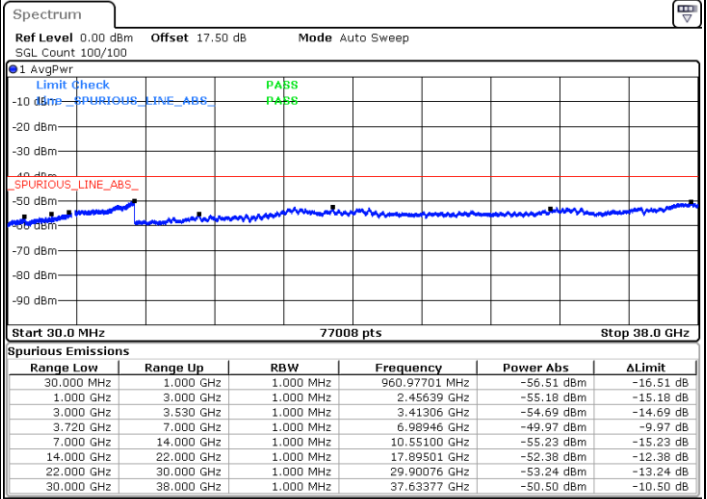

Date: 26 MAY 2020 06:44:19

Highest Channel / FullIRB

N/A

Date: 26 MAY 2020 06:52:12

LTE Band 48C / 20MHz+20MHz

16QAM

Lowest Channel / 1RB0 and 1RB99

Lowest Channel / 1RB99 and 1RB0

Date: 22.MAY.2020 00:37:52

Date: 22.MAY.2020 00:33:58

Lowest Channel / FullIRB

N/A

Date: 22.MAY.2020 00:41:46

LTE Band 48C / 20MHz+20MHz

16QAM

MiddleChannel / 1RB0 and 1RB99

Middle Channel / 1RB99 and 1RB0

Date: 22 MAY 2020 01:34:37

Date: 22 MAY 2020 01:38:31

Middle Channel / FullIRB

N/A

Date: 22 MAY 2020 01:30:44

LTE Band 48C / 20MHz+20MHz

16QAM

Highest Channel / 1RB0 and 1RB99

Highest Channel / 1RB99 and 1RB0

Date: 22.MAY.2020 02:15:47

Date: 22.MAY.2020 02:11:52

Highest Channel / FullIRB

N/A

Date: 22.MAY.2020 02:19:42

LTE Band 48C / 5MHz+20MHz