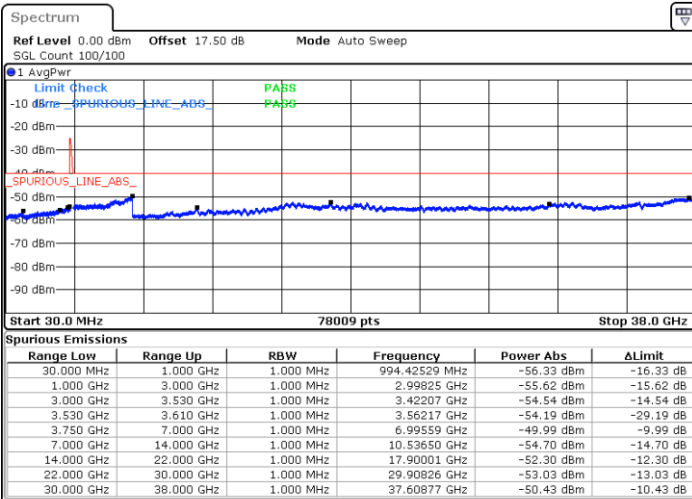

Lowest Channel / FullIRB

N/A

Date: 23 MAY 2020 03:38:01

LTE Band 48C / 10MHz+20MHz

64QAM

Middle Channel / 1RB0 and 1RB99

Middle Channel / 1RB49 and 1RB0

Date: 23 MAY 2020 04:15:24

Date: 23 MAY 2020 04:21:54

Middle Channel / FullIRB

N/A

Date: 23 MAY 2020 04:14:06

LTE Band 48C / 10MHz+20MHz

64QAM

Highest Channel / 1RB0 and 1RB99

Highest Channel / 1RB49 and 1RB0

Date: 23 MAY 2020 05:24:56

Date: 23 MAY 2020 05:23:38

Highest Channel / FullIRB

N/A

Date: 23 MAY 2020 05:31:29

LTE Band 48C / 15MHz+20MHz

64QAM

Lowest Channel / 1RB0 and 1RB99

Lowest Channel / 1RB74 and 1RB0

Date: 23 MAY 2020 08:22:31

Date: 23 MAY 2020 08:12:19

Lowest Channel / FullIRB

N/A

Date: 23 MAY 2020 08:23:50

LTE Band 48C / 15MHz+20MHz

64QAM