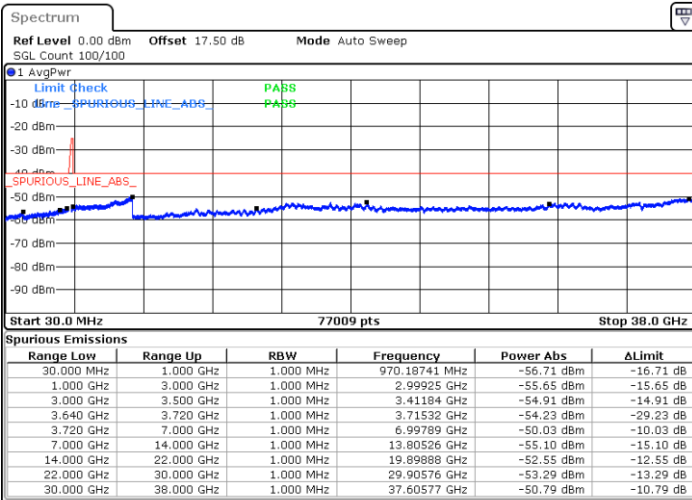

Middle Channel / FullRB

N/A

Date: 26 MAY 2020 05:49:42

LTE Band 48C / 20MHz+15MHz

16QAM

Highest Channel / 1RB0 and 1RB74

Highest Channel / 1RB99 and 1RB0

Date: 26 MAY 2020 06:48:15

Date: 26 MAY 2020 06:44:19

Highest Channel / FullIRB

N/A

Date: 26 MAY 2020 06:52:12

LTE Band 48C / 20MHz+20MHz

16QAM

Lowest Channel / 1RB0 and 1RB99

Lowest Channel / 1RB99 and 1RB0

Date: 22.MAY.2020 00:37:52

Date: 22.MAY.2020 00:33:58

Lowest Channel / FullIRB

N/A

Date: 22.MAY.2020 00:41:46

LTE Band 48C / 20MHz+20MHz

16QAM

MiddleChannel / 1RB0 and 1RB99

Highest Channel / 1RB0 and 1RB99

Highest Channel / 1RB99 and 1RB0

Date: 22.MAY.2020 02:15:47

Date: 22.MAY.2020 02:11:52

Highest Channel / FullIRB

N/A

Date: 22.MAY.2020 02:19:42

LTE Band 48C / 5MHz+20MHz