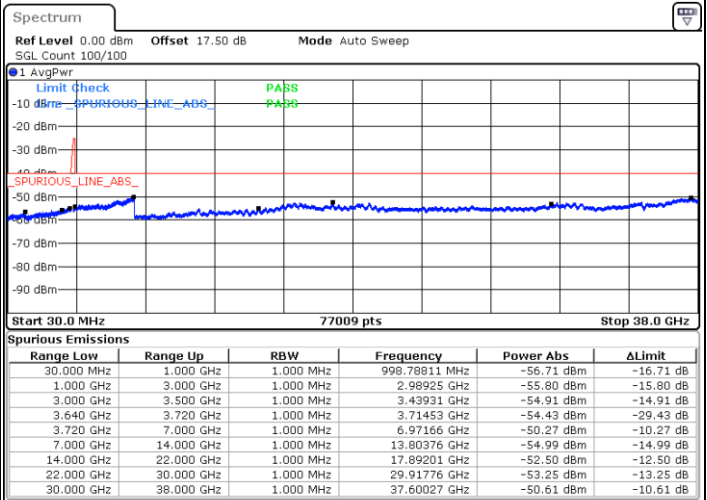

Middle Channel / FullRB

N/A

Date: 26 MAY 2020 05:49:42

LTE Band 48C / 20MHz+15MHz

16QAM

Highest Channel / 1RB0 and 1RB74

Highest Channel / 1RB99 and 1RB0

Date: 26 MAY 2020 06:48:15

Date: 26 MAY 2020 06:44:19

Highest Channel / FullIRB

N/A

Date: 26 MAY 2020 06:52:12

LTE Band 48C / 20MHz+20MHz

16QAM

Lowest Channel / 1RB0 and 1RB99

Lowest Channel / 1RB99 and 1RB0

Date: 22.MAY.2020 00:37:52

Date: 22.MAY.2020 00:33:58

Lowest Channel / FullIRB

N/A

Date: 22.MAY.2020 00:41:46

LTE Band 48C / 20MHz+20MHz

16QAM

MiddleChannel / 1RB0 and 1RB99

Highest Channel / 1RB0 and 1RB99

Highest Channel / 1RB99 and 1RB0

Date: 22.MAY.2020 02:15:47

Date: 22.MAY.2020 02:11:52

Highest Channel / FullIRB

N/A

Date: 22.MAY.2020 02:19:42

LTE Band 48C / 5MHz+20MHz