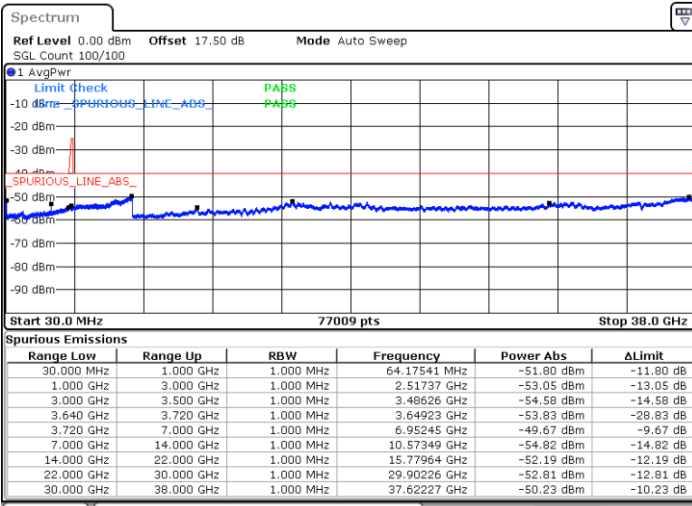

LTE Band 48C / 20MHz+10MHz

16QAM

Highest Channel / 1RB0 and 1RB49

Highest Channel / 1RB99 and 1RB0

Date: 23 MAY 2020 07:32:34

Date: 23 MAY 2020 07:28:40

Highest Channel / FullIRB

N/A

Date: 23 MAY 2020 07:36:30

LTE Band 48C / 20MHz+15MHz

16QAM

Lowest Channel / 1RB0 and 1RB74

Lowest Channel / 1RB99 and 1RB0

Date: 26 MAY 2020 04:49:31

Date: 26 MAY 2020 04:45:36

Lowest Channel / FullIRB

N/A

Date: 26 MAY 2020 04:53:27

LTE Band 48C / 20MHz+15MHz

16QAM

Middle Channel / 1RB0 and 1RB74

Middle Channel / 1RB99 and 1RB0

Date: 26 MAY 2020 05:54:30

Date: 26 MAY 2020 05:58:25

Middle Channel / FullRB

N/A

Date: 26 MAY 2020 05:49:42

LTE Band 48C / 20MHz+15MHz

16QAM

Highest Channel / 1RB0 and 1RB74

Highest Channel / 1RB99 and 1RB0

Date: 26 MAY 2020 06:48:15