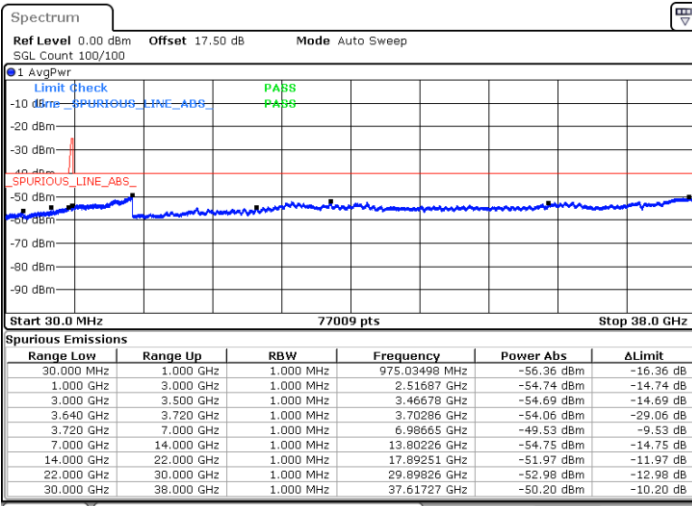

LTE Band 48C / 20MHz+10MHz

16QAM

Highest Channel / 1RB0 and 1RB49

Highest Channel / 1RB99 and 1RB0

Date: 23 MAY 2020 07:32:34

Date: 23 MAY 2020 07:28:40

Highest Channel / FullIRB

N/A

Date: 23 MAY 2020 07:36:30

LTE Band 48C / 20MHz+15MHz

16QAM

Lowest Channel / 1RB0 and 1RB74

Lowest Channel / 1RB99 and 1RB0

Date: 26 MAY 2020 04:49:31

Date: 26 MAY 2020 04:45:36

Lowest Channel / FullIRB

N/A

Date: 26 MAY 2020 04:53:27

LTE Band 48C / 20MHz+15MHz

16QAM

Middle Channel / 1RB0 and 1RB74

Middle Channel / 1RB99 and 1RB0

Date: 26 MAY 2020 05:54:30

Date: 26 MAY 2020 05:58:25

Middle Channel / FullRB

N/A

Date: 26 MAY 2020 05:49:42

LTE Band 48C / 20MHz+15MHz

16QAM

Highest Channel / 1RB0 and 1RB74

Highest Channel / 1RB99 and 1RB0

Date: 26 MAY 2020 06:48:15