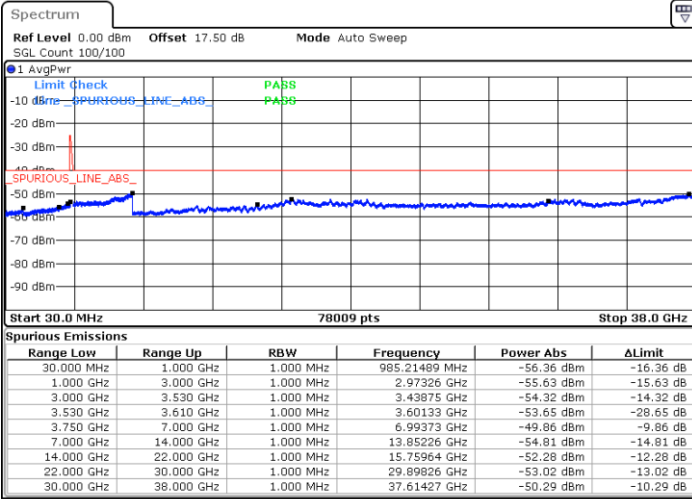

Date: 23 MAY 2020 05:24:56

Date: 23 MAY 2020 05:23:38

Highest Channel / FullIRB

N/A

Date: 23 MAY 2020 05:31:29

LTE Band 48C / 15MHz+20MHz

64QAM

Lowest Channel / 1RB0 and 1RB99

Lowest Channel / 1RB74 and 1RB0

Date: 23 MAY 2020 08:22:31

Date: 23 MAY 2020 08:12:19

Lowest Channel / FullIRB

N/A

Date: 23 MAY 2020 08:23:50

LTE Band 48C / 15MHz+20MHz

64QAM

Middle Channel / 1RB0 and 1RB9

Middle Channel / 1RB74 and 1RB0

Date: 26 MAY 2020 03:08:49

Date: 26 MAY 2020 03:15:21

Middle Channel / FullIRB

N/A

Date: 26 MAY 2020 03:07:30

LTE Band 48C / 15MHz+20MHz

64QAM

Highest Channel / 1RB0 and 1RB99

Highest Channel / 1RB74 and 1RB0

Date: 26 MAY 2020 03:56:48

Date: 26 MAY 2020 03:55:31

Highest Channel / FullIRB

N/A

Date: 26 MAY 2020 04:03:23