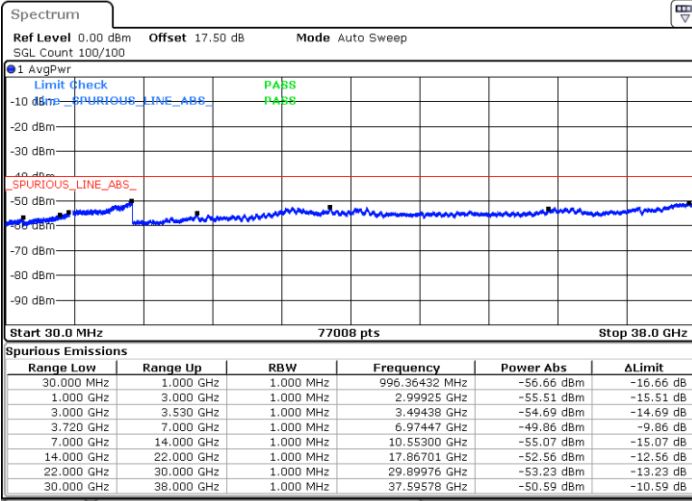

Highest Channel / FullIRB

N/A

Date: 26 MAY 2020 04:02:04

LTE Band 48C / 20MHz+5MHz

16QAM

Lowest Channel / 1RB0 and 1RB24

Lowest Channel / 1RB99 and 1RB0

Date: 22.MAY.2020 05:47:22

Date: 22.MAY.2020 05:41:45

Lowest Channel / FullIRB

N/A

Date: 22.MAY.2020 05:51:17

LTE Band 48C / 20MHz+5MHz

16QAM

Middle Channel / 1RB0 and 1RB24

Middle Channel / 1RB99 and 1RB0

Date: 22.MAY.2020 07:04:29

Date: 22.MAY.2020 07:08:22

Middle Channel / FullIRB

N/A

Date: 22.MAY.2020 06:30:05

LTE Band 48C / 20MHz+5MHz

16QAM

Highest Channel / 1RB0 and 1RB24

Highest Channel / 1RB99 and 1RB0

Date: 22.MAY.2020 07:45:17

Date: 22.MAY.2020 07:41:21

Highest Channel / FullIRB

N/A

Date: 22.MAY.2020 07:49:13

LTE Band 48C / 20MHz+10MHz

16QAM