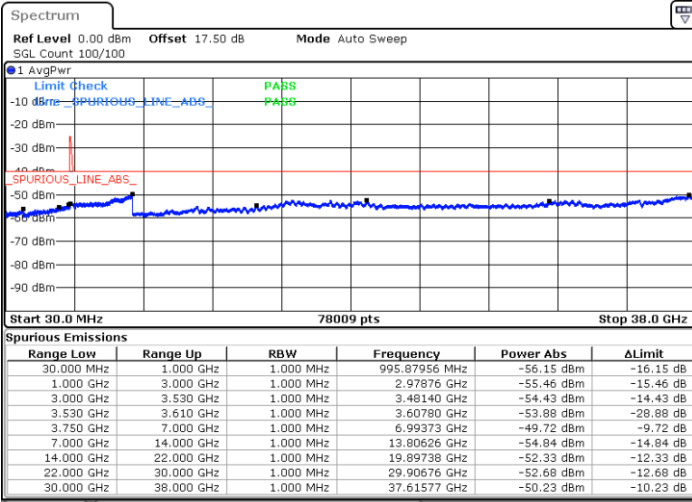

Date: 23 MAY 2020 08:25:08

LTE Band 48C / 15MHz+20MHz

16QAM

Middle Channel / 1RB0 and 1RB9

Middle Channel / 1RB74 and 1RB0

Date: 26 MAY 2020 03:10:08

Date: 26 MAY 2020 03:14:03

Middle Channel / FullIRB

N/A

Date: 26 MAY 2020 03:06:11

LTE Band 48C / 15MHz+20MHz

16QAM

Highest Channel / 1RB0 and 1RB99

Highest Channel / 1RB74 and 1RB0

Date: 26 MAY 2020 03:58:07

Date: 26 MAY 2020 03:54:11

Highest Channel / FullIRB

N/A

Date: 26 MAY 2020 04:02:04

LTE Band 48C / 20MHz+5MHz

16QAM

Lowest Channel / 1RB0 and 1RB24

Lowest Channel / 1RB99 and 1RB0

Date: 22.MAY.2020 05:47:22

Date: 22.MAY.2020 05:41:45

Lowest Channel / FullIRB

N/A

Date: 22.MAY.2020 05:51:17

LTE Band 48C / 20MHz+5MHz

16QAM

Middle Channel / 1RB0 and 1RB24

Middle Channel / 1RB99 and 1RB0