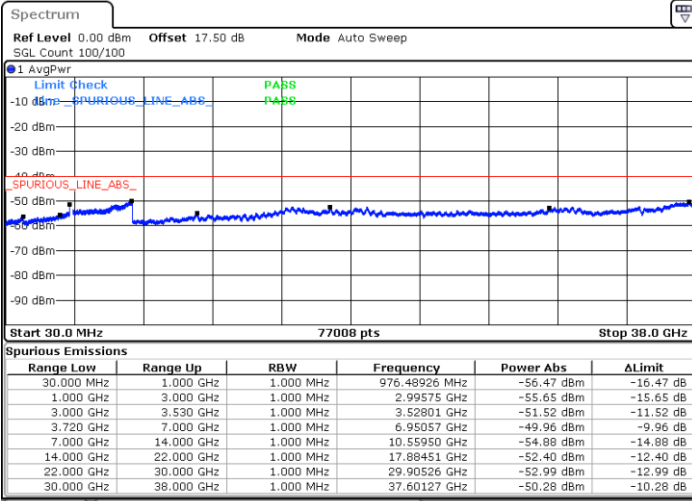

LTE Band 48C / 20MHz+10MHz

16QAM

Middle Channel / 1RB0 and 1RB49

Middle Channel / 1RB99 and 1RB0

Date: 23.MAY.2020 06:47:25

Date: 23.MAY.2020 06:51:18