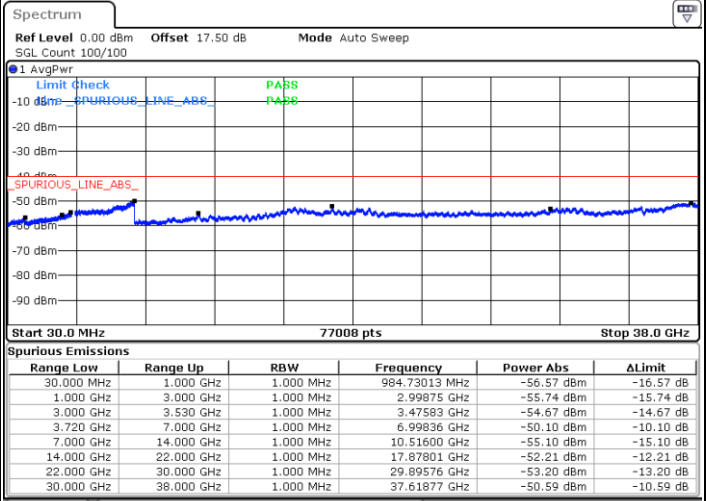

Highest Channel / FullIRB

N/A

Date: 26 MAY 2020 04:02:04

LTE Band 48C / 20MHz+5MHz

16QAM

Lowest Channel / 1RB0 and 1RB24

Lowest Channel / 1RB99 and 1RB0

Date: 22.MAY.2020 05:47:22

Date: 22.MAY.2020 05:41:45

Lowest Channel / FullIRB

N/A

Date: 22.MAY.2020 05:51:17

LTE Band 48C / 20MHz+5MHz

16QAM

Middle Channel / 1RB0 and 1RB24

Middle Channel / 1RB99 and 1RB0

Date: 22.MAY.2020 07:04:29

Date: 22.MAY.2020 07:08:22

Middle Channel / FullIRB

N/A

Date: 22.MAY.2020 06:30:05

LTE Band 48C / 20MHz+5MHz

16QAM

Highest Channel / 1RB0 and 1RB24

Highest Channel / 1RB99 and 1RB0

Date: 22.MAY.2020 07:45:17

Date: 22.MAY.2020 07:41:21

Highest Channel / FullIRB

N/A

Date: 22.MAY.2020 07:49:13

LTE Band 48C / 20MHz+10MHz

16QAM