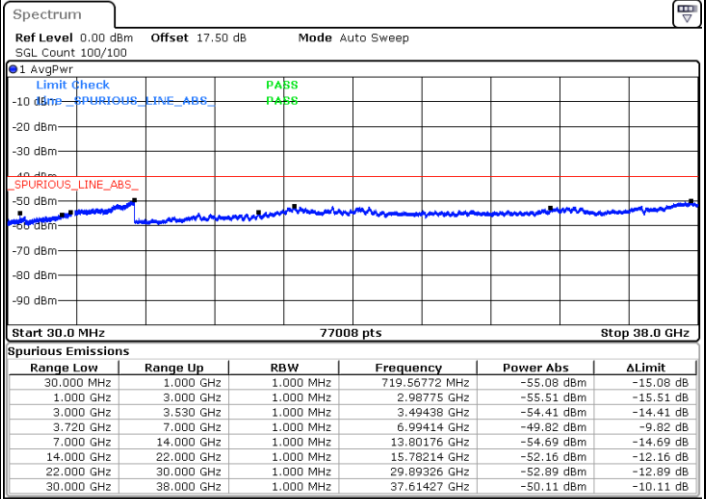

LTE Band 48C / 15MHz+20MHz

16QAM

Lowest Channel / 1RB0 and 1RB99

Lowest Channel / 1RB74 and 1RB0

Date: 23 MAY 2020 08:21:13

Date: 23 MAY 2020 08:13:37

Lowest Channel / FullIRB

N/A

Date: 23 MAY 2020 08:25:08

LTE Band 48C / 15MHz+20MHz

16QAM

Middle Channel / 1RB0 and 1RB9

Middle Channel / 1RB74 and 1RB0

Date: 26 MAY 2020 03:10:08

Date: 26 MAY 2020 03:14:03

Middle Channel / FullIRB

N/A

Date: 26 MAY 2020 03:06:11

LTE Band 48C / 15MHz+20MHz

16QAM

Highest Channel / 1RB0 and 1RB99

Highest Channel / 1RB74 and 1RB0

Date: 26 MAY 2020 03:58:07

Date: 26 MAY 2020 03:54:11

Highest Channel / FullIRB

N/A

Date: 26 MAY 2020 04:02:04

LTE Band 48C / 20MHz+5MHz

16QAM

Lowest Channel / 1RB0 and 1RB24

Lowest Channel / 1RB99 and 1RB0

Date: 22.MAY.2020 05:47:22