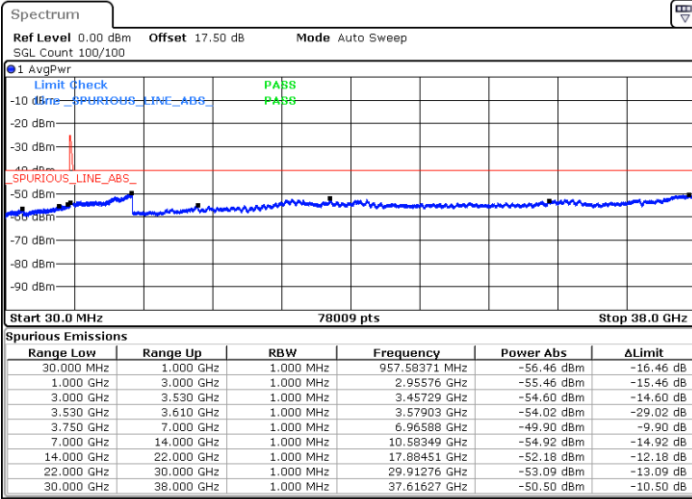

Lowest Channel / FullIRB

N/A

Date: 23 MAY 2020 03:38:01

LTE Band 48C / 10MHz+20MHz

64QAM

Middle Channel / 1RB0 and 1RB99

Middle Channel / 1RB49 and 1RB0

Date: 23 MAY 2020 04:15:24

Date: 23 MAY 2020 04:21:54

Middle Channel / FullIRB

N/A

Date: 23 MAY 2020 04:14:06

LTE Band 48C / 10MHz+20MHz

64QAM

Highest Channel / 1RB0 and 1RB99

Highest Channel / 1RB49 and 1RB0

Date: 23 MAY 2020 05:24:56

Date: 23 MAY 2020 05:23:38

Highest Channel / FullIRB

N/A

Date: 23 MAY 2020 05:31:29

LTE Band 48C / 15MHz+20MHz

64QAM

Lowest Channel / 1RB0 and 1RB99

Lowest Channel / 1RB74 and 1RB0

Date: 23 MAY 2020 08:22:31

Date: 23 MAY 2020 08:12:19

Lowest Channel / FullIRB

N/A

Date: 23 MAY 2020 08:23:50

LTE Band 48C / 15MHz+20MHz

64QAM