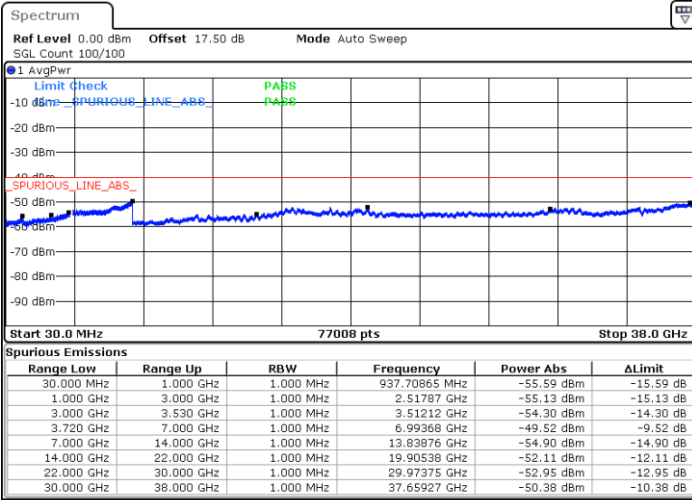

LTE Band 48C / 15MHz+20MHz

16QAM

Lowest Channel / 1RB0 and 1RB99

Lowest Channel / 1RB74 and 1RB0

Date: 23 MAY 2020 08:21:13

Date: 23 MAY 2020 08:13:37

Lowest Channel / FullIRB

N/A

Date: 23 MAY 2020 08:25:08

LTE Band 48C / 15MHz+20MHz

16QAM

Middle Channel / 1RB0 and 1RB9

Middle Channel / 1RB74 and 1RB0

Date: 26 MAY 2020 03:10:08

Date: 26 MAY 2020 03:14:03

Middle Channel / FullIRB

N/A

Date: 26 MAY 2020 03:06:11

LTE Band 48C / 15MHz+20MHz

16QAM

Highest Channel / 1RB0 and 1RB99

Highest Channel / 1RB74 and 1RB0

Date: 26 MAY 2020 03:58:07

Date: 26 MAY 2020 03:54:11

Highest Channel / FullIRB

N/A

Date: 26 MAY 2020 04:02:04

LTE Band 48C / 20MHz+5MHz

16QAM

Lowest Channel / 1RB0 and 1RB24

Lowest Channel / 1RB99 and 1RB0

Date: 22.MAY.2020 05:47:22