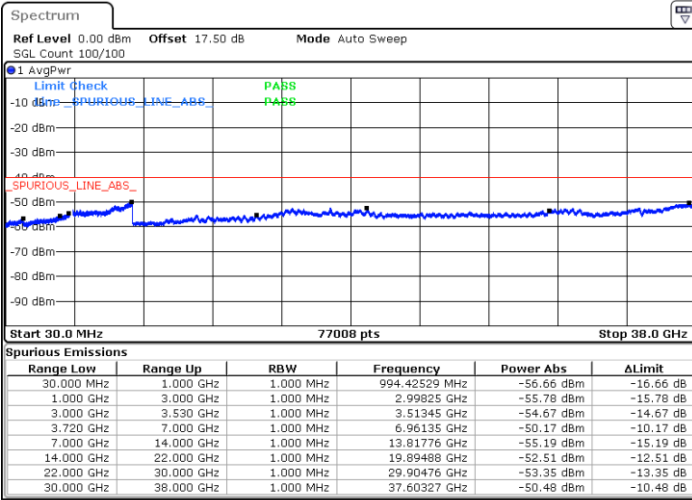

Highest Channel / FullIRB

N/A

Date: 26 MAY 2020 04:02:04

LTE Band 48C / 20MHz+5MHz

16QAM

Lowest Channel / 1RB0 and 1RB24

Lowest Channel / 1RB99 and 1RB0

Date: 22.MAY.2020 05:47:22

Date: 22.MAY.2020 05:41:45

Lowest Channel / FullIRB

N/A

Date: 22.MAY.2020 05:51:17

LTE Band 48C / 20MHz+5MHz

16QAM

Middle Channel / 1RB0 and 1RB24

Middle Channel / 1RB99 and 1RB0

Date: 22.MAY.2020 07:04:29

Date: 22.MAY.2020 07:08:22

Middle Channel / FullIRB

N/A

Date: 22.MAY.2020 06:30:05

LTE Band 48C / 20MHz+5MHz

16QAM

Highest Channel / 1RB0 and 1RB24

Highest Channel / 1RB99 and 1RB0

Date: 22.MAY.2020 07:45:17

Date: 22.MAY.2020 07:41:21

Highest Channel / FullIRB

N/A

Date: 22.MAY.2020 07:49:13

LTE Band 48C / 20MHz+10MHz

16QAM