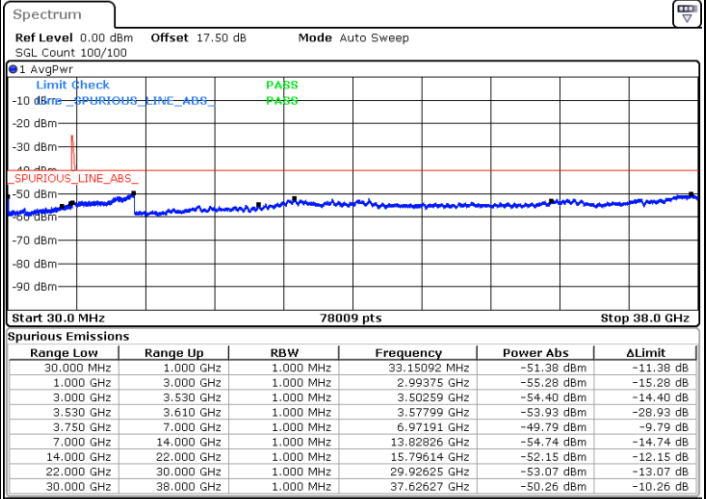

N/A

Date: 26 MAY 2020 04:53:27

LTE Band 48C / 20MHz+15MHz

16QAM

Middle Channel / 1RB0 and 1RB74

Middle Channel / 1RB99 and 1RB0

Date: 26 MAY 2020 05:54:30

Date: 26 MAY 2020 05:58:25

Middle Channel / FullRB

N/A

Date: 26 MAY 2020 05:49:42

LTE Band 48C / 20MHz+15MHz

16QAM

Highest Channel / 1RB0 and 1RB74

Highest Channel / 1RB99 and 1RB0

Date: 26 MAY 2020 06:48:15

Date: 26 MAY 2020 06:44:19

Highest Channel / FullIRB

N/A

Date: 26 MAY 2020 06:52:12

LTE Band 48C / 20MHz+20MHz

16QAM

Lowest Channel / 1RB0 and 1RB99

Lowest Channel / 1RB99 and 1RB0

Date: 22.MAY.2020 00:37:52

Date: 22.MAY.2020 00:33:58

Lowest Channel / FullIRB

N/A

Date: 22.MAY.2020 00:41:46

LTE Band 48C / 20MHz+20MHz

16QAM

MiddleChannel / 1RB0 and 1RB99