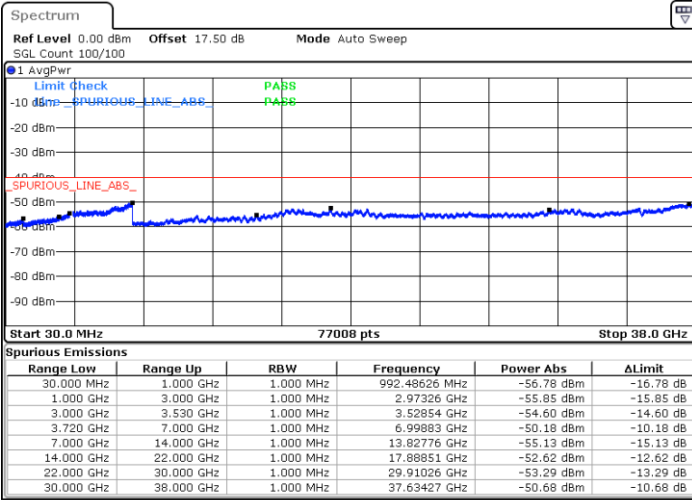

Highest Channel / 1RB0 and 1RB99

Highest Channel / 1RB99 and 1RB0

Date: 22.MAY.2020 02:15:47

Date: 22.MAY.2020 02:11:52

Highest Channel / FullIRB

N/A

Date: 22.MAY.2020 02:19:42

LTE Band 48C / 5MHz+20MHz

64QAM

Lowest Channel / 1RB0 and 1RB99

Lowest Channel / 1RB24 and 1RB0

Date: 22 MAY 2020 03:20:13

Date: 22 MAY 2020 03:13:42

Lowest Channel / FullIRB

N/A

Date: 22 MAY 2020 03:21:32

LTE Band 48C / 5MHz+20MHz

64QAM

Middle Channel / 1RB0 and 1RB9

Middle Channel / 1RB24 and 1RB0

Date: 22.MAY.2020 04:14:49

Date: 22.MAY.2020 04:21:19

Middle Channel / FullRB

N/A

Date: 22.MAY.2020 04:13:31

LTE Band 48C / 5MHz+20MHz

64QAM

Highest Channel / 1RB0 and 1RB99

Highest Channel / 1RB24 and 1RB0

Date: 22.MAY.2020 04:49:42

Date: 22.MAY.2020 04:48:24

Highest Channel / FullIRB