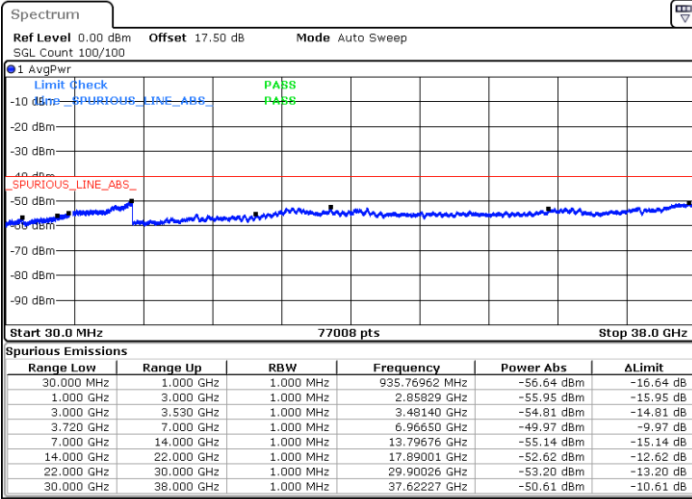

Highest Channel / 1RB0 and 1RB99

Highest Channel / 1RB99 and 1RB0

Date: 22.MAY.2020 02:15:47

Date: 22.MAY.2020 02:11:52

Highest Channel / FullIRB

N/A

Date: 22.MAY.2020 02:19:42

LTE Band 48C / 5MHz+20MHz

64QAM

Lowest Channel / 1RB0 and 1RB99

Lowest Channel / 1RB24 and 1RB0

Date: 22 MAY 2020 03:20:13

Date: 22 MAY 2020 03:13:42

Lowest Channel / FullIRB

N/A

Date: 22 MAY 2020 03:21:32

LTE Band 48C / 5MHz+20MHz

64QAM

Middle Channel / 1RB0 and 1RB9

Middle Channel / 1RB24 and 1RB0

Date: 22.MAY.2020 04:14:49

Date: 22.MAY.2020 04:21:19

Middle Channel / FullRB

N/A

Date: 22.MAY.2020 04:13:31

LTE Band 48C / 5MHz+20MHz

64QAM

Highest Channel / 1RB0 and 1RB99

Highest Channel / 1RB24 and 1RB0

Date: 22.MAY.2020 04:49:42

Date: 22.MAY.2020 04:48:24

Highest Channel / FullIRB