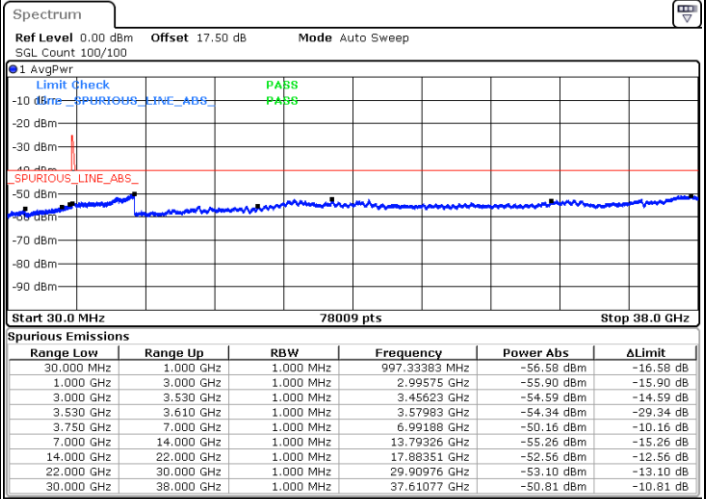

LTE Band 48C / 5MHz+20MHz

64QAM

Middle Channel / 1RB0 and 1RB9

Middle Channel / 1RB24 and 1RB0

Date: 22.MAY.2020 04:14:49

Date: 22.MAY.2020 04:21:19

Middle Channel / FullRB

N/A

Date: 22.MAY.2020 04:13:31

LTE Band 48C / 5MHz+20MHz

64QAM

Highest Channel / 1RB0 and 1RB99

Highest Channel / 1RB24 and 1RB0

Date: 22.MAY.2020 04:49:42

Date: 22.MAY.2020 04:48:24

Highest Channel / FullIRB

N/A

Date: 22.MAY.2020 04:56:13

LTE Band 48C / 10MHz+20MHz

64QAM

Lowest Channel / 1RB0 and 1RB99

Lowest Channel / 1RB49 and 1RB0

Date: 23 MAY 2020 03:36:42

Date: 23 MAY 2020 03:24:10

Lowest Channel / FullIRB

N/A

Date: 23 MAY 2020 03:38:01

LTE Band 48C / 10MHz+20MHz

64QAM

Middle Channel / 1RB0 and 1RB99

Middle Channel / 1RB49 and 1RB0

Date: 23 MAY 2020 04:15:24