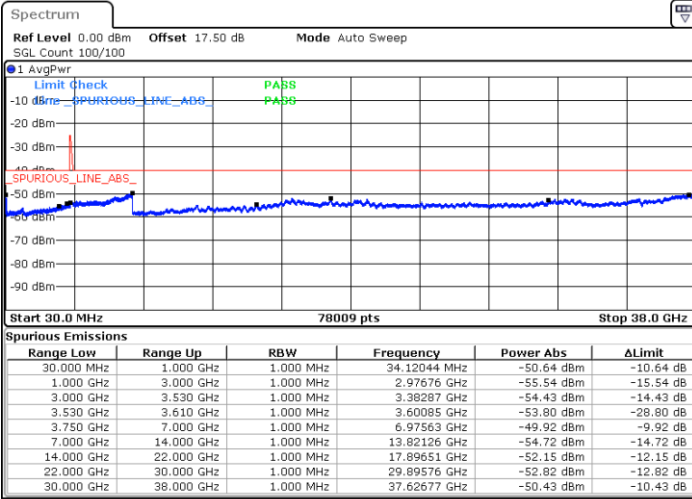

Middle Channel / FullRB

N/A

Date: 26 MAY 2020 05:49:42

LTE Band 48C / 20MHz+15MHz

16QAM

Highest Channel / 1RB0 and 1RB74

Highest Channel / 1RB99 and 1RB0

Date: 26 MAY 2020 06:48:15

Date: 26 MAY 2020 06:44:19

Highest Channel / FullIRB

N/A

Date: 26 MAY 2020 06:52:12

LTE Band 48C / 20MHz+20MHz

16QAM

Lowest Channel / 1RB0 and 1RB99

Lowest Channel / 1RB99 and 1RB0