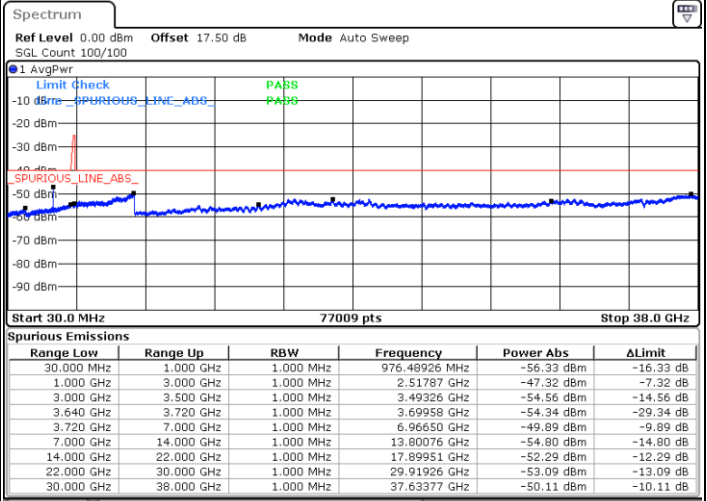

Date: 22.MAY.2020 04:13:31

LTE Band 48C / 5MHz+20MHz

64QAM

Highest Channel / 1RB0 and 1RB99

Highest Channel / 1RB24 and 1RB0

Date: 22.MAY.2020 04:49:42

Date: 22.MAY.2020 04:48:24

Highest Channel / FullIRB

N/A

Date: 22.MAY.2020 04:56:13

LTE Band 48C / 10MHz+20MHz

64QAM

Lowest Channel / 1RB0 and 1RB99

Lowest Channel / 1RB49 and 1RB0

Date: 23 MAY 2020 03:36:42

Date: 23 MAY 2020 03:24:10

Lowest Channel / FullIRB

N/A

Date: 23 MAY 2020 03:38:01

LTE Band 48C / 10MHz+20MHz

64QAM

Middle Channel / 1RB0 and 1RB99

Middle Channel / 1RB49 and 1RB0

Date: 23 MAY 2020 04:15:24

Date: 23 MAY 2020 04:21:54

Middle Channel / FullIRB

N/A

Date: 23 MAY 2020 04:14:06

LTE Band 48C / 10MHz+20MHz

64QAM

Highest Channel / 1RB0 and 1RB99

Highest Channel / 1RB49 and 1RB0