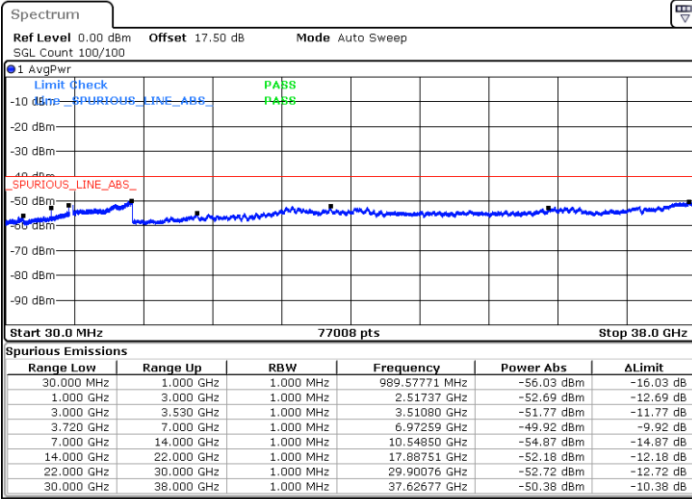

LTE Band 48C / 15MHz+20MHz

16QAM

Lowest Channel / 1RB0 and 1RB99

Lowest Channel / 1RB74 and 1RB0

Date: 23 MAY 2020 08:21:13

Date: 23 MAY 2020 08:13:37

Lowest Channel / FullIRB

N/A

Date: 23 MAY 2020 08:25:08

LTE Band 48C / 15MHz+20MHz

16QAM

Middle Channel / 1RB0 and 1RB9

Middle Channel / 1RB74 and 1RB0

Date: 26 MAY 2020 03:10:08

Date: 26 MAY 2020 03:14:03

Middle Channel / FullIRB

N/A

Date: 26 MAY 2020 03:06:11

LTE Band 48C / 15MHz+20MHz

16QAM

Highest Channel / 1RB0 and 1RB99

Highest Channel / 1RB74 and 1RB0

Date: 26 MAY 2020 03:58:07

Date: 26 MAY 2020 03:54:11

Highest Channel / FullIRB

N/A

Date: 26 MAY 2020 04:02:04

LTE Band 48C / 20MHz+5MHz

16QAM

Lowest Channel / 1RB0 and 1RB24

Lowest Channel / 1RB99 and 1RB0

Date: 22.MAY.2020 05:47:22