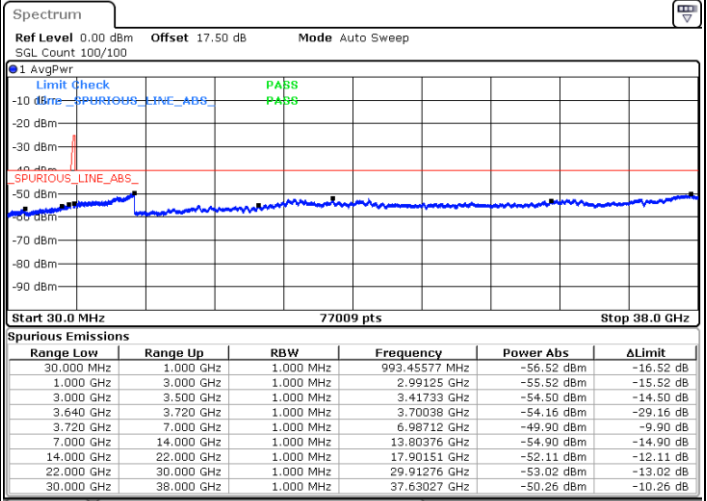

LTE Band 48C / 15MHz+20MHz

16QAM

Lowest Channel / 1RB0 and 1RB99

Lowest Channel / 1RB74 and 1RB0

Date: 23 MAY 2020 08:21:13

Date: 23 MAY 2020 08:13:37

Lowest Channel / FullIRB

N/A

Date: 23 MAY 2020 08:25:08

LTE Band 48C / 15MHz+20MHz

16QAM

Middle Channel / 1RB0 and 1RB9

Middle Channel / 1RB74 and 1RB0

Date: 26 MAY 2020 03:10:08

Date: 26 MAY 2020 03:14:03

Middle Channel / FullIRB

N/A

Date: 26 MAY 2020 03:06:11

LTE Band 48C / 15MHz+20MHz

16QAM

Highest Channel / 1RB0 and 1RB99

Highest Channel / 1RB74 and 1RB0

Date: 26 MAY 2020 03:58:07

Date: 26 MAY 2020 03:54:11

Highest Channel / FullIRB

N/A

Date: 26 MAY 2020 04:02:04

LTE Band 48C / 20MHz+5MHz

16QAM

Lowest Channel / 1RB0 and 1RB24

Lowest Channel / 1RB99 and 1RB0

Date: 22.MAY.2020 05:47:22