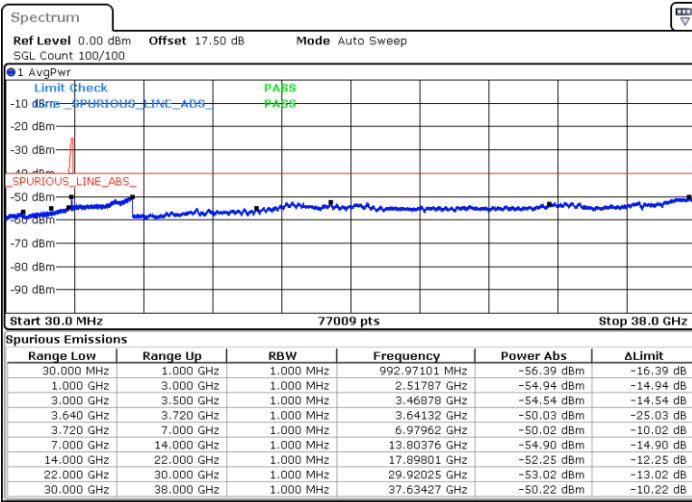

Date: 22.MAY.2020 04:13:31

LTE Band 48C / 5MHz+20MHz

64QAM

Highest Channel / 1RB0 and 1RB99

Highest Channel / 1RB24 and 1RB0

Date: 22.MAY.2020 04:49:42

Date: 22.MAY.2020 04:48:24

Highest Channel / FullIRB

N/A

Date: 22.MAY.2020 04:56:13

LTE Band 48C / 10MHz+20MHz

64QAM

Lowest Channel / 1RB0 and 1RB99

Lowest Channel / 1RB49 and 1RB0

Date: 23 MAY 2020 03:36:42

Date: 23 MAY 2020 03:24:10

Lowest Channel / FullIRB

N/A

Date: 23 MAY 2020 03:38:01

LTE Band 48C / 10MHz+20MHz

64QAM

Middle Channel / 1RB0 and 1RB99

Middle Channel / 1RB49 and 1RB0

Date: 23 MAY 2020 04:15:24

Date: 23 MAY 2020 04:21:54

Middle Channel / FullIRB

N/A

Date: 23 MAY 2020 04:14:06

LTE Band 48C / 10MHz+20MHz

64QAM

Highest Channel / 1RB0 and 1RB99

Highest Channel / 1RB49 and 1RB0