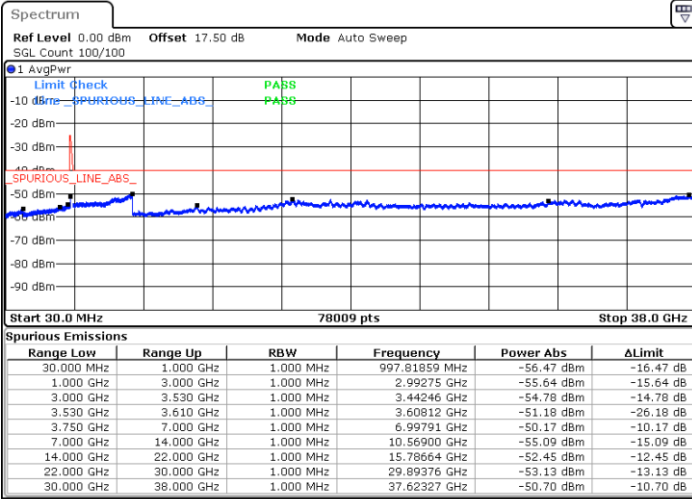

LTE Band 48C / 5MHz+20MHz

64QAM

Middle Channel / 1RB0 and 1RB9

Middle Channel / 1RB24 and 1RB0

Date: 22.MAY.2020 04:14:49

Date: 22.MAY.2020 04:21:19

Middle Channel / FullRB

N/A

Date: 22.MAY.2020 04:13:31

LTE Band 48C / 5MHz+20MHz

64QAM

Highest Channel / 1RB0 and 1RB99

Highest Channel / 1RB24 and 1RB0

Date: 22.MAY.2020 04:49:42

Date: 22.MAY.2020 04:48:24

Highest Channel / FullIRB

N/A

Date: 22.MAY.2020 04:56:13

LTE Band 48C / 10MHz+20MHz

64QAM

Lowest Channel / 1RB0 and 1RB99

Lowest Channel / 1RB49 and 1RB0

Date: 23 MAY 2020 03:36:42

Date: 23 MAY 2020 03:24:10

Lowest Channel / FullIRB

N/A

Date: 23 MAY 2020 03:38:01

LTE Band 48C / 10MHz+20MHz

64QAM

Middle Channel / 1RB0 and 1RB99

Middle Channel / 1RB49 and 1RB0

Date: 23 MAY 2020 04:15:24