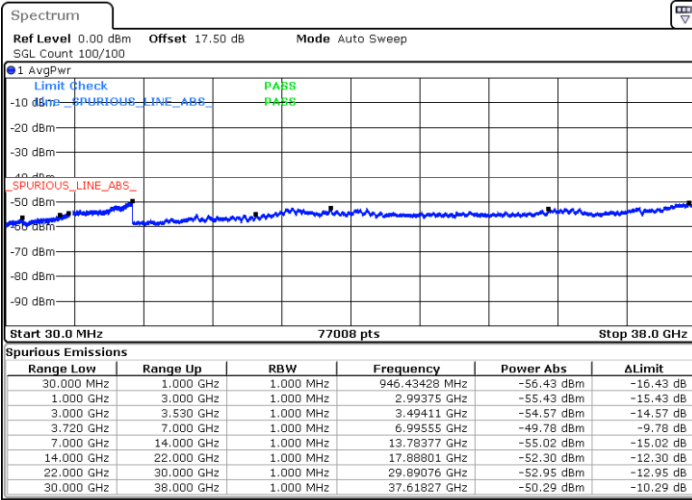

Lowest Channel / 1RB0 and 1RB49

Lowest Channel / 1RB99 and 1RB0

Date: 23 MAY 2020 06:02:52

Date: 23 MAY 2020 05:58:56

Lowest Channel / FullIRB

N/A

Date: 23 MAY 2020 06:10:48

LTE Band 48C / 20MHz+10MHz

16QAM

Middle Channel / 1RB0 and 1RB49

Middle Channel / 1RB99 and 1RB0

Date: 23.MAY.2020 06:47:25

Date: 23.MAY.2020 06:51:18

Middle Channel / FullIRB

N/A

Date: 23.MAY.2020 06:43:30

LTE Band 48C / 20MHz+10MHz

16QAM

Highest Channel / 1RB0 and 1RB49

Highest Channel / 1RB99 and 1RB0

Date: 23 MAY 2020 07:32:34

Date: 23 MAY 2020 07:28:40

Highest Channel / FullIRB

N/A

Date: 23 MAY 2020 07:36:30

LTE Band 48C / 20MHz+15MHz

16QAM

Lowest Channel / 1RB0 and 1RB74

Lowest Channel / 1RB99 and 1RB0

Date: 26 MAY 2020 04:49:31

Date: 26 MAY 2020 04:45:36

Lowest Channel / FullIRB