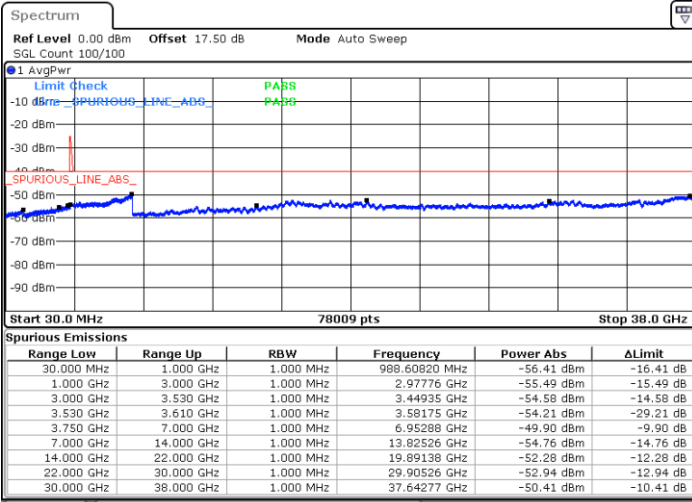

Lowest Channel / 1RB0 and 1RB49

Lowest Channel / 1RB99 and 1RB0

Date: 23 MAY 2020 06:02:52

Date: 23 MAY 2020 05:58:56

Lowest Channel / FullIRB

N/A

Date: 23 MAY 2020 06:10:48

LTE Band 48C / 20MHz+10MHz

LTE Band 48C / 20MHz+10MHz

16QAM

Highest Channel / 1RB0 and 1RB49

Highest Channel / 1RB99 and 1RB0

Date: 23 MAY 2020 07:32:34

Date: 23 MAY 2020 07:28:40

Highest Channel / FullIRB

N/A

Date: 23 MAY 2020 07:36:30

LTE Band 48C / 20MHz+15MHz

16QAM

Lowest Channel / 1RB0 and 1RB74

Lowest Channel / 1RB99 and 1RB0

Date: 26 MAY 2020 04:49:31

Date: 26 MAY 2020 04:45:36

Lowest Channel / FullIRB