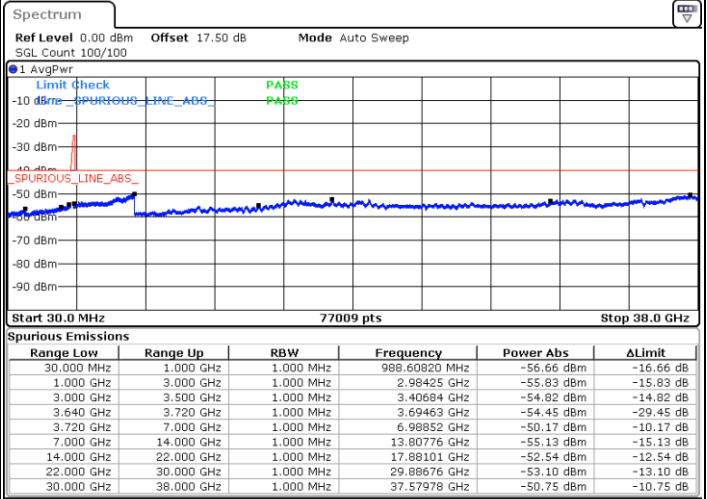

Middle Channel / 1RB99 and 1RB0

Date: 22 MAY 2020 01:34:37

Date: 22 MAY 2020 01:38:31

Middle Channel / FullIRB

N/A

Date: 22 MAY 2020 01:30:44

LTE Band 48C / 20MHz+20MHz

16QAM

Highest Channel / 1RB0 and 1RB99

Highest Channel / 1RB99 and 1RB0

Date: 22.MAY.2020 02:15:47

Date: 22.MAY.2020 02:11:52

Highest Channel / FullIRB

N/A

Date: 22.MAY.2020 02:19:42

LTE Band 48C / 5MHz+20MHz

64QAM

Lowest Channel / 1RB0 and 1RB99

Lowest Channel / 1RB24 and 1RB0

Date: 22 MAY 2020 03:20:13

Date: 22 MAY 2020 03:13:42

Lowest Channel / FullIRB

N/A

Date: 22 MAY 2020 03:21:32