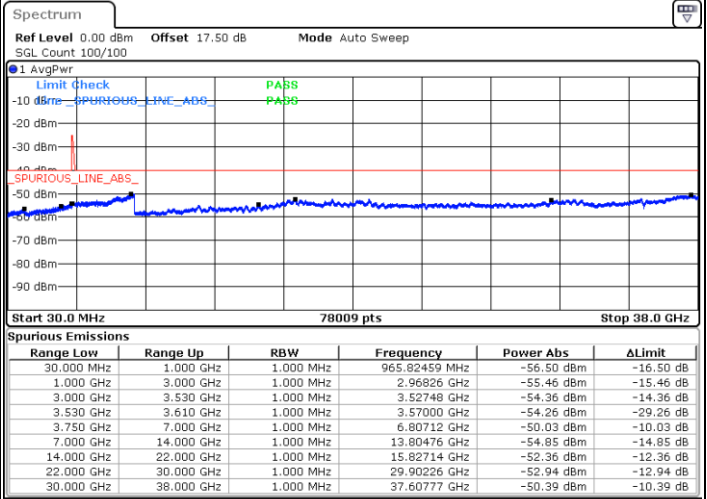

Lowest Channel / FullIRB

N/A

Date: 23 MAY 2020 03:38:01

LTE Band 48C / 10MHz+20MHz

64QAM

Middle Channel / 1RB0 and 1RB99

Middle Channel / 1RB49 and 1RB0

Date: 23 MAY 2020 04:15:24

Date: 23 MAY 2020 04:21:54

Middle Channel / FullIRB

N/A

Date: 23 MAY 2020 04:14:06

LTE Band 48C / 10MHz+20MHz

64QAM

Highest Channel / 1RB0 and 1RB99

Highest Channel / 1RB49 and 1RB0

Date: 23 MAY 2020 05:24:56

Date: 23 MAY 2020 05:23:38

Highest Channel / FullIRB

N/A

Date: 23 MAY 2020 05:31:29

LTE Band 48C / 15MHz+20MHz

64QAM

Lowest Channel / 1RB0 and 1RB99

Lowest Channel / 1RB74 and 1RB0

Date: 23 MAY 2020 08:22:31

Date: 23 MAY 2020 08:12:19

Lowest Channel / FullIRB

N/A

Date: 23 MAY 2020 08:23:50

LTE Band 48C / 15MHz+20MHz

64QAM