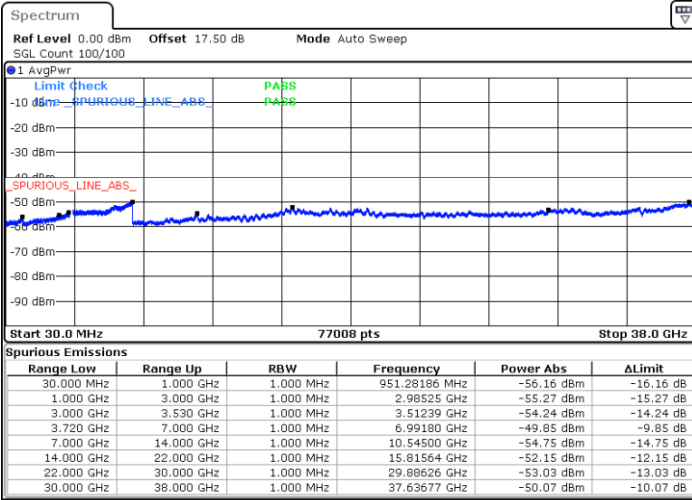

Date: 23 MAY 2020 05:24:56

Date: 23 MAY 2020 05:23:38

Highest Channel / FullIRB

N/A

Date: 23 MAY 2020 05:31:29

LTE Band 48C / 15MHz+20MHz

64QAM

Lowest Channel / 1RB0 and 1RB99

Lowest Channel / 1RB74 and 1RB0

Date: 23 MAY 2020 08:22:31

Date: 23 MAY 2020 08:12:19

Lowest Channel / FullIRB

N/A

Date: 23 MAY 2020 08:23:50

LTE Band 48C / 15MHz+20MHz

64QAM

Middle Channel / 1RB0 and 1RB9

Middle Channel / 1RB74 and 1RB0

Date: 26 MAY 2020 03:08:49

Date: 26 MAY 2020 03:15:21

Middle Channel / FullIRB

N/A

Date: 26 MAY 2020 03:07:30

LTE Band 48C / 15MHz+20MHz

64QAM

Highest Channel / 1RB0 and 1RB99

Highest Channel / 1RB74 and 1RB0

Date: 26 MAY 2020 03:56:48

Date: 26 MAY 2020 03:55:31

Highest Channel / FullIRB

N/A

Date: 26 MAY 2020 04:03:23