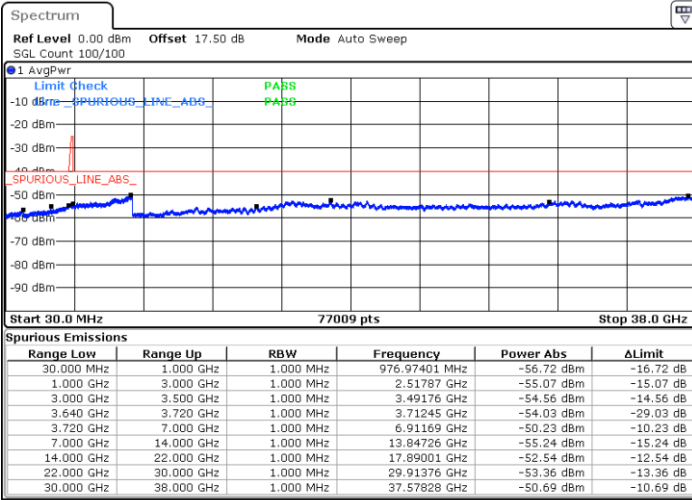

64QAM

Highest Channel / 1RB0 and 1RB99

Highest Channel / 1RB74 and 1RB0

Date: 26 MAY 2020 03:56:48

Date: 26 MAY 2020 03:55:31

Highest Channel / FullIRB

N/A

Date: 26 MAY 2020 04:03:23

LTE Band 48C / 20MHz+5MHz

64QAM

Lowest Channel / 1RB0 and 1RB24

Lowest Channel / 1RB99 and 1RB0

Date: 22.MAY.2020 05:48:40

Date: 22.MAY.2020 05:40:27

Lowest Channel / FullIRB

N/A

Date: 22.MAY.2020 05:49:58

LTE Band 48C / 20MHz+5MHz

64QAM

Middle Channel / 1RB0 and 1RB24

Middle Channel / 1RB99 and 1RB0

Date: 22.MAY.2020 07:03:11

Date: 22.MAY.2020 07:09:40

Middle Channel / FullIRB