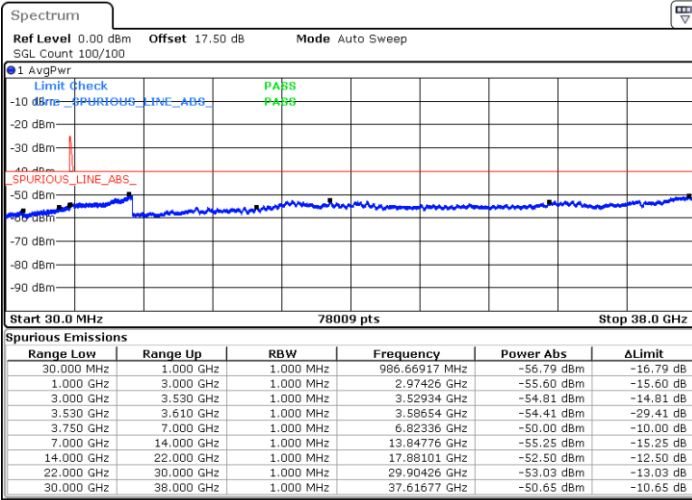

Date: 22.MAY.2020 07:04:29

Date: 22.MAY.2020 07:08:22

Middle Channel / FullIRB

N/A

Date: 22.MAY.2020 06:30:05

LTE Band 48C / 20MHz+5MHz

16QAM

Highest Channel / 1RB0 and 1RB24

Highest Channel / 1RB99 and 1RB0

Date: 22.MAY.2020 07:45:17

Date: 22.MAY.2020 07:41:21

Highest Channel / FullIRB

N/A

Date: 22.MAY.2020 07:49:13

LTE Band 48C / 20MHz+10MHz

16QAM

Lowest Channel / 1RB0 and 1RB49

Lowest Channel / 1RB99 and 1RB0

Date: 23 MAY 2020 06:02:52

Date: 23 MAY 2020 05:58:56

Lowest Channel / FullIRB

N/A

Date: 23 MAY 2020 06:10:48

LTE Band 48C / 20MHz+10MHz