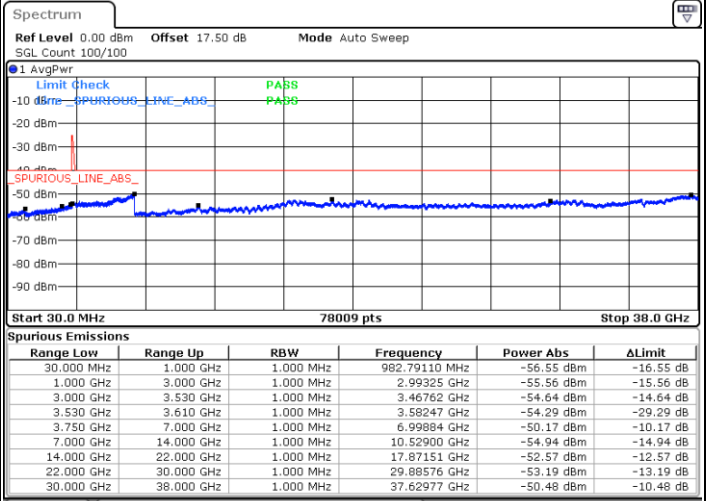

Date: 26 MAY 2020 06:44:19

Highest Channel / FullIRB

N/A

Date: 26 MAY 2020 06:52:12

LTE Band 48C / 20MHz+20MHz

16QAM

Lowest Channel / 1RB0 and 1RB99

Lowest Channel / 1RB99 and 1RB0

Date: 22.MAY.2020 00:37:52

Date: 22.MAY.2020 00:33:58

Lowest Channel / FullIRB

N/A

Date: 22.MAY.2020 00:41:46

LTE Band 48C / 20MHz+20MHz

16QAM

MiddleChannel / 1RB0 and 1RB99

Middle Channel / 1RB99 and 1RB0

Date: 22 MAY 2020 01:34:37

Date: 22 MAY 2020 01:38:31

Middle Channel / FullIRB

N/A

Date: 22 MAY 2020 01:30:44

LTE Band 48C / 20MHz+20MHz

16QAM

Highest Channel / 1RB0 and 1RB99

Highest Channel / 1RB99 and 1RB0

Date: 22.MAY.2020 02:15:47

Date: 22.MAY.2020 02:11:52

Highest Channel / FullIRB

N/A

Date: 22.MAY.2020 02:19:42

LTE Band 48C / 5MHz+20MHz