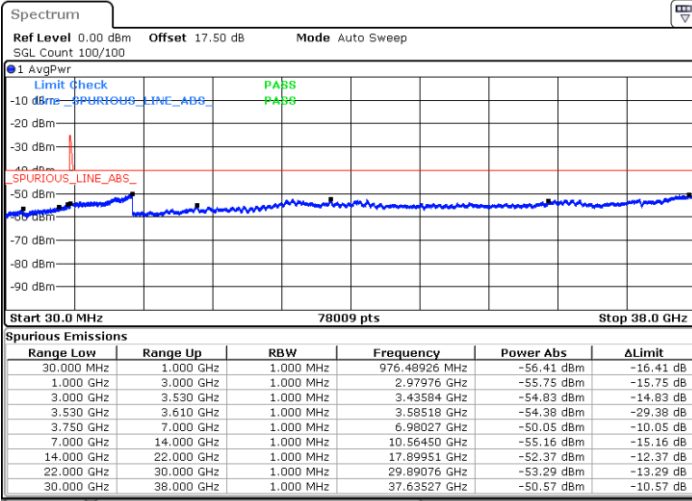

Date: 22.MAY.2020 05:41:45

Lowest Channel / FullIRB

N/A

Date: 22.MAY.2020 05:51:17

LTE Band 48C / 20MHz+5MHz

16QAM

Middle Channel / 1RB0 and 1RB24

Middle Channel / 1RB99 and 1RB0

Date: 22.MAY.2020 07:04:29

Date: 22.MAY.2020 07:08:22

Middle Channel / FullIRB

N/A

Date: 22.MAY.2020 06:30:05

LTE Band 48C / 20MHz+5MHz

16QAM

Highest Channel / 1RB0 and 1RB24

Highest Channel / 1RB99 and 1RB0

Date: 22.MAY.2020 07:45:17

Date: 22.MAY.2020 07:41:21

Highest Channel / FullIRB

N/A

Date: 22.MAY.2020 07:49:13

LTE Band 48C / 20MHz+10MHz

16QAM

Lowest Channel / 1RB0 and 1RB49

Lowest Channel / 1RB99 and 1RB0

Date: 23 MAY 2020 06:02:52

Date: 23 MAY 2020 05:58:56

Lowest Channel / FullIRB

N/A

Date: 23 MAY 2020 06:10:48

LTE Band 48C / 20MHz+10MHz