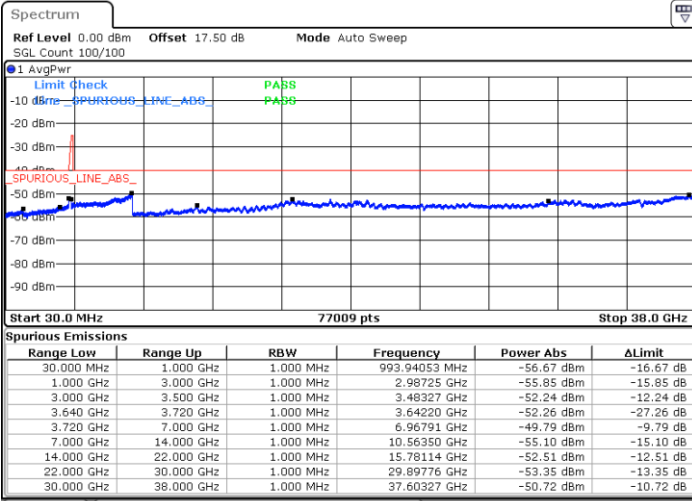

N/A

Date: 26 MAY 2020 03:06:11

LTE Band 48C / 15MHz+20MHz

16QAM

Highest Channel / 1RB0 and 1RB99

Highest Channel / 1RB74 and 1RB0

Date: 26 MAY 2020 03:58:07

Date: 26 MAY 2020 03:54:11

Highest Channel / FullIRB

N/A

Date: 26 MAY 2020 04:02:04

LTE Band 48C / 20MHz+5MHz

16QAM

Lowest Channel / 1RB0 and 1RB24

Lowest Channel / 1RB99 and 1RB0

Date: 22.MAY.2020 05:47:22

Date: 22.MAY.2020 05:41:45

Lowest Channel / FullIRB

N/A

Date: 22.MAY.2020 05:51:17

LTE Band 48C / 20MHz+5MHz

16QAM

Middle Channel / 1RB0 and 1RB24

Middle Channel / 1RB99 and 1RB0

Date: 22.MAY.2020 07:04:29

Date: 22.MAY.2020 07:08:22

Middle Channel / FullIRB

N/A

Date: 22.MAY.2020 06:30:05

LTE Band 48C / 20MHz+5MHz

16QAM

Highest Channel / 1RB0 and 1RB24