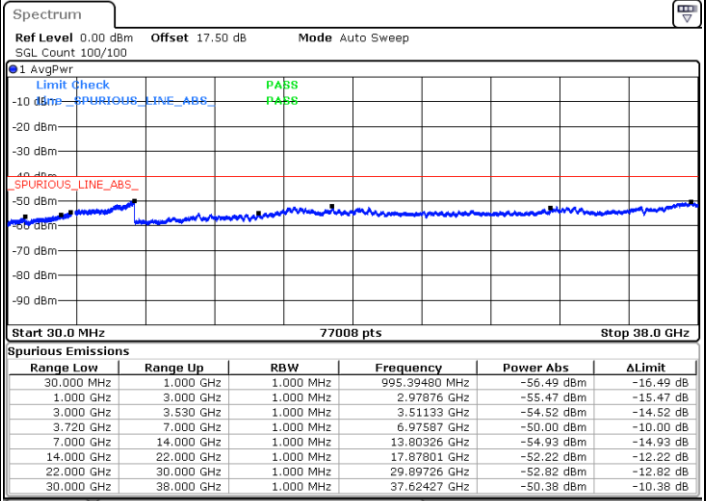

LTE Band 48C / 20MHz+10MHz

16QAM

Middle Channel / 1RB0 and 1RB49

Middle Channel / 1RB99 and 1RB0

Date: 23.MAY.2020 06:47:25

Date: 23.MAY.2020 06:51:18