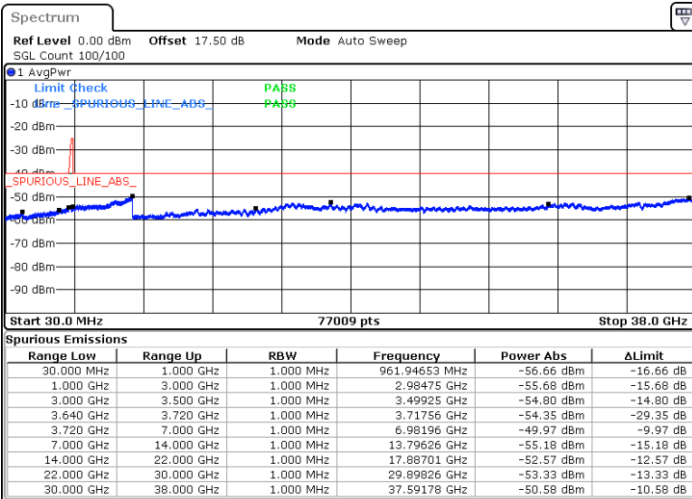

Middle Channel / FullRB

N/A

Date: 26 MAY 2020 05:49:42

LTE Band 48C / 20MHz+15MHz

16QAM

Highest Channel / 1RB0 and 1RB74

Highest Channel / 1RB99 and 1RB0

Date: 26 MAY 2020 06:48:15

Date: 26 MAY 2020 06:44:19

Highest Channel / FullIRB

N/A

Date: 26 MAY 2020 06:52:12

LTE Band 48C / 20MHz+20MHz

16QAM

Lowest Channel / 1RB0 and 1RB99

Lowest Channel / 1RB99 and 1RB0

Date: 22.MAY.2020 00:37:52

Date: 22.MAY.2020 00:33:58

Lowest Channel / FullIRB

N/A

Date: 22.MAY.2020 00:41:46

LTE Band 48C / 20MHz+20MHz

16QAM

MiddleChannel / 1RB0 and 1RB99

Highest Channel / 1RB0 and 1RB99

Highest Channel / 1RB99 and 1RB0

Date: 22.MAY.2020 02:15:47

Date: 22.MAY.2020 02:11:52

Highest Channel / FullIRB

N/A

Date: 22.MAY.2020 02:19:42

LTE Band 48C / 5MHz+20MHz