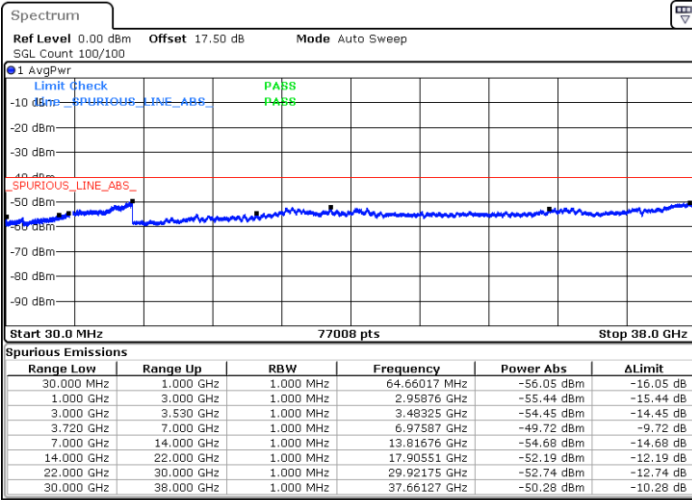

Date: 23 MAY 2020 07:36:30

LTE Band 48C / 20MHz+15MHz

16QAM

Lowest Channel / 1RB0 and 1RB74

Lowest Channel / 1RB99 and 1RB0

Date: 26 MAY 2020 04:49:31

Date: 26 MAY 2020 04:45:36

Lowest Channel / FullIRB

N/A

Date: 26 MAY 2020 04:53:27

LTE Band 48C / 20MHz+15MHz

16QAM

Middle Channel / 1RB0 and 1RB74

Middle Channel / 1RB99 and 1RB0

Date: 26 MAY 2020 05:54:30

Date: 26 MAY 2020 05:58:25

Middle Channel / FullRB

N/A

Date: 26 MAY 2020 05:49:42

LTE Band 48C / 20MHz+15MHz

16QAM

Highest Channel / 1RB0 and 1RB74

Highest Channel / 1RB99 and 1RB0

Date: 26 MAY 2020 06:48:15

Date: 26 MAY 2020 06:44:19

Highest Channel / FullIRB

N/A

Date: 26 MAY 2020 06:52:12

LTE Band 48C / 20MHz+20MHz

16QAM

Lowest Channel / 1RB0 and 1RB99

Lowest Channel / 1RB99 and 1RB0