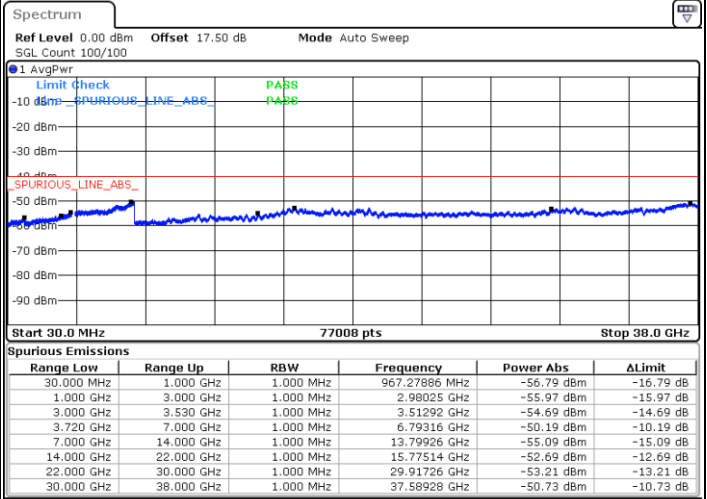

Highest Channel / 1RB0 and 1RB99

Highest Channel / 1RB99 and 1RB0

Date: 22.MAY.2020 02:15:47

Date: 22.MAY.2020 02:11:52

Highest Channel / FullIRB

N/A

Date: 22.MAY.2020 02:19:42

LTE Band 48C / 5MHz+20MHz

64QAM

Lowest Channel / 1RB0 and 1RB99

Lowest Channel / 1RB24 and 1RB0

Date: 22 MAY 2020 03:20:13

Date: 22 MAY 2020 03:13:42

Lowest Channel / FullIRB

N/A

Date: 22 MAY 2020 03:21:32

LTE Band 48C / 5MHz+20MHz

64QAM

Middle Channel / 1RB0 and 1RB9

Middle Channel / 1RB24 and 1RB0

Date: 22.MAY.2020 04:14:49

Date: 22.MAY.2020 04:21:19

Middle Channel / FullRB

N/A

Date: 22.MAY.2020 04:13:31

LTE Band 48C / 5MHz+20MHz

64QAM

Highest Channel / 1RB0 and 1RB99

Highest Channel / 1RB24 and 1RB0

Date: 22.MAY.2020 04:49:42

Date: 22.MAY.2020 04:48:24

Highest Channel / FullIRB