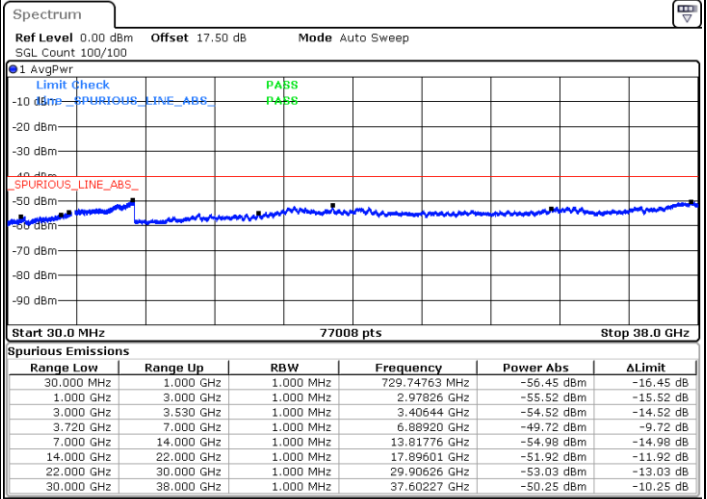

Date: 23 MAY 2020 05:24:56

Date: 23 MAY 2020 05:23:38

Highest Channel / FullIRB

N/A

Date: 23 MAY 2020 05:31:29

LTE Band 48C / 15MHz+20MHz

64QAM

Lowest Channel / 1RB0 and 1RB99

Lowest Channel / 1RB74 and 1RB0

Date: 23 MAY 2020 08:22:31

Date: 23 MAY 2020 08:12:19

Lowest Channel / FullIRB

N/A

Date: 23 MAY 2020 08:23:50

LTE Band 48C / 15MHz+20MHz

64QAM

Middle Channel / 1RB0 and 1RB9

Middle Channel / 1RB74 and 1RB0

Date: 26 MAY 2020 03:08:49

Date: 26 MAY 2020 03:15:21

Middle Channel / FullIRB

N/A

Date: 26 MAY 2020 03:07:30

LTE Band 48C / 15MHz+20MHz

64QAM

Highest Channel / 1RB0 and 1RB99

Highest Channel / 1RB74 and 1RB0

Date: 26 MAY 2020 03:56:48

Date: 26 MAY 2020 03:55:31

Highest Channel / FullIRB

N/A

Date: 26 MAY 2020 04:03:23