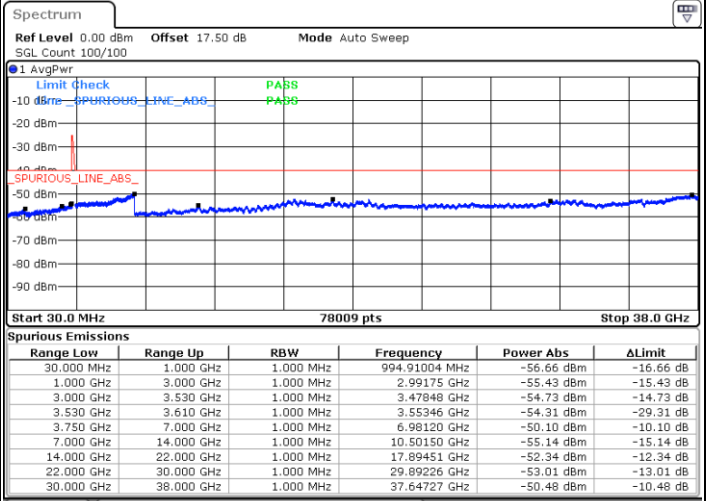

Date: 22.MAY.2020 05:41:45

Lowest Channel / FullIRB

N/A

Date: 22.MAY.2020 05:51:17

LTE Band 48C / 20MHz+5MHz

16QAM

Middle Channel / 1RB0 and 1RB24

Middle Channel / 1RB99 and 1RB0

Date: 22.MAY.2020 07:04:29

Date: 22.MAY.2020 07:08:22

Middle Channel / FullIRB

N/A

Date: 22.MAY.2020 06:30:05

LTE Band 48C / 20MHz+5MHz

16QAM

Highest Channel / 1RB0 and 1RB24

Highest Channel / 1RB99 and 1RB0

Date: 22.MAY.2020 07:45:17

Date: 22.MAY.2020 07:41:21

Highest Channel / FullIRB

N/A

Date: 22.MAY.2020 07:49:13

LTE Band 48C / 20MHz+10MHz

16QAM

Lowest Channel / 1RB0 and 1RB49

Lowest Channel / 1RB99 and 1RB0

Date: 23 MAY 2020 06:02:52

Date: 23 MAY 2020 05:58:56

Lowest Channel / FullIRB

N/A

Date: 23 MAY 2020 06:10:48

LTE Band 48C / 20MHz+10MHz