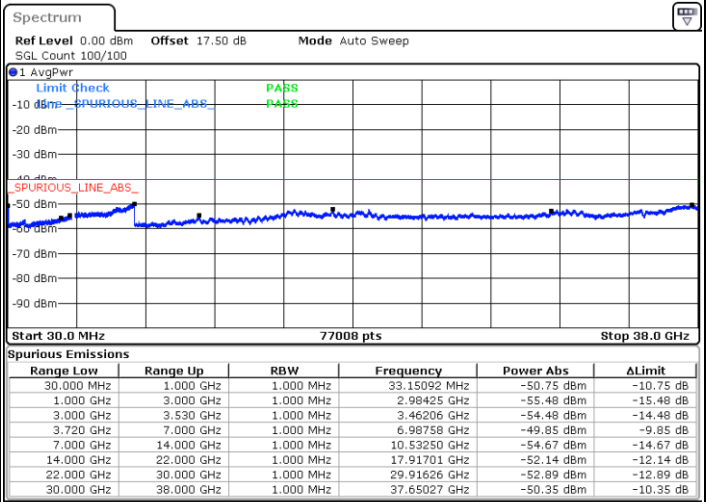

Date: 23 MAY 2020 07:36:30

LTE Band 48C / 20MHz+15MHz

16QAM

Lowest Channel / 1RB0 and 1RB74

Lowest Channel / 1RB99 and 1RB0

Date: 26 MAY 2020 04:49:31

Date: 26 MAY 2020 04:45:36

Lowest Channel / FullIRB

N/A

Date: 26 MAY 2020 04:53:27

LTE Band 48C / 20MHz+15MHz

16QAM

Middle Channel / 1RB0 and 1RB74

Middle Channel / 1RB99 and 1RB0

Date: 26 MAY 2020 05:54:30

Date: 26 MAY 2020 05:58:25

Middle Channel / FullRB

N/A

Date: 26 MAY 2020 05:49:42

LTE Band 48C / 20MHz+15MHz

16QAM

Highest Channel / 1RB0 and 1RB74

Highest Channel / 1RB99 and 1RB0

Date: 26 MAY 2020 06:48:15

Date: 26 MAY 2020 06:44:19

Highest Channel / FullIRB

N/A

Date: 26 MAY 2020 06:52:12

LTE Band 48C / 20MHz+20MHz

16QAM

Lowest Channel / 1RB0 and 1RB99

Lowest Channel / 1RB99 and 1RB0