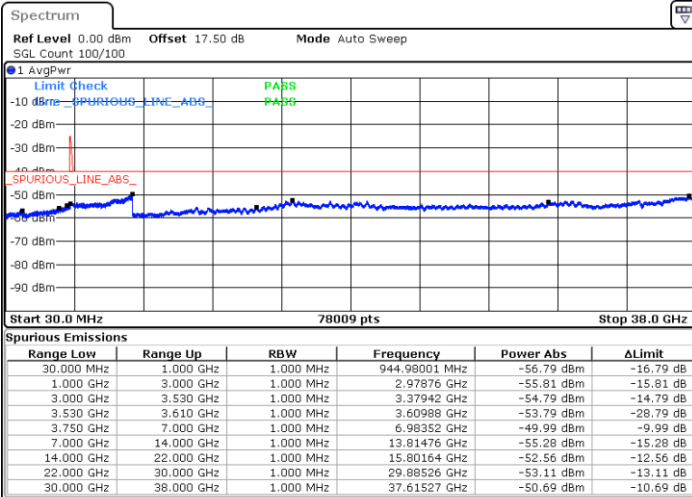

LTE Band 48C / 5MHz+20MHz

64QAM

Middle Channel / 1RB0 and 1RB9

Middle Channel / 1RB24 and 1RB0

Date: 22.MAY.2020 04:14:49

Date: 22.MAY.2020 04:21:19

Middle Channel / FullRB

N/A

Date: 22.MAY.2020 04:13:31

LTE Band 48C / 5MHz+20MHz

64QAM

Highest Channel / 1RB0 and 1RB99

Highest Channel / 1RB24 and 1RB0

Date: 22.MAY.2020 04:49:42

Date: 22.MAY.2020 04:48:24

Highest Channel / FullIRB

N/A

Date: 22.MAY.2020 04:56:13

LTE Band 48C / 10MHz+20MHz

64QAM

Lowest Channel / 1RB0 and 1RB99

Lowest Channel / 1RB49 and 1RB0

Date: 23 MAY 2020 03:36:42

Date: 23 MAY 2020 03:24:10

Lowest Channel / FullIRB

N/A

Date: 23 MAY 2020 03:38:01

LTE Band 48C / 10MHz+20MHz

64QAM

Middle Channel / 1RB0 and 1RB99

Middle Channel / 1RB49 and 1RB0

Date: 23 MAY 2020 04:15:24