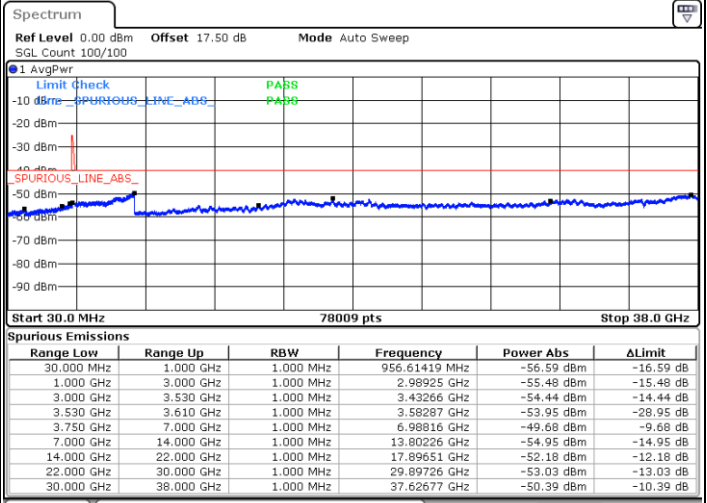

Lowest Channel / 1RB0 and 1RB49

Lowest Channel / 1RB99 and 1RB0

Date: 23 MAY 2020 06:02:52

Date: 23 MAY 2020 05:58:56

Lowest Channel / FullIRB

N/A

Date: 23 MAY 2020 06:10:48

LTE Band 48C / 20MHz+10MHz

16QAM

Middle Channel / 1RB0 and 1RB49

Middle Channel / 1RB99 and 1RB0

Date: 23.MAY.2020 06:47:25

Date: 23.MAY.2020 06:51:18

Middle Channel / FullIRB

N/A

Date: 23.MAY.2020 06:43:30

LTE Band 48C / 20MHz+10MHz

16QAM

Highest Channel / 1RB0 and 1RB49

Highest Channel / 1RB99 and 1RB0

Date: 23 MAY 2020 07:32:34

Date: 23 MAY 2020 07:28:40

Highest Channel / FullIRB

N/A

Date: 23 MAY 2020 07:36:30

LTE Band 48C / 20MHz+15MHz

16QAM

Lowest Channel / 1RB0 and 1RB74

Lowest Channel / 1RB99 and 1RB0

Date: 26 MAY 2020 04:49:31

Date: 26 MAY 2020 04:45:36

Lowest Channel / FullIRB