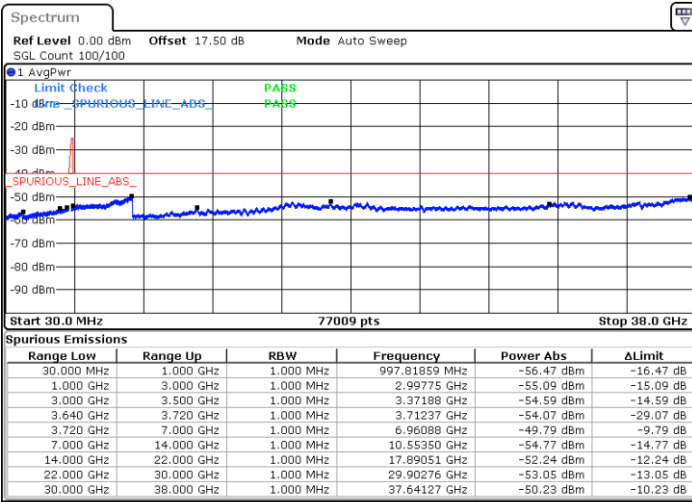

LTE Band 48C / 15MHz+20MHz

16QAM

Lowest Channel / 1RB0 and 1RB99

Lowest Channel / 1RB74 and 1RB0

Date: 23 MAY 2020 08:21:13

Date: 23 MAY 2020 08:13:37

Lowest Channel / FullIRB

N/A

Date: 23 MAY 2020 08:25:08

LTE Band 48C / 15MHz+20MHz

16QAM

Middle Channel / 1RB0 and 1RB9

Middle Channel / 1RB74 and 1RB0

Date: 26 MAY 2020 03:10:08

Date: 26 MAY 2020 03:14:03

Middle Channel / FullIRB

N/A

Date: 26 MAY 2020 03:06:11

LTE Band 48C / 15MHz+20MHz

16QAM

Highest Channel / 1RB0 and 1RB99

Highest Channel / 1RB74 and 1RB0

Date: 26 MAY 2020 03:58:07

Date: 26 MAY 2020 03:54:11