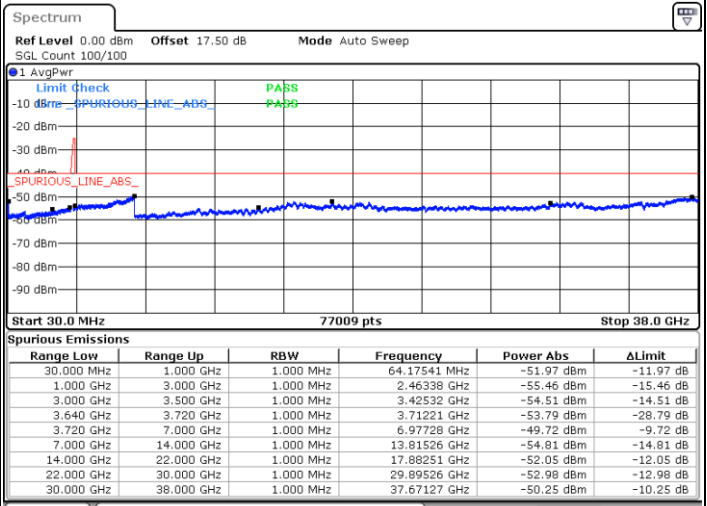

LTE Band 48C / 20MHz+10MHz

16QAM

Highest Channel / 1RB0 and 1RB49

Highest Channel / 1RB99 and 1RB0

Date: 23 MAY 2020 07:32:34

Date: 23 MAY 2020 07:28:40

Highest Channel / FullIRB

N/A

Date: 23 MAY 2020 07:36:30

LTE Band 48C / 20MHz+15MHz

16QAM

Lowest Channel / 1RB0 and 1RB74

Lowest Channel / 1RB99 and 1RB0

Date: 26 MAY 2020 04:49:31

Date: 26 MAY 2020 04:45:36

Lowest Channel / FullIRB

N/A

Date: 26 MAY 2020 04:53:27

LTE Band 48C / 20MHz+15MHz

16QAM

Middle Channel / 1RB0 and 1RB74

Middle Channel / 1RB99 and 1RB0

Date: 26 MAY 2020 05:54:30

Date: 26 MAY 2020 05:58:25

Middle Channel / FullRB

N/A

Date: 26 MAY 2020 05:49:42

LTE Band 48C / 20MHz+15MHz

16QAM

Highest Channel / 1RB0 and 1RB74

Highest Channel / 1RB99 and 1RB0

Date: 26 MAY 2020 06:48:15