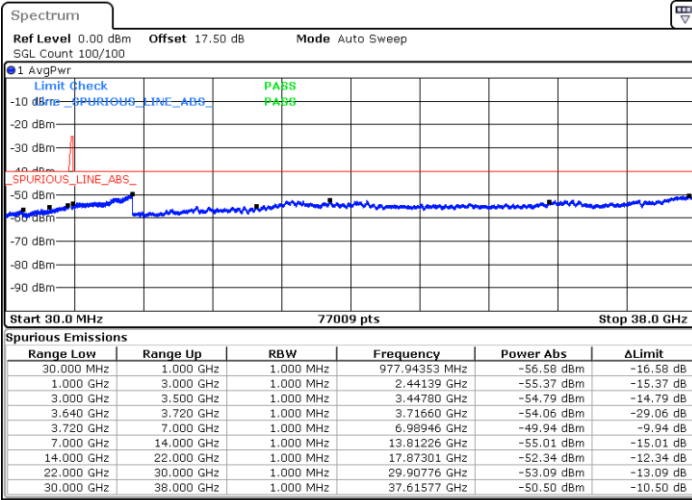

Highest Channel / 1RB99 and 1RB0

Date: 22.MAY.2020 07:45:17

Date: 22.MAY.2020 07:41:21

Highest Channel / FullIRB

N/A

Date: 22.MAY.2020 07:49:13

LTE Band 48C / 20MHz+10MHz

16QAM

Lowest Channel / 1RB0 and 1RB49

Lowest Channel / 1RB99 and 1RB0

Date: 23 MAY 2020 06:02:52

Date: 23 MAY 2020 05:58:56

Lowest Channel / FullIRB

N/A

Date: 23 MAY 2020 06:10:48

LTE Band 48C / 20MHz+10MHz

LTE Band 48C / 20MHz+10MHz

16QAM

Highest Channel / 1RB0 and 1RB49

Highest Channel / 1RB99 and 1RB0

Date: 23 MAY 2020 07:32:34

Date: 23 MAY 2020 07:28:40

Highest Channel / FullIRB

N/A