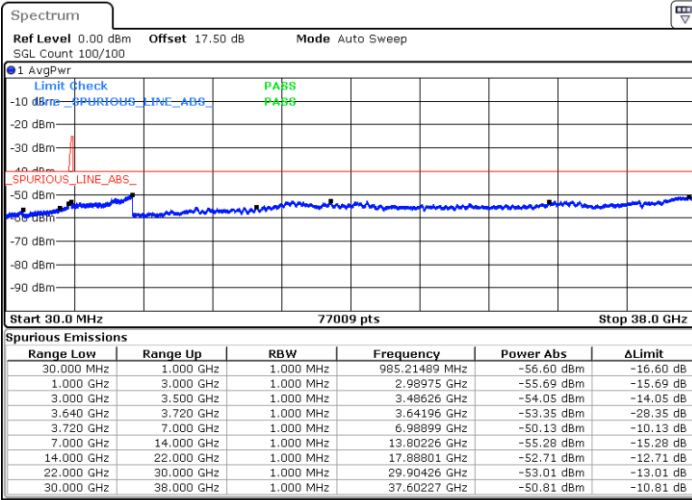

N/A

Date: 26 MAY 2020 03:06:11

LTE Band 48C / 15MHz+20MHz

16QAM

Highest Channel / 1RB0 and 1RB99

Highest Channel / 1RB74 and 1RB0

Date: 26 MAY 2020 03:58:07

Date: 26 MAY 2020 03:54:11

Highest Channel / FullIRB

N/A

Date: 26 MAY 2020 04:02:04

LTE Band 48C / 20MHz+5MHz

16QAM

Lowest Channel / 1RB0 and 1RB24

Lowest Channel / 1RB99 and 1RB0

Date: 22.MAY.2020 05:47:22

Date: 22.MAY.2020 05:41:45

Lowest Channel / FullIRB

N/A

Date: 22.MAY.2020 05:51:17

LTE Band 48C / 20MHz+5MHz

16QAM

Middle Channel / 1RB0 and 1RB24

Middle Channel / 1RB99 and 1RB0

Date: 22.MAY.2020 07:04:29

Date: 22.MAY.2020 07:08:22

Middle Channel / FullIRB

N/A

Date: 22.MAY.2020 06:30:05

LTE Band 48C / 20MHz+5MHz

16QAM

Highest Channel / 1RB0 and 1RB24