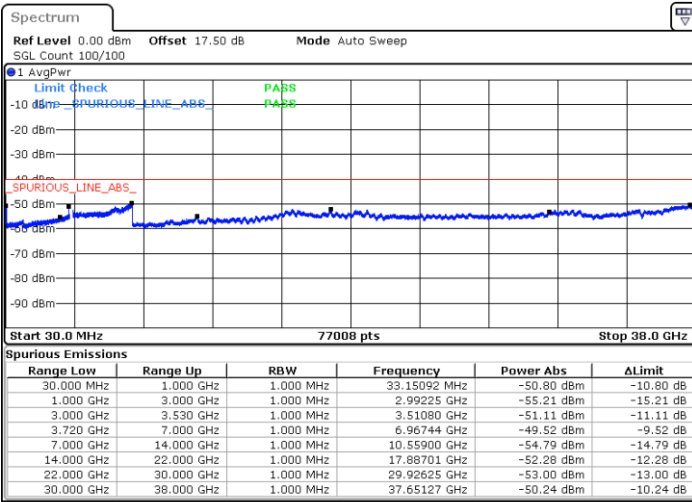

Date: 23 MAY 2020 07:36:30

LTE Band 48C / 20MHz+15MHz

16QAM

Lowest Channel / 1RB0 and 1RB74

Lowest Channel / 1RB99 and 1RB0

Date: 26 MAY 2020 04:49:31

Date: 26 MAY 2020 04:45:36

Lowest Channel / FullIRB

N/A

Date: 26 MAY 2020 04:53:27

LTE Band 48C / 20MHz+15MHz

16QAM

Middle Channel / 1RB0 and 1RB74

Middle Channel / 1RB99 and 1RB0

Date: 26 MAY 2020 05:54:30

Date: 26 MAY 2020 05:58:25

Middle Channel / FullRB

N/A

Date: 26 MAY 2020 05:49:42

LTE Band 48C / 20MHz+15MHz

16QAM

Highest Channel / 1RB0 and 1RB74

Highest Channel / 1RB99 and 1RB0

Date: 26 MAY 2020 06:48:15

Date: 26 MAY 2020 06:44:19

Highest Channel / FullIRB

N/A

Date: 26 MAY 2020 06:52:12

LTE Band 48C / 20MHz+20MHz

16QAM

Lowest Channel / 1RB0 and 1RB99

Lowest Channel / 1RB99 and 1RB0