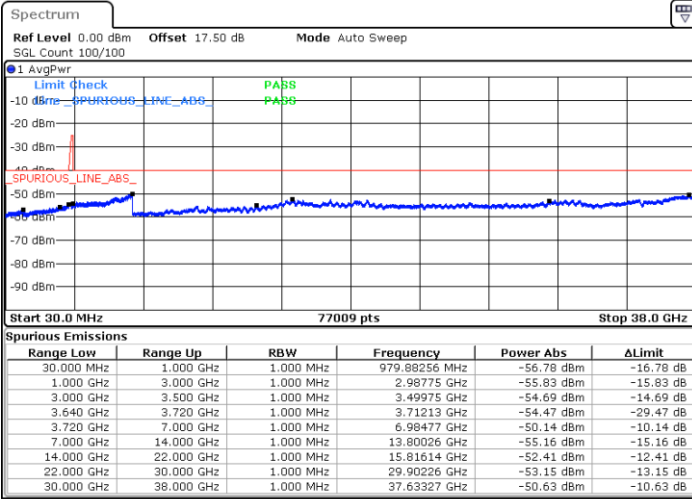

Middle Channel / 1RB99 and 1RB0

Date: 22 MAY 2020 01:34:37

Date: 22 MAY 2020 01:38:31

Middle Channel / FullIRB

N/A

Date: 22 MAY 2020 01:30:44

LTE Band 48C / 20MHz+20MHz

16QAM

Highest Channel / 1RB0 and 1RB99

Highest Channel / 1RB99 and 1RB0

Date: 22.MAY.2020 02:15:47

Date: 22.MAY.2020 02:11:52

Highest Channel / FullIRB

N/A

Date: 22.MAY.2020 02:19:42

LTE Band 48C / 5MHz+20MHz

64QAM

Lowest Channel / 1RB0 and 1RB99

Lowest Channel / 1RB24 and 1RB0

Date: 22 MAY 2020 03:20:13

Date: 22 MAY 2020 03:13:42

Lowest Channel / FullIRB

N/A

Date: 22 MAY 2020 03:21:32