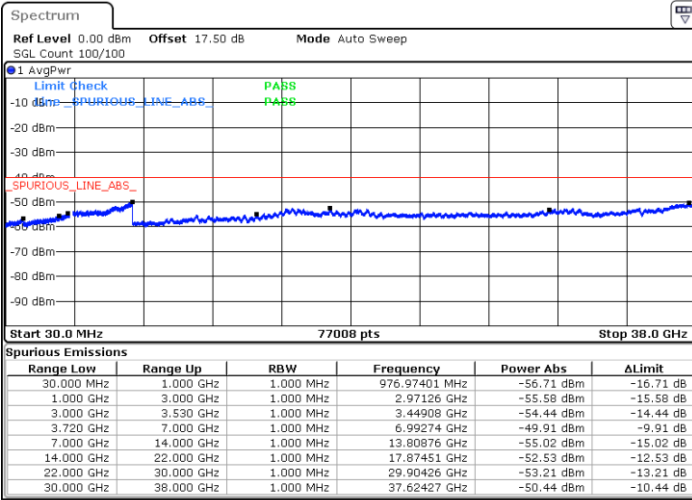

Middle Channel / FullIRB

N/A

Date: 22.MAY.2020 07:01:53