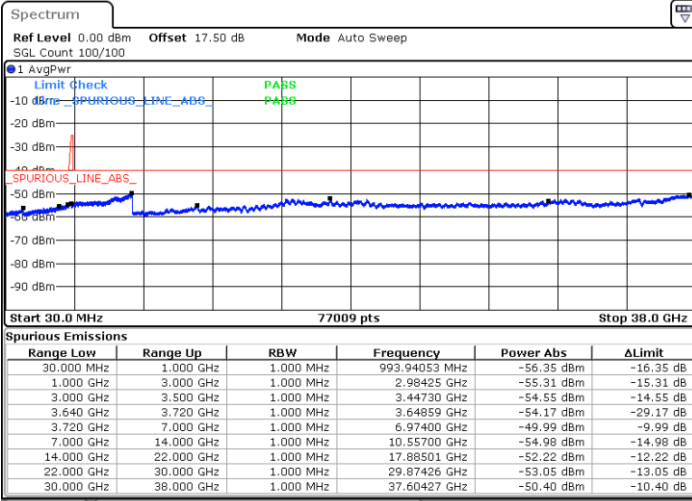

LTE Band 48C / 15MHz+20MHz

16QAM

Lowest Channel / 1RB0 and 1RB99

Lowest Channel / 1RB74 and 1RB0

Date: 23 MAY 2020 08:21:13

Date: 23 MAY 2020 08:13:37

Lowest Channel / FullIRB

N/A

Date: 23 MAY 2020 08:25:08

LTE Band 48C / 15MHz+20MHz

16QAM

Middle Channel / 1RB0 and 1RB9

Middle Channel / 1RB74 and 1RB0

Date: 26 MAY 2020 03:10:08

Date: 26 MAY 2020 03:14:03

Middle Channel / FullIRB

N/A

Date: 26 MAY 2020 03:06:11

LTE Band 48C / 15MHz+20MHz

16QAM

Highest Channel / 1RB0 and 1RB99

Highest Channel / 1RB74 and 1RB0

Date: 26 MAY 2020 03:58:07

Date: 26 MAY 2020 03:54:11