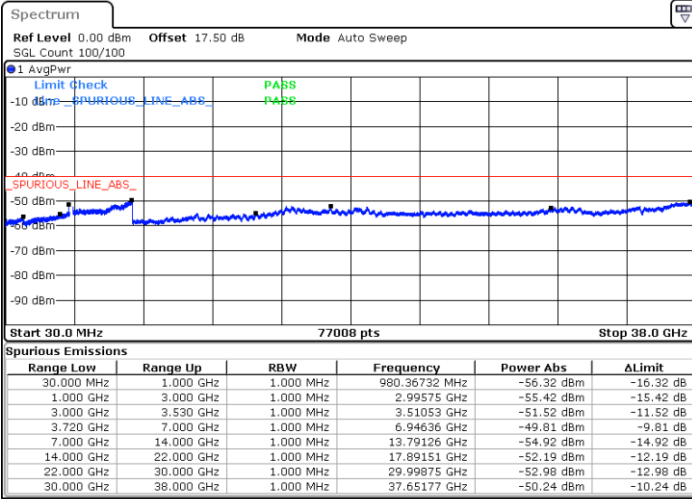

Date: 23 MAY 2020 05:24:56

Date: 23 MAY 2020 05:23:38

Highest Channel / FullIRB

N/A

Date: 23 MAY 2020 05:31:29

LTE Band 48C / 15MHz+20MHz

64QAM

Lowest Channel / 1RB0 and 1RB99

Lowest Channel / 1RB74 and 1RB0

Date: 23 MAY 2020 08:22:31

Date: 23 MAY 2020 08:12:19

Lowest Channel / FullIRB

N/A

Date: 23 MAY 2020 08:23:50

LTE Band 48C / 15MHz+20MHz

64QAM

Middle Channel / 1RB0 and 1RB9

Middle Channel / 1RB74 and 1RB0

Date: 26 MAY 2020 03:08:49

Date: 26 MAY 2020 03:15:21

Middle Channel / FullIRB

N/A

Date: 26 MAY 2020 03:07:30

LTE Band 48C / 15MHz+20MHz

64QAM

Highest Channel / 1RB0 and 1RB99

Highest Channel / 1RB74 and 1RB0

Date: 26 MAY 2020 03:56:48

Date: 26 MAY 2020 03:55:31

Highest Channel / FullIRB

N/A

Date: 26 MAY 2020 04:03:23