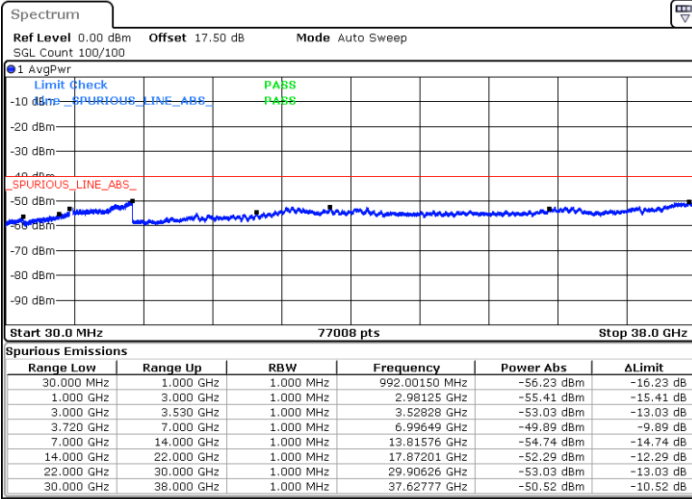

N/A

Date: 22.MAY.2020 04:56:13

LTE Band 48C / 10MHz+20MHz

64QAM

Lowest Channel / 1RB0 and 1RB99

Lowest Channel / 1RB49 and 1RB0

Date: 23 MAY 2020 03:36:42

Date: 23 MAY 2020 03:24:10

Lowest Channel / FullIRB

N/A

Date: 23 MAY 2020 03:38:01

LTE Band 48C / 10MHz+20MHz

64QAM

Middle Channel / 1RB0 and 1RB99

Middle Channel / 1RB49 and 1RB0

Date: 23 MAY 2020 04:15:24

Date: 23 MAY 2020 04:21:54

Middle Channel / FullIRB

N/A

Date: 23 MAY 2020 04:14:06

LTE Band 48C / 10MHz+20MHz

64QAM

Highest Channel / 1RB0 and 1RB99

Highest Channel / 1RB49 and 1RB0

Date: 23 MAY 2020 05:24:56

Date: 23 MAY 2020 05:23:38

Highest Channel / FullIRB

N/A

Date: 23 MAY 2020 05:31:29

LTE Band 48C / 15MHz+20MHz

64QAM

Lowest Channel / 1RB0 and 1RB99