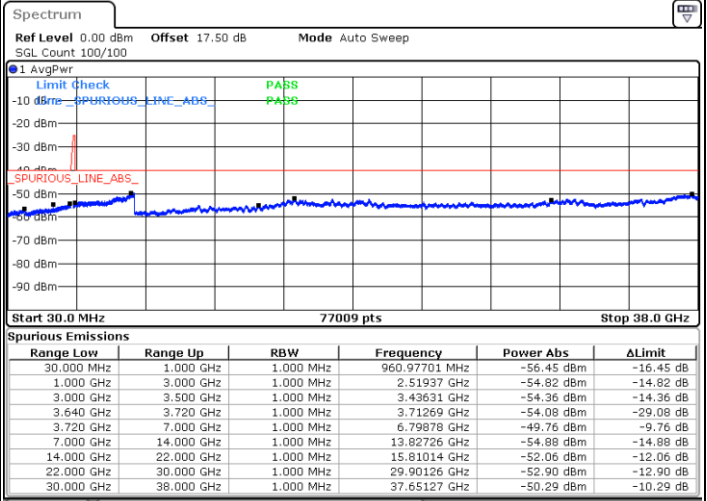

Date: 23 MAY 2020 04:21:54

Middle Channel / FullIRB

N/A

Date: 23 MAY 2020 04:14:06

LTE Band 48C / 10MHz+20MHz

64QAM

Highest Channel / 1RB0 and 1RB99

Highest Channel / 1RB49 and 1RB0

Date: 23 MAY 2020 05:24:56

Date: 23 MAY 2020 05:23:38

Highest Channel / FullIRB

N/A

Date: 23 MAY 2020 05:31:29

LTE Band 48C / 15MHz+20MHz

64QAM

Lowest Channel / 1RB0 and 1RB99

Lowest Channel / 1RB74 and 1RB0

Date: 23 MAY 2020 08:22:31

Date: 23 MAY 2020 08:12:19

Lowest Channel / FullIRB

N/A

Date: 23 MAY 2020 08:23:50

LTE Band 48C / 15MHz+20MHz

64QAM

Middle Channel / 1RB0 and 1RB9

Middle Channel / 1RB74 and 1RB0

Date: 26 MAY 2020 03:08:49

Date: 26 MAY 2020 03:15:21

Middle Channel / FullIRB

N/A

Date: 26 MAY 2020 03:07:30

LTE Band 48C / 15MHz+20MHz