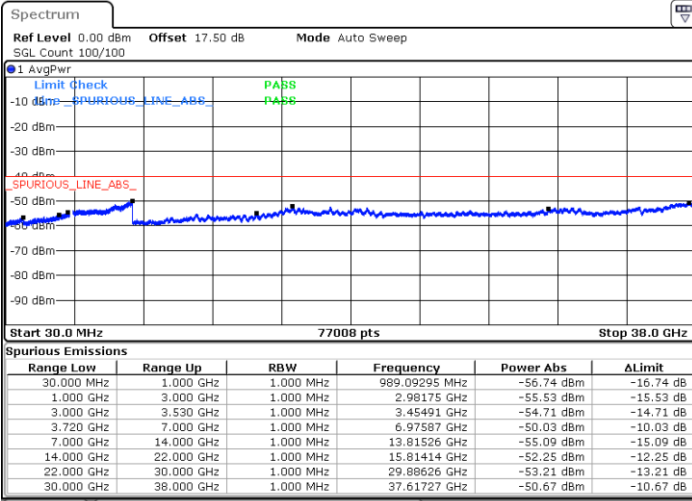

LTE Band 48C / 20MHz+5MHz

64QAM

Lowest Channel / 1RB0 and 1RB24

Lowest Channel / 1RB99 and 1RB0

Date: 22.MAY.2020 05:48:40

Date: 22.MAY.2020 05:40:27

Lowest Channel / FullIRB

N/A

Date: 22.MAY.2020 05:49:58

LTE Band 48C / 20MHz+5MHz

64QAM

Middle Channel / 1RB0 and 1RB24

Middle Channel / 1RB99 and 1RB0

Date: 22.MAY.2020 07:03:11

Date: 22.MAY.2020 07:09:40

Middle Channel / FullIRB