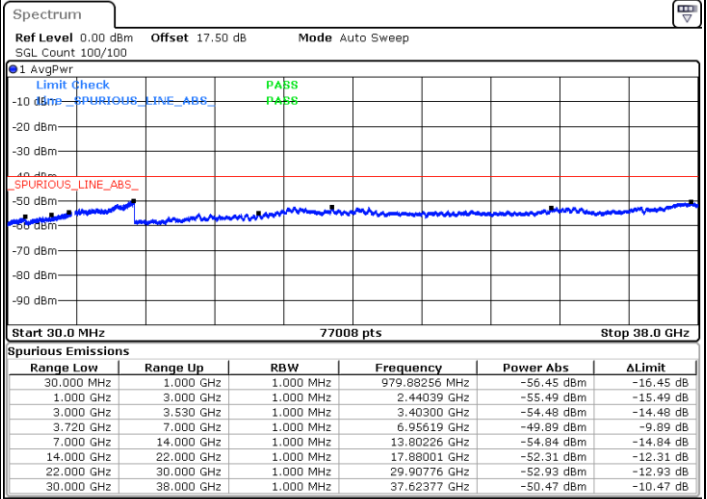

N/A

Date: 22.MAY.2020 04:56:13

LTE Band 48C / 10MHz+20MHz

64QAM

Lowest Channel / 1RB0 and 1RB99

Lowest Channel / 1RB49 and 1RB0

Date: 23 MAY 2020 03:36:42

Date: 23 MAY 2020 03:24:10

Lowest Channel / FullIRB

N/A

Date: 23 MAY 2020 03:38:01

LTE Band 48C / 10MHz+20MHz

64QAM

Middle Channel / 1RB0 and 1RB99

Middle Channel / 1RB49 and 1RB0

Date: 23 MAY 2020 04:15:24

Date: 23 MAY 2020 04:21:54

Middle Channel / FullIRB

N/A

Date: 23 MAY 2020 04:14:06

LTE Band 48C / 10MHz+20MHz

64QAM

Highest Channel / 1RB0 and 1RB99

Highest Channel / 1RB49 and 1RB0

Date: 23 MAY 2020 05:24:56

Date: 23 MAY 2020 05:23:38

Highest Channel / FullIRB

N/A

Date: 23 MAY 2020 05:31:29

LTE Band 48C / 15MHz+20MHz

64QAM

Lowest Channel / 1RB0 and 1RB99