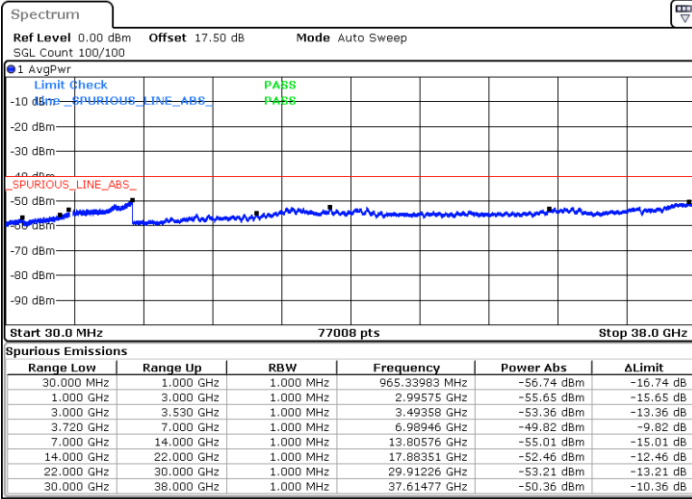

Date: 26 MAY 2020 06:44:19

Highest Channel / FullIRB

N/A

Date: 26 MAY 2020 06:52:12

LTE Band 48C / 20MHz+20MHz

16QAM

Lowest Channel / 1RB0 and 1RB99

Lowest Channel / 1RB99 and 1RB0

Date: 22.MAY.2020 00:37:52

Date: 22.MAY.2020 00:33:58

Lowest Channel / FullIRB

N/A

Date: 22.MAY.2020 00:41:46

LTE Band 48C / 20MHz+20MHz

16QAM

MiddleChannel / 1RB0 and 1RB99

Middle Channel / 1RB99 and 1RB0

Date: 22 MAY 2020 01:34:37

Date: 22 MAY 2020 01:38:31

Middle Channel / FullIRB

N/A

Date: 22 MAY 2020 01:30:44

LTE Band 48C / 20MHz+20MHz

16QAM

Highest Channel / 1RB0 and 1RB99

Highest Channel / 1RB99 and 1RB0

Date: 22.MAY.2020 02:15:47

Date: 22.MAY.2020 02:11:52

Highest Channel / FullIRB

N/A

Date: 22.MAY.2020 02:19:42

LTE Band 48C / 5MHz+20MHz