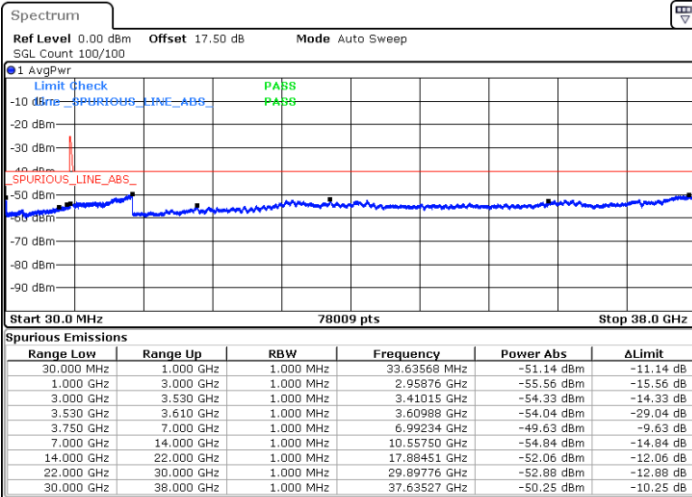

N/A

Date: 26 MAY 2020 04:53:27

LTE Band 48C / 20MHz+15MHz

16QAM

Middle Channel / 1RB0 and 1RB74

Middle Channel / 1RB99 and 1RB0

Date: 26 MAY 2020 05:54:30

Date: 26 MAY 2020 05:58:25

Middle Channel / FullRB

N/A

Date: 26 MAY 2020 05:49:42

LTE Band 48C / 20MHz+15MHz

16QAM

Highest Channel / 1RB0 and 1RB74

Highest Channel / 1RB99 and 1RB0

Date: 26 MAY 2020 06:48:15

Date: 26 MAY 2020 06:44:19

Highest Channel / FullIRB

N/A

Date: 26 MAY 2020 06:52:12

LTE Band 48C / 20MHz+20MHz

16QAM

Lowest Channel / 1RB0 and 1RB99

Lowest Channel / 1RB99 and 1RB0

Date: 22.MAY.2020 00:37:52

Date: 22.MAY.2020 00:33:58

Lowest Channel / FullIRB

N/A

Date: 22.MAY.2020 00:41:46

LTE Band 48C / 20MHz+20MHz

16QAM

MiddleChannel / 1RB0 and 1RB99