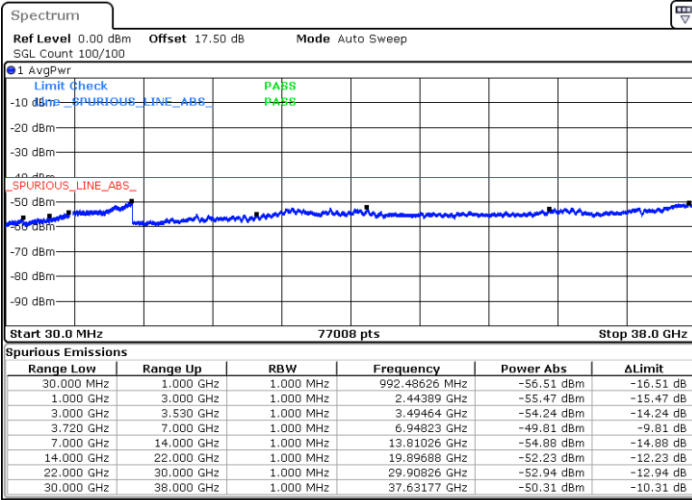

N/A

Date: 22.MAY.2020 04:56:13

LTE Band 48C / 10MHz+20MHz

64QAM

Lowest Channel / 1RB0 and 1RB99

Lowest Channel / 1RB49 and 1RB0

Date: 23 MAY 2020 03:36:42

Date: 23 MAY 2020 03:24:10

Lowest Channel / FullIRB

N/A

Date: 23 MAY 2020 03:38:01

LTE Band 48C / 10MHz+20MHz

64QAM

Middle Channel / 1RB0 and 1RB99

Middle Channel / 1RB49 and 1RB0

Date: 23 MAY 2020 04:15:24

Date: 23 MAY 2020 04:21:54

Middle Channel / FullIRB

N/A

Date: 23 MAY 2020 04:14:06

LTE Band 48C / 10MHz+20MHz

64QAM

Highest Channel / 1RB0 and 1RB99

Highest Channel / 1RB49 and 1RB0

Date: 23 MAY 2020 05:24:56

Date: 23 MAY 2020 05:23:38

Highest Channel / FullIRB

N/A

Date: 23 MAY 2020 05:31:29

LTE Band 48C / 15MHz+20MHz

64QAM

Lowest Channel / 1RB0 and 1RB99