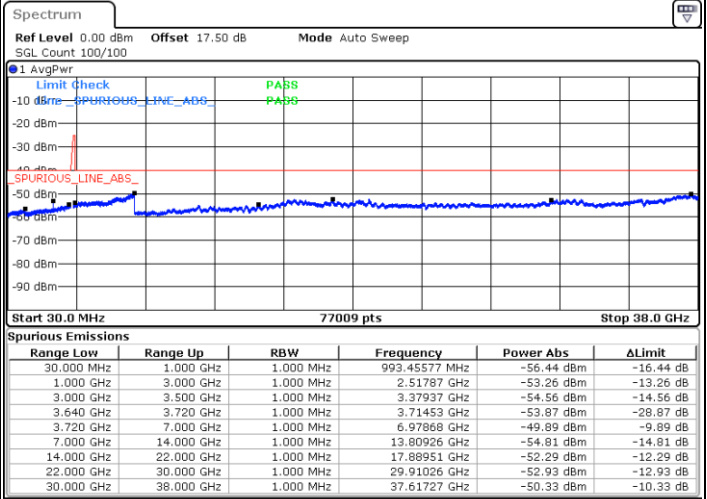

Date: 22.MAY.2020 07:04:29

Date: 22.MAY.2020 07:08:22

Middle Channel / FullIRB

N/A

Date: 22.MAY.2020 06:30:05

LTE Band 48C / 20MHz+5MHz

16QAM

Highest Channel / 1RB0 and 1RB24

Highest Channel / 1RB99 and 1RB0

Date: 22.MAY.2020 07:45:17

Date: 22.MAY.2020 07:41:21

Highest Channel / FullIRB

N/A

Date: 22.MAY.2020 07:49:13

LTE Band 48C / 20MHz+10MHz

16QAM

Lowest Channel / 1RB0 and 1RB49

Lowest Channel / 1RB99 and 1RB0

Date: 23 MAY 2020 06:02:52

Date: 23 MAY 2020 05:58:56

Lowest Channel / FullIRB

N/A

Date: 23 MAY 2020 06:10:48

LTE Band 48C / 20MHz+10MHz