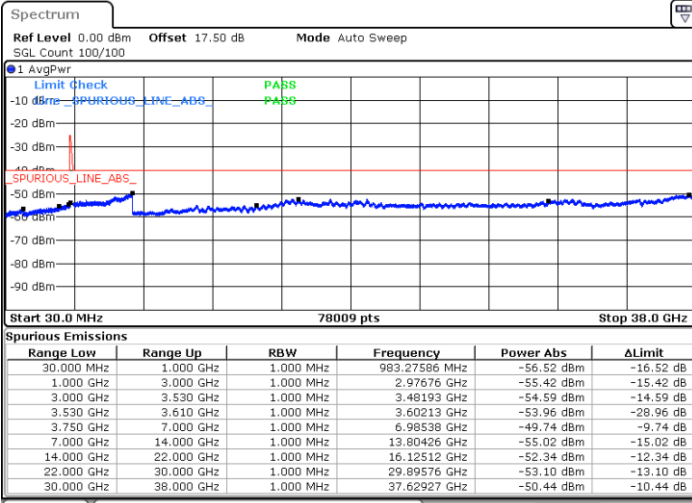

Lowest Channel / 1RB0 and 1RB49

Lowest Channel / 1RB99 and 1RB0

Date: 23 MAY 2020 06:02:52

Date: 23 MAY 2020 05:58:56

Lowest Channel / FullIRB

N/A

Date: 23 MAY 2020 06:10:48

LTE Band 48C / 20MHz+10MHz

16QAM

Middle Channel / 1RB0 and 1RB49

Middle Channel / 1RB99 and 1RB0

Date: 23.MAY.2020 06:47:25

Date: 23.MAY.2020 06:51:18

Middle Channel / FullIRB

N/A

Date: 23.MAY.2020 06:43:30

LTE Band 48C / 20MHz+10MHz

16QAM

Highest Channel / 1RB0 and 1RB49

Highest Channel / 1RB99 and 1RB0

Date: 23 MAY 2020 07:32:34

Date: 23 MAY 2020 07:28:40

Highest Channel / FullIRB

N/A

Date: 23 MAY 2020 07:36:30

LTE Band 48C / 20MHz+15MHz

16QAM

Lowest Channel / 1RB0 and 1RB74

Lowest Channel / 1RB99 and 1RB0

Date: 26 MAY 2020 04:49:31

Date: 26 MAY 2020 04:45:36

Lowest Channel / FullIRB