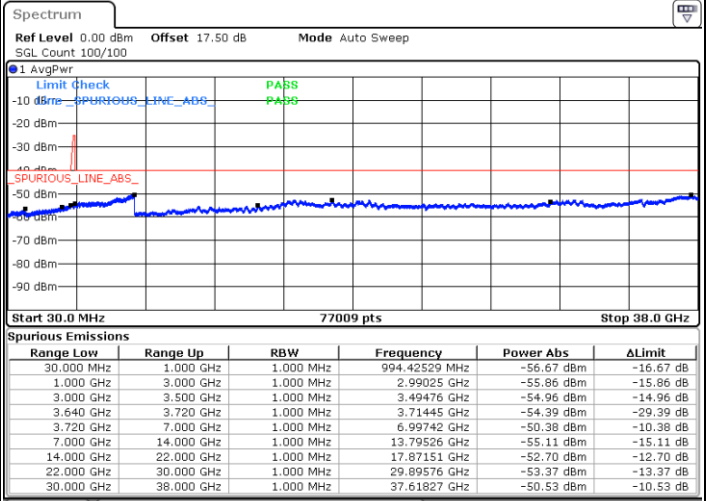

N/A

Date: 26 MAY 2020 03:06:11

LTE Band 48C / 15MHz+20MHz

16QAM

Highest Channel / 1RB0 and 1RB99

Highest Channel / 1RB74 and 1RB0

Date: 26 MAY 2020 03:58:07

Date: 26 MAY 2020 03:54:11

Highest Channel / FullIRB

N/A

Date: 26 MAY 2020 04:02:04

LTE Band 48C / 20MHz+5MHz

16QAM

Lowest Channel / 1RB0 and 1RB24

Lowest Channel / 1RB99 and 1RB0

Date: 22.MAY.2020 05:47:22

Date: 22.MAY.2020 05:41:45

Lowest Channel / FullIRB

N/A

Date: 22.MAY.2020 05:51:17

LTE Band 48C / 20MHz+5MHz

16QAM

Middle Channel / 1RB0 and 1RB24

Middle Channel / 1RB99 and 1RB0

Date: 22.MAY.2020 07:04:29

Date: 22.MAY.2020 07:08:22

Middle Channel / FullIRB

N/A

Date: 22.MAY.2020 06:30:05

LTE Band 48C / 20MHz+5MHz

16QAM

Highest Channel / 1RB0 and 1RB24