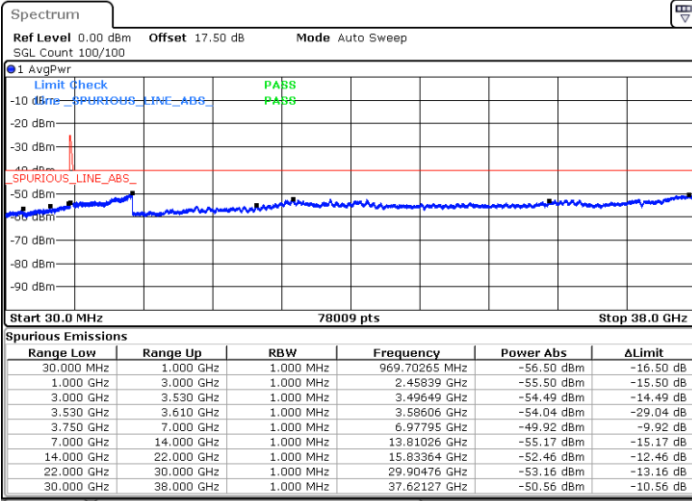

Date: 22.MAY.2020 00:37:52

Date: 22.MAY.2020 00:33:58

Lowest Channel / FullIRB

N/A

Date: 22.MAY.2020 00:41:46

LTE Band 48C / 20MHz+20MHz

16QAM

MiddleChannel / 1RB0 and 1RB99

Middle Channel / 1RB99 and 1RB0

Date: 22 MAY 2020 01:34:37

Date: 22 MAY 2020 01:38:31

Middle Channel / FullIRB

N/A

Date: 22 MAY 2020 01:30:44

LTE Band 48C / 20MHz+20MHz

16QAM

Highest Channel / 1RB0 and 1RB99

Highest Channel / 1RB99 and 1RB0

Date: 22.MAY.2020 02:15:47

Date: 22.MAY.2020 02:11:52

Highest Channel / FullIRB

N/A

Date: 22.MAY.2020 02:19:42

LTE Band 48C / 5MHz+20MHz