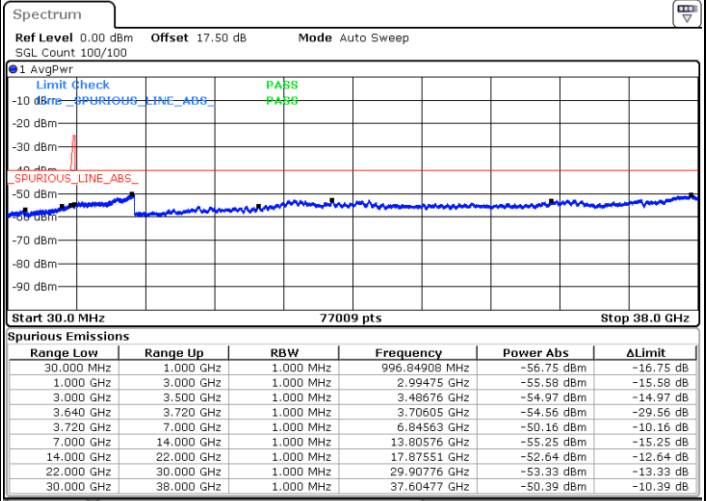

Lowest Channel / 1RB74 and 1RB0

Date: 23 MAY 2020 08:22:31

Date: 23 MAY 2020 08:12:19

Lowest Channel / FullIRB

N/A

Date: 23 MAY 2020 08:23:50

LTE Band 48C / 15MHz+20MHz

64QAM

Middle Channel / 1RB0 and 1RB9

Middle Channel / 1RB74 and 1RB0

Date: 26 MAY 2020 03:08:49

Date: 26 MAY 2020 03:15:21

Middle Channel / FullIRB

N/A

Date: 26 MAY 2020 03:07:30

LTE Band 48C / 15MHz+20MHz

64QAM

Highest Channel / 1RB0 and 1RB99

Highest Channel / 1RB74 and 1RB0

Date: 26 MAY 2020 03:56:48

Date: 26 MAY 2020 03:55:31

Highest Channel / FullIRB

N/A

Date: 26 MAY 2020 04:03:23

LTE Band 48C / 20MHz+5MHz

64QAM

Lowest Channel / 1RB0 and 1RB24

Lowest Channel / 1RB99 and 1RB0

Date: 22.MAY.2020 05:48:40

Date: 22.MAY.2020 05:40:27

Lowest Channel / FullIRB

N/A