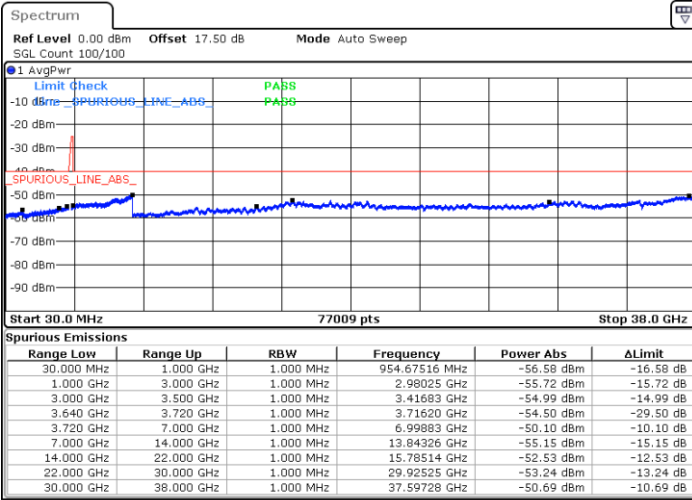

Highest Channel / 1RB0 and 1RB99

Highest Channel / 1RB99 and 1RB0

Date: 22.MAY.2020 02:15:47

Date: 22.MAY.2020 02:11:52

Highest Channel / FullIRB

N/A

Date: 22.MAY.2020 02:19:42

LTE Band 48C / 5MHz+20MHz

64QAM

Lowest Channel / 1RB0 and 1RB99

Lowest Channel / 1RB24 and 1RB0

Date: 22 MAY 2020 03:20:13

Date: 22 MAY 2020 03:13:42

Lowest Channel / FullIRB

N/A

Date: 22 MAY 2020 03:21:32

LTE Band 48C / 5MHz+20MHz

64QAM

Middle Channel / 1RB0 and 1RB9

Middle Channel / 1RB24 and 1RB0

Date: 22.MAY.2020 04:14:49

Date: 22.MAY.2020 04:21:19

Middle Channel / FullRB

N/A

Date: 22.MAY.2020 04:13:31

LTE Band 48C / 5MHz+20MHz

64QAM

Highest Channel / 1RB0 and 1RB99

Highest Channel / 1RB24 and 1RB0

Date: 22.MAY.2020 04:49:42

Date: 22.MAY.2020 04:48:24

Highest Channel / FullIRB