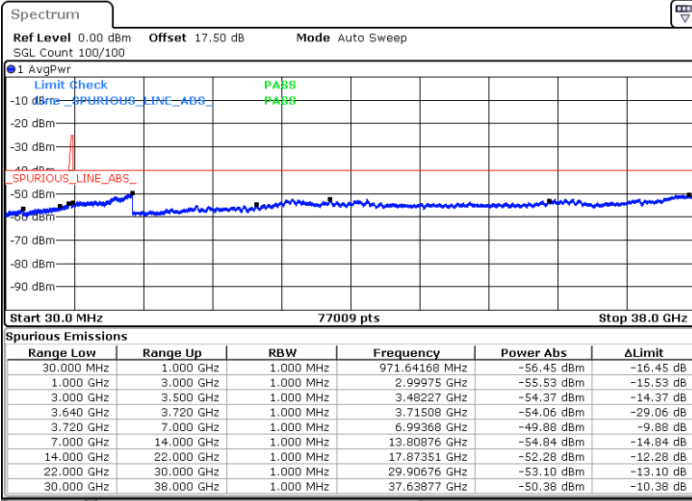

Date: 23 MAY 2020 04:21:54

Middle Channel / FullIRB

N/A

Date: 23 MAY 2020 04:14:06

LTE Band 48C / 10MHz+20MHz

64QAM

Highest Channel / 1RB0 and 1RB99

Highest Channel / 1RB49 and 1RB0

Date: 23 MAY 2020 05:24:56

Date: 23 MAY 2020 05:23:38

Highest Channel / FullIRB

N/A

Date: 23 MAY 2020 05:31:29

LTE Band 48C / 15MHz+20MHz

64QAM

Lowest Channel / 1RB0 and 1RB99

Lowest Channel / 1RB74 and 1RB0

Date: 23 MAY 2020 08:22:31

Date: 23 MAY 2020 08:12:19

Lowest Channel / FullIRB

N/A

Date: 23 MAY 2020 08:23:50

LTE Band 48C / 15MHz+20MHz

64QAM

Middle Channel / 1RB0 and 1RB9

Middle Channel / 1RB74 and 1RB0

Date: 26 MAY 2020 03:08:49

Date: 26 MAY 2020 03:15:21

Middle Channel / FullIRB

N/A

Date: 26 MAY 2020 03:07:30

LTE Band 48C / 15MHz+20MHz