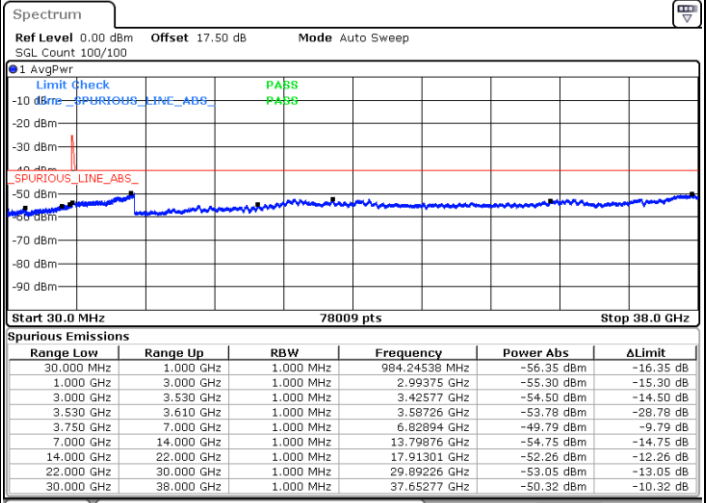

Date: 23 MAY 2020 08:25:08

LTE Band 48C / 15MHz+20MHz

16QAM

Middle Channel / 1RB0 and 1RB9

Middle Channel / 1RB74 and 1RB0

Date: 26 MAY 2020 03:10:08

Date: 26 MAY 2020 03:14:03

Middle Channel / FullIRB

N/A

Date: 26 MAY 2020 03:06:11

LTE Band 48C / 15MHz+20MHz

16QAM

Highest Channel / 1RB0 and 1RB99

Highest Channel / 1RB74 and 1RB0

Date: 26 MAY 2020 03:58:07

Date: 26 MAY 2020 03:54:11

Highest Channel / FullIRB

N/A

Date: 26 MAY 2020 04:02:04

LTE Band 48C / 20MHz+5MHz

16QAM

Lowest Channel / 1RB0 and 1RB24

Lowest Channel / 1RB99 and 1RB0

Date: 22.MAY.2020 05:47:22

Date: 22.MAY.2020 05:41:45

Lowest Channel / FullIRB

N/A

Date: 22.MAY.2020 05:51:17

LTE Band 48C / 20MHz+5MHz

16QAM

Middle Channel / 1RB0 and 1RB24

Middle Channel / 1RB99 and 1RB0