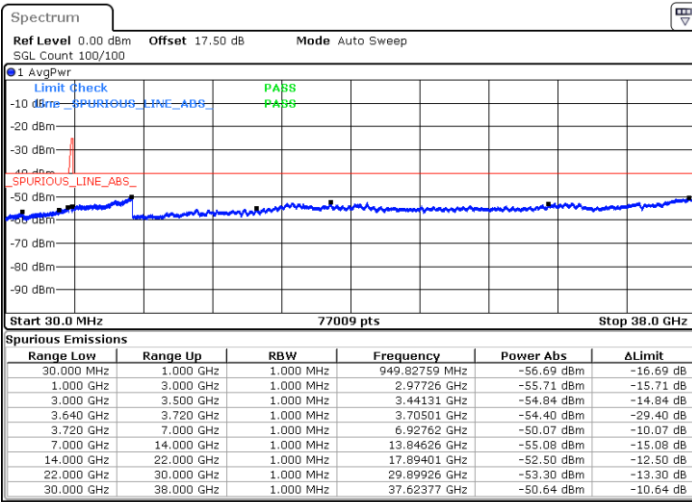

QPSK

Highest Channel / 1RB0 and 1RB99

Highest Channel / 1RB74 and 1RB0

Date: 26 MAY 2020 03:59:26

Date: 26 MAY 2020 03:52:52

Highest Channel / FullIRB

N/A

Date: 26 MAY 2020 04:00:45

LTE Band 48C / 20MHz+5MHz

QPSK

Lowest Channel / 1RB0 and 1RB24

Lowest Channel / 1RB99 and 1RB0

Date: 22.MAY.2020 05:46:03

Date: 22.MAY.2020 05:43:03

Lowest Channel / FullIRB

N/A

Date: 22.MAY.2020 05:52:35

LTE Band 48C / 20MHz+5MHz

QPSK

Middle Channel / 1RB0 and 1RB24

Middle Channel / 1RB99 and 1RB0

Date: 22.MAY.2020 07:05:46

Date: 22.MAY.2020 07:07:04

Middle Channel / FullIRB

N/A

Date: 22.MAY.2020 06:28:47

LTE Band 48C / 20MHz+5MHz

QPSK

Highest Channel / 1RB0 and 1RB24

Highest Channel / 1RB99 and 1RB0

Date: 22.MAY.2020 07:46:36

Date: 22.MAY.2020 07:40:03