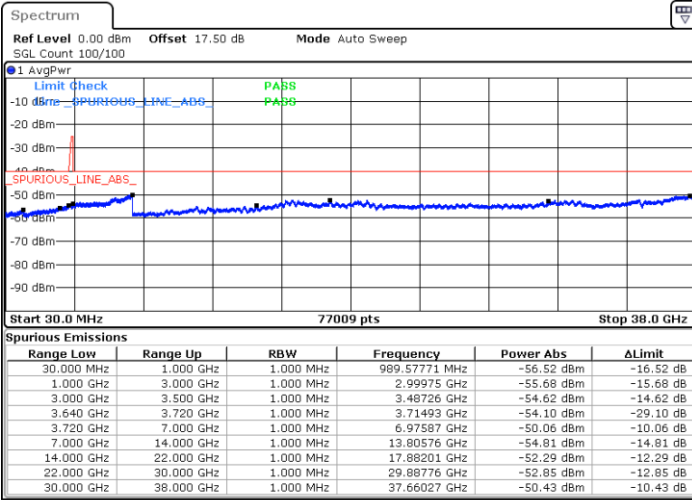

Highest Channel / 1RB99 and 1RB0

Date: 23 MAY 2020 07:33:53

Date: 23 MAY 2020 07:26:12

Highest Channel / FullIRB

N/A

Date: 23 MAY 2020 07:35:11

LTE Band 48C / 20MHz+15MHz

QPSK

Lowest Channel / 1RB0 and 1RB74

Lowest Channel / 1RB99 and 1RB0

Date: 26 MAY 2020 04:48:12

Date: 26 MAY 2020 04:46:55

Lowest Channel / FullIRB

N/A

Date: 26 MAY 2020 04:54:46

LTE Band 48C / 20MHz+15MHz

QPSK

Middle Channel / 1RB0 and 1RB74

Middle Channel / 1RB99 and 1RB0

Date: 26 MAY 2020 05:55:49

Date: 26 MAY 2020 05:57:06

Middle Channel / FullIRB

N/A

Date: 26 MAY 2020 05:48:23

LTE Band 48C / 20MHz+15MHz

QPSK

Highest Channel / 1RB0 and 1RB74

Highest Channel / 1RB99 and 1RB0

Date: 26 MAY 2020 06:49:34

Date: 26 MAY 2020 06:43:00

Highest Channel / FullIRB

N/A