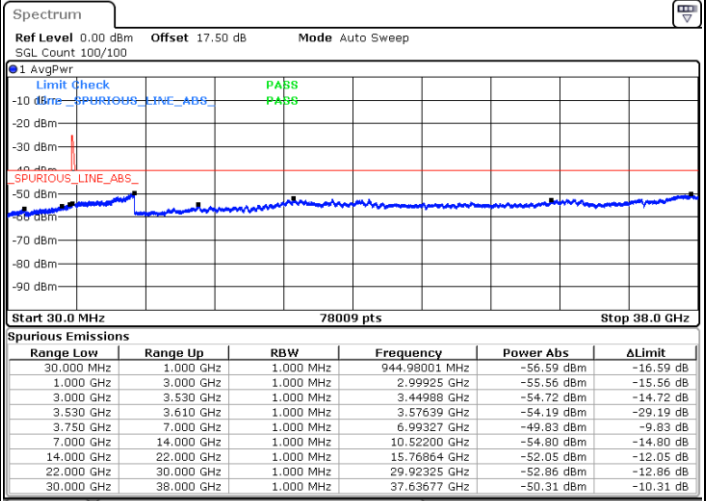

LTE Band 48C / 10MHz+20MHz

16QAM

Middle Channel / 1RB0 and 1RB9

Middle Channel / 1RB49 and 1RB0

Date: 23.MAY.2020 04:16:42

Date: 23.MAY.2020 04:20:36

Middle Channel / FullIRB

N/A

Date: 23.MAY.2020 04:12:48

LTE Band 48C / 10MHz+20MHz

16QAM

Highest Channel / 1RB0 and 1RB99

Highest Channel / 1RB49 and 1RB0

Date: 23.MAY.2020 05:26:15

Date: 23.MAY.2020 05:22:20

Highest Channel / FullIRB