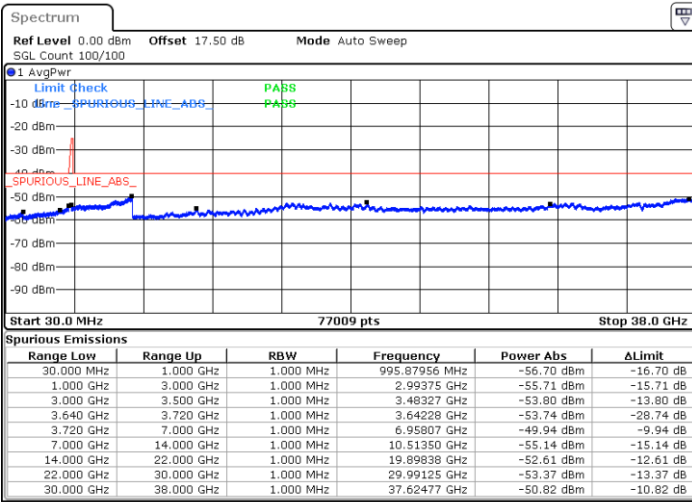

Middle Channel / 1RB0 and 1RB9

Middle Channel / 1RB74 and 1RB0

Date: 26 MAY 2020 03:11:26

Date: 26 MAY 2020 03:12:44

Middle Channel / FullIRB

N/A

Date: 26 MAY 2020 03:04:53

LTE Band 48C / 15MHz+20MHz

QPSK

Highest Channel / 1RB0 and 1RB99

Highest Channel / 1RB74 and 1RB0

Date: 26 MAY 2020 03:59:26

Date: 26 MAY 2020 03:52:52

Highest Channel / FullIRB

N/A

Date: 26 MAY 2020 04:00:45

LTE Band 48C / 20MHz+5MHz

QPSK

Lowest Channel / 1RB0 and 1RB24

Lowest Channel / 1RB99 and 1RB0

Date: 22.MAY.2020 05:46:03

Date: 22.MAY.2020 05:43:03

Lowest Channel / FullIRB

N/A