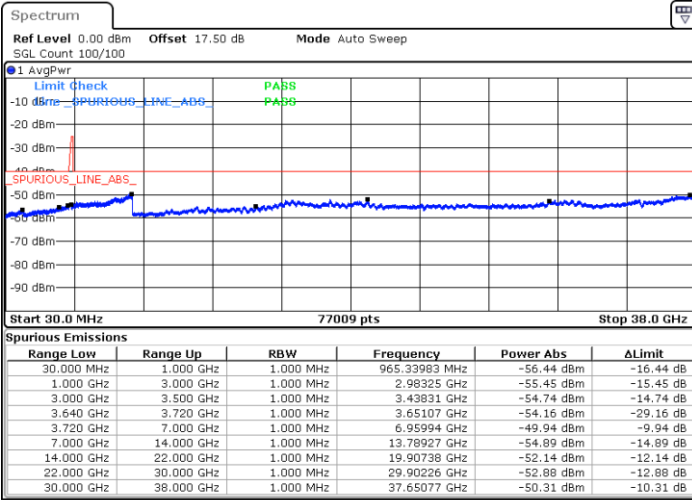

Date: 23 MAY 2020 05:27:33

Date: 23 MAY 2020 05:17:56

Highest Channel / FullIRB

N/A

Date: 23 MAY 2020 05:28:52

LTE Band 48C / 15MHz+20MHz

QPSK

Lowest Channel / 1RB0 and 1RB99

Lowest Channel / 1RB74 and 1RB0

Date: 23 MAY 2020 08:19:55

Date: 23 MAY 2020 08:18:37

Lowest Channel / FullIRB

N/A

Date: 23 MAY 2020 08:26:27

LTE Band 48C / 15MHz+20MHz

QPSK

Middle Channel / 1RB0 and 1RB9

Middle Channel / 1RB74 and 1RB0

Date: 26 MAY 2020 03:11:26

Date: 26 MAY 2020 03:12:44

Middle Channel / FullIRB

N/A

Date: 26 MAY 2020 03:04:53

LTE Band 48C / 15MHz+20MHz

QPSK

Highest Channel / 1RB0 and 1RB99

Highest Channel / 1RB74 and 1RB0

Date: 26 MAY 2020 03:59:26

Date: 26 MAY 2020 03:52:52

Highest Channel / FullIRB

N/A

Date: 26 MAY 2020 04:00:45