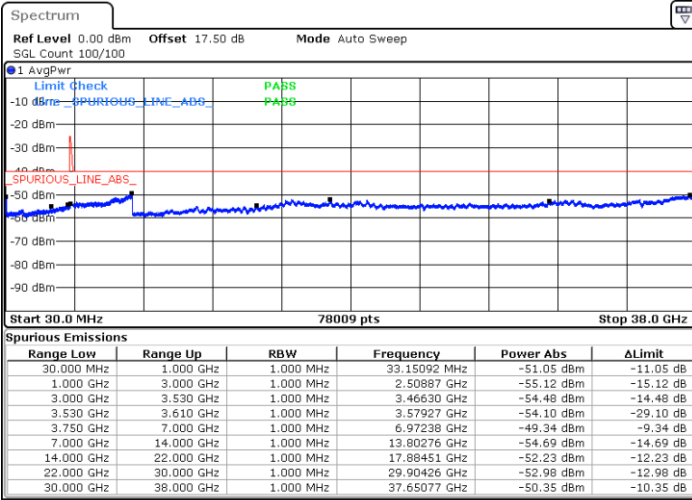

Lowest Channel / 1RB0 and 1RB74

Lowest Channel / 1RB99 and 1RB0

Date: 26 MAY 2020 04:48:12

Date: 26 MAY 2020 04:46:55

Lowest Channel / FullIRB

N/A

Date: 26 MAY 2020 04:54:46

LTE Band 48C / 20MHz+15MHz

LTE Band 48C / 20MHz+15MHz

QPSK

Highest Channel / 1RB0 and 1RB74

Highest Channel / 1RB99 and 1RB0

Date: 26 MAY 2020 06:49:34

Date: 26 MAY 2020 06:43:00

Highest Channel / FullIRB

N/A

Date: 26 MAY 2020 06:50:53

LTE Band 48C / 20MHz+20MHz

QPSK

Lowest Channel / 1RB0 and 1RB99

Lowest Channel / 1RB99 and 1RB0

Date: 22.MAY.2020 00:36:34

Date: 22.MAY.2020 00:35:17

Lowest Channel / FullIRB