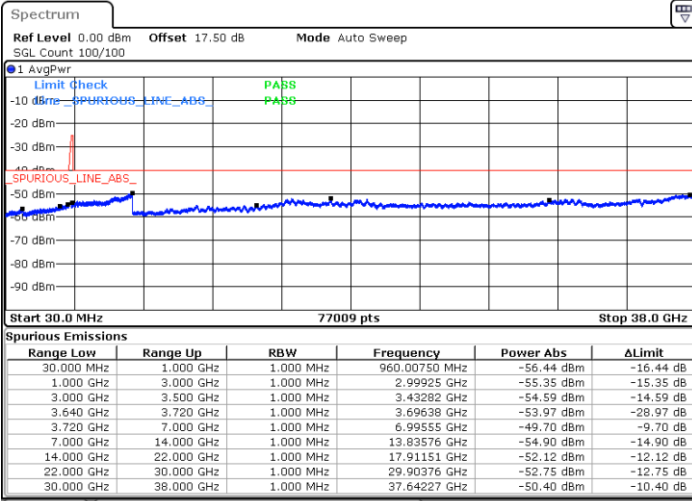

Date: 23 MAY 2020 04:19:17

Middle Channel / FullIRB

N/A

Date: 23 MAY 2020 04:11:29

LTE Band 48C / 10MHz+20MHz

QPSK

Highest Channel / 1RB0 and 1RB99

Highest Channel / 1RB49 and 1RB0

Date: 23 MAY 2020 05:27:33

Date: 23 MAY 2020 05:17:56

Highest Channel / FullIRB

N/A

Date: 23 MAY 2020 05:28:52

LTE Band 48C / 15MHz+20MHz

QPSK

Lowest Channel / 1RB0 and 1RB99

Lowest Channel / 1RB74 and 1RB0

Date: 23 MAY 2020 08:19:55

Date: 23 MAY 2020 08:18:37

Lowest Channel / FullIRB

N/A

Date: 23 MAY 2020 08:26:27

LTE Band 48C / 15MHz+20MHz

QPSK