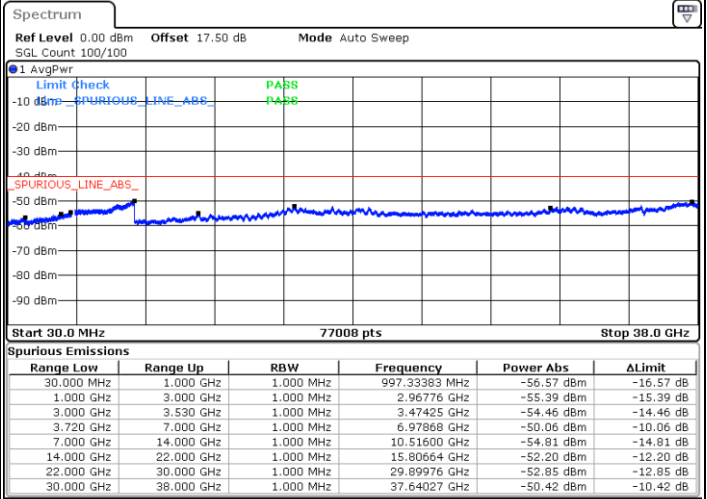

Highest Channel / 1RB0 and 1RB99

Highest Channel / 1RB24 and 1RB0

Date: 22.MAY.2020 04:51:00

Date: 22.MAY.2020 04:47:06

Highest Channel / FullIRB

N/A

Date: 22.MAY.2020 04:54:55

LTE Band 48C / 10MHz+20MHz

16QAM

Lowest Channel / 1RB0 and 1RB99

Lowest Channel / 1RB49 and 1RB0

Date: 23 MAY 2020 03:35:23

Date: 23 MAY 2020 03:25:28

Lowest Channel / FullIRB

N/A

Date: 23 MAY 2020 03:39:19

LTE Band 48C / 10MHz+20MHz

16QAM

Middle Channel / 1RB0 and 1RB9

Middle Channel / 1RB49 and 1RB0

Date: 23.MAY.2020 04:16:42

Date: 23.MAY.2020 04:20:36

Middle Channel / FullIRB

N/A

Date: 23.MAY.2020 04:12:48

LTE Band 48C / 10MHz+20MHz

16QAM

Highest Channel / 1RB0 and 1RB99

Highest Channel / 1RB49 and 1RB0

Date: 23.MAY.2020 05:26:15

Date: 23.MAY.2020 05:22:20

Highest Channel / FullIRB