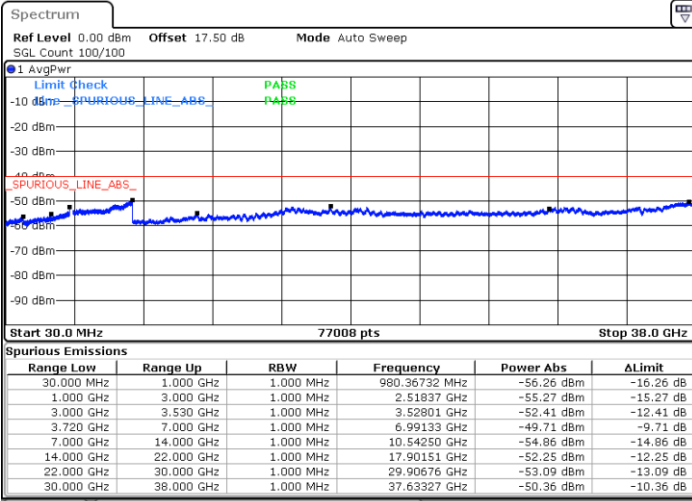

N/A

Date: 22.MAY.2020 04:53:37

LTE Band 48C / 10MHz+20MHz

QPSK

Lowest Channel / 1RB0 and 1RB99

Lowest Channel / 1RB49 and 1RB0

Date: 23 MAY 2020 03:34:05

Date: 23 MAY 2020 03:26:46

Lowest Channel / FullIRB

N/A

Date: 23 MAY 2020 03:40:38

LTE Band 48C / 10MHz+20MHz

QPSK

Middle Channel / 1RB0 and 1RB99

Middle Channel / 1RB49 and 1RB0

Date: 23 MAY 2020 04:18:00

Date: 23 MAY 2020 04:19:17

Middle Channel / FullIRB

N/A

Date: 23 MAY 2020 04:11:29

LTE Band 48C / 10MHz+20MHz

QPSK

Highest Channel / 1RB0 and 1RB99

Highest Channel / 1RB49 and 1RB0

Date: 23 MAY 2020 05:27:33

Date: 23 MAY 2020 05:17:56

Highest Channel / FullIRB

N/A

Date: 23 MAY 2020 05:28:52

LTE Band 48C / 15MHz+20MHz

QPSK

Lowest Channel / 1RB0 and 1RB99