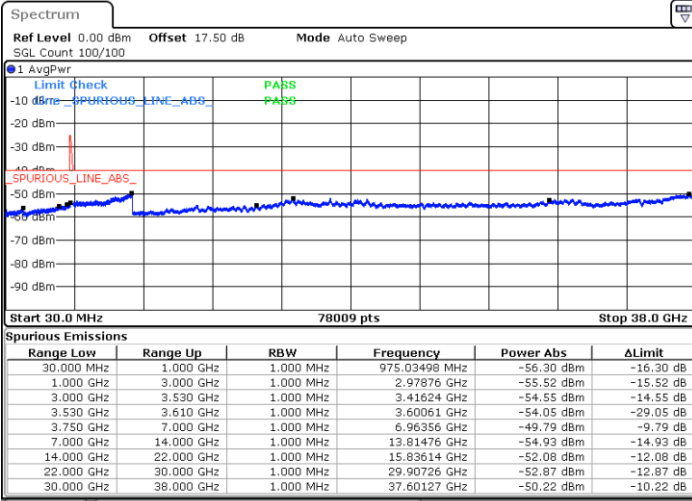

Lowest Channel / 1RB74 and 1RB0

Date: 23 MAY 2020 08:19:55

Date: 23 MAY 2020 08:18:37

Lowest Channel / FullIRB

N/A

Date: 23 MAY 2020 08:26:27

LTE Band 48C / 15MHz+20MHz

QPSK

Middle Channel / 1RB0 and 1RB9

Middle Channel / 1RB74 and 1RB0

Date: 26 MAY 2020 03:11:26

Date: 26 MAY 2020 03:12:44

Middle Channel / FullIRB

N/A

Date: 26 MAY 2020 03:04:53

LTE Band 48C / 15MHz+20MHz

QPSK

Highest Channel / 1RB0 and 1RB99

Highest Channel / 1RB74 and 1RB0

Date: 26 MAY 2020 03:59:26

Date: 26 MAY 2020 03:52:52

Highest Channel / FullIRB

N/A

Date: 26 MAY 2020 04:00:45

LTE Band 48C / 20MHz+5MHz

QPSK

Lowest Channel / 1RB0 and 1RB24

Lowest Channel / 1RB99 and 1RB0

Date: 22.MAY.2020 05:46:03

Date: 22.MAY.2020 05:43:03

Lowest Channel / FullIRB

N/A