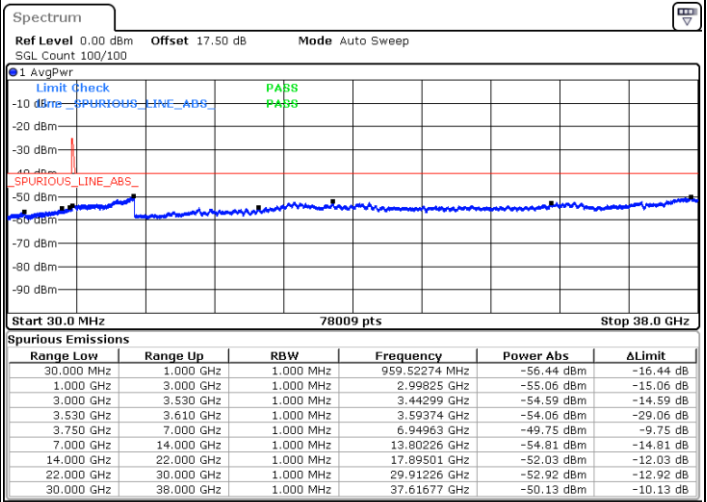

Lowest Channel / FullIRB

N/A

Date: 23 MAY 2020 03:40:38

LTE Band 48C / 10MHz+20MHz

QPSK

Middle Channel / 1RB0 and 1RB99

Middle Channel / 1RB49 and 1RB0

Date: 23 MAY 2020 04:18:00

Date: 23 MAY 2020 04:19:17

Middle Channel / FullIRB

N/A

Date: 23 MAY 2020 04:11:29

LTE Band 48C / 10MHz+20MHz

QPSK

Highest Channel / 1RB0 and 1RB99

Highest Channel / 1RB49 and 1RB0

Date: 23 MAY 2020 05:27:33

Date: 23 MAY 2020 05:17:56

Highest Channel / FullIRB

N/A

Date: 23 MAY 2020 05:28:52

LTE Band 48C / 15MHz+20MHz

QPSK

Lowest Channel / 1RB0 and 1RB99

Lowest Channel / 1RB74 and 1RB0

Date: 23 MAY 2020 08:19:55

Date: 23 MAY 2020 08:18:37

Lowest Channel / FullIRB

N/A

Date: 23 MAY 2020 08:26:27

LTE Band 48C / 15MHz+20MHz

QPSK