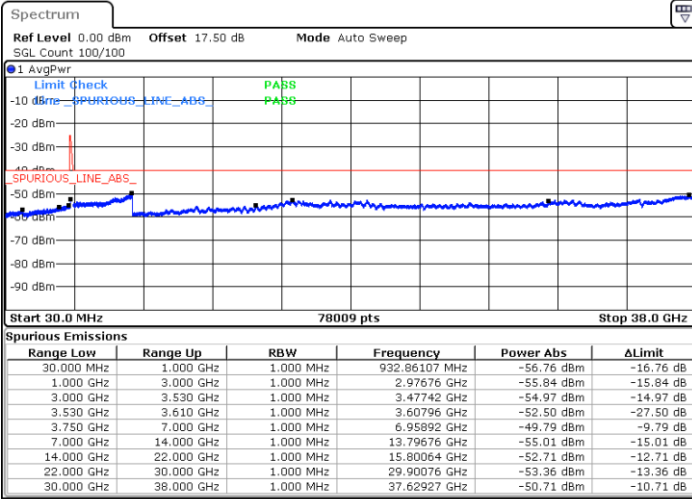

Date: 22.MAY.2020 04:10:55

LTE Band 48C / 5MHz+20MHz

QPSK

Highest Channel / 1RB0 and 1RB99

Highest Channel / 1RB24 and 1RB0

Date: 22.MAY.2020 04:52:18

Date: 22.MAY.2020 04:45:47

Highest Channel / FullIRB

N/A

Date: 22.MAY.2020 04:53:37

LTE Band 48C / 10MHz+20MHz

QPSK

Lowest Channel / 1RB0 and 1RB99

Lowest Channel / 1RB49 and 1RB0

Date: 23 MAY 2020 03:34:05

Date: 23 MAY 2020 03:26:46

Lowest Channel / FullIRB

N/A

Date: 23 MAY 2020 03:40:38

LTE Band 48C / 10MHz+20MHz

QPSK

Middle Channel / 1RB0 and 1RB99

Middle Channel / 1RB49 and 1RB0

Date: 23 MAY 2020 04:18:00