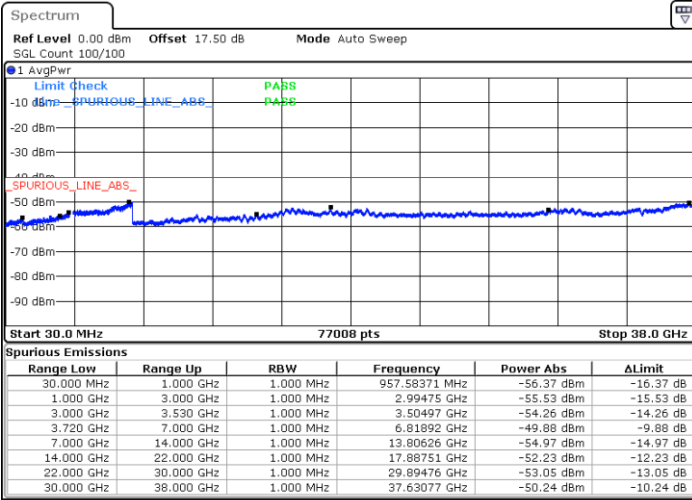

Highest Channel / 1RB0 and 1RB99

Highest Channel / 1RB24 and 1RB0

Date: 22.MAY.2020 04:51:00

Date: 22.MAY.2020 04:47:06

Highest Channel / FullIRB

N/A

Date: 22.MAY.2020 04:54:55

LTE Band 48C / 10MHz+20MHz

16QAM

Lowest Channel / 1RB0 and 1RB99

Lowest Channel / 1RB49 and 1RB0

Date: 23 MAY 2020 03:35:23

Date: 23 MAY 2020 03:25:28

Lowest Channel / FullIRB

N/A

Date: 23 MAY 2020 03:39:19

LTE Band 48C / 10MHz+20MHz

16QAM

Middle Channel / 1RB0 and 1RB9

Middle Channel / 1RB49 and 1RB0

Date: 23.MAY.2020 04:16:42

Date: 23.MAY.2020 04:20:36

Middle Channel / FullIRB

N/A

Date: 23.MAY.2020 04:12:48

LTE Band 48C / 10MHz+20MHz

16QAM

Highest Channel / 1RB0 and 1RB99

Highest Channel / 1RB49 and 1RB0

Date: 23.MAY.2020 05:26:15

Date: 23.MAY.2020 05:22:20

Highest Channel / FullIRB