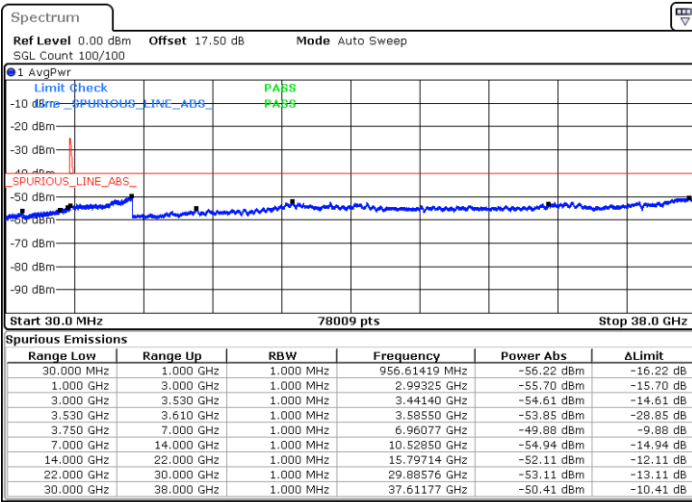

Lowest Channel / FullIRB

N/A

Date: 23 MAY 2020 03:40:38

LTE Band 48C / 10MHz+20MHz

QPSK

Middle Channel / 1RB0 and 1RB99

Middle Channel / 1RB49 and 1RB0

Date: 23 MAY 2020 04:18:00

Date: 23 MAY 2020 04:19:17

Middle Channel / FullIRB

N/A

Date: 23 MAY 2020 04:11:29

LTE Band 48C / 10MHz+20MHz

QPSK

Highest Channel / 1RB0 and 1RB99

Highest Channel / 1RB49 and 1RB0

Date: 23 MAY 2020 05:27:33

Date: 23 MAY 2020 05:17:56

Highest Channel / FullIRB

N/A

Date: 23 MAY 2020 05:28:52

LTE Band 48C / 15MHz+20MHz

QPSK

Lowest Channel / 1RB0 and 1RB99

Lowest Channel / 1RB74 and 1RB0

Date: 23 MAY 2020 08:19:55

Date: 23 MAY 2020 08:18:37

Lowest Channel / FullIRB

N/A

Date: 23 MAY 2020 08:26:27

LTE Band 48C / 15MHz+20MHz

QPSK