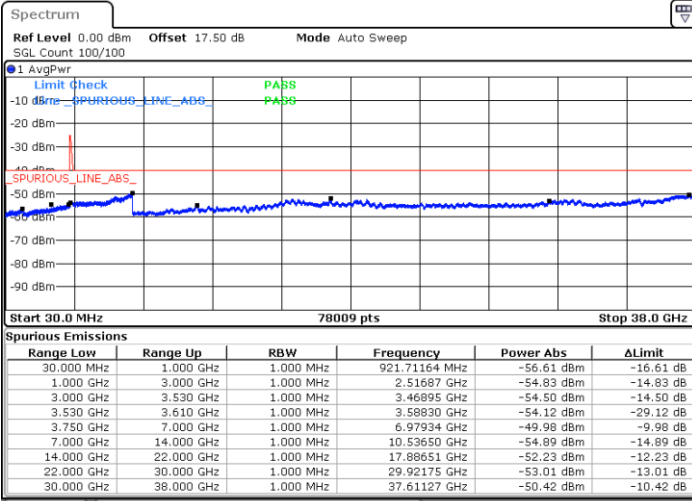

Date: 23 MAY 2020 06:00:14

Lowest Channel / FullIRB

N/A

Date: 23 MAY 2020 06:12:06

LTE Band 48C / 20MHz+10MHz

QPSK

Middle Channel / 1RB0 and 1RB49

Middle Channel / 1RB99 and 1RB0

Date: 23 MAY 2020 06:48:43

Date: 23 MAY 2020 06:50:00

Middle Channel / FullIRB

N/A

Date: 23 MAY 2020 06:42:12

LTE Band 48C / 20MHz+10MHz

QPSK

Highest Channel / 1RB0 and 1RB49

Highest Channel / 1RB99 and 1RB0

Date: 23 MAY 2020 07:33:53

Date: 23 MAY 2020 07:26:12

Highest Channel / FullIRB

N/A

Date: 23 MAY 2020 07:35:11

LTE Band 48C / 20MHz+15MHz

QPSK

Lowest Channel / 1RB0 and 1RB74

Lowest Channel / 1RB99 and 1RB0

Date: 26 MAY 2020 04:48:12

Date: 26 MAY 2020 04:46:55

Lowest Channel / FullIRB

N/A

Date: 26 MAY 2020 04:54:46

LTE Band 48C / 20MHz+15MHz