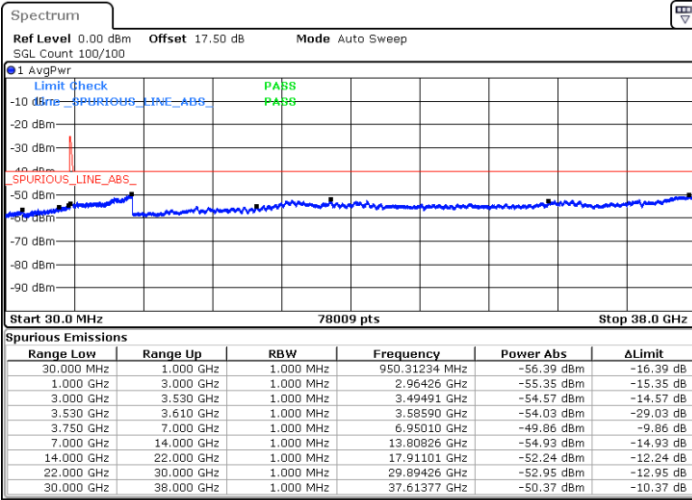

Date: 23 MAY 2020 06:48:43

Date: 23 MAY 2020 06:50:00

Middle Channel / FullIRB

N/A

Date: 23 MAY 2020 06:42:12

LTE Band 48C / 20MHz+10MHz

QPSK

Highest Channel / 1RB0 and 1RB49

Highest Channel / 1RB99 and 1RB0

Date: 23 MAY 2020 07:33:53

Date: 23 MAY 2020 07:26:12

Highest Channel / FullIRB

N/A

Date: 23 MAY 2020 07:35:11

LTE Band 48C / 20MHz+15MHz

QPSK

Lowest Channel / 1RB0 and 1RB74

Lowest Channel / 1RB99 and 1RB0

Date: 26 MAY 2020 04:48:12

Date: 26 MAY 2020 04:46:55

Lowest Channel / FullIRB

N/A

Date: 26 MAY 2020 04:54:46

LTE Band 48C / 20MHz+15MHz