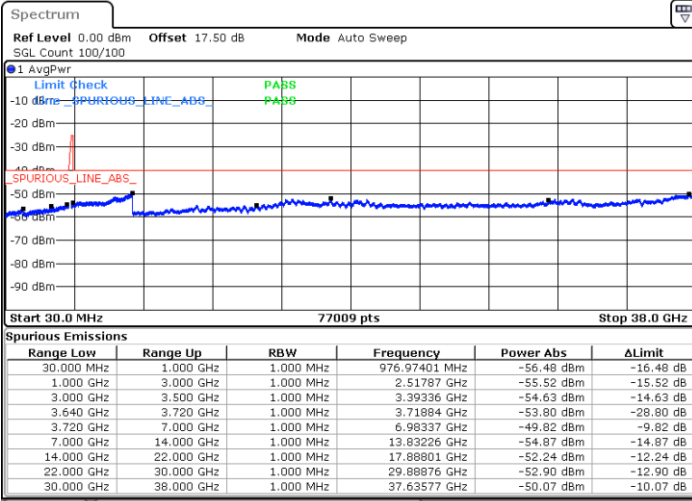

N/A

Date: 22.MAY.2020 06:28:47

LTE Band 48C / 20MHz+5MHz

QPSK

Highest Channel / 1RB0 and 1RB24

Highest Channel / 1RB99 and 1RB0

Date: 22.MAY.2020 07:46:36

Date: 22.MAY.2020 07:40:03

Highest Channel / FullIRB

N/A

Date: 22.MAY.2020 07:47:54

LTE Band 48C / 20MHz+10MHz

QPSK

Lowest Channel / 1RB0 and 1RB49

Lowest Channel / 1RB99 and 1RB0

Date: 23 MAY 2020 06:01:32

Date: 23 MAY 2020 06:00:14

Lowest Channel / FullIRB

N/A

Date: 23 MAY 2020 06:12:06

LTE Band 48C / 20MHz+10MHz

QPSK

Middle Channel / 1RB0 and 1RB49

Middle Channel / 1RB99 and 1RB0

Date: 23 MAY 2020 06:48:43

Date: 23 MAY 2020 06:50:00

Middle Channel / FullIRB

N/A

Date: 23 MAY 2020 06:42:12

LTE Band 48C / 20MHz+10MHz

QPSK

Highest Channel / 1RB0 and 1RB49