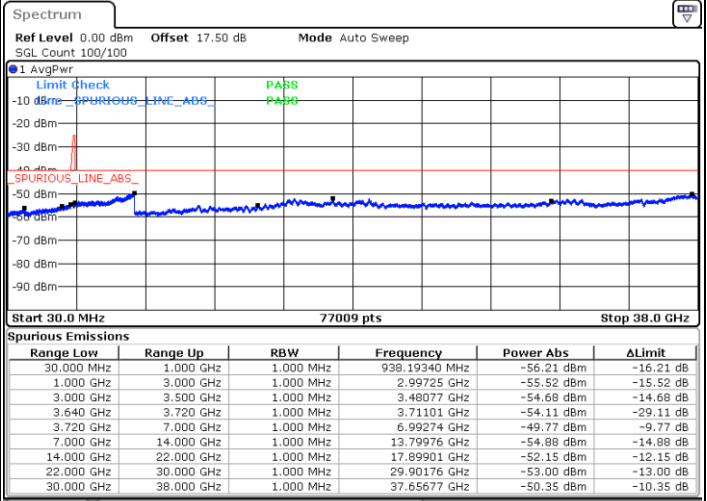

Date: 23 MAY 2020 04:19:17

Middle Channel / FullIRB

N/A

Date: 23 MAY 2020 04:11:29

LTE Band 48C / 10MHz+20MHz

QPSK

Highest Channel / 1RB0 and 1RB99

Highest Channel / 1RB49 and 1RB0

Date: 23 MAY 2020 05:27:33

Date: 23 MAY 2020 05:17:56

Highest Channel / FullIRB

N/A

Date: 23 MAY 2020 05:28:52

LTE Band 48C / 15MHz+20MHz

QPSK

Lowest Channel / 1RB0 and 1RB99

Lowest Channel / 1RB74 and 1RB0

Date: 23 MAY 2020 08:19:55

Date: 23 MAY 2020 08:18:37

Lowest Channel / FullIRB

N/A

Date: 23 MAY 2020 08:26:27

LTE Band 48C / 15MHz+20MHz

QPSK

Middle Channel / 1RB0 and 1RB9

Middle Channel / 1RB74 and 1RB0

Date: 26 MAY 2020 03:11:26

Date: 26 MAY 2020 03:12:44

Middle Channel / FullIRB

N/A

Date: 26 MAY 2020 03:04:53

LTE Band 48C / 15MHz+20MHz