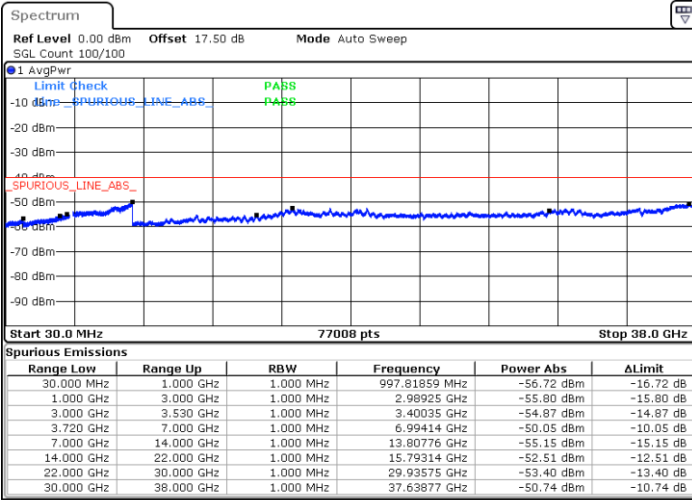

LTE Band 48C / 5MHz+20MHz

QPSK

Middle Channel / 1RB0 and 1RB9

Middle Channel / 1RB24 and 1RB0

Date: 22.MAY.2020 04:17:25

Date: 22.MAY.2020 04:18:43

Middle Channel / FullRB

N/A

Date: 22.MAY.2020 04:10:55

LTE Band 48C / 5MHz+20MHz

QPSK

Highest Channel / 1RB0 and 1RB99

Highest Channel / 1RB24 and 1RB0

Date: 22.MAY.2020 04:52:18

Date: 22.MAY.2020 04:45:47

Highest Channel / FullIRB

N/A

Date: 22.MAY.2020 04:53:37

LTE Band 48C / 10MHz+20MHz

QPSK

Lowest Channel / 1RB0 and 1RB99

Lowest Channel / 1RB49 and 1RB0

Date: 23 MAY 2020 03:34:05

Date: 23 MAY 2020 03:26:46