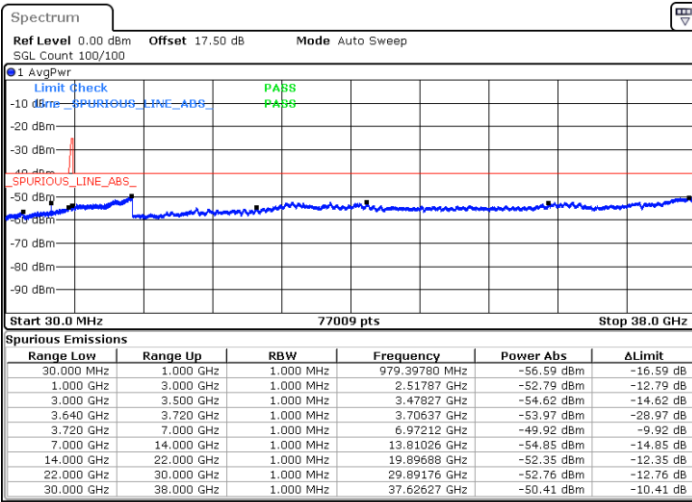

Highest Channel / 1RB0 and 1RB99

Highest Channel / 1RB24 and 1RB0

Date: 22.MAY.2020 04:51:00

Date: 22.MAY.2020 04:47:06

Highest Channel / FullIRB

N/A

Date: 22.MAY.2020 04:54:55

LTE Band 48C / 10MHz+20MHz

16QAM

Lowest Channel / 1RB0 and 1RB99

Lowest Channel / 1RB49 and 1RB0

Date: 23 MAY 2020 03:35:23

Date: 23 MAY 2020 03:25:28

Lowest Channel / FullIRB

N/A

Date: 23 MAY 2020 03:39:19

LTE Band 48C / 10MHz+20MHz

16QAM

Middle Channel / 1RB0 and 1RB9

Middle Channel / 1RB49 and 1RB0

Date: 23.MAY.2020 04:16:42

Date: 23.MAY.2020 04:20:36

Middle Channel / FullIRB

N/A

Date: 23.MAY.2020 04:12:48

LTE Band 48C / 10MHz+20MHz

16QAM

Highest Channel / 1RB0 and 1RB99

Highest Channel / 1RB49 and 1RB0

Date: 23.MAY.2020 05:26:15

Date: 23.MAY.2020 05:22:20

Highest Channel / FullIRB