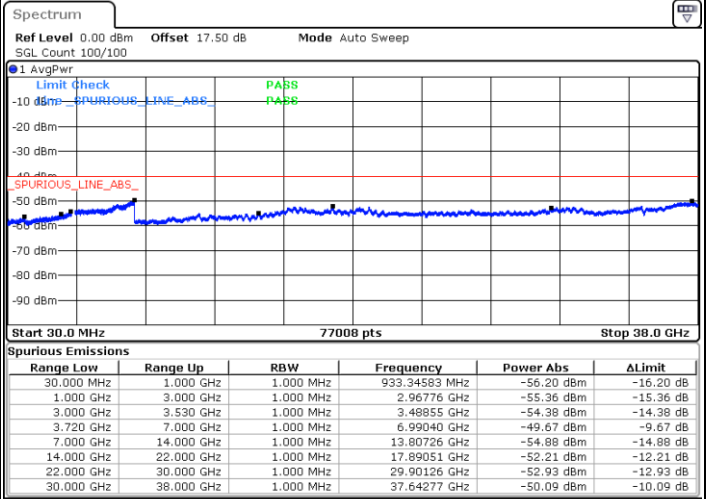

Date: 23 MAY 2020 05:27:33

Date: 23 MAY 2020 05:17:56

Highest Channel / FullIRB

N/A

Date: 23 MAY 2020 05:28:52

LTE Band 48C / 15MHz+20MHz

QPSK

Lowest Channel / 1RB0 and 1RB99

Lowest Channel / 1RB74 and 1RB0

Date: 23 MAY 2020 08:19:55

Date: 23 MAY 2020 08:18:37

Lowest Channel / FullIRB

N/A

Date: 23 MAY 2020 08:26:27

LTE Band 48C / 15MHz+20MHz

QPSK

Middle Channel / 1RB0 and 1RB9

Middle Channel / 1RB74 and 1RB0

Date: 26 MAY 2020 03:11:26

Date: 26 MAY 2020 03:12:44

Middle Channel / FullIRB

N/A

Date: 26 MAY 2020 03:04:53

LTE Band 48C / 15MHz+20MHz

QPSK

Highest Channel / 1RB0 and 1RB99

Highest Channel / 1RB74 and 1RB0

Date: 26 MAY 2020 03:59:26

Date: 26 MAY 2020 03:52:52

Highest Channel / FullIRB

N/A

Date: 26 MAY 2020 04:00:45