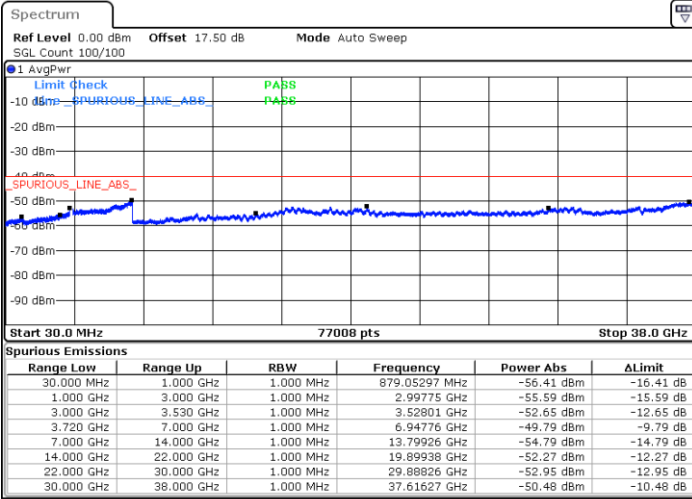

Highest Channel / 1RB0 and 1RB99

Highest Channel / 1RB24 and 1RB0

Date: 22.MAY.2020 04:51:00

Date: 22.MAY.2020 04:47:06

Highest Channel / FullIRB

N/A

Date: 22.MAY.2020 04:54:55

LTE Band 48C / 10MHz+20MHz

16QAM

Lowest Channel / 1RB0 and 1RB99

Lowest Channel / 1RB49 and 1RB0

Date: 23 MAY 2020 03:35:23

Date: 23 MAY 2020 03:25:28

Lowest Channel / FullIRB

N/A

Date: 23 MAY 2020 03:39:19

LTE Band 48C / 10MHz+20MHz

16QAM

Middle Channel / 1RB0 and 1RB9

Middle Channel / 1RB49 and 1RB0

Date: 23.MAY.2020 04:16:42

Date: 23.MAY.2020 04:20:36

Middle Channel / FullIRB

N/A

Date: 23.MAY.2020 04:12:48

LTE Band 48C / 10MHz+20MHz

16QAM

Highest Channel / 1RB0 and 1RB99

Highest Channel / 1RB49 and 1RB0

Date: 23.MAY.2020 05:26:15

Date: 23.MAY.2020 05:22:20

Highest Channel / FullIRB