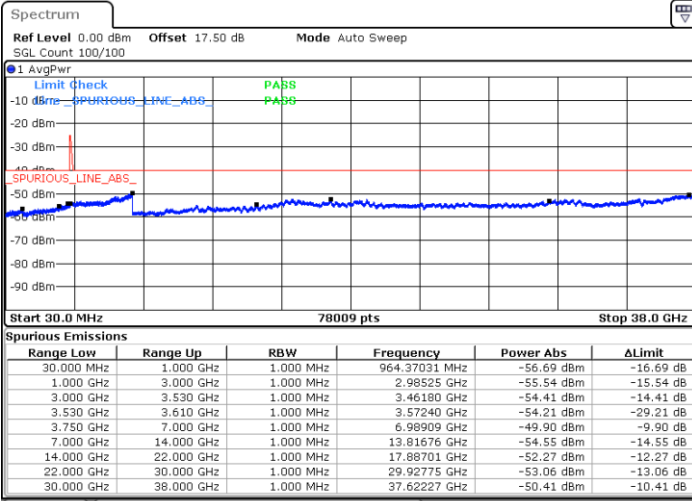

LTE Band 48C / 10MHz+20MHz

16QAM

Middle Channel / 1RB0 and 1RB9

Middle Channel / 1RB49 and 1RB0

Date: 23.MAY.2020 04:16:42

Date: 23.MAY.2020 04:20:36

Middle Channel / FullIRB

N/A

Date: 23.MAY.2020 04:12:48

LTE Band 48C / 10MHz+20MHz

16QAM

Highest Channel / 1RB0 and 1RB99

Highest Channel / 1RB49 and 1RB0

Date: 23.MAY.2020 05:26:15

Date: 23.MAY.2020 05:22:20

Highest Channel / FullIRB