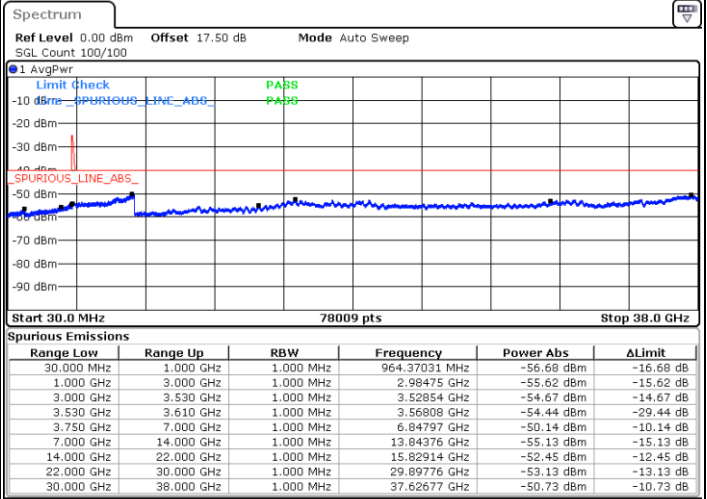

LTE Band 48C / 5MHz+20MHz

QPSK

Middle Channel / 1RB0 and 1RB9

Middle Channel / 1RB24 and 1RB0

Date: 22.MAY.2020 04:17:25

Date: 22.MAY.2020 04:18:43

Middle Channel / FullRB

N/A

Date: 22.MAY.2020 04:10:55

LTE Band 48C / 5MHz+20MHz

QPSK

Highest Channel / 1RB0 and 1RB99

Highest Channel / 1RB24 and 1RB0

Date: 22.MAY.2020 04:52:18

Date: 22.MAY.2020 04:45:47

Highest Channel / FullIRB

N/A

Date: 22.MAY.2020 04:53:37

LTE Band 48C / 10MHz+20MHz

QPSK

Lowest Channel / 1RB0 and 1RB99

Lowest Channel / 1RB49 and 1RB0

Date: 23 MAY 2020 03:34:05

Date: 23 MAY 2020 03:26:46

Lowest Channel / FullIRB

N/A

Date: 23 MAY 2020 03:40:38

LTE Band 48C / 10MHz+20MHz

QPSK

Middle Channel / 1RB0 and 1RB99

Middle Channel / 1RB49 and 1RB0

Date: 23 MAY 2020 04:18:00