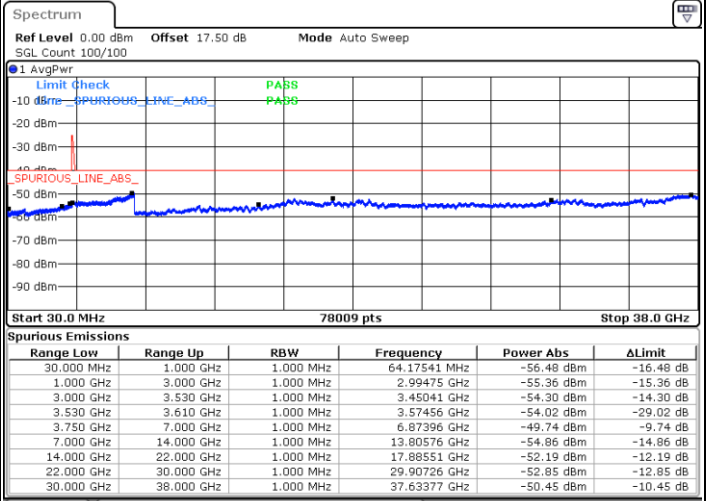

Lowest Channel / 1RB74 and 1RB0

Date: 23 MAY 2020 08:19:55

Date: 23 MAY 2020 08:18:37

Lowest Channel / FullIRB

N/A

Date: 23 MAY 2020 08:26:27

LTE Band 48C / 15MHz+20MHz

QPSK

Middle Channel / 1RB0 and 1RB9

Middle Channel / 1RB74 and 1RB0

Date: 26 MAY 2020 03:11:26

Date: 26 MAY 2020 03:12:44

Middle Channel / FullIRB

N/A

Date: 26 MAY 2020 03:04:53

LTE Band 48C / 15MHz+20MHz

QPSK

Highest Channel / 1RB0 and 1RB99

Highest Channel / 1RB74 and 1RB0

Date: 26 MAY 2020 03:59:26

Date: 26 MAY 2020 03:52:52

Highest Channel / FullIRB

N/A

Date: 26 MAY 2020 04:00:45

LTE Band 48C / 20MHz+5MHz

QPSK

Lowest Channel / 1RB0 and 1RB24

Lowest Channel / 1RB99 and 1RB0

Date: 22.MAY.2020 05:46:03

Date: 22.MAY.2020 05:43:03

Lowest Channel / FullIRB

N/A