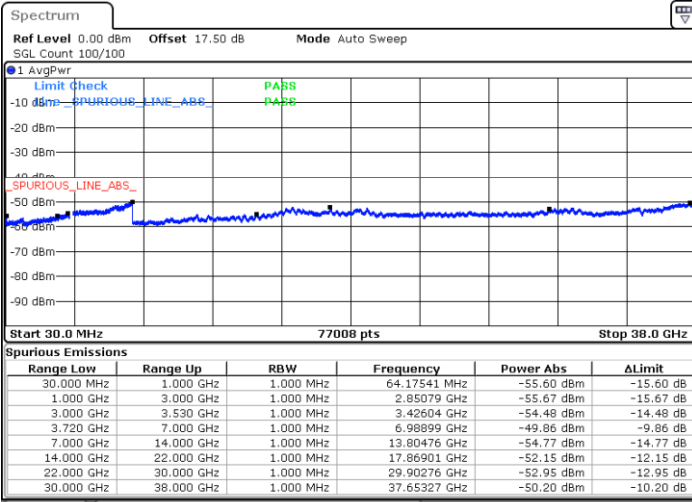

Lowest Channel / 1RB0 and 1RB74

Lowest Channel / 1RB99 and 1RB0

Date: 26 MAY 2020 04:48:12

Date: 26 MAY 2020 04:46:55

Lowest Channel / FullIRB

N/A

Date: 26 MAY 2020 04:54:46

LTE Band 48C / 20MHz+15MHz

QPSK

Middle Channel / 1RB0 and 1RB74

Middle Channel / 1RB99 and 1RB0

Date: 26 MAY 2020 05:55:49

Date: 26 MAY 2020 05:57:06

Middle Channel / FullIRB

N/A

Date: 26 MAY 2020 05:48:23

LTE Band 48C / 20MHz+15MHz

QPSK

Highest Channel / 1RB0 and 1RB74

Highest Channel / 1RB99 and 1RB0

Date: 26 MAY 2020 06:49:34

Date: 26 MAY 2020 06:43:00

Highest Channel / FullIRB

N/A

Date: 26 MAY 2020 06:50:53

LTE Band 48C / 20MHz+20MHz

QPSK

Lowest Channel / 1RB0 and 1RB99

Lowest Channel / 1RB99 and 1RB0

Date: 22.MAY.2020 00:36:34

Date: 22.MAY.2020 00:35:17

Lowest Channel / FullIRB