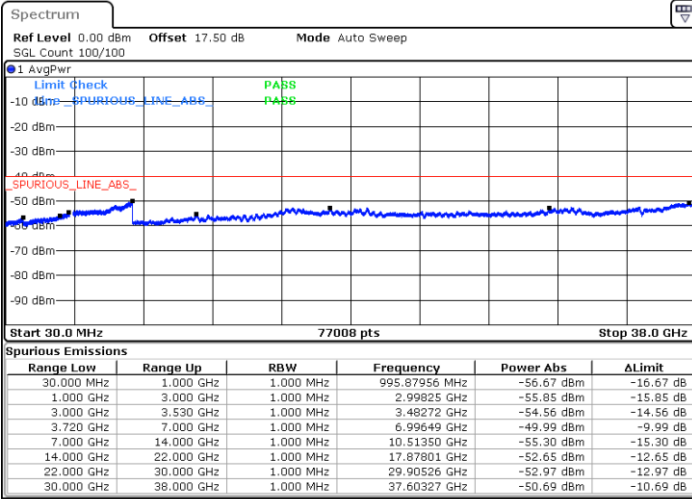

LTE Band 48C / 5MHz+20MHz

QPSK

Middle Channel / 1RB0 and 1RB9

Middle Channel / 1RB24 and 1RB0

Date: 22.MAY.2020 04:17:25

Date: 22.MAY.2020 04:18:43

Middle Channel / FullRB

N/A

Date: 22.MAY.2020 04:10:55

LTE Band 48C / 5MHz+20MHz

QPSK

Highest Channel / 1RB0 and 1RB99

Highest Channel / 1RB24 and 1RB0

Date: 22.MAY.2020 04:52:18

Date: 22.MAY.2020 04:45:47

Highest Channel / FullIRB

N/A

Date: 22.MAY.2020 04:53:37

LTE Band 48C / 10MHz+20MHz

QPSK

Lowest Channel / 1RB0 and 1RB99

Lowest Channel / 1RB49 and 1RB0

Date: 23 MAY 2020 03:34:05

Date: 23 MAY 2020 03:26:46