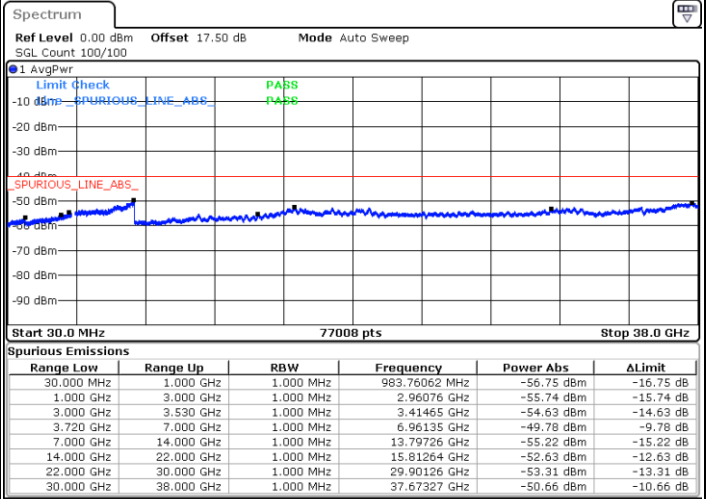

LTE Band 48C / 5MHz+20MHz

QPSK

Middle Channel / 1RB0 and 1RB9

Middle Channel / 1RB24 and 1RB0

Date: 22.MAY.2020 04:17:25

Date: 22.MAY.2020 04:18:43

Middle Channel / FullRB

N/A

Date: 22.MAY.2020 04:10:55

LTE Band 48C / 5MHz+20MHz

QPSK

Highest Channel / 1RB0 and 1RB99

Highest Channel / 1RB24 and 1RB0

Date: 22.MAY.2020 04:52:18

Date: 22.MAY.2020 04:45:47

Highest Channel / FullIRB

N/A

Date: 22.MAY.2020 04:53:37

LTE Band 48C / 10MHz+20MHz

QPSK

Lowest Channel / 1RB0 and 1RB99

Lowest Channel / 1RB49 and 1RB0

Date: 23 MAY 2020 03:34:05

Date: 23 MAY 2020 03:26:46