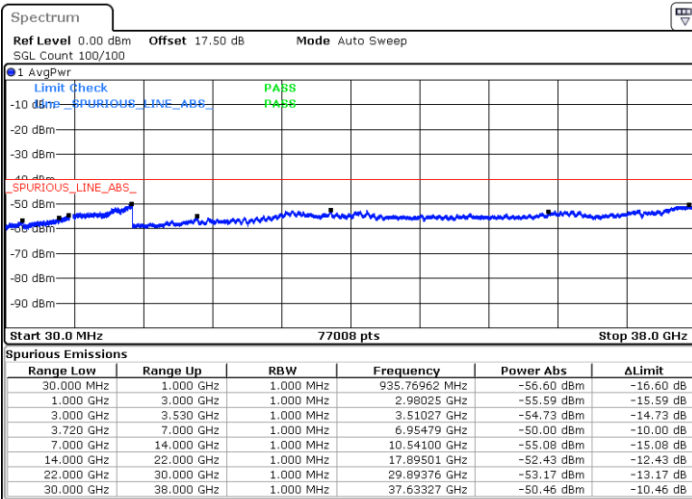

LTE Band 48C / 20MHz+5MHz

QPSK

Lowest Channel / 1RB0 and 1RB24

Lowest Channel / 1RB99 and 1RB0

Date: 22.MAY.2020 05:46:03

Date: 22.MAY.2020 05:43:03

Lowest Channel / FullIRB

N/A

Date: 22.MAY.2020 05:52:35

LTE Band 48C / 20MHz+5MHz

QPSK

Middle Channel / 1RB0 and 1RB24

Middle Channel / 1RB99 and 1RB0

Date: 22.MAY.2020 07:05:46

Date: 22.MAY.2020 07:07:04

Middle Channel / FullIRB

N/A

Date: 22.MAY.2020 06:28:47

LTE Band 48C / 20MHz+5MHz

QPSK

Highest Channel / 1RB0 and 1RB24

Highest Channel / 1RB99 and 1RB0

Date: 22.MAY.2020 07:46:36

Date: 22.MAY.2020 07:40:03

Highest Channel / FullIRB

N/A

Date: 22.MAY.2020 07:47:54

LTE Band 48C / 20MHz+10MHz

QPSK

Lowest Channel / 1RB0 and 1RB49

Lowest Channel / 1RB99 and 1RB0

Date: 23 MAY 2020 06:01:32