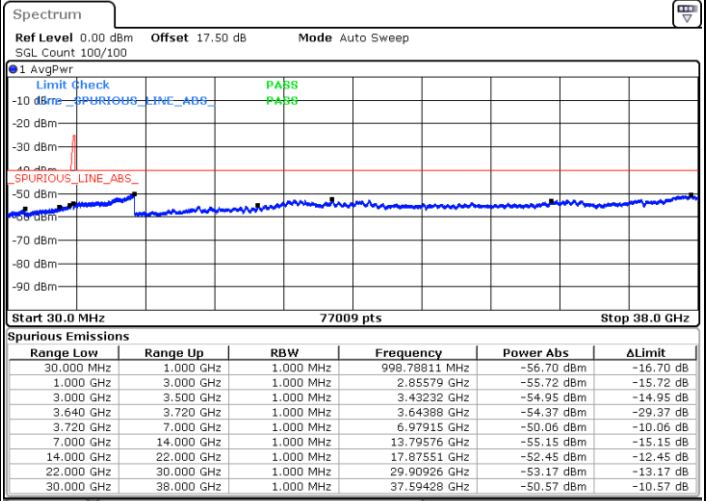

LTE Band 48C / 20MHz+15MHz

QPSK

Highest Channel / 1RB0 and 1RB74

Highest Channel / 1RB99 and 1RB0

Date: 26 MAY 2020 06:49:34

Date: 26 MAY 2020 06:43:00

Highest Channel / FullIRB

N/A

Date: 26 MAY 2020 06:50:53

LTE Band 48C / 20MHz+20MHz

QPSK

Lowest Channel / 1RB0 and 1RB99

Lowest Channel / 1RB99 and 1RB0

Date: 22.MAY.2020 00:36:34

Date: 22.MAY.2020 00:35:17

Lowest Channel / FullIRB

N/A

Date: 22.MAY.2020 00:43:05

LTE Band 48C / 20MHz+20MHz

QPSK

MiddleChannel / 1RB0 and 1RB99

Middle Channel / 1RB99 and 1RB0

Date: 22 MAY 2020 01:35:55

Date: 22 MAY 2020 01:37:13

Middle Channel / FullIRB

N/A

Date: 22 MAY 2020 01:29:26

LTE Band 48C / 20MHz+20MHz

QPSK

Highest Channel / 1RB0 and 1RB99

Highest Channel / 1RB99 and 1RB0

Date: 22.MAY.2020 02:17:05