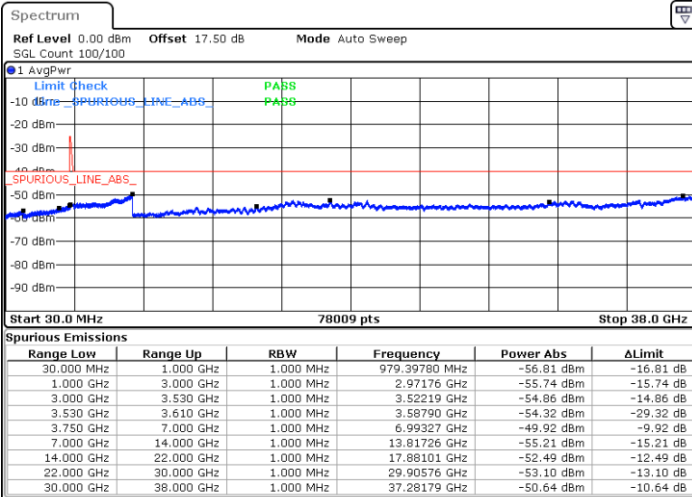

LTE Band 48C / 5MHz+20MHz

QPSK

Middle Channel / 1RB0 and 1RB9

Middle Channel / 1RB24 and 1RB0

Date: 22.MAY.2020 04:17:25

Date: 22.MAY.2020 04:18:43

Middle Channel / FullRB

N/A

Date: 22.MAY.2020 04:10:55

LTE Band 48C / 5MHz+20MHz

QPSK

Highest Channel / 1RB0 and 1RB99

Highest Channel / 1RB24 and 1RB0

Date: 22.MAY.2020 04:52:18

Date: 22.MAY.2020 04:45:47

Highest Channel / FullIRB

N/A

Date: 22.MAY.2020 04:53:37

LTE Band 48C / 10MHz+20MHz

QPSK

Lowest Channel / 1RB0 and 1RB99

Lowest Channel / 1RB49 and 1RB0

Date: 23 MAY 2020 03:34:05

Date: 23 MAY 2020 03:26:46

Lowest Channel / FullIRB

N/A

Date: 23 MAY 2020 03:40:38

LTE Band 48C / 10MHz+20MHz

QPSK

Middle Channel / 1RB0 and 1RB99

Middle Channel / 1RB49 and 1RB0

Date: 23 MAY 2020 04:18:00