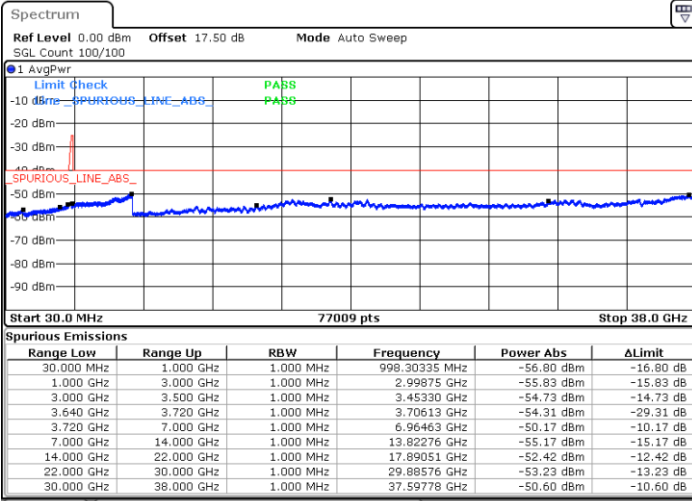

LTE Band 48C / 20MHz+15MHz

QPSK

Highest Channel / 1RB0 and 1RB74

Highest Channel / 1RB99 and 1RB0

Date: 26 MAY 2020 06:49:34

Date: 26 MAY 2020 06:43:00

Highest Channel / FullIRB

N/A

Date: 26 MAY 2020 06:50:53

LTE Band 48C / 20MHz+20MHz

QPSK

Lowest Channel / 1RB0 and 1RB99

Lowest Channel / 1RB99 and 1RB0

Date: 22.MAY.2020 00:36:34

Date: 22.MAY.2020 00:35:17

Lowest Channel / FullIRB

N/A

Date: 22.MAY.2020 00:43:05

LTE Band 48C / 20MHz+20MHz

QPSK

MiddleChannel / 1RB0 and 1RB99

Middle Channel / 1RB99 and 1RB0

Date: 22 MAY 2020 01:35:55

Date: 22 MAY 2020 01:37:13

Middle Channel / FullIRB

N/A

Date: 22 MAY 2020 01:29:26

LTE Band 48C / 20MHz+20MHz

QPSK

Highest Channel / 1RB0 and 1RB99

Highest Channel / 1RB99 and 1RB0

Date: 22.MAY.2020 02:17:05