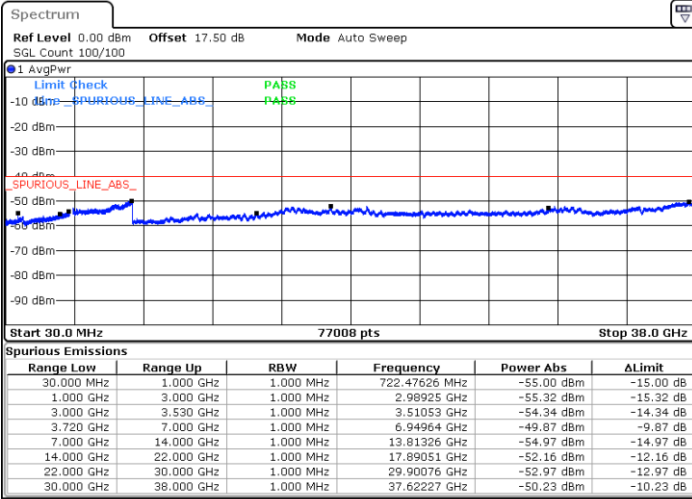

Date: 23 MAY 2020 05:27:33

Date: 23 MAY 2020 05:17:56

Highest Channel / FullIRB

N/A

Date: 23 MAY 2020 05:28:52

LTE Band 48C / 15MHz+20MHz

QPSK

Lowest Channel / 1RB0 and 1RB99

Lowest Channel / 1RB74 and 1RB0

Date: 23 MAY 2020 08:19:55

Date: 23 MAY 2020 08:18:37

Lowest Channel / FullIRB

N/A

Date: 23 MAY 2020 08:26:27

LTE Band 48C / 15MHz+20MHz

QPSK

Middle Channel / 1RB0 and 1RB9

Middle Channel / 1RB74 and 1RB0

Date: 26 MAY 2020 03:11:26

Date: 26 MAY 2020 03:12:44

Middle Channel / FullIRB

N/A

Date: 26 MAY 2020 03:04:53

LTE Band 48C / 15MHz+20MHz

QPSK

Highest Channel / 1RB0 and 1RB99

Highest Channel / 1RB74 and 1RB0

Date: 26 MAY 2020 03:59:26

Date: 26 MAY 2020 03:52:52

Highest Channel / FullIRB

N/A

Date: 26 MAY 2020 04:00:45