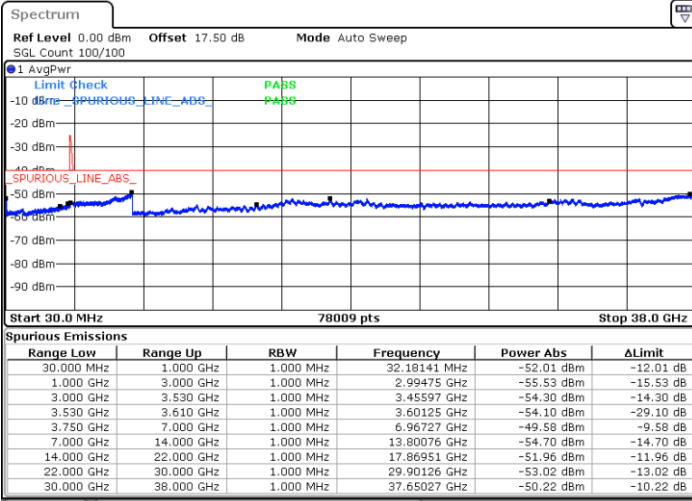

Lowest Channel / 1RB0 and 1RB74

Lowest Channel / 1RB99 and 1RB0

Date: 26 MAY 2020 04:48:12

Date: 26 MAY 2020 04:46:55

Lowest Channel / FullIRB

N/A

Date: 26 MAY 2020 04:54:46

LTE Band 48C / 20MHz+15MHz

QPSK

Middle Channel / 1RB0 and 1RB74

Middle Channel / 1RB99 and 1RB0

Date: 26 MAY 2020 05:55:49

Date: 26 MAY 2020 05:57:06

Middle Channel / FullIRB

N/A

Date: 26 MAY 2020 05:48:23

LTE Band 48C / 20MHz+15MHz

QPSK

Highest Channel / 1RB0 and 1RB74

Highest Channel / 1RB99 and 1RB0

Date: 26 MAY 2020 06:49:34

Date: 26 MAY 2020 06:43:00

Highest Channel / FullIRB

N/A

Date: 26 MAY 2020 06:50:53

LTE Band 48C / 20MHz+20MHz

QPSK

Lowest Channel / 1RB0 and 1RB99

Lowest Channel / 1RB99 and 1RB0

Date: 22.MAY.2020 00:36:34

Date: 22.MAY.2020 00:35:17

Lowest Channel / FullIRB