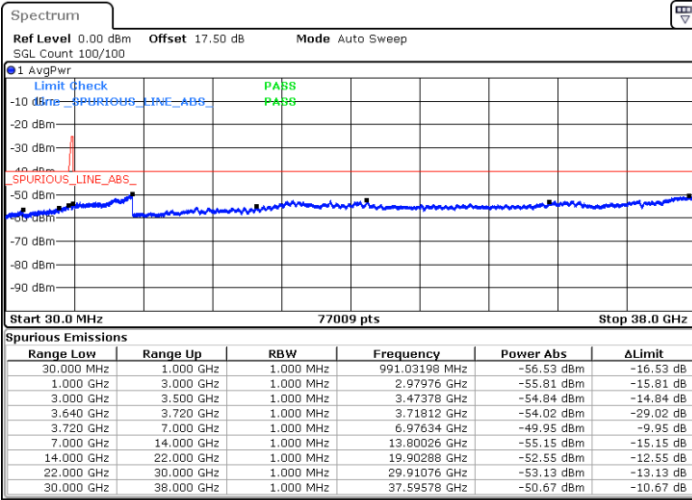

LTE Band 48C / 20MHz+15MHz

QPSK

Highest Channel / 1RB0 and 1RB74

Highest Channel / 1RB99 and 1RB0

Date: 26 MAY 2020 06:49:34

Date: 26 MAY 2020 06:43:00

Highest Channel / FullIRB

N/A

Date: 26 MAY 2020 06:50:53

LTE Band 48C / 20MHz+20MHz

QPSK

Lowest Channel / 1RB0 and 1RB99

Lowest Channel / 1RB99 and 1RB0

Date: 22.MAY.2020 00:36:34

Date: 22.MAY.2020 00:35:17

Lowest Channel / FullIRB

N/A

Date: 22.MAY.2020 00:43:05

LTE Band 48C / 20MHz+20MHz

QPSK

MiddleChannel / 1RB0 and 1RB99

Middle Channel / 1RB99 and 1RB0

Date: 22 MAY 2020 01:35:55

Date: 22 MAY 2020 01:37:13

Middle Channel / FullIRB

N/A

Date: 22 MAY 2020 01:29:26

LTE Band 48C / 20MHz+20MHz

QPSK

Highest Channel / 1RB0 and 1RB99

Highest Channel / 1RB99 and 1RB0

Date: 22.MAY.2020 02:17:05