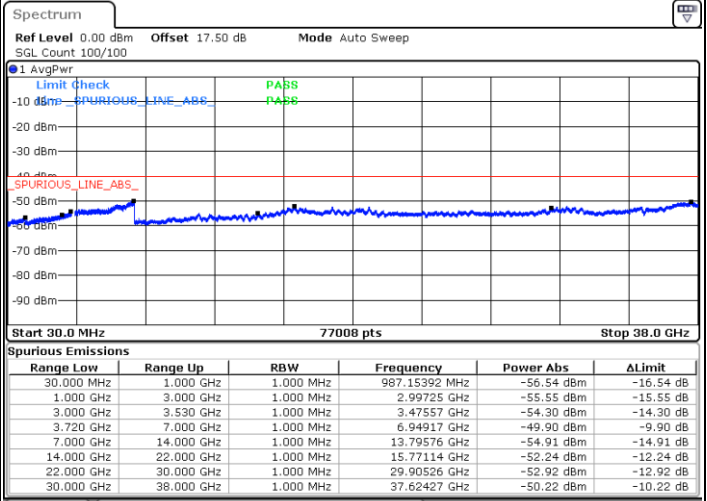

Highest Channel / FullIRB

N/A

Date: 22.MAY.2020 07:47:54

LTE Band 48C / 20MHz+10MHz

QPSK

Lowest Channel / 1RB0 and 1RB49

Lowest Channel / 1RB99 and 1RB0

Date: 23 MAY 2020 06:01:32

Date: 23 MAY 2020 06:00:14

Lowest Channel / FullIRB

N/A

Date: 23 MAY 2020 06:12:06

LTE Band 48C / 20MHz+10MHz

QPSK

Middle Channel / 1RB0 and 1RB49

Middle Channel / 1RB99 and 1RB0

Date: 23 MAY 2020 06:48:43

Date: 23 MAY 2020 06:50:00

Middle Channel / FullIRB

N/A

Date: 23 MAY 2020 06:42:12

LTE Band 48C / 20MHz+10MHz

QPSK

Highest Channel / 1RB0 and 1RB49

Highest Channel / 1RB99 and 1RB0

Date: 23 MAY 2020 07:33:53

Date: 23 MAY 2020 07:26:12

Highest Channel / FullIRB

N/A

Date: 23 MAY 2020 07:35:11

LTE Band 48C / 20MHz+15MHz

QPSK