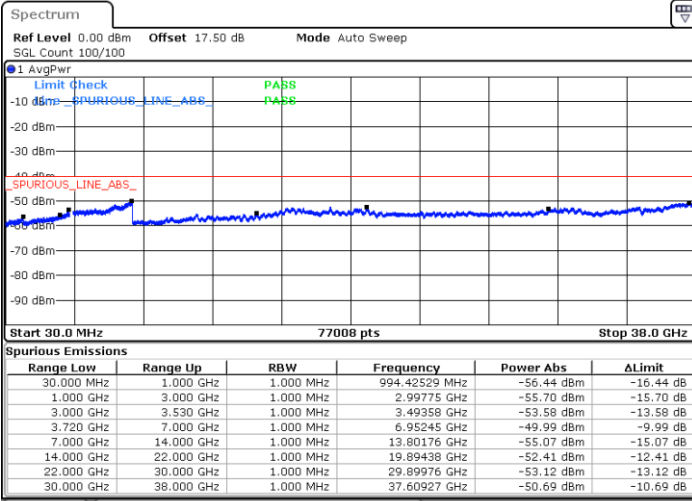

Date: 26 MAY 2020 06:50:53

LTE Band 48C / 20MHz+20MHz

QPSK

Lowest Channel / 1RB0 and 1RB99

Lowest Channel / 1RB99 and 1RB0

Date: 22.MAY.2020 00:36:34

Date: 22.MAY.2020 00:35:17

Lowest Channel / FullIRB

N/A

Date: 22.MAY.2020 00:43:05

LTE Band 48C / 20MHz+20MHz

QPSK

MiddleChannel / 1RB0 and 1RB99

Middle Channel / 1RB99 and 1RB0

Date: 22 MAY 2020 01:35:55

Date: 22 MAY 2020 01:37:13

Middle Channel / FullIRB

N/A

Date: 22 MAY 2020 01:29:26

LTE Band 48C / 20MHz+20MHz

QPSK

Highest Channel / 1RB0 and 1RB99

Highest Channel / 1RB99 and 1RB0

Date: 22.MAY.2020 02:17:05

Date: 22.MAY.2020 02:10:34

Highest Channel / FullIRB

N/A

Date: 22.MAY.2020 02:18:23

LTE Band 48C / 5MHz+20MHz

16QAM

Lowest Channel / 1RB0 and 1RB99

Lowest Channel / 1RB24 and 1RB0