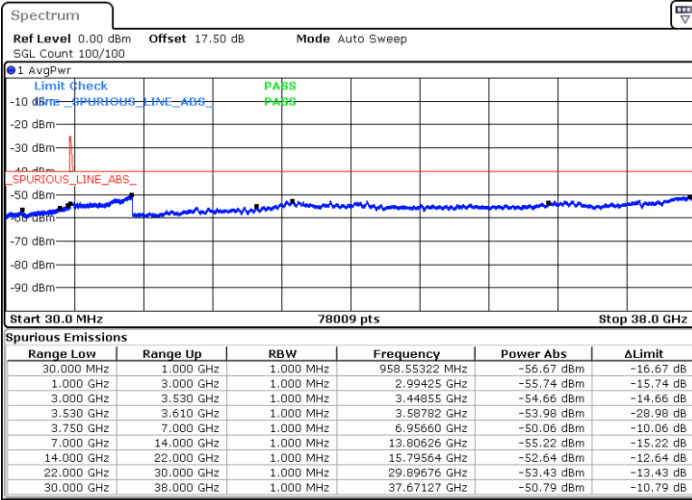

Middle Channel / 1RB24 and 1RB0

Date: 22.MAY.2020 04:16:07

Date: 22.MAY.2020 04:20:00

Middle Channel / FullIRB

N/A

Date: 22.MAY.2020 04:12:13

LTE Band 48C / 5MHz+20MHz

16QAM

Highest Channel / 1RB0 and 1RB99

Highest Channel / 1RB24 and 1RB0

Date: 22.MAY.2020 04:51:00

Date: 22.MAY.2020 04:47:06

Highest Channel / FullIRB

N/A

Date: 22.MAY.2020 04:54:55

LTE Band 48C / 10MHz+20MHz

16QAM

Lowest Channel / 1RB0 and 1RB99

Lowest Channel / 1RB49 and 1RB0

Date: 23 MAY 2020 03:35:23

Date: 23 MAY 2020 03:25:28

Lowest Channel / FullIRB

N/A

Date: 23 MAY 2020 03:39:19