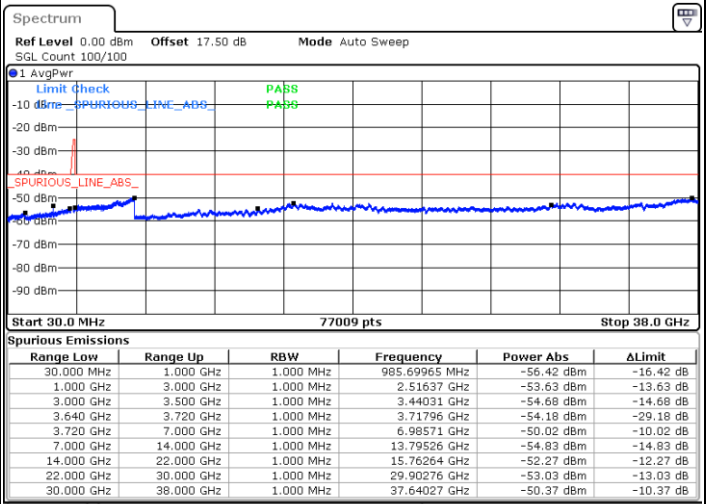

Date: 22.MAY.2020 04:10:55

LTE Band 48C / 5MHz+20MHz

QPSK

Highest Channel / 1RB0 and 1RB99

Highest Channel / 1RB24 and 1RB0

Date: 22.MAY.2020 04:52:18

Date: 22.MAY.2020 04:45:47

Highest Channel / FullIRB

N/A

Date: 22.MAY.2020 04:53:37

LTE Band 48C / 10MHz+20MHz

QPSK

Lowest Channel / 1RB0 and 1RB99

Lowest Channel / 1RB49 and 1RB0

Date: 23 MAY 2020 03:34:05

Date: 23 MAY 2020 03:26:46

Lowest Channel / FullIRB

N/A

Date: 23 MAY 2020 03:40:38

LTE Band 48C / 10MHz+20MHz

QPSK

Middle Channel / 1RB0 and 1RB99

Middle Channel / 1RB49 and 1RB0

Date: 23 MAY 2020 04:18:00

Date: 23 MAY 2020 04:19:17

Middle Channel / FullIRB

N/A

Date: 23 MAY 2020 04:11:29

LTE Band 48C / 10MHz+20MHz

QPSK

Highest Channel / 1RB0 and 1RB99

Highest Channel / 1RB49 and 1RB0