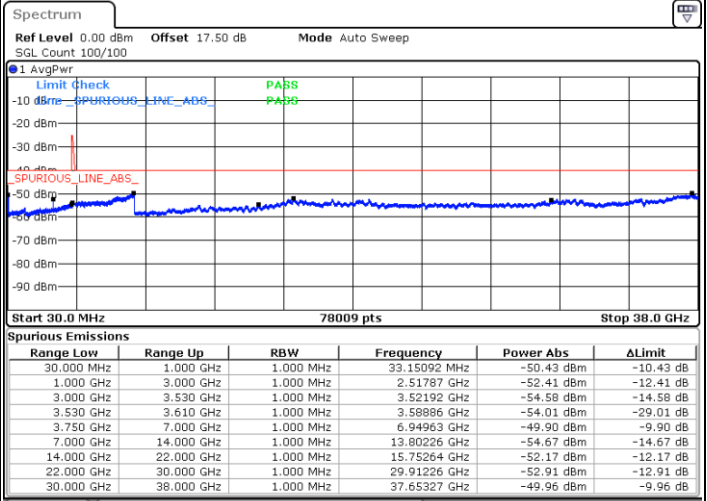

Lowest Channel / 1RB0 and 1RB74

Lowest Channel / 1RB99 and 1RB0

Date: 26 MAY 2020 04:48:12

Date: 26 MAY 2020 04:46:55

Lowest Channel / FullIRB

N/A

Date: 26 MAY 2020 04:54:46

LTE Band 48C / 20MHz+15MHz

LTE Band 48C / 20MHz+15MHz

QPSK

Highest Channel / 1RB0 and 1RB74

Highest Channel / 1RB99 and 1RB0

Date: 26 MAY 2020 06:49:34

Date: 26 MAY 2020 06:43:00

Highest Channel / FullIRB

N/A

Date: 26 MAY 2020 06:50:53

LTE Band 48C / 20MHz+20MHz

QPSK

Lowest Channel / 1RB0 and 1RB99

Lowest Channel / 1RB99 and 1RB0

Date: 22.MAY.2020 00:36:34

Date: 22.MAY.2020 00:35:17

Lowest Channel / FullIRB