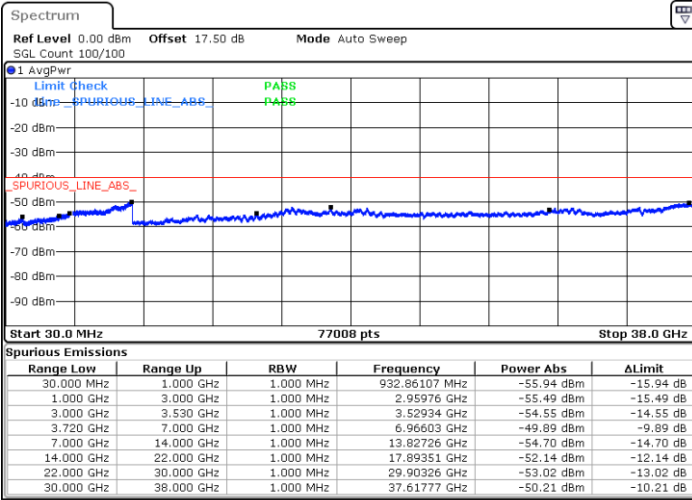

Lowest Channel / 1RB74 and 1RB0

Date: 23 MAY 2020 08:19:55

Date: 23 MAY 2020 08:18:37

Lowest Channel / FullIRB

N/A

Date: 23 MAY 2020 08:26:27

LTE Band 48C / 15MHz+20MHz

QPSK

Middle Channel / 1RB0 and 1RB9

Middle Channel / 1RB74 and 1RB0

Date: 26 MAY 2020 03:11:26

Date: 26 MAY 2020 03:12:44

Middle Channel / FullIRB

N/A

Date: 26 MAY 2020 03:04:53

LTE Band 48C / 15MHz+20MHz

QPSK

Highest Channel / 1RB0 and 1RB99

Highest Channel / 1RB74 and 1RB0

Date: 26 MAY 2020 03:59:26

Date: 26 MAY 2020 03:52:52

Highest Channel / FullIRB

N/A

Date: 26 MAY 2020 04:00:45

LTE Band 48C / 20MHz+5MHz

QPSK

Lowest Channel / 1RB0 and 1RB24

Lowest Channel / 1RB99 and 1RB0

Date: 22.MAY.2020 05:46:03

Date: 22.MAY.2020 05:43:03

Lowest Channel / FullIRB

N/A