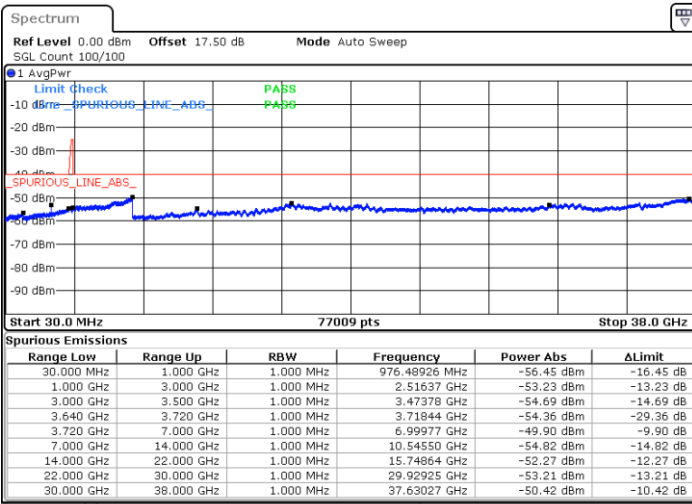

Date: 22.MAY.2020 04:10:55

LTE Band 48C / 5MHz+20MHz

QPSK

Highest Channel / 1RB0 and 1RB99

Highest Channel / 1RB24 and 1RB0

Date: 22.MAY.2020 04:52:18

Date: 22.MAY.2020 04:45:47

Highest Channel / FullIRB

N/A

Date: 22.MAY.2020 04:53:37

LTE Band 48C / 10MHz+20MHz

QPSK

Lowest Channel / 1RB0 and 1RB99

Lowest Channel / 1RB49 and 1RB0

Date: 23 MAY 2020 03:34:05

Date: 23 MAY 2020 03:26:46

Lowest Channel / FullIRB

N/A

Date: 23 MAY 2020 03:40:38

LTE Band 48C / 10MHz+20MHz

QPSK

Middle Channel / 1RB0 and 1RB99

Middle Channel / 1RB49 and 1RB0

Date: 23 MAY 2020 04:18:00

Date: 23 MAY 2020 04:19:17

Middle Channel / FullIRB

N/A

Date: 23 MAY 2020 04:11:29

LTE Band 48C / 10MHz+20MHz

QPSK

Highest Channel / 1RB0 and 1RB99

Highest Channel / 1RB49 and 1RB0