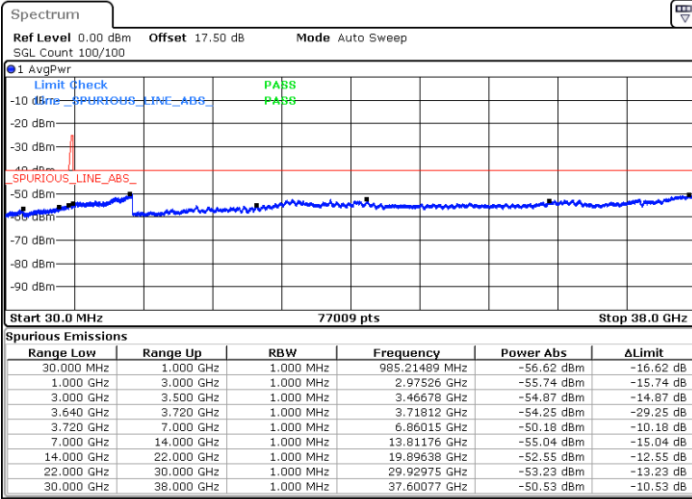

Middle Channel / FullIRB

N/A

Date: 22 MAY 2020 01:29:26

LTE Band 48C / 20MHz+20MHz

QPSK

Highest Channel / 1RB0 and 1RB99

Highest Channel / 1RB99 and 1RB0

Date: 22.MAY.2020 02:17:05

Date: 22.MAY.2020 02:10:34

Highest Channel / FullIRB

N/A

Date: 22.MAY.2020 02:18:23

LTE Band 48C / 5MHz+20MHz

16QAM

Lowest Channel / 1RB0 and 1RB99

Lowest Channel / 1RB24 and 1RB0

Date: 22.MAY.2020 03:18:55

Date: 22.MAY.2020 03:15:00

Lowest Channel / FullIRB

N/A

Date: 22.MAY.2020 03:22:50

LTE Band 48C / 5MHz+20MHz

16QAM

Middle Channel / 1RB0 and 1RB9