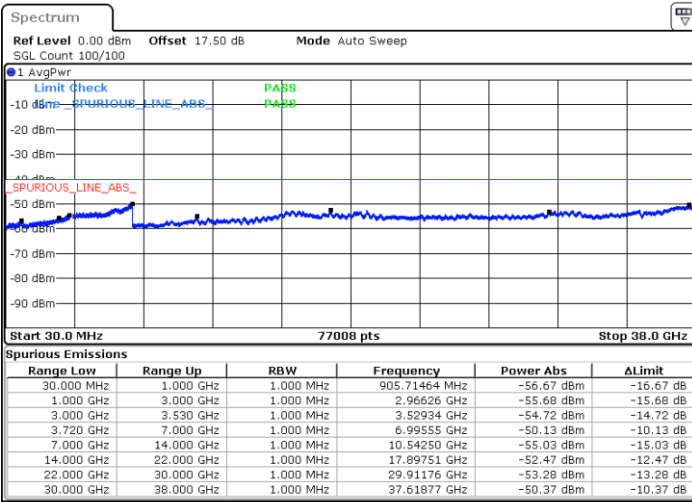

LTE Band 48C / 20MHz+5MHz

QPSK

Lowest Channel / 1RB0 and 1RB24

Lowest Channel / 1RB99 and 1RB0

Date: 22.MAY.2020 05:46:03

Date: 22.MAY.2020 05:43:03

Lowest Channel / FullIRB

N/A

Date: 22.MAY.2020 05:52:35

LTE Band 48C / 20MHz+5MHz

QPSK

Middle Channel / 1RB0 and 1RB24

Middle Channel / 1RB99 and 1RB0

Date: 22.MAY.2020 07:05:46

Date: 22.MAY.2020 07:07:04

Middle Channel / FullIRB

N/A

Date: 22.MAY.2020 06:28:47

LTE Band 48C / 20MHz+5MHz

QPSK

Highest Channel / 1RB0 and 1RB24

Highest Channel / 1RB99 and 1RB0

Date: 22.MAY.2020 07:46:36

Date: 22.MAY.2020 07:40:03

Highest Channel / FullIRB

N/A

Date: 22.MAY.2020 07:47:54

LTE Band 48C / 20MHz+10MHz

QPSK

Lowest Channel / 1RB0 and 1RB49

Lowest Channel / 1RB99 and 1RB0

Date: 23 MAY 2020 06:01:32