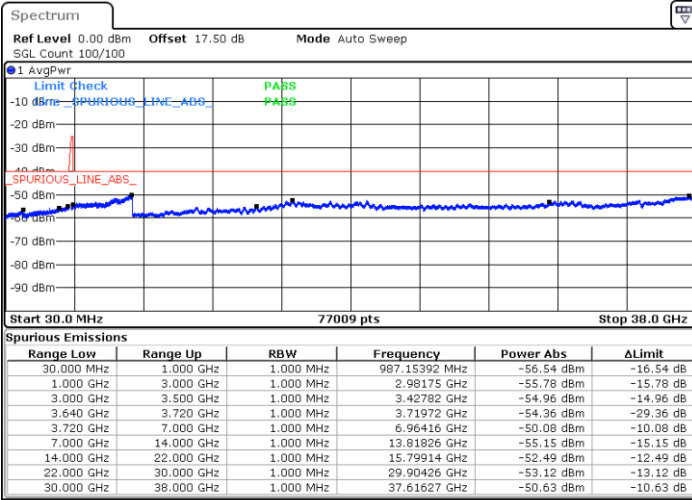

Middle Channel / FullIRB

N/A

Date: 22 MAY 2020 01:29:26

LTE Band 48C / 20MHz+20MHz

QPSK

Highest Channel / 1RB0 and 1RB99

Highest Channel / 1RB99 and 1RB0

Date: 22.MAY.2020 02:17:05

Date: 22.MAY.2020 02:10:34

Highest Channel / FullIRB

N/A

Date: 22.MAY.2020 02:18:23

LTE Band 48C / 5MHz+20MHz

16QAM

Lowest Channel / 1RB0 and 1RB99

Lowest Channel / 1RB24 and 1RB0

Date: 22.MAY.2020 03:18:55

Date: 22.MAY.2020 03:15:00

Lowest Channel / FullIRB

N/A

Date: 22.MAY.2020 03:22:50

LTE Band 48C / 5MHz+20MHz

16QAM

Middle Channel / 1RB0 and 1RB9

Highest Channel / 1RB0 and 1RB99

Highest Channel / 1RB24 and 1RB0

Date: 22.MAY.2020 04:51:00

Date: 22.MAY.2020 04:47:06

Highest Channel / FullIRB

N/A

Date: 22.MAY.2020 04:54:55

LTE Band 48C / 10MHz+20MHz