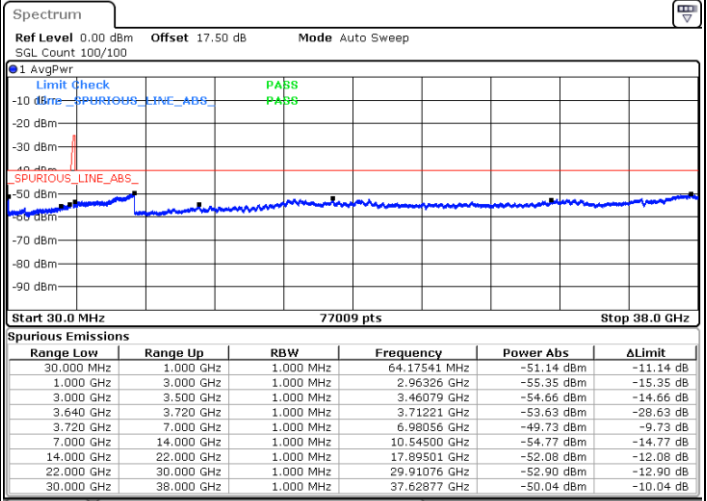

Date: 23 MAY 2020 06:48:43

Date: 23 MAY 2020 06:50:00

Middle Channel / FullIRB

N/A

Date: 23 MAY 2020 06:42:12

LTE Band 48C / 20MHz+10MHz

QPSK

Highest Channel / 1RB0 and 1RB49

Highest Channel / 1RB99 and 1RB0

Date: 23 MAY 2020 07:33:53

Date: 23 MAY 2020 07:26:12

Highest Channel / FullIRB

N/A

Date: 23 MAY 2020 07:35:11

LTE Band 48C / 20MHz+15MHz

QPSK

Lowest Channel / 1RB0 and 1RB74

Lowest Channel / 1RB99 and 1RB0

Date: 26 MAY 2020 04:48:12

Date: 26 MAY 2020 04:46:55

Lowest Channel / FullIRB

N/A

Date: 26 MAY 2020 04:54:46

LTE Band 48C / 20MHz+15MHz