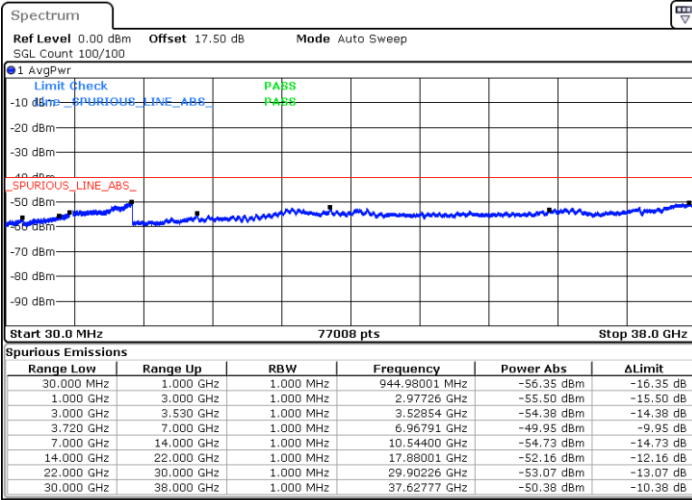

Highest Channel / FullIRB

N/A

Date: 22.MAY.2020 07:47:54

LTE Band 48C / 20MHz+10MHz

QPSK

Lowest Channel / 1RB0 and 1RB49

Lowest Channel / 1RB99 and 1RB0

Date: 23 MAY 2020 06:01:32

Date: 23 MAY 2020 06:00:14

Lowest Channel / FullIRB

N/A

Date: 23 MAY 2020 06:12:06

LTE Band 48C / 20MHz+10MHz

QPSK

Middle Channel / 1RB0 and 1RB49

Middle Channel / 1RB99 and 1RB0

Date: 23 MAY 2020 06:48:43

Date: 23 MAY 2020 06:50:00

Middle Channel / FullIRB

N/A

Date: 23 MAY 2020 06:42:12

LTE Band 48C / 20MHz+10MHz

QPSK

Highest Channel / 1RB0 and 1RB49

Highest Channel / 1RB99 and 1RB0

Date: 23 MAY 2020 07:33:53

Date: 23 MAY 2020 07:26:12

Highest Channel / FullIRB

N/A

Date: 23 MAY 2020 07:35:11

LTE Band 48C / 20MHz+15MHz

QPSK