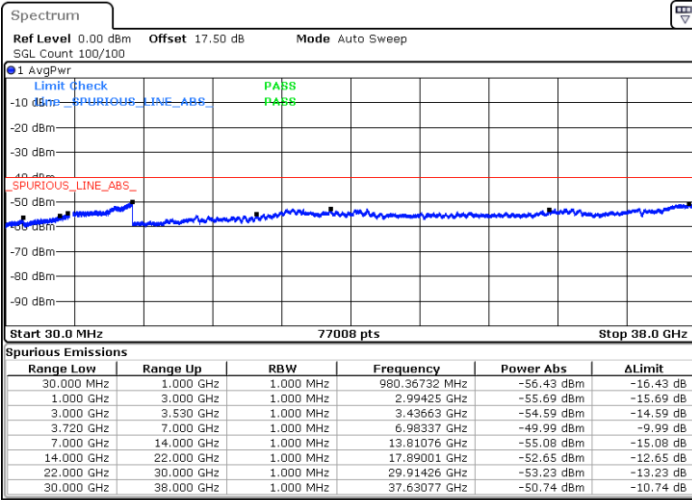

Date: 22.MAY.2020 02:10:34

Highest Channel / FullIRB

N/A

Date: 22.MAY.2020 02:18:23

LTE Band 48C / 5MHz+20MHz

16QAM

Lowest Channel / 1RB0 and 1RB99

Lowest Channel / 1RB24 and 1RB0

Date: 22.MAY.2020 03:18:55

Date: 22.MAY.2020 03:15:00

Lowest Channel / FullIRB

N/A

Date: 22.MAY.2020 03:22:50

LTE Band 48C / 5MHz+20MHz

16QAM

Middle Channel / 1RB0 and 1RB9

Middle Channel / 1RB24 and 1RB0

Date: 22.MAY.2020 04:16:07

Date: 22.MAY.2020 04:20:00

Middle Channel / FullIRB

N/A

Date: 22.MAY.2020 04:12:13

LTE Band 48C / 5MHz+20MHz

16QAM

Highest Channel / 1RB0 and 1RB99

Highest Channel / 1RB24 and 1RB0

Date: 22.MAY.2020 04:51:00

Date: 22.MAY.2020 04:47:06

Highest Channel / FullIRB

N/A

Date: 22.MAY.2020 04:54:55

LTE Band 48C / 10MHz+20MHz