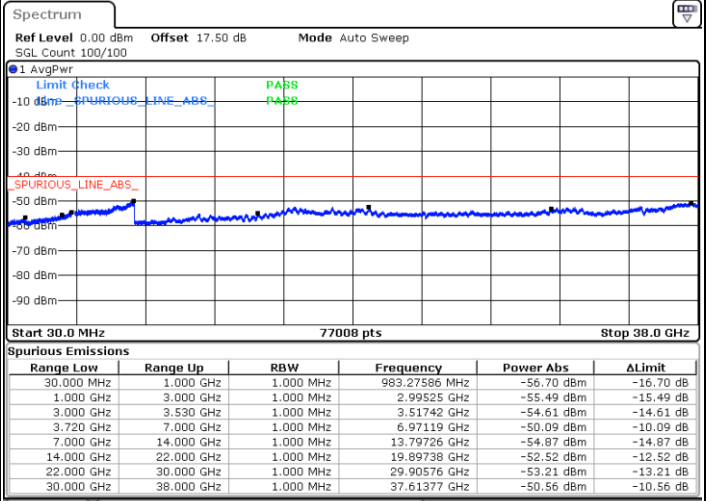

Date: 26 MAY 2020 06:50:53

LTE Band 48C / 20MHz+20MHz

QPSK

Lowest Channel / 1RB0 and 1RB99

Lowest Channel / 1RB99 and 1RB0

Date: 22.MAY.2020 00:36:34

Date: 22.MAY.2020 00:35:17

Lowest Channel / FullIRB

N/A

Date: 22.MAY.2020 00:43:05

LTE Band 48C / 20MHz+20MHz

QPSK

MiddleChannel / 1RB0 and 1RB99

Middle Channel / 1RB99 and 1RB0

Date: 22 MAY 2020 01:35:55

Date: 22 MAY 2020 01:37:13

Middle Channel / FullIRB

N/A

Date: 22 MAY 2020 01:29:26

LTE Band 48C / 20MHz+20MHz

QPSK

Highest Channel / 1RB0 and 1RB99

Highest Channel / 1RB99 and 1RB0

Date: 22.MAY.2020 02:17:05

Date: 22.MAY.2020 02:10:34

Highest Channel / FullIRB

N/A

Date: 22.MAY.2020 02:18:23

LTE Band 48C / 5MHz+20MHz

16QAM

Lowest Channel / 1RB0 and 1RB99

Lowest Channel / 1RB24 and 1RB0