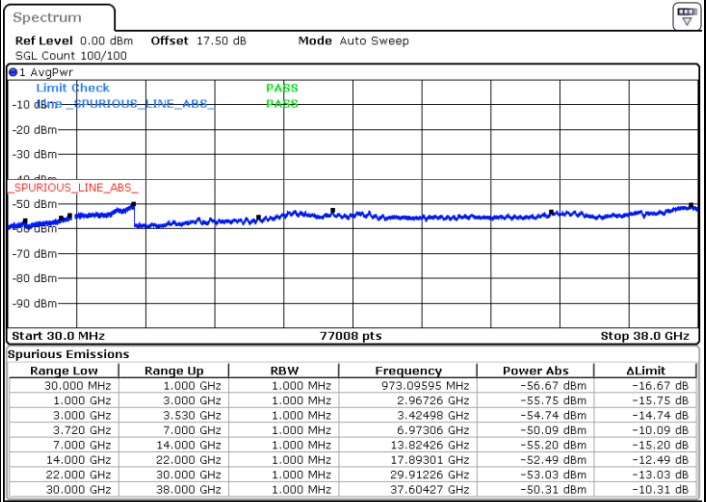

LTE Band 48C / 20MHz+5MHz

QPSK

Lowest Channel / 1RB0 and 1RB24

Lowest Channel / 1RB99 and 1RB0

Date: 22.MAY.2020 05:46:03

Date: 22.MAY.2020 05:43:03

Lowest Channel / FullIRB

N/A

Date: 22.MAY.2020 05:52:35

LTE Band 48C / 20MHz+5MHz

QPSK

Middle Channel / 1RB0 and 1RB24

Middle Channel / 1RB99 and 1RB0

Date: 22.MAY.2020 07:05:46

Date: 22.MAY.2020 07:07:04

Middle Channel / FullIRB

N/A

Date: 22.MAY.2020 06:28:47

LTE Band 48C / 20MHz+5MHz

QPSK

Highest Channel / 1RB0 and 1RB24

Highest Channel / 1RB99 and 1RB0

Date: 22.MAY.2020 07:46:36

Date: 22.MAY.2020 07:40:03

Highest Channel / FullIRB

N/A

Date: 22.MAY.2020 07:47:54

LTE Band 48C / 20MHz+10MHz

QPSK

Lowest Channel / 1RB0 and 1RB49

Lowest Channel / 1RB99 and 1RB0

Date: 23 MAY 2020 06:01:32