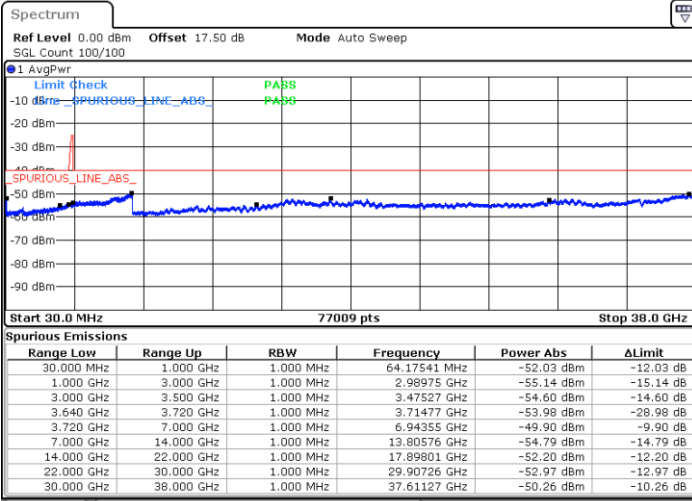

Date: 23 MAY 2020 06:48:43

Date: 23 MAY 2020 06:50:00

Middle Channel / FullIRB

N/A

Date: 23 MAY 2020 06:42:12

LTE Band 48C / 20MHz+10MHz

QPSK

Highest Channel / 1RB0 and 1RB49

Highest Channel / 1RB99 and 1RB0

Date: 23 MAY 2020 07:33:53

Date: 23 MAY 2020 07:26:12

Highest Channel / FullIRB

N/A

Date: 23 MAY 2020 07:35:11

LTE Band 48C / 20MHz+15MHz

QPSK

Lowest Channel / 1RB0 and 1RB74

Lowest Channel / 1RB99 and 1RB0

Date: 26 MAY 2020 04:48:12

Date: 26 MAY 2020 04:46:55

Lowest Channel / FullIRB

N/A

Date: 26 MAY 2020 04:54:46

LTE Band 48C / 20MHz+15MHz