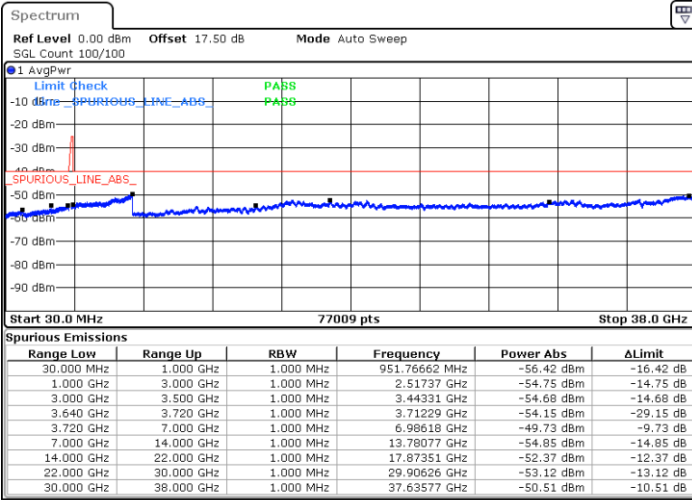

N/A

Date: 22.MAY.2020 06:28:47

LTE Band 48C / 20MHz+5MHz

QPSK

Highest Channel / 1RB0 and 1RB24

Highest Channel / 1RB99 and 1RB0

Date: 22.MAY.2020 07:46:36

Date: 22.MAY.2020 07:40:03

Highest Channel / FullIRB

N/A

Date: 22.MAY.2020 07:47:54

LTE Band 48C / 20MHz+10MHz

QPSK

Lowest Channel / 1RB0 and 1RB49

Lowest Channel / 1RB99 and 1RB0

Date: 23 MAY 2020 06:01:32

Date: 23 MAY 2020 06:00:14

Lowest Channel / FullIRB

N/A

Date: 23 MAY 2020 06:12:06

LTE Band 48C / 20MHz+10MHz

QPSK

Middle Channel / 1RB0 and 1RB49

Middle Channel / 1RB99 and 1RB0

Date: 23 MAY 2020 06:48:43

Date: 23 MAY 2020 06:50:00

Middle Channel / FullIRB

N/A

Date: 23 MAY 2020 06:42:12

LTE Band 48C / 20MHz+10MHz

QPSK

Highest Channel / 1RB0 and 1RB49