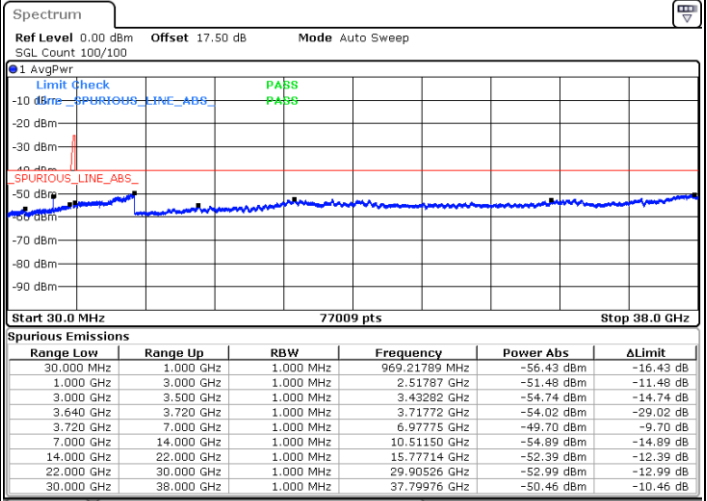

N/A

Date: 22.MAY.2020 06:28:47

LTE Band 48C / 20MHz+5MHz

QPSK

Highest Channel / 1RB0 and 1RB24

Highest Channel / 1RB99 and 1RB0

Date: 22.MAY.2020 07:46:36

Date: 22.MAY.2020 07:40:03

Highest Channel / FullIRB

N/A

Date: 22.MAY.2020 07:47:54

LTE Band 48C / 20MHz+10MHz

QPSK

Lowest Channel / 1RB0 and 1RB49

Lowest Channel / 1RB99 and 1RB0

Date: 23 MAY 2020 06:01:32

Date: 23 MAY 2020 06:00:14

Lowest Channel / FullIRB

N/A

Date: 23 MAY 2020 06:12:06

LTE Band 48C / 20MHz+10MHz

QPSK

Middle Channel / 1RB0 and 1RB49

Middle Channel / 1RB99 and 1RB0

Date: 23 MAY 2020 06:48:43

Date: 23 MAY 2020 06:50:00

Middle Channel / FullIRB

N/A

Date: 23 MAY 2020 06:42:12

LTE Band 48C / 20MHz+10MHz

QPSK

Highest Channel / 1RB0 and 1RB49