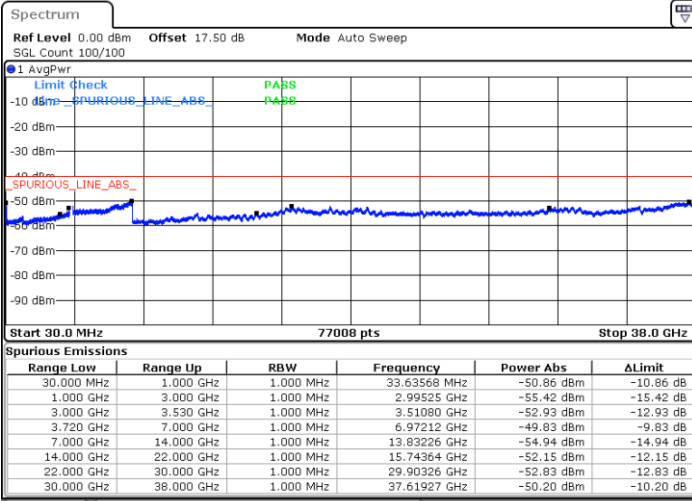

Highest Channel / 1RB99 and 1RB0

Date: 23 MAY 2020 07:33:53

Date: 23 MAY 2020 07:26:12

Highest Channel / FullIRB

N/A

Date: 23 MAY 2020 07:35:11

LTE Band 48C / 20MHz+15MHz

QPSK

Lowest Channel / 1RB0 and 1RB74

Lowest Channel / 1RB99 and 1RB0

Date: 26 MAY 2020 04:48:12

Date: 26 MAY 2020 04:46:55

Lowest Channel / FullIRB

N/A

Date: 26 MAY 2020 04:54:46

LTE Band 48C / 20MHz+15MHz

QPSK

Middle Channel / 1RB0 and 1RB74

Middle Channel / 1RB99 and 1RB0

Date: 26 MAY 2020 05:55:49

Date: 26 MAY 2020 05:57:06

Middle Channel / FullIRB

N/A

Date: 26 MAY 2020 05:48:23

LTE Band 48C / 20MHz+15MHz

QPSK

Highest Channel / 1RB0 and 1RB74

Highest Channel / 1RB99 and 1RB0

Date: 26 MAY 2020 06:49:34

Date: 26 MAY 2020 06:43:00

Highest Channel / FullIRB

N/A