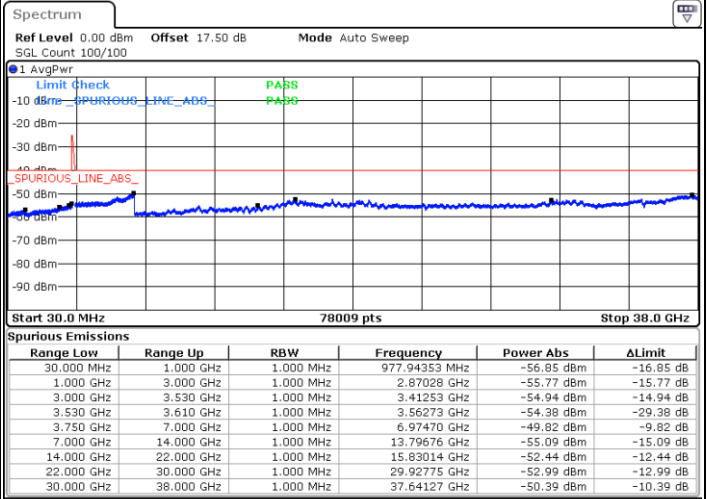

Date: 22.MAY.2020 05:52:35

LTE Band 48C / 20MHz+5MHz

QPSK

Middle Channel / 1RB0 and 1RB24

Middle Channel / 1RB99 and 1RB0

Date: 22.MAY.2020 07:05:46

Date: 22.MAY.2020 07:07:04

Middle Channel / FullIRB

N/A

Date: 22.MAY.2020 06:28:47

LTE Band 48C / 20MHz+5MHz

QPSK

Highest Channel / 1RB0 and 1RB24

Highest Channel / 1RB99 and 1RB0

Date: 22.MAY.2020 07:46:36

Date: 22.MAY.2020 07:40:03

Highest Channel / FullIRB

N/A

Date: 22.MAY.2020 07:47:54

LTE Band 48C / 20MHz+10MHz

QPSK

Lowest Channel / 1RB0 and 1RB49

Lowest Channel / 1RB99 and 1RB0

Date: 23 MAY 2020 06:01:32

Date: 23 MAY 2020 06:00:14

Lowest Channel / FullIRB

N/A

Date: 23 MAY 2020 06:12:06

LTE Band 48C / 20MHz+10MHz

QPSK

Middle Channel / 1RB0 and 1RB49

Middle Channel / 1RB99 and 1RB0