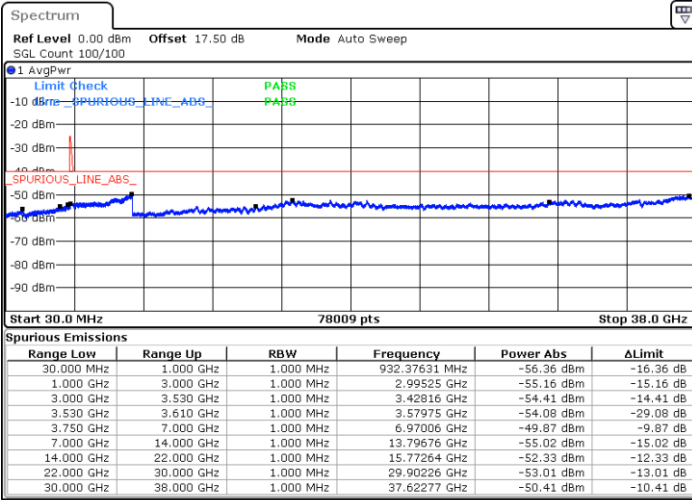

Highest Channel / FullIRB

N/A

Date: 23.MAY.2020 05:30:11