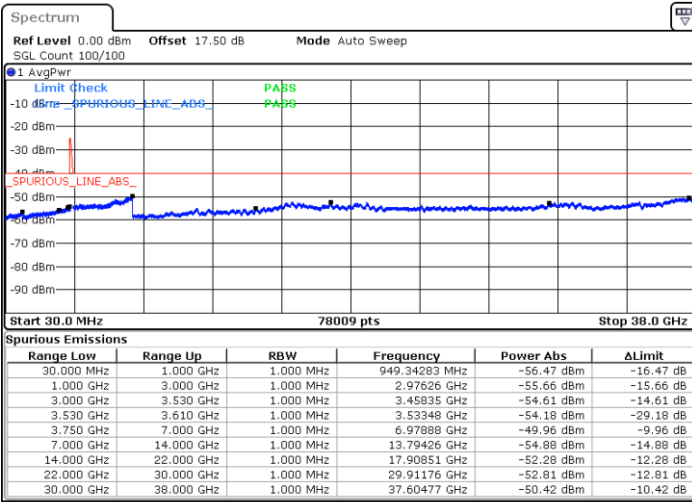

Lowest Channel / FullIRB

N/A

Date: 23 MAY 2020 03:40:38

LTE Band 48C / 10MHz+20MHz

QPSK

Middle Channel / 1RB0 and 1RB99

Middle Channel / 1RB49 and 1RB0

Date: 23 MAY 2020 04:18:00

Date: 23 MAY 2020 04:19:17

Middle Channel / FullIRB

N/A

Date: 23 MAY 2020 04:11:29

LTE Band 48C / 10MHz+20MHz

QPSK

Highest Channel / 1RB0 and 1RB99

Highest Channel / 1RB49 and 1RB0

Date: 23 MAY 2020 05:27:33

Date: 23 MAY 2020 05:17:56

Highest Channel / FullIRB

N/A

Date: 23 MAY 2020 05:28:52

LTE Band 48C / 15MHz+20MHz

QPSK

Lowest Channel / 1RB0 and 1RB99

Lowest Channel / 1RB74 and 1RB0

Date: 23 MAY 2020 08:19:55

Date: 23 MAY 2020 08:18:37

Lowest Channel / FullIRB

N/A

Date: 23 MAY 2020 08:26:27

LTE Band 48C / 15MHz+20MHz

QPSK