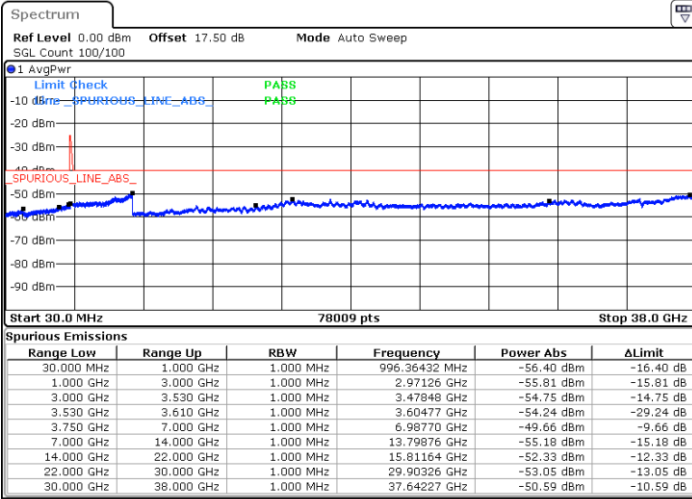

Date: 22.MAY.2020 05:52:35

LTE Band 48C / 20MHz+5MHz

QPSK

Middle Channel / 1RB0 and 1RB24

Middle Channel / 1RB99 and 1RB0

Date: 22.MAY.2020 07:05:46

Date: 22.MAY.2020 07:07:04

Middle Channel / FullIRB

N/A

Date: 22.MAY.2020 06:28:47

LTE Band 48C / 20MHz+5MHz

QPSK

Highest Channel / 1RB0 and 1RB24

Highest Channel / 1RB99 and 1RB0

Date: 22.MAY.2020 07:46:36

Date: 22.MAY.2020 07:40:03

Highest Channel / FullIRB

N/A

Date: 22.MAY.2020 07:47:54

LTE Band 48C / 20MHz+10MHz

QPSK

Lowest Channel / 1RB0 and 1RB49

Lowest Channel / 1RB99 and 1RB0

Date: 23 MAY 2020 06:01:32

Date: 23 MAY 2020 06:00:14

Lowest Channel / FullIRB

N/A

Date: 23 MAY 2020 06:12:06

LTE Band 48C / 20MHz+10MHz

QPSK

Middle Channel / 1RB0 and 1RB49

Middle Channel / 1RB99 and 1RB0