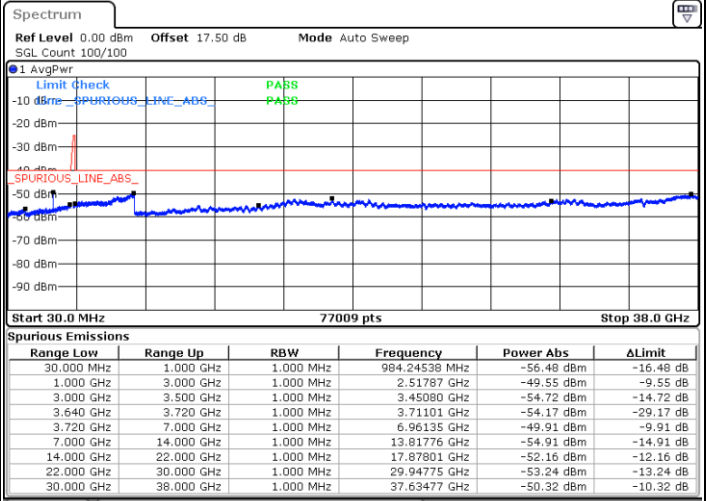

Middle Channel / 1RB24 and 1RB0

Date: 22.MAY.2020 04:16:07

Date: 22.MAY.2020 04:20:00

Middle Channel / FullIRB

N/A

Date: 22.MAY.2020 04:12:13

LTE Band 48C / 5MHz+20MHz

16QAM

Highest Channel / 1RB0 and 1RB99

Highest Channel / 1RB24 and 1RB0

Date: 22.MAY.2020 04:51:00

Date: 22.MAY.2020 04:47:06

Highest Channel / FullIRB

N/A

Date: 22.MAY.2020 04:54:55

LTE Band 48C / 10MHz+20MHz

16QAM

Lowest Channel / 1RB0 and 1RB99

Lowest Channel / 1RB49 and 1RB0

Date: 23 MAY 2020 03:35:23

Date: 23 MAY 2020 03:25:28

Lowest Channel / FullIRB

N/A

Date: 23 MAY 2020 03:39:19