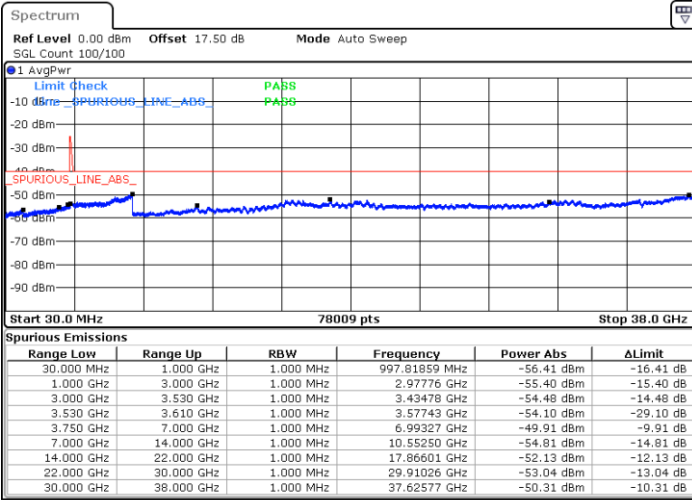

Middle Channel / 1RB0 and 1RB9

Middle Channel / 1RB74 and 1RB0

Date: 26 MAY 2020 03:11:26

Date: 26 MAY 2020 03:12:44

Middle Channel / FullIRB

N/A

Date: 26 MAY 2020 03:04:53

LTE Band 48C / 15MHz+20MHz

QPSK

Highest Channel / 1RB0 and 1RB99

Highest Channel / 1RB74 and 1RB0

Date: 26 MAY 2020 03:59:26

Date: 26 MAY 2020 03:52:52

Highest Channel / FullIRB

N/A

Date: 26 MAY 2020 04:00:45

LTE Band 48C / 20MHz+5MHz

QPSK

Lowest Channel / 1RB0 and 1RB24

Lowest Channel / 1RB99 and 1RB0

Date: 22.MAY.2020 05:46:03

Date: 22.MAY.2020 05:43:03

Lowest Channel / FullIRB

N/A

Date: 22.MAY.2020 05:52:35

LTE Band 48C / 20MHz+5MHz

QPSK

Middle Channel / 1RB0 and 1RB24

Middle Channel / 1RB99 and 1RB0

Date: 22.MAY.2020 07:05:46

Date: 22.MAY.2020 07:07:04

Middle Channel / FullIRB