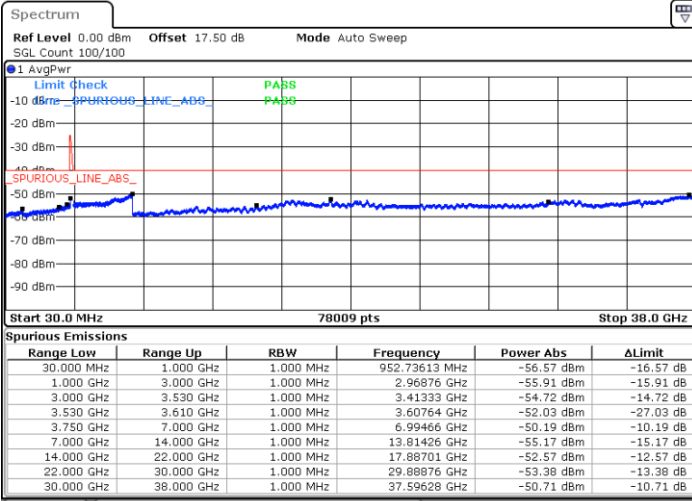

Date: 22.MAY.2020 02:10:34

Highest Channel / FullIRB

N/A

Date: 22.MAY.2020 02:18:23

LTE Band 48C / 5MHz+20MHz

16QAM

Lowest Channel / 1RB0 and 1RB99

Lowest Channel / 1RB24 and 1RB0

Date: 22.MAY.2020 03:18:55

Date: 22.MAY.2020 03:15:00

Lowest Channel / FullIRB

N/A

Date: 22.MAY.2020 03:22:50

LTE Band 48C / 5MHz+20MHz

16QAM

Middle Channel / 1RB0 and 1RB9

Middle Channel / 1RB24 and 1RB0

Date: 22.MAY.2020 04:16:07

Date: 22.MAY.2020 04:20:00

Middle Channel / FullIRB

N/A

Date: 22.MAY.2020 04:12:13

LTE Band 48C / 5MHz+20MHz

16QAM

Highest Channel / 1RB0 and 1RB99

Highest Channel / 1RB24 and 1RB0

Date: 22.MAY.2020 04:51:00

Date: 22.MAY.2020 04:47:06

Highest Channel / FullIRB

N/A

Date: 22.MAY.2020 04:54:55

LTE Band 48C / 10MHz+20MHz