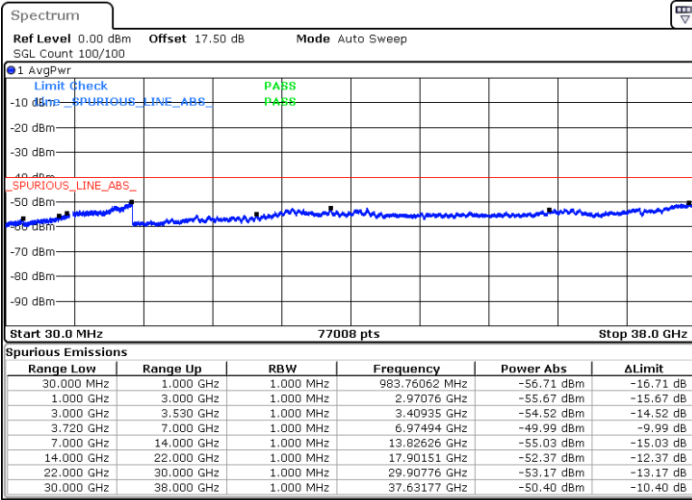

Date: 26 MAY 2020 06:50:53

LTE Band 48C / 20MHz+20MHz

QPSK

Lowest Channel / 1RB0 and 1RB99

Lowest Channel / 1RB99 and 1RB0

Date: 22.MAY.2020 00:36:34

Date: 22.MAY.2020 00:35:17

Lowest Channel / FullIRB

N/A

Date: 22.MAY.2020 00:43:05

LTE Band 48C / 20MHz+20MHz

QPSK

MiddleChannel / 1RB0 and 1RB99

Middle Channel / 1RB99 and 1RB0

Date: 22 MAY 2020 01:35:55

Date: 22 MAY 2020 01:37:13

Middle Channel / FullIRB

N/A

Date: 22 MAY 2020 01:29:26

LTE Band 48C / 20MHz+20MHz

QPSK

Highest Channel / 1RB0 and 1RB99

Highest Channel / 1RB99 and 1RB0

Date: 22.MAY.2020 02:17:05

Date: 22.MAY.2020 02:10:34

Highest Channel / FullIRB

N/A

Date: 22.MAY.2020 02:18:23

LTE Band 48C / 5MHz+20MHz

16QAM

Lowest Channel / 1RB0 and 1RB99

Lowest Channel / 1RB24 and 1RB0