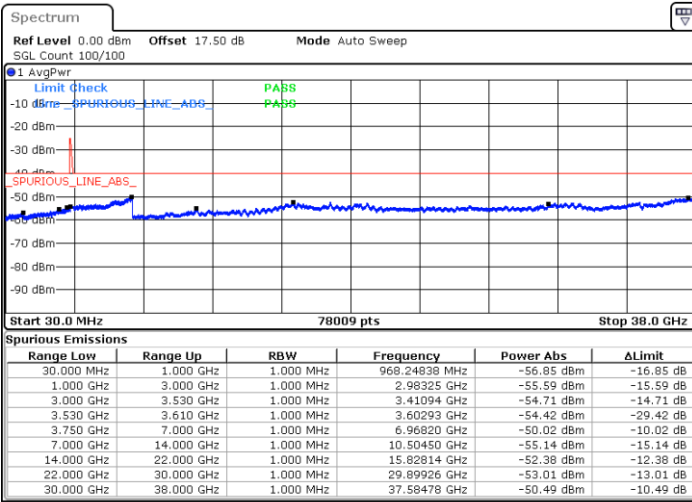

Date: 26 MAY 2020 06:50:53

LTE Band 48C / 20MHz+20MHz

QPSK

Lowest Channel / 1RB0 and 1RB99

Lowest Channel / 1RB99 and 1RB0

Date: 22.MAY.2020 00:36:34

Date: 22.MAY.2020 00:35:17

Lowest Channel / FullIRB

N/A

Date: 22.MAY.2020 00:43:05

LTE Band 48C / 20MHz+20MHz

QPSK

MiddleChannel / 1RB0 and 1RB99

Middle Channel / 1RB99 and 1RB0

Date: 22 MAY 2020 01:35:55

Date: 22 MAY 2020 01:37:13

Middle Channel / FullIRB

N/A

Date: 22 MAY 2020 01:29:26

LTE Band 48C / 20MHz+20MHz

QPSK

Highest Channel / 1RB0 and 1RB99

Highest Channel / 1RB99 and 1RB0

Date: 22.MAY.2020 02:17:05

Date: 22.MAY.2020 02:10:34

Highest Channel / FullIRB

N/A

Date: 22.MAY.2020 02:18:23

LTE Band 48C / 5MHz+20MHz

16QAM

Lowest Channel / 1RB0 and 1RB99

Lowest Channel / 1RB24 and 1RB0