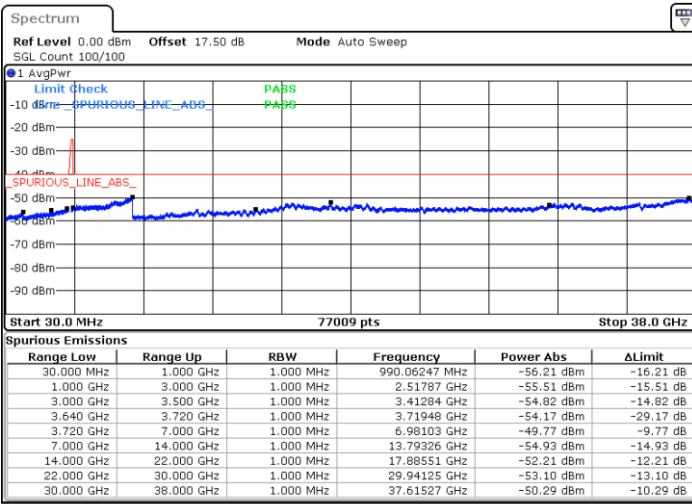

Date: 22.MAY.2020 04:10:55

LTE Band 48C / 5MHz+20MHz

QPSK

Highest Channel / 1RB0 and 1RB99

Highest Channel / 1RB24 and 1RB0

Date: 22.MAY.2020 04:52:18

Date: 22.MAY.2020 04:45:47

Highest Channel / FullIRB

N/A

Date: 22.MAY.2020 04:53:37

LTE Band 48C / 10MHz+20MHz

QPSK

Lowest Channel / 1RB0 and 1RB99

Lowest Channel / 1RB49 and 1RB0

Date: 23 MAY 2020 03:34:05

Date: 23 MAY 2020 03:26:46

Lowest Channel / FullIRB

N/A

Date: 23 MAY 2020 03:40:38

LTE Band 48C / 10MHz+20MHz

QPSK

Middle Channel / 1RB0 and 1RB99

Middle Channel / 1RB49 and 1RB0

Date: 23 MAY 2020 04:18:00

Date: 23 MAY 2020 04:19:17

Middle Channel / FullIRB

N/A

Date: 23 MAY 2020 04:11:29

LTE Band 48C / 10MHz+20MHz

QPSK

Highest Channel / 1RB0 and 1RB99

Highest Channel / 1RB49 and 1RB0