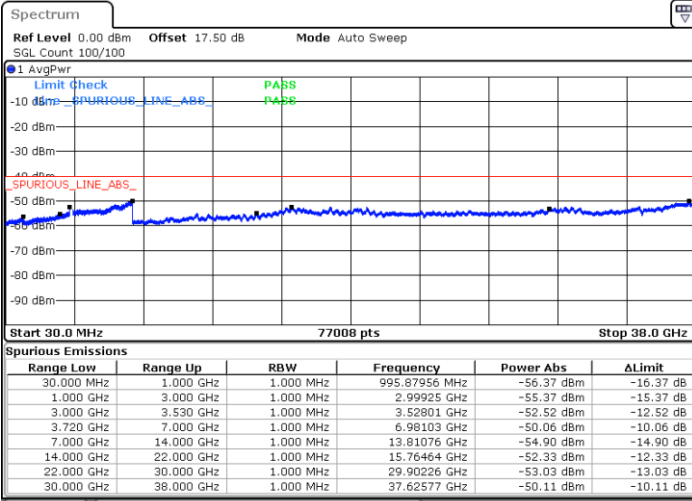

Highest Channel / FullIRB

N/A

Date: 22.MAY.2020 07:47:54

LTE Band 48C / 20MHz+10MHz

QPSK

Lowest Channel / 1RB0 and 1RB49

Lowest Channel / 1RB99 and 1RB0

Date: 23 MAY 2020 06:01:32

Date: 23 MAY 2020 06:00:14

Lowest Channel / FullIRB

N/A

Date: 23 MAY 2020 06:12:06

LTE Band 48C / 20MHz+10MHz

QPSK

Middle Channel / 1RB0 and 1RB49

Middle Channel / 1RB99 and 1RB0

Date: 23 MAY 2020 06:48:43

Date: 23 MAY 2020 06:50:00

Middle Channel / FullIRB

N/A

Date: 23 MAY 2020 06:42:12

LTE Band 48C / 20MHz+10MHz

QPSK

Highest Channel / 1RB0 and 1RB49

Highest Channel / 1RB99 and 1RB0

Date: 23 MAY 2020 07:33:53

Date: 23 MAY 2020 07:26:12

Highest Channel / FullIRB

N/A

Date: 23 MAY 2020 07:35:11

LTE Band 48C / 20MHz+15MHz

QPSK