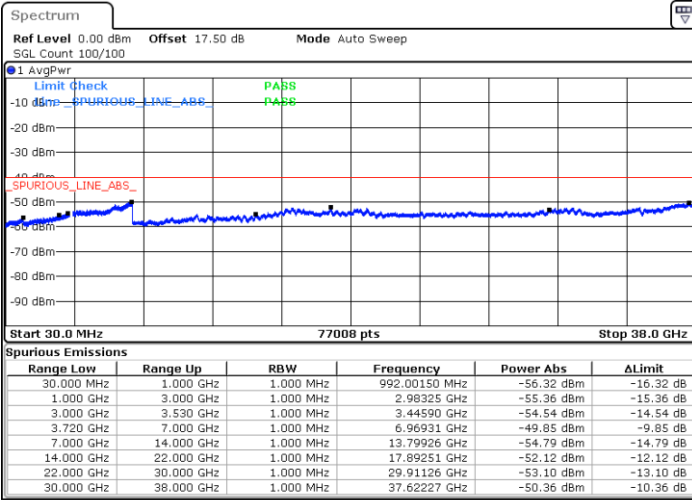

N/A

Date: 22.MAY.2020 04:53:37

LTE Band 48C / 10MHz+20MHz

QPSK

Lowest Channel / 1RB0 and 1RB99

Lowest Channel / 1RB49 and 1RB0

Date: 23 MAY 2020 03:34:05

Date: 23 MAY 2020 03:26:46

Lowest Channel / FullIRB

N/A

Date: 23 MAY 2020 03:40:38

LTE Band 48C / 10MHz+20MHz

QPSK

Middle Channel / 1RB0 and 1RB99

Middle Channel / 1RB49 and 1RB0

Date: 23 MAY 2020 04:18:00

Date: 23 MAY 2020 04:19:17

Middle Channel / FullIRB

N/A

Date: 23 MAY 2020 04:11:29

LTE Band 48C / 10MHz+20MHz

QPSK

Highest Channel / 1RB0 and 1RB99

Highest Channel / 1RB49 and 1RB0

Date: 23 MAY 2020 05:27:33

Date: 23 MAY 2020 05:17:56

Highest Channel / FullIRB

N/A

Date: 23 MAY 2020 05:28:52

LTE Band 48C / 15MHz+20MHz

QPSK

Lowest Channel / 1RB0 and 1RB99