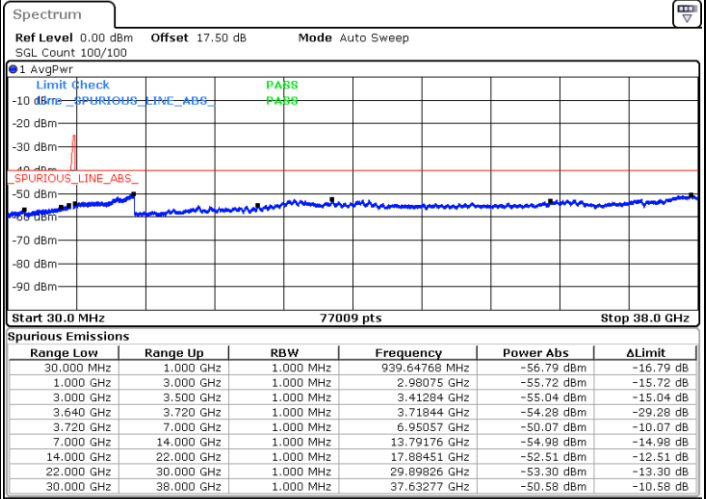

Middle Channel / FullIRB

N/A

Date: 22 MAY 2020 01:29:26

LTE Band 48C / 20MHz+20MHz

QPSK

Highest Channel / 1RB0 and 1RB99

Highest Channel / 1RB99 and 1RB0

Date: 22.MAY.2020 02:17:05

Date: 22.MAY.2020 02:10:34

Highest Channel / FullIRB

N/A

Date: 22.MAY.2020 02:18:23

LTE Band 48C / 5MHz+20MHz

16QAM

Lowest Channel / 1RB0 and 1RB99

Lowest Channel / 1RB24 and 1RB0

Date: 22.MAY.2020 03:18:55

Date: 22.MAY.2020 03:15:00

Lowest Channel / FullIRB

N/A

Date: 22.MAY.2020 03:22:50

LTE Band 48C / 5MHz+20MHz

16QAM

Middle Channel / 1RB0 and 1RB9