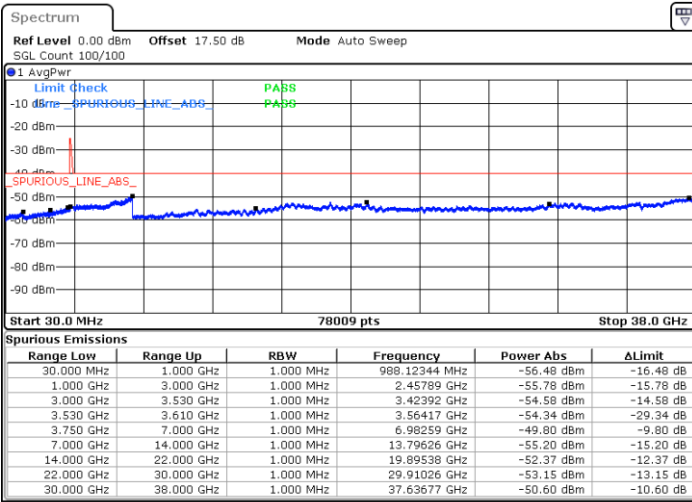

Date: 26 MAY 2020 06:50:53

LTE Band 48C / 20MHz+20MHz

QPSK

Lowest Channel / 1RB0 and 1RB99

Lowest Channel / 1RB99 and 1RB0

Date: 22.MAY.2020 00:36:34

Date: 22.MAY.2020 00:35:17

Lowest Channel / FullIRB

N/A

Date: 22.MAY.2020 00:43:05

LTE Band 48C / 20MHz+20MHz

QPSK

MiddleChannel / 1RB0 and 1RB99

Middle Channel / 1RB99 and 1RB0

Date: 22 MAY 2020 01:35:55

Date: 22 MAY 2020 01:37:13

Middle Channel / FullIRB

N/A

Date: 22 MAY 2020 01:29:26

LTE Band 48C / 20MHz+20MHz

QPSK

Highest Channel / 1RB0 and 1RB99

Highest Channel / 1RB99 and 1RB0

Date: 22.MAY.2020 02:17:05

Date: 22.MAY.2020 02:10:34

Highest Channel / FullIRB

N/A

Date: 22.MAY.2020 02:18:23

LTE Band 48C / 5MHz+20MHz

16QAM

Lowest Channel / 1RB0 and 1RB99

Lowest Channel / 1RB24 and 1RB0