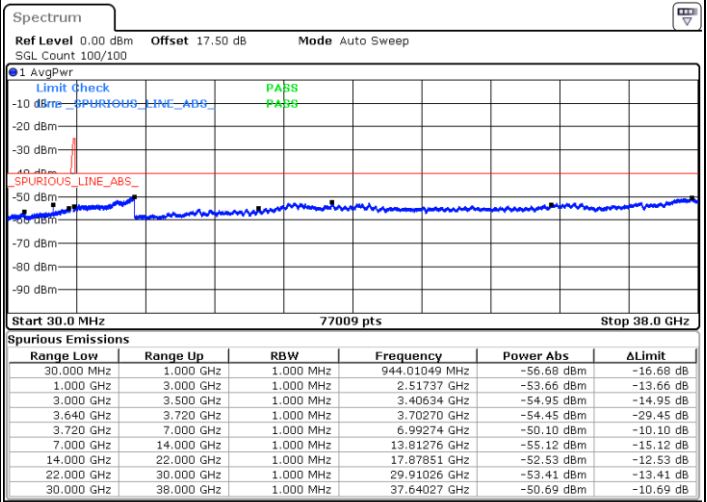

Middle Channel / 1RB0 and 1RB9

Middle Channel / 1RB74 and 1RB0

Date: 26 MAY 2020 03:11:26

Date: 26 MAY 2020 03:12:44

Middle Channel / FullIRB

N/A

Date: 26 MAY 2020 03:04:53

LTE Band 48C / 15MHz+20MHz

QPSK

Highest Channel / 1RB0 and 1RB99

Highest Channel / 1RB74 and 1RB0

Date: 26 MAY 2020 03:59:26

Date: 26 MAY 2020 03:52:52

Highest Channel / FullIRB

N/A

Date: 26 MAY 2020 04:00:45

LTE Band 48C / 20MHz+5MHz

QPSK

Lowest Channel / 1RB0 and 1RB24

Lowest Channel / 1RB99 and 1RB0

Date: 22.MAY.2020 05:46:03

Date: 22.MAY.2020 05:43:03

Lowest Channel / FullIRB

N/A