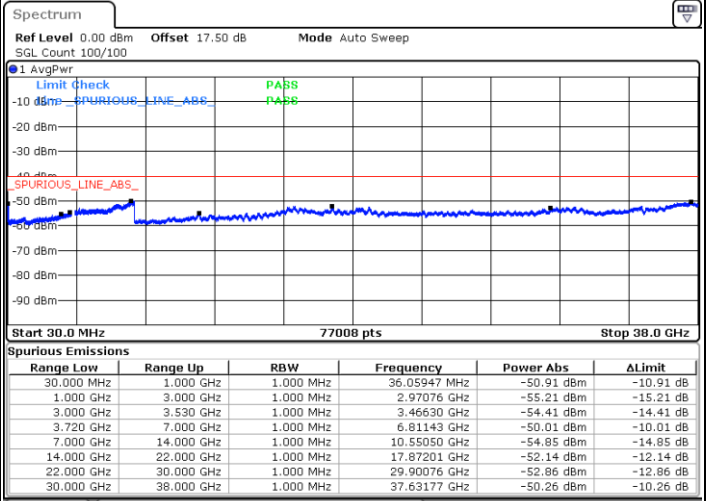

Highest Channel / 1RB99 and 1RB0

Date: 23 MAY 2020 07:33:53

Date: 23 MAY 2020 07:26:12

Highest Channel / FullIRB

N/A

Date: 23 MAY 2020 07:35:11

LTE Band 48C / 20MHz+15MHz

QPSK

Lowest Channel / 1RB0 and 1RB74

Lowest Channel / 1RB99 and 1RB0

Date: 26 MAY 2020 04:48:12

Date: 26 MAY 2020 04:46:55

Lowest Channel / FullIRB

N/A

Date: 26 MAY 2020 04:54:46

LTE Band 48C / 20MHz+15MHz

QPSK

Middle Channel / 1RB0 and 1RB74

Middle Channel / 1RB99 and 1RB0

Date: 26 MAY 2020 05:55:49

Date: 26 MAY 2020 05:57:06

Middle Channel / FullIRB

N/A

Date: 26 MAY 2020 05:48:23

LTE Band 48C / 20MHz+15MHz

QPSK

Highest Channel / 1RB0 and 1RB74

Highest Channel / 1RB99 and 1RB0

Date: 26 MAY 2020 06:49:34

Date: 26 MAY 2020 06:43:00

Highest Channel / FullIRB

N/A