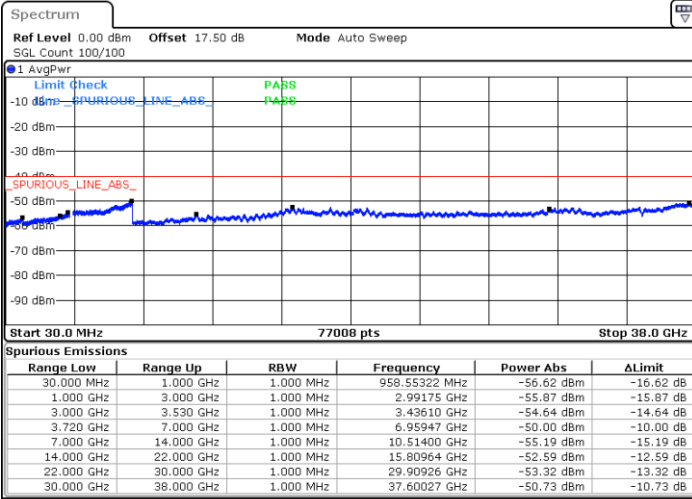

Date: 22.MAY.2020 02:10:34

Highest Channel / FullIRB

N/A

Date: 22.MAY.2020 02:18:23

LTE Band 48C / 5MHz+20MHz

16QAM

Lowest Channel / 1RB0 and 1RB99

Lowest Channel / 1RB24 and 1RB0

Date: 22.MAY.2020 03:18:55

Date: 22.MAY.2020 03:15:00

Lowest Channel / FullIRB

N/A

Date: 22.MAY.2020 03:22:50

LTE Band 48C / 5MHz+20MHz

16QAM

Middle Channel / 1RB0 and 1RB9

Middle Channel / 1RB24 and 1RB0

Date: 22.MAY.2020 04:16:07

Date: 22.MAY.2020 04:20:00

Middle Channel / FullIRB

N/A

Date: 22.MAY.2020 04:12:13

LTE Band 48C / 5MHz+20MHz

16QAM

Highest Channel / 1RB0 and 1RB99

Highest Channel / 1RB24 and 1RB0

Date: 22.MAY.2020 04:51:00

Date: 22.MAY.2020 04:47:06

Highest Channel / FullIRB

N/A

Date: 22.MAY.2020 04:54:55

LTE Band 48C / 10MHz+20MHz