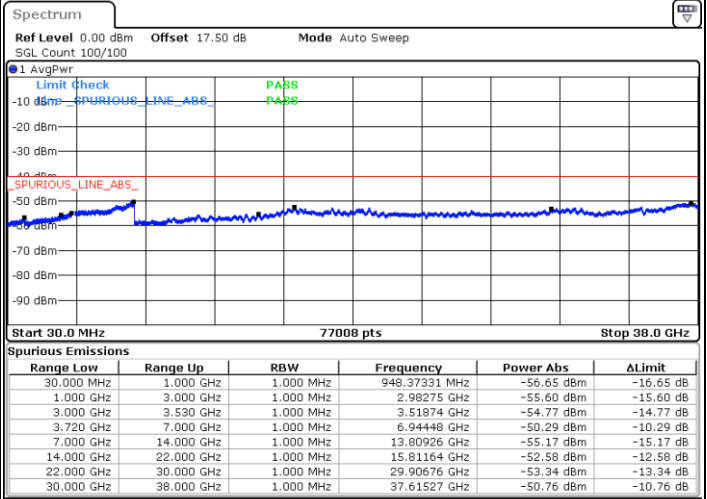

Date: 22.MAY.2020 02:10:34

Highest Channel / FullIRB

N/A

Date: 22.MAY.2020 02:18:23

LTE Band 48C / 5MHz+20MHz

16QAM

Lowest Channel / 1RB0 and 1RB99

Lowest Channel / 1RB24 and 1RB0

Date: 22.MAY.2020 03:18:55

Date: 22.MAY.2020 03:15:00

Lowest Channel / FullIRB

N/A

Date: 22.MAY.2020 03:22:50

LTE Band 48C / 5MHz+20MHz

16QAM

Middle Channel / 1RB0 and 1RB9

Middle Channel / 1RB24 and 1RB0

Date: 22.MAY.2020 04:16:07

Date: 22.MAY.2020 04:20:00

Middle Channel / FullIRB

N/A

Date: 22.MAY.2020 04:12:13

LTE Band 48C / 5MHz+20MHz

16QAM

Highest Channel / 1RB0 and 1RB99

Highest Channel / 1RB24 and 1RB0

Date: 22.MAY.2020 04:51:00

Date: 22.MAY.2020 04:47:06

Highest Channel / FullIRB

N/A

Date: 22.MAY.2020 04:54:55

LTE Band 48C / 10MHz+20MHz