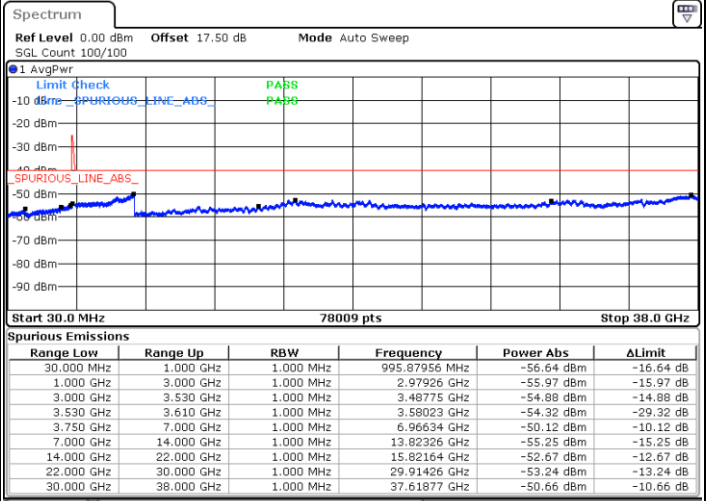

Date: 22.MAY.2020 02:10:34

Highest Channel / FullIRB

N/A

Date: 22.MAY.2020 02:18:23

LTE Band 48C / 5MHz+20MHz

16QAM

Lowest Channel / 1RB0 and 1RB99

Lowest Channel / 1RB24 and 1RB0

Date: 22.MAY.2020 03:18:55

Date: 22.MAY.2020 03:15:00

Lowest Channel / FullIRB

N/A

Date: 22.MAY.2020 03:22:50

LTE Band 48C / 5MHz+20MHz

16QAM

Middle Channel / 1RB0 and 1RB9

Middle Channel / 1RB24 and 1RB0

Date: 22.MAY.2020 04:16:07

Date: 22.MAY.2020 04:20:00

Middle Channel / FullIRB

N/A

Date: 22.MAY.2020 04:12:13

LTE Band 48C / 5MHz+20MHz

16QAM

Highest Channel / 1RB0 and 1RB99

Highest Channel / 1RB24 and 1RB0

Date: 22.MAY.2020 04:51:00

Date: 22.MAY.2020 04:47:06

Highest Channel / FullIRB

N/A

Date: 22.MAY.2020 04:54:55

LTE Band 48C / 10MHz+20MHz