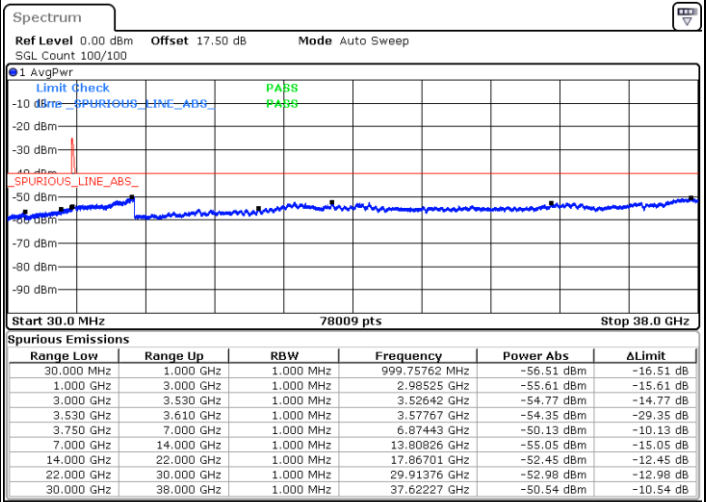

Date: 26 MAY 2020 06:50:53

LTE Band 48C / 20MHz+20MHz

QPSK

Lowest Channel / 1RB0 and 1RB99

Lowest Channel / 1RB99 and 1RB0

Date: 22.MAY.2020 00:36:34

Date: 22.MAY.2020 00:35:17

Lowest Channel / FullIRB

N/A

Date: 22.MAY.2020 00:43:05

LTE Band 48C / 20MHz+20MHz

QPSK

MiddleChannel / 1RB0 and 1RB99

Middle Channel / 1RB99 and 1RB0

Date: 22 MAY 2020 01:35:55

Date: 22 MAY 2020 01:37:13

Middle Channel / FullIRB

N/A

Date: 22 MAY 2020 01:29:26

LTE Band 48C / 20MHz+20MHz

QPSK

Highest Channel / 1RB0 and 1RB99

Highest Channel / 1RB99 and 1RB0

Date: 22.MAY.2020 02:17:05

Date: 22.MAY.2020 02:10:34

Highest Channel / FullIRB

N/A

Date: 22.MAY.2020 02:18:23

LTE Band 48C / 5MHz+20MHz

16QAM

Lowest Channel / 1RB0 and 1RB99

Lowest Channel / 1RB24 and 1RB0