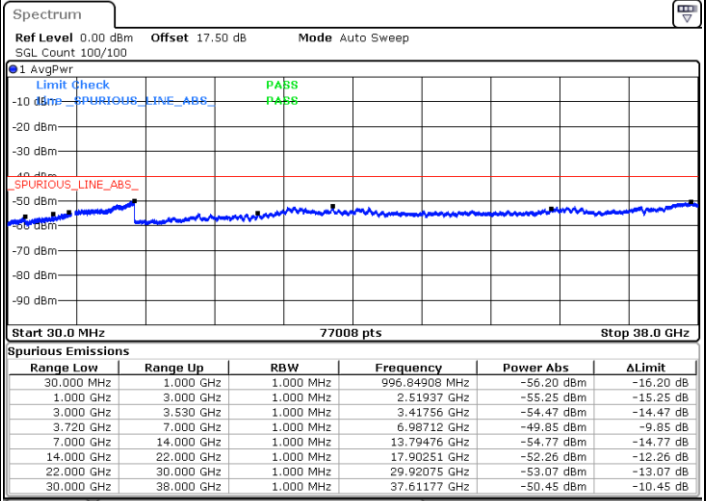

N/A

Date: 22.MAY.2020 04:53:37

LTE Band 48C / 10MHz+20MHz

QPSK

Lowest Channel / 1RB0 and 1RB99

Lowest Channel / 1RB49 and 1RB0

Date: 23 MAY 2020 03:34:05

Date: 23 MAY 2020 03:26:46

Lowest Channel / FullIRB

N/A

Date: 23 MAY 2020 03:40:38

LTE Band 48C / 10MHz+20MHz

QPSK

Middle Channel / 1RB0 and 1RB99

Middle Channel / 1RB49 and 1RB0

Date: 23 MAY 2020 04:18:00

Date: 23 MAY 2020 04:19:17

Middle Channel / FullIRB

N/A

Date: 23 MAY 2020 04:11:29

LTE Band 48C / 10MHz+20MHz

QPSK

Highest Channel / 1RB0 and 1RB99

Highest Channel / 1RB49 and 1RB0

Date: 23 MAY 2020 05:27:33

Date: 23 MAY 2020 05:17:56

Highest Channel / FullIRB

N/A

Date: 23 MAY 2020 05:28:52

LTE Band 48C / 15MHz+20MHz

QPSK

Lowest Channel / 1RB0 and 1RB99