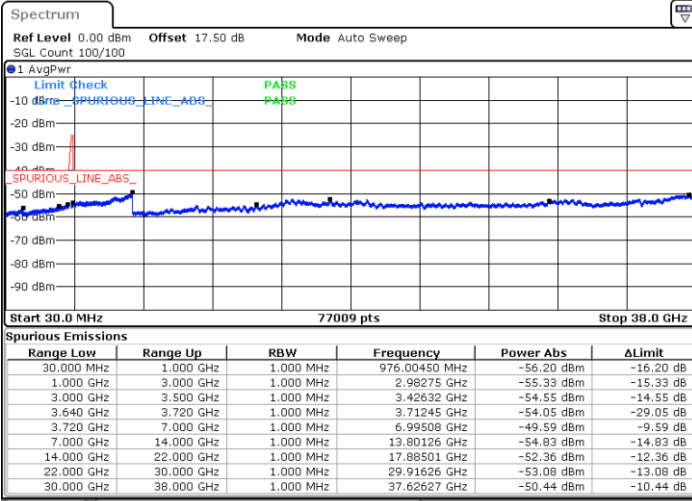

Middle Channel / 1RB24 and 1RB0

Date: 22.MAY.2020 04:16:07

Date: 22.MAY.2020 04:20:00

Middle Channel / FullIRB

N/A

Date: 22.MAY.2020 04:12:13

LTE Band 48C / 5MHz+20MHz

16QAM

Highest Channel / 1RB0 and 1RB99

Highest Channel / 1RB24 and 1RB0

Date: 22.MAY.2020 04:51:00

Date: 22.MAY.2020 04:47:06

Highest Channel / FullIRB

N/A

Date: 22.MAY.2020 04:54:55

LTE Band 48C / 10MHz+20MHz

16QAM

Lowest Channel / 1RB0 and 1RB99

Lowest Channel / 1RB49 and 1RB0

Date: 23 MAY 2020 03:35:23

Date: 23 MAY 2020 03:25:28

Lowest Channel / FullIRB

N/A

Date: 23 MAY 2020 03:39:19