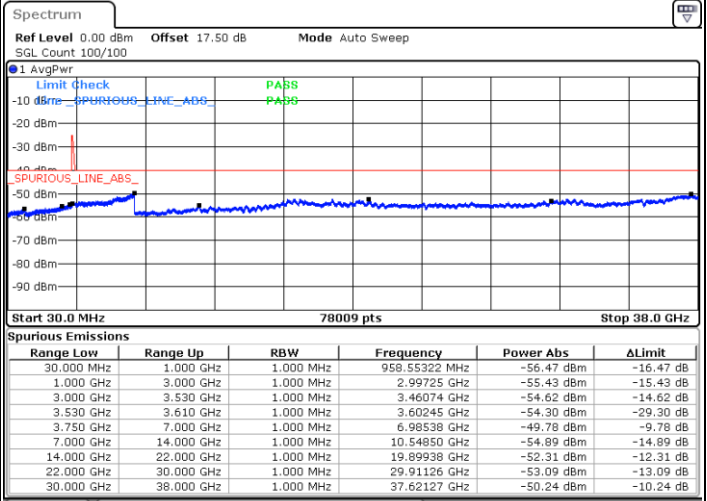

Date: 23 MAY 2020 06:00:14

Lowest Channel / FullIRB

N/A

Date: 23 MAY 2020 06:12:06

LTE Band 48C / 20MHz+10MHz

QPSK

Middle Channel / 1RB0 and 1RB49

Middle Channel / 1RB99 and 1RB0

Date: 23 MAY 2020 06:48:43

Date: 23 MAY 2020 06:50:00

Middle Channel / FullIRB

N/A

Date: 23 MAY 2020 06:42:12

LTE Band 48C / 20MHz+10MHz

QPSK

Highest Channel / 1RB0 and 1RB49

Highest Channel / 1RB99 and 1RB0

Date: 23 MAY 2020 07:33:53

Date: 23 MAY 2020 07:26:12

Highest Channel / FullIRB

N/A

Date: 23 MAY 2020 07:35:11

LTE Band 48C / 20MHz+15MHz

QPSK

Lowest Channel / 1RB0 and 1RB74

Lowest Channel / 1RB99 and 1RB0

Date: 26 MAY 2020 04:48:12

Date: 26 MAY 2020 04:46:55

Lowest Channel / FullIRB

N/A

Date: 26 MAY 2020 04:54:46

LTE Band 48C / 20MHz+15MHz