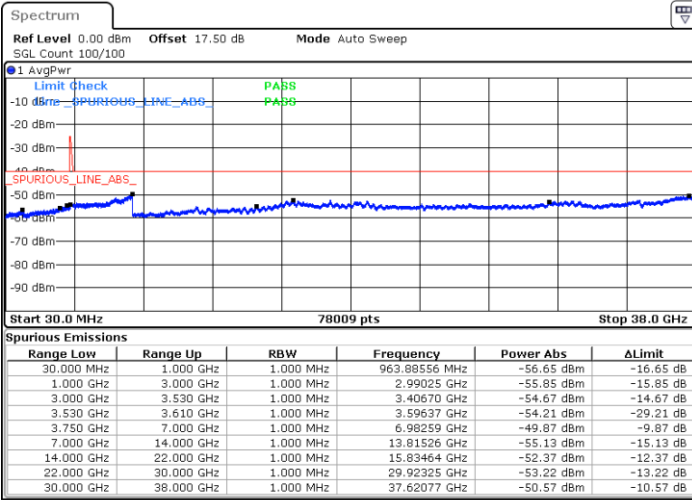

Date: 22.MAY.2020 05:52:35

LTE Band 48C / 20MHz+5MHz

QPSK

Middle Channel / 1RB0 and 1RB24

Middle Channel / 1RB99 and 1RB0

Date: 22.MAY.2020 07:05:46

Date: 22.MAY.2020 07:07:04

Middle Channel / FullIRB

N/A

Date: 22.MAY.2020 06:28:47

LTE Band 48C / 20MHz+5MHz

QPSK

Highest Channel / 1RB0 and 1RB24

Highest Channel / 1RB99 and 1RB0

Date: 22.MAY.2020 07:46:36

Date: 22.MAY.2020 07:40:03

Highest Channel / FullIRB

N/A

Date: 22.MAY.2020 07:47:54

LTE Band 48C / 20MHz+10MHz

QPSK

Lowest Channel / 1RB0 and 1RB49

Lowest Channel / 1RB99 and 1RB0

Date: 23 MAY 2020 06:01:32

Date: 23 MAY 2020 06:00:14

Lowest Channel / FullIRB

N/A

Date: 23 MAY 2020 06:12:06

LTE Band 48C / 20MHz+10MHz

QPSK

Middle Channel / 1RB0 and 1RB49

Middle Channel / 1RB99 and 1RB0