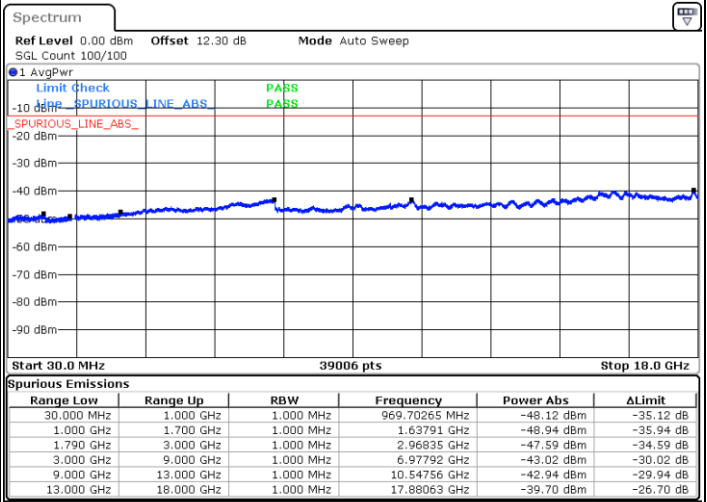

Date: 17.MAY.2020 18:52:53

Date: 17.MAY.2020 18:36:47

Lowest Channel / FullIRB

N/A

Date: 17.MAY.2020 18:42:34

LTE Band 66B / 15MHz+5MHz

16QAM

Middle Channel / 1RB0 and 1RB49

Middle Channel / 1RB49 and 1RB0

Date: 17.MAY.2020 19:01:03

Date: 17.MAY.2020 19:03:56

Middle Channel / FullIRB

N/A

Date: 17.MAY.2020 18:58:08

LTE Band 66B / 15MHz+5MHz

16QAM

Highest Channel / 1RB0 and 1RB49

Highest Channel / 1RB49 and 1RB0

Date: 17.MAY.2020 19:42:36

Date: 17.MAY.2020 19:31:36

Highest Channel / FullIRB

N/A

Date: 17.MAY.2020 19:45:30

LTE Band 66B / 5MHz+5MHz