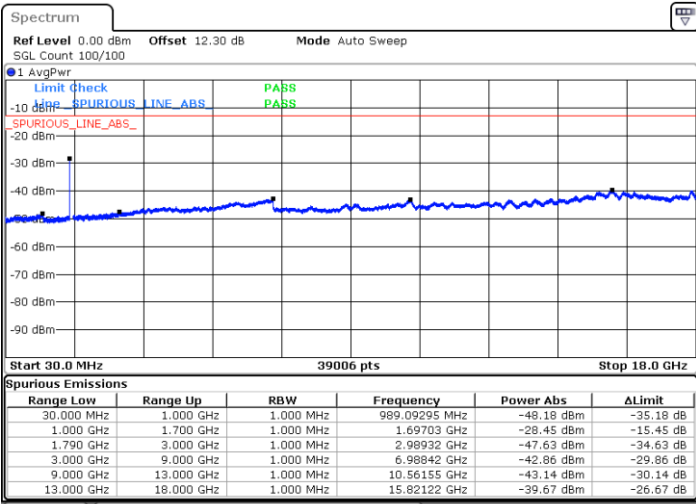

64QAM

Highest Channel / 1RB0 and 1RB49

Highest Channel / 1RB24 and 1RB0

Date: 17.MAY.2020 21:32:26

Date: 17.MAY.2020 21:31:29

Highest Channel / FullIRB

N/A

Date: 17.MAY.2020 21:37:17

LTE Band 66B / 10MHz+5MHz

64QAM

Lowest Channel / 1RB0 and 1RB24

Lowest Channel / 1RB49 and 1RB0

Date: 17.MAY.2020 14:24:34

Date: 17.MAY.2020 14:08:12

Lowest Channel / FullRB

N/A