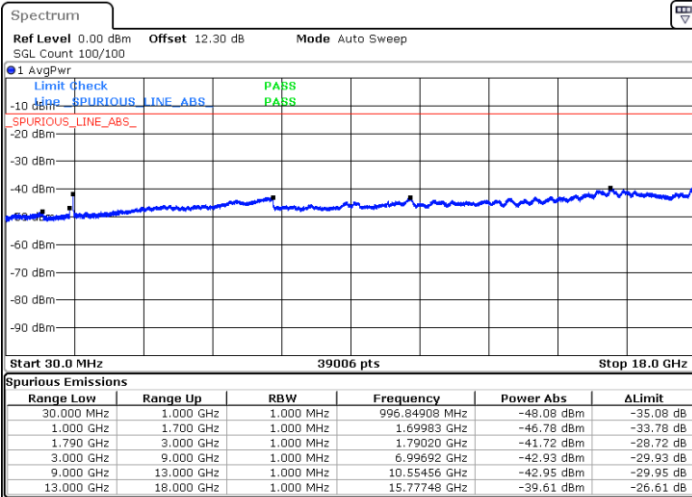

Highest Channel / FullIRB

N/A

Date: 17.MAY.2020 15:28:46

LTE Band 66B / 10MHz+10MHz

64QAM

Lowest Channel / 1RB0 and 1RB49

Lowest Channel / 1RB49 and 1RB0

Date: 17.MAY.2020 15:54:05

Date: 17.MAY.2020 15:49:16

Lowest Channel / FullIRB

N/A

Date: 17.MAY.2020 15:55:03

LTE Band 66B / 10MHz+10MHz

64QAM

Middle Channel / 1RB0 and 1RB49

Middle Channel / 1RB49 and 1RB0

Date: 17.MAY.2020 16:07:30

Date: 17.MAY.2020 17:29:27

Middle Channel / FullIRB

N/A

Date: 17.MAY.2020 16:06:32

LTE Band 66B / 10MHz+10MHz

64QAM

Highest Channel / 1RB0 and 1RB49

Highest Channel / 1RB49 and 1RB0

Date: 17.MAY.2020 17:52:02

Date: 17.MAY.2020 17:48:47

Highest Channel / FullIRB

N/A

Date: 17.MAY.2020 17:56:52

LTE Band 66B / 15MHz+5MHz

64QAM