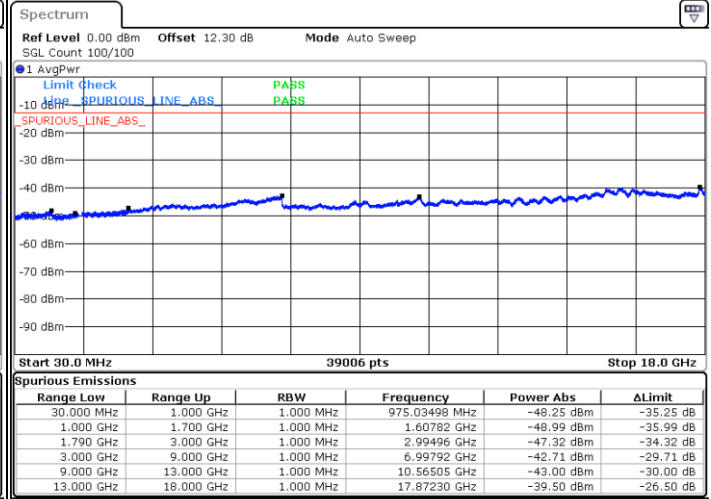

Highest Channel / FullIRB

N/A

Date: 17.MAY.2020 15:28:46

LTE Band 66B / 10MHz+10MHz

64QAM

Lowest Channel / 1RB0 and 1RB49

Lowest Channel / 1RB49 and 1RB0

Date: 17.MAY.2020 15:54:05

Date: 17.MAY.2020 15:49:16

Lowest Channel / FullIRB

N/A

Date: 17.MAY.2020 15:55:03

LTE Band 66B / 10MHz+10MHz

64QAM

Middle Channel / 1RB0 and 1RB49

Middle Channel / 1RB49 and 1RB0

Date: 17.MAY.2020 16:07:30

Date: 17.MAY.2020 17:29:27

Middle Channel / FullIRB

N/A

Date: 17.MAY.2020 16:06:32

LTE Band 66B / 10MHz+10MHz

64QAM

Highest Channel / 1RB0 and 1RB49

Highest Channel / 1RB49 and 1RB0

Date: 17.MAY.2020 17:52:02

Date: 17.MAY.2020 17:48:47

Highest Channel / FullIRB

N/A

Date: 17.MAY.2020 17:56:52

LTE Band 66B / 15MHz+5MHz

64QAM