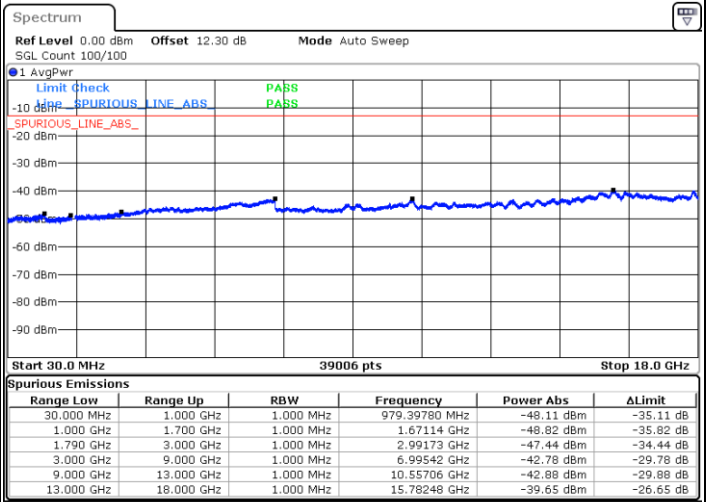

LTE Band 66B / 10MHz+5MHz

16QAM

Highest Channel / 1RB0 and 1RB24

Highest Channel / 1RB49 and 1RB0

Date: 17.MAY.2020 15:24:54

Date: 17.MAY.2020 15:14:48

Highest Channel / FullIRB

N/A

Date: 17.MAY.2020 15:27:48

LTE Band 66B / 10MHz+10MHz

16QAM

Lowest Channel / 1RB0 and 1RB49

Lowest Channel / 1RB49 and 1RB0

Date: 17.MAY.2020 15:53:07

Date: 17.MAY.2020 15:50:14

Lowest Channel / FullIRB