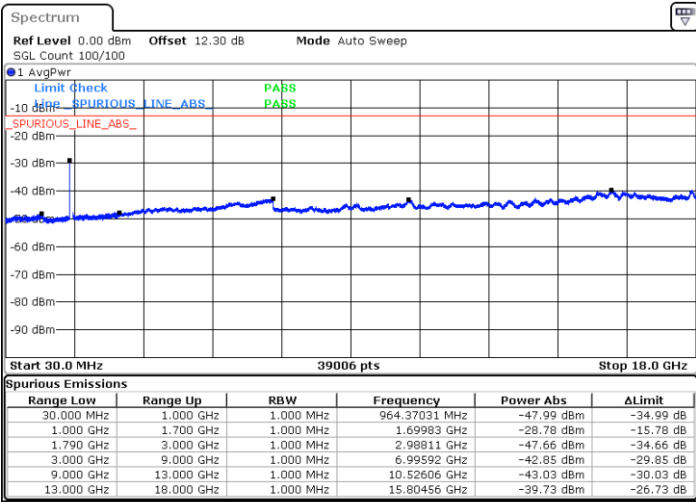

Middle Channel / FullRB

N/A

Date: 17.MAY.2020 16:05:34

LTE Band 66B / 10MHz+10MHz

16QAM

Highest Channel / 1RB0 and 1RB49

Highest Channel / 1RB49 and 1RB0

Date: 17.MAY.2020 17:53:00

Date: 17.MAY.2020 17:47:49

Highest Channel / FullIRB

N/A

Date: 17.MAY.2020 17:55:54

LTE Band 66B / 15MHz+5MHz

16QAM

Lowest Channel / 1RB0 and 1RB49

Lowest Channel / 1RB49 and 1RB0

Date: 17.MAY.2020 18:52:53

Date: 17.MAY.2020 18:36:47

Lowest Channel / FullIRB

N/A

Date: 17.MAY.2020 18:42:34

LTE Band 66B / 15MHz+5MHz

16QAM

Middle Channel / 1RB0 and 1RB49

Highest Channel / 1RB0 and 1RB49

Highest Channel / 1RB49 and 1RB0

Date: 17.MAY.2020 19:42:36

Date: 17.MAY.2020 19:31:36

Highest Channel / FullIRB

N/A

Date: 17.MAY.2020 19:45:30

LTE Band 66B / 5MHz+5MHz