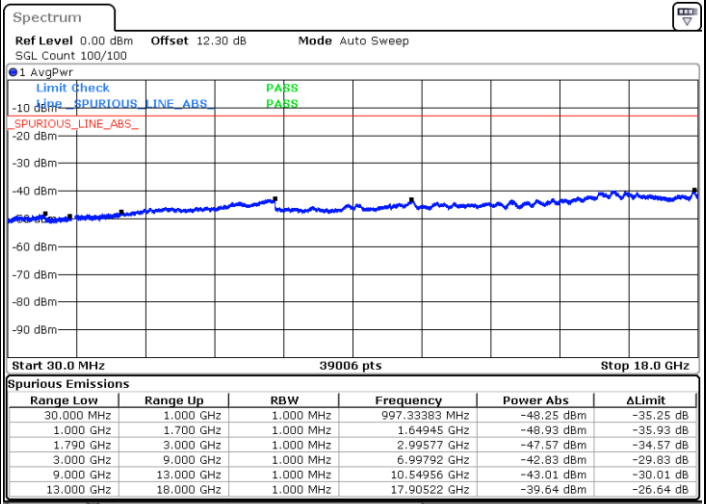

Date: 16.MAY.2020 00:56:49

Date: 16.MAY.2020 00:55:57

Highest Channel / FullIRB

N/A

Date: 16.MAY.2020 01:01:14

LTE Band 66B / 5MHz+15MHz

64QAM

Lowest Channel / 1RB0 and 1RB49

Lowest Channel / 1RB24 and 1RB0

Date: 17.MAY.2020 20:32:35

Date: 17.MAY.2020 20:27:46

Lowest Channel / FullIRB

N/A

Date: 17.MAY.2020 20:33:33

LTE Band 66B / 5MHz+15MHz

64QAM

Middle Channel / 1RB0 and 1RB49

Middle Channel / 1RB24 and 1RB0

Date: 17.MAY.2020 20:52:50

Date: 17.MAY.2020 21:04:08

Middle Channel / FullRB

N/A

Date: 17.MAY.2020 20:51:53

LTE Band 66B / 5MHz+15MHz