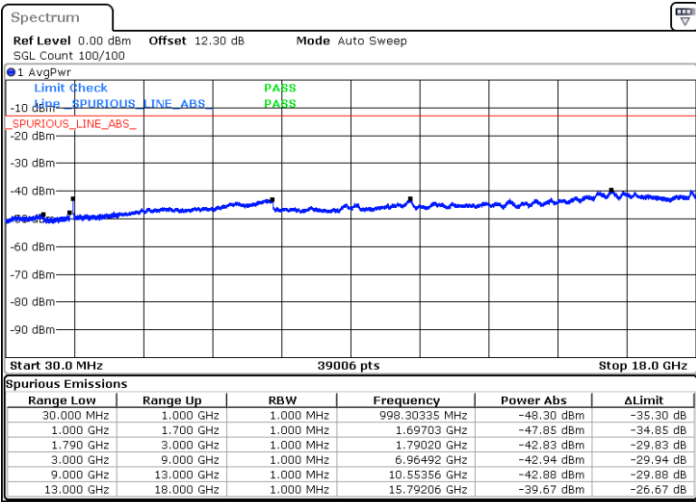

Date: 17.MAY.2020 18:52:53

Date: 17.MAY.2020 18:36:47

Lowest Channel / FullIRB

N/A

Date: 17.MAY.2020 18:42:34

LTE Band 66B / 15MHz+5MHz

16QAM

Middle Channel / 1RB0 and 1RB49

Middle Channel / 1RB49 and 1RB0

Date: 17.MAY.2020 19:01:03

Date: 17.MAY.2020 19:03:56

Middle Channel / FullIRB

N/A

Date: 17.MAY.2020 18:58:08

LTE Band 66B / 15MHz+5MHz

16QAM

Highest Channel / 1RB0 and 1RB49

Highest Channel / 1RB49 and 1RB0

Date: 17.MAY.2020 19:42:36

Date: 17.MAY.2020 19:31:36

Highest Channel / FullIRB

N/A

Date: 17.MAY.2020 19:45:30

LTE Band 66B / 5MHz+5MHz