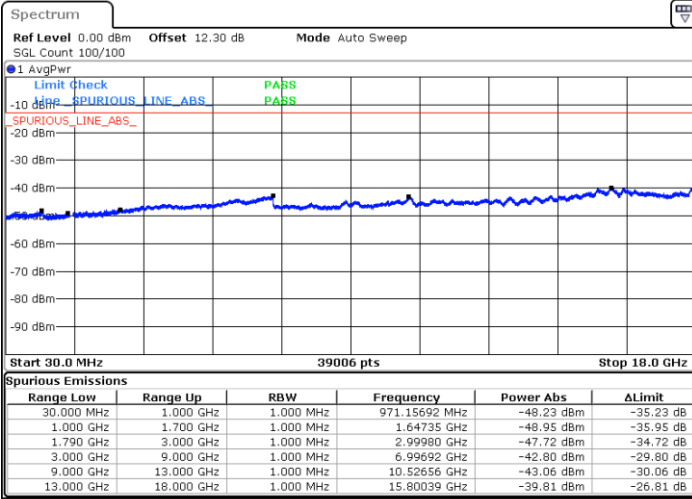

Highest Channel / FullIRB

N/A

Date: 17.MAY.2020 15:28:46

LTE Band 66B / 10MHz+10MHz

64QAM

Lowest Channel / 1RB0 and 1RB49

Lowest Channel / 1RB49 and 1RB0

Date: 17.MAY.2020 15:54:05

Date: 17.MAY.2020 15:49:16

Lowest Channel / FullIRB

N/A

Date: 17.MAY.2020 15:55:03

LTE Band 66B / 10MHz+10MHz

64QAM

Middle Channel / 1RB0 and 1RB49

Middle Channel / 1RB49 and 1RB0

Date: 17.MAY.2020 16:07:30

Date: 17.MAY.2020 17:29:27

Middle Channel / FullIRB

N/A

Date: 17.MAY.2020 16:06:32

LTE Band 66B / 10MHz+10MHz

64QAM

Highest Channel / 1RB0 and 1RB49

Highest Channel / 1RB49 and 1RB0

Date: 17.MAY.2020 17:52:02

Date: 17.MAY.2020 17:48:47

Highest Channel / FullIRB

N/A

Date: 17.MAY.2020 17:56:52

LTE Band 66B / 15MHz+5MHz

64QAM