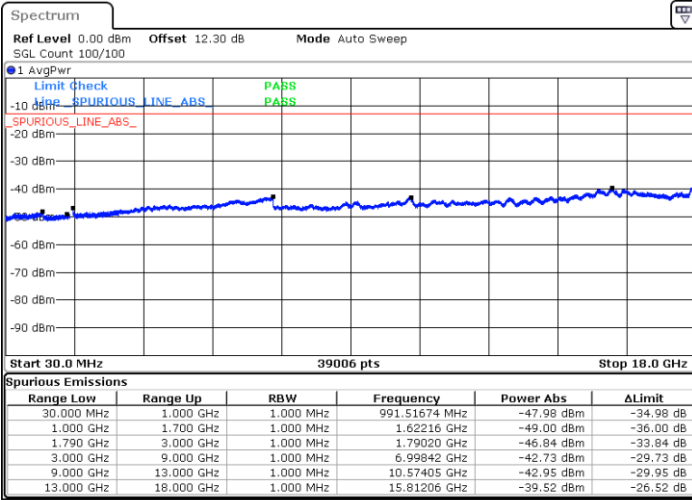

N/A

Date: 16.MAY.2020 00:08:24

LTE Band 66B / 5MHz+10MHz

64QAM

Lowest Channel / 1RB0 and 1RB14

Lowest Channel / 1RB24 and 1RB0

Date: 16.MAY.2020 01:51:21

Date: 16.MAY.2020 01:46:55

Lowest Channel / FullIRB

N/A

Date: 16.MAY.2020 01:52:14

LTE Band 66B / 5MHz+10MHz

64QAM

Middle Channel / 1RB0 and 1RB14

Middle Channel / 1RB24 and 1RB0

Date: 16.MAY.2020 01:15:36

Date: 16.MAY.2020 01:26:20

Middle Channel / FullRB

N/A

Date: 16.MAY.2020 01:14:43

LTE Band 66B / 5MHz+10MHz

64QAM

Highest Channel / 1RB0 and 1RB14

Highest Channel / 1RB24 and 1RB0

Date: 16.MAY.2020 00:56:49

Date: 16.MAY.2020 00:55:57

Highest Channel / FullIRB

N/A

Date: 16.MAY.2020 01:01:14

LTE Band 66B / 5MHz+15MHz

64QAM

Lowest Channel / 1RB0 and 1RB49