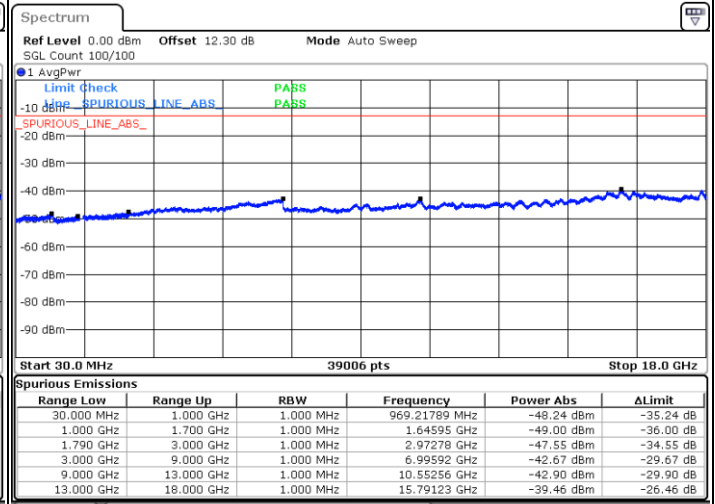

N/A

Date: 17.MAY.2020 15:56:01

LTE Band 66B / 10MHz+10MHz

16QAM

Middle Channel / 1RB0 and 1RB49

Middle Channel / 1RB49 and 1RB0

Date: 17.MAY.2020 16:08:28

Date: 17.MAY.2020 17:28:29

Middle Channel / FullRB

N/A

Date: 17.MAY.2020 16:05:34

LTE Band 66B / 10MHz+10MHz

16QAM

Highest Channel / 1RB0 and 1RB49

Highest Channel / 1RB49 and 1RB0

Date: 17.MAY.2020 17:53:00

Date: 17.MAY.2020 17:47:49

Highest Channel / FullIRB

N/A

Date: 17.MAY.2020 17:55:54

LTE Band 66B / 15MHz+5MHz

16QAM

Lowest Channel / 1RB0 and 1RB49

Lowest Channel / 1RB49 and 1RB0

Date: 17.MAY.2020 18:52:53

Date: 17.MAY.2020 18:36:47

Lowest Channel / FullIRB

N/A

Date: 17.MAY.2020 18:42:34

LTE Band 66B / 15MHz+5MHz

16QAM

Middle Channel / 1RB0 and 1RB49