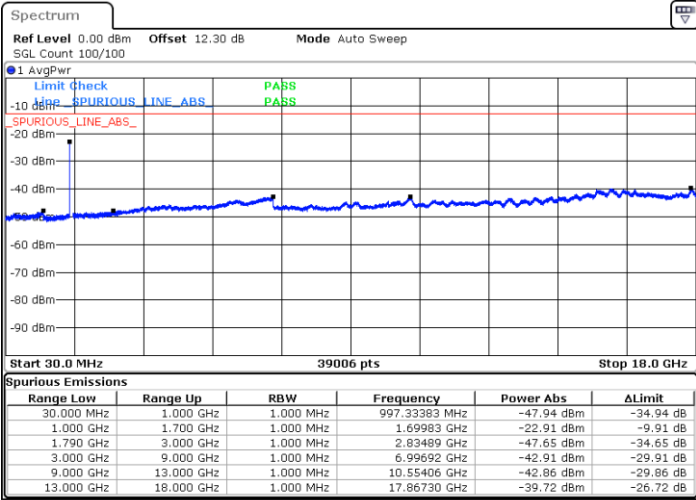

Date: 16.MAY.2020 00:56:49

Date: 16.MAY.2020 00:55:57

Highest Channel / FullIRB

N/A

Date: 16.MAY.2020 01:01:14

LTE Band 66B / 5MHz+15MHz

64QAM

Lowest Channel / 1RB0 and 1RB49

Lowest Channel / 1RB24 and 1RB0

Date: 17.MAY.2020 20:32:35

Date: 17.MAY.2020 20:27:46

Lowest Channel / FullIRB

N/A

Date: 17.MAY.2020 20:33:33

LTE Band 66B / 5MHz+15MHz

64QAM

Middle Channel / 1RB0 and 1RB49

Middle Channel / 1RB24 and 1RB0

Date: 17.MAY.2020 20:52:50

Date: 17.MAY.2020 21:04:08

Middle Channel / FullRB

N/A

Date: 17.MAY.2020 20:51:53

LTE Band 66B / 5MHz+15MHz