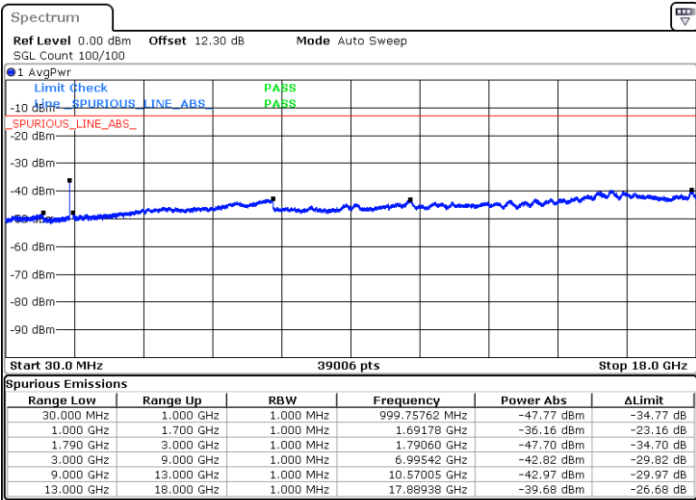

LTE Band 66B / 15MHz+5MHz

64QAM

Middle Channel / 1RB0 and 1RB49

Middle Channel / 1RB49 and 1RB0

Date: 17.MAY.2020 19:00:04