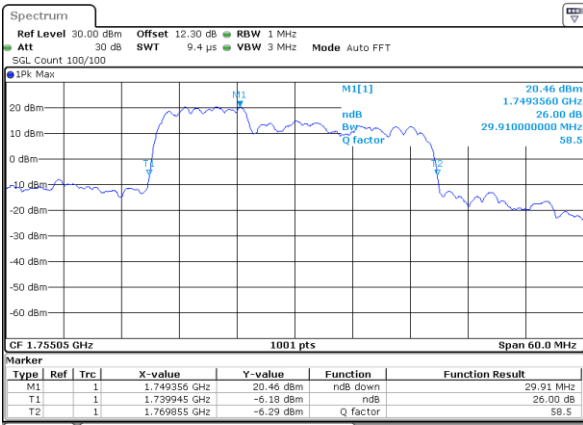

LTE Band 66C

QPSK

Lowest Channel / 5MHz+20MHz

Date: 29 MAY 2020 06:55:53

Lowest Channel / 10MHz+15MHz

Date: 20 MAY 2020 06:36:55

Middle Channel / 5MHz+20MHz

Date: 29 MAY 2020 07:19:17

Middle Channel / 10MHz+15MHz

Date: 20 MAY 2020 07:23:13

Highest Channel / 5MHz+20MHz

Date: 29 MAY 2020 07:47:43

Highest Channel / 10MHz+15MHz

Date: 20 MAY 2020 07:41:56

LTE Band 66C

QPSK

Lowest Channel / 10MHz+20MHz

Date: 21 MAY 2020 02:22:45

Lowest Channel / 15MHz+10MHz

Date: 21 MAY 2020 00:49:43

Middle Channel / 10MHz+20MHz

Date: 21 MAY 2020 02:57:10

Middle Channel / 15MHz+10MHz

Date: 21 MAY 2020 01:21:08

Highest Channel / 10MHz+20MHz

Date: 21 MAY 2020 03:20:01

Highest Channel / 15MHz+10MHz

Date: 21 MAY 2020 01:34:26

LTE Band 66C

QPSK

Lowest Channel / 15MHz+15MHz

Date: 29 MAY 2020 02:23:18