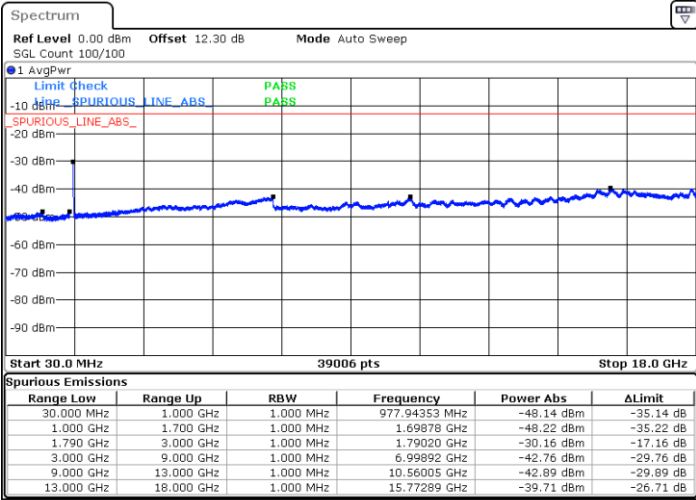

Lowest Channel / 1RB0 and 1RB49

Lowest Channel / 1RB49 and 1RB0

Date: 17.MAY.2020 18:40:39

Date: 17.MAY.2020 18:35:49

Lowest Channel / FullIRB

N/A

Date: 17.MAY.2020 18:41:36

LTE Band 66B / 15MHz+5MHz

LTE Band 66B / 15MHz+5MHz

64QAM

Highest Channel / 1RB0 and 1RB49

Highest Channel / 1RB49 and 1RB0

Date: 17.MAY.2020 19:41:38

Date: 17.MAY.2020 19:32:33

Highest Channel / FullIRB

N/A

# LTE Band 66C