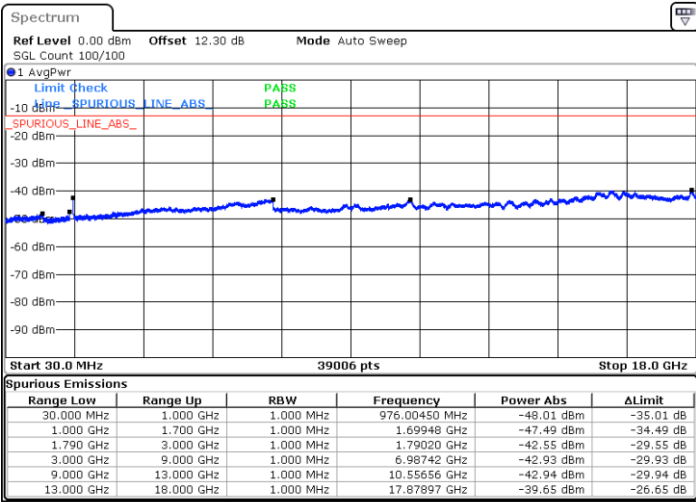

Date: 16.MAY.2020 00:56:49

Date: 16.MAY.2020 00:55:57

Highest Channel / FullIRB

N/A

Date: 16.MAY.2020 01:01:14

LTE Band 66B / 5MHz+15MHz

64QAM

Lowest Channel / 1RB0 and 1RB49

Lowest Channel / 1RB24 and 1RB0

Date: 17.MAY.2020 20:32:35

Date: 17.MAY.2020 20:27:46

Lowest Channel / FullIRB

N/A

Date: 17.MAY.2020 20:33:33

LTE Band 66B / 5MHz+15MHz

64QAM

Middle Channel / 1RB0 and 1RB49

Middle Channel / 1RB24 and 1RB0

Date: 17.MAY.2020 20:52:50

Date: 17.MAY.2020 21:04:08

Middle Channel / FullRB

N/A

Date: 17.MAY.2020 20:51:53

LTE Band 66B / 5MHz+15MHz

64QAM

Highest Channel / 1RB0 and 1RB49

Highest Channel / 1RB24 and 1RB0

Date: 17.MAY.2020 21:32:26

Date: 17.MAY.2020 21:31:29

Highest Channel / FullIRB

N/A

Date: 17.MAY.2020 21:37:17