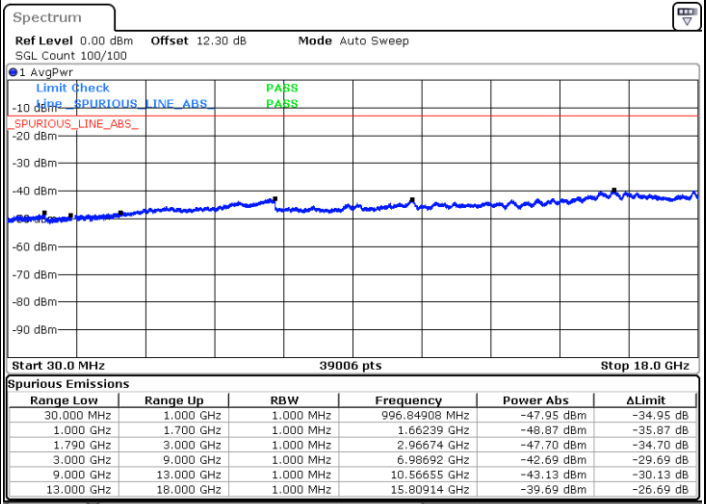

Date: 17.MAY.2020 15:49:16

Lowest Channel / FullIRB

N/A

Date: 17.MAY.2020 15:55:03

LTE Band 66B / 10MHz+10MHz

64QAM

Middle Channel / 1RB0 and 1RB49

Middle Channel / 1RB49 and 1RB0

Date: 17.MAY.2020 16:07:30

Date: 17.MAY.2020 17:29:27

Middle Channel / FullIRB

N/A

Date: 17.MAY.2020 16:06:32

LTE Band 66B / 10MHz+10MHz

64QAM

Highest Channel / 1RB0 and 1RB49

Highest Channel / 1RB49 and 1RB0

Date: 17.MAY.2020 17:52:02

Date: 17.MAY.2020 17:48:47

Highest Channel / FullIRB

N/A

Date: 17.MAY.2020 17:56:52

LTE Band 66B / 15MHz+5MHz

64QAM

Lowest Channel / 1RB0 and 1RB49

Lowest Channel / 1RB49 and 1RB0

Date: 17.MAY.2020 18:40:39

Date: 17.MAY.2020 18:35:49

Lowest Channel / FullIRB

N/A

Date: 17.MAY.2020 18:41:36

LTE Band 66B / 15MHz+5MHz