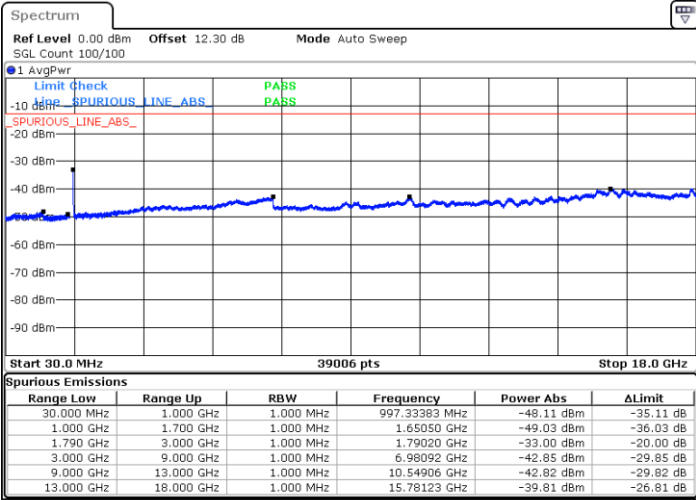

Date: 17.MAY.2020 14:25:32

LTE Band 66B / 10MHz+5MHz

64QAM

Middle Channel / 1RB0 and 1RB24

Middle Channel / 1RB49 and 1RB0

Date: 17.MAY.2020 14:47:25

Date: 17.MAY.2020 14:57:42

Middle Channel / FullIRB

N/A

Date: 17.MAY.2020 14:46:27

LTE Band 66B / 10MHz+5MHz

64QAM

Highest Channel / 1RB0 and 1RB24

Highest Channel / 1RB49 and 1RB0

Date: 17.MAY.2020 15:16:43

Date: 17.MAY.2020 15:15:46

Highest Channel / FullIRB

N/A

Date: 17.MAY.2020 15:28:46

LTE Band 66B / 10MHz+10MHz

64QAM

Lowest Channel / 1RB0 and 1RB49

Lowest Channel / 1RB49 and 1RB0

Date: 17.MAY.2020 15:54:05

Date: 17.MAY.2020 15:49:16

Lowest Channel / FullIRB

N/A

Date: 17.MAY.2020 15:55:03

LTE Band 66B / 10MHz+10MHz

64QAM

Middle Channel / 1RB0 and 1RB49

Middle Channel / 1RB49 and 1RB0