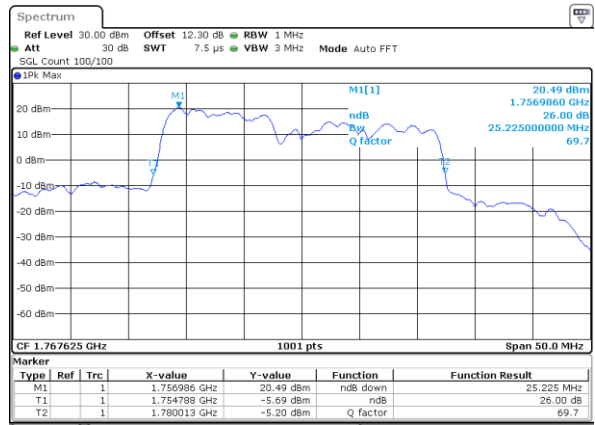

LTE Band 66C

QPSK

Lowest Channel / 5MHz+20MHz

Date: 29 MAY 2020 06:55:53

Lowest Channel / 10MHz+15MHz

Date: 20 MAY 2020 06:36:55

Middle Channel / 5MHz+20MHz

Date: 29 MAY 2020 07:19:17

Middle Channel / 10MHz+15MHz

Date: 20 MAY 2020 07:23:13

Highest Channel / 5MHz+20MHz

Date: 29 MAY 2020 07:47:43

Highest Channel / 10MHz+15MHz

Date: 20 MAY 2020 07:41:56

LTE Band 66C

QPSK

Lowest Channel / 10MHz+20MHz

Date: 21 MAY 2020 02:22:45

Lowest Channel / 15MHz+10MHz

Date: 21 MAY 2020 00:49:43

Middle Channel / 10MHz+20MHz

Date: 21 MAY 2020 02:57:10

Middle Channel / 15MHz+10MHz

Date: 21 MAY 2020 01:21:08

Highest Channel / 10MHz+20MHz

Date: 21 MAY 2020 03:20:01

Highest Channel / 15MHz+10MHz

Date: 21 MAY 2020 01:34:26

LTE Band 66C

QPSK

Lowest Channel / 15MHz+15MHz

Date: 29 MAY 2020 02:23:18