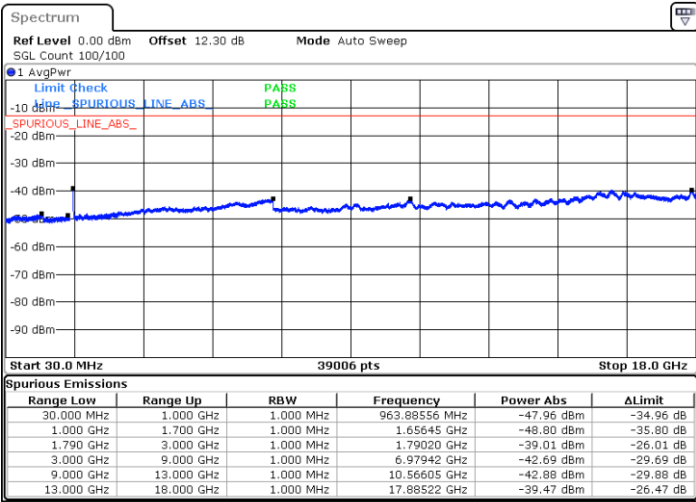

LTE Band 66B / 5MHz+5MHz

64QAM

MiddleChannel / 1RB0 and 1RB24

Middle Channel / 1RB14 and 1RB0

Date: 15.MAY.2020 23:30:10

Date: 15.MAY.2020 23:40:15

Middle Channel / FullIRB

N/A

Date: 15.MAY.2020 23:29:05

LTE Band 66B / 5MHz+5MHz

64QAM

Highest Channel / 1RB0 and 1RB24

Highest Channel / 1RB14 and 1RB0

Date: 15.MAY.2020 23:59:05

Date: 15.MAY.2020 23:58:12

Highest Channel / FullIRB

N/A

Date: 16.MAY.2020 00:08:24

LTE Band 66B / 5MHz+10MHz

64QAM

Lowest Channel / 1RB0 and 1RB14

Lowest Channel / 1RB24 and 1RB0

Date: 16.MAY.2020 01:51:21

Date: 16.MAY.2020 01:46:55

Lowest Channel / FullIRB

N/A

Date: 16.MAY.2020 01:52:14

LTE Band 66B / 5MHz+10MHz

64QAM

Middle Channel / 1RB0 and 1RB14

Middle Channel / 1RB24 and 1RB0

Date: 16.MAY.2020 01:15:36