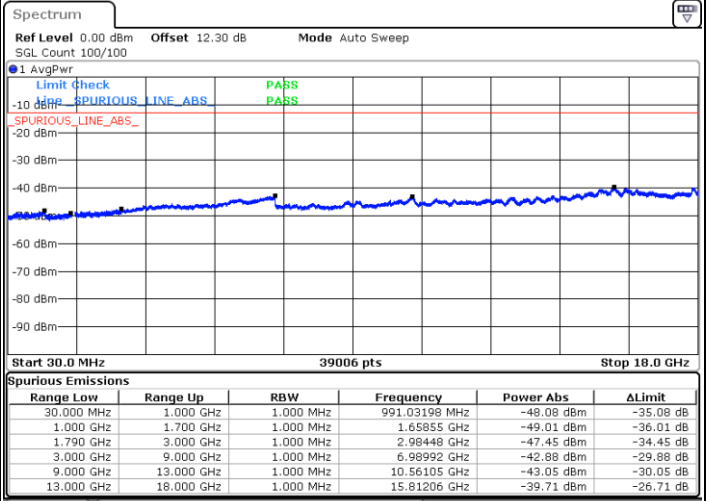

Date: 17.MAY.2020 14:25:32

LTE Band 66B / 10MHz+5MHz

64QAM

Middle Channel / 1RB0 and 1RB24

Middle Channel / 1RB49 and 1RB0

Date: 17.MAY.2020 14:47:25

Date: 17.MAY.2020 14:57:42

Middle Channel / FullIRB

N/A

Date: 17.MAY.2020 14:46:27

LTE Band 66B / 10MHz+5MHz

64QAM

Highest Channel / 1RB0 and 1RB24

Highest Channel / 1RB49 and 1RB0

Date: 17.MAY.2020 15:16:43

Date: 17.MAY.2020 15:15:46

Highest Channel / FullIRB

N/A

Date: 17.MAY.2020 15:28:46

LTE Band 66B / 10MHz+10MHz

64QAM

Lowest Channel / 1RB0 and 1RB49

Lowest Channel / 1RB49 and 1RB0

Date: 17.MAY.2020 15:54:05

Date: 17.MAY.2020 15:49:16

Lowest Channel / FullIRB

N/A

Date: 17.MAY.2020 15:55:03

LTE Band 66B / 10MHz+10MHz

64QAM

Middle Channel / 1RB0 and 1RB49

Middle Channel / 1RB49 and 1RB0