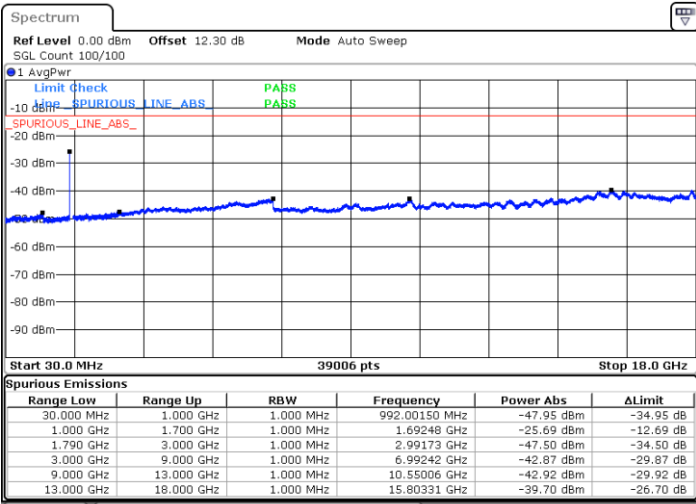

Middle Channel / 1RB49 and 1RB0

Date: 17.MAY.2020 19:01:03

Date: 17.MAY.2020 19:03:56

Middle Channel / FullIRB

N/A

Date: 17.MAY.2020 18:58:08

LTE Band 66B / 15MHz+5MHz

16QAM

Highest Channel / 1RB0 and 1RB49

Highest Channel / 1RB49 and 1RB0

Date: 17.MAY.2020 19:42:36

Date: 17.MAY.2020 19:31:36

Highest Channel / FullIRB

N/A

Date: 17.MAY.2020 19:45:30

LTE Band 66B / 5MHz+5MHz

64QAM

Lowest Channel / 1RB0 and 1RB24

Lowest Channel / 1RB14 and 1RB0

Date: 15.MAY.2020 23:12:53

Date: 15.MAY.2020 23:08:25

Lowest Channel / FullIRB

N/A

Date: 15.MAY.2020 23:13:47