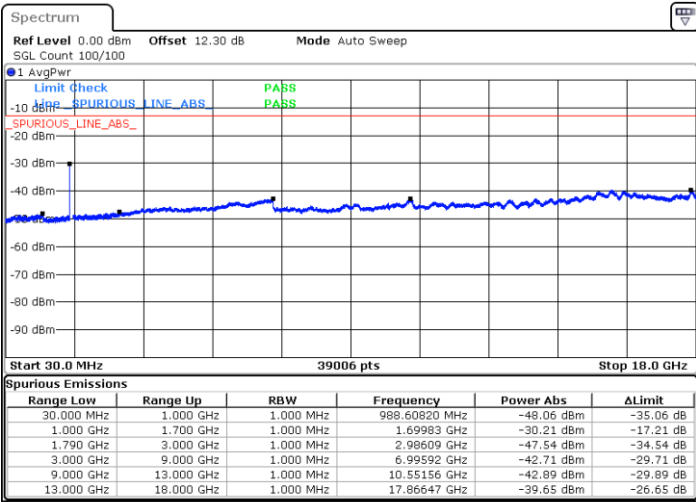

Date: 15.MAY.2020 23:29:05

LTE Band 66B / 5MHz+5MHz

64QAM

Highest Channel / 1RB0 and 1RB24

Highest Channel / 1RB14 and 1RB0

Date: 15.MAY.2020 23:59:05

Date: 15.MAY.2020 23:58:12

Highest Channel / FullIRB

N/A

Date: 16.MAY.2020 00:08:24

LTE Band 66B / 5MHz+10MHz

64QAM

Lowest Channel / 1RB0 and 1RB14

Lowest Channel / 1RB24 and 1RB0

Date: 16.MAY.2020 01:51:21

Date: 16.MAY.2020 01:46:55

Lowest Channel / FullIRB

N/A

Date: 16.MAY.2020 01:52:14

LTE Band 66B / 5MHz+10MHz

64QAM

Middle Channel / 1RB0 and 1RB14

Middle Channel / 1RB24 and 1RB0

Date: 16.MAY.2020 01:15:36

Date: 16.MAY.2020 01:26:20

Middle Channel / FullRB

N/A

Date: 16.MAY.2020 01:14:43

LTE Band 66B / 5MHz+10MHz

64QAM

Highest Channel / 1RB0 and 1RB14

Highest Channel / 1RB24 and 1RB0