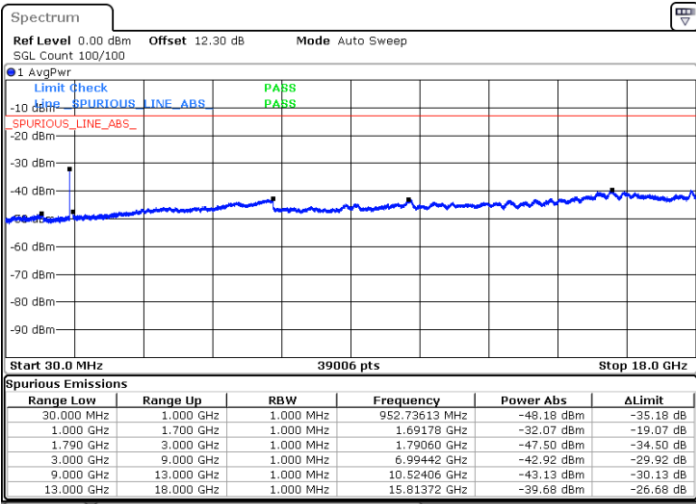

Date: 16.MAY.2020 00:56:49

Date: 16.MAY.2020 00:55:57

Highest Channel / FullIRB

N/A

Date: 16.MAY.2020 01:01:14

LTE Band 66B / 5MHz+15MHz

64QAM

Lowest Channel / 1RB0 and 1RB49

Lowest Channel / 1RB24 and 1RB0

Date: 17.MAY.2020 20:32:35

Date: 17.MAY.2020 20:27:46

Lowest Channel / FullIRB

N/A

Date: 17.MAY.2020 20:33:33

LTE Band 66B / 5MHz+15MHz

64QAM

Middle Channel / 1RB0 and 1RB49

Middle Channel / 1RB24 and 1RB0

Date: 17.MAY.2020 20:52:50

Date: 17.MAY.2020 21:04:08

Middle Channel / FullRB

N/A

Date: 17.MAY.2020 20:51:53

LTE Band 66B / 5MHz+15MHz