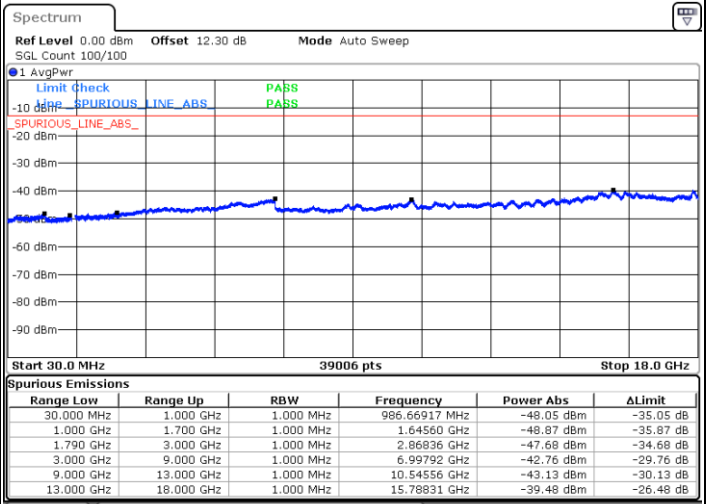

LTE Band 66B / 10MHz+5MHz

64QAM

Lowest Channel / 1RB0 and 1RB24

Lowest Channel / 1RB49 and 1RB0

Date: 17.MAY.2020 14:24:34

Date: 17.MAY.2020 14:08:12

Lowest Channel / FullRB

N/A

Date: 17.MAY.2020 14:25:32

LTE Band 66B / 10MHz+5MHz

64QAM

Middle Channel / 1RB0 and 1RB24

Middle Channel / 1RB49 and 1RB0

Date: 17.MAY.2020 14:47:25

Date: 17.MAY.2020 14:57:42

Middle Channel / FullIRB

N/A

Date: 17.MAY.2020 14:46:27

LTE Band 66B / 10MHz+5MHz

64QAM

Highest Channel / 1RB0 and 1RB24

Highest Channel / 1RB49 and 1RB0

Date: 17.MAY.2020 15:16:43

Date: 17.MAY.2020 15:15:46

Highest Channel / FullIRB

N/A

Date: 17.MAY.2020 15:28:46

LTE Band 66B / 10MHz+10MHz

64QAM

Lowest Channel / 1RB0 and 1RB49

Lowest Channel / 1RB49 and 1RB0

Date: 17.MAY.2020 15:54:05