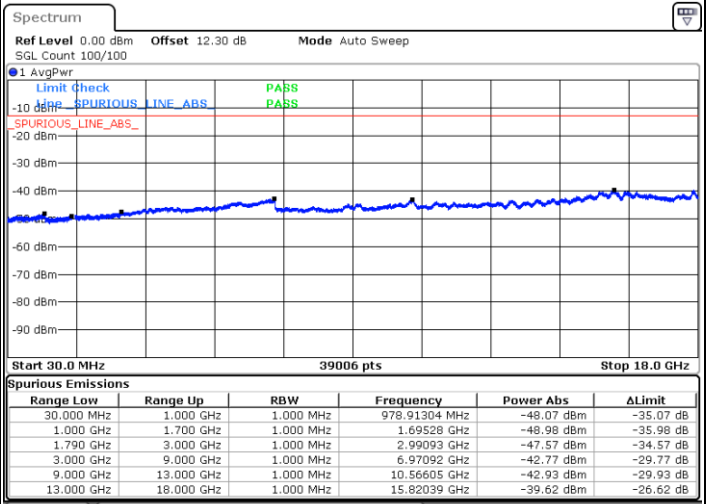

Highest Channel / 1RB0 and 1RB49

Highest Channel / 1RB49 and 1RB0

Date: 17.MAY.2020 19:42:36

Date: 17.MAY.2020 19:31:36

Highest Channel / FullIRB

N/A

Date: 17.MAY.2020 19:45:30

LTE Band 66B / 5MHz+5MHz

64QAM

Lowest Channel / 1RB0 and 1RB24

Lowest Channel / 1RB14 and 1RB0

Date: 15.MAY.2020 23:12:53

Date: 15.MAY.2020 23:08:25

Lowest Channel / FullIRB

N/A

Date: 15.MAY.2020 23:13:47

LTE Band 66B / 5MHz+5MHz

64QAM

MiddleChannel / 1RB0 and 1RB24

Middle Channel / 1RB14 and 1RB0

Date: 15.MAY.2020 23:30:10

Date: 15.MAY.2020 23:40:15

Middle Channel / FullIRB

N/A

Date: 15.MAY.2020 23:29:05

LTE Band 66B / 5MHz+5MHz

64QAM

Highest Channel / 1RB0 and 1RB24

Highest Channel / 1RB14 and 1RB0

Date: 15.MAY.2020 23:59:05

Date: 15.MAY.2020 23:58:12

Highest Channel / FullIRB