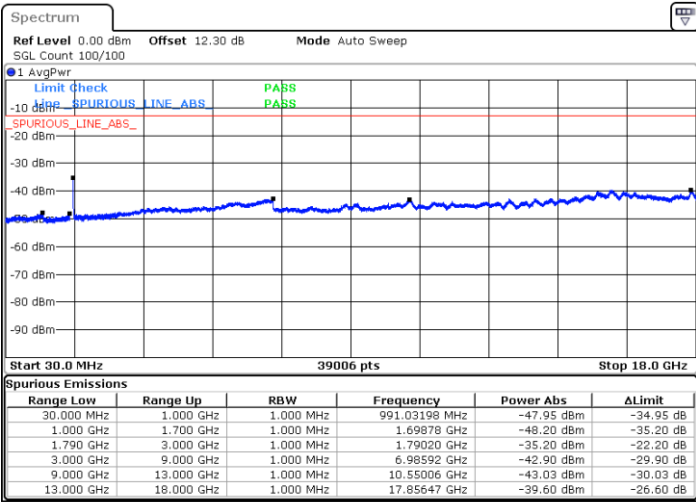

Date: 17.MAY.2020 16:07:30

Date: 17.MAY.2020 17:29:27

Middle Channel / FullIRB

N/A

Date: 17.MAY.2020 16:06:32

LTE Band 66B / 10MHz+10MHz

64QAM

Highest Channel / 1RB0 and 1RB49

Highest Channel / 1RB49 and 1RB0

Date: 17.MAY.2020 17:52:02

Date: 17.MAY.2020 17:48:47

Highest Channel / FullIRB

N/A

Date: 17.MAY.2020 17:56:52

LTE Band 66B / 15MHz+5MHz

64QAM

Lowest Channel / 1RB0 and 1RB49

Lowest Channel / 1RB49 and 1RB0

Date: 17.MAY.2020 18:40:39

Date: 17.MAY.2020 18:35:49

Lowest Channel / FullIRB

N/A

Date: 17.MAY.2020 18:41:36

LTE Band 66B / 15MHz+5MHz