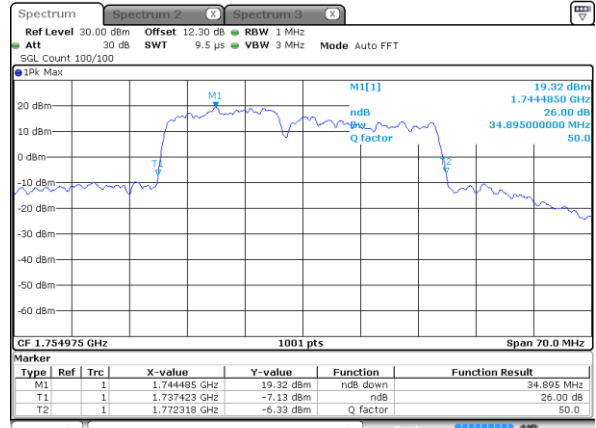

Highest Channel / 10MHz+20MHz

Date: 21 MAY 2020 03:20:01

Highest Channel / 15MHz+10MHz

Date: 21 MAY 2020 01:34:26

LTE Band 66C

QPSK

Lowest Channel / 15MHz+15MHz

Date: 29 MAY 2020 02:23:18

Lowest Channel / 15MHz+20MHz

Date: 29 MAY 2020 03:30:28

Middle Channel / 15MHz+15MHz

Date: 29 MAY 2020 02:47:49

Middle Channel / 15MHz+20MHz

Date: 29 MAY 2020 03:54:16

Highest Channel / 15MHz+15MHz

Date: 29 MAY 2020 03:05:47

Highest Channel / 15MHz+20MHz

Date: 29 MAY 2020 04:10:19