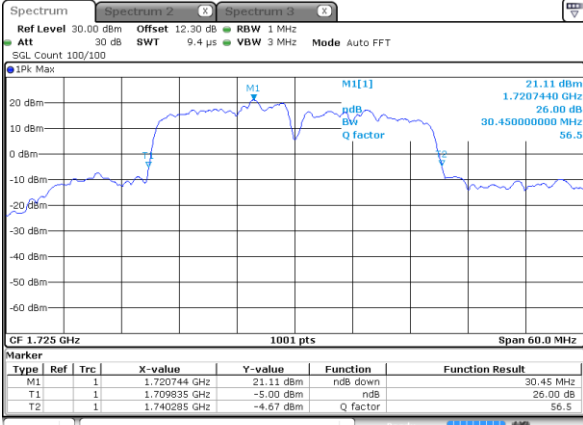

Middle Channel / 10MHz+15MHz

Date: 20 MAY 2020 07:23:13

Highest Channel / 5MHz+20MHz

Date: 29 MAY 2020 07:47:43

Highest Channel / 10MHz+15MHz

Date: 20 MAY 2020 07:41:56

LTE Band 66C

QPSK

Lowest Channel / 10MHz+20MHz

Date: 21 MAY 2020 02:22:45

Lowest Channel / 15MHz+10MHz

Date: 21 MAY 2020 00:49:43

Middle Channel / 10MHz+20MHz

Date: 21 MAY 2020 02:57:10

Middle Channel / 15MHz+10MHz

Date: 21 MAY 2020 01:21:08

Highest Channel / 10MHz+20MHz

Date: 21 MAY 2020 03:20:01

Highest Channel / 15MHz+10MHz

Date: 21 MAY 2020 01:34:26

LTE Band 66C

QPSK

Lowest Channel / 15MHz+15MHz

Date: 29 MAY 2020 02:23:18

Lowest Channel / 15MHz+20MHz

Date: 29 MAY 2020 03:30:28

Middle Channel / 15MHz+15MHz

Date: 29 MAY 2020 02:47:49

Middle Channel / 15MHz+20MHz

Date: 29 MAY 2020 03:54:16

Highest Channel / 15MHz+15MHz

Date: 29 MAY 2020 03:05:47