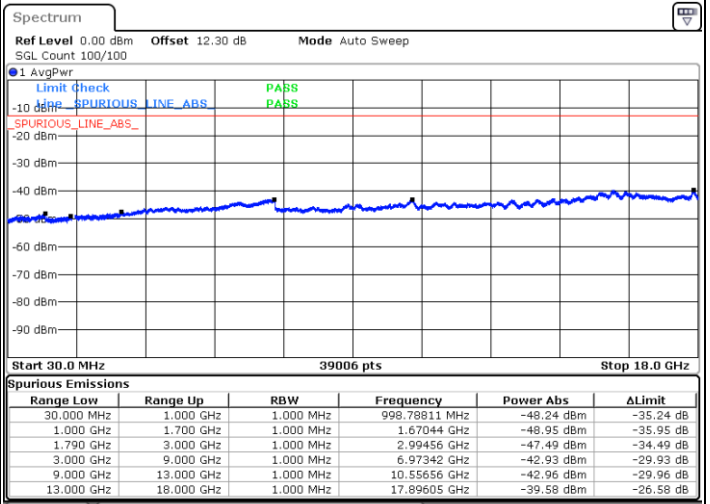

Date: 16.MAY.2020 00:56:49

Date: 16.MAY.2020 00:55:57

Highest Channel / FullIRB

N/A

Date: 16.MAY.2020 01:01:14

LTE Band 66B / 5MHz+15MHz

64QAM

Lowest Channel / 1RB0 and 1RB49

Lowest Channel / 1RB24 and 1RB0

Date: 17.MAY.2020 20:32:35

Date: 17.MAY.2020 20:27:46

Lowest Channel / FullIRB

N/A

Date: 17.MAY.2020 20:33:33

LTE Band 66B / 5MHz+15MHz

64QAM

Middle Channel / 1RB0 and 1RB49

Middle Channel / 1RB24 and 1RB0

Date: 17.MAY.2020 20:52:50

Date: 17.MAY.2020 21:04:08

Middle Channel / FullRB

N/A

Date: 17.MAY.2020 20:51:53

LTE Band 66B / 5MHz+15MHz

64QAM

Highest Channel / 1RB0 and 1RB49

Highest Channel / 1RB24 and 1RB0

Date: 17.MAY.2020 21:32:26

Date: 17.MAY.2020 21:31:29

Highest Channel / FullIRB

N/A

Date: 17.MAY.2020 21:37:17