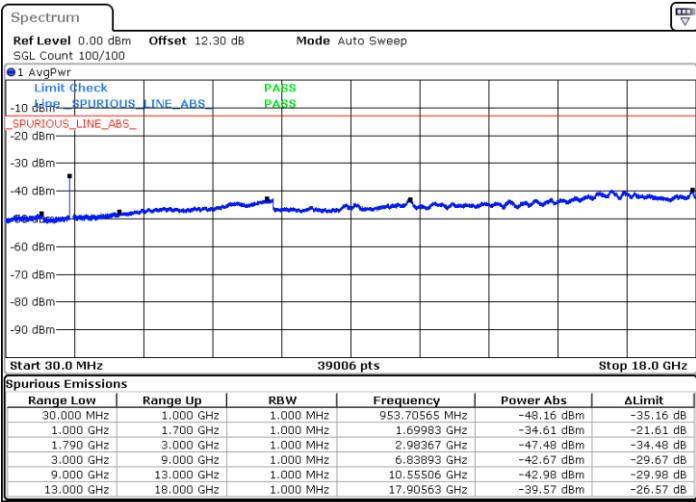

Highest Channel / 1RB0 and 1RB49

Highest Channel / 1RB49 and 1RB0

Date: 17.MAY.2020 19:42:36

Date: 17.MAY.2020 19:31:36

Highest Channel / FullIRB

N/A

Date: 17.MAY.2020 19:45:30

LTE Band 66B / 5MHz+5MHz

64QAM

Lowest Channel / 1RB0 and 1RB24

Lowest Channel / 1RB14 and 1RB0

Date: 15.MAY.2020 23:12:53

Date: 15.MAY.2020 23:08:25

Lowest Channel / FullIRB

N/A

Date: 15.MAY.2020 23:13:47

LTE Band 66B / 5MHz+5MHz

64QAM

MiddleChannel / 1RB0 and 1RB24

Middle Channel / 1RB14 and 1RB0

Date: 15.MAY.2020 23:30:10

Date: 15.MAY.2020 23:40:15

Middle Channel / FullIRB

N/A

Date: 15.MAY.2020 23:29:05

LTE Band 66B / 5MHz+5MHz

64QAM

Highest Channel / 1RB0 and 1RB24

Highest Channel / 1RB14 and 1RB0

Date: 15.MAY.2020 23:59:05

Date: 15.MAY.2020 23:58:12

Highest Channel / FullIRB