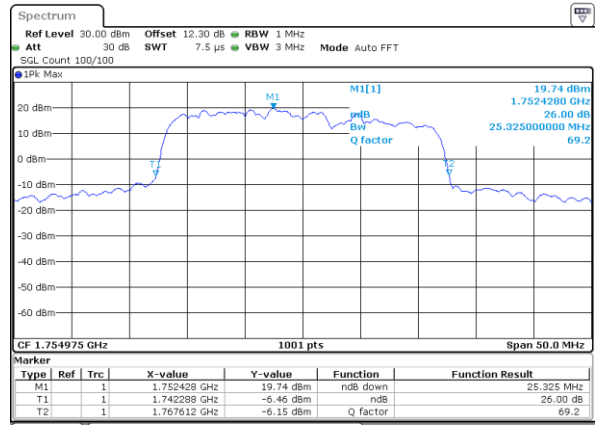

LTE Band 66C

QPSK

Lowest Channel / 5MHz+20MHz

Date: 29 MAY 2020 06:55:53

Lowest Channel / 10MHz+15MHz

Date: 20 MAY 2020 06:36:55

Middle Channel / 5MHz+20MHz

Date: 29 MAY 2020 07:19:17

Middle Channel / 10MHz+15MHz

Date: 20 MAY 2020 07:23:13

Highest Channel / 5MHz+20MHz

Date: 29 MAY 2020 07:47:43

Highest Channel / 10MHz+15MHz

Date: 20 MAY 2020 07:41:56

LTE Band 66C

QPSK

Lowest Channel / 10MHz+20MHz

Date: 21 MAY 2020 02:22:45

Lowest Channel / 15MHz+10MHz

Date: 21 MAY 2020 00:49:43

Middle Channel / 10MHz+20MHz

Date: 21 MAY 2020 02:57:10

Middle Channel / 15MHz+10MHz

Date: 21 MAY 2020 01:21:08

Highest Channel / 10MHz+20MHz

Date: 21 MAY 2020 03:20:01

Highest Channel / 15MHz+10MHz

Date: 21 MAY 2020 01:34:26

LTE Band 66C

QPSK

Lowest Channel / 15MHz+15MHz

Date: 29 MAY 2020 02:23:18