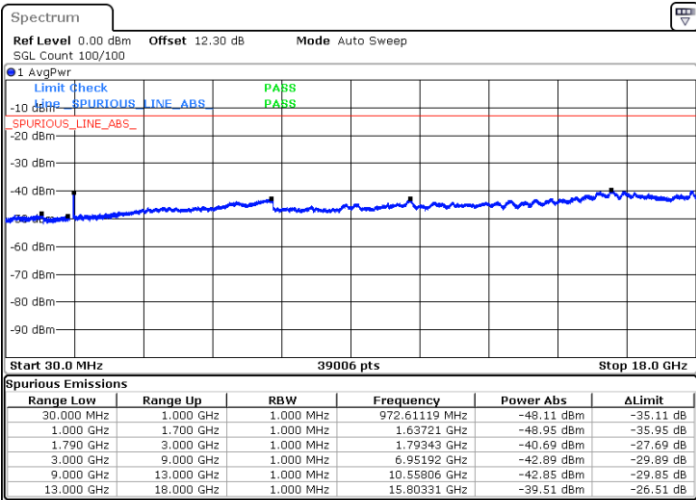

Lowest Channel / FullIRB

N/A

Date: 16.MAY.2020 01:52:14

LTE Band 66B / 5MHz+10MHz

64QAM

Middle Channel / 1RB0 and 1RB14

Middle Channel / 1RB24 and 1RB0

Date: 16.MAY.2020 01:15:36

Date: 16.MAY.2020 01:26:20

Middle Channel / FullRB

N/A

Date: 16.MAY.2020 01:14:43

LTE Band 66B / 5MHz+10MHz

64QAM

Highest Channel / 1RB0 and 1RB14

Highest Channel / 1RB24 and 1RB0

Date: 16.MAY.2020 00:56:49

Date: 16.MAY.2020 00:55:57

Highest Channel / FullIRB

N/A

Date: 16.MAY.2020 01:01:14

LTE Band 66B / 5MHz+15MHz

64QAM

Lowest Channel / 1RB0 and 1RB49

Lowest Channel / 1RB24 and 1RB0

Date: 17.MAY.2020 20:32:35

Date: 17.MAY.2020 20:27:46

Lowest Channel / FullIRB

N/A

Date: 17.MAY.2020 20:33:33

LTE Band 66B / 5MHz+15MHz

64QAM