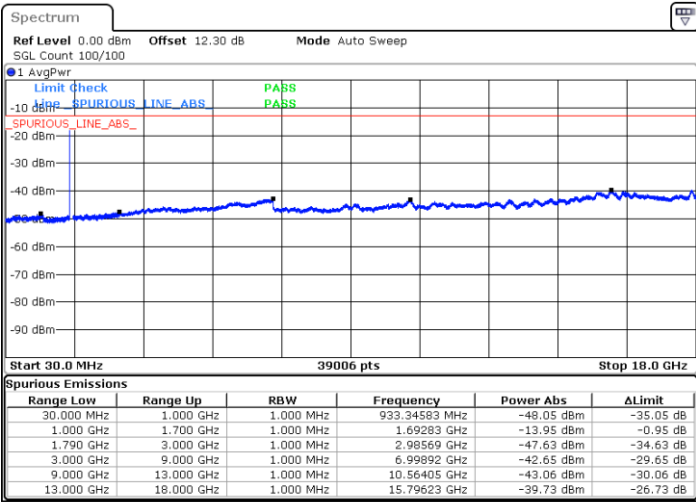

Middle Channel / FullRB

N/A

Date: 17.MAY.2020 16:05:34

LTE Band 66B / 10MHz+10MHz

16QAM

Highest Channel / 1RB0 and 1RB49

Highest Channel / 1RB49 and 1RB0

Date: 17.MAY.2020 17:53:00

Date: 17.MAY.2020 17:47:49

Highest Channel / FullIRB

N/A

Date: 17.MAY.2020 17:55:54

LTE Band 66B / 15MHz+5MHz

16QAM

Lowest Channel / 1RB0 and 1RB49

Lowest Channel / 1RB49 and 1RB0

Date: 17.MAY.2020 18:52:53

Date: 17.MAY.2020 18:36:47

Lowest Channel / FullIRB

N/A

Date: 17.MAY.2020 18:42:34

LTE Band 66B / 15MHz+5MHz

16QAM

Middle Channel / 1RB0 and 1RB49

Highest Channel / 1RB0 and 1RB49

Highest Channel / 1RB49 and 1RB0

Date: 17.MAY.2020 19:42:36

Date: 17.MAY.2020 19:31:36

Highest Channel / FullIRB

N/A

Date: 17.MAY.2020 19:45:30

LTE Band 66B / 5MHz+5MHz