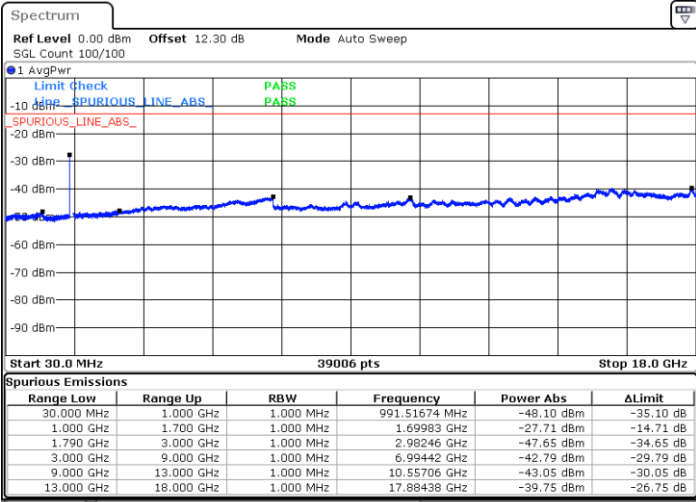

Date: 17.MAY.2020 16:07:30

Date: 17.MAY.2020 17:29:27

Middle Channel / FullIRB

N/A

Date: 17.MAY.2020 16:06:32

LTE Band 66B / 10MHz+10MHz

64QAM

Highest Channel / 1RB0 and 1RB49

Highest Channel / 1RB49 and 1RB0

Date: 17.MAY.2020 17:52:02

Date: 17.MAY.2020 17:48:47

Highest Channel / FullIRB

N/A

Date: 17.MAY.2020 17:56:52

LTE Band 66B / 15MHz+5MHz

64QAM

Lowest Channel / 1RB0 and 1RB49

Lowest Channel / 1RB49 and 1RB0

Date: 17.MAY.2020 18:40:39

Date: 17.MAY.2020 18:35:49

Lowest Channel / FullIRB

N/A

Date: 17.MAY.2020 18:41:36

LTE Band 66B / 15MHz+5MHz

LTE Band 66B / 15MHz+5MHz

64QAM

Highest Channel / 1RB0 and 1RB49

Highest Channel / 1RB49 and 1RB0

Date: 17.MAY.2020 19:41:38

Date: 17.MAY.2020 19:32:33

Highest Channel / FullIRB

N/A