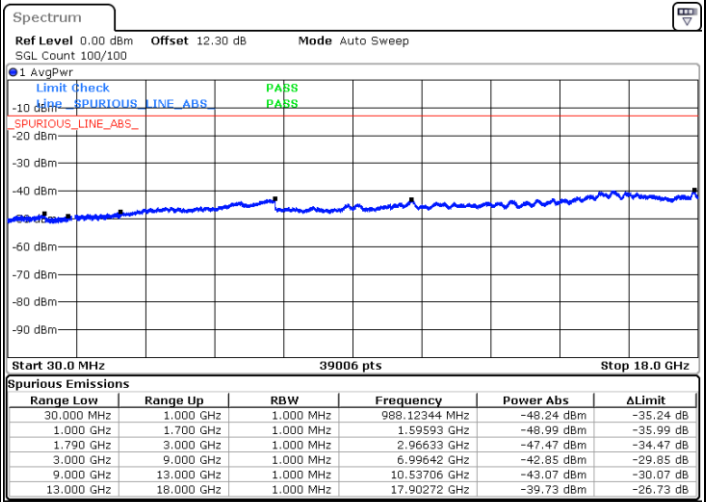

Date: 17.MAY.2020 17:47:49

Highest Channel / FullIRB

N/A

Date: 17.MAY.2020 17:55:54

LTE Band 66B / 15MHz+5MHz

16QAM

Lowest Channel / 1RB0 and 1RB49

Lowest Channel / 1RB49 and 1RB0

Date: 17.MAY.2020 18:52:53

Date: 17.MAY.2020 18:36:47

Lowest Channel / FullIRB

N/A

Date: 17.MAY.2020 18:42:34

LTE Band 66B / 15MHz+5MHz

16QAM

Middle Channel / 1RB0 and 1RB49

Middle Channel / 1RB49 and 1RB0

Date: 17.MAY.2020 19:01:03

Date: 17.MAY.2020 19:03:56

Middle Channel / FullIRB

N/A

Date: 17.MAY.2020 18:58:08

LTE Band 66B / 15MHz+5MHz

16QAM

Highest Channel / 1RB0 and 1RB49

Highest Channel / 1RB49 and 1RB0

Date: 17.MAY.2020 19:42:36

Date: 17.MAY.2020 19:31:36

Highest Channel / FullIRB

N/A

Date: 17.MAY.2020 19:45:30

LTE Band 66B / 5MHz+5MHz