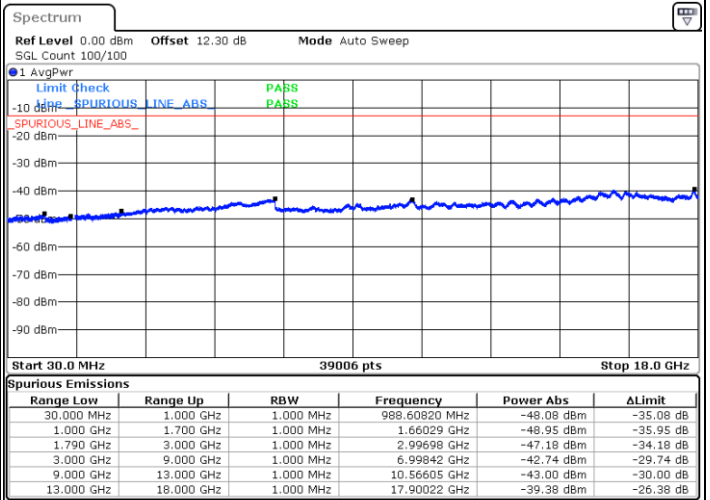

Lowest Channel / FullIRB

N/A

Date: 16.MAY.2020 01:52:14

LTE Band 66B / 5MHz+10MHz

64QAM

Middle Channel / 1RB0 and 1RB14

Middle Channel / 1RB24 and 1RB0

Date: 16.MAY.2020 01:15:36

Date: 16.MAY.2020 01:26:20

Middle Channel / FullRB

N/A

Date: 16.MAY.2020 01:14:43

LTE Band 66B / 5MHz+10MHz

64QAM

Highest Channel / 1RB0 and 1RB14

Highest Channel / 1RB24 and 1RB0

Date: 16.MAY.2020 00:56:49

Date: 16.MAY.2020 00:55:57

Highest Channel / FullIRB

N/A

Date: 16.MAY.2020 01:01:14

LTE Band 66B / 5MHz+15MHz

64QAM

Lowest Channel / 1RB0 and 1RB49

Lowest Channel / 1RB24 and 1RB0

Date: 17.MAY.2020 20:32:35

Date: 17.MAY.2020 20:27:46

Lowest Channel / FullIRB

N/A

Date: 17.MAY.2020 20:33:33

LTE Band 66B / 5MHz+15MHz

64QAM