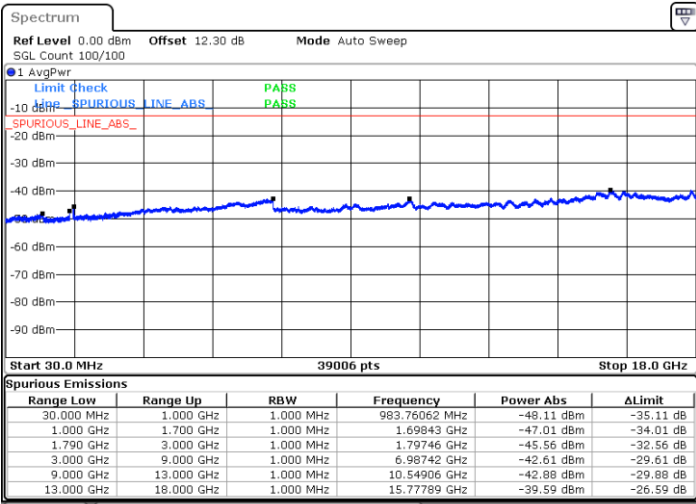

LTE Band 66B / 5MHz+15MHz

64QAM

Highest Channel / 1RB0 and 1RB49

Highest Channel / 1RB24 and 1RB0

Date: 17.MAY.2020 21:32:26

Date: 17.MAY.2020 21:31:29