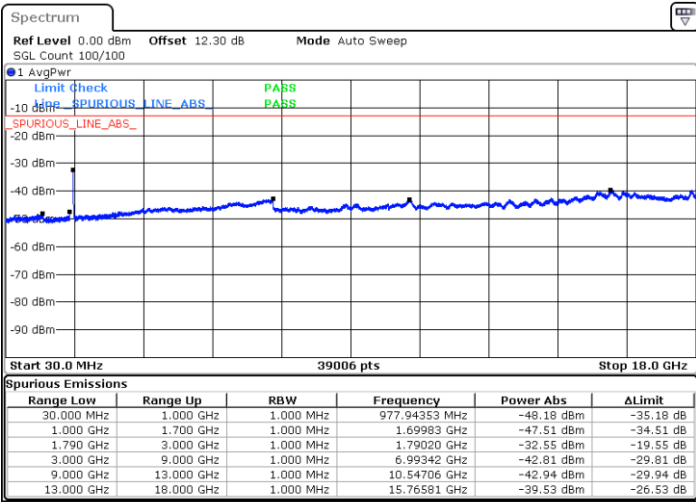

N/A

Date: 17.MAY.2020 15:56:01

LTE Band 66B / 10MHz+10MHz

16QAM

Middle Channel / 1RB0 and 1RB49

Middle Channel / 1RB49 and 1RB0

Date: 17.MAY.2020 16:08:28

Date: 17.MAY.2020 17:28:29

Middle Channel / FullRB

N/A

Date: 17.MAY.2020 16:05:34

LTE Band 66B / 10MHz+10MHz

16QAM

Highest Channel / 1RB0 and 1RB49

Highest Channel / 1RB49 and 1RB0

Date: 17.MAY.2020 17:53:00

Date: 17.MAY.2020 17:47:49

Highest Channel / FullIRB

N/A

Date: 17.MAY.2020 17:55:54

LTE Band 66B / 15MHz+5MHz

16QAM

Lowest Channel / 1RB0 and 1RB49

Lowest Channel / 1RB49 and 1RB0

Date: 17.MAY.2020 18:52:53

Date: 17.MAY.2020 18:36:47

Lowest Channel / FullIRB

N/A

Date: 17.MAY.2020 18:42:34

LTE Band 66B / 15MHz+5MHz

16QAM

Middle Channel / 1RB0 and 1RB49