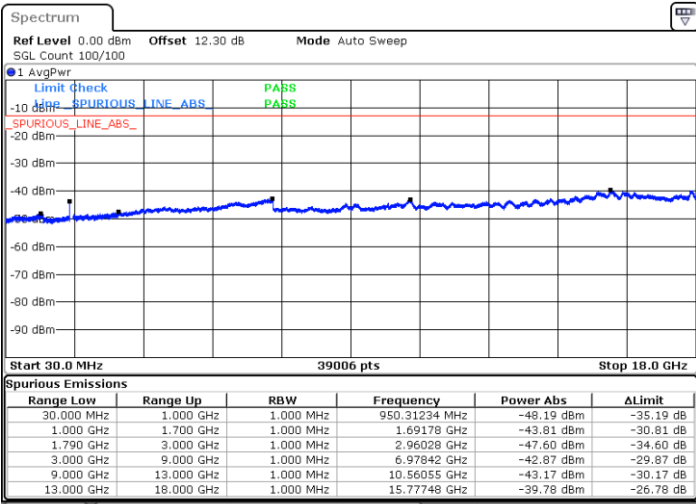

N/A

Date: 17.MAY.2020 14:46:27

LTE Band 66B / 10MHz+5MHz

64QAM

Highest Channel / 1RB0 and 1RB24

Highest Channel / 1RB49 and 1RB0

Date: 17.MAY.2020 15:16:43

Date: 17.MAY.2020 15:15:46

Highest Channel / FullIRB

N/A

Date: 17.MAY.2020 15:28:46

LTE Band 66B / 10MHz+10MHz

64QAM

Lowest Channel / 1RB0 and 1RB49

Lowest Channel / 1RB49 and 1RB0

Date: 17.MAY.2020 15:54:05

Date: 17.MAY.2020 15:49:16

Lowest Channel / FullIRB

N/A

Date: 17.MAY.2020 15:55:03

LTE Band 66B / 10MHz+10MHz

64QAM

Middle Channel / 1RB0 and 1RB49

Middle Channel / 1RB49 and 1RB0

Date: 17.MAY.2020 16:07:30

Date: 17.MAY.2020 17:29:27

Middle Channel / FullIRB

N/A

Date: 17.MAY.2020 16:06:32

LTE Band 66B / 10MHz+10MHz

64QAM

Highest Channel / 1RB0 and 1RB49