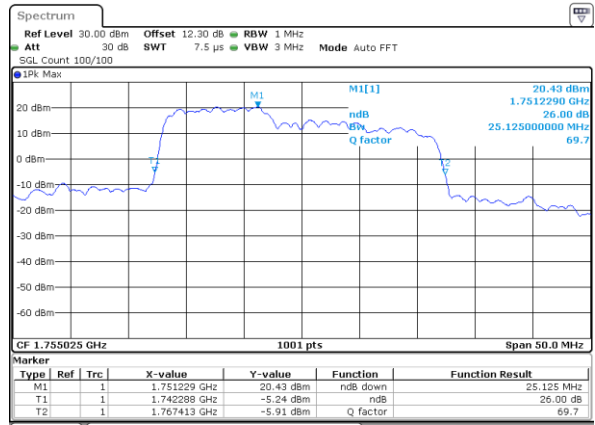

Mode	LTE Band 66C : 26dB BW(MHz)				
64QAM					
BW	5MHz+20MHz	10MHz+15MHz	10MHz+20MHz	15MHz+10MHz	15MHz+15MHz
Lowest CH	24.68	24.93	29.73	25.13	30.45
Middle CH	24.68	25.03	29.73	25.38	30.33
Highest CH	24.78	25.03	29.85	25.33	30.57
BW	15MHz+20MHz	20MHz+5MHz	20MHz+10MHz	20MHz+15MHz	20MHz+20MHz
Lowest CH	34.90	24.88	29.85	35.18	39.80
Middle CH	34.76	25.13	29.97	35.04	39.56
Highest CH	34.90	25.08	30.03	35.18	39.72

LTE Band 66C

QPSK

Lowest Channel / 5MHz+20MHz

Date: 29 MAY 2020 06:55:53

Lowest Channel / 10MHz+15MHz

Date: 20 MAY 2020 06:36:55

Middle Channel / 5MHz+20MHz

Date: 29 MAY 2020 07:19:17

Middle Channel / 10MHz+15MHz

Date: 20 MAY 2020 07:23:13

Highest Channel / 5MHz+20MHz

Date: 29 MAY 2020 07:47:43

Highest Channel / 10MHz+15MHz

Date: 20 MAY 2020 07:41:56

LTE Band 66C

QPSK

Highest Channel / 10MHz+20MHz

Date: 21 MAY 2020 03:20:01

Highest Channel / 15MHz+10MHz

Date: 21 MAY 2020 01:34:26

LTE Band 66C

QPSK

Lowest Channel / 15MHz+15MHz

Date: 29 MAY 2020 02:23:18