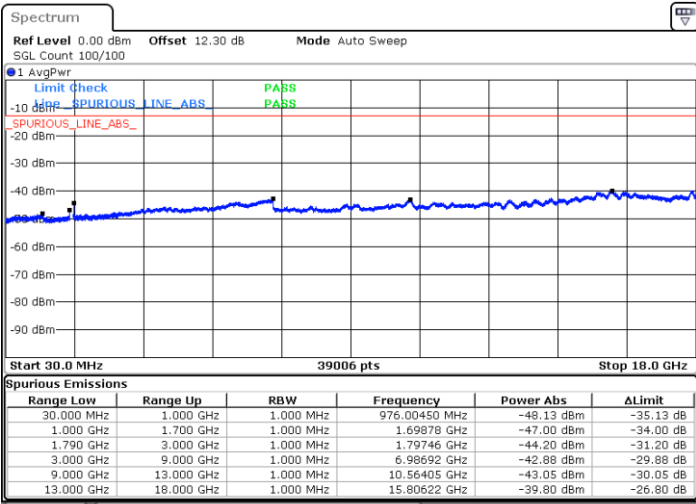

Highest Channel / 1RB49 and 1RB0

Date: 17.MAY.2020 17:52:02

Date: 17.MAY.2020 17:48:47

Highest Channel / FullIRB

N/A

Date: 17.MAY.2020 17:56:52

LTE Band 66B / 15MHz+5MHz

64QAM

Lowest Channel / 1RB0 and 1RB49

Lowest Channel / 1RB49 and 1RB0

Date: 17.MAY.2020 18:40:39

Date: 17.MAY.2020 18:35:49

Lowest Channel / FullIRB

N/A

Date: 17.MAY.2020 18:41:36

LTE Band 66B / 15MHz+5MHz

64QAM

Middle Channel / 1RB0 and 1RB49

Middle Channel / 1RB49 and 1RB0

Date: 17.MAY.2020 19:00:04

Date: 17.MAY.2020 19:04:53

Middle Channel / FullIRB

N/A

Date: 17.MAY.2020 18:59:06

LTE Band 66B / 15MHz+5MHz

64QAM

Highest Channel / 1RB0 and 1RB49

Highest Channel / 1RB49 and 1RB0

Date: 17.MAY.2020 19:41:38

Date: 17.MAY.2020 19:32:33

Highest Channel / FullIRB

N/A