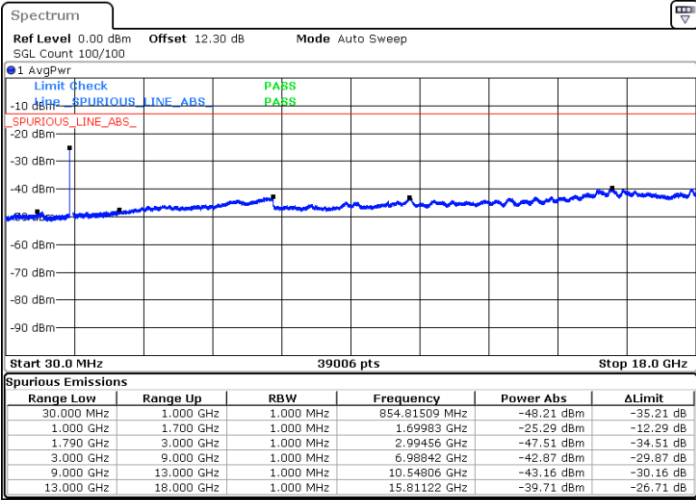

LTE Band 66B / 10MHz+5MHz

16QAM

Highest Channel / 1RB0 and 1RB24

Highest Channel / 1RB49 and 1RB0

Date: 17.MAY.2020 15:24:54

Date: 17.MAY.2020 15:14:48

Highest Channel / FullIRB

N/A

Date: 17.MAY.2020 15:27:48

LTE Band 66B / 10MHz+10MHz

16QAM

Lowest Channel / 1RB0 and 1RB49

Lowest Channel / 1RB49 and 1RB0

Date: 17.MAY.2020 15:53:07

Date: 17.MAY.2020 15:50:14

Lowest Channel / FullIRB

N/A

Date: 17.MAY.2020 15:56:01

LTE Band 66B / 10MHz+10MHz

16QAM

Middle Channel / 1RB0 and 1RB49

Middle Channel / 1RB49 and 1RB0

Date: 17.MAY.2020 16:08:28

Date: 17.MAY.2020 17:28:29

Middle Channel / FullRB

N/A

Date: 17.MAY.2020 16:05:34

LTE Band 66B / 10MHz+10MHz

16QAM

Highest Channel / 1RB0 and 1RB49

Highest Channel / 1RB49 and 1RB0

Date: 17.MAY.2020 17:53:00