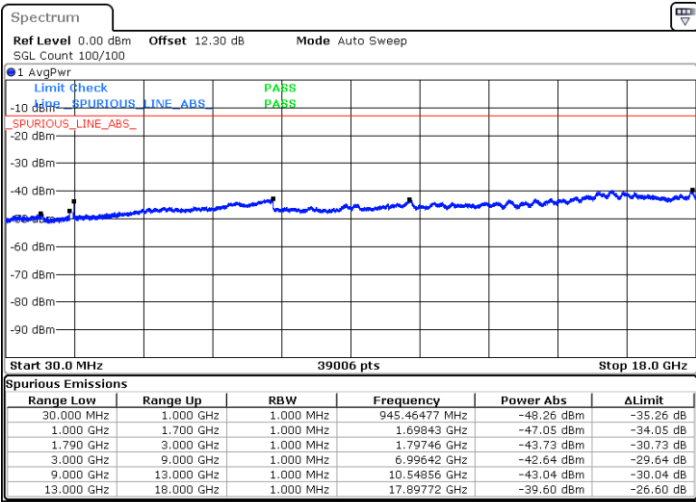

Date: 17.MAY.2020 18:52:53

Date: 17.MAY.2020 18:36:47

Lowest Channel / FullIRB

N/A

Date: 17.MAY.2020 18:42:34

LTE Band 66B / 15MHz+5MHz

16QAM

Middle Channel / 1RB0 and 1RB49

Middle Channel / 1RB49 and 1RB0

Date: 17.MAY.2020 19:01:03

Date: 17.MAY.2020 19:03:56

Middle Channel / FullIRB

N/A

Date: 17.MAY.2020 18:58:08

LTE Band 66B / 15MHz+5MHz

16QAM

Highest Channel / 1RB0 and 1RB49

Highest Channel / 1RB49 and 1RB0

Date: 17.MAY.2020 19:42:36

Date: 17.MAY.2020 19:31:36

Highest Channel / FullIRB

N/A

Date: 17.MAY.2020 19:45:30

LTE Band 66B / 5MHz+5MHz