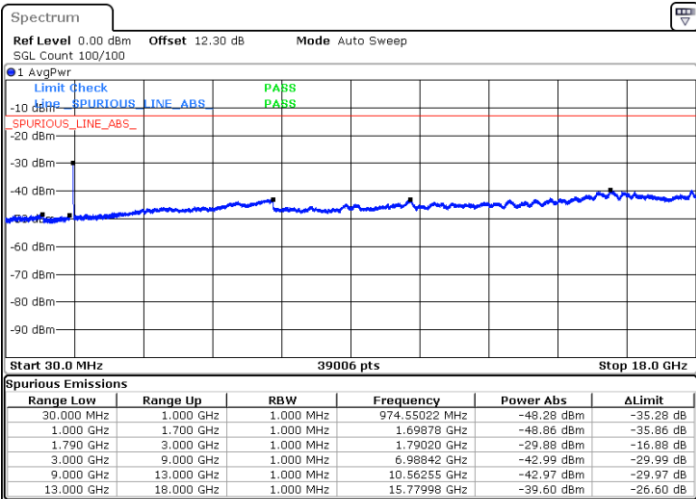

LTE Band 66B / 10MHz+5MHz

16QAM

Highest Channel / 1RB0 and 1RB24

Highest Channel / 1RB49 and 1RB0

Date: 17.MAY.2020 15:24:54

Date: 17.MAY.2020 15:14:48

Highest Channel / FullIRB

N/A

Date: 17.MAY.2020 15:27:48

LTE Band 66B / 10MHz+10MHz

16QAM

Lowest Channel / 1RB0 and 1RB49

Lowest Channel / 1RB49 and 1RB0

Date: 17.MAY.2020 15:53:07

Date: 17.MAY.2020 15:50:14

Lowest Channel / FullIRB