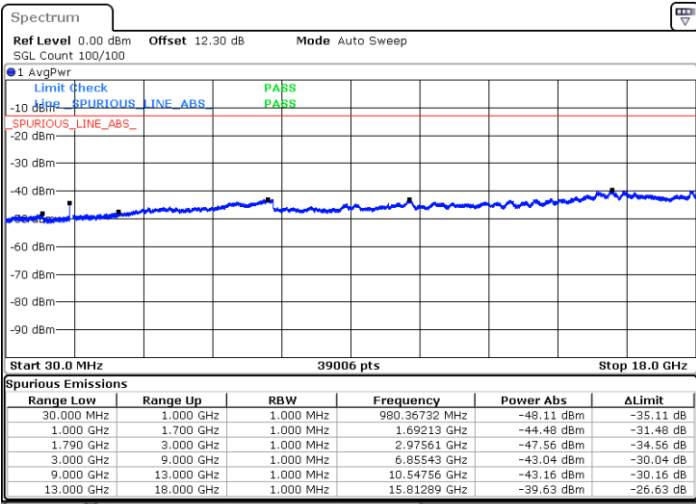

LTE Band 66B / 10MHz+5MHz

16QAM

Highest Channel / 1RB0 and 1RB24

Highest Channel / 1RB49 and 1RB0

Date: 17.MAY.2020 15:24:54

Date: 17.MAY.2020 15:14:48

Highest Channel / FullIRB

N/A

Date: 17.MAY.2020 15:27:48

LTE Band 66B / 10MHz+10MHz

16QAM

Lowest Channel / 1RB0 and 1RB49

Lowest Channel / 1RB49 and 1RB0

Date: 17.MAY.2020 15:53:07

Date: 17.MAY.2020 15:50:14

Lowest Channel / FullIRB

N/A

Date: 17.MAY.2020 15:56:01

LTE Band 66B / 10MHz+10MHz

16QAM

Middle Channel / 1RB0 and 1RB49

Middle Channel / 1RB49 and 1RB0

Date: 17.MAY.2020 16:08:28

Date: 17.MAY.2020 17:28:29

Middle Channel / FullRB

N/A

Date: 17.MAY.2020 16:05:34

LTE Band 66B / 10MHz+10MHz

16QAM

Highest Channel / 1RB0 and 1RB49

Highest Channel / 1RB49 and 1RB0

Date: 17.MAY.2020 17:53:00