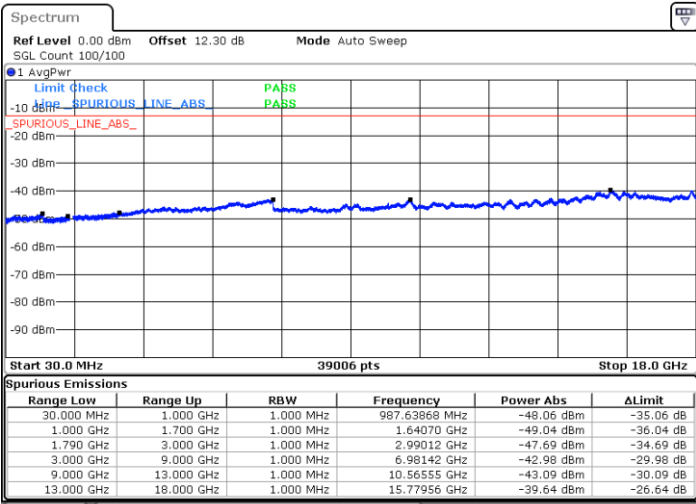

Date: 17.MAY.2020 15:27:48

LTE Band 66B / 10MHz+10MHz

16QAM

Lowest Channel / 1RB0 and 1RB49

Lowest Channel / 1RB49 and 1RB0

Date: 17.MAY.2020 15:53:07

Date: 17.MAY.2020 15:50:14

Lowest Channel / FullIRB

N/A

Date: 17.MAY.2020 15:56:01

LTE Band 66B / 10MHz+10MHz

16QAM

Middle Channel / 1RB0 and 1RB49

Middle Channel / 1RB49 and 1RB0

Date: 17.MAY.2020 16:08:28

Date: 17.MAY.2020 17:28:29

Middle Channel / FullRB

N/A

Date: 17.MAY.2020 16:05:34

LTE Band 66B / 10MHz+10MHz

16QAM

Highest Channel / 1RB0 and 1RB49

Highest Channel / 1RB49 and 1RB0

Date: 17.MAY.2020 17:53:00

Date: 17.MAY.2020 17:47:49

Highest Channel / FullIRB

N/A

Date: 17.MAY.2020 17:55:54

LTE Band 66B / 15MHz+5MHz

16QAM

Lowest Channel / 1RB0 and 1RB49

Lowest Channel / 1RB49 and 1RB0