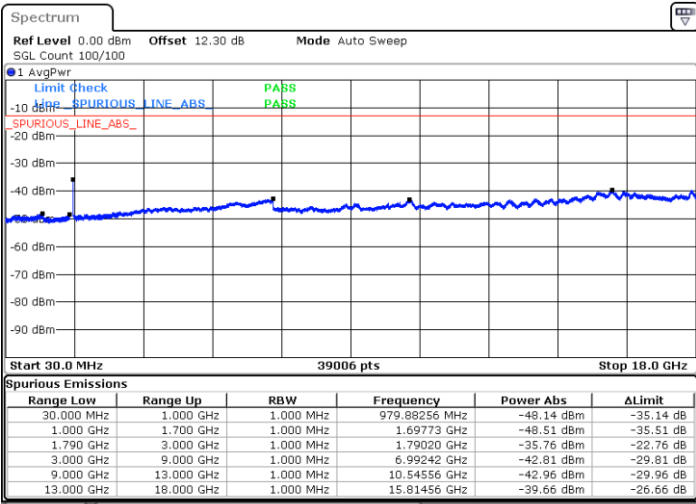

Date: 15.MAY.2020 23:29:05

LTE Band 66B / 5MHz+5MHz

64QAM

Highest Channel / 1RB0 and 1RB24

Highest Channel / 1RB14 and 1RB0

Date: 15.MAY.2020 23:59:05

Date: 15.MAY.2020 23:58:12

Highest Channel / FullIRB

N/A

Date: 16.MAY.2020 00:08:24

LTE Band 66B / 5MHz+10MHz

64QAM

Lowest Channel / 1RB0 and 1RB14

Lowest Channel / 1RB24 and 1RB0

Date: 16.MAY.2020 01:51:21

Date: 16.MAY.2020 01:46:55