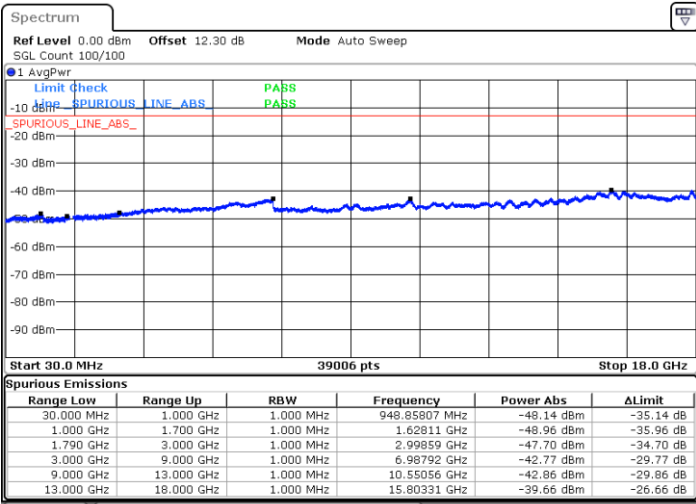

Highest Channel / 1RB0 and 1RB49

Highest Channel / 1RB49 and 1RB0

Date: 17.MAY.2020 19:42:36

Date: 17.MAY.2020 19:31:36

Highest Channel / FullIRB

N/A

Date: 17.MAY.2020 19:45:30

LTE Band 66B / 5MHz+5MHz

64QAM

Lowest Channel / 1RB0 and 1RB24

Lowest Channel / 1RB14 and 1RB0

Date: 15.MAY.2020 23:12:53

Date: 15.MAY.2020 23:08:25

Lowest Channel / FullIRB

N/A

Date: 15.MAY.2020 23:13:47

LTE Band 66B / 5MHz+5MHz

64QAM

MiddleChannel / 1RB0 and 1RB24

Middle Channel / 1RB14 and 1RB0

Date: 15.MAY.2020 23:30:10

Date: 15.MAY.2020 23:40:15

Middle Channel / FullIRB

N/A

Date: 15.MAY.2020 23:29:05

LTE Band 66B / 5MHz+5MHz

64QAM

Highest Channel / 1RB0 and 1RB24

Highest Channel / 1RB14 and 1RB0

Date: 15.MAY.2020 23:59:05

Date: 15.MAY.2020 23:58:12

Highest Channel / FullIRB