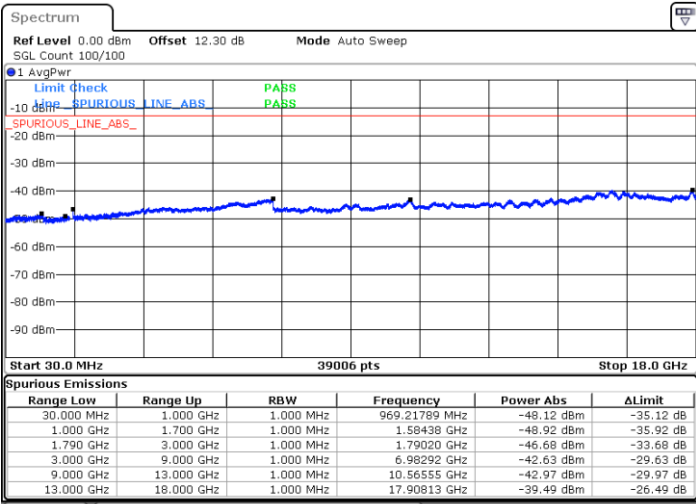

LTE Band 66B / 10MHz+5MHz

64QAM

Lowest Channel / 1RB0 and 1RB24

Lowest Channel / 1RB49 and 1RB0

Date: 17.MAY.2020 14:24:34

Date: 17.MAY.2020 14:08:12

Lowest Channel / FullRB

N/A

Date: 17.MAY.2020 14:25:32

LTE Band 66B / 10MHz+5MHz

64QAM

Middle Channel / 1RB0 and 1RB24

Middle Channel / 1RB49 and 1RB0

Date: 17.MAY.2020 14:47:25

Date: 17.MAY.2020 14:57:42

Middle Channel / FullIRB

N/A

Date: 17.MAY.2020 14:46:27

LTE Band 66B / 10MHz+5MHz

64QAM

Highest Channel / 1RB0 and 1RB24

Highest Channel / 1RB49 and 1RB0

Date: 17.MAY.2020 15:16:43

Date: 17.MAY.2020 15:15:46

Highest Channel / FullIRB

N/A

Date: 17.MAY.2020 15:28:46

LTE Band 66B / 10MHz+10MHz

64QAM

Lowest Channel / 1RB0 and 1RB49

Lowest Channel / 1RB49 and 1RB0

Date: 17.MAY.2020 15:54:05