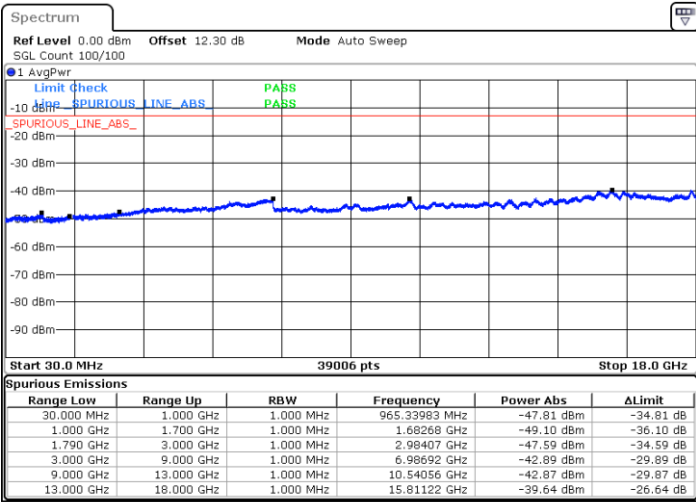

Highest Channel / 1RB0 and 1RB49

Highest Channel / 1RB49 and 1RB0

Date: 17.MAY.2020 19:42:36

Date: 17.MAY.2020 19:31:36

Highest Channel / FullIRB

N/A

Date: 17.MAY.2020 19:45:30

LTE Band 66B / 5MHz+5MHz

LTE Band 66B / 5MHz+5MHz

64QAM

MiddleChannel / 1RB0 and 1RB24

Middle Channel / 1RB14 and 1RB0

Date: 15.MAY.2020 23:30:10

Date: 15.MAY.2020 23:40:15

Middle Channel / FullIRB

N/A

Date: 15.MAY.2020 23:29:05

LTE Band 66B / 5MHz+5MHz

64QAM

Highest Channel / 1RB0 and 1RB24

Highest Channel / 1RB14 and 1RB0

Date: 15.MAY.2020 23:59:05

Date: 15.MAY.2020 23:58:12

Highest Channel / FullIRB

N/A

Date: 16.MAY.2020 00:08:24

LTE Band 66B / 5MHz+10MHz

64QAM

Lowest Channel / 1RB0 and 1RB14

Lowest Channel / 1RB24 and 1RB0

Date: 16.MAY.2020 01:51:21

Date: 16.MAY.2020 01:46:55