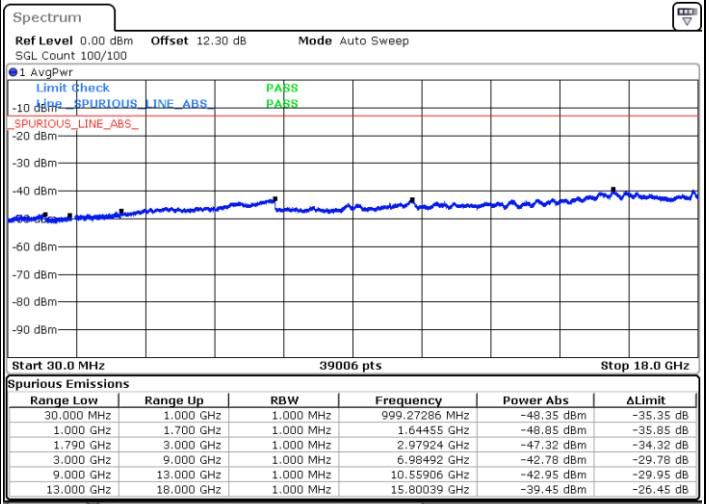

Date: 17.MAY.2020 15:27:48

LTE Band 66B / 10MHz+10MHz

16QAM

Lowest Channel / 1RB0 and 1RB49

Lowest Channel / 1RB49 and 1RB0

Date: 17.MAY.2020 15:53:07

Date: 17.MAY.2020 15:50:14

Lowest Channel / FullIRB

N/A

Date: 17.MAY.2020 15:56:01

LTE Band 66B / 10MHz+10MHz

16QAM

Middle Channel / 1RB0 and 1RB49

Middle Channel / 1RB49 and 1RB0

Date: 17.MAY.2020 16:08:28

Date: 17.MAY.2020 17:28:29

Middle Channel / FullRB

N/A

Date: 17.MAY.2020 16:05:34

LTE Band 66B / 10MHz+10MHz

16QAM

Highest Channel / 1RB0 and 1RB49

Highest Channel / 1RB49 and 1RB0

Date: 17.MAY.2020 17:53:00

Date: 17.MAY.2020 17:47:49

Highest Channel / FullIRB

N/A

Date: 17.MAY.2020 17:55:54

LTE Band 66B / 15MHz+5MHz

16QAM

Lowest Channel / 1RB0 and 1RB49

Lowest Channel / 1RB49 and 1RB0