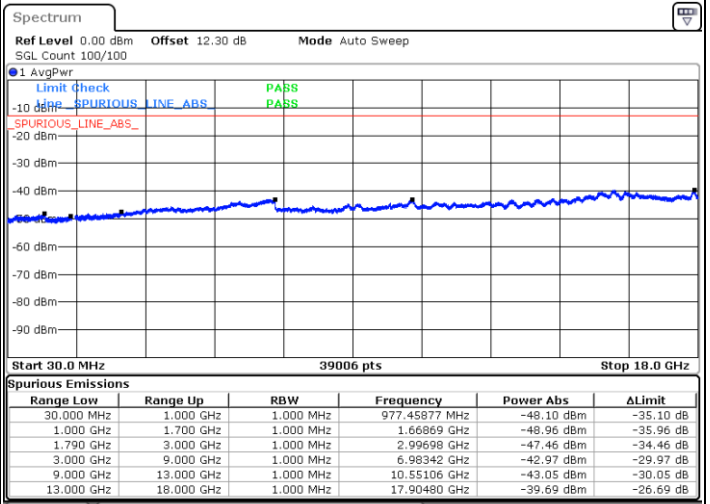

Lowest Channel / 1RB0 and 1RB49

Lowest Channel / 1RB49 and 1RB0

Date: 17.MAY.2020 18:40:39

Date: 17.MAY.2020 18:35:49

Lowest Channel / FullIRB

N/A

Date: 17.MAY.2020 18:41:36

LTE Band 66B / 15MHz+5MHz

LTE Band 66B / 15MHz+5MHz

64QAM

Highest Channel / 1RB0 and 1RB49

Highest Channel / 1RB49 and 1RB0

Date: 17.MAY.2020 19:41:38

Date: 17.MAY.2020 19:32:33

Highest Channel / FullIRB

N/A

# LTE Band 66C