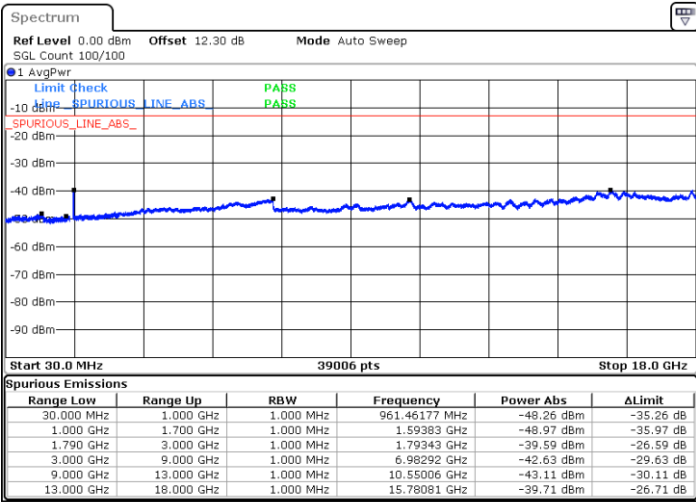

LTE Band 66B / 10MHz+5MHz

16QAM

Highest Channel / 1RB0 and 1RB24

Highest Channel / 1RB49 and 1RB0

Date: 17.MAY.2020 15:24:54

Date: 17.MAY.2020 15:14:48

Highest Channel / FullIRB

N/A

Date: 17.MAY.2020 15:27:48

LTE Band 66B / 10MHz+10MHz

16QAM

Lowest Channel / 1RB0 and 1RB49

Lowest Channel / 1RB49 and 1RB0

Date: 17.MAY.2020 15:53:07

Date: 17.MAY.2020 15:50:14

Lowest Channel / FullIRB