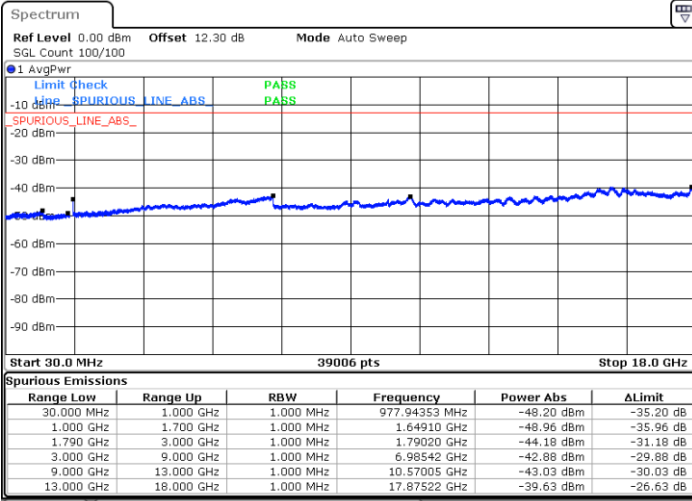

N/A

Date: 16.MAY.2020 00:08:24

LTE Band 66B / 5MHz+10MHz

64QAM

Lowest Channel / 1RB0 and 1RB14

Lowest Channel / 1RB24 and 1RB0

Date: 16.MAY.2020 01:51:21

Date: 16.MAY.2020 01:46:55

Lowest Channel / FullIRB

N/A

Date: 16.MAY.2020 01:52:14

LTE Band 66B / 5MHz+10MHz

64QAM

Middle Channel / 1RB0 and 1RB14

Middle Channel / 1RB24 and 1RB0

Date: 16.MAY.2020 01:15:36

Date: 16.MAY.2020 01:26:20

Middle Channel / FullRB

N/A

Date: 16.MAY.2020 01:14:43

LTE Band 66B / 5MHz+10MHz

64QAM

Highest Channel / 1RB0 and 1RB14

Highest Channel / 1RB24 and 1RB0

Date: 16.MAY.2020 00:56:49

Date: 16.MAY.2020 00:55:57

Highest Channel / FullIRB

N/A

Date: 16.MAY.2020 01:01:14

LTE Band 66B / 5MHz+15MHz

64QAM

Lowest Channel / 1RB0 and 1RB49