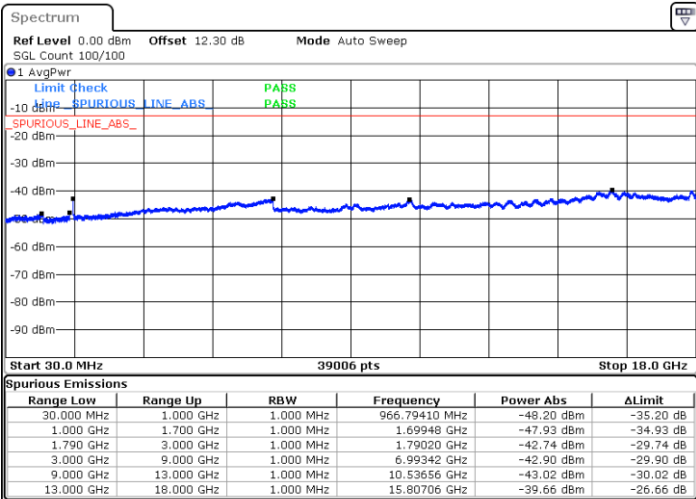

Highest Channel / 1RB49 and 1RB0

Date: 17.MAY.2020 17:52:02

Date: 17.MAY.2020 17:48:47

Highest Channel / FullIRB

N/A

Date: 17.MAY.2020 17:56:52

LTE Band 66B / 15MHz+5MHz

64QAM

Lowest Channel / 1RB0 and 1RB49

Lowest Channel / 1RB49 and 1RB0

Date: 17.MAY.2020 18:40:39

Date: 17.MAY.2020 18:35:49

Lowest Channel / FullIRB

N/A

Date: 17.MAY.2020 18:41:36

LTE Band 66B / 15MHz+5MHz

64QAM

Middle Channel / 1RB0 and 1RB49

Middle Channel / 1RB49 and 1RB0

Date: 17.MAY.2020 19:00:04

Date: 17.MAY.2020 19:04:53

Middle Channel / FullIRB

N/A

Date: 17.MAY.2020 18:59:06

LTE Band 66B / 15MHz+5MHz

64QAM

Highest Channel / 1RB0 and 1RB49

Highest Channel / 1RB49 and 1RB0

Date: 17.MAY.2020 19:41:38

Date: 17.MAY.2020 19:32:33

Highest Channel / FullIRB

N/A