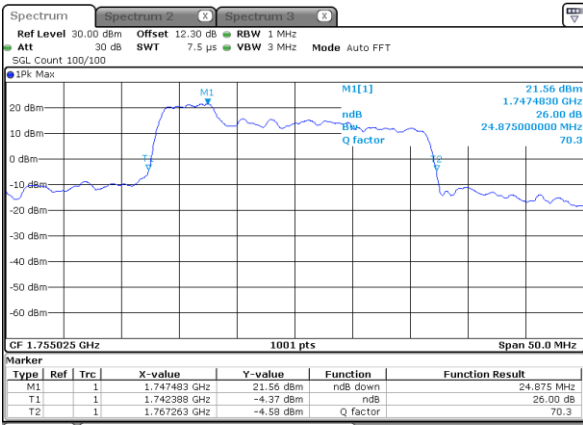

Mode	LTE Band 66C : 26dB BW(MHz)				
64QAM					
BW	5MHz+20MHz	10MHz+15MHz	10MHz+20MHz	15MHz+10MHz	15MHz+15MHz
Lowest CH	24.68	24.93	29.73	25.13	30.45
Middle CH	24.68	25.03	29.73	25.38	30.33
Highest CH	24.78	25.03	29.85	25.33	30.57
BW	15MHz+20MHz	20MHz+5MHz	20MHz+10MHz	20MHz+15MHz	20MHz+20MHz
Lowest CH	34.90	24.88	29.85	35.18	39.80
Middle CH	34.76	25.13	29.97	35.04	39.56
Highest CH	34.90	25.08	30.03	35.18	39.72

LTE Band 66C

QPSK

Lowest Channel / 5MHz+20MHz

Date: 29 MAY 2020 06:55:53

Lowest Channel / 10MHz+15MHz

Date: 20 MAY 2020 06:36:55

Middle Channel / 5MHz+20MHz

Date: 29 MAY 2020 07:19:17

Middle Channel / 10MHz+15MHz

Date: 20 MAY 2020 07:23:13

Highest Channel / 5MHz+20MHz

Date: 29 MAY 2020 07:47:43

Highest Channel / 10MHz+15MHz

Date: 20 MAY 2020 07:41:56

LTE Band 66C

QPSK

Highest Channel / 10MHz+20MHz

Date: 21 MAY 2020 03:20:01

Highest Channel / 15MHz+10MHz

Date: 21 MAY 2020 01:34:26

LTE Band 66C

QPSK

Lowest Channel / 15MHz+15MHz

Date: 29 MAY 2020 02:23:18