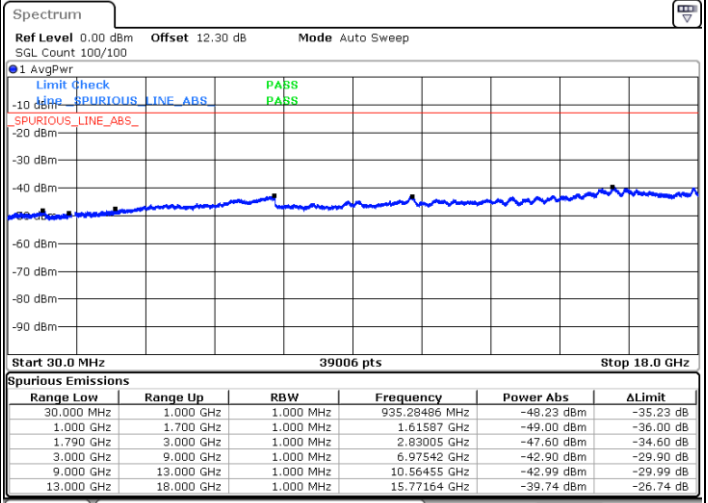

Date: 17.MAY.2020 16:07:30

Date: 17.MAY.2020 17:29:27

Middle Channel / FullIRB

N/A

Date: 17.MAY.2020 16:06:32

LTE Band 66B / 10MHz+10MHz

64QAM

Highest Channel / 1RB0 and 1RB49

Highest Channel / 1RB49 and 1RB0

Date: 17.MAY.2020 17:52:02

Date: 17.MAY.2020 17:48:47

Highest Channel / FullIRB

N/A

Date: 17.MAY.2020 17:56:52

LTE Band 66B / 15MHz+5MHz

64QAM

Lowest Channel / 1RB0 and 1RB49

Lowest Channel / 1RB49 and 1RB0

Date: 17.MAY.2020 18:40:39

Date: 17.MAY.2020 18:35:49

Lowest Channel / FullIRB

N/A

Date: 17.MAY.2020 18:41:36

LTE Band 66B / 15MHz+5MHz