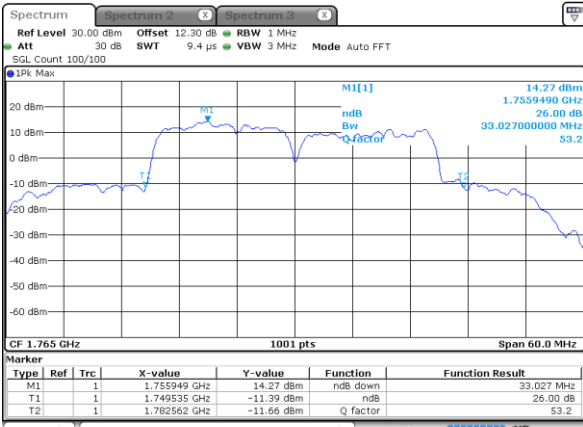

Highest Channel / 10MHz+20MHz

Date: 21 MAY 2020 03:20:01

Highest Channel / 15MHz+10MHz

Date: 21 MAY 2020 01:34:26

LTE Band 66C

QPSK

Lowest Channel / 15MHz+15MHz

Date: 29 MAY 2020 02:23:18

Lowest Channel / 15MHz+20MHz

Date: 29 MAY 2020 03:30:28

Middle Channel / 15MHz+15MHz

Date: 29 MAY 2020 02:47:49

Middle Channel / 15MHz+20MHz

Date: 29 MAY 2020 03:54:16

Highest Channel / 15MHz+15MHz

Date: 29 MAY 2020 03:05:47

Highest Channel / 15MHz+20MHz

Date: 29 MAY 2020 04:10:19