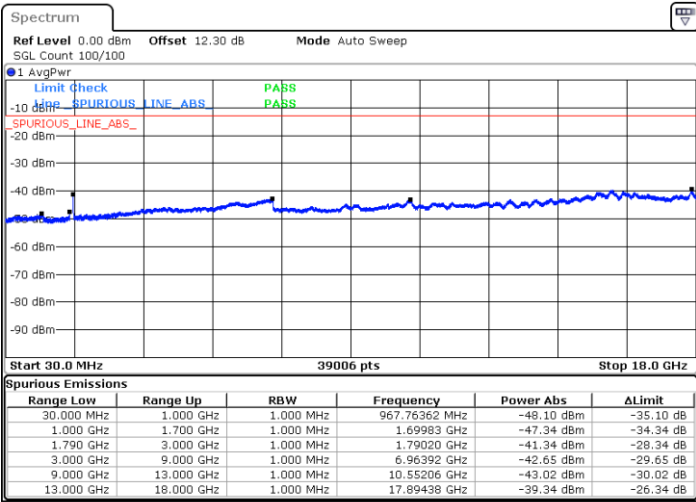

Date: 17.MAY.2020 15:27:48

LTE Band 66B / 10MHz+10MHz

16QAM

Lowest Channel / 1RB0 and 1RB49

Lowest Channel / 1RB49 and 1RB0

Date: 17.MAY.2020 15:53:07

Date: 17.MAY.2020 15:50:14

Lowest Channel / FullIRB

N/A

Date: 17.MAY.2020 15:56:01

LTE Band 66B / 10MHz+10MHz

16QAM

Middle Channel / 1RB0 and 1RB49

Middle Channel / 1RB49 and 1RB0

Date: 17.MAY.2020 16:08:28

Date: 17.MAY.2020 17:28:29

Middle Channel / FullRB

N/A

Date: 17.MAY.2020 16:05:34

LTE Band 66B / 10MHz+10MHz

16QAM

Highest Channel / 1RB0 and 1RB49

Highest Channel / 1RB49 and 1RB0

Date: 17.MAY.2020 17:53:00

Date: 17.MAY.2020 17:47:49

Highest Channel / FullIRB

N/A

Date: 17.MAY.2020 17:55:54

LTE Band 66B / 15MHz+5MHz

16QAM

Lowest Channel / 1RB0 and 1RB49

Lowest Channel / 1RB49 and 1RB0