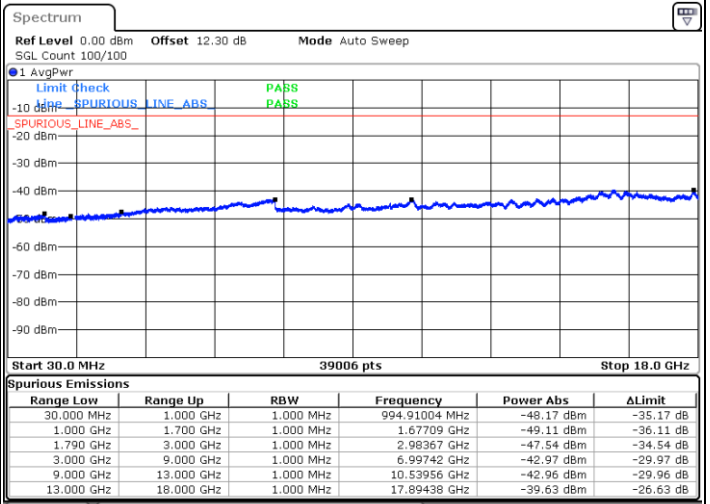

LTE Band 66B / 5MHz+5MHz

64QAM

MiddleChannel / 1RB0 and 1RB24

Middle Channel / 1RB14 and 1RB0

Date: 15.MAY.2020 23:30:10

Date: 15.MAY.2020 23:40:15

Middle Channel / FullIRB

N/A

Date: 15.MAY.2020 23:29:05

LTE Band 66B / 5MHz+5MHz

64QAM

Highest Channel / 1RB0 and 1RB24

Highest Channel / 1RB14 and 1RB0

Date: 15.MAY.2020 23:59:05

Date: 15.MAY.2020 23:58:12

Highest Channel / FullIRB

N/A

Date: 16.MAY.2020 00:08:24

LTE Band 66B / 5MHz+10MHz

64QAM

Lowest Channel / 1RB0 and 1RB14

Lowest Channel / 1RB24 and 1RB0

Date: 16.MAY.2020 01:51:21

Date: 16.MAY.2020 01:46:55

Lowest Channel / FullIRB

N/A

Date: 16.MAY.2020 01:52:14

LTE Band 66B / 5MHz+10MHz

64QAM

Middle Channel / 1RB0 and 1RB14

Middle Channel / 1RB24 and 1RB0

Date: 16.MAY.2020 01:15:36