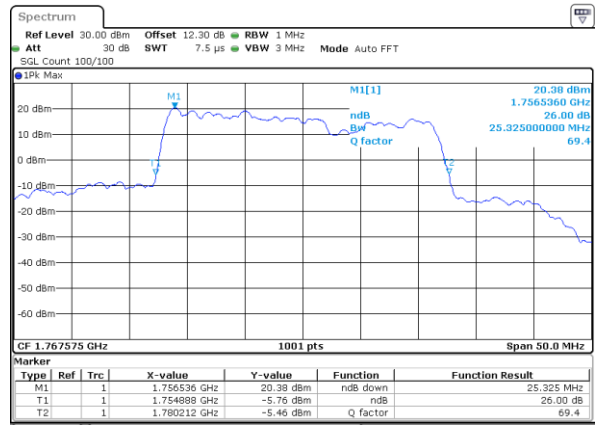

LTE Band 66C

QPSK

Lowest Channel / 5MHz+20MHz

Date: 29 MAY 2020 06:55:53

Lowest Channel / 10MHz+15MHz

Date: 20 MAY 2020 06:36:55

Middle Channel / 5MHz+20MHz

Date: 29 MAY 2020 07:19:17

Middle Channel / 10MHz+15MHz

Date: 20 MAY 2020 07:23:13

Highest Channel / 5MHz+20MHz

Date: 29 MAY 2020 07:47:43

Highest Channel / 10MHz+15MHz

Date: 20 MAY 2020 07:41:56

LTE Band 66C

QPSK

Lowest Channel / 10MHz+20MHz

Date: 21 MAY 2020 02:22:45

Lowest Channel / 15MHz+10MHz

Date: 21 MAY 2020 00:49:43

Middle Channel / 10MHz+20MHz

Date: 21 MAY 2020 02:57:10

Middle Channel / 15MHz+10MHz

Date: 21 MAY 2020 01:21:08

Highest Channel / 10MHz+20MHz

Date: 21 MAY 2020 03:20:01

Highest Channel / 15MHz+10MHz

Date: 21 MAY 2020 01:34:26

LTE Band 66C

QPSK

Lowest Channel / 15MHz+15MHz

Date: 29 MAY 2020 02:23:18