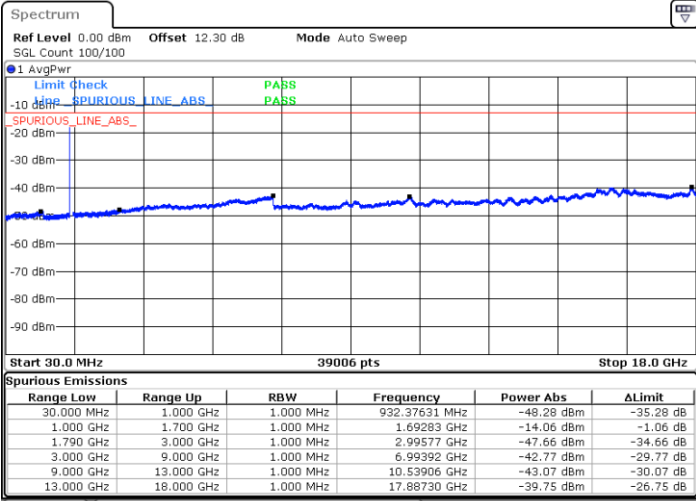

Lowest Channel / FullIRB

N/A

Date: 16.MAY.2020 01:52:14

LTE Band 66B / 5MHz+10MHz

64QAM

Middle Channel / 1RB0 and 1RB14

Middle Channel / 1RB24 and 1RB0

Date: 16.MAY.2020 01:15:36

Date: 16.MAY.2020 01:26:20

Middle Channel / FullRB

N/A

Date: 16.MAY.2020 01:14:43

LTE Band 66B / 5MHz+10MHz

64QAM

Highest Channel / 1RB0 and 1RB14

Highest Channel / 1RB24 and 1RB0

Date: 16.MAY.2020 00:56:49

Date: 16.MAY.2020 00:55:57

Highest Channel / FullIRB

N/A

Date: 16.MAY.2020 01:01:14

LTE Band 66B / 5MHz+15MHz

64QAM

Lowest Channel / 1RB0 and 1RB49

Lowest Channel / 1RB24 and 1RB0

Date: 17.MAY.2020 20:32:35

Date: 17.MAY.2020 20:27:46

Lowest Channel / FullIRB

N/A

Date: 17.MAY.2020 20:33:33

LTE Band 66B / 5MHz+15MHz

64QAM