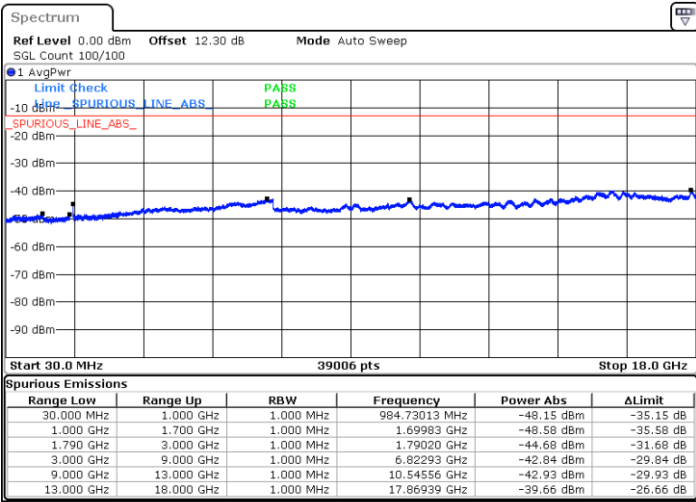

LTE Band 66B / 10MHz+5MHz

64QAM

Lowest Channel / 1RB0 and 1RB24

Lowest Channel / 1RB49 and 1RB0

Date: 17.MAY.2020 14:24:34

Date: 17.MAY.2020 14:08:12

Lowest Channel / FullRB

N/A

Date: 17.MAY.2020 14:25:32

LTE Band 66B / 10MHz+5MHz

64QAM

Middle Channel / 1RB0 and 1RB24

Middle Channel / 1RB49 and 1RB0

Date: 17.MAY.2020 14:47:25

Date: 17.MAY.2020 14:57:42

Middle Channel / FullIRB

N/A

Date: 17.MAY.2020 14:46:27

LTE Band 66B / 10MHz+5MHz

64QAM

Highest Channel / 1RB0 and 1RB24

Highest Channel / 1RB49 and 1RB0

Date: 17.MAY.2020 15:16:43

Date: 17.MAY.2020 15:15:46

Highest Channel / FullIRB

N/A

Date: 17.MAY.2020 15:28:46

LTE Band 66B / 10MHz+10MHz

64QAM

Lowest Channel / 1RB0 and 1RB49

Lowest Channel / 1RB49 and 1RB0

Date: 17.MAY.2020 15:54:05