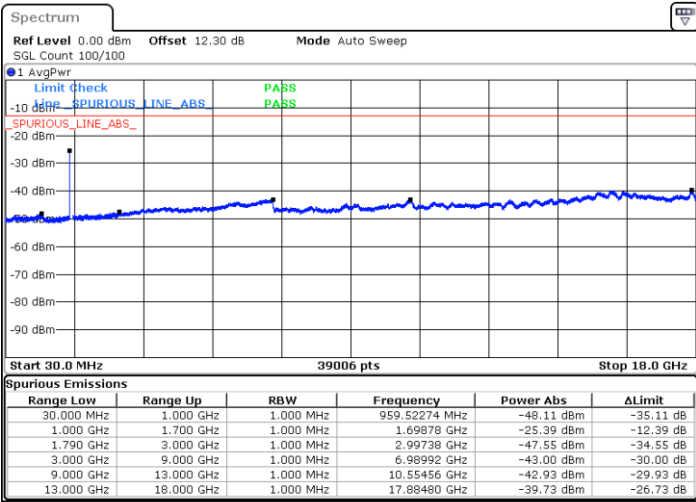

N/A

Date: 17.MAY.2020 14:46:27

LTE Band 66B / 10MHz+5MHz

64QAM

Highest Channel / 1RB0 and 1RB24

Highest Channel / 1RB49 and 1RB0

Date: 17.MAY.2020 15:16:43

Date: 17.MAY.2020 15:15:46

Highest Channel / FullIRB

N/A

Date: 17.MAY.2020 15:28:46

LTE Band 66B / 10MHz+10MHz

64QAM

Lowest Channel / 1RB0 and 1RB49

Lowest Channel / 1RB49 and 1RB0

Date: 17.MAY.2020 15:54:05

Date: 17.MAY.2020 15:49:16

Lowest Channel / FullIRB

N/A

Date: 17.MAY.2020 15:55:03

LTE Band 66B / 10MHz+10MHz

64QAM

Middle Channel / 1RB0 and 1RB49

Middle Channel / 1RB49 and 1RB0

Date: 17.MAY.2020 16:07:30

Date: 17.MAY.2020 17:29:27

Middle Channel / FullIRB

N/A

Date: 17.MAY.2020 16:06:32

LTE Band 66B / 10MHz+10MHz

64QAM

Highest Channel / 1RB0 and 1RB49