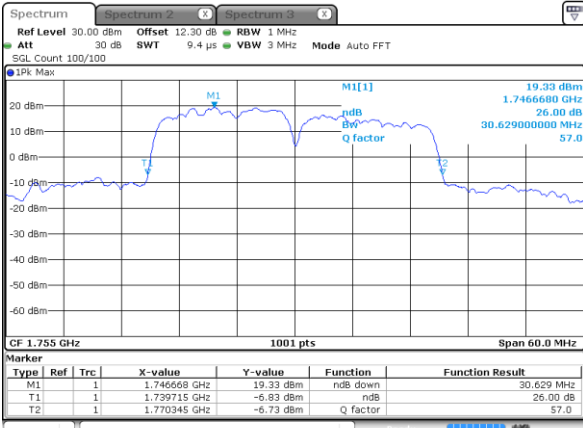

Middle Channel / 10MHz+15MHz

Date: 20 MAY 2020 07:23:13

Highest Channel / 5MHz+20MHz

Date: 29 MAY 2020 07:47:43

Highest Channel / 10MHz+15MHz

Date: 20 MAY 2020 07:41:56

LTE Band 66C

QPSK

Lowest Channel / 10MHz+20MHz

Date: 21 MAY 2020 02:22:45

Lowest Channel / 15MHz+10MHz

Date: 21 MAY 2020 00:49:43

Middle Channel / 10MHz+20MHz

Date: 21 MAY 2020 02:57:10

Middle Channel / 15MHz+10MHz

Date: 21 MAY 2020 01:21:08

Highest Channel / 10MHz+20MHz

Date: 21 MAY 2020 03:20:01

Highest Channel / 15MHz+10MHz

Date: 21 MAY 2020 01:34:26

LTE Band 66C

QPSK

Lowest Channel / 15MHz+15MHz

Date: 29 MAY 2020 02:23:18

Lowest Channel / 15MHz+20MHz

Date: 29 MAY 2020 03:30:28

Middle Channel / 15MHz+15MHz

Date: 29 MAY 2020 02:47:49

Middle Channel / 15MHz+20MHz

Date: 29 MAY 2020 03:54:16

Highest Channel / 15MHz+15MHz

Date: 29 MAY 2020 03:05:47