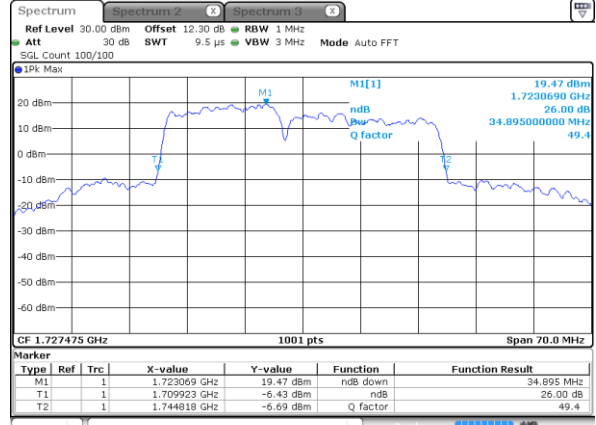

Middle Channel / 10MHz+15MHz

Date: 20 MAY 2020 07:23:13

Highest Channel / 5MHz+20MHz

Date: 29 MAY 2020 07:47:43

Highest Channel / 10MHz+15MHz

Date: 20 MAY 2020 07:41:56

LTE Band 66C

QPSK

Lowest Channel / 10MHz+20MHz

Date: 21 MAY 2020 02:22:45

Lowest Channel / 15MHz+10MHz

Date: 21 MAY 2020 00:49:43

Middle Channel / 10MHz+20MHz

Date: 21 MAY 2020 02:57:10

Middle Channel / 15MHz+10MHz

Date: 21 MAY 2020 01:21:08

Highest Channel / 10MHz+20MHz

Date: 21 MAY 2020 03:20:01

Highest Channel / 15MHz+10MHz

Date: 21 MAY 2020 01:34:26

LTE Band 66C

QPSK

Lowest Channel / 15MHz+15MHz

Date: 29 MAY 2020 02:23:18

Lowest Channel / 15MHz+20MHz

Date: 29 MAY 2020 03:30:28

Middle Channel / 15MHz+15MHz

Date: 29 MAY 2020 02:47:49

Middle Channel / 15MHz+20MHz

Date: 29 MAY 2020 03:54:16

Highest Channel / 15MHz+15MHz

Date: 29 MAY 2020 03:05:47