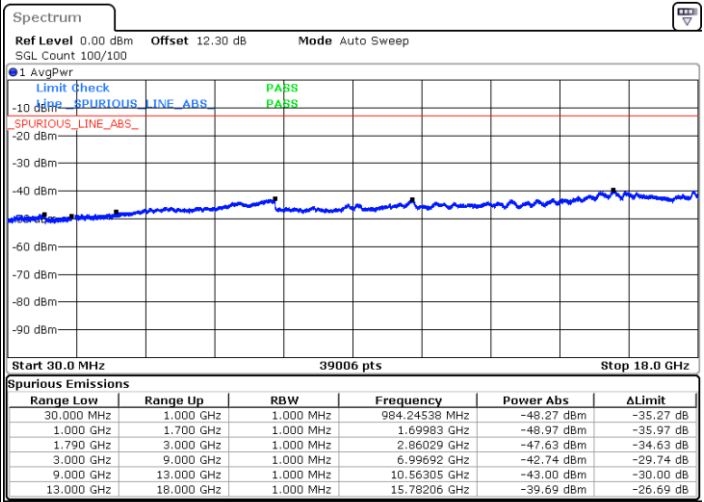

Middle Channel / FullRB

N/A

Date: 17.MAY.2020 16:05:34

LTE Band 66B / 10MHz+10MHz

16QAM

Highest Channel / 1RB0 and 1RB49

Highest Channel / 1RB49 and 1RB0

Date: 17.MAY.2020 17:53:00

Date: 17.MAY.2020 17:47:49

Highest Channel / FullIRB

N/A

Date: 17.MAY.2020 17:55:54

LTE Band 66B / 15MHz+5MHz

16QAM

Lowest Channel / 1RB0 and 1RB49

Lowest Channel / 1RB49 and 1RB0

Date: 17.MAY.2020 18:52:53

Date: 17.MAY.2020 18:36:47

Lowest Channel / FullIRB

N/A

Date: 17.MAY.2020 18:42:34

LTE Band 66B / 15MHz+5MHz

16QAM

Middle Channel / 1RB0 and 1RB49

Highest Channel / 1RB0 and 1RB49

Highest Channel / 1RB49 and 1RB0

Date: 17.MAY.2020 19:42:36

Date: 17.MAY.2020 19:31:36

Highest Channel / FullIRB

N/A

Date: 17.MAY.2020 19:45:30

LTE Band 66B / 5MHz+5MHz