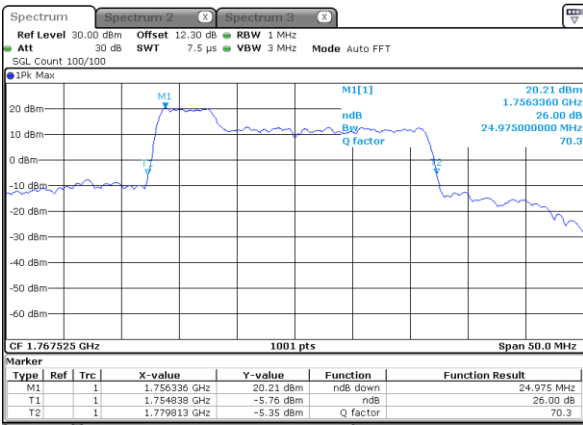

Mode	LTE Band 66C : 26dB BW(MHz)				
64QAM					
BW	5MHz+20MHz	10MHz+15MHz	10MHz+20MHz	15MHz+10MHz	15MHz+15MHz
Lowest CH	24.68	24.93	29.73	25.13	30.45
Middle CH	24.68	25.03	29.73	25.38	30.33
Highest CH	24.78	25.03	29.85	25.33	30.57
BW	15MHz+20MHz	20MHz+5MHz	20MHz+10MHz	20MHz+15MHz	20MHz+20MHz
Lowest CH	34.90	24.88	29.85	35.18	39.80
Middle CH	34.76	25.13	29.97	35.04	39.56
Highest CH	34.90	25.08	30.03	35.18	39.72

LTE Band 66C

QPSK

Lowest Channel / 5MHz+20MHz

Date: 29 MAY 2020 06:55:53

Lowest Channel / 10MHz+15MHz

Date: 20 MAY 2020 06:36:55

Middle Channel / 5MHz+20MHz

Date: 29 MAY 2020 07:19:17

Middle Channel / 10MHz+15MHz

Date: 20 MAY 2020 07:23:13

Highest Channel / 5MHz+20MHz

Date: 29 MAY 2020 07:47:43

Highest Channel / 10MHz+15MHz

Date: 20 MAY 2020 07:41:56

LTE Band 66C

QPSK

Highest Channel / 10MHz+20MHz

Date: 21 MAY 2020 03:20:01

Highest Channel / 15MHz+10MHz

Date: 21 MAY 2020 01:34:26

LTE Band 66C

QPSK

Lowest Channel / 15MHz+15MHz

Date: 29 MAY 2020 02:23:18