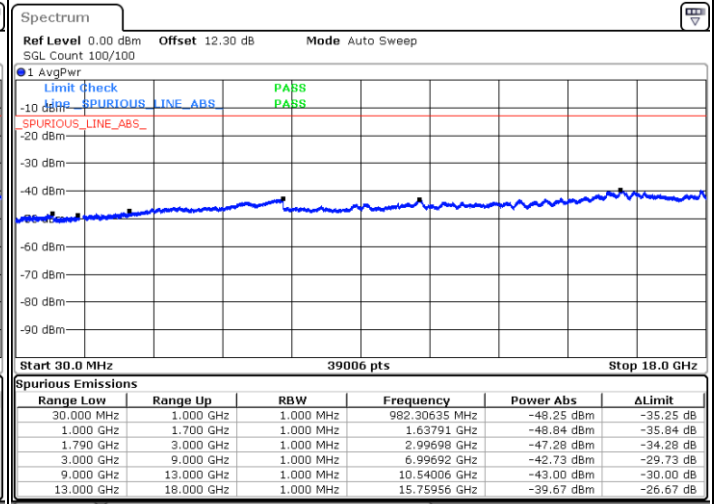

Date: 15.MAY.2020 23:29:05

LTE Band 66B / 5MHz+5MHz

64QAM

Highest Channel / 1RB0 and 1RB24

Highest Channel / 1RB14 and 1RB0

Date: 15.MAY.2020 23:59:05

Date: 15.MAY.2020 23:58:12

Highest Channel / FullIRB

N/A

Date: 16.MAY.2020 00:08:24

LTE Band 66B / 5MHz+10MHz

64QAM

Lowest Channel / 1RB0 and 1RB14

Lowest Channel / 1RB24 and 1RB0

Date: 16.MAY.2020 01:51:21

Date: 16.MAY.2020 01:46:55

Lowest Channel / FullIRB

N/A

Date: 16.MAY.2020 01:52:14

LTE Band 66B / 5MHz+10MHz

64QAM

Middle Channel / 1RB0 and 1RB14

Middle Channel / 1RB24 and 1RB0

Date: 16.MAY.2020 01:15:36

Date: 16.MAY.2020 01:26:20

Middle Channel / FullRB

N/A

Date: 16.MAY.2020 01:14:43

LTE Band 66B / 5MHz+10MHz

64QAM

Highest Channel / 1RB0 and 1RB14

Highest Channel / 1RB24 and 1RB0