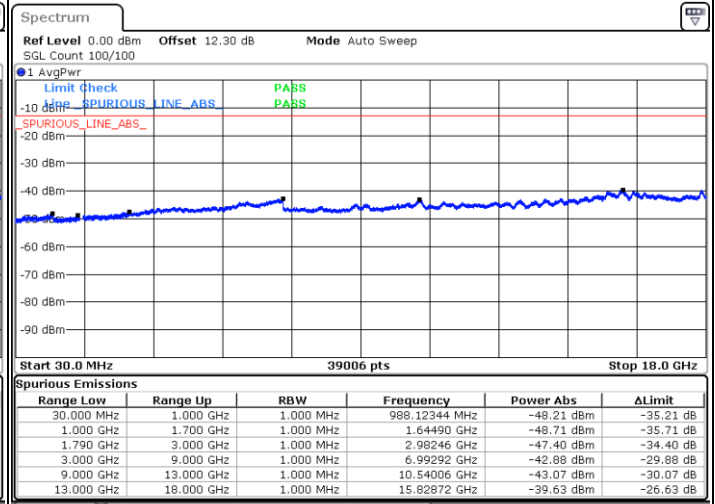

N/A

Date: 17.MAY.2020 14:46:27

LTE Band 66B / 10MHz+5MHz

64QAM

Highest Channel / 1RB0 and 1RB24

Highest Channel / 1RB49 and 1RB0

Date: 17.MAY.2020 15:16:43

Date: 17.MAY.2020 15:15:46

Highest Channel / FullIRB

N/A

Date: 17.MAY.2020 15:28:46

LTE Band 66B / 10MHz+10MHz

64QAM

Lowest Channel / 1RB0 and 1RB49

Lowest Channel / 1RB49 and 1RB0

Date: 17.MAY.2020 15:54:05

Date: 17.MAY.2020 15:49:16

Lowest Channel / FullIRB

N/A

Date: 17.MAY.2020 15:55:03

LTE Band 66B / 10MHz+10MHz

64QAM

Middle Channel / 1RB0 and 1RB49

Middle Channel / 1RB49 and 1RB0

Date: 17.MAY.2020 16:07:30

Date: 17.MAY.2020 17:29:27

Middle Channel / FullIRB

N/A

Date: 17.MAY.2020 16:06:32

LTE Band 66B / 10MHz+10MHz

64QAM

Highest Channel / 1RB0 and 1RB49