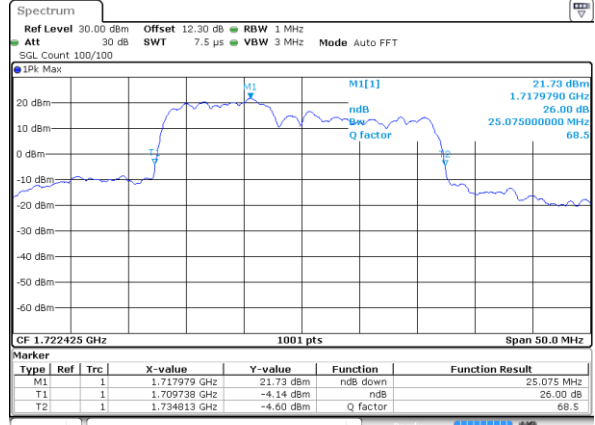

Mode	LTE Band 66C : 26dB BW(MHz)				
64QAM					
BW	5MHz+20MHz	10MHz+15MHz	10MHz+20MHz	15MHz+10MHz	15MHz+15MHz
Lowest CH	24.68	24.93	29.73	25.13	30.45
Middle CH	24.68	25.03	29.73	25.38	30.33
Highest CH	24.78	25.03	29.85	25.33	30.57
BW	15MHz+20MHz	20MHz+5MHz	20MHz+10MHz	20MHz+15MHz	20MHz+20MHz
Lowest CH	34.90	24.88	29.85	35.18	39.80
Middle CH	34.76	25.13	29.97	35.04	39.56
Highest CH	34.90	25.08	30.03	35.18	39.72

LTE Band 66C

QPSK

Lowest Channel / 5MHz+20MHz

Date: 29 MAY 2020 06:55:53

Lowest Channel / 10MHz+15MHz

Date: 20 MAY 2020 06:36:55

Middle Channel / 5MHz+20MHz

Date: 29 MAY 2020 07:19:17

Middle Channel / 10MHz+15MHz

Date: 20 MAY 2020 07:23:13

Highest Channel / 5MHz+20MHz

Date: 29 MAY 2020 07:47:43

Highest Channel / 10MHz+15MHz

Date: 20 MAY 2020 07:41:56

LTE Band 66C

QPSK

Highest Channel / 10MHz+20MHz

Date: 21 MAY 2020 03:20:01

Highest Channel / 15MHz+10MHz

Date: 21 MAY 2020 01:34:26

LTE Band 66C

QPSK

Lowest Channel / 15MHz+15MHz

Date: 29 MAY 2020 02:23:18