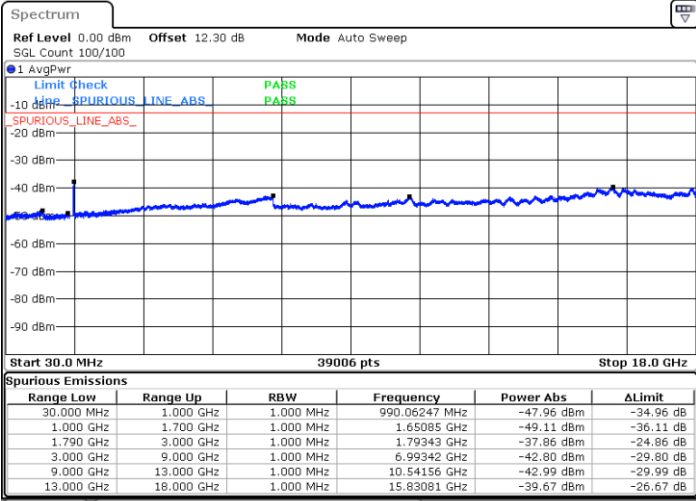

Date: 17.MAY.2020 14:25:32

LTE Band 66B / 10MHz+5MHz

64QAM

Middle Channel / 1RB0 and 1RB24

Middle Channel / 1RB49 and 1RB0

Date: 17.MAY.2020 14:47:25

Date: 17.MAY.2020 14:57:42

Middle Channel / FullIRB

N/A

Date: 17.MAY.2020 14:46:27

LTE Band 66B / 10MHz+5MHz

64QAM

Highest Channel / 1RB0 and 1RB24

Highest Channel / 1RB49 and 1RB0

Date: 17.MAY.2020 15:16:43

Date: 17.MAY.2020 15:15:46

Highest Channel / FullIRB

N/A

Date: 17.MAY.2020 15:28:46

LTE Band 66B / 10MHz+10MHz

64QAM

Lowest Channel / 1RB0 and 1RB49

Lowest Channel / 1RB49 and 1RB0

Date: 17.MAY.2020 15:54:05

Date: 17.MAY.2020 15:49:16

Lowest Channel / FullIRB

N/A

Date: 17.MAY.2020 15:55:03

LTE Band 66B / 10MHz+10MHz

64QAM

Middle Channel / 1RB0 and 1RB49

Middle Channel / 1RB49 and 1RB0