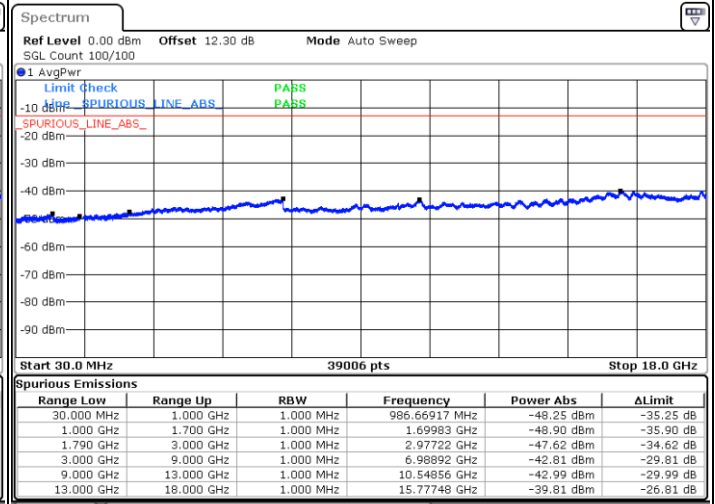

LTE Band 66B / 10MHz+5MHz

16QAM

Highest Channel / 1RB0 and 1RB24

Highest Channel / 1RB49 and 1RB0

Date: 17.MAY.2020 15:24:54

Date: 17.MAY.2020 15:14:48

Highest Channel / FullIRB

N/A

Date: 17.MAY.2020 15:27:48

LTE Band 66B / 10MHz+10MHz

16QAM

Lowest Channel / 1RB0 and 1RB49

Lowest Channel / 1RB49 and 1RB0

Date: 17.MAY.2020 15:53:07

Date: 17.MAY.2020 15:50:14

Lowest Channel / FullIRB

N/A

Date: 17.MAY.2020 15:56:01

LTE Band 66B / 10MHz+10MHz

16QAM

Middle Channel / 1RB0 and 1RB49

Middle Channel / 1RB49 and 1RB0

Date: 17.MAY.2020 16:08:28

Date: 17.MAY.2020 17:28:29

Middle Channel / FullRB

N/A

Date: 17.MAY.2020 16:05:34

LTE Band 66B / 10MHz+10MHz

16QAM

Highest Channel / 1RB0 and 1RB49

Highest Channel / 1RB49 and 1RB0

Date: 17.MAY.2020 17:53:00