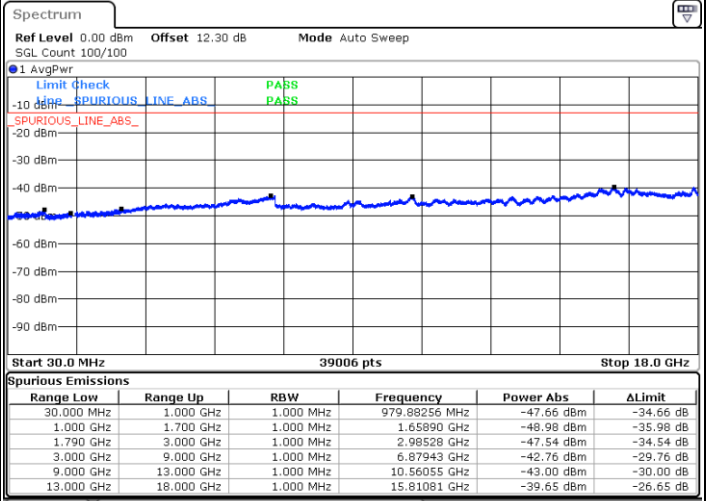

N/A

Date: 16.MAY.2020 00:08:24

LTE Band 66B / 5MHz+10MHz

64QAM

Lowest Channel / 1RB0 and 1RB14

Lowest Channel / 1RB24 and 1RB0

Date: 16.MAY.2020 01:51:21

Date: 16.MAY.2020 01:46:55

Lowest Channel / FullIRB

N/A

Date: 16.MAY.2020 01:52:14

LTE Band 66B / 5MHz+10MHz

64QAM

Middle Channel / 1RB0 and 1RB14

Middle Channel / 1RB24 and 1RB0

Date: 16.MAY.2020 01:15:36

Date: 16.MAY.2020 01:26:20

Middle Channel / FullRB

N/A

Date: 16.MAY.2020 01:14:43

LTE Band 66B / 5MHz+10MHz

64QAM

Highest Channel / 1RB0 and 1RB14

Highest Channel / 1RB24 and 1RB0

Date: 16.MAY.2020 00:56:49

Date: 16.MAY.2020 00:55:57

Highest Channel / FullIRB

N/A

Date: 16.MAY.2020 01:01:14

LTE Band 66B / 5MHz+15MHz

64QAM

Lowest Channel / 1RB0 and 1RB49