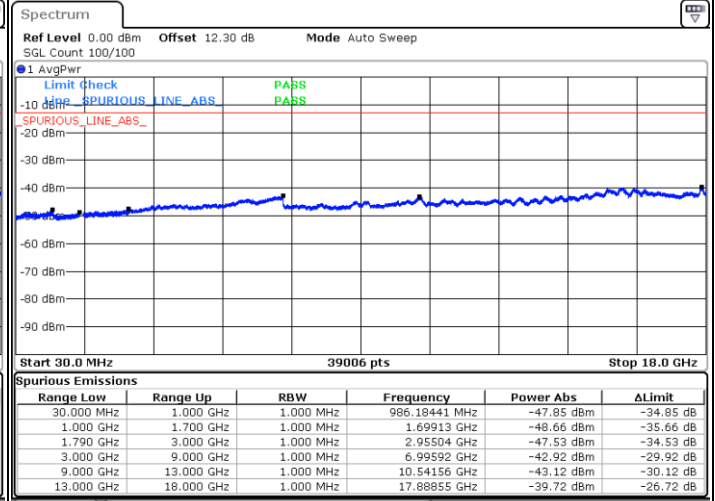

Date: 16.MAY.2020 01:26:20

Middle Channel / FullRB

N/A

Date: 16.MAY.2020 01:14:43

LTE Band 66B / 5MHz+10MHz

64QAM

Highest Channel / 1RB0 and 1RB14

Highest Channel / 1RB24 and 1RB0

Date: 16.MAY.2020 00:56:49

Date: 16.MAY.2020 00:55:57

Highest Channel / FullIRB

N/A

Date: 16.MAY.2020 01:01:14

LTE Band 66B / 5MHz+15MHz

64QAM

Lowest Channel / 1RB0 and 1RB49

Lowest Channel / 1RB24 and 1RB0

Date: 17.MAY.2020 20:32:35

Date: 17.MAY.2020 20:27:46

Lowest Channel / FullIRB

N/A

Date: 17.MAY.2020 20:33:33

LTE Band 66B / 5MHz+15MHz

64QAM