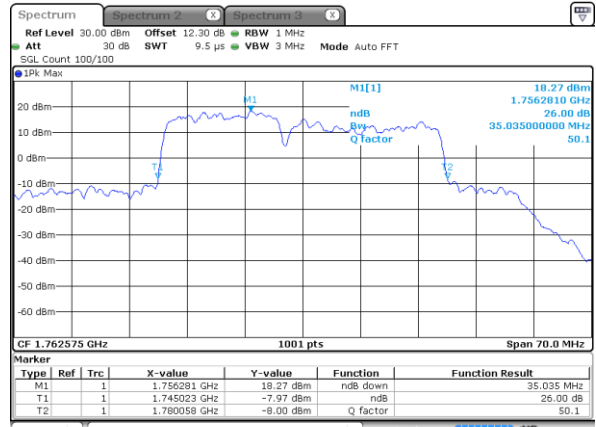

Middle Channel / 10MHz+15MHz

Date: 20 MAY 2020 07:23:13

Highest Channel / 5MHz+20MHz

Date: 29 MAY 2020 07:47:43

Highest Channel / 10MHz+15MHz

Date: 20 MAY 2020 07:41:56

LTE Band 66C

QPSK

Highest Channel / 10MHz+20MHz

Date: 21 MAY 2020 03:20:01

Highest Channel / 15MHz+10MHz

Date: 21 MAY 2020 01:34:26

LTE Band 66C

QPSK

Lowest Channel / 15MHz+15MHz

Date: 29 MAY 2020 02:23:18

Lowest Channel / 15MHz+20MHz

Date: 29 MAY 2020 03:30:28

Middle Channel / 15MHz+15MHz

Date: 29 MAY 2020 02:47:49

Middle Channel / 15MHz+20MHz

Date: 29 MAY 2020 03:54:16

Highest Channel / 15MHz+15MHz

Date: 29 MAY 2020 03:05:47

Highest Channel / 15MHz+20MHz

Date: 29 MAY 2020 04:10:19