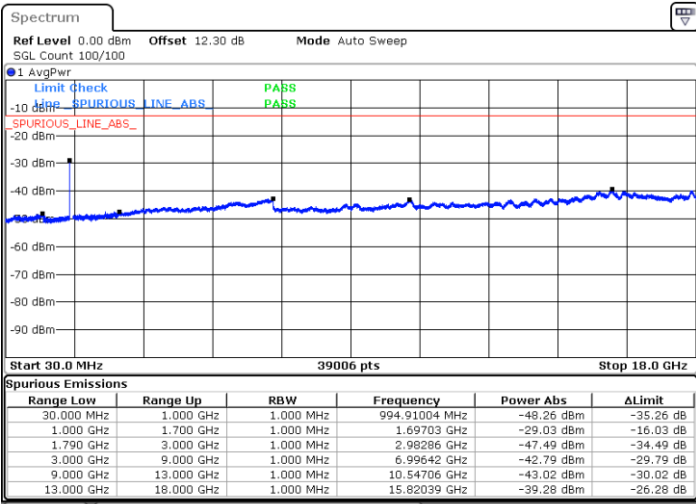

Date: 15.MAY.2020 23:29:05

LTE Band 66B / 5MHz+5MHz

64QAM

Highest Channel / 1RB0 and 1RB24

Highest Channel / 1RB14 and 1RB0

Date: 15.MAY.2020 23:59:05

Date: 15.MAY.2020 23:58:12

Highest Channel / FullIRB

N/A

Date: 16.MAY.2020 00:08:24

LTE Band 66B / 5MHz+10MHz

64QAM

Lowest Channel / 1RB0 and 1RB14

Lowest Channel / 1RB24 and 1RB0

Date: 16.MAY.2020 01:51:21

Date: 16.MAY.2020 01:46:55

Lowest Channel / FullIRB

N/A

Date: 16.MAY.2020 01:52:14

LTE Band 66B / 5MHz+10MHz

64QAM

Middle Channel / 1RB0 and 1RB14

Middle Channel / 1RB24 and 1RB0

Date: 16.MAY.2020 01:15:36

Date: 16.MAY.2020 01:26:20

Middle Channel / FullRB

N/A

Date: 16.MAY.2020 01:14:43

LTE Band 66B / 5MHz+10MHz

64QAM

Highest Channel / 1RB0 and 1RB14

Highest Channel / 1RB24 and 1RB0