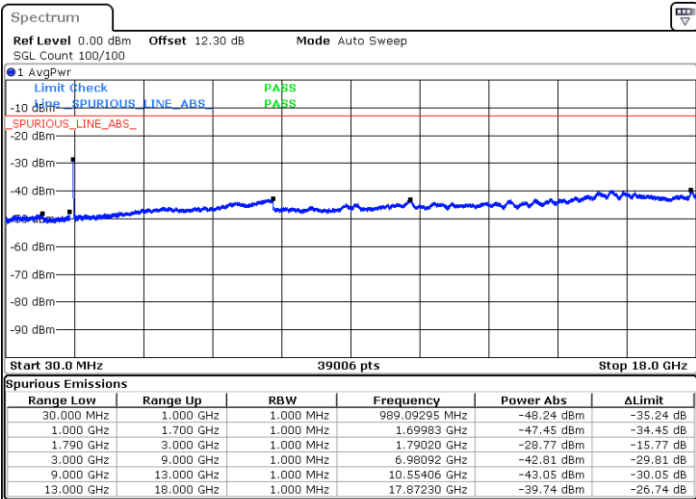

Highest Channel / 1RB0 and 1RB49

Highest Channel / 1RB49 and 1RB0

Date: 17.MAY.2020 19:42:36

Date: 17.MAY.2020 19:31:36

Highest Channel / FullIRB

N/A

Date: 17.MAY.2020 19:45:30

LTE Band 66B / 5MHz+5MHz

64QAM

Lowest Channel / 1RB0 and 1RB24

Lowest Channel / 1RB14 and 1RB0

Date: 15.MAY.2020 23:12:53

Date: 15.MAY.2020 23:08:25

Lowest Channel / FullIRB

N/A

Date: 15.MAY.2020 23:13:47