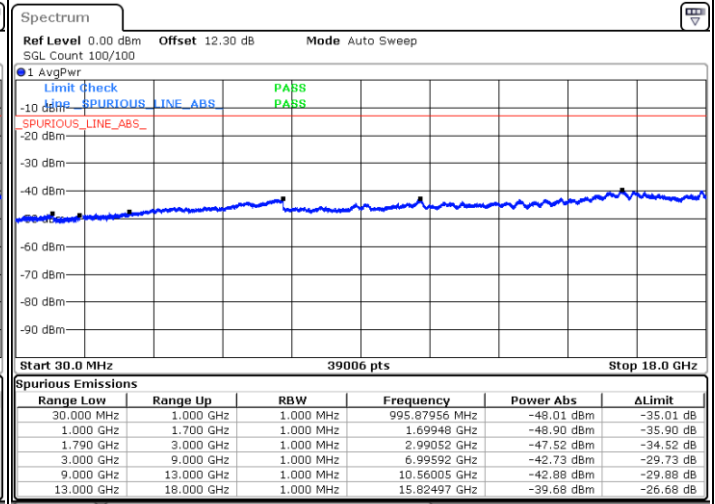

Date: 15.MAY.2020 23:08:25