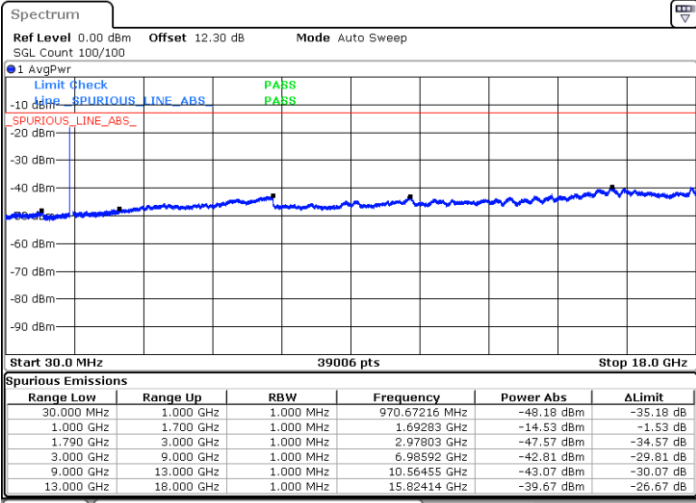

Date: 17.MAY.2020 16:07:30

Date: 17.MAY.2020 17:29:27

Middle Channel / FullIRB

N/A

Date: 17.MAY.2020 16:06:32

LTE Band 66B / 10MHz+10MHz

64QAM

Highest Channel / 1RB0 and 1RB49

Highest Channel / 1RB49 and 1RB0

Date: 17.MAY.2020 17:52:02

Date: 17.MAY.2020 17:48:47

Highest Channel / FullIRB

N/A

Date: 17.MAY.2020 17:56:52

LTE Band 66B / 15MHz+5MHz

64QAM

Lowest Channel / 1RB0 and 1RB49

Lowest Channel / 1RB49 and 1RB0

Date: 17.MAY.2020 18:40:39

Date: 17.MAY.2020 18:35:49

Lowest Channel / FullIRB

N/A

Date: 17.MAY.2020 18:41:36

LTE Band 66B / 15MHz+5MHz