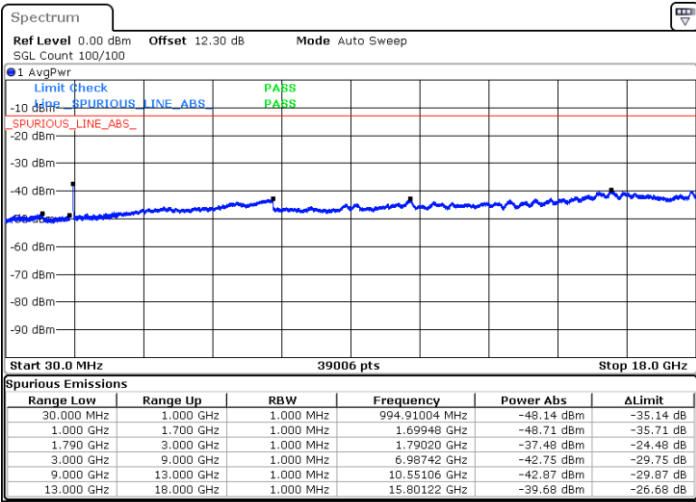

Middle Channel / 1RB0 and 1RB49

Middle Channel / 1RB24 and 1RB0

Date: 17.MAY.2020 20:52:50

Date: 17.MAY.2020 21:04:08

Middle Channel / FullRB

N/A

Date: 17.MAY.2020 20:51:53

LTE Band 66B / 5MHz+15MHz

64QAM

Highest Channel / 1RB0 and 1RB49

Highest Channel / 1RB24 and 1RB0

Date: 17.MAY.2020 21:32:26

Date: 17.MAY.2020 21:31:29

Highest Channel / FullIRB

N/A

Date: 17.MAY.2020 21:37:17

LTE Band 66B / 10MHz+5MHz

64QAM

Lowest Channel / 1RB0 and 1RB24

Lowest Channel / 1RB49 and 1RB0

Date: 17.MAY.2020 14:24:34

Date: 17.MAY.2020 14:08:12

Lowest Channel / FullRB

N/A