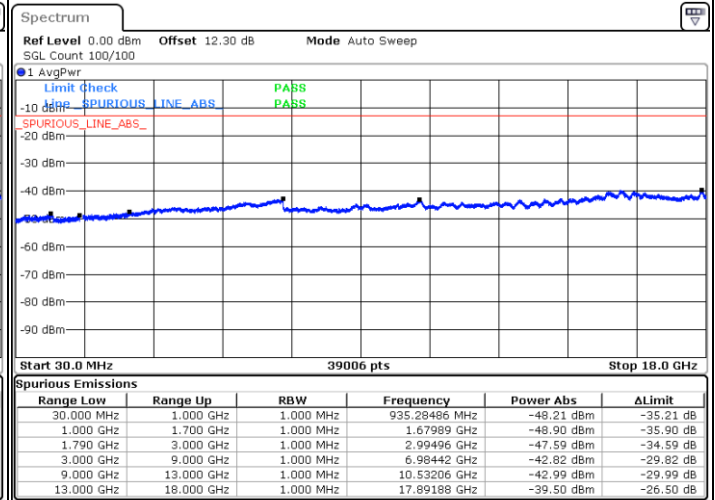

Date: 17.MAY.2020 19:04:53