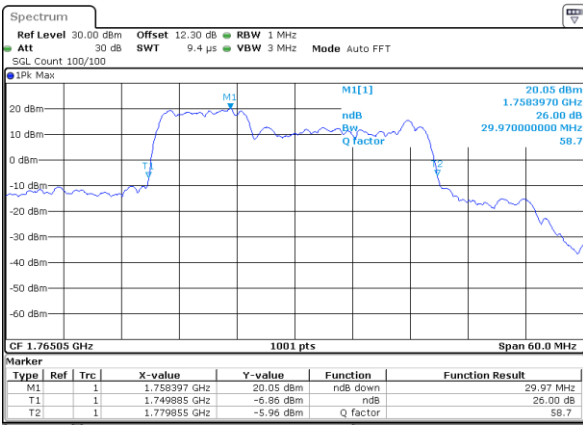

LTE Band 66C

QPSK

Lowest Channel / 5MHz+20MHz

Date: 29 MAY 2020 06:55:53

Lowest Channel / 10MHz+15MHz

Date: 20 MAY 2020 06:36:55

Middle Channel / 5MHz+20MHz

Date: 29 MAY 2020 07:19:17

Middle Channel / 10MHz+15MHz

Date: 20 MAY 2020 07:23:13

Highest Channel / 5MHz+20MHz

Date: 29 MAY 2020 07:47:43

Highest Channel / 10MHz+15MHz

Date: 20 MAY 2020 07:41:56

LTE Band 66C

QPSK

Lowest Channel / 10MHz+20MHz

Date: 21 MAY 2020 02:22:45

Lowest Channel / 15MHz+10MHz

Date: 21 MAY 2020 00:49:43

Middle Channel / 10MHz+20MHz

Date: 21 MAY 2020 02:57:10

Middle Channel / 15MHz+10MHz

Date: 21 MAY 2020 01:21:08

Highest Channel / 10MHz+20MHz

Date: 21 MAY 2020 03:20:01

Highest Channel / 15MHz+10MHz

Date: 21 MAY 2020 01:34:26

LTE Band 66C

QPSK

Lowest Channel / 15MHz+15MHz

Date: 29 MAY 2020 02:23:18