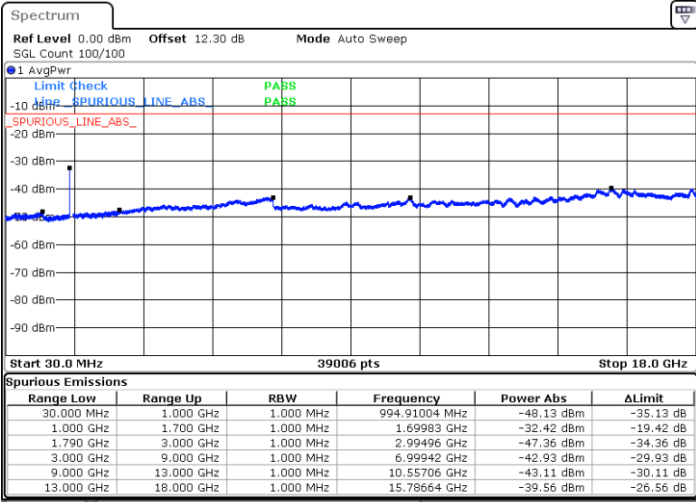

LTE Band 66B / 10MHz+5MHz

64QAM

Lowest Channel / 1RB0 and 1RB24

Lowest Channel / 1RB49 and 1RB0

Date: 17.MAY.2020 14:24:34

Date: 17.MAY.2020 14:08:12

Lowest Channel / FullRB

N/A

Date: 17.MAY.2020 14:25:32

LTE Band 66B / 10MHz+5MHz

64QAM

Middle Channel / 1RB0 and 1RB24

Middle Channel / 1RB49 and 1RB0

Date: 17.MAY.2020 14:47:25

Date: 17.MAY.2020 14:57:42

Middle Channel / FullIRB

N/A

Date: 17.MAY.2020 14:46:27

LTE Band 66B / 10MHz+5MHz

64QAM

Highest Channel / 1RB0 and 1RB24

Highest Channel / 1RB49 and 1RB0

Date: 17.MAY.2020 15:16:43

Date: 17.MAY.2020 15:15:46