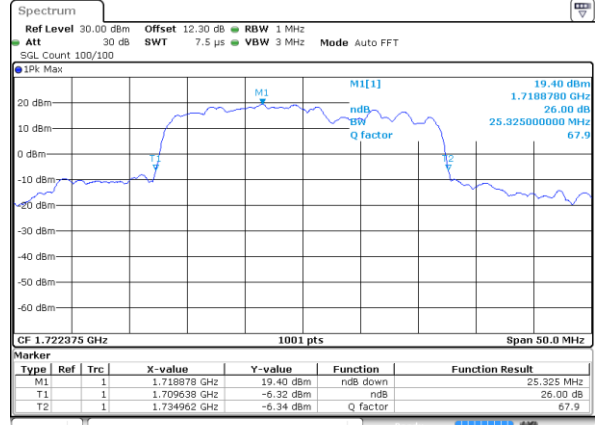

LTE Band 66C

QPSK

Lowest Channel / 5MHz+20MHz

Date: 29 MAY 2020 06:55:53

Lowest Channel / 10MHz+15MHz

Date: 20 MAY 2020 06:36:55

Middle Channel / 5MHz+20MHz

Date: 29 MAY 2020 07:19:17

Middle Channel / 10MHz+15MHz

Date: 20 MAY 2020 07:23:13

Highest Channel / 5MHz+20MHz

Date: 29 MAY 2020 07:47:43

Highest Channel / 10MHz+15MHz

Date: 20 MAY 2020 07:41:56

LTE Band 66C

QPSK

Lowest Channel / 10MHz+20MHz

Date: 21 MAY 2020 02:22:45

Lowest Channel / 15MHz+10MHz

Date: 21 MAY 2020 00:49:43

Middle Channel / 10MHz+20MHz

Date: 21 MAY 2020 02:57:10

Middle Channel / 15MHz+10MHz

Date: 21 MAY 2020 01:21:08

Highest Channel / 10MHz+20MHz

Date: 21 MAY 2020 03:20:01

Highest Channel / 15MHz+10MHz

Date: 21 MAY 2020 01:34:26

LTE Band 66C

QPSK

Lowest Channel / 15MHz+15MHz

Date: 29 MAY 2020 02:23:18