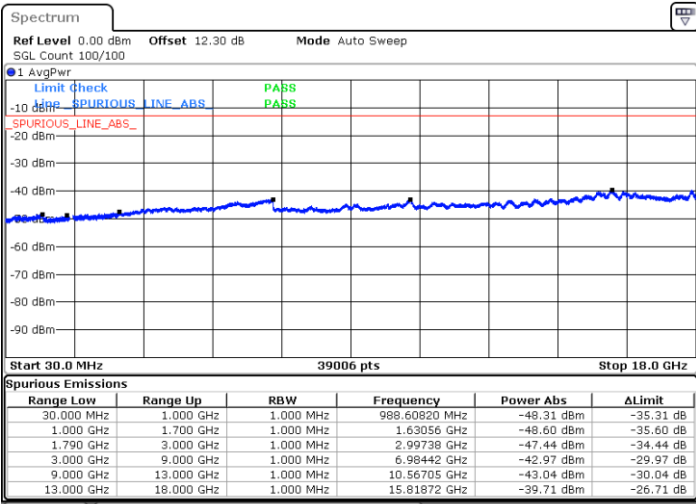

N/A

Date: 17.MAY.2020 15:56:01

LTE Band 66B / 10MHz+10MHz

16QAM

Middle Channel / 1RB0 and 1RB49

Middle Channel / 1RB49 and 1RB0

Date: 17.MAY.2020 16:08:28

Date: 17.MAY.2020 17:28:29

Middle Channel / FullRB

N/A

Date: 17.MAY.2020 16:05:34

LTE Band 66B / 10MHz+10MHz

16QAM

Highest Channel / 1RB0 and 1RB49

Highest Channel / 1RB49 and 1RB0

Date: 17.MAY.2020 17:53:00

Date: 17.MAY.2020 17:47:49

Highest Channel / FullIRB

N/A

Date: 17.MAY.2020 17:55:54

LTE Band 66B / 15MHz+5MHz

16QAM

Lowest Channel / 1RB0 and 1RB49

Lowest Channel / 1RB49 and 1RB0

Date: 17.MAY.2020 18:52:53

Date: 17.MAY.2020 18:36:47

Lowest Channel / FullIRB

N/A

Date: 17.MAY.2020 18:42:34

LTE Band 66B / 15MHz+5MHz

16QAM

Middle Channel / 1RB0 and 1RB49