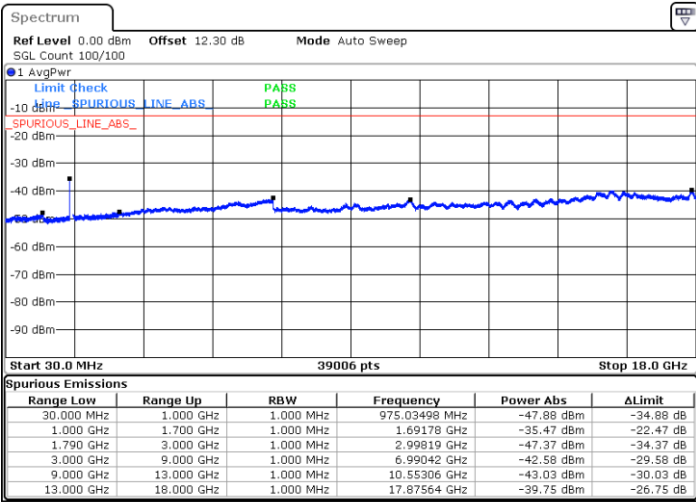

Date: 17.MAY.2020 17:47:49

Highest Channel / FullIRB

N/A

Date: 17.MAY.2020 17:55:54

LTE Band 66B / 15MHz+5MHz

16QAM

Lowest Channel / 1RB0 and 1RB49

Lowest Channel / 1RB49 and 1RB0

Date: 17.MAY.2020 18:52:53

Date: 17.MAY.2020 18:36:47

Lowest Channel / FullIRB

N/A

Date: 17.MAY.2020 18:42:34

LTE Band 66B / 15MHz+5MHz

16QAM

Middle Channel / 1RB0 and 1RB49

Middle Channel / 1RB49 and 1RB0

Date: 17.MAY.2020 19:01:03

Date: 17.MAY.2020 19:03:56

Middle Channel / FullIRB

N/A

Date: 17.MAY.2020 18:58:08

LTE Band 66B / 15MHz+5MHz

16QAM

Highest Channel / 1RB0 and 1RB49

Highest Channel / 1RB49 and 1RB0

Date: 17.MAY.2020 19:42:36

Date: 17.MAY.2020 19:31:36

Highest Channel / FullIRB

N/A

Date: 17.MAY.2020 19:45:30

LTE Band 66B / 5MHz+5MHz