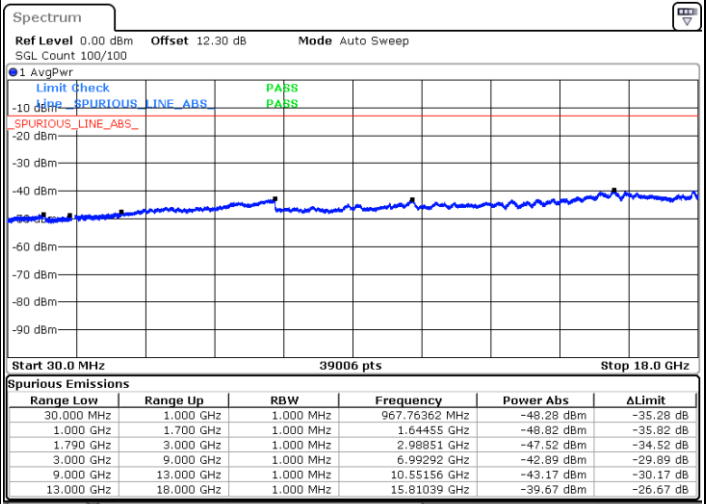

Middle Channel / 1RB0 and 1RB49

Middle Channel / 1RB24 and 1RB0

Date: 17.MAY.2020 20:52:50

Date: 17.MAY.2020 21:04:08

Middle Channel / FullRB

N/A

Date: 17.MAY.2020 20:51:53

LTE Band 66B / 5MHz+15MHz

64QAM

Highest Channel / 1RB0 and 1RB49

Highest Channel / 1RB24 and 1RB0

Date: 17.MAY.2020 21:32:26

Date: 17.MAY.2020 21:31:29

Highest Channel / FullIRB

N/A

Date: 17.MAY.2020 21:37:17

LTE Band 66B / 10MHz+5MHz

64QAM

Lowest Channel / 1RB0 and 1RB24

Lowest Channel / 1RB49 and 1RB0

Date: 17.MAY.2020 14:24:34

Date: 17.MAY.2020 14:08:12

Lowest Channel / FullRB

N/A