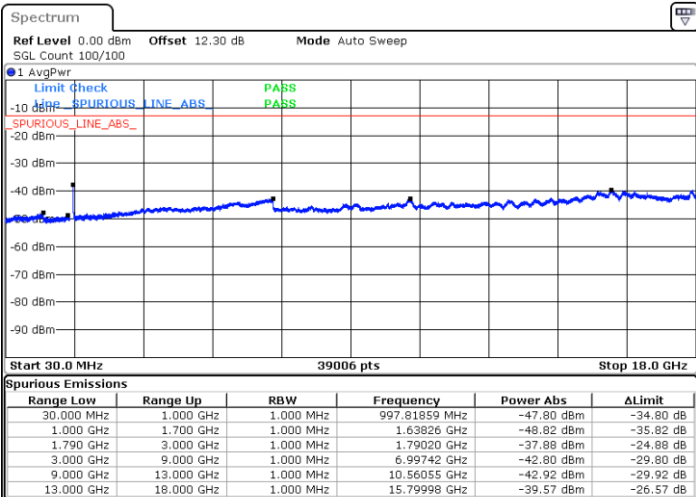

Lowest Channel / FullIRB

N/A

Date: 16.MAY.2020 01:52:14

LTE Band 66B / 5MHz+10MHz

64QAM

Middle Channel / 1RB0 and 1RB14

Middle Channel / 1RB24 and 1RB0

Date: 16.MAY.2020 01:15:36

Date: 16.MAY.2020 01:26:20

Middle Channel / FullRB

N/A

Date: 16.MAY.2020 01:14:43

LTE Band 66B / 5MHz+10MHz

64QAM

Highest Channel / 1RB0 and 1RB14

Highest Channel / 1RB24 and 1RB0

Date: 16.MAY.2020 00:56:49

Date: 16.MAY.2020 00:55:57

Highest Channel / FullIRB

N/A

Date: 16.MAY.2020 01:01:14

LTE Band 66B / 5MHz+15MHz

64QAM

Lowest Channel / 1RB0 and 1RB49

Lowest Channel / 1RB24 and 1RB0

Date: 17.MAY.2020 20:32:35

Date: 17.MAY.2020 20:27:46

Lowest Channel / FullIRB

N/A

Date: 17.MAY.2020 20:33:33

LTE Band 66B / 5MHz+15MHz

64QAM