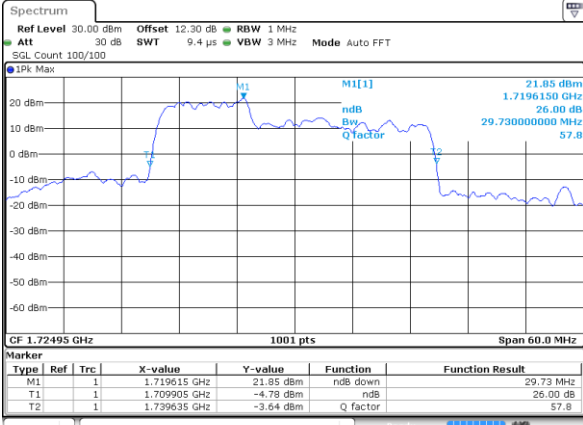

LTE Band 66C

QPSK

Lowest Channel / 5MHz+20MHz

Date: 29 MAY 2020 06:55:53

Lowest Channel / 10MHz+15MHz

Date: 20 MAY 2020 06:36:55

Middle Channel / 5MHz+20MHz

Date: 29 MAY 2020 07:19:17

Middle Channel / 10MHz+15MHz

Date: 20 MAY 2020 07:23:13

Highest Channel / 5MHz+20MHz

Date: 29 MAY 2020 07:47:43

Highest Channel / 10MHz+15MHz

Date: 20 MAY 2020 07:41:56

LTE Band 66C

QPSK

Lowest Channel / 10MHz+20MHz

Date: 21 MAY 2020 02:22:45

Lowest Channel / 15MHz+10MHz

Date: 21 MAY 2020 00:49:43

Middle Channel / 10MHz+20MHz

Date: 21 MAY 2020 02:57:10

Middle Channel / 15MHz+10MHz

Date: 21 MAY 2020 01:21:08

Highest Channel / 10MHz+20MHz

Date: 21 MAY 2020 03:20:01

Highest Channel / 15MHz+10MHz

Date: 21 MAY 2020 01:34:26

LTE Band 66C

QPSK

Lowest Channel / 15MHz+15MHz

Date: 29 MAY 2020 02:23:18