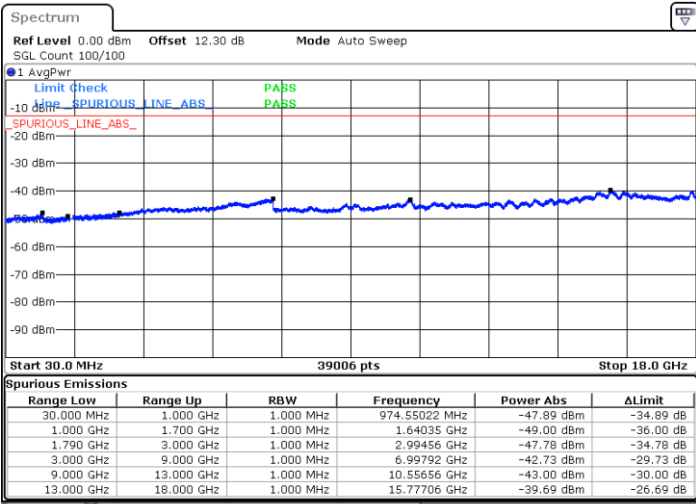

Date: 17.MAY.2020 15:49:16

Lowest Channel / FullIRB

N/A

Date: 17.MAY.2020 15:55:03

LTE Band 66B / 10MHz+10MHz

64QAM

Middle Channel / 1RB0 and 1RB49

Middle Channel / 1RB49 and 1RB0

Date: 17.MAY.2020 16:07:30

Date: 17.MAY.2020 17:29:27

Middle Channel / FullIRB

N/A

Date: 17.MAY.2020 16:06:32

LTE Band 66B / 10MHz+10MHz

64QAM

Highest Channel / 1RB0 and 1RB49

Highest Channel / 1RB49 and 1RB0

Date: 17.MAY.2020 17:52:02

Date: 17.MAY.2020 17:48:47

Highest Channel / FullIRB

N/A

Date: 17.MAY.2020 17:56:52

LTE Band 66B / 15MHz+5MHz

64QAM

Lowest Channel / 1RB0 and 1RB49

Lowest Channel / 1RB49 and 1RB0

Date: 17.MAY.2020 18:40:39

Date: 17.MAY.2020 18:35:49

Lowest Channel / FullIRB

N/A

Date: 17.MAY.2020 18:41:36

LTE Band 66B / 15MHz+5MHz