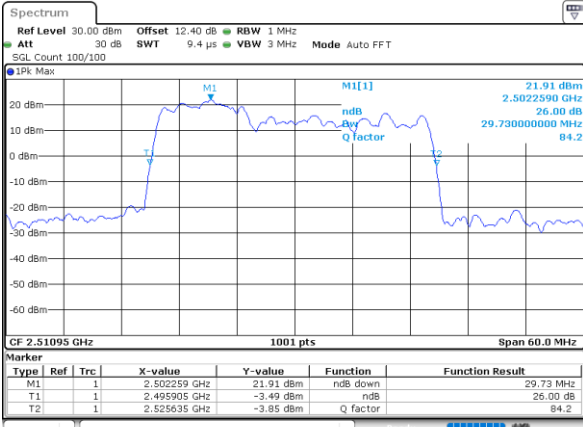

LTE Band 41C

QPSK

Lowest Channel / 10MHz+20MHz

Date: 3..JUL.2020 02:17:26

Lowest Channel / 15MHz+10MHz

Date: 3..JUL.2020 01:25:10

Middle Channel / 10MHz+20MHz

Date: 3..JUL.2020 02:13:14

Middle Channel / 15MHz+10MHz

Date: 3..JUL.2020 01:41:04

Highest Channel / 10MHz+20MHz

Date: 3..JUL.2020 02:44:44

Highest Channel / 15MHz+10MHz

Date: 3..JUL.2020 01:54:15

LTE Band 41C

QPSK