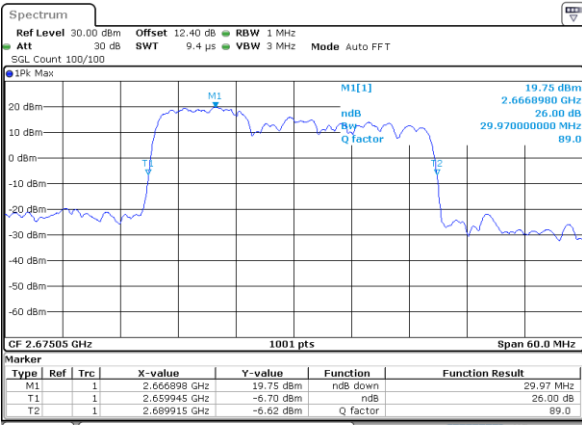

Highest Channel / 5MHz+20MHz

Date: 3..JUL.2020 04:27:47

Highest Channel / 10MHz+15MHz

Date: 3..JUL.2020 03:23:17

LTE Band 41C

64QAM

Lowest Channel / 10MHz+20MHz

Date: 3..JUL.2020 02:16:41

Lowest Channel / 15MHz+10MHz

Date: 3..JUL.2020 01:24:26

Middle Channel / 10MHz+20MHz

Date: 3..JUL.2020 02:29:29

Middle Channel / 15MHz+10MHz

Date: 3..JUL.2020 01:40:19

Highest Channel / 10MHz+20MHz

Date: 3..JUL.2020 02:45:29

Highest Channel / 15MHz+10MHz

Date: 3..JUL.2020 01:55:00

LTE Band 41C

64QAM

Lowest Channel / 15MHz+15MHz

Date: 3..JUL.2020 00:28:14

Lowest Channel / 15MHz+20MHz

Date: 2..JUL.2020 21:35:53