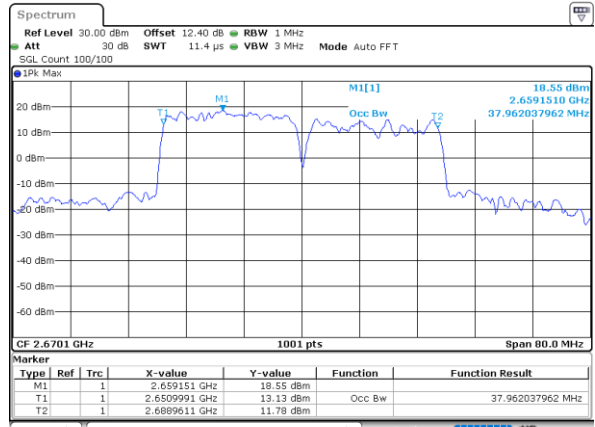

LTE Band 41C

QPSK

Lowest Channel / 20MHz+15MHz

Date: 2..JUL.2020 20:42:06

Lowest Channel / 20MHz+20MHz

Date: 2..JUL.2020 20:38:48

Middle Channel / 20MHz+15MHz

Date: 2..JUL.2020 20:58:44

Middle Channel / 20MHz+20MHz

Date: 2..JUL.2020 19:52:43

Highest Channel / 20MHz+15MHz

Date: 2..JUL.2020 21:13:22

Highest Channel / 20MHz+20MHz

Date: 2..JUL.2020 19:57:41

LTE Band 41C

16QAM

Lowest Channel / 5MHz+20MHz

Date: 3..JUL.2020 03:56:06

Lowest Channel / 10MHz+15MHz

Date: 3..JUL.2020 03:04:56

Middle Channel / 5MHz+20MHz

Date: 3..JUL.2020 04:11:10

Middle Channel / 10MHz+15MHz

Date: 3..JUL.2020 03:08:16

Highest Channel / 5MHz+20MHz

Date: 3..JUL.2020 04:26:17

Highest Channel / 10MHz+15MHz

Date: 3..JUL.2020 03:21:47

LTE Band 41C

16QAM

Lowest Channel / 10MHz+20MHz

Date: 3..JUL.2020 02:15:57