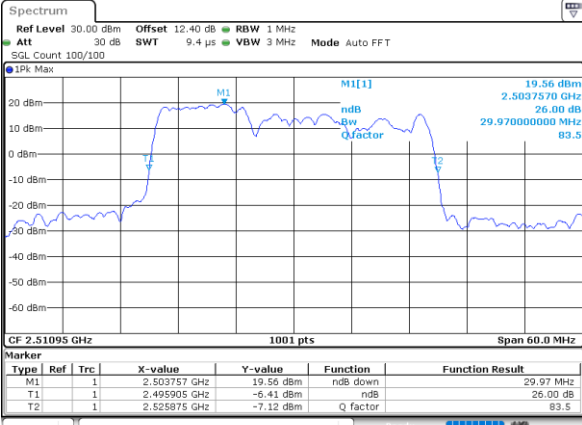

Highest Channel / 5MHz+20MHz

Date: 3..JUL.2020 04:27:47

Highest Channel / 10MHz+15MHz

Date: 3..JUL.2020 03:23:17

LTE Band 41C

64QAM

Lowest Channel / 10MHz+20MHz

Date: 3..JUL.2020 02:16:41

Lowest Channel / 15MHz+10MHz

Date: 3..JUL.2020 01:24:26

Middle Channel / 10MHz+20MHz

Date: 3..JUL.2020 02:29:29

Middle Channel / 15MHz+10MHz

Date: 3..JUL.2020 01:40:19

Highest Channel / 10MHz+20MHz

Date: 3..JUL.2020 02:45:29