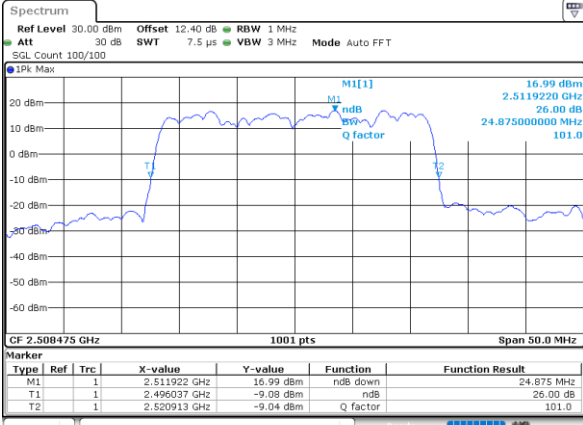

Highest Channel / 15MHz+10MHz

Date: 3..JUL.2020 01:55:00

LTE Band 41C

64QAM

Lowest Channel / 15MHz+15MHz

Date: 3..JUL.2020 00:28:14

Lowest Channel / 15MHz+20MHz

Date: 2..JUL.2020 21:35:53

Middle Channel / 15MHz+15MHz

Date: 3..JUL.2020 00:42:25

Middle Channel / 15MHz+20MHz

Date: 2..JUL.2020 21:51:59

Highest Channel / 15MHz+15MHz

Date: 3..JUL.2020 00:58:48

Highest Channel / 15MHz+20MHz

Date: 2..JUL.2020 22:06:43

LTE Band 41C

64QAM

Lowest Channel / 20MHz+5MHz

Date: 2..JUL.2020 23:08:47

Lowest Channel / 20MHz+10MHz

Date: 2..JUL.2020 23:31:27

Middle Channel / 20MHz+5MHz

Date: 2..JUL.2020 23:04:09

Middle Channel / 20MHz+10MHz

Date: 2..JUL.2020 23:44:38

Highest Channel / 20MHz+5MHz

Date: 2..JUL.2020 22:29:15

Highest Channel / 20MHz+10MHz

Date: 2..JUL.2020 23:59:16

LTE Band 41C

64QAM