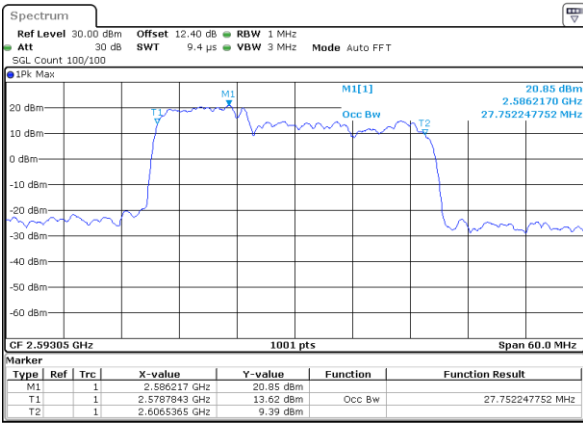

Middle Channel / 10MHz+15MHz

Date: 3..JUL.2020 03:07:53

Highest Channel / 5MHz+20MHz

Date: 3..JUL.2020 04:26:40

Highest Channel / 10MHz+15MHz

Date: 3..JUL.2020 03:22:10

LTE Band 41C

QPSK

Lowest Channel / 10MHz+20MHz

Date: 3..JUL.2020 02:15:34

Lowest Channel / 15MHz+10MHz

Date: 3..JUL.2020 01:23:19

Middle Channel / 10MHz+20MHz

Date: 3..JUL.2020 02:28:22

Middle Channel / 15MHz+10MHz

Date: 3..JUL.2020 01:39:12

Highest Channel / 10MHz+20MHz

Date: 3..JUL.2020 02:44:22

Highest Channel / 15MHz+10MHz

Date: 3..JUL.2020 01:53:53

LTE Band 41C

QPSK

Lowest Channel / 15MHz+15MHz

Date: 3..JUL.2020 00:27:07