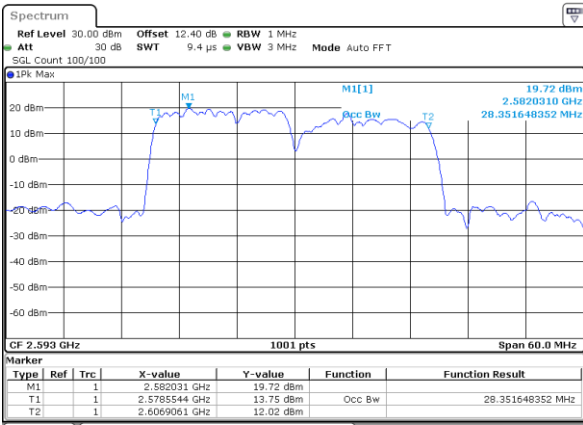

Lowest Channel / 10MHz+20MHz

Date: 3..JUL.2020 02:15:34

Lowest Channel / 15MHz+10MHz

Date: 3..JUL.2020 01:23:19

Middle Channel / 10MHz+20MHz

Date: 3..JUL.2020 02:28:22

Middle Channel / 15MHz+10MHz

Date: 3..JUL.2020 01:39:12

Highest Channel / 10MHz+20MHz

Date: 3..JUL.2020 02:44:22

Highest Channel / 15MHz+10MHz

Date: 3..JUL.2020 01:53:53

LTE Band 41C

QPSK

Lowest Channel / 15MHz+15MHz

Date: 3..JUL.2020 00:27:07

Lowest Channel / 15MHz+20MHz

Date: 2..JUL.2020 21:34:46

Middle Channel / 15MHz+15MHz

Date: 3..JUL.2020 00:41:18

Middle Channel / 15MHz+20MHz

Date: 2..JUL.2020 21:50:52

Highest Channel / 15MHz+15MHz

Date: 3..JUL.2020 00:57:41