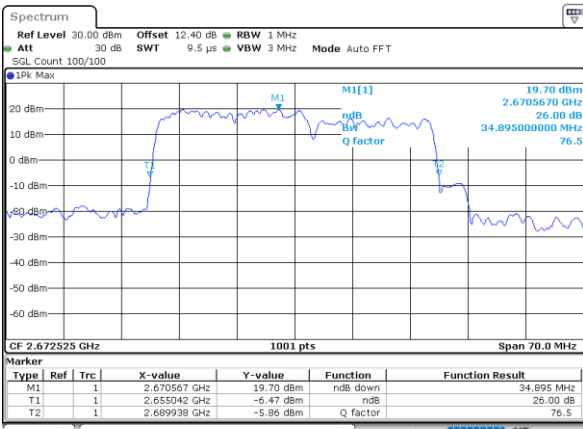

Middle Channel / 20MHz+15MHz

Date: 2..JUL.2020 21:00:36

Middle Channel / 20MHz+20MHz

Date: 2..JUL.2020 19:54:34

Highest Channel / 20MHz+15MHz

Date: 2..JUL.2020 21:15:00

Highest Channel / 20MHz+20MHz

Date: 2..JUL.2020 19:58:03