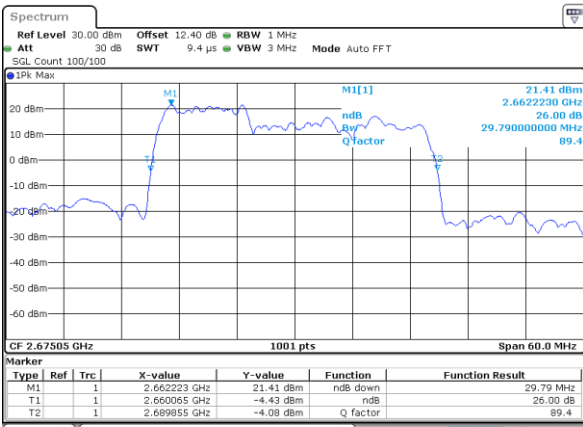

LTE Band 41C

QPSK

Lowest Channel / 10MHz+20MHz

Date: 3..JUL.2020 02:17:26

Lowest Channel / 15MHz+10MHz

Date: 3..JUL.2020 01:25:10

Middle Channel / 10MHz+20MHz

Date: 3..JUL.2020 02:13:14

Middle Channel / 15MHz+10MHz

Date: 3..JUL.2020 01:41:04

Highest Channel / 10MHz+20MHz

Date: 3..JUL.2020 02:44:44

Highest Channel / 15MHz+10MHz

Date: 3..JUL.2020 01:54:15

LTE Band 41C

QPSK