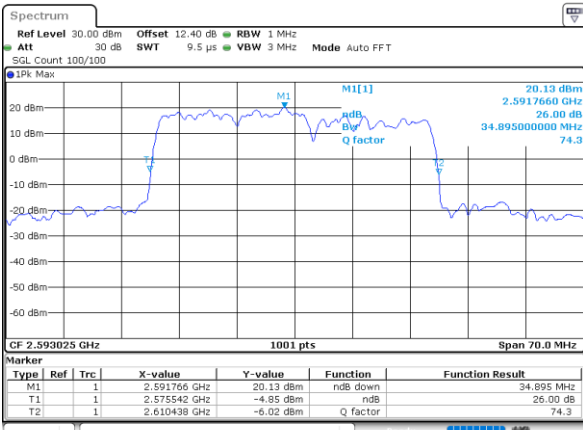

Highest Channel / 20MHz+10MHz

Date: 2..JUL.2020 23:58:31

LTE Band 41C

QPSK

Lowest Channel / 20MHz+15MHz

Date: 2..JUL.2020 20:43:58

Lowest Channel / 20MHz+20MHz

Date: 2..JUL.2020 20:40:40

Middle Channel / 20MHz+15MHz

Date: 2..JUL.2020 21:00:36

Middle Channel / 20MHz+20MHz

Date: 2..JUL.2020 19:54:34

Highest Channel / 20MHz+15MHz

Date: 2..JUL.2020 21:15:00

Highest Channel / 20MHz+20MHz

Date: 2..JUL.2020 19:58:03