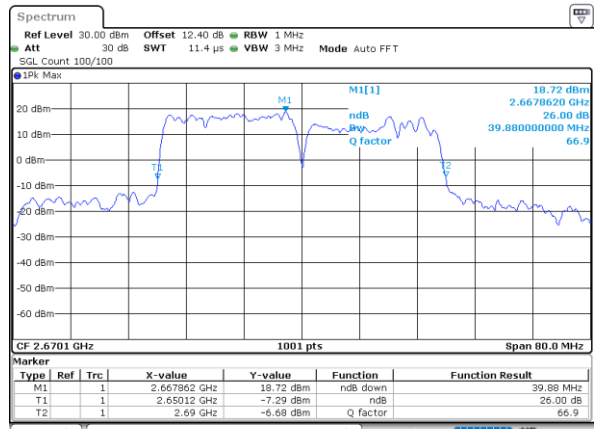

Highest Channel / 20MHz+10MHz

Date: 2..JUL.2020 23:58:31

LTE Band 41C

QPSK

Lowest Channel / 20MHz+15MHz

Date: 2..JUL.2020 20:43:58

Lowest Channel / 20MHz+20MHz

Date: 2..JUL.2020 20:40:40

Middle Channel / 20MHz+15MHz

Date: 2..JUL.2020 21:00:36

Middle Channel / 20MHz+20MHz

Date: 2..JUL.2020 19:54:34

Highest Channel / 20MHz+15MHz

Date: 2..JUL.2020 21:15:00

Highest Channel / 20MHz+20MHz

Date: 2..JUL.2020 19:58:03

LTE Band 41C

16QAM

Lowest Channel / 5MHz+20MHz

Date: 3..JUL.2020 03:57:13

Lowest Channel / 10MHz+15MHz

Date: 3..JUL.2020 03:06:03

Middle Channel / 5MHz+20MHz

Date: 3..JUL.2020 04:12:17