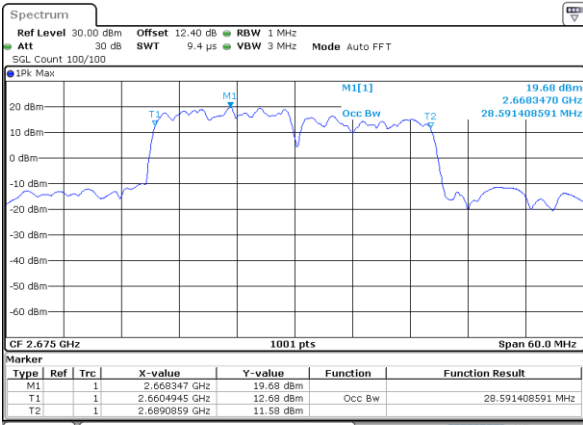

Highest Channel / 10MHz+20MHz

Date: 3..JUL.2020 02:44:22

Highest Channel / 15MHz+10MHz

Date: 3..JUL.2020 01:53:53

LTE Band 41C

QPSK

Lowest Channel / 15MHz+15MHz

Date: 3..JUL.2020 00:27:07

Lowest Channel / 15MHz+20MHz

Date: 2..JUL.2020 21:34:46

Middle Channel / 15MHz+15MHz

Date: 3..JUL.2020 00:41:18

Middle Channel / 15MHz+20MHz

Date: 2..JUL.2020 21:50:52

Highest Channel / 15MHz+15MHz

Date: 3..JUL.2020 00:57:41

Highest Channel / 15MHz+20MHz

Date: 2..JUL.2020 22:05:16

LTE Band 41C

QPSK

Lowest Channel / 20MHz+5MHz

Date: 2..JUL.2020 23:07:39

Lowest Channel / 20MHz+10MHz

Date: 2..JUL.2020 23:30:19