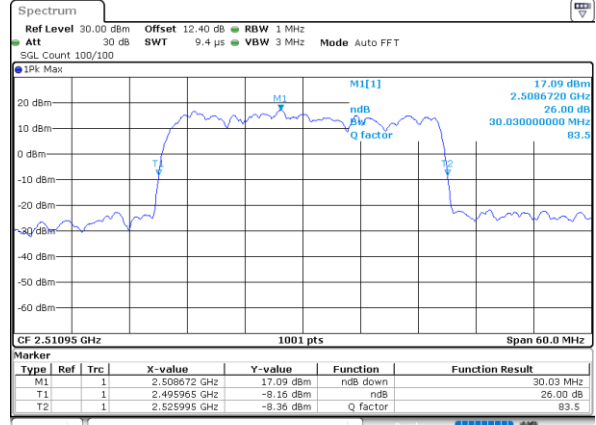

Middle Channel / 15MHz+15MHz

Date: 3..JUL.2020 00:42:25

Middle Channel / 15MHz+20MHz

Date: 2..JUL.2020 21:51:59

Highest Channel / 15MHz+15MHz

Date: 3..JUL.2020 00:58:48

Highest Channel / 15MHz+20MHz

Date: 2..JUL.2020 22:06:43

LTE Band 41C

64QAM

Lowest Channel / 20MHz+5MHz

Date: 2..JUL.2020 23:08:47

Lowest Channel / 20MHz+10MHz

Date: 2..JUL.2020 23:31:27

Middle Channel / 20MHz+5MHz

Date: 2..JUL.2020 23:04:09

Middle Channel / 20MHz+10MHz

Date: 2..JUL.2020 23:44:38

Highest Channel / 20MHz+5MHz

Date: 2..JUL.2020 22:29:15

Highest Channel / 20MHz+10MHz

Date: 2..JUL.2020 23:59:16

LTE Band 41C

64QAM