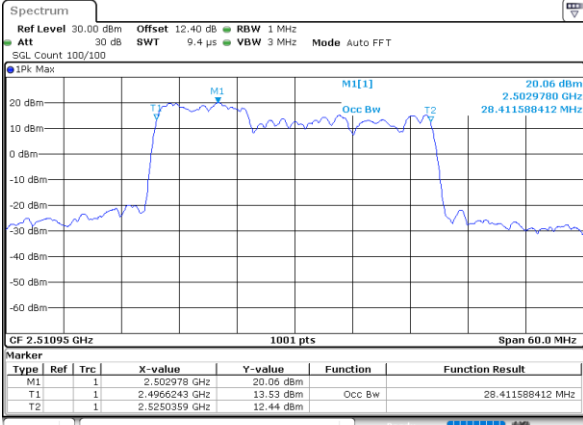

Lowest Channel / 5MHz+20MHz

Date: 3..JUL.2020 03:56:06

Lowest Channel / 10MHz+15MHz

Date: 3..JUL.2020 03:04:56

Middle Channel / 5MHz+20MHz

Date: 3..JUL.2020 04:11:10

Middle Channel / 10MHz+15MHz

Date: 3..JUL.2020 03:08:16

Highest Channel / 5MHz+20MHz

Date: 3..JUL.2020 04:26:17

Highest Channel / 10MHz+15MHz

Date: 3..JUL.2020 03:21:47

LTE Band 41C

16QAM

Lowest Channel / 10MHz+20MHz

Date: 3..JUL.2020 02:15:57

Lowest Channel / 15MHz+10MHz

Date: 3..JUL.2020 01:23:41

Middle Channel / 10MHz+20MHz

Date: 3..JUL.2020 02:28:44

Middle Channel / 15MHz+10MHz

Date: 3..JUL.2020 01:39:35

Highest Ch1 / 10MHz+20MHz

Date: 3..JUL.2020 02:44:00