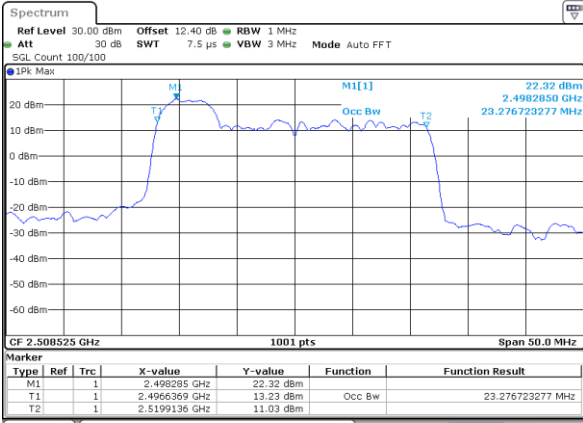

LTE Band 41C

QPSK

Lowest Channel / 20MHz+15MHz

Date: 2..JUL.2020 20:42:06

Lowest Channel / 20MHz+20MHz

Date: 2..JUL.2020 20:38:48

Middle Channel / 20MHz+15MHz

Date: 2..JUL.2020 20:58:44

Middle Channel / 20MHz+20MHz

Date: 2..JUL.2020 19:52:43

Highest Channel / 20MHz+15MHz

Date: 2..JUL.2020 21:13:22

Highest Channel / 20MHz+20MHz

Date: 2..JUL.2020 19:57:41

LTE Band 41C

16QAM

Lowest Channel / 5MHz+20MHz

Date: 3..JUL.2020 03:56:06

Lowest Channel / 10MHz+15MHz

Date: 3..JUL.2020 03:04:56

Middle Channel / 5MHz+20MHz

Date: 3..JUL.2020 04:11:10

Middle Channel / 10MHz+15MHz

Date: 3..JUL.2020 03:08:16

Highest Channel / 5MHz+20MHz

Date: 3..JUL.2020 04:26:17

Highest Channel / 10MHz+15MHz

Date: 3..JUL.2020 03:21:47

LTE Band 41C

16QAM

Lowest Channel / 10MHz+20MHz

Date: 3..JUL.2020 02:15:57