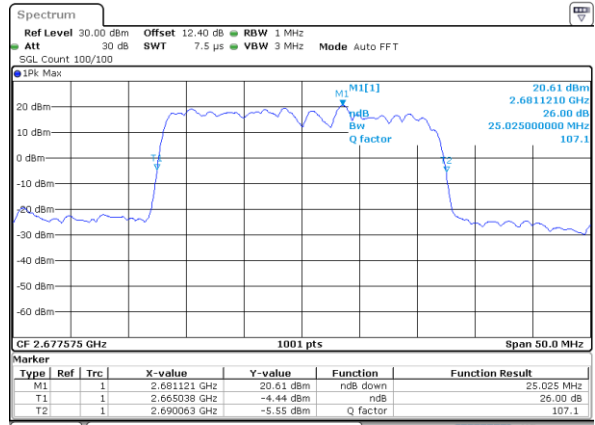

Highest Channel / 5MHz+20MHz

Date: 3..JUL.2020 04:27:47

Highest Channel / 10MHz+15MHz

Date: 3..JUL.2020 03:23:17

LTE Band 41C

64QAM

Lowest Channel / 10MHz+20MHz

Date: 3..JUL.2020 02:16:41

Lowest Channel / 15MHz+10MHz

Date: 3..JUL.2020 01:24:26

Middle Channel / 10MHz+20MHz

Date: 3..JUL.2020 02:29:29

Middle Channel / 15MHz+10MHz

Date: 3..JUL.2020 01:40:19

Highest Channel / 10MHz+20MHz

Date: 3..JUL.2020 02:45:29

Highest Channel / 15MHz+10MHz

Date: 3..JUL.2020 01:55:00

LTE Band 41C

64QAM

Lowest Channel / 15MHz+15MHz

Date: 3..JUL.2020 00:28:14

Lowest Channel / 15MHz+20MHz

Date: 2..JUL.2020 21:35:53