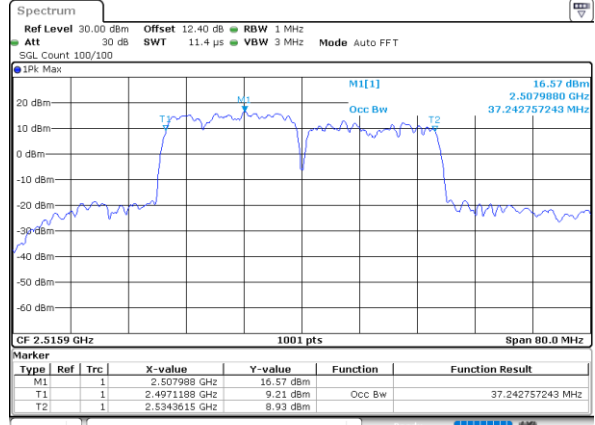

Middle Channel / 20MHz+5MHz

Date: 2..JUL.2020 23:03:02

Middle Channel / 20MHz+10MHz

Date: 2..JUL.2020 23:43:31

Highest Channel / 20MHz+5MHz

Date: 2..JUL.2020 22:28:08

Highest Channel / 20MHz+10MHz

Date: 2..JUL.2020 23:58:09

LTE Band 41C

QPSK

Lowest Channel / 20MHz+15MHz

Date: 2..JUL.2020 20:42:06

Lowest Channel / 20MHz+20MHz

Date: 2..JUL.2020 20:38:48

Middle Channel / 20MHz+15MHz

Date: 2..JUL.2020 20:58:44

Middle Channel / 20MHz+20MHz

Date: 2..JUL.2020 19:52:43

Highest Channel / 20MHz+15MHz

Date: 2..JUL.2020 21:13:22

Highest Channel / 20MHz+20MHz

Date: 2..JUL.2020 19:57:41

LTE Band 41C

16QAM