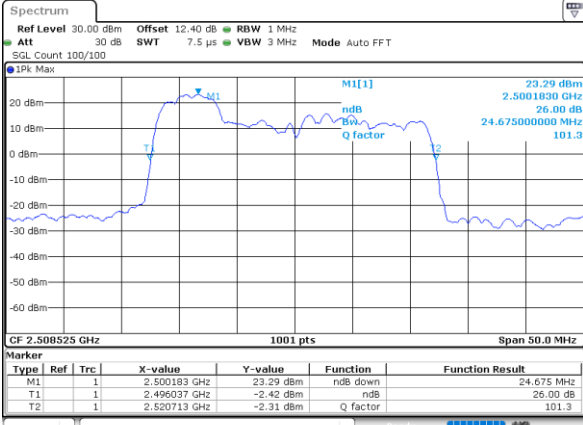

LTE Band 41C

16QAM

Lowest Channel / 20MHz+15MHz

Date: 2..JUL.2020 20:43:35

Lowest Channel / 20MHz+20MHz

Date: 2..JUL.2020 20:40:17

Middle Channel / 20MHz+15MHz

Date: 2..JUL.2020 21:00:14

Middle Channel / 20MHz+20MHz

Date: 2..JUL.2020 19:54:12

Highest Channel / 20MHz+15MHz

Date: 2..JUL.2020 21:15:23

Highest Channel / 20MHz+20MHz

Date: 2..JUL.2020 19:58:25

LTE Band 41C

64QAM

Lowest Channel / 5MHz+20MHz

Date: 3..JUL.2020 03:56:50

Lowest Channel / 10MHz+15MHz

Date: 3..JUL.2020 03:05:41

Middle Channel / 5MHz+20MHz

Date: 3..JUL.2020 04:11:55

Middle Channel / 10MHz+15MHz

Date: 3..JUL.2020 03:09:00

Highest Channel / 5MHz+20MHz

Date: 3..JUL.2020 04:27:47

Highest Channel / 10MHz+15MHz

Date: 3..JUL.2020 03:23:17

LTE Band 41C

64QAM

Lowest Channel / 10MHz+20MHz

Date: 3..JUL.2020 02:16:41