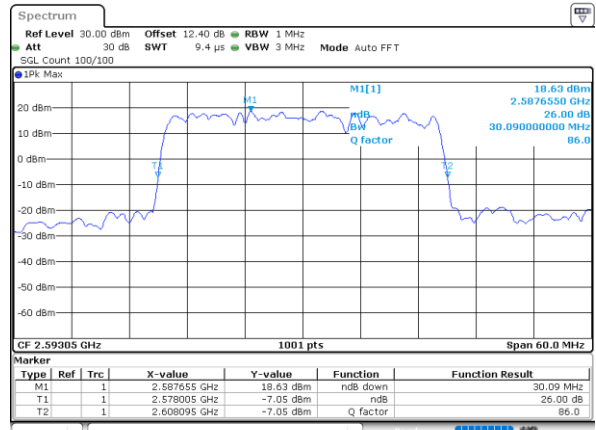

Highest Channel / 15MHz+15MHz

Date: 3..JUL.2020 00:58:03

Highest Channel / 15MHz+20MHz

Date: 2..JUL.2020 22:05:58

LTE Band 41C

QPSK

Lowest Channel / 20MHz+5MHz

Date: 2..JUL.2020 23:09:32

Lowest Channel / 20MHz+10MHz

Date: 2..JUL.2020 23:32:11

Middle Channel / 20MHz+5MHz

Date: 2..JUL.2020 23:04:54

Middle Channel / 20MHz+10MHz

Date: 2..JUL.2020 23:45:23

Highest Channel / 20MHz+5MHz

Date: 2..JUL.2020 22:28:30

Highest Channel / 20MHz+10MHz

Date: 2..JUL.2020 23:58:31

LTE Band 41C

QPSK

Lowest Channel / 20MHz+15MHz

Date: 2..JUL.2020 20:43:58

Lowest Channel / 20MHz+20MHz

Date: 2..JUL.2020 20:40:40