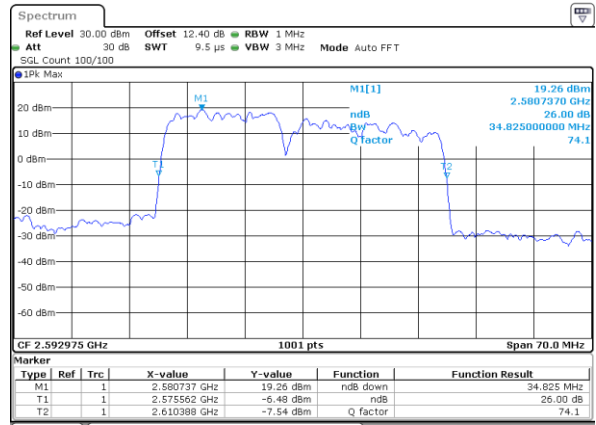

Lowest Channel / 15MHz+10MHz

Date: 3..JUL.2020 01:24:26

Middle Channel / 10MHz+20MHz

Date: 3..JUL.2020 02:29:29

Middle Channel / 15MHz+10MHz

Date: 3..JUL.2020 01:40:19

Highest Channel / 10MHz+20MHz

Date: 3..JUL.2020 02:45:29

Highest Channel / 15MHz+10MHz

Date: 3..JUL.2020 01:55:00

LTE Band 41C

64QAM

Lowest Channel / 15MHz+15MHz

Date: 3..JUL.2020 00:28:14

Lowest Channel / 15MHz+20MHz

Date: 2..JUL.2020 21:35:53

Middle Channel / 15MHz+15MHz

Date: 3..JUL.2020 00:42:25

Middle Channel / 15MHz+20MHz

Date: 2..JUL.2020 21:51:59

Highest Channel / 15MHz+15MHz

Date: 3..JUL.2020 00:58:48

Highest Channel / 15MHz+20MHz

Date: 2..JUL.2020 22:06:43