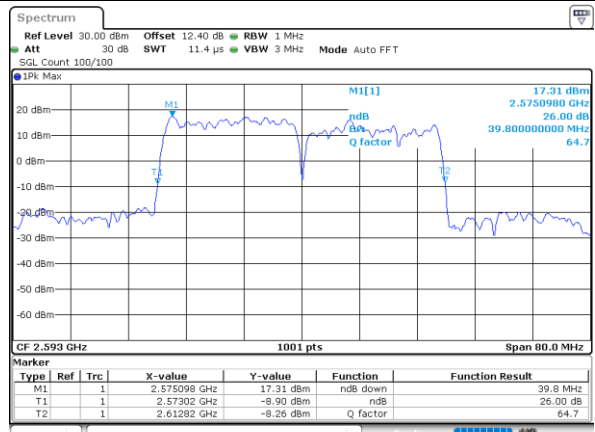

LTE Band 41C

16QAM

Lowest Channel / 20MHz+15MHz

Date: 2..JUL.2020 20:43:35

Lowest Channel / 20MHz+20MHz

Date: 2..JUL.2020 20:40:17

Middle Channel / 20MHz+15MHz

Date: 2..JUL.2020 21:00:14

Middle Channel / 20MHz+20MHz

Date: 2..JUL.2020 19:54:12

Highest Channel / 20MHz+15MHz

Date: 2..JUL.2020 21:15:23

Highest Channel / 20MHz+20MHz

Date: 2..JUL.2020 19:58:25

LTE Band 41C

64QAM