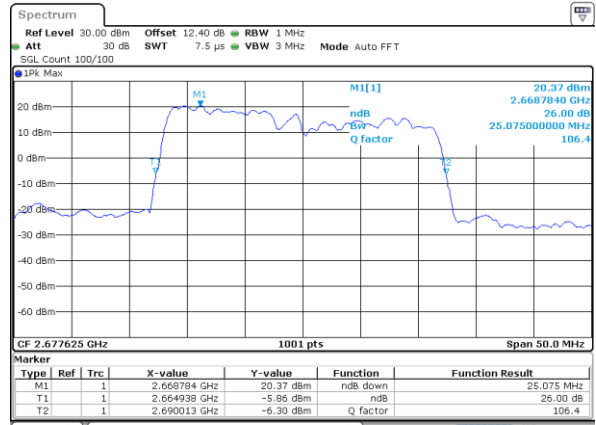

Middle Channel / 20MHz+20MHz

Date: 2..JUL.2020 19:54:12

Highest Channel / 20MHz+15MHz

Date: 2..JUL.2020 21:15:23

Highest Channel / 20MHz+20MHz

Date: 2..JUL.2020 19:58:25

LTE Band 41C

64QAM

Lowest Channel / 5MHz+20MHz

Date: 3..JUL.2020 03:56:50

Lowest Channel / 10MHz+15MHz

Date: 3..JUL.2020 03:05:41

Middle Channel / 5MHz+20MHz

Date: 3..JUL.2020 04:11:55

Middle Channel / 10MHz+15MHz

Date: 3..JUL.2020 03:09:00

Highest Channel / 5MHz+20MHz

Date: 3..JUL.2020 04:27:47

Highest Channel / 10MHz+15MHz

Date: 3..JUL.2020 03:23:17

LTE Band 41C

64QAM

Lowest Channel / 10MHz+20MHz

Date: 3..JUL.2020 02:16:41

Lowest Channel / 15MHz+10MHz

Date: 3..JUL.2020 01:24:26

Middle Channel / 10MHz+20MHz

Date: 3..JUL.2020 02:29:29

Middle Channel / 15MHz+10MHz

Date: 3..JUL.2020 01:40:19

Highest Channel / 10MHz+20MHz

Date: 3..JUL.2020 02:45:29