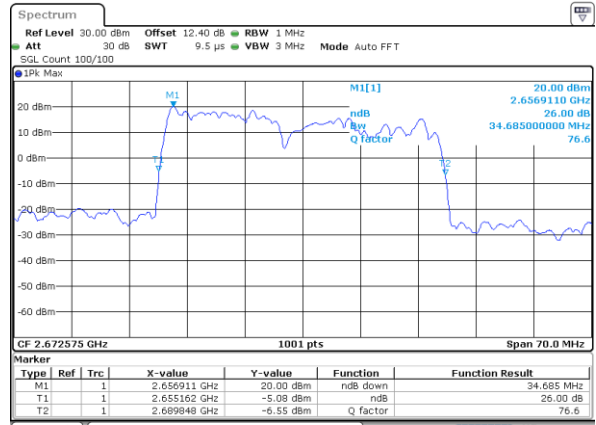

Highest Channel / 15MHz+10MHz

Date: 3..JUL.2020 01:55:00

LTE Band 41C

64QAM

Lowest Channel / 15MHz+15MHz

Date: 3..JUL.2020 00:28:14

Lowest Channel / 15MHz+20MHz

Date: 2..JUL.2020 21:35:53

Middle Channel / 15MHz+15MHz

Date: 3..JUL.2020 00:42:25

Middle Channel / 15MHz+20MHz

Date: 2..JUL.2020 21:51:59

Highest Channel / 15MHz+15MHz

Date: 3..JUL.2020 00:58:48

Highest Channel / 15MHz+20MHz

Date: 2..JUL.2020 22:06:43

LTE Band 41C

64QAM

Lowest Channel / 20MHz+5MHz

Date: 2..JUL.2020 23:08:47

Lowest Channel / 20MHz+10MHz

Date: 2..JUL.2020 23:31:27

Middle Channel / 20MHz+5MHz

Date: 2..JUL.2020 23:04:09

Middle Channel / 20MHz+10MHz

Date: 2..JUL.2020 23:44:38

Highest Channel / 20MHz+5MHz

Date: 2..JUL.2020 22:29:15

Highest Channel / 20MHz+10MHz

Date: 2..JUL.2020 23:59:16

LTE Band 41C

64QAM