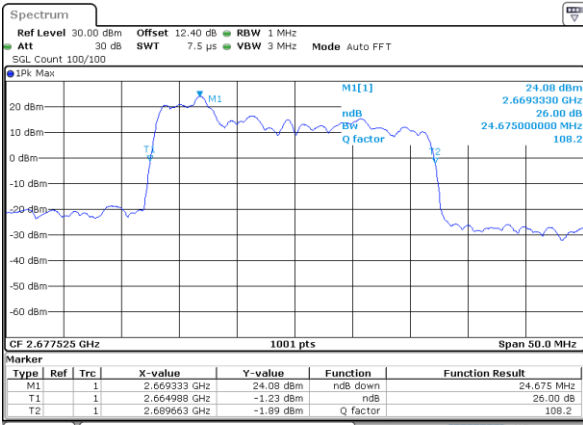

Middle Channel / 20MHz+20MHz

Date: 2..JUL.2020 19:54:12

Highest Channel / 20MHz+15MHz

Date: 2..JUL.2020 21:15:23

Highest Channel / 20MHz+20MHz

Date: 2..JUL.2020 19:58:25

LTE Band 41C

64QAM

Lowest Channel / 5MHz+20MHz

Date: 3..JUL.2020 03:56:50

Lowest Channel / 10MHz+15MHz

Date: 3..JUL.2020 03:05:41

Middle Channel / 5MHz+20MHz

Date: 3..JUL.2020 04:11:55

Middle Channel / 10MHz+15MHz

Date: 3..JUL.2020 03:09:00

Highest Channel / 5MHz+20MHz

Date: 3..JUL.2020 04:27:47

Highest Channel / 10MHz+15MHz

Date: 3..JUL.2020 03:23:17

LTE Band 41C

64QAM

Lowest Channel / 10MHz+20MHz

Date: 3..JUL.2020 02:16:41