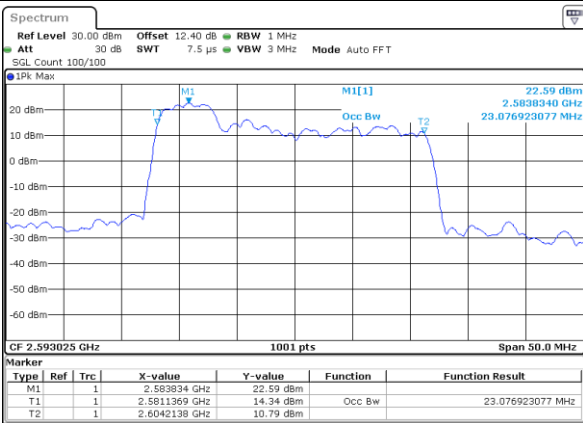

Middle Channel / 20MHz+20MHz

Date: 2..JUL.2020 19:52:43

Highest Channel / 20MHz+15MHz

Date: 2..JUL.2020 21:13:22

Highest Channel / 20MHz+20MHz

Date: 2..JUL.2020 19:57:41

LTE Band 41C

16QAM

Lowest Channel / 5MHz+20MHz

Date: 3..JUL.2020 03:56:06

Lowest Channel / 10MHz+15MHz

Date: 3..JUL.2020 03:04:56

Middle Channel / 5MHz+20MHz

Date: 3..JUL.2020 04:11:10

Middle Channel / 10MHz+15MHz

Date: 3..JUL.2020 03:08:16

Highest Channel / 5MHz+20MHz

Date: 3..JUL.2020 04:26:17

Highest Channel / 10MHz+15MHz

Date: 3..JUL.2020 03:21:47

LTE Band 41C

16QAM

Lowest Channel / 10MHz+20MHz

Date: 3..JUL.2020 02:15:57