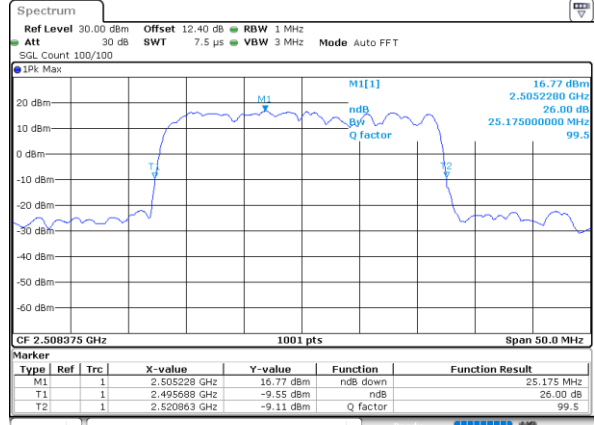

Lowest Channel / 5MHz+20MHz

Date: 3..JUL.2020 03:56:50

Lowest Channel / 10MHz+15MHz

Date: 3..JUL.2020 03:05:41

Middle Channel / 5MHz+20MHz

Date: 3..JUL.2020 04:11:55

Middle Channel / 10MHz+15MHz

Date: 3..JUL.2020 03:09:00

Highest Channel / 5MHz+20MHz

Date: 3..JUL.2020 04:27:47

Highest Channel / 10MHz+15MHz

Date: 3..JUL.2020 03:23:17

LTE Band 41C

64QAM

Lowest Channel / 10MHz+20MHz

Date: 3..JUL.2020 02:16:41

Lowest Channel / 15MHz+10MHz

Date: 3..JUL.2020 01:24:26

Middle Channel / 10MHz+20MHz

Date: 3..JUL.2020 02:29:29

Middle Channel / 15MHz+10MHz

Date: 3..JUL.2020 01:40:19

Highest Channel / 10MHz+20MHz

Date: 3..JUL.2020 02:45:29