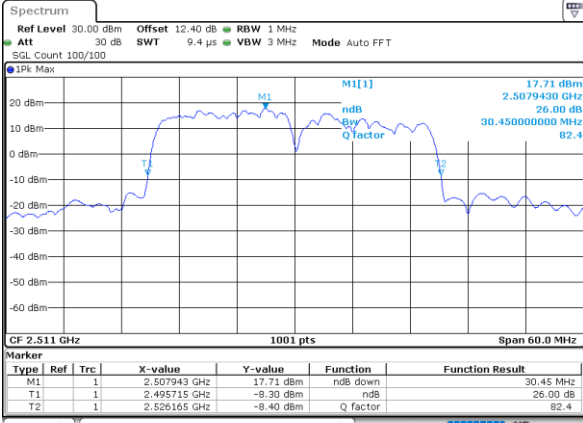

LTE Band 41C

QPSK

Lowest Channel / 10MHz+20MHz

Date: 3..JUL.2020 02:17:26

Lowest Channel / 15MHz+10MHz

Date: 3..JUL.2020 01:25:10

Middle Channel / 10MHz+20MHz

Date: 3..JUL.2020 02:13:14

Middle Channel / 15MHz+10MHz

Date: 3..JUL.2020 01:41:04

Highest Channel / 10MHz+20MHz

Date: 3..JUL.2020 02:44:44

Highest Channel / 15MHz+10MHz

Date: 3..JUL.2020 01:54:15

LTE Band 41C

QPSK

Lowest Channel / 15MHz+15MHz

Date: 3..JUL.2020 00:28:59

Lowest Channel / 15MHz+20MHz

Date: 2..JUL.2020 21:36:38

Middle Channel / 15MHz+15MHz

Date: 3..JUL.2020 00:43:10

Middle Channel / 15MHz+20MHz

Date: 2..JUL.2020 21:52:44

Highest Channel / 15MHz+15MHz

Date: 3..JUL.2020 00:58:03

Highest Channel / 15MHz+20MHz

Date: 2..JUL.2020 22:05:58

LTE Band 41C

QPSK

Lowest Channel / 20MHz+5MHz

Date: 2..JUL.2020 23:09:32