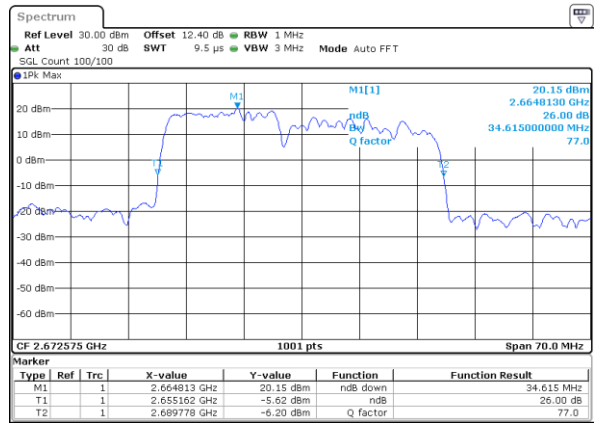

Middle Channel / 15MHz+10MHz

Date: 3..JUL.2020 01:41:04

Highest Channel / 10MHz+20MHz

Date: 3..JUL.2020 02:44:44

Highest Channel / 15MHz+10MHz

Date: 3..JUL.2020 01:54:15

LTE Band 41C

QPSK

Lowest Channel / 15MHz+15MHz

Date: 3..JUL.2020 00:28:59

Lowest Channel / 15MHz+20MHz

Date: 2..JUL.2020 21:36:38

Middle Channel / 15MHz+15MHz

Date: 3..JUL.2020 00:43:10

Middle Channel / 15MHz+20MHz

Date: 2..JUL.2020 21:52:44

Highest Channel / 15MHz+15MHz

Date: 3..JUL.2020 00:58:03

Highest Channel / 15MHz+20MHz

Date: 2..JUL.2020 22:05:58

LTE Band 41C

QPSK

Lowest Channel / 20MHz+5MHz

Date: 2..JUL.2020 23:09:32