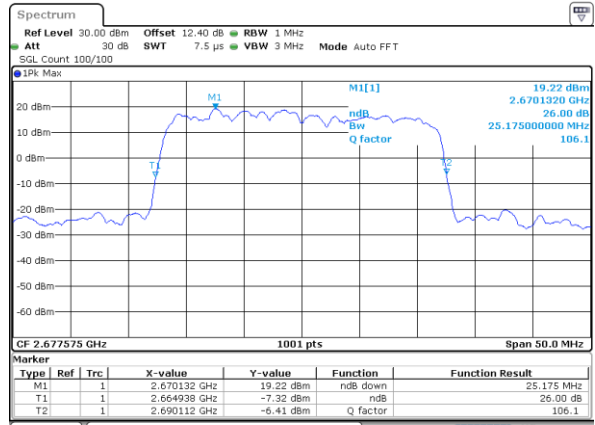

Middle Channel / 10MHz+15MHz

Date: 3..JUL.2020 03:09:22

Highest Channel / 5MHz+20MHz

Date: 3..JUL.2020 04:27:24

Highest Channel / 10MHz+15MHz

Date: 3..JUL.2020 03:22:54

LTE Band 41C

16QAM

Lowest Channel / 10MHz+20MHz

Date: 3..JUL.2020 02:17:03

Lowest Channel / 15MHz+10MHz

Date: 3..JUL.2020 01:24:48

Middle Channel / 10MHz+20MHz

Date: 3..JUL.2020 02:29:51

Middle Channel / 15MHz+10MHz

Date: 3..JUL.2020 01:40:42

Highest Channel / 10MHz+20MHz

Date: 3..JUL.2020 02:45:07

Highest Channel / 15MHz+10MHz

Date: 3..JUL.2020 01:54:37

LTE Band 41C

16QAM

Lowest Channel / 15MHz+15MHz

Date: 3..JUL.2020 00:28:37