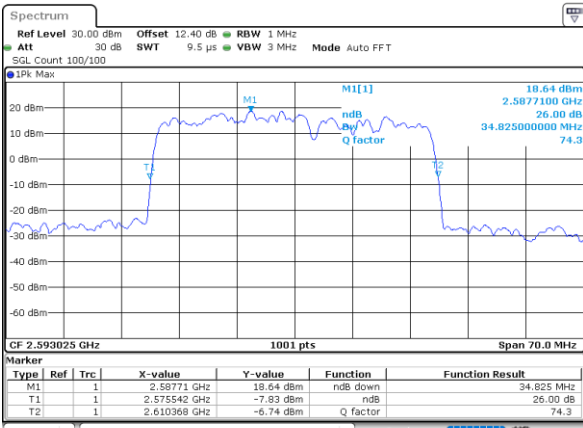

Middle Channel / 20MHz+10MHz

Date: 2..JUL.2020 23:44:38

Highest Channel / 20MHz+5MHz

Date: 2..JUL.2020 22:29:15

Highest Channel / 20MHz+10MHz

Date: 2..JUL.2020 23:59:16

LTE Band 41C

64QAM

Lowest Channel / 20MHz+15MHz

Date: 2..JUL.2020 20:43:13

Lowest Channel / 20MHz+20MHz

Date: 2..JUL.2020 20:39:55

Middle Channel / 20MHz+15MHz

Date: 2..JUL.2020 20:59:51

Middle Channel / 20MHz+20MHz

Date: 2..JUL.2020 19:53:50

Highest Channel / 20MHz+15MHz

Date: 2..JUL.2020 21:15:45

Highest Channel / 20MHz+20MHz

Date: 2..JUL.2020 19:58:48

Occupied Bandwidth

Mode	LTE Band 41C : 99%OBW(MHz)				
QPSK					
BW	5MHz+20MHz	10MHz+15MHz	10MHz+20MHz	15MHz+10MHz	15MHz+15MHz
Lowest CH	22.93	23.38	27.81	23.28	28.59
Middle CH	22.93	23.28	27.75	23.38	28.35
Highest CH	23.28	23.38	27.81	23.33	28.59
BW	15MHz+20MHz	20MHz+5MHz	20MHz+10MHz	20MHz+15MHz	20MHz+20MHz
Lowest CH	32.73	23.13	27.99	32.73	37.24
Middle CH	32.80	23.23	28.05	32.59	37.72
Highest CH	32.80	23.03	28.05	32.59	37.96