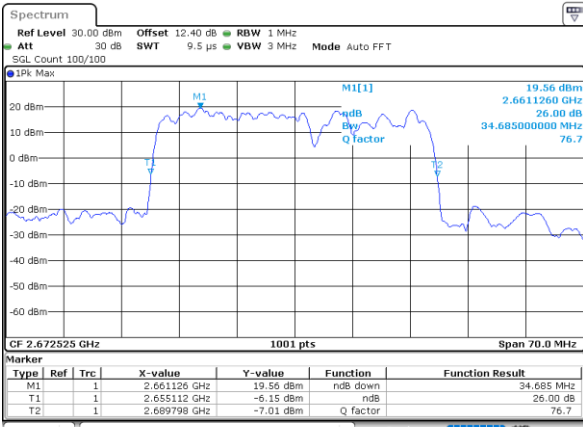

Middle Channel / 20MHz+10MHz

Date: 2..JUL.2020 23:44:38

Highest Channel / 20MHz+5MHz

Date: 2..JUL.2020 22:29:15

Highest Channel / 20MHz+10MHz

Date: 2..JUL.2020 23:59:16

LTE Band 41C

64QAM

Lowest Channel / 20MHz+15MHz

Date: 2..JUL.2020 20:43:13

Lowest Channel / 20MHz+20MHz

Date: 2..JUL.2020 20:39:55

Middle Channel / 20MHz+15MHz

Date: 2..JUL.2020 20:59:51

Middle Channel / 20MHz+20MHz

Date: 2..JUL.2020 19:53:50

Highest Channel / 20MHz+15MHz

Date: 2..JUL.2020 21:15:45

Highest Channel / 20MHz+20MHz

Date: 2..JUL.2020 19:58:48

Occupied Bandwidth

Mode	LTE Band 41C : 99%OBW(MHz)				
QPSK					
BW	5MHz+20MHz	10MHz+15MHz	10MHz+20MHz	15MHz+10MHz	15MHz+15MHz
Lowest CH	22.93	23.38	27.81	23.28	28.59
Middle CH	22.93	23.28	27.75	23.38	28.35
Highest CH	23.28	23.38	27.81	23.33	28.59
BW	15MHz+20MHz	20MHz+5MHz	20MHz+10MHz	20MHz+15MHz	20MHz+20MHz
Lowest CH	32.73	23.13	27.99	32.73	37.24
Middle CH	32.80	23.23	28.05	32.59	37.72
Highest CH	32.80	23.03	28.05	32.59	37.96