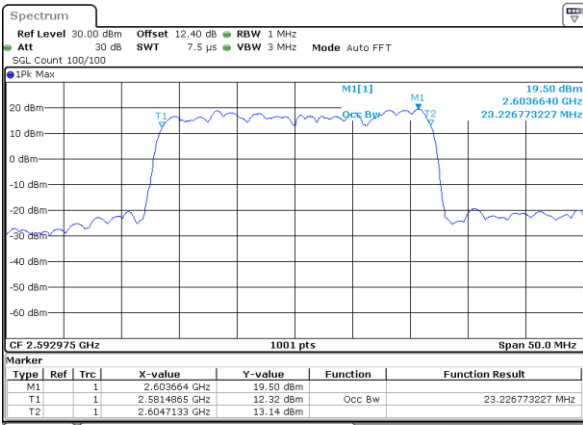

Lowest Channel / 15MHz+20MHz

Date: 2..JUL.2020 21:34:46

Middle Channel / 15MHz+15MHz

Date: 3..JUL.2020 00:41:18

Middle Channel / 15MHz+20MHz

Date: 2..JUL.2020 21:50:52

Highest Channel / 15MHz+15MHz

Date: 3..JUL.2020 00:57:41

Highest Channel / 15MHz+20MHz

Date: 2..JUL.2020 22:05:16

LTE Band 41C

QPSK

Lowest Channel / 20MHz+5MHz

Date: 2..JUL.2020 23:07:39

Lowest Channel / 20MHz+10MHz

Date: 2..JUL.2020 23:30:19

Middle Channel / 20MHz+5MHz

Date: 2..JUL.2020 23:03:02

Middle Channel / 20MHz+10MHz

Date: 2..JUL.2020 23:43:31

Highest Channel / 20MHz+5MHz

Date: 2..JUL.2020 22:28:08

Highest Channel / 20MHz+10MHz

Date: 2..JUL.2020 23:58:09