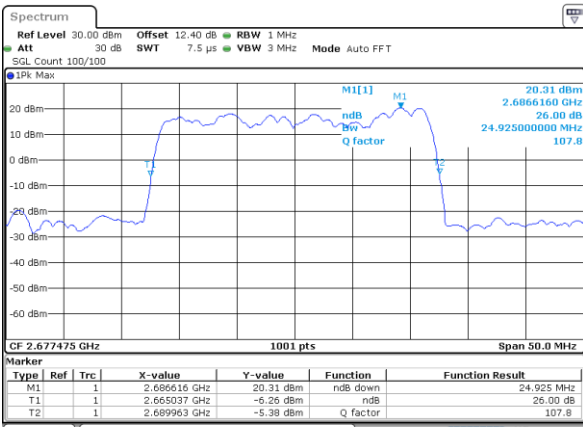

Middle Channel / 20MHz+5MHz

Date: 2..JUL.2020 23:04:32

Middle Channel / 20MHz+10MHz

Date: 2..JUL.2020 23:45:00

Highest Channel / 20MHz+5MHz

Date: 2..JUL.2020 22:28:53

Highest Channel / 20MHz+10MHz

Date: 2..JUL.2020 23:58:53

LTE Band 41C

16QAM

Lowest Channel / 20MHz+15MHz

Date: 2..JUL.2020 20:43:35

Lowest Channel / 20MHz+20MHz

Date: 2..JUL.2020 20:40:17

Middle Channel / 20MHz+15MHz

Date: 2..JUL.2020 21:00:14