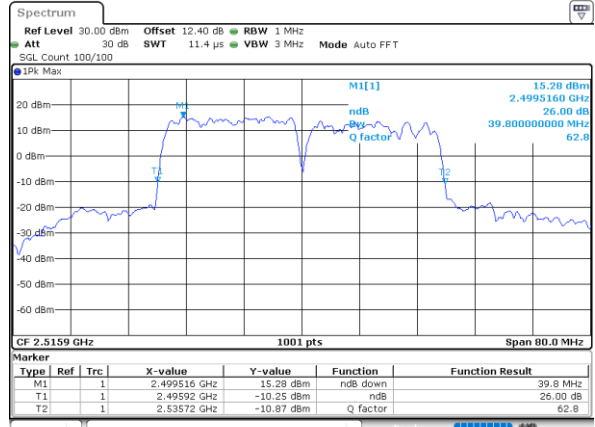

Lowest Channel / 20MHz+10MHz

Date: 2..JUL.2020 23:32:11

Middle Channel / 20MHz+5MHz

Date: 2..JUL.2020 23:04:54

Middle Channel / 20MHz+10MHz

Date: 2..JUL.2020 23:45:23

Highest Channel / 20MHz+5MHz

Date: 2..JUL.2020 22:28:30

Highest Channel / 20MHz+10MHz

Date: 2..JUL.2020 23:58:31

LTE Band 41C

QPSK

Lowest Channel / 20MHz+15MHz

Date: 2..JUL.2020 20:43:58

Lowest Channel / 20MHz+20MHz

Date: 2..JUL.2020 20:40:40

Middle Channel / 20MHz+15MHz

Date: 2..JUL.2020 21:00:36

Middle Channel / 20MHz+20MHz

Date: 2..JUL.2020 19:54:34

Highest Channel / 20MHz+15MHz

Date: 2..JUL.2020 21:15:00

Highest Channel / 20MHz+20MHz

Date: 2..JUL.2020 19:58:03