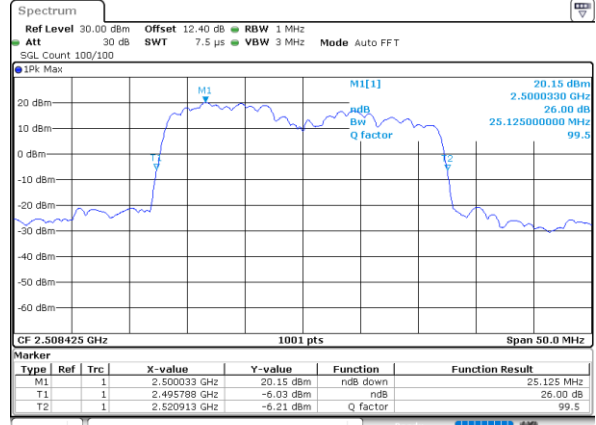

Middle Channel / 20MHz+15MHz

Date: 2..JUL.2020 21:00:36

Middle Channel / 20MHz+20MHz

Date: 2..JUL.2020 19:54:34

Highest Channel / 20MHz+15MHz

Date: 2..JUL.2020 21:15:00

Highest Channel / 20MHz+20MHz

Date: 2..JUL.2020 19:58:03

LTE Band 41C

16QAM

Lowest Channel / 5MHz+20MHz

Date: 3..JUL.2020 03:57:13

Lowest Channel / 10MHz+15MHz

Date: 3..JUL.2020 03:06:03

Middle Channel / 5MHz+20MHz

Date: 3..JUL.2020 04:12:17

Middle Channel / 10MHz+15MHz

Date: 3..JUL.2020 03:09:22

Highest Channel / 5MHz+20MHz

Date: 3..JUL.2020 04:27:24

Highest Channel / 10MHz+15MHz

Date: 3..JUL.2020 03:22:54

LTE Band 41C

16QAM