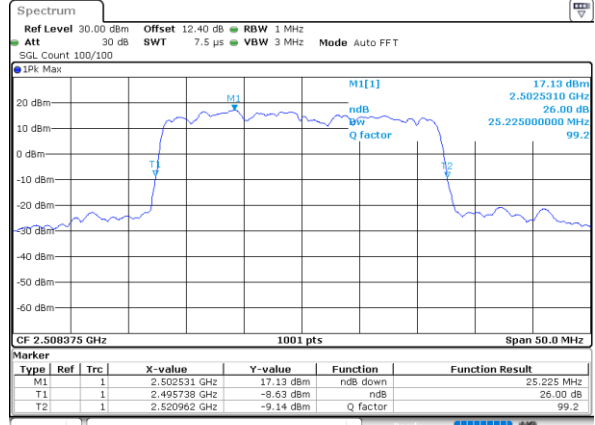

LTE Band 41C

16QAM

Lowest Channel / 5MHz+20MHz

Date: 3..JUL.2020 03:57:13

Lowest Channel / 10MHz+15MHz

Date: 3..JUL.2020 03:06:03

Middle Channel / 5MHz+20MHz

Date: 3..JUL.2020 04:12:17

Middle Channel / 10MHz+15MHz

Date: 3..JUL.2020 03:09:22

Highest Channel / 5MHz+20MHz

Date: 3..JUL.2020 04:27:24

Highest Channel / 10MHz+15MHz

Date: 3..JUL.2020 03:22:54

LTE Band 41C

16QAM

Lowest Channel / 10MHz+20MHz

Date: 3..JUL.2020 02:17:03

Lowest Channel / 15MHz+10MHz

Date: 3..JUL.2020 01:24:48

Middle Channel / 10MHz+20MHz

Date: 3..JUL.2020 02:29:51

Middle Channel / 15MHz+10MHz

Date: 3..JUL.2020 01:40:42

Highest Channel / 10MHz+20MHz

Date: 3..JUL.2020 02:45:07

Highest Channel / 15MHz+10MHz

Date: 3..JUL.2020 01:54:37

LTE Band 41C

16QAM

Lowest Channel / 15MHz+15MHz

Date: 3..JUL.2020 00:28:37