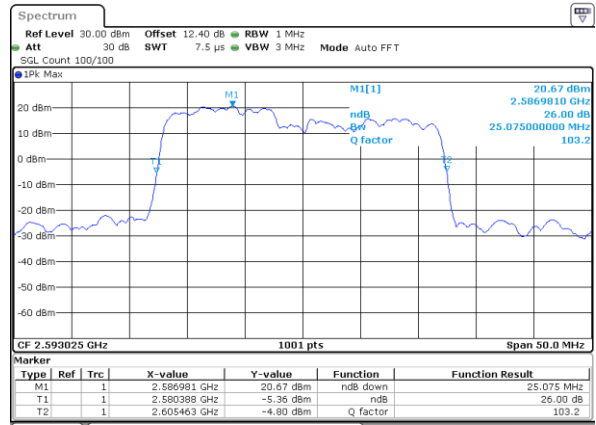

Middle Channel / 20MHz+15MHz

Date: 2..JUL.2020 21:00:36

Middle Channel / 20MHz+20MHz

Date: 2..JUL.2020 19:54:34

Highest Channel / 20MHz+15MHz

Date: 2..JUL.2020 21:15:00

Highest Channel / 20MHz+20MHz

Date: 2..JUL.2020 19:58:03

LTE Band 41C

16QAM

Lowest Channel / 5MHz+20MHz

Date: 3..JUL.2020 03:57:13

Lowest Channel / 10MHz+15MHz

Date: 3..JUL.2020 03:06:03

Middle Channel / 5MHz+20MHz

Date: 3..JUL.2020 04:12:17

Middle Channel / 10MHz+15MHz

Date: 3..JUL.2020 03:09:22

Highest Channel / 5MHz+20MHz

Date: 3..JUL.2020 04:27:24

Highest Channel / 10MHz+15MHz

Date: 3..JUL.2020 03:22:54

LTE Band 41C

16QAM