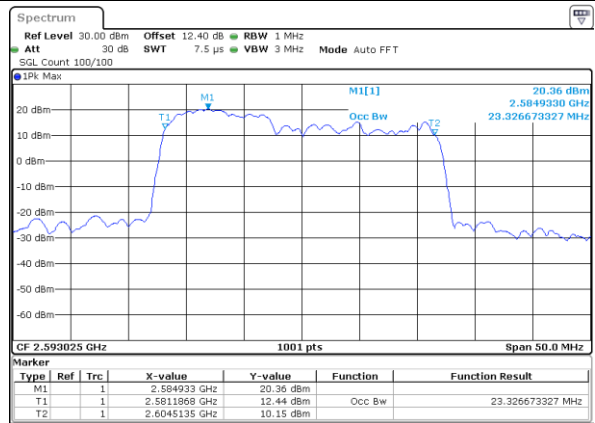

Middle Channel / 20MHz+20MHz

Date: 2..JUL.2020 19:52:43

Highest Channel / 20MHz+15MHz

Date: 2..JUL.2020 21:13:22

Highest Channel / 20MHz+20MHz

Date: 2..JUL.2020 19:57:41

LTE Band 41C

16QAM

Lowest Channel / 5MHz+20MHz

Date: 3..JUL.2020 03:56:06

Lowest Channel / 10MHz+15MHz

Date: 3..JUL.2020 03:04:56

Middle Channel / 5MHz+20MHz

Date: 3..JUL.2020 04:11:10

Middle Channel / 10MHz+15MHz

Date: 3..JUL.2020 03:08:16

Highest Channel / 5MHz+20MHz

Date: 3..JUL.2020 04:26:17

Highest Channel / 10MHz+15MHz

Date: 3..JUL.2020 03:21:47

LTE Band 41C

16QAM

Lowest Channel / 10MHz+20MHz

Date: 3..JUL.2020 02:15:57