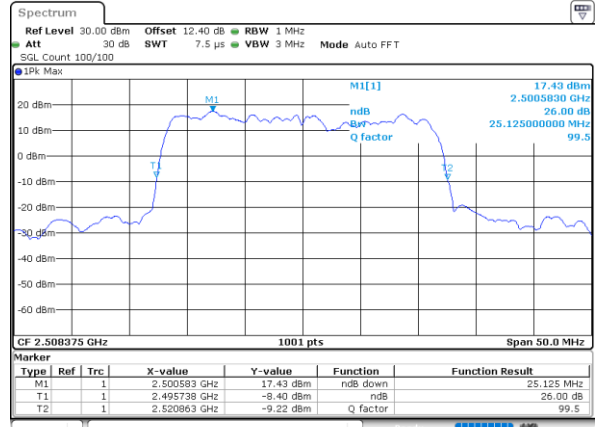

LTE Band 41C

QPSK

Lowest Channel / 10MHz+20MHz

Date: 3..JUL.2020 02:17:26

Lowest Channel / 15MHz+10MHz

Date: 3..JUL.2020 01:25:10

Middle Channel / 10MHz+20MHz

Date: 3..JUL.2020 02:13:14

Middle Channel / 15MHz+10MHz

Date: 3..JUL.2020 01:41:04

Highest Channel / 10MHz+20MHz

Date: 3..JUL.2020 02:44:44

Highest Channel / 15MHz+10MHz

Date: 3..JUL.2020 01:54:15

LTE Band 41C

QPSK