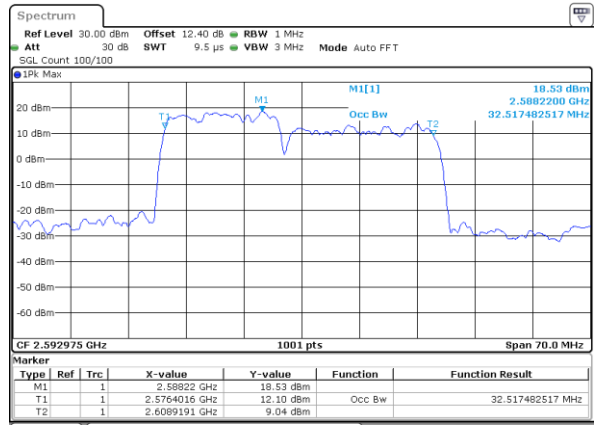

Highest Channel / 5MHz+20MHz

Date: 3..JUL.2020 04:26:17

Highest Channel / 10MHz+15MHz

Date: 3..JUL.2020 03:21:47

LTE Band 41C

16QAM

Lowest Channel / 10MHz+20MHz

Date: 3..JUL.2020 02:15:57

Lowest Channel / 15MHz+10MHz

Date: 3..JUL.2020 01:23:41

Middle Channel / 10MHz+20MHz

Date: 3..JUL.2020 02:28:44

Middle Channel / 15MHz+10MHz

Date: 3..JUL.2020 01:39:35

Highest Ch1 / 10MHz+20MHz

Date: 3..JUL.2020 02:44:00

Highest Channel / 15MHz+10MHz

Date: 3..JUL.2020 01:53:31

LTE Band 41C

16QAM

Lowest Channel / 15MHz+15MHz

Date: 3..JUL.2020 00:27:30

Lowest Channel / 15MHz+20MHz

Date: 2..JUL.2020 21:35:09

Middle Channel / 15MHz+15MHz

Date: 3..JUL.2020 00:41:40

Middle Channel / 15MHz+20MHz

Date: 2..JUL.2020 21:51:15

Highest Channel / 15MHz+15MHz

Date: 3..JUL.2020 00:57:19

Highest Channel / 15MHz+20MHz

Date: 2..JUL.2020 22:05:13