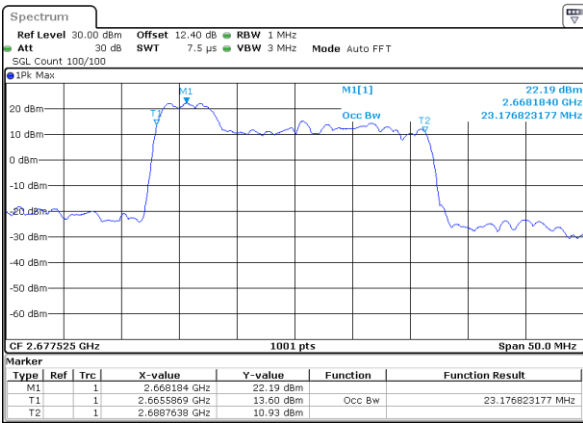

Middle Channel / 20MHz+20MHz

Date: 2..JUL.2020 19:52:43

Highest Channel / 20MHz+15MHz

Date: 2..JUL.2020 21:13:22

Highest Channel / 20MHz+20MHz

Date: 2..JUL.2020 19:57:41

LTE Band 41C

16QAM

Lowest Channel / 5MHz+20MHz

Date: 3..JUL.2020 03:56:06

Lowest Channel / 10MHz+15MHz

Date: 3..JUL.2020 03:04:56

Middle Channel / 5MHz+20MHz

Date: 3..JUL.2020 04:11:10

Middle Channel / 10MHz+15MHz

Date: 3..JUL.2020 03:08:16

Highest Channel / 5MHz+20MHz

Date: 3..JUL.2020 04:26:17

Highest Channel / 10MHz+15MHz

Date: 3..JUL.2020 03:21:47

LTE Band 41C

16QAM

Lowest Channel / 10MHz+20MHz

Date: 3..JUL.2020 02:15:57