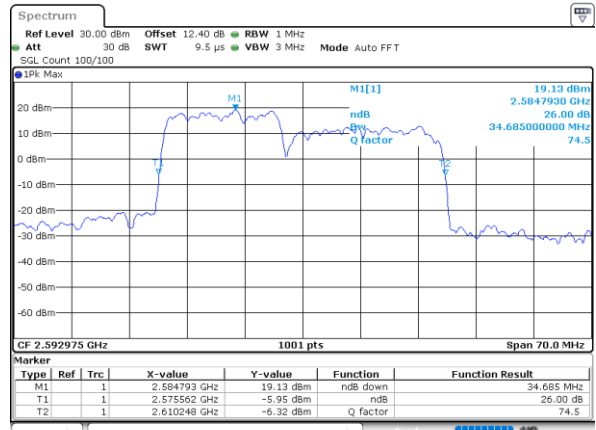

Highest Channel / 10MHz+20MHz

Date: 3..JUL.2020 02:45:07

Highest Channel / 15MHz+10MHz

Date: 3..JUL.2020 01:54:37

LTE Band 41C

16QAM

Lowest Channel / 15MHz+15MHz

Date: 3..JUL.2020 00:28:37

Lowest Channel / 15MHz+20MHz

Date: 2..JUL.2020 21:36:16

Middle Channel / 15MHz+15MHz

Date: 3..JUL.2020 00:42:47

Middle Channel / 15MHz+20MHz

Date: 2..JUL.2020 21:52:21

Highest Channel / 15MHz+15MHz

Date: 3..JUL.2020 00:58:26

Highest Channel / 15MHz+20MHz

Date: 2..JUL.2020 22:06:20

LTE Band 41C

16QAM

Lowest Channel / 20MHz+5MHz

Date: 2..JUL.2020 23:09:09

Lowest Channel / 20MHz+10MHz

Date: 2..JUL.2020 23:31:49