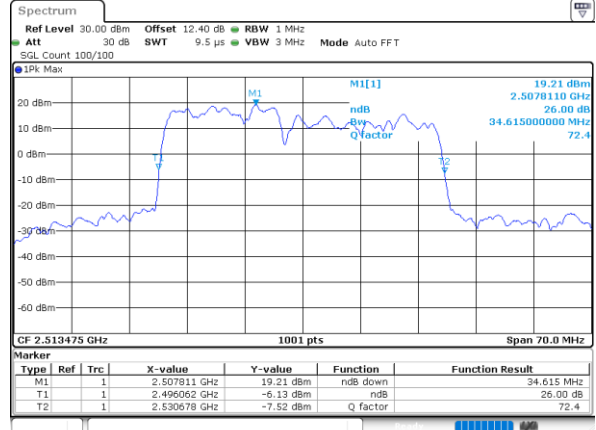

Lowest Channel / 10MHz+20MHz

Date: 3..JUL.2020 02:17:03

Lowest Channel / 15MHz+10MHz

Date: 3..JUL.2020 01:24:48

Middle Channel / 10MHz+20MHz

Date: 3..JUL.2020 02:29:51

Middle Channel / 15MHz+10MHz

Date: 3..JUL.2020 01:40:42

Highest Channel / 10MHz+20MHz

Date: 3..JUL.2020 02:45:07

Highest Channel / 15MHz+10MHz

Date: 3..JUL.2020 01:54:37

LTE Band 41C

16QAM

Lowest Channel / 15MHz+15MHz

Date: 3..JUL.2020 00:28:37

Lowest Channel / 15MHz+20MHz

Date: 2..JUL.2020 21:36:16

Middle Channel / 15MHz+15MHz

Date: 3..JUL.2020 00:42:47

Middle Channel / 15MHz+20MHz

Date: 2..JUL.2020 21:52:21

Highest Channel / 15MHz+15MHz

Date: 3..JUL.2020 00:58:26