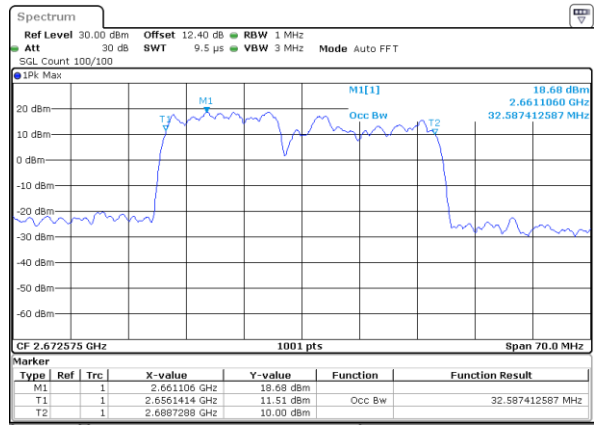

Highest Channel / 15MHz+10MHz

Date: 3..JUL.2020 01:53:31

LTE Band 41C

16QAM

Lowest Channel / 15MHz+15MHz

Date: 3..JUL.2020 00:27:30

Lowest Channel / 15MHz+20MHz

Date: 2..JUL.2020 21:35:09

Middle Channel / 15MHz+15MHz

Date: 3..JUL.2020 00:41:40

Middle Channel / 15MHz+20MHz

Date: 2..JUL.2020 21:51:15

Highest Channel / 15MHz+15MHz

Date: 3..JUL.2020 00:57:19

Highest Channel / 15MHz+20MHz

Date: 2..JUL.2020 22:05:13