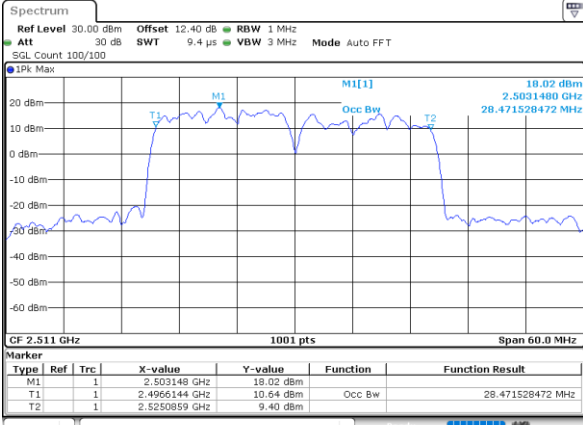

Lowest Channel / 15MHz+10MHz

Date: 3..JUL.2020 01:23:41

Middle Channel / 10MHz+20MHz

Date: 3..JUL.2020 02:28:44

Middle Channel / 15MHz+10MHz

Date: 3..JUL.2020 01:39:35

Highest Ch1 / 10MHz+20MHz

Date: 3..JUL.2020 02:44:00

Highest Channel / 15MHz+10MHz

Date: 3..JUL.2020 01:53:31

LTE Band 41C

16QAM

Lowest Channel / 15MHz+15MHz

Date: 3..JUL.2020 00:27:30

Lowest Channel / 15MHz+20MHz

Date: 2..JUL.2020 21:35:09