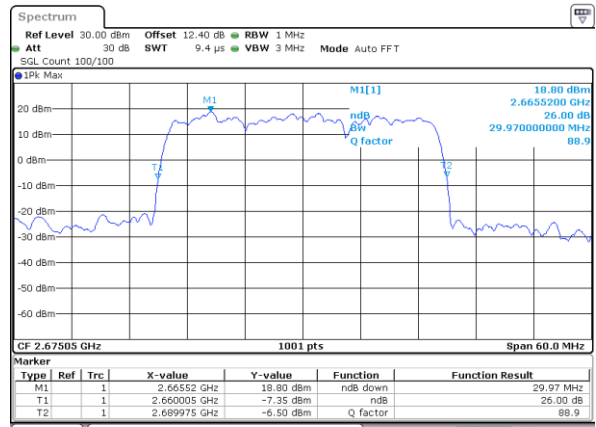

Highest Channel / 15MHz+20MHz

Date: 2..JUL.2020 22:06:20

LTE Band 41C

16QAM

Lowest Channel / 20MHz+5MHz

Date: 2..JUL.2020 23:09:09

Lowest Channel / 20MHz+10MHz

Date: 2..JUL.2020 23:31:49

Middle Channel / 20MHz+5MHz

Date: 2..JUL.2020 23:04:32

Middle Channel / 20MHz+10MHz

Date: 2..JUL.2020 23:45:00

Highest Channel / 20MHz+5MHz

Date: 2..JUL.2020 22:28:53

Highest Channel / 20MHz+10MHz

Date: 2..JUL.2020 23:58:53

LTE Band 41C

16QAM

Lowest Channel / 20MHz+15MHz

Date: 2..JUL.2020 20:43:35

Lowest Channel / 20MHz+20MHz

Date: 2..JUL.2020 20:40:17

Middle Channel / 20MHz+15MHz

Date: 2..JUL.2020 21:00:14

Middle Channel / 20MHz+20MHz

Date: 2..JUL.2020 19:54:12

Highest Channel / 20MHz+15MHz

Date: 2..JUL.2020 21:15:23

Highest Channel / 20MHz+20MHz

Date: 2..JUL.2020 19:58:25

LTE Band 41C

64QAM