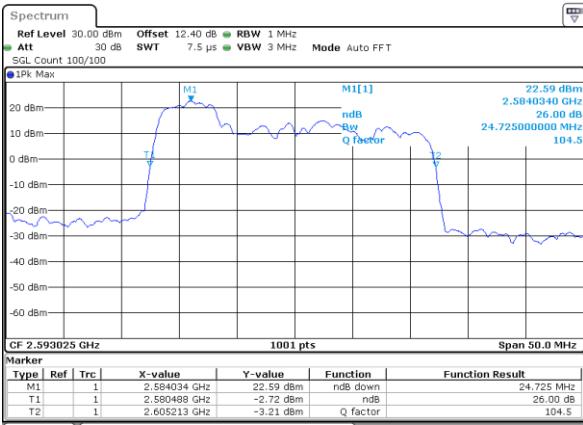

LTE Band 41C

16QAM

Lowest Channel / 5MHz+20MHz

Date: 3..JUL.2020 03:57:13

Lowest Channel / 10MHz+15MHz

Date: 3..JUL.2020 03:06:03

Middle Channel / 5MHz+20MHz

Date: 3..JUL.2020 04:12:17

Middle Channel / 10MHz+15MHz

Date: 3..JUL.2020 03:09:22

Highest Channel / 5MHz+20MHz

Date: 3..JUL.2020 04:27:24

Highest Channel / 10MHz+15MHz

Date: 3..JUL.2020 03:22:54

LTE Band 41C

16QAM