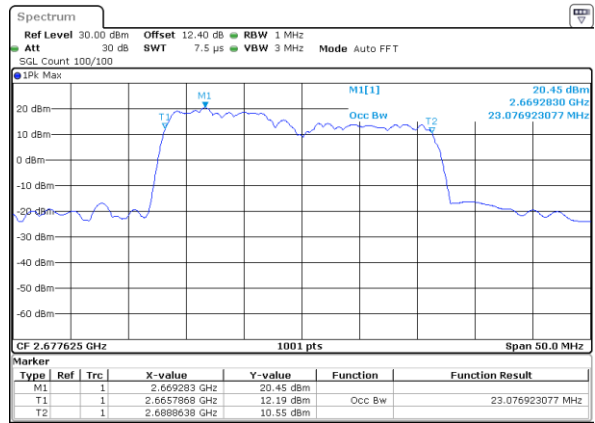

Middle Channel / 20MHz+20MHz

Date: 2..JUL.2020 19:52:43

Highest Channel / 20MHz+15MHz

Date: 2..JUL.2020 21:13:22

Highest Channel / 20MHz+20MHz

Date: 2..JUL.2020 19:57:41

LTE Band 41C

16QAM

Lowest Channel / 5MHz+20MHz

Date: 3..JUL.2020 03:56:06

Lowest Channel / 10MHz+15MHz

Date: 3..JUL.2020 03:04:56

Middle Channel / 5MHz+20MHz

Date: 3..JUL.2020 04:11:10

Middle Channel / 10MHz+15MHz

Date: 3..JUL.2020 03:08:16

Highest Channel / 5MHz+20MHz

Date: 3..JUL.2020 04:26:17

Highest Channel / 10MHz+15MHz

Date: 3..JUL.2020 03:21:47

LTE Band 41C

16QAM

Lowest Channel / 10MHz+20MHz

Date: 3..JUL.2020 02:15:57