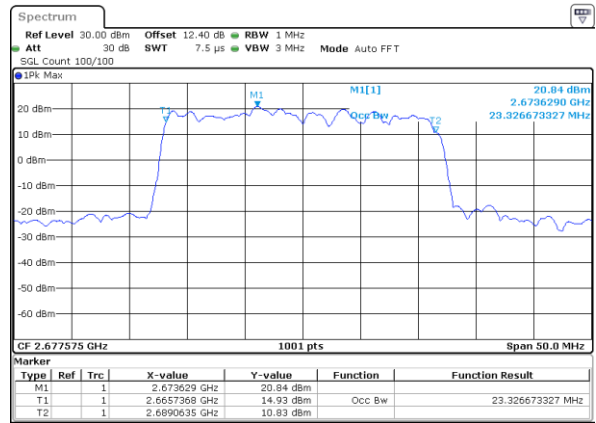

Middle Channel / 10MHz+15MHz

Date: 3..JUL.2020 03:07:53

Highest Channel / 5MHz+20MHz

Date: 3..JUL.2020 04:26:40

Highest Channel / 10MHz+15MHz

Date: 3..JUL.2020 03:22:10

LTE Band 41C

QPSK

Lowest Channel / 10MHz+20MHz

Date: 3..JUL.2020 02:15:34

Lowest Channel / 15MHz+10MHz

Date: 3..JUL.2020 01:23:19

Middle Channel / 10MHz+20MHz

Date: 3..JUL.2020 02:28:22

Middle Channel / 15MHz+10MHz

Date: 3..JUL.2020 01:39:12

Highest Channel / 10MHz+20MHz

Date: 3..JUL.2020 02:44:22

Highest Channel / 15MHz+10MHz

Date: 3..JUL.2020 01:53:53

LTE Band 41C

QPSK

Lowest Channel / 15MHz+15MHz

Date: 3..JUL.2020 00:27:07