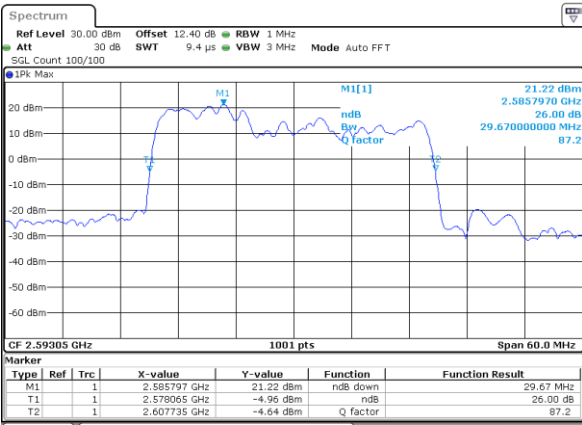

Lowest Channel / 5MHz+20MHz

Date: 3..JUL.2020 03:56:50

Lowest Channel / 10MHz+15MHz

Date: 3..JUL.2020 03:05:41

Middle Channel / 5MHz+20MHz

Date: 3..JUL.2020 04:11:55

Middle Channel / 10MHz+15MHz

Date: 3..JUL.2020 03:09:00

Highest Channel / 5MHz+20MHz

Date: 3..JUL.2020 04:27:47

Highest Channel / 10MHz+15MHz

Date: 3..JUL.2020 03:23:17

LTE Band 41C

64QAM

Lowest Channel / 10MHz+20MHz

Date: 3..JUL.2020 02:16:41

Lowest Channel / 15MHz+10MHz

Date: 3..JUL.2020 01:24:26

Middle Channel / 10MHz+20MHz

Date: 3..JUL.2020 02:29:29

Middle Channel / 15MHz+10MHz

Date: 3..JUL.2020 01:40:19

Highest Channel / 10MHz+20MHz

Date: 3..JUL.2020 02:45:29