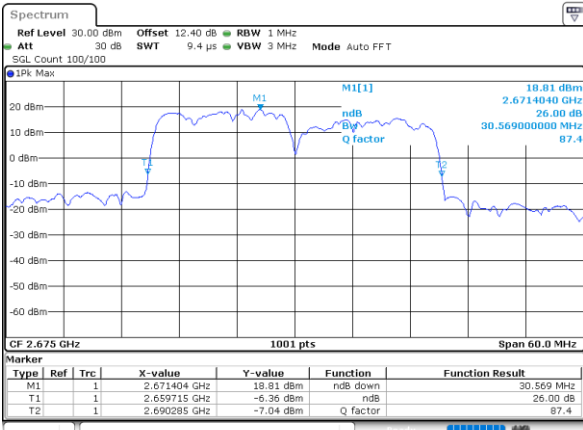

Highest Channel / 10MHz+20MHz

Date: 3..JUL.2020 02:45:07

Highest Channel / 15MHz+10MHz

Date: 3..JUL.2020 01:54:37

LTE Band 41C

16QAM

Lowest Channel / 15MHz+15MHz

Date: 3..JUL.2020 00:28:37

Lowest Channel / 15MHz+20MHz

Date: 2..JUL.2020 21:36:16

Middle Channel / 15MHz+15MHz

Date: 3..JUL.2020 00:42:47

Middle Channel / 15MHz+20MHz

Date: 2..JUL.2020 21:52:21

Highest Channel / 15MHz+15MHz

Date: 3..JUL.2020 00:58:26

Highest Channel / 15MHz+20MHz

Date: 2..JUL.2020 22:06:20

LTE Band 41C

16QAM

Lowest Channel / 20MHz+5MHz

Date: 2..JUL.2020 23:09:09

Lowest Channel / 20MHz+10MHz

Date: 2..JUL.2020 23:31:49