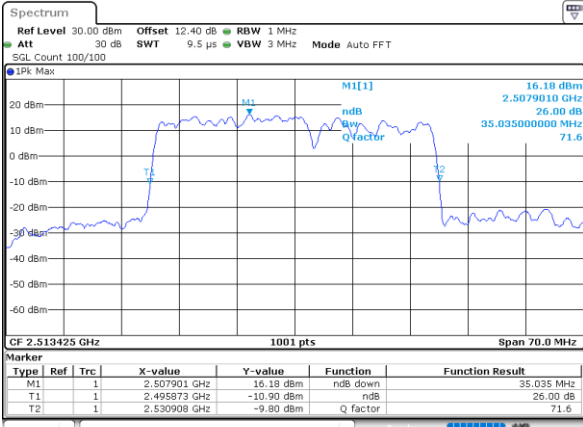

Highest Channel / 20MHz+10MHz

Date: 2..JUL.2020 23:58:31

LTE Band 41C

QPSK

Lowest Channel / 20MHz+15MHz

Date: 2..JUL.2020 20:43:58

Lowest Channel / 20MHz+20MHz

Date: 2..JUL.2020 20:40:40