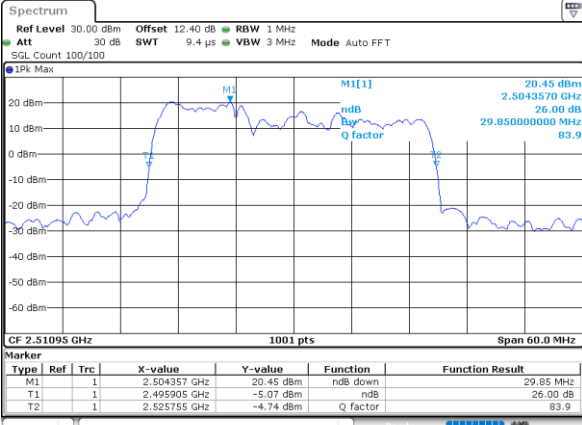

Middle Channel / 10MHz+15MHz

Date: 3..JUL.2020 03:09:22

Highest Channel / 5MHz+20MHz

Date: 3..JUL.2020 04:27:24

Highest Channel / 10MHz+15MHz

Date: 3..JUL.2020 03:22:54

LTE Band 41C

16QAM

Lowest Channel / 10MHz+20MHz

Date: 3..JUL.2020 02:17:03

Lowest Channel / 15MHz+10MHz

Date: 3..JUL.2020 01:24:48

Middle Channel / 10MHz+20MHz

Date: 3..JUL.2020 02:29:51

Middle Channel / 15MHz+10MHz

Date: 3..JUL.2020 01:40:42