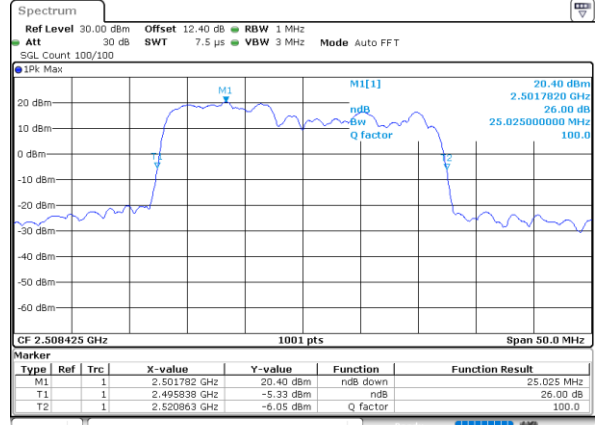

LTE Band 41C

16QAM

Lowest Channel / 20MHz+15MHz

Date: 2..JUL.2020 20:43:35

Lowest Channel / 20MHz+20MHz

Date: 2..JUL.2020 20:40:17

Middle Channel / 20MHz+15MHz

Date: 2..JUL.2020 21:00:14

Middle Channel / 20MHz+20MHz

Date: 2..JUL.2020 19:54:12

Highest Channel / 20MHz+15MHz

Date: 2..JUL.2020 21:15:23

Highest Channel / 20MHz+20MHz

Date: 2..JUL.2020 19:58:25

LTE Band 41C

64QAM

Lowest Channel / 5MHz+20MHz

Date: 3..JUL.2020 03:56:50

Lowest Channel / 10MHz+15MHz

Date: 3..JUL.2020 03:05:41

Middle Channel / 5MHz+20MHz

Date: 3..JUL.2020 04:11:55

Middle Channel / 10MHz+15MHz

Date: 3..JUL.2020 03:09:00

Highest Channel / 5MHz+20MHz

Date: 3..JUL.2020 04:27:47

Highest Channel / 10MHz+15MHz

Date: 3..JUL.2020 03:23:17

LTE Band 41C

64QAM

Lowest Channel / 10MHz+20MHz

Date: 3..JUL.2020 02:16:41