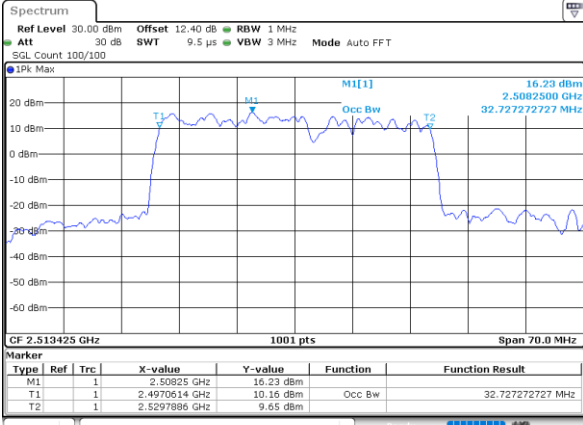

Highest Channel / 15MHz+20MHz

Date: 2..JUL.2020 22:05:16

LTE Band 41C

QPSK

Lowest Channel / 20MHz+5MHz

Date: 2..JUL.2020 23:07:39

Lowest Channel / 20MHz+10MHz

Date: 2..JUL.2020 23:30:19

Middle Channel / 20MHz+5MHz

Date: 2..JUL.2020 23:03:02

Middle Channel / 20MHz+10MHz

Date: 2..JUL.2020 23:43:31

Highest Channel / 20MHz+5MHz

Date: 2..JUL.2020 22:28:08

Highest Channel / 20MHz+10MHz

Date: 2..JUL.2020 23:58:09

LTE Band 41C

QPSK

Lowest Channel / 20MHz+15MHz

Date: 2..JUL.2020 20:42:06

Lowest Channel / 20MHz+20MHz

Date: 2..JUL.2020 20:38:48

Middle Channel / 20MHz+15MHz

Date: 2..JUL.2020 20:58:44