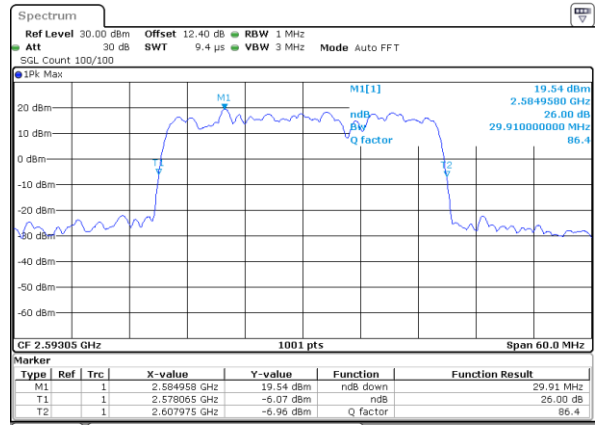

Middle Channel / 15MHz+15MHz

Date: 3..JUL.2020 00:42:25

Middle Channel / 15MHz+20MHz

Date: 2..JUL.2020 21:51:59

Highest Channel / 15MHz+15MHz

Date: 3..JUL.2020 00:58:48

Highest Channel / 15MHz+20MHz

Date: 2..JUL.2020 22:06:43

LTE Band 41C

64QAM

Lowest Channel / 20MHz+5MHz

Date: 2..JUL.2020 23:08:47

Lowest Channel / 20MHz+10MHz

Date: 2..JUL.2020 23:31:27

Middle Channel / 20MHz+5MHz

Date: 2..JUL.2020 23:04:09

Middle Channel / 20MHz+10MHz

Date: 2..JUL.2020 23:44:38

Highest Channel / 20MHz+5MHz

Date: 2..JUL.2020 22:29:15

Highest Channel / 20MHz+10MHz

Date: 2..JUL.2020 23:59:16

LTE Band 41C

64QAM

Lowest Channel / 20MHz+15MHz

Date: 2..JUL.2020 20:43:13

Lowest Channel / 20MHz+20MHz

Date: 2..JUL.2020 20:39:55

Middle Channel / 20MHz+15MHz

Date: 2..JUL.2020 20:59:51

Middle Channel / 20MHz+20MHz

Date: 2..JUL.2020 19:53:50