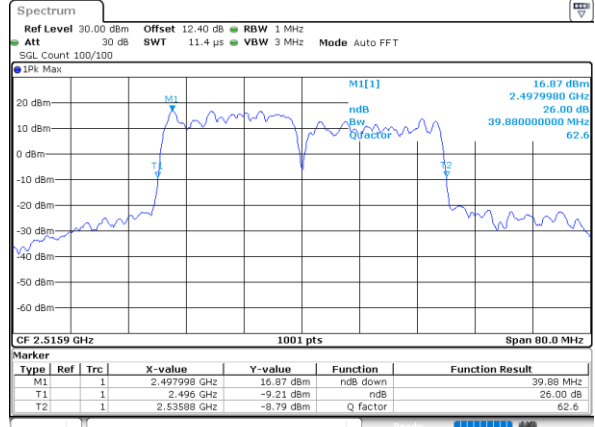

LTE Band 41C

64QAM

Lowest Channel / 20MHz+5MHz

Date: 2..JUL.2020 23:08:47

Lowest Channel / 20MHz+10MHz

Date: 2..JUL.2020 23:31:27

Middle Channel / 20MHz+5MHz

Date: 2..JUL.2020 23:04:09

Middle Channel / 20MHz+10MHz

Date: 2..JUL.2020 23:44:38

Highest Channel / 20MHz+5MHz

Date: 2..JUL.2020 22:29:15

Highest Channel / 20MHz+10MHz

Date: 2..JUL.2020 23:59:16

LTE Band 41C

64QAM

Lowest Channel / 20MHz+15MHz

Date: 2..JUL.2020 20:43:13

Lowest Channel / 20MHz+20MHz

Date: 2..JUL.2020 20:39:55

Middle Channel / 20MHz+15MHz

Date: 2..JUL.2020 20:59:51

Middle Channel / 20MHz+20MHz

Date: 2..JUL.2020 19:53:50