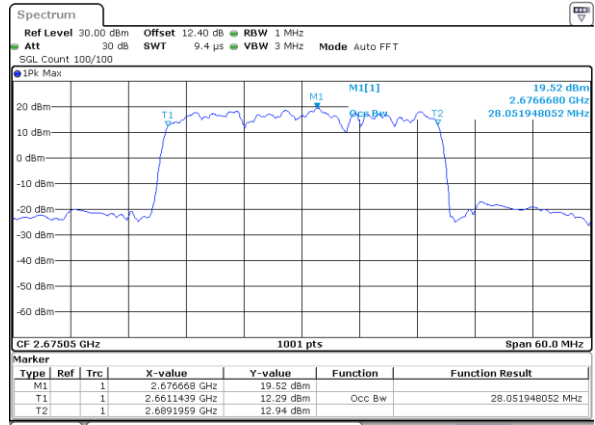

Highest Channel / 15MHz+20MHz

Date: 2..JUL.2020 22:05:16

LTE Band 41C

QPSK

Lowest Channel / 20MHz+5MHz

Date: 2..JUL.2020 23:07:39

Lowest Channel / 20MHz+10MHz

Date: 2..JUL.2020 23:30:19

Middle Channel / 20MHz+5MHz

Date: 2..JUL.2020 23:03:02

Middle Channel / 20MHz+10MHz

Date: 2..JUL.2020 23:43:31

Highest Channel / 20MHz+5MHz

Date: 2..JUL.2020 22:28:08

Highest Channel / 20MHz+10MHz

Date: 2..JUL.2020 23:58:09

LTE Band 41C

QPSK

Lowest Channel / 20MHz+15MHz

Date: 2..JUL.2020 20:42:06

Lowest Channel / 20MHz+20MHz

Date: 2..JUL.2020 20:38:48

Middle Channel / 20MHz+15MHz

Date: 2..JUL.2020 20:58:44

Middle Channel / 20MHz+20MHz

Date: 2..JUL.2020 19:52:43

Highest Channel / 20MHz+15MHz

Date: 2..JUL.2020 21:13:22

Highest Channel / 20MHz+20MHz

Date: 2..JUL.2020 19:57:41

LTE Band 41C

16QAM