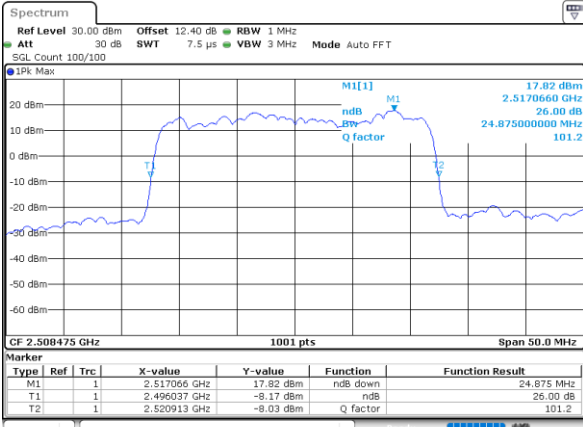

Highest Channel / 15MHz+20MHz

Date: 2..JUL.2020 22:06:20

LTE Band 41C

16QAM

Lowest Channel / 20MHz+5MHz

Date: 2..JUL.2020 23:09:09

Lowest Channel / 20MHz+10MHz

Date: 2..JUL.2020 23:31:49

Middle Channel / 20MHz+5MHz

Date: 2..JUL.2020 23:04:32

Middle Channel / 20MHz+10MHz

Date: 2..JUL.2020 23:45:00

Highest Channel / 20MHz+5MHz

Date: 2..JUL.2020 22:28:53

Highest Channel / 20MHz+10MHz

Date: 2..JUL.2020 23:58:53