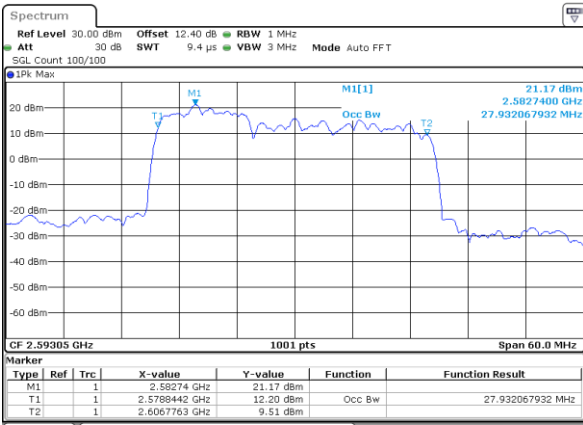

Lowest Channel / 5MHz+20MHz

Date: 3..JUL.2020 03:56:06

Lowest Channel / 10MHz+15MHz

Date: 3..JUL.2020 03:04:56

Middle Channel / 5MHz+20MHz

Date: 3..JUL.2020 04:11:10

Middle Channel / 10MHz+15MHz

Date: 3..JUL.2020 03:08:16

Highest Channel / 5MHz+20MHz

Date: 3..JUL.2020 04:26:17

Highest Channel / 10MHz+15MHz

Date: 3..JUL.2020 03:21:47

LTE Band 41C

16QAM

Lowest Channel / 10MHz+20MHz

Date: 3..JUL.2020 02:15:57

Lowest Channel / 15MHz+10MHz

Date: 3..JUL.2020 01:23:41

Middle Channel / 10MHz+20MHz

Date: 3..JUL.2020 02:28:44

Middle Channel / 15MHz+10MHz

Date: 3..JUL.2020 01:39:35

Highest Ch1 / 10MHz+20MHz

Date: 3..JUL.2020 02:44:00