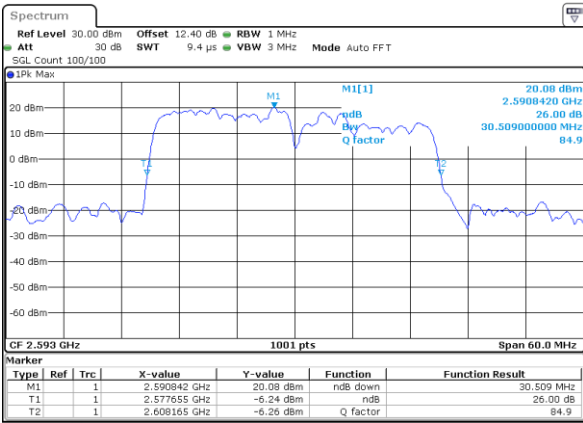

Middle Channel / 15MHz+10MHz

Date: 3..JUL.2020 01:41:04

Highest Channel / 10MHz+20MHz

Date: 3..JUL.2020 02:44:44

Highest Channel / 15MHz+10MHz

Date: 3..JUL.2020 01:54:15

LTE Band 41C

QPSK

Lowest Channel / 15MHz+15MHz

Date: 3..JUL.2020 00:28:59

Lowest Channel / 15MHz+20MHz

Date: 2..JUL.2020 21:36:38

Middle Channel / 15MHz+15MHz

Date: 3..JUL.2020 00:43:10

Middle Channel / 15MHz+20MHz

Date: 2..JUL.2020 21:52:44

Highest Channel / 15MHz+15MHz

Date: 3..JUL.2020 00:58:03

Highest Channel / 15MHz+20MHz

Date: 2..JUL.2020 22:05:58

LTE Band 41C

QPSK

Lowest Channel / 20MHz+5MHz

Date: 2..JUL.2020 23:09:32