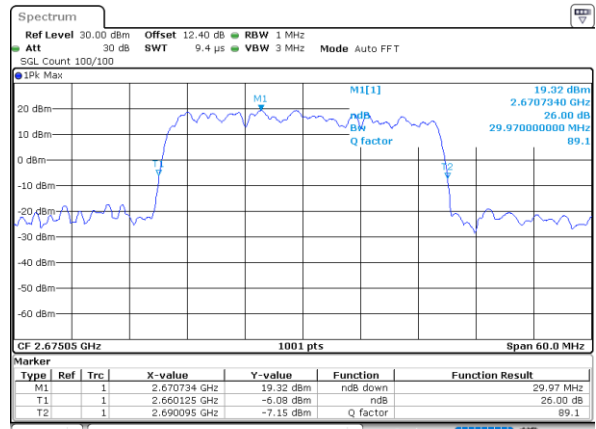

Highest Channel / 15MHz+15MHz

Date: 3..JUL.2020 00:58:03

Highest Channel / 15MHz+20MHz

Date: 2..JUL.2020 22:05:58

LTE Band 41C

QPSK

Lowest Channel / 20MHz+5MHz

Date: 2..JUL.2020 23:09:32

Lowest Channel / 20MHz+10MHz

Date: 2..JUL.2020 23:32:11

Middle Channel / 20MHz+5MHz

Date: 2..JUL.2020 23:04:54

Middle Channel / 20MHz+10MHz

Date: 2..JUL.2020 23:45:23

Highest Channel / 20MHz+5MHz

Date: 2..JUL.2020 22:28:30

Highest Channel / 20MHz+10MHz

Date: 2..JUL.2020 23:58:31

LTE Band 41C

QPSK

Lowest Channel / 20MHz+15MHz

Date: 2..JUL.2020 20:43:58

Lowest Channel / 20MHz+20MHz

Date: 2..JUL.2020 20:40:40