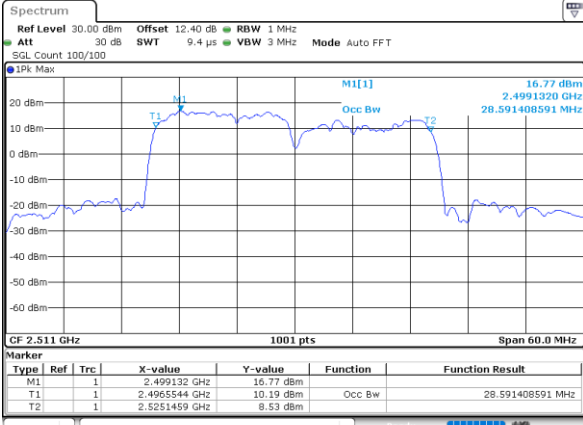

Middle Channel / 10MHz+15MHz

Date: 3..JUL.2020 03:07:53

Highest Channel / 5MHz+20MHz

Date: 3..JUL.2020 04:26:40

Highest Channel / 10MHz+15MHz

Date: 3..JUL.2020 03:22:10

LTE Band 41C

QPSK

Lowest Channel / 10MHz+20MHz

Date: 3..JUL.2020 02:15:34

Lowest Channel / 15MHz+10MHz

Date: 3..JUL.2020 01:23:19

Middle Channel / 10MHz+20MHz

Date: 3..JUL.2020 02:28:22

Middle Channel / 15MHz+10MHz

Date: 3..JUL.2020 01:39:12

Highest Channel / 10MHz+20MHz

Date: 3..JUL.2020 02:44:22

Highest Channel / 15MHz+10MHz

Date: 3..JUL.2020 01:53:53

LTE Band 41C

QPSK

Lowest Channel / 15MHz+15MHz

Date: 3..JUL.2020 00:27:07

Lowest Channel / 15MHz+20MHz

Date: 2..JUL.2020 21:34:46

Middle Channel / 15MHz+15MHz

Date: 3..JUL.2020 00:41:18

Middle Channel / 15MHz+20MHz

Date: 2..JUL.2020 21:50:52

Highest Channel / 15MHz+15MHz

Date: 3..JUL.2020 00:57:41