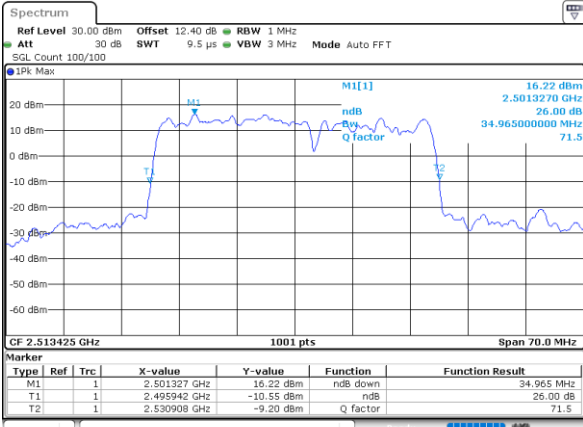

Middle Channel / 20MHz+5MHz

Date: 2..JUL.2020 23:04:32

Middle Channel / 20MHz+10MHz

Date: 2..JUL.2020 23:45:00

Highest Channel / 20MHz+5MHz

Date: 2..JUL.2020 22:28:53

Highest Channel / 20MHz+10MHz

Date: 2..JUL.2020 23:58:53

LTE Band 41C

16QAM

Lowest Channel / 20MHz+15MHz

Date: 2..JUL.2020 20:43:35

Lowest Channel / 20MHz+20MHz

Date: 2..JUL.2020 20:40:17

Middle Channel / 20MHz+15MHz

Date: 2..JUL.2020 21:00:14