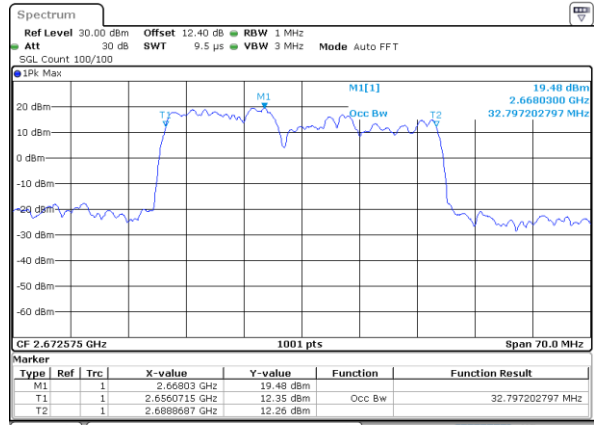

Highest Channel / 10MHz+20MHz

Date: 3..JUL.2020 02:44:22

Highest Channel / 15MHz+10MHz

Date: 3..JUL.2020 01:53:53

LTE Band 41C

QPSK

Lowest Channel / 15MHz+15MHz

Date: 3..JUL.2020 00:27:07

Lowest Channel / 15MHz+20MHz

Date: 2..JUL.2020 21:34:46

Middle Channel / 15MHz+15MHz

Date: 3..JUL.2020 00:41:18

Middle Channel / 15MHz+20MHz

Date: 2..JUL.2020 21:50:52

Highest Channel / 15MHz+15MHz

Date: 3..JUL.2020 00:57:41

Highest Channel / 15MHz+20MHz

Date: 2..JUL.2020 22:05:16

LTE Band 41C

QPSK

Lowest Channel / 20MHz+5MHz

Date: 2..JUL.2020 23:07:39

Lowest Channel / 20MHz+10MHz

Date: 2..JUL.2020 23:30:19