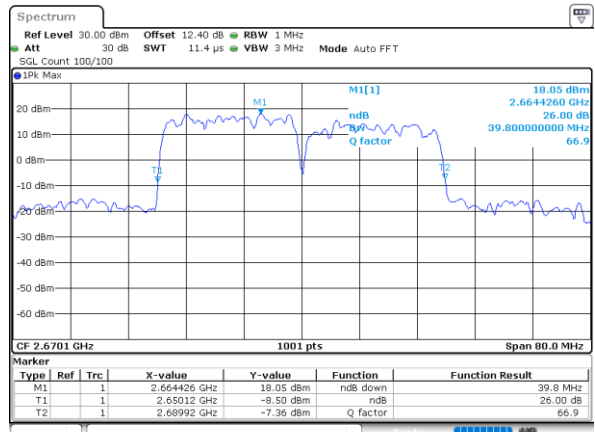

Middle Channel / 20MHz+20MHz

Date: 2..JUL.2020 19:54:12

Highest Channel / 20MHz+15MHz

Date: 2..JUL.2020 21:15:23

Highest Channel / 20MHz+20MHz

Date: 2..JUL.2020 19:58:25

LTE Band 41C

64QAM