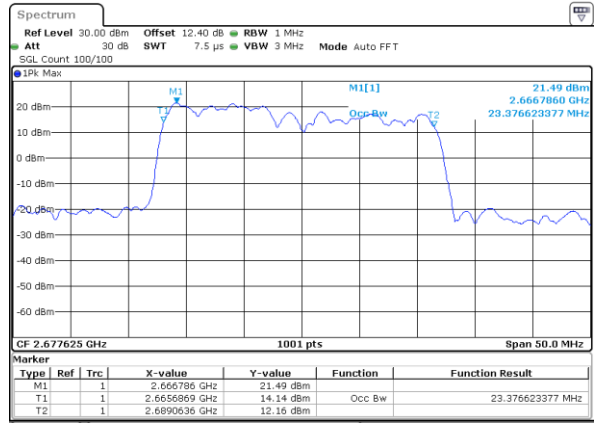

LTE Band 41C

QPSK

Lowest Channel / 5MHz+20MHz

Date: 3..JUL.2020 03:55:43

Lowest Channel / 10MHz+15MHz

Date: 3..JUL.2020 03:04:34

Middle Channel / 5MHz+20MHz

Date: 3..JUL.2020 04:10:48

Middle Channel / 10MHz+15MHz

Date: 3..JUL.2020 03:07:53

Highest Channel / 5MHz+20MHz

Date: 3..JUL.2020 04:26:40

Highest Channel / 10MHz+15MHz

Date: 3..JUL.2020 03:22:10

LTE Band 41C

QPSK

Lowest Channel / 10MHz+20MHz

Date: 3..JUL.2020 02:15:34

Lowest Channel / 15MHz+10MHz

Date: 3..JUL.2020 01:23:19

Middle Channel / 10MHz+20MHz

Date: 3..JUL.2020 02:28:22

Middle Channel / 15MHz+10MHz

Date: 3..JUL.2020 01:39:12

Highest Channel / 10MHz+20MHz

Date: 3..JUL.2020 02:44:22

Highest Channel / 15MHz+10MHz

Date: 3..JUL.2020 01:53:53

LTE Band 41C

QPSK

Lowest Channel / 15MHz+15MHz

Date: 3..JUL.2020 00:27:07