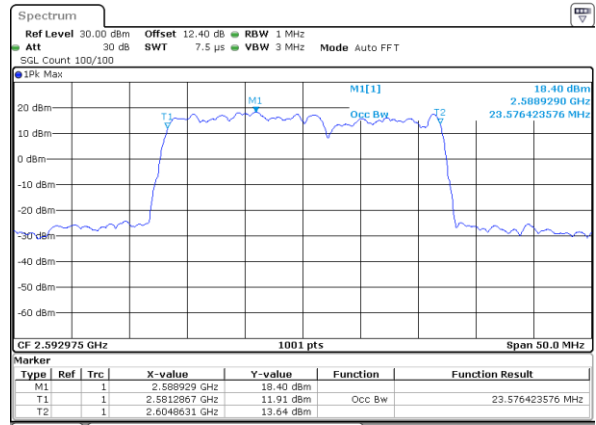

Highest Channel / 5MHz+20MHz

Date: 3..JUL.2020 04:26:17

Highest Channel / 10MHz+15MHz

Date: 3..JUL.2020 03:21:47

LTE Band 41C

16QAM

Lowest Channel / 10MHz+20MHz

Date: 3..JUL.2020 02:15:57

Lowest Channel / 15MHz+10MHz

Date: 3..JUL.2020 01:23:41

Middle Channel / 10MHz+20MHz

Date: 3..JUL.2020 02:28:44

Middle Channel / 15MHz+10MHz

Date: 3..JUL.2020 01:39:35

Highest Ch1 / 10MHz+20MHz

Date: 3..JUL.2020 02:44:00

Highest Channel / 15MHz+10MHz

Date: 3..JUL.2020 01:53:31

LTE Band 41C

16QAM

Lowest Channel / 15MHz+15MHz

Date: 3..JUL.2020 00:27:30

Lowest Channel / 15MHz+20MHz

Date: 2..JUL.2020 21:35:09