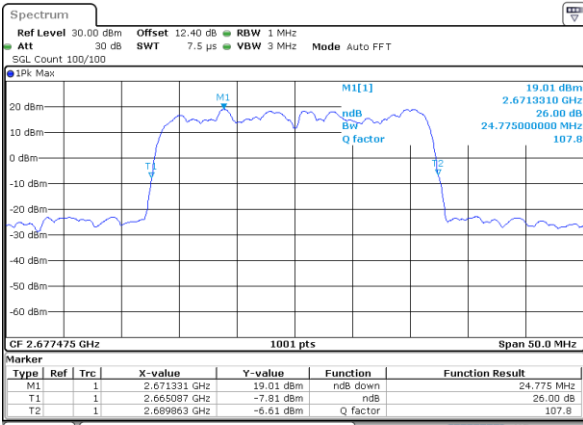

LTE Band 41C

64QAM

Lowest Channel / 20MHz+5MHz

Date: 2..JUL.2020 23:08:47

Lowest Channel / 20MHz+10MHz

Date: 2..JUL.2020 23:31:27

Middle Channel / 20MHz+5MHz

Date: 2..JUL.2020 23:04:09

Middle Channel / 20MHz+10MHz

Date: 2..JUL.2020 23:44:38

Highest Channel / 20MHz+5MHz

Date: 2..JUL.2020 22:29:15

Highest Channel / 20MHz+10MHz

Date: 2..JUL.2020 23:59:16

LTE Band 41C

64QAM