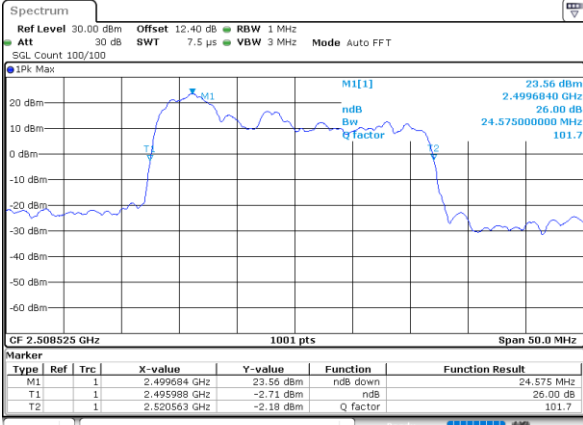

Highest Channel / 20MHz+10MHz

Date: 2..JUL.2020 23:58:31

LTE Band 41C

QPSK

Lowest Channel / 20MHz+15MHz

Date: 2..JUL.2020 20:43:58

Lowest Channel / 20MHz+20MHz

Date: 2..JUL.2020 20:40:40

Middle Channel / 20MHz+15MHz

Date: 2..JUL.2020 21:00:36

Middle Channel / 20MHz+20MHz

Date: 2..JUL.2020 19:54:34

Highest Channel / 20MHz+15MHz

Date: 2..JUL.2020 21:15:00

Highest Channel / 20MHz+20MHz

Date: 2..JUL.2020 19:58:03

LTE Band 41C

16QAM

Lowest Channel / 5MHz+20MHz

Date: 3..JUL.2020 03:57:13

Lowest Channel / 10MHz+15MHz

Date: 3..JUL.2020 03:06:03

Middle Channel / 5MHz+20MHz

Date: 3..JUL.2020 04:12:17

Middle Channel / 10MHz+15MHz

Date: 3..JUL.2020 03:09:22

Highest Channel / 5MHz+20MHz

Date: 3..JUL.2020 04:27:24

Highest Channel / 10MHz+15MHz

Date: 3..JUL.2020 03:22:54

LTE Band 41C

16QAM