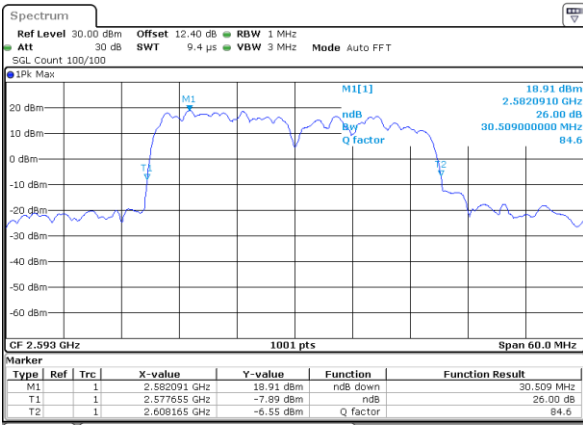

Lowest Channel / 15MHz+10MHz

Date: 3..JUL.2020 01:24:26

Middle Channel / 10MHz+20MHz

Date: 3..JUL.2020 02:29:29

Middle Channel / 15MHz+10MHz

Date: 3..JUL.2020 01:40:19

Highest Channel / 10MHz+20MHz

Date: 3..JUL.2020 02:45:29

Highest Channel / 15MHz+10MHz

Date: 3..JUL.2020 01:55:00

LTE Band 41C

64QAM

Lowest Channel / 15MHz+15MHz

Date: 3..JUL.2020 00:28:14

Lowest Channel / 15MHz+20MHz

Date: 2..JUL.2020 21:35:53

Middle Channel / 15MHz+15MHz

Date: 3..JUL.2020 00:42:25

Middle Channel / 15MHz+20MHz

Date: 2..JUL.2020 21:51:59

Highest Channel / 15MHz+15MHz

Date: 3..JUL.2020 00:58:48

Highest Channel / 15MHz+20MHz

Date: 2..JUL.2020 22:06:43