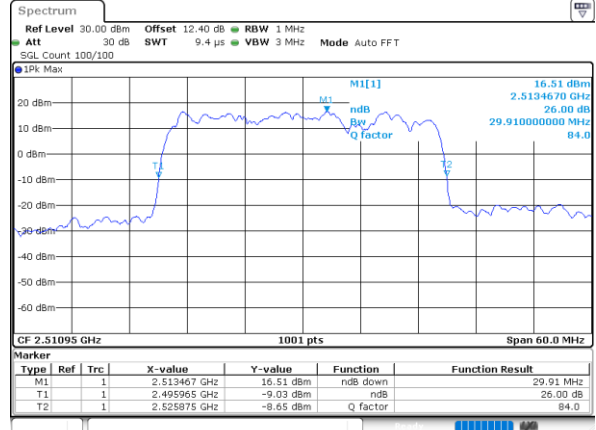

Lowest Channel / 20MHz+10MHz

Date: 2..JUL.2020 23:32:11