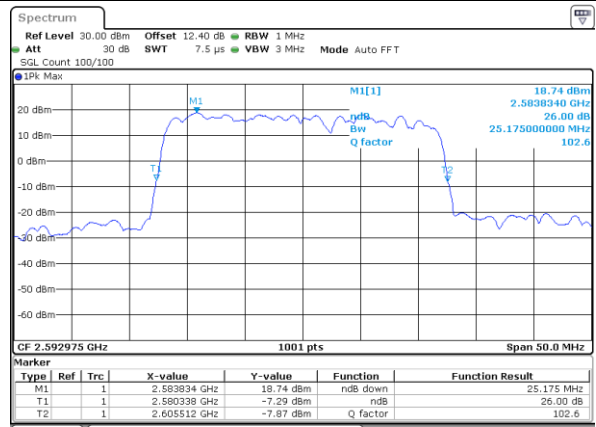

LTE Band 41C

QPSK

Lowest Channel / 10MHz+20MHz

Date: 3..JUL.2020 02:17:26

Lowest Channel / 15MHz+10MHz

Date: 3..JUL.2020 01:25:10

Middle Channel / 10MHz+20MHz

Date: 3..JUL.2020 02:13:14

Middle Channel / 15MHz+10MHz

Date: 3..JUL.2020 01:41:04

Highest Channel / 10MHz+20MHz

Date: 3..JUL.2020 02:44:44

Highest Channel / 15MHz+10MHz

Date: 3..JUL.2020 01:54:15

LTE Band 41C

QPSK