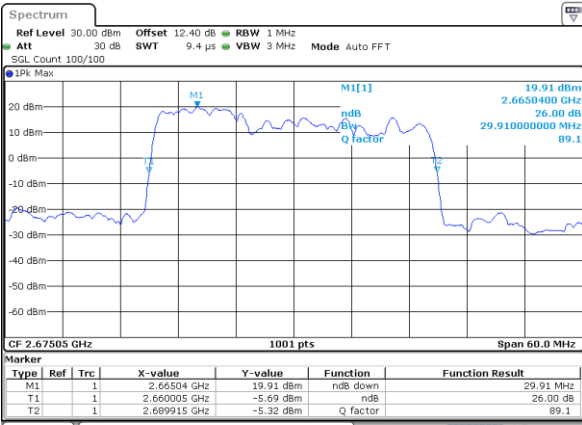

Middle Channel / 10MHz+15MHz

Date: 3..JUL.2020 03:09:22

Highest Channel / 5MHz+20MHz

Date: 3..JUL.2020 04:27:24

Highest Channel / 10MHz+15MHz

Date: 3..JUL.2020 03:22:54

LTE Band 41C

16QAM

Lowest Channel / 10MHz+20MHz

Date: 3..JUL.2020 02:17:03

Lowest Channel / 15MHz+10MHz

Date: 3..JUL.2020 01:24:48

Middle Channel / 10MHz+20MHz

Date: 3..JUL.2020 02:29:51

Middle Channel / 15MHz+10MHz

Date: 3..JUL.2020 01:40:42

Highest Channel / 10MHz+20MHz

Date: 3..JUL.2020 02:45:07

Highest Channel / 15MHz+10MHz

Date: 3..JUL.2020 01:54:37

LTE Band 41C

16QAM

Lowest Channel / 15MHz+15MHz

Date: 3..JUL.2020 00:28:37