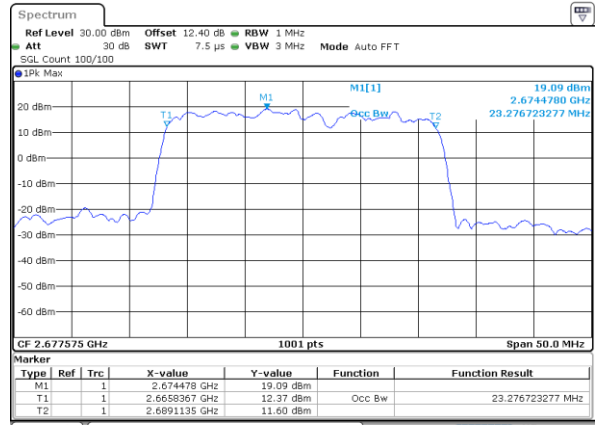

Highest Channel / 5MHz+20MHz

Date: 3..JUL.2020 04:26:17

Highest Channel / 10MHz+15MHz

Date: 3..JUL.2020 03:21:47

LTE Band 41C

16QAM

Lowest Channel / 10MHz+20MHz

Date: 3..JUL.2020 02:15:57

Lowest Channel / 15MHz+10MHz

Date: 3..JUL.2020 01:23:41

Middle Channel / 10MHz+20MHz

Date: 3..JUL.2020 02:28:44

Middle Channel / 15MHz+10MHz

Date: 3..JUL.2020 01:39:35

Highest Ch1 / 10MHz+20MHz

Date: 3..JUL.2020 02:44:00

Highest Channel / 15MHz+10MHz

Date: 3..JUL.2020 01:53:31

LTE Band 41C

16QAM

Lowest Channel / 15MHz+15MHz

Date: 3..JUL.2020 00:27:30

Lowest Channel / 15MHz+20MHz

Date: 2..JUL.2020 21:35:09