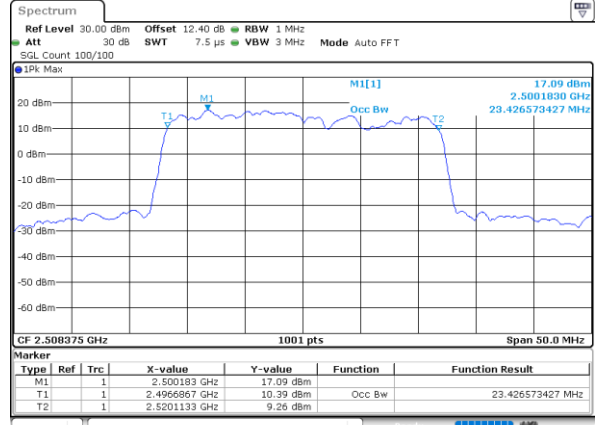

Lowest Channel / 5MHz+20MHz

Date: 3..JUL.2020 03:56:06

Lowest Channel / 10MHz+15MHz

Date: 3..JUL.2020 03:04:56

Middle Channel / 5MHz+20MHz

Date: 3..JUL.2020 04:11:10

Middle Channel / 10MHz+15MHz

Date: 3..JUL.2020 03:08:16

Highest Channel / 5MHz+20MHz

Date: 3..JUL.2020 04:26:17

Highest Channel / 10MHz+15MHz

Date: 3..JUL.2020 03:21:47

LTE Band 41C

16QAM

Lowest Channel / 10MHz+20MHz

Date: 3..JUL.2020 02:15:57

Lowest Channel / 15MHz+10MHz

Date: 3..JUL.2020 01:23:41

Middle Channel / 10MHz+20MHz

Date: 3..JUL.2020 02:28:44

Middle Channel / 15MHz+10MHz

Date: 3..JUL.2020 01:39:35

Highest Ch1 / 10MHz+20MHz

Date: 3..JUL.2020 02:44:00