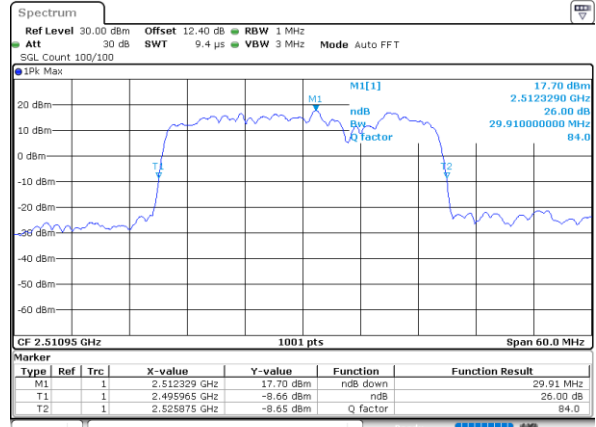

Lowest Channel / 15MHz+20MHz

Date: 2..JUL.2020 21:36:16

Middle Channel / 15MHz+15MHz

Date: 3..JUL.2020 00:42:47

Middle Channel / 15MHz+20MHz

Date: 2..JUL.2020 21:52:21

Highest Channel / 15MHz+15MHz

Date: 3..JUL.2020 00:58:26

Highest Channel / 15MHz+20MHz

Date: 2..JUL.2020 22:06:20

LTE Band 41C

16QAM

Lowest Channel / 20MHz+5MHz

Date: 2..JUL.2020 23:09:09

Lowest Channel / 20MHz+10MHz

Date: 2..JUL.2020 23:31:49

Middle Channel / 20MHz+5MHz

Date: 2..JUL.2020 23:04:32

Middle Channel / 20MHz+10MHz

Date: 2..JUL.2020 23:45:00

Highest Channel / 20MHz+5MHz

Date: 2..JUL.2020 22:28:53

Highest Channel / 20MHz+10MHz

Date: 2..JUL.2020 23:58:53