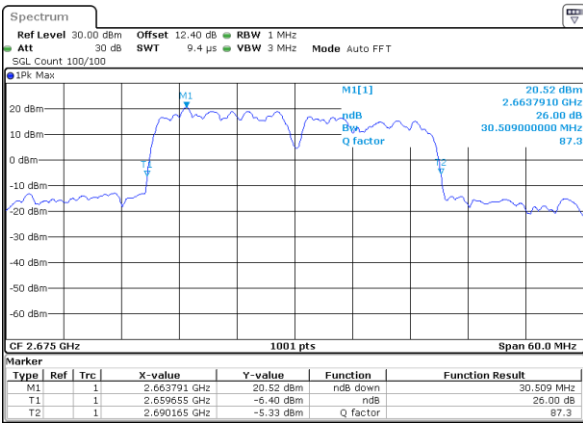

Middle Channel / 15MHz+10MHz

Date: 3..JUL.2020 01:41:04

Highest Channel / 10MHz+20MHz

Date: 3..JUL.2020 02:44:44

Highest Channel / 15MHz+10MHz

Date: 3..JUL.2020 01:54:15

LTE Band 41C

QPSK

Lowest Channel / 15MHz+15MHz

Date: 3..JUL.2020 00:28:59

Lowest Channel / 15MHz+20MHz

Date: 2..JUL.2020 21:36:38

Middle Channel / 15MHz+15MHz

Date: 3..JUL.2020 00:43:10

Middle Channel / 15MHz+20MHz

Date: 2..JUL.2020 21:52:44

Highest Channel / 15MHz+15MHz

Date: 3..JUL.2020 00:58:03

Highest Channel / 15MHz+20MHz

Date: 2..JUL.2020 22:05:58

LTE Band 41C

QPSK

Lowest Channel / 20MHz+5MHz

Date: 2..JUL.2020 23:09:32