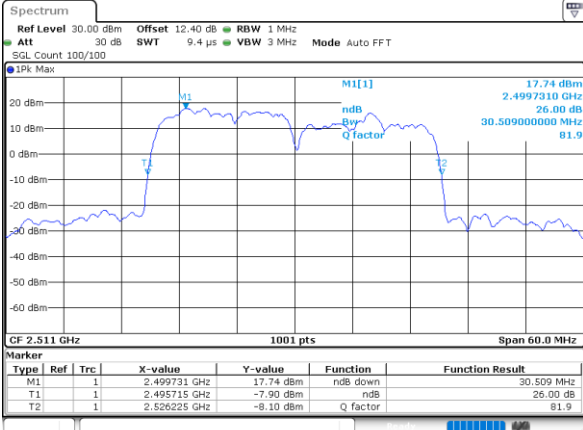

Highest Channel / 10MHz+20MHz

Date: 3..JUL.2020 02:45:07

Highest Channel / 15MHz+10MHz

Date: 3..JUL.2020 01:54:37

LTE Band 41C

16QAM

Lowest Channel / 15MHz+15MHz

Date: 3..JUL.2020 00:28:37

Lowest Channel / 15MHz+20MHz

Date: 2..JUL.2020 21:36:16

Middle Channel / 15MHz+15MHz

Date: 3..JUL.2020 00:42:47

Middle Channel / 15MHz+20MHz

Date: 2..JUL.2020 21:52:21

Highest Channel / 15MHz+15MHz

Date: 3..JUL.2020 00:58:26