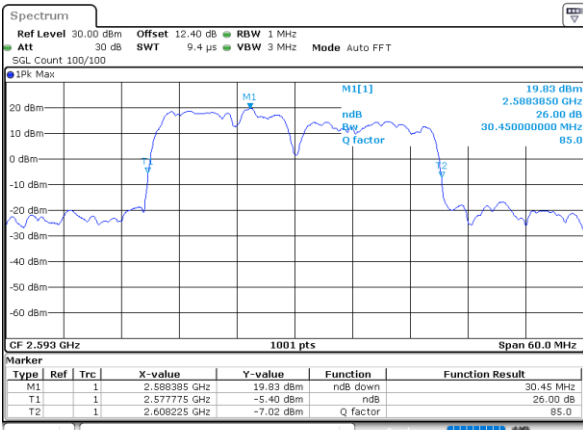

Highest Channel / 10MHz+20MHz

Date: 3..JUL.2020 02:45:07

Highest Channel / 15MHz+10MHz

Date: 3..JUL.2020 01:54:37

LTE Band 41C

16QAM

Lowest Channel / 15MHz+15MHz

Date: 3..JUL.2020 00:28:37

Lowest Channel / 15MHz+20MHz

Date: 2..JUL.2020 21:36:16

Middle Channel / 15MHz+15MHz

Date: 3..JUL.2020 00:42:47

Middle Channel / 15MHz+20MHz

Date: 2..JUL.2020 21:52:21

Highest Channel / 15MHz+15MHz

Date: 3..JUL.2020 00:58:26