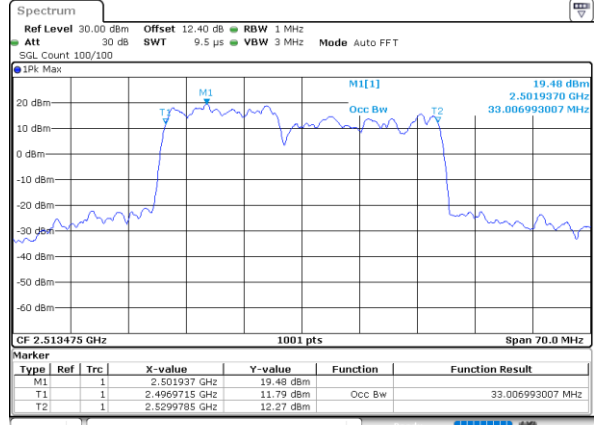

Lowest Channel / 15MHz+10MHz

Date: 3..JUL.2020 01:23:41

Middle Channel / 10MHz+20MHz

Date: 3..JUL.2020 02:28:44

Middle Channel / 15MHz+10MHz

Date: 3..JUL.2020 01:39:35

Highest Ch1 / 10MHz+20MHz

Date: 3..JUL.2020 02:44:00

Highest Channel / 15MHz+10MHz

Date: 3..JUL.2020 01:53:31

LTE Band 41C

16QAM

Lowest Channel / 15MHz+15MHz

Date: 3..JUL.2020 00:27:30

Lowest Channel / 15MHz+20MHz

Date: 2..JUL.2020 21:35:09

Middle Channel / 15MHz+15MHz

Date: 3..JUL.2020 00:41:40

Middle Channel / 15MHz+20MHz

Date: 2..JUL.2020 21:51:15

Highest Channel / 15MHz+15MHz

Date: 3..JUL.2020 00:57:19

Highest Channel / 15MHz+20MHz

Date: 2..JUL.2020 22:05:13