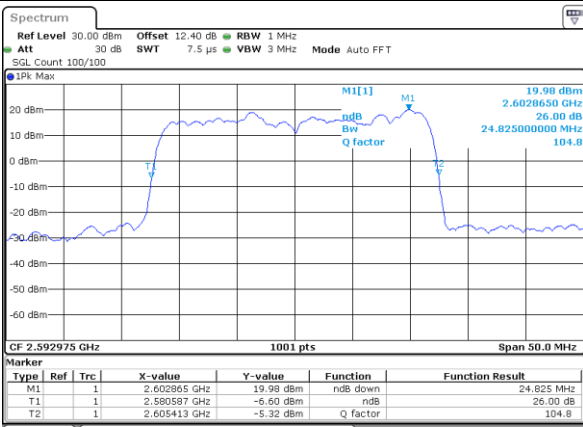

Middle Channel / 20MHz+5MHz

Date: 2..JUL.2020 23:04:32