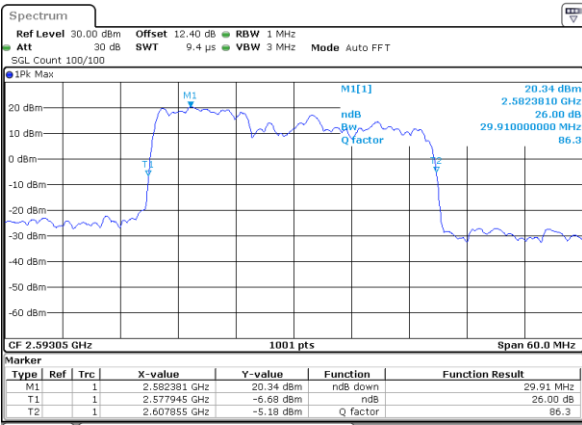

Middle Channel / 10MHz+15MHz

Date: 3..JUL.2020 03:09:22

Highest Channel / 5MHz+20MHz

Date: 3..JUL.2020 04:27:24

Highest Channel / 10MHz+15MHz

Date: 3..JUL.2020 03:22:54

LTE Band 41C

16QAM

Lowest Channel / 10MHz+20MHz

Date: 3..JUL.2020 02:17:03

Lowest Channel / 15MHz+10MHz

Date: 3..JUL.2020 01:24:48

Middle Channel / 10MHz+20MHz

Date: 3..JUL.2020 02:29:51

Middle Channel / 15MHz+10MHz

Date: 3..JUL.2020 01:40:42

Highest Channel / 10MHz+20MHz

Date: 3..JUL.2020 02:45:07

Highest Channel / 15MHz+10MHz

Date: 3..JUL.2020 01:54:37

LTE Band 41C

16QAM

Lowest Channel / 15MHz+15MHz

Date: 3..JUL.2020 00:28:37