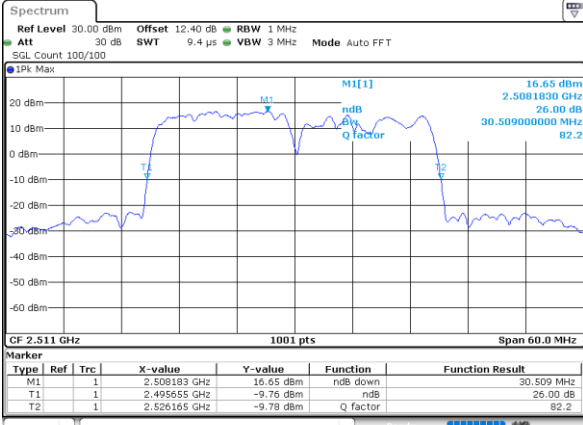

Lowest Channel / 15MHz+10MHz

Date: 3..JUL.2020 01:24:26

Middle Channel / 10MHz+20MHz

Date: 3..JUL.2020 02:29:29

Middle Channel / 15MHz+10MHz

Date: 3..JUL.2020 01:40:19

Highest Channel / 10MHz+20MHz

Date: 3..JUL.2020 02:45:29

Highest Channel / 15MHz+10MHz

Date: 3..JUL.2020 01:55:00

LTE Band 41C

64QAM

Lowest Channel / 15MHz+15MHz

Date: 3..JUL.2020 00:28:14

Lowest Channel / 15MHz+20MHz

Date: 2..JUL.2020 21:35:53

Middle Channel / 15MHz+15MHz

Date: 3..JUL.2020 00:42:25

Middle Channel / 15MHz+20MHz

Date: 2..JUL.2020 21:51:59

Highest Channel / 15MHz+15MHz

Date: 3..JUL.2020 00:58:48

Highest Channel / 15MHz+20MHz

Date: 2..JUL.2020 22:06:43