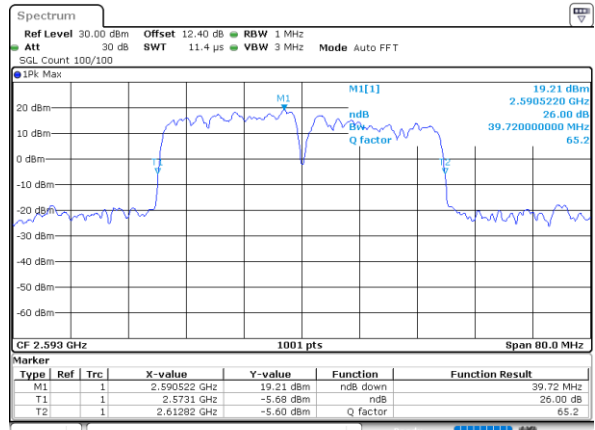

Middle Channel / 20MHz+20MHz

Date: 2..JUL.2020 19:54:34