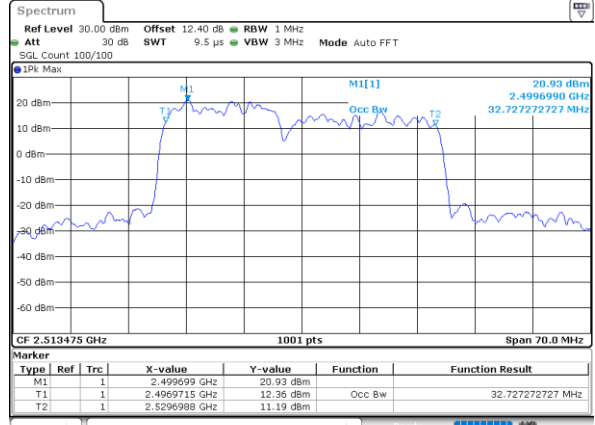

Lowest Channel / 10MHz+20MHz

Date: 3..JUL.2020 02:15:34

Lowest Channel / 15MHz+10MHz

Date: 3..JUL.2020 01:23:19

Middle Channel / 10MHz+20MHz

Date: 3..JUL.2020 02:28:22

Middle Channel / 15MHz+10MHz

Date: 3..JUL.2020 01:39:12

Highest Channel / 10MHz+20MHz

Date: 3..JUL.2020 02:44:22

Highest Channel / 15MHz+10MHz

Date: 3..JUL.2020 01:53:53

LTE Band 41C

QPSK

Lowest Channel / 15MHz+15MHz

Date: 3..JUL.2020 00:27:07

Lowest Channel / 15MHz+20MHz

Date: 2..JUL.2020 21:34:46

Middle Channel / 15MHz+15MHz

Date: 3..JUL.2020 00:41:18

Middle Channel / 15MHz+20MHz

Date: 2..JUL.2020 21:50:52

Highest Channel / 15MHz+15MHz

Date: 3..JUL.2020 00:57:41