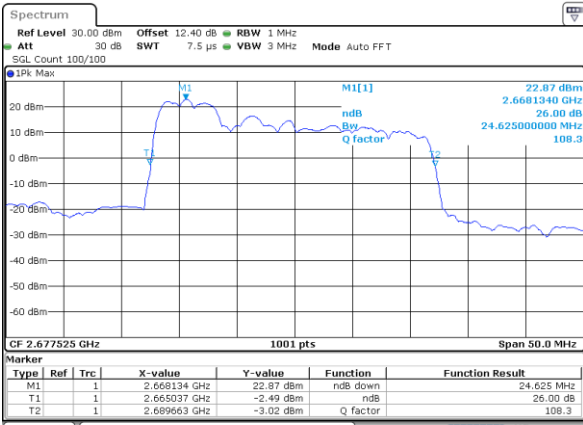

Middle Channel / 20MHz+15MHz

Date: 2..JUL.2020 21:00:36

Middle Channel / 20MHz+20MHz

Date: 2..JUL.2020 19:54:34

Highest Channel / 20MHz+15MHz

Date: 2..JUL.2020 21:15:00

Highest Channel / 20MHz+20MHz

Date: 2..JUL.2020 19:58:03

LTE Band 41C

16QAM

Lowest Channel / 5MHz+20MHz

Date: 3..JUL.2020 03:57:13

Lowest Channel / 10MHz+15MHz

Date: 3..JUL.2020 03:06:03

Middle Channel / 5MHz+20MHz

Date: 3..JUL.2020 04:12:17

Middle Channel / 10MHz+15MHz

Date: 3..JUL.2020 03:09:22

Highest Channel / 5MHz+20MHz

Date: 3..JUL.2020 04:27:24

Highest Channel / 10MHz+15MHz

Date: 3..JUL.2020 03:22:54

LTE Band 41C

16QAM