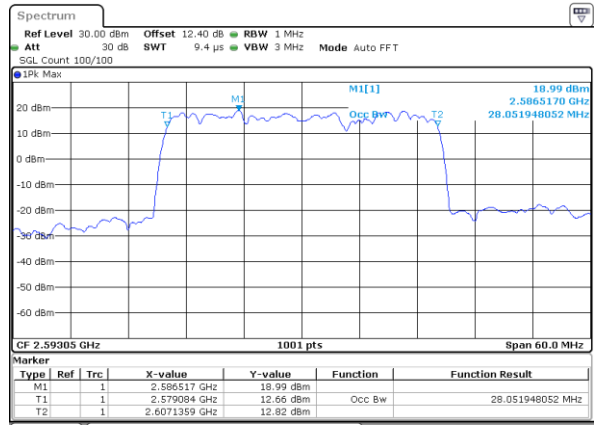

Highest Channel / 10MHz+20MHz

Date: 3..JUL.2020 02:44:22

Highest Channel / 15MHz+10MHz

Date: 3..JUL.2020 01:53:53

LTE Band 41C

QPSK

Lowest Channel / 15MHz+15MHz

Date: 3..JUL.2020 00:27:07

Lowest Channel / 15MHz+20MHz

Date: 2..JUL.2020 21:34:46

Middle Channel / 15MHz+15MHz

Date: 3..JUL.2020 00:41:18

Middle Channel / 15MHz+20MHz

Date: 2..JUL.2020 21:50:52

Highest Channel / 15MHz+15MHz

Date: 3..JUL.2020 00:57:41

Highest Channel / 15MHz+20MHz

Date: 2..JUL.2020 22:05:16

LTE Band 41C

QPSK

Lowest Channel / 20MHz+5MHz

Date: 2..JUL.2020 23:07:39

Lowest Channel / 20MHz+10MHz

Date: 2..JUL.2020 23:30:19

Middle Channel / 20MHz+5MHz

Date: 2..JUL.2020 23:03:02

Middle Channel / 20MHz+10MHz

Date: 2..JUL.2020 23:43:31

Highest Channel / 20MHz+5MHz

Date: 2..JUL.2020 22:28:08

Highest Channel / 20MHz+10MHz

Date: 2..JUL.2020 23:58:09