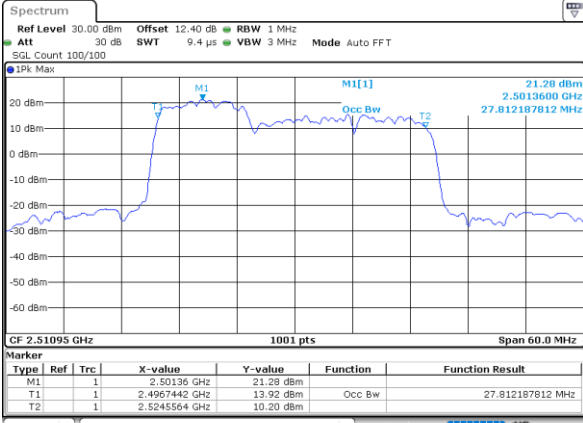

LTE Band 41C

QPSK

Lowest Channel / 5MHz+20MHz

Date: 3..JUL.2020 03:55:43

Lowest Channel / 10MHz+15MHz

Date: 3..JUL.2020 03:04:34

Middle Channel / 5MHz+20MHz

Date: 3..JUL.2020 04:10:48

Middle Channel / 10MHz+15MHz

Date: 3..JUL.2020 03:07:53

Highest Channel / 5MHz+20MHz

Date: 3..JUL.2020 04:26:40

Highest Channel / 10MHz+15MHz

Date: 3..JUL.2020 03:22:10

LTE Band 41C

QPSK

Lowest Channel / 10MHz+20MHz

Date: 3..JUL.2020 02:15:34

Lowest Channel / 15MHz+10MHz

Date: 3..JUL.2020 01:23:19

Middle Channel / 10MHz+20MHz

Date: 3..JUL.2020 02:28:22

Middle Channel / 15MHz+10MHz

Date: 3..JUL.2020 01:39:12

Highest Channel / 10MHz+20MHz

Date: 3..JUL.2020 02:44:22

Highest Channel / 15MHz+10MHz

Date: 3..JUL.2020 01:53:53

LTE Band 41C

QPSK

Lowest Channel / 15MHz+15MHz

Date: 3..JUL.2020 00:27:07