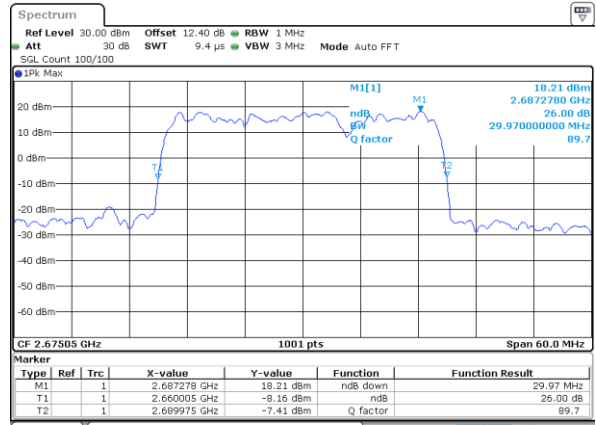

LTE Band 41C

64QAM

Lowest Channel / 20MHz+5MHz

Date: 2..JUL.2020 23:08:47

Lowest Channel / 20MHz+10MHz

Date: 2..JUL.2020 23:31:27

Middle Channel / 20MHz+5MHz

Date: 2..JUL.2020 23:04:09

Middle Channel / 20MHz+10MHz

Date: 2..JUL.2020 23:44:38

Highest Channel / 20MHz+5MHz

Date: 2..JUL.2020 22:29:15

Highest Channel / 20MHz+10MHz

Date: 2..JUL.2020 23:59:16

LTE Band 41C

64QAM

Lowest Channel / 20MHz+15MHz

Date: 2..JUL.2020 20:43:13

Lowest Channel / 20MHz+20MHz

Date: 2..JUL.2020 20:39:55

Middle Channel / 20MHz+15MHz

Date: 2..JUL.2020 20:59:51

Middle Channel / 20MHz+20MHz

Date: 2..JUL.2020 19:53:50

Highest Channel / 20MHz+15MHz

Date: 2..JUL.2020 21:15:45

Highest Channel / 20MHz+20MHz

Date: 2..JUL.2020 19:58:48

Occupied Bandwidth

Mode	LTE Band 41C : 99%OBW(MHz)				
QPSK					
BW	5MHz+20MHz	10MHz+15MHz	10MHz+20MHz	15MHz+10MHz	15MHz+15MHz
Lowest CH	22.93	23.38	27.81	23.28	28.59
Middle CH	22.93	23.28	27.75	23.38	28.35
Highest CH	23.28	23.38	27.81	23.33	28.59
BW	15MHz+20MHz	20MHz+5MHz	20MHz+10MHz	20MHz+15MHz	20MHz+20MHz
Lowest CH	32.73	23.13	27.99	32.73	37.24
Middle CH	32.80	23.23	28.05	32.59	37.72
Highest CH	32.80	23.03	28.05	32.59	37.96