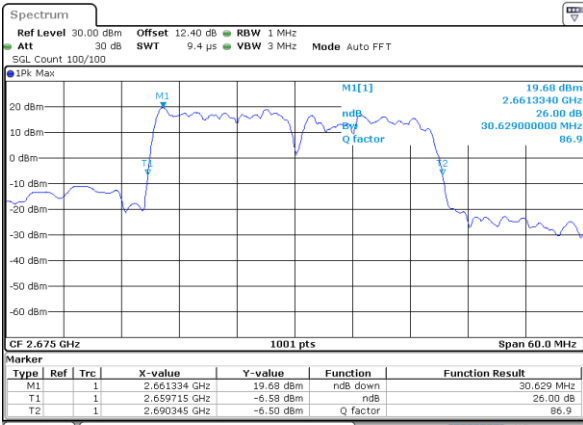

Highest Channel / 15MHz+10MHz

Date: 3..JUL.2020 01:55:00

LTE Band 41C

64QAM

Lowest Channel / 15MHz+15MHz

Date: 3..JUL.2020 00:28:14

Lowest Channel / 15MHz+20MHz

Date: 2..JUL.2020 21:35:53

Middle Channel / 15MHz+15MHz

Date: 3..JUL.2020 00:42:25

Middle Channel / 15MHz+20MHz

Date: 2..JUL.2020 21:51:59

Highest Channel / 15MHz+15MHz

Date: 3..JUL.2020 00:58:48

Highest Channel / 15MHz+20MHz

Date: 2..JUL.2020 22:06:43

LTE Band 41C

64QAM

Lowest Channel / 20MHz+5MHz

Date: 2..JUL.2020 23:08:47

Lowest Channel / 20MHz+10MHz

Date: 2..JUL.2020 23:31:27

Middle Channel / 20MHz+5MHz

Date: 2..JUL.2020 23:04:09

Middle Channel / 20MHz+10MHz

Date: 2..JUL.2020 23:44:38

Highest Channel / 20MHz+5MHz

Date: 2..JUL.2020 22:29:15

Highest Channel / 20MHz+10MHz

Date: 2..JUL.2020 23:59:16

LTE Band 41C

64QAM