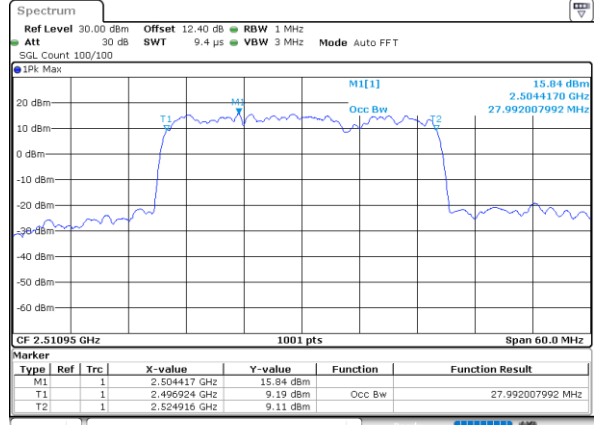

Lowest Channel / 15MHz+20MHz

Date: 2..JUL.2020 21:34:46

Middle Channel / 15MHz+15MHz

Date: 3..JUL.2020 00:41:18

Middle Channel / 15MHz+20MHz

Date: 2..JUL.2020 21:50:52

Highest Channel / 15MHz+15MHz

Date: 3..JUL.2020 00:57:41

Highest Channel / 15MHz+20MHz

Date: 2..JUL.2020 22:05:16

LTE Band 41C

QPSK

Lowest Channel / 20MHz+5MHz

Date: 2..JUL.2020 23:07:39

Lowest Channel / 20MHz+10MHz

Date: 2..JUL.2020 23:30:19

Middle Channel / 20MHz+5MHz

Date: 2..JUL.2020 23:03:02

Middle Channel / 20MHz+10MHz

Date: 2..JUL.2020 23:43:31

Highest Channel / 20MHz+5MHz

Date: 2..JUL.2020 22:28:08

Highest Channel / 20MHz+10MHz

Date: 2..JUL.2020 23:58:09