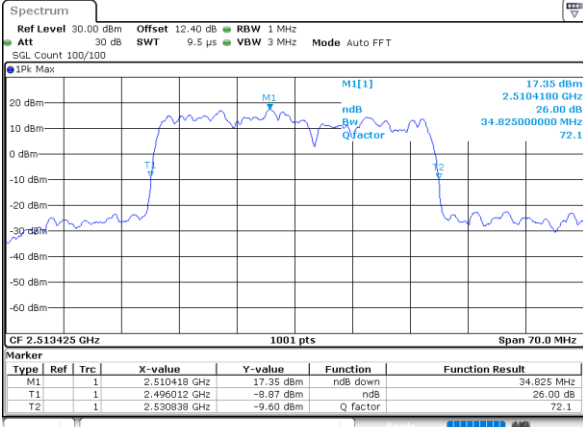

Middle Channel / 20MHz+10MHz

Date: 2..JUL.2020 23:44:38

Highest Channel / 20MHz+5MHz

Date: 2..JUL.2020 22:29:15

Highest Channel / 20MHz+10MHz

Date: 2..JUL.2020 23:59:16

LTE Band 41C

64QAM

Lowest Channel / 20MHz+15MHz

Date: 2..JUL.2020 20:43:13

Lowest Channel / 20MHz+20MHz

Date: 2..JUL.2020 20:39:55

Middle Channel / 20MHz+15MHz

Date: 2..JUL.2020 20:59:51

Middle Channel / 20MHz+20MHz

Date: 2..JUL.2020 19:53:50