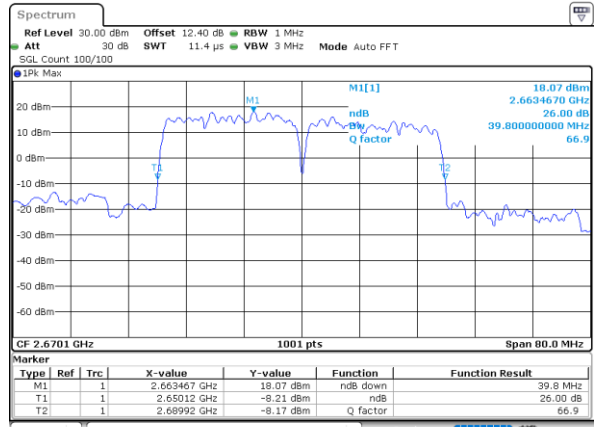

Middle Channel / 20MHz+10MHz

Date: 2..JUL.2020 23:44:38

Highest Channel / 20MHz+5MHz

Date: 2..JUL.2020 22:29:15

Highest Channel / 20MHz+10MHz

Date: 2..JUL.2020 23:59:16

LTE Band 41C

64QAM

Lowest Channel / 20MHz+15MHz

Date: 2..JUL.2020 20:43:13

Lowest Channel / 20MHz+20MHz

Date: 2..JUL.2020 20:39:55

Middle Channel / 20MHz+15MHz

Date: 2..JUL.2020 20:59:51

Middle Channel / 20MHz+20MHz

Date: 2..JUL.2020 19:53:50

Highest Channel / 20MHz+15MHz

Date: 2..JUL.2020 21:15:45

Highest Channel / 20MHz+20MHz

Date: 2..JUL.2020 19:58:48

Occupied Bandwidth

Mode	LTE Band 41C : 99%OBW(MHz)				
QPSK					
BW	5MHz+20MHz	10MHz+15MHz	10MHz+20MHz	15MHz+10MHz	15MHz+15MHz
Lowest CH	22.93	23.38	27.81	23.28	28.59
Middle CH	22.93	23.28	27.75	23.38	28.35
Highest CH	23.28	23.38	27.81	23.33	28.59
BW	15MHz+20MHz	20MHz+5MHz	20MHz+10MHz	20MHz+15MHz	20MHz+20MHz
Lowest CH	32.73	23.13	27.99	32.73	37.24
Middle CH	32.80	23.23	28.05	32.59	37.72
Highest CH	32.80	23.03	28.05	32.59	37.96