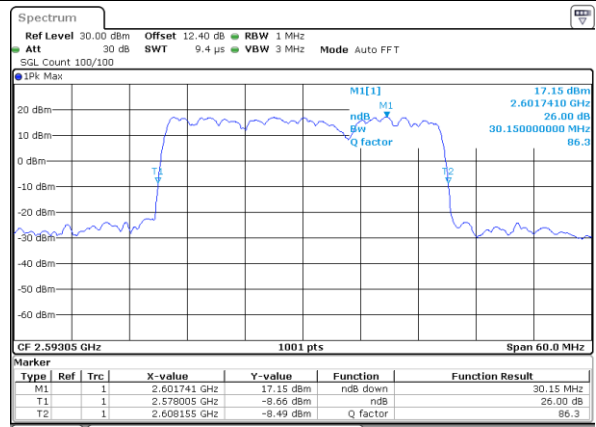

Lowest Channel / 15MHz+20MHz

Date: 2..JUL.2020 21:36:16

Middle Channel / 15MHz+15MHz

Date: 3..JUL.2020 00:42:47

Middle Channel / 15MHz+20MHz

Date: 2..JUL.2020 21:52:21

Highest Channel / 15MHz+15MHz

Date: 3..JUL.2020 00:58:26

Highest Channel / 15MHz+20MHz

Date: 2..JUL.2020 22:06:20

LTE Band 41C

16QAM

Lowest Channel / 20MHz+5MHz

Date: 2..JUL.2020 23:09:09

Lowest Channel / 20MHz+10MHz

Date: 2..JUL.2020 23:31:49

Middle Channel / 20MHz+5MHz

Date: 2..JUL.2020 23:04:32

Middle Channel / 20MHz+10MHz

Date: 2..JUL.2020 23:45:00

Highest Channel / 20MHz+5MHz

Date: 2..JUL.2020 22:28:53

Highest Channel / 20MHz+10MHz

Date: 2..JUL.2020 23:58:53