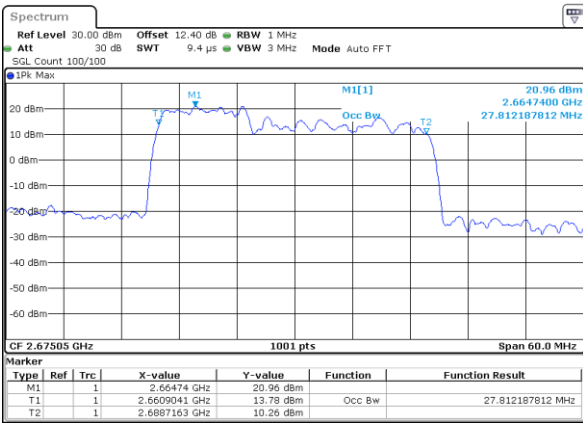

Middle Channel / 10MHz+15MHz

Date: 3..JUL.2020 03:07:53

Highest Channel / 5MHz+20MHz

Date: 3..JUL.2020 04:26:40

Highest Channel / 10MHz+15MHz

Date: 3..JUL.2020 03:22:10

LTE Band 41C

QPSK

Lowest Channel / 10MHz+20MHz

Date: 3..JUL.2020 02:15:34

Lowest Channel / 15MHz+10MHz

Date: 3..JUL.2020 01:23:19

Middle Channel / 10MHz+20MHz

Date: 3..JUL.2020 02:28:22

Middle Channel / 15MHz+10MHz

Date: 3..JUL.2020 01:39:12

Highest Channel / 10MHz+20MHz

Date: 3..JUL.2020 02:44:22

Highest Channel / 15MHz+10MHz

Date: 3..JUL.2020 01:53:53

LTE Band 41C

QPSK

Lowest Channel / 15MHz+15MHz

Date: 3..JUL.2020 00:27:07