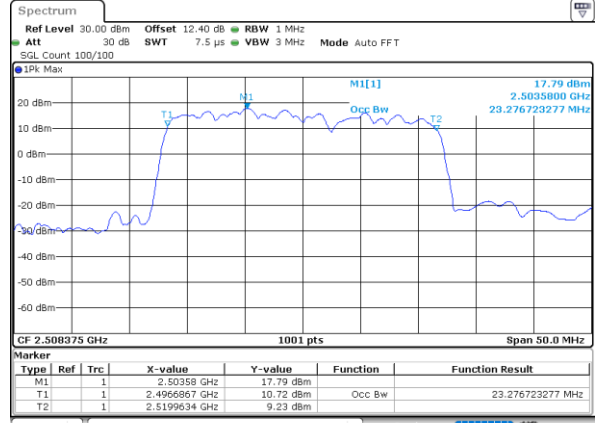

LTE Band 41C

QPSK

Lowest Channel / 5MHz+20MHz

Date: 3..JUL.2020 03:55:43

Lowest Channel / 10MHz+15MHz

Date: 3..JUL.2020 03:04:34

Middle Channel / 5MHz+20MHz

Date: 3..JUL.2020 04:10:48

Middle Channel / 10MHz+15MHz

Date: 3..JUL.2020 03:07:53

Highest Channel / 5MHz+20MHz

Date: 3..JUL.2020 04:26:40

Highest Channel / 10MHz+15MHz

Date: 3..JUL.2020 03:22:10

LTE Band 41C

QPSK

Lowest Channel / 10MHz+20MHz

Date: 3..JUL.2020 02:15:34

Lowest Channel / 15MHz+10MHz

Date: 3..JUL.2020 01:23:19

Middle Channel / 10MHz+20MHz

Date: 3..JUL.2020 02:28:22

Middle Channel / 15MHz+10MHz

Date: 3..JUL.2020 01:39:12

Highest Channel / 10MHz+20MHz

Date: 3..JUL.2020 02:44:22

Highest Channel / 15MHz+10MHz

Date: 3..JUL.2020 01:53:53

LTE Band 41C

QPSK

Lowest Channel / 15MHz+15MHz

Date: 3..JUL.2020 00:27:07