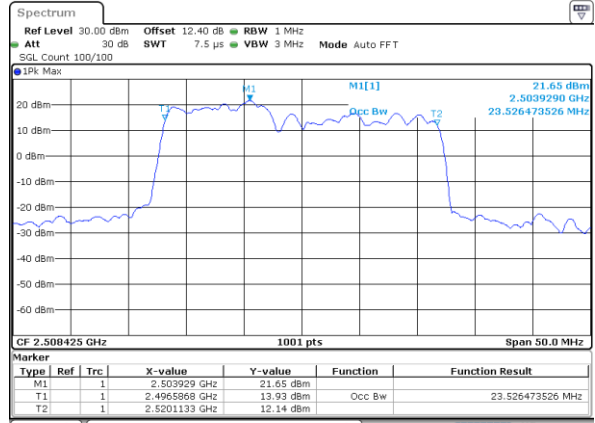

LTE Band 41C

QPSK

Lowest Channel / 20MHz+15MHz

Date: 2..JUL.2020 20:42:06

Lowest Channel / 20MHz+20MHz

Date: 2..JUL.2020 20:38:48

Middle Channel / 20MHz+15MHz

Date: 2..JUL.2020 20:58:44

Middle Channel / 20MHz+20MHz

Date: 2..JUL.2020 19:52:43

Highest Channel / 20MHz+15MHz

Date: 2..JUL.2020 21:13:22

Highest Channel / 20MHz+20MHz

Date: 2..JUL.2020 19:57:41

LTE Band 41C

16QAM

Lowest Channel / 5MHz+20MHz

Date: 3..JUL.2020 03:56:06

Lowest Channel / 10MHz+15MHz

Date: 3..JUL.2020 03:04:56

Middle Channel / 5MHz+20MHz

Date: 3..JUL.2020 04:11:10

Middle Channel / 10MHz+15MHz

Date: 3..JUL.2020 03:08:16

Highest Channel / 5MHz+20MHz

Date: 3..JUL.2020 04:26:17

Highest Channel / 10MHz+15MHz

Date: 3..JUL.2020 03:21:47

LTE Band 41C

16QAM

Lowest Channel / 10MHz+20MHz

Date: 3..JUL.2020 02:15:57