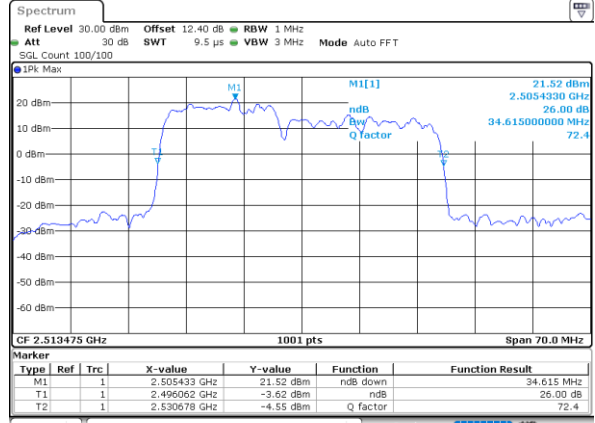

LTE Band 41C

QPSK

Lowest Channel / 10MHz+20MHz

Date: 3..JUL.2020 02:17:26

Lowest Channel / 15MHz+10MHz

Date: 3..JUL.2020 01:25:10

Middle Channel / 10MHz+20MHz

Date: 3..JUL.2020 02:13:14

Middle Channel / 15MHz+10MHz

Date: 3..JUL.2020 01:41:04

Highest Channel / 10MHz+20MHz

Date: 3..JUL.2020 02:44:44

Highest Channel / 15MHz+10MHz

Date: 3..JUL.2020 01:54:15

LTE Band 41C

QPSK

Lowest Channel / 15MHz+15MHz

Date: 3..JUL.2020 00:28:59

Lowest Channel / 15MHz+20MHz

Date: 2..JUL.2020 21:36:38

Middle Channel / 15MHz+15MHz

Date: 3..JUL.2020 00:43:10

Middle Channel / 15MHz+20MHz

Date: 2..JUL.2020 21:52:44

Highest Channel / 15MHz+15MHz

Date: 3..JUL.2020 00:58:03

Highest Channel / 15MHz+20MHz

Date: 2..JUL.2020 22:05:58

LTE Band 41C

QPSK

Lowest Channel / 20MHz+5MHz

Date: 2..JUL.2020 23:09:32