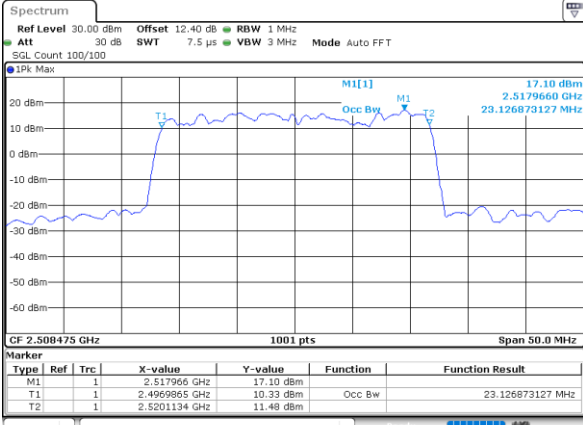

Lowest Channel / 15MHz+20MHz

Date: 2..JUL.2020 21:34:46

Middle Channel / 15MHz+15MHz

Date: 3..JUL.2020 00:41:18

Middle Channel / 15MHz+20MHz

Date: 2..JUL.2020 21:50:52

Highest Channel / 15MHz+15MHz

Date: 3..JUL.2020 00:57:41

Highest Channel / 15MHz+20MHz

Date: 2..JUL.2020 22:05:16

LTE Band 41C

QPSK

Lowest Channel / 20MHz+5MHz

Date: 2..JUL.2020 23:07:39

Lowest Channel / 20MHz+10MHz

Date: 2..JUL.2020 23:30:19

Middle Channel / 20MHz+5MHz

Date: 2..JUL.2020 23:03:02

Middle Channel / 20MHz+10MHz

Date: 2..JUL.2020 23:43:31

Highest Channel / 20MHz+5MHz

Date: 2..JUL.2020 22:28:08

Highest Channel / 20MHz+10MHz

Date: 2..JUL.2020 23:58:09