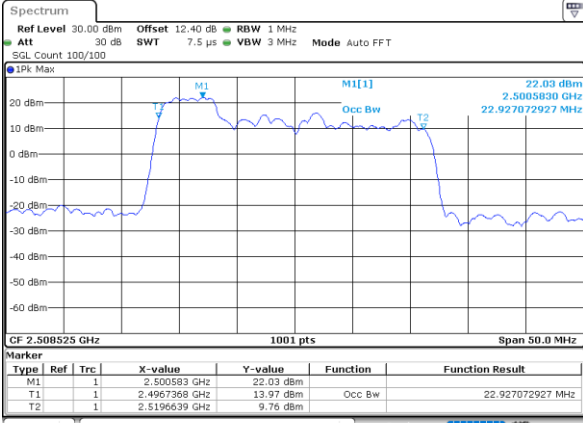

LTE Band 41C

QPSK

Lowest Channel / 5MHz+20MHz

Date: 3..JUL.2020 03:55:43