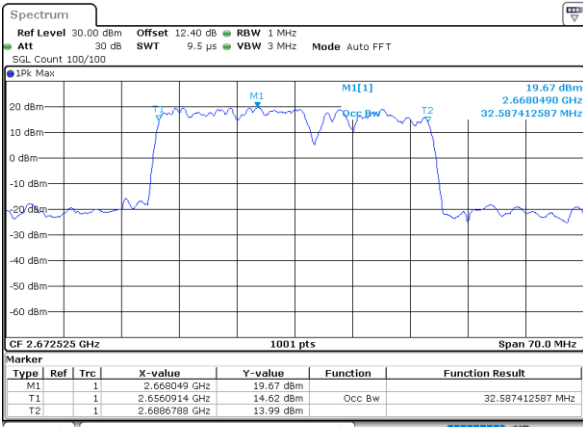

LTE Band 41C

QPSK

Lowest Channel / 20MHz+15MHz

Date: 2..JUL.2020 20:42:06

Lowest Channel / 20MHz+20MHz

Date: 2..JUL.2020 20:38:48

Middle Channel / 20MHz+15MHz

Date: 2..JUL.2020 20:58:44

Middle Channel / 20MHz+20MHz

Date: 2..JUL.2020 19:52:43

Highest Channel / 20MHz+15MHz

Date: 2..JUL.2020 21:13:22

Highest Channel / 20MHz+20MHz

Date: 2..JUL.2020 19:57:41

LTE Band 41C

16QAM