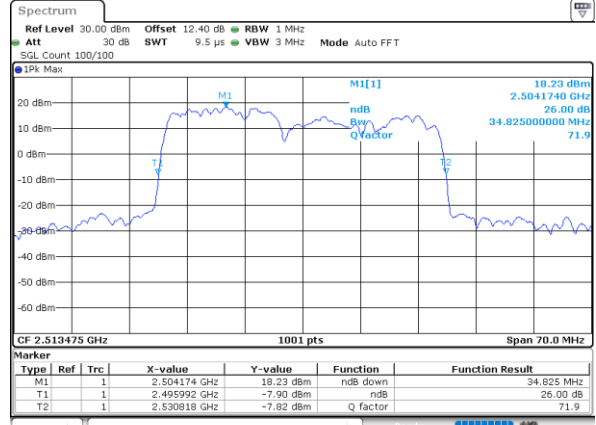

Highest Channel / 5MHz+20MHz

Date: 3..JUL.2020 04:27:47

Highest Channel / 10MHz+15MHz

Date: 3..JUL.2020 03:23:17

LTE Band 41C

64QAM

Lowest Channel / 10MHz+20MHz

Date: 3..JUL.2020 02:16:41

Lowest Channel / 15MHz+10MHz

Date: 3..JUL.2020 01:24:26

Middle Channel / 10MHz+20MHz

Date: 3..JUL.2020 02:29:29

Middle Channel / 15MHz+10MHz

Date: 3..JUL.2020 01:40:19

Highest Channel / 10MHz+20MHz

Date: 3..JUL.2020 02:45:29

Highest Channel / 15MHz+10MHz

Date: 3..JUL.2020 01:55:00

LTE Band 41C

64QAM

Lowest Channel / 15MHz+15MHz

Date: 3..JUL.2020 00:28:14

Lowest Channel / 15MHz+20MHz

Date: 2..JUL.2020 21:35:53

Middle Channel / 15MHz+15MHz

Date: 3..JUL.2020 00:42:25

Middle Channel / 15MHz+20MHz

Date: 2..JUL.2020 21:51:59

Highest Channel / 15MHz+15MHz

Date: 3..JUL.2020 00:58:48

Highest Channel / 15MHz+20MHz

Date: 2..JUL.2020 22:06:43