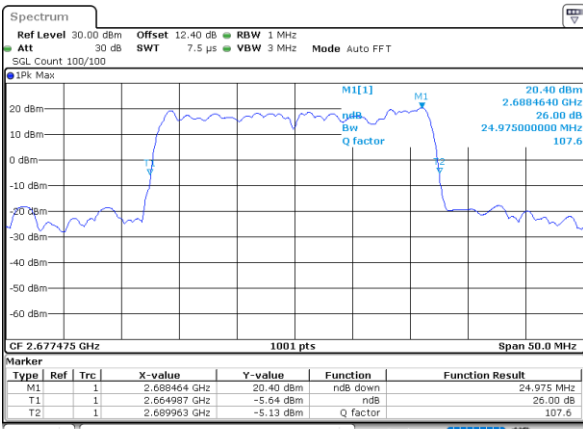

Highest Channel / 15MHz+15MHz

Date: 3..JUL.2020 00:58:03

Highest Channel / 15MHz+20MHz

Date: 2..JUL.2020 22:05:58

LTE Band 41C

QPSK

Lowest Channel / 20MHz+5MHz

Date: 2..JUL.2020 23:09:32

Lowest Channel / 20MHz+10MHz

Date: 2..JUL.2020 23:32:11

Middle Channel / 20MHz+5MHz

Date: 2..JUL.2020 23:04:54

Middle Channel / 20MHz+10MHz

Date: 2..JUL.2020 23:45:23

Highest Channel / 20MHz+5MHz

Date: 2..JUL.2020 22:28:30

Highest Channel / 20MHz+10MHz

Date: 2..JUL.2020 23:58:31

LTE Band 41C

QPSK

Lowest Channel / 20MHz+15MHz

Date: 2..JUL.2020 20:43:58

Lowest Channel / 20MHz+20MHz

Date: 2..JUL.2020 20:40:40