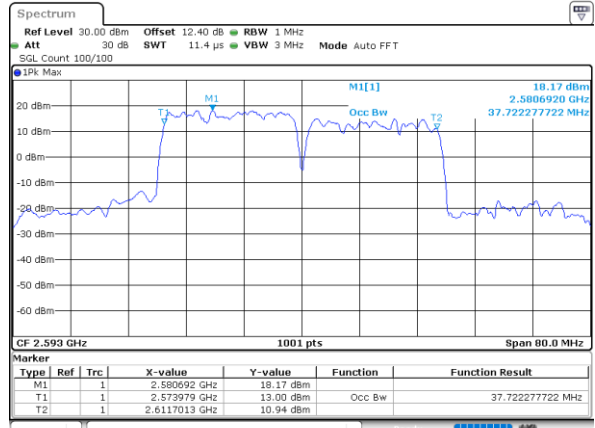

LTE Band 41C

QPSK

Lowest Channel / 20MHz+15MHz

Date: 2..JUL.2020 20:42:06

Lowest Channel / 20MHz+20MHz

Date: 2..JUL.2020 20:38:48

Middle Channel / 20MHz+15MHz

Date: 2..JUL.2020 20:58:44

Middle Channel / 20MHz+20MHz

Date: 2..JUL.2020 19:52:43

Highest Channel / 20MHz+15MHz

Date: 2..JUL.2020 21:13:22

Highest Channel / 20MHz+20MHz

Date: 2..JUL.2020 19:57:41

LTE Band 41C

16QAM