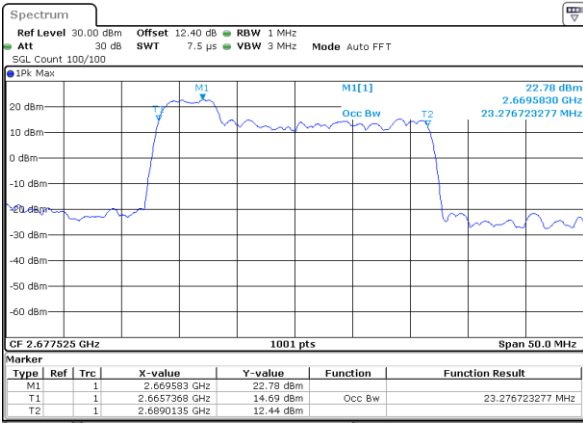

LTE Band 41C

QPSK

Lowest Channel / 5MHz+20MHz

Date: 3..JUL.2020 03:55:43

Lowest Channel / 10MHz+15MHz

Date: 3..JUL.2020 03:04:34

Middle Channel / 5MHz+20MHz

Date: 3..JUL.2020 04:10:48

Middle Channel / 10MHz+15MHz

Date: 3..JUL.2020 03:07:53

Highest Channel / 5MHz+20MHz

Date: 3..JUL.2020 04:26:40

Highest Channel / 10MHz+15MHz

Date: 3..JUL.2020 03:22:10

LTE Band 41C

QPSK