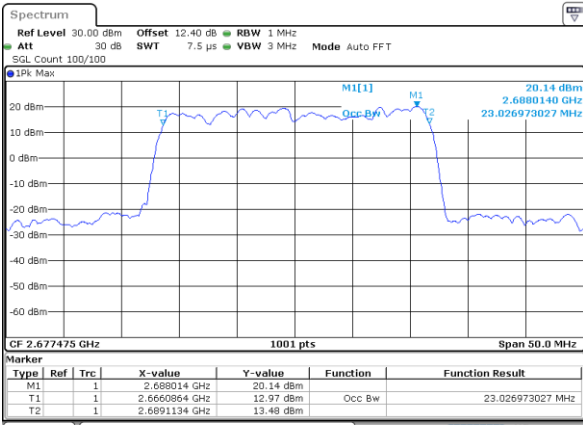

Highest Channel / 15MHz+20MHz

Date: 2..JUL.2020 22:05:16

LTE Band 41C

QPSK

Lowest Channel / 20MHz+5MHz

Date: 2..JUL.2020 23:07:39

Lowest Channel / 20MHz+10MHz

Date: 2..JUL.2020 23:30:19

Middle Channel / 20MHz+5MHz

Date: 2..JUL.2020 23:03:02

Middle Channel / 20MHz+10MHz

Date: 2..JUL.2020 23:43:31

Highest Channel / 20MHz+5MHz

Date: 2..JUL.2020 22:28:08

Highest Channel / 20MHz+10MHz

Date: 2..JUL.2020 23:58:09

LTE Band 41C

QPSK

Lowest Channel / 20MHz+15MHz

Date: 2..JUL.2020 20:42:06

Lowest Channel / 20MHz+20MHz

Date: 2..JUL.2020 20:38:48

Middle Channel / 20MHz+15MHz

Date: 2..JUL.2020 20:58:44