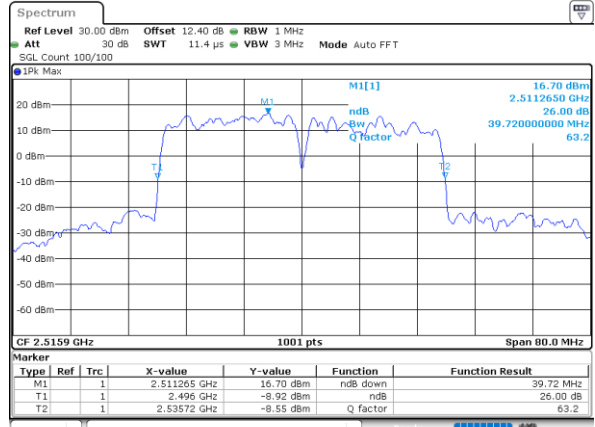

Middle Channel / 20MHz+5MHz

Date: 2..JUL.2020 23:04:32

Middle Channel / 20MHz+10MHz

Date: 2..JUL.2020 23:45:00

Highest Channel / 20MHz+5MHz

Date: 2..JUL.2020 22:28:53

Highest Channel / 20MHz+10MHz

Date: 2..JUL.2020 23:58:53

LTE Band 41C

16QAM

Lowest Channel / 20MHz+15MHz

Date: 2..JUL.2020 20:43:35

Lowest Channel / 20MHz+20MHz

Date: 2..JUL.2020 20:40:17

Middle Channel / 20MHz+15MHz

Date: 2..JUL.2020 21:00:14

Middle Channel / 20MHz+20MHz

Date: 2..JUL.2020 19:54:12

Highest Channel / 20MHz+15MHz

Date: 2..JUL.2020 21:15:23

Highest Channel / 20MHz+20MHz

Date: 2..JUL.2020 19:58:25

LTE Band 41C

64QAM