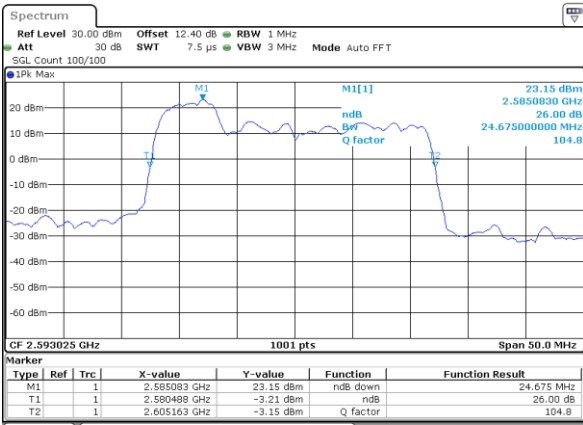

Middle Channel / 20MHz+20MHz

Date: 2..JUL.2020 19:54:12

Highest Channel / 20MHz+15MHz

Date: 2..JUL.2020 21:15:23

Highest Channel / 20MHz+20MHz

Date: 2..JUL.2020 19:58:25

LTE Band 41C

64QAM

Lowest Channel / 5MHz+20MHz

Date: 3..JUL.2020 03:56:50

Lowest Channel / 10MHz+15MHz

Date: 3..JUL.2020 03:05:41

Middle Channel / 5MHz+20MHz

Date: 3..JUL.2020 04:11:55

Middle Channel / 10MHz+15MHz

Date: 3..JUL.2020 03:09:00

Highest Channel / 5MHz+20MHz

Date: 3..JUL.2020 04:27:47

Highest Channel / 10MHz+15MHz

Date: 3..JUL.2020 03:23:17

LTE Band 41C

64QAM

Lowest Channel / 10MHz+20MHz

Date: 3..JUL.2020 02:16:41