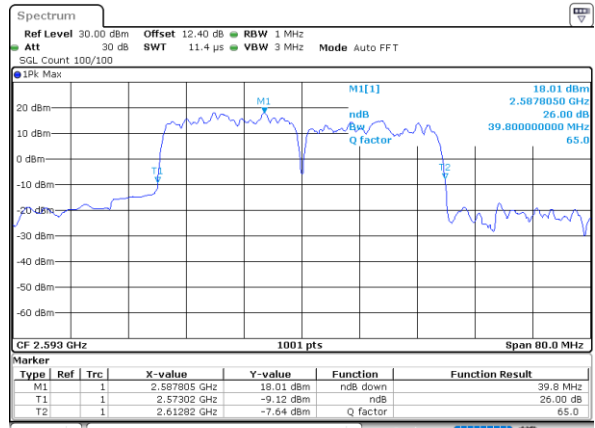

Middle Channel / 20MHz+10MHz

Date: 2..JUL.2020 23:44:38

Highest Channel / 20MHz+5MHz

Date: 2..JUL.2020 22:29:15

Highest Channel / 20MHz+10MHz

Date: 2..JUL.2020 23:59:16

LTE Band 41C

64QAM

Lowest Channel / 20MHz+15MHz

Date: 2..JUL.2020 20:43:13

Lowest Channel / 20MHz+20MHz

Date: 2..JUL.2020 20:39:55

Middle Channel / 20MHz+15MHz

Date: 2..JUL.2020 20:59:51

Middle Channel / 20MHz+20MHz

Date: 2..JUL.2020 19:53:50

Highest Channel / 20MHz+15MHz

Date: 2..JUL.2020 21:15:45

Highest Channel / 20MHz+20MHz

Date: 2..JUL.2020 19:58:48

Occupied Bandwidth

Mode	LTE Band 41C : 99%OBW(MHz)				
QPSK					
BW	5MHz+20MHz	10MHz+15MHz	10MHz+20MHz	15MHz+10MHz	15MHz+15MHz
Lowest CH	22.93	23.38	27.81	23.28	28.59
Middle CH	22.93	23.28	27.75	23.38	28.35
Highest CH	23.28	23.38	27.81	23.33	28.59
BW	15MHz+20MHz	20MHz+5MHz	20MHz+10MHz	20MHz+15MHz	20MHz+20MHz
Lowest CH	32.73	23.13	27.99	32.73	37.24
Middle CH	32.80	23.23	28.05	32.59	37.72
Highest CH	32.80	23.03	28.05	32.59	37.96