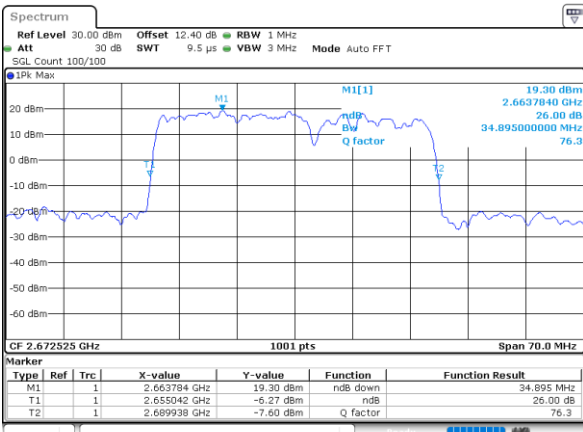

LTE Band 41C

16QAM

Lowest Channel / 20MHz+15MHz

Date: 2..JUL.2020 20:43:35

Lowest Channel / 20MHz+20MHz

Date: 2..JUL.2020 20:40:17

Middle Channel / 20MHz+15MHz

Date: 2..JUL.2020 21:00:14

Middle Channel / 20MHz+20MHz

Date: 2..JUL.2020 19:54:12

Highest Channel / 20MHz+15MHz

Date: 2..JUL.2020 21:15:23

Highest Channel / 20MHz+20MHz

Date: 2..JUL.2020 19:58:25

LTE Band 41C

64QAM