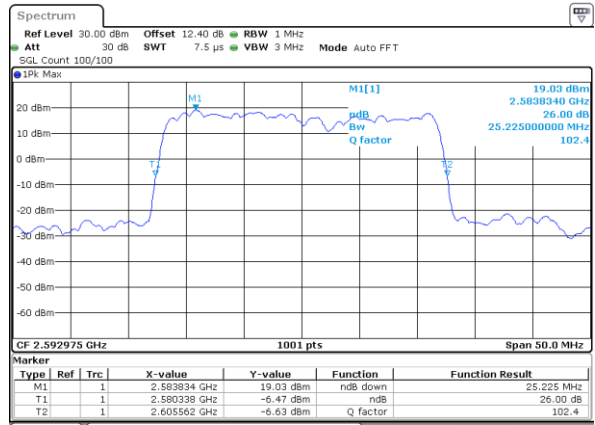

Highest Channel / 5MHz+20MHz

Date: 3..JUL.2020 04:27:47

Highest Channel / 10MHz+15MHz

Date: 3..JUL.2020 03:23:17

LTE Band 41C

64QAM

Lowest Channel / 10MHz+20MHz

Date: 3..JUL.2020 02:16:41

Lowest Channel / 15MHz+10MHz

Date: 3..JUL.2020 01:24:26

Middle Channel / 10MHz+20MHz

Date: 3..JUL.2020 02:29:29

Middle Channel / 15MHz+10MHz

Date: 3..JUL.2020 01:40:19

Highest Channel / 10MHz+20MHz

Date: 3..JUL.2020 02:45:29

Highest Channel / 15MHz+10MHz

Date: 3..JUL.2020 01:55:00

LTE Band 41C

64QAM

Lowest Channel / 15MHz+15MHz

Date: 3..JUL.2020 00:28:14

Lowest Channel / 15MHz+20MHz

Date: 2..JUL.2020 21:35:53