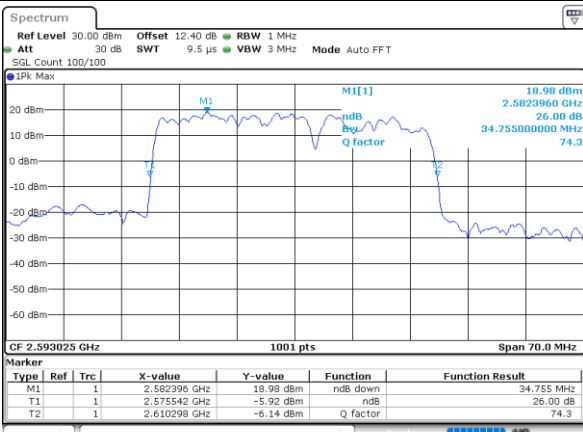

LTE Band 41C

16QAM

Lowest Channel / 20MHz+15MHz

Date: 2..JUL.2020 20:43:35

Lowest Channel / 20MHz+20MHz

Date: 2..JUL.2020 20:40:17

Middle Channel / 20MHz+15MHz

Date: 2..JUL.2020 21:00:14

Middle Channel / 20MHz+20MHz

Date: 2..JUL.2020 19:54:12

Highest Channel / 20MHz+15MHz

Date: 2..JUL.2020 21:15:23

Highest Channel / 20MHz+20MHz

Date: 2..JUL.2020 19:58:25

LTE Band 41C

64QAM