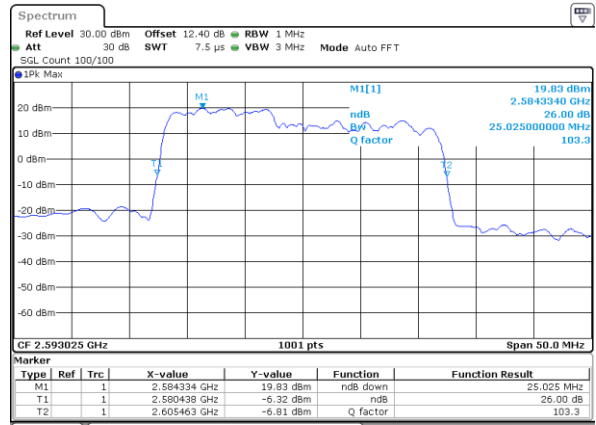

Middle Channel / 20MHz+20MHz

Date: 2..JUL.2020 19:54:12

Highest Channel / 20MHz+15MHz

Date: 2..JUL.2020 21:15:23

Highest Channel / 20MHz+20MHz

Date: 2..JUL.2020 19:58:25

LTE Band 41C

64QAM

Lowest Channel / 5MHz+20MHz

Date: 3..JUL.2020 03:56:50

Lowest Channel / 10MHz+15MHz

Date: 3..JUL.2020 03:05:41

Middle Channel / 5MHz+20MHz

Date: 3..JUL.2020 04:11:55

Middle Channel / 10MHz+15MHz

Date: 3..JUL.2020 03:09:00

Highest Channel / 5MHz+20MHz

Date: 3..JUL.2020 04:27:47

Highest Channel / 10MHz+15MHz

Date: 3..JUL.2020 03:23:17

LTE Band 41C

64QAM

Lowest Channel / 10MHz+20MHz

Date: 3..JUL.2020 02:16:41