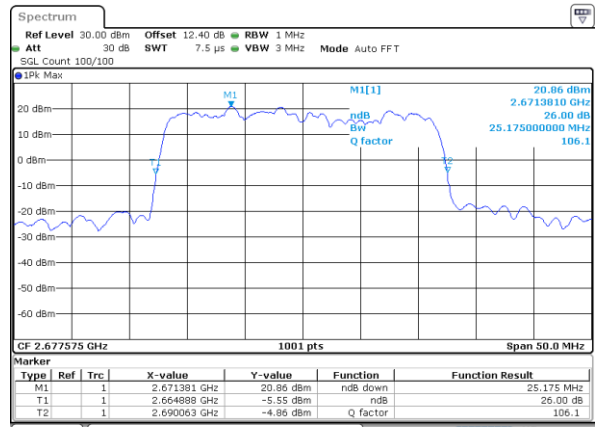

Middle Channel / 15MHz+10MHz

Date: 3..JUL.2020 01:41:04

Highest Channel / 10MHz+20MHz

Date: 3..JUL.2020 02:44:44

Highest Channel / 15MHz+10MHz

Date: 3..JUL.2020 01:54:15

LTE Band 41C

QPSK

Lowest Channel / 15MHz+15MHz

Date: 3..JUL.2020 00:28:59

Lowest Channel / 15MHz+20MHz

Date: 2..JUL.2020 21:36:38

Middle Channel / 15MHz+15MHz

Date: 3..JUL.2020 00:43:10

Middle Channel / 15MHz+20MHz

Date: 2..JUL.2020 21:52:44