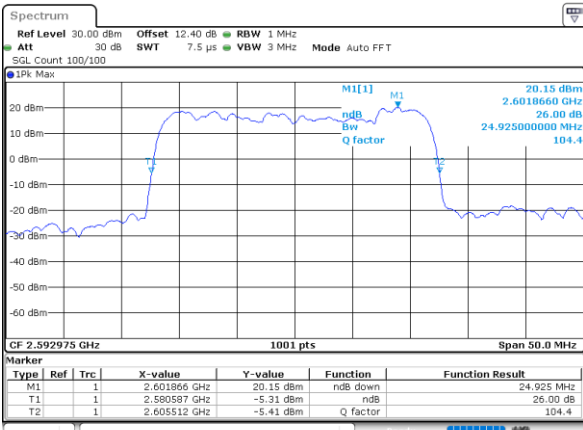

Middle Channel / 20MHz+5MHz

Date: 2..JUL.2020 23:04:54