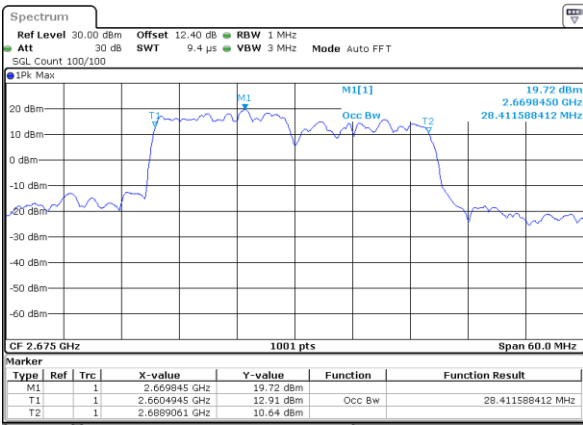

Highest Channel / 15MHz+10MHz

Date: 3..JUL.2020 01:53:31

LTE Band 41C

16QAM

Lowest Channel / 15MHz+15MHz

Date: 3..JUL.2020 00:27:30

Lowest Channel / 15MHz+20MHz

Date: 2..JUL.2020 21:35:09

Middle Channel / 15MHz+15MHz

Date: 3..JUL.2020 00:41:40

Middle Channel / 15MHz+20MHz

Date: 2..JUL.2020 21:51:15

Highest Channel / 15MHz+15MHz

Date: 3..JUL.2020 00:57:19

Highest Channel / 15MHz+20MHz

Date: 2..JUL.2020 22:05:13