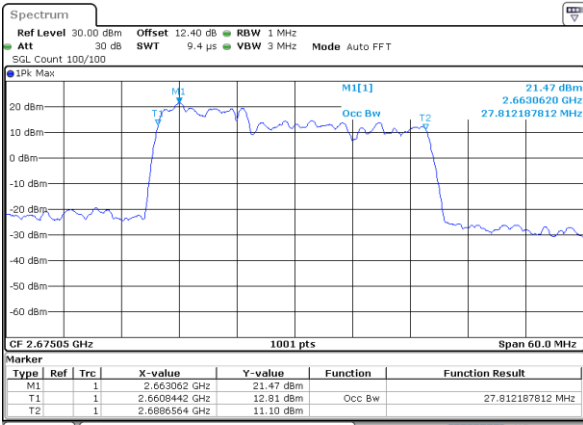

Highest Channel / 5MHz+20MHz

Date: 3..JUL.2020 04:26:17

Highest Channel / 10MHz+15MHz

Date: 3..JUL.2020 03:21:47

LTE Band 41C

16QAM

Lowest Channel / 10MHz+20MHz

Date: 3..JUL.2020 02:15:57

Lowest Channel / 15MHz+10MHz

Date: 3..JUL.2020 01:23:41

Middle Channel / 10MHz+20MHz

Date: 3..JUL.2020 02:28:44

Middle Channel / 15MHz+10MHz

Date: 3..JUL.2020 01:39:35

Highest Ch1 / 10MHz+20MHz

Date: 3..JUL.2020 02:44:00

Highest Channel / 15MHz+10MHz

Date: 3..JUL.2020 01:53:31

LTE Band 41C

16QAM

Lowest Channel / 15MHz+15MHz

Date: 3..JUL.2020 00:27:30

Lowest Channel / 15MHz+20MHz

Date: 2..JUL.2020 21:35:09