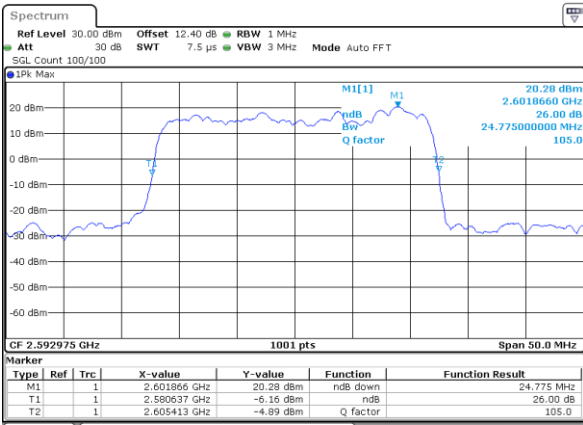

Middle Channel / 15MHz+15MHz

Date: 3..JUL.2020 00:42:25

Middle Channel / 15MHz+20MHz

Date: 2..JUL.2020 21:51:59

Highest Channel / 15MHz+15MHz

Date: 3..JUL.2020 00:58:48

Highest Channel / 15MHz+20MHz

Date: 2..JUL.2020 22:06:43

LTE Band 41C

64QAM

Lowest Channel / 20MHz+5MHz

Date: 2..JUL.2020 23:08:47

Lowest Channel / 20MHz+10MHz

Date: 2..JUL.2020 23:31:27

Middle Channel / 20MHz+5MHz

Date: 2..JUL.2020 23:04:09

Middle Channel / 20MHz+10MHz

Date: 2..JUL.2020 23:44:38

Highest Channel / 20MHz+5MHz

Date: 2..JUL.2020 22:29:15

Highest Channel / 20MHz+10MHz

Date: 2..JUL.2020 23:59:16

LTE Band 41C

64QAM

Lowest Channel / 20MHz+15MHz

Date: 2..JUL.2020 20:43:13

Lowest Channel / 20MHz+20MHz

Date: 2..JUL.2020 20:39:55

Middle Channel / 20MHz+15MHz

Date: 2..JUL.2020 20:59:51

Middle Channel / 20MHz+20MHz

Date: 2..JUL.2020 19:53:50