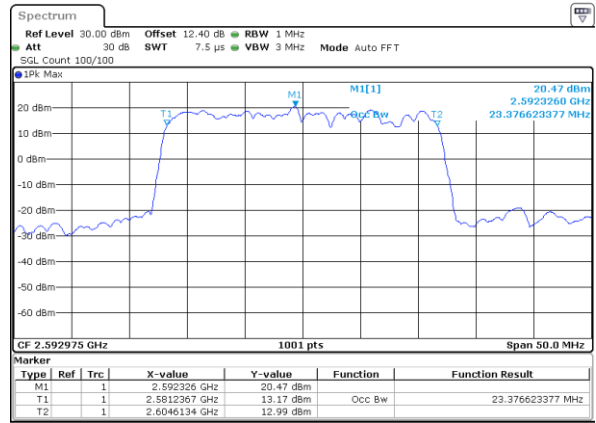

Middle Channel / 10MHz+15MHz

Date: 3..JUL.2020 03:07:53

Highest Channel / 5MHz+20MHz

Date: 3..JUL.2020 04:26:40

Highest Channel / 10MHz+15MHz

Date: 3..JUL.2020 03:22:10

LTE Band 41C

QPSK

Lowest Channel / 10MHz+20MHz

Date: 3..JUL.2020 02:15:34

Lowest Channel / 15MHz+10MHz

Date: 3..JUL.2020 01:23:19

Middle Channel / 10MHz+20MHz

Date: 3..JUL.2020 02:28:22

Middle Channel / 15MHz+10MHz

Date: 3..JUL.2020 01:39:12

Highest Channel / 10MHz+20MHz

Date: 3..JUL.2020 02:44:22

Highest Channel / 15MHz+10MHz

Date: 3..JUL.2020 01:53:53

LTE Band 41C

QPSK

Lowest Channel / 15MHz+15MHz

Date: 3..JUL.2020 00:27:07