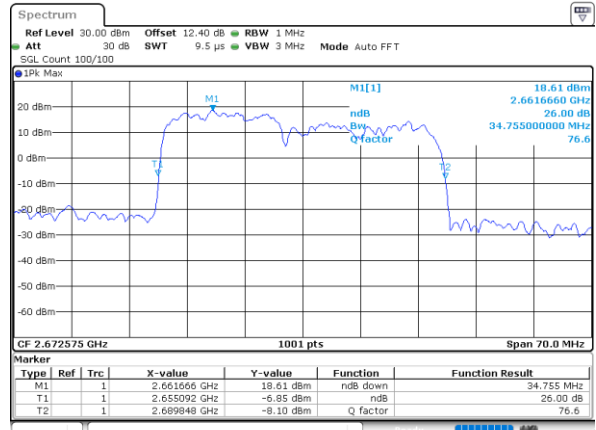

Highest Channel / 10MHz+20MHz

Date: 3..JUL.2020 02:45:07

Highest Channel / 15MHz+10MHz

Date: 3..JUL.2020 01:54:37

LTE Band 41C

16QAM

Lowest Channel / 15MHz+15MHz

Date: 3..JUL.2020 00:28:37

Lowest Channel / 15MHz+20MHz

Date: 2..JUL.2020 21:36:16

Middle Channel / 15MHz+15MHz

Date: 3..JUL.2020 00:42:47

Middle Channel / 15MHz+20MHz

Date: 2..JUL.2020 21:52:21

Highest Channel / 15MHz+15MHz

Date: 3..JUL.2020 00:58:26

Highest Channel / 15MHz+20MHz

Date: 2..JUL.2020 22:06:20

LTE Band 41C

16QAM

Lowest Channel / 20MHz+5MHz

Date: 2..JUL.2020 23:09:09

Lowest Channel / 20MHz+10MHz

Date: 2..JUL.2020 23:31:49