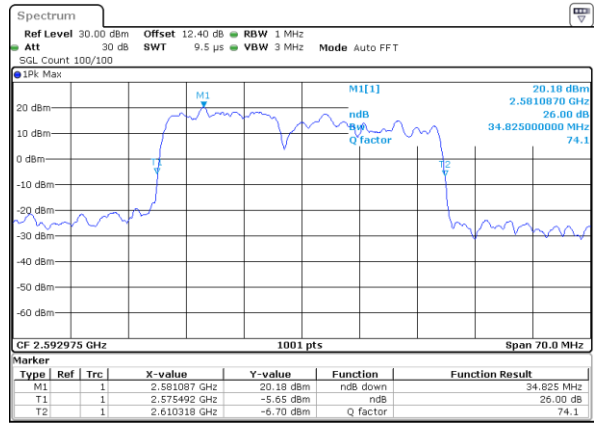

Middle Channel / 15MHz+10MHz

Date: 3..JUL.2020 01:41:04

Highest Channel / 10MHz+20MHz

Date: 3..JUL.2020 02:44:44

Highest Channel / 15MHz+10MHz

Date: 3..JUL.2020 01:54:15

LTE Band 41C

QPSK

Lowest Channel / 15MHz+15MHz

Date: 3..JUL.2020 00:28:59

Lowest Channel / 15MHz+20MHz

Date: 2..JUL.2020 21:36:38

Middle Channel / 15MHz+15MHz

Date: 3..JUL.2020 00:43:10

Middle Channel / 15MHz+20MHz

Date: 2..JUL.2020 21:52:44

Highest Channel / 15MHz+15MHz

Date: 3..JUL.2020 00:58:03

Highest Channel / 15MHz+20MHz

Date: 2..JUL.2020 22:05:58

LTE Band 41C

QPSK

Lowest Channel / 20MHz+5MHz

Date: 2..JUL.2020 23:09:32