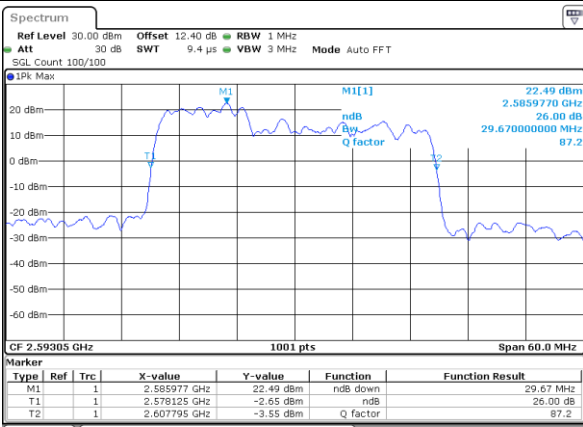

LTE Band 41C

QPSK

Lowest Channel / 10MHz+20MHz

Date: 3..JUL.2020 02:17:26

Lowest Channel / 15MHz+10MHz

Date: 3..JUL.2020 01:25:10

Middle Channel / 10MHz+20MHz

Date: 3..JUL.2020 02:13:14

Middle Channel / 15MHz+10MHz

Date: 3..JUL.2020 01:41:04

Highest Channel / 10MHz+20MHz

Date: 3..JUL.2020 02:44:44

Highest Channel / 15MHz+10MHz

Date: 3..JUL.2020 01:54:15

LTE Band 41C

QPSK