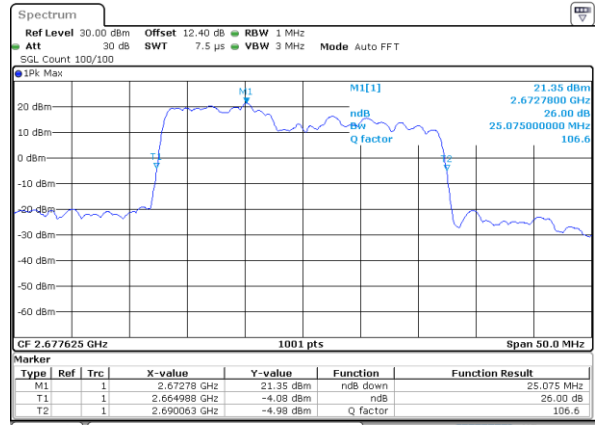

LTE Band 41C

16QAM

Lowest Channel / 5MHz+20MHz

Date: 3..JUL.2020 03:57:13

Lowest Channel / 10MHz+15MHz

Date: 3..JUL.2020 03:06:03

Middle Channel / 5MHz+20MHz

Date: 3..JUL.2020 04:12:17

Middle Channel / 10MHz+15MHz

Date: 3..JUL.2020 03:09:22

Highest Channel / 5MHz+20MHz

Date: 3..JUL.2020 04:27:24

Highest Channel / 10MHz+15MHz

Date: 3..JUL.2020 03:22:54

LTE Band 41C

16QAM

Lowest Channel / 10MHz+20MHz

Date: 3..JUL.2020 02:17:03

Lowest Channel / 15MHz+10MHz

Date: 3..JUL.2020 01:24:48

Middle Channel / 10MHz+20MHz

Date: 3..JUL.2020 02:29:51

Middle Channel / 15MHz+10MHz

Date: 3..JUL.2020 01:40:42

Highest Channel / 10MHz+20MHz

Date: 3..JUL.2020 02:45:07

Highest Channel / 15MHz+10MHz

Date: 3..JUL.2020 01:54:37

LTE Band 41C

16QAM

Lowest Channel / 15MHz+15MHz

Date: 3..JUL.2020 00:28:37