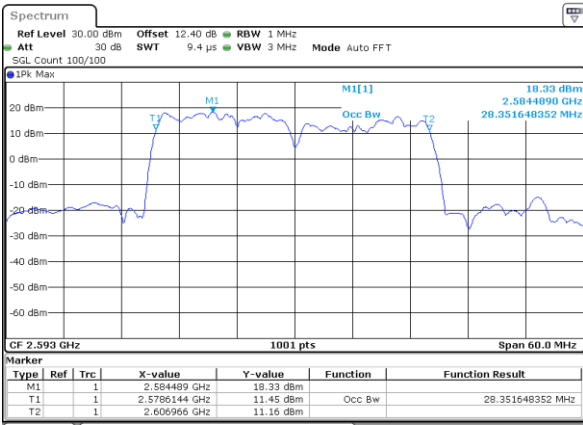

Highest Channel / 5MHz+20MHz

Date: 3..JUL.2020 04:26:17

Highest Channel / 10MHz+15MHz

Date: 3..JUL.2020 03:21:47

LTE Band 41C

16QAM

Lowest Channel / 10MHz+20MHz

Date: 3..JUL.2020 02:15:57

Lowest Channel / 15MHz+10MHz

Date: 3..JUL.2020 01:23:41

Middle Channel / 10MHz+20MHz

Date: 3..JUL.2020 02:28:44

Middle Channel / 15MHz+10MHz

Date: 3..JUL.2020 01:39:35

Highest Ch1 / 10MHz+20MHz

Date: 3..JUL.2020 02:44:00

Highest Channel / 15MHz+10MHz

Date: 3..JUL.2020 01:53:31

LTE Band 41C

16QAM

Lowest Channel / 15MHz+15MHz

Date: 3..JUL.2020 00:27:30

Lowest Channel / 15MHz+20MHz

Date: 2..JUL.2020 21:35:09

Middle Channel / 15MHz+15MHz

Date: 3..JUL.2020 00:41:40

Middle Channel / 15MHz+20MHz

Date: 2..JUL.2020 21:51:15

Highest Channel / 15MHz+15MHz

Date: 3..JUL.2020 00:57:19

Highest Channel / 15MHz+20MHz

Date: 2..JUL.2020 22:05:13