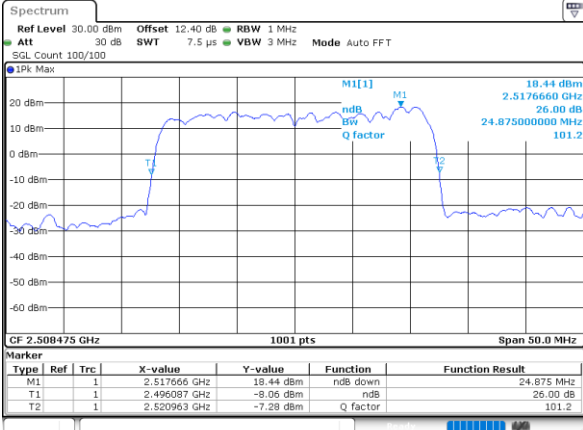

Highest Channel / 15MHz+15MHz

Date: 3..JUL.2020 00:58:03

Highest Channel / 15MHz+20MHz

Date: 2..JUL.2020 22:05:58

LTE Band 41C

QPSK

Lowest Channel / 20MHz+5MHz

Date: 2..JUL.2020 23:09:32