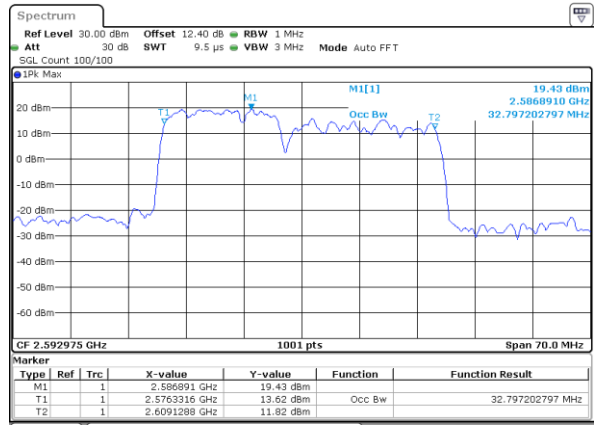

Highest Channel / 10MHz+20MHz

Date: 3..JUL.2020 02:44:22

Highest Channel / 15MHz+10MHz

Date: 3..JUL.2020 01:53:53

LTE Band 41C

QPSK

Lowest Channel / 15MHz+15MHz

Date: 3..JUL.2020 00:27:07

Lowest Channel / 15MHz+20MHz

Date: 2..JUL.2020 21:34:46

Middle Channel / 15MHz+15MHz

Date: 3..JUL.2020 00:41:18

Middle Channel / 15MHz+20MHz

Date: 2..JUL.2020 21:50:52

Highest Channel / 15MHz+15MHz

Date: 3..JUL.2020 00:57:41

Highest Channel / 15MHz+20MHz

Date: 2..JUL.2020 22:05:16

LTE Band 41C

QPSK

Lowest Channel / 20MHz+5MHz

Date: 2..JUL.2020 23:07:39

Lowest Channel / 20MHz+10MHz

Date: 2..JUL.2020 23:30:19