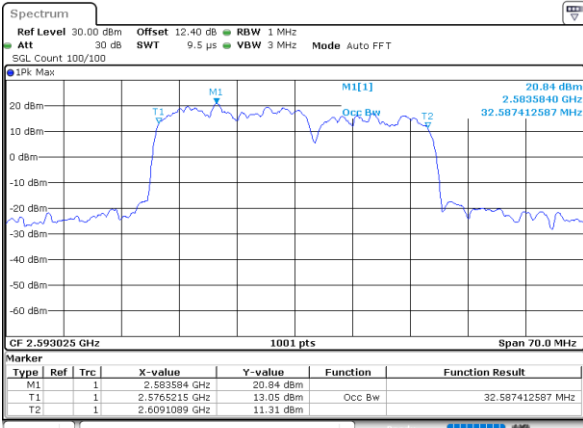

Middle Channel / 20MHz+5MHz

Date: 2..JUL.2020 23:03:02

Middle Channel / 20MHz+10MHz

Date: 2..JUL.2020 23:43:31

Highest Channel / 20MHz+5MHz

Date: 2..JUL.2020 22:28:08

Highest Channel / 20MHz+10MHz

Date: 2..JUL.2020 23:58:09

LTE Band 41C

QPSK

Lowest Channel / 20MHz+15MHz

Date: 2..JUL.2020 20:42:06

Lowest Channel / 20MHz+20MHz

Date: 2..JUL.2020 20:38:48

Middle Channel / 20MHz+15MHz

Date: 2..JUL.2020 20:58:44

Middle Channel / 20MHz+20MHz

Date: 2..JUL.2020 19:52:43

Highest Channel / 20MHz+15MHz

Date: 2..JUL.2020 21:13:22

Highest Channel / 20MHz+20MHz

Date: 2..JUL.2020 19:57:41

LTE Band 41C

16QAM