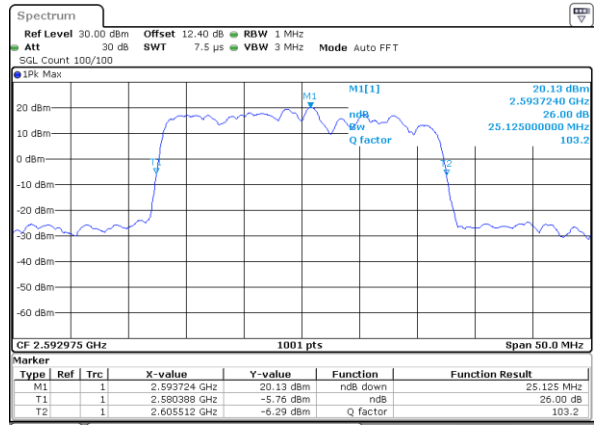

Middle Channel / 10MHz+15MHz

Date: 3..JUL.2020 03:09:22

Highest Channel / 5MHz+20MHz

Date: 3..JUL.2020 04:27:24

Highest Channel / 10MHz+15MHz

Date: 3..JUL.2020 03:22:54

LTE Band 41C

16QAM

Lowest Channel / 10MHz+20MHz

Date: 3..JUL.2020 02:17:03

Lowest Channel / 15MHz+10MHz

Date: 3..JUL.2020 01:24:48

Middle Channel / 10MHz+20MHz

Date: 3..JUL.2020 02:29:51

Middle Channel / 15MHz+10MHz

Date: 3..JUL.2020 01:40:42

Highest Channel / 10MHz+20MHz

Date: 3..JUL.2020 02:45:07

Highest Channel / 15MHz+10MHz

Date: 3..JUL.2020 01:54:37

LTE Band 41C

16QAM

Lowest Channel / 15MHz+15MHz

Date: 3..JUL.2020 00:28:37

Lowest Channel / 15MHz+20MHz

Date: 2..JUL.2020 21:36:16

Middle Channel / 15MHz+15MHz

Date: 3..JUL.2020 00:42:47

Middle Channel / 15MHz+20MHz

Date: 2..JUL.2020 21:52:21

Highest Channel / 15MHz+15MHz

Date: 3..JUL.2020 00:58:26