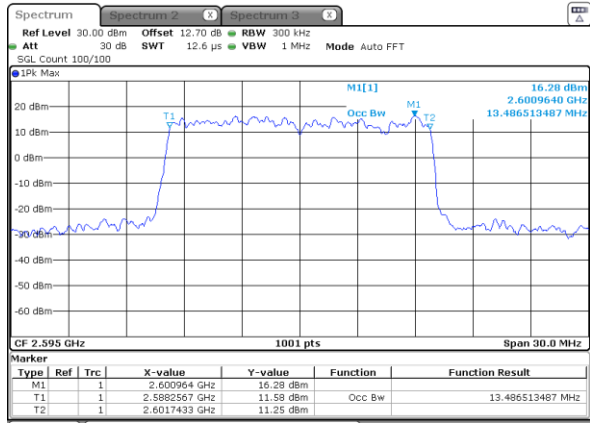

Lowest Channel / 10MHz / 16QAM

Date: 6 MAY 2020 00:53:26

Middle Channel / 10MHz / QPSK

Date: 6 MAY 2020 00:54:03

Middle Channel / 10MHz / 16QAM

Date: 6 MAY 2020 00:54:14

Highest Channel / 10MHz / QPSK

Date: 6 MAY 2020 00:54:49

Highest Channel / 10MHz / 16QAM

Date: 6 MAY 2020 00:55:02

LTE Band 38

Lowest Channel / 15MHz / QPSK

Date: 6 MAY 2020 00:55:39

Lowest Channel / 15MHz / 16QAM

Date: 6 MAY 2020 00:55:51

Middle Channel / 15MHz / QPSK

Date: 6 MAY 2020 00:56:27

Middle Channel / 15MHz / 16QAM

Date: 6 MAY 2020 00:56:39

Highest Channel / 15MHz / QPSK

Date: 6 MAY 2020 00:57:15

Highest Channel / 15MHz / 16QAM

Date: 6 MAY 2020 00:57:27

LTE Band 38