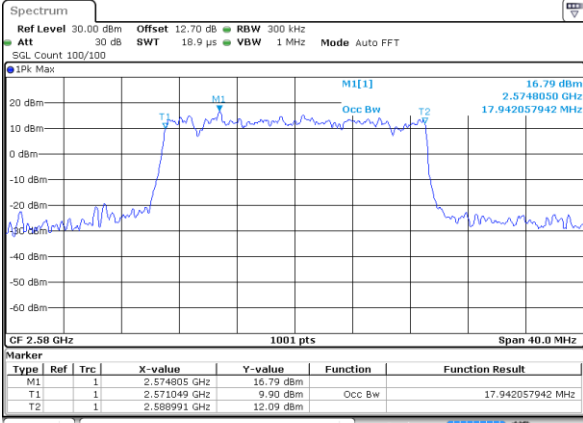

LTE Band 38

Lowest Channel / 20MHz / QPSK

Date: 15 MAY 2020 19:42:34