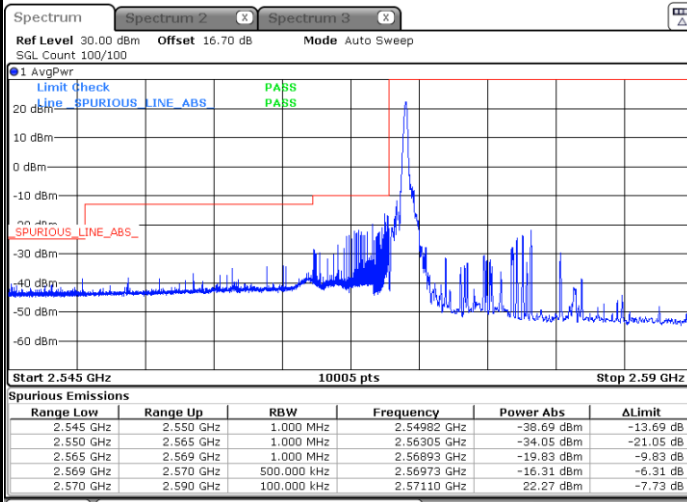

LTE Band 38 / 15MHz / 64QAM

Lowest Band Edge / 1 RB

Date: 6 MAY 2020 00:02:45

Highest Band Edge / 1 RB

Date: 6 MAY 2020 00:04:50

Lowest Band Edge / Full RB

Date: 6 MAY 2020 00:03:27

Highest Band Edge / Full RB

Date: 6 MAY 2020 00:04:08

LTE Band 38 / 20MHz / QPSK

Lowest Band Edge / 1 RB

Highest Band Edge / 1 RB

Date: 6 MAY 2020 00:05:32

Date: 6 MAY 2020 00:09:40

Lowest Band Edge / Full RB

Highest Band Edge / Full RB

Date: 6 MAY 2020 00:06:54

Date: 6 MAY 2020 00:08:17

LTE Band 38 / 20MHz / 16QAM

Lowest Band Edge / 1 RB

Date: 6 MAY 2020 00:06:13

Highest Band Edge / 1 RB

Date: 6 MAY 2020 00:10:21

Lowest Band Edge / Full RB

Date: 6 MAY 2020 00:07:36

Highest Band Edge / Full RB

Date: 6 MAY 2020 00:08:58