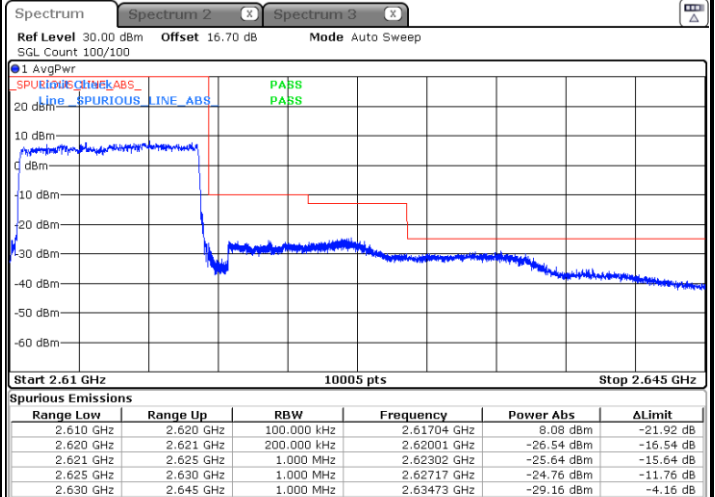

Highest Band Edge / Full RB

Date: 5 MAY 2020 23:44:07

LTE Band 38 / 5MHz / 64QAM

Lowest Band Edge / 1RB

Date: 5 MAY 2020 23:46:12

Highest Band Edge / 1 RB

Date: 5 MAY 2020 23:48:15

Lowest Band Edge / Full RB

Date: 5 MAY 2020 23:46:53

Highest Band Edge / Full RB

Date: 5 MAY 2020 23:47:34

LTE Band 38 / 10MHz / QPSK

Lowest Band Edge / 1 RB

Date: 5 MAY 2020 23:51:43

Highest Band Edge / 1 RB

Date: 5 MAY 2020 23:55:51

Lowest Band Edge / Full RB

Date: 5 MAY 2020 23:53:06

Highest Band Edge / Full RB

Date: 5 MAY 2020 23:54:29

LTE Band 38 / 10MHz / 16QAM

Lowest Band Edge / 1 RB

Date: 5 MAY 2020 23:52:24

Highest Band Edge / 1 RB

Date: 5 MAY 2020 23:56:33

Lowest Band Edge / Full RB

Date: 5 MAY 2020 23:53:47

Highest Band Edge / Full RB

Date: 5 MAY 2020 23:55:10

LTE Band 38 / 10MHz / 64QAM

Lowest Band Edge / 1 RB

Date: 5 MAY 2020 23:48:57