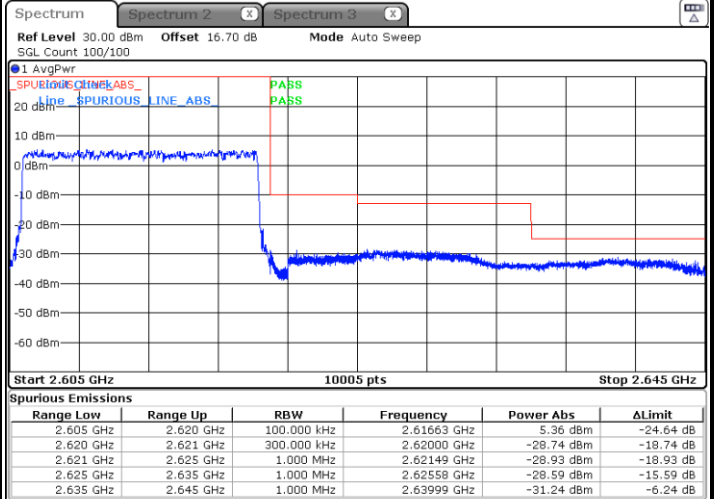

Highest Band Edge / 1 RB

Date: 5 MAY 2020 23:51:01

Lowest Band Edge / Full RB

Date: 5 MAY 2020 23:49:39

Highest Band Edge / Full RB

Date: 5 MAY 2020 23:50:20

LTE Band 38 / 15MHz / QPSK

Lowest Band Edge / 1 RB

Date: 5 MAY 2020 23:57:15

Highest Band Edge / 1 RB

Date: 6 MAY 2020 00:01:23

Lowest Band Edge / Full RB

Date: 5 MAY 2020 23:58:38

Highest Band Edge / Full RB

Date: 6 MAY 2020 00:00:00

LTE Band 38 / 15MHz / 16QAM

Lowest Band Edge / 1 RB

Date: 5 MAY 2020 23:57:56

Highest Band Edge / 1 RB

Date: 6 MAY 2020 00:02:04

Lowest Band Edge / Full RB

Date: 5 MAY 2020 23:59:19

Highest Band Edge / Full RB

Date: 6 MAY 2020 00:00:41

LTE Band 38 / 15MHz / 64QAM

Lowest Band Edge / 1 RB

Date: 6 MAY 2020 00:02:45

Highest Band Edge / 1 RB

Date: 6 MAY 2020 00:04:50

Lowest Band Edge / Full RB

Date: 6 MAY 2020 00:03:27

Highest Band Edge / Full RB