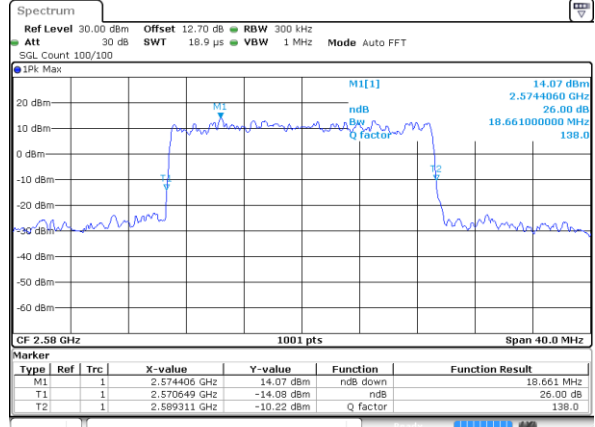

Highest Channel / 5MHz / 64QAM

Date: 15 MAY 2020 18:27:03

Highest Channel / 10MHz / 64QAM

Date: 15 MAY 2020 18:28:15

LTE Band 38

Lowest Channel / 15MHz / 64QAM

Date: 15 MAY 2020 18:28:40

Lowest Channel / 20MHz / 64QAM