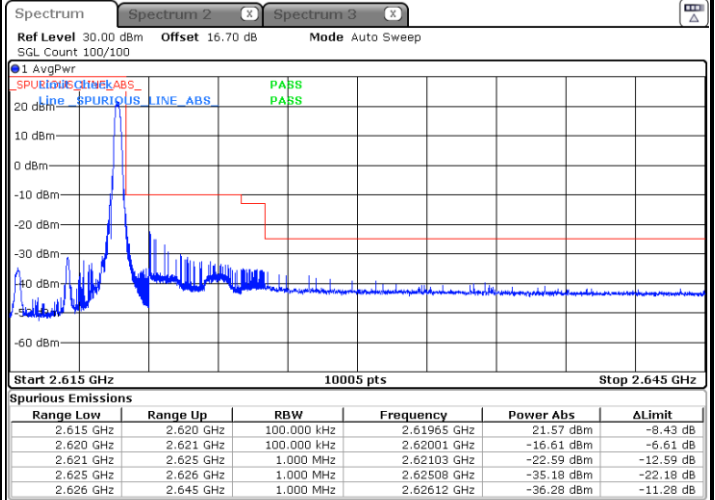

# Conducted Band Edge

LTE Band 38 / 5MHz / 16QAM

Lowest Band Edge / 1RB

Date: 5 MAY 2020 23:41:22

Highest Band Edge / 1 RB

Date: 5 MAY 2020 23:45:30

Lowest Band Edge / Full RB

Date: 5 MAY 2020 23:42:45

Highest Band Edge / Full RB

Date: 5 MAY 2020 23:44:07

LTE Band 38 / 5MHz / 64QAM

Lowest Band Edge / 1RB

Date: 5 MAY 2020 23:46:12

Highest Band Edge / 1 RB

Date: 5 MAY 2020 23:48:15

Lowest Band Edge / Full RB

Date: 5 MAY 2020 23:46:53

Highest Band Edge / Full RB

Date: 5 MAY 2020 23:47:34

LTE Band 38 / 10MHz / QPSK

Lowest Band Edge / 1 RB

Date: 5 MAY 2020 23:51:43

Highest Band Edge / 1 RB

Date: 5 MAY 2020 23:55:51

Lowest Band Edge / Full RB

Date: 5 MAY 2020 23:53:06

Highest Band Edge / Full RB

Date: 5 MAY 2020 23:54:29

LTE Band 38 / 10MHz / 16QAM

Lowest Band Edge / 1 RB

Date: 5 MAY 2020 23:52:24

Highest Band Edge / 1 RB