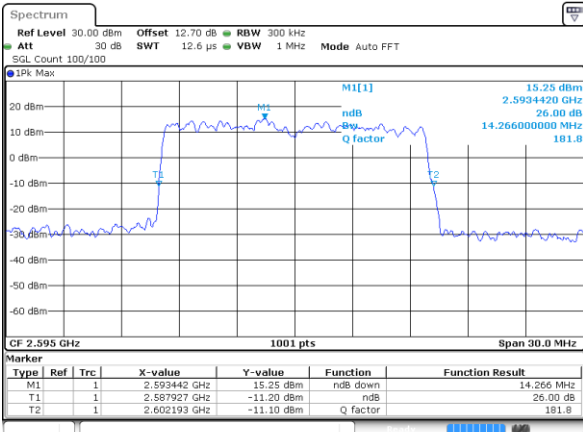

Middle Channel / 15MHz / 64QAM

Date: 15 MAY 2020 18:29:03