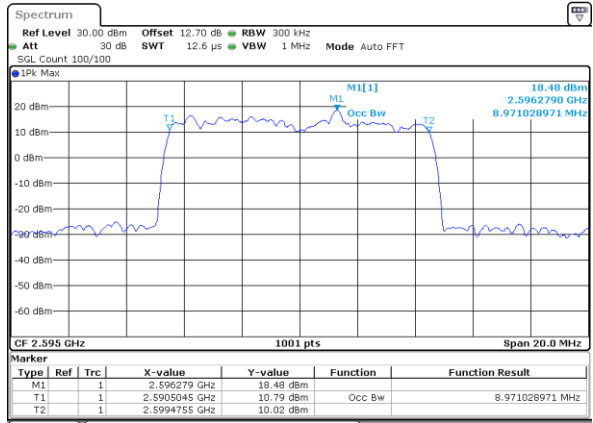

Highest Channel / 20MHz / QPSK

Date: 15 MAY 2020 19:44:09

Highest Channel / 20MHz / 16QAM

Date: 15 MAY 2020 19:44:22

LTE Band 38

Lowest Channel / 5MHz / 64QAM

Date: 15 MAY 2020 18:26:04

Lowest Channel / 10MHz / 64QAM

Date: 15 MAY 2020 18:27:16

Middle Channel / 5MHz / 64QAM

Date: 15 MAY 2020 18:26:27

Middle Channel / 10MHz / 64QAM

Date: 15 MAY 2020 18:27:40

Highest Channel / 5MHz / 64QAM

Date: 15 MAY 2020 18:26:51

Highest Channel / 10MHz / 64QAM