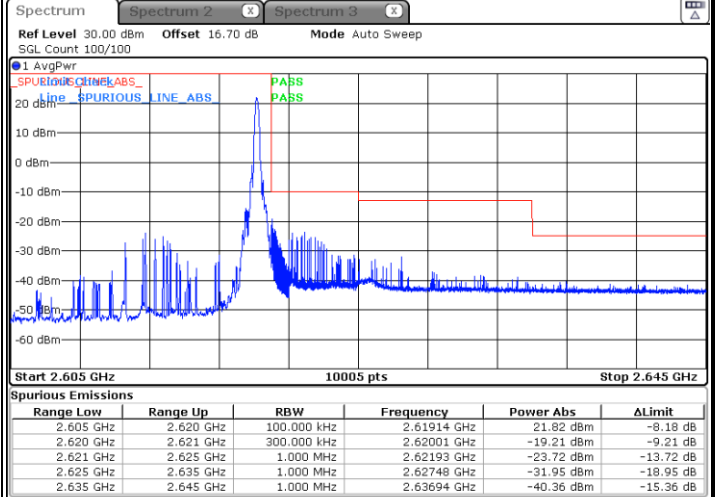

Date: 5 MAY 2020 23:57:15

Highest Band Edge / 1 RB

Date: 6 MAY 2020 00:01:23

Lowest Band Edge / Full RB

Date: 5 MAY 2020 23:58:38

Highest Band Edge / Full RB

Date: 6 MAY 2020 00:00:00

LTE Band 38 / 15MHz / 16QAM

Lowest Band Edge / 1 RB

Date: 5 MAY 2020 23:57:56

Highest Band Edge / 1 RB

Date: 6 MAY 2020 00:02:04

Lowest Band Edge / Full RB

Date: 5 MAY 2020 23:59:19

Highest Band Edge / Full RB

Date: 6 MAY 2020 00:00:41

LTE Band 38 / 15MHz / 64QAM

Lowest Band Edge / 1 RB

Date: 6 MAY 2020 00:02:45

Highest Band Edge / 1 RB

Date: 6 MAY 2020 00:04:50

Lowest Band Edge / Full RB

Date: 6 MAY 2020 00:03:27

Highest Band Edge / Full RB

Date: 6 MAY 2020 00:04:08

LTE Band 38 / 20MHz / QPSK

Lowest Band Edge / 1 RB

Highest Band Edge / 1 RB

Date: 6 MAY 2020 00:05:32

Date: 6 MAY 2020 00:09:40

Lowest Band Edge / Full RB

Highest Band Edge / Full RB