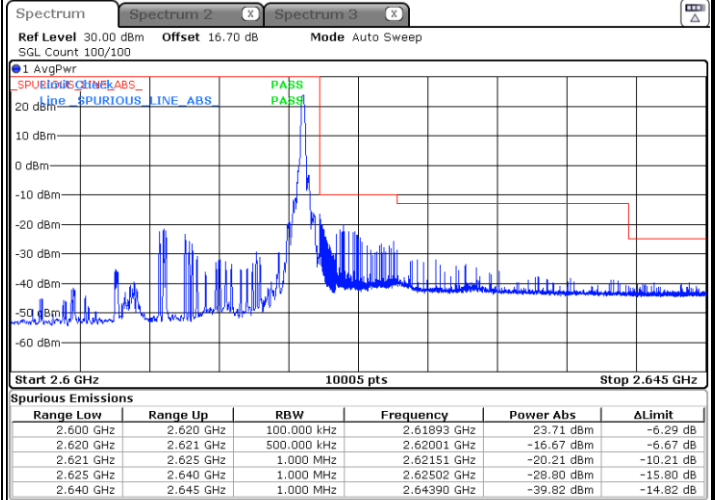

Lowest Band Edge / 1 RB

Date: 5 MAY 2020 23:57:56

Highest Band Edge / 1 RB

Date: 6 MAY 2020 00:02:04

Lowest Band Edge / Full RB

Date: 5 MAY 2020 23:59:19

Highest Band Edge / Full RB

Date: 6 MAY 2020 00:00:41

LTE Band 38 / 15MHz / 64QAM

Lowest Band Edge / 1 RB

Date: 6 MAY 2020 00:02:45

Highest Band Edge / 1 RB

Date: 6 MAY 2020 00:04:50

Lowest Band Edge / Full RB

Date: 6 MAY 2020 00:03:27

Highest Band Edge / Full RB

Date: 6 MAY 2020 00:04:08

LTE Band 38 / 20MHz / QPSK

Lowest Band Edge / 1 RB

Highest Band Edge / 1 RB

Date: 6 MAY 2020 00:05:32

Date: 6 MAY 2020 00:09:40

Lowest Band Edge / Full RB

Highest Band Edge / Full RB

Date: 6 MAY 2020 00:06:54

Date: 6 MAY 2020 00:08:17

LTE Band 38 / 20MHz / 16QAM

Lowest Band Edge / 1 RB

Date: 6 MAY 2020 00:06:13

Highest Band Edge / 1 RB

Date: 6 MAY 2020 00:10:21

Lowest Band Edge / Full RB