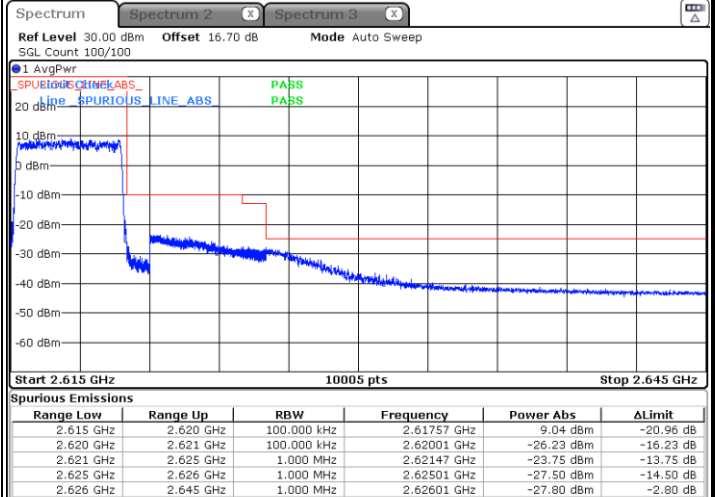

Middle Channel / 20MHz / 64QAM

Date: 15 MAY 2020 18:30:04

Highest Channel / 15MHz / 64QAM

Date: 15 MAY 2020 18:29:15

Highest Channel / 20MHz / 64QAM

Date: 15 MAY 2020 18:30:27

# Conducted Band Edge

LTE Band 38 / 5MHz / 16QAM

Lowest Band Edge / 1RB

Date: 5 MAY 2020 23:41:22

Highest Band Edge / 1 RB

Date: 5 MAY 2020 23:45:30

Lowest Band Edge / Full RB

Date: 5 MAY 2020 23:42:45

Highest Band Edge / Full RB

Date: 5 MAY 2020 23:44:07

LTE Band 38 / 5MHz / 64QAM

Lowest Band Edge / 1RB

Date: 5 MAY 2020 23:46:12

Highest Band Edge / 1 RB

Date: 5 MAY 2020 23:48:15

Lowest Band Edge / Full RB

Date: 5 MAY 2020 23:46:53

Highest Band Edge / Full RB

Date: 5 MAY 2020 23:47:34

LTE Band 38 / 10MHz / QPSK

Lowest Band Edge / 1 RB

Date: 5 MAY 2020 23:51:43

Highest Band Edge / 1 RB

Date: 5 MAY 2020 23:55:51