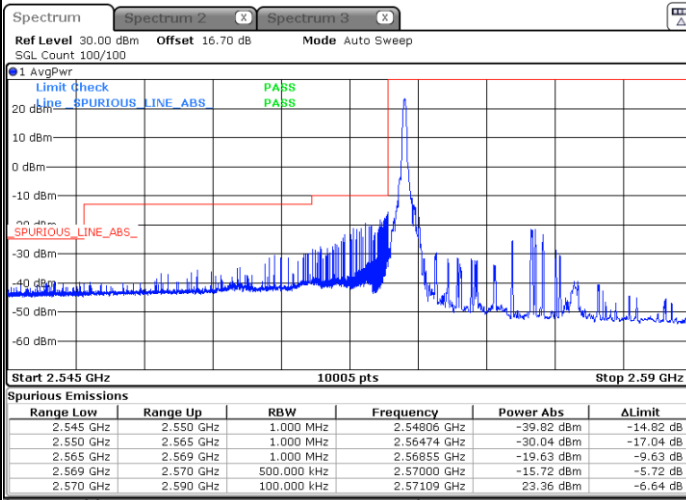

Lowest Band Edge / 1 RB

Date: 5 MAY 2020 23:57:56

Highest Band Edge / 1 RB

Date: 6 MAY 2020 00:02:04

Lowest Band Edge / Full RB

Date: 5 MAY 2020 23:59:19

Highest Band Edge / Full RB

Date: 6 MAY 2020 00:00:41

LTE Band 38 / 15MHz / 64QAM

Lowest Band Edge / 1 RB

Date: 6 MAY 2020 00:02:45

Highest Band Edge / 1 RB

Date: 6 MAY 2020 00:04:50

Lowest Band Edge / Full RB

Date: 6 MAY 2020 00:03:27

Highest Band Edge / Full RB

Date: 6 MAY 2020 00:04:08

LTE Band 38 / 20MHz / QPSK

Lowest Band Edge / 1 RB

Highest Band Edge / 1 RB

Date: 6 MAY 2020 00:05:32

Date: 6 MAY 2020 00:09:40

Lowest Band Edge / Full RB

Highest Band Edge / Full RB

Date: 6 MAY 2020 00:06:54

Date: 6 MAY 2020 00:08:17

LTE Band 38 / 20MHz / 16QAM

Lowest Band Edge / 1 RB

Date: 6 MAY 2020 00:06:13

Highest Band Edge / 1 RB

Date: 6 MAY 2020 00:10:21

Lowest Band Edge / Full RB