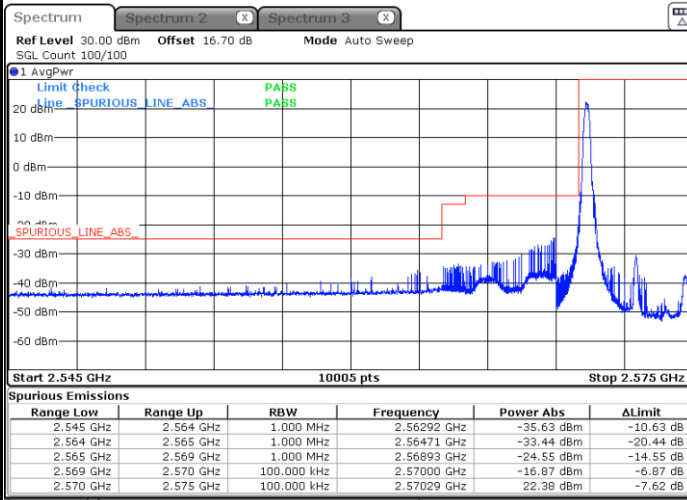

# Conducted Band Edge

LTE Band 38 / 5MHz / 16QAM

Lowest Band Edge / 1RB

Date: 5 MAY 2020 23:41:22

Highest Band Edge / 1 RB

Date: 5 MAY 2020 23:45:30

Lowest Band Edge / Full RB

Date: 5 MAY 2020 23:42:45

Highest Band Edge / Full RB

Date: 5 MAY 2020 23:44:07

LTE Band 38 / 5MHz / 64QAM

Lowest Band Edge / 1RB

Date: 5 MAY 2020 23:46:12

Highest Band Edge / 1 RB

Date: 5 MAY 2020 23:48:15

Lowest Band Edge / Full RB

Date: 5 MAY 2020 23:46:53

Highest Band Edge / Full RB

Date: 5 MAY 2020 23:47:34

LTE Band 38 / 10MHz / QPSK

Lowest Band Edge / 1 RB

Date: 5 MAY 2020 23:51:43

Highest Band Edge / 1 RB

Date: 5 MAY 2020 23:55:51

Lowest Band Edge / Full RB

Date: 5 MAY 2020 23:53:06

Highest Band Edge / Full RB

Date: 5 MAY 2020 23:54:29

LTE Band 38 / 10MHz / 16QAM

Lowest Band Edge / 1 RB

Date: 5 MAY 2020 23:52:24

Highest Band Edge / 1 RB