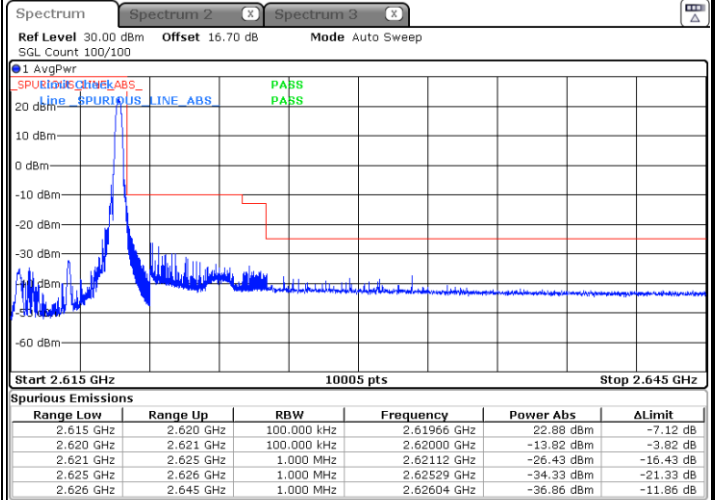

# Conducted Band Edge

LTE Band 38 / 5MHz / 16QAM

Lowest Band Edge / 1RB

Date: 5 MAY 2020 23:41:22

Highest Band Edge / 1 RB

Date: 5 MAY 2020 23:45:30

Lowest Band Edge / Full RB

Date: 5 MAY 2020 23:42:45

Highest Band Edge / Full RB

Date: 5 MAY 2020 23:44:07

LTE Band 38 / 5MHz / 64QAM

Lowest Band Edge / 1RB

Date: 5 MAY 2020 23:46:12

Highest Band Edge / 1 RB

Date: 5 MAY 2020 23:48:15

Lowest Band Edge / Full RB

Date: 5 MAY 2020 23:46:53

Highest Band Edge / Full RB

Date: 5 MAY 2020 23:47:34

LTE Band 38 / 10MHz / QPSK

Lowest Band Edge / 1 RB

Date: 5 MAY 2020 23:51:43

Highest Band Edge / 1 RB

Date: 5 MAY 2020 23:55:51

Lowest Band Edge / Full RB

Date: 5 MAY 2020 23:53:06

Highest Band Edge / Full RB

Date: 5 MAY 2020 23:54:29

LTE Band 38 / 10MHz / 16QAM

Lowest Band Edge / 1 RB

Date: 5 MAY 2020 23:52:24

Highest Band Edge / 1 RB