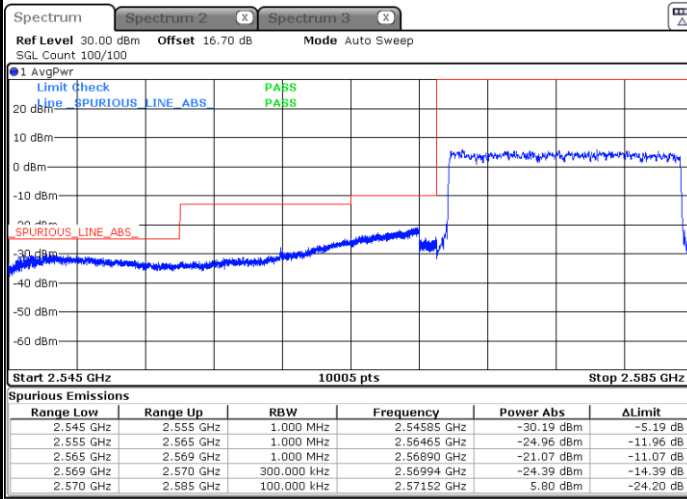

Date: 5 MAY 2020 23:56:33

Lowest Band Edge / Full RB

Date: 5 MAY 2020 23:53:47

Highest Band Edge / Full RB

Date: 5 MAY 2020 23:55:10

LTE Band 38 / 10MHz / 64QAM

Lowest Band Edge / 1 RB

Date: 5 MAY 2020 23:48:57

Highest Band Edge / 1 RB

Date: 5 MAY 2020 23:51:01

Lowest Band Edge / Full RB

Date: 5 MAY 2020 23:49:39

Highest Band Edge / Full RB

Date: 5 MAY 2020 23:50:20

LTE Band 38 / 15MHz / QPSK

Lowest Band Edge / 1 RB

Date: 5 MAY 2020 23:57:15

Highest Band Edge / 1 RB

Date: 6 MAY 2020 00:01:23

Lowest Band Edge / Full RB

Date: 5 MAY 2020 23:58:38

Highest Band Edge / Full RB

Date: 6 MAY 2020 00:00:00

LTE Band 38 / 15MHz / 16QAM

Lowest Band Edge / 1 RB

Date: 5 MAY 2020 23:57:56

Highest Band Edge / 1 RB

Date: 6 MAY 2020 00:02:04

Lowest Band Edge / Full RB

Date: 5 MAY 2020 23:59:19

Highest Band Edge / Full RB

Date: 6 MAY 2020 00:00:41