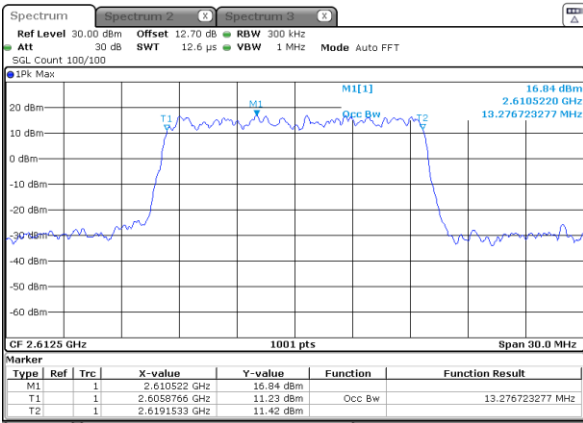

Highest Channel / 10MHz / 16QAM

Date: 6 MAY 2020 00:55:02

LTE Band 38

Lowest Channel / 15MHz / QPSK

Date: 6 MAY 2020 00:55:39

Lowest Channel / 15MHz / 16QAM

Date: 6 MAY 2020 00:55:51

Middle Channel / 15MHz / QPSK

Date: 6 MAY 2020 00:56:27

Middle Channel / 15MHz / 16QAM

Date: 6 MAY 2020 00:56:39

Highest Channel / 15MHz / QPSK

Date: 6 MAY 2020 00:57:15

Highest Channel / 15MHz / 16QAM

Date: 6 MAY 2020 00:57:27

LTE Band 38