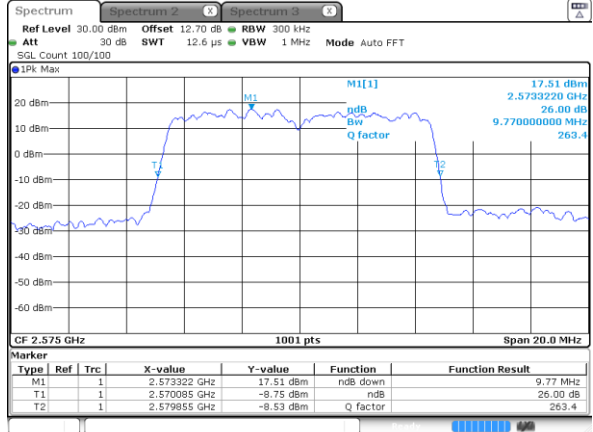

LTE Band 38

Lowest Channel / 10MHz / QPSK

Date: 6 MAY 2020 00:53:39

Lowest Channel / 10MHz / 16QAM

Date: 6 MAY 2020 00:53:51

Middle Channel / 10MHz / QPSK

Date: 6 MAY 2020 00:54:26

Middle Channel / 10MHz / 16QAM

Date: 6 MAY 2020 00:54:37

Highest Channel / 10MHz / QPSK

Date: 6 MAY 2020 00:55:14

Highest Channel / 10MHz / 16QAM

Date: 6 MAY 2020 00:55:26

LTE Band 38

Lowest Channel / 15MHz / QPSK

Date: 6 MAY 2020 00:56:03