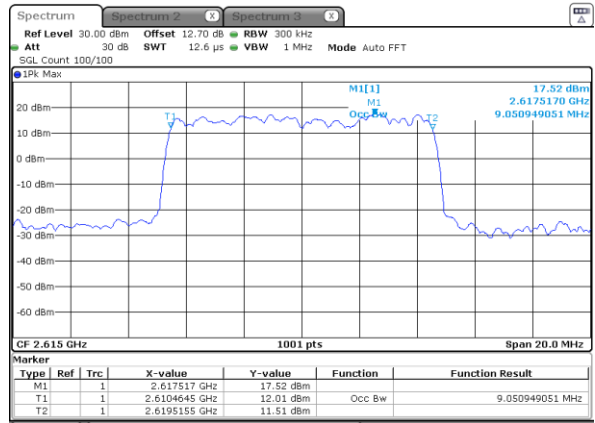

Date: 6 MAY 2020 00:51:50

Highest Channel / 5MHz / QPSK

Date: 6 MAY 2020 00:52:25

Highest Channel / 5MHz / 16QAM

Date: 6 MAY 2020 00:52:37

LTE Band 38

Lowest Channel / 10MHz / QPSK

Date: 6 MAY 2020 00:53:14

Lowest Channel / 10MHz / 16QAM

Date: 6 MAY 2020 00:53:26

Middle Channel / 10MHz / QPSK

Date: 6 MAY 2020 00:54:03

Middle Channel / 10MHz / 16QAM

Date: 6 MAY 2020 00:54:14

Highest Channel / 10MHz / QPSK

Date: 6 MAY 2020 00:54:49

Highest Channel / 10MHz / 16QAM

Date: 6 MAY 2020 00:55:02

LTE Band 38

Lowest Channel / 15MHz / QPSK

Date: 6 MAY 2020 00:55:39

Lowest Channel / 15MHz / 16QAM

Date: 6 MAY 2020 00:55:51

Middle Channel / 15MHz / QPSK

Date: 6 MAY 2020 00:56:27

Middle Channel / 15MHz / 16QAM

Date: 6 MAY 2020 00:56:39

Highest Channel / 15MHz / QPSK

Date: 6 MAY 2020 00:57:15

Highest Channel / 15MHz / 16QAM

Date: 6 MAY 2020 00:57:27

LTE Band 38