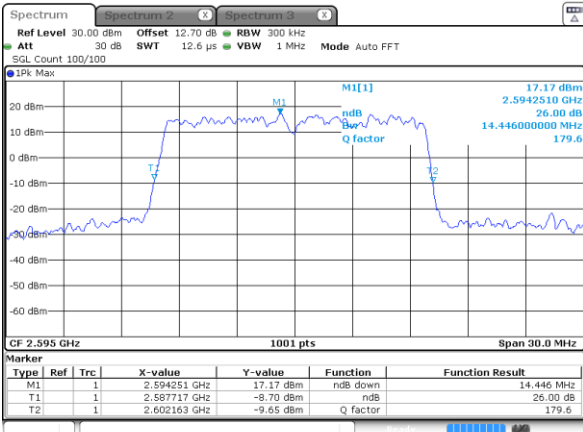

Middle Channel / 15MHz / QPSK

Date: 6 MAY 2020 00:56:51