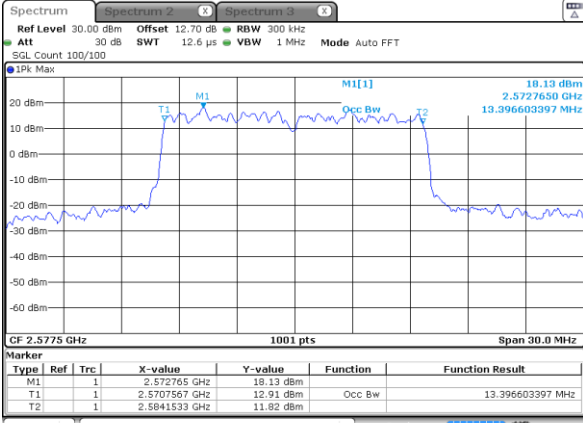

Highest Channel / 10MHz / 16QAM

Date: 6 MAY 2020 00:55:02

LTE Band 38

Lowest Channel / 15MHz / QPSK

Date: 6 MAY 2020 00:55:39

Lowest Channel / 15MHz / 16QAM

Date: 6 MAY 2020 00:55:51

Middle Channel / 15MHz / QPSK

Date: 6 MAY 2020 00:56:27

Middle Channel / 15MHz / 16QAM

Date: 6 MAY 2020 00:56:39

Highest Channel / 15MHz / QPSK

Date: 6 MAY 2020 00:57:15

Highest Channel / 15MHz / 16QAM

Date: 6 MAY 2020 00:57:27

LTE Band 38