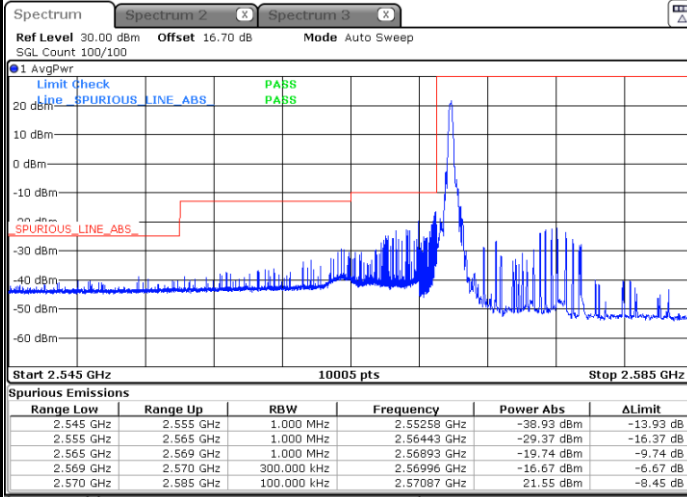

Date: 5 MAY 2020 23:57:15

Highest Band Edge / 1 RB

Date: 6 MAY 2020 00:01:23

Lowest Band Edge / Full RB

Date: 5 MAY 2020 23:58:38

Highest Band Edge / Full RB

Date: 6 MAY 2020 00:00:00

LTE Band 38 / 15MHz / 16QAM

Lowest Band Edge / 1 RB

Date: 5 MAY 2020 23:57:56

Highest Band Edge / 1 RB

Date: 6 MAY 2020 00:02:04

Lowest Band Edge / Full RB

Date: 5 MAY 2020 23:59:19

Highest Band Edge / Full RB

Date: 6 MAY 2020 00:00:41

LTE Band 38 / 15MHz / 64QAM

Lowest Band Edge / 1 RB

Date: 6 MAY 2020 00:02:45

Highest Band Edge / 1 RB

Date: 6 MAY 2020 00:04:50

Lowest Band Edge / Full RB

Date: 6 MAY 2020 00:03:27

Highest Band Edge / Full RB

Date: 6 MAY 2020 00:04:08

LTE Band 38 / 20MHz / QPSK

Lowest Band Edge / 1 RB

Highest Band Edge / 1 RB

Date: 6 MAY 2020 00:05:32

Date: 6 MAY 2020 00:09:40

Lowest Band Edge / Full RB

Highest Band Edge / Full RB