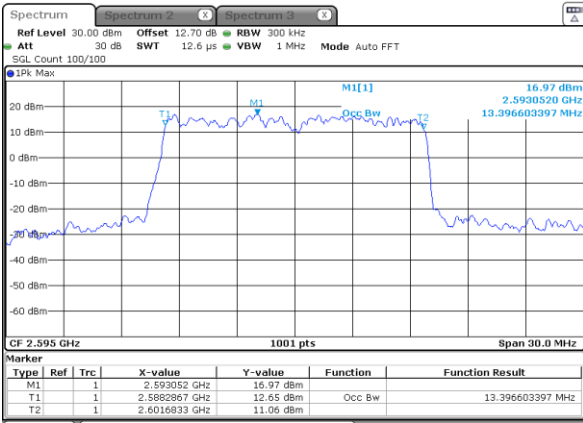

Highest Channel / 10MHz / 16QAM

Date: 6 MAY 2020 00:55:02

LTE Band 38

Lowest Channel / 15MHz / QPSK

Date: 6 MAY 2020 00:55:39

Lowest Channel / 15MHz / 16QAM

Date: 6 MAY 2020 00:55:51

Middle Channel / 15MHz / QPSK

Date: 6 MAY 2020 00:56:27

Middle Channel / 15MHz / 16QAM

Date: 6 MAY 2020 00:56:39

Highest Channel / 15MHz / QPSK

Date: 6 MAY 2020 00:57:15

Highest Channel / 15MHz / 16QAM

Date: 6 MAY 2020 00:57:27

LTE Band 38