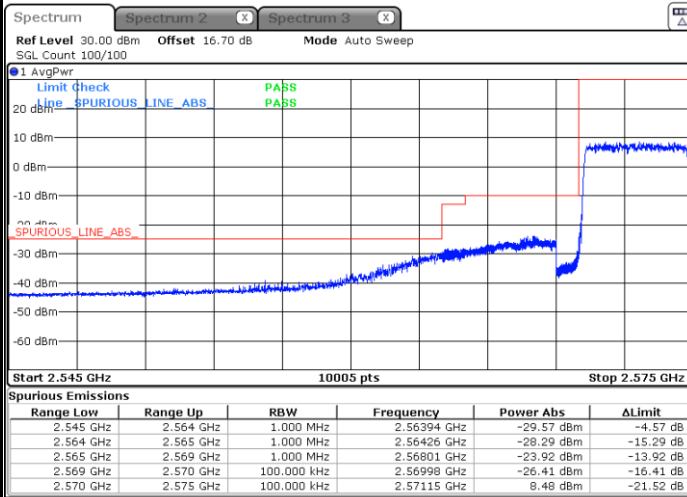

# Conducted Band Edge

LTE Band 38 / 5MHz / 16QAM

Lowest Band Edge / 1RB

Date: 5 MAY 2020 23:41:22

Highest Band Edge / 1 RB

Date: 5 MAY 2020 23:45:30

Lowest Band Edge / Full RB

Date: 5 MAY 2020 23:42:45

Highest Band Edge / Full RB

Date: 5 MAY 2020 23:44:07

LTE Band 38 / 5MHz / 64QAM

Lowest Band Edge / 1RB

Date: 5 MAY 2020 23:46:12

Highest Band Edge / 1 RB

Date: 5 MAY 2020 23:48:15

Lowest Band Edge / Full RB

Date: 5 MAY 2020 23:46:53

Highest Band Edge / Full RB

Date: 5 MAY 2020 23:47:34

LTE Band 38 / 10MHz / QPSK

Lowest Band Edge / 1 RB

Date: 5 MAY 2020 23:51:43

Highest Band Edge / 1 RB

Date: 5 MAY 2020 23:55:51

Lowest Band Edge / Full RB

Date: 5 MAY 2020 23:53:06

Highest Band Edge / Full RB

Date: 5 MAY 2020 23:54:29

LTE Band 38 / 10MHz / 16QAM

Lowest Band Edge / 1 RB

Date: 5 MAY 2020 23:52:24

Highest Band Edge / 1 RB