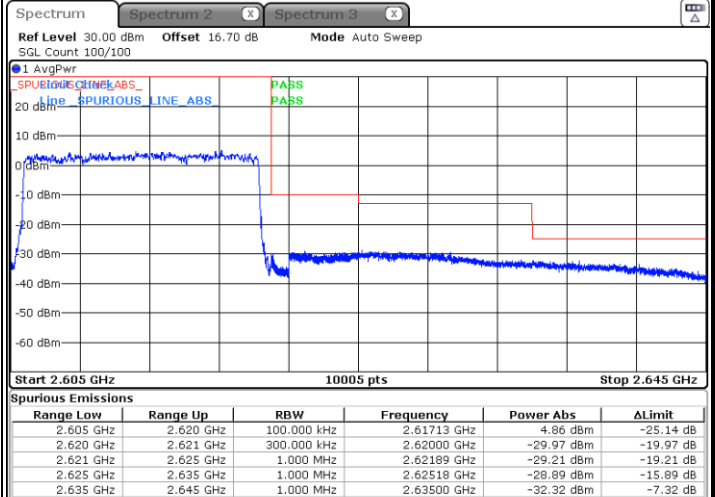

Date: 5 MAY 2020 23:57:15

Highest Band Edge / 1 RB

Date: 6 MAY 2020 00:01:23

Lowest Band Edge / Full RB

Date: 5 MAY 2020 23:58:38

Highest Band Edge / Full RB

Date: 6 MAY 2020 00:00:00

LTE Band 38 / 15MHz / 16QAM

Lowest Band Edge / 1 RB

Date: 5 MAY 2020 23:57:56

Highest Band Edge / 1 RB

Date: 6 MAY 2020 00:02:04

Lowest Band Edge / Full RB

Date: 5 MAY 2020 23:59:19

Highest Band Edge / Full RB

Date: 6 MAY 2020 00:00:41

LTE Band 38 / 15MHz / 64QAM

Lowest Band Edge / 1 RB

Date: 6 MAY 2020 00:02:45

Highest Band Edge / 1 RB

Date: 6 MAY 2020 00:04:50

Lowest Band Edge / Full RB

Date: 6 MAY 2020 00:03:27

Highest Band Edge / Full RB

Date: 6 MAY 2020 00:04:08

LTE Band 38 / 20MHz / QPSK

Lowest Band Edge / 1 RB

Highest Band Edge / 1 RB

Date: 6 MAY 2020 00:05:32

Date: 6 MAY 2020 00:09:40

Lowest Band Edge / Full RB

Highest Band Edge / Full RB