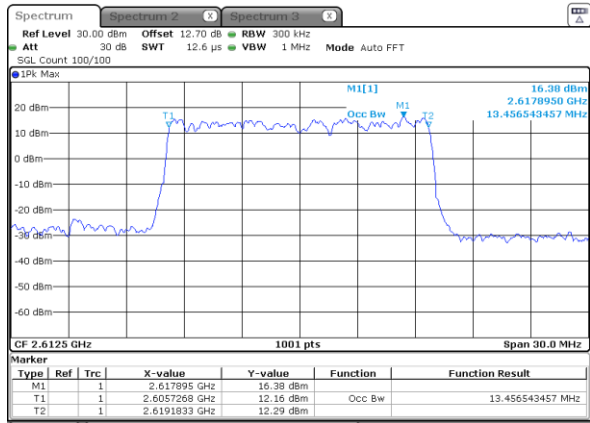

Highest Channel / 10MHz / 16QAM

Date: 6 MAY 2020 00:55:02

LTE Band 38

Lowest Channel / 15MHz / QPSK

Date: 6 MAY 2020 00:55:39

Lowest Channel / 15MHz / 16QAM

Date: 6 MAY 2020 00:55:51

Middle Channel / 15MHz / QPSK

Date: 6 MAY 2020 00:56:27

Middle Channel / 15MHz / 16QAM

Date: 6 MAY 2020 00:56:39

Highest Channel / 15MHz / QPSK

Date: 6 MAY 2020 00:57:15

Highest Channel / 15MHz / 16QAM

Date: 6 MAY 2020 00:57:27

LTE Band 38

Lowest Channel / 20MHz / QPSK

Date: 15 MAY 2020 19:42:34

Lowest Channel / 20MHz / 16QAM

Date: 15 MAY 2020 19:42:47

Middle Channel / 20MHz / QPSK

Date: 15 MAY 2020 19:43:23

Middle Channel / 20MHz / 16QAM

Date: 15 MAY 2020 19:43:34

Highest Channel / 20MHz / QPSK

Date: 15 MAY 2020 19:44:09

Highest Channel / 20MHz / 16QAM

Date: 15 MAY 2020 19:44:22

LTE Band 38

Lowest Channel / 5MHz / 64QAM

Date: 15 MAY 2020 18:26:04

Lowest Channel / 10MHz / 64QAM