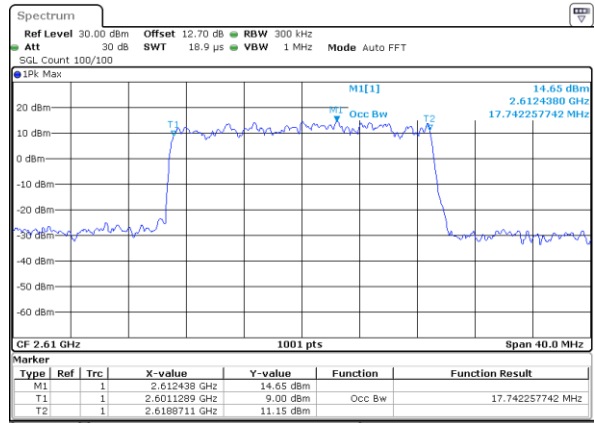

Date: 6 MAY 2020 00:56:27

Middle Channel / 15MHz / 16QAM

Date: 6 MAY 2020 00:56:39

Highest Channel / 15MHz / QPSK

Date: 6 MAY 2020 00:57:15

Highest Channel / 15MHz / 16QAM

Date: 6 MAY 2020 00:57:27

LTE Band 38

Lowest Channel / 20MHz / QPSK

Date: 15 MAY 2020 19:42:34

Lowest Channel / 20MHz / 16QAM

Date: 15 MAY 2020 19:42:47

Middle Channel / 20MHz / QPSK

Date: 15 MAY 2020 19:43:23

Middle Channel / 20MHz / 16QAM

Date: 15 MAY 2020 19:43:34

Highest Channel / 20MHz / QPSK

Date: 15 MAY 2020 19:44:09

Highest Channel / 20MHz / 16QAM

Date: 15 MAY 2020 19:44:22

LTE Band 38

Lowest Channel / 5MHz / 64QAM

Date: 15 MAY 2020 18:26:04

Lowest Channel / 10MHz / 64QAM