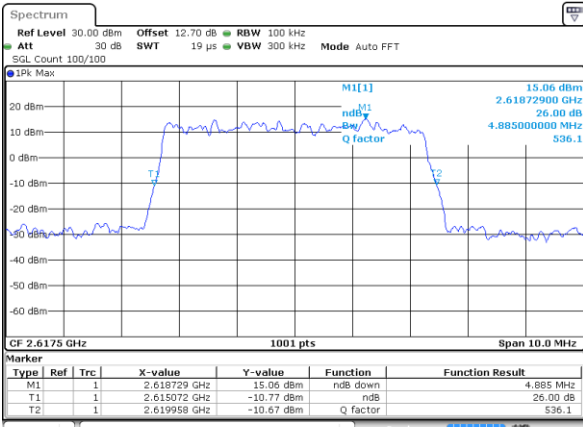

Lowest Channel / 5MHz / 64QAM

Date: 15 MAY 2020 18:26:16

Lowest Channel / 10MHz / 64QAM

Date: 15 MAY 2020 18:27:28

Middle Channel / 5MHz / 64QAM

Date: 15 MAY 2020 18:26:39

Middle Channel / 10MHz / 64QAM

Date: 15 MAY 2020 18:27:51

Highest Channel / 5MHz / 64QAM

Date: 15 MAY 2020 18:27:03

Highest Channel / 10MHz / 64QAM

Date: 15 MAY 2020 18:28:15

LTE Band 38

Lowest Channel / 15MHz / 64QAM

Date: 15 MAY 2020 18:28:40

Lowest Channel / 20MHz / 64QAM