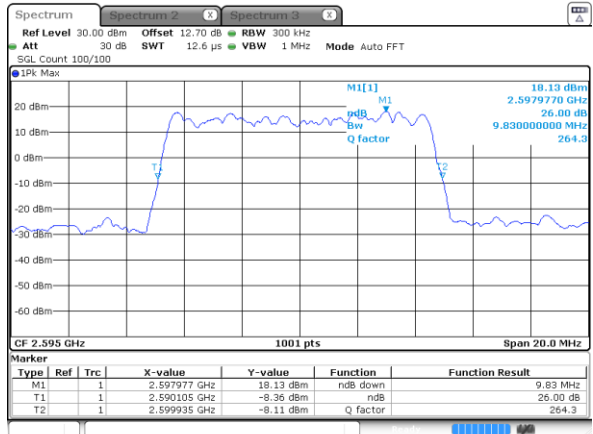

LTE Band 38

Lowest Channel / 10MHz / QPSK

Date: 6 MAY 2020 00:53:39

Lowest Channel / 10MHz / 16QAM

Date: 6 MAY 2020 00:53:51

Middle Channel / 10MHz / QPSK

Date: 6 MAY 2020 00:54:26

Middle Channel / 10MHz / 16QAM

Date: 6 MAY 2020 00:54:37

Highest Channel / 10MHz / QPSK

Date: 6 MAY 2020 00:55:14

Highest Channel / 10MHz / 16QAM

Date: 6 MAY 2020 00:55:26

LTE Band 38

Lowest Channel / 15MHz / QPSK

Date: 6 MAY 2020 00:56:03