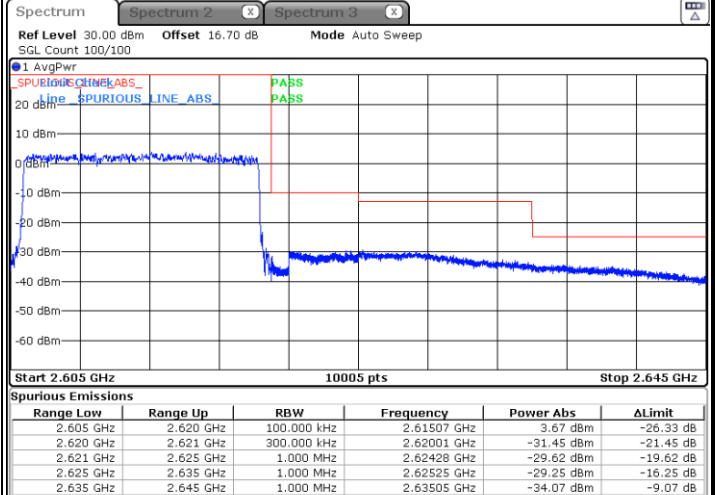

Lowest Band Edge / 1 RB

Date: 5 MAY 2020 23:57:56

Highest Band Edge / 1 RB

Date: 6 MAY 2020 00:02:04

Lowest Band Edge / Full RB

Date: 5 MAY 2020 23:59:19

Highest Band Edge / Full RB

Date: 6 MAY 2020 00:00:41

LTE Band 38 / 15MHz / 64QAM

Lowest Band Edge / 1 RB

Date: 6 MAY 2020 00:02:45

Highest Band Edge / 1 RB

Date: 6 MAY 2020 00:04:50

Lowest Band Edge / Full RB

Date: 6 MAY 2020 00:03:27

Highest Band Edge / Full RB

Date: 6 MAY 2020 00:04:08

LTE Band 38 / 20MHz / QPSK

Lowest Band Edge / 1 RB

Highest Band Edge / 1 RB

Date: 6 MAY 2020 00:05:32

Date: 6 MAY 2020 00:09:40

Lowest Band Edge / Full RB

Highest Band Edge / Full RB

Date: 6 MAY 2020 00:06:54

Date: 6 MAY 2020 00:08:17

LTE Band 38 / 20MHz / 16QAM

Lowest Band Edge / 1 RB

Date: 6 MAY 2020 00:06:13

Highest Band Edge / 1 RB

Date: 6 MAY 2020 00:10:21

Lowest Band Edge / Full RB