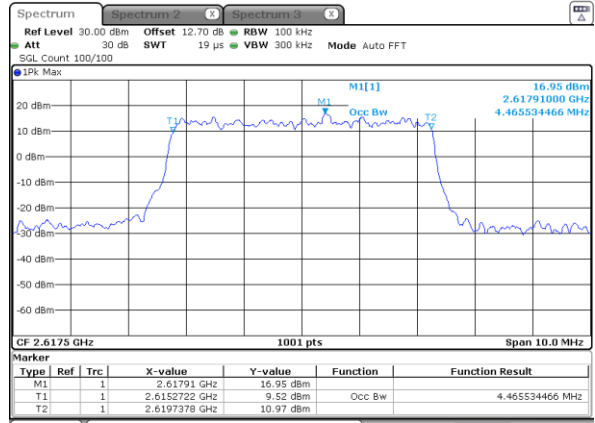

Date: 15 MAY 2020 18:30:39

Occupied Bandwidth

Mode	LTE Band 38 : 99%OBW(MHz)											
BW	1.4MHz		3MHz		5MHz		10MHz		15MHz		20MHz	
Mod.	QPSK	16QAM	QPSK	16QAM	QPSK	16QAM	QPSK	16QAM	QPSK	16QAM	QPSK	16QAM
Lowest CH	-	-	-	-	4.47	4.48	9.01	9.07	13.40	13.46	17.94	17.78
Middle CH	-	-	-	-	4.49	4.48	9.07	9.07	13.40	13.49	17.90	17.82
Highest CH	-	-	-	-	4.48	4.47	9.03	9.05	13.28	13.46	17.86	17.74
Mode	LTE Band 38 : 99%OBW(MHz)											
BW	1.4MHz		3MHz		5MHz		10MHz		15MHz		20MHz	
Mod.	64QAM		64QAM		64QAM		64QAM		64QAM		64QAM	
Lowest CH	-	-	-	-	4.52	-	9.05	-	13.43	-	17.94	-
Middle CH	-	-	-	-	4.53	-	8.97	-	13.43	-	17.86	-
Highest CH	-	-	-	-	4.46	-	9.05	-	13.37	-	17.90	-

LTE Band 38

Lowest Channel / 5MHz / QPSK

Date: 6 MAY 2020 00:50:49

Lowest Channel / 5MHz / 16QAM

Date: 6 MAY 2020 00:51:02

Middle Channel / 5MHz / QPSK

Date: 6 MAY 2020 00:51:38

Middle Channel / 5MHz / 16QAM

Date: 6 MAY 2020 00:51:50

Highest Channel / 5MHz / QPSK

Date: 6 MAY 2020 00:52:25

Highest Channel / 5MHz / 16QAM

Date: 6 MAY 2020 00:52:37

LTE Band 38

Lowest Channel / 10MHz / QPSK

Date: 6 MAY 2020 00:53:14