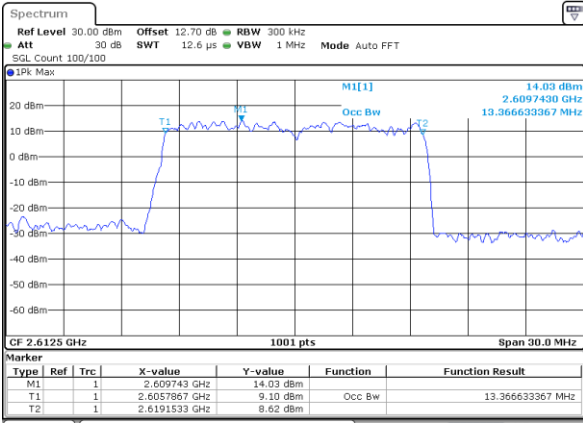

Date: 15 MAY 2020 18:28:03

LTE Band 38

Lowest Channel / 15MHz / 64QAM

Date: 15 MAY 2020 18:28:28

Lowest Channel / 20MHz / 64QAM

Date: 15 MAY 2020 18:29:40

Middle Channel / 15MHz / 64QAM

Date: 15 MAY 2020 18:28:52

Middle Channel / 20MHz / 64QAM

Date: 15 MAY 2020 18:30:04

Highest Channel / 15MHz / 64QAM

Date: 15 MAY 2020 18:29:15

Highest Channel / 20MHz / 64QAM

Date: 15 MAY 2020 18:30:27