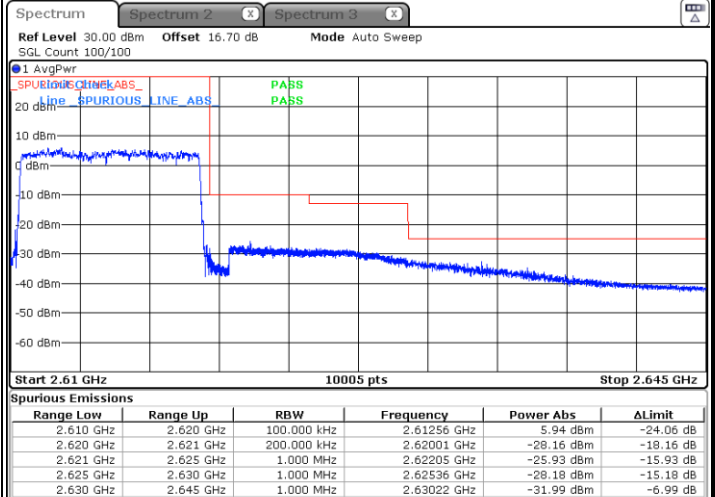

Date: 5 MAY 2020 23:56:33

Lowest Band Edge / Full RB

Date: 5 MAY 2020 23:53:47

Highest Band Edge / Full RB

Date: 5 MAY 2020 23:55:10

LTE Band 38 / 10MHz / 64QAM

Lowest Band Edge / 1 RB

Date: 5 MAY 2020 23:48:57

Highest Band Edge / 1 RB

Date: 5 MAY 2020 23:51:01

Lowest Band Edge / Full RB

Date: 5 MAY 2020 23:49:39

Highest Band Edge / Full RB

Date: 5 MAY 2020 23:50:20

LTE Band 38 / 15MHz / QPSK

Lowest Band Edge / 1 RB

Date: 5 MAY 2020 23:57:15

Highest Band Edge / 1 RB

Date: 6 MAY 2020 00:01:23

Lowest Band Edge / Full RB

Date: 5 MAY 2020 23:58:38

Highest Band Edge / Full RB

Date: 6 MAY 2020 00:00:00

LTE Band 38 / 15MHz / 16QAM

Lowest Band Edge / 1 RB

Date: 5 MAY 2020 23:57:56

Highest Band Edge / 1 RB

Date: 6 MAY 2020 00:02:04

Lowest Band Edge / Full RB

Date: 5 MAY 2020 23:59:19

Highest Band Edge / Full RB

Date: 6 MAY 2020 00:00:41