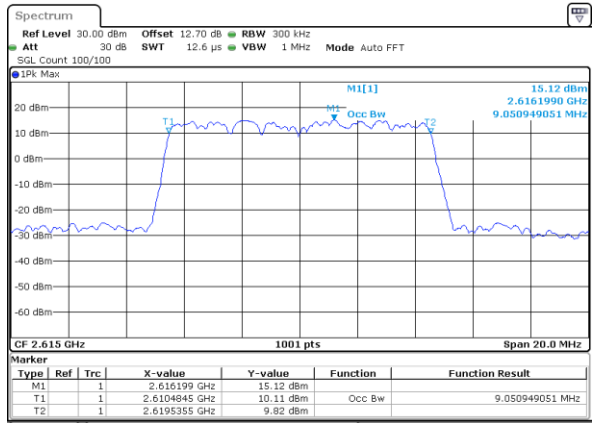

Highest Channel / 20MHz / QPSK

Date: 15 MAY 2020 19:44:09

Highest Channel / 20MHz / 16QAM

Date: 15 MAY 2020 19:44:22

LTE Band 38

Lowest Channel / 5MHz / 64QAM

Date: 15 MAY 2020 18:26:04

Lowest Channel / 10MHz / 64QAM

Date: 15 MAY 2020 18:27:16

Middle Channel / 5MHz / 64QAM

Date: 15 MAY 2020 18:26:27

Middle Channel / 10MHz / 64QAM

Date: 15 MAY 2020 18:27:40

Highest Channel / 5MHz / 64QAM

Date: 15 MAY 2020 18:26:51

Highest Channel / 10MHz / 64QAM

Date: 15 MAY 2020 18:28:03

LTE Band 38

Lowest Channel / 15MHz / 64QAM

Date: 15 MAY 2020 18:28:28

Lowest Channel / 20MHz / 64QAM

Date: 15 MAY 2020 18:29:40

Middle Channel / 15MHz / 64QAM

Date: 15 MAY 2020 18:28:52