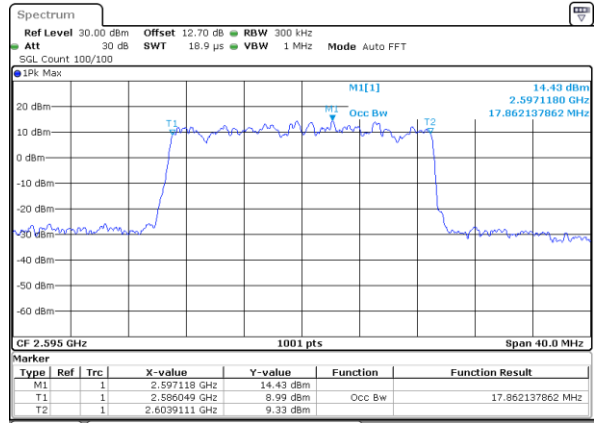

Date: 15 MAY 2020 18:28:03

LTE Band 38

Lowest Channel / 15MHz / 64QAM

Date: 15 MAY 2020 18:28:28

Lowest Channel / 20MHz / 64QAM

Date: 15 MAY 2020 18:29:40

Middle Channel / 15MHz / 64QAM

Date: 15 MAY 2020 18:28:52

Middle Channel / 20MHz / 64QAM

Date: 15 MAY 2020 18:30:04

Highest Channel / 15MHz / 64QAM

Date: 15 MAY 2020 18:29:15

Highest Channel / 20MHz / 64QAM

Date: 15 MAY 2020 18:30:27

# Conducted Band Edge

LTE Band 38 / 5MHz / 16QAM

Lowest Band Edge / 1RB

Date: 5 MAY 2020 23:41:22

Highest Band Edge / 1 RB

Date: 5 MAY 2020 23:45:30

Lowest Band Edge / Full RB

Date: 5 MAY 2020 23:42:45