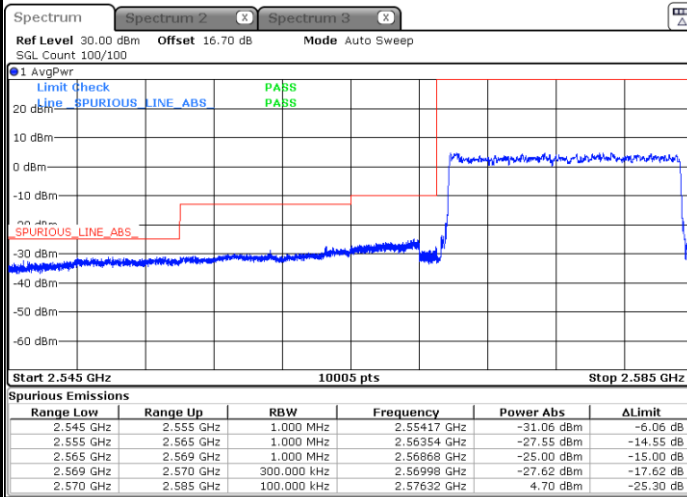

Date: 5 MAY 2020 23:57:15

Highest Band Edge / 1 RB

Date: 6 MAY 2020 00:01:23

Lowest Band Edge / Full RB

Date: 5 MAY 2020 23:58:38

Highest Band Edge / Full RB

Date: 6 MAY 2020 00:00:00

LTE Band 38 / 15MHz / 16QAM

Lowest Band Edge / 1 RB

Date: 5 MAY 2020 23:57:56

Highest Band Edge / 1 RB

Date: 6 MAY 2020 00:02:04

Lowest Band Edge / Full RB

Date: 5 MAY 2020 23:59:19

Highest Band Edge / Full RB

Date: 6 MAY 2020 00:00:41

LTE Band 38 / 15MHz / 64QAM

Lowest Band Edge / 1 RB

Date: 6 MAY 2020 00:02:45

Highest Band Edge / 1 RB

Date: 6 MAY 2020 00:04:50

Lowest Band Edge / Full RB

Date: 6 MAY 2020 00:03:27

Highest Band Edge / Full RB

Date: 6 MAY 2020 00:04:08

LTE Band 38 / 20MHz / QPSK

Lowest Band Edge / 1 RB

Highest Band Edge / 1 RB

Date: 6 MAY 2020 00:05:32

Date: 6 MAY 2020 00:09:40

Lowest Band Edge / Full RB

Highest Band Edge / Full RB