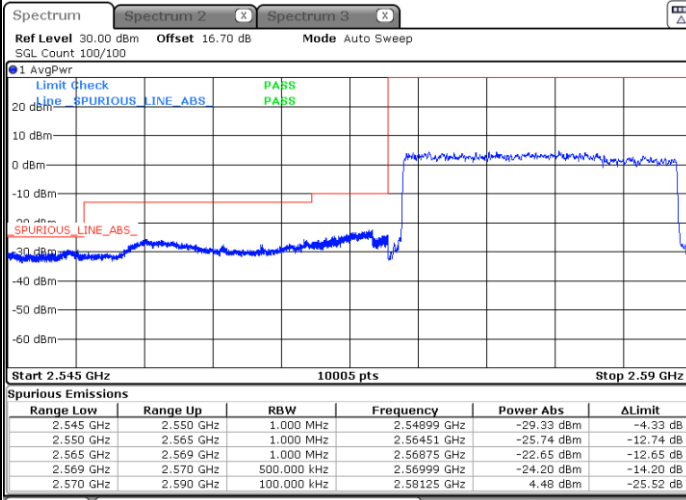

LTE Band 38 / 15MHz / 64QAM

Lowest Band Edge / 1 RB

Date: 6 MAY 2020 00:02:45

Highest Band Edge / 1 RB

Date: 6 MAY 2020 00:04:50

Lowest Band Edge / Full RB

Date: 6 MAY 2020 00:03:27

Highest Band Edge / Full RB

Date: 6 MAY 2020 00:04:08

LTE Band 38 / 20MHz / QPSK

Lowest Band Edge / 1 RB

Highest Band Edge / 1 RB

Date: 6 MAY 2020 00:05:32

Date: 6 MAY 2020 00:09:40

Lowest Band Edge / Full RB

Highest Band Edge / Full RB

Date: 6 MAY 2020 00:06:54

Date: 6 MAY 2020 00:08:17

LTE Band 38 / 20MHz / 16QAM

Lowest Band Edge / 1 RB

Date: 6 MAY 2020 00:06:13

Highest Band Edge / 1 RB

Date: 6 MAY 2020 00:10:21

Lowest Band Edge / Full RB

Date: 6 MAY 2020 00:07:36

Highest Band Edge / Full RB

Date: 6 MAY 2020 00:08:58