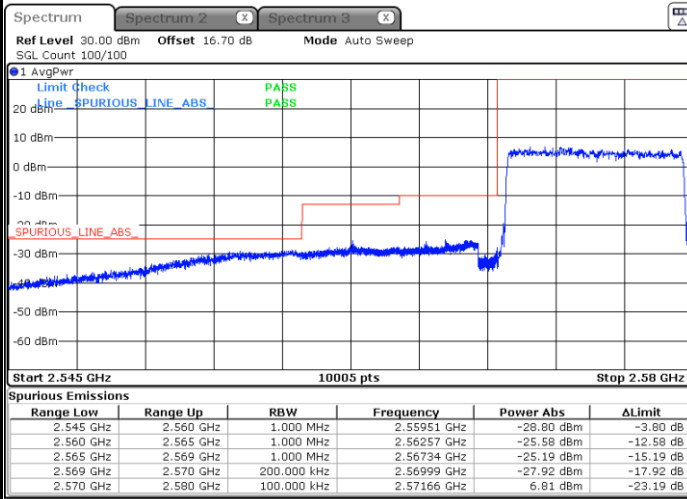

Date: 5 MAY 2020 23:46:53

Highest Band Edge / Full RB

Date: 5 MAY 2020 23:47:34

LTE Band 38 / 10MHz / QPSK

Lowest Band Edge / 1 RB

Date: 5 MAY 2020 23:51:43

Highest Band Edge / 1 RB

Date: 5 MAY 2020 23:55:51

Lowest Band Edge / Full RB

Date: 5 MAY 2020 23:53:06

Highest Band Edge / Full RB

Date: 5 MAY 2020 23:54:29

LTE Band 38 / 10MHz / 16QAM

Lowest Band Edge / 1 RB

Date: 5 MAY 2020 23:52:24

Highest Band Edge / 1 RB

Date: 5 MAY 2020 23:56:33

Lowest Band Edge / Full RB

Date: 5 MAY 2020 23:53:47

Highest Band Edge / Full RB

Date: 5 MAY 2020 23:55:10

LTE Band 38 / 10MHz / 64QAM

Lowest Band Edge / 1 RB

Date: 5 MAY 2020 23:48:57

Highest Band Edge / 1 RB

Date: 5 MAY 2020 23:51:01

Lowest Band Edge / Full RB

Date: 5 MAY 2020 23:49:39

Highest Band Edge / Full RB

Date: 5 MAY 2020 23:50:20

LTE Band 38 / 15MHz / QPSK

Lowest Band Edge / 1 RB