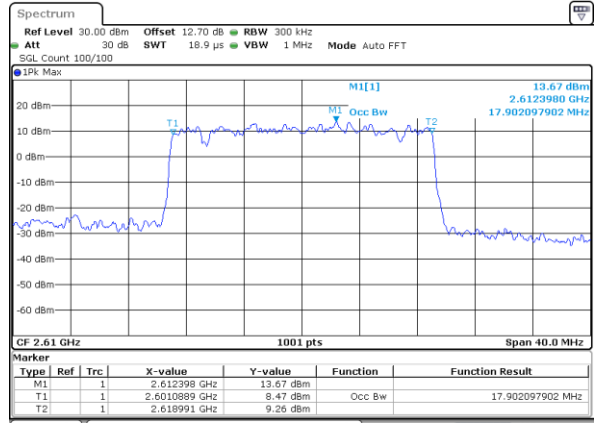

Middle Channel / 20MHz / 64QAM

Date: 15 MAY 2020 18:30:04

Highest Channel / 15MHz / 64QAM

Date: 15 MAY 2020 18:29:15

Highest Channel / 20MHz / 64QAM

Date: 15 MAY 2020 18:30:27

# Conducted Band Edge

LTE Band 38 / 5MHz / 16QAM

Lowest Band Edge / 1RB

Date: 5 MAY 2020 23:41:22

Highest Band Edge / 1 RB

Date: 5 MAY 2020 23:45:30

Lowest Band Edge / Full RB

Date: 5 MAY 2020 23:42:45

Highest Band Edge / Full RB

Date: 5 MAY 2020 23:44:07

LTE Band 38 / 5MHz / 64QAM

Lowest Band Edge / 1RB

Date: 5 MAY 2020 23:46:12

Highest Band Edge / 1 RB

Date: 5 MAY 2020 23:48:15

Lowest Band Edge / Full RB