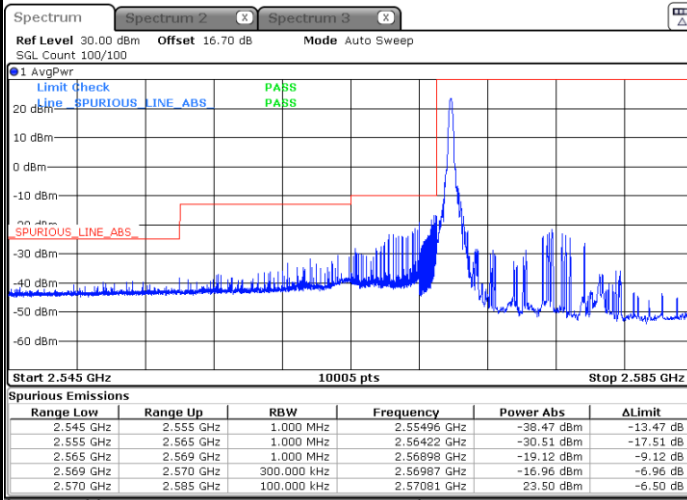

Date: 5 MAY 2020 23:56:33

Lowest Band Edge / Full RB

Date: 5 MAY 2020 23:53:47

Highest Band Edge / Full RB

Date: 5 MAY 2020 23:55:10

LTE Band 38 / 10MHz / 64QAM

Lowest Band Edge / 1 RB

Date: 5 MAY 2020 23:48:57

Highest Band Edge / 1 RB

Date: 5 MAY 2020 23:51:01

Lowest Band Edge / Full RB

Date: 5 MAY 2020 23:49:39

Highest Band Edge / Full RB

Date: 5 MAY 2020 23:50:20

LTE Band 38 / 15MHz / QPSK

Lowest Band Edge / 1 RB

Date: 5 MAY 2020 23:57:15

Highest Band Edge / 1 RB

Date: 6 MAY 2020 00:01:23

Lowest Band Edge / Full RB

Date: 5 MAY 2020 23:58:38

Highest Band Edge / Full RB

Date: 6 MAY 2020 00:00:00

LTE Band 38 / 15MHz / 16QAM

Lowest Band Edge / 1 RB

Date: 5 MAY 2020 23:57:56

Highest Band Edge / 1 RB

Date: 6 MAY 2020 00:02:04

Lowest Band Edge / Full RB

Date: 5 MAY 2020 23:59:19

Highest Band Edge / Full RB

Date: 6 MAY 2020 00:00:41