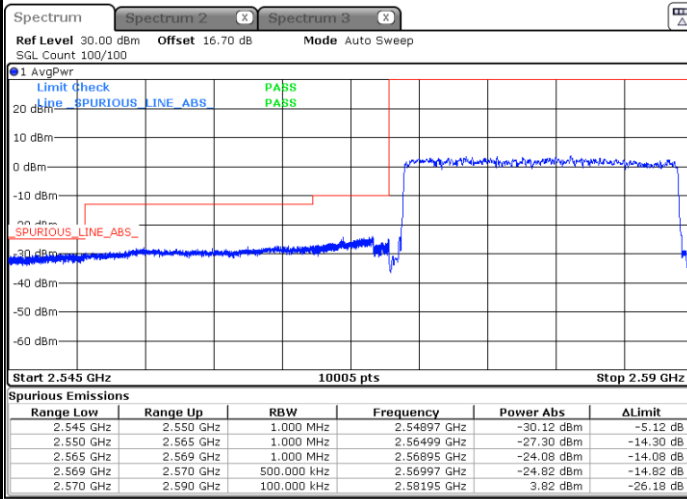

LTE Band 38 / 15MHz / 64QAM

Lowest Band Edge / 1 RB

Date: 6 MAY 2020 00:02:45

Highest Band Edge / 1 RB

Date: 6 MAY 2020 00:04:50

Lowest Band Edge / Full RB

Date: 6 MAY 2020 00:03:27

Highest Band Edge / Full RB

Date: 6 MAY 2020 00:04:08

LTE Band 38 / 20MHz / QPSK

Lowest Band Edge / 1 RB

Highest Band Edge / 1 RB

Date: 6 MAY 2020 00:05:32

Date: 6 MAY 2020 00:09:40

Lowest Band Edge / Full RB

Highest Band Edge / Full RB

Date: 6 MAY 2020 00:06:54

Date: 6 MAY 2020 00:08:17

LTE Band 38 / 20MHz / 16QAM

Lowest Band Edge / 1 RB

Date: 6 MAY 2020 00:06:13

Highest Band Edge / 1 RB

Date: 6 MAY 2020 00:10:21

Lowest Band Edge / Full RB

Date: 6 MAY 2020 00:07:36

Highest Band Edge / Full RB

Date: 6 MAY 2020 00:08:58