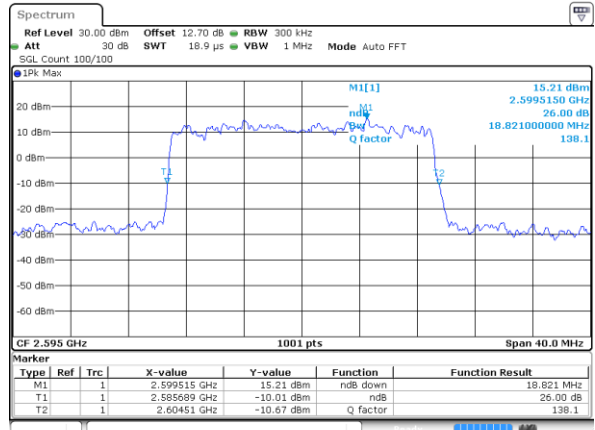

Highest Channel / 15MHz / 16QAM

Date: 6 MAY 2020 00:57:51

LTE Band 38

Lowest Channel / 20MHz / QPSK

Date: 15 MAY 2020 19:42:59

Lowest Channel / 20MHz / 16QAM

Date: 15 MAY 2020 19:43:11

Middle Channel / 20MHz / QPSK

Date: 15 MAY 2020 19:43:46

Middle Channel / 20MHz / 16QAM

Date: 15 MAY 2020 19:43:58

Highest Channel / 20MHz / QPSK

Date: 15 MAY 2020 19:44:35

Highest Channel / 20MHz / 16QAM

Date: 15 MAY 2020 19:44:47

LTE Band 38