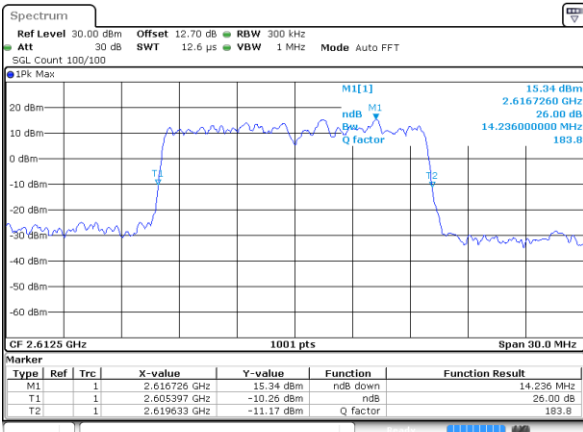

Date: 15 MAY 2020 18:29:52

Middle Channel / 15MHz / 64QAM

Date: 15 MAY 2020 18:29:03

Middle Channel / 20MHz / 64QAM

Date: 15 MAY 2020 18:30:15

Highest Channel / 15MHz / 64QAM

Date: 15 MAY 2020 18:29:27

Highest Channel / 20MHz / 64QAM

Date: 15 MAY 2020 18:30:39

Occupied Bandwidth

Mode	LTE Band 38 : 99%OBW(MHz)											
BW	1.4MHz		3MHz		5MHz		10MHz		15MHz		20MHz	
Mod.	QPSK	16QAM	QPSK	16QAM	QPSK	16QAM	QPSK	16QAM	QPSK	16QAM	QPSK	16QAM
Lowest CH	-	-	-	-	4.47	4.48	9.01	9.07	13.40	13.46	17.94	17.78
Middle CH	-	-	-	-	4.49	4.48	9.07	9.07	13.40	13.49	17.90	17.82
Highest CH	-	-	-	-	4.48	4.47	9.03	9.05	13.28	13.46	17.86	17.74
Mode	LTE Band 38 : 99%OBW(MHz)											
BW	1.4MHz		3MHz		5MHz		10MHz		15MHz		20MHz	
Mod.	64QAM		64QAM		64QAM		64QAM		64QAM		64QAM	
Lowest CH	-	-	-	-	4.52	-	9.05	-	13.43	-	17.94	-
Middle CH	-	-	-	-	4.53	-	8.97	-	13.43	-	17.86	-
Highest CH	-	-	-	-	4.46	-	9.05	-	13.37	-	17.90	-