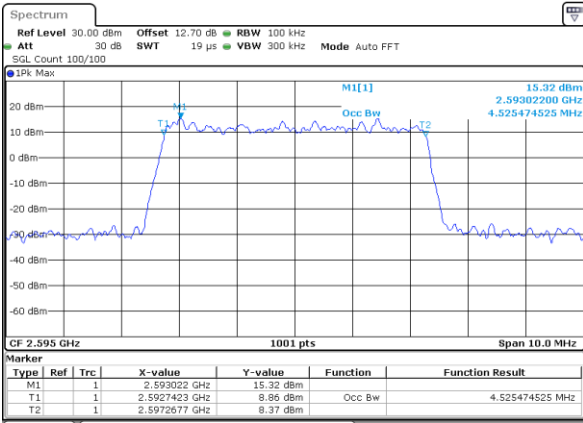

Highest Channel / 20MHz / QPSK

Date: 15 MAY 2020 19:44:09

Highest Channel / 20MHz / 16QAM

Date: 15 MAY 2020 19:44:22

LTE Band 38

Lowest Channel / 5MHz / 64QAM

Date: 15 MAY 2020 18:26:04

Lowest Channel / 10MHz / 64QAM

Date: 15 MAY 2020 18:27:16

Middle Channel / 5MHz / 64QAM

Date: 15 MAY 2020 18:26:27

Middle Channel / 10MHz / 64QAM

Date: 15 MAY 2020 18:27:40

Highest Channel / 5MHz / 64QAM

Date: 15 MAY 2020 18:26:51

Highest Channel / 10MHz / 64QAM