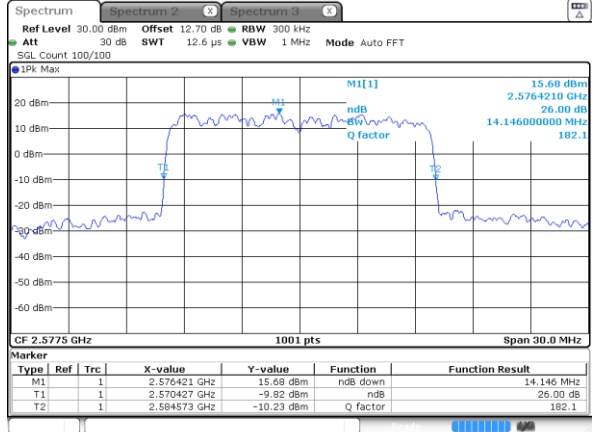

Lowest Channel / 15MHz / 16QAM

Date: 6 MAY 2020 00:56:16