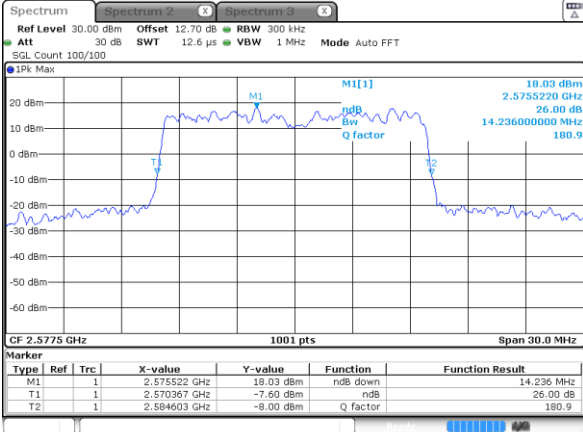

Date: 6 MAY 2020 00:54:37

Highest Channel / 10MHz / QPSK

Date: 6 MAY 2020 00:55:14

Highest Channel / 10MHz / 16QAM

Date: 6 MAY 2020 00:55:26

LTE Band 38

Lowest Channel / 15MHz / QPSK

Date: 6 MAY 2020 00:56:03