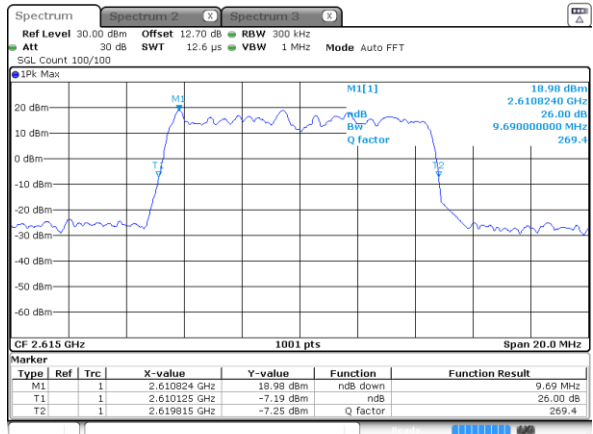

LTE Band 38

Lowest Channel / 10MHz / QPSK

Date: 6 MAY 2020 00:53:39

Lowest Channel / 10MHz / 16QAM

Date: 6 MAY 2020 00:53:51

Middle Channel / 10MHz / QPSK

Date: 6 MAY 2020 00:54:26

Middle Channel / 10MHz / 16QAM

Date: 6 MAY 2020 00:54:37

Highest Channel / 10MHz / QPSK

Date: 6 MAY 2020 00:55:14

Highest Channel / 10MHz / 16QAM

Date: 6 MAY 2020 00:55:26

LTE Band 38

Lowest Channel / 15MHz / QPSK

Date: 6 MAY 2020 00:56:03