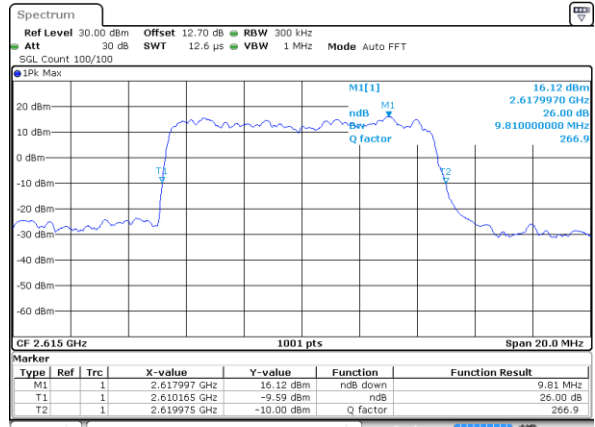

Date: 15 MAY 2020 19:43:46

Middle Channel / 20MHz / 16QAM

Date: 15 MAY 2020 19:43:58

Highest Channel / 20MHz / QPSK

Date: 15 MAY 2020 19:44:35

Highest Channel / 20MHz / 16QAM

Date: 15 MAY 2020 19:44:47

LTE Band 38

Lowest Channel / 5MHz / 64QAM

Date: 15 MAY 2020 18:26:16

Lowest Channel / 10MHz / 64QAM

Date: 15 MAY 2020 18:27:28

Middle Channel / 5MHz / 64QAM

Date: 15 MAY 2020 18:26:39

Middle Channel / 10MHz / 64QAM

Date: 15 MAY 2020 18:27:51

Highest Channel / 5MHz / 64QAM

Date: 15 MAY 2020 18:27:03

Highest Channel / 10MHz / 64QAM

Date: 15 MAY 2020 18:28:15

LTE Band 38

Lowest Channel / 15MHz / 64QAM

Date: 15 MAY 2020 18:28:40

Lowest Channel / 20MHz / 64QAM