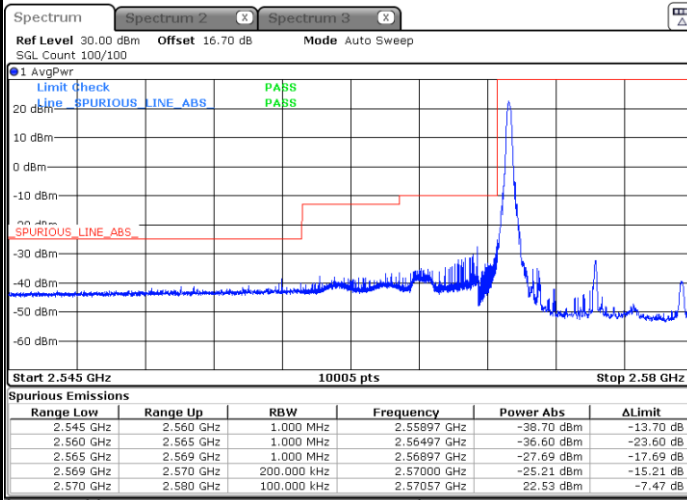

Lowest Band Edge / Full RB

Date: 5 MAY 2020 23:53:06

Highest Band Edge / Full RB

Date: 5 MAY 2020 23:54:29

LTE Band 38 / 10MHz / 16QAM

Lowest Band Edge / 1 RB

Date: 5 MAY 2020 23:52:24

Highest Band Edge / 1 RB

Date: 5 MAY 2020 23:56:33

Lowest Band Edge / Full RB

Date: 5 MAY 2020 23:53:47

Highest Band Edge / Full RB

Date: 5 MAY 2020 23:55:10

LTE Band 38 / 10MHz / 64QAM

Lowest Band Edge / 1 RB

Date: 5 MAY 2020 23:48:57

Highest Band Edge / 1 RB

Date: 5 MAY 2020 23:51:01

Lowest Band Edge / Full RB

Date: 5 MAY 2020 23:49:39

Highest Band Edge / Full RB

Date: 5 MAY 2020 23:50:20

LTE Band 38 / 15MHz / QPSK

Lowest Band Edge / 1 RB

Date: 5 MAY 2020 23:57:15

Highest Band Edge / 1 RB

Date: 6 MAY 2020 00:01:23

Lowest Band Edge / Full RB

Date: 5 MAY 2020 23:58:38

Highest Band Edge / Full RB

Date: 6 MAY 2020 00:00:00

LTE Band 38 / 15MHz / 16QAM