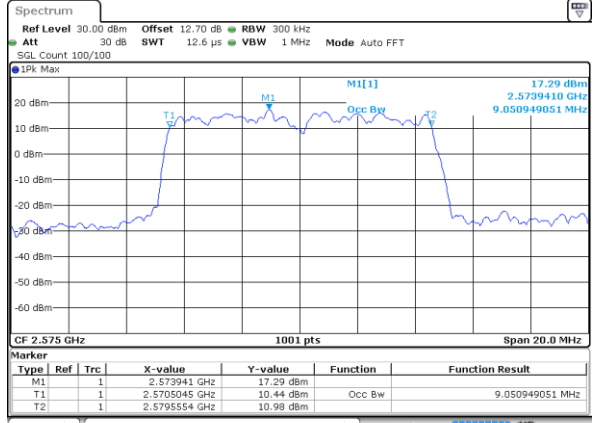

Highest Channel / 20MHz / QPSK

Date: 15 MAY 2020 19:44:09

Highest Channel / 20MHz / 16QAM

Date: 15 MAY 2020 19:44:22

LTE Band 38

Lowest Channel / 5MHz / 64QAM

Date: 15 MAY 2020 18:26:04

Lowest Channel / 10MHz / 64QAM

Date: 15 MAY 2020 18:27:16

Middle Channel / 5MHz / 64QAM

Date: 15 MAY 2020 18:26:27

Middle Channel / 10MHz / 64QAM

Date: 15 MAY 2020 18:27:40

Highest Channel / 5MHz / 64QAM

Date: 15 MAY 2020 18:26:51

Highest Channel / 10MHz / 64QAM