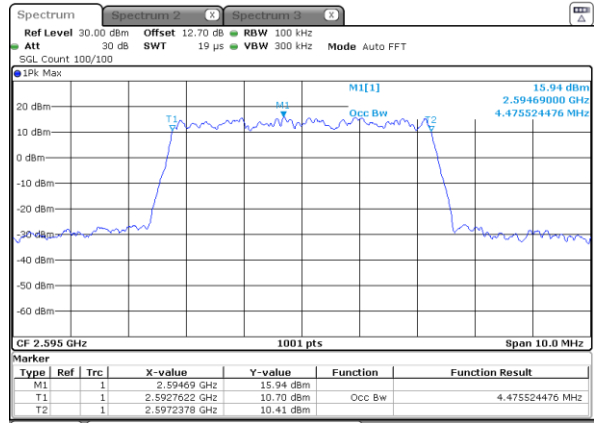

Date: 15 MAY 2020 18:30:39

Occupied Bandwidth

Mode	LTE Band 38 : 99%OBW(MHz)											
BW	1.4MHz		3MHz		5MHz		10MHz		15MHz		20MHz	
Mod.	QPSK	16QAM	QPSK	16QAM	QPSK	16QAM	QPSK	16QAM	QPSK	16QAM	QPSK	16QAM
Lowest CH	-	-	-	-	4.47	4.48	9.01	9.07	13.40	13.46	17.94	17.78
Middle CH	-	-	-	-	4.49	4.48	9.07	9.07	13.40	13.49	17.90	17.82
Highest CH	-	-	-	-	4.48	4.47	9.03	9.05	13.28	13.46	17.86	17.74
Mode	LTE Band 38 : 99%OBW(MHz)											
BW	1.4MHz		3MHz		5MHz		10MHz		15MHz		20MHz	
Mod.	64QAM		64QAM		64QAM		64QAM		64QAM		64QAM	
Lowest CH	-	-	-	-	4.52	-	9.05	-	13.43	-	17.94	-
Middle CH	-	-	-	-	4.53	-	8.97	-	13.43	-	17.86	-
Highest CH	-	-	-	-	4.46	-	9.05	-	13.37	-	17.90	-

LTE Band 38

Lowest Channel / 5MHz / QPSK

Date: 6 MAY 2020 00:50:49

Lowest Channel / 5MHz / 16QAM

Date: 6 MAY 2020 00:51:02

Middle Channel / 5MHz / QPSK

Date: 6 MAY 2020 00:51:38

Middle Channel / 5MHz / 16QAM

Date: 6 MAY 2020 00:51:50

Highest Channel / 5MHz / QPSK

Date: 6 MAY 2020 00:52:25

Highest Channel / 5MHz / 16QAM

Date: 6 MAY 2020 00:52:37

LTE Band 38

Lowest Channel / 10MHz / QPSK

Date: 6 MAY 2020 00:53:14