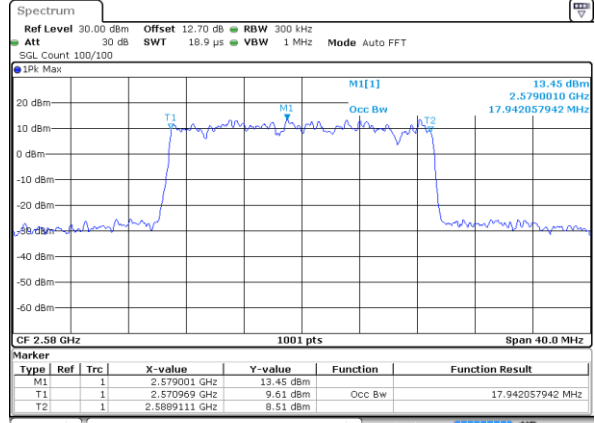

Date: 15 MAY 2020 18:28:03

LTE Band 38

Lowest Channel / 15MHz / 64QAM

Date: 15 MAY 2020 18:28:28

Lowest Channel / 20MHz / 64QAM

Date: 15 MAY 2020 18:29:40

Middle Channel / 15MHz / 64QAM

Date: 15 MAY 2020 18:28:52

Middle Channel / 20MHz / 64QAM

Date: 15 MAY 2020 18:30:04

Highest Channel / 15MHz / 64QAM

Date: 15 MAY 2020 18:29:15

Highest Channel / 20MHz / 64QAM

Date: 15 MAY 2020 18:30:27