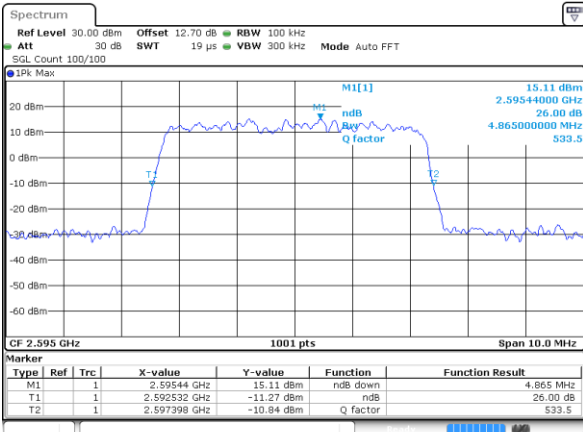

Lowest Channel / 5MHz / 64QAM

Date: 15 MAY 2020 18:26:16

Lowest Channel / 10MHz / 64QAM

Date: 15 MAY 2020 18:27:28

Middle Channel / 5MHz / 64QAM

Date: 15 MAY 2020 18:26:39

Middle Channel / 10MHz / 64QAM

Date: 15 MAY 2020 18:27:51

Highest Channel / 5MHz / 64QAM

Date: 15 MAY 2020 18:27:03

Highest Channel / 10MHz / 64QAM

Date: 15 MAY 2020 18:28:15

LTE Band 38

Lowest Channel / 15MHz / 64QAM

Date: 15 MAY 2020 18:28:40

Lowest Channel / 20MHz / 64QAM