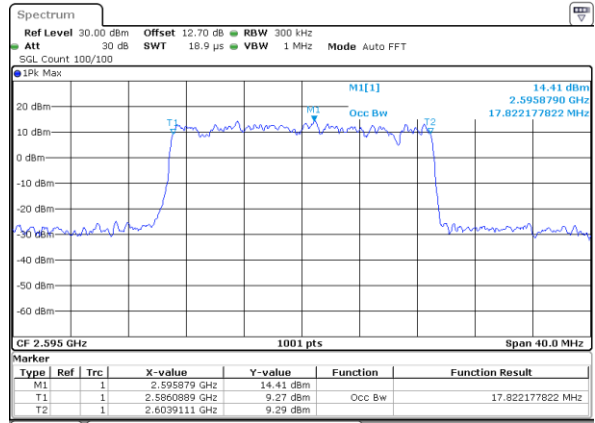

Date: 6 MAY 2020 00:56:27

Middle Channel / 15MHz / 16QAM

Date: 6 MAY 2020 00:56:39

Highest Channel / 15MHz / QPSK

Date: 6 MAY 2020 00:57:15

Highest Channel / 15MHz / 16QAM

Date: 6 MAY 2020 00:57:27

LTE Band 38

Lowest Channel / 20MHz / QPSK

Date: 15 MAY 2020 19:42:34

Lowest Channel / 20MHz / 16QAM

Date: 15 MAY 2020 19:42:47

Middle Channel / 20MHz / QPSK

Date: 15 MAY 2020 19:43:23

Middle Channel / 20MHz / 16QAM

Date: 15 MAY 2020 19:43:34

Highest Channel / 20MHz / QPSK

Date: 15 MAY 2020 19:44:09

Highest Channel / 20MHz / 16QAM

Date: 15 MAY 2020 19:44:22

LTE Band 38

Lowest Channel / 5MHz / 64QAM

Date: 15 MAY 2020 18:26:04

Lowest Channel / 10MHz / 64QAM