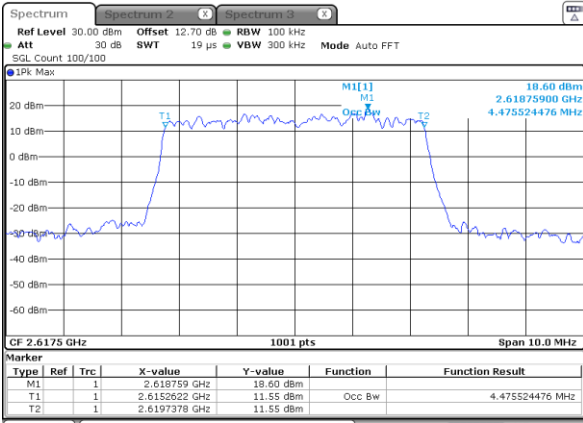

Date: 15 MAY 2020 18:30:39

Occupied Bandwidth

Mode	LTE Band 38 : 99%OBW(MHz)											
BW	1.4MHz		3MHz		5MHz		10MHz		15MHz		20MHz	
Mod.	QPSK	16QAM	QPSK	16QAM	QPSK	16QAM	QPSK	16QAM	QPSK	16QAM	QPSK	16QAM
Lowest CH	-	-	-	-	4.47	4.48	9.01	9.07	13.40	13.46	17.94	17.78
Middle CH	-	-	-	-	4.49	4.48	9.07	9.07	13.40	13.49	17.90	17.82
Highest CH	-	-	-	-	4.48	4.47	9.03	9.05	13.28	13.46	17.86	17.74
Mode	LTE Band 38 : 99%OBW(MHz)											
BW	1.4MHz		3MHz		5MHz		10MHz		15MHz		20MHz	
Mod.	64QAM		64QAM		64QAM		64QAM		64QAM		64QAM	
Lowest CH	-	-	-	-	4.52	-	9.05	-	13.43	-	17.94	-
Middle CH	-	-	-	-	4.53	-	8.97	-	13.43	-	17.86	-
Highest CH	-	-	-	-	4.46	-	9.05	-	13.37	-	17.90	-

LTE Band 38

Lowest Channel / 5MHz / QPSK

Date: 6 MAY 2020 00:50:49

Lowest Channel / 5MHz / 16QAM

Date: 6 MAY 2020 00:51:02

Middle Channel / 5MHz / QPSK

Date: 6 MAY 2020 00:51:38

Middle Channel / 5MHz / 16QAM

Date: 6 MAY 2020 00:51:50

Highest Channel / 5MHz / QPSK

Date: 6 MAY 2020 00:52:25

Highest Channel / 5MHz / 16QAM

Date: 6 MAY 2020 00:52:37

LTE Band 38

Lowest Channel / 10MHz / QPSK

Date: 6 MAY 2020 00:53:14