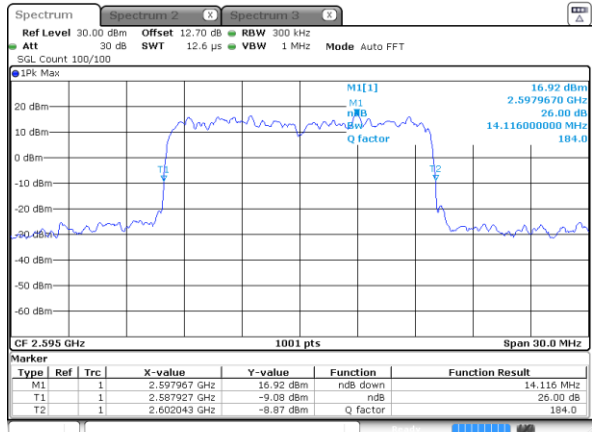

Date: 6 MAY 2020 00:54:37

Highest Channel / 10MHz / QPSK

Date: 6 MAY 2020 00:55:14

Highest Channel / 10MHz / 16QAM

Date: 6 MAY 2020 00:55:26

LTE Band 38

Lowest Channel / 15MHz / QPSK

Date: 6 MAY 2020 00:56:03

Lowest Channel / 15MHz / 16QAM

Date: 6 MAY 2020 00:56:16

Middle Channel / 15MHz / QPSK

Date: 6 MAY 2020 00:56:51

Middle Channel / 15MHz / 16QAM

Date: 6 MAY 2020 00:57:03

Highest Channel / 15MHz / QPSK

Date: 6 MAY 2020 00:57:39

Highest Channel / 15MHz / 16QAM

Date: 6 MAY 2020 00:57:51

LTE Band 38

Lowest Channel / 20MHz / QPSK

Date: 15 MAY 2020 19:42:59

Lowest Channel / 20MHz / 16QAM

Date: 15 MAY 2020 19:43:11

Middle Channel / 20MHz / QPSK