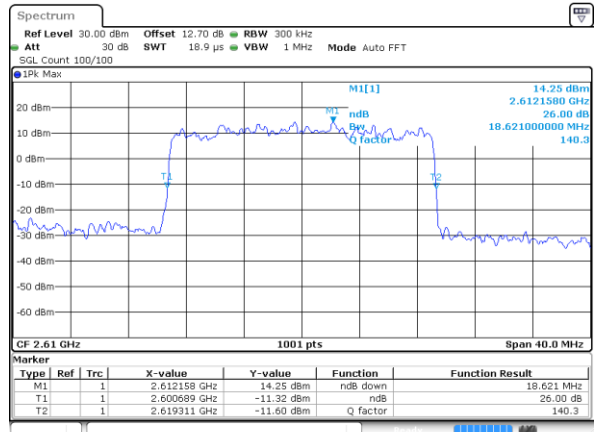

Highest Channel / 5MHz / 64QAM

Date: 15 MAY 2020 18:27:03

Highest Channel / 10MHz / 64QAM

Date: 15 MAY 2020 18:28:15

LTE Band 38

Lowest Channel / 15MHz / 64QAM

Date: 15 MAY 2020 18:28:40

Lowest Channel / 20MHz / 64QAM

Date: 15 MAY 2020 18:29:52

Middle Channel / 15MHz / 64QAM

Date: 15 MAY 2020 18:29:03

Middle Channel / 20MHz / 64QAM

Date: 15 MAY 2020 18:30:15

Highest Channel / 15MHz / 64QAM

Date: 15 MAY 2020 18:29:27

Highest Channel / 20MHz / 64QAM

Date: 15 MAY 2020 18:30:39

Occupied Bandwidth

Mode	LTE Band 38 : 99%OBW(MHz)											
BW	1.4MHz		3MHz		5MHz		10MHz		15MHz		20MHz	
Mod.	QPSK	16QAM	QPSK	16QAM	QPSK	16QAM	QPSK	16QAM	QPSK	16QAM	QPSK	16QAM
Lowest CH	-	-	-	-	4.47	4.48	9.01	9.07	13.40	13.46	17.94	17.78
Middle CH	-	-	-	-	4.49	4.48	9.07	9.07	13.40	13.49	17.90	17.82
Highest CH	-	-	-	-	4.48	4.47	9.03	9.05	13.28	13.46	17.86	17.74
Mode	LTE Band 38 : 99%OBW(MHz)											
BW	1.4MHz		3MHz		5MHz		10MHz		15MHz		20MHz	
Mod.	64QAM		64QAM		64QAM		64QAM		64QAM		64QAM	
Lowest CH	-	-	-	-	4.52	-	9.05	-	13.43	-	17.94	-
Middle CH	-	-	-	-	4.53	-	8.97	-	13.43	-	17.86	-
Highest CH	-	-	-	-	4.46	-	9.05	-	13.37	-	17.90	-