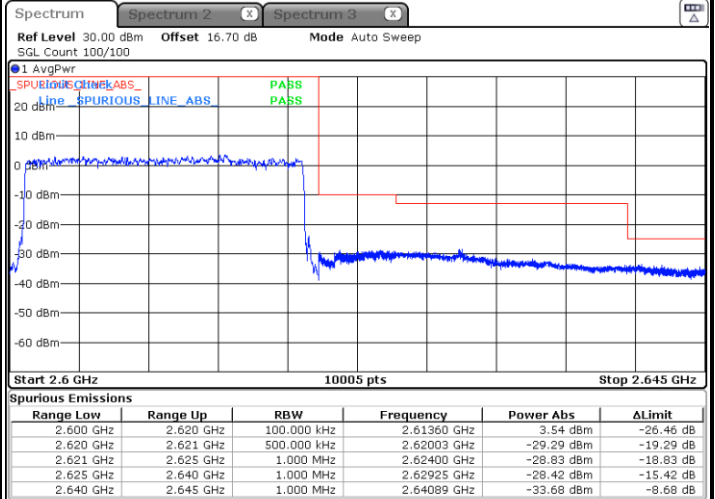

LTE Band 38 / 15MHz / 64QAM

Lowest Band Edge / 1 RB

Date: 6 MAY 2020 00:02:45

Highest Band Edge / 1 RB

Date: 6 MAY 2020 00:04:50

Lowest Band Edge / Full RB

Date: 6 MAY 2020 00:03:27

Highest Band Edge / Full RB

Date: 6 MAY 2020 00:04:08

LTE Band 38 / 20MHz / QPSK

Lowest Band Edge / 1 RB

Highest Band Edge / 1 RB

Date: 6 MAY 2020 00:05:32

Date: 6 MAY 2020 00:09:40

Lowest Band Edge / Full RB

Highest Band Edge / Full RB

Date: 6 MAY 2020 00:06:54

Date: 6 MAY 2020 00:08:17

LTE Band 38 / 20MHz / 16QAM

Lowest Band Edge / 1 RB

Date: 6 MAY 2020 00:06:13

Highest Band Edge / 1 RB

Date: 6 MAY 2020 00:10:21

Lowest Band Edge / Full RB

Date: 6 MAY 2020 00:07:36

Highest Band Edge / Full RB

Date: 6 MAY 2020 00:08:58