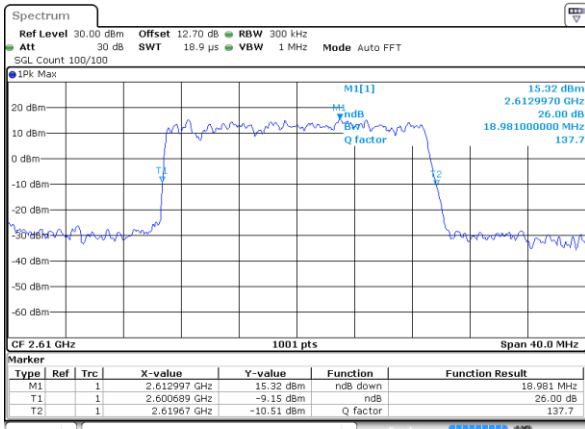

Highest Channel / 15MHz / 16QAM

Date: 6 MAY 2020 00:57:51

LTE Band 38

Lowest Channel / 20MHz / QPSK

Date: 15 MAY 2020 19:42:59

Lowest Channel / 20MHz / 16QAM

Date: 15 MAY 2020 19:43:11

Middle Channel / 20MHz / QPSK

Date: 15 MAY 2020 19:43:46

Middle Channel / 20MHz / 16QAM

Date: 15 MAY 2020 19:43:58

Highest Channel / 20MHz / QPSK

Date: 15 MAY 2020 19:44:35

Highest Channel / 20MHz / 16QAM

Date: 15 MAY 2020 19:44:47

LTE Band 38