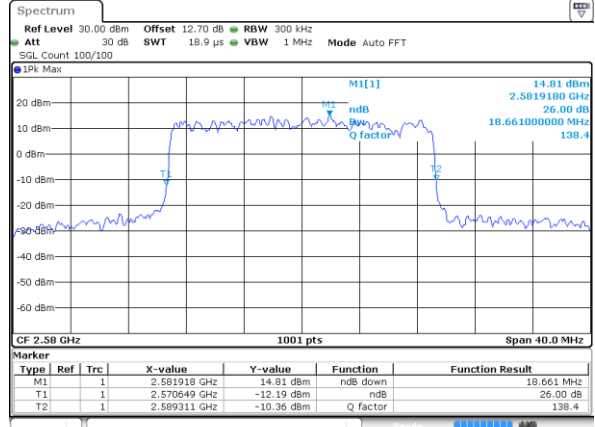

Highest Channel / 15MHz / 16QAM

Date: 6 MAY 2020 00:57:51

LTE Band 38

Lowest Channel / 20MHz / QPSK

Date: 15 MAY 2020 19:42:59

Lowest Channel / 20MHz / 16QAM

Date: 15 MAY 2020 19:43:11

Middle Channel / 20MHz / QPSK

Date: 15 MAY 2020 19:43:46

Middle Channel / 20MHz / 16QAM

Date: 15 MAY 2020 19:43:58

Highest Channel / 20MHz / QPSK

Date: 15 MAY 2020 19:44:35

Highest Channel / 20MHz / 16QAM

Date: 15 MAY 2020 19:44:47

LTE Band 38