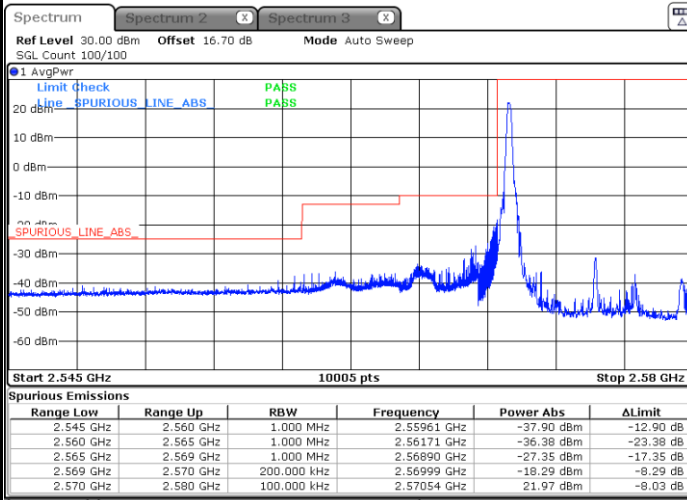

Date: 5 MAY 2020 23:46:53

Highest Band Edge / Full RB

Date: 5 MAY 2020 23:47:34

LTE Band 38 / 10MHz / QPSK

Lowest Band Edge / 1 RB

Date: 5 MAY 2020 23:51:43

Highest Band Edge / 1 RB

Date: 5 MAY 2020 23:55:51

Lowest Band Edge / Full RB

Date: 5 MAY 2020 23:53:06

Highest Band Edge / Full RB

Date: 5 MAY 2020 23:54:29

LTE Band 38 / 10MHz / 16QAM

Lowest Band Edge / 1 RB

Date: 5 MAY 2020 23:52:24

Highest Band Edge / 1 RB

Date: 5 MAY 2020 23:56:33

Lowest Band Edge / Full RB

Date: 5 MAY 2020 23:53:47

Highest Band Edge / Full RB

Date: 5 MAY 2020 23:55:10

LTE Band 38 / 10MHz / 64QAM

Lowest Band Edge / 1 RB

Date: 5 MAY 2020 23:48:57

Highest Band Edge / 1 RB

Date: 5 MAY 2020 23:51:01

Lowest Band Edge / Full RB

Date: 5 MAY 2020 23:49:39

Highest Band Edge / Full RB

Date: 5 MAY 2020 23:50:20

LTE Band 38 / 15MHz / QPSK

Lowest Band Edge / 1 RB