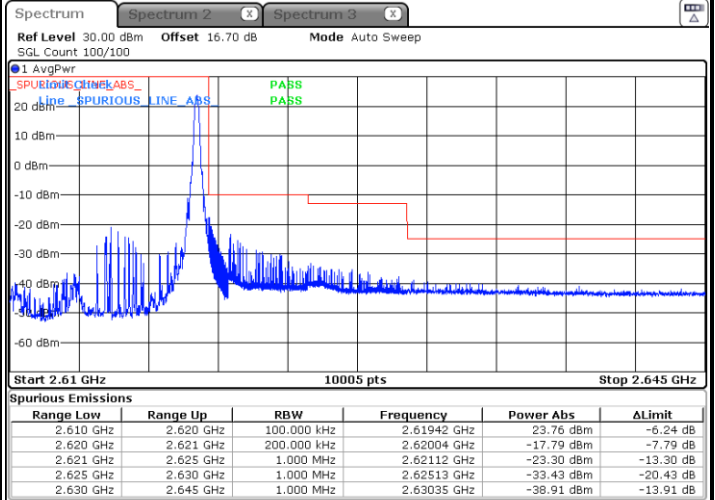

Highest Band Edge / Full RB

Date: 5 MAY 2020 23:44:07

LTE Band 38 / 5MHz / 64QAM

Lowest Band Edge / 1RB

Date: 5 MAY 2020 23:46:12

Highest Band Edge / 1 RB

Date: 5 MAY 2020 23:48:15

Lowest Band Edge / Full RB

Date: 5 MAY 2020 23:46:53

Highest Band Edge / Full RB

Date: 5 MAY 2020 23:47:34

LTE Band 38 / 10MHz / QPSK

Lowest Band Edge / 1 RB

Date: 5 MAY 2020 23:51:43

Highest Band Edge / 1 RB

Date: 5 MAY 2020 23:55:51

Lowest Band Edge / Full RB

Date: 5 MAY 2020 23:53:06

Highest Band Edge / Full RB

Date: 5 MAY 2020 23:54:29

LTE Band 38 / 10MHz / 16QAM

Lowest Band Edge / 1 RB

Date: 5 MAY 2020 23:52:24

Highest Band Edge / 1 RB

Date: 5 MAY 2020 23:56:33

Lowest Band Edge / Full RB

Date: 5 MAY 2020 23:53:47

Highest Band Edge / Full RB

Date: 5 MAY 2020 23:55:10

LTE Band 38 / 10MHz / 64QAM

Lowest Band Edge / 1 RB

Date: 5 MAY 2020 23:48:57