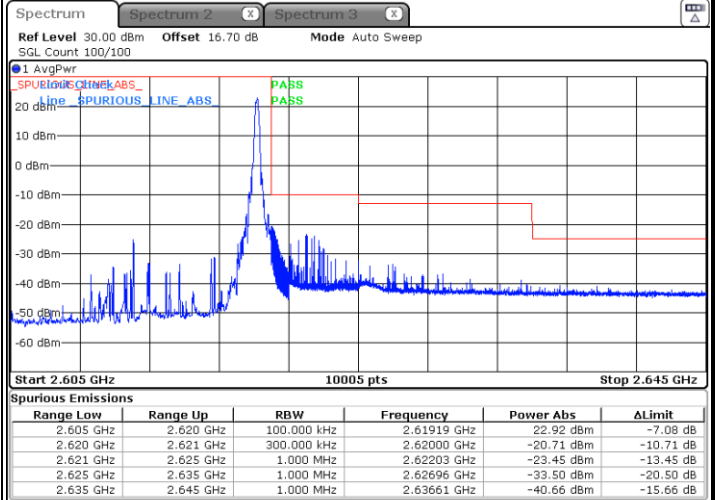

Highest Band Edge / 1 RB

Date: 5 MAY 2020 23:51:01

Lowest Band Edge / Full RB

Date: 5 MAY 2020 23:49:39

Highest Band Edge / Full RB

Date: 5 MAY 2020 23:50:20

LTE Band 38 / 15MHz / QPSK

Lowest Band Edge / 1 RB

Date: 5 MAY 2020 23:57:15

Highest Band Edge / 1 RB

Date: 6 MAY 2020 00:01:23

Lowest Band Edge / Full RB

Date: 5 MAY 2020 23:58:38

Highest Band Edge / Full RB

Date: 6 MAY 2020 00:00:00

LTE Band 38 / 15MHz / 16QAM

Lowest Band Edge / 1 RB

Date: 5 MAY 2020 23:57:56

Highest Band Edge / 1 RB

Date: 6 MAY 2020 00:02:04

Lowest Band Edge / Full RB

Date: 5 MAY 2020 23:59:19

Highest Band Edge / Full RB

Date: 6 MAY 2020 00:00:41

LTE Band 38 / 15MHz / 64QAM

Lowest Band Edge / 1 RB

Date: 6 MAY 2020 00:02:45

Highest Band Edge / 1 RB

Date: 6 MAY 2020 00:04:50

Lowest Band Edge / Full RB

Date: 6 MAY 2020 00:03:27

Highest Band Edge / Full RB