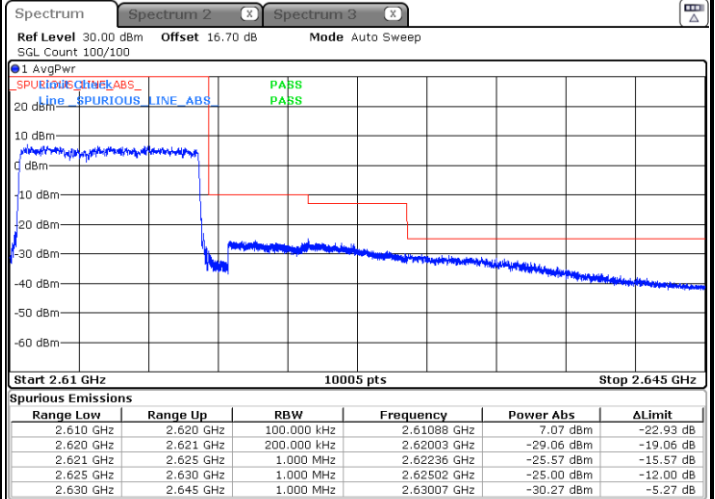

Date: 5 MAY 2020 23:46:53

Highest Band Edge / Full RB

Date: 5 MAY 2020 23:47:34

LTE Band 38 / 10MHz / QPSK

Lowest Band Edge / 1 RB

Date: 5 MAY 2020 23:51:43

Highest Band Edge / 1 RB

Date: 5 MAY 2020 23:55:51

Lowest Band Edge / Full RB

Date: 5 MAY 2020 23:53:06

Highest Band Edge / Full RB

Date: 5 MAY 2020 23:54:29

LTE Band 38 / 10MHz / 16QAM

Lowest Band Edge / 1 RB

Date: 5 MAY 2020 23:52:24

Highest Band Edge / 1 RB

Date: 5 MAY 2020 23:56:33

Lowest Band Edge / Full RB

Date: 5 MAY 2020 23:53:47

Highest Band Edge / Full RB

Date: 5 MAY 2020 23:55:10

LTE Band 38 / 10MHz / 64QAM

Lowest Band Edge / 1 RB

Date: 5 MAY 2020 23:48:57

Highest Band Edge / 1 RB

Date: 5 MAY 2020 23:51:01

Lowest Band Edge / Full RB

Date: 5 MAY 2020 23:49:39

Highest Band Edge / Full RB

Date: 5 MAY 2020 23:50:20

LTE Band 38 / 15MHz / QPSK

Lowest Band Edge / 1 RB