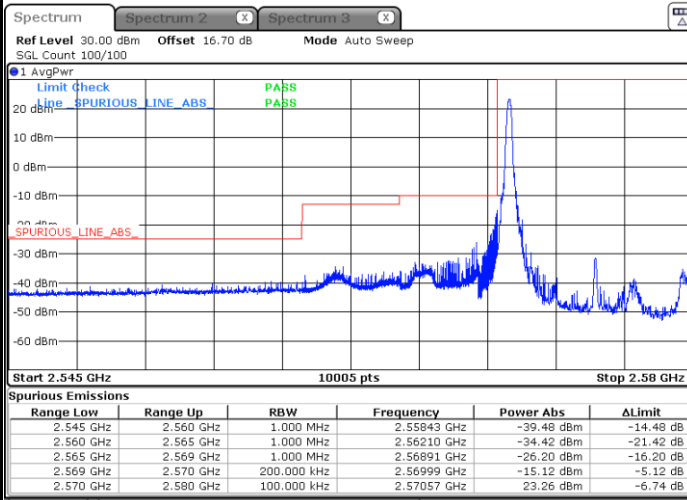

Highest Band Edge / Full RB

Date: 5 MAY 2020 23:44:07

LTE Band 38 / 5MHz / 64QAM

Lowest Band Edge / 1RB

Date: 5 MAY 2020 23:46:12

Highest Band Edge / 1 RB

Date: 5 MAY 2020 23:48:15

Lowest Band Edge / Full RB

Date: 5 MAY 2020 23:46:53

Highest Band Edge / Full RB

Date: 5 MAY 2020 23:47:34

LTE Band 38 / 10MHz / QPSK

Lowest Band Edge / 1 RB

Date: 5 MAY 2020 23:51:43

Highest Band Edge / 1 RB

Date: 5 MAY 2020 23:55:51

Lowest Band Edge / Full RB

Date: 5 MAY 2020 23:53:06

Highest Band Edge / Full RB

Date: 5 MAY 2020 23:54:29

LTE Band 38 / 10MHz / 16QAM

Lowest Band Edge / 1 RB

Date: 5 MAY 2020 23:52:24

Highest Band Edge / 1 RB

Date: 5 MAY 2020 23:56:33

Lowest Band Edge / Full RB

Date: 5 MAY 2020 23:53:47

Highest Band Edge / Full RB

Date: 5 MAY 2020 23:55:10

LTE Band 38 / 10MHz / 64QAM

Lowest Band Edge / 1 RB

Date: 5 MAY 2020 23:48:57