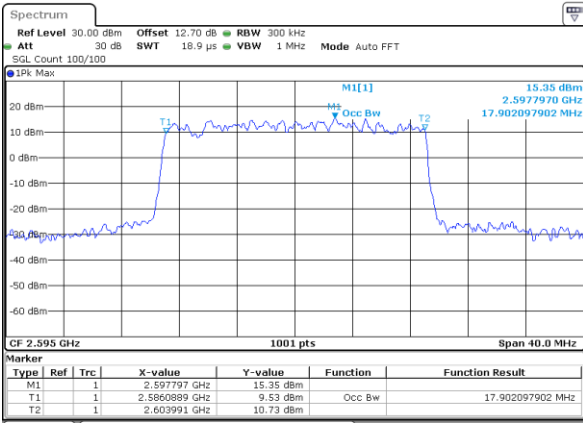

Date: 6 MAY 2020 00:56:27

Middle Channel / 15MHz / 16QAM

Date: 6 MAY 2020 00:56:39

Highest Channel / 15MHz / QPSK

Date: 6 MAY 2020 00:57:15

Highest Channel / 15MHz / 16QAM

Date: 6 MAY 2020 00:57:27

LTE Band 38

Lowest Channel / 20MHz / QPSK

Date: 15 MAY 2020 19:42:34

Lowest Channel / 20MHz / 16QAM

Date: 15 MAY 2020 19:42:47

Middle Channel / 20MHz / QPSK

Date: 15 MAY 2020 19:43:23

Middle Channel / 20MHz / 16QAM

Date: 15 MAY 2020 19:43:34

Highest Channel / 20MHz / QPSK

Date: 15 MAY 2020 19:44:09

Highest Channel / 20MHz / 16QAM

Date: 15 MAY 2020 19:44:22

LTE Band 38

Lowest Channel / 5MHz / 64QAM

Date: 15 MAY 2020 18:26:04

Lowest Channel / 10MHz / 64QAM