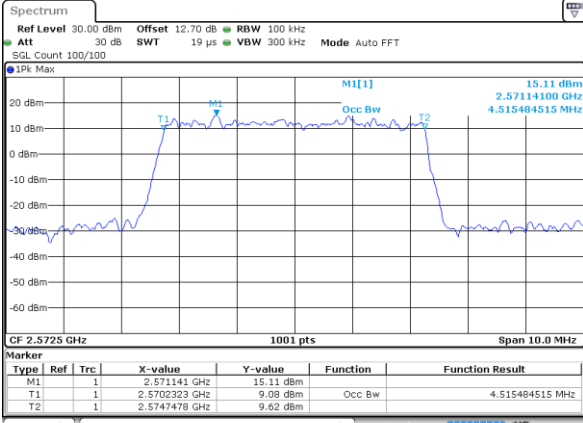

Highest Channel / 20MHz / QPSK

Date: 15 MAY 2020 19:44:09

Highest Channel / 20MHz / 16QAM

Date: 15 MAY 2020 19:44:22

LTE Band 38

Lowest Channel / 5MHz / 64QAM

Date: 15 MAY 2020 18:26:04

Lowest Channel / 10MHz / 64QAM

Date: 15 MAY 2020 18:27:16

Middle Channel / 5MHz / 64QAM

Date: 15 MAY 2020 18:26:27

Middle Channel / 10MHz / 64QAM

Date: 15 MAY 2020 18:27:40

Highest Channel / 5MHz / 64QAM

Date: 15 MAY 2020 18:26:51

Highest Channel / 10MHz / 64QAM