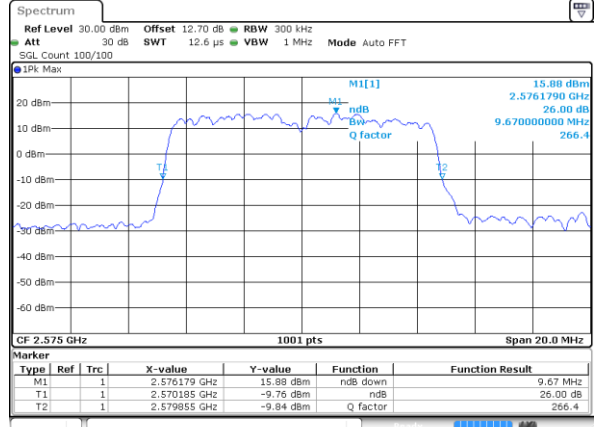

Lowest Channel / 10MHz / 64QAM

Date: 15 MAY 2020 18:27:28