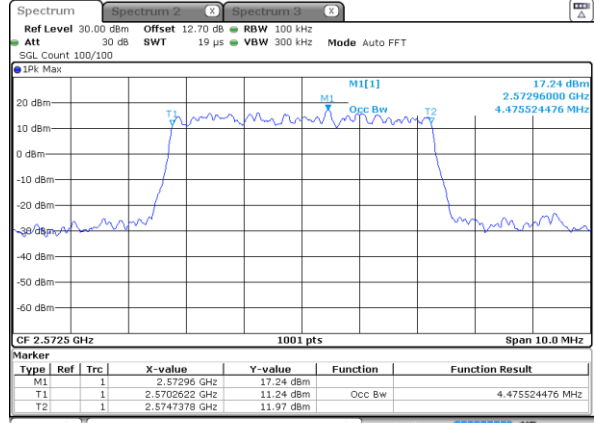

Date: 15 MAY 2020 18:30:39

Occupied Bandwidth

Mode	LTE Band 38 : 99%OBW(MHz)											
BW	1.4MHz		3MHz		5MHz		10MHz		15MHz		20MHz	
Mod.	QPSK	16QAM	QPSK	16QAM	QPSK	16QAM	QPSK	16QAM	QPSK	16QAM	QPSK	16QAM
Lowest CH	-	-	-	-	4.47	4.48	9.01	9.07	13.40	13.46	17.94	17.78
Middle CH	-	-	-	-	4.49	4.48	9.07	9.07	13.40	13.49	17.90	17.82
Highest CH	-	-	-	-	4.48	4.47	9.03	9.05	13.28	13.46	17.86	17.74
Mode	LTE Band 38 : 99%OBW(MHz)											
BW	1.4MHz		3MHz		5MHz		10MHz		15MHz		20MHz	
Mod.	64QAM		64QAM		64QAM		64QAM		64QAM		64QAM	
Lowest CH	-	-	-	-	4.52	-	9.05	-	13.43	-	17.94	-
Middle CH	-	-	-	-	4.53	-	8.97	-	13.43	-	17.86	-
Highest CH	-	-	-	-	4.46	-	9.05	-	13.37	-	17.90	-

LTE Band 38

Lowest Channel / 5MHz / QPSK

Date: 6 MAY 2020 00:50:49

Lowest Channel / 5MHz / 16QAM

Date: 6 MAY 2020 00:51:02

Middle Channel / 5MHz / QPSK

Date: 6 MAY 2020 00:51:38

Middle Channel / 5MHz / 16QAM

Date: 6 MAY 2020 00:51:50

Highest Channel / 5MHz / QPSK

Date: 6 MAY 2020 00:52:25

Highest Channel / 5MHz / 16QAM

Date: 6 MAY 2020 00:52:37

LTE Band 38

Lowest Channel / 10MHz / QPSK

Date: 6 MAY 2020 00:53:14