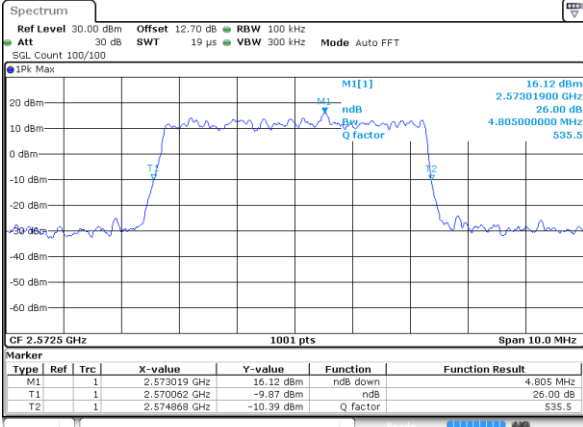

LTE Band 38

Lowest Channel / 5MHz / 64QAM

Date: 15 MAY 2020 18:26:16