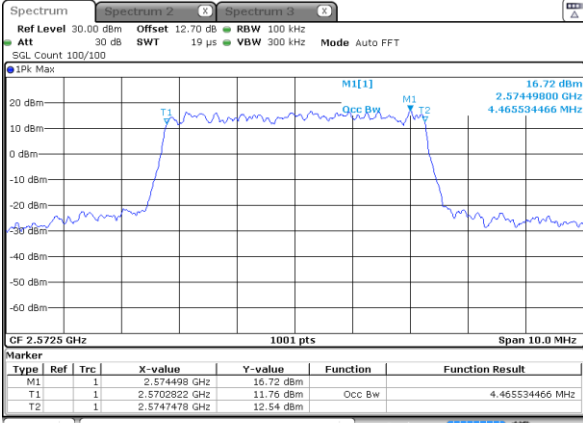

Date: 15 MAY 2020 18:30:39

Occupied Bandwidth

Mode	LTE Band 38 : 99%OBW(MHz)											
BW	1.4MHz		3MHz		5MHz		10MHz		15MHz		20MHz	
Mod.	QPSK	16QAM	QPSK	16QAM	QPSK	16QAM	QPSK	16QAM	QPSK	16QAM	QPSK	16QAM
Lowest CH	-	-	-	-	4.47	4.48	9.01	9.07	13.40	13.46	17.94	17.78
Middle CH	-	-	-	-	4.49	4.48	9.07	9.07	13.40	13.49	17.90	17.82
Highest CH	-	-	-	-	4.48	4.47	9.03	9.05	13.28	13.46	17.86	17.74
Mode	LTE Band 38 : 99%OBW(MHz)											
BW	1.4MHz		3MHz		5MHz		10MHz		15MHz		20MHz	
Mod.	64QAM		64QAM		64QAM		64QAM		64QAM		64QAM	
Lowest CH	-	-	-	-	4.52	-	9.05	-	13.43	-	17.94	-
Middle CH	-	-	-	-	4.53	-	8.97	-	13.43	-	17.86	-
Highest CH	-	-	-	-	4.46	-	9.05	-	13.37	-	17.90	-

LTE Band 38

Lowest Channel / 5MHz / QPSK

Date: 6 MAY 2020 00:50:49

Lowest Channel / 5MHz / 16QAM

Date: 6 MAY 2020 00:51:02

Middle Channel / 5MHz / QPSK

Date: 6 MAY 2020 00:51:38

Middle Channel / 5MHz / 16QAM

Date: 6 MAY 2020 00:51:50

Highest Channel / 5MHz / QPSK

Date: 6 MAY 2020 00:52:25

Highest Channel / 5MHz / 16QAM

Date: 6 MAY 2020 00:52:37

LTE Band 38

Lowest Channel / 10MHz / QPSK

Date: 6 MAY 2020 00:53:14