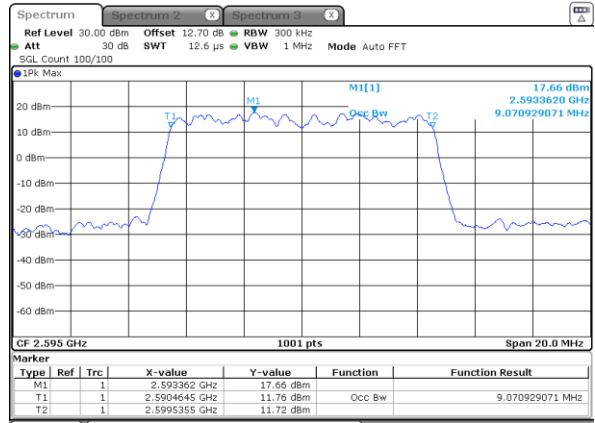

Date: 6 MAY 2020 00:51:50

Highest Channel / 5MHz / QPSK

Date: 6 MAY 2020 00:52:25

Highest Channel / 5MHz / 16QAM

Date: 6 MAY 2020 00:52:37

LTE Band 38

Lowest Channel / 10MHz / QPSK

Date: 6 MAY 2020 00:53:14

Lowest Channel / 10MHz / 16QAM

Date: 6 MAY 2020 00:53:26

Middle Channel / 10MHz / QPSK

Date: 6 MAY 2020 00:54:03

Middle Channel / 10MHz / 16QAM

Date: 6 MAY 2020 00:54:14

Highest Channel / 10MHz / QPSK

Date: 6 MAY 2020 00:54:49

Highest Channel / 10MHz / 16QAM

Date: 6 MAY 2020 00:55:02

LTE Band 38

Lowest Channel / 15MHz / QPSK

Date: 6 MAY 2020 00:55:39

Lowest Channel / 15MHz / 16QAM

Date: 6 MAY 2020 00:55:51

Middle Channel / 15MHz / QPSK

Date: 6 MAY 2020 00:56:27

Middle Channel / 15MHz / 16QAM

Date: 6 MAY 2020 00:56:39

Highest Channel / 15MHz / QPSK

Date: 6 MAY 2020 00:57:15

Highest Channel / 15MHz / 16QAM

Date: 6 MAY 2020 00:57:27

LTE Band 38