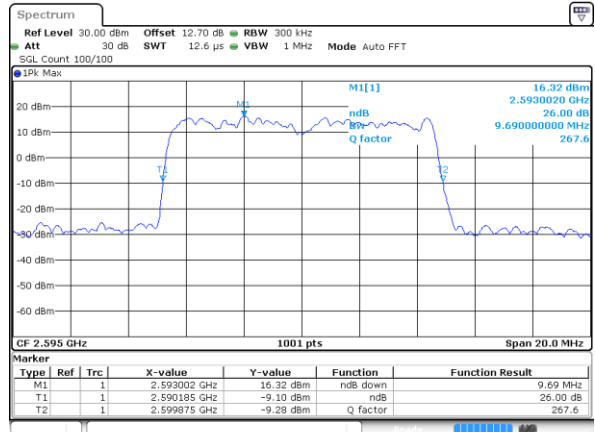

Lowest Channel / 5MHz / 64QAM

Date: 15 MAY 2020 18:26:16

Lowest Channel / 10MHz / 64QAM

Date: 15 MAY 2020 18:27:28

Middle Channel / 5MHz / 64QAM

Date: 15 MAY 2020 18:26:39

Middle Channel / 10MHz / 64QAM

Date: 15 MAY 2020 18:27:51

Highest Channel / 5MHz / 64QAM

Date: 15 MAY 2020 18:27:03

Highest Channel / 10MHz / 64QAM

Date: 15 MAY 2020 18:28:15

LTE Band 38

Lowest Channel / 15MHz / 64QAM

Date: 15 MAY 2020 18:28:40

Lowest Channel / 20MHz / 64QAM