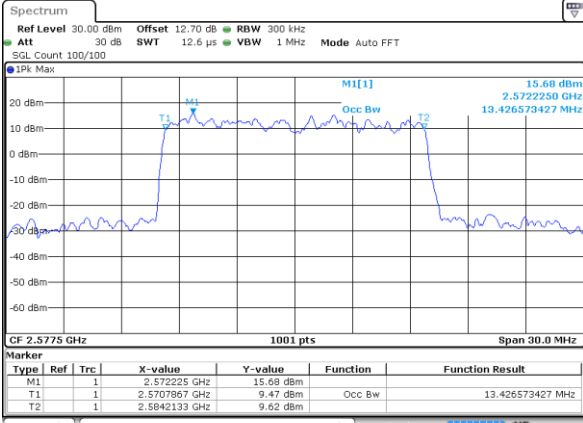

Highest Channel / 20MHz / QPSK

Date: 15 MAY 2020 19:44:09

Highest Channel / 20MHz / 16QAM

Date: 15 MAY 2020 19:44:22

LTE Band 38

Lowest Channel / 5MHz / 64QAM

Date: 15 MAY 2020 18:26:04

Lowest Channel / 10MHz / 64QAM

Date: 15 MAY 2020 18:27:16

Middle Channel / 5MHz / 64QAM

Date: 15 MAY 2020 18:26:27

Middle Channel / 10MHz / 64QAM

Date: 15 MAY 2020 18:27:40

Highest Channel / 5MHz / 64QAM

Date: 15 MAY 2020 18:26:51

Highest Channel / 10MHz / 64QAM

Date: 15 MAY 2020 18:28:03

LTE Band 38

Lowest Channel / 15MHz / 64QAM

Date: 15 MAY 2020 18:28:28

Lowest Channel / 20MHz / 64QAM

Date: 15 MAY 2020 18:29:40

Middle Channel / 15MHz / 64QAM

Date: 15 MAY 2020 18:28:52