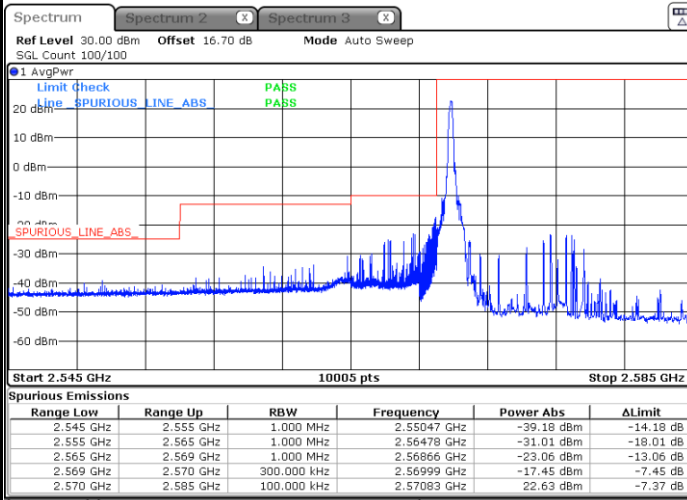

Highest Band Edge / 1 RB

Date: 5 MAY 2020 23:51:01

Lowest Band Edge / Full RB

Date: 5 MAY 2020 23:49:39

Highest Band Edge / Full RB

Date: 5 MAY 2020 23:50:20

LTE Band 38 / 15MHz / QPSK

Lowest Band Edge / 1 RB

Date: 5 MAY 2020 23:57:15

Highest Band Edge / 1 RB

Date: 6 MAY 2020 00:01:23

Lowest Band Edge / Full RB

Date: 5 MAY 2020 23:58:38

Highest Band Edge / Full RB

Date: 6 MAY 2020 00:00:00

LTE Band 38 / 15MHz / 16QAM

Lowest Band Edge / 1 RB

Date: 5 MAY 2020 23:57:56

Highest Band Edge / 1 RB

Date: 6 MAY 2020 00:02:04

Lowest Band Edge / Full RB

Date: 5 MAY 2020 23:59:19

Highest Band Edge / Full RB

Date: 6 MAY 2020 00:00:41

LTE Band 38 / 15MHz / 64QAM

Lowest Band Edge / 1 RB

Date: 6 MAY 2020 00:02:45

Highest Band Edge / 1 RB

Date: 6 MAY 2020 00:04:50

Lowest Band Edge / Full RB

Date: 6 MAY 2020 00:03:27

Highest Band Edge / Full RB