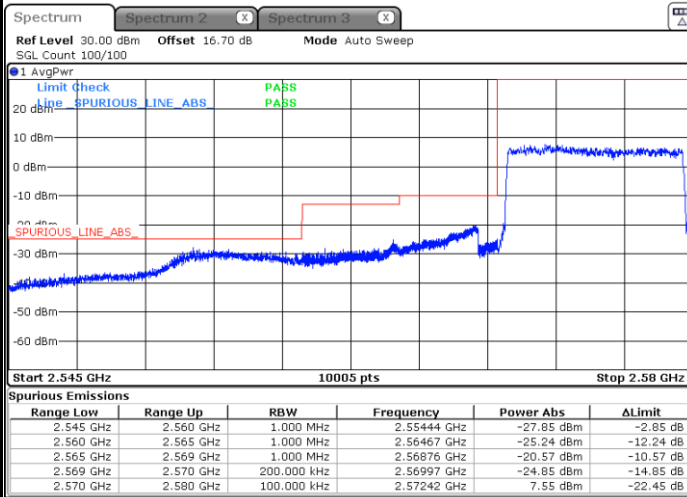

Highest Band Edge / Full RB

Date: 5 MAY 2020 23:44:07

LTE Band 38 / 5MHz / 64QAM

Lowest Band Edge / 1RB

Date: 5 MAY 2020 23:46:12

Highest Band Edge / 1 RB

Date: 5 MAY 2020 23:48:15

Lowest Band Edge / Full RB

Date: 5 MAY 2020 23:46:53

Highest Band Edge / Full RB

Date: 5 MAY 2020 23:47:34

LTE Band 38 / 10MHz / QPSK

Lowest Band Edge / 1 RB

Date: 5 MAY 2020 23:51:43

Highest Band Edge / 1 RB

Date: 5 MAY 2020 23:55:51

Lowest Band Edge / Full RB

Date: 5 MAY 2020 23:53:06

Highest Band Edge / Full RB

Date: 5 MAY 2020 23:54:29

LTE Band 38 / 10MHz / 16QAM

Lowest Band Edge / 1 RB

Date: 5 MAY 2020 23:52:24

Highest Band Edge / 1 RB

Date: 5 MAY 2020 23:56:33

Lowest Band Edge / Full RB

Date: 5 MAY 2020 23:53:47

Highest Band Edge / Full RB

Date: 5 MAY 2020 23:55:10

LTE Band 38 / 10MHz / 64QAM

Lowest Band Edge / 1 RB

Date: 5 MAY 2020 23:48:57