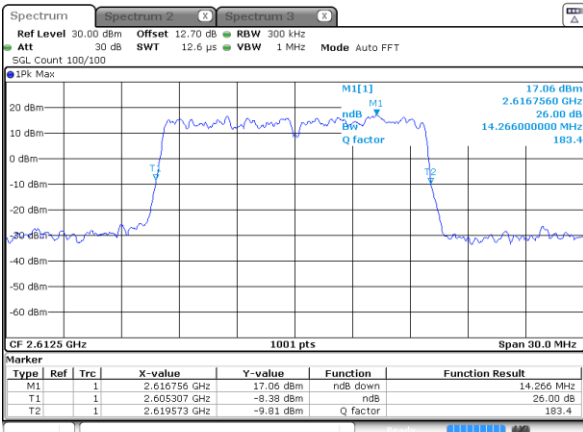

Lowest Channel / 15MHz / 16QAM

Date: 6 MAY 2020 00:56:16

Middle Channel / 15MHz / QPSK

Date: 6 MAY 2020 00:56:51

Middle Channel / 15MHz / 16QAM

Date: 6 MAY 2020 00:57:03

Highest Channel / 15MHz / QPSK

Date: 6 MAY 2020 00:57:39

Highest Channel / 15MHz / 16QAM

Date: 6 MAY 2020 00:57:51

LTE Band 38

Lowest Channel / 20MHz / QPSK

Date: 15 MAY 2020 19:42:59

Lowest Channel / 20MHz / 16QAM

Date: 15 MAY 2020 19:43:11

Middle Channel / 20MHz / QPSK