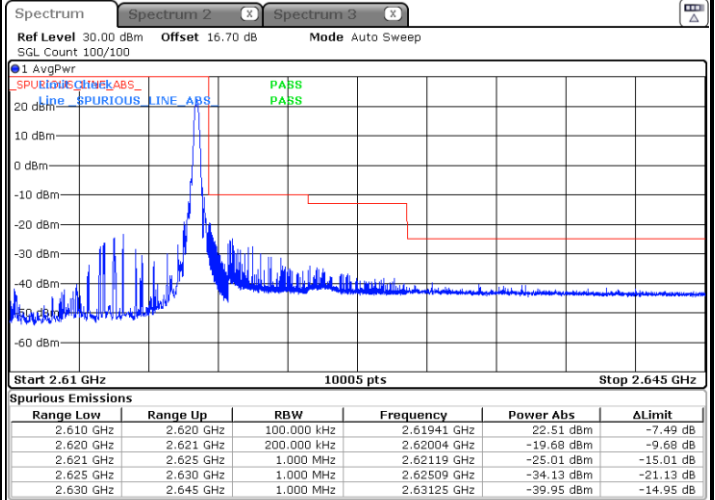

Date: 5 MAY 2020 23:46:53

Highest Band Edge / Full RB

Date: 5 MAY 2020 23:47:34

LTE Band 38 / 10MHz / QPSK

Lowest Band Edge / 1 RB

Date: 5 MAY 2020 23:51:43

Highest Band Edge / 1 RB

Date: 5 MAY 2020 23:55:51

Lowest Band Edge / Full RB

Date: 5 MAY 2020 23:53:06

Highest Band Edge / Full RB

Date: 5 MAY 2020 23:54:29

LTE Band 38 / 10MHz / 16QAM

Lowest Band Edge / 1 RB

Date: 5 MAY 2020 23:52:24

Highest Band Edge / 1 RB

Date: 5 MAY 2020 23:56:33

Lowest Band Edge / Full RB

Date: 5 MAY 2020 23:53:47

Highest Band Edge / Full RB

Date: 5 MAY 2020 23:55:10

LTE Band 38 / 10MHz / 64QAM

Lowest Band Edge / 1 RB

Date: 5 MAY 2020 23:48:57

Highest Band Edge / 1 RB

Date: 5 MAY 2020 23:51:01

Lowest Band Edge / Full RB

Date: 5 MAY 2020 23:49:39

Highest Band Edge / Full RB

Date: 5 MAY 2020 23:50:20

LTE Band 38 / 15MHz / QPSK

Lowest Band Edge / 1 RB