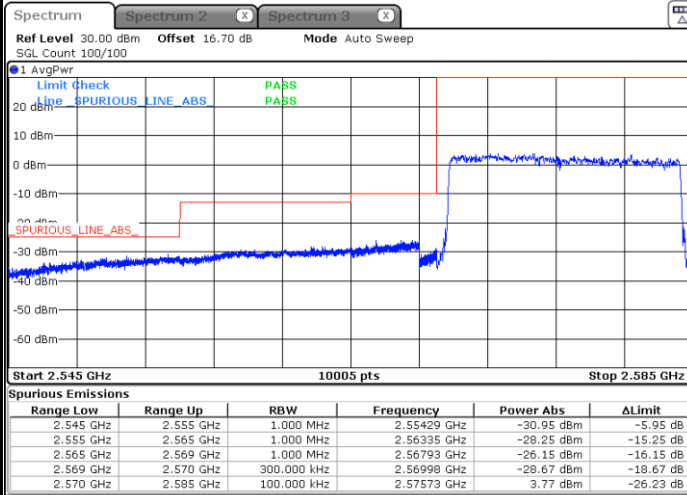

Lowest Band Edge / 1 RB

Date: 5 MAY 2020 23:57:56

Highest Band Edge / 1 RB

Date: 6 MAY 2020 00:02:04

Lowest Band Edge / Full RB

Date: 5 MAY 2020 23:59:19

Highest Band Edge / Full RB

Date: 6 MAY 2020 00:00:41

LTE Band 38 / 15MHz / 64QAM

Lowest Band Edge / 1 RB

Date: 6 MAY 2020 00:02:45

Highest Band Edge / 1 RB

Date: 6 MAY 2020 00:04:50

Lowest Band Edge / Full RB

Date: 6 MAY 2020 00:03:27

Highest Band Edge / Full RB

Date: 6 MAY 2020 00:04:08

LTE Band 38 / 20MHz / QPSK

Lowest Band Edge / 1 RB

Highest Band Edge / 1 RB

Date: 6 MAY 2020 00:05:32

Date: 6 MAY 2020 00:09:40

Lowest Band Edge / Full RB

Highest Band Edge / Full RB

Date: 6 MAY 2020 00:06:54

Date: 6 MAY 2020 00:08:17

LTE Band 38 / 20MHz / 16QAM

Lowest Band Edge / 1 RB

Date: 6 MAY 2020 00:06:13

Highest Band Edge / 1 RB

Date: 6 MAY 2020 00:10:21

Lowest Band Edge / Full RB