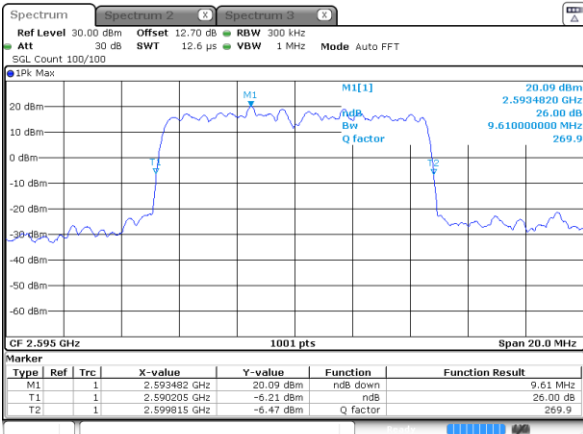

LTE Band 38

Lowest Channel / 10MHz / QPSK

Date: 6 MAY 2020 00:53:39

Lowest Channel / 10MHz / 16QAM

Date: 6 MAY 2020 00:53:51

Middle Channel / 10MHz / QPSK

Date: 6 MAY 2020 00:54:26

Middle Channel / 10MHz / 16QAM

Date: 6 MAY 2020 00:54:37

Highest Channel / 10MHz / QPSK

Date: 6 MAY 2020 00:55:14

Highest Channel / 10MHz / 16QAM

Date: 6 MAY 2020 00:55:26

LTE Band 38

Lowest Channel / 15MHz / QPSK

Date: 6 MAY 2020 00:56:03