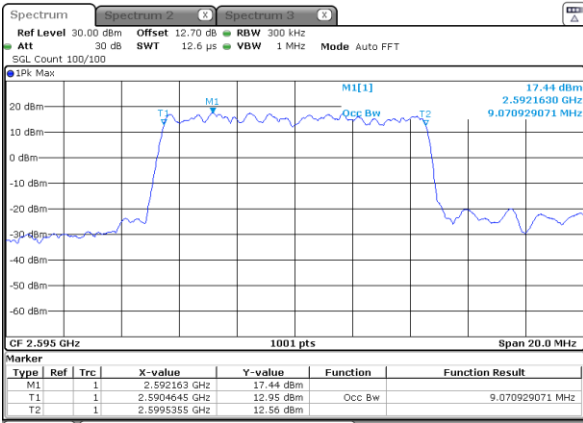

Middle Channel / 10MHz / QPSK

Date: 6 MAY 2020 00:54:03