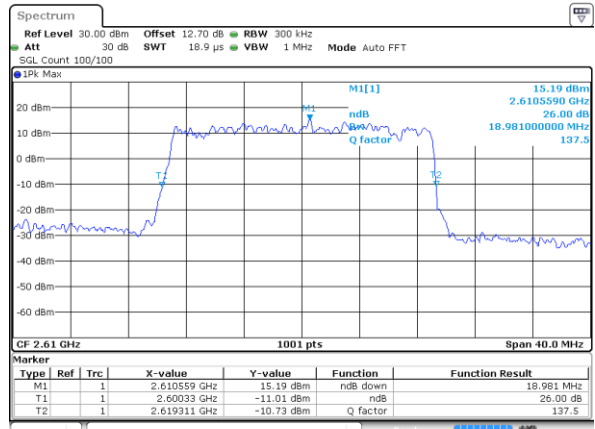

Date: 15 MAY 2020 19:43:46

Middle Channel / 20MHz / 16QAM

Date: 15 MAY 2020 19:43:58

Highest Channel / 20MHz / QPSK

Date: 15 MAY 2020 19:44:35

Highest Channel / 20MHz / 16QAM

Date: 15 MAY 2020 19:44:47

LTE Band 38

Highest Channel / 5MHz / 64QAM

Date: 15 MAY 2020 18:27:03

Highest Channel / 10MHz / 64QAM

Date: 15 MAY 2020 18:28:15

LTE Band 38

Lowest Channel / 15MHz / 64QAM

Date: 15 MAY 2020 18:28:40

Lowest Channel / 20MHz / 64QAM