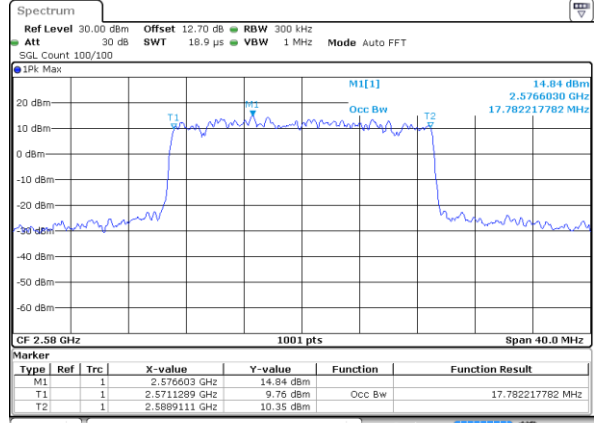

Lowest Channel / 20MHz / 16QAM

Date: 15 MAY 2020 19:42:47