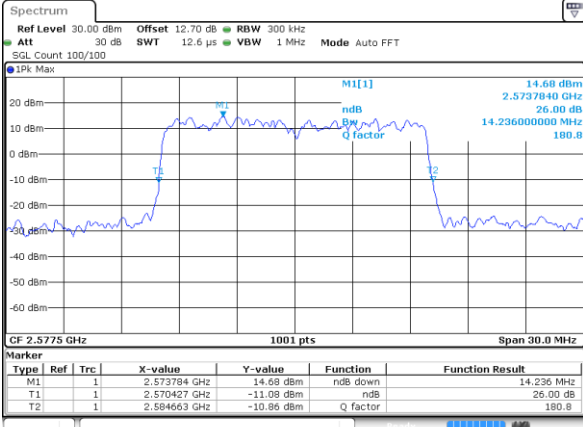

Highest Channel / 5MHz / 64QAM

Date: 15 MAY 2020 18:27:03

Highest Channel / 10MHz / 64QAM

Date: 15 MAY 2020 18:28:15

LTE Band 38

Lowest Channel / 15MHz / 64QAM

Date: 15 MAY 2020 18:28:40

Lowest Channel / 20MHz / 64QAM