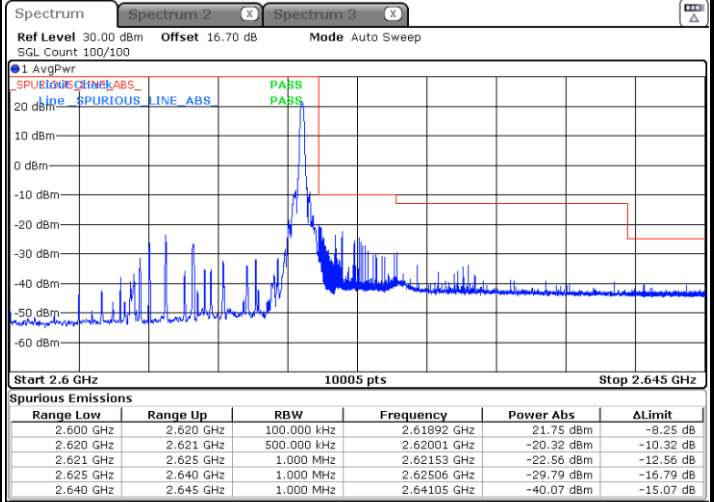

LTE Band 38 / 15MHz / 64QAM

Lowest Band Edge / 1 RB

Date: 6 MAY 2020 00:02:45

Highest Band Edge / 1 RB

Date: 6 MAY 2020 00:04:50

Lowest Band Edge / Full RB

Date: 6 MAY 2020 00:03:27

Highest Band Edge / Full RB

Date: 6 MAY 2020 00:04:08

LTE Band 38 / 20MHz / QPSK

Lowest Band Edge / 1 RB

Highest Band Edge / 1 RB

Date: 6 MAY 2020 00:05:32

Date: 6 MAY 2020 00:09:40

Lowest Band Edge / Full RB

Highest Band Edge / Full RB

Date: 6 MAY 2020 00:06:54

Date: 6 MAY 2020 00:08:17

LTE Band 38 / 20MHz / 16QAM

Lowest Band Edge / 1 RB

Date: 6 MAY 2020 00:06:13

Highest Band Edge / 1 RB

Date: 6 MAY 2020 00:10:21

Lowest Band Edge / Full RB

Date: 6 MAY 2020 00:07:36

Highest Band Edge / Full RB

Date: 6 MAY 2020 00:08:58