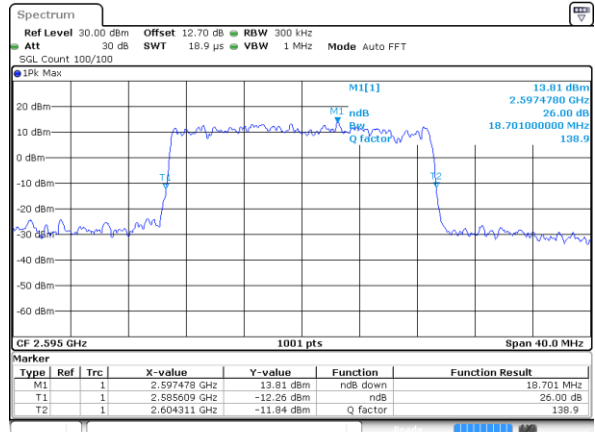

Middle Channel / 20MHz / 64QAM

Date: 15 MAY 2020 18:30:15