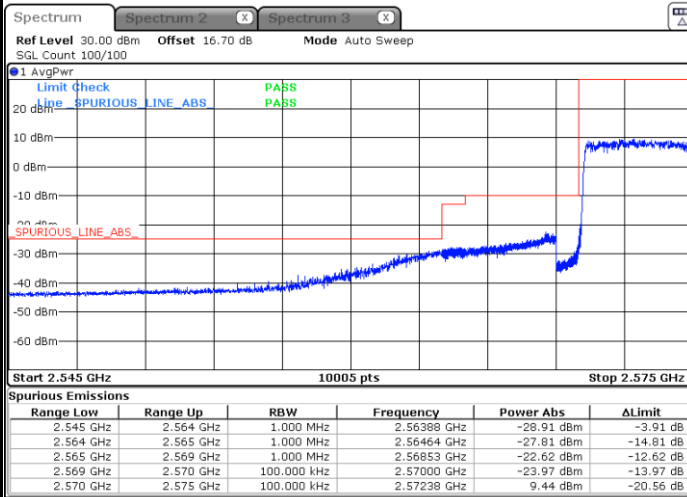

# Conducted Band Edge

LTE Band 38 / 5MHz / 16QAM

Lowest Band Edge / 1RB

Date: 5 MAY 2020 23:41:22

Highest Band Edge / 1 RB

Date: 5 MAY 2020 23:45:30

Lowest Band Edge / Full RB

Date: 5 MAY 2020 23:42:45

Highest Band Edge / Full RB

Date: 5 MAY 2020 23:44:07

LTE Band 38 / 5MHz / 64QAM

Lowest Band Edge / 1RB

Date: 5 MAY 2020 23:46:12

Highest Band Edge / 1 RB

Date: 5 MAY 2020 23:48:15

Lowest Band Edge / Full RB

Date: 5 MAY 2020 23:46:53

Highest Band Edge / Full RB

Date: 5 MAY 2020 23:47:34

LTE Band 38 / 10MHz / QPSK

Lowest Band Edge / 1 RB

Date: 5 MAY 2020 23:51:43

Highest Band Edge / 1 RB

Date: 5 MAY 2020 23:55:51

Lowest Band Edge / Full RB

Date: 5 MAY 2020 23:53:06

Highest Band Edge / Full RB

Date: 5 MAY 2020 23:54:29

LTE Band 38 / 10MHz / 16QAM

Lowest Band Edge / 1 RB

Date: 5 MAY 2020 23:52:24

Highest Band Edge / 1 RB