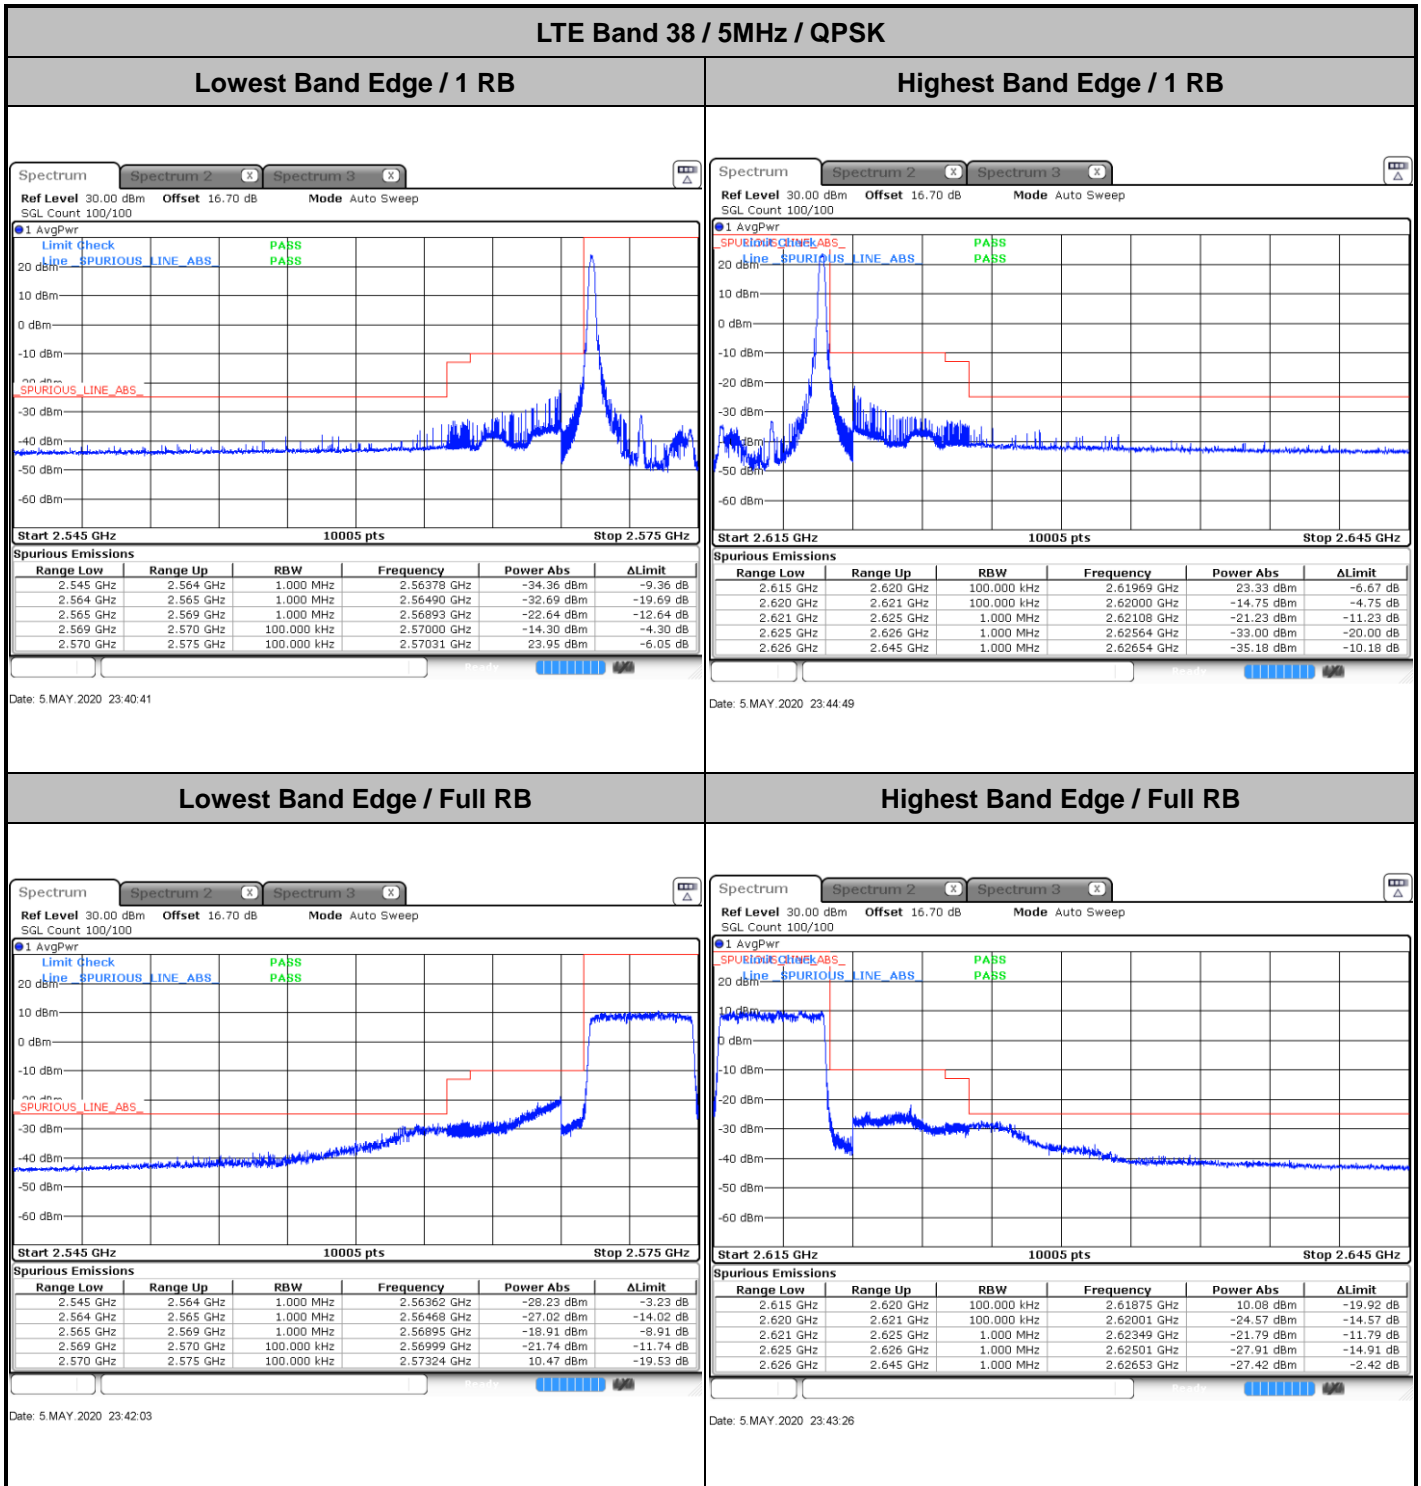

Middle Channel / 20MHz / 64QAM

Date: 15 MAY 2020 18:30:04

Highest Channel / 15MHz / 64QAM

Date: 15 MAY 2020 18:29:15

Highest Channel / 20MHz / 64QAM

Date: 15 MAY 2020 18:30:27

# Conducted Band Edge

LTE Band 38 / 5MHz / 16QAM

Lowest Band Edge / 1RB

Date: 5 MAY 2020 23:41:22

Highest Band Edge / 1 RB

Date: 5 MAY 2020 23:45:30

Lowest Band Edge / Full RB

Date: 5 MAY 2020 23:42:45

Highest Band Edge / Full RB

Date: 5 MAY 2020 23:44:07

LTE Band 38 / 5MHz / 64QAM

Lowest Band Edge / 1RB

Date: 5 MAY 2020 23:46:12

Highest Band Edge / 1 RB

Date: 5 MAY 2020 23:48:15

Lowest Band Edge / Full RB

Date: 5 MAY 2020 23:46:53

Highest Band Edge / Full RB

Date: 5 MAY 2020 23:47:34

LTE Band 38 / 10MHz / QPSK

Lowest Band Edge / 1 RB

Date: 5 MAY 2020 23:51:43

Highest Band Edge / 1 RB

Date: 5 MAY 2020 23:55:51