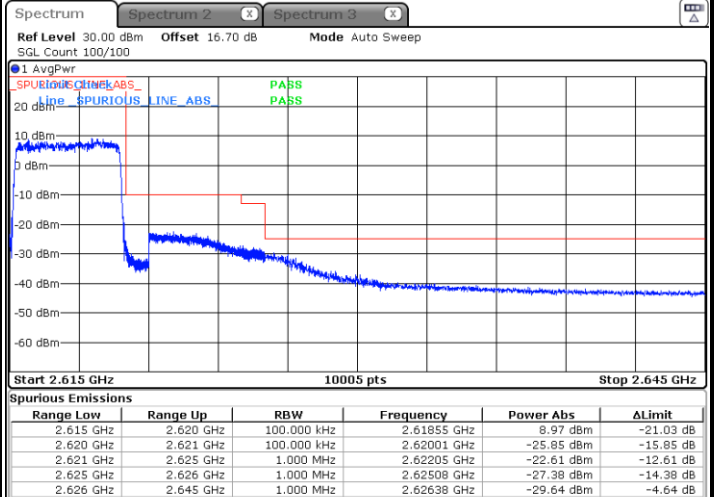

# Conducted Band Edge

LTE Band 38 / 5MHz / 16QAM

Lowest Band Edge / 1RB

Date: 5 MAY 2020 23:41:22

Highest Band Edge / 1 RB

Date: 5 MAY 2020 23:45:30

Lowest Band Edge / Full RB

Date: 5 MAY 2020 23:42:45

Highest Band Edge / Full RB

Date: 5 MAY 2020 23:44:07

LTE Band 38 / 5MHz / 64QAM

Lowest Band Edge / 1RB

Date: 5 MAY 2020 23:46:12

Highest Band Edge / 1 RB

Date: 5 MAY 2020 23:48:15

Lowest Band Edge / Full RB

Date: 5 MAY 2020 23:46:53

Highest Band Edge / Full RB

Date: 5 MAY 2020 23:47:34

LTE Band 38 / 10MHz / QPSK

Lowest Band Edge / 1 RB

Date: 5 MAY 2020 23:51:43

Highest Band Edge / 1 RB

Date: 5 MAY 2020 23:55:51

Lowest Band Edge / Full RB

Date: 5 MAY 2020 23:53:06

Highest Band Edge / Full RB

Date: 5 MAY 2020 23:54:29

LTE Band 38 / 10MHz / 16QAM

Lowest Band Edge / 1 RB

Date: 5 MAY 2020 23:52:24

Highest Band Edge / 1 RB