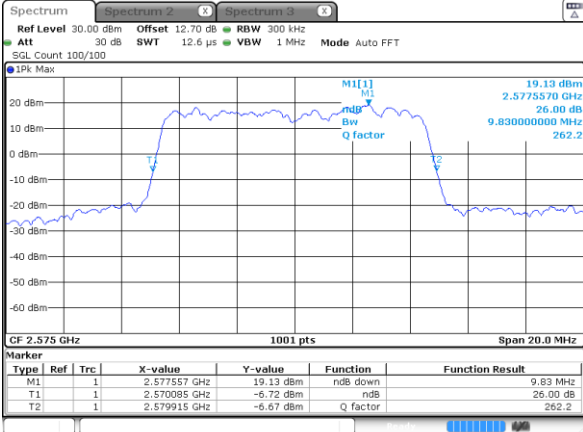

LTE Band 38

Lowest Channel / 10MHz / QPSK

Date: 6 MAY 2020 00:53:39

Lowest Channel / 10MHz / 16QAM

Date: 6 MAY 2020 00:53:51

Middle Channel / 10MHz / QPSK

Date: 6 MAY 2020 00:54:26

Middle Channel / 10MHz / 16QAM

Date: 6 MAY 2020 00:54:37

Highest Channel / 10MHz / QPSK

Date: 6 MAY 2020 00:55:14

Highest Channel / 10MHz / 16QAM

Date: 6 MAY 2020 00:55:26

LTE Band 38

Lowest Channel / 15MHz / QPSK

Date: 6 MAY 2020 00:56:03