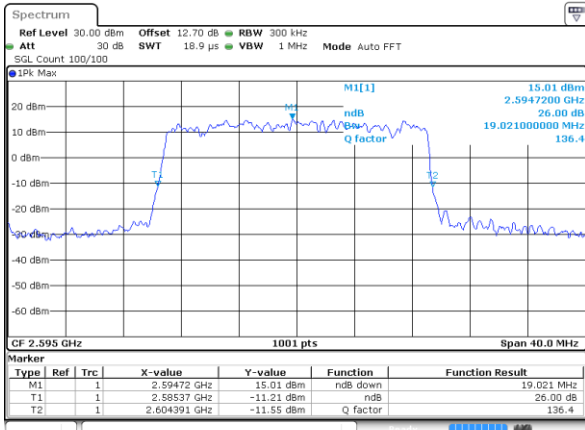

Highest Channel / 15MHz / 16QAM

Date: 6 MAY 2020 00:57:51

LTE Band 38

Lowest Channel / 20MHz / QPSK

Date: 15 MAY 2020 19:42:59

Lowest Channel / 20MHz / 16QAM

Date: 15 MAY 2020 19:43:11

Middle Channel / 20MHz / QPSK

Date: 15 MAY 2020 19:43:46

Middle Channel / 20MHz / 16QAM

Date: 15 MAY 2020 19:43:58

Highest Channel / 20MHz / QPSK

Date: 15 MAY 2020 19:44:35

Highest Channel / 20MHz / 16QAM

Date: 15 MAY 2020 19:44:47

LTE Band 38