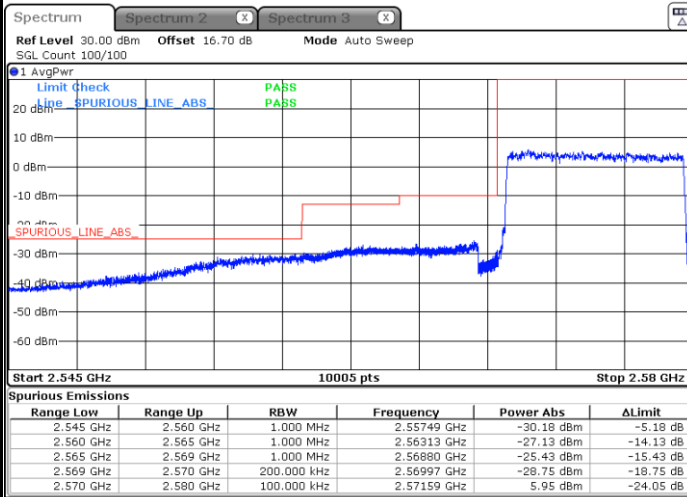

Lowest Band Edge / Full RB

Date: 5 MAY 2020 23:53:06

Highest Band Edge / Full RB

Date: 5 MAY 2020 23:54:29

LTE Band 38 / 10MHz / 16QAM

Lowest Band Edge / 1 RB

Date: 5 MAY 2020 23:52:24

Highest Band Edge / 1 RB

Date: 5 MAY 2020 23:56:33

Lowest Band Edge / Full RB

Date: 5 MAY 2020 23:53:47

Highest Band Edge / Full RB

Date: 5 MAY 2020 23:55:10

LTE Band 38 / 10MHz / 64QAM

Lowest Band Edge / 1 RB

Date: 5 MAY 2020 23:48:57

Highest Band Edge / 1 RB

Date: 5 MAY 2020 23:51:01

Lowest Band Edge / Full RB

Date: 5 MAY 2020 23:49:39

Highest Band Edge / Full RB

Date: 5 MAY 2020 23:50:20

LTE Band 38 / 15MHz / QPSK

Lowest Band Edge / 1 RB

Date: 5 MAY 2020 23:57:15

Highest Band Edge / 1 RB

Date: 6 MAY 2020 00:01:23

Lowest Band Edge / Full RB

Date: 5 MAY 2020 23:58:38

Highest Band Edge / Full RB

Date: 6 MAY 2020 00:00:00

LTE Band 38 / 15MHz / 16QAM