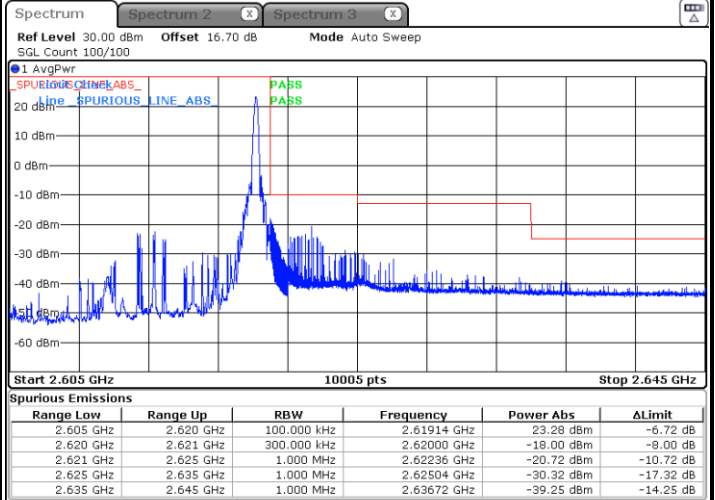

Date: 5 MAY 2020 23:56:33

Lowest Band Edge / Full RB

Date: 5 MAY 2020 23:53:47

Highest Band Edge / Full RB

Date: 5 MAY 2020 23:55:10

LTE Band 38 / 10MHz / 64QAM

Lowest Band Edge / 1 RB

Date: 5 MAY 2020 23:48:57

Highest Band Edge / 1 RB

Date: 5 MAY 2020 23:51:01

Lowest Band Edge / Full RB

Date: 5 MAY 2020 23:49:39

Highest Band Edge / Full RB

Date: 5 MAY 2020 23:50:20

LTE Band 38 / 15MHz / QPSK

Lowest Band Edge / 1 RB

Date: 5 MAY 2020 23:57:15

Highest Band Edge / 1 RB

Date: 6 MAY 2020 00:01:23

Lowest Band Edge / Full RB

Date: 5 MAY 2020 23:58:38

Highest Band Edge / Full RB

Date: 6 MAY 2020 00:00:00

LTE Band 38 / 15MHz / 16QAM

Lowest Band Edge / 1 RB

Date: 5 MAY 2020 23:57:56

Highest Band Edge / 1 RB

Date: 6 MAY 2020 00:02:04

Lowest Band Edge / Full RB

Date: 5 MAY 2020 23:59:19

Highest Band Edge / Full RB

Date: 6 MAY 2020 00:00:41