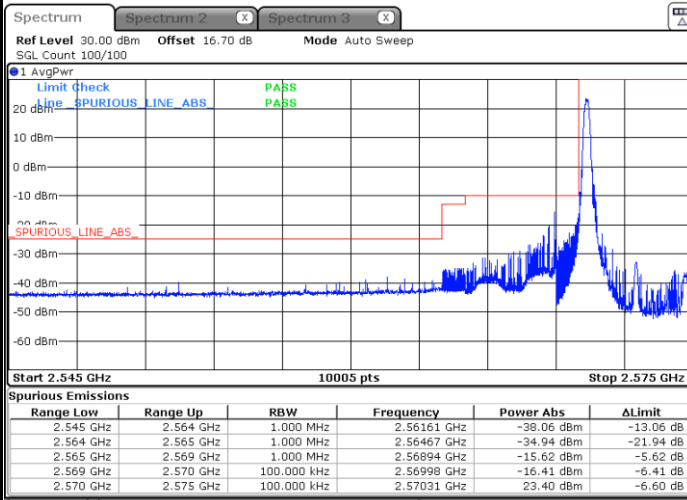

Date: 15 MAY 2020 18:28:03

LTE Band 38

Lowest Channel / 15MHz / 64QAM

Date: 15 MAY 2020 18:28:28

Lowest Channel / 20MHz / 64QAM

Date: 15 MAY 2020 18:29:40

Middle Channel / 15MHz / 64QAM

Date: 15 MAY 2020 18:28:52

Middle Channel / 20MHz / 64QAM

Date: 15 MAY 2020 18:30:04

Highest Channel / 15MHz / 64QAM

Date: 15 MAY 2020 18:29:15

Highest Channel / 20MHz / 64QAM

Date: 15 MAY 2020 18:30:27

# Conducted Band Edge

LTE Band 38 / 5MHz / 16QAM

Lowest Band Edge / 1RB

Date: 5 MAY 2020 23:41:22

Highest Band Edge / 1 RB

Date: 5 MAY 2020 23:45:30

Lowest Band Edge / Full RB

Date: 5 MAY 2020 23:42:45

Highest Band Edge / Full RB

Date: 5 MAY 2020 23:44:07

LTE Band 38 / 5MHz / 64QAM

Lowest Band Edge / 1RB

Date: 5 MAY 2020 23:46:12

Highest Band Edge / 1 RB

Date: 5 MAY 2020 23:48:15

Lowest Band Edge / Full RB