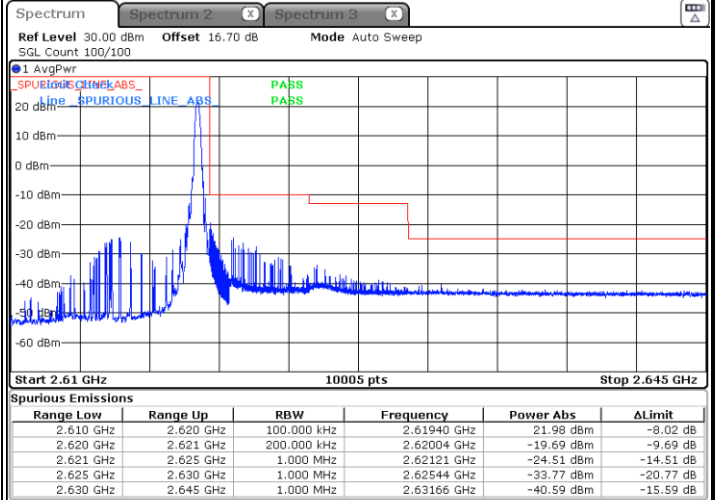

Lowest Band Edge / Full RB

Date: 5 MAY 2020 23:53:06

Highest Band Edge / Full RB

Date: 5 MAY 2020 23:54:29

LTE Band 38 / 10MHz / 16QAM

Lowest Band Edge / 1 RB

Date: 5 MAY 2020 23:52:24

Highest Band Edge / 1 RB

Date: 5 MAY 2020 23:56:33

Lowest Band Edge / Full RB

Date: 5 MAY 2020 23:53:47

Highest Band Edge / Full RB

Date: 5 MAY 2020 23:55:10

LTE Band 38 / 10MHz / 64QAM

Lowest Band Edge / 1 RB

Date: 5 MAY 2020 23:48:57

Highest Band Edge / 1 RB

Date: 5 MAY 2020 23:51:01

Lowest Band Edge / Full RB

Date: 5 MAY 2020 23:49:39

Highest Band Edge / Full RB

Date: 5 MAY 2020 23:50:20

LTE Band 38 / 15MHz / QPSK

Lowest Band Edge / 1 RB

Date: 5 MAY 2020 23:57:15

Highest Band Edge / 1 RB

Date: 6 MAY 2020 00:01:23

Lowest Band Edge / Full RB

Date: 5 MAY 2020 23:58:38

Highest Band Edge / Full RB

Date: 6 MAY 2020 00:00:00

LTE Band 38 / 15MHz / 16QAM