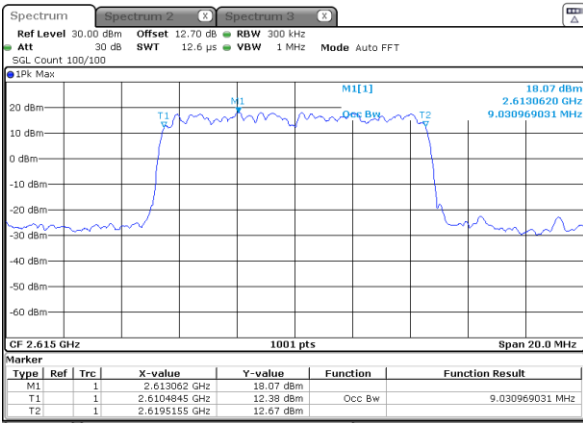

Date: 6 MAY 2020 00:51:50

Highest Channel / 5MHz / QPSK

Date: 6 MAY 2020 00:52:25

Highest Channel / 5MHz / 16QAM

Date: 6 MAY 2020 00:52:37

LTE Band 38

Lowest Channel / 10MHz / QPSK

Date: 6 MAY 2020 00:53:14

Lowest Channel / 10MHz / 16QAM

Date: 6 MAY 2020 00:53:26

Middle Channel / 10MHz / QPSK

Date: 6 MAY 2020 00:54:03

Middle Channel / 10MHz / 16QAM

Date: 6 MAY 2020 00:54:14

Highest Channel / 10MHz / QPSK

Date: 6 MAY 2020 00:54:49

Highest Channel / 10MHz / 16QAM

Date: 6 MAY 2020 00:55:02

LTE Band 38

Lowest Channel / 15MHz / QPSK

Date: 6 MAY 2020 00:55:39

Lowest Channel / 15MHz / 16QAM

Date: 6 MAY 2020 00:55:51

Middle Channel / 15MHz / QPSK