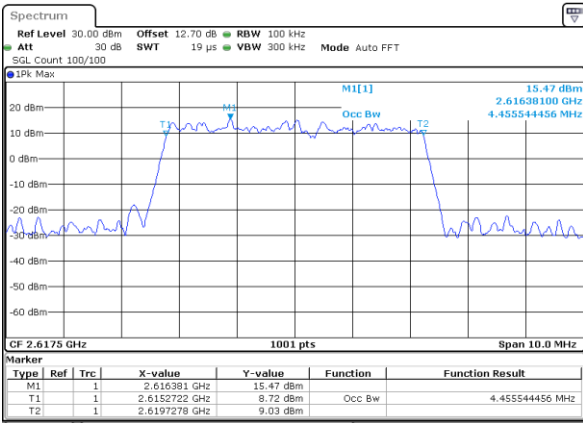

Highest Channel / 20MHz / QPSK

Date: 15 MAY 2020 19:44:09

Highest Channel / 20MHz / 16QAM

Date: 15 MAY 2020 19:44:22

LTE Band 38

Lowest Channel / 5MHz / 64QAM

Date: 15 MAY 2020 18:26:04

Lowest Channel / 10MHz / 64QAM

Date: 15 MAY 2020 18:27:16

Middle Channel / 5MHz / 64QAM

Date: 15 MAY 2020 18:26:27

Middle Channel / 10MHz / 64QAM

Date: 15 MAY 2020 18:27:40

Highest Channel / 5MHz / 64QAM

Date: 15 MAY 2020 18:26:51

Highest Channel / 10MHz / 64QAM

Date: 15 MAY 2020 18:28:03

LTE Band 38

Lowest Channel / 15MHz / 64QAM

Date: 15 MAY 2020 18:28:28

Lowest Channel / 20MHz / 64QAM

Date: 15 MAY 2020 18:29:40

Middle Channel / 15MHz / 64QAM

Date: 15 MAY 2020 18:28:52