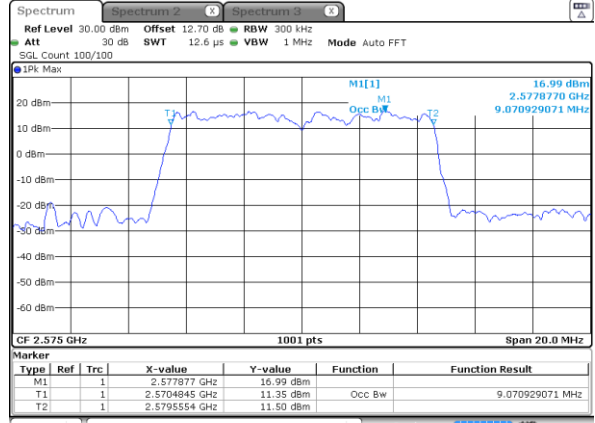

Lowest Channel / 10MHz / 16QAM

Date: 6 MAY 2020 00:53:26