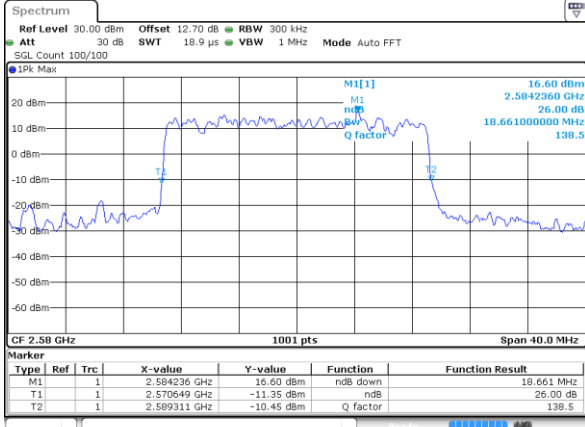

Highest Channel / 15MHz / 16QAM

Date: 6 MAY 2020 00:57:51

LTE Band 38

Lowest Channel / 20MHz / QPSK

Date: 15 MAY 2020 19:42:59

Lowest Channel / 20MHz / 16QAM

Date: 15 MAY 2020 19:43:11

Middle Channel / 20MHz / QPSK

Date: 15 MAY 2020 19:43:46

Middle Channel / 20MHz / 16QAM

Date: 15 MAY 2020 19:43:58

Highest Channel / 20MHz / QPSK

Date: 15 MAY 2020 19:44:35

Highest Channel / 20MHz / 16QAM

Date: 15 MAY 2020 19:44:47

LTE Band 38