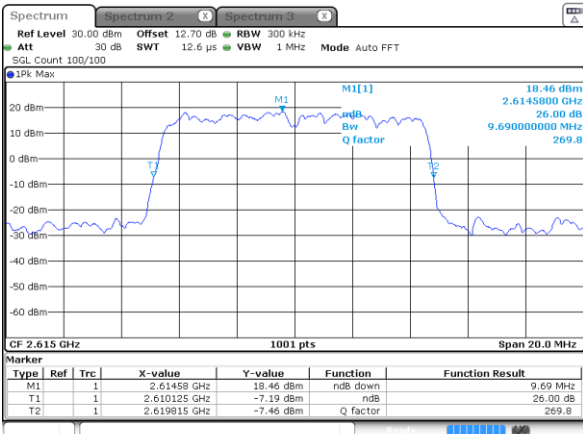

LTE Band 38

Lowest Channel / 10MHz / QPSK

Date: 6 MAY 2020 00:53:39

Lowest Channel / 10MHz / 16QAM

Date: 6 MAY 2020 00:53:51

Middle Channel / 10MHz / QPSK

Date: 6 MAY 2020 00:54:26

Middle Channel / 10MHz / 16QAM

Date: 6 MAY 2020 00:54:37

Highest Channel / 10MHz / QPSK

Date: 6 MAY 2020 00:55:14

Highest Channel / 10MHz / 16QAM

Date: 6 MAY 2020 00:55:26

LTE Band 38

Lowest Channel / 15MHz / QPSK

Date: 6 MAY 2020 00:56:03