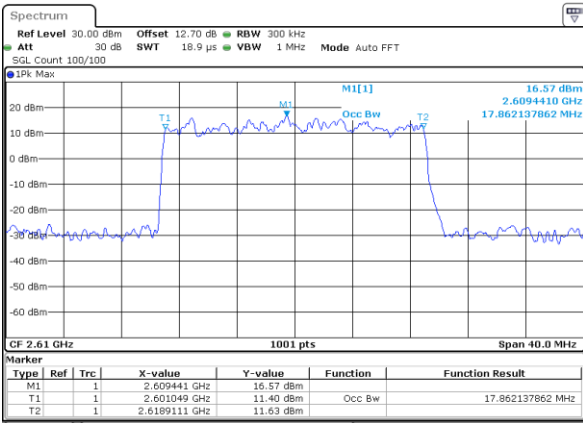

Date: 6 MAY 2020 00:56:27

Middle Channel / 15MHz / 16QAM

Date: 6 MAY 2020 00:56:39

Highest Channel / 15MHz / QPSK

Date: 6 MAY 2020 00:57:15

Highest Channel / 15MHz / 16QAM

Date: 6 MAY 2020 00:57:27

LTE Band 38

Lowest Channel / 20MHz / QPSK

Date: 15 MAY 2020 19:42:34

Lowest Channel / 20MHz / 16QAM

Date: 15 MAY 2020 19:42:47

Middle Channel / 20MHz / QPSK

Date: 15 MAY 2020 19:43:23

Middle Channel / 20MHz / 16QAM

Date: 15 MAY 2020 19:43:34

Highest Channel / 20MHz / QPSK

Date: 15 MAY 2020 19:44:09

Highest Channel / 20MHz / 16QAM

Date: 15 MAY 2020 19:44:22

LTE Band 38

Lowest Channel / 5MHz / 64QAM

Date: 15 MAY 2020 18:26:04

Lowest Channel / 10MHz / 64QAM