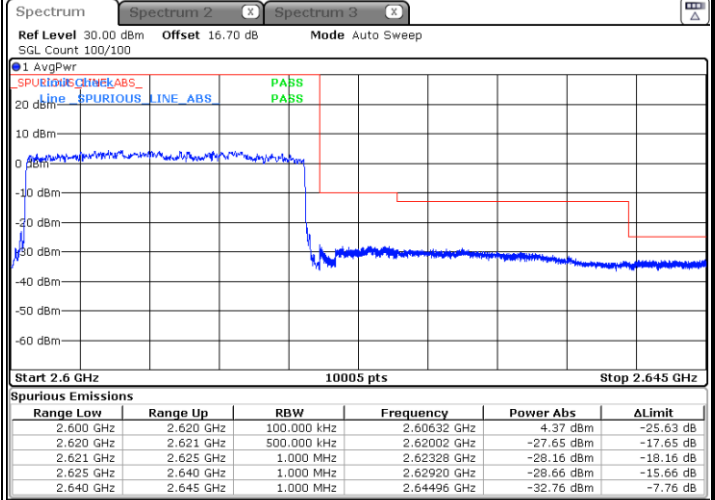

LTE Band 38 / 15MHz / 64QAM

Lowest Band Edge / 1 RB

Date: 6 MAY 2020 00:02:45

Highest Band Edge / 1 RB

Date: 6 MAY 2020 00:04:50

Lowest Band Edge / Full RB

Date: 6 MAY 2020 00:03:27

Highest Band Edge / Full RB

Date: 6 MAY 2020 00:04:08

LTE Band 38 / 20MHz / QPSK

Lowest Band Edge / 1 RB

Highest Band Edge / 1 RB

Date: 6 MAY 2020 00:05:32

Date: 6 MAY 2020 00:09:40

Lowest Band Edge / Full RB

Highest Band Edge / Full RB

Date: 6 MAY 2020 00:06:54

Date: 6 MAY 2020 00:08:17

LTE Band 38 / 20MHz / 16QAM

Lowest Band Edge / 1 RB

Date: 6 MAY 2020 00:06:13

Highest Band Edge / 1 RB

Date: 6 MAY 2020 00:10:21

Lowest Band Edge / Full RB

Date: 6 MAY 2020 00:07:36

Highest Band Edge / Full RB

Date: 6 MAY 2020 00:08:58