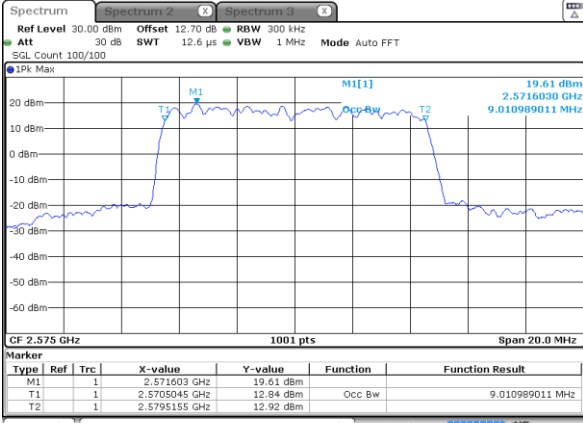

LTE Band 38

Lowest Channel / 5MHz / QPSK

Date: 6 MAY 2020 00:50:49

Lowest Channel / 5MHz / 16QAM

Date: 6 MAY 2020 00:51:02

Middle Channel / 5MHz / QPSK

Date: 6 MAY 2020 00:51:38

Middle Channel / 5MHz / 16QAM

Date: 6 MAY 2020 00:51:50

Highest Channel / 5MHz / QPSK

Date: 6 MAY 2020 00:52:25

Highest Channel / 5MHz / 16QAM

Date: 6 MAY 2020 00:52:37

LTE Band 38

Lowest Channel / 10MHz / QPSK

Date: 6 MAY 2020 00:53:14

Lowest Channel / 10MHz / 16QAM

Date: 6 MAY 2020 00:53:26

Middle Channel / 10MHz / QPSK

Date: 6 MAY 2020 00:54:03

Middle Channel / 10MHz / 16QAM

Date: 6 MAY 2020 00:54:14

Highest Channel / 10MHz / QPSK

Date: 6 MAY 2020 00:54:49

Highest Channel / 10MHz / 16QAM

Date: 6 MAY 2020 00:55:02

LTE Band 38

Lowest Channel / 15MHz / QPSK

Date: 6 MAY 2020 00:55:39

Lowest Channel / 15MHz / 16QAM

Date: 6 MAY 2020 00:55:51

Middle Channel / 15MHz / QPSK