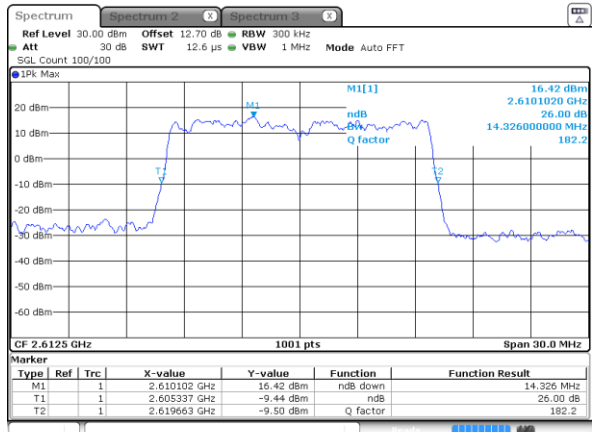

Date: 6 MAY 2020 00:54:37

Highest Channel / 10MHz / QPSK

Date: 6 MAY 2020 00:55:14

Highest Channel / 10MHz / 16QAM

Date: 6 MAY 2020 00:55:26

LTE Band 38

Lowest Channel / 15MHz / QPSK

Date: 6 MAY 2020 00:56:03

Lowest Channel / 15MHz / 16QAM

Date: 6 MAY 2020 00:56:16

Middle Channel / 15MHz / QPSK

Date: 6 MAY 2020 00:56:51

Middle Channel / 15MHz / 16QAM

Date: 6 MAY 2020 00:57:03

Highest Channel / 15MHz / QPSK

Date: 6 MAY 2020 00:57:39

Highest Channel / 15MHz / 16QAM

Date: 6 MAY 2020 00:57:51

LTE Band 38

Lowest Channel / 20MHz / QPSK

Date: 15 MAY 2020 19:42:59

Lowest Channel / 20MHz / 16QAM

Date: 15 MAY 2020 19:43:11

Middle Channel / 20MHz / QPSK