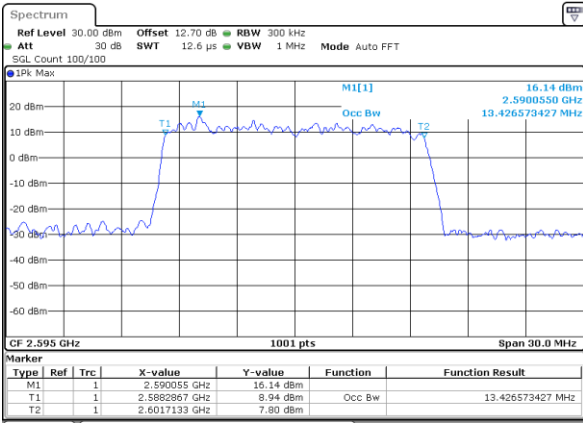

Date: 15 MAY 2020 18:28:03

LTE Band 38

Lowest Channel / 15MHz / 64QAM

Date: 15 MAY 2020 18:28:28

Lowest Channel / 20MHz / 64QAM

Date: 15 MAY 2020 18:29:40

Middle Channel / 15MHz / 64QAM

Date: 15 MAY 2020 18:28:52

Middle Channel / 20MHz / 64QAM

Date: 15 MAY 2020 18:30:04

Highest Channel / 15MHz / 64QAM

Date: 15 MAY 2020 18:29:15

Highest Channel / 20MHz / 64QAM

Date: 15 MAY 2020 18:30:27