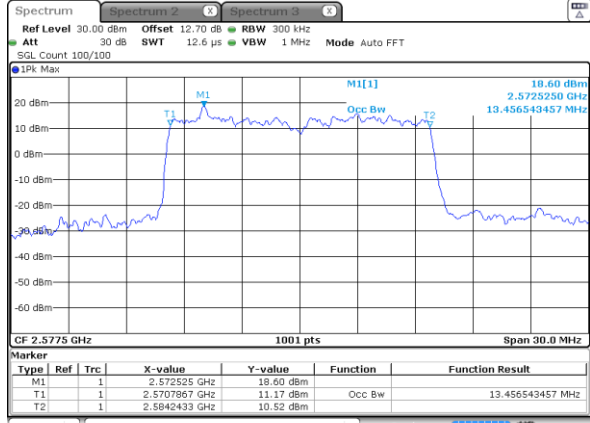

Highest Channel / 10MHz / 16QAM

Date: 6 MAY 2020 00:55:02

LTE Band 38

Lowest Channel / 15MHz / QPSK

Date: 6 MAY 2020 00:55:39

Lowest Channel / 15MHz / 16QAM

Date: 6 MAY 2020 00:55:51

Middle Channel / 15MHz / QPSK

Date: 6 MAY 2020 00:56:27

Middle Channel / 15MHz / 16QAM

Date: 6 MAY 2020 00:56:39

Highest Channel / 15MHz / QPSK

Date: 6 MAY 2020 00:57:15

Highest Channel / 15MHz / 16QAM

Date: 6 MAY 2020 00:57:27

LTE Band 38