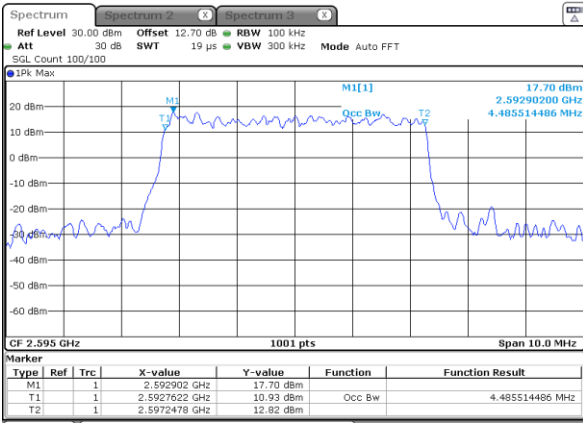

Date: 15 MAY 2020 18:30:39

Occupied Bandwidth

Mode	LTE Band 38 : 99%OBW(MHz)											
BW	1.4MHz		3MHz		5MHz		10MHz		15MHz		20MHz	
Mod.	QPSK	16QAM	QPSK	16QAM	QPSK	16QAM	QPSK	16QAM	QPSK	16QAM	QPSK	16QAM
Lowest CH	-	-	-	-	4.47	4.48	9.01	9.07	13.40	13.46	17.94	17.78
Middle CH	-	-	-	-	4.49	4.48	9.07	9.07	13.40	13.49	17.90	17.82
Highest CH	-	-	-	-	4.48	4.47	9.03	9.05	13.28	13.46	17.86	17.74
Mode	LTE Band 38 : 99%OBW(MHz)											
BW	1.4MHz		3MHz		5MHz		10MHz		15MHz		20MHz	
Mod.	64QAM		64QAM		64QAM		64QAM		64QAM		64QAM	
Lowest CH	-	-	-	-	4.52	-	9.05	-	13.43	-	17.94	-
Middle CH	-	-	-	-	4.53	-	8.97	-	13.43	-	17.86	-
Highest CH	-	-	-	-	4.46	-	9.05	-	13.37	-	17.90	-

LTE Band 38

Lowest Channel / 5MHz / QPSK

Date: 6 MAY 2020 00:50:49

Lowest Channel / 5MHz / 16QAM

Date: 6 MAY 2020 00:51:02

Middle Channel / 5MHz / QPSK

Date: 6 MAY 2020 00:51:38

Middle Channel / 5MHz / 16QAM

Date: 6 MAY 2020 00:51:50

Highest Channel / 5MHz / QPSK

Date: 6 MAY 2020 00:52:25

Highest Channel / 5MHz / 16QAM

Date: 6 MAY 2020 00:52:37

LTE Band 38

Lowest Channel / 10MHz / QPSK

Date: 6 MAY 2020 00:53:14