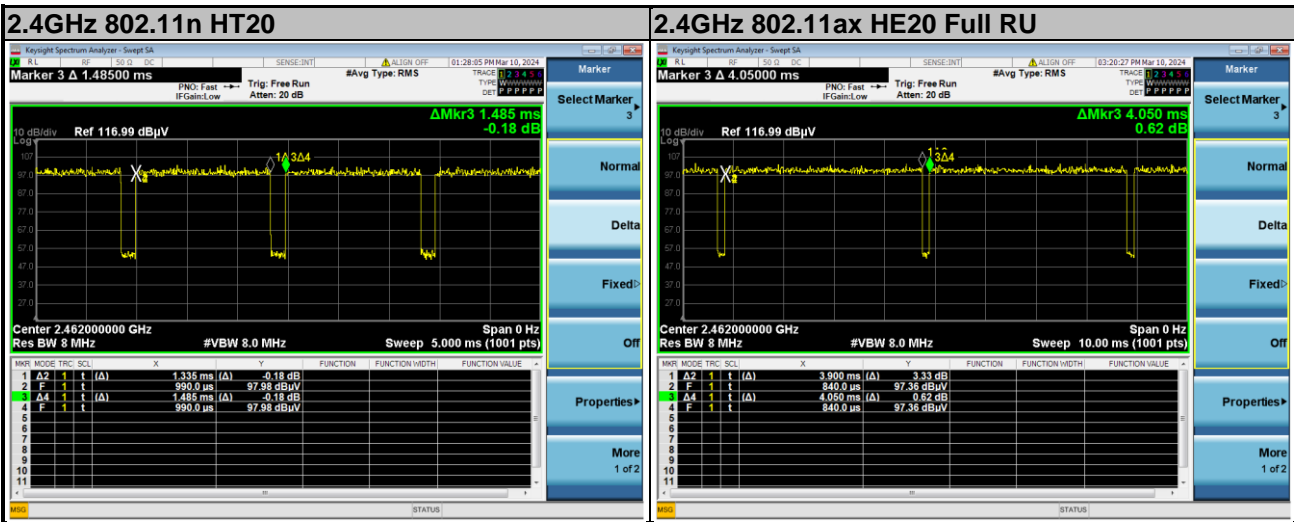

Appendix E. Duty Cycle Plots

Antenna	Band	Duty Cycle(%)	T(us)	1/T(kHz)	VBW Setting
1	802.11b	98.40	-	-	10Hz
1	802.11g	90.79	1430	0.70	1kHz
1	2.4GHz 802.11n HT20	89.90	1335	0.75	1kHz
1	2.4GHz 802.11ax HE20 Full RU	96.30	3900	0.26	300Hz
1	2.4GHz 802.11ax HE20 26 RU	33.89	1610	0.62	1kHz
1	2.4GHz 802.11ax HE20 52 RU	93.59	1460	0.68	1kHz
1	2.4GHz 802.11ax HE20 106 RU	92.86	1300	0.77	1kHz