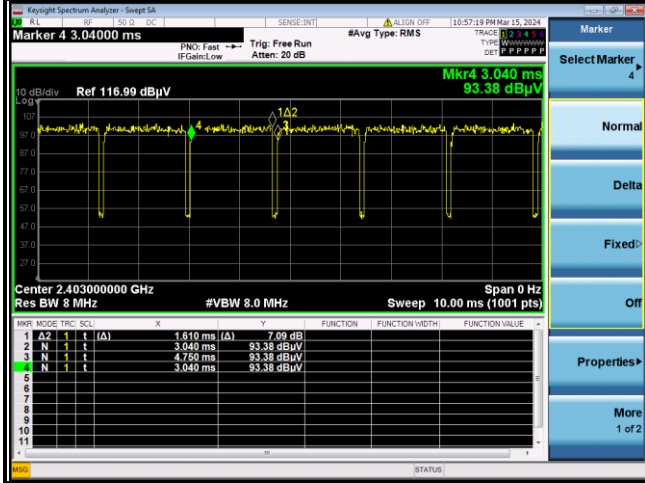

2.4GHz 802.11ax HE20 26 RU