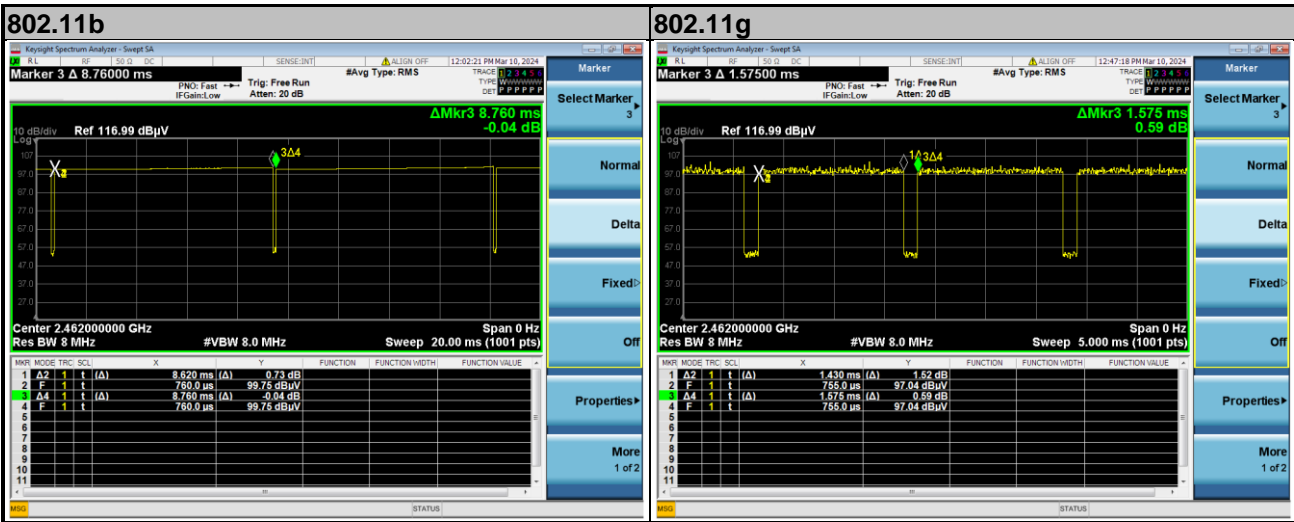

Appendix E. Duty Cycle Plots

Antenna	Band	Duty Cycle(%)	T(us)	1/T(kHz)	VBW Setting
1	802.11b	98.40	-	-	10Hz
1	802.11g	90.79	1430	0.70	1kHz
1	2.4GHz 802.11n HT20	89.90	1335	0.75	1kHz
1	2.4GHz 802.11ax HE20 Full RU	96.30	3900	0.26	300Hz
1	2.4GHz 802.11ax HE20 26 RU	33.89	1610	0.62	1kHz
1	2.4GHz 802.11ax HE20 52 RU	93.59	1460	0.68	1kHz
1	2.4GHz 802.11ax HE20 106 RU	92.86	1300	0.77	1kHz