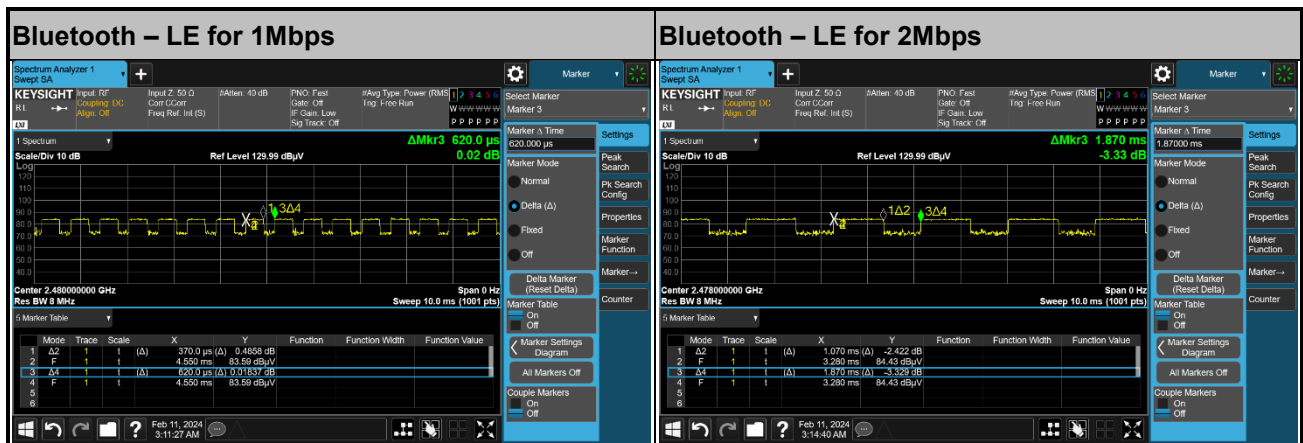

Appendix E. Duty Cycle Plots

Antenna	Band	Duty Cycle(%)	T(us)	1/T(kHz)	VBW Setting
3+4	Bluetooth - LE for 1Mbps	59.68	370	2.70	3kHz
3+4	Bluetooth - LE for 2Mbps	57.22	1070	0.93	1kHz

MIMO <Ant. 3+ 4>

—THE END—