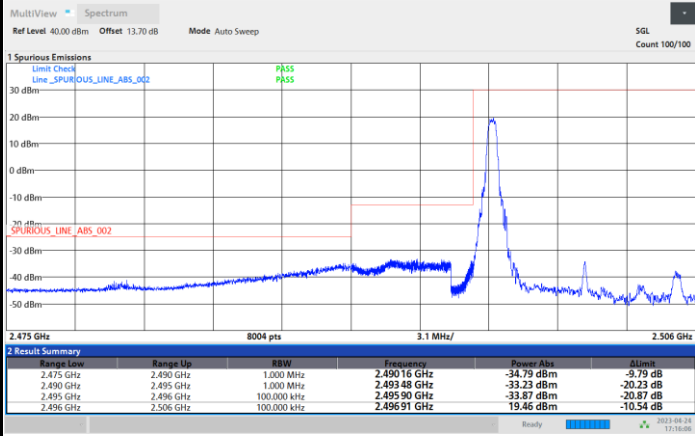

Highest Band Edge / Full RB

FR1 n41 / 10MHz / CP OFDM / 16QAM

Lowest Band Edge / 1RB0

Highest Band Edge / 1RBmax

Lowest Band Edge / Full RB

Highest Band Edge / Full RB

FR1 n41 / 10MHz / CP OFDM / 64QAM

Lowest Band Edge / 1RB0

Highest Band Edge / 1RBmax

Lowest Band Edge / Full RB

Highest Band Edge / Full RB