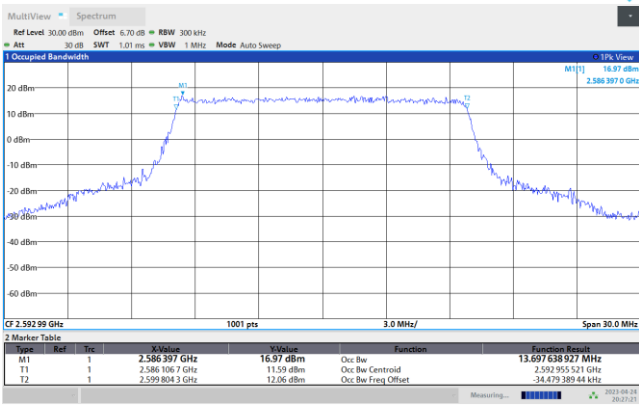

FR1 n41 / 15MHz / CP OFDM / Middle Channel / Full RB

QPSK

16QAM