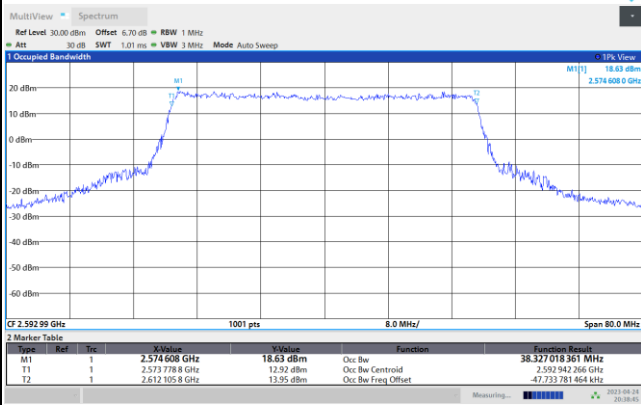

FR1 n41 / 40MHz / CP OFDM / Middle Channel / Full RB

QPSK

16QAM