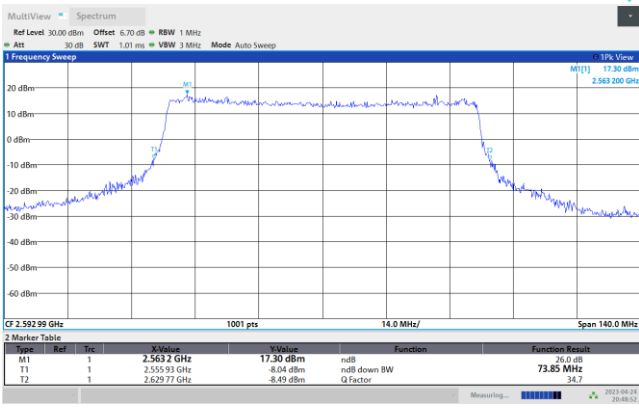

08:47:14 PM 04/24/2023

08:48:02 PM 04/24/2023

FR1 n41 / 70MHz / CP OFDM / Middle Channel / Full RB

QPSK

16QAM

64QAM

256QAM

FR1 n41 / 80MHz / CP OFDM / Middle Channel / Full RB