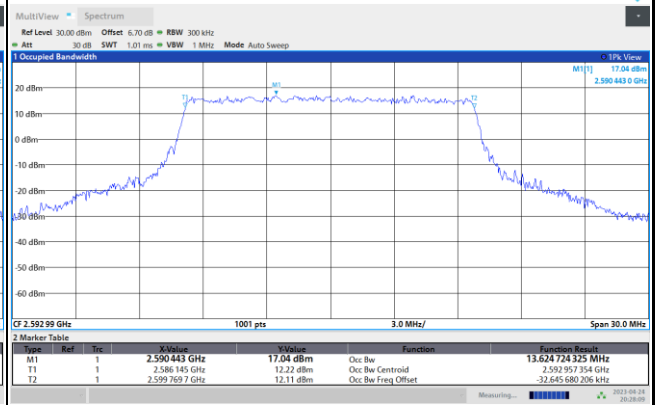

FR1 n41 / 15MHz / CP OFDM / Middle Channel / Full RB

QPSK

16QAM