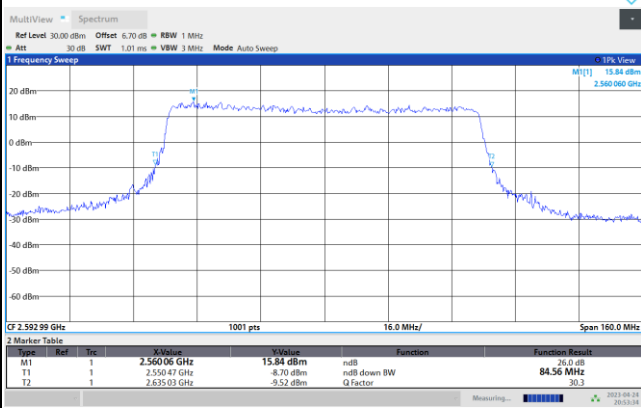

64QAM

256QAM