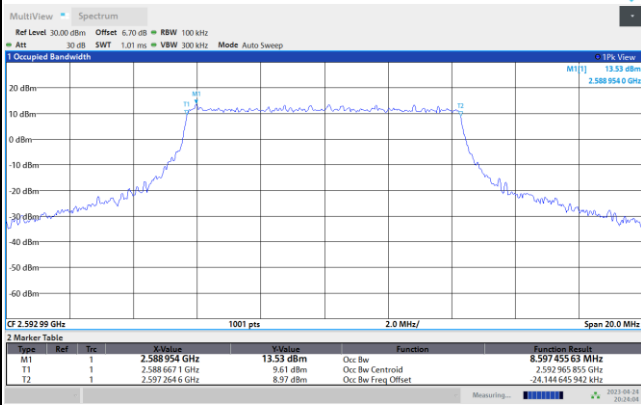

FR1 n41 / 10MHz / CP OFDM / Middle Channel / Full RB

QPSK

16QAM

08:24:05 PM 04/24/2023

08:24:53 PM 04/24/2023