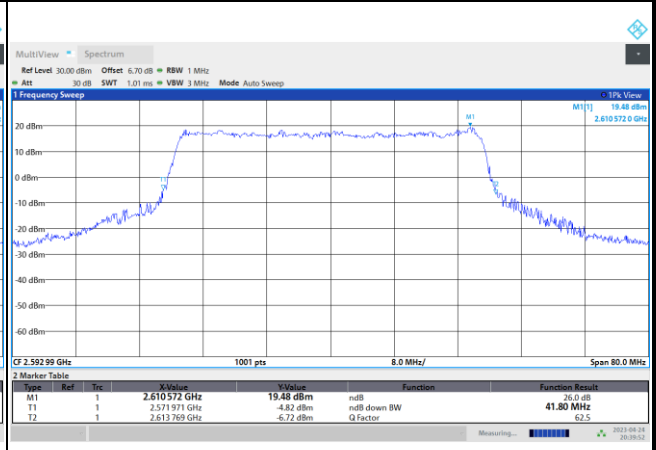

FR1 n41 / 40MHz / CP OFDM / Middle Channel / Full RB

QPSK

16QAM