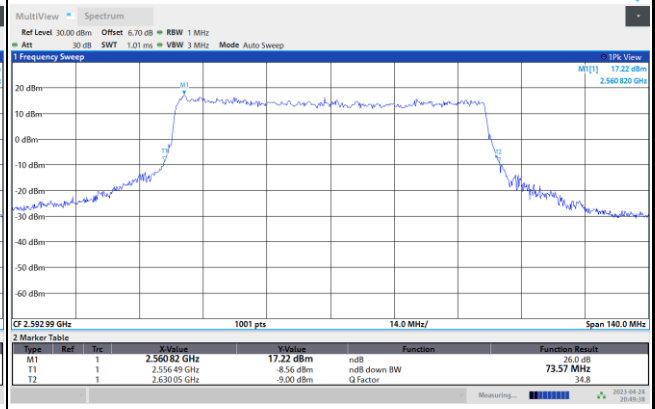

08:47:14 PM 04/24/2023

08:48:02 PM 04/24/2023

FR1 n41 / 70MHz / CP OFDM / Middle Channel / Full RB

QPSK

16QAM

64QAM

256QAM

FR1 n41 / 80MHz / CP OFDM / Middle Channel / Full RB