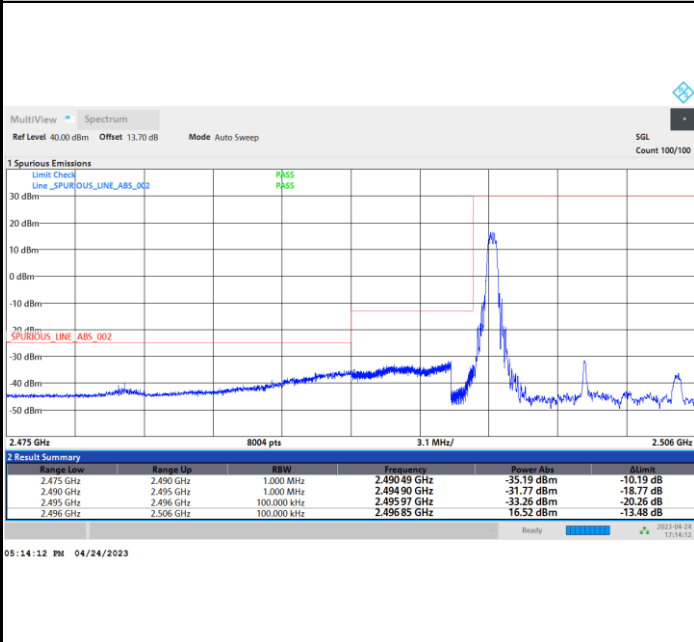

16QAM

64QAM

256QAM

Conducted Band Edge

FR1 n41 / 10MHz / CP OFDM / QPSK

Lowest Band Edge / 1RB0

Highest Band Edge / 1RBmax

Lowest Band Edge / Full RB

Highest Band Edge / Full RB

FR1 n41 / 10MHz / CP OFDM / 16QAM

Lowest Band Edge / 1RB0

Highest Band Edge / 1RBmax

Lowest Band Edge / Full RB

Highest Band Edge / Full RB

FR1 n41 / 10MHz / CP OFDM / 64QAM

Lowest Band Edge / 1RB0

Highest Band Edge / 1RBmax

Lowest Band Edge / Full RB

Highest Band Edge / Full RB