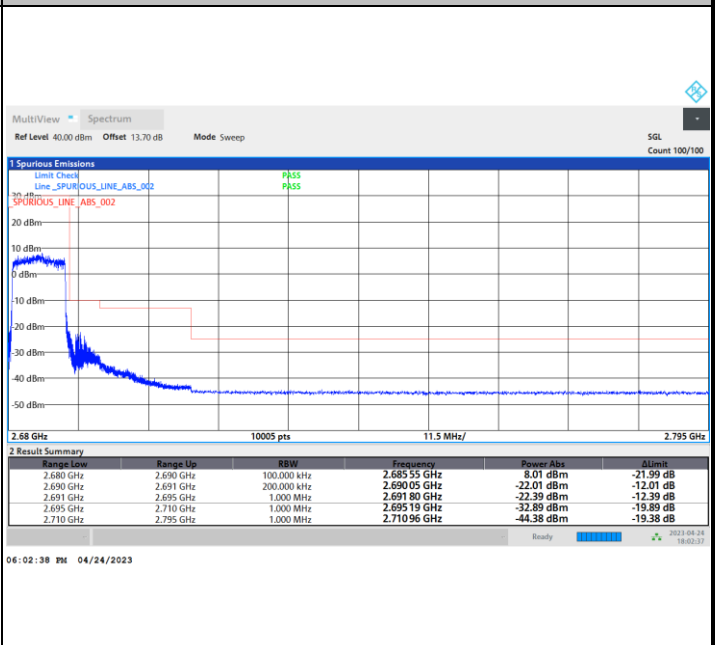

16QAM

64QAM

256QAM

Conducted Band Edge

FR1 n41 / 10MHz / CP OFDM / QPSK

Lowest Band Edge / 1RB0

Highest Band Edge / 1RBmax

Lowest Band Edge / Full RB

Highest Band Edge / Full RB

FR1 n41 / 10MHz / CP OFDM / 16QAM

Lowest Band Edge / 1RB0

Highest Band Edge / 1RBmax

Lowest Band Edge / Full RB

Highest Band Edge / Full RB

FR1 n41 / 10MHz / CP OFDM / 64QAM

Lowest Band Edge / 1RB0

Highest Band Edge / 1RBmax

Lowest Band Edge / Full RB

Highest Band Edge / Full RB