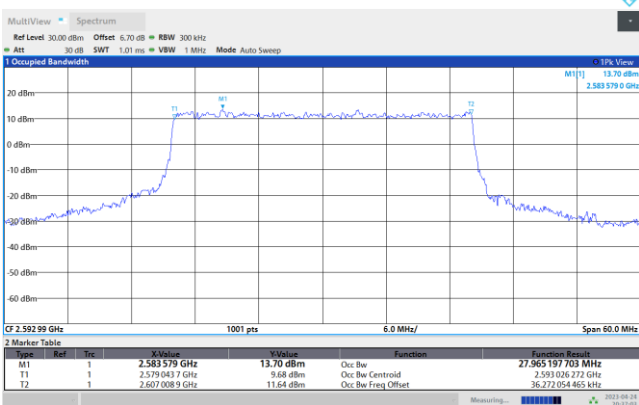

QPSK

16QAM

08:35:28 PM 04/24/2023

08:36:16 PM 04/24/2023

64QAM

256QAM

08:37:04 PM 04/24/2023

08:37:54 PM 04/24/2023