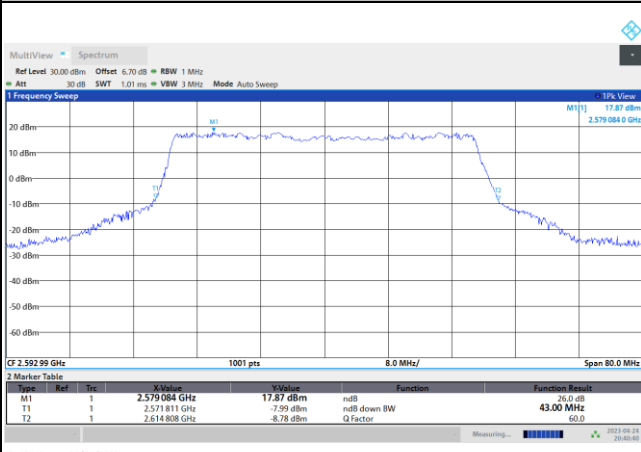

64QAM

256QAM