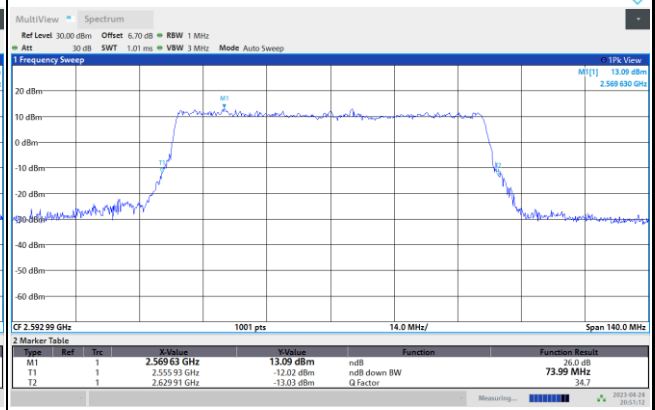

08:47:14 PM 04/24/2023

08:48:02 PM 04/24/2023

FR1 n41 / 70MHz / CP OFDM / Middle Channel / Full RB

QPSK

16QAM

64QAM

256QAM

FR1 n41 / 80MHz / CP OFDM / Middle Channel / Full RB