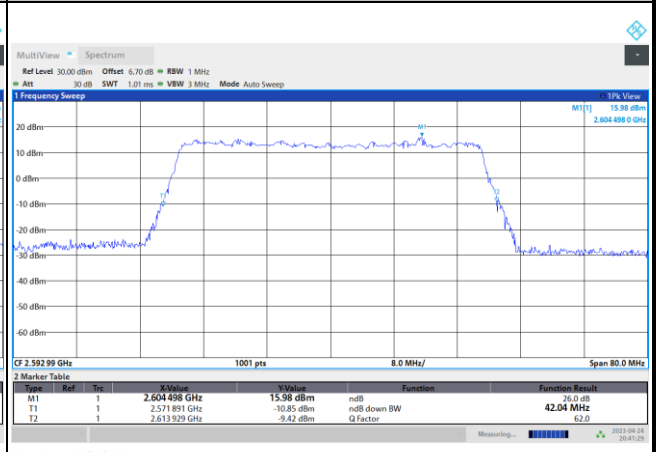

64QAM

256QAM