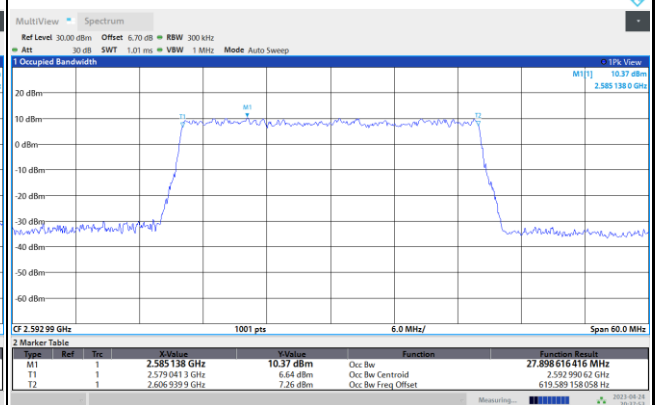

QPSK

16QAM

08:35:28 PM 04/24/2023

08:36:16 PM 04/24/2023

64QAM

256QAM

08:37:04 PM 04/24/2023

08:37:54 PM 04/24/2023