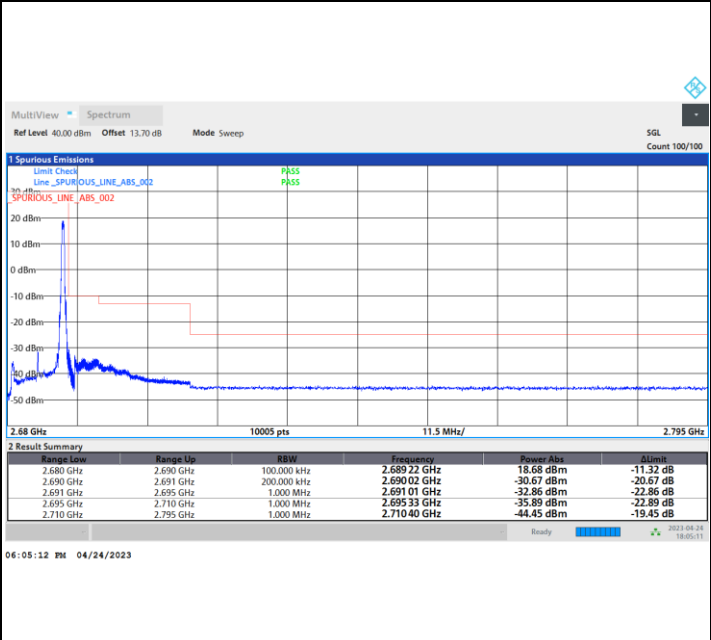

Highest Band Edge / Full RB

FR1 n41 / 10MHz / CP OFDM / 16QAM

Lowest Band Edge / 1RB0

Highest Band Edge / 1RBmax

Lowest Band Edge / Full RB

Highest Band Edge / Full RB

FR1 n41 / 10MHz / CP OFDM / 64QAM

Lowest Band Edge / 1RB0

Highest Band Edge / 1RBmax

Lowest Band Edge / Full RB

Highest Band Edge / Full RB