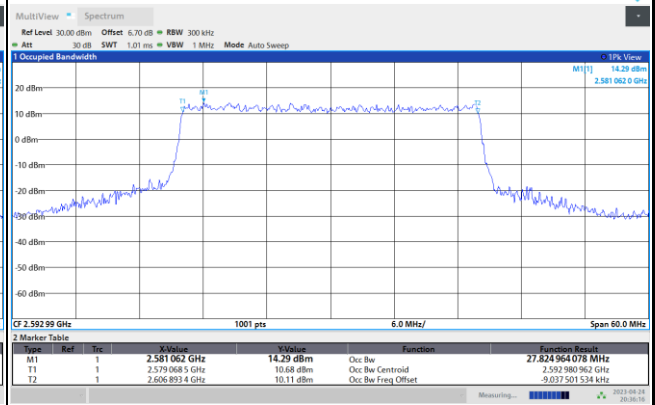

FR1 n41 / 30MHz / CP OFDM / Middle Channel / Full RB

QPSK

16QAM

08:35:28 PM 04/24/2023

08:36:16 PM 04/24/2023