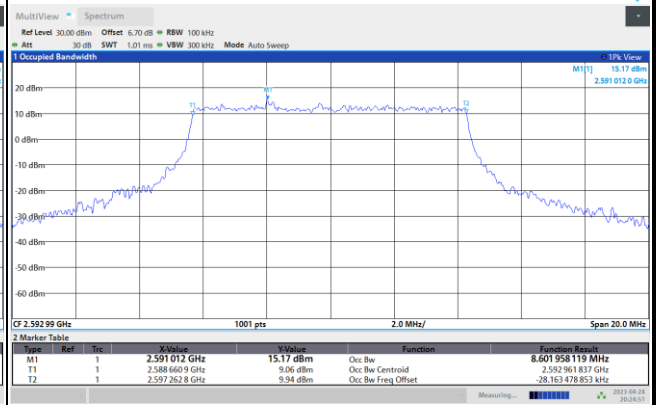

FR1 n41 / 10MHz / CP OFDM / Middle Channel / Full RB

QPSK

16QAM

08:24:05 PM 04/24/2023

08:24:53 PM 04/24/2023