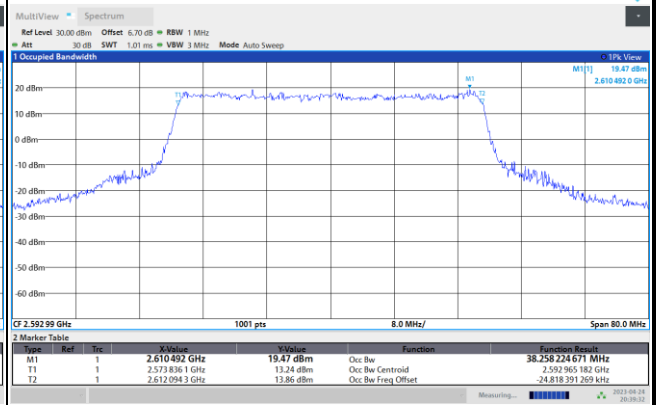

FR1 n41 / 40MHz / CP OFDM / Middle Channel / Full RB

QPSK

16QAM