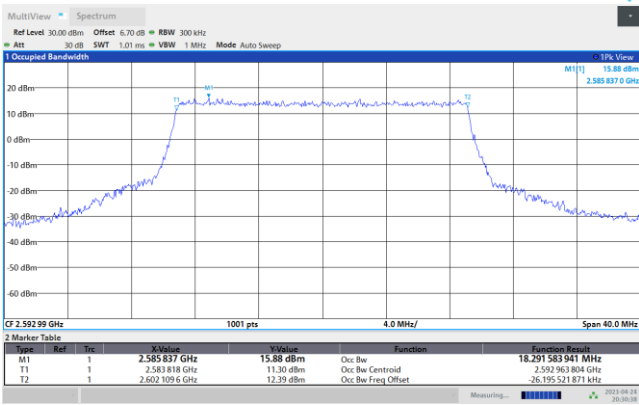

FR1 n41 / 20MHz / CP OFDM / Middle Channel / Full RB

QPSK

16QAM

08:30:38 PM 04/24/2023

08:31:26 PM 04/24/2023