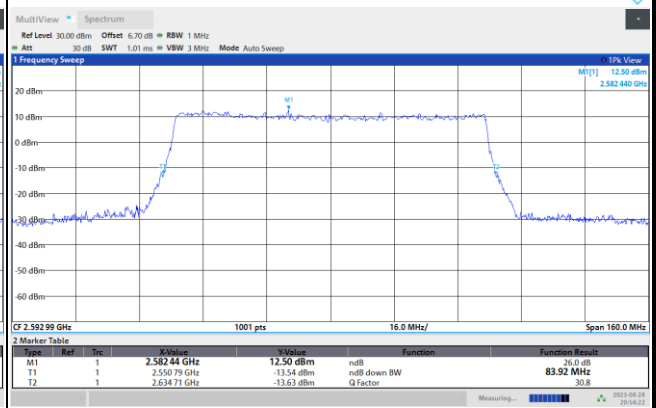

64QAM

256QAM