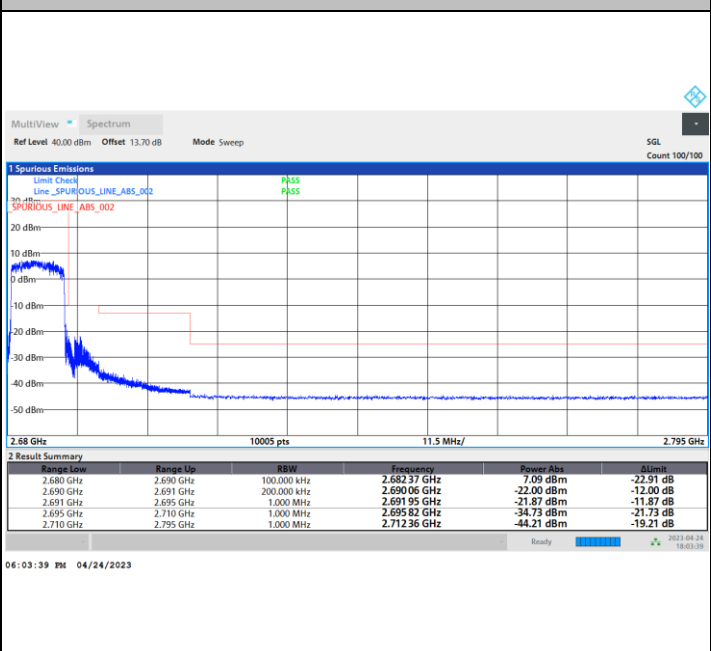

Highest Band Edge / Full RB

FR1 n41 / 10MHz / CP OFDM / 16QAM

Lowest Band Edge / 1RB0

Highest Band Edge / 1RBmax

Lowest Band Edge / Full RB

Highest Band Edge / Full RB

FR1 n41 / 10MHz / CP OFDM / 64QAM

Lowest Band Edge / 1RB0

Highest Band Edge / 1RBmax

Lowest Band Edge / Full RB

Highest Band Edge / Full RB