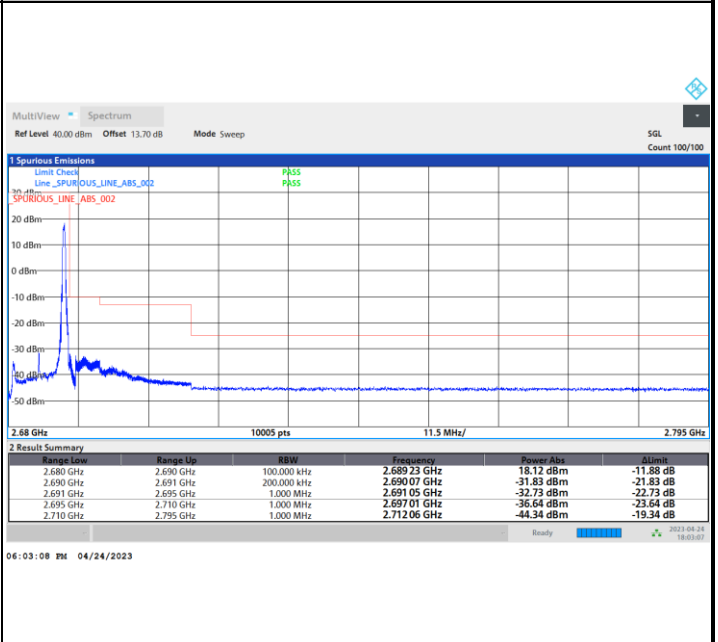

16QAM

64QAM

256QAM

Conducted Band Edge

FR1 n41 / 10MHz / CP OFDM / QPSK

Lowest Band Edge / 1RB0

Highest Band Edge / 1RBmax

Lowest Band Edge / Full RB

Highest Band Edge / Full RB

FR1 n41 / 10MHz / CP OFDM / 16QAM

Lowest Band Edge / 1RB0

Highest Band Edge / 1RBmax

Lowest Band Edge / Full RB

Highest Band Edge / Full RB

FR1 n41 / 10MHz / CP OFDM / 64QAM

Lowest Band Edge / 1RB0

Highest Band Edge / 1RBmax

Lowest Band Edge / Full RB

Highest Band Edge / Full RB