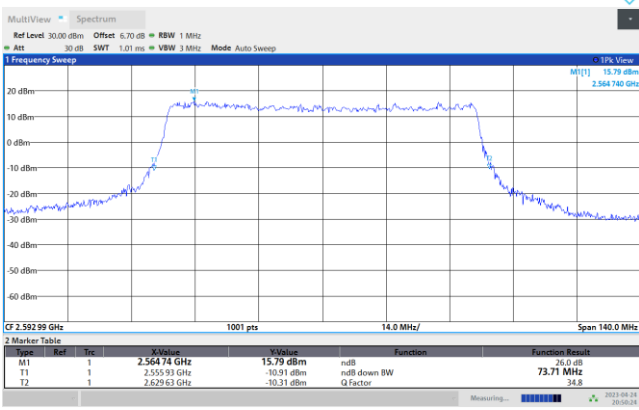

08:47:14 PM 04/24/2023

08:48:02 PM 04/24/2023

FR1 n41 / 70MHz / CP OFDM / Middle Channel / Full RB

QPSK

16QAM

64QAM

256QAM

FR1 n41 / 80MHz / CP OFDM / Middle Channel / Full RB