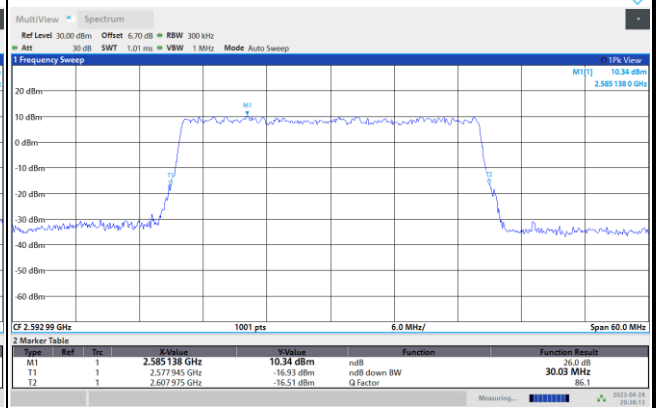

64QAM

256QAM

FR1 n41 / 30MHz / CP OFDM / Middle Channel / Full RB

QPSK

16QAM

64QAM

256QAM

FR1 n41 / 40MHz / CP OFDM / Middle Channel / Full RB