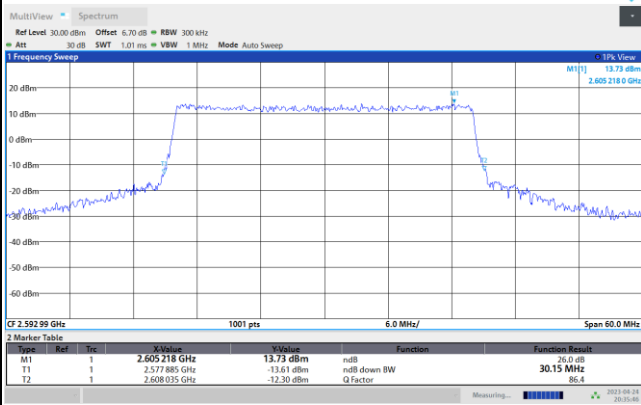

64QAM

256QAM

FR1 n41 / 30MHz / CP OFDM / Middle Channel / Full RB

QPSK

16QAM

64QAM

256QAM

FR1 n41 / 40MHz / CP OFDM / Middle Channel / Full RB