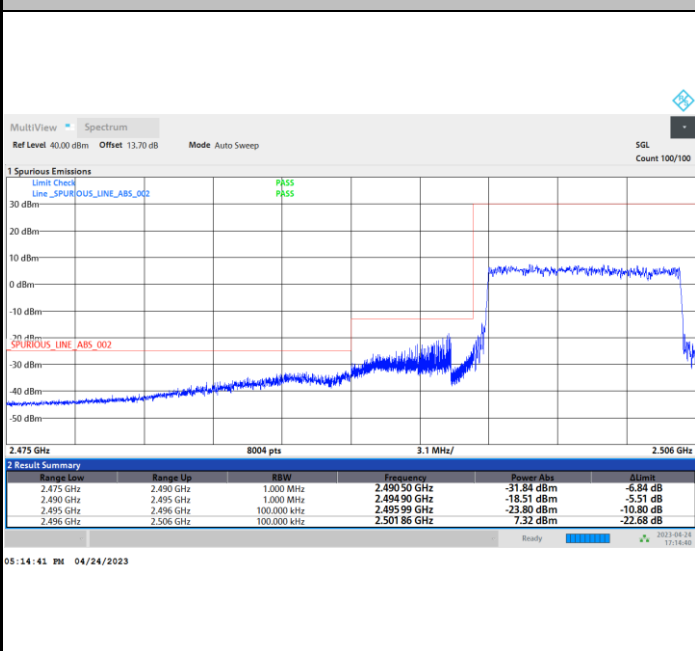

Highest Band Edge / Full RB

FR1 n41 / 10MHz / CP OFDM / 16QAM

Lowest Band Edge / 1RB0

Highest Band Edge / 1RBmax

Lowest Band Edge / Full RB

Highest Band Edge / Full RB

FR1 n41 / 10MHz / CP OFDM / 64QAM

Lowest Band Edge / 1RB0

Highest Band Edge / 1RBmax

Lowest Band Edge / Full RB

Highest Band Edge / Full RB