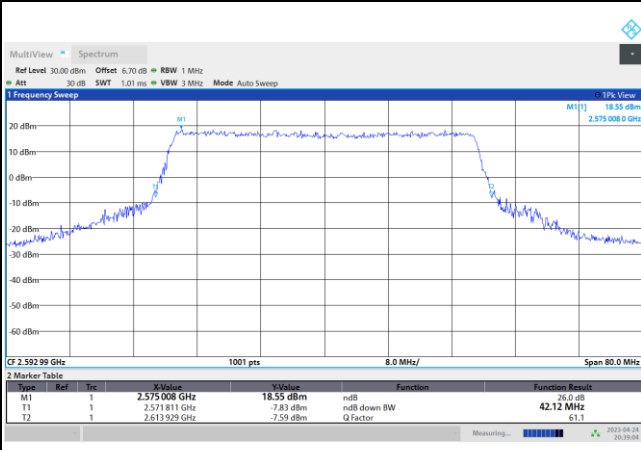

FR1 n41 / 40MHz / CP OFDM / Middle Channel / Full RB

QPSK

16QAM