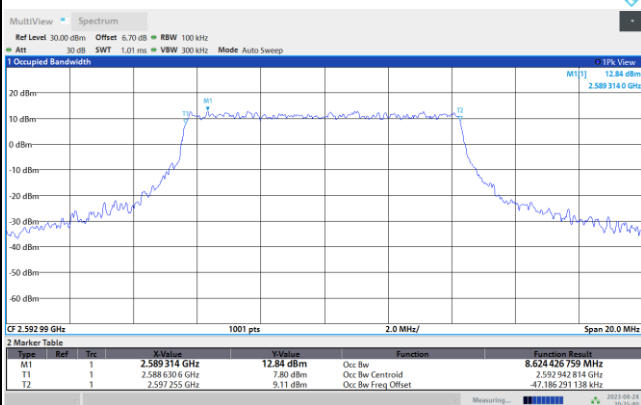

FR1 n41 / 10MHz / CP OFDM / Middle Channel / Full RB

QPSK

16QAM

08:24:05 PM 04/24/2023

08:24:53 PM 04/24/2023

64QAM

256QAM

08:25:41 PM 04/24/2023