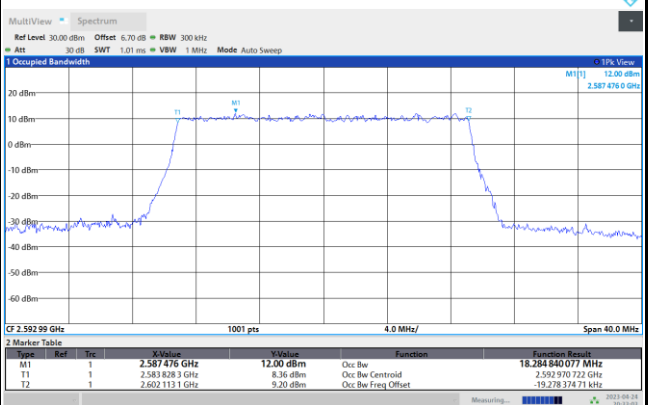

16QAM

08:30:38 PM 04/24/2023

08:31:26 PM 04/24/2023

64QAM

256QAM

08:32:14 PM 04/24/2023

08:33:04 PM 04/24/2023

FR1 n41 / 30MHz / CP OFDM / Middle Channel / Full RB