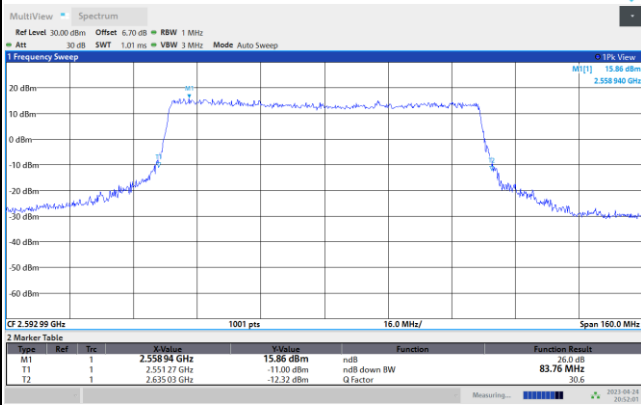

FR1 n41 / 80MHz / CP OFDM / Middle Channel / Full RB

QPSK

16QAM