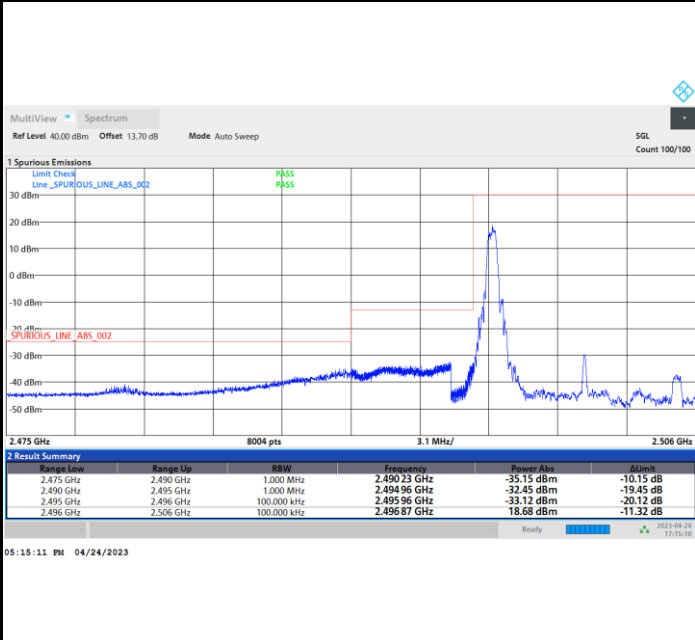

Highest Band Edge / Full RB

FR1 n41 / 10MHz / CP OFDM / 16QAM

Lowest Band Edge / 1RB0

Highest Band Edge / 1RBmax

Lowest Band Edge / Full RB

Highest Band Edge / Full RB

FR1 n41 / 10MHz / CP OFDM / 64QAM

Lowest Band Edge / 1RB0

Highest Band Edge / 1RBmax

Lowest Band Edge / Full RB

Highest Band Edge / Full RB