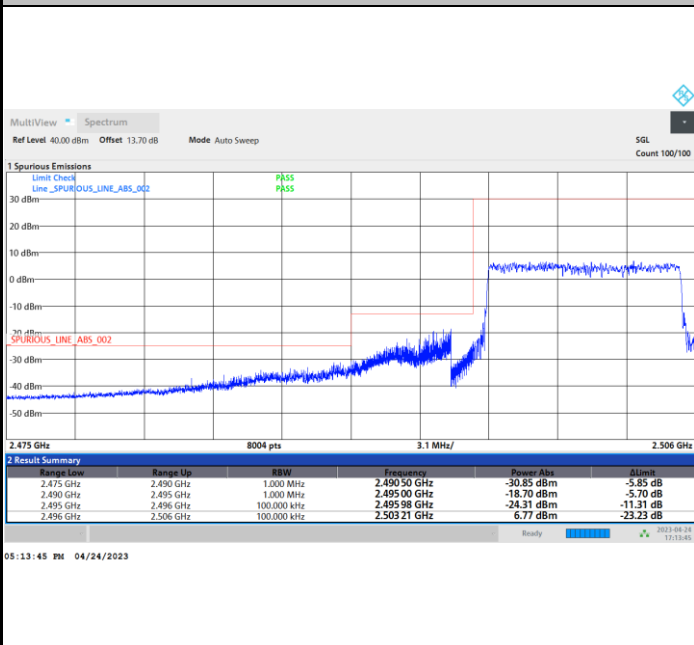

16QAM

64QAM

256QAM

Conducted Band Edge

FR1 n41 / 10MHz / CP OFDM / QPSK

Lowest Band Edge / 1RB0

Highest Band Edge / 1RBmax

Lowest Band Edge / Full RB

Highest Band Edge / Full RB

FR1 n41 / 10MHz / CP OFDM / 16QAM

Lowest Band Edge / 1RB0

Highest Band Edge / 1RBmax

Lowest Band Edge / Full RB

Highest Band Edge / Full RB

FR1 n41 / 10MHz / CP OFDM / 64QAM

Lowest Band Edge / 1RB0

Highest Band Edge / 1RBmax

Lowest Band Edge / Full RB

Highest Band Edge / Full RB