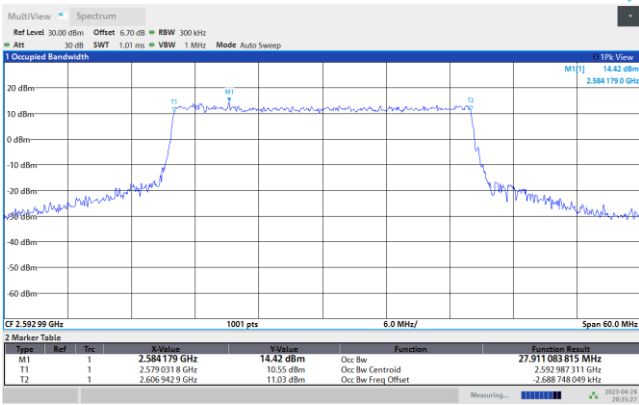

FR1 n41 / 30MHz / CP OFDM / Middle Channel / Full RB

QPSK

16QAM

08:35:28 PM 04/24/2023

08:36:16 PM 04/24/2023