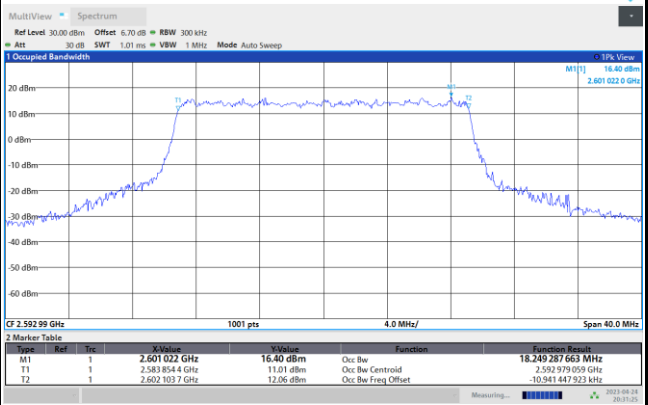

FR1 n41 / 20MHz / CP OFDM / Middle Channel / Full RB

QPSK

16QAM

08:30:38 PM 04/24/2023

08:31:26 PM 04/24/2023