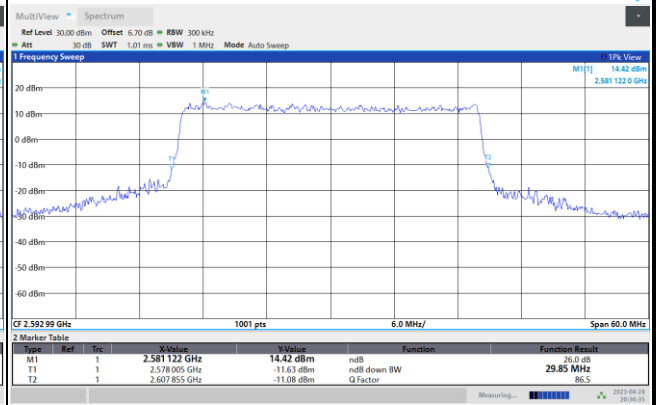

64QAM

256QAM

FR1 n41 / 30MHz / CP OFDM / Middle Channel / Full RB

QPSK

16QAM

64QAM

256QAM

FR1 n41 / 40MHz / CP OFDM / Middle Channel / Full RB