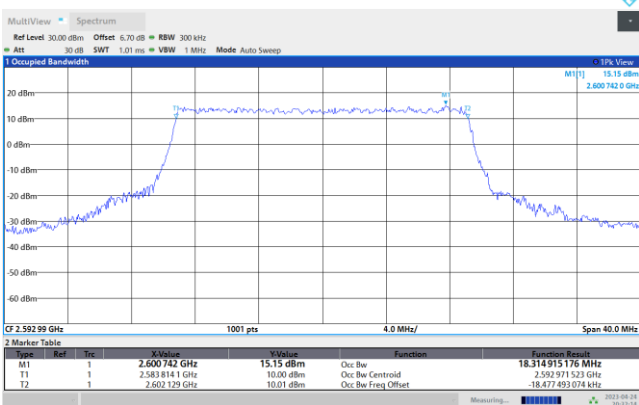

16QAM

08:30:38 PM 04/24/2023

08:31:26 PM 04/24/2023

64QAM

256QAM

08:32:14 PM 04/24/2023

08:33:04 PM 04/24/2023

FR1 n41 / 30MHz / CP OFDM / Middle Channel / Full RB