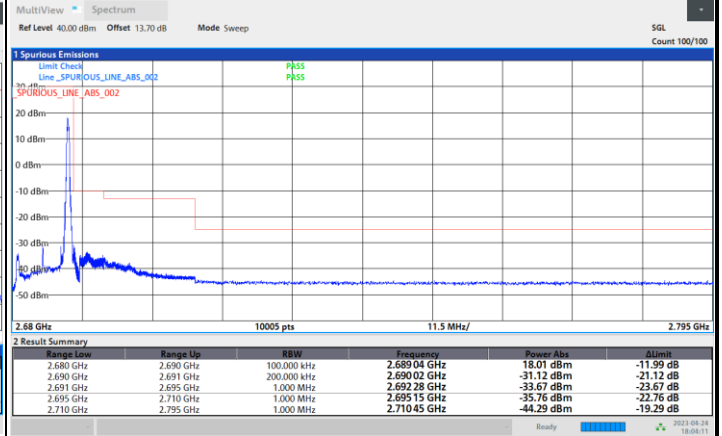

Highest Band Edge / Full RB

FR1 n41 / 10MHz / CP OFDM / 16QAM

Lowest Band Edge / 1RB0

Highest Band Edge / 1RBmax

Lowest Band Edge / Full RB

Highest Band Edge / Full RB

FR1 n41 / 10MHz / CP OFDM / 64QAM

Lowest Band Edge / 1RB0

Highest Band Edge / 1RBmax

Lowest Band Edge / Full RB

Highest Band Edge / Full RB