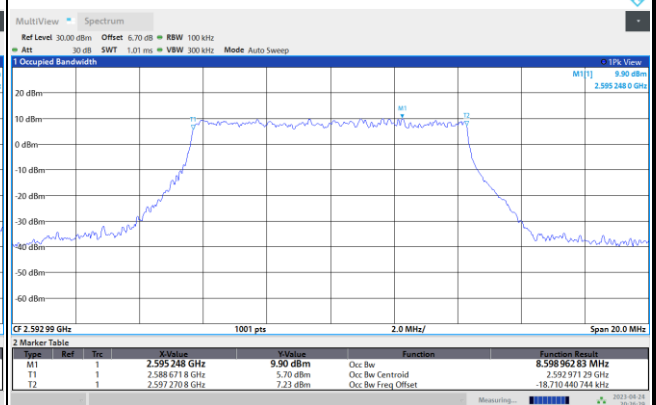

FR1 n41 / 10MHz / CP OFDM / Middle Channel / Full RB

QPSK

16QAM

08:24:05 PM 04/24/2023

08:24:53 PM 04/24/2023

64QAM

256QAM

08:25:41 PM 04/24/2023