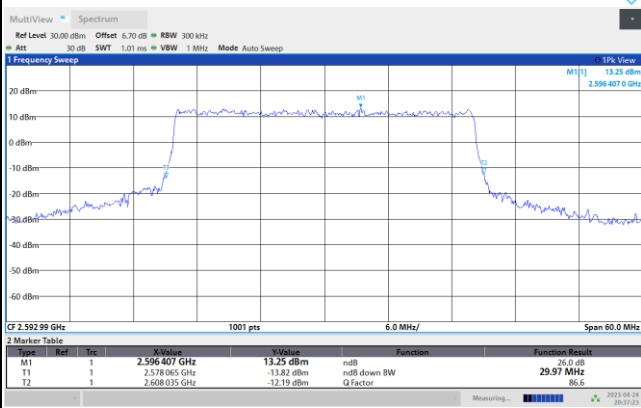

64QAM

256QAM

FR1 n41 / 30MHz / CP OFDM / Middle Channel / Full RB

QPSK

16QAM

64QAM

256QAM

FR1 n41 / 40MHz / CP OFDM / Middle Channel / Full RB