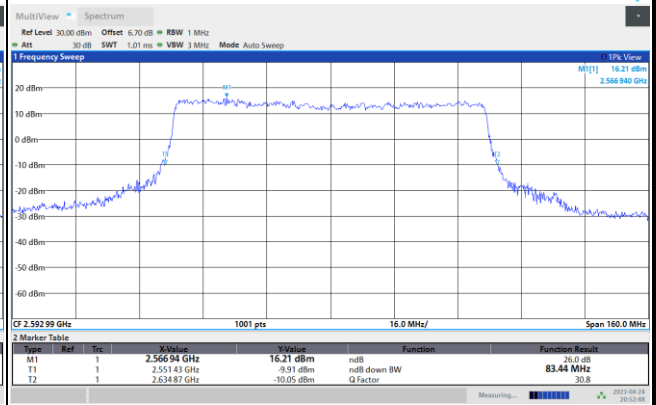

FR1 n41 / 80MHz / CP OFDM / Middle Channel / Full RB

QPSK

16QAM