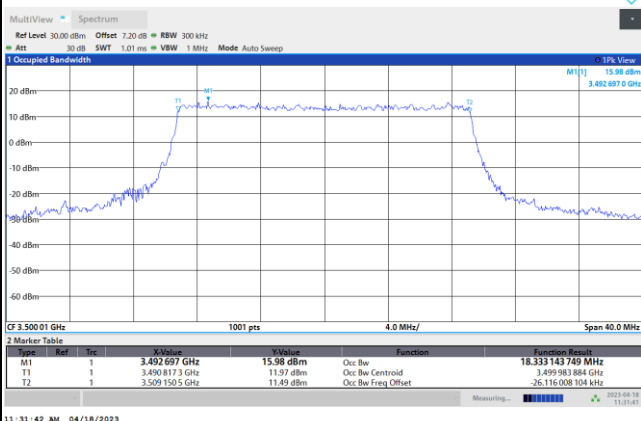

64QAM

256QAM

FR1 n77 / 20MHz / CP OFDM / Middle Channel / Full RB

QPSK

16QAM

64QAM

256QAM

FR1 n77 / 25MHz / CP OFDM / Middle Channel / Full RB