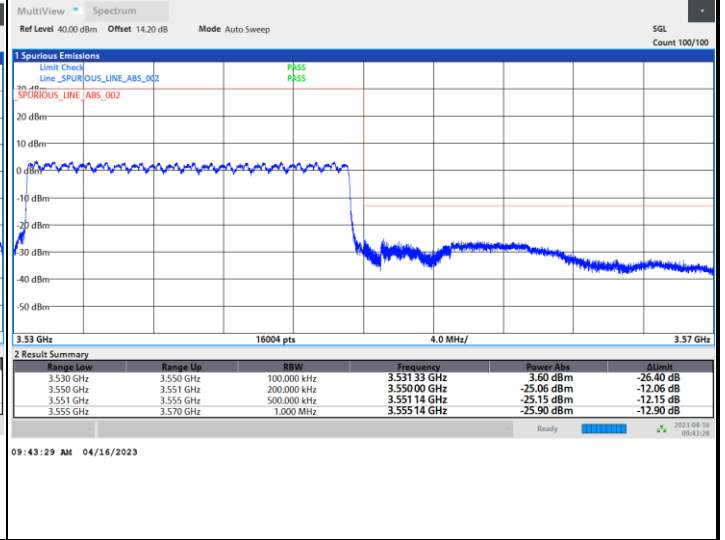

Highest Band Edge / Full RB

FR1 n77 / 15MHz / CP OFDM / QPSK

Lowest Band Edge / Full RB

Highest Band Edge / Full RB

FR1 n77 / 15MHz / CP OFDM / 16QAM

Lowest Band Edge / Full RB

Highest Band Edge / Full RB

FR1 n77 / 15MHz / CP OFDM / 64QAM

Lowest Band Edge / Full RB

Highest Band Edge / Full RB

FR1 n77 / 15MHz / CP OFDM / 256QAM

Lowest Band Edge / Full RB

Highest Band Edge / Full RB

FR1 n77 / 20MHz / CP OFDM / QPSK

Lowest Band Edge / Full RB

Highest Band Edge / Full RB

FR1 n77 / 20MHz / CP OFDM / 16QAM

Lowest Band Edge / Full RB

Highest Band Edge / Full RB