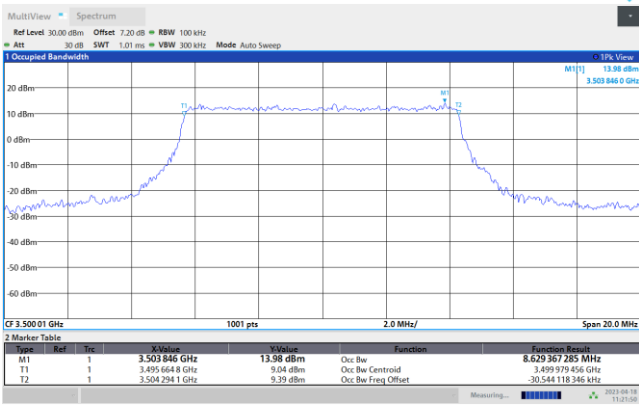

FR1 n77 / 10MHz / CP OFDM / Middle Channel / Full RB

QPSK

16QAM