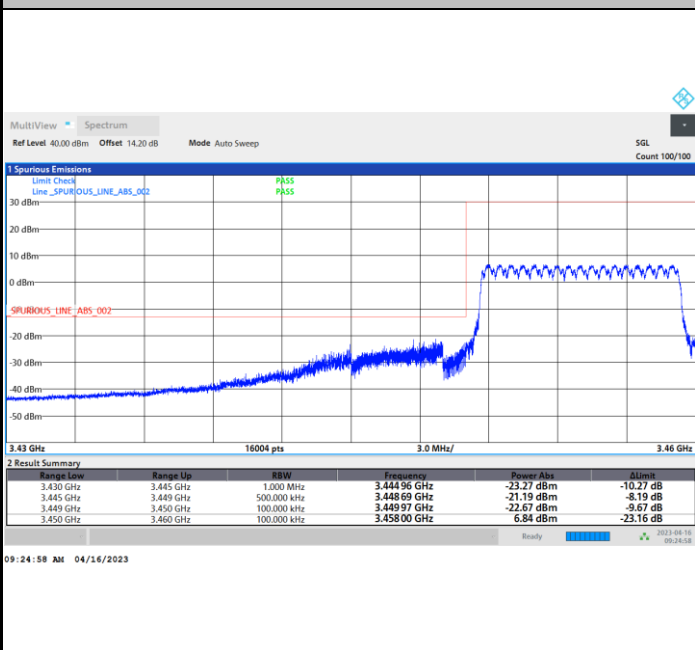

QPSK

16QAM

64QAM

256QAM

Conducted Band Edge

FR1 n77 / 10MHz / CP OFDM / QPSK

Lowest Band Edge / 1RB0

Highest Band Edge / 1RBmax

Lowest Band Edge / Full RB

Highest Band Edge / Full RB

FR1 n77 / 10MHz / CP OFDM / 16QAM

Lowest Band Edge / 1RB0

Highest Band Edge / 1RBmax

Lowest Band Edge / Full RB

Highest Band Edge / Full RB

FR1 n77 / 10MHz / CP OFDM / 64QAM