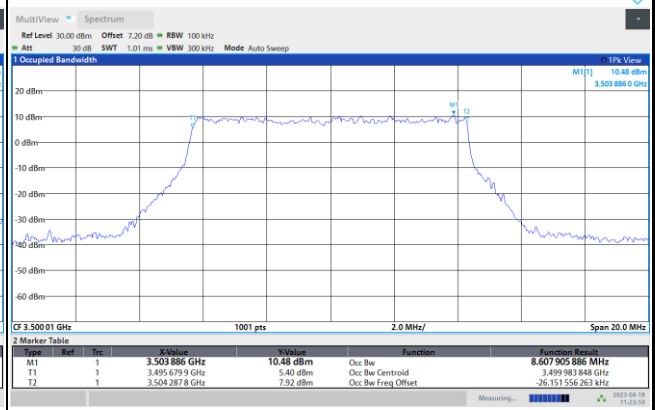

FR1 n77 / 10MHz / CP OFDM / Middle Channel / Full RB

QPSK

16QAM

64QAM

256QAM

FR1 n77 / 15MHz / CP OFDM / Middle Channel / Full RB

QPSK

16QAM