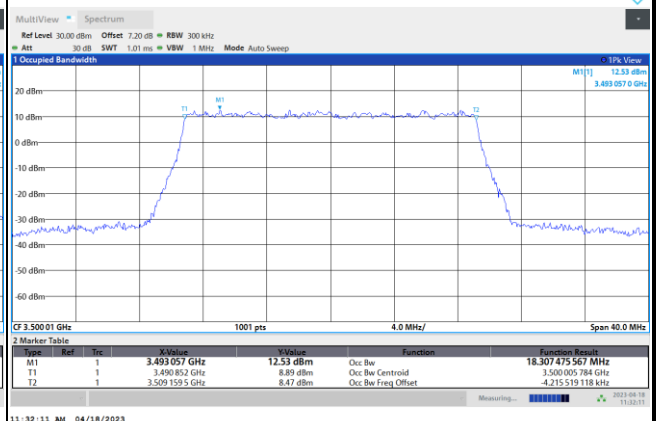

64QAM

256QAM

FR1 n77 / 20MHz / CP OFDM / Middle Channel / Full RB

QPSK

16QAM

64QAM

256QAM

FR1 n77 / 25MHz / CP OFDM / Middle Channel / Full RB