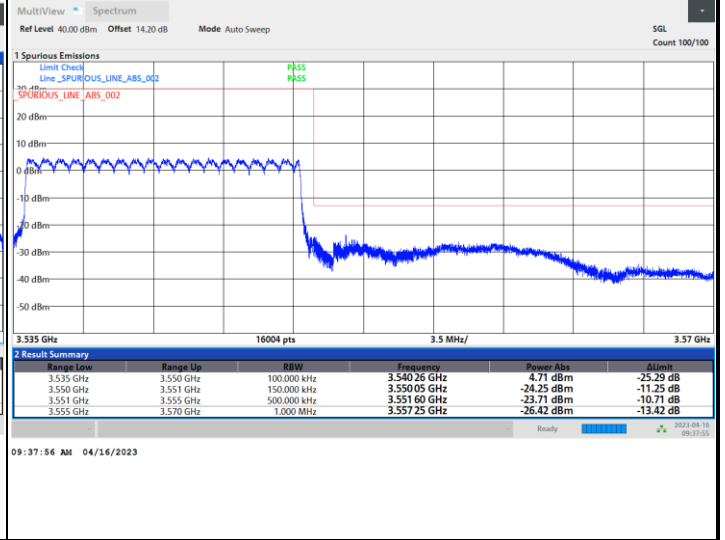

Lowest Band Edge / 1RB0

Highest Band Edge / 1RBmax

Lowest Band Edge / Full RB

Highest Band Edge / Full RB

FR1 n77 / 10MHz / CP OFDM / 256QAM

Lowest Band Edge / 1RB0

Highest Band Edge / 1RBmax

Lowest Band Edge / Full RB

Highest Band Edge / Full RB

FR1 n77 / 15MHz / CP OFDM / QPSK

Lowest Band Edge / Full RB

Highest Band Edge / Full RB

FR1 n77 / 15MHz / CP OFDM / 16QAM

Lowest Band Edge / Full RB

Highest Band Edge / Full RB

FR1 n77 / 15MHz / CP OFDM / 64QAM

Lowest Band Edge / Full RB

Highest Band Edge / Full RB

FR1 n77 / 15MHz / CP OFDM / 256QAM

Lowest Band Edge / Full RB

Highest Band Edge / Full RB

FR1 n77 / 20MHz / CP OFDM / QPSK

Lowest Band Edge / Full RB

Highest Band Edge / Full RB