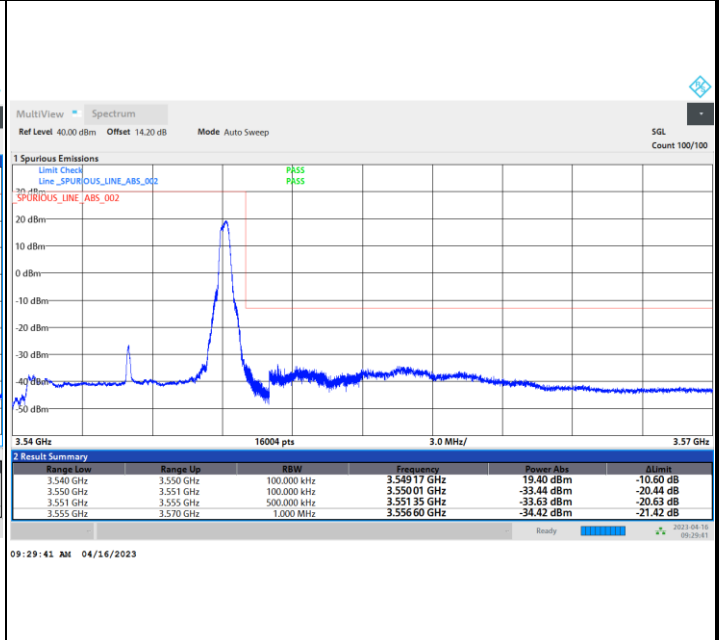

QPSK

16QAM

64QAM

256QAM

Conducted Band Edge

FR1 n77 / 10MHz / CP OFDM / QPSK

Lowest Band Edge / 1RB0

Highest Band Edge / 1RBmax

Lowest Band Edge / Full RB

Highest Band Edge / Full RB

FR1 n77 / 10MHz / CP OFDM / 16QAM

Lowest Band Edge / 1RB0

Highest Band Edge / 1RBmax

Lowest Band Edge / Full RB

Highest Band Edge / Full RB

FR1 n77 / 10MHz / CP OFDM / 64QAM

Lowest Band Edge / 1RB0

Highest Band Edge / 1RBmax

Lowest Band Edge / Full RB

Highest Band Edge / Full RB

FR1 n77 / 10MHz / CP OFDM / 256QAM

Lowest Band Edge / 1RB0

Highest Band Edge / 1RBmax

Lowest Band Edge / Full RB