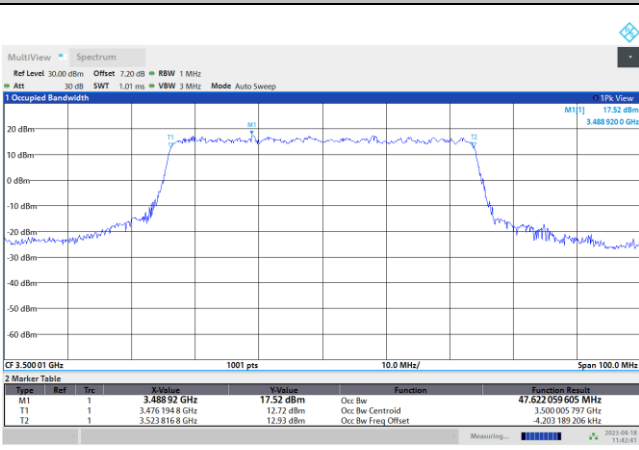

64QAM

256QAM