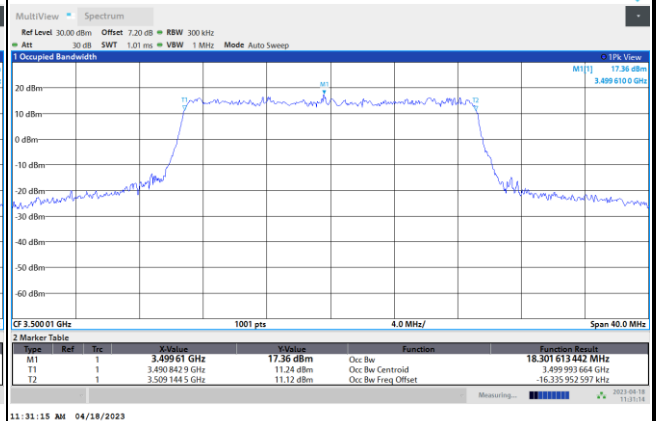

64QAM

256QAM

FR1 n77 / 20MHz / CP OFDM / Middle Channel / Full RB

QPSK

16QAM

64QAM

256QAM

FR1 n77 / 25MHz / CP OFDM / Middle Channel / Full RB