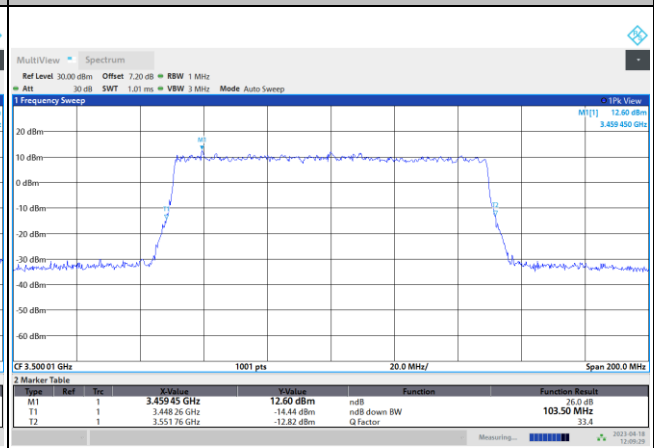

64QAM

256QAM

FR1 n77 / 100MHz / CP OFDM / Middle Channel / Full RB

QPSK

16QAM

64QAM

256QAM

Occupied Bandwidth