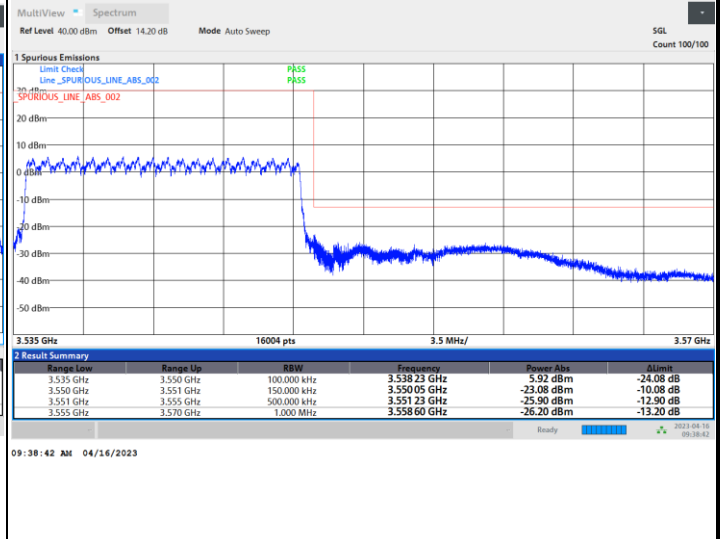

Lowest Band Edge / 1RB0

Highest Band Edge / 1RBmax

Lowest Band Edge / Full RB

Highest Band Edge / Full RB

FR1 n77 / 10MHz / CP OFDM / 256QAM

Lowest Band Edge / 1RB0

Highest Band Edge / 1RBmax

Lowest Band Edge / Full RB

Highest Band Edge / Full RB

FR1 n77 / 15MHz / CP OFDM / QPSK

Lowest Band Edge / Full RB

Highest Band Edge / Full RB

FR1 n77 / 15MHz / CP OFDM / 16QAM

Lowest Band Edge / Full RB

Highest Band Edge / Full RB

FR1 n77 / 15MHz / CP OFDM / 64QAM

Lowest Band Edge / Full RB

Highest Band Edge / Full RB

FR1 n77 / 15MHz / CP OFDM / 256QAM

Lowest Band Edge / Full RB

Highest Band Edge / Full RB

FR1 n77 / 20MHz / CP OFDM / QPSK

Lowest Band Edge / Full RB

Highest Band Edge / Full RB