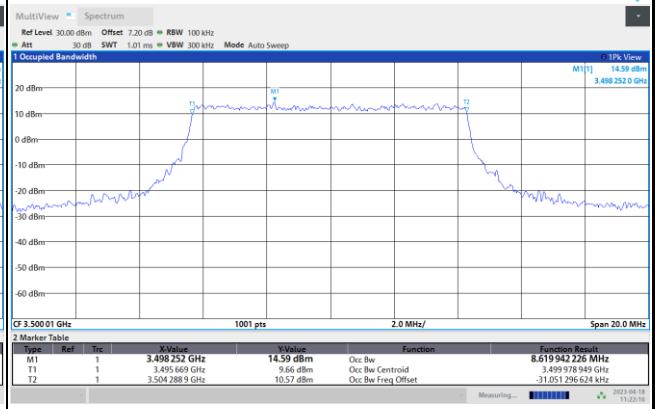

FR1 n77 / 10MHz / CP OFDM / Middle Channel / Full RB

QPSK

16QAM