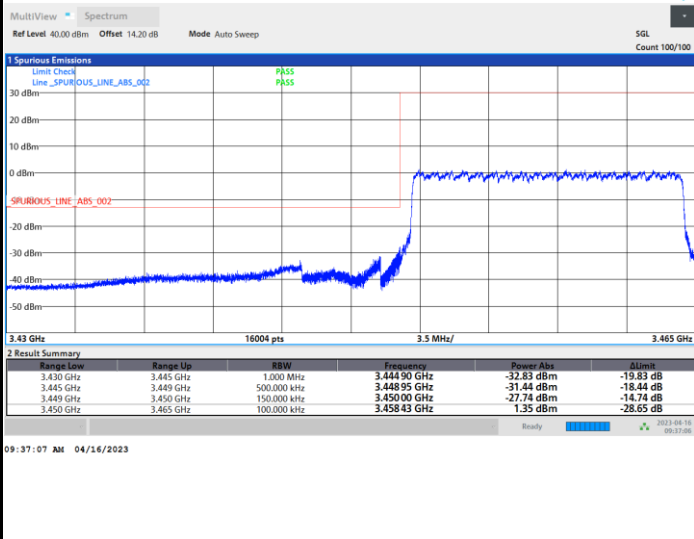

Lowest Band Edge / Full RB

Highest Band Edge / Full RB

FR1 n77 / 15MHz / CP OFDM / 256QAM

Lowest Band Edge / Full RB

Highest Band Edge / Full RB

FR1 n77 / 20MHz / CP OFDM / QPSK

Lowest Band Edge / Full RB

Highest Band Edge / Full RB

FR1 n77 / 20MHz / CP OFDM / 16QAM

Lowest Band Edge / Full RB

Highest Band Edge / Full RB