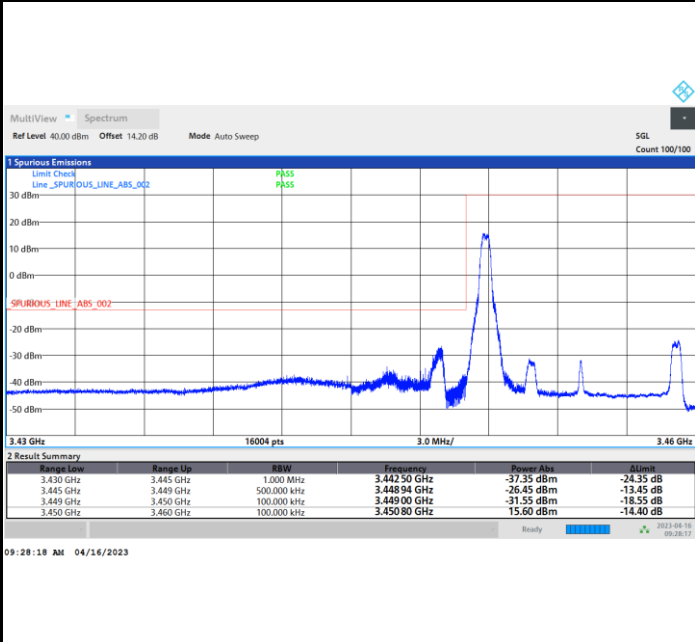

Lowest Band Edge / Full RB

Highest Band Edge / Full RB

FR1 n77 / 10MHz / CP OFDM / 16QAM

Lowest Band Edge / 1RB0

Highest Band Edge / 1RBmax

Lowest Band Edge / Full RB

Highest Band Edge / Full RB

FR1 n77 / 10MHz / CP OFDM / 64QAM

Lowest Band Edge / 1RB0

Highest Band Edge / 1RBmax

Lowest Band Edge / Full RB

Highest Band Edge / Full RB

FR1 n77 / 10MHz / CP OFDM / 256QAM

Lowest Band Edge / 1RB0

Highest Band Edge / 1RBmax

Lowest Band Edge / Full RB

Highest Band Edge / Full RB

FR1 n77 / 15MHz / CP OFDM / QPSK

Lowest Band Edge / Full RB

Highest Band Edge / Full RB

FR1 n77 / 15MHz / CP OFDM / 16QAM

Lowest Band Edge / Full RB

Highest Band Edge / Full RB

FR1 n77 / 15MHz / CP OFDM / 64QAM