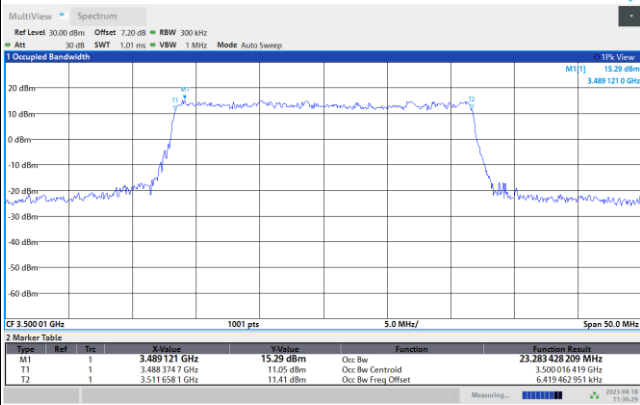

FR1 n77 / 25MHz / CP OFDM / Middle Channel / Full RB

QPSK

16QAM