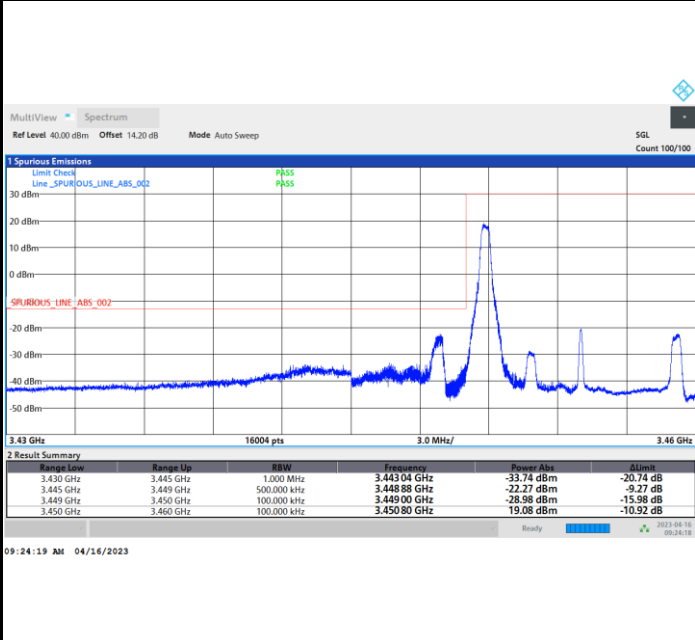

QPSK

16QAM

64QAM

256QAM

Conducted Band Edge

FR1 n77 / 10MHz / CP OFDM / QPSK

Lowest Band Edge / 1RB0

Highest Band Edge / 1RBmax

Lowest Band Edge / Full RB

Highest Band Edge / Full RB

FR1 n77 / 10MHz / CP OFDM / 16QAM

Lowest Band Edge / 1RB0

Highest Band Edge / 1RBmax

Lowest Band Edge / Full RB

Highest Band Edge / Full RB

FR1 n77 / 10MHz / CP OFDM / 64QAM