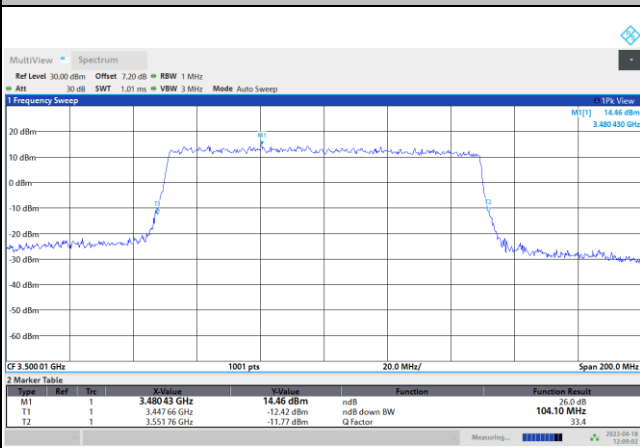

64QAM

256QAM

FR1 n77 / 100MHz / CP OFDM / Middle Channel / Full RB

QPSK

16QAM

64QAM

256QAM

Occupied Bandwidth