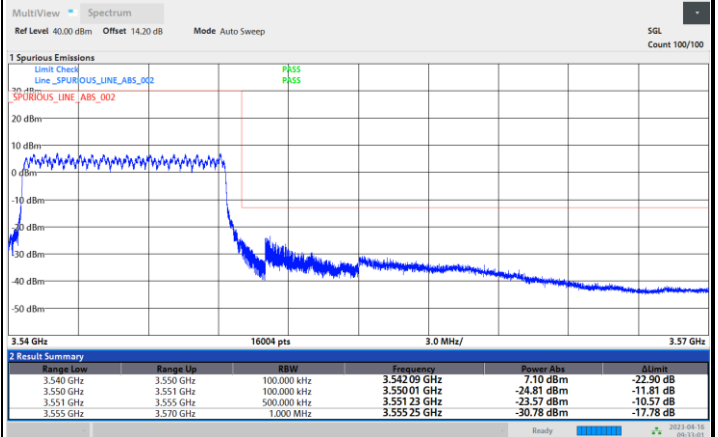

Lowest Band Edge / Full RB

Highest Band Edge / Full RB

FR1 n77 / 10MHz / CP OFDM / 16QAM

Lowest Band Edge / 1RB0

Highest Band Edge / 1RBmax

Lowest Band Edge / Full RB

Highest Band Edge / Full RB

FR1 n77 / 10MHz / CP OFDM / 64QAM

Lowest Band Edge / 1RB0

Highest Band Edge / 1RBmax

Lowest Band Edge / Full RB

Highest Band Edge / Full RB

FR1 n77 / 10MHz / CP OFDM / 256QAM

Lowest Band Edge / 1RB0

Highest Band Edge / 1RBmax

Lowest Band Edge / Full RB