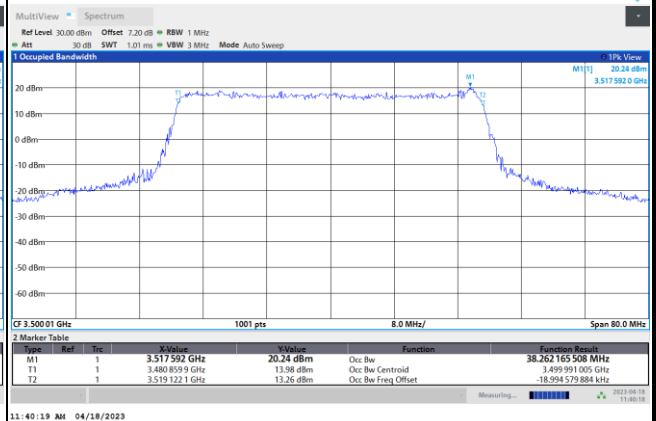

256QAM

FR1 n77 / 40MHz / CP OFDM / Middle Channel / Full RB

QPSK

16QAM

64QAM

256QAM

FR1 n77 / 50MHz / CP OFDM / Middle Channel / Full RB

QPSK