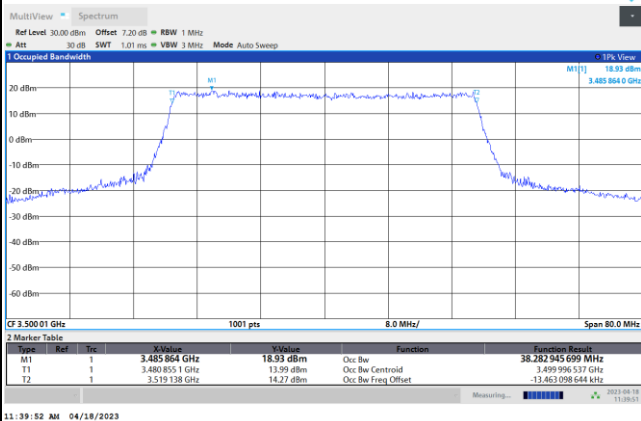

256QAM

FR1 n77 / 40MHz / CP OFDM / Middle Channel / Full RB

QPSK

16QAM

64QAM

256QAM

FR1 n77 / 50MHz / CP OFDM / Middle Channel / Full RB

QPSK