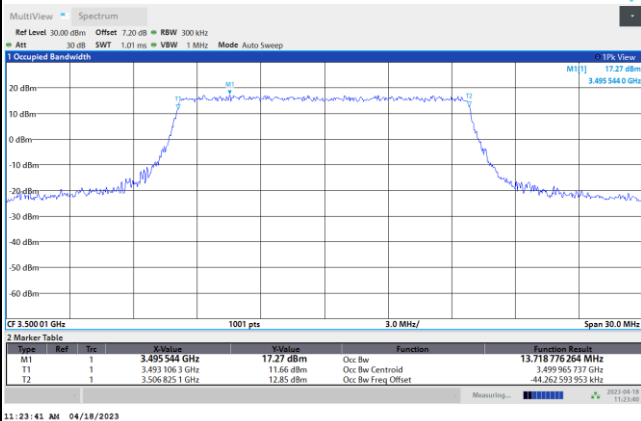

FR1 n77 / 10MHz / CP OFDM / Middle Channel / Full RB

QPSK

16QAM

64QAM

256QAM

FR1 n77 / 15MHz / CP OFDM / Middle Channel / Full RB

QPSK

16QAM