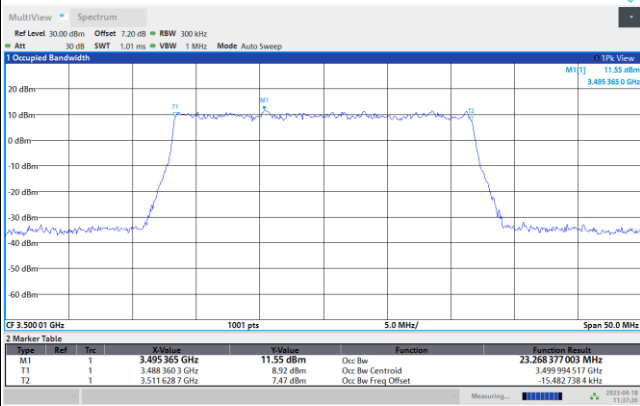

64QAM

256QAM