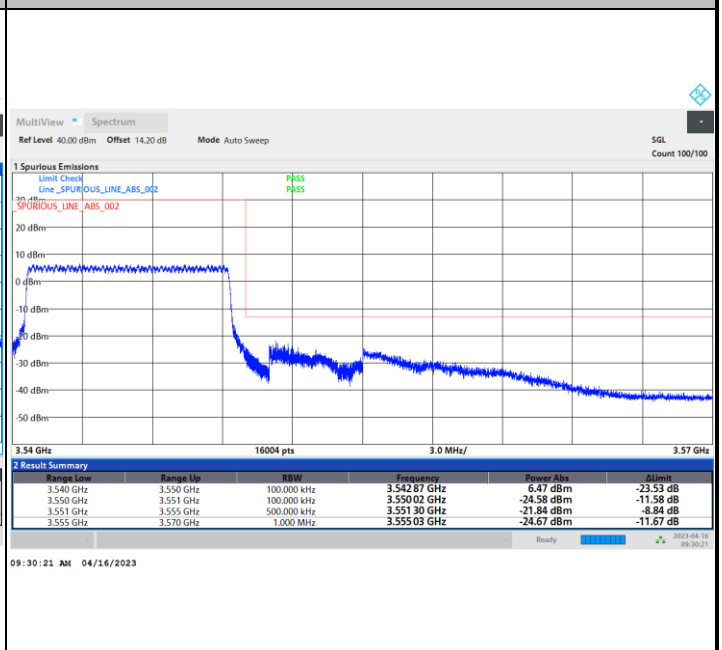

QPSK

16QAM

64QAM

256QAM

Conducted Band Edge

FR1 n77 / 10MHz / CP OFDM / QPSK

Lowest Band Edge / 1RB0

Highest Band Edge / 1RBmax

Lowest Band Edge / Full RB

Highest Band Edge / Full RB

FR1 n77 / 10MHz / CP OFDM / 16QAM

Lowest Band Edge / 1RB0

Highest Band Edge / 1RBmax

Lowest Band Edge / Full RB

Highest Band Edge / Full RB

FR1 n77 / 10MHz / CP OFDM / 64QAM

Lowest Band Edge / 1RB0

Highest Band Edge / 1RBmax

Lowest Band Edge / Full RB

Highest Band Edge / Full RB

FR1 n77 / 10MHz / CP OFDM / 256QAM

Lowest Band Edge / 1RB0

Highest Band Edge / 1RBmax

Lowest Band Edge / Full RB