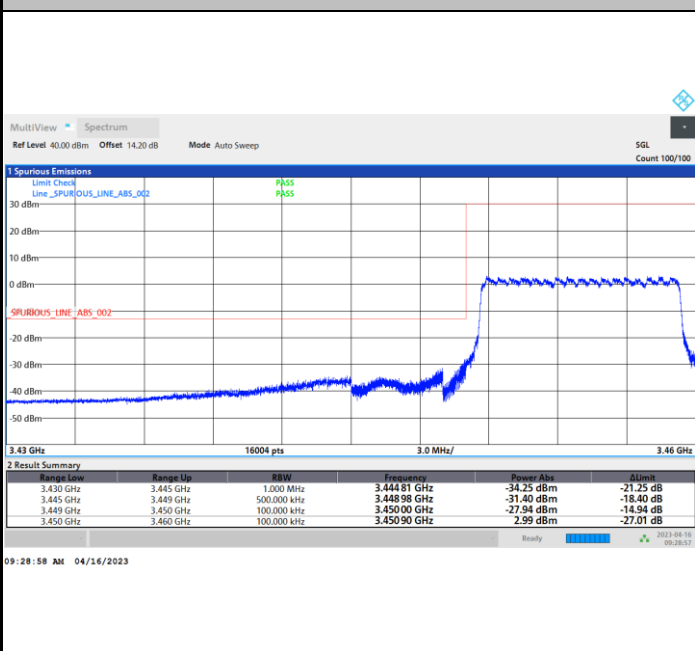

Lowest Band Edge / Full RB

Highest Band Edge / Full RB

FR1 n77 / 10MHz / CP OFDM / 16QAM

Lowest Band Edge / 1RB0

Highest Band Edge / 1RBmax

Lowest Band Edge / Full RB

Highest Band Edge / Full RB

FR1 n77 / 10MHz / CP OFDM / 64QAM

Lowest Band Edge / 1RB0

Highest Band Edge / 1RBmax

Lowest Band Edge / Full RB

Highest Band Edge / Full RB

FR1 n77 / 10MHz / CP OFDM / 256QAM

Lowest Band Edge / 1RB0

Highest Band Edge / 1RBmax

Lowest Band Edge / Full RB

Highest Band Edge / Full RB

FR1 n77 / 15MHz / CP OFDM / QPSK

Lowest Band Edge / Full RB

Highest Band Edge / Full RB

FR1 n77 / 15MHz / CP OFDM / 16QAM

Lowest Band Edge / Full RB

Highest Band Edge / Full RB

FR1 n77 / 15MHz / CP OFDM / 64QAM