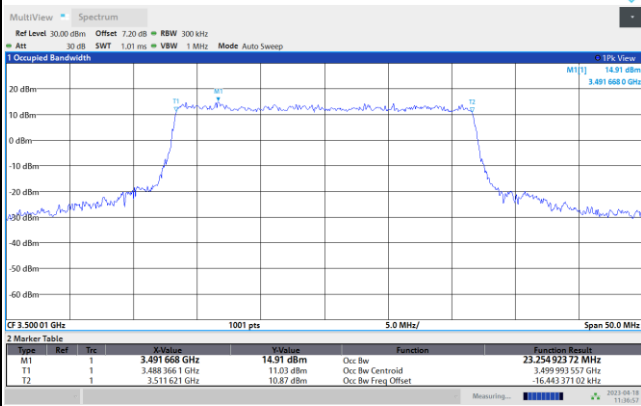

64QAM

256QAM