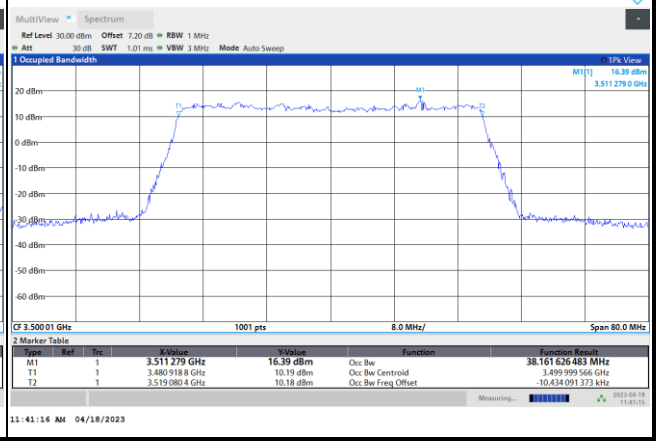

256QAM

FR1 n77 / 40MHz / CP OFDM / Middle Channel / Full RB

QPSK

16QAM

64QAM

256QAM

FR1 n77 / 50MHz / CP OFDM / Middle Channel / Full RB

QPSK