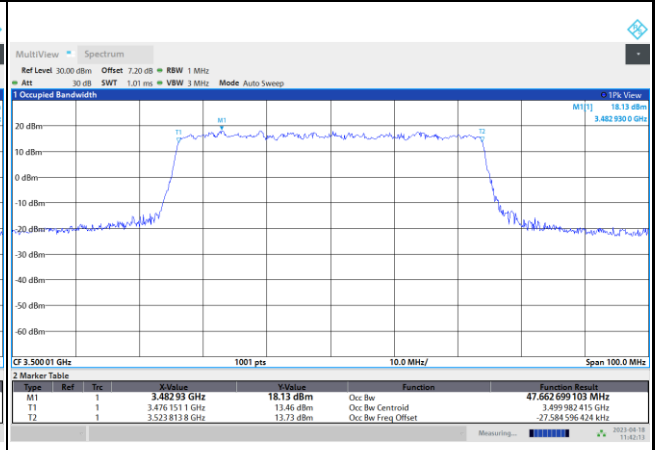

FR1 n77 / 50MHz / CP OFDM / Middle Channel / Full RB

QPSK

16QAM