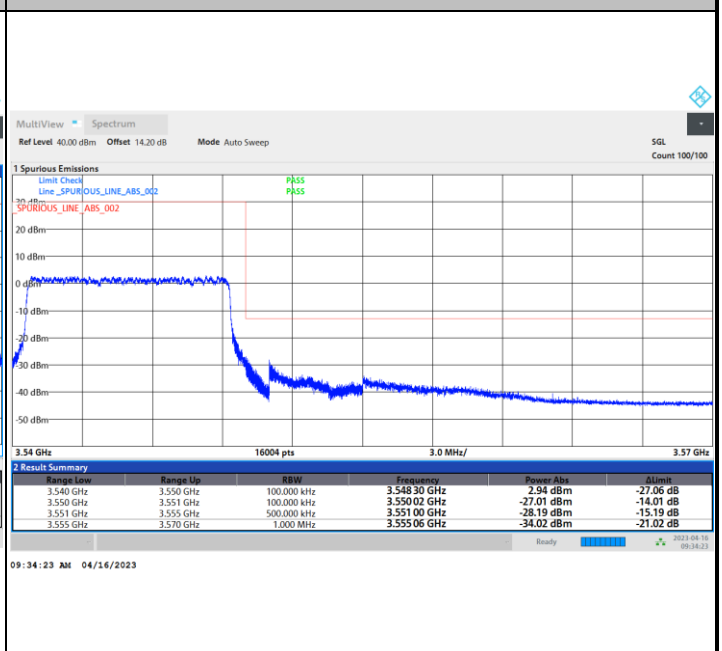

Lowest Band Edge / Full RB

Highest Band Edge / Full RB

FR1 n77 / 10MHz / CP OFDM / 16QAM

Lowest Band Edge / 1RB0

Highest Band Edge / 1RBmax

Lowest Band Edge / Full RB

Highest Band Edge / Full RB

FR1 n77 / 10MHz / CP OFDM / 64QAM

Lowest Band Edge / 1RB0

Highest Band Edge / 1RBmax

Lowest Band Edge / Full RB

Highest Band Edge / Full RB

FR1 n77 / 10MHz / CP OFDM / 256QAM

Lowest Band Edge / 1RB0

Highest Band Edge / 1RBmax

Lowest Band Edge / Full RB

Highest Band Edge / Full RB

FR1 n77 / 15MHz / CP OFDM / QPSK

Lowest Band Edge / Full RB

Highest Band Edge / Full RB

FR1 n77 / 15MHz / CP OFDM / 16QAM

Lowest Band Edge / Full RB

Highest Band Edge / Full RB

FR1 n77 / 15MHz / CP OFDM / 64QAM