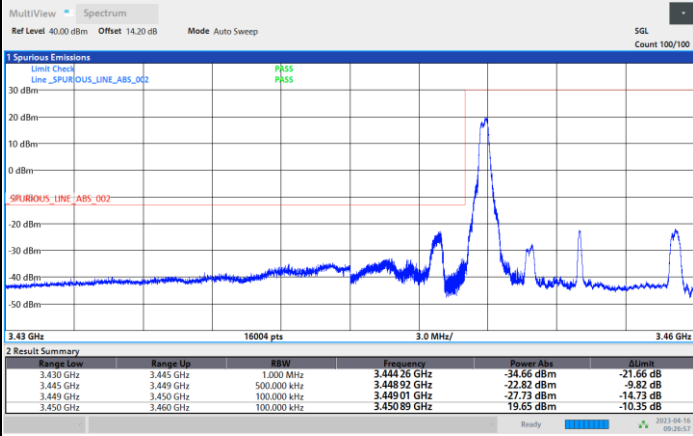

Lowest Band Edge / Full RB

Highest Band Edge / Full RB

FR1 n77 / 10MHz / CP OFDM / 16QAM

Lowest Band Edge / 1RB0

Highest Band Edge / 1RBmax

Lowest Band Edge / Full RB

Highest Band Edge / Full RB

FR1 n77 / 10MHz / CP OFDM / 64QAM

Lowest Band Edge / 1RB0

Highest Band Edge / 1RBmax

Lowest Band Edge / Full RB

Highest Band Edge / Full RB

FR1 n77 / 10MHz / CP OFDM / 256QAM

Lowest Band Edge / 1RB0

Highest Band Edge / 1RBmax

Lowest Band Edge / Full RB