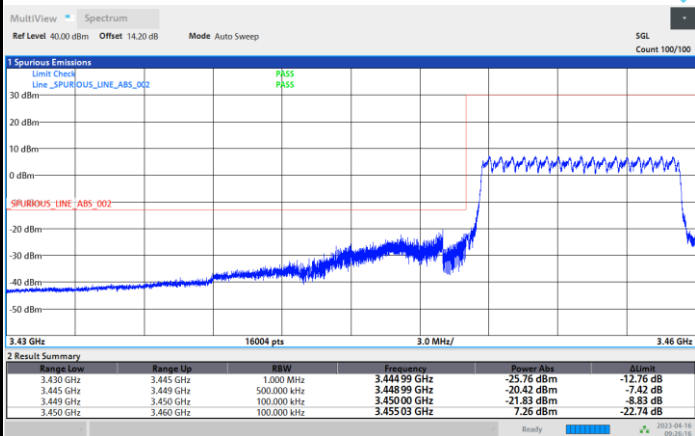

Lowest Band Edge / Full RB

Highest Band Edge / Full RB

FR1 n77 / 10MHz / CP OFDM / 16QAM

Lowest Band Edge / 1RB0

Highest Band Edge / 1RBmax

Lowest Band Edge / Full RB

Highest Band Edge / Full RB

FR1 n77 / 10MHz / CP OFDM / 64QAM

Lowest Band Edge / 1RB0

Highest Band Edge / 1RBmax

Lowest Band Edge / Full RB

Highest Band Edge / Full RB

FR1 n77 / 10MHz / CP OFDM / 256QAM

Lowest Band Edge / 1RB0

Highest Band Edge / 1RBmax

Lowest Band Edge / Full RB