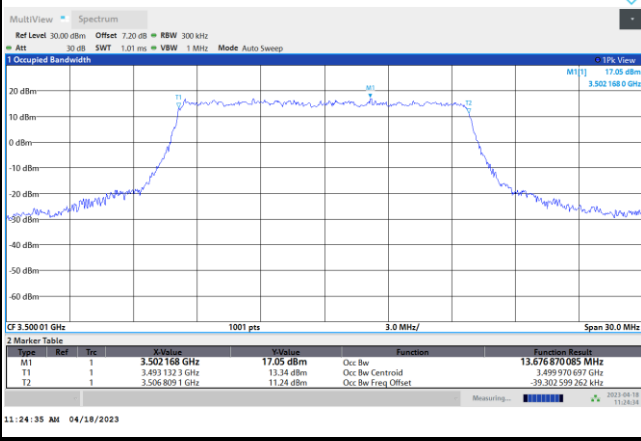

64QAM

256QAM