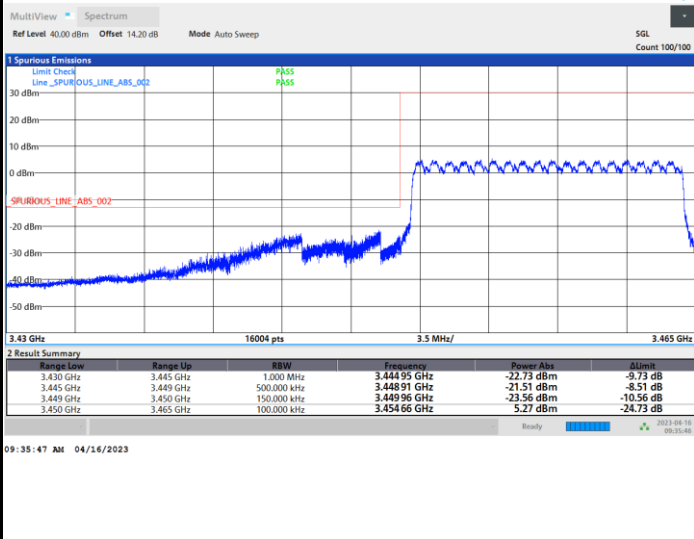

Lowest Band Edge / 1RB0

Highest Band Edge / 1RBmax

Lowest Band Edge / Full RB

Highest Band Edge / Full RB

FR1 n77 / 10MHz / CP OFDM / 256QAM

Lowest Band Edge / 1RB0

Highest Band Edge / 1RBmax

Lowest Band Edge / Full RB

Highest Band Edge / Full RB

FR1 n77 / 15MHz / CP OFDM / QPSK

Lowest Band Edge / Full RB

Highest Band Edge / Full RB

FR1 n77 / 15MHz / CP OFDM / 16QAM

Lowest Band Edge / Full RB

Highest Band Edge / Full RB

FR1 n77 / 15MHz / CP OFDM / 64QAM

Lowest Band Edge / Full RB

Highest Band Edge / Full RB

FR1 n77 / 15MHz / CP OFDM / 256QAM

Lowest Band Edge / Full RB

Highest Band Edge / Full RB

FR1 n77 / 20MHz / CP OFDM / QPSK

Lowest Band Edge / Full RB

Highest Band Edge / Full RB