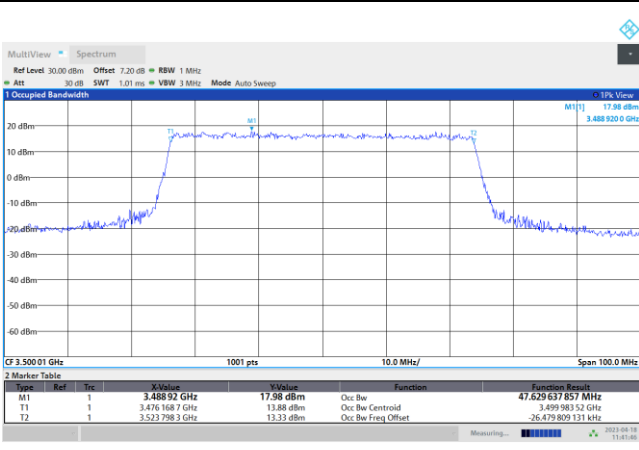

FR1 n77 / 50MHz / CP OFDM / Middle Channel / Full RB

QPSK

16QAM