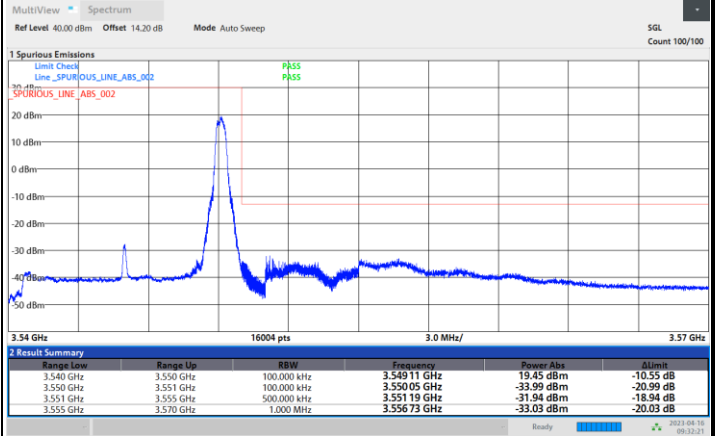

Lowest Band Edge / Full RB

Highest Band Edge / Full RB

FR1 n77 / 10MHz / CP OFDM / 16QAM

Lowest Band Edge / 1RB0

Highest Band Edge / 1RBmax

Lowest Band Edge / Full RB

Highest Band Edge / Full RB

FR1 n77 / 10MHz / CP OFDM / 64QAM

Lowest Band Edge / 1RB0

Highest Band Edge / 1RBmax

Lowest Band Edge / Full RB

Highest Band Edge / Full RB

FR1 n77 / 10MHz / CP OFDM / 256QAM

Lowest Band Edge / 1RB0

Highest Band Edge / 1RBmax

Lowest Band Edge / Full RB