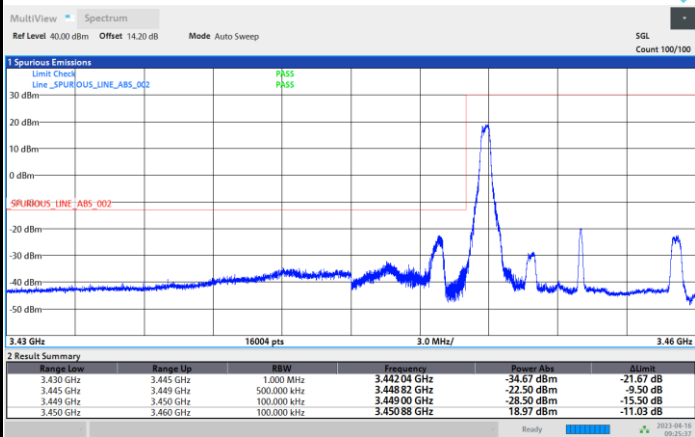

Lowest Band Edge / Full RB

Highest Band Edge / Full RB

FR1 n77 / 10MHz / CP OFDM / 16QAM

Lowest Band Edge / 1RB0

Highest Band Edge / 1RBmax

Lowest Band Edge / Full RB

Highest Band Edge / Full RB

FR1 n77 / 10MHz / CP OFDM / 64QAM

Lowest Band Edge / 1RB0

Highest Band Edge / 1RBmax

Lowest Band Edge / Full RB

Highest Band Edge / Full RB

FR1 n77 / 10MHz / CP OFDM / 256QAM

Lowest Band Edge / 1RB0

Highest Band Edge / 1RBmax

Lowest Band Edge / Full RB