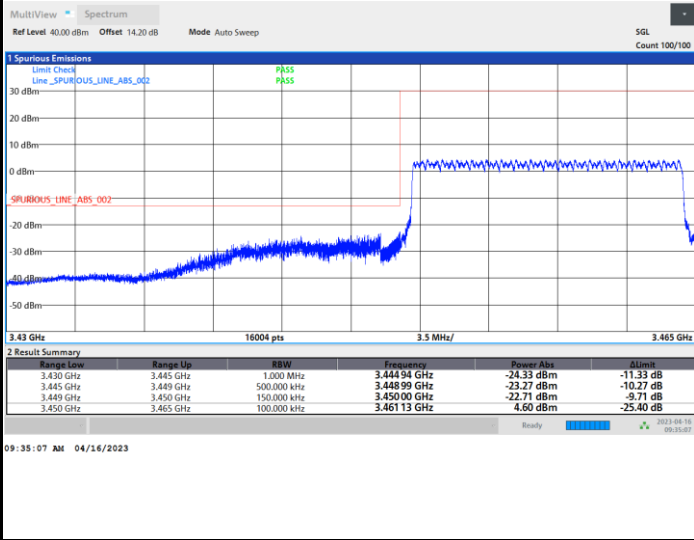

Lowest Band Edge / 1RB0

Highest Band Edge / 1RBmax

Lowest Band Edge / Full RB

Highest Band Edge / Full RB

FR1 n77 / 10MHz / CP OFDM / 256QAM

Lowest Band Edge / 1RB0

Highest Band Edge / 1RBmax

Lowest Band Edge / Full RB

Highest Band Edge / Full RB

FR1 n77 / 15MHz / CP OFDM / QPSK

Lowest Band Edge / Full RB

Highest Band Edge / Full RB

FR1 n77 / 15MHz / CP OFDM / 16QAM

Lowest Band Edge / Full RB

Highest Band Edge / Full RB

FR1 n77 / 15MHz / CP OFDM / 64QAM

Lowest Band Edge / Full RB

Highest Band Edge / Full RB

FR1 n77 / 15MHz / CP OFDM / 256QAM

Lowest Band Edge / Full RB

Highest Band Edge / Full RB

FR1 n77 / 20MHz / CP OFDM / QPSK

Lowest Band Edge / Full RB

Highest Band Edge / Full RB