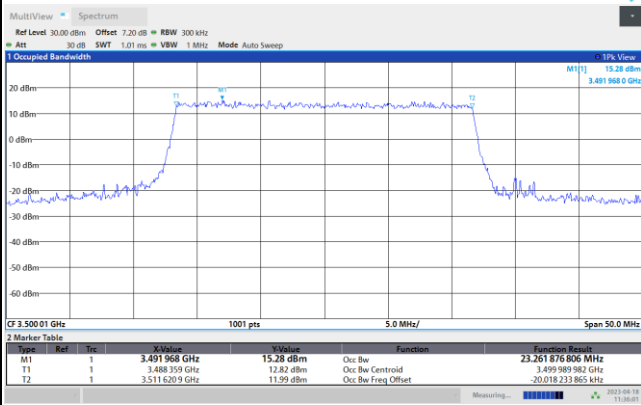

FR1 n77 / 25MHz / CP OFDM / Middle Channel / Full RB

QPSK

16QAM