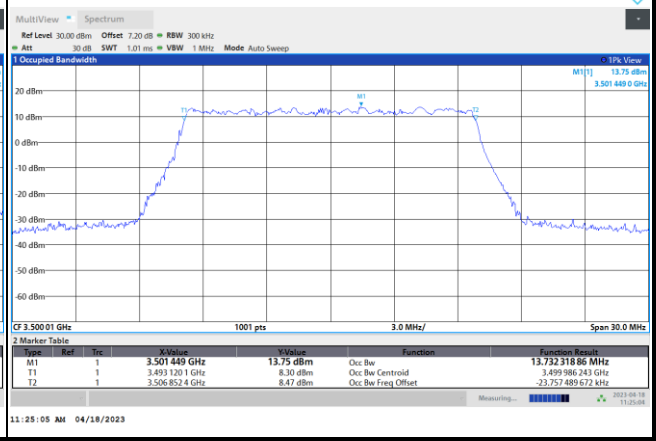

64QAM

256QAM