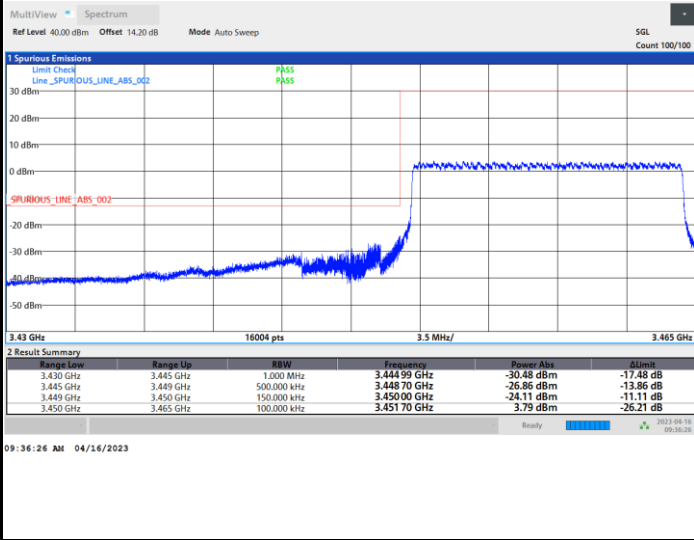

Lowest Band Edge / 1RB0

Highest Band Edge / 1RBmax

Lowest Band Edge / Full RB

Highest Band Edge / Full RB

FR1 n77 / 10MHz / CP OFDM / 256QAM

Lowest Band Edge / 1RB0

Highest Band Edge / 1RBmax

Lowest Band Edge / Full RB

Highest Band Edge / Full RB

FR1 n77 / 15MHz / CP OFDM / QPSK

Lowest Band Edge / Full RB

Highest Band Edge / Full RB

FR1 n77 / 15MHz / CP OFDM / 16QAM

Lowest Band Edge / Full RB

Highest Band Edge / Full RB

FR1 n77 / 15MHz / CP OFDM / 64QAM

Lowest Band Edge / Full RB

Highest Band Edge / Full RB

FR1 n77 / 15MHz / CP OFDM / 256QAM

Lowest Band Edge / Full RB

Highest Band Edge / Full RB

FR1 n77 / 20MHz / CP OFDM / QPSK

Lowest Band Edge / Full RB

Highest Band Edge / Full RB