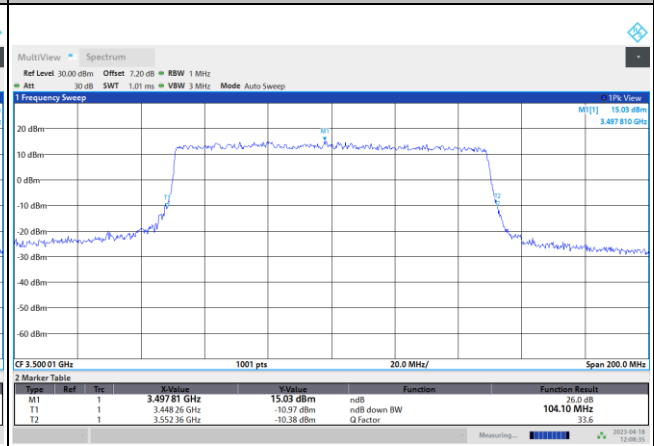

64QAM

256QAM

FR1 n77 / 100MHz / CP OFDM / Middle Channel / Full RB

QPSK

16QAM

64QAM

256QAM

Occupied Bandwidth