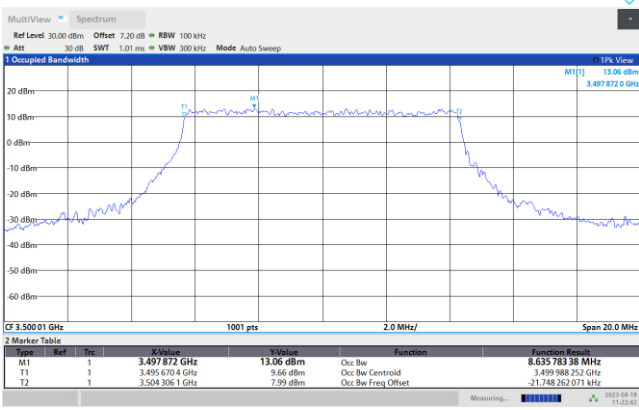

FR1 n77 / 10MHz / CP OFDM / Middle Channel / Full RB

QPSK

16QAM

64QAM

256QAM

FR1 n77 / 15MHz / CP OFDM / Middle Channel / Full RB

QPSK

16QAM