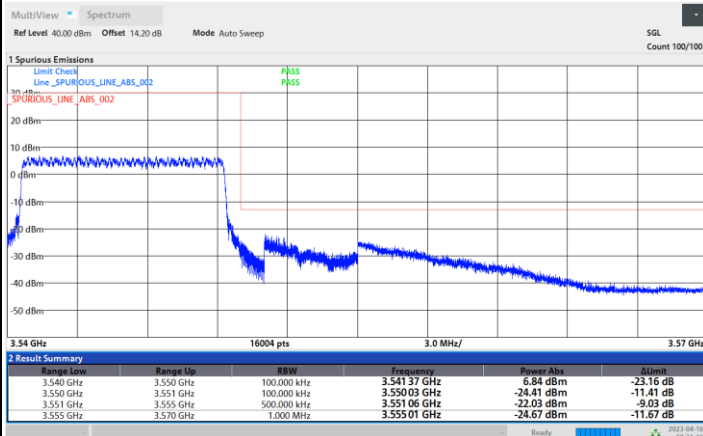

Lowest Band Edge / Full RB

Highest Band Edge / Full RB

FR1 n77 / 10MHz / CP OFDM / 16QAM

Lowest Band Edge / 1RB0

Highest Band Edge / 1RBmax

Lowest Band Edge / Full RB

Highest Band Edge / Full RB

FR1 n77 / 10MHz / CP OFDM / 64QAM

Lowest Band Edge / 1RB0

Highest Band Edge / 1RBmax

Lowest Band Edge / Full RB

Highest Band Edge / Full RB

FR1 n77 / 10MHz / CP OFDM / 256QAM

Lowest Band Edge / 1RB0

Highest Band Edge / 1RBmax

Lowest Band Edge / Full RB