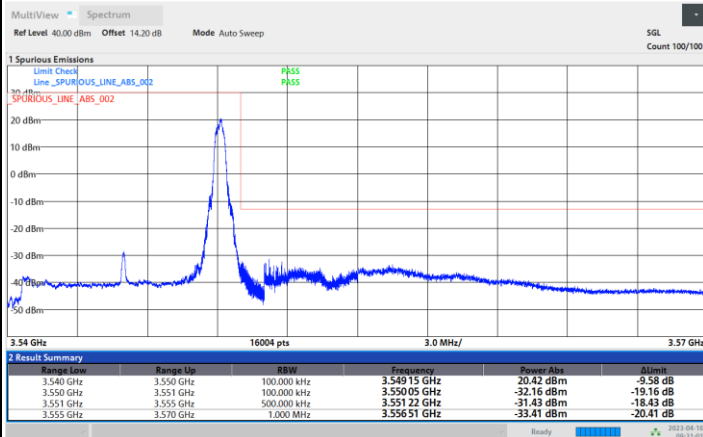

Lowest Band Edge / Full RB

Highest Band Edge / Full RB

FR1 n77 / 10MHz / CP OFDM / 16QAM

Lowest Band Edge / 1RB0

Highest Band Edge / 1RBmax

Lowest Band Edge / Full RB

Highest Band Edge / Full RB

FR1 n77 / 10MHz / CP OFDM / 64QAM

Lowest Band Edge / 1RB0

Highest Band Edge / 1RBmax

Lowest Band Edge / Full RB

Highest Band Edge / Full RB

FR1 n77 / 10MHz / CP OFDM / 256QAM

Lowest Band Edge / 1RB0

Highest Band Edge / 1RBmax

Lowest Band Edge / Full RB