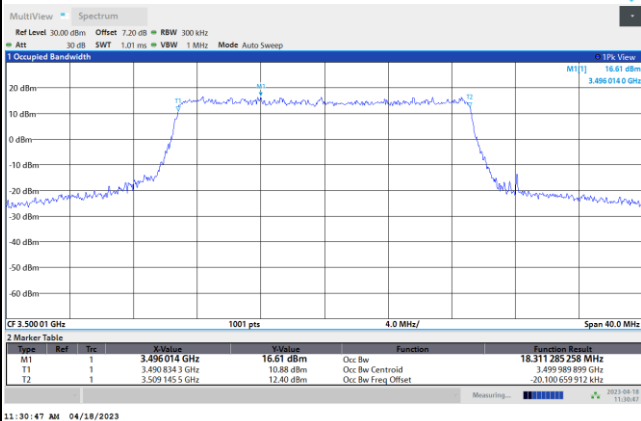

64QAM

256QAM

FR1 n77 / 20MHz / CP OFDM / Middle Channel / Full RB

QPSK

16QAM

64QAM

256QAM

FR1 n77 / 25MHz / CP OFDM / Middle Channel / Full RB