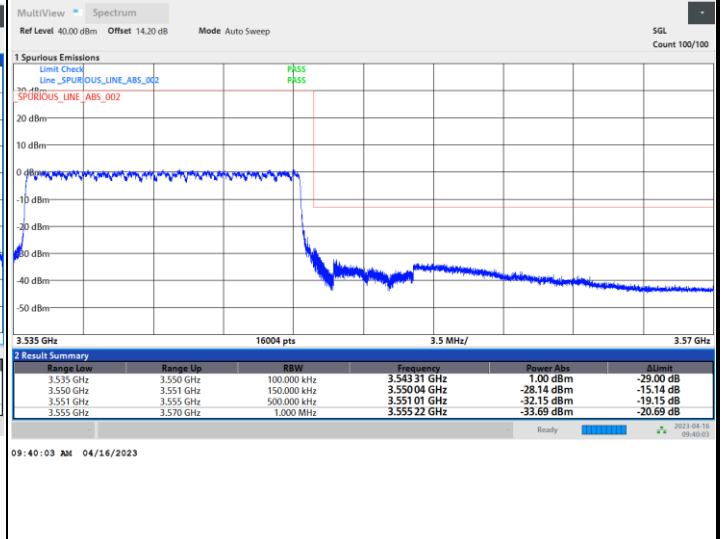

Highest Band Edge / Full RB

FR1 n77 / 15MHz / CP OFDM / QPSK

Lowest Band Edge / Full RB

Highest Band Edge / Full RB

FR1 n77 / 15MHz / CP OFDM / 16QAM

Lowest Band Edge / Full RB

Highest Band Edge / Full RB

FR1 n77 / 15MHz / CP OFDM / 64QAM

Lowest Band Edge / Full RB

Highest Band Edge / Full RB

FR1 n77 / 15MHz / CP OFDM / 256QAM

Lowest Band Edge / Full RB

Highest Band Edge / Full RB

FR1 n77 / 20MHz / CP OFDM / QPSK

Lowest Band Edge / Full RB

Highest Band Edge / Full RB

FR1 n77 / 20MHz / CP OFDM / 16QAM

Lowest Band Edge / Full RB

Highest Band Edge / Full RB