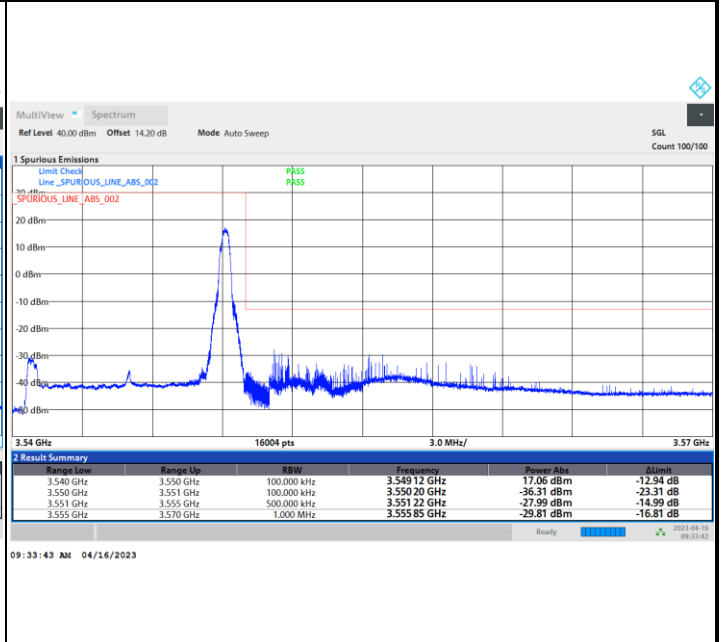

Lowest Band Edge / Full RB

Highest Band Edge / Full RB

FR1 n77 / 10MHz / CP OFDM / 16QAM

Lowest Band Edge / 1RB0

Highest Band Edge / 1RBmax

Lowest Band Edge / Full RB

Highest Band Edge / Full RB

FR1 n77 / 10MHz / CP OFDM / 64QAM

Lowest Band Edge / 1RB0

Highest Band Edge / 1RBmax

Lowest Band Edge / Full RB

Highest Band Edge / Full RB

FR1 n77 / 10MHz / CP OFDM / 256QAM

Lowest Band Edge / 1RB0

Highest Band Edge / 1RBmax

Lowest Band Edge / Full RB

Highest Band Edge / Full RB

FR1 n77 / 15MHz / CP OFDM / QPSK

Lowest Band Edge / Full RB

Highest Band Edge / Full RB

FR1 n77 / 15MHz / CP OFDM / 16QAM

Lowest Band Edge / Full RB

Highest Band Edge / Full RB

FR1 n77 / 15MHz / CP OFDM / 64QAM