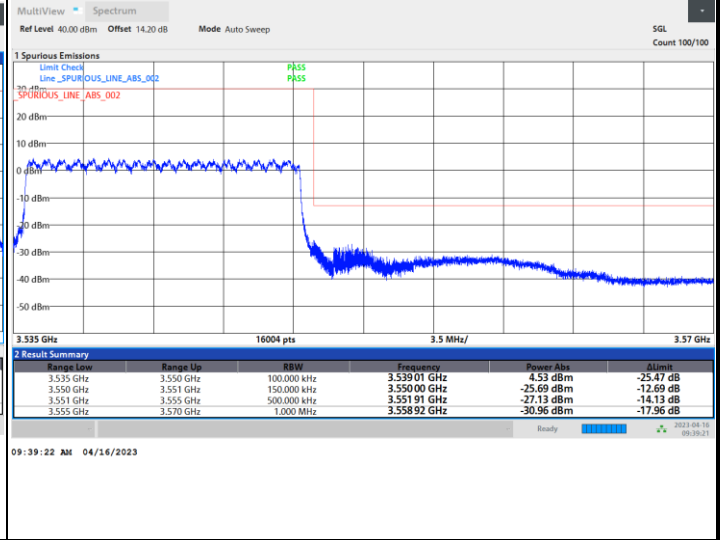

Lowest Band Edge / 1RB0

Highest Band Edge / 1RBmax

Lowest Band Edge / Full RB

Highest Band Edge / Full RB

FR1 n77 / 10MHz / CP OFDM / 256QAM

Lowest Band Edge / 1RB0

Highest Band Edge / 1RBmax

Lowest Band Edge / Full RB

Highest Band Edge / Full RB

FR1 n77 / 15MHz / CP OFDM / QPSK

Lowest Band Edge / Full RB

Highest Band Edge / Full RB

FR1 n77 / 15MHz / CP OFDM / 16QAM

Lowest Band Edge / Full RB

Highest Band Edge / Full RB

FR1 n77 / 15MHz / CP OFDM / 64QAM

Lowest Band Edge / Full RB

Highest Band Edge / Full RB

FR1 n77 / 15MHz / CP OFDM / 256QAM

Lowest Band Edge / Full RB

Highest Band Edge / Full RB

FR1 n77 / 20MHz / CP OFDM / QPSK

Lowest Band Edge / Full RB

Highest Band Edge / Full RB