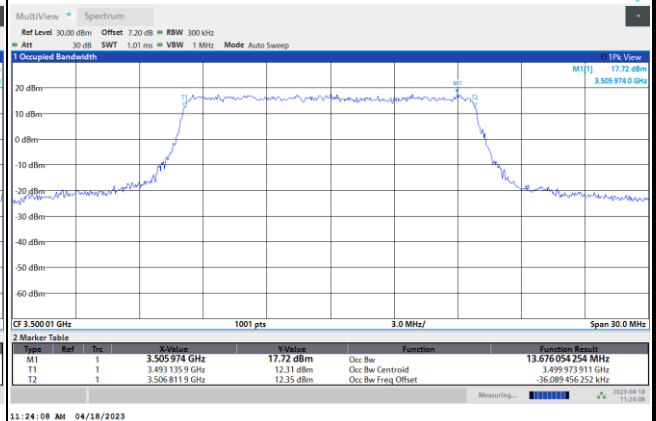

FR1 n77 / 10MHz / CP OFDM / Middle Channel / Full RB

QPSK

16QAM

64QAM

256QAM

FR1 n77 / 15MHz / CP OFDM / Middle Channel / Full RB

QPSK

16QAM