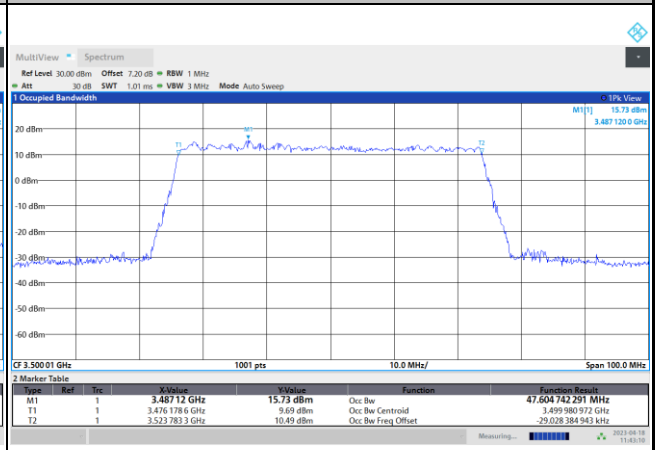

64QAM

256QAM