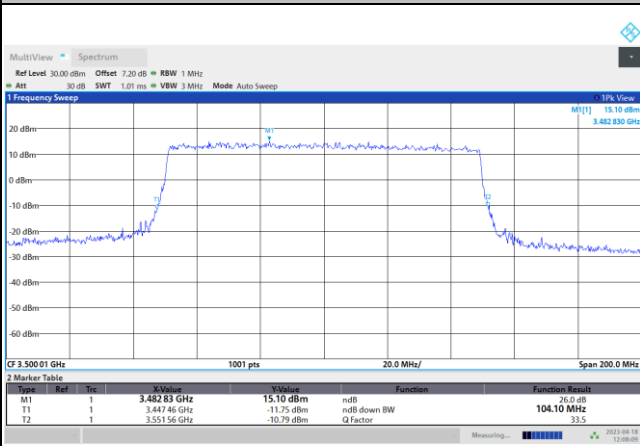

64QAM

256QAM

FR1 n77 / 100MHz / CP OFDM / Middle Channel / Full RB

QPSK

16QAM

64QAM

256QAM

Occupied Bandwidth