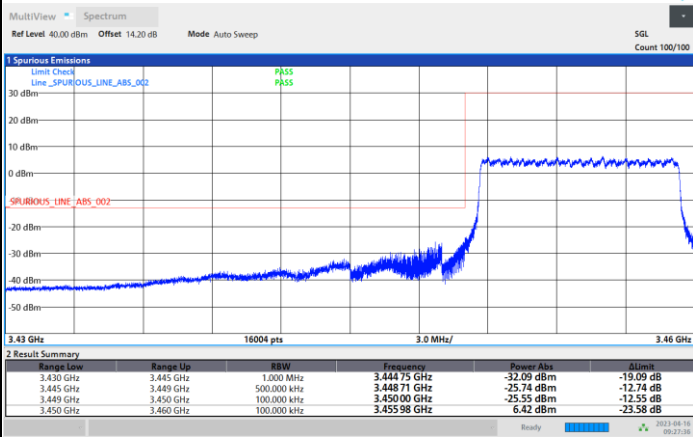

Lowest Band Edge / Full RB

Highest Band Edge / Full RB

FR1 n77 / 10MHz / CP OFDM / 16QAM

Lowest Band Edge / 1RB0

Highest Band Edge / 1RBmax

Lowest Band Edge / Full RB

Highest Band Edge / Full RB

FR1 n77 / 10MHz / CP OFDM / 64QAM

Lowest Band Edge / 1RB0

Highest Band Edge / 1RBmax

Lowest Band Edge / Full RB

Highest Band Edge / Full RB

FR1 n77 / 10MHz / CP OFDM / 256QAM

Lowest Band Edge / 1RB0

Highest Band Edge / 1RBmax

Lowest Band Edge / Full RB