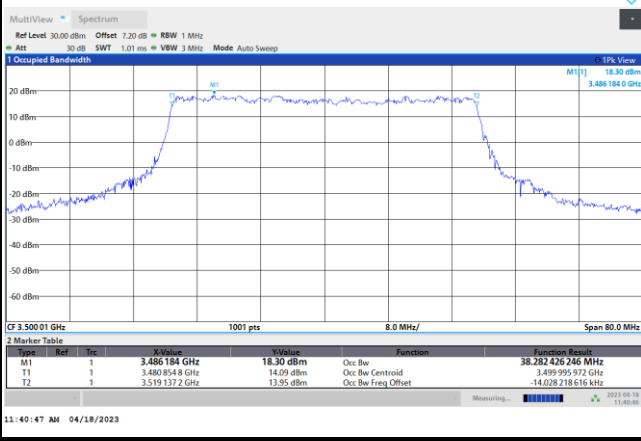

256QAM

FR1 n77 / 40MHz / CP OFDM / Middle Channel / Full RB

QPSK

16QAM

64QAM

256QAM

FR1 n77 / 50MHz / CP OFDM / Middle Channel / Full RB

QPSK