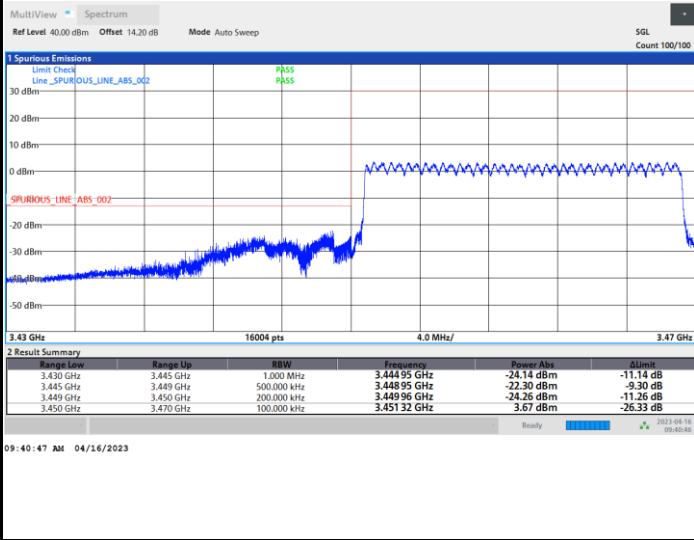

Lowest Band Edge / Full RB

Highest Band Edge / Full RB

FR1 n77 / 15MHz / CP OFDM / 256QAM

Lowest Band Edge / Full RB

Highest Band Edge / Full RB

FR1 n77 / 20MHz / CP OFDM / QPSK

Lowest Band Edge / Full RB

Highest Band Edge / Full RB

FR1 n77 / 20MHz / CP OFDM / 16QAM

Lowest Band Edge / Full RB

Highest Band Edge / Full RB