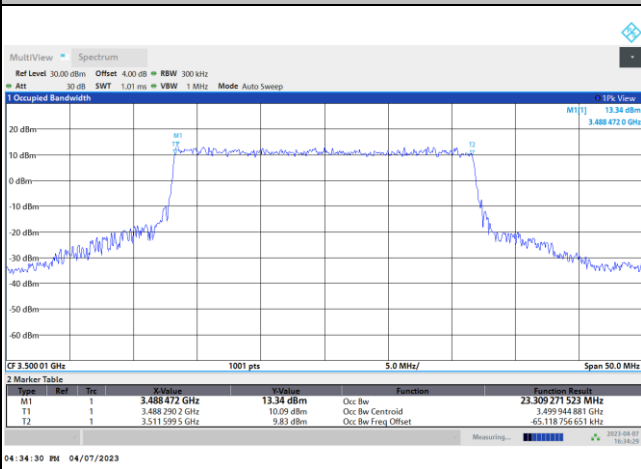

FR1 n77 / 25MHz / DFT-S OFDM / Middle Channel / Full RB

PI/2 BPSK

FR1 n77 / 25MHz / CP OFDM / Middle Channel / Full RB

QPSK

16QAM

64QAM

256QAM