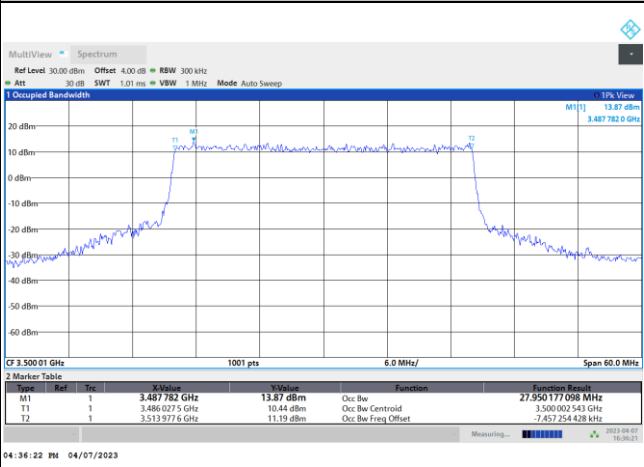

FR1 n77 / 30MHz / DFT-S OFDM / Middle Channel / Full RB

PI/2 BPSK

FR1 n77 / 30MHz / CP OFDM / Middle Channel / Full RB

QPSK

16QAM

64QAM

256QAM