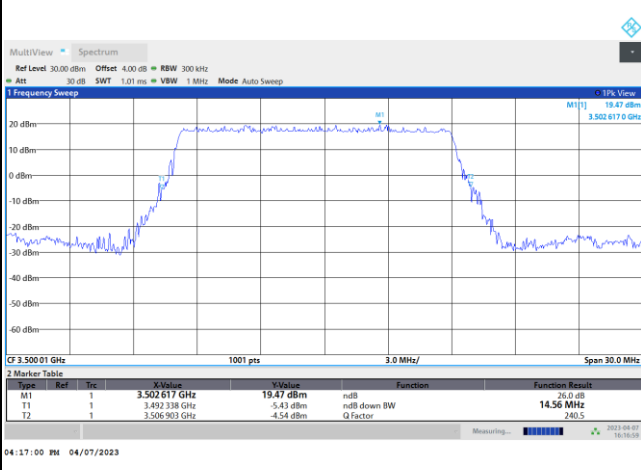

FR1 n77 / 15MHz / DFT-S OFDM / Middle Channel / Full RB

PI/2 BPSK

FR1 n77 / 15MHz / CP OFDM / Middle Channel / Full RB

QPSK

16QAM

64QAM

256QAM

FR1 n77 / 20MHz / DFT-S OFDM / Middle Channel / Full RB

PI/2 BPSK

FR1 n77 / 20MHz / CP OFDM / Middle Channel / Full RB

QPSK

16QAM

64QAM

256QAM

FR1 n77 / 25MHz / DFT-S OFDM / Middle Channel / Full RB

PI/2 BPSK