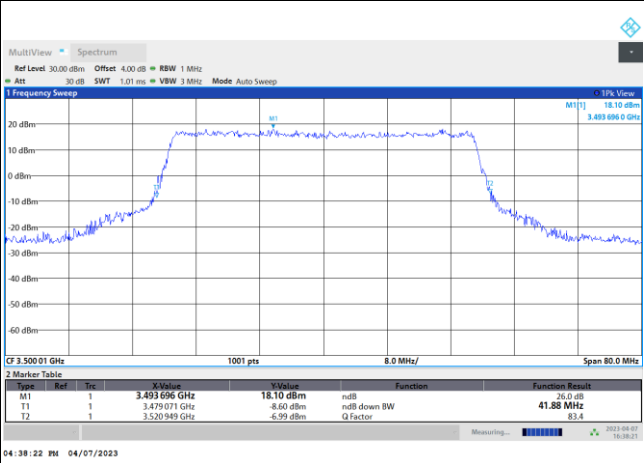

FR1 n77 / 40MHz / DFT-S OFDM / Middle Channel / Full RB

PI/2 BPSK

FR1 n77 / 40MHz / CP OFDM / Middle Channel / Full RB

QPSK

16QAM

64QAM

256QAM