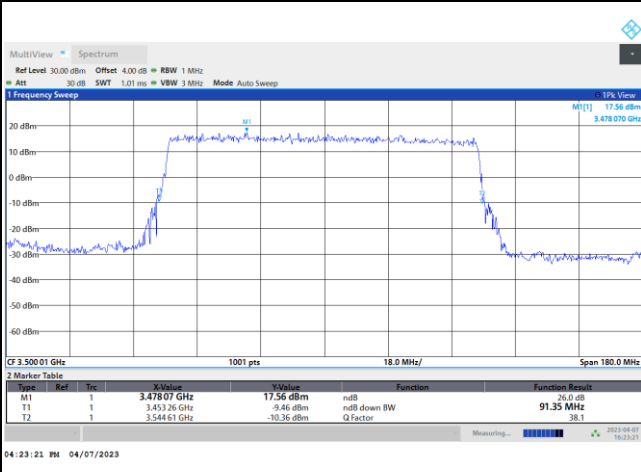

FR1 n77 / 90MHz / DFT-S OFDM / Middle Channel / Full RB

PI/2 BPSK