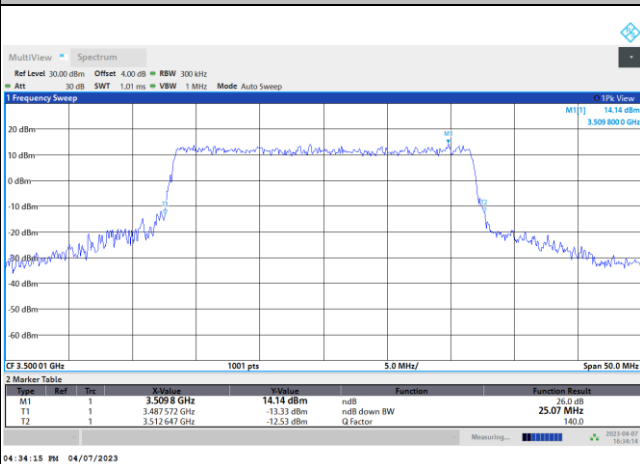

FR1 n77 / 25MHz / DFT-S OFDM / Middle Channel / Full RB

PI/2 BPSK

FR1 n77 / 25MHz / CP OFDM / Middle Channel / Full RB

QPSK

16QAM

64QAM

256QAM