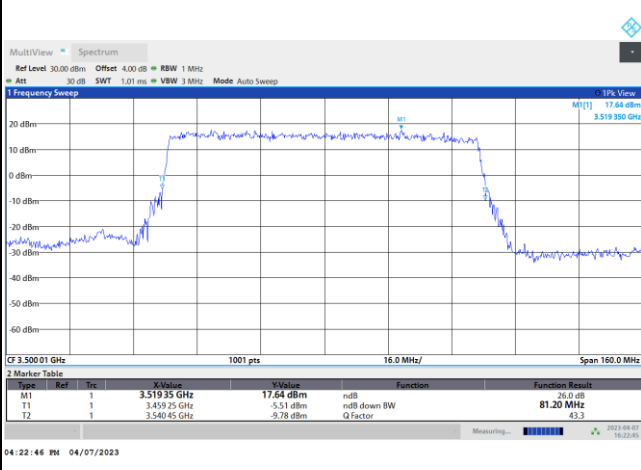

FR1 n77 / 80MHz / DFT-S OFDM / Middle Channel / Full RB

PI/2 BPSK