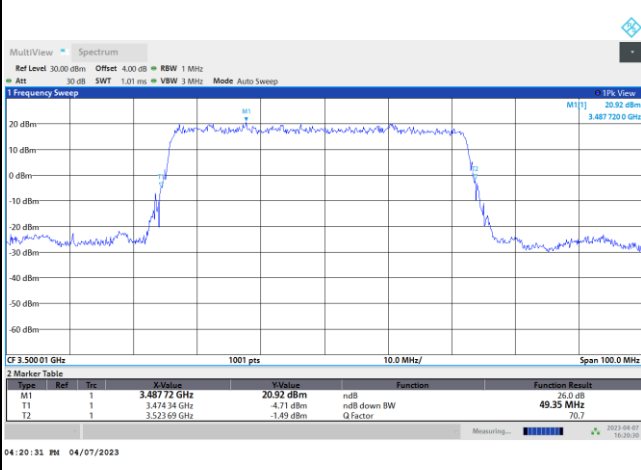

16QAM

64QAM

256QAM

FR1 n77 / 50MHz / DFT-S OFDM / Middle Channel / Full RB

PI/2 BPSK

FR1 n77 / 50MHz / CP OFDM / Middle Channel / Full RB

QPSK

16QAM