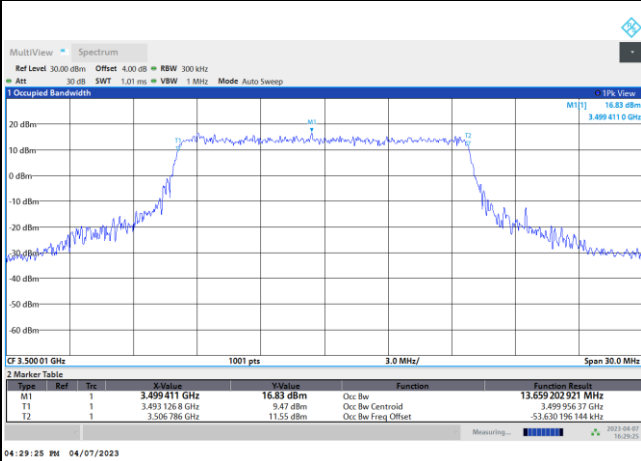

FR1 n77 / 15MHz / CP OFDM / Middle Channel / Full RB

QPSK