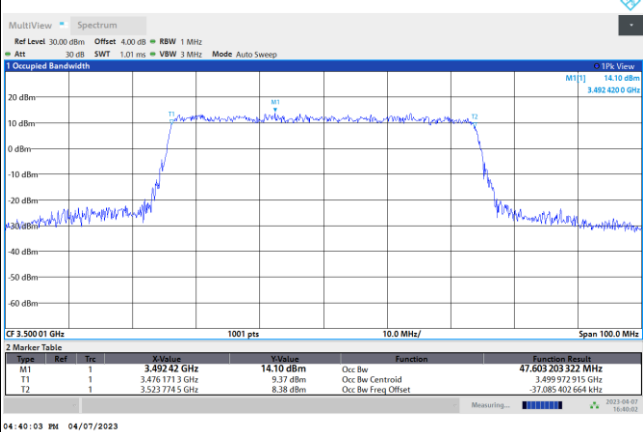

FR1 n77 / 50MHz / DFT-S OFDM / Middle Channel / Full RB

PI/2 BPSK

FR1 n77 / 50MHz / CP OFDM / Middle Channel / Full RB

QPSK

16QAM

64QAM

256QAM