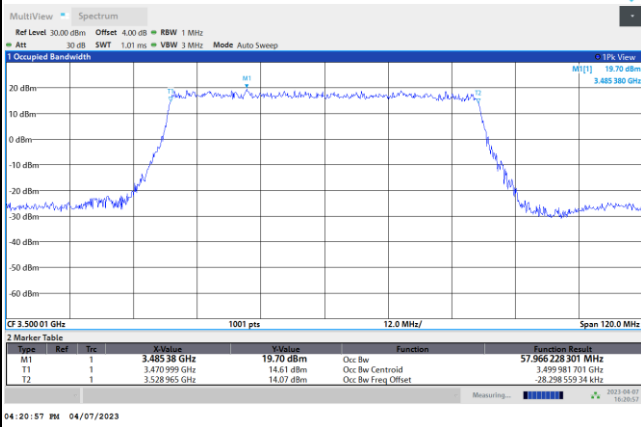

FR1 n77 / 60MHz / DFT-S OFDM / Middle Channel / Full RB

PI/2 BPSK

FR1 n77 / 60MHz / CP OFDM / Middle Channel / Full RB

QPSK