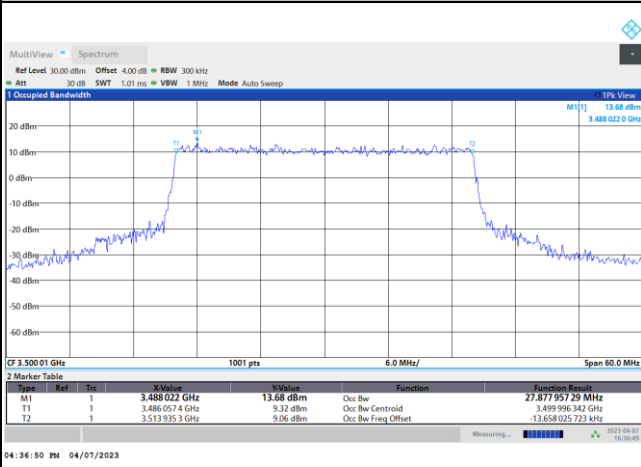

QPSK

16QAM

64QAM

256QAM

FR1 n77 / 30MHz / DFT-S OFDM / Middle Channel / Full RB

PI/2 BPSK

FR1 n77 / 30MHz / CP OFDM / Middle Channel / Full RB

QPSK