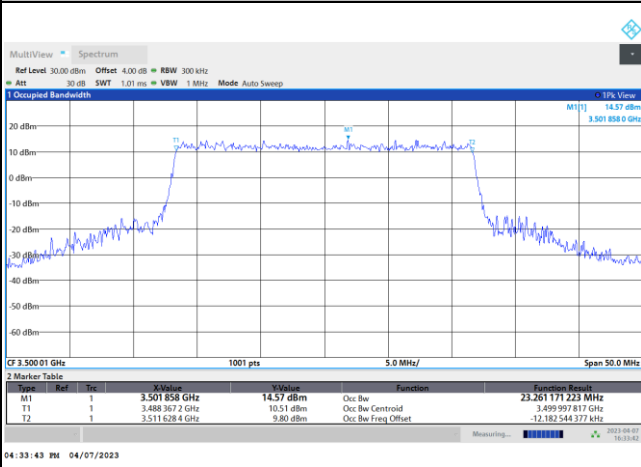

FR1 n77 / 25MHz / CP OFDM / Middle Channel / Full RB

QPSK