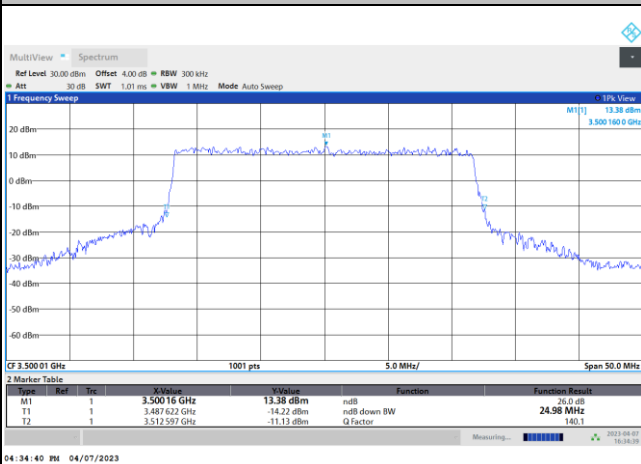

FR1 n77 / 25MHz / CP OFDM / Middle Channel / Full RB

QPSK

16QAM

64QAM

256QAM

FR1 n77 / 30MHz / DFT-S OFDM / Middle Channel / Full RB

PI/2 BPSK

FR1 n77 / 30MHz / CP OFDM / Middle Channel / Full RB