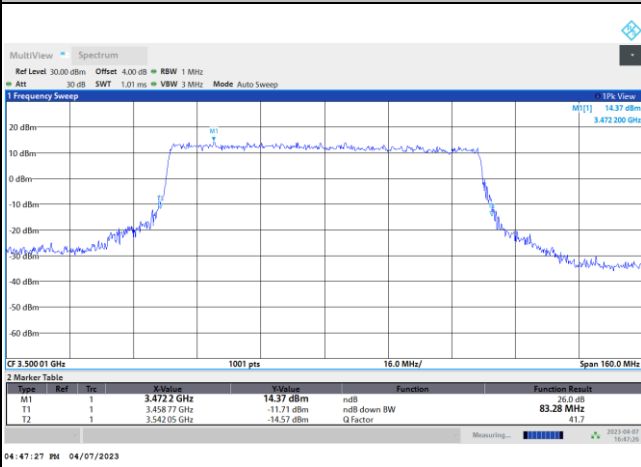

FR1 n77 / 80MHz / DFT-S OFDM / Middle Channel / Full RB

PI/2 BPSK

FR1 n77 / 80MHz / CP OFDM / Middle Channel / Full RB

QPSK

16QAM

64QAM

256QAM

FR1 n77 / 90MHz / DFT-S OFDM / Middle Channel / Full RB