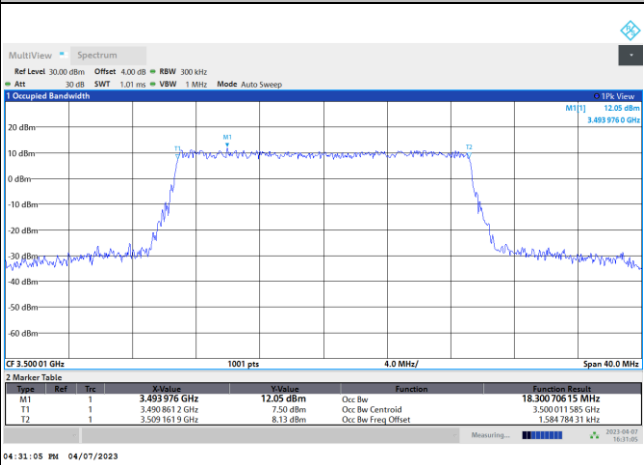

FR1 n77 / 20MHz / CP OFDM / Middle Channel / Full RB

QPSK

16QAM

64QAM

256QAM

FR1 n77 / 25MHz / DFT-S OFDM / Middle Channel / Full RB

PI/2 BPSK

FR1 n77 / 25MHz / CP OFDM / Middle Channel / Full RB