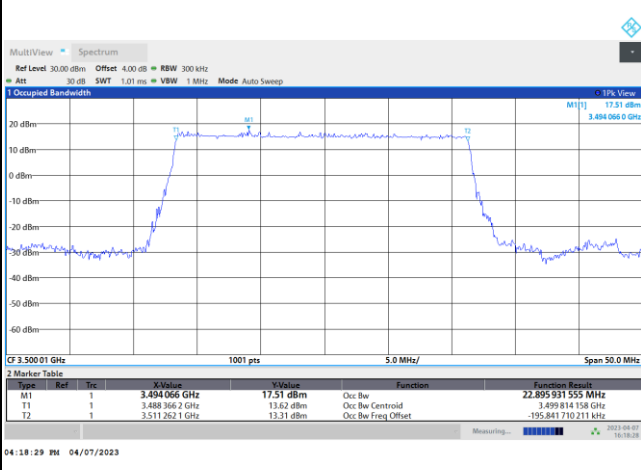

FR1 n77 / 20MHz / CP OFDM / Middle Channel / Full RB

QPSK

16QAM

64QAM

256QAM

FR1 n77 / 25MHz / DFT-S OFDM / Middle Channel / Full RB

PI/2 BPSK

FR1 n77 / 25MHz / CP OFDM / Middle Channel / Full RB