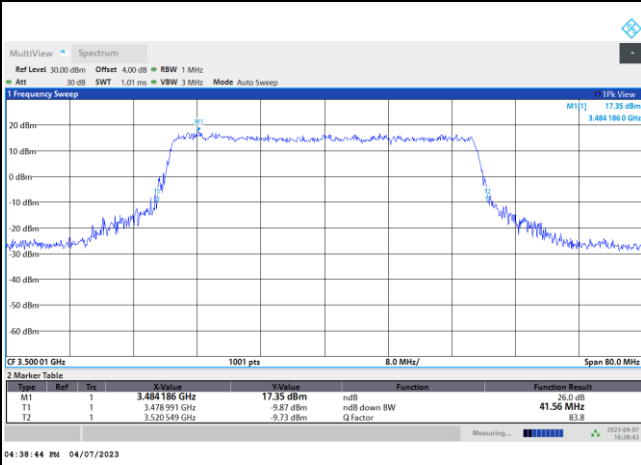

FR1 n77 / 40MHz / DFT-S OFDM / Middle Channel / Full RB

PI/2 BPSK

FR1 n77 / 40MHz / CP OFDM / Middle Channel / Full RB

QPSK

16QAM

64QAM

256QAM