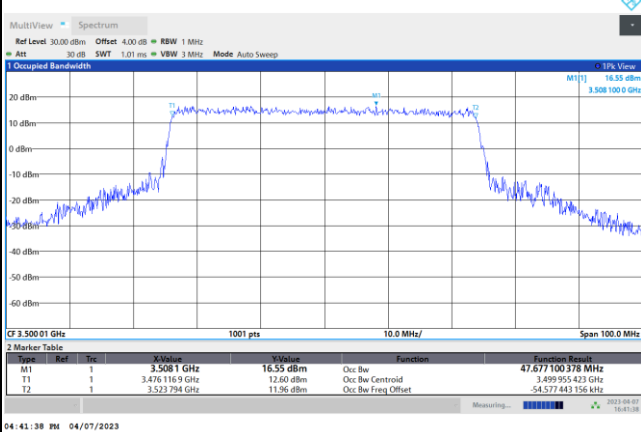

64QAM

256QAM

FR1 n77 / 50MHz / DFT-S OFDM / Middle Channel / Full RB

PI/2 BPSK

FR1 n77 / 50MHz / CP OFDM / Middle Channel / Full RB

QPSK

16QAM

64QAM