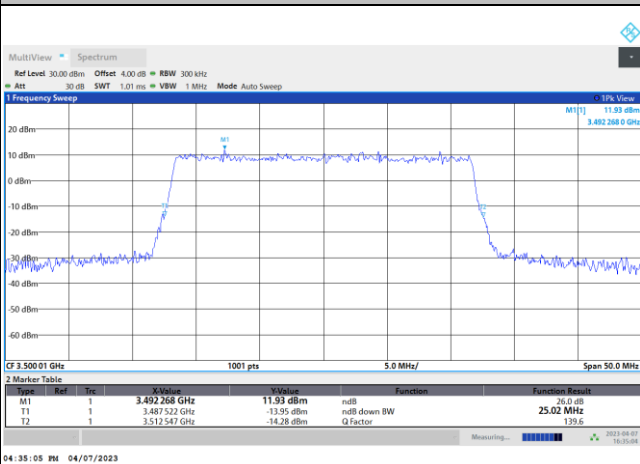

FR1 n77 / 25MHz / CP OFDM / Middle Channel / Full RB

QPSK

16QAM

64QAM

256QAM

FR1 n77 / 30MHz / DFT-S OFDM / Middle Channel / Full RB

PI/2 BPSK

FR1 n77 / 30MHz / CP OFDM / Middle Channel / Full RB