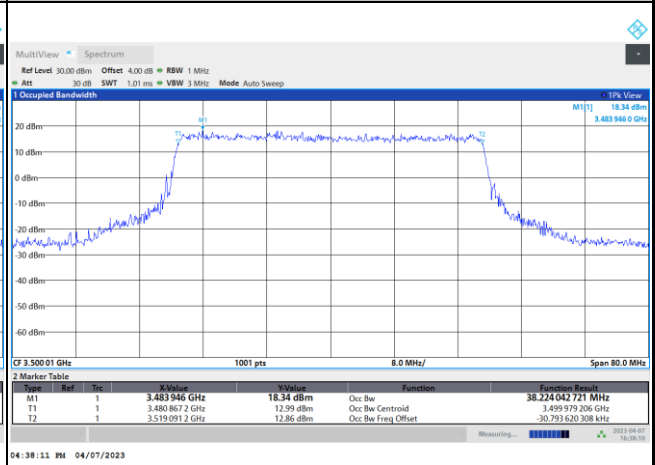

16QAM

64QAM

256QAM

FR1 n77 / 40MHz / DFT-S OFDM / Middle Channel / Full RB

PI/2 BPSK

FR1 n77 / 40MHz / CP OFDM / Middle Channel / Full RB

QPSK

16QAM