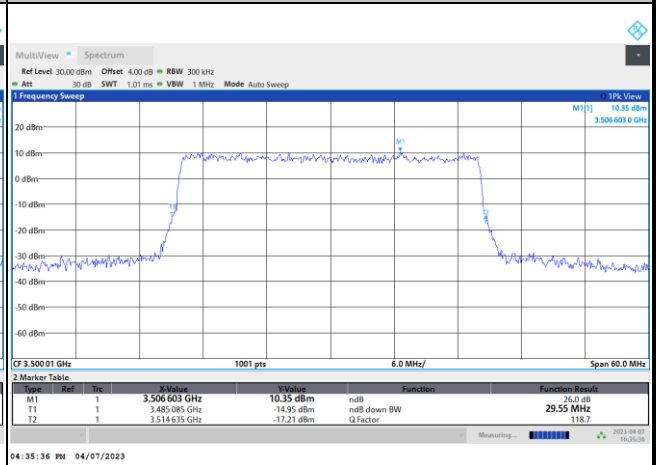

QPSK

16QAM

64QAM

256QAM

FR1 n77 / 40MHz / DFT-S OFDM / Middle Channel / Full RB

PI/2 BPSK

FR1 n77 / 40MHz / CP OFDM / Middle Channel / Full RB

QPSK