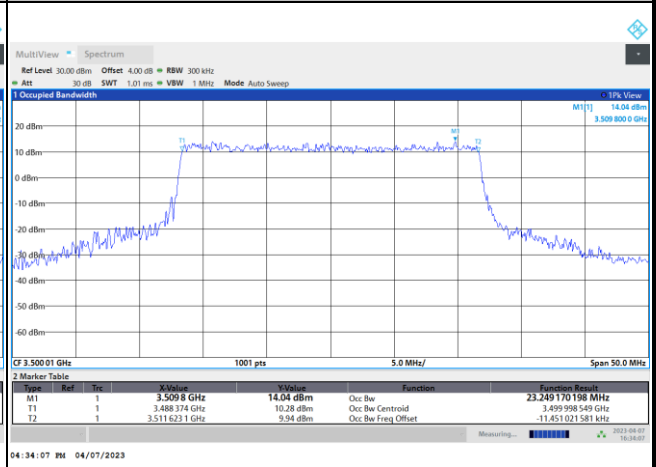

FR1 n77 / 25MHz / DFT-S OFDM / Middle Channel / Full RB

PI/2 BPSK

FR1 n77 / 25MHz / CP OFDM / Middle Channel / Full RB

QPSK

16QAM

64QAM

256QAM