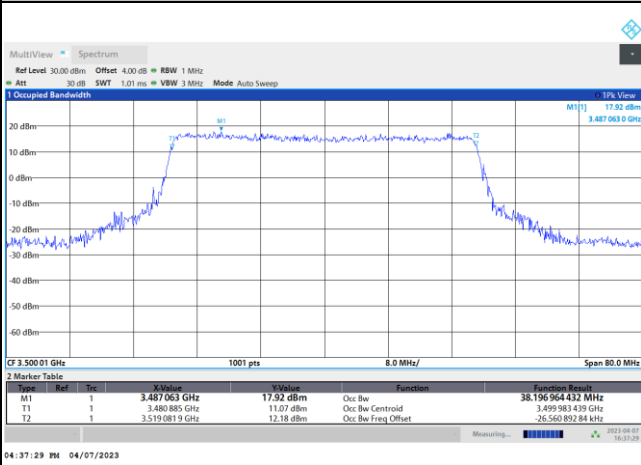

16QAM

64QAM

256QAM

FR1 n77 / 40MHz / DFT-S OFDM / Middle Channel / Full RB

PI/2 BPSK

FR1 n77 / 40MHz / CP OFDM / Middle Channel / Full RB

QPSK

16QAM