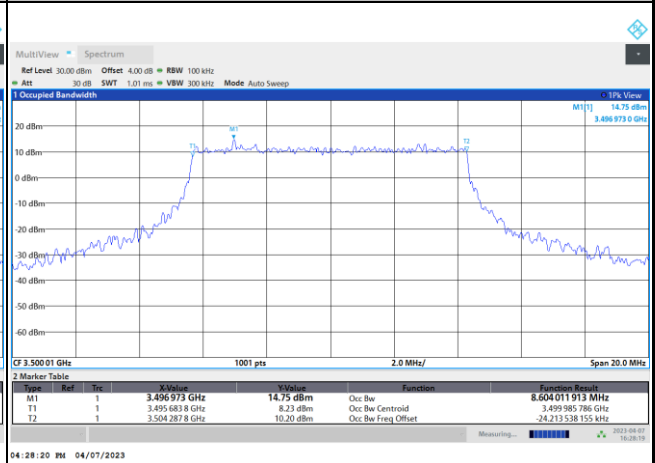

FR1 n77 / 10MHz / DFT-S OFDM / Middle Channel / Full RB

PI/2 BPSK

FR1 n77 / 10MHz / CP OFDM / Middle Channel / Full RB

QPSK

16QAM

64QAM

256QAM

FR1 n77 / 15MHz / DFT-S OFDM / Middle Channel / Full RB