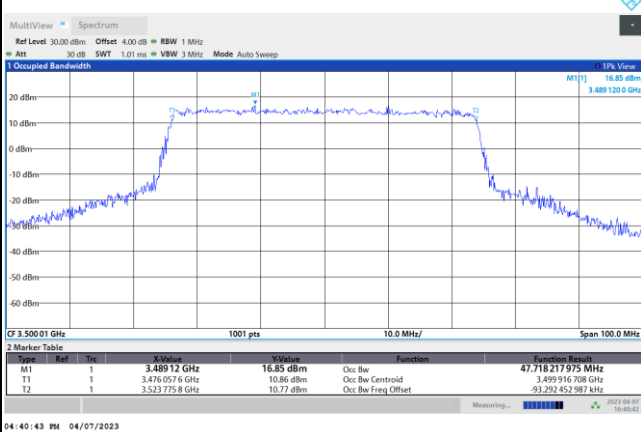

64QAM

256QAM

FR1 n77 / 50MHz / DFT-S OFDM / Middle Channel / Full RB

PI/2 BPSK

FR1 n77 / 50MHz / CP OFDM / Middle Channel / Full RB

QPSK

16QAM

64QAM