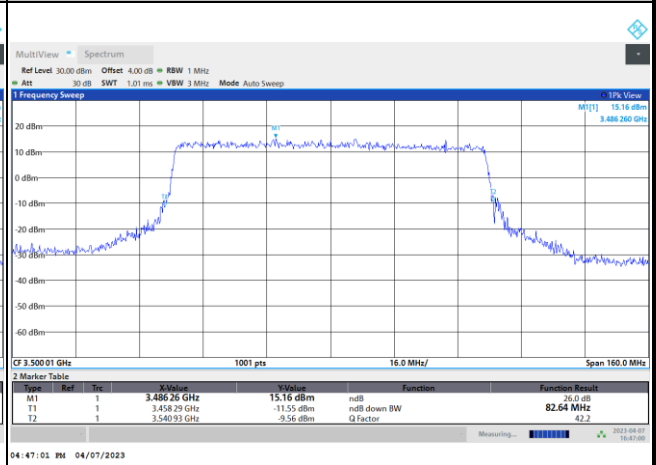

FR1 n77 / 80MHz / DFT-S OFDM / Middle Channel / Full RB

PI/2 BPSK

FR1 n77 / 80MHz / CP OFDM / Middle Channel / Full RB

QPSK

16QAM

64QAM

256QAM

FR1 n77 / 90MHz / DFT-S OFDM / Middle Channel / Full RB