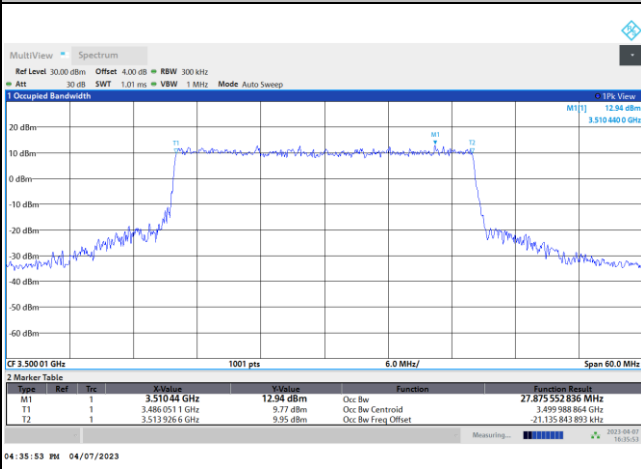

FR1 n77 / 30MHz / DFT-S OFDM / Middle Channel / Full RB

PI/2 BPSK

FR1 n77 / 30MHz / CP OFDM / Middle Channel / Full RB

QPSK

16QAM

64QAM

256QAM