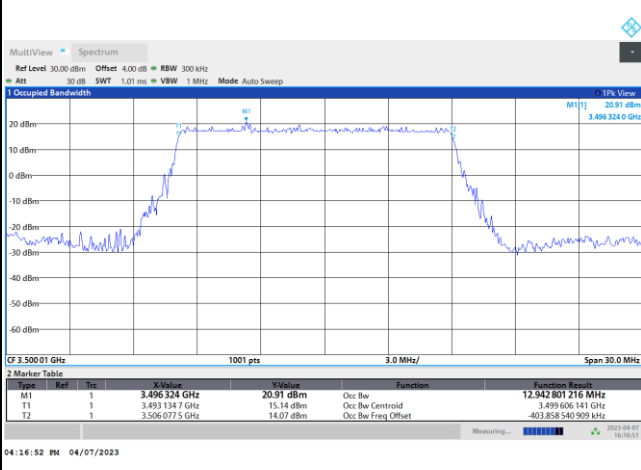

FR1 n77 / 15MHz / DFT-S OFDM / Middle Channel / Full RB

PI/2 BPSK