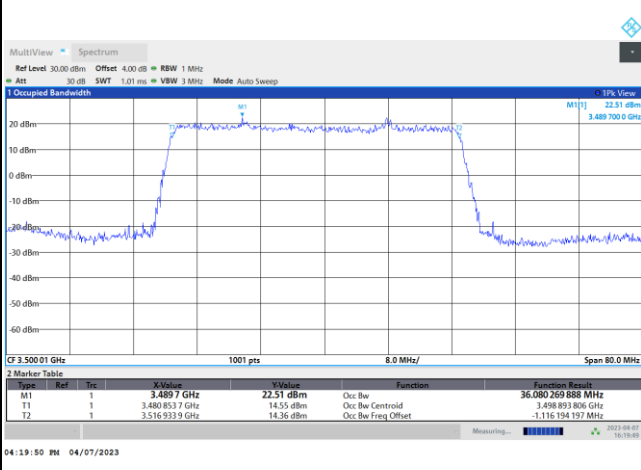

16QAM

64QAM

256QAM

FR1 n77 / 40MHz / DFT-S OFDM / Middle Channel / Full RB

PI/2 BPSK

FR1 n77 / 40MHz / CP OFDM / Middle Channel / Full RB

QPSK

16QAM