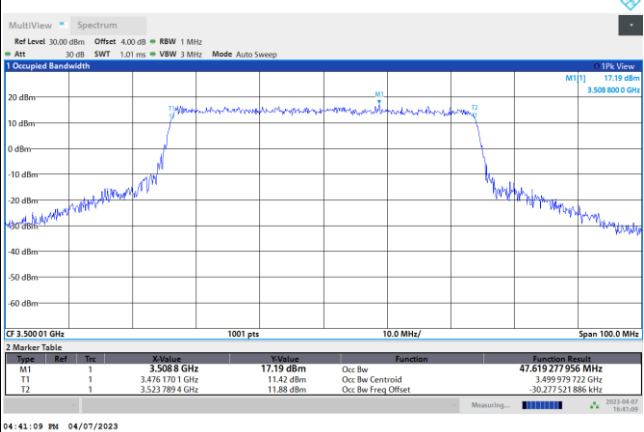

64QAM

256QAM

FR1 n77 / 50MHz / DFT-S OFDM / Middle Channel / Full RB

PI/2 BPSK

FR1 n77 / 50MHz / CP OFDM / Middle Channel / Full RB

QPSK

16QAM

64QAM