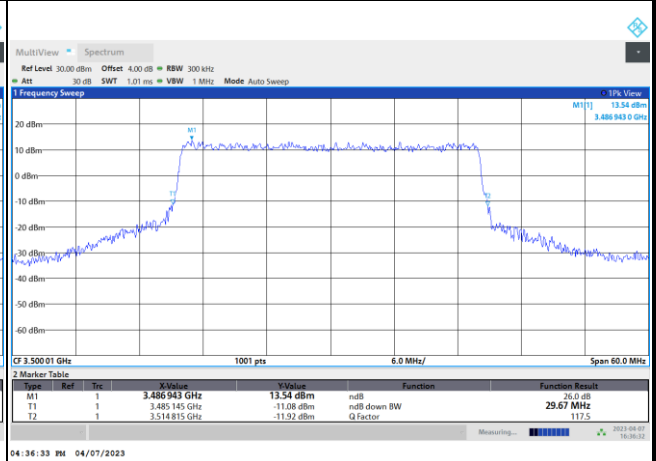

FR1 n77 / 30MHz / DFT-S OFDM / Middle Channel / Full RB

PI/2 BPSK

FR1 n77 / 30MHz / CP OFDM / Middle Channel / Full RB

QPSK

16QAM

64QAM

256QAM