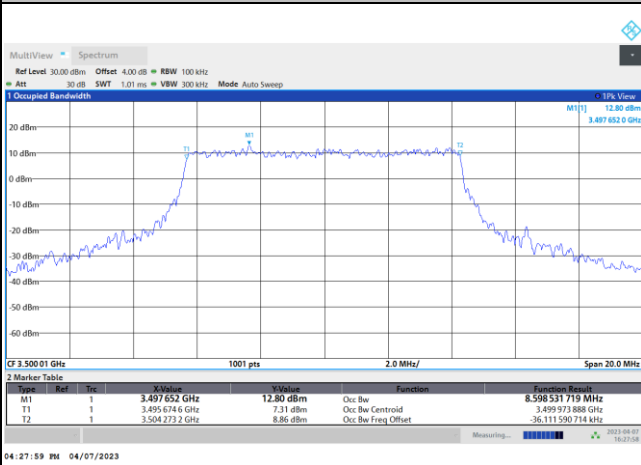

FR1 n77 / 10MHz / DFT-S OFDM / Middle Channel / Full RB

PI/2 BPSK

FR1 n77 / 10MHz / CP OFDM / Middle Channel / Full RB

QPSK

16QAM

64QAM

256QAM

FR1 n77 / 15MHz / DFT-S OFDM / Middle Channel / Full RB