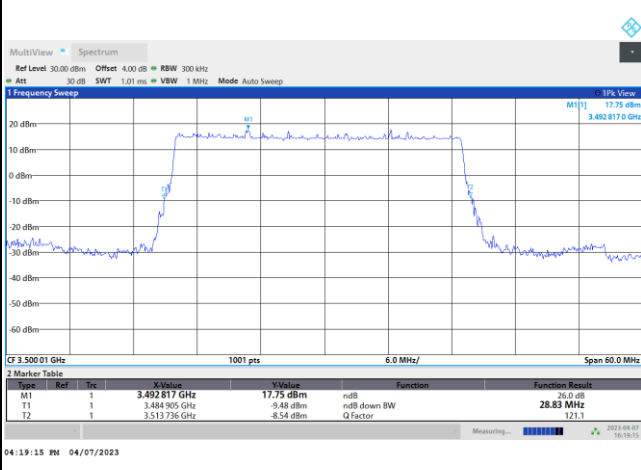

FR1 n77 / 25MHz / CP OFDM / Middle Channel / Full RB

QPSK

16QAM

64QAM

256QAM

FR1 n77 / 30MHz / DFT-S OFDM / Middle Channel / Full RB

PI/2 BPSK

FR1 n77 / 30MHz / CP OFDM / Middle Channel / Full RB