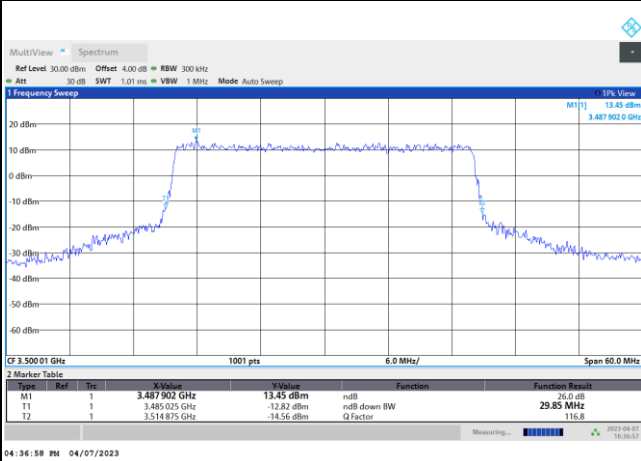

FR1 n77 / 30MHz / CP OFDM / Middle Channel / Full RB

QPSK