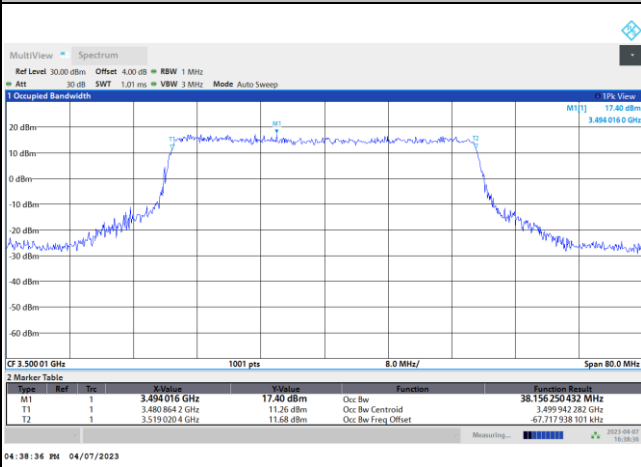

FR1 n77 / 40MHz / DFT-S OFDM / Middle Channel / Full RB

PI/2 BPSK

FR1 n77 / 40MHz / CP OFDM / Middle Channel / Full RB

QPSK

16QAM

64QAM

256QAM