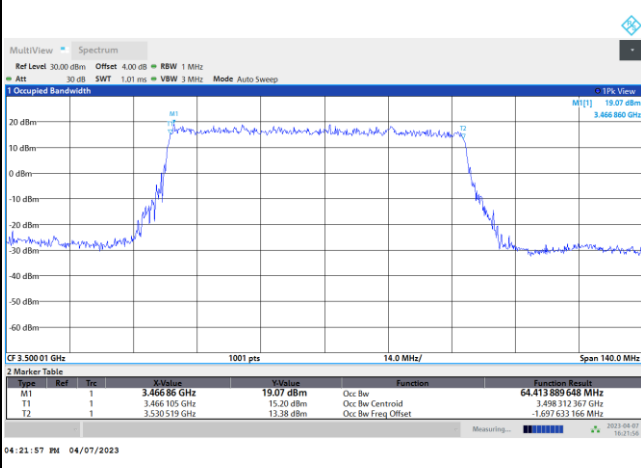

FR1 n77 / 70MHz / DFT-S OFDM / Middle Channel / Full RB

PI/2 BPSK