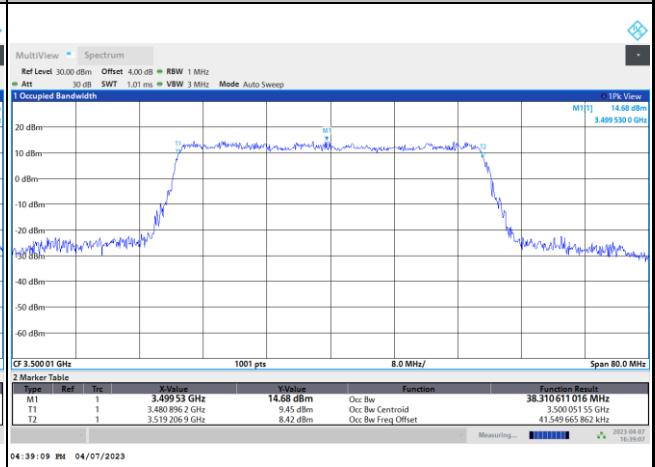

FR1 n77 / 40MHz / DFT-S OFDM / Middle Channel / Full RB

PI/2 BPSK

FR1 n77 / 40MHz / CP OFDM / Middle Channel / Full RB

QPSK

16QAM

64QAM

256QAM