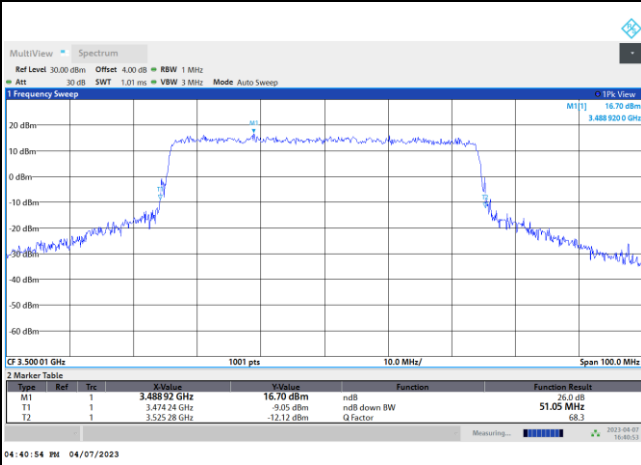

FR1 n77 / 50MHz / DFT-S OFDM / Middle Channel / Full RB

PI/2 BPSK

FR1 n77 / 50MHz / CP OFDM / Middle Channel / Full RB

QPSK

16QAM

64QAM

256QAM