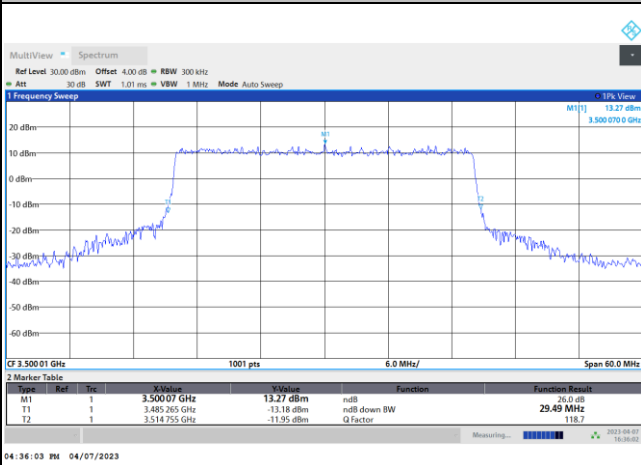

FR1 n77 / 30MHz / DFT-S OFDM / Middle Channel / Full RB

PI/2 BPSK

FR1 n77 / 30MHz / CP OFDM / Middle Channel / Full RB

QPSK

16QAM

64QAM

256QAM