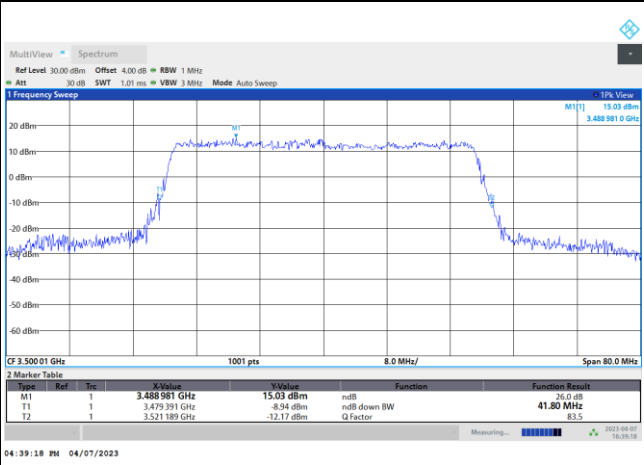

FR1 n77 / 40MHz / DFT-S OFDM / Middle Channel / Full RB

PI/2 BPSK

FR1 n77 / 40MHz / CP OFDM / Middle Channel / Full RB

QPSK

16QAM

64QAM

256QAM