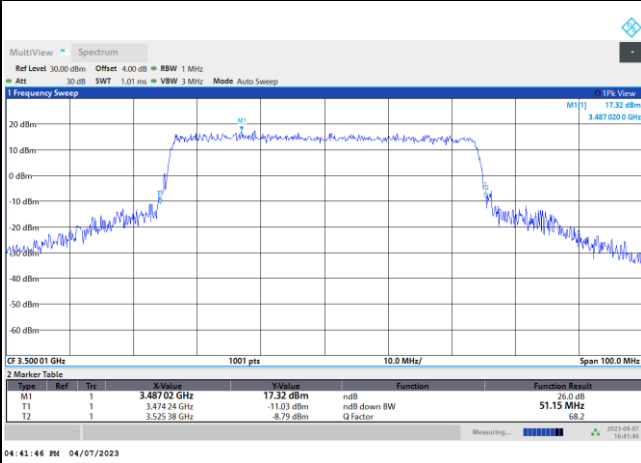

16QAM

64QAM

256QAM

FR1 n77 / 50MHz / DFT-S OFDM / Middle Channel / Full RB

PI/2 BPSK

FR1 n77 / 50MHz / CP OFDM / Middle Channel / Full RB

QPSK

16QAM