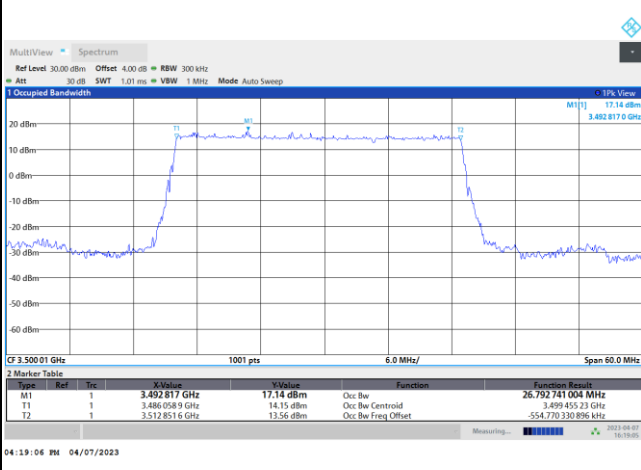

QPSK

16QAM

64QAM

256QAM

FR1 n77 / 30MHz / DFT-S OFDM / Middle Channel / Full RB

PI/2 BPSK

FR1 n77 / 30MHz / CP OFDM / Middle Channel / Full RB

QPSK