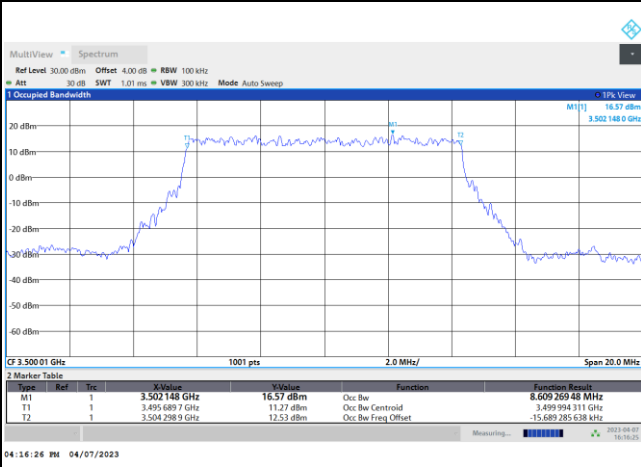

FR1 n77 / 10MHz / DFT-S OFDM / Middle Channel / Full RB

PI/2 BPSK