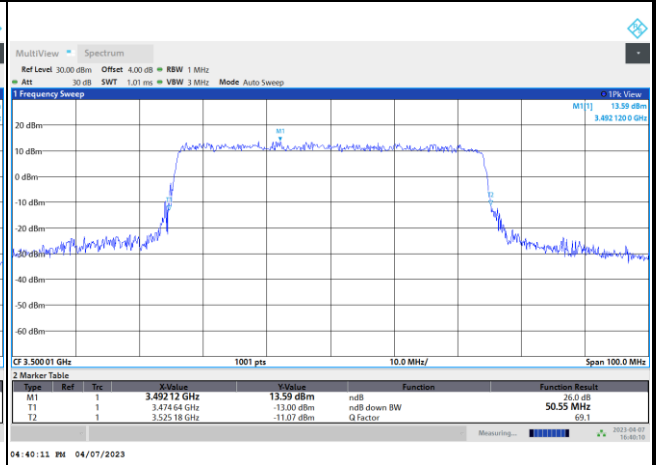

FR1 n77 / 50MHz / DFT-S OFDM / Middle Channel / Full RB

PI/2 BPSK

FR1 n77 / 50MHz / CP OFDM / Middle Channel / Full RB

QPSK

16QAM

64QAM

256QAM