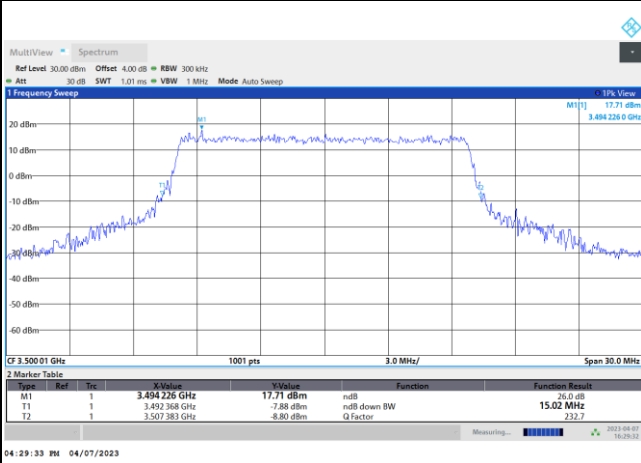

FR1 n77 / 15MHz / DFT-S OFDM / Middle Channel / Full RB

PI/2 BPSK

FR1 n77 / 15MHz / CP OFDM / Middle Channel / Full RB

QPSK

16QAM

64QAM

256QAM

FR1 n77 / 20MHz / DFT-S OFDM / Middle Channel / Full RB

PI/2 BPSK

FR1 n77 / 20MHz / CP OFDM / Middle Channel / Full RB

QPSK

16QAM

64QAM

256QAM

FR1 n77 / 25MHz / DFT-S OFDM / Middle Channel / Full RB

PI/2 BPSK