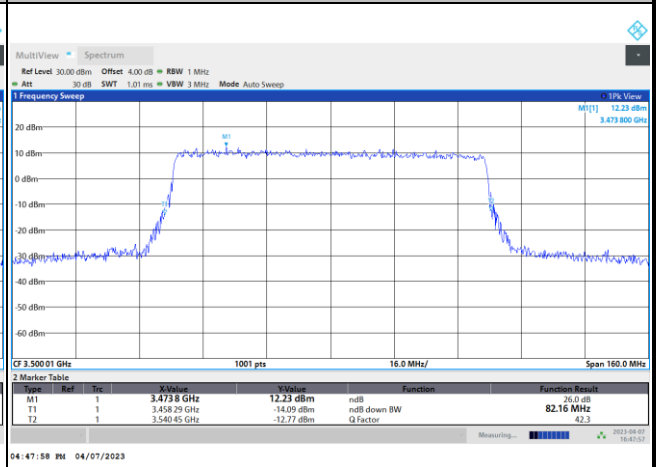

FR1 n77 / 80MHz / DFT-S OFDM / Middle Channel / Full RB

PI/2 BPSK

FR1 n77 / 80MHz / CP OFDM / Middle Channel / Full RB

QPSK

16QAM

64QAM

256QAM

FR1 n77 / 90MHz / DFT-S OFDM / Middle Channel / Full RB