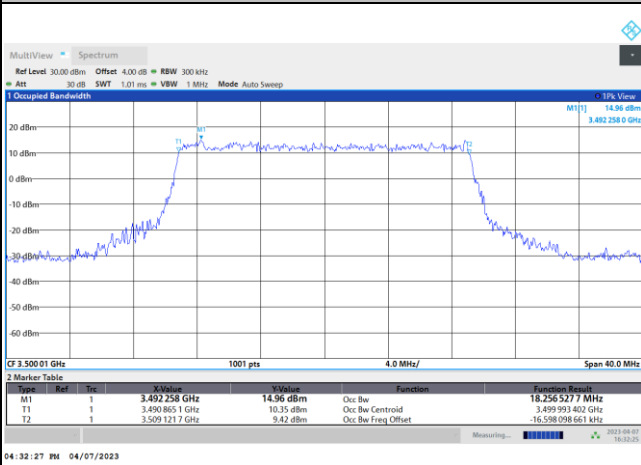

FR1 n77 / 20MHz / CP OFDM / Middle Channel / Full RB

QPSK

16QAM

64QAM

256QAM

FR1 n77 / 25MHz / DFT-S OFDM / Middle Channel / Full RB

PI/2 BPSK

FR1 n77 / 25MHz / CP OFDM / Middle Channel / Full RB