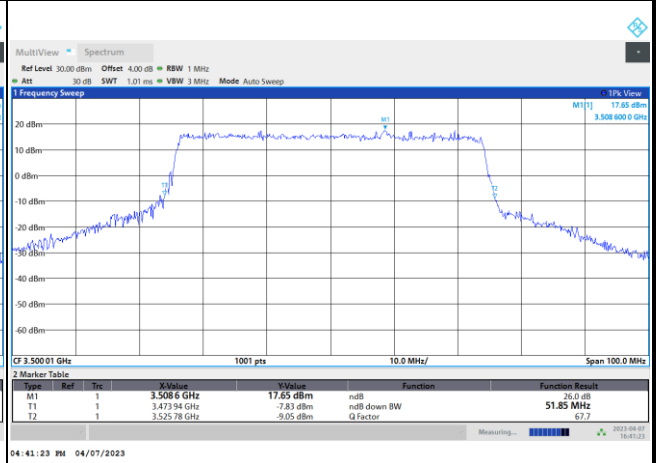

16QAM

64QAM

256QAM

FR1 n77 / 50MHz / DFT-S OFDM / Middle Channel / Full RB

PI/2 BPSK

FR1 n77 / 50MHz / CP OFDM / Middle Channel / Full RB

QPSK

16QAM