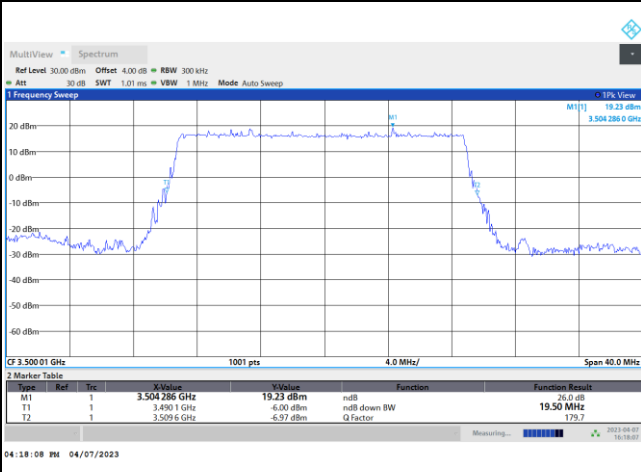

FR1 n77 / 15MHz / DFT-S OFDM / Middle Channel / Full RB

PI/2 BPSK

FR1 n77 / 15MHz / CP OFDM / Middle Channel / Full RB

QPSK

16QAM

64QAM

256QAM

FR1 n77 / 20MHz / DFT-S OFDM / Middle Channel / Full RB

PI/2 BPSK

FR1 n77 / 20MHz / CP OFDM / Middle Channel / Full RB

QPSK

16QAM

64QAM

256QAM

FR1 n77 / 25MHz / DFT-S OFDM / Middle Channel / Full RB

PI/2 BPSK