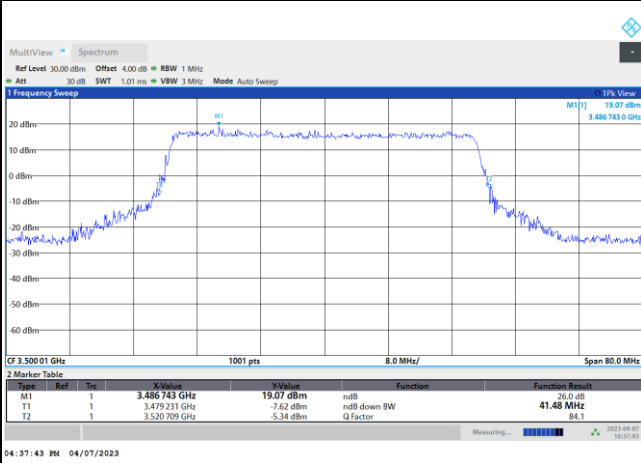

QPSK

16QAM

64QAM

256QAM

FR1 n77 / 40MHz / DFT-S OFDM / Middle Channel / Full RB

PI/2 BPSK

FR1 n77 / 40MHz / CP OFDM / Middle Channel / Full RB

QPSK