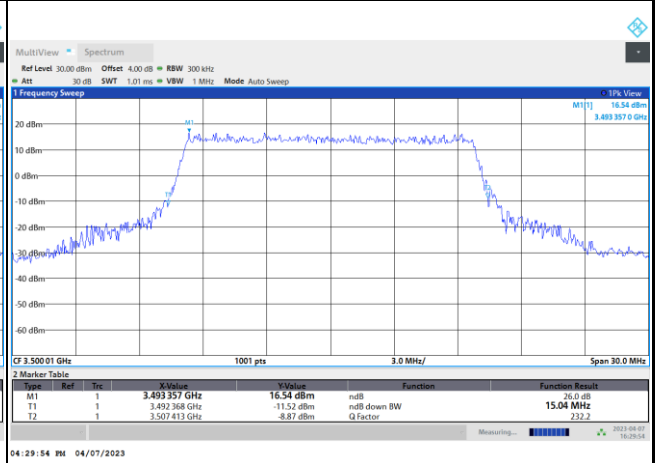

FR1 n77 / 15MHz / DFT-S OFDM / Middle Channel / Full RB

PI/2 BPSK

FR1 n77 / 15MHz / CP OFDM / Middle Channel / Full RB

QPSK

16QAM

64QAM

256QAM

FR1 n77 / 20MHz / DFT-S OFDM / Middle Channel / Full RB