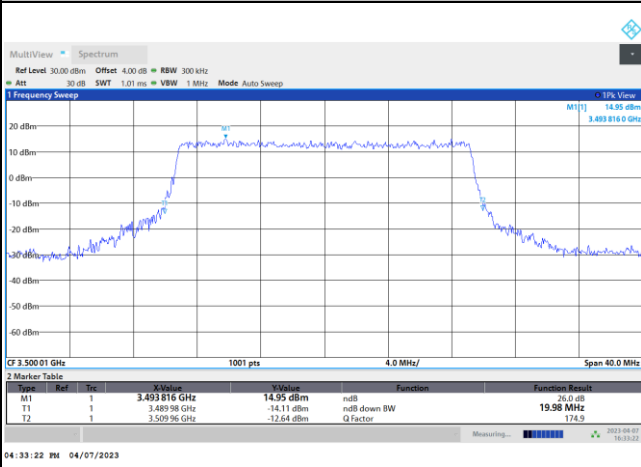

FR1 n77 / 15MHz / DFT-S OFDM / Middle Channel / Full RB

PI/2 BPSK

FR1 n77 / 15MHz / CP OFDM / Middle Channel / Full RB

QPSK

16QAM

64QAM

256QAM

FR1 n77 / 20MHz / DFT-S OFDM / Middle Channel / Full RB

PI/2 BPSK

FR1 n77 / 20MHz / CP OFDM / Middle Channel / Full RB

QPSK

16QAM

64QAM

256QAM

FR1 n77 / 25MHz / DFT-S OFDM / Middle Channel / Full RB

PI/2 BPSK