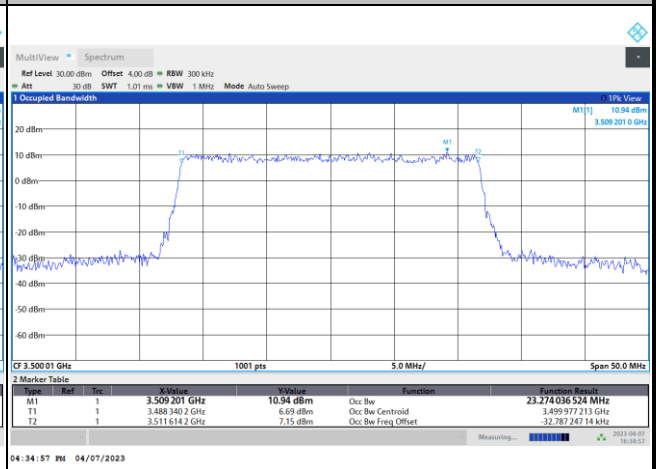

QPSK

16QAM

64QAM

256QAM

FR1 n77 / 30MHz / DFT-S OFDM / Middle Channel / Full RB

PI/2 BPSK

FR1 n77 / 30MHz / CP OFDM / Middle Channel / Full RB

QPSK