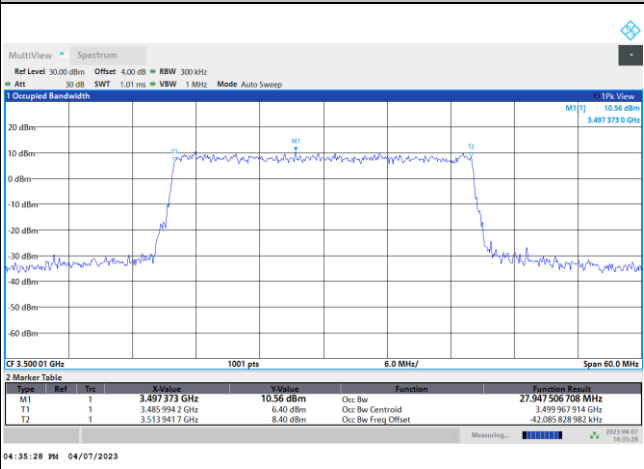

FR1 n77 / 30MHz / DFT-S OFDM / Middle Channel / Full RB

PI/2 BPSK

FR1 n77 / 30MHz / CP OFDM / Middle Channel / Full RB

QPSK

16QAM

64QAM

256QAM