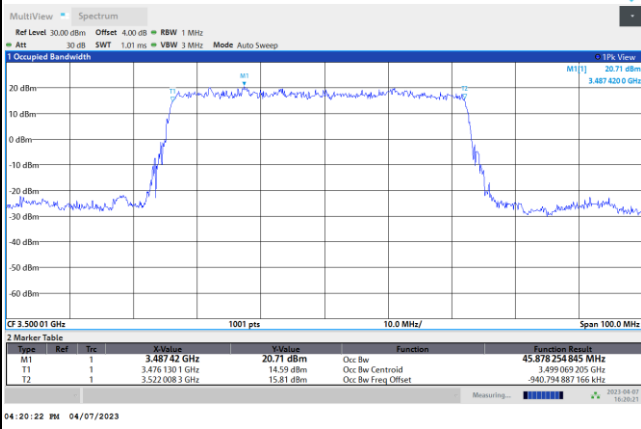

64QAM

256QAM

FR1 n77 / 50MHz / DFT-S OFDM / Middle Channel / Full RB

PI/2 BPSK

FR1 n77 / 50MHz / CP OFDM / Middle Channel / Full RB

QPSK

16QAM

64QAM