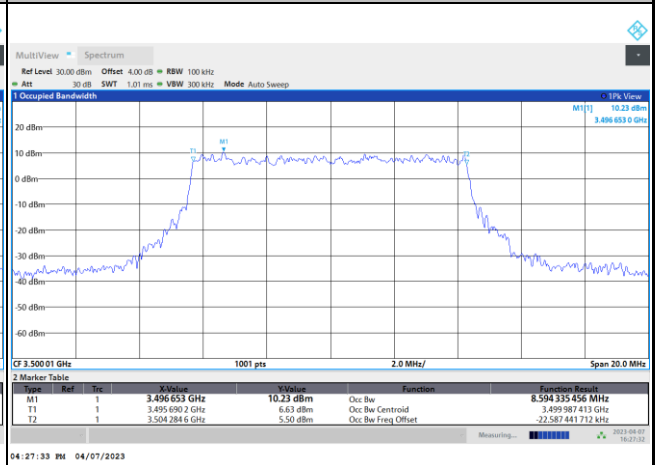

FR1 n77 / 10MHz / DFT-S OFDM / Middle Channel / Full RB

PI/2 BPSK

FR1 n77 / 10MHz / CP OFDM / Middle Channel / Full RB

QPSK

16QAM

64QAM

256QAM

FR1 n77 / 15MHz / DFT-S OFDM / Middle Channel / Full RB