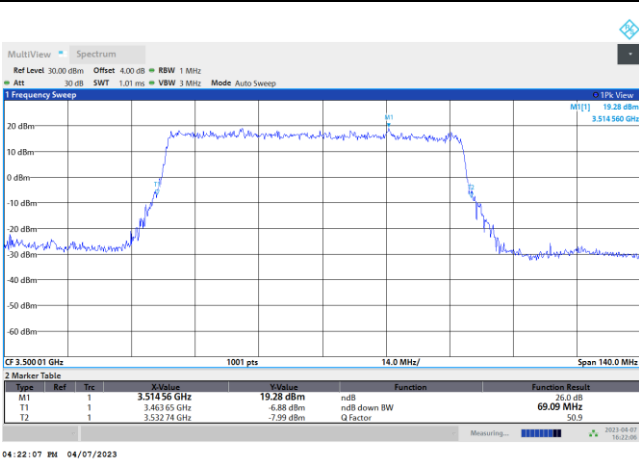

FR1 n77 / 70MHz / DFT-S OFDM / Middle Channel / Full RB

PI/2 BPSK