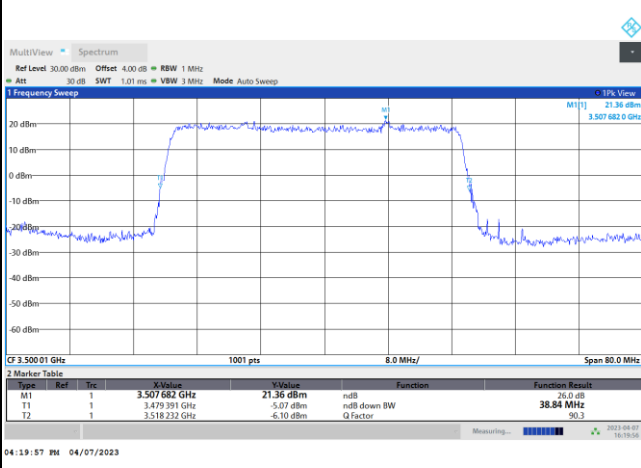

QPSK

16QAM

64QAM

256QAM

FR1 n77 / 40MHz / DFT-S OFDM / Middle Channel / Full RB

PI/2 BPSK

FR1 n77 / 40MHz / CP OFDM / Middle Channel / Full RB

QPSK