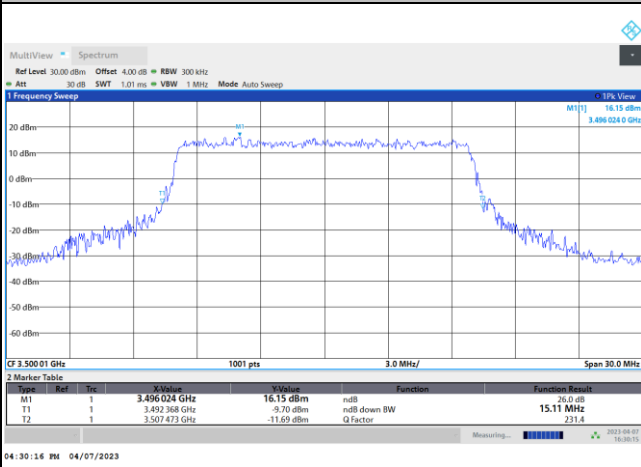

FR1 n77 / 15MHz / DFT-S OFDM / Middle Channel / Full RB

PI/2 BPSK

FR1 n77 / 15MHz / CP OFDM / Middle Channel / Full RB

QPSK

16QAM

64QAM

256QAM

FR1 n77 / 20MHz / DFT-S OFDM / Middle Channel / Full RB

PI/2 BPSK

FR1 n77 / 20MHz / CP OFDM / Middle Channel / Full RB

QPSK

16QAM

64QAM

256QAM

FR1 n77 / 25MHz / DFT-S OFDM / Middle Channel / Full RB

PI/2 BPSK