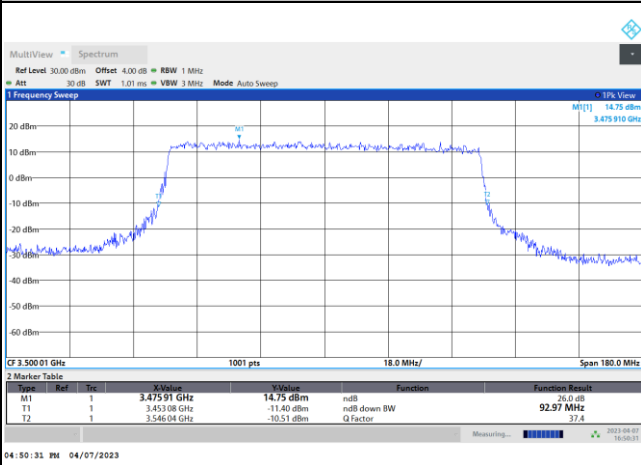

FR1 n77 / 90MHz / CP OFDM / Middle Channel / Full RB

QPSK