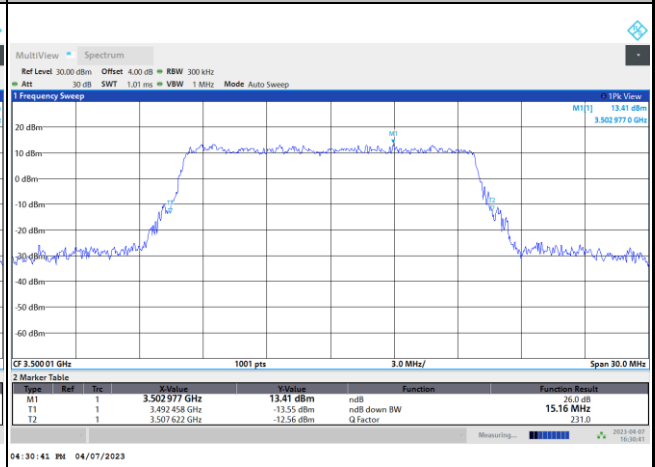

FR1 n77 / 15MHz / DFT-S OFDM / Middle Channel / Full RB

PI/2 BPSK

FR1 n77 / 15MHz / CP OFDM / Middle Channel / Full RB

QPSK

16QAM

64QAM

256QAM

FR1 n77 / 20MHz / DFT-S OFDM / Middle Channel / Full RB

PI/2 BPSK

FR1 n77 / 20MHz / CP OFDM / Middle Channel / Full RB

QPSK

16QAM

64QAM

256QAM

FR1 n77 / 25MHz / DFT-S OFDM / Middle Channel / Full RB

PI/2 BPSK