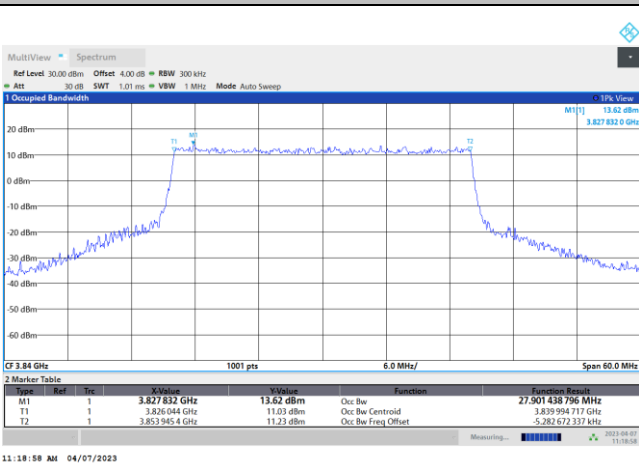

QPSK

16QAM

64QAM

256QAM

FR1 n77 / 30MHz / DFT-S OFDM / Middle Channel / Full RB

PI/2 BPSK

FR1 n77 / 30MHz / CP OFDM / Middle Channel / Full RB

QPSK