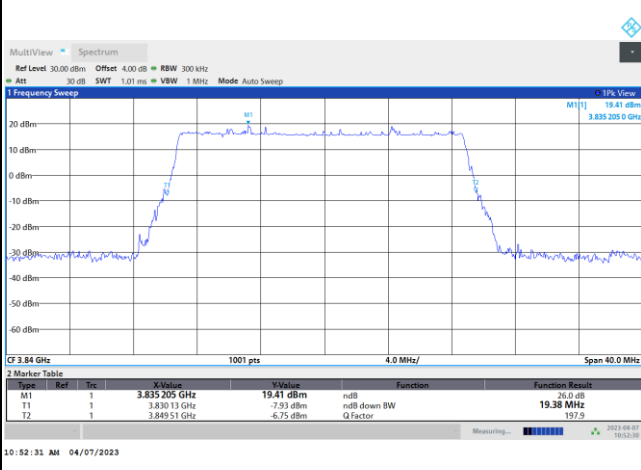

FR1 n77 / 20MHz / DFT-S OFDM / Middle Channel / Full RB

PI/2 BPSK

FR1 n77 / 20MHz / CP OFDM / Middle Channel / Full RB

QPSK

16QAM

64QAM

256QAM

FR1 n77 / 25MHz / DFT-S OFDM / Middle Channel / Full RB