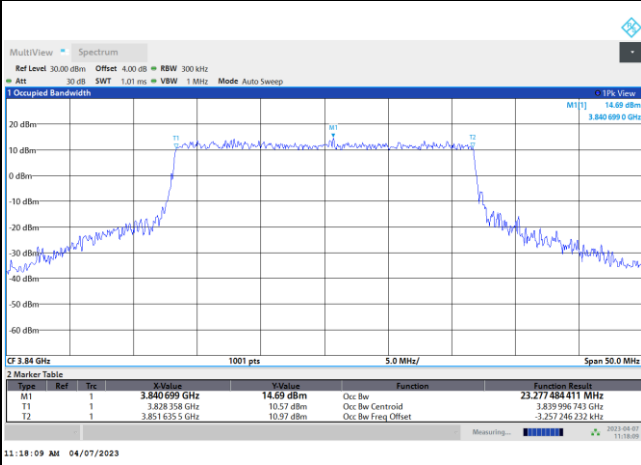

FR1 n77 / 25MHz / CP OFDM / Middle Channel / Full RB

QPSK