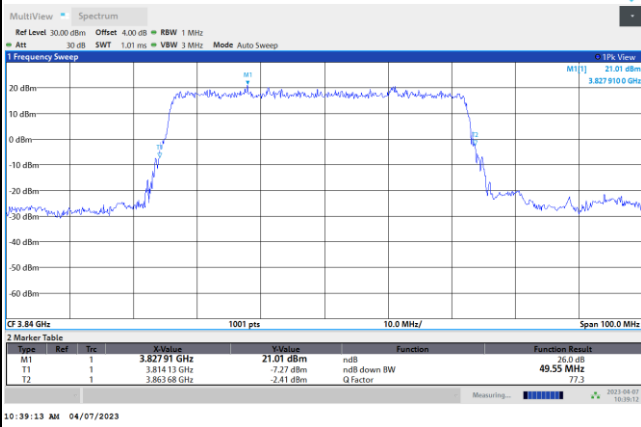

QPSK

16QAM

64QAM

256QAM

FR1 n77 / 50MHz / DFT-S OFDM / Middle Channel / Full RB

PI/2 BPSK

FR1 n77 / 50MHz / CP OFDM / Middle Channel / Full RB

QPSK