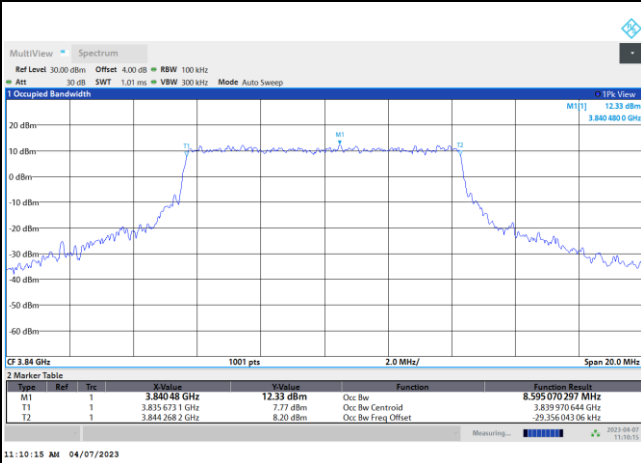

FR1 n77 / 10MHz / DFT-S OFDM / Middle Channel / Full RB

PI/2 BPSK

FR1 n77 / 10MHz / CP OFDM / Middle Channel / Full RB

QPSK

16QAM

64QAM

256QAM

FR1 n77 / 15MHz / DFT-S OFDM / Middle Channel / Full RB