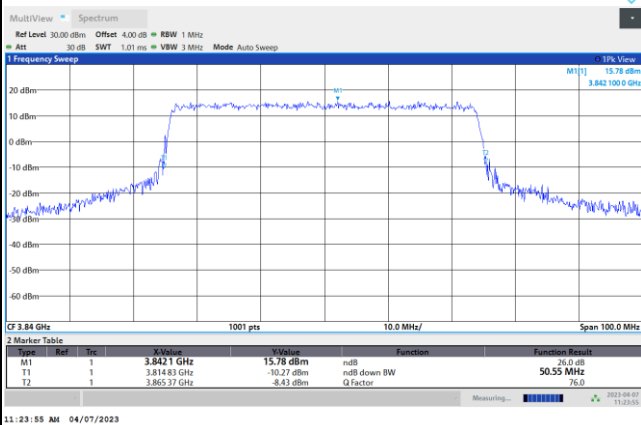

FR1 n77 / 50MHz / DFT-S OFDM / Middle Channel / Full RB

PI/2 BPSK

FR1 n77 / 50MHz / CP OFDM / Middle Channel / Full RB

QPSK

16QAM

64QAM

256QAM