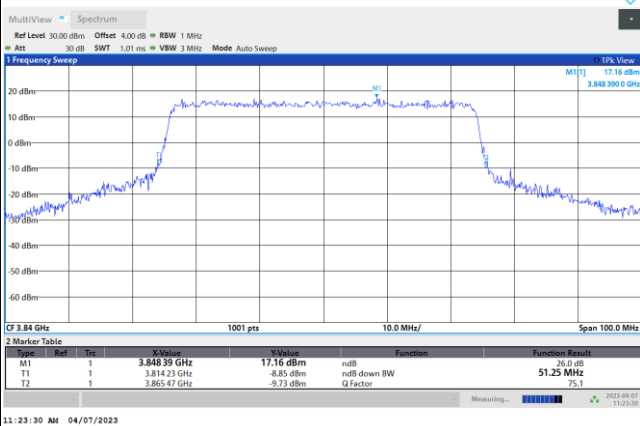

FR1 n77 / 50MHz / DFT-S OFDM / Middle Channel / Full RB

PI/2 BPSK

FR1 n77 / 50MHz / CP OFDM / Middle Channel / Full RB

QPSK

16QAM

64QAM

256QAM