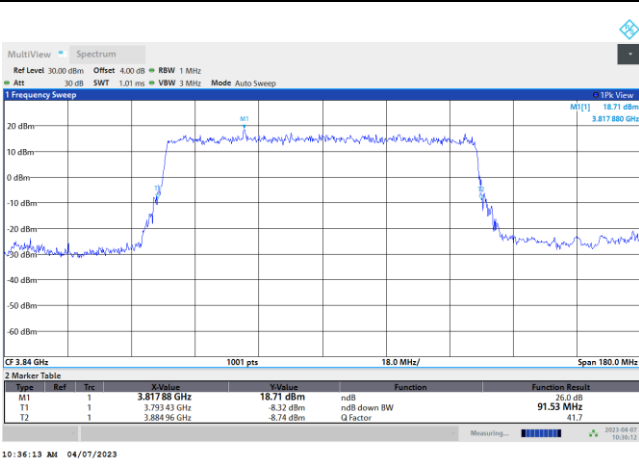

FR1 n77 / 90MHz / DFT-S OFDM / Middle Channel / Full RB

PI/2 BPSK