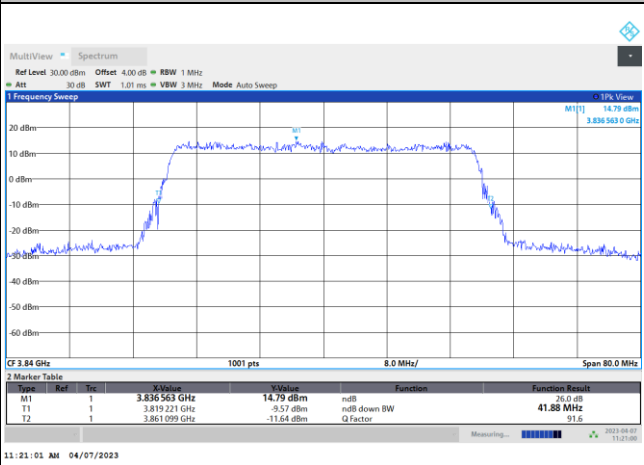

QPSK

16QAM

64QAM

256QAM

FR1 n77 / 50MHz / DFT-S OFDM / Middle Channel / Full RB

PI/2 BPSK

FR1 n77 / 50MHz / CP OFDM / Middle Channel / Full RB

QPSK