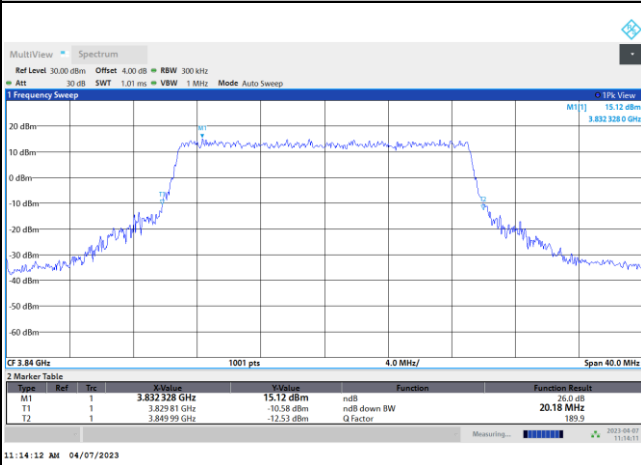

FR1 n77 / 20MHz / DFT-S OFDM / Middle Channel / Full RB

PI/2 BPSK

FR1 n77 / 20MHz / CP OFDM / Middle Channel / Full RB

QPSK

16QAM

64QAM

256QAM

FR1 n77 / 25MHz / DFT-S OFDM / Middle Channel / Full RB

PI/2 BPSK

FR1 n77 / 25MHz / CP OFDM / Middle Channel / Full RB

QPSK

16QAM

64QAM

256QAM

FR1 n77 / 30MHz / DFT-S OFDM / Middle Channel / Full RB

PI/2 BPSK