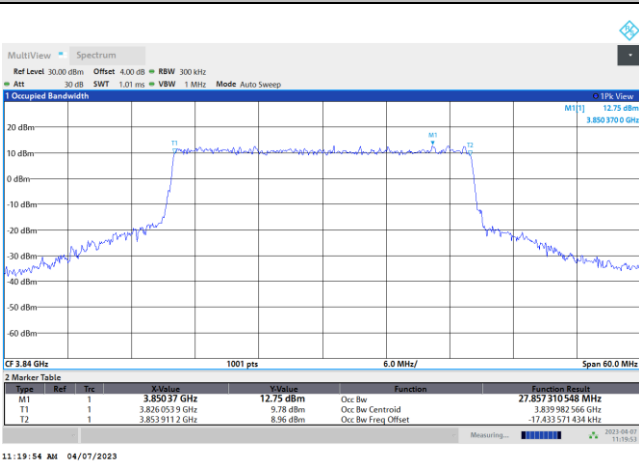

FR1 n77 / 30MHz / DFT-S OFDM / Middle Channel / Full RB

PI/2 BPSK

FR1 n77 / 30MHz / CP OFDM / Middle Channel / Full RB

QPSK

16QAM

64QAM

256QAM