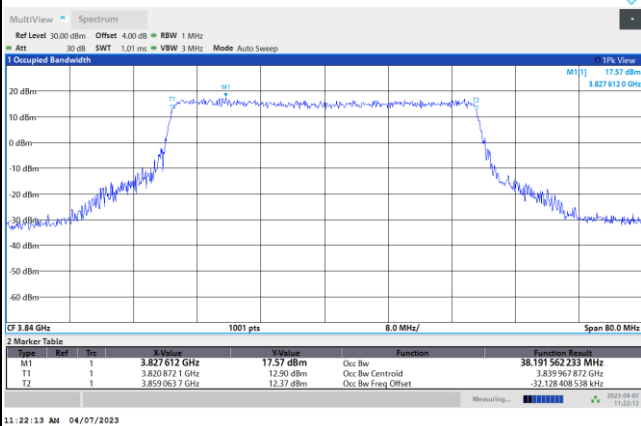

16QAM

64QAM

256QAM

FR1 n77 / 40MHz / DFT-S OFDM / Middle Channel / Full RB

PI/2 BPSK

FR1 n77 / 40MHz / CP OFDM / Middle Channel / Full RB

QPSK

16QAM