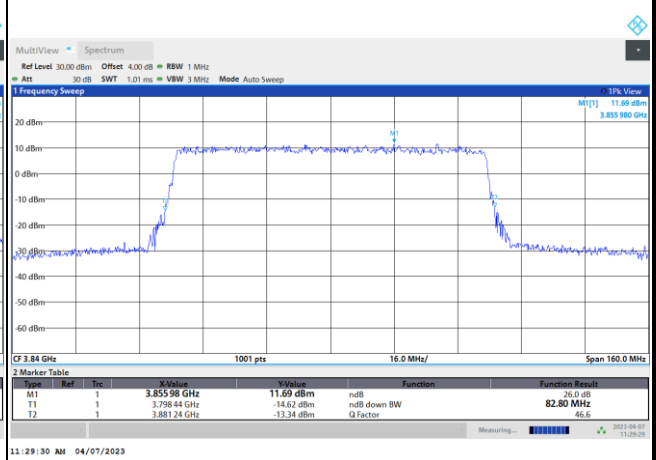

256QAM

FR1 n77 / 80MHz / DFT-S OFDM / Middle Channel / Full RB

PI/2 BPSK

FR1 n77 / 80MHz / CP OFDM / Middle Channel / Full RB

QPSK

16QAM

64QAM

256QAM