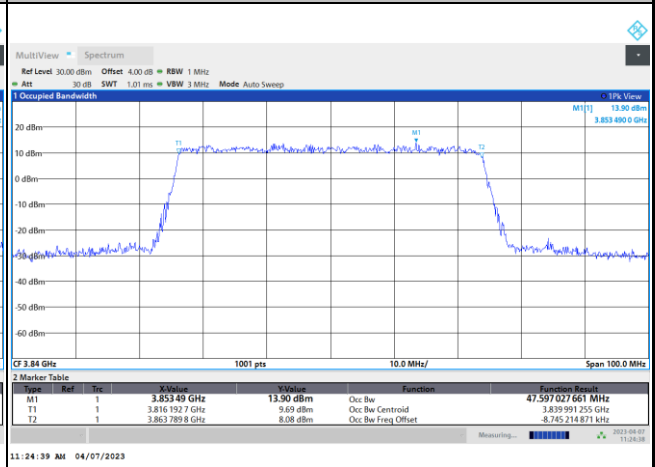

FR1 n77 / 50MHz / DFT-S OFDM / Middle Channel / Full RB

PI/2 BPSK

FR1 n77 / 50MHz / CP OFDM / Middle Channel / Full RB

QPSK

16QAM

64QAM

256QAM