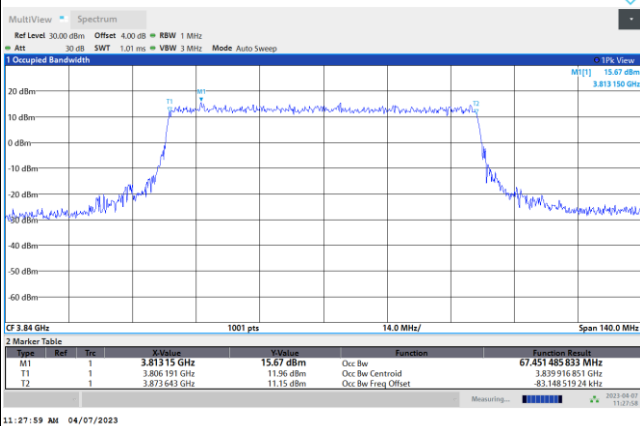

FR1 n77 / 70MHz / DFT-S OFDM / Middle Channel / Full RB

PI/2 BPSK

FR1 n77 / 70MHz / CP OFDM / Middle Channel / Full RB

QPSK

16QAM

64QAM

256QAM

FR1 n77 / 80MHz / DFT-S OFDM / Middle Channel / Full RB