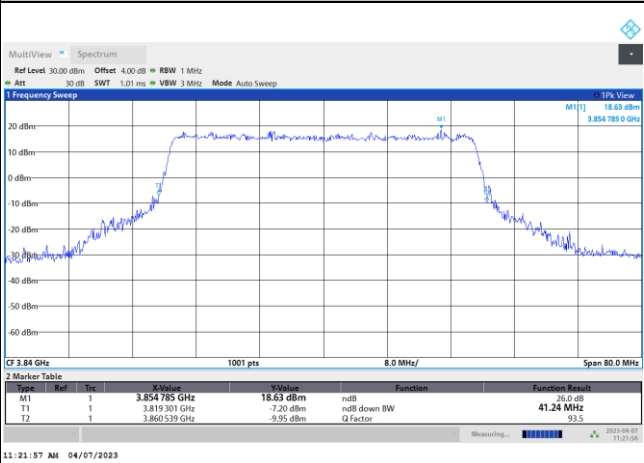

FR1 n77 / 40MHz / DFT-S OFDM / Middle Channel / Full RB

PI/2 BPSK

FR1 n77 / 40MHz / CP OFDM / Middle Channel / Full RB

QPSK

16QAM

64QAM

256QAM