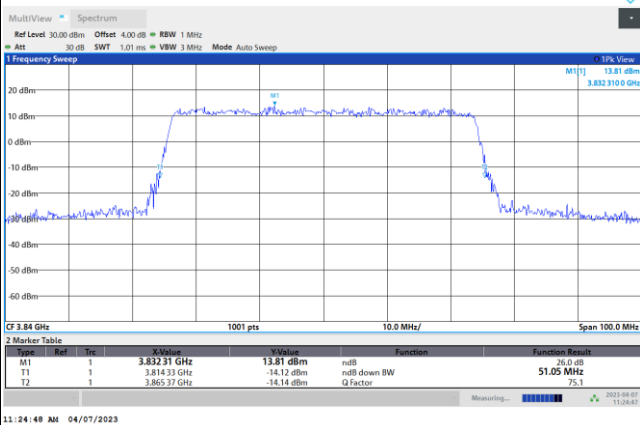

FR1 n77 / 50MHz / DFT-S OFDM / Middle Channel / Full RB

PI/2 BPSK

FR1 n77 / 50MHz / CP OFDM / Middle Channel / Full RB

QPSK

16QAM

64QAM

256QAM