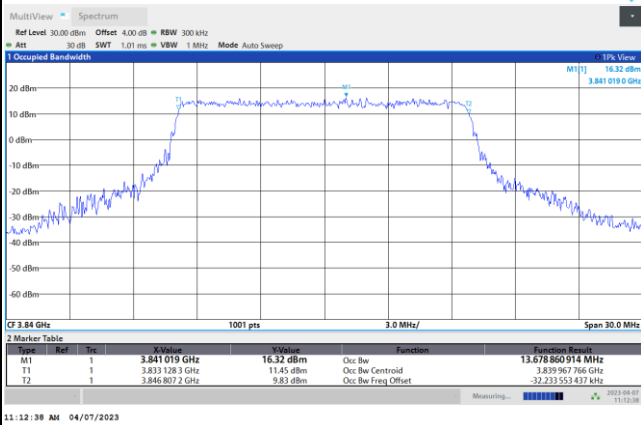

FR1 n77 / 15MHz / DFT-S OFDM / Middle Channel / Full RB

PI/2 BPSK

FR1 n77 / 15MHz / CP OFDM / Middle Channel / Full RB

QPSK

16QAM

64QAM

256QAM