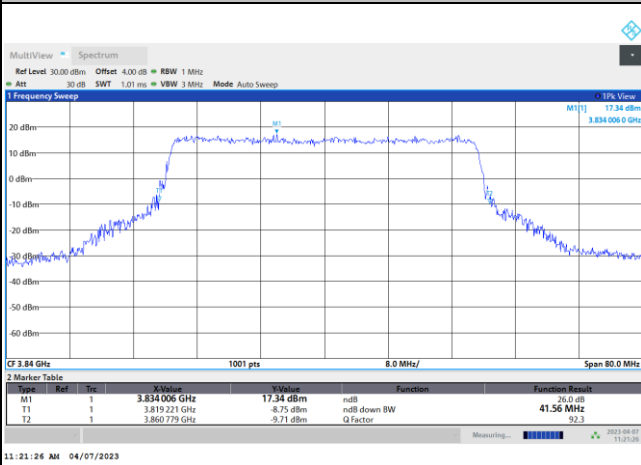

FR1 n77 / 40MHz / DFT-S OFDM / Middle Channel / Full RB

PI/2 BPSK

FR1 n77 / 40MHz / CP OFDM / Middle Channel / Full RB

QPSK

16QAM

64QAM

256QAM