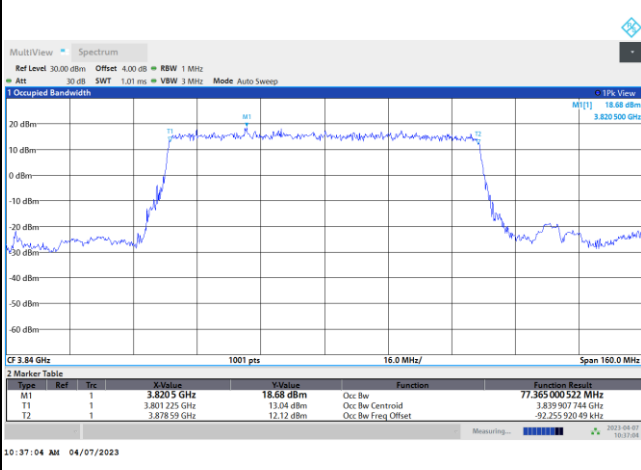

FR1 n77 / 80MHz / DFT-S OFDM / Middle Channel / Full RB

PI/2 BPSK