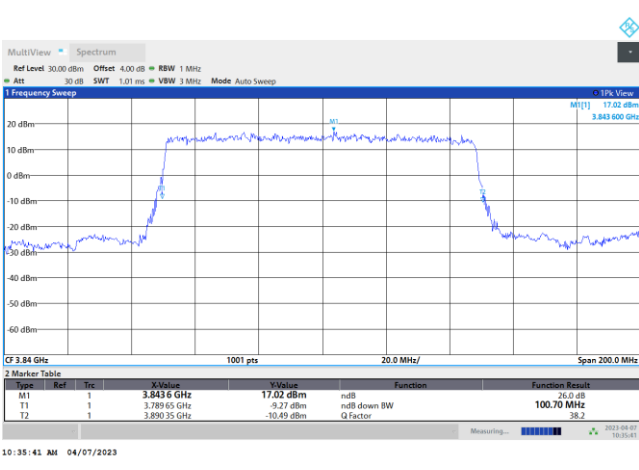

FR1 n77 / 100MHz / DFT-S OFDM / Middle Channel / Full RB

PI/2 BPSK