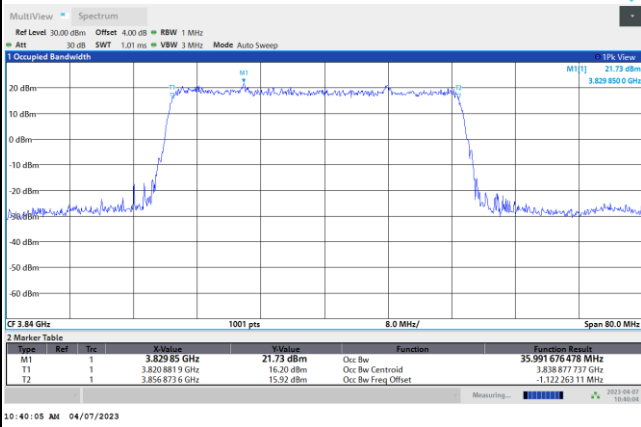

16QAM

64QAM

256QAM

FR1 n77 / 40MHz / DFT-S OFDM / Middle Channel / Full RB

PI/2 BPSK

FR1 n77 / 40MHz / CP OFDM / Middle Channel / Full RB

QPSK

16QAM