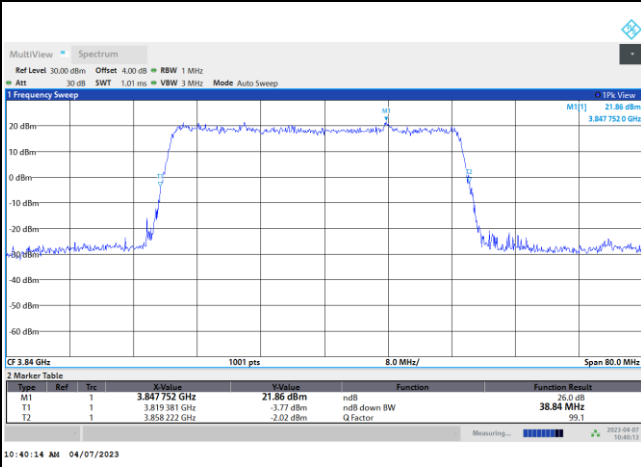

FR1 n77 / 30MHz / CP OFDM / Middle Channel / Full RB

QPSK

16QAM

64QAM

256QAM

FR1 n77 / 40MHz / DFT-S OFDM / Middle Channel / Full RB

PI/2 BPSK

FR1 n77 / 40MHz / CP OFDM / Middle Channel / Full RB