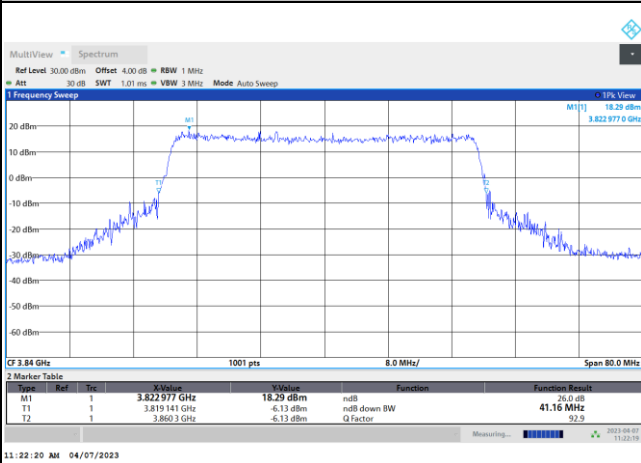

FR1 n77 / 40MHz / CP OFDM / Middle Channel / Full RB

QPSK