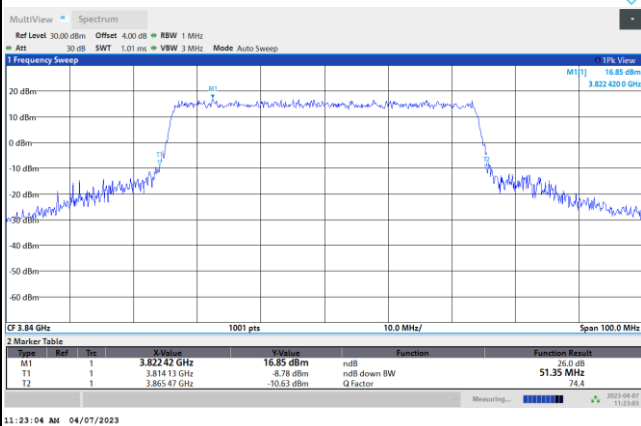

QPSK

16QAM

64QAM

256QAM

FR1 n77 / 50MHz / DFT-S OFDM / Middle Channel / Full RB

PI/2 BPSK

FR1 n77 / 50MHz / CP OFDM / Middle Channel / Full RB

QPSK