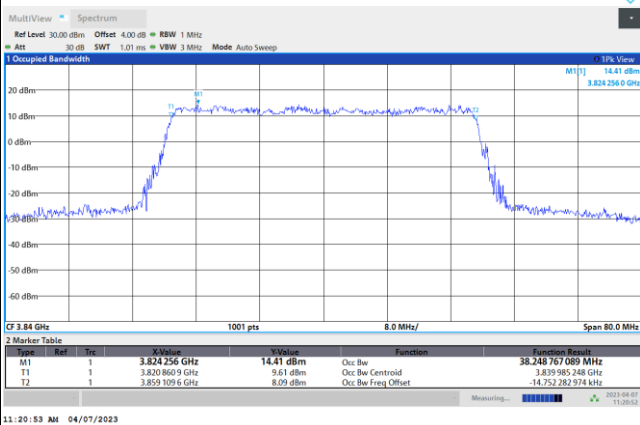

FR1 n77 / 40MHz / DFT-S OFDM / Middle Channel / Full RB

PI/2 BPSK

FR1 n77 / 40MHz / CP OFDM / Middle Channel / Full RB

QPSK

16QAM

64QAM

256QAM