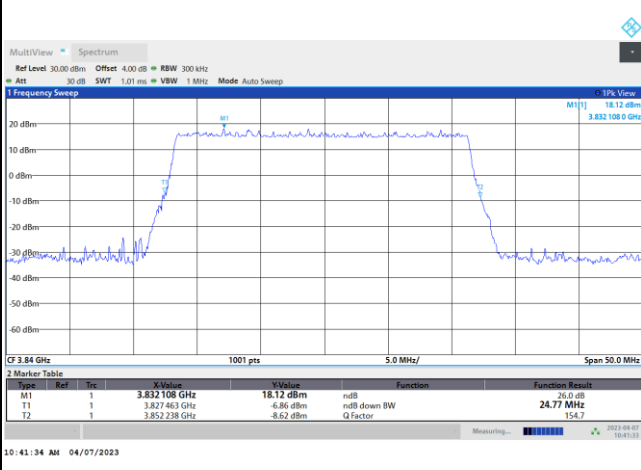

FR1 n77 / 25MHz / DFT-S OFDM / Middle Channel / Full RB

PI/2 BPSK