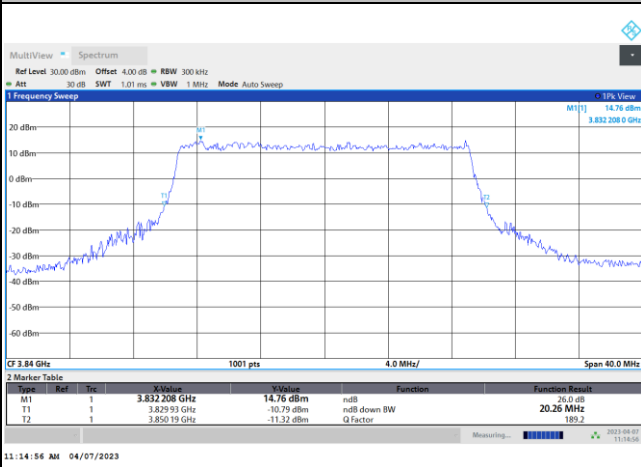

FR1 n77 / 20MHz / DFT-S OFDM / Middle Channel / Full RB

PI/2 BPSK

FR1 n77 / 20MHz / CP OFDM / Middle Channel / Full RB

QPSK

16QAM

64QAM

256QAM

FR1 n77 / 25MHz / DFT-S OFDM / Middle Channel / Full RB

PI/2 BPSK

FR1 n77 / 25MHz / CP OFDM / Middle Channel / Full RB

QPSK

16QAM

64QAM

256QAM

FR1 n77 / 30MHz / DFT-S OFDM / Middle Channel / Full RB

PI/2 BPSK