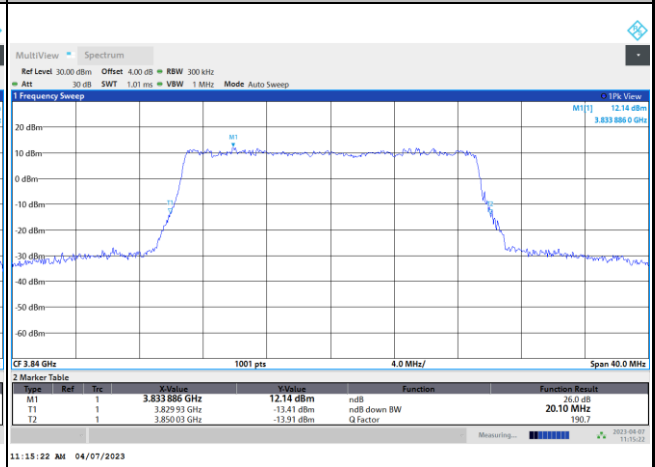

FR1 n77 / 20MHz / DFT-S OFDM / Middle Channel / Full RB

PI/2 BPSK

FR1 n77 / 20MHz / CP OFDM / Middle Channel / Full RB

QPSK

16QAM

64QAM

256QAM

FR1 n77 / 25MHz / DFT-S OFDM / Middle Channel / Full RB

PI/2 BPSK

FR1 n77 / 25MHz / CP OFDM / Middle Channel / Full RB

QPSK

16QAM

64QAM

256QAM

FR1 n77 / 30MHz / DFT-S OFDM / Middle Channel / Full RB

PI/2 BPSK