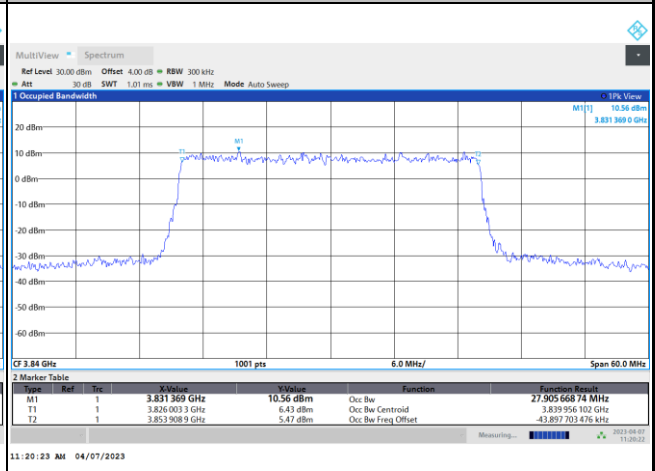

FR1 n77 / 30MHz / DFT-S OFDM / Middle Channel / Full RB

PI/2 BPSK

FR1 n77 / 30MHz / CP OFDM / Middle Channel / Full RB

QPSK

16QAM

64QAM

256QAM