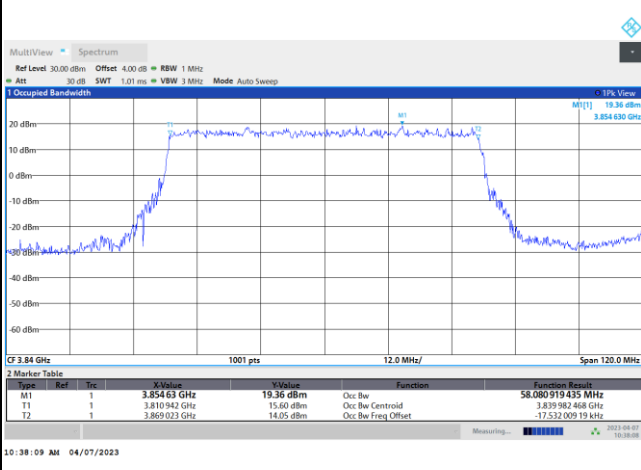

FR1 n77 / 60MHz / DFT-S OFDM / Middle Channel / Full RB

PI/2 BPSK