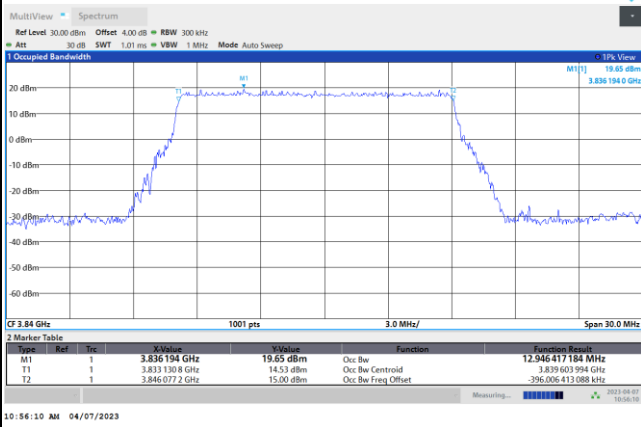

FR1 n77 / 15MHz / DFT-S OFDM / Middle Channel / Full RB

PI/2 BPSK

FR1 n77 / 15MHz / CP OFDM / Middle Channel / Full RB

QPSK