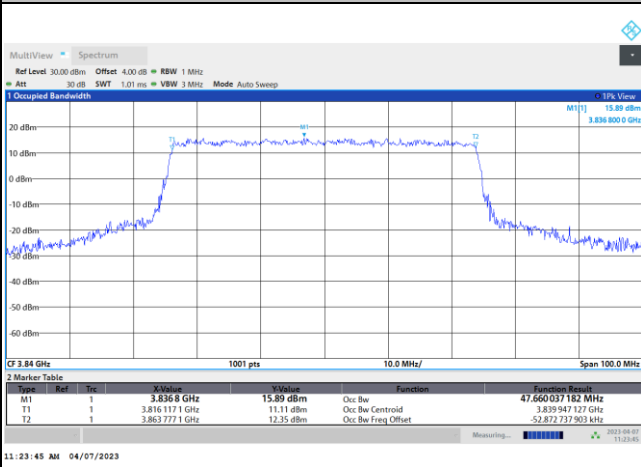

64QAM

256QAM

FR1 n77 / 50MHz / DFT-S OFDM / Middle Channel / Full RB

PI/2 BPSK

FR1 n77 / 50MHz / CP OFDM / Middle Channel / Full RB

QPSK

16QAM

64QAM