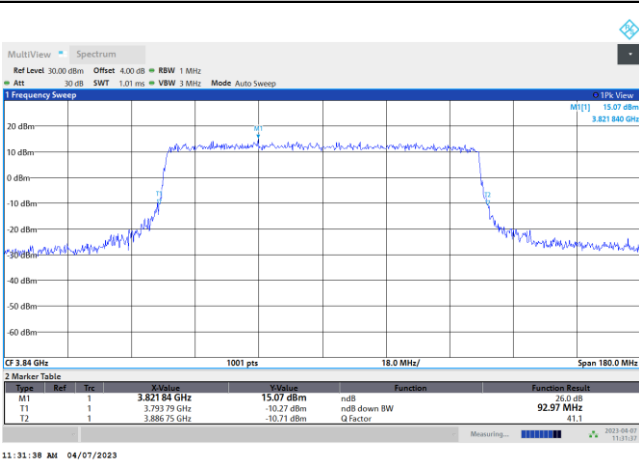

FR1 n77 / 90MHz / CP OFDM / Middle Channel / Full RB

QPSK