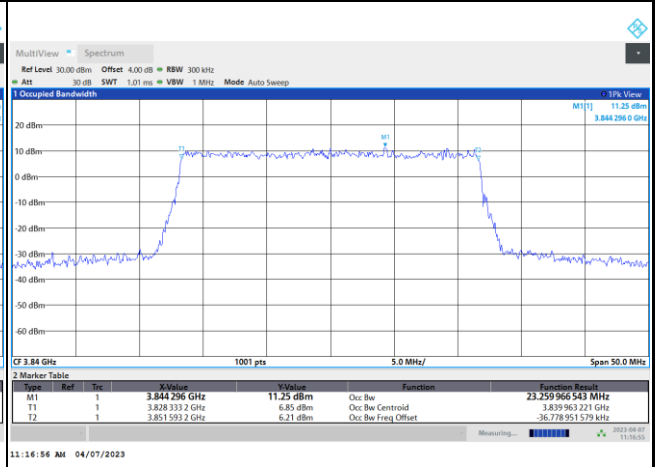

QPSK

16QAM

64QAM

256QAM

FR1 n77 / 30MHz / DFT-S OFDM / Middle Channel / Full RB

PI/2 BPSK

FR1 n77 / 30MHz / CP OFDM / Middle Channel / Full RB

QPSK