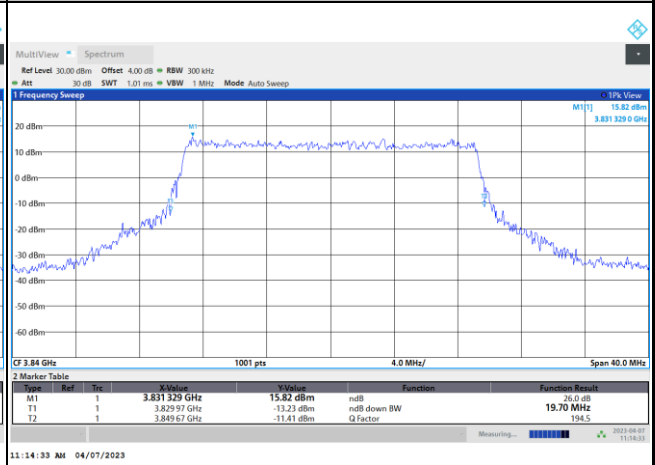

FR1 n77 / 20MHz / DFT-S OFDM / Middle Channel / Full RB

PI/2 BPSK

FR1 n77 / 20MHz / CP OFDM / Middle Channel / Full RB

QPSK

16QAM

64QAM

256QAM

FR1 n77 / 25MHz / DFT-S OFDM / Middle Channel / Full RB

PI/2 BPSK

FR1 n77 / 25MHz / CP OFDM / Middle Channel / Full RB

QPSK

16QAM

64QAM

256QAM

FR1 n77 / 30MHz / DFT-S OFDM / Middle Channel / Full RB

PI/2 BPSK