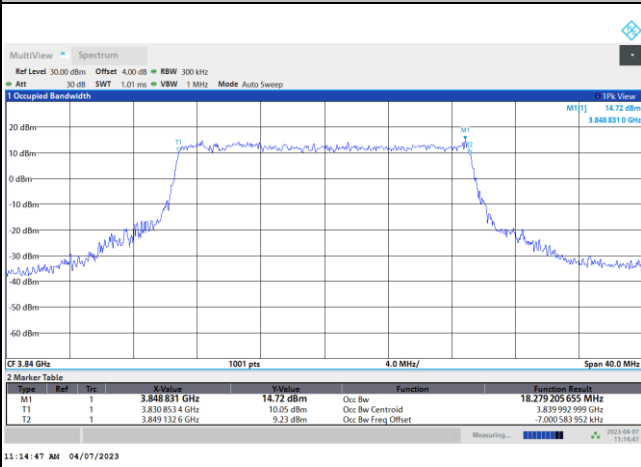

FR1 n77 / 20MHz / CP OFDM / Middle Channel / Full RB

QPSK

16QAM

64QAM

256QAM

FR1 n77 / 25MHz / DFT-S OFDM / Middle Channel / Full RB

PI/2 BPSK

FR1 n77 / 25MHz / CP OFDM / Middle Channel / Full RB