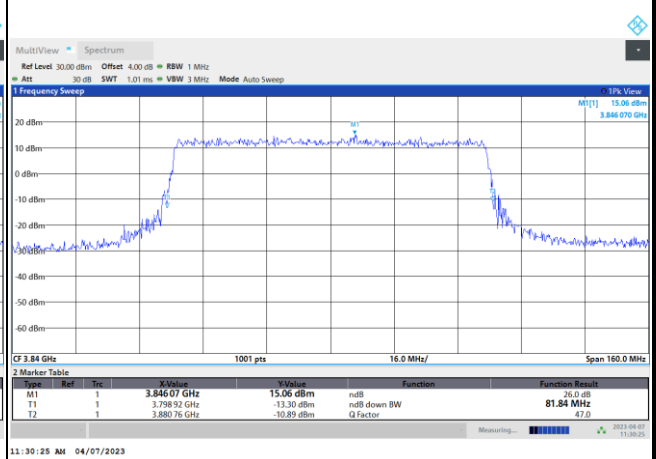

256QAM

FR1 n77 / 80MHz / DFT-S OFDM / Middle Channel / Full RB

PI/2 BPSK

FR1 n77 / 80MHz / CP OFDM / Middle Channel / Full RB

QPSK

16QAM

64QAM

256QAM