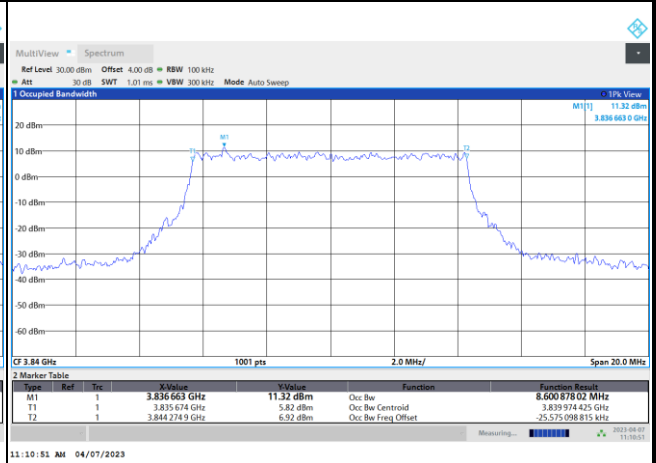

FR1 n77 / 10MHz / DFT-S OFDM / Middle Channel / Full RB

PI/2 BPSK

FR1 n77 / 10MHz / CP OFDM / Middle Channel / Full RB

QPSK

16QAM

64QAM

256QAM

FR1 n77 / 15MHz / DFT-S OFDM / Middle Channel / Full RB