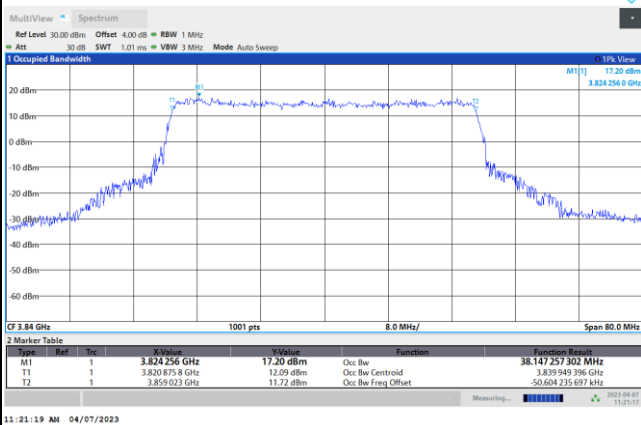

FR1 n77 / 40MHz / DFT-S OFDM / Middle Channel / Full RB

PI/2 BPSK

FR1 n77 / 40MHz / CP OFDM / Middle Channel / Full RB

QPSK

16QAM

64QAM

256QAM