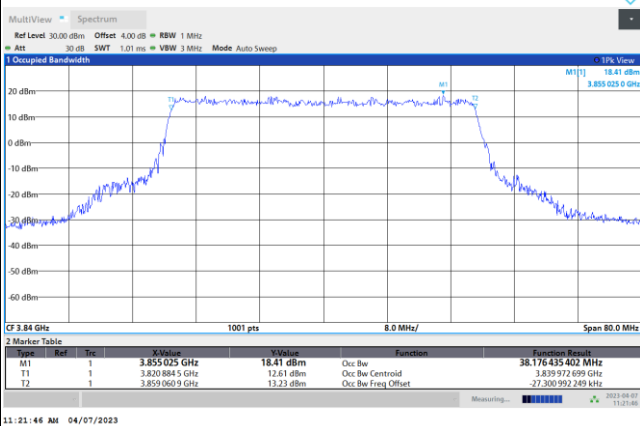

16QAM

64QAM

256QAM

FR1 n77 / 40MHz / DFT-S OFDM / Middle Channel / Full RB

PI/2 BPSK

FR1 n77 / 40MHz / CP OFDM / Middle Channel / Full RB

QPSK

16QAM