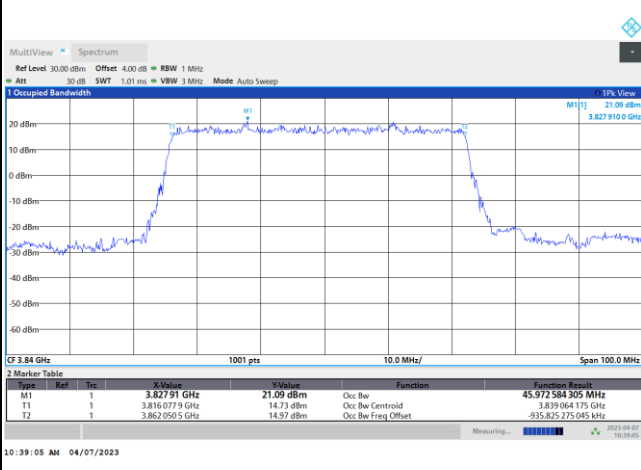

64QAM

256QAM

FR1 n77 / 50MHz / DFT-S OFDM / Middle Channel / Full RB

PI/2 BPSK

FR1 n77 / 50MHz / CP OFDM / Middle Channel / Full RB

QPSK

16QAM

64QAM