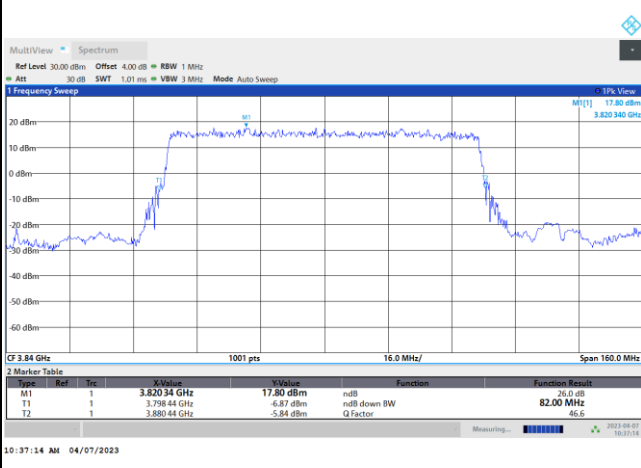

FR1 n77 / 80MHz / DFT-S OFDM / Middle Channel / Full RB

PI/2 BPSK