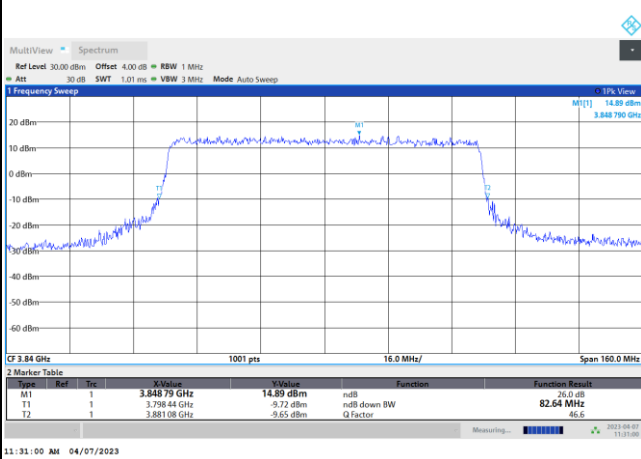

256QAM

FR1 n77 / 80MHz / DFT-S OFDM / Middle Channel / Full RB

PI/2 BPSK

FR1 n77 / 80MHz / CP OFDM / Middle Channel / Full RB

QPSK

16QAM

64QAM

256QAM