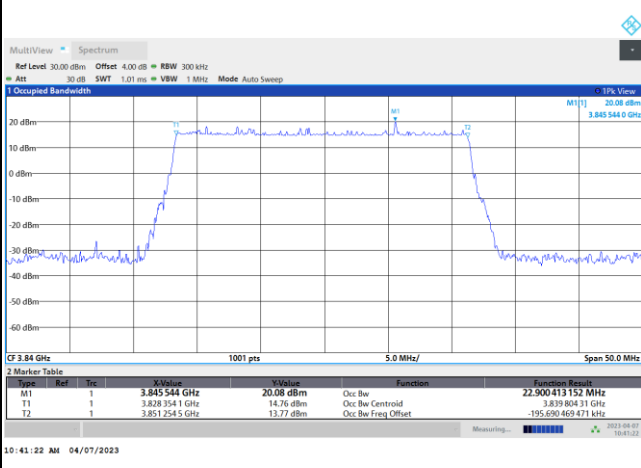

FR1 n77 / 20MHz / CP OFDM / Middle Channel / Full RB

QPSK

16QAM

64QAM

256QAM

FR1 n77 / 25MHz / DFT-S OFDM / Middle Channel / Full RB

PI/2 BPSK

FR1 n77 / 25MHz / CP OFDM / Middle Channel / Full RB