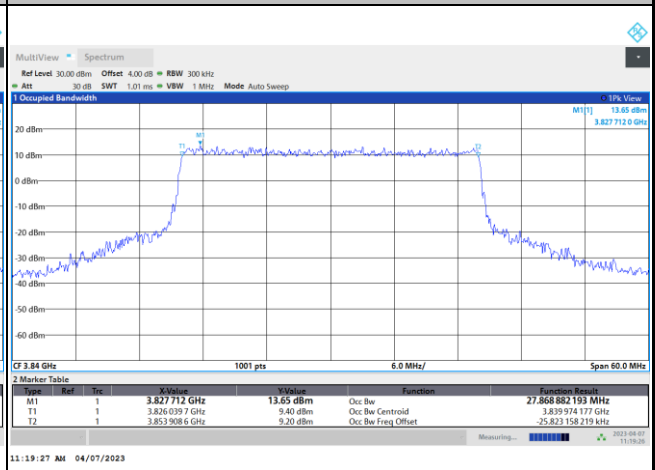

FR1 n77 / 30MHz / DFT-S OFDM / Middle Channel / Full RB

PI/2 BPSK

FR1 n77 / 30MHz / CP OFDM / Middle Channel / Full RB

QPSK

16QAM

64QAM

256QAM