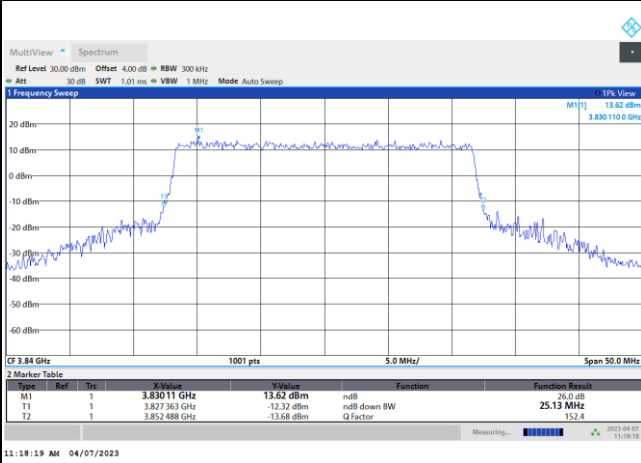

FR1 n77 / 25MHz / CP OFDM / Middle Channel / Full RB

QPSK