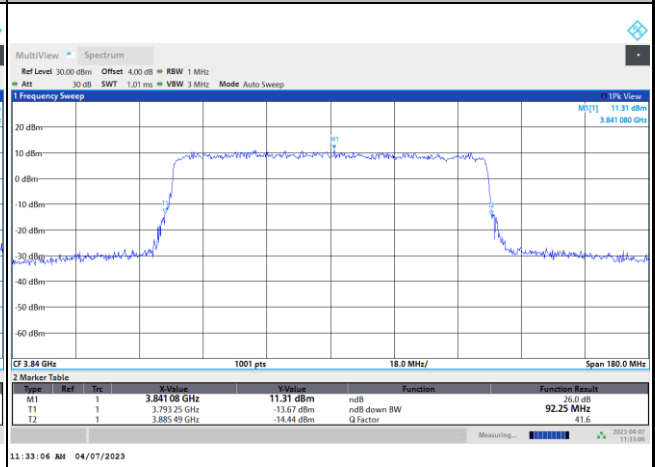

FR1 n77 / 90MHz / DFT-S OFDM / Middle Channel / Full RB

PI/2 BPSK

FR1 n77 / 90MHz / CP OFDM / Middle Channel / Full RB

QPSK

16QAM

64QAM

256QAM

FR1 n77 / 100MHz / DFT-S OFDM / Middle Channel / Full RB