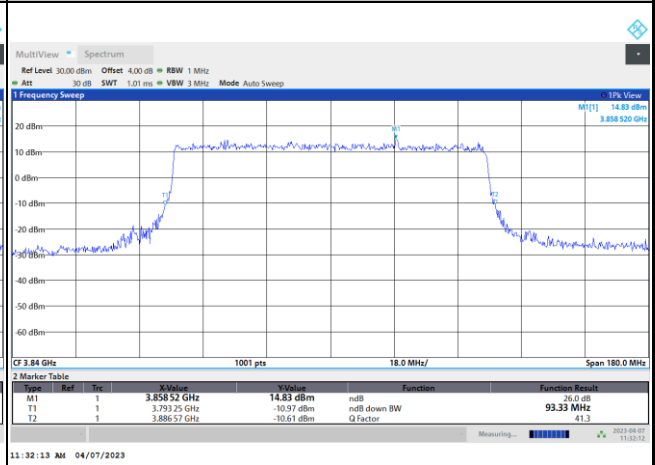

FR1 n77 / 90MHz / DFT-S OFDM / Middle Channel / Full RB

PI/2 BPSK

FR1 n77 / 90MHz / CP OFDM / Middle Channel / Full RB

QPSK

16QAM

64QAM

256QAM

FR1 n77 / 100MHz / DFT-S OFDM / Middle Channel / Full RB