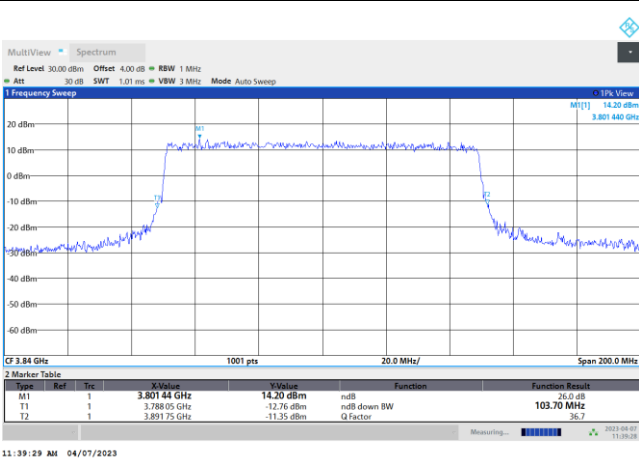

FR1 n77 / 100MHz / CP OFDM / Middle Channel / Full RB

QPSK