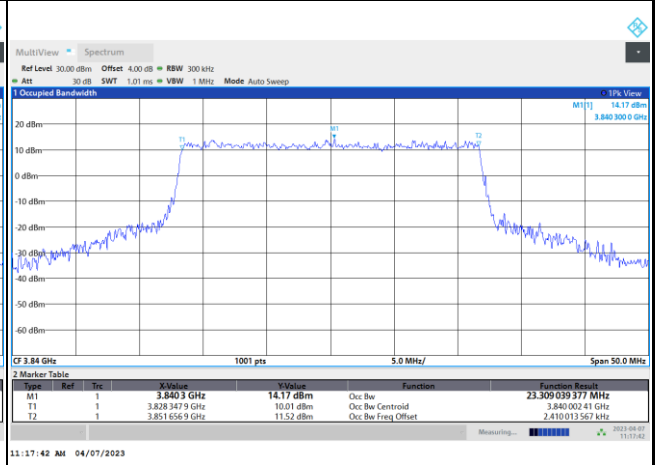

FR1 n77 / 25MHz / DFT-S OFDM / Middle Channel / Full RB

PI/2 BPSK

FR1 n77 / 25MHz / CP OFDM / Middle Channel / Full RB

QPSK

16QAM

64QAM

256QAM