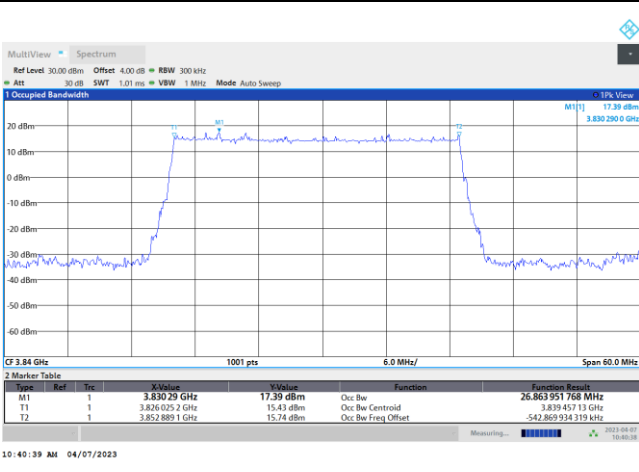

QPSK

16QAM

64QAM

256QAM

FR1 n77 / 30MHz / DFT-S OFDM / Middle Channel / Full RB

PI/2 BPSK

FR1 n77 / 30MHz / CP OFDM / Middle Channel / Full RB

QPSK