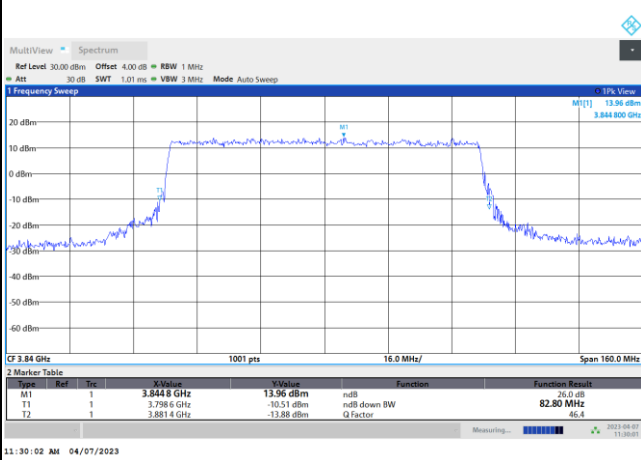

256QAM

FR1 n77 / 80MHz / DFT-S OFDM / Middle Channel / Full RB

PI/2 BPSK

FR1 n77 / 80MHz / CP OFDM / Middle Channel / Full RB

QPSK

16QAM

64QAM

256QAM