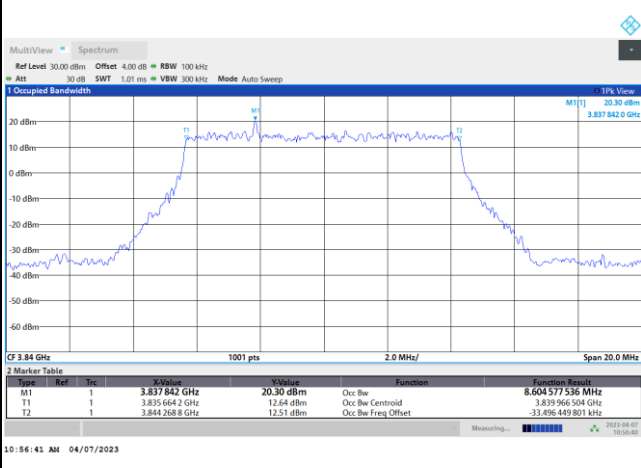

FR1 n77 / 10MHz / DFT-S OFDM / Middle Channel / Full RB

PI/2 BPSK