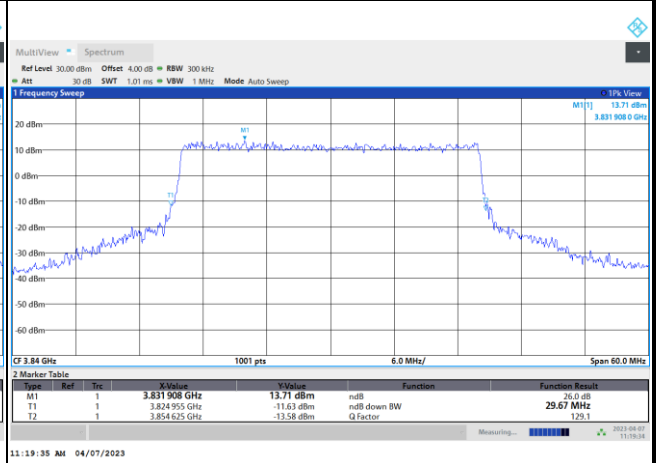

FR1 n77 / 30MHz / DFT-S OFDM / Middle Channel / Full RB

PI/2 BPSK

FR1 n77 / 30MHz / CP OFDM / Middle Channel / Full RB

QPSK

16QAM

64QAM

256QAM