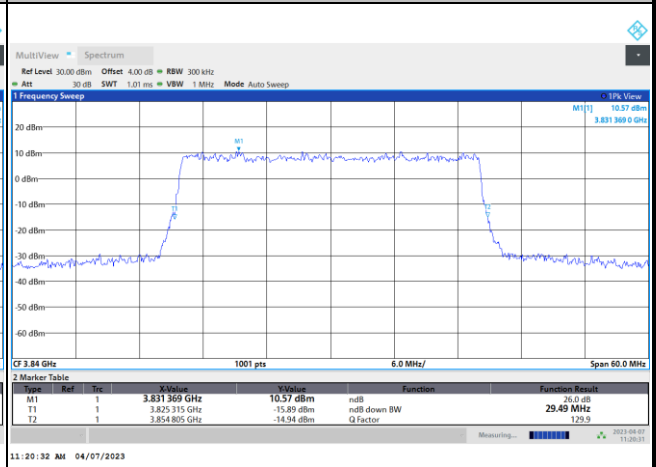

FR1 n77 / 30MHz / CP OFDM / Middle Channel / Full RB

QPSK

16QAM

64QAM

256QAM

FR1 n77 / 40MHz / DFT-S OFDM / Middle Channel / Full RB

PI/2 BPSK

FR1 n77 / 40MHz / CP OFDM / Middle Channel / Full RB