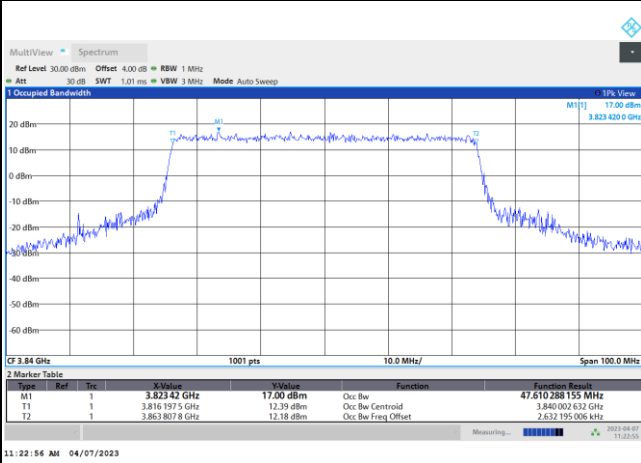

64QAM

256QAM

FR1 n77 / 50MHz / DFT-S OFDM / Middle Channel / Full RB

PI/2 BPSK

FR1 n77 / 50MHz / CP OFDM / Middle Channel / Full RB

QPSK

16QAM

64QAM