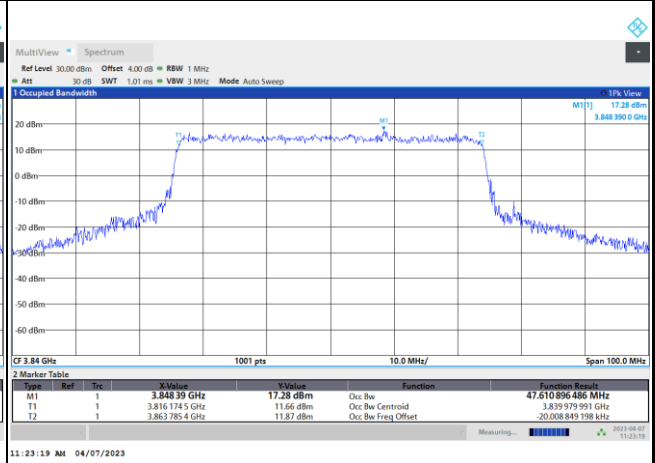

64QAM

256QAM

FR1 n77 / 50MHz / DFT-S OFDM / Middle Channel / Full RB

PI/2 BPSK

FR1 n77 / 50MHz / CP OFDM / Middle Channel / Full RB

QPSK

16QAM

64QAM