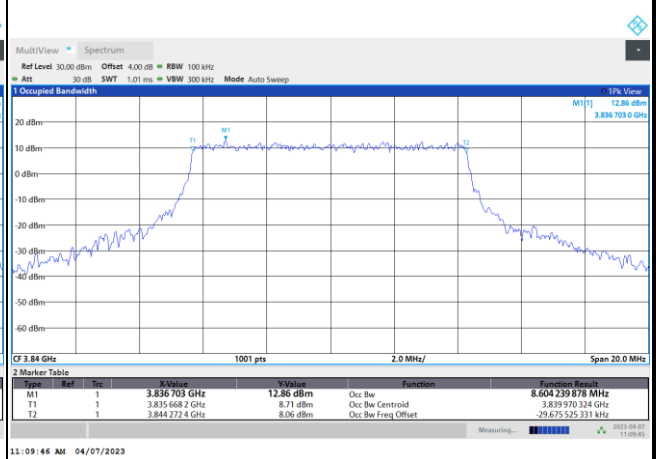

FR1 n77 / 10MHz / DFT-S OFDM / Middle Channel / Full RB

PI/2 BPSK

FR1 n77 / 10MHz / CP OFDM / Middle Channel / Full RB

QPSK

16QAM

64QAM

256QAM

FR1 n77 / 15MHz / DFT-S OFDM / Middle Channel / Full RB