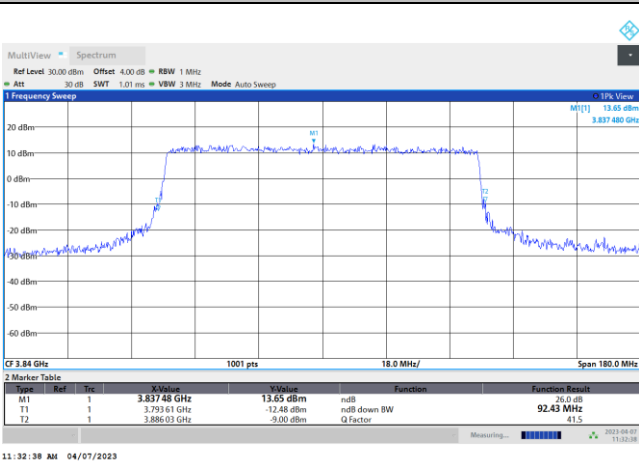

FR1 n77 / 90MHz / DFT-S OFDM / Middle Channel / Full RB

PI/2 BPSK

FR1 n77 / 90MHz / CP OFDM / Middle Channel / Full RB

QPSK

16QAM

64QAM

256QAM

FR1 n77 / 100MHz / DFT-S OFDM / Middle Channel / Full RB