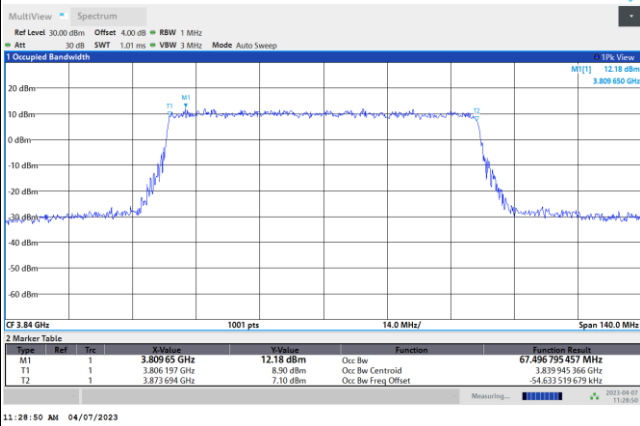

FR1 n77 / 70MHz / DFT-S OFDM / Middle Channel / Full RB

PI/2 BPSK

FR1 n77 / 70MHz / CP OFDM / Middle Channel / Full RB

QPSK

16QAM

64QAM

256QAM

FR1 n77 / 80MHz / DFT-S OFDM / Middle Channel / Full RB