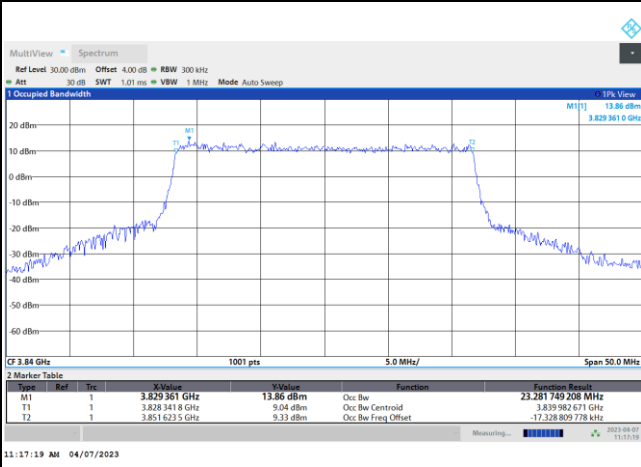

FR1 n77 / 25MHz / DFT-S OFDM / Middle Channel / Full RB

PI/2 BPSK

FR1 n77 / 25MHz / CP OFDM / Middle Channel / Full RB

QPSK

16QAM

64QAM

256QAM