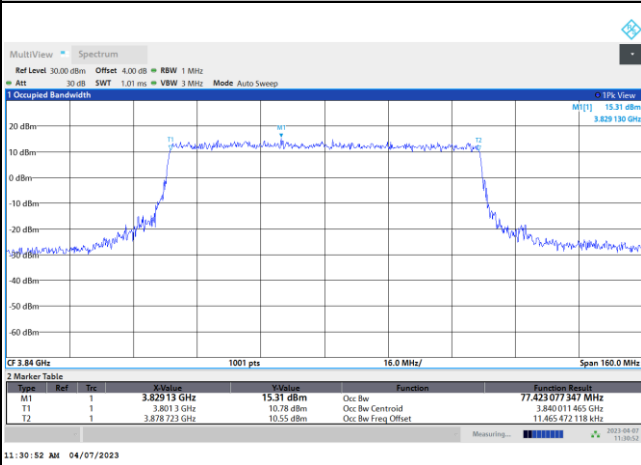

FR1 n77 / 80MHz / CP OFDM / Middle Channel / Full RB

QPSK