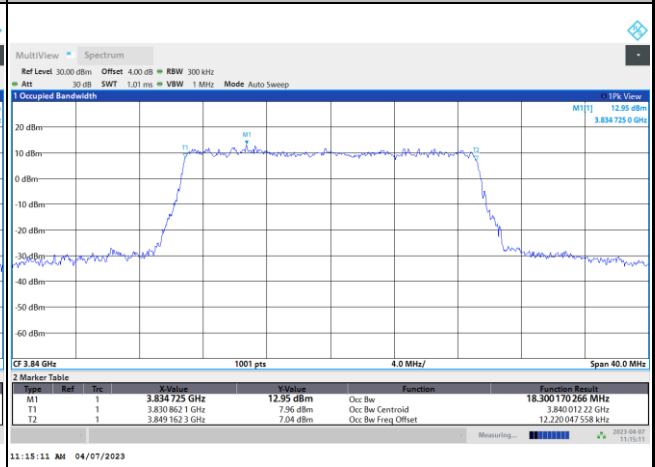

FR1 n77 / 20MHz / CP OFDM / Middle Channel / Full RB

QPSK

16QAM

64QAM

256QAM

FR1 n77 / 25MHz / DFT-S OFDM / Middle Channel / Full RB

PI/2 BPSK

FR1 n77 / 25MHz / CP OFDM / Middle Channel / Full RB