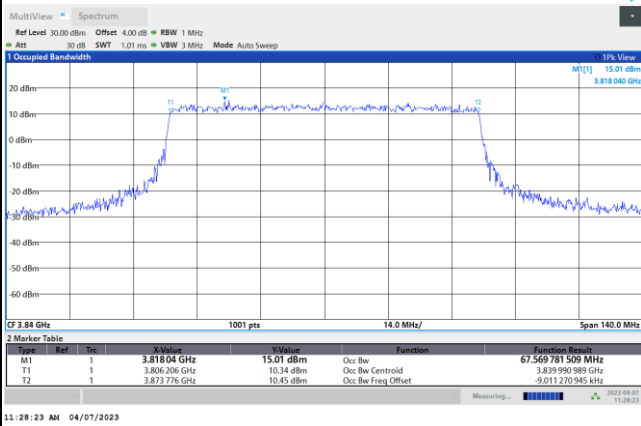

FR1 n77 / 70MHz / DFT-S OFDM / Middle Channel / Full RB

PI/2 BPSK

FR1 n77 / 70MHz / CP OFDM / Middle Channel / Full RB

QPSK

16QAM

64QAM

256QAM

FR1 n77 / 80MHz / DFT-S OFDM / Middle Channel / Full RB