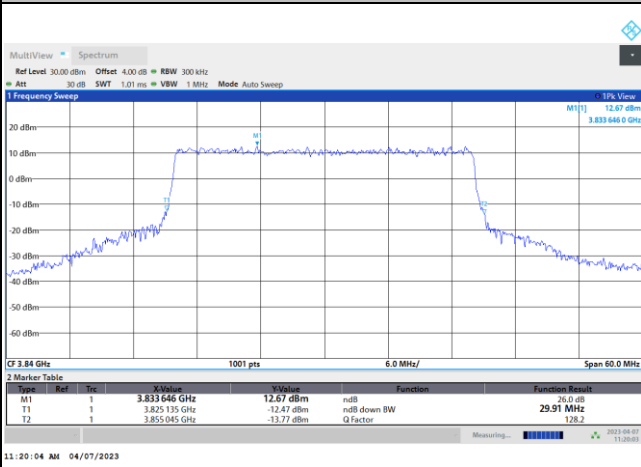

FR1 n77 / 30MHz / CP OFDM / Middle Channel / Full RB

QPSK

16QAM

64QAM

256QAM

FR1 n77 / 40MHz / DFT-S OFDM / Middle Channel / Full RB

PI/2 BPSK

FR1 n77 / 40MHz / CP OFDM / Middle Channel / Full RB