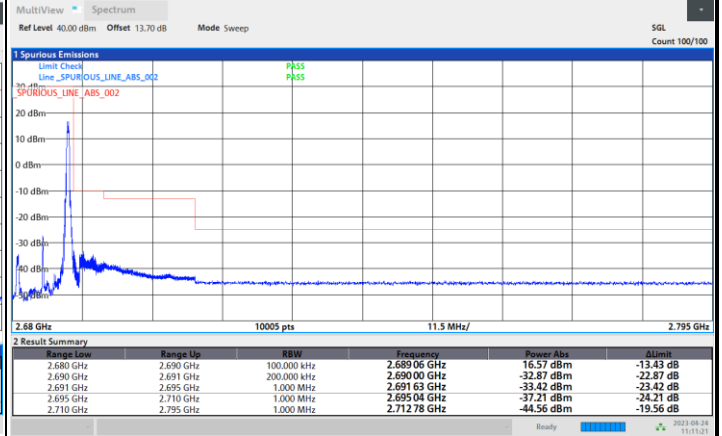

Lowest Band Edge / Full RB

Highest Band Edge / Full RB

FR1 n41 / 10MHz / CP OFDM / 64QAM

Lowest Band Edge / 1RB0

Highest Band Edge / 1RBmax

Lowest Band Edge / Full RB

Highest Band Edge / Full RB

FR1 n41 / 10MHz / CP OFDM / 256QAM

Lowest Band Edge / 1RB0

Highest Band Edge / 1RBmax

Lowest Band Edge / Full RB

Highest Band Edge / Full RB

FR1 n41 / 15MHz / CP OFDM / QPSK

Lowest Band Edge / Full RB

Highest Band Edge / Full RB

FR1 n41 / 15MHz / CP OFDM / 16QAM