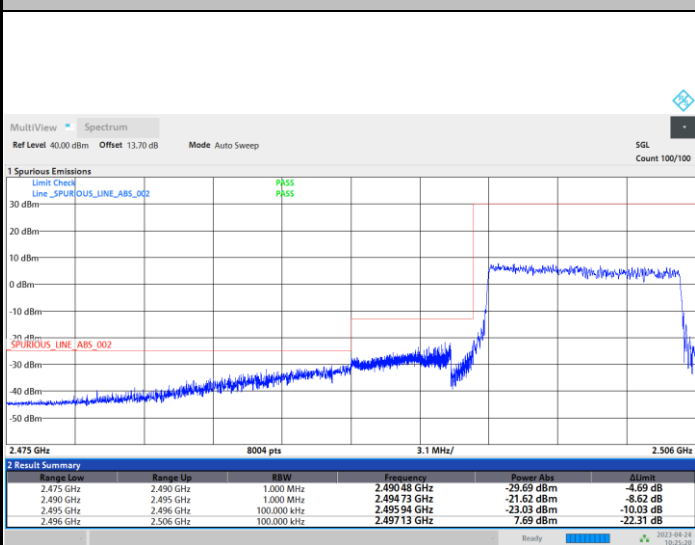

FR1 n41 / 10MHz / CP OFDM / QPSK

Lowest Band Edge / 1RB0

Highest Band Edge / 1RBmax

Lowest Band Edge / Full RB

Highest Band Edge / Full RB

FR1 n41 / 10MHz / CP OFDM / 16QAM

Lowest Band Edge / 1RB0

Highest Band Edge / 1RBmax

Lowest Band Edge / Full RB

Highest Band Edge / Full RB

FR1 n41 / 10MHz / CP OFDM / 64QAM

Lowest Band Edge / 1RB0

Highest Band Edge / 1RBmax

Lowest Band Edge / Full RB

Highest Band Edge / Full RB

FR1 n41 / 10MHz / CP OFDM / 256QAM