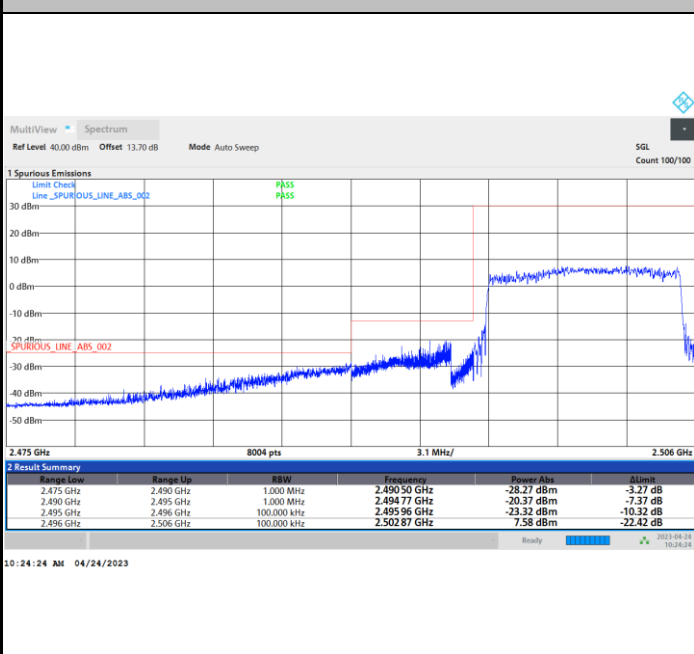

FR1 n41 / 10MHz / CP OFDM / QPSK

Lowest Band Edge / 1RB0

Highest Band Edge / 1RBmax

Lowest Band Edge / Full RB

Highest Band Edge / Full RB

FR1 n41 / 10MHz / CP OFDM / 16QAM

Lowest Band Edge / 1RB0

Highest Band Edge / 1RBmax

Lowest Band Edge / Full RB

Highest Band Edge / Full RB

FR1 n41 / 10MHz / CP OFDM / 64QAM

Lowest Band Edge / 1RB0

Highest Band Edge / 1RBmax

Lowest Band Edge / Full RB

Highest Band Edge / Full RB

FR1 n41 / 10MHz / CP OFDM / 256QAM