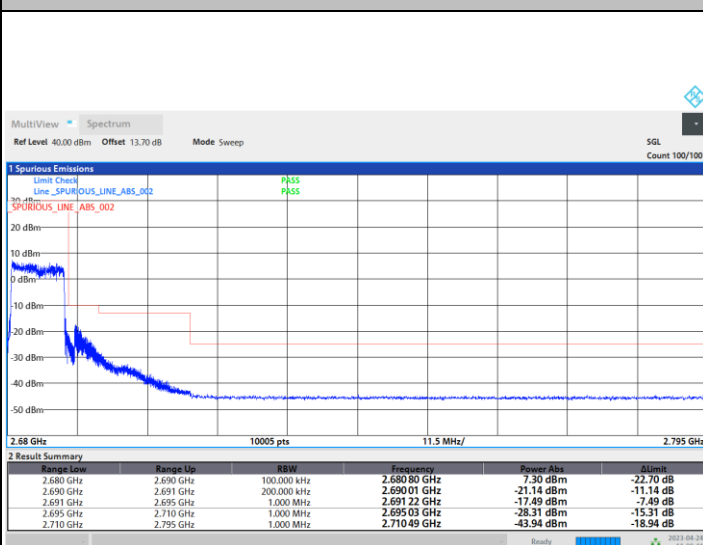

FR1 n41 / 10MHz / CP OFDM / QPSK

Lowest Band Edge / 1RB0

Highest Band Edge / 1RBmax

Lowest Band Edge / Full RB

Highest Band Edge / Full RB

FR1 n41 / 10MHz / CP OFDM / 16QAM

Lowest Band Edge / 1RB0

Highest Band Edge / 1RBmax

Lowest Band Edge / Full RB

Highest Band Edge / Full RB

FR1 n41 / 10MHz / CP OFDM / 64QAM

Lowest Band Edge / 1RB0

Highest Band Edge / 1RBmax

Lowest Band Edge / Full RB

Highest Band Edge / Full RB

FR1 n41 / 10MHz / CP OFDM / 256QAM