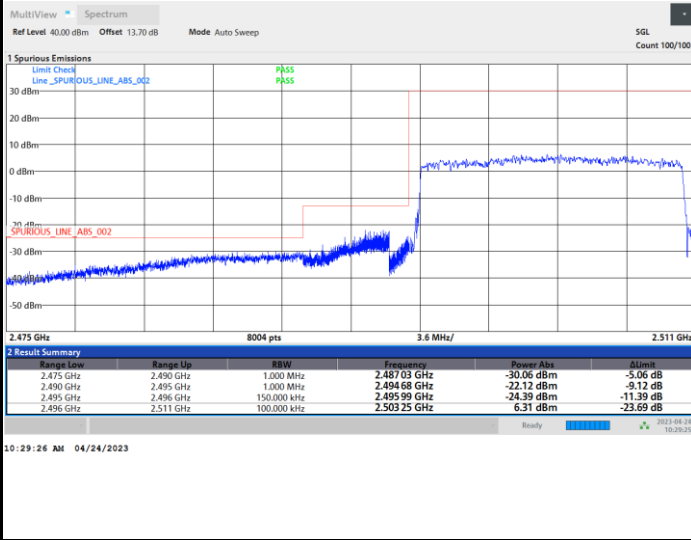

Lowest Band Edge / 1RB0

Highest Band Edge / 1RBmax

Lowest Band Edge / Full RB

Highest Band Edge / Full RB

FR1 n41 / 15MHz / CP OFDM / QPSK

Lowest Band Edge / Full RB

Highest Band Edge / Full RB

FR1 n41 / 15MHz / CP OFDM / 16QAM