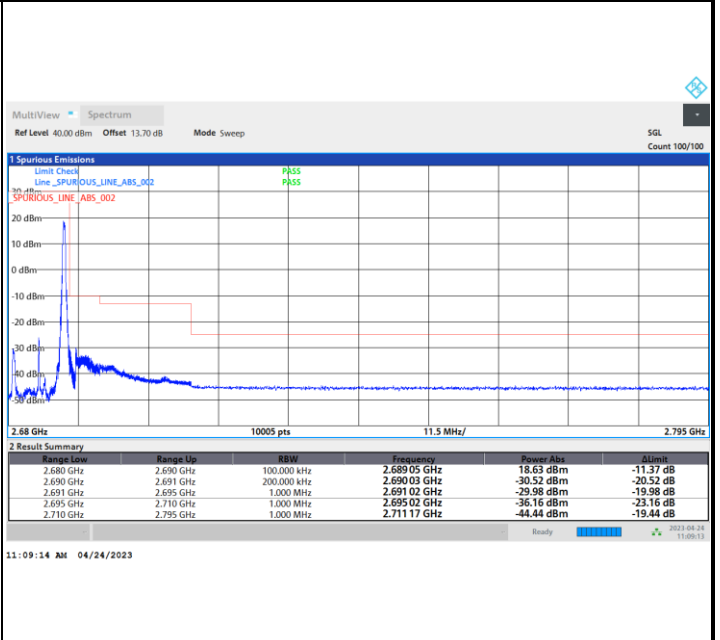

FR1 n41 / 10MHz / CP OFDM / QPSK

Lowest Band Edge / 1RB0

Highest Band Edge / 1RBmax

Lowest Band Edge / Full RB

Highest Band Edge / Full RB

FR1 n41 / 10MHz / CP OFDM / 16QAM

Lowest Band Edge / 1RB0

Highest Band Edge / 1RBmax

Lowest Band Edge / Full RB

Highest Band Edge / Full RB

FR1 n41 / 10MHz / CP OFDM / 64QAM

Lowest Band Edge / 1RB0

Highest Band Edge / 1RBmax

Lowest Band Edge / Full RB

Highest Band Edge / Full RB

FR1 n41 / 10MHz / CP OFDM / 256QAM

Lowest Band Edge / 1RB0

Highest Band Edge / 1RBmax

Lowest Band Edge / Full RB

Highest Band Edge / Full RB

FR1 n41 / 15MHz / CP OFDM / QPSK

Lowest Band Edge / Full RB

Highest Band Edge / Full RB

FR1 n41 / 15MHz / CP OFDM / 16QAM