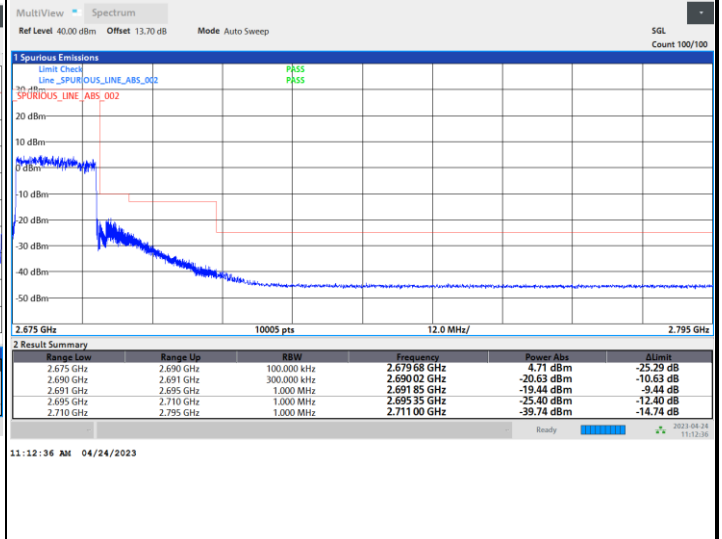

Lowest Band Edge / Full RB

Highest Band Edge / Full RB

FR1 n41 / 10MHz / CP OFDM / 64QAM

Lowest Band Edge / 1RB0

Highest Band Edge / 1RBmax

Lowest Band Edge / Full RB

Highest Band Edge / Full RB

FR1 n41 / 10MHz / CP OFDM / 256QAM

Lowest Band Edge / 1RB0

Highest Band Edge / 1RBmax

Lowest Band Edge / Full RB

Highest Band Edge / Full RB

FR1 n41 / 15MHz / CP OFDM / QPSK

Lowest Band Edge / Full RB

Highest Band Edge / Full RB

FR1 n41 / 15MHz / CP OFDM / 16QAM

Lowest Band Edge / Full RB

Highest Band Edge / Full RB

FR1 n41 / 15MHz / CP OFDM / 64QAM

Lowest Band Edge / Full RB

Highest Band Edge / Full RB

FR1 n41 / 15MHz / CP OFDM / 256QAM

Lowest Band Edge / Full RB

Highest Band Edge / Full RB