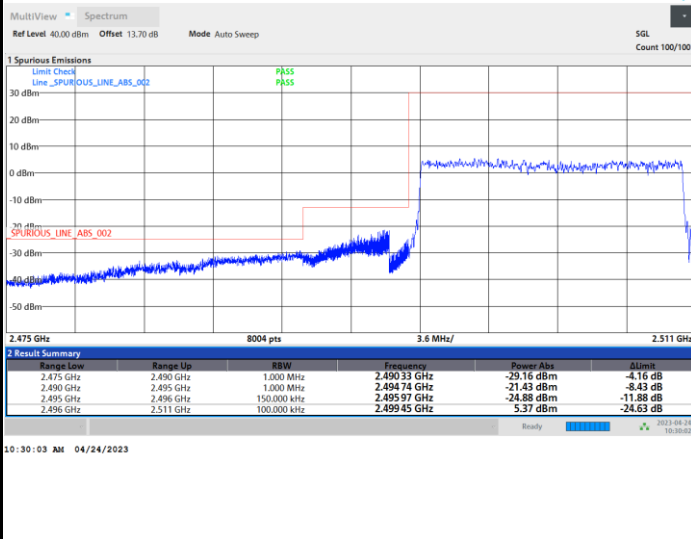

Lowest Band Edge / 1RB0

Highest Band Edge / 1RBmax

Lowest Band Edge / Full RB

Highest Band Edge / Full RB

FR1 n41 / 15MHz / CP OFDM / QPSK

Lowest Band Edge / Full RB

Highest Band Edge / Full RB

FR1 n41 / 15MHz / CP OFDM / 16QAM

Lowest Band Edge / Full RB

Highest Band Edge / Full RB

FR1 n41 / 15MHz / CP OFDM / 64QAM

Lowest Band Edge / Full RB

Highest Band Edge / Full RB

FR1 n41 / 15MHz / CP OFDM / 256QAM

Lowest Band Edge / Full RB

Highest Band Edge / Full RB