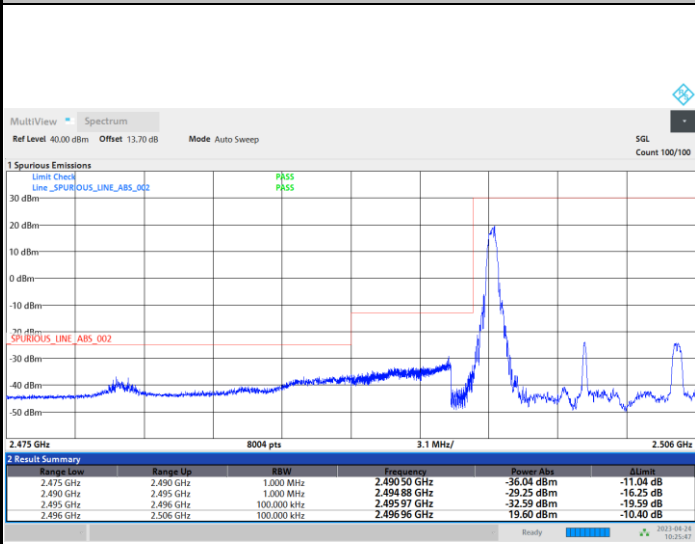

FR1 n41 / 10MHz / CP OFDM / QPSK

Lowest Band Edge / 1RB0

Highest Band Edge / 1RBmax

Lowest Band Edge / Full RB

Highest Band Edge / Full RB

FR1 n41 / 10MHz / CP OFDM / 16QAM

Lowest Band Edge / 1RB0

Highest Band Edge / 1RBmax

Lowest Band Edge / Full RB

Highest Band Edge / Full RB

FR1 n41 / 10MHz / CP OFDM / 64QAM

Lowest Band Edge / 1RB0

Highest Band Edge / 1RBmax

Lowest Band Edge / Full RB

Highest Band Edge / Full RB

FR1 n41 / 10MHz / CP OFDM / 256QAM