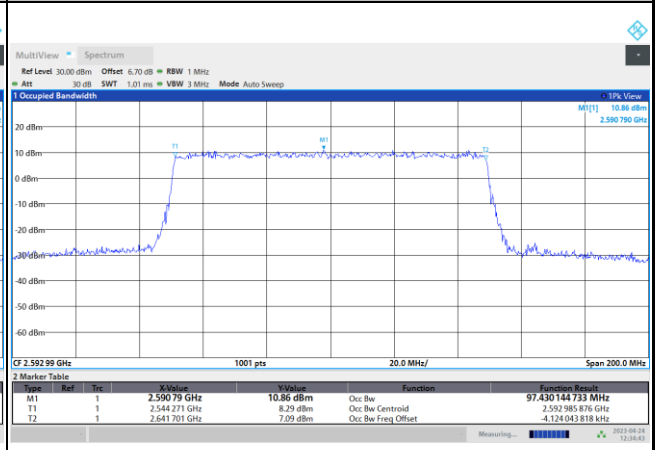

64QAM

256QAM

FR1 n41 / 100MHz / CP OFDM / Middle Channel / Full RB

QPSK

16QAM

64QAM

256QAM

Conducted Band Edge