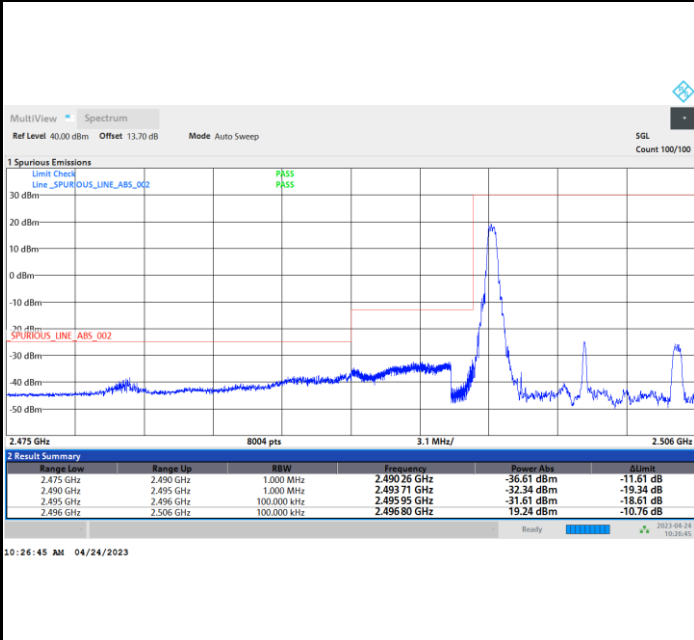

Lowest Band Edge / Full RB

Highest Band Edge / Full RB

FR1 n41 / 10MHz / CP OFDM / 64QAM

Lowest Band Edge / 1RB0

Highest Band Edge / 1RBmax

Lowest Band Edge / Full RB

Highest Band Edge / Full RB

FR1 n41 / 10MHz / CP OFDM / 256QAM

Lowest Band Edge / 1RB0

Highest Band Edge / 1RBmax

Lowest Band Edge / Full RB

Highest Band Edge / Full RB

FR1 n41 / 15MHz / CP OFDM / QPSK

Lowest Band Edge / Full RB

Highest Band Edge / Full RB

FR1 n41 / 15MHz / CP OFDM / 16QAM