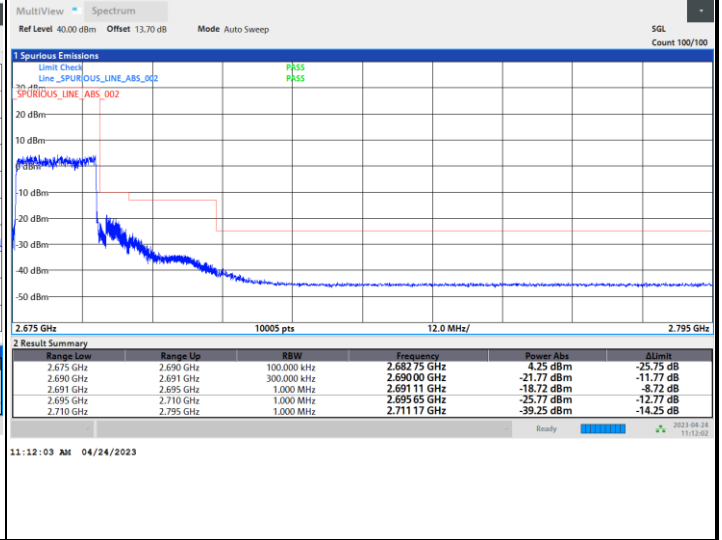

Lowest Band Edge / Full RB

Highest Band Edge / Full RB

FR1 n41 / 10MHz / CP OFDM / 64QAM

Lowest Band Edge / 1RB0

Highest Band Edge / 1RBmax

Lowest Band Edge / Full RB

Highest Band Edge / Full RB

FR1 n41 / 10MHz / CP OFDM / 256QAM

Lowest Band Edge / 1RB0

Highest Band Edge / 1RBmax

Lowest Band Edge / Full RB

Highest Band Edge / Full RB

FR1 n41 / 15MHz / CP OFDM / QPSK

Lowest Band Edge / Full RB

Highest Band Edge / Full RB

FR1 n41 / 15MHz / CP OFDM / 16QAM

Lowest Band Edge / Full RB

Highest Band Edge / Full RB

FR1 n41 / 15MHz / CP OFDM / 64QAM

Lowest Band Edge / Full RB

Highest Band Edge / Full RB

FR1 n41 / 15MHz / CP OFDM / 256QAM

Lowest Band Edge / Full RB

Highest Band Edge / Full RB