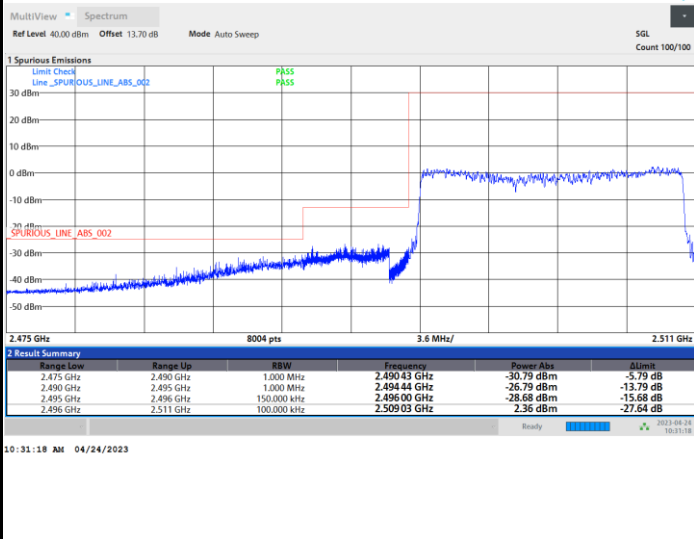

Lowest Band Edge / Full RB

Highest Band Edge / Full RB

FR1 n41 / 15MHz / CP OFDM / 64QAM

Lowest Band Edge / Full RB

Highest Band Edge / Full RB

FR1 n41 / 15MHz / CP OFDM / 256QAM

Lowest Band Edge / Full RB

Highest Band Edge / Full RB

FR1 n41 / 20MHz / CP OFDM / QPSK

Lowest Band Edge / Full RB

Highest Band Edge / Full RB

FR1 n41 / 20MHz / CP OFDM / 16QAM

Lowest Band Edge / Full RB

Highest Band Edge / Full RB