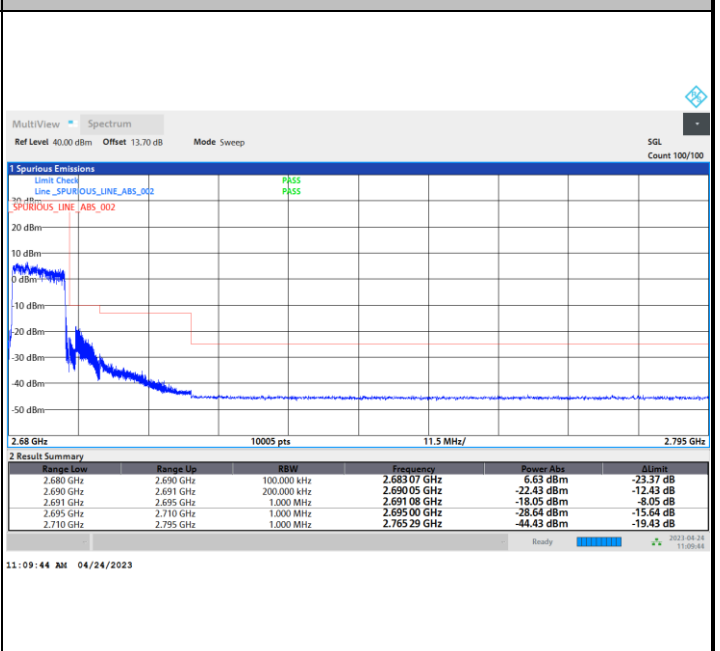

FR1 n41 / 10MHz / CP OFDM / QPSK

Lowest Band Edge / 1RB0

Highest Band Edge / 1RBmax

Lowest Band Edge / Full RB

Highest Band Edge / Full RB

FR1 n41 / 10MHz / CP OFDM / 16QAM

Lowest Band Edge / 1RB0

Highest Band Edge / 1RBmax

Lowest Band Edge / Full RB

Highest Band Edge / Full RB

FR1 n41 / 10MHz / CP OFDM / 64QAM

Lowest Band Edge / 1RB0

Highest Band Edge / 1RBmax

Lowest Band Edge / Full RB

Highest Band Edge / Full RB

FR1 n41 / 10MHz / CP OFDM / 256QAM

Lowest Band Edge / 1RB0

Highest Band Edge / 1RBmax

Lowest Band Edge / Full RB

Highest Band Edge / Full RB

FR1 n41 / 15MHz / CP OFDM / QPSK

Lowest Band Edge / Full RB

Highest Band Edge / Full RB

FR1 n41 / 15MHz / CP OFDM / 16QAM