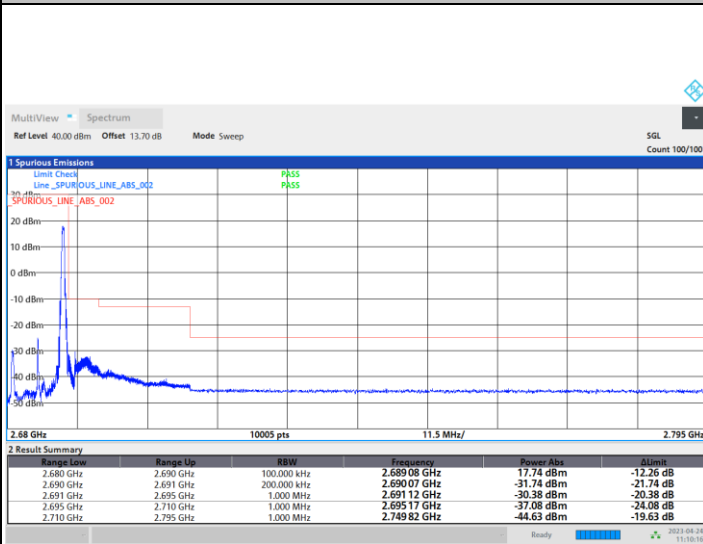

FR1 n41 / 10MHz / CP OFDM / QPSK

Lowest Band Edge / 1RB0

Highest Band Edge / 1RBmax

Lowest Band Edge / Full RB

Highest Band Edge / Full RB

FR1 n41 / 10MHz / CP OFDM / 16QAM

Lowest Band Edge / 1RB0

Highest Band Edge / 1RBmax

Lowest Band Edge / Full RB

Highest Band Edge / Full RB

FR1 n41 / 10MHz / CP OFDM / 64QAM

Lowest Band Edge / 1RB0

Highest Band Edge / 1RBmax

Lowest Band Edge / Full RB

Highest Band Edge / Full RB

FR1 n41 / 10MHz / CP OFDM / 256QAM