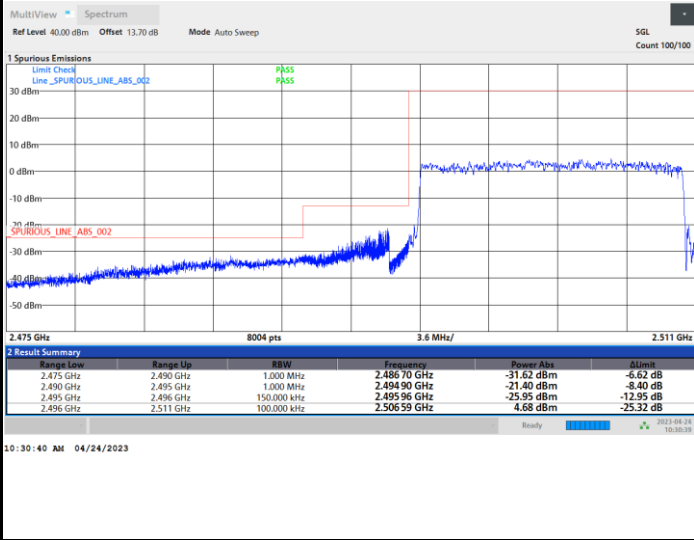

Lowest Band Edge / Full RB

Highest Band Edge / Full RB

FR1 n41 / 15MHz / CP OFDM / 64QAM

Lowest Band Edge / Full RB

Highest Band Edge / Full RB

FR1 n41 / 15MHz / CP OFDM / 256QAM

Lowest Band Edge / Full RB

Highest Band Edge / Full RB

FR1 n41 / 20MHz / CP OFDM / QPSK

Lowest Band Edge / Full RB

Highest Band Edge / Full RB

FR1 n41 / 20MHz / CP OFDM / 16QAM

Lowest Band Edge / Full RB

Highest Band Edge / Full RB