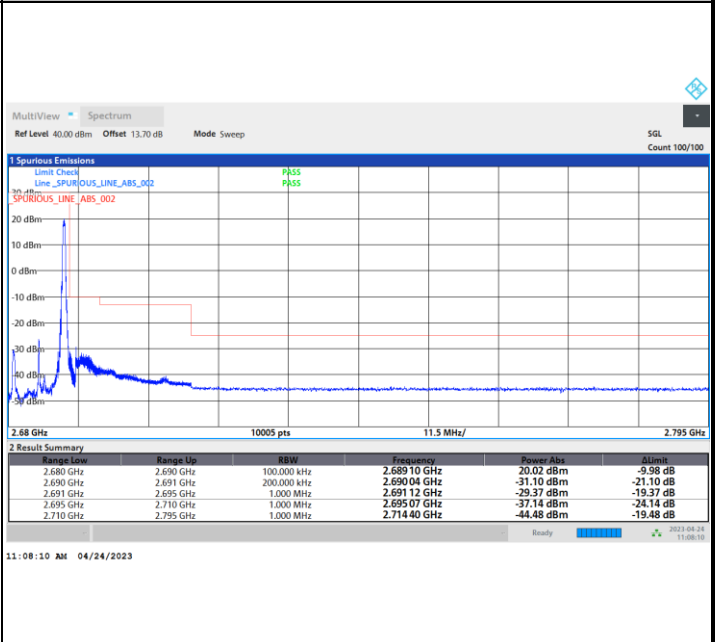

64QAM

256QAM

FR1 n41 / 100MHz / CP OFDM / Middle Channel / Full RB

QPSK

16QAM

64QAM

256QAM

Conducted Band Edge

FR1 n41 / 10MHz / CP OFDM / QPSK

Lowest Band Edge / 1RB0

Highest Band Edge / 1RBmax

Lowest Band Edge / Full RB

Highest Band Edge / Full RB

FR1 n41 / 10MHz / CP OFDM / 16QAM

Lowest Band Edge / 1RB0

Highest Band Edge / 1RBmax