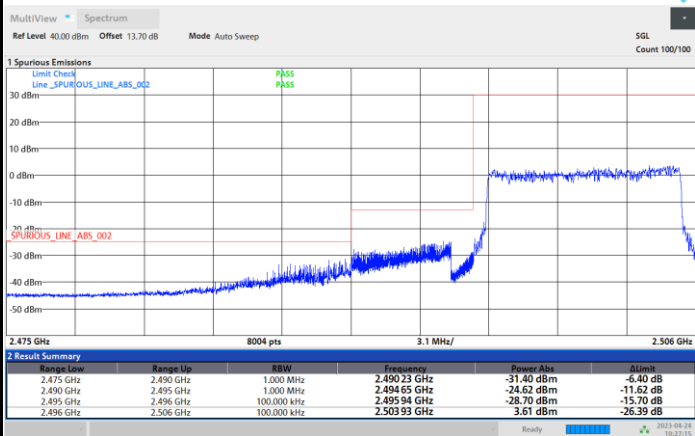

Lowest Band Edge / Full RB

Highest Band Edge / Full RB

FR1 n41 / 10MHz / CP OFDM / 64QAM

Lowest Band Edge / 1RB0

Highest Band Edge / 1RBmax

Lowest Band Edge / Full RB

Highest Band Edge / Full RB

FR1 n41 / 10MHz / CP OFDM / 256QAM

Lowest Band Edge / 1RB0

Highest Band Edge / 1RBmax

Lowest Band Edge / Full RB

Highest Band Edge / Full RB

FR1 n41 / 15MHz / CP OFDM / QPSK

Lowest Band Edge / Full RB

Highest Band Edge / Full RB

FR1 n41 / 15MHz / CP OFDM / 16QAM