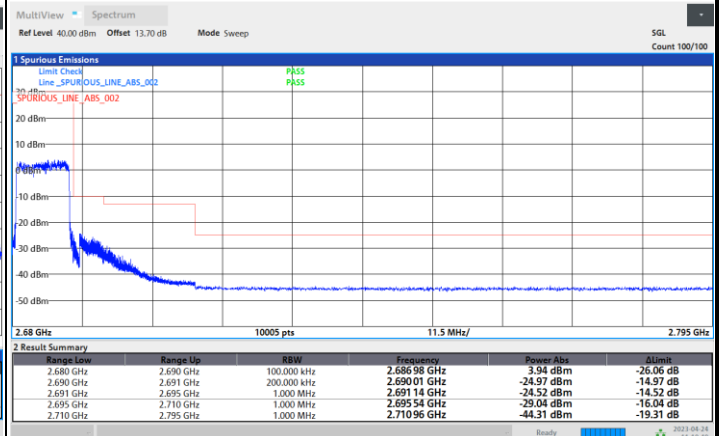

Lowest Band Edge / Full RB

Highest Band Edge / Full RB

FR1 n41 / 10MHz / CP OFDM / 64QAM

Lowest Band Edge / 1RB0

Highest Band Edge / 1RBmax

Lowest Band Edge / Full RB

Highest Band Edge / Full RB

FR1 n41 / 10MHz / CP OFDM / 256QAM

Lowest Band Edge / 1RB0

Highest Band Edge / 1RBmax

Lowest Band Edge / Full RB

Highest Band Edge / Full RB

FR1 n41 / 15MHz / CP OFDM / QPSK

Lowest Band Edge / Full RB

Highest Band Edge / Full RB

FR1 n41 / 15MHz / CP OFDM / 16QAM