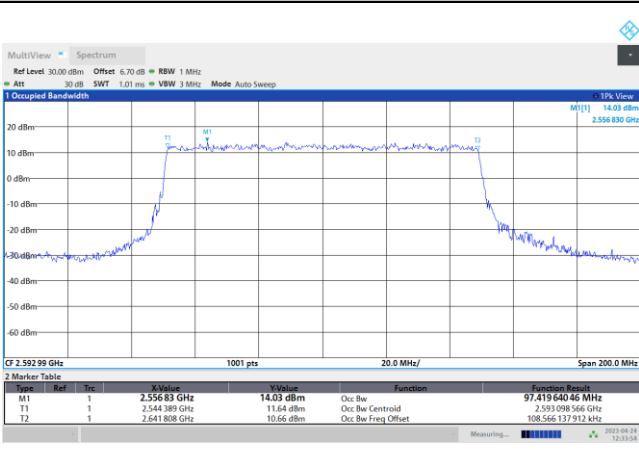

64QAM

256QAM

FR1 n41 / 100MHz / CP OFDM / Middle Channel / Full RB

QPSK

16QAM

64QAM

256QAM

Conducted Band Edge