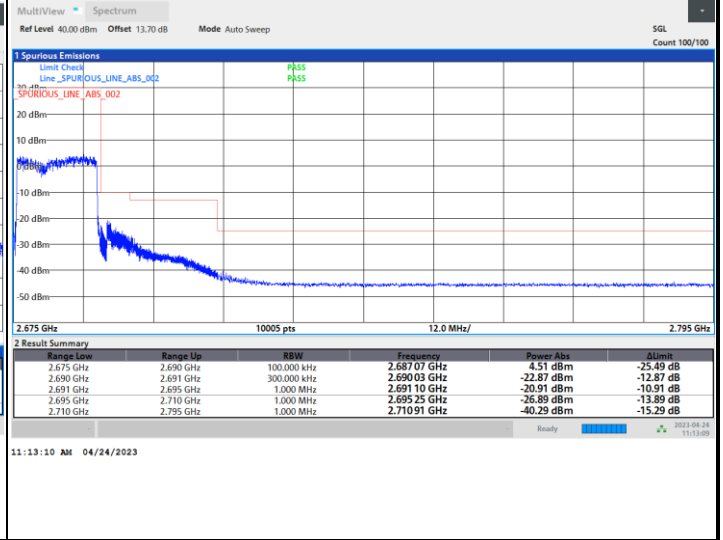

Lowest Band Edge / 1RB0

Highest Band Edge / 1RBmax

Lowest Band Edge / Full RB

Highest Band Edge / Full RB

FR1 n41 / 15MHz / CP OFDM / QPSK

Lowest Band Edge / Full RB

Highest Band Edge / Full RB

FR1 n41 / 15MHz / CP OFDM / 16QAM

Lowest Band Edge / Full RB

Highest Band Edge / Full RB

FR1 n41 / 15MHz / CP OFDM / 64QAM

Lowest Band Edge / Full RB

Highest Band Edge / Full RB

FR1 n41 / 15MHz / CP OFDM / 256QAM

Lowest Band Edge / Full RB

Highest Band Edge / Full RB

FR1 n41 / 20MHz / CP OFDM / QPSK

Lowest Band Edge / Full RB

Highest Band Edge / Full RB

FR1 n41 / 20MHz / CP OFDM / 16QAM

Lowest Band Edge / Full RB

Highest Band Edge / Full RB