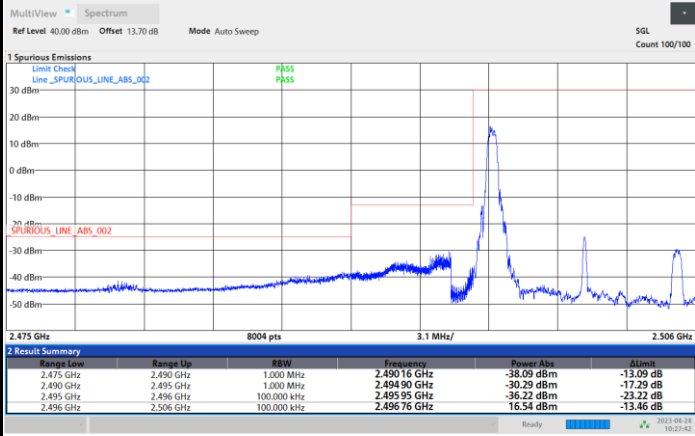

Lowest Band Edge / Full RB

Highest Band Edge / Full RB

FR1 n41 / 10MHz / CP OFDM / 64QAM

Lowest Band Edge / 1RB0

Highest Band Edge / 1RBmax

Lowest Band Edge / Full RB

Highest Band Edge / Full RB

FR1 n41 / 10MHz / CP OFDM / 256QAM

Lowest Band Edge / 1RB0

Highest Band Edge / 1RBmax

Lowest Band Edge / Full RB

Highest Band Edge / Full RB

FR1 n41 / 15MHz / CP OFDM / QPSK

Lowest Band Edge / Full RB

Highest Band Edge / Full RB

FR1 n41 / 15MHz / CP OFDM / 16QAM