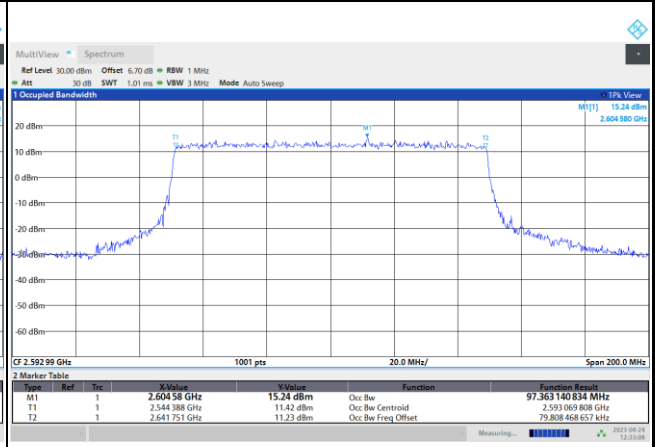

FR1 n41 / 100MHz / CP OFDM / Middle Channel / Full RB

QPSK

16QAM