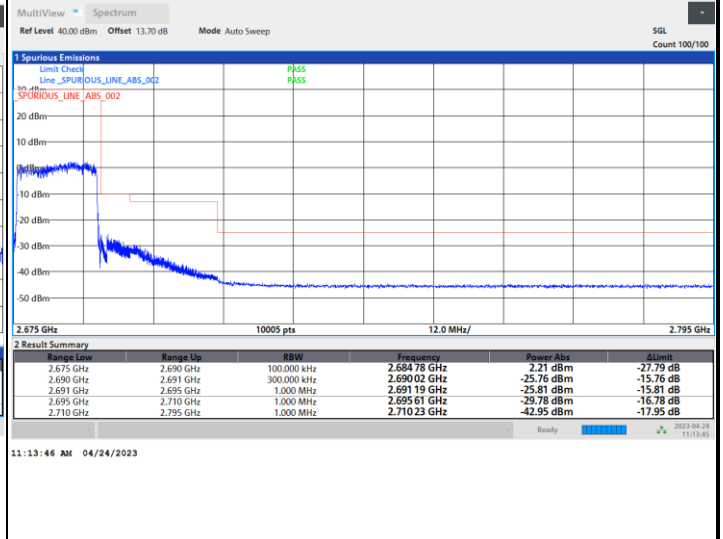

Lowest Band Edge / 1RB0

Highest Band Edge / 1RBmax

Lowest Band Edge / Full RB

Highest Band Edge / Full RB

FR1 n41 / 15MHz / CP OFDM / QPSK

Lowest Band Edge / Full RB

Highest Band Edge / Full RB

FR1 n41 / 15MHz / CP OFDM / 16QAM

Lowest Band Edge / Full RB

Highest Band Edge / Full RB

FR1 n41 / 15MHz / CP OFDM / 64QAM

Lowest Band Edge / Full RB

Highest Band Edge / Full RB

FR1 n41 / 15MHz / CP OFDM / 256QAM

Lowest Band Edge / Full RB

Highest Band Edge / Full RB

FR1 n41 / 20MHz / CP OFDM / QPSK

Lowest Band Edge / Full RB

Highest Band Edge / Full RB

FR1 n41 / 20MHz / CP OFDM / 16QAM

Lowest Band Edge / Full RB

Highest Band Edge / Full RB