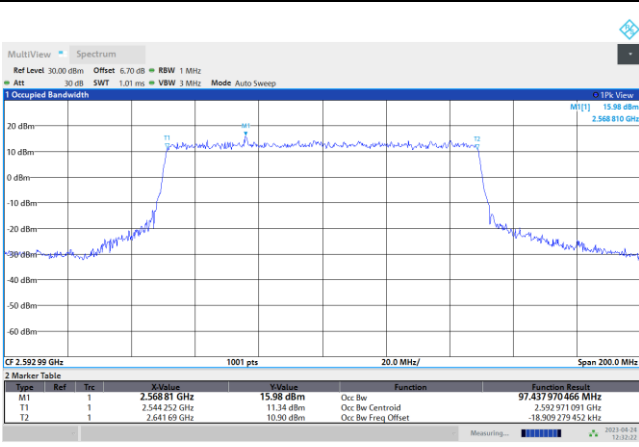

FR1 n41 / 100MHz / CP OFDM / Middle Channel / Full RB

QPSK

16QAM