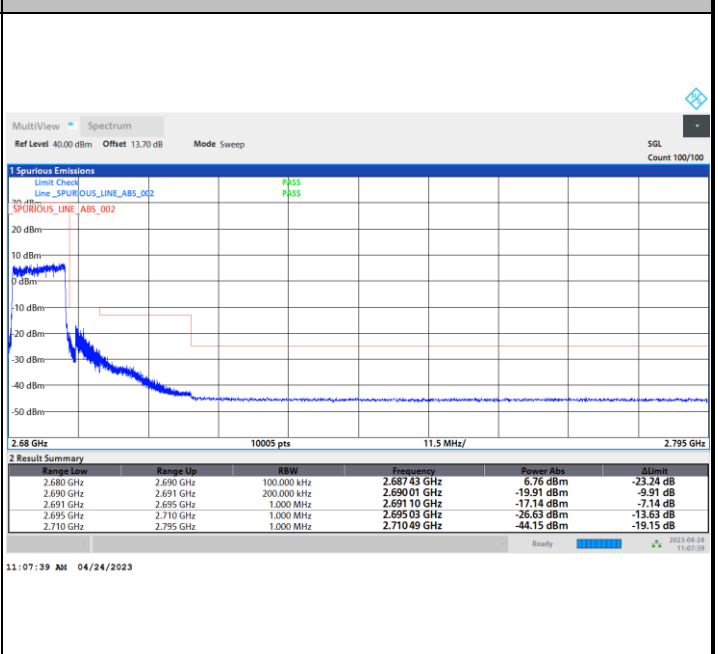

FR1 n41 / 10MHz / CP OFDM / QPSK

Lowest Band Edge / 1RB0

Highest Band Edge / 1RBmax

Lowest Band Edge / Full RB

Highest Band Edge / Full RB

FR1 n41 / 10MHz / CP OFDM / 16QAM

Lowest Band Edge / 1RB0

Highest Band Edge / 1RBmax

Lowest Band Edge / Full RB

Highest Band Edge / Full RB

FR1 n41 / 10MHz / CP OFDM / 64QAM

Lowest Band Edge / 1RB0

Highest Band Edge / 1RBmax

Lowest Band Edge / Full RB

Highest Band Edge / Full RB

FR1 n41 / 10MHz / CP OFDM / 256QAM