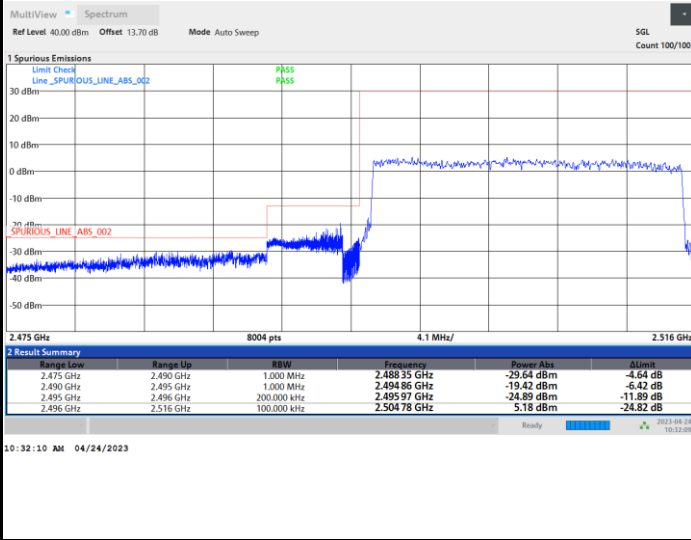

Lowest Band Edge / 1RB0

Highest Band Edge / 1RBmax

Lowest Band Edge / Full RB

Highest Band Edge / Full RB

FR1 n41 / 15MHz / CP OFDM / QPSK

Lowest Band Edge / Full RB

Highest Band Edge / Full RB

FR1 n41 / 15MHz / CP OFDM / 16QAM

Lowest Band Edge / Full RB

Highest Band Edge / Full RB

FR1 n41 / 15MHz / CP OFDM / 64QAM

Lowest Band Edge / Full RB

Highest Band Edge / Full RB

FR1 n41 / 15MHz / CP OFDM / 256QAM

Lowest Band Edge / Full RB

Highest Band Edge / Full RB

FR1 n41 / 20MHz / CP OFDM / QPSK

Lowest Band Edge / Full RB

Highest Band Edge / Full RB

FR1 n41 / 20MHz / CP OFDM / 16QAM

Lowest Band Edge / Full RB

Highest Band Edge / Full RB