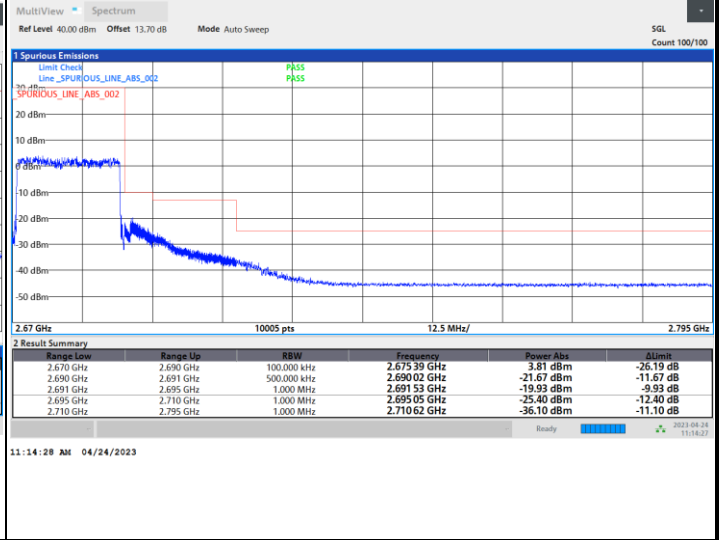

Lowest Band Edge / 1RB0

Highest Band Edge / 1RBmax

Lowest Band Edge / Full RB

Highest Band Edge / Full RB

FR1 n41 / 15MHz / CP OFDM / QPSK

Lowest Band Edge / Full RB

Highest Band Edge / Full RB

FR1 n41 / 15MHz / CP OFDM / 16QAM

Lowest Band Edge / Full RB

Highest Band Edge / Full RB

FR1 n41 / 15MHz / CP OFDM / 64QAM

Lowest Band Edge / Full RB

Highest Band Edge / Full RB

FR1 n41 / 15MHz / CP OFDM / 256QAM

Lowest Band Edge / Full RB

Highest Band Edge / Full RB

FR1 n41 / 20MHz / CP OFDM / QPSK

Lowest Band Edge / Full RB

Highest Band Edge / Full RB

FR1 n41 / 20MHz / CP OFDM / 16QAM

Lowest Band Edge / Full RB

Highest Band Edge / Full RB