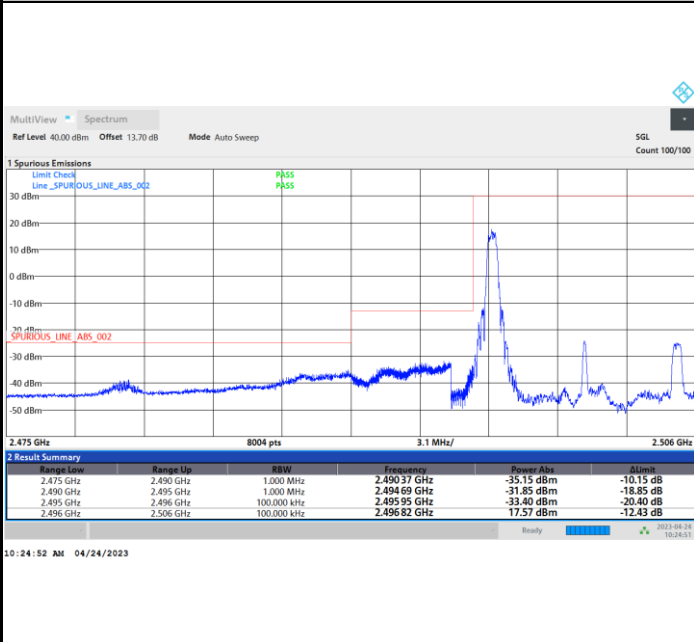

FR1 n41 / 10MHz / CP OFDM / QPSK

Lowest Band Edge / 1RB0

Highest Band Edge / 1RBmax

Lowest Band Edge / Full RB

Highest Band Edge / Full RB

FR1 n41 / 10MHz / CP OFDM / 16QAM

Lowest Band Edge / 1RB0

Highest Band Edge / 1RBmax