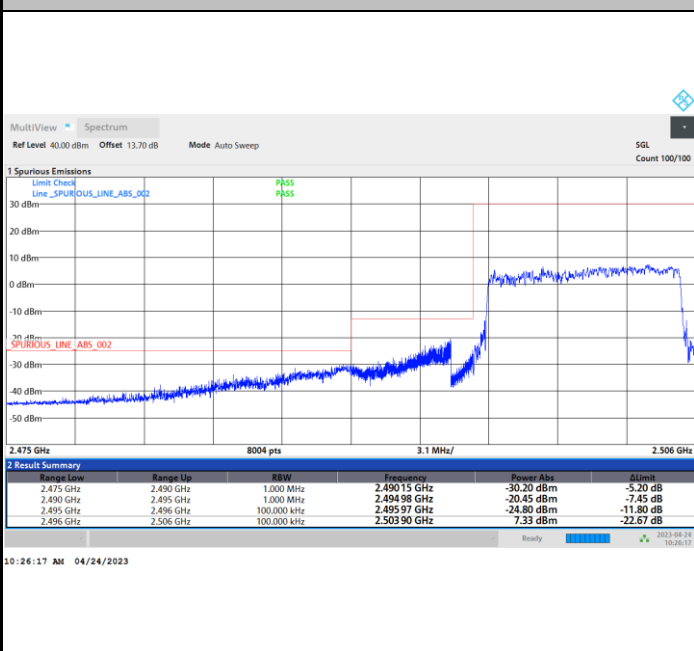

Lowest Band Edge / Full RB

Highest Band Edge / Full RB

FR1 n41 / 10MHz / CP OFDM / 64QAM

Lowest Band Edge / 1RB0

Highest Band Edge / 1RBmax

Lowest Band Edge / Full RB

Highest Band Edge / Full RB

FR1 n41 / 10MHz / CP OFDM / 256QAM

Lowest Band Edge / 1RB0

Highest Band Edge / 1RBmax

Lowest Band Edge / Full RB

Highest Band Edge / Full RB

FR1 n41 / 15MHz / CP OFDM / QPSK

Lowest Band Edge / Full RB

Highest Band Edge / Full RB

FR1 n41 / 15MHz / CP OFDM / 16QAM