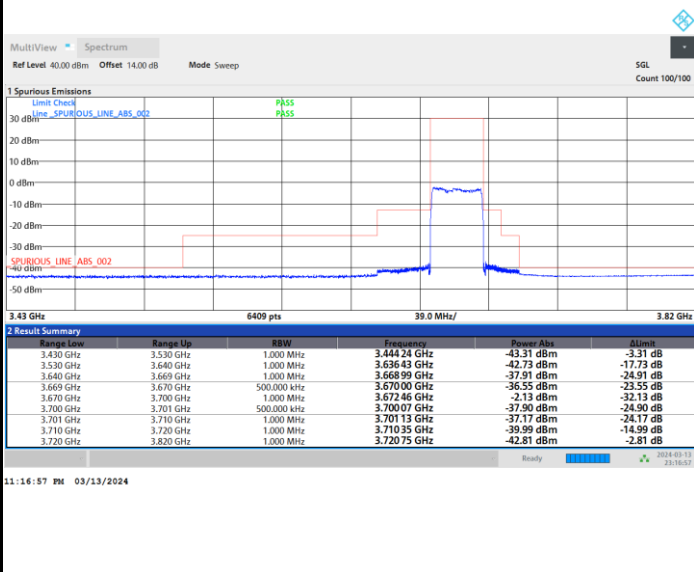

Lowest Channel

Full RB

FR1 n48 / 30MHz / CP OFDM / 256QAM

Middle Channel

Full RB

FR1 n48 / 30MHz / CP OFDM / 256QAM

Highest Channel

Full RB