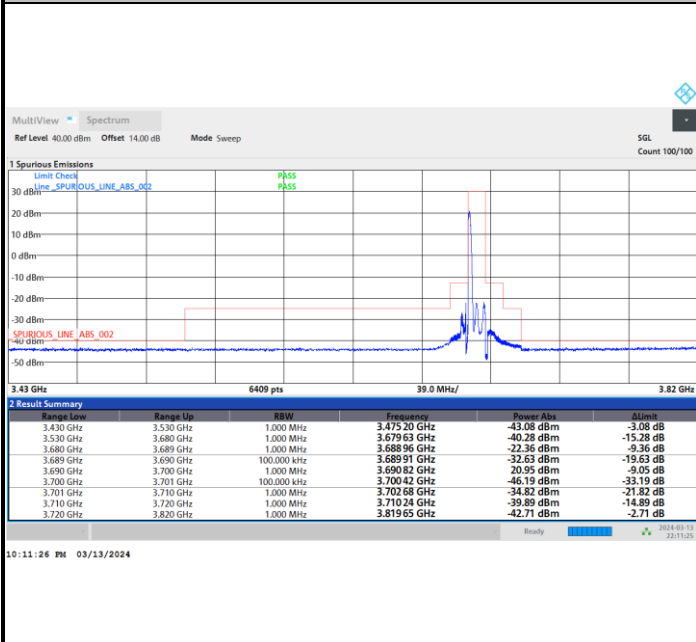

FR1 n48 / 10MHz / CP OFDM / 64QAM

Highest Channel

1RB0

1RBmax

Full RB

FR1 n48 / 10MHz / CP OFDM / 256QAM

Lowest Channel

1RB0