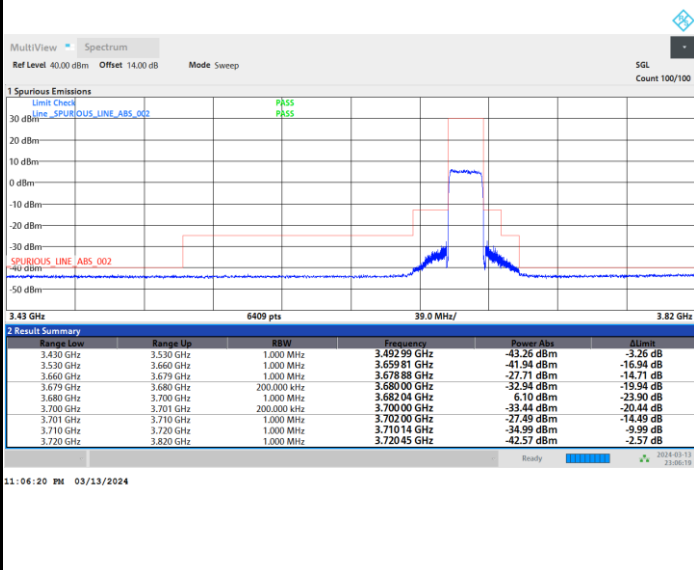

FR1 n48 / 20MHz / CP OFDM / 16QAM

Highest Channel

Full RB