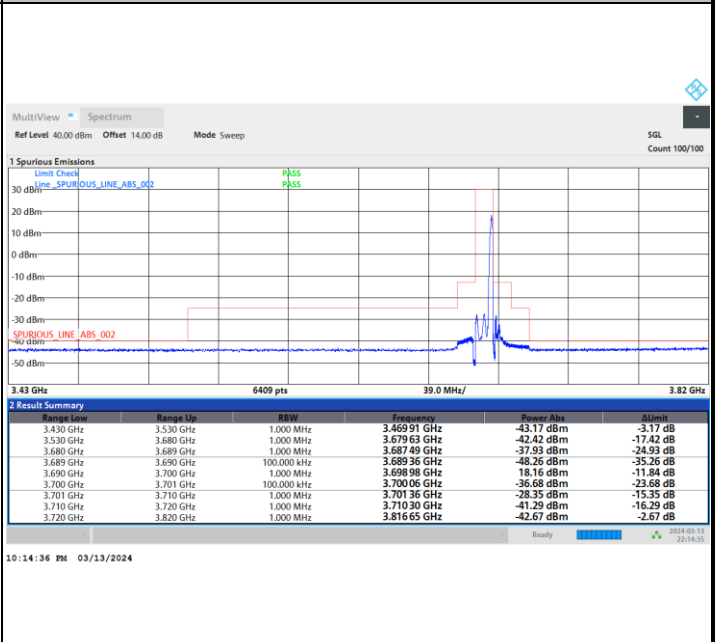

FR1 n48 / 10MHz / CP OFDM / 256QAM

Highest Channel

1RB0

1RBmax