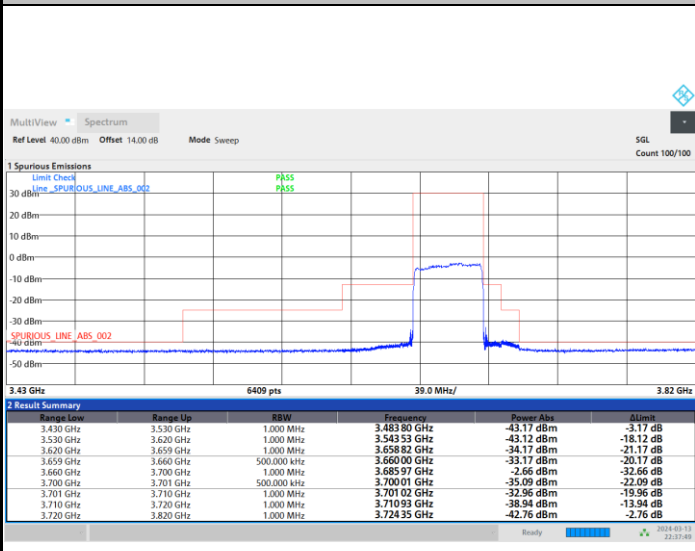

1RBmax

Full RB

FR1 n48 / 40MHz / CP OFDM / QPSK

Highest Channel

1RB0

1RBmax

Full RB

FR1 n48 / 40MHz / CP OFDM / 16QAM