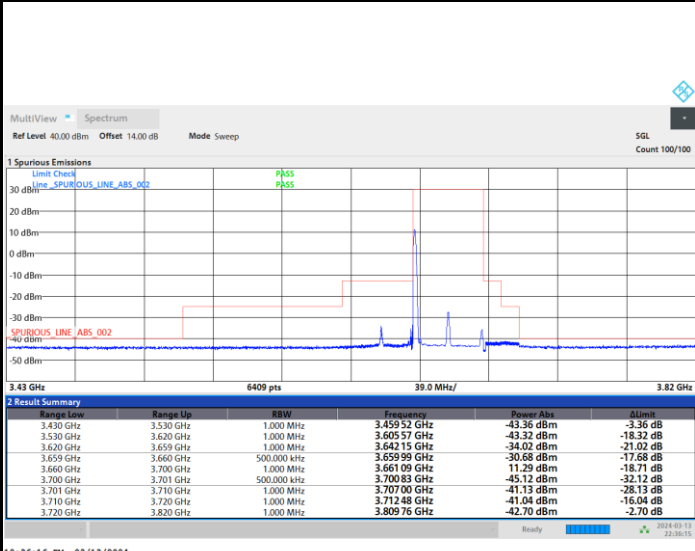

1RBmax

Full RB

FR1 n48 / 40MHz / CP OFDM / QPSK

Highest Channel

1RB0

1RBmax

Full RB

FR1 n48 / 40MHz / CP OFDM / 16QAM