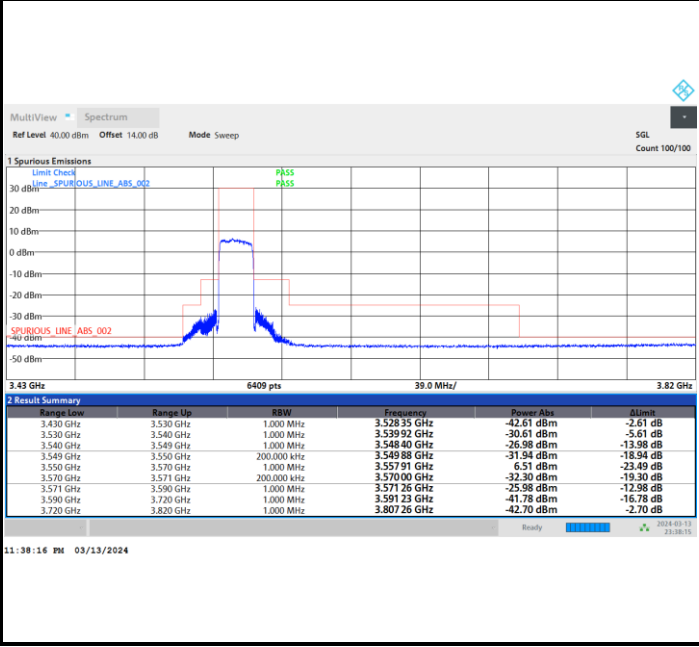

Highest Channel

Full RB

FR1 n48 / 20MHz / CP OFDM / 64QAM

Lowest Channel

Full RB

FR1 n48 / 20MHz / CP OFDM / 64QAM

Middle Channel

Full RB