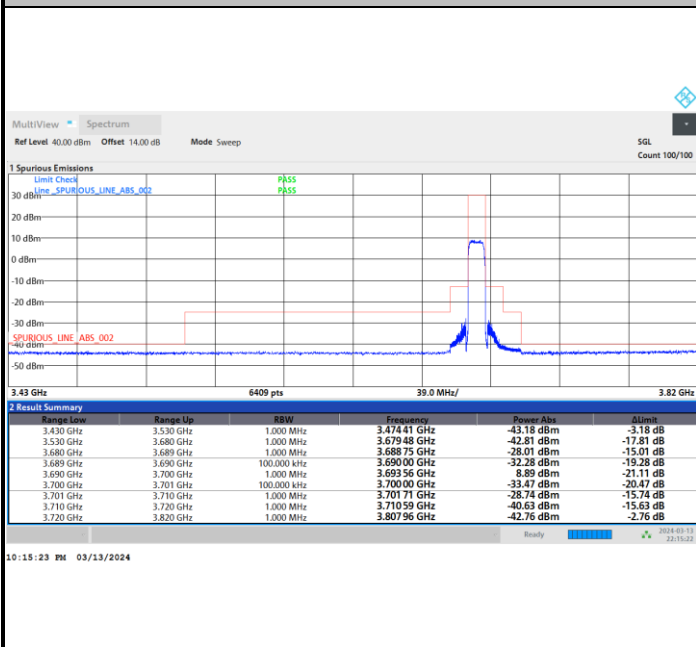

FR1 n48 / 10MHz / CP OFDM / 256QAM

Highest Channel

1RB0

1RBmax

Full RB