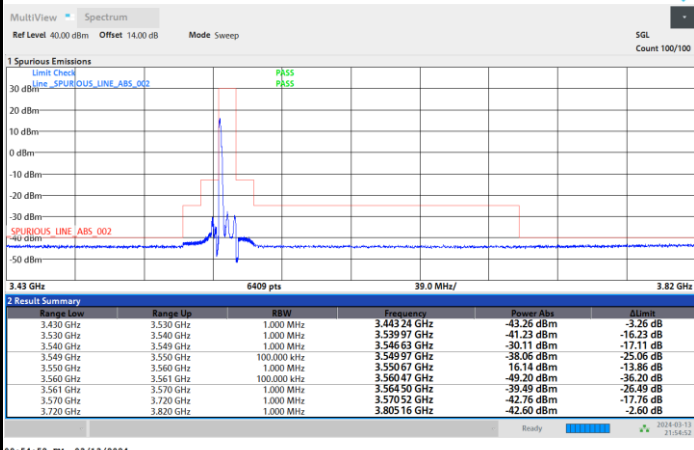

FR1 n48 / 10MHz / CP OFDM / 256QAM

Lowest Channel

1RB0

1RBmax