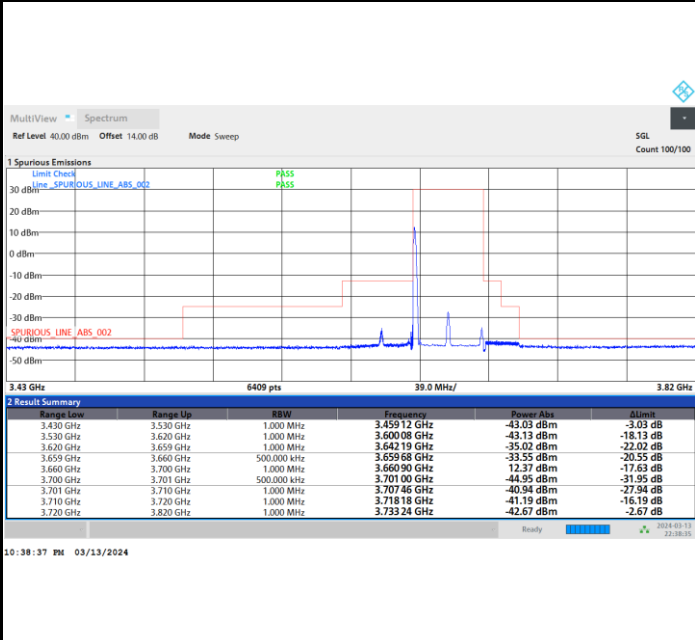

Full RB

FR1 n48 / 40MHz / CP OFDM / 16QAM

Highest Channel

1RB0

1RBmax

Full RB

FR1 n48 / 40MHz / CP OFDM / 64QAM

Lowest Channel