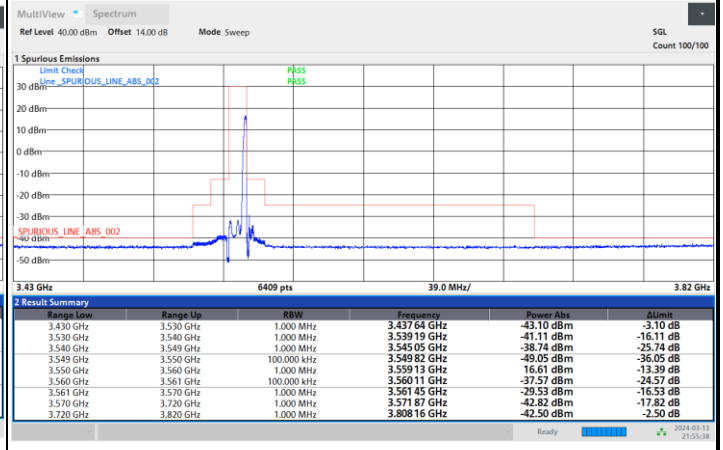

FR1 n48 / 10MHz / CP OFDM / 256QAM

Lowest Channel

1RB0

1RBmax