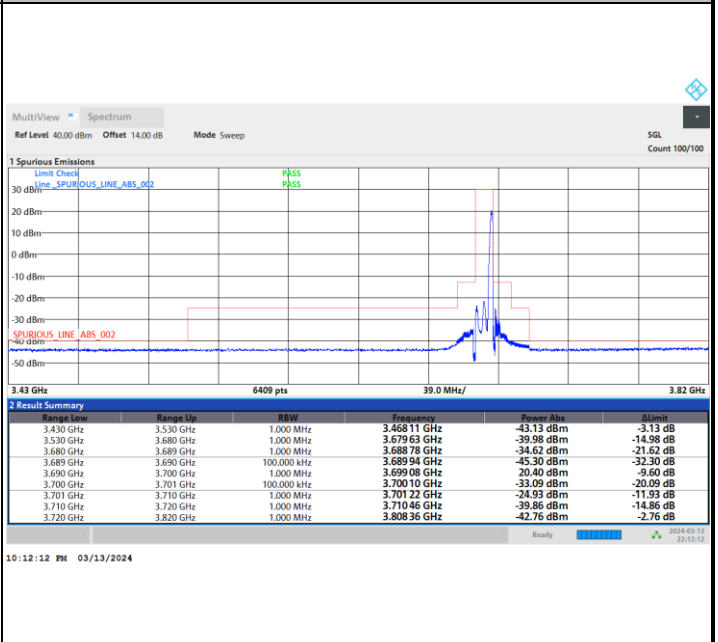

FR1 n48 / 10MHz / CP OFDM / 64QAM

Highest Channel

1RB0

1RBmax

Full RB

FR1 n48 / 10MHz / CP OFDM / 256QAM

Lowest Channel

1RB0