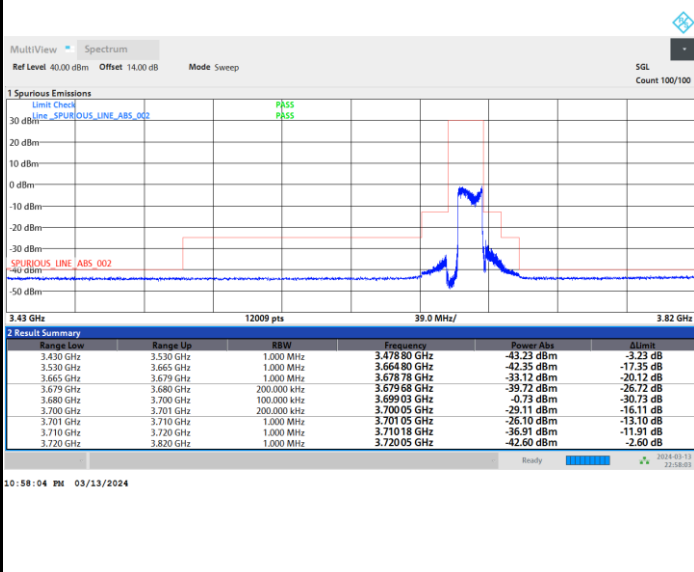

Lowest Channel

Full RB

FR1 n48 / 15MHz / CP OFDM / 256QAM

Middle Channel

Full RB

FR1 n48 / 15MHz / CP OFDM / 256QAM

Highest Channel

Full RB