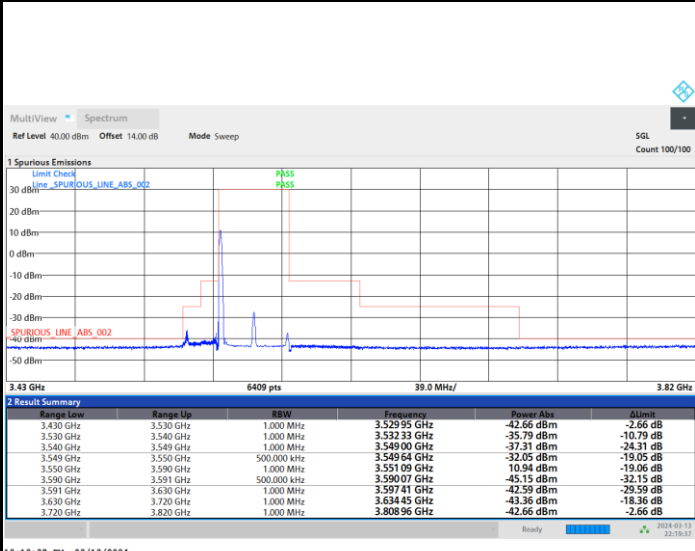

FR1 n48 / 40MHz / CP OFDM / 16QAM

Lowest Channel

1RB0

1RBmax