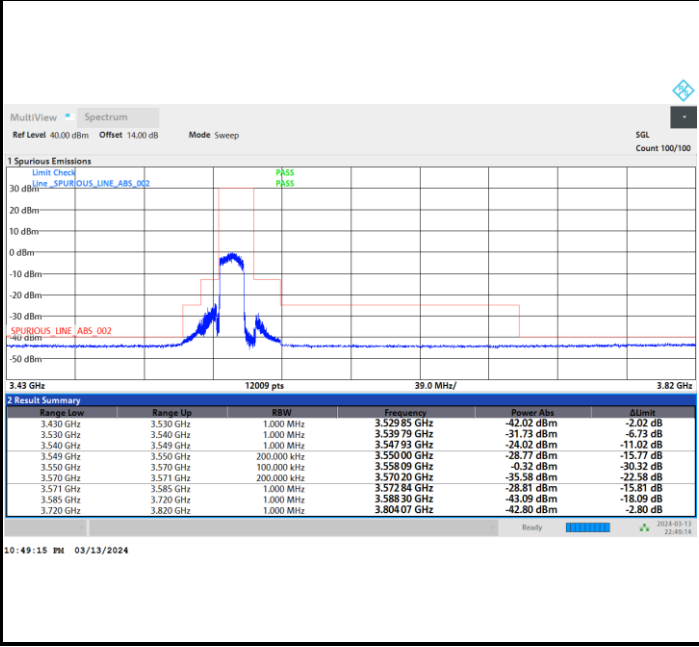

Highest Channel

1RB0

1RBmax

Full RB

FR1 n48 / 15MHz / CP OFDM / QPSK

Lowest Channel

Full RB

FR1 n48 / 15MHz / CP OFDM / QPSK