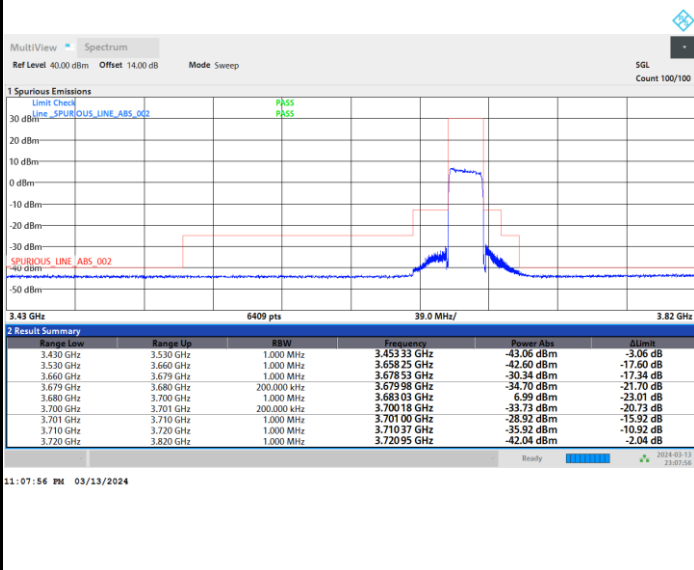

FR1 n48 / 20MHz / CP OFDM / 256QAM

Highest Channel

Full RB