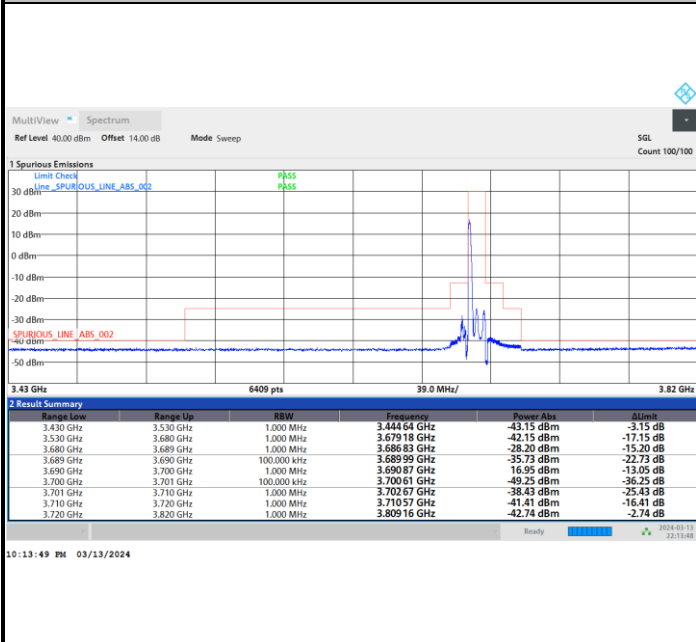

FR1 n48 / 10MHz / CP OFDM / 256QAM

Highest Channel

1RB0

1RBmax