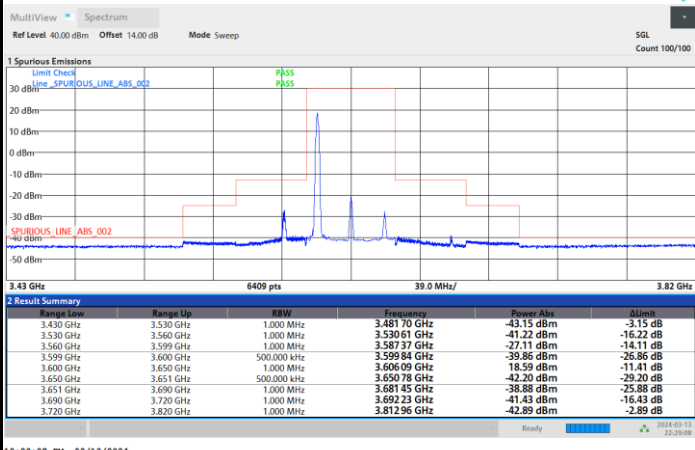

Lowest Channel

1RB0

1RBmax

Full RB

FR1 n48 / 40MHz / CP OFDM / 16QAM

Middle Channel

1RB0

1RBmax