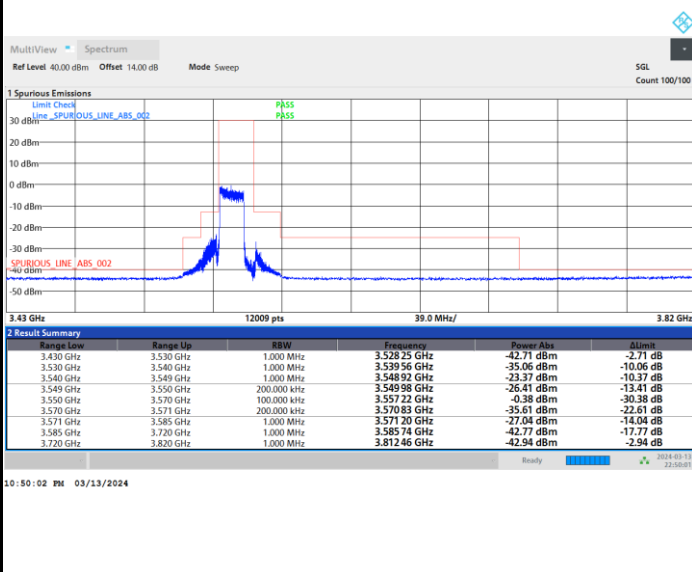

Middle Channel

Full RB

FR1 n48 / 15MHz / CP OFDM / QPSK

Highest Channel

Full RB

FR1 n48 / 15MHz / CP OFDM / 16QAM

Lowest Channel

Full RB