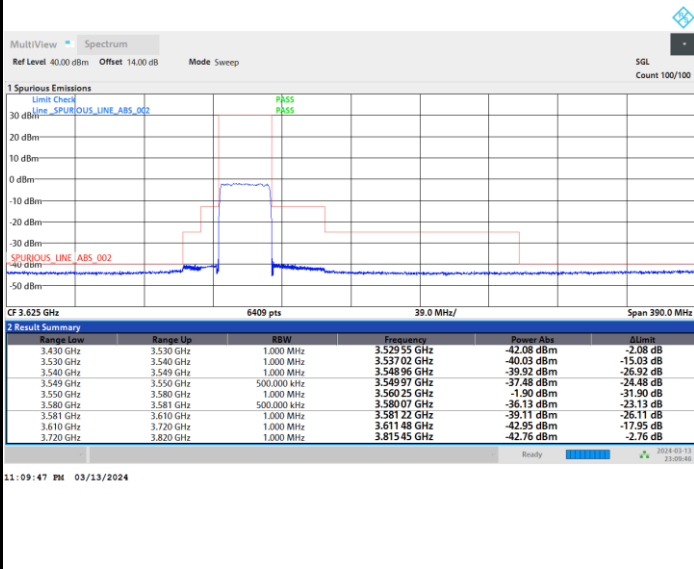

FR1 n48 / 30MHz / CP OFDM / 64QAM

Lowest Channel

Full RB