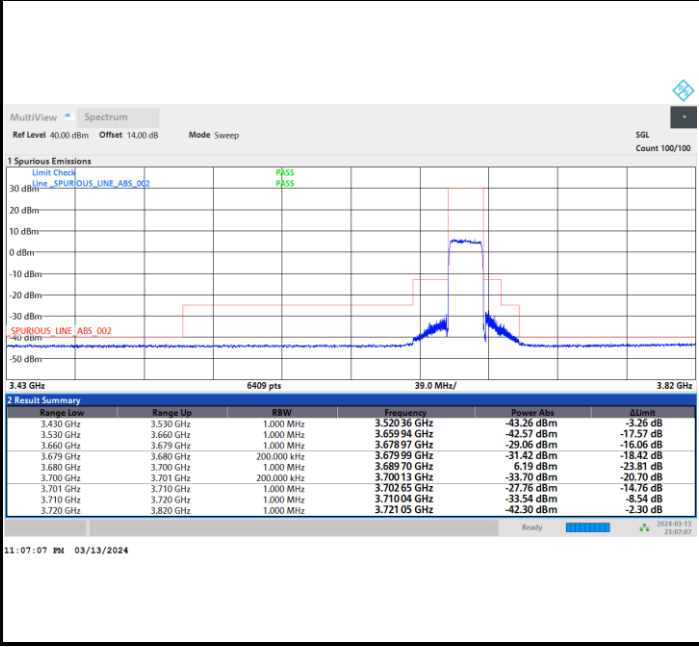

FR1 n48 / 20MHz / CP OFDM / 64QAM

Highest Channel

Full RB