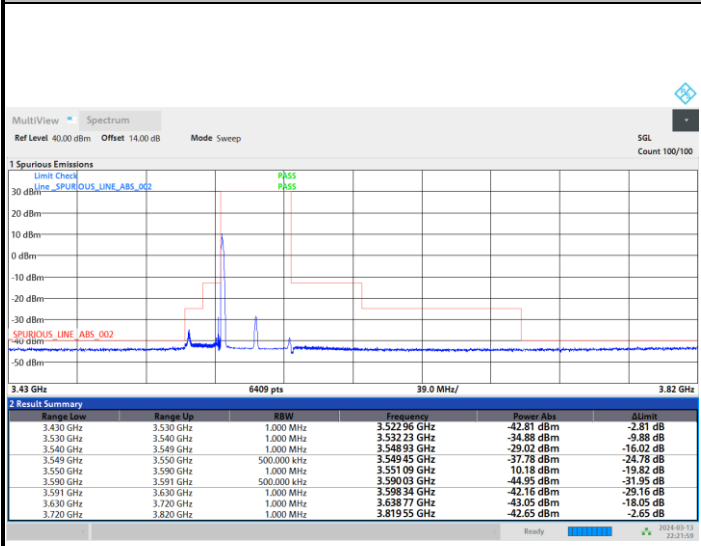

FR1 n48 / 40MHz / CP OFDM / 64QAM

Lowest Channel

1RB0

1RBmax