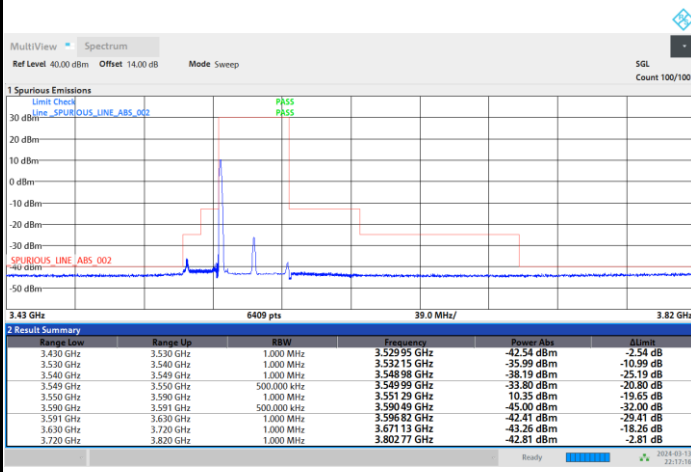

FR1 n48 / 40MHz / CP OFDM / QPSK

Lowest Channel

1RB0

1RBmax