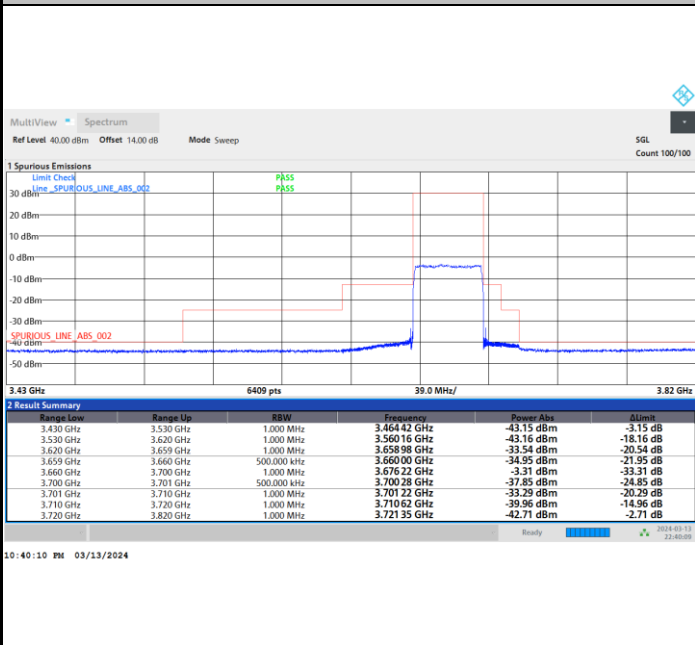

Full RB

FR1 n48 / 40MHz / CP OFDM / 16QAM

Highest Channel

1RB0

1RBmax

Full RB

FR1 n48 / 40MHz / CP OFDM / 64QAM

Lowest Channel

1RB0

1RBmax

Full RB