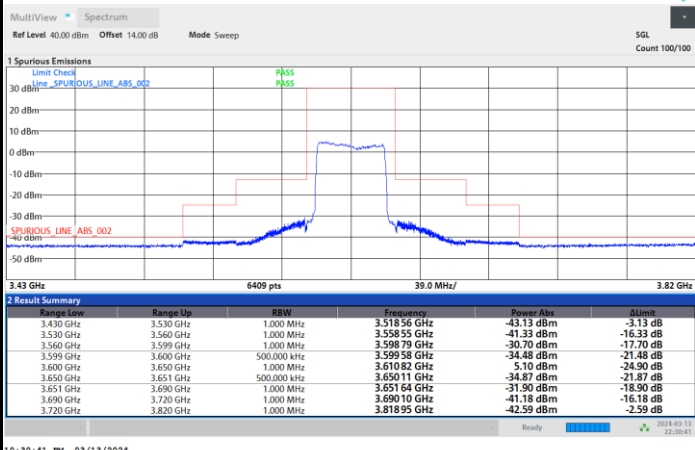

FR1 n48 / 40MHz / CP OFDM / 16QAM

Middle Channel

1RB0

1RBmax

Full RB