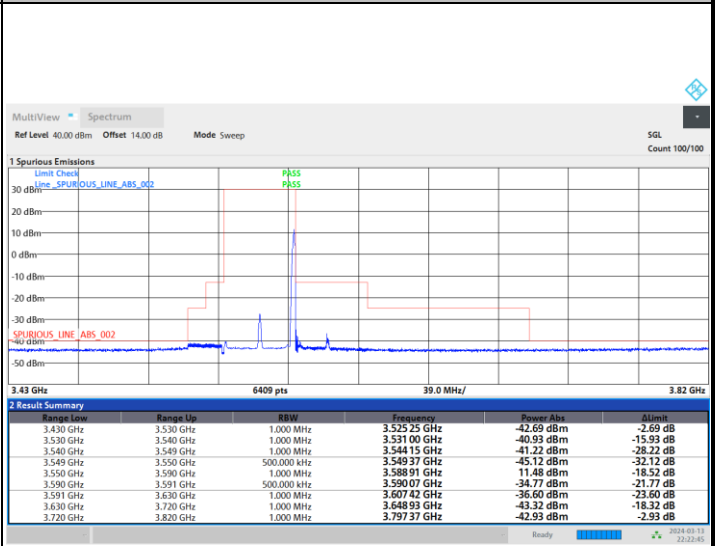

FR1 n48 / 40MHz / CP OFDM / 64QAM

Lowest Channel

1RB0

1RBmax