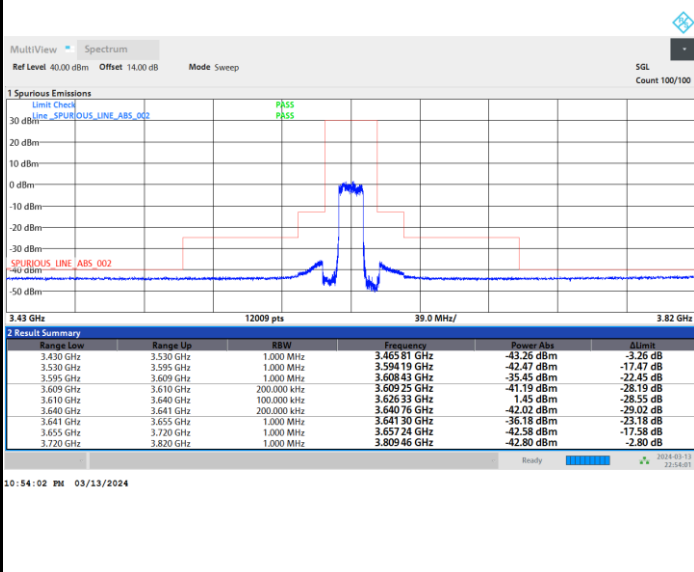

FR1 n48 / 15MHz / CP OFDM / 64QAM

Middle Channel

Full RB