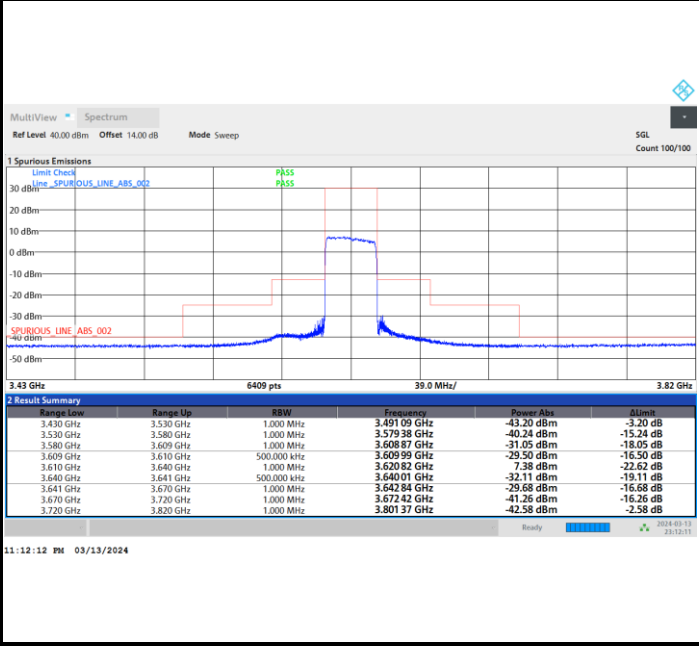

FR1 n48 / 30MHz / CP OFDM / 16QAM

Middle Channel

Full RB