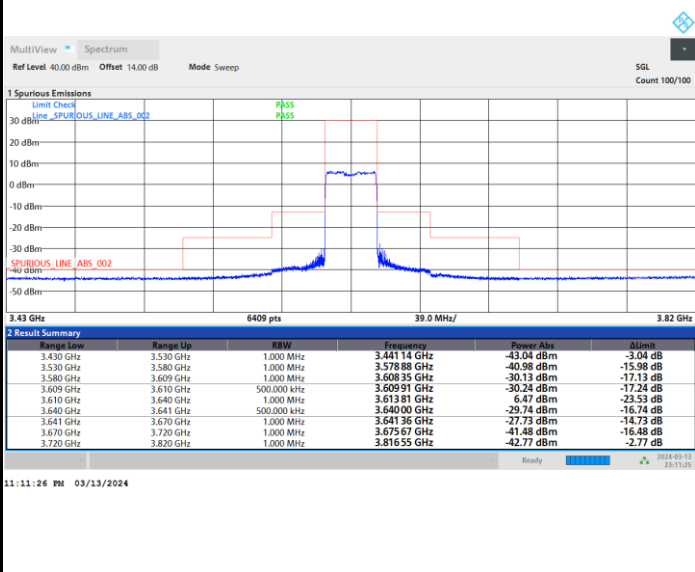

FR1 n48 / 30MHz / CP OFDM / QPSK

Middle Channel

Full RB