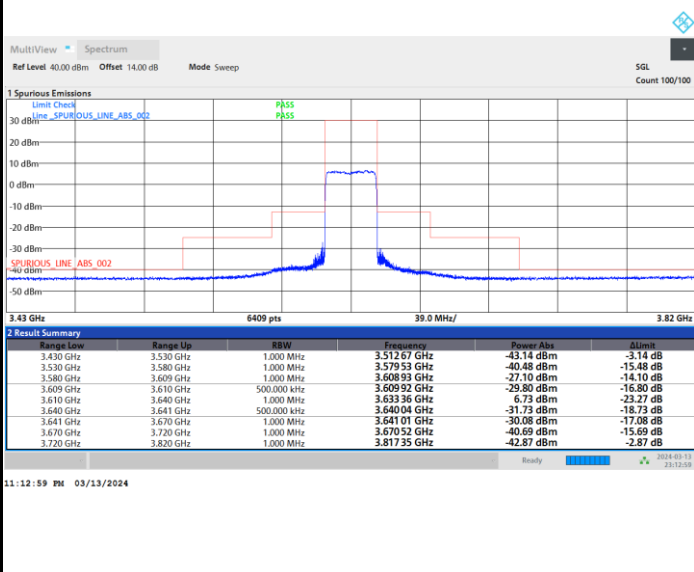

FR1 n48 / 30MHz / CP OFDM / 64QAM

Middle Channel

Full RB