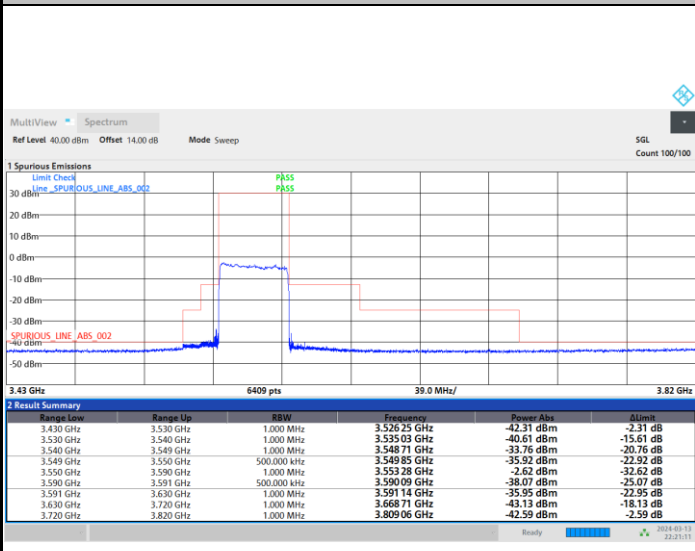

FR1 n48 / 40MHz / CP OFDM / 16QAM

Lowest Channel

1RB0

1RBmax

Full RB