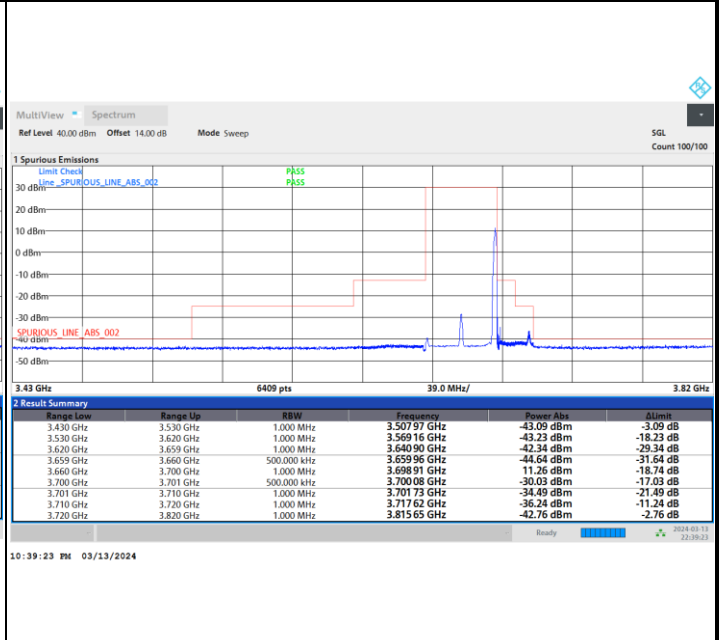

Full RB

FR1 n48 / 40MHz / CP OFDM / 16QAM

Highest Channel

1RB0

1RBmax

Full RB

FR1 n48 / 40MHz / CP OFDM / 64QAM

Lowest Channel