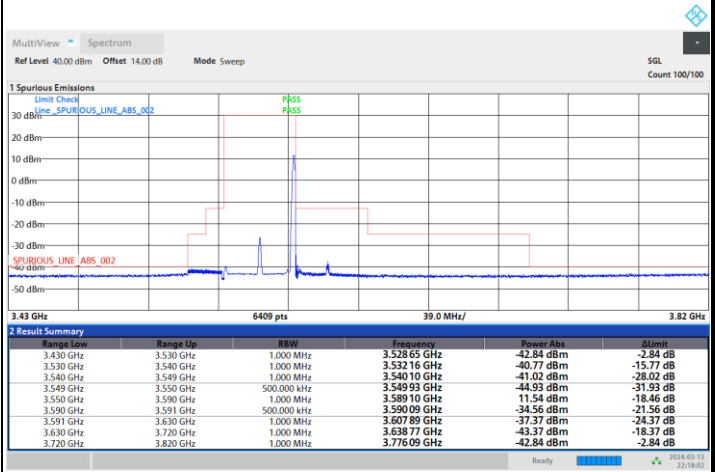

FR1 n48 / 40MHz / CP OFDM / QPSK

Lowest Channel

1RB0

1RBmax