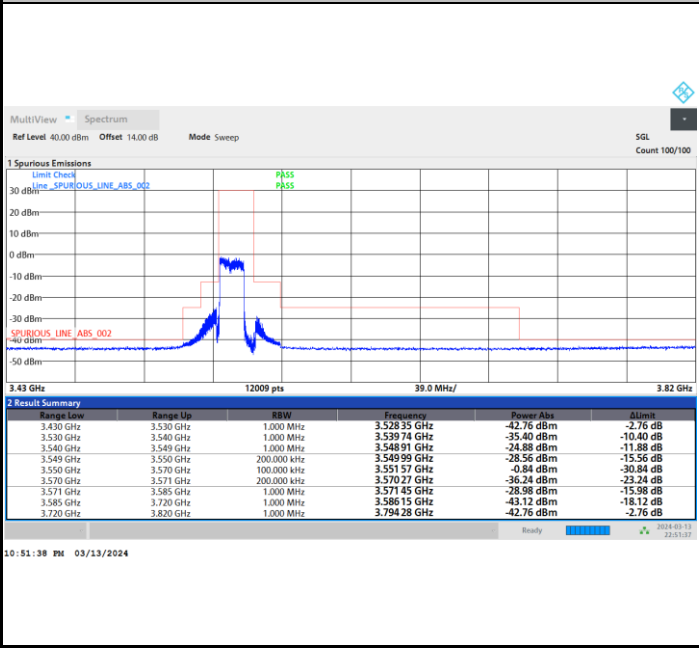

FR1 n48 / 15MHz / CP OFDM / 256QAM

Lowest Channel

Full RB