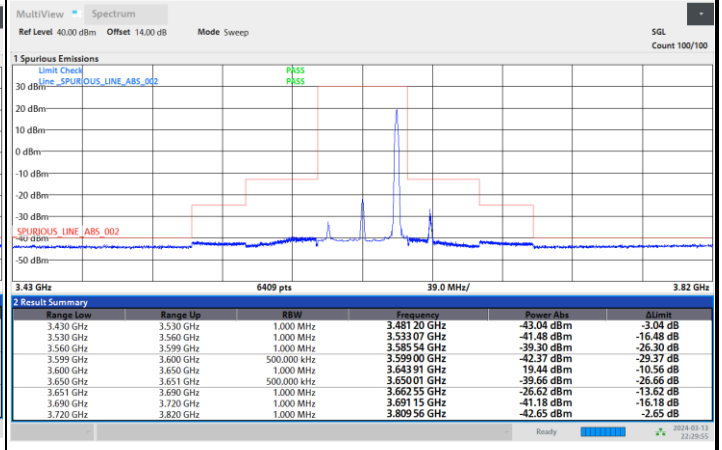

Lowest Channel

1RB0

1RBmax

Full RB

FR1 n48 / 40MHz / CP OFDM / 16QAM

Middle Channel

1RB0

1RBmax