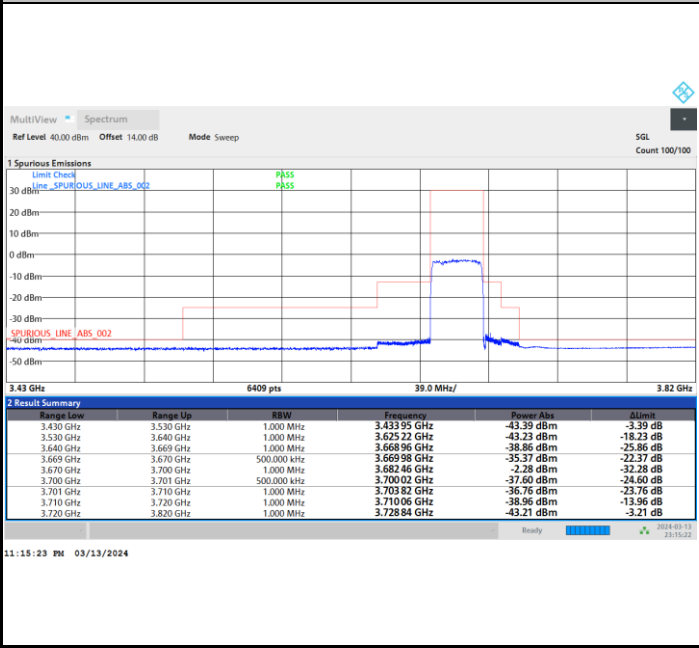

FR1 n48 / 30MHz / CP OFDM / 16QAM

Middle Channel

Full RB

FR1 n48 / 30MHz / CP OFDM / 16QAM

Highest Channel

Full RB

FR1 n48 / 30MHz / CP OFDM / 64QAM

Lowest Channel