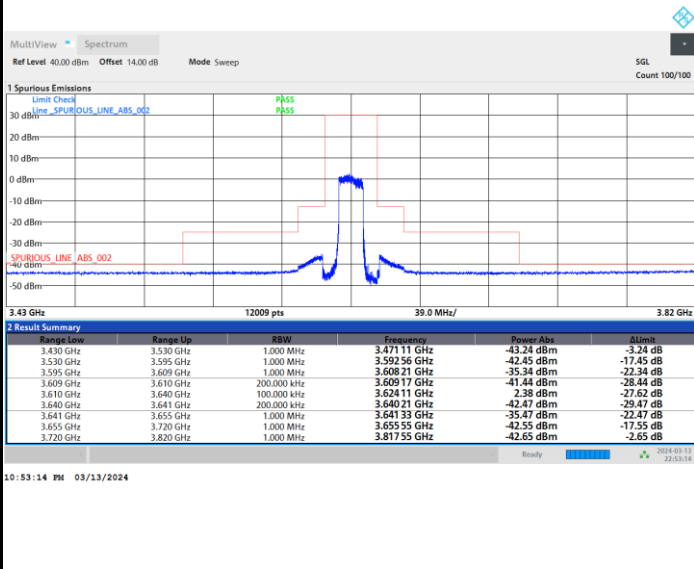

FR1 n48 / 15MHz / CP OFDM / 16QAM

Middle Channel

Full RB