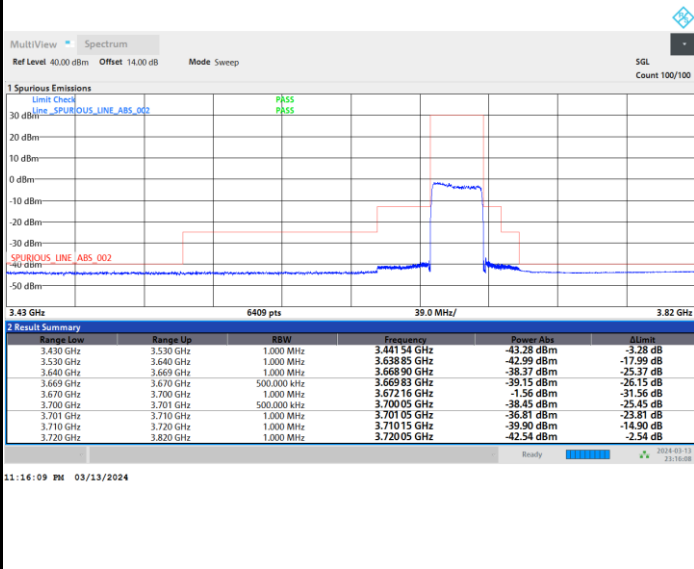

Full RB

FR1 n48 / 30MHz / CP OFDM / 64QAM

Middle Channel

Full RB

FR1 n48 / 30MHz / CP OFDM / 64QAM

Highest Channel

Full RB

FR1 n48 / 30MHz / CP OFDM / 256QAM