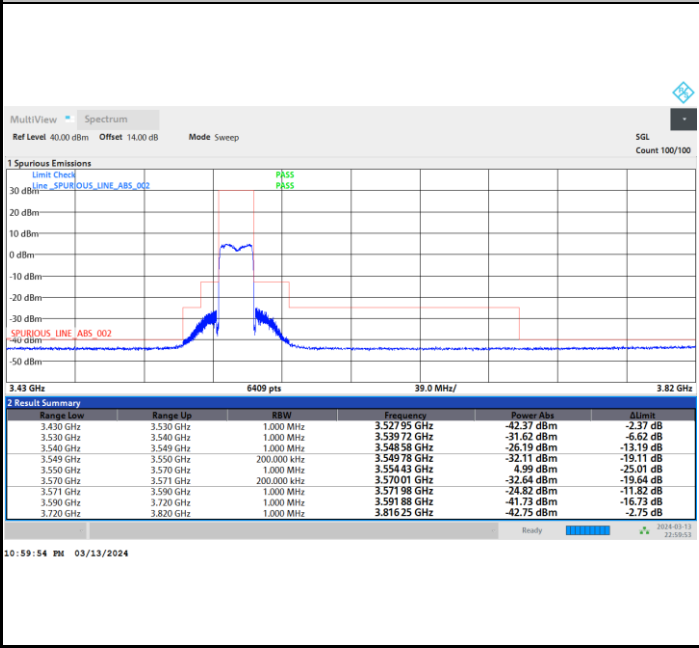

FR1 n48 / 20MHz / CP OFDM / 16QAM

Lowest Channel

Full RB