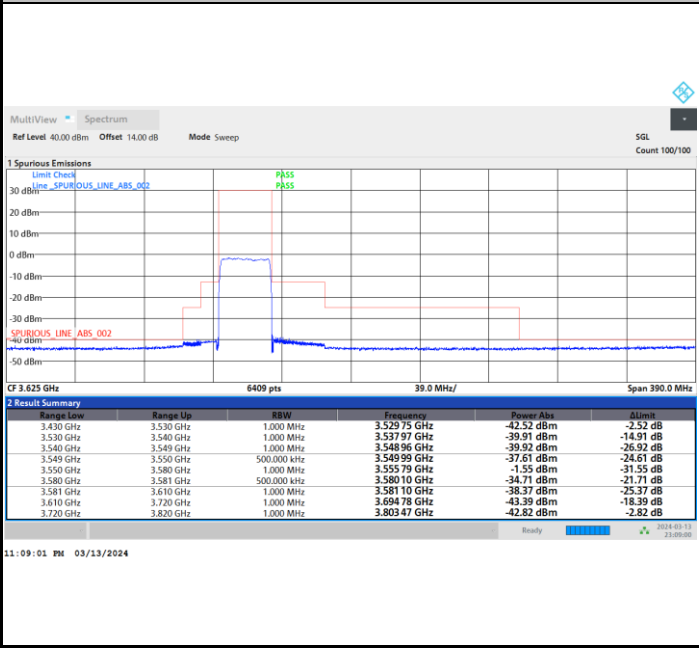

Middle Channel

Full RB

FR1 n48 / 30MHz / CP OFDM / QPSK

Highest Channel

Full RB

FR1 n48 / 30MHz / CP OFDM / 16QAM

Lowest Channel

Full RB