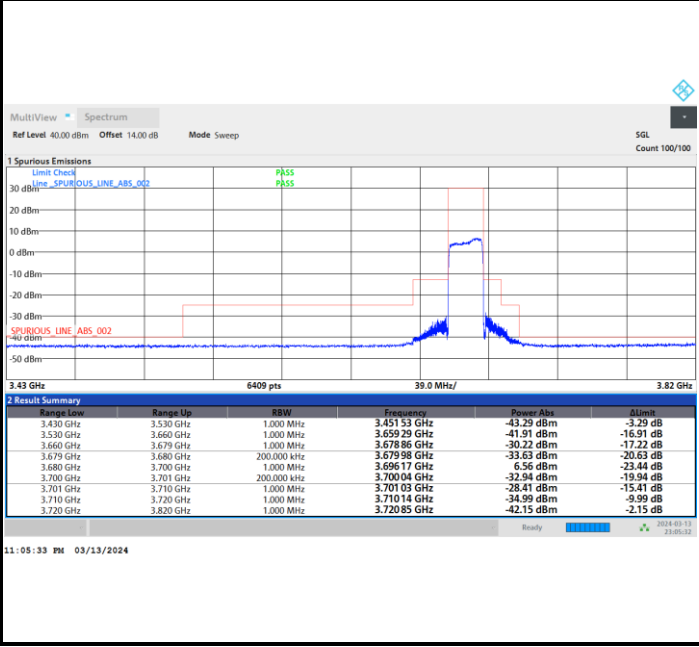

FR1 n48 / 20MHz / CP OFDM / QPSK

Highest Channel

Full RB