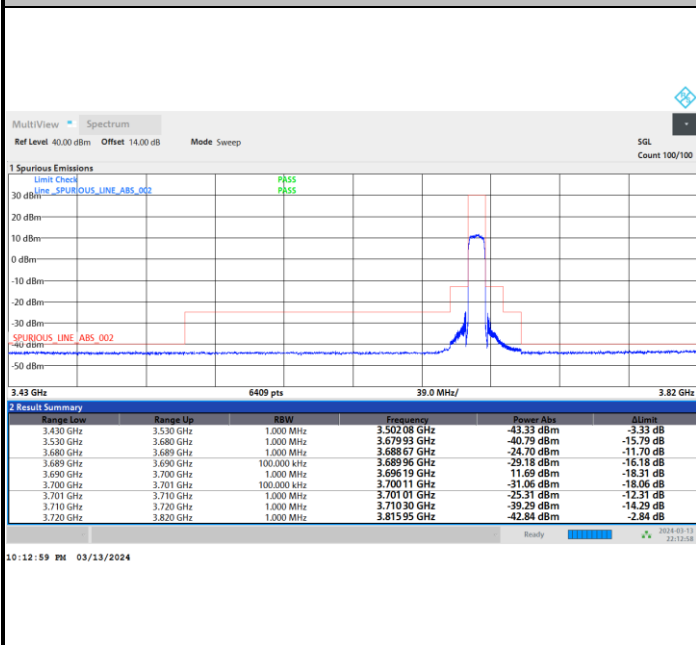

FR1 n48 / 10MHz / CP OFDM / 64QAM

Highest Channel

1RB0

1RBmax

Full RB

FR1 n48 / 10MHz / CP OFDM / 256QAM

Lowest Channel

1RB0