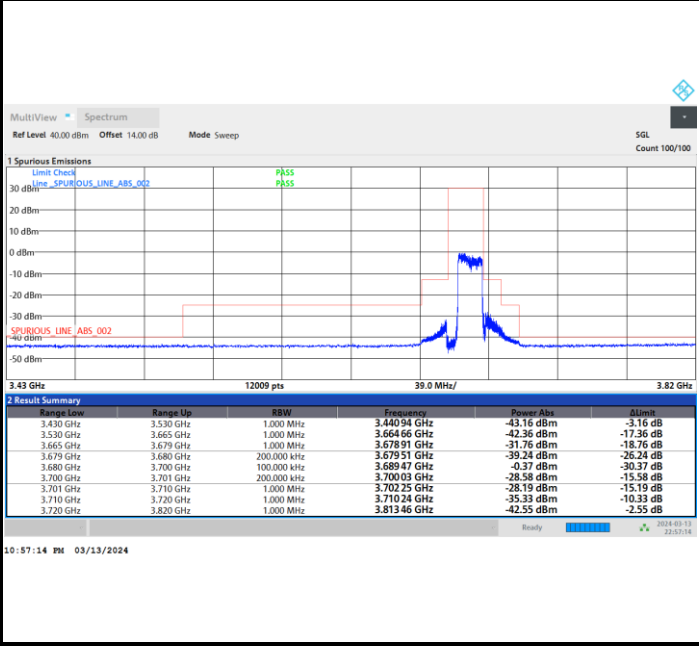

Full RB

FR1 n48 / 15MHz / CP OFDM / 64QAM

Middle Channel

Full RB

FR1 n48 / 15MHz / CP OFDM / 64QAM

Highest Channel

Full RB

FR1 n48 / 15MHz / CP OFDM / 256QAM