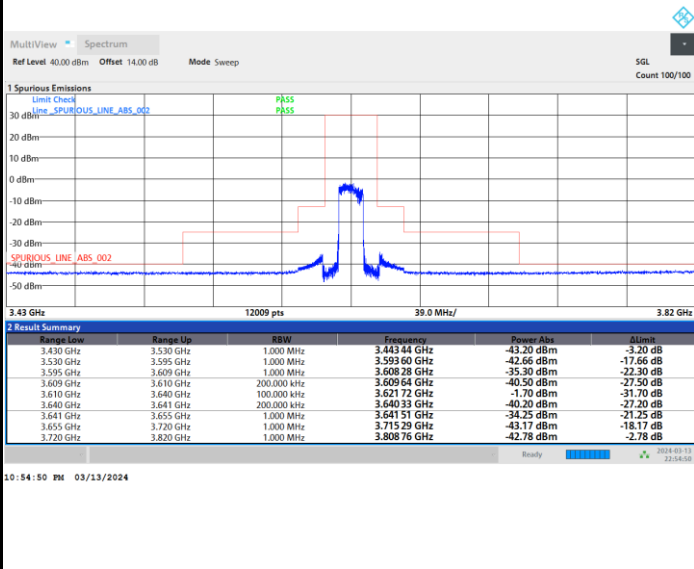

Lowest Channel

Full RB

FR1 n48 / 15MHz / CP OFDM / 256QAM

Middle Channel

Full RB

FR1 n48 / 15MHz / CP OFDM / 256QAM

Highest Channel

Full RB