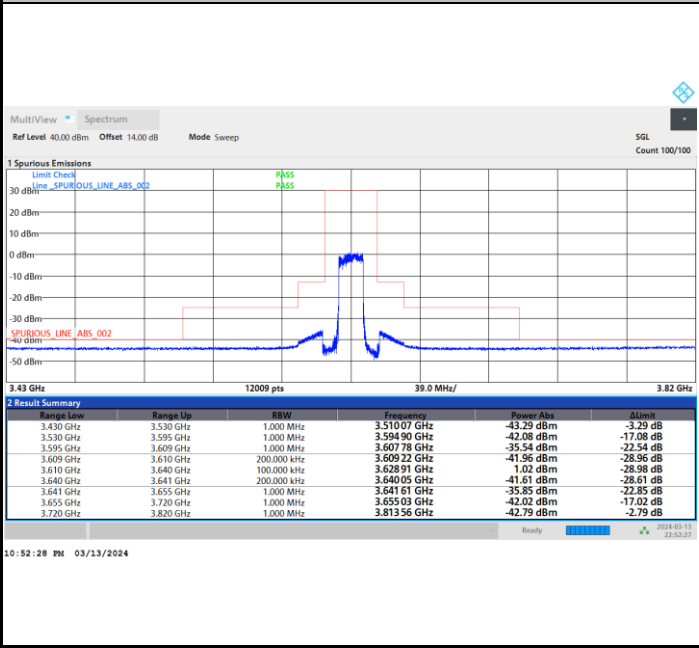

FR1 n48 / 15MHz / CP OFDM / QPSK

Middle Channel

Full RB