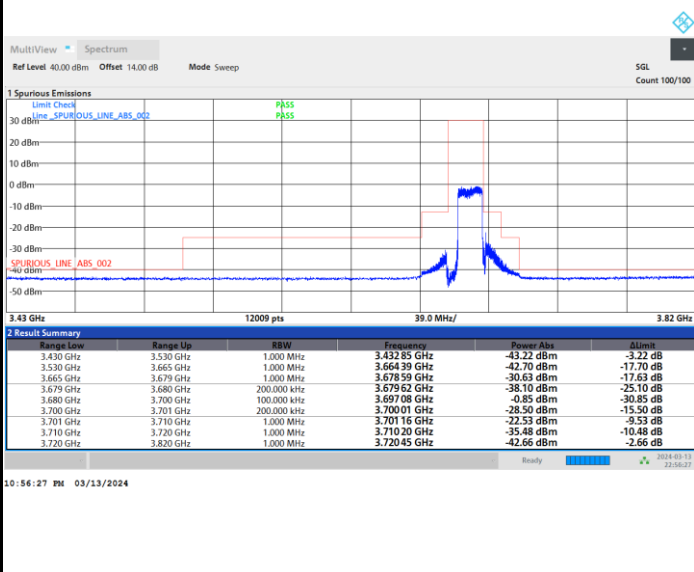

FR1 n48 / 15MHz / CP OFDM / 16QAM

Middle Channel

Full RB

FR1 n48 / 15MHz / CP OFDM / 16QAM

Highest Channel

Full RB

FR1 n48 / 15MHz / CP OFDM / 64QAM

Lowest Channel