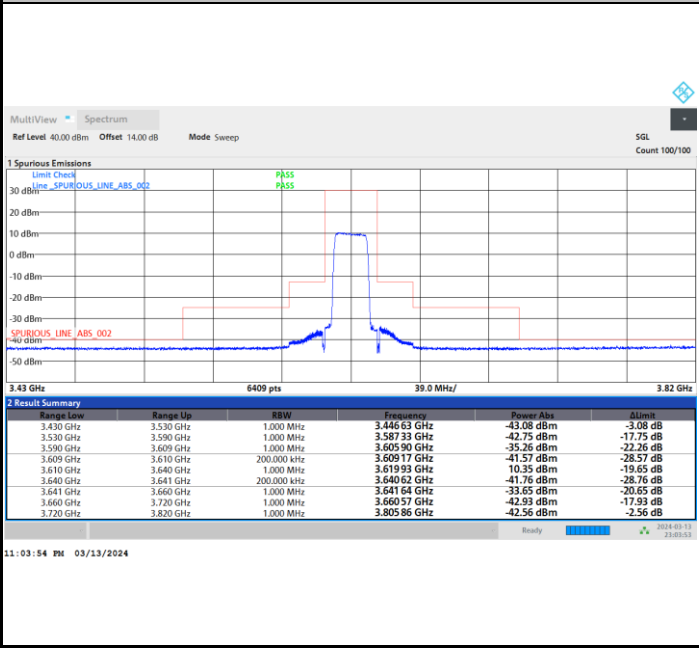

Highest Channel

Full RB

FR1 n48 / 20MHz / CP OFDM / 64QAM

Lowest Channel

Full RB

FR1 n48 / 20MHz / CP OFDM / 64QAM

Middle Channel

Full RB