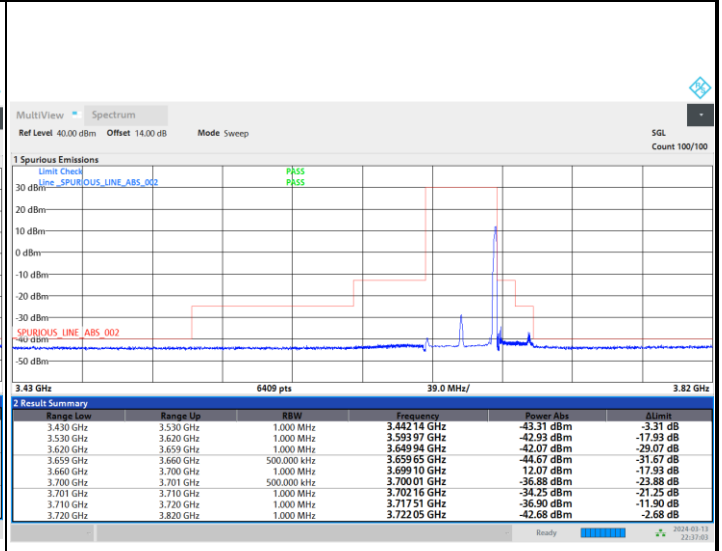

1RBmax

Full RB

FR1 n48 / 40MHz / CP OFDM / QPSK

Highest Channel

1RB0

1RBmax

Full RB

FR1 n48 / 40MHz / CP OFDM / 16QAM