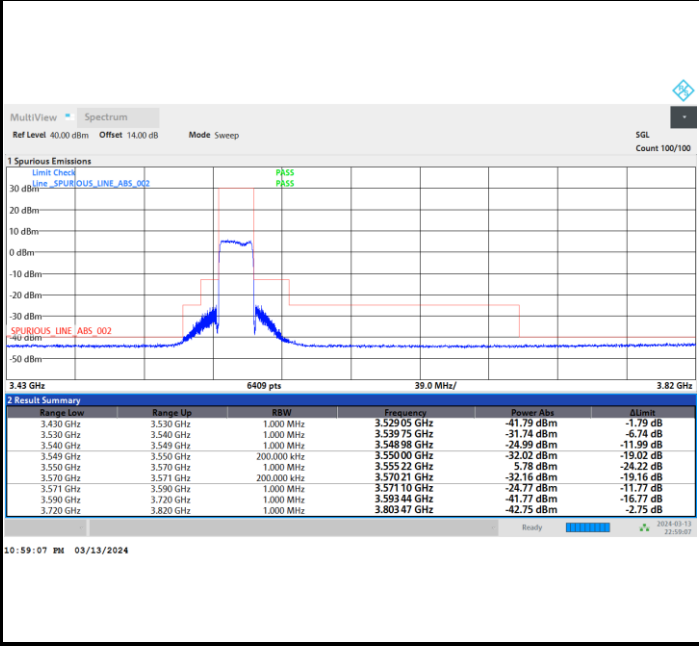

FR1 n48 / 20MHz / CP OFDM / QPSK

Lowest Channel

Full RB