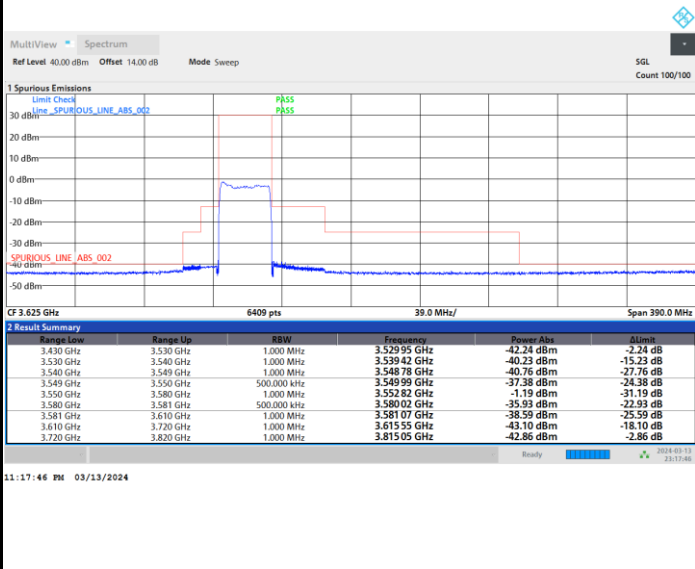

Full RB

FR1 n48 / 20MHz / CP OFDM / 256QAM

Highest Channel

Full RB

FR1 n48 / 30MHz / CP OFDM / QPSK

Lowest Channel

Full RB

FR1 n48 / 30MHz / CP OFDM / QPSK