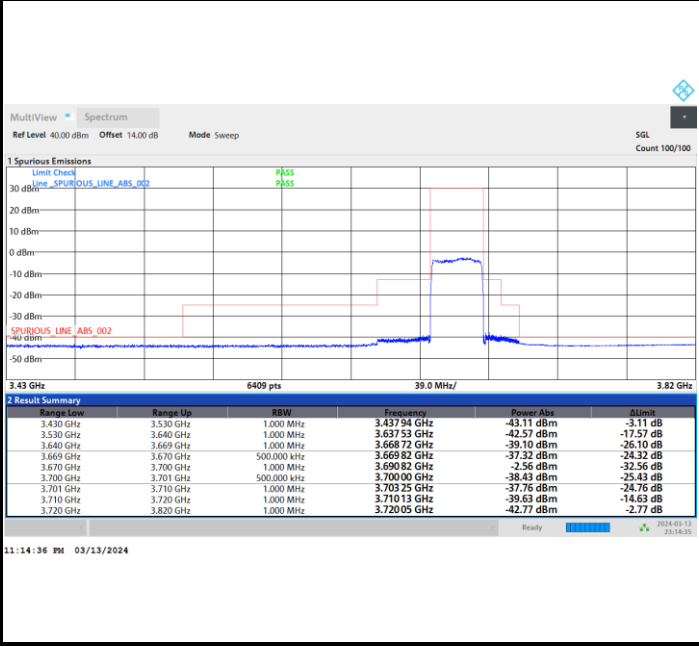

Middle Channel

Full RB

FR1 n48 / 30MHz / CP OFDM / QPSK

Highest Channel

Full RB

FR1 n48 / 30MHz / CP OFDM / 16QAM

Lowest Channel

Full RB