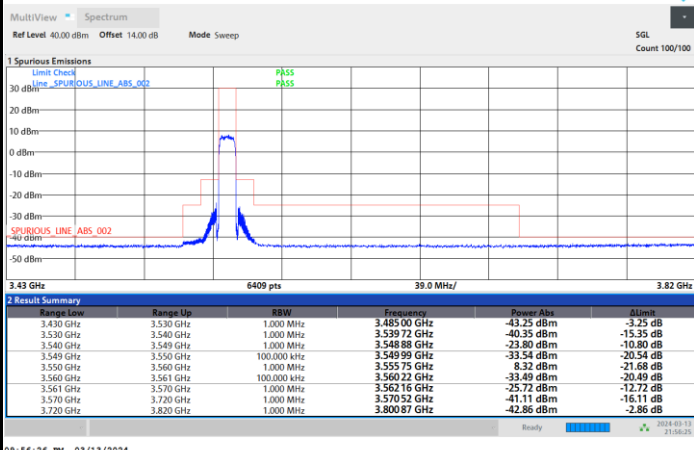

FR1 n48 / 10MHz / CP OFDM / 256QAM

Lowest Channel

1RB0

1RBmax

Full RB