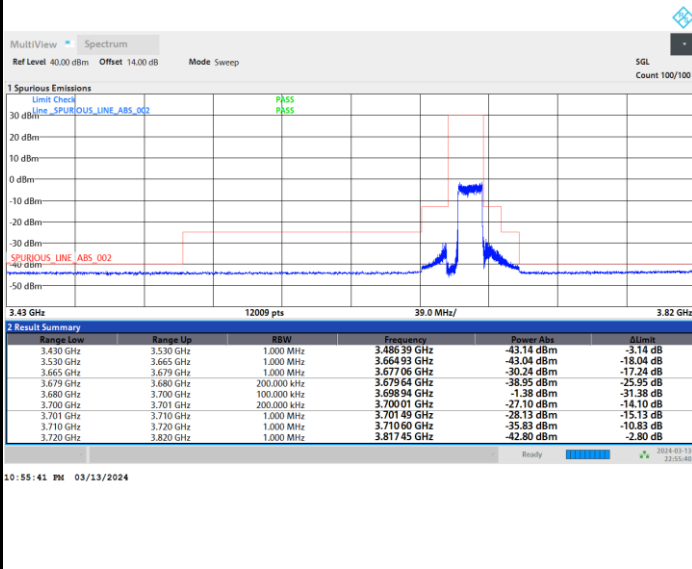

Middle Channel

Full RB

FR1 n48 / 15MHz / CP OFDM / QPSK

Highest Channel

Full RB

FR1 n48 / 15MHz / CP OFDM / 16QAM

Lowest Channel

Full RB