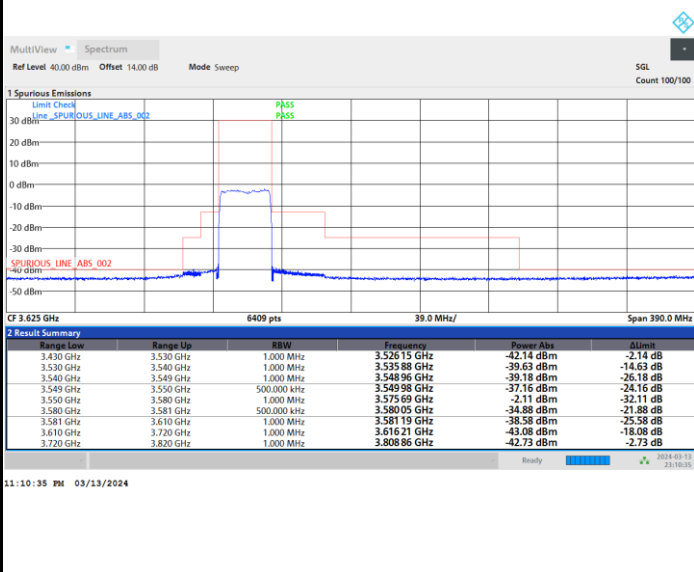

FR1 n48 / 30MHz / CP OFDM / 256QAM

Lowest Channel

Full RB