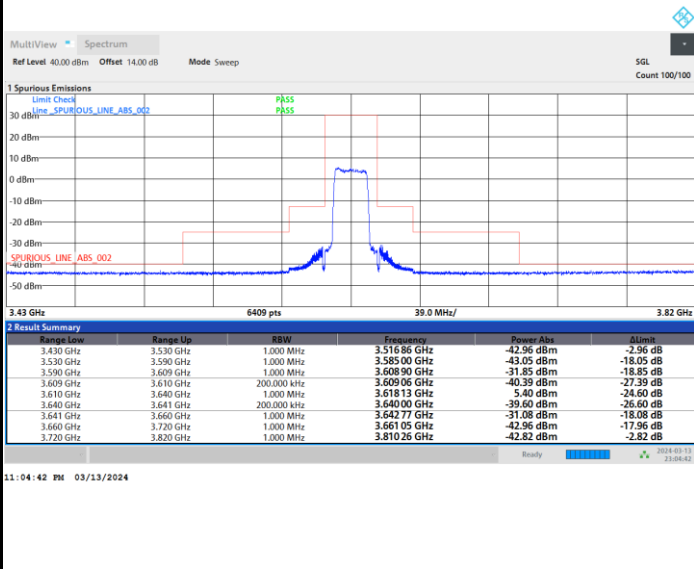

FR1 n48 / 20MHz / CP OFDM / 256QAM

Middle Channel

Full RB