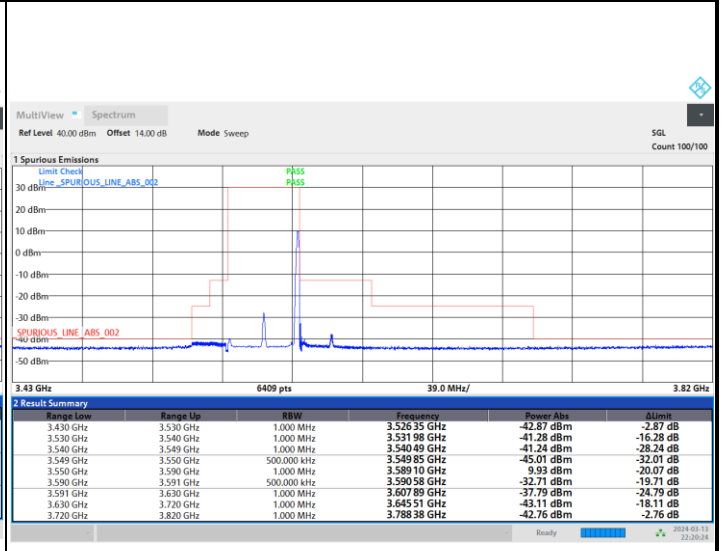

FR1 n48 / 40MHz / CP OFDM / 16QAM

Lowest Channel

1RB0

1RBmax