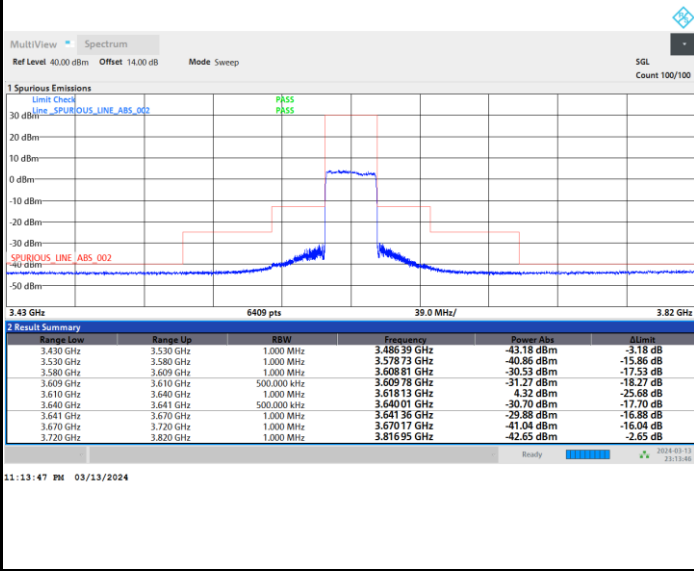

Lowest Channel

Full RB

FR1 n48 / 30MHz / CP OFDM / 256QAM

Middle Channel

Full RB

FR1 n48 / 30MHz / CP OFDM / 256QAM

Highest Channel

Full RB