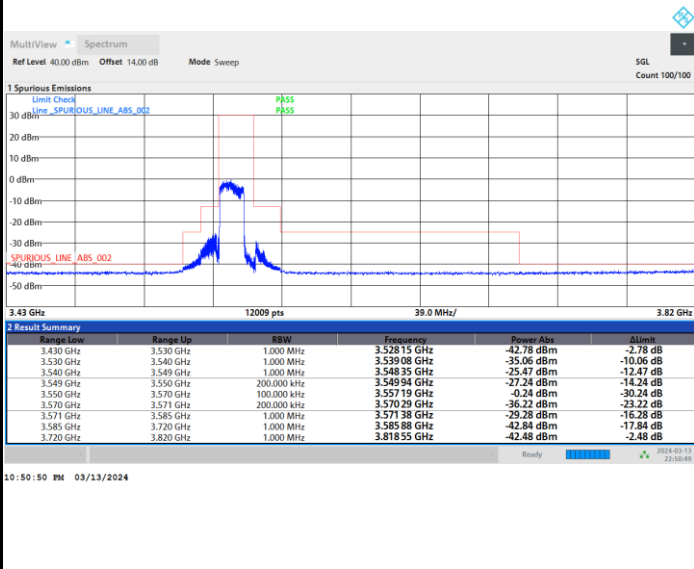

FR1 n48 / 15MHz / CP OFDM / 64QAM

Lowest Channel

Full RB