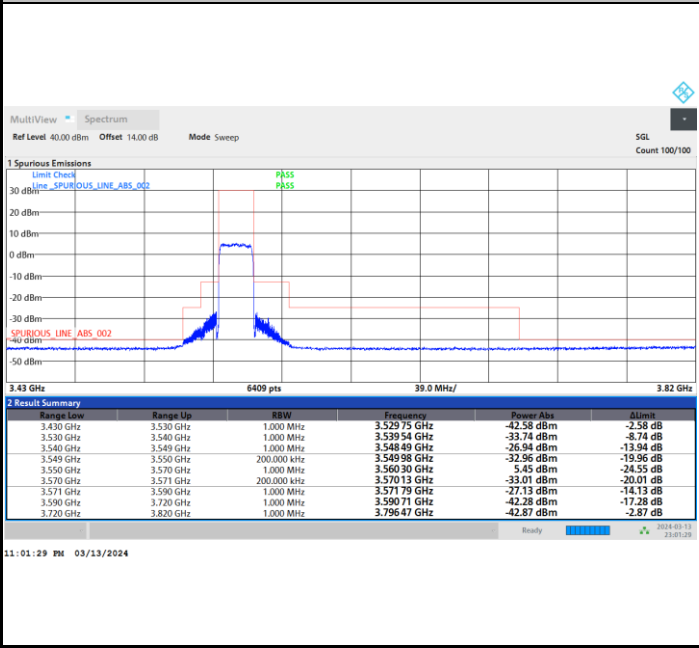

FR1 n48 / 20MHz / CP OFDM / 64QAM

Highest Channel

Full RB

FR1 n48 / 20MHz / CP OFDM / 256QAM

Lowest Channel

Full RB

FR1 n48 / 20MHz / CP OFDM / 256QAM

Middle Channel