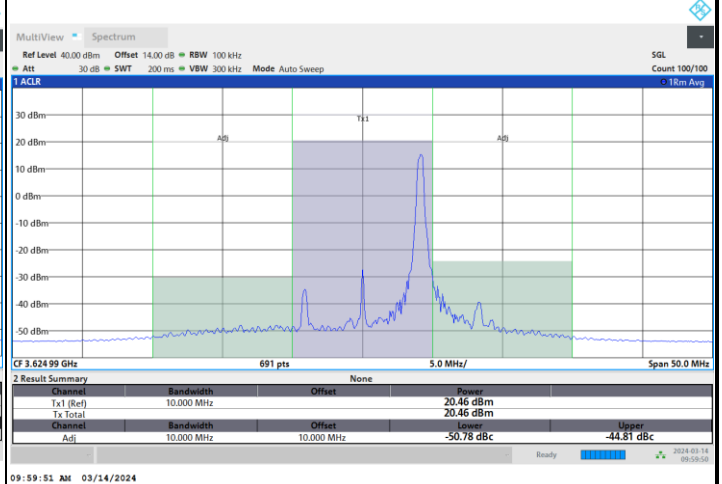

FR1 n48 / 10MHz / CP OFDM / QPSK

Middle Channel

1RB0

1RBmax