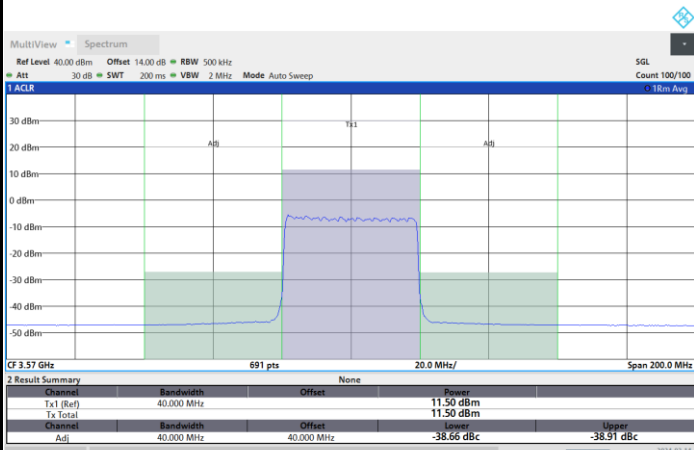

Full RB

FR1 n48 / 40MHz / CP OFDM / 64QAM

Lowest Channel

1RB0

1RBmax

Full RB

FR1 n48 / 40MHz / CP OFDM / 64QAM

Middle Channel