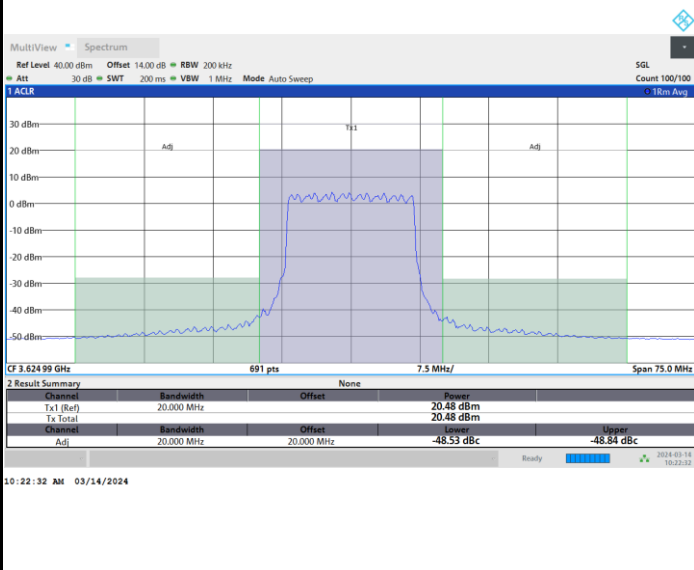

Full RB

FR1 n48 / 15MHz / CP OFDM / 64QAM

Lowest Channel

Full RB

FR1 n48 / 15MHz / CP OFDM / 64QAM

Middle Channel

Full RB

FR1 n48 / 15MHz / CP OFDM / 64QAM