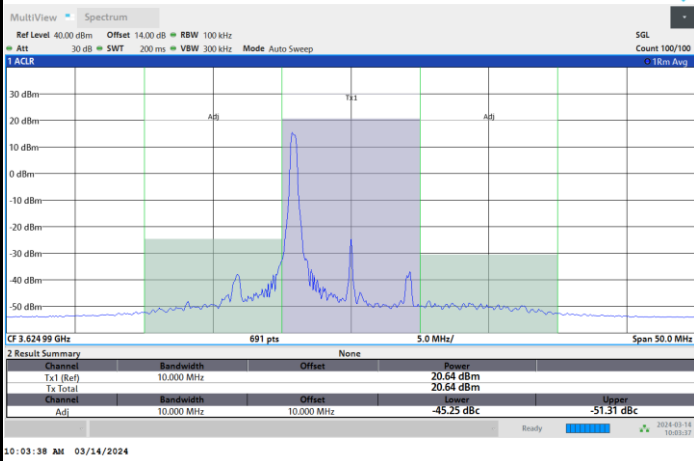

FR1 n48 / 10MHz / CP OFDM / 64QAM

Middle Channel

1RB0

1RBmax