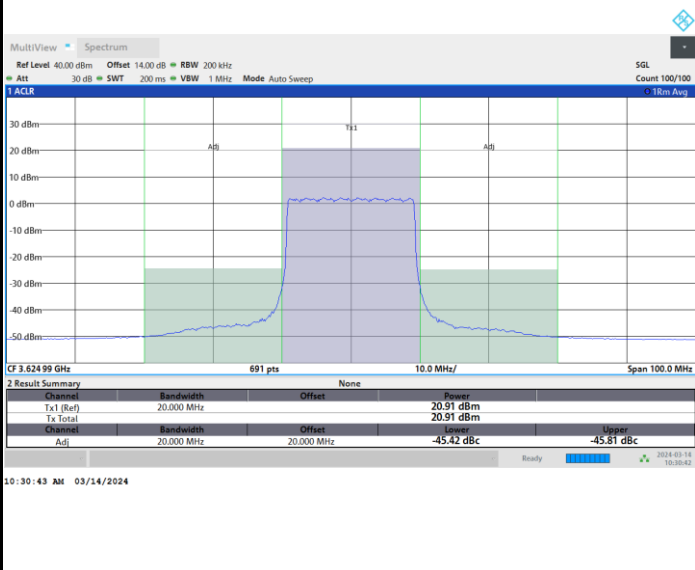

FR1 n48 / 20MHz / CP OFDM / QPSK

Middle Channel

Full RB