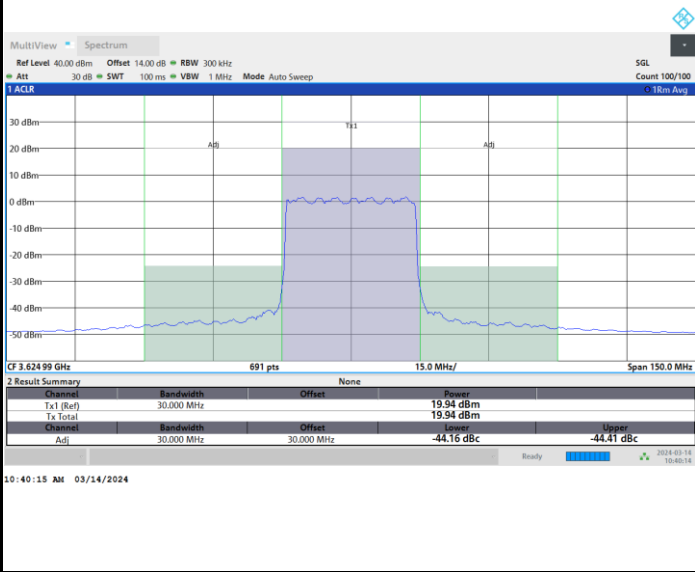

Lowest Channel

Full RB

FR1 n48 / 30MHz / CP OFDM / QPSK

Middle Channel

Full RB

FR1 n48 / 30MHz / CP OFDM / QPSK

Highest Channel

Full RB