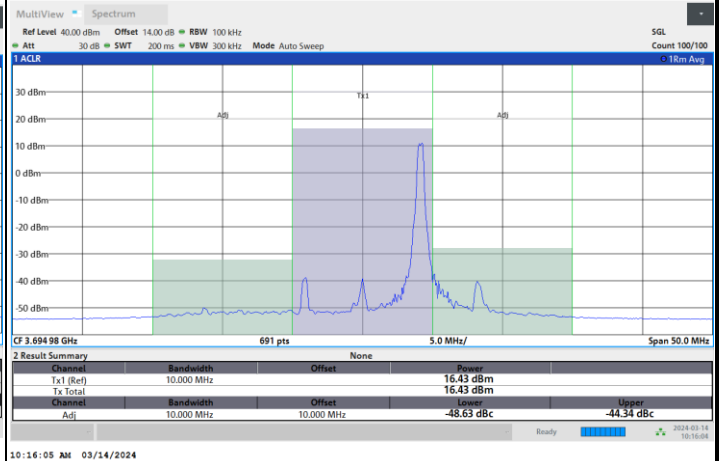

1RBmax

Full RB

FR1 n48 / 10MHz / CP OFDM / 256QAM

Highest Channel

1RB0

1RBmax

Full RB

FR1 n48 / 15MHz / CP OFDM / QPSK