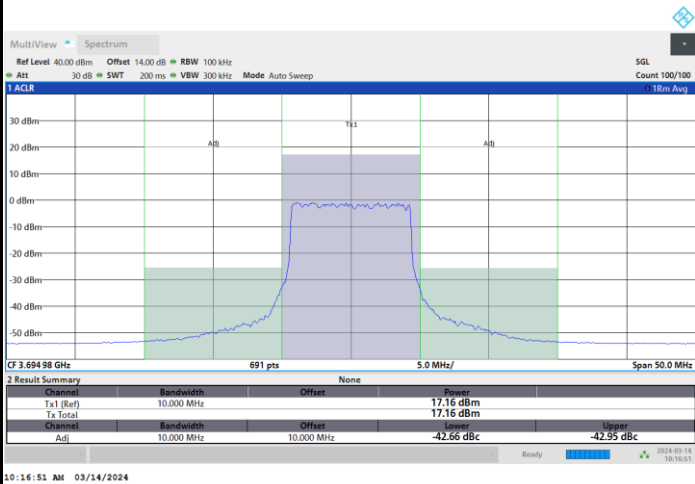

1RBmax

Full RB

FR1 n48 / 10MHz / CP OFDM / 256QAM

Highest Channel

1RB0

1RBmax

Full RB

FR1 n48 / 15MHz / CP OFDM / QPSK