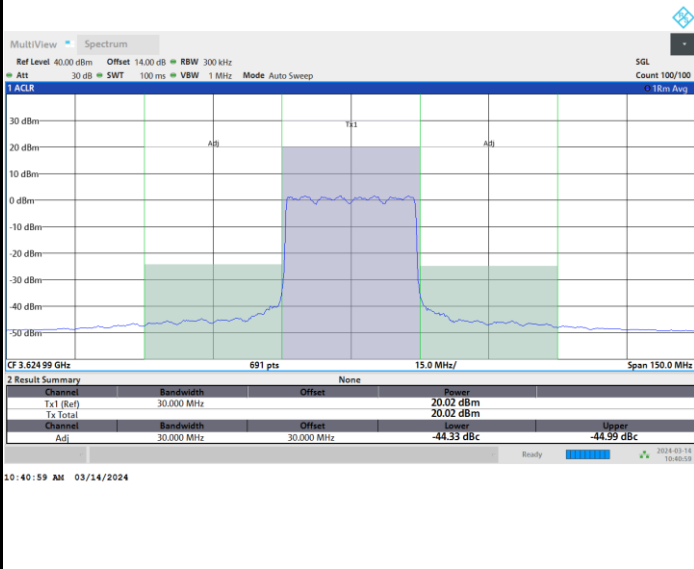

FR1 n48 / 30MHz / CP OFDM / 16QAM

Lowest Channel

Full RB

FR1 n48 / 30MHz / CP OFDM / 16QAM

Middle Channel

Full RB

FR1 n48 / 30MHz / CP OFDM / 16QAM

Highest Channel