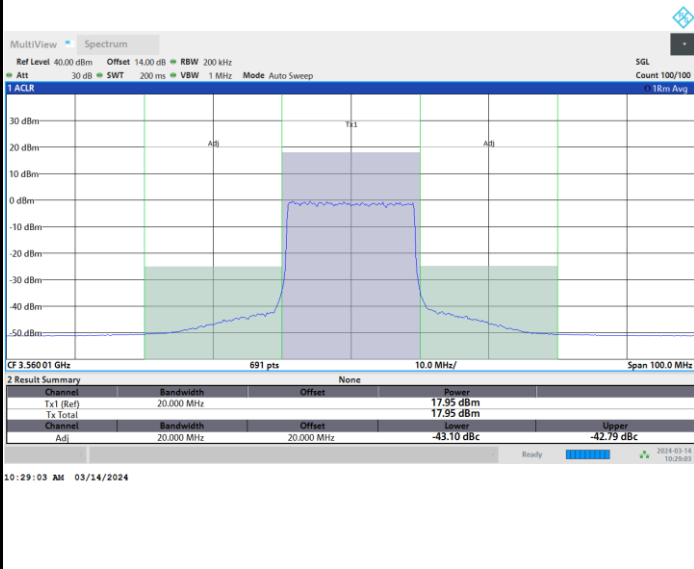

Middle Channel

Full RB

FR1 n48 / 20MHz / CP OFDM / 16QAM

Highest Channel

Full RB

FR1 n48 / 20MHz / CP OFDM / 64QAM

Lowest Channel

Full RB