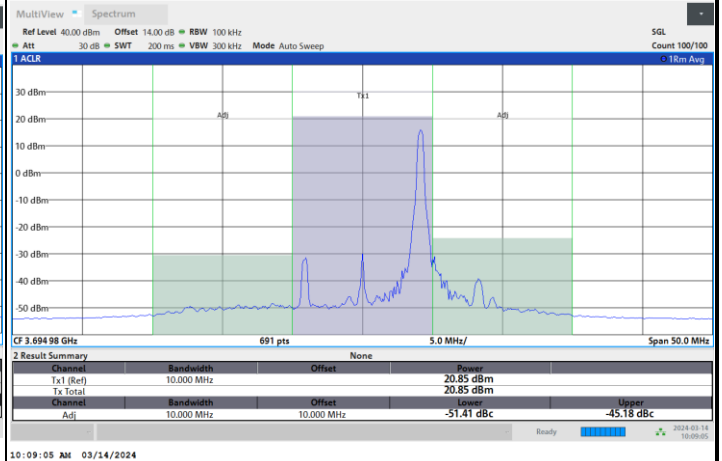

FR1 n48 / 10MHz / CP OFDM / QPSK

Highest Channel

1RB0

1RBmax