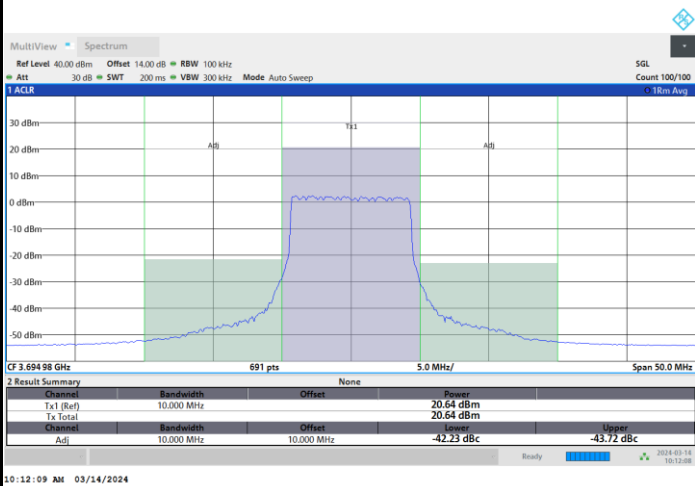

FR1 n48 / 10MHz / CP OFDM / 16QAM

Highest Channel

1RB0

1RBmax

Full RB