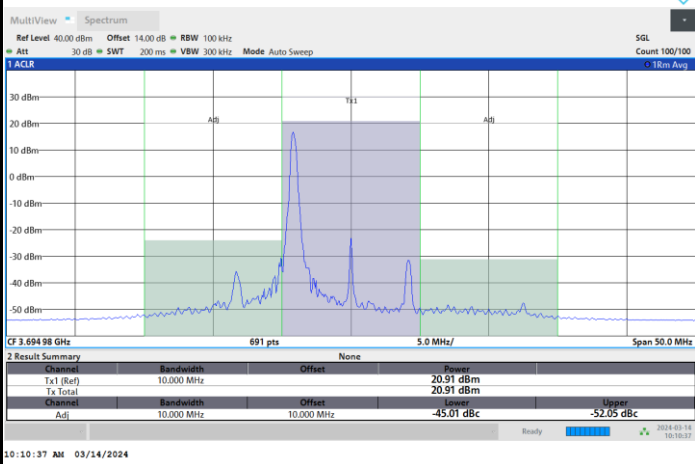

Middle Channel

1RB0

1RBmax

Full RB

FR1 n48 / 10MHz / CP OFDM / 16QAM

Highest Channel

1RB0

1RBmax