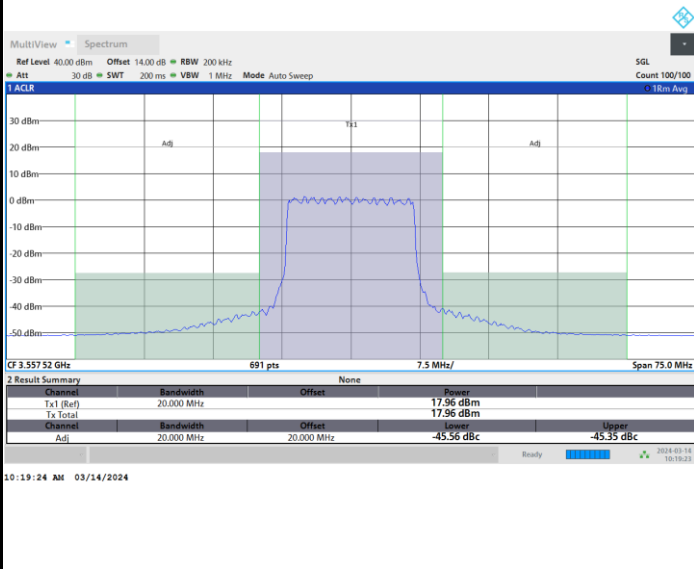

Full RB

FR1 n48 / 15MHz / CP OFDM / 64QAM

Lowest Channel

Full RB

FR1 n48 / 15MHz / CP OFDM / 64QAM

Middle Channel

Full RB

FR1 n48 / 15MHz / CP OFDM / 64QAM