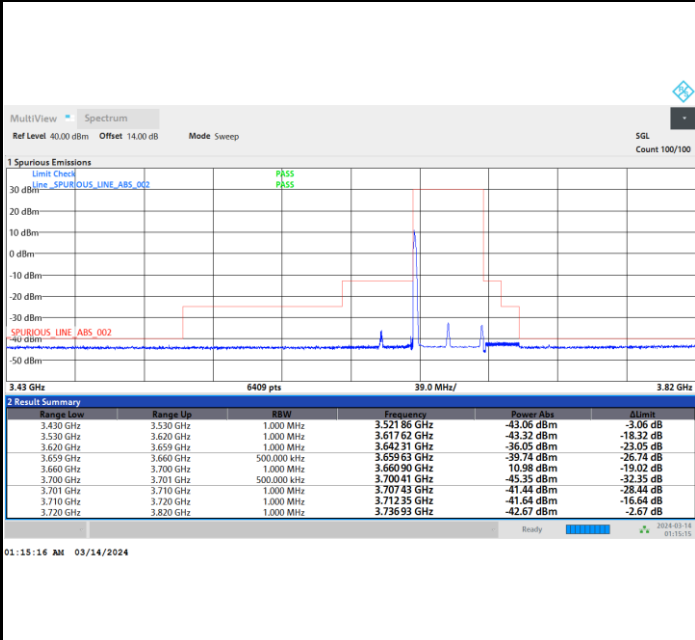

1RBmax

Full RB

Adjacent Channel Leakage Ratio (ACLR)

FR1 n48 / 10MHz / CP OFDM / QPSK

Lowest Channel

1RB0

1RBmax

Full RB