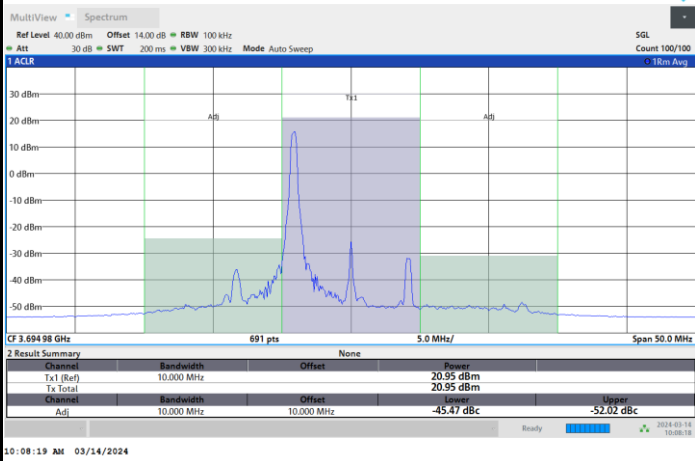

FR1 n48 / 10MHz / CP OFDM / QPSK

Highest Channel

1RB0

1RBmax