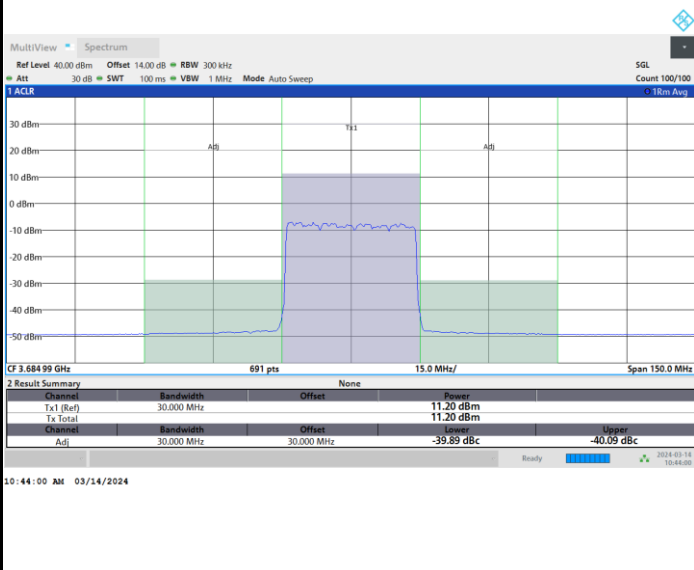

FR1 n48 / 30MHz / CP OFDM / 16QAM

Highest Channel

Full RB