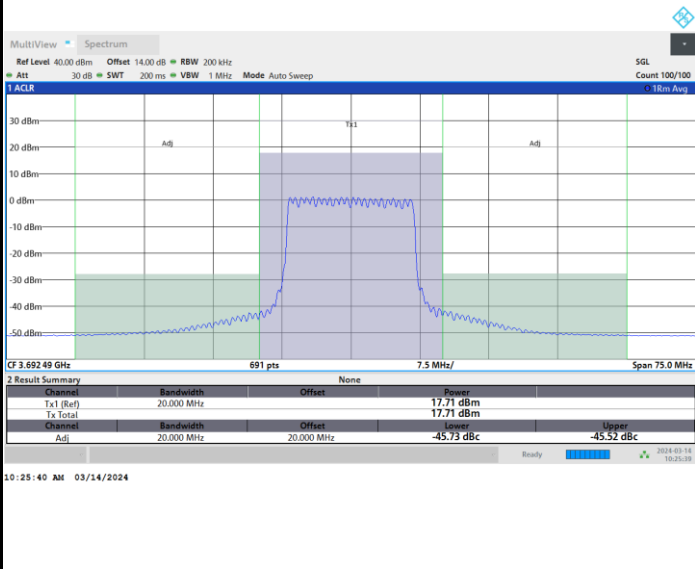

FR1 n48 / 15MHz / CP OFDM / 64QAM

Highest Channel

Full RB