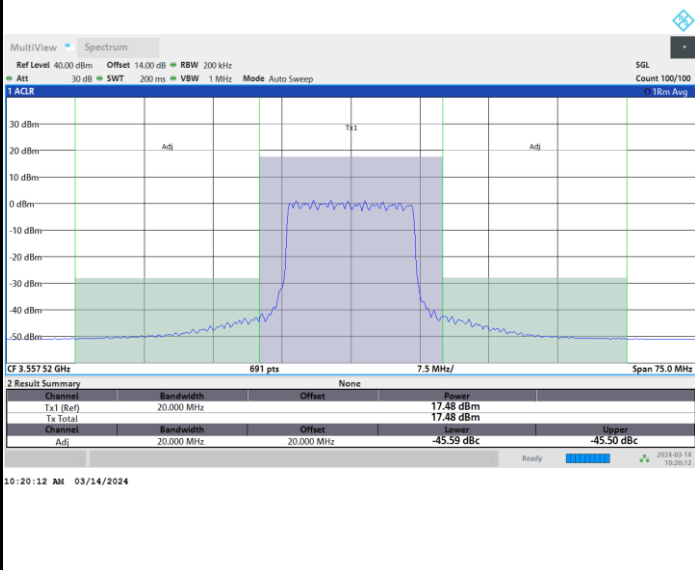

Highest Channel

Full RB

FR1 n48 / 15MHz / CP OFDM / 256QAM

Lowest Channel

Full RB

FR1 n48 / 15MHz / CP OFDM / 256QAM

Middle Channel

Full RB