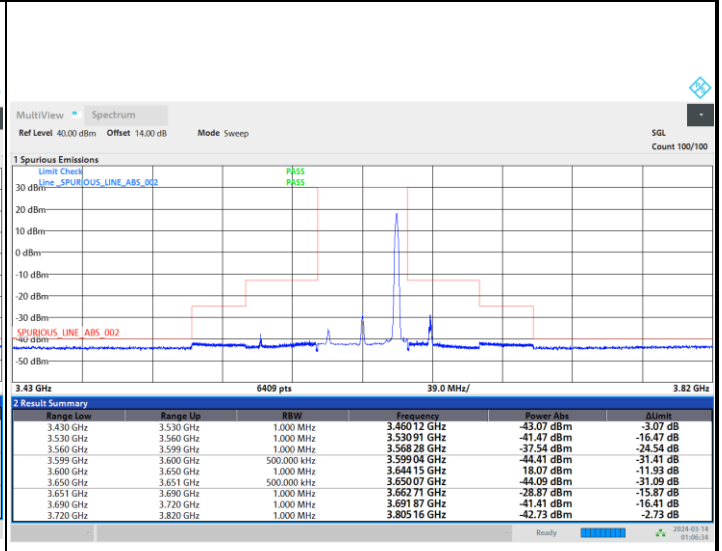

FR1 n48 / 40MHz / CP OFDM / 256QAM

Middle Channel

1RB0

1RBmax