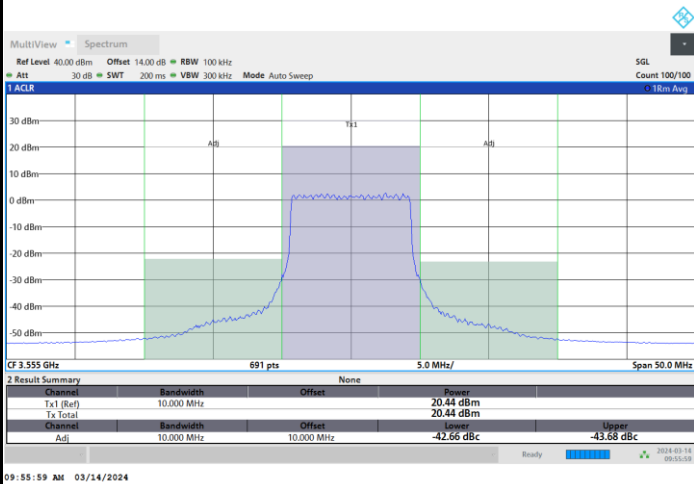

Full RB

FR1 n48 / 10MHz / CP OFDM / 64QAM

Lowest Channel

1RB0

1RBmax

Full RB

FR1 n48 / 10MHz / CP OFDM / 64QAM

Middle Channel