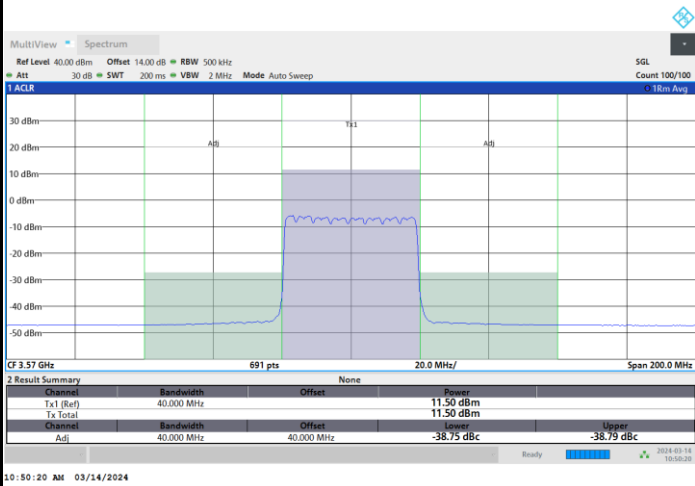

1RBmax

Full RB

FR1 n48 / 40MHz / CP OFDM / 16QAM

Lowest Channel

1RB0

1RBmax

Full RB

FR1 n48 / 40MHz / CP OFDM / 16QAM