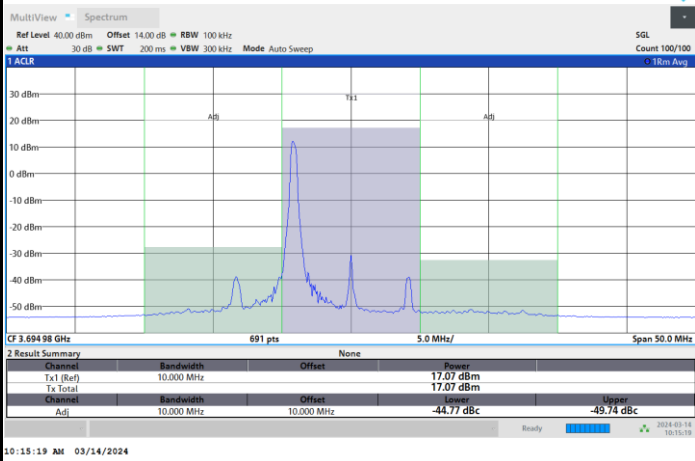

1RBmax

Full RB

FR1 n48 / 10MHz / CP OFDM / 256QAM

Highest Channel

1RB0

1RBmax

Full RB

FR1 n48 / 15MHz / CP OFDM / QPSK