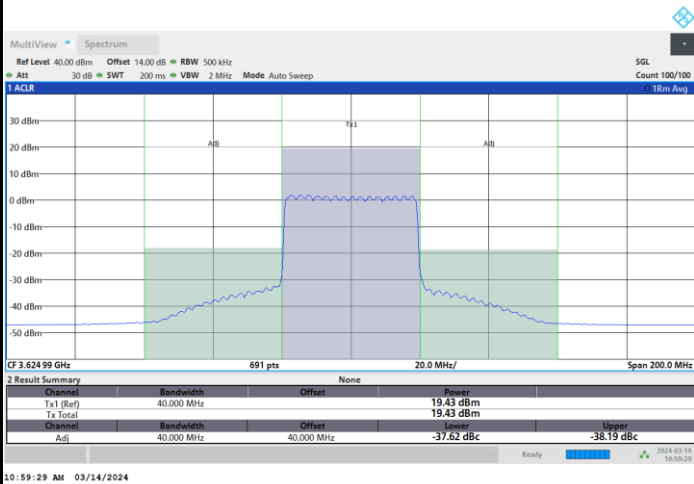

FR1 n48 / 40MHz / CP OFDM / 16QAM

Middle Channel

1RB0

1RBmax

Full RB