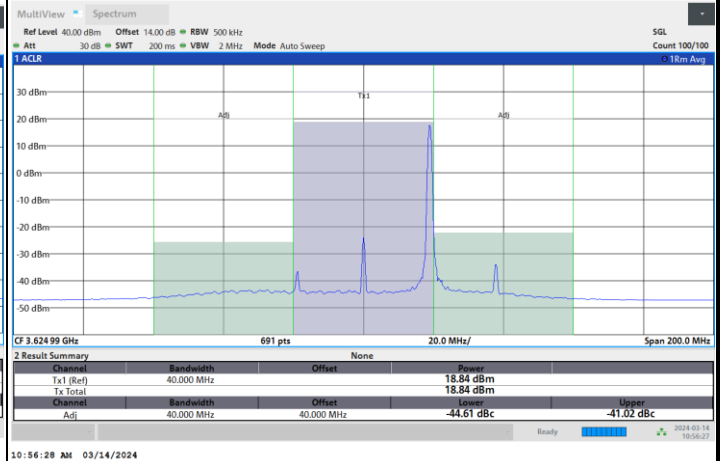

FR1 n48 / 40MHz / CP OFDM / QPSK

Middle Channel

1RB0

1RBmax