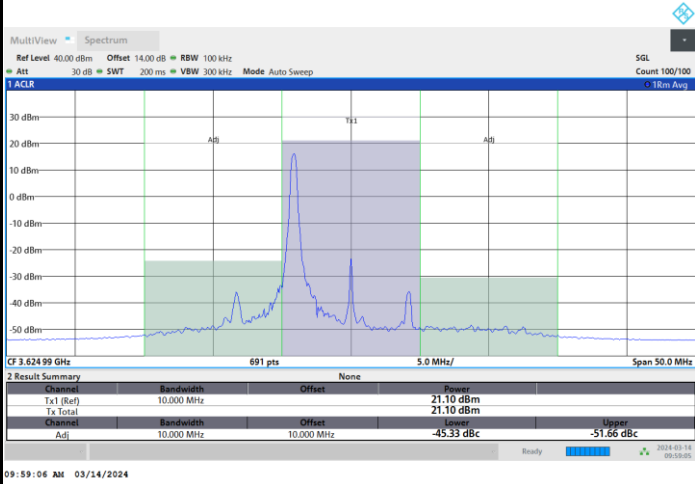

FR1 n48 / 10MHz / CP OFDM / QPSK

Middle Channel

1RB0

1RBmax