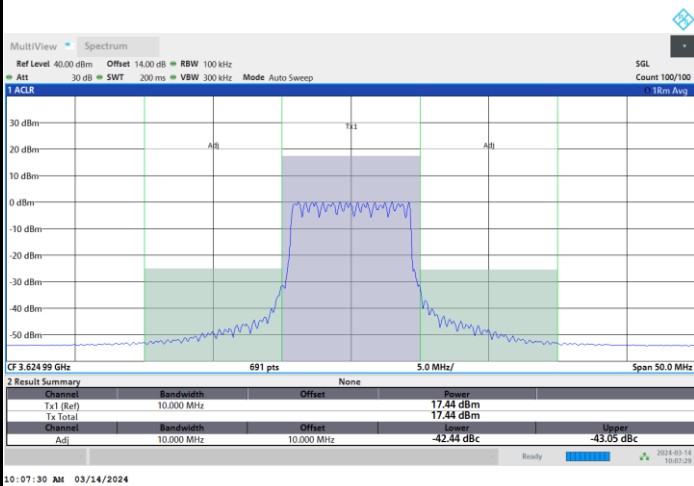

FR1 n48 / 10MHz / CP OFDM / 256QAM

Middle Channel

1RB0

1RBmax

Full RB