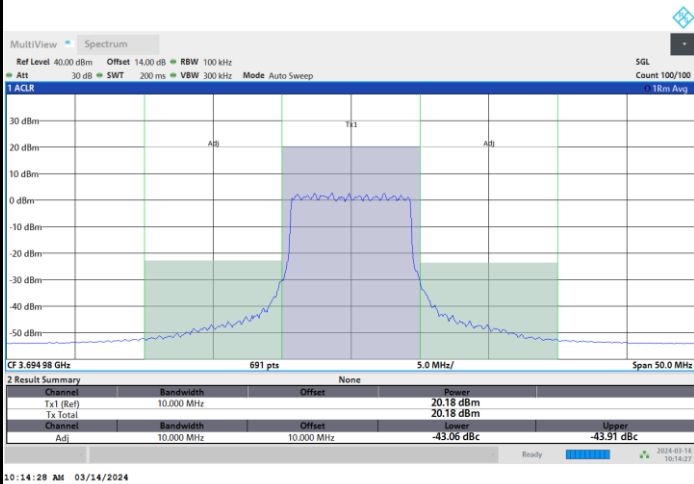

1RB0

1RBmax

Full RB

FR1 n48 / 10MHz / CP OFDM / 64QAM

Highest Channel

1RB0

1RBmax

Full RB