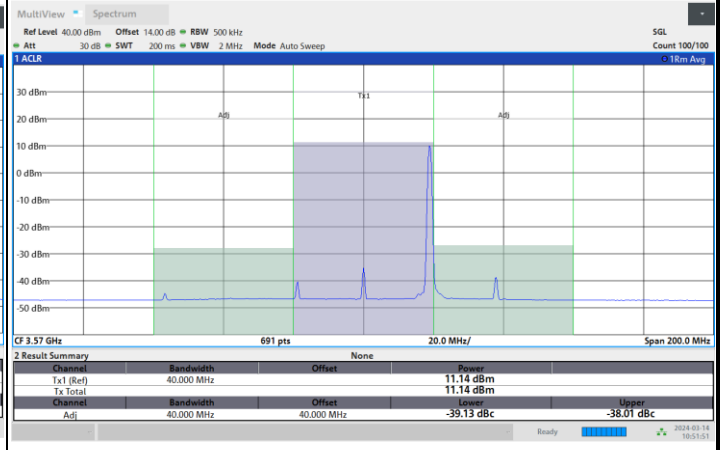

Full RB

FR1 n48 / 40MHz / CP OFDM / 64QAM

Lowest Channel

1RB0

1RBmax

Full RB

FR1 n48 / 40MHz / CP OFDM / 64QAM

Middle Channel