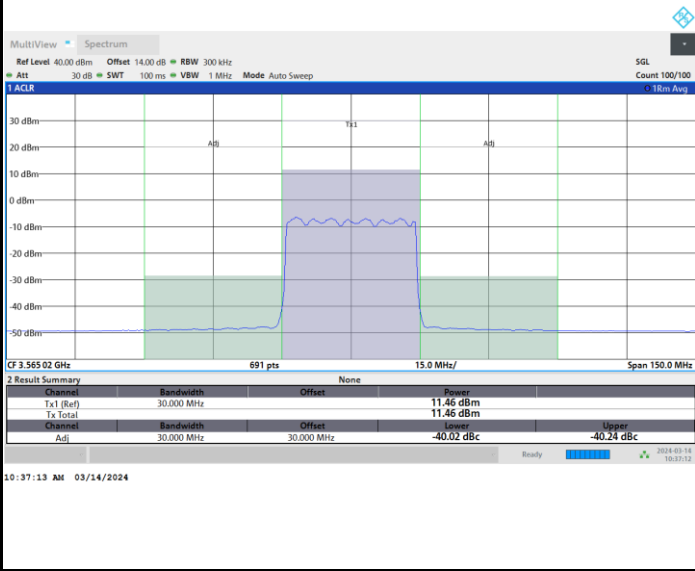

FR1 n48 / 30MHz / CP OFDM / QPSK

Lowest Channel

Full RB