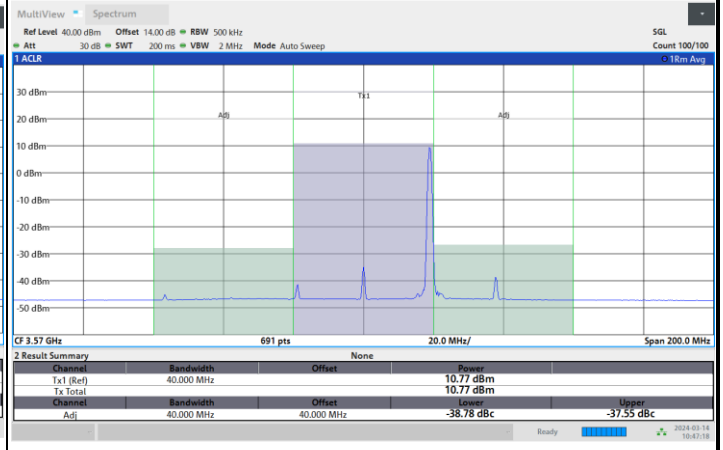

FR1 n48 / 30MHz / CP OFDM / 256QAM

Highest Channel

Full RB

FR1 n48 / 40MHz / CP OFDM / QPSK

Lowest Channel

1RB0

1RBmax

Full RB