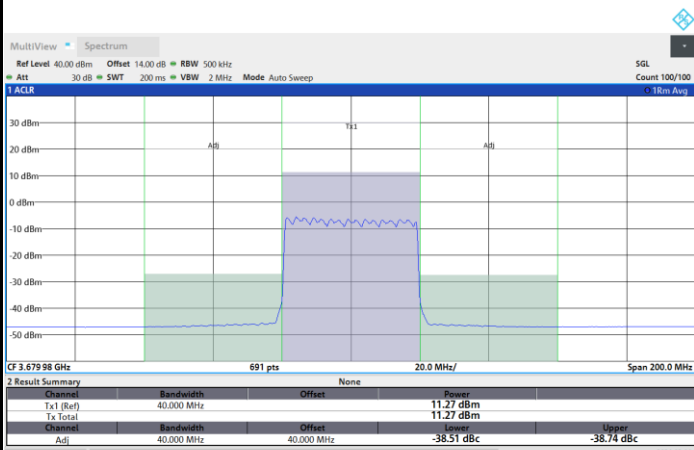

FR1 n48 / 40MHz / CP OFDM / 16QAM

Highest Channel

1RB0

1RBmax

Full RB