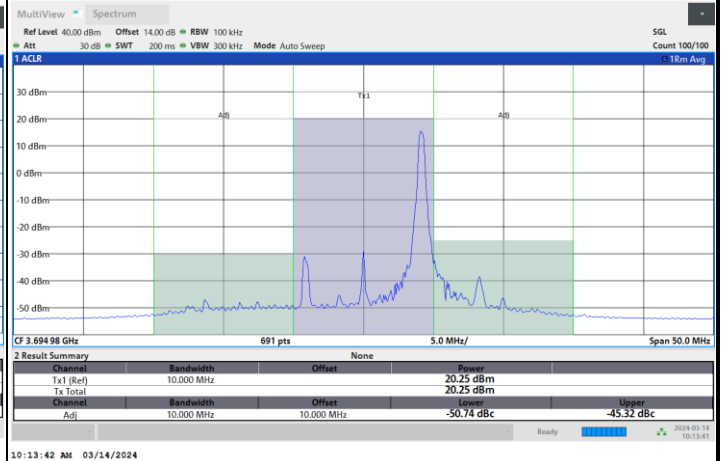

1RB0

1RBmax

Full RB

FR1 n48 / 10MHz / CP OFDM / 64QAM

Highest Channel

1RB0

1RBmax

Full RB