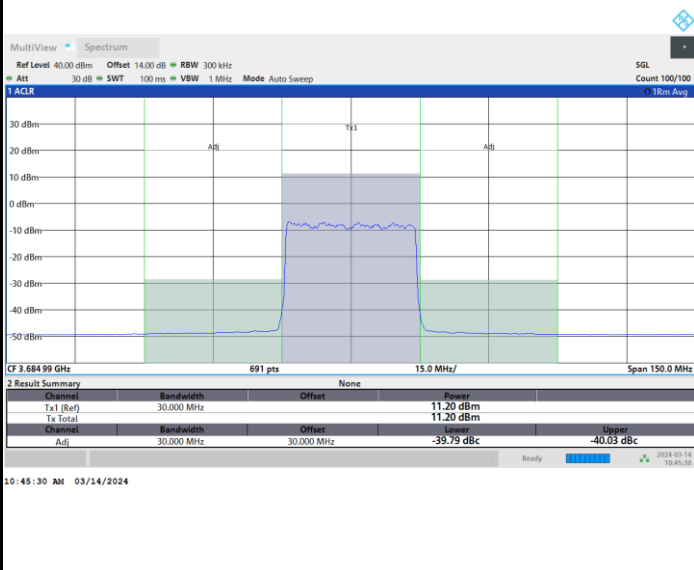

FR1 n48 / 30MHz / CP OFDM / 256QAM

Highest Channel

Full RB