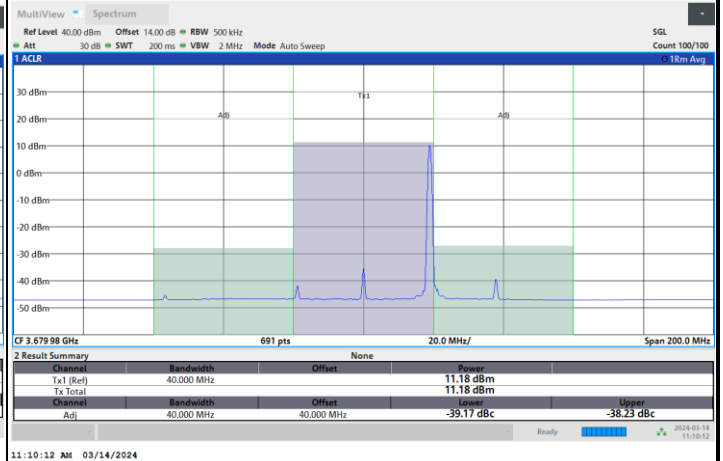

1RB0

1RBmax

Full RB

FR1 n48 / 40MHz / CP OFDM / 64QAM

Highest Channel

1RB0

1RBmax

Full RB