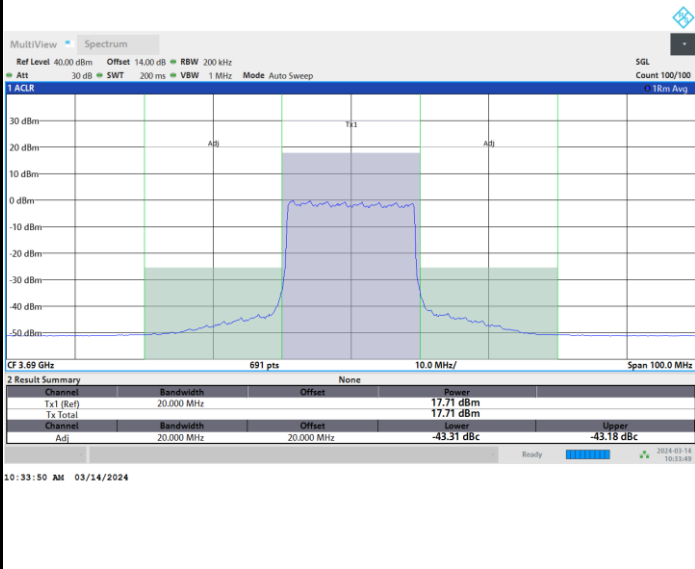

Full RB

FR1 n48 / 20MHz / CP OFDM / QPSK

Highest Channel

Full RB

FR1 n48 / 20MHz / CP OFDM / 16QAM

Lowest Channel

Full RB

FR1 n48 / 20MHz / CP OFDM / 16QAM