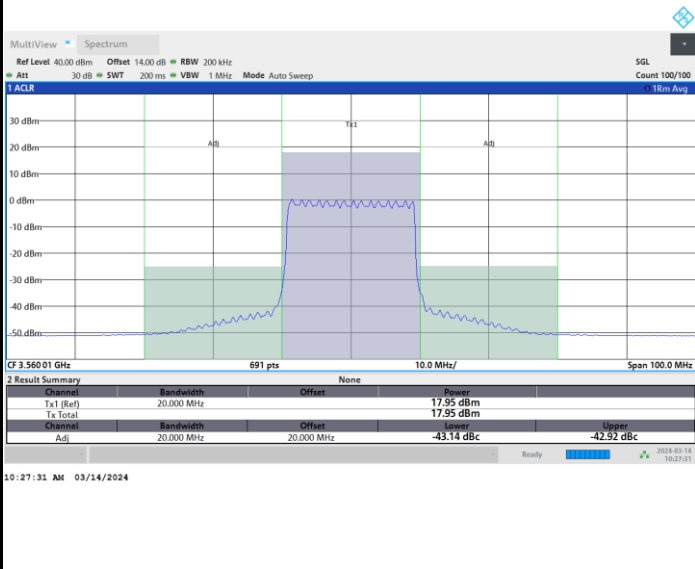

FR1 n48 / 15MHz / CP OFDM / 256QAM

Highest Channel

Full RB

FR1 n48 / 20MHz / CP OFDM / QPSK

Lowest Channel

Full RB

FR1 n48 / 20MHz / CP OFDM / QPSK

Middle Channel