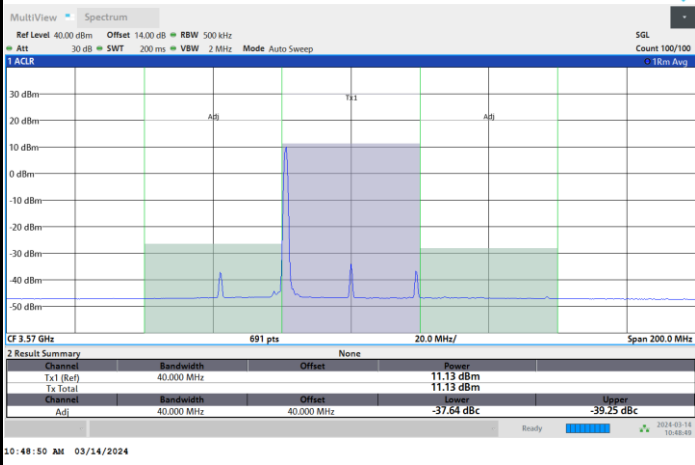

1RBmax

Full RB

FR1 n48 / 40MHz / CP OFDM / 16QAM

Lowest Channel

1RB0

1RBmax

Full RB

FR1 n48 / 40MHz / CP OFDM / 16QAM