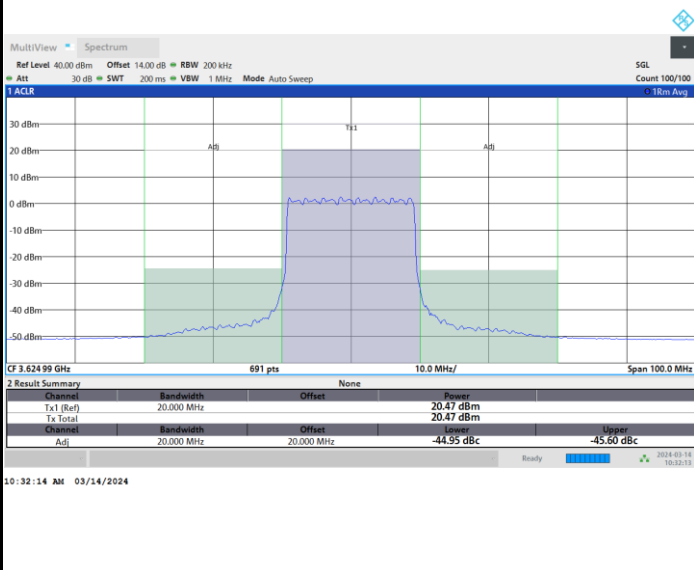

FR1 n48 / 20MHz / CP OFDM / 64QAM

Middle Channel

Full RB