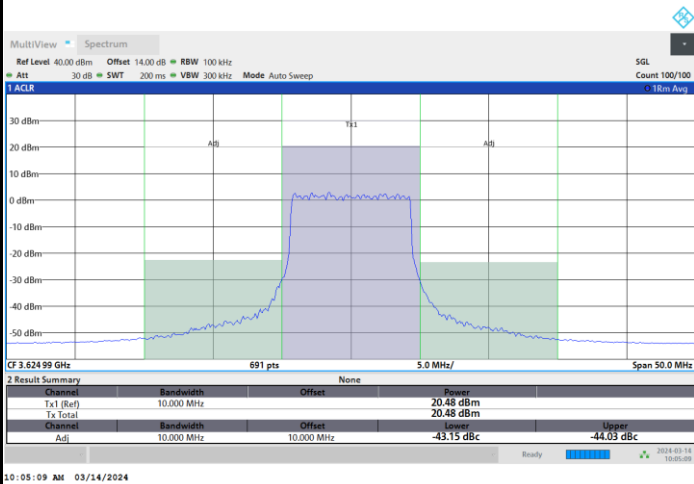

FR1 n48 / 10MHz / CP OFDM / 64QAM

Middle Channel

1RB0

1RBmax

Full RB