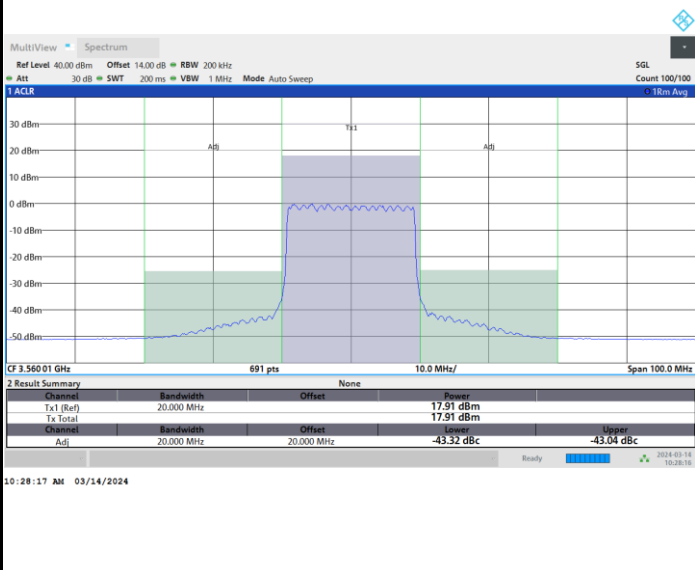

Full RB

FR1 n48 / 20MHz / CP OFDM / QPSK

Highest Channel

Full RB

FR1 n48 / 20MHz / CP OFDM / 16QAM

Lowest Channel

Full RB

FR1 n48 / 20MHz / CP OFDM / 16QAM