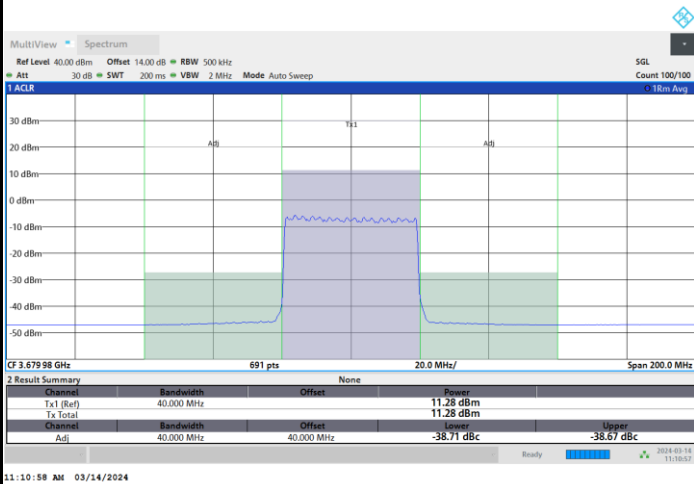

1RB0

1RBmax

Full RB

FR1 n48 / 40MHz / CP OFDM / 64QAM

Highest Channel

1RB0

1RBmax

Full RB