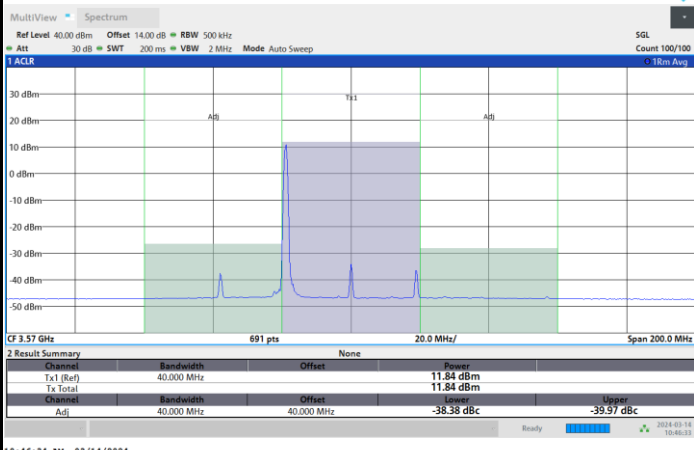

FR1 n48 / 30MHz / CP OFDM / 256QAM

Highest Channel

Full RB

FR1 n48 / 40MHz / CP OFDM / QPSK

Lowest Channel

1RB0

1RBmax

Full RB