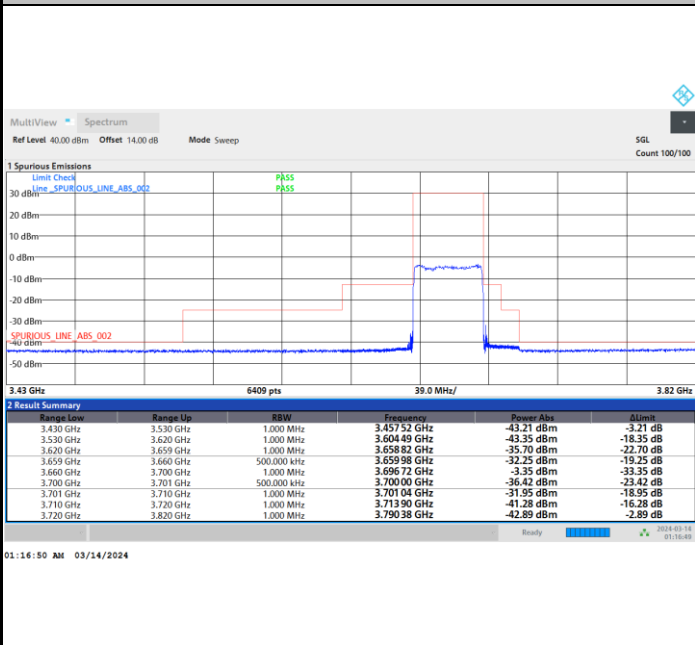

1RBmax

Full RB

Adjacent Channel Leakage Ratio (ACLR)

FR1 n48 / 10MHz / CP OFDM / QPSK

Lowest Channel

1RB0

1RBmax

Full RB