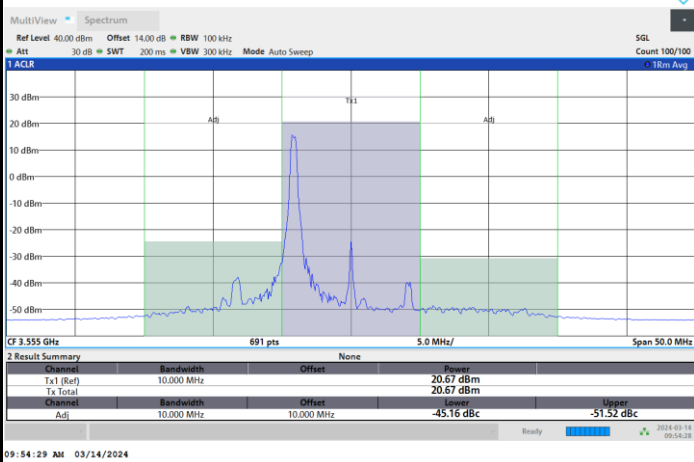

Full RB

FR1 n48 / 10MHz / CP OFDM / 64QAM

Lowest Channel

1RB0

1RBmax

Full RB

FR1 n48 / 10MHz / CP OFDM / 64QAM

Middle Channel