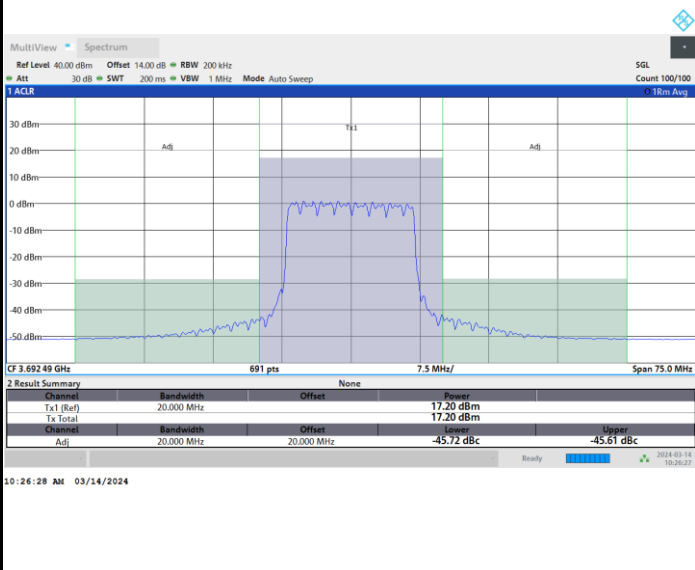

FR1 n48 / 15MHz / CP OFDM / 256QAM

Highest Channel

Full RB