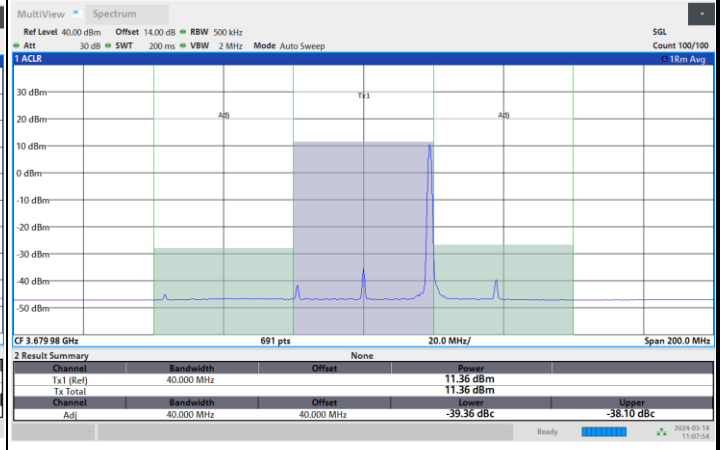

Middle Channel

1RB0

1RBmax

Full RB

FR1 n48 / 40MHz / CP OFDM / 16QAM

Highest Channel

1RB0

1RBmax