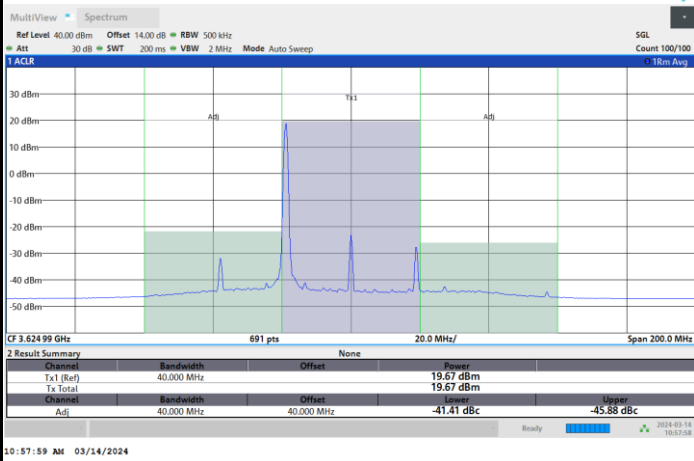

FR1 n48 / 40MHz / CP OFDM / 16QAM

Middle Channel

1RB0

1RBmax