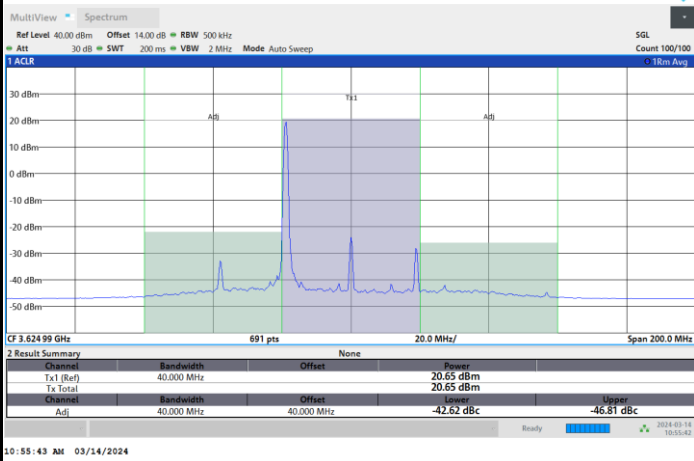

FR1 n48 / 40MHz / CP OFDM / QPSK

Middle Channel

1RB0

1RBmax