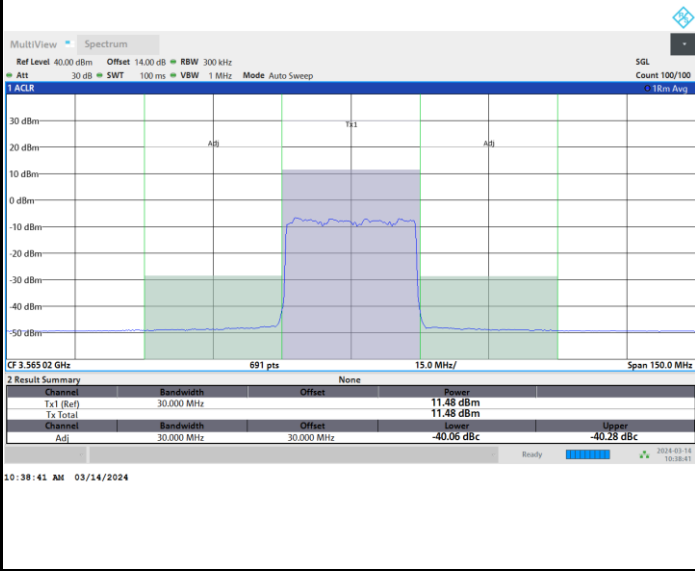

Full RB

FR1 n48 / 30MHz / CP OFDM / 64QAM

Lowest Channel

Full RB

FR1 n48 / 30MHz / CP OFDM / 64QAM

Middle Channel

Full RB

FR1 n48 / 30MHz / CP OFDM / 64QAM