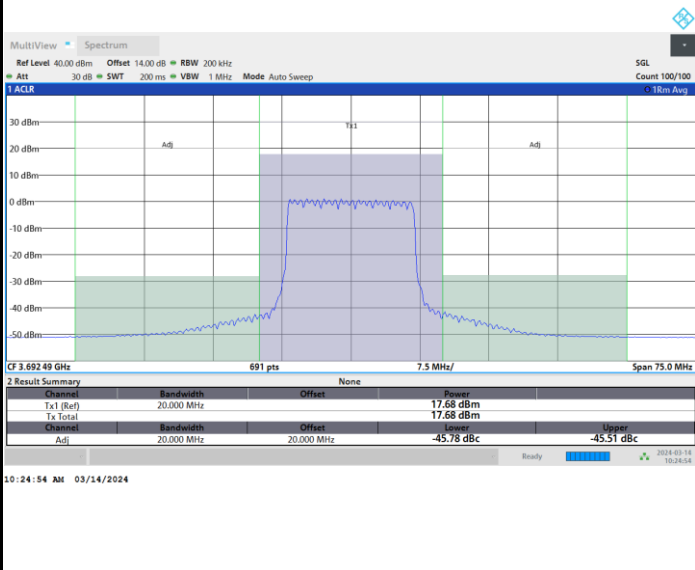

FR1 n48 / 15MHz / CP OFDM / 16QAM

Highest Channel

Full RB