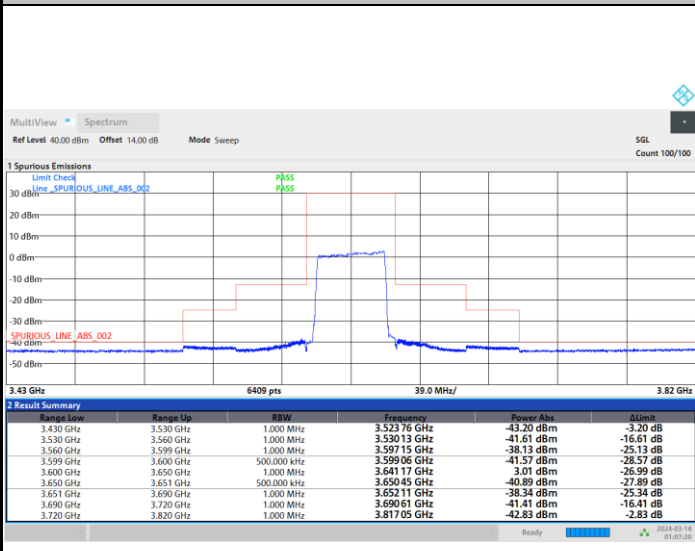

FR1 n48 / 40MHz / CP OFDM / 256QAM

Middle Channel

1RB0

1RBmax

Full RB