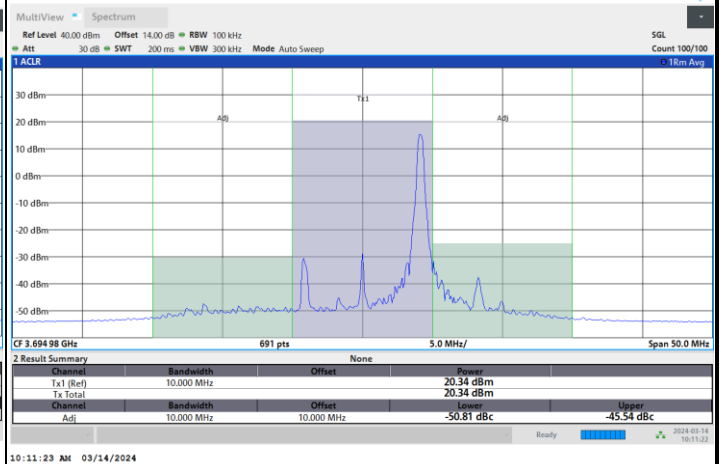

Middle Channel

1RB0

1RBmax

Full RB

FR1 n48 / 10MHz / CP OFDM / 16QAM

Highest Channel

1RB0

1RBmax