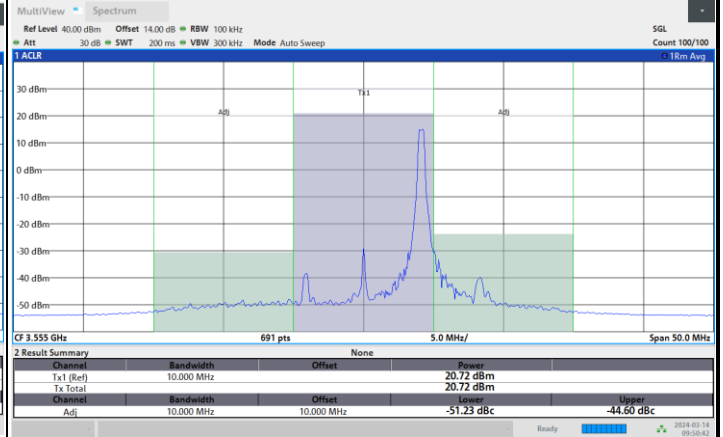

1RBmax

Full RB

Adjacent Channel Leakage Ratio (ACLR)

FR1 n48 / 10MHz / CP OFDM / QPSK

Lowest Channel

1RB0

1RBmax

Full RB