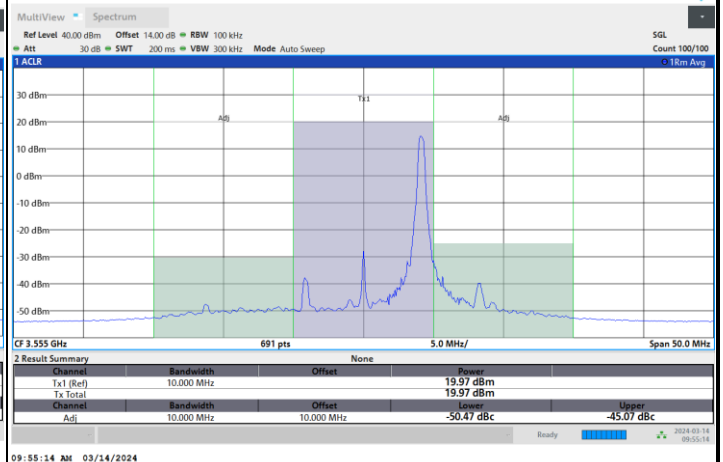

Full RB

FR1 n48 / 10MHz / CP OFDM / 64QAM

Lowest Channel

1RB0

1RBmax

Full RB

FR1 n48 / 10MHz / CP OFDM / 64QAM

Middle Channel