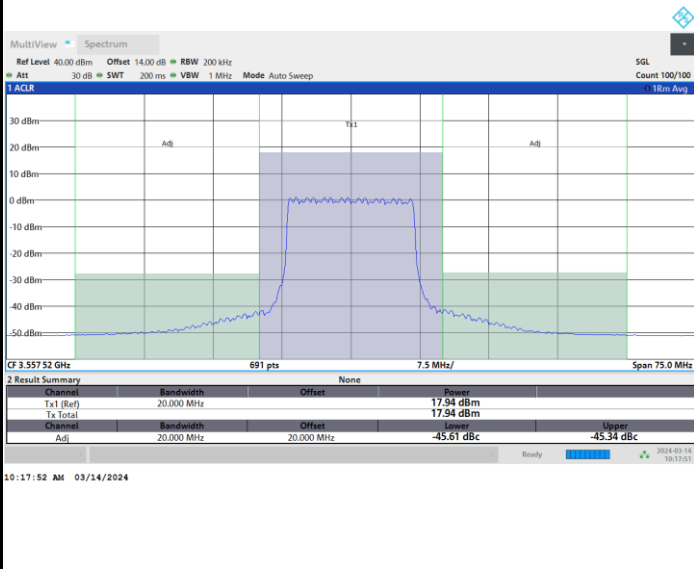

FR1 n48 / 15MHz / CP OFDM / QPSK

Lowest Channel

Full RB