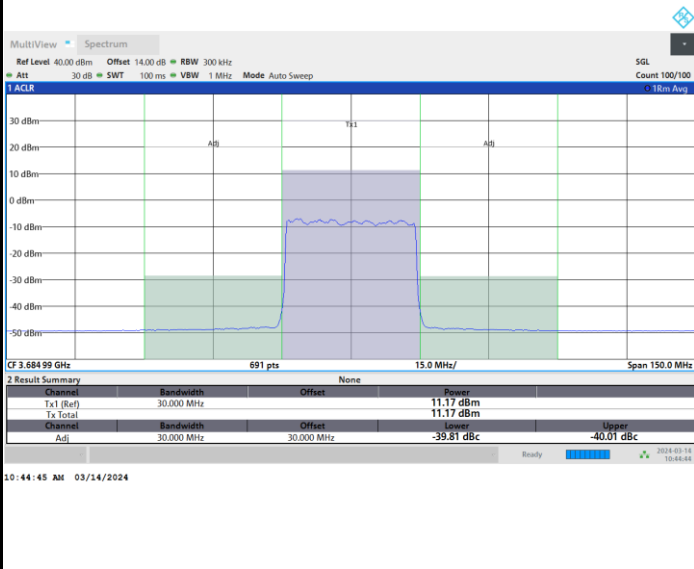

FR1 n48 / 30MHz / CP OFDM / 64QAM

Highest Channel

Full RB