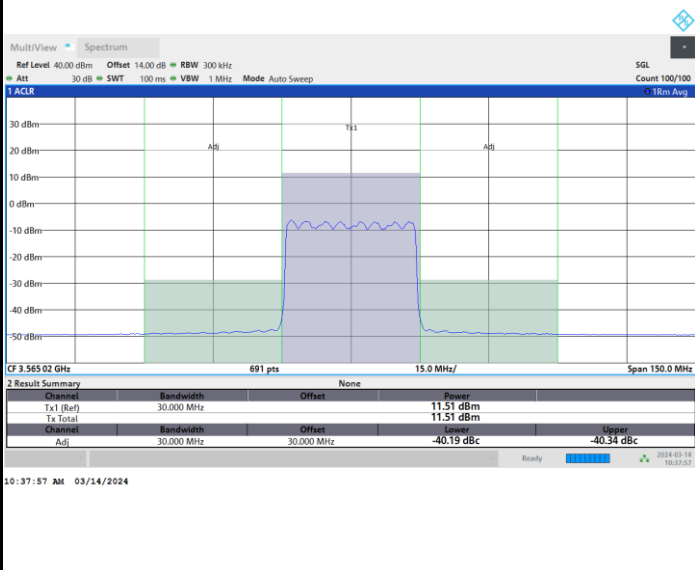

FR1 n48 / 30MHz / CP OFDM / 16QAM

Lowest Channel

Full RB