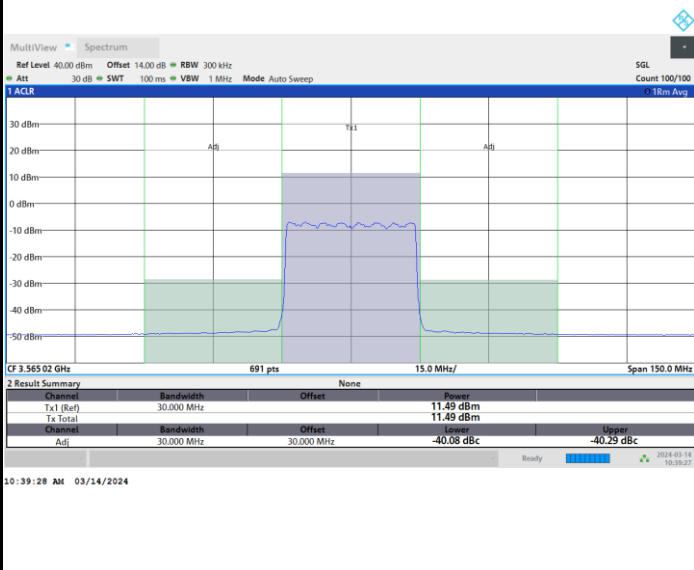

Highest Channel

Full RB

FR1 n48 / 30MHz / CP OFDM / 256QAM

Lowest Channel

Full RB

FR1 n48 / 30MHz / CP OFDM / 256QAM

Middle Channel

Full RB