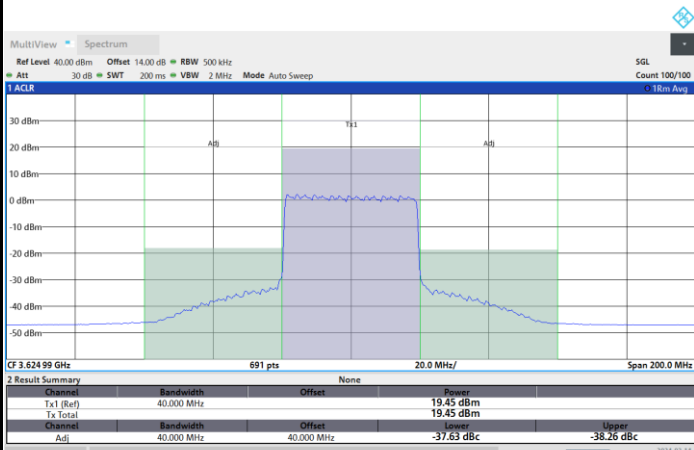

FR1 n48 / 40MHz / CP OFDM / 64QAM

Middle Channel

1RB0

1RBmax

Full RB