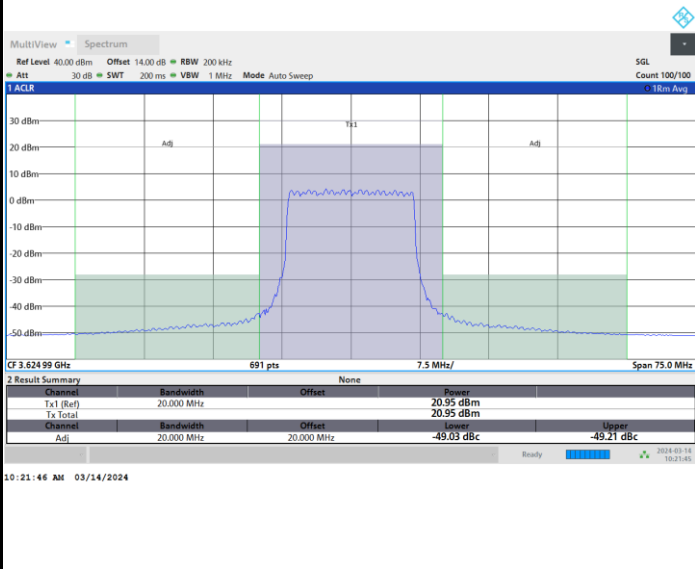

FR1 n48 / 15MHz / CP OFDM / 16QAM

Lowest Channel

Full RB

FR1 n48 / 15MHz / CP OFDM / 16QAM

Middle Channel

Full RB

FR1 n48 / 15MHz / CP OFDM / 16QAM

Highest Channel