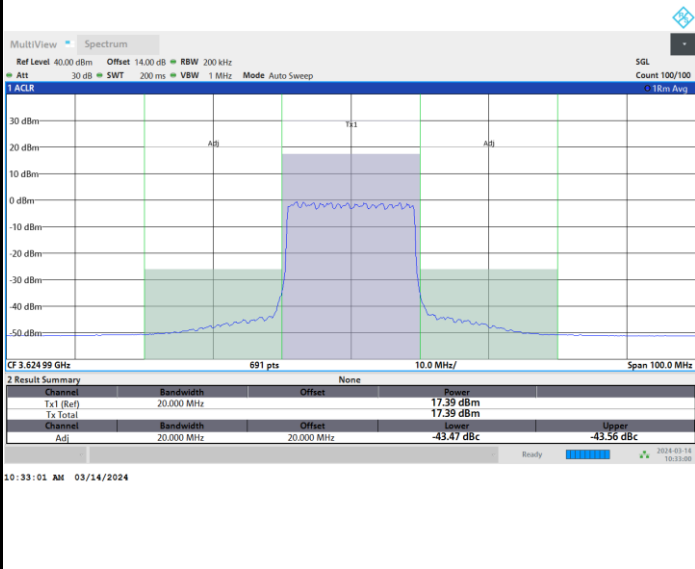

Full RB

FR1 n48 / 20MHz / CP OFDM / 256QAM

Middle Channel

Full RB

FR1 n48 / 20MHz / CP OFDM / 256QAM

Highest Channel

Full RB

FR1 n48 / 30MHz / CP OFDM / QPSK