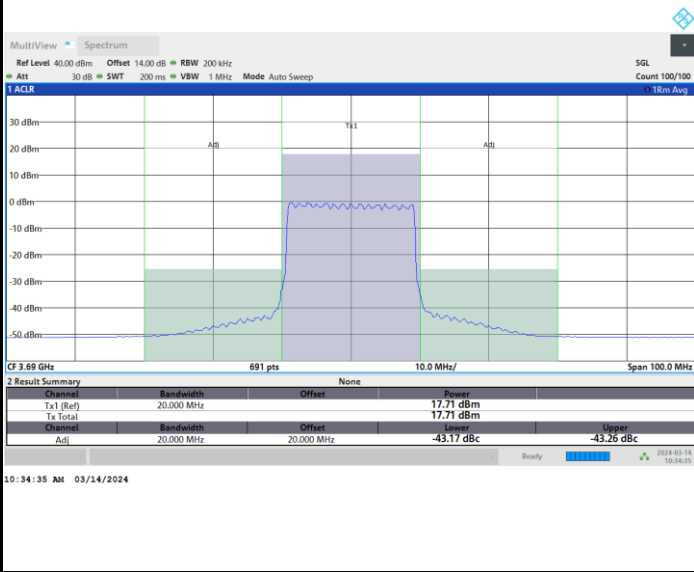

Middle Channel

Full RB

FR1 n48 / 20MHz / CP OFDM / 16QAM

Highest Channel

Full RB

FR1 n48 / 20MHz / CP OFDM / 64QAM

Lowest Channel

Full RB