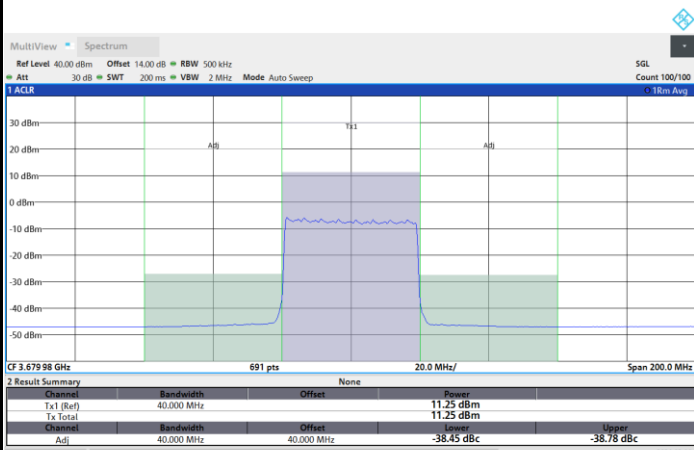

FR1 n48 / 40MHz / CP OFDM / QPSK

Highest Channel

1RB0

1RBmax

Full RB