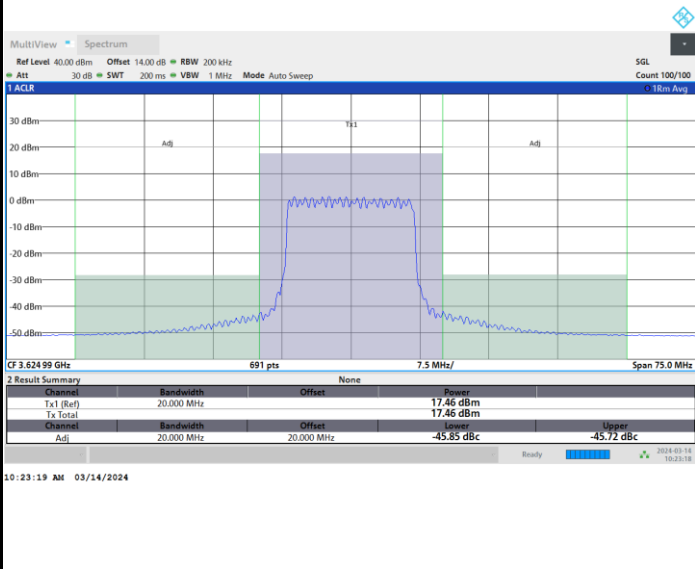

Highest Channel

Full RB

FR1 n48 / 15MHz / CP OFDM / 256QAM

Lowest Channel

Full RB

FR1 n48 / 15MHz / CP OFDM / 256QAM

Middle Channel

Full RB