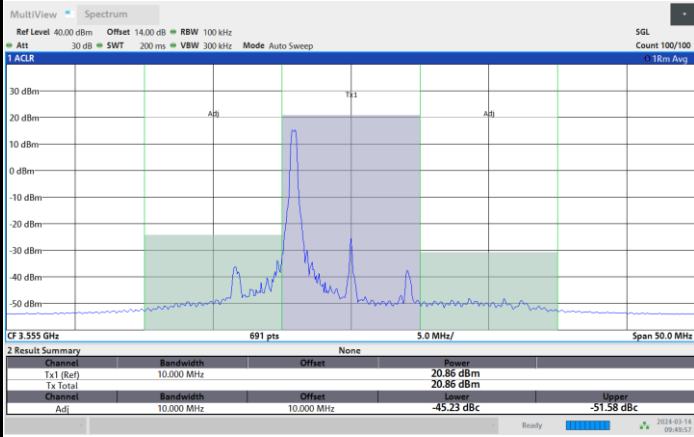

1RBmax

Full RB

Adjacent Channel Leakage Ratio (ACLR)

FR1 n48 / 10MHz / CP OFDM / QPSK

Lowest Channel

1RB0

1RBmax

Full RB