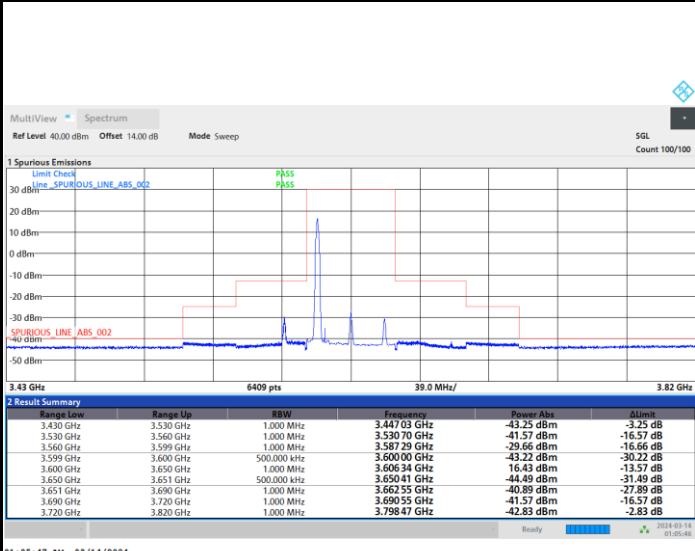

FR1 n48 / 40MHz / CP OFDM / 256QAM

Middle Channel

1RB0

1RBmax