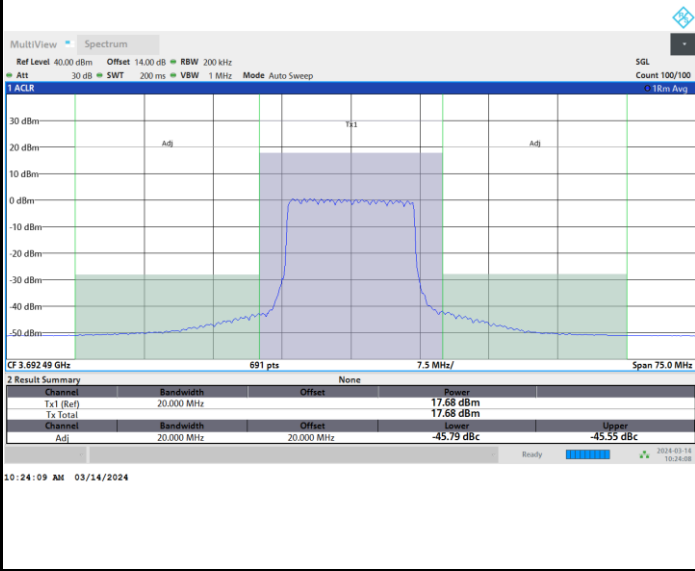

Lowest Channel

Full RB

FR1 n48 / 15MHz / CP OFDM / QPSK

Middle Channel

Full RB

FR1 n48 / 15MHz / CP OFDM / QPSK

Highest Channel

Full RB