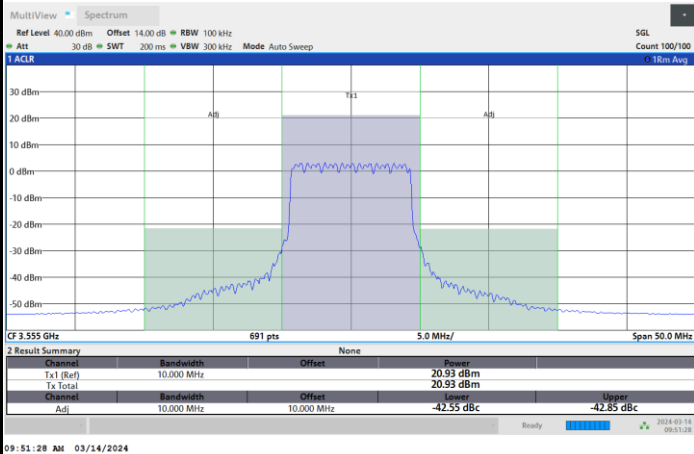

1RBmax

Full RB

Adjacent Channel Leakage Ratio (ACLR)

FR1 n48 / 10MHz / CP OFDM / QPSK

Lowest Channel

1RB0

1RBmax

Full RB