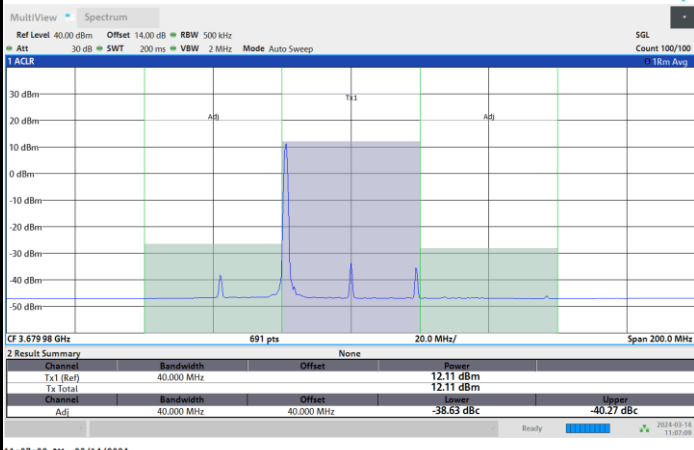

Middle Channel

1RB0

1RBmax

Full RB

FR1 n48 / 40MHz / CP OFDM / 16QAM

Highest Channel

1RB0

1RBmax