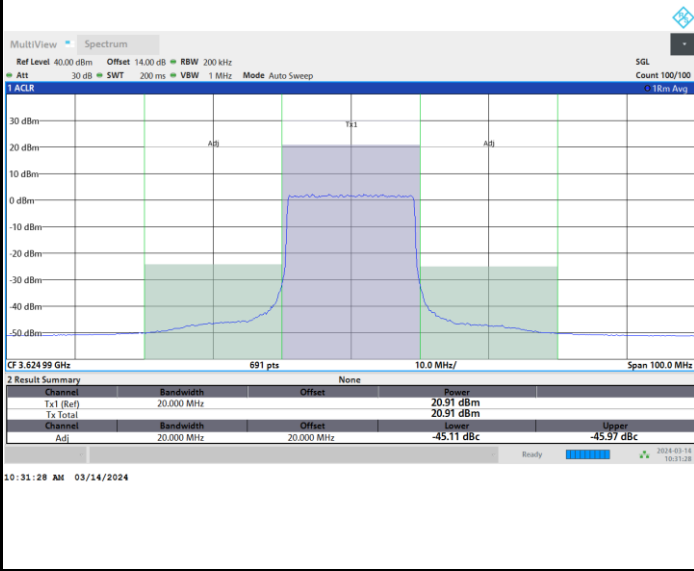

FR1 n48 / 20MHz / CP OFDM / 16QAM

Middle Channel

Full RB