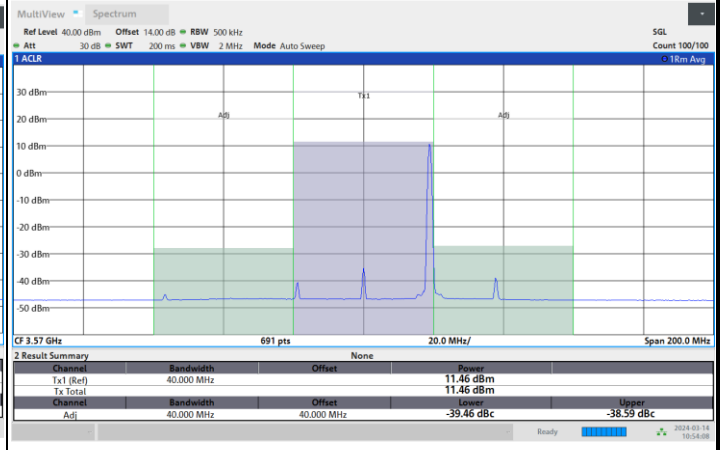

FR1 n48 / 40MHz / CP OFDM / 256QAM

Lowest Channel

1RB0

1RBmax