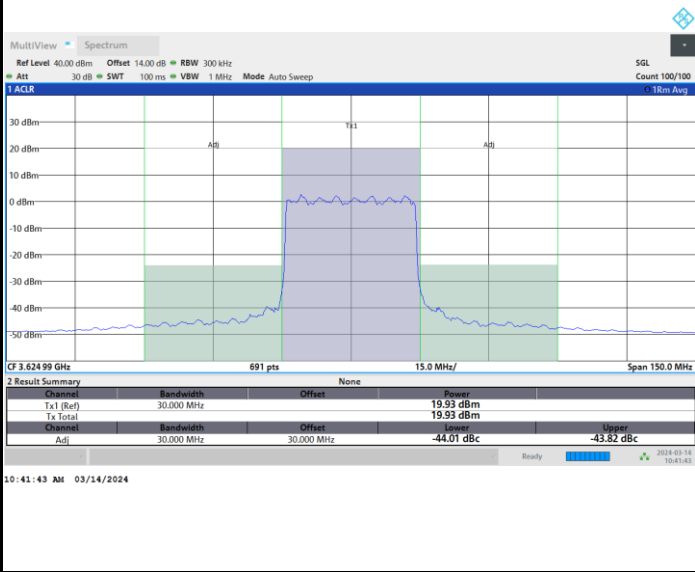

Full RB

FR1 n48 / 30MHz / CP OFDM / 64QAM

Lowest Channel

Full RB

FR1 n48 / 30MHz / CP OFDM / 64QAM

Middle Channel

Full RB

FR1 n48 / 30MHz / CP OFDM / 64QAM