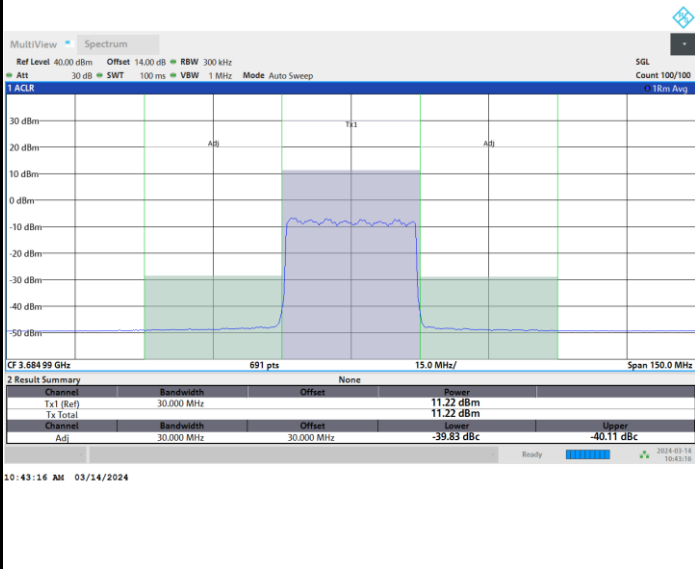

Lowest Channel

Full RB

FR1 n48 / 30MHz / CP OFDM / QPSK

Middle Channel

Full RB

FR1 n48 / 30MHz / CP OFDM / QPSK

Highest Channel

Full RB