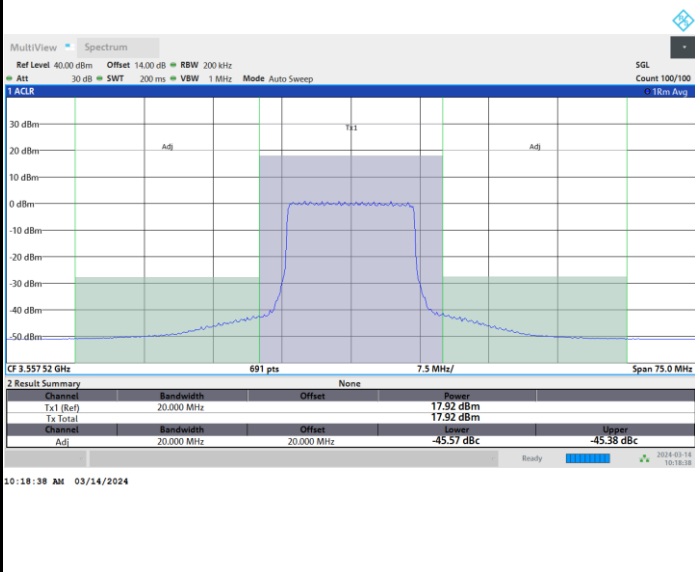

FR1 n48 / 15MHz / CP OFDM / 16QAM

Lowest Channel

Full RB