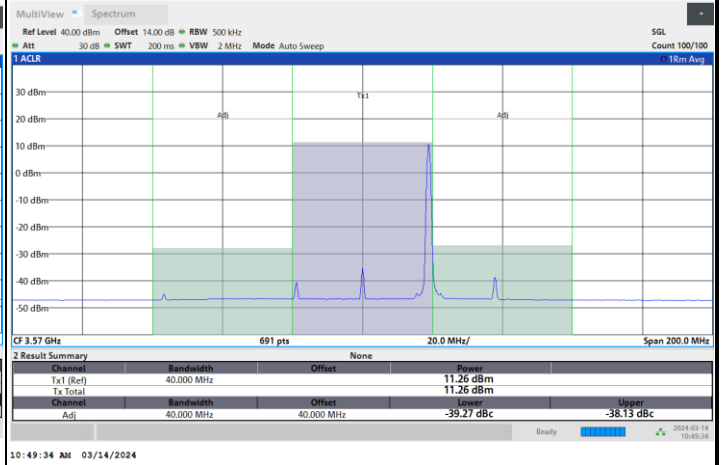

1RBmax

Full RB

FR1 n48 / 40MHz / CP OFDM / 16QAM

Lowest Channel

1RB0

1RBmax

Full RB

FR1 n48 / 40MHz / CP OFDM / 16QAM