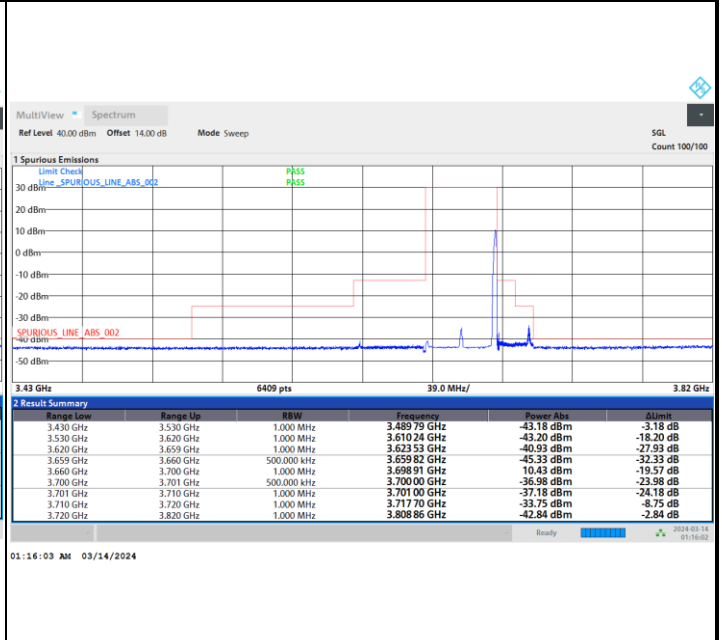

1RBmax

Full RB

Adjacent Channel Leakage Ratio (ACLR)

FR1 n48 / 10MHz / CP OFDM / QPSK

Lowest Channel

1RB0

1RBmax

Full RB