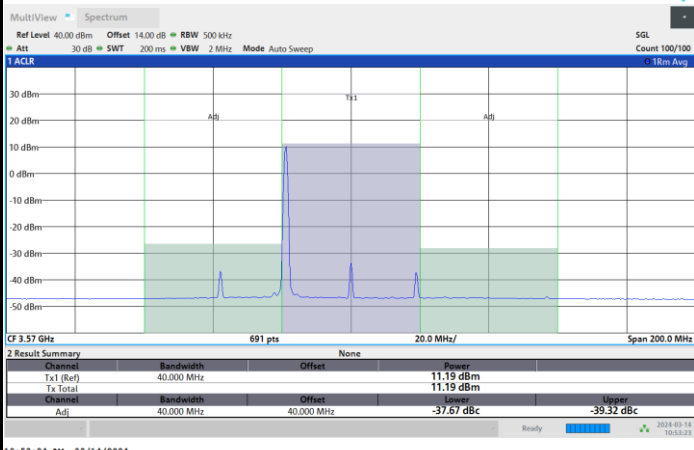

FR1 n48 / 40MHz / CP OFDM / 256QAM

Lowest Channel

1RB0

1RBmax