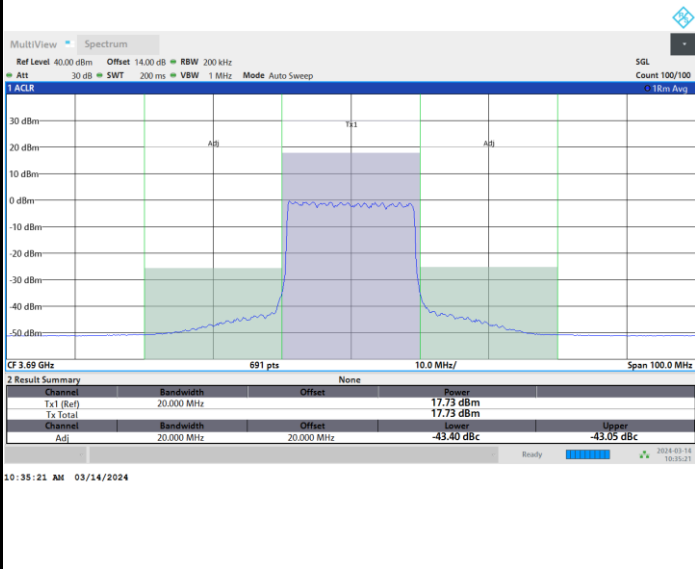

FR1 n48 / 20MHz / CP OFDM / 64QAM

Middle Channel

Full RB

FR1 n48 / 20MHz / CP OFDM / 64QAM

Highest Channel

Full RB

FR1 n48 / 20MHz / CP OFDM / 256QAM

Lowest Channel