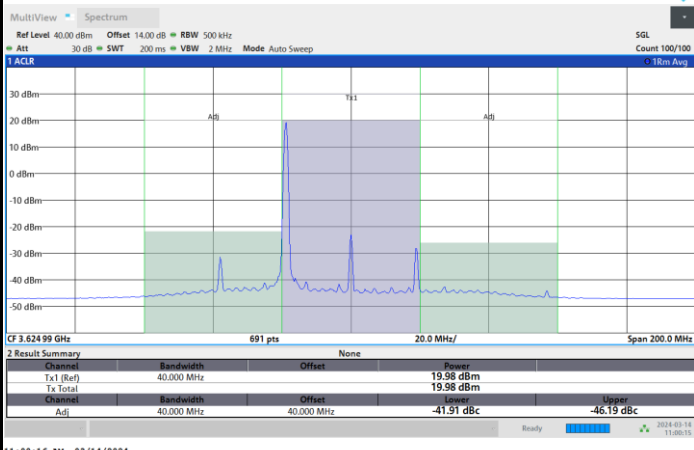

FR1 n48 / 40MHz / CP OFDM / 64QAM

Middle Channel

1RB0

1RBmax