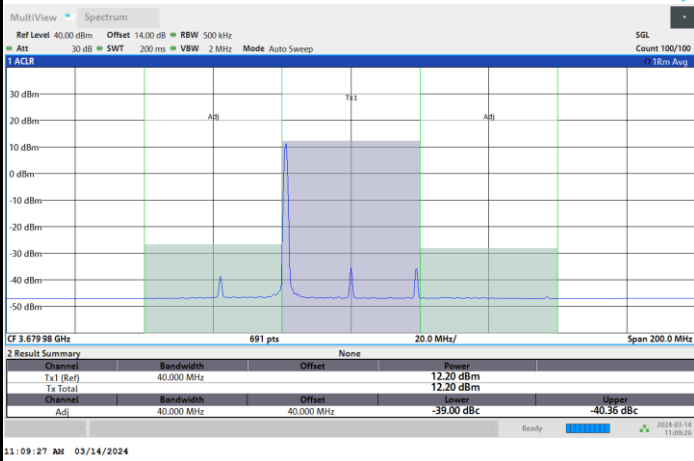

1RB0

1RBmax

Full RB

FR1 n48 / 40MHz / CP OFDM / 64QAM

Highest Channel

1RB0

1RBmax

Full RB