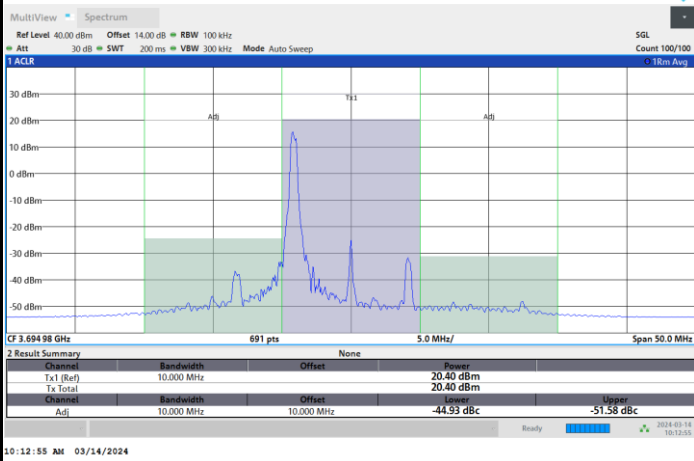

1RB0

1RBmax

Full RB

FR1 n48 / 10MHz / CP OFDM / 64QAM

Highest Channel

1RB0

1RBmax

Full RB