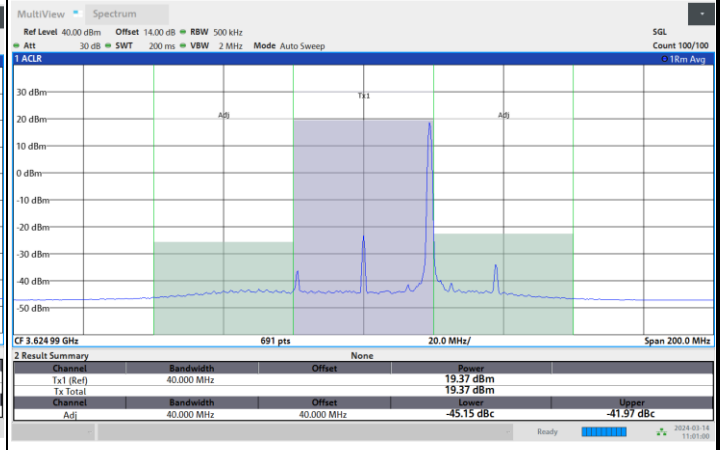

FR1 n48 / 40MHz / CP OFDM / 64QAM

Middle Channel

1RB0

1RBmax