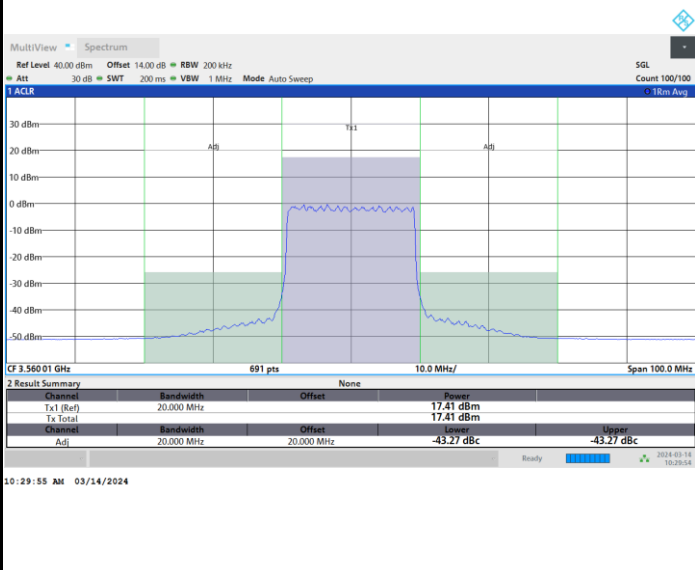

FR1 n48 / 20MHz / CP OFDM / 256QAM

Lowest Channel

Full RB