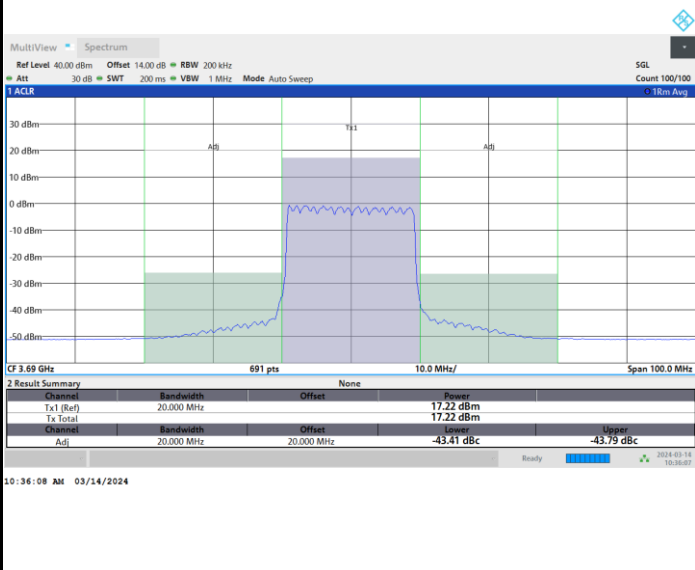

Full RB

FR1 n48 / 20MHz / CP OFDM / 256QAM

Middle Channel

Full RB

FR1 n48 / 20MHz / CP OFDM / 256QAM

Highest Channel

Full RB

FR1 n48 / 30MHz / CP OFDM / QPSK