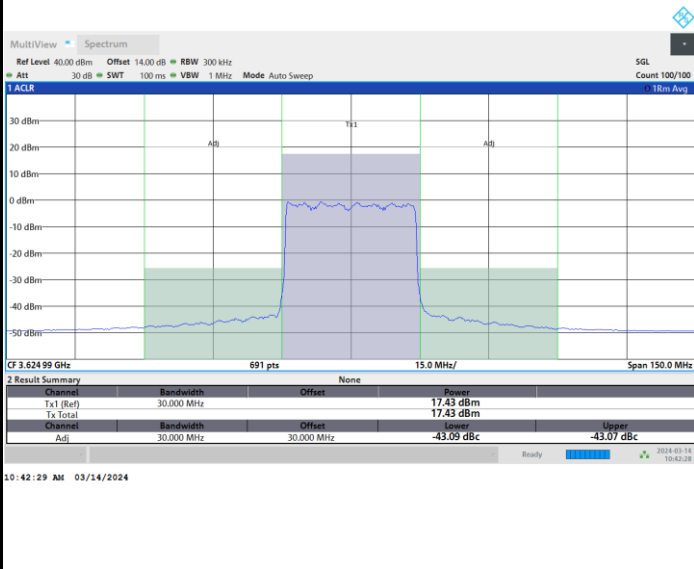

Highest Channel

Full RB

FR1 n48 / 30MHz / CP OFDM / 256QAM

Lowest Channel

Full RB

FR1 n48 / 30MHz / CP OFDM / 256QAM

Middle Channel

Full RB