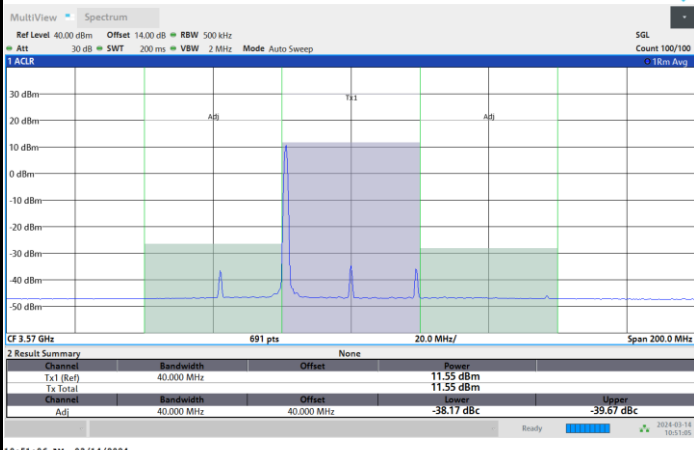

Full RB

FR1 n48 / 40MHz / CP OFDM / 64QAM

Lowest Channel

1RB0

1RBmax

Full RB

FR1 n48 / 40MHz / CP OFDM / 64QAM

Middle Channel