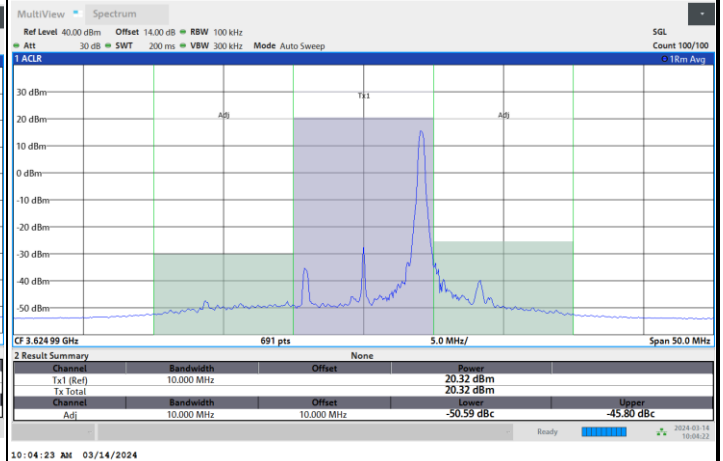

FR1 n48 / 10MHz / CP OFDM / 64QAM

Middle Channel

1RB0

1RBmax