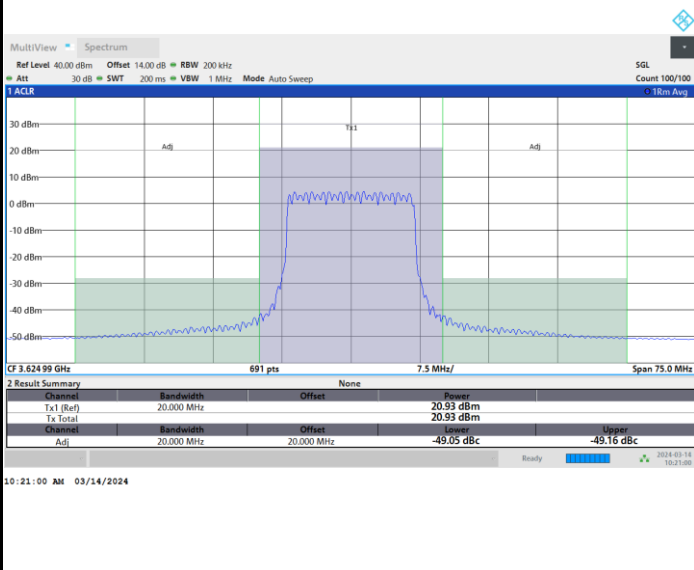

Lowest Channel

Full RB

FR1 n48 / 15MHz / CP OFDM / QPSK

Middle Channel

Full RB

FR1 n48 / 15MHz / CP OFDM / QPSK

Highest Channel

Full RB