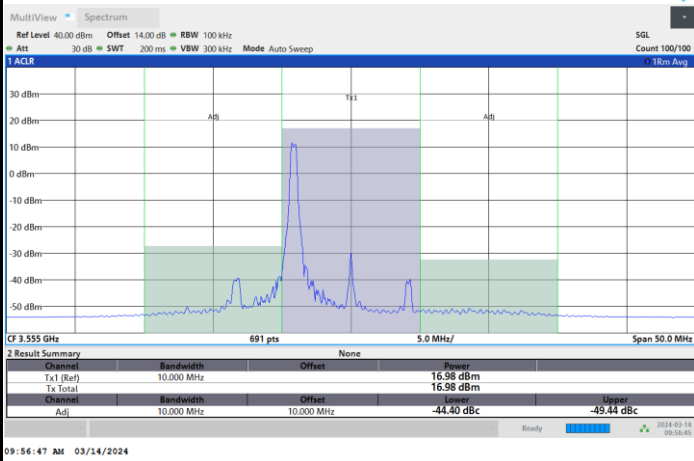

FR1 n48 / 10MHz / CP OFDM / 256QAM

Lowest Channel

1RB0

1RBmax