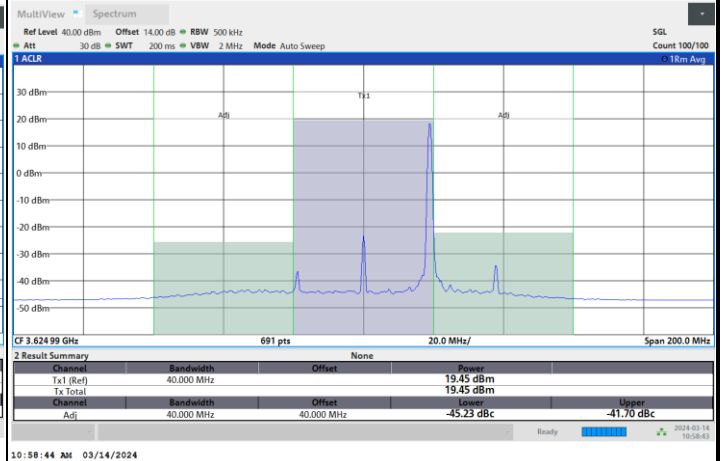

FR1 n48 / 40MHz / CP OFDM / 16QAM

Middle Channel

1RB0

1RBmax