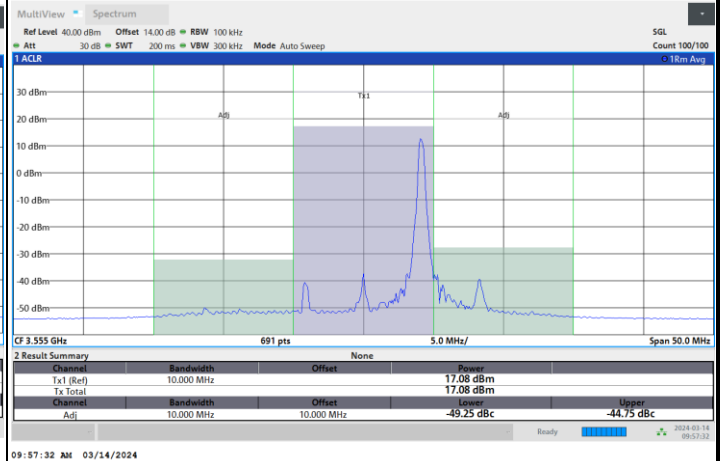

FR1 n48 / 10MHz / CP OFDM / 256QAM

Lowest Channel

1RB0

1RBmax