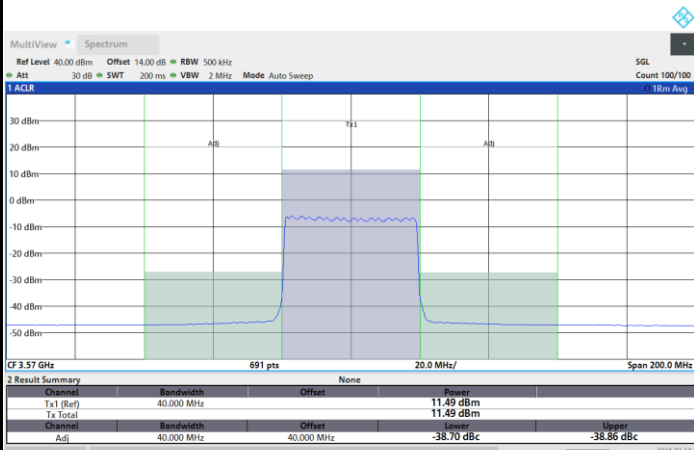

FR1 n48 / 30MHz / CP OFDM / 256QAM

Highest Channel

Full RB

FR1 n48 / 40MHz / CP OFDM / QPSK

Lowest Channel

1RB0

1RBmax

Full RB