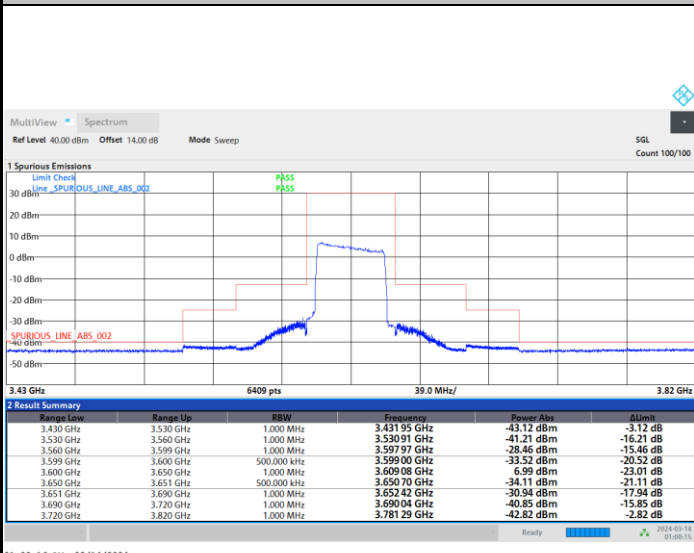

FR1 n48 / 40MHz / CP OFDM / QPSK

Middle Channel

1RB0

1RBmax

Full RB