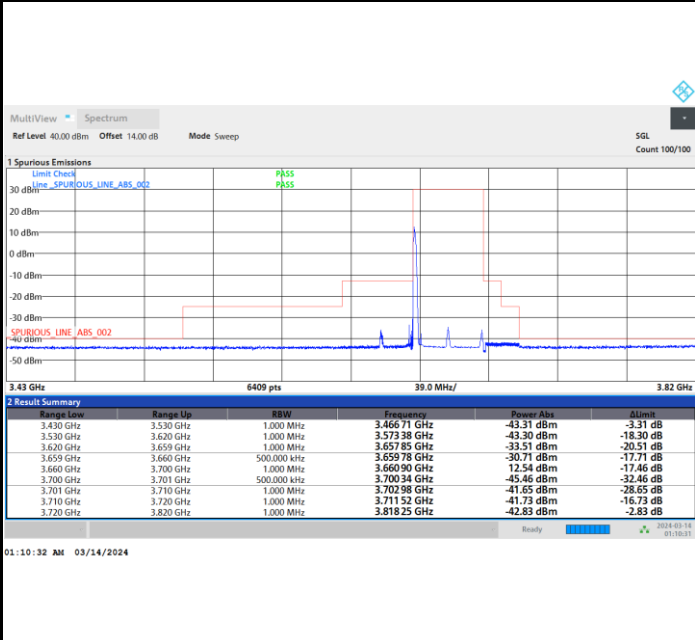

FR1 n48 / 40MHz / CP OFDM / 16QAM

Highest Channel

1RB0

1RBmax