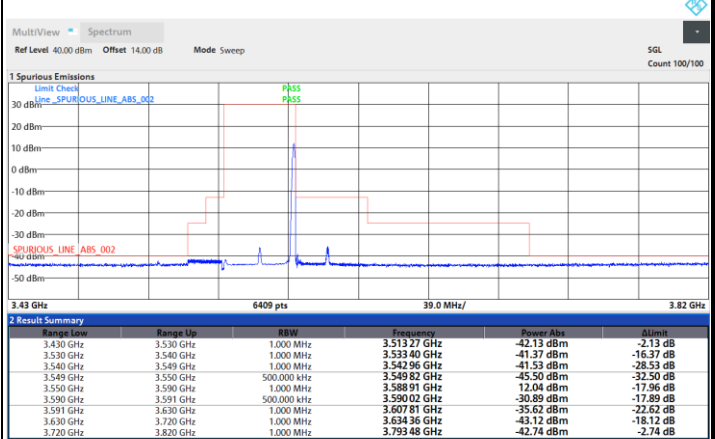

FR1 n48 / 40MHz / CP OFDM / 16QAM

Lowest Channel

1RB0

1RBmax

12:51:35 AM 03/14/2024

01:29:53 AM 03/14/2024