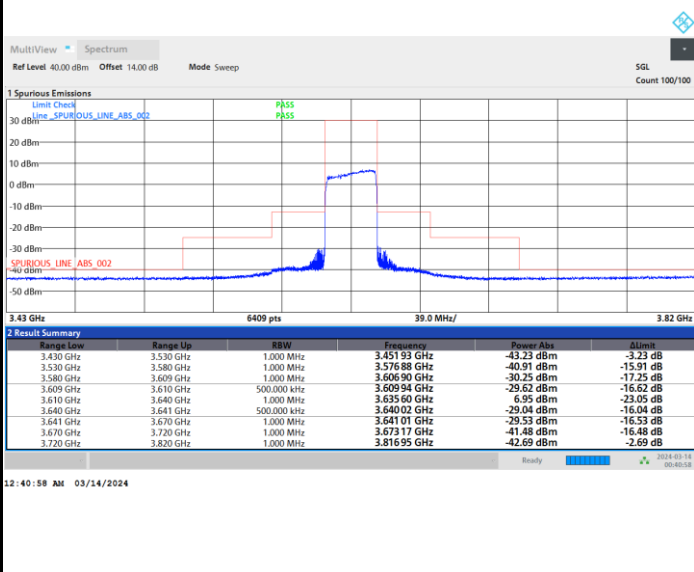

FR1 n48 / 30MHz / CP OFDM / QPSK

Middle Channel

Full RB