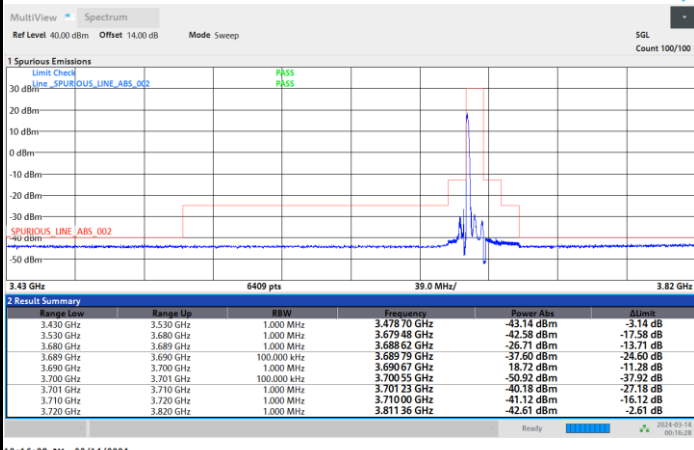

FR1 n48 / 10MHz / CP OFDM / 256QAM

Highest Channel

1RB0

1RBmax

Full RB

FR1 n48 / 15MHz / CP OFDM / QPSK

Lowest Channel

Full RB