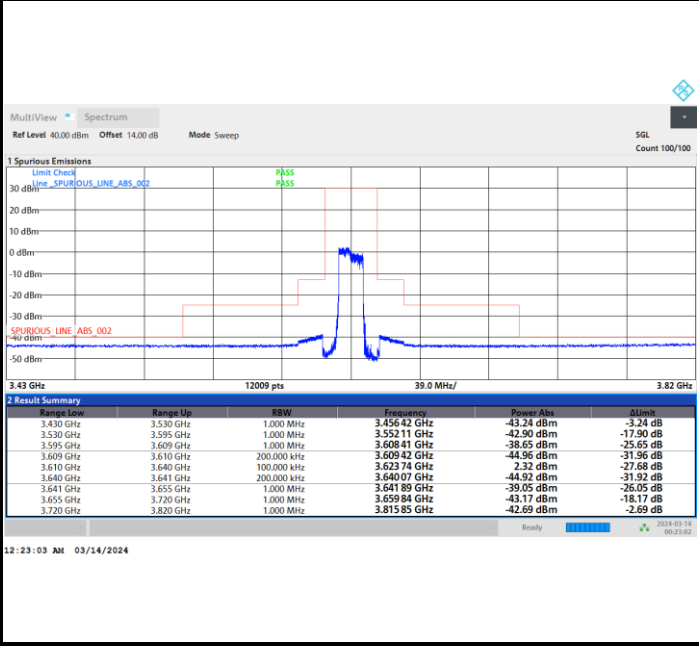

Full RB

FR1 n48 / 15MHz / CP OFDM / 16QAM

Middle Channel

Full RB

FR1 n48 / 15MHz / CP OFDM / 16QAM

Highest Channel

Full RB

FR1 n48 / 15MHz / CP OFDM / 64QAM