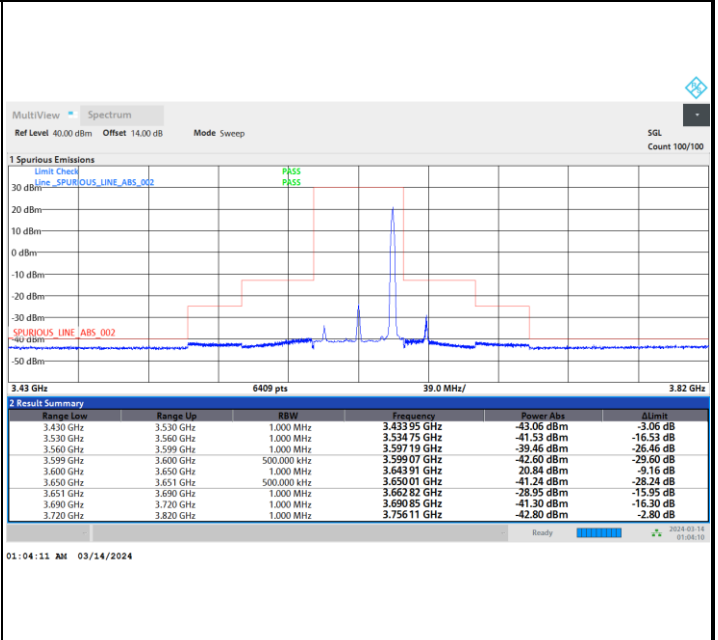

FR1 n48 / 40MHz / CP OFDM / 64QAM

Middle Channel

1RB0

1RBmax