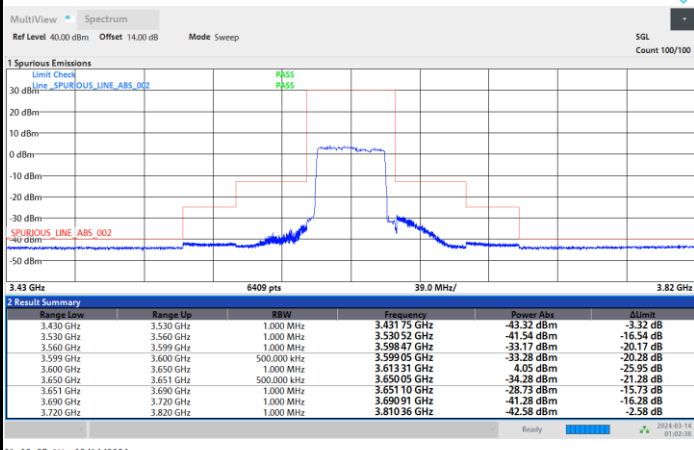

FR1 n48 / 40MHz / CP OFDM / 16QAM

Middle Channel

1RB0

1RBmax

Full RB

FR1 n48 / 40MHz / CP OFDM / 16QAM

Highest Channel

1RB0