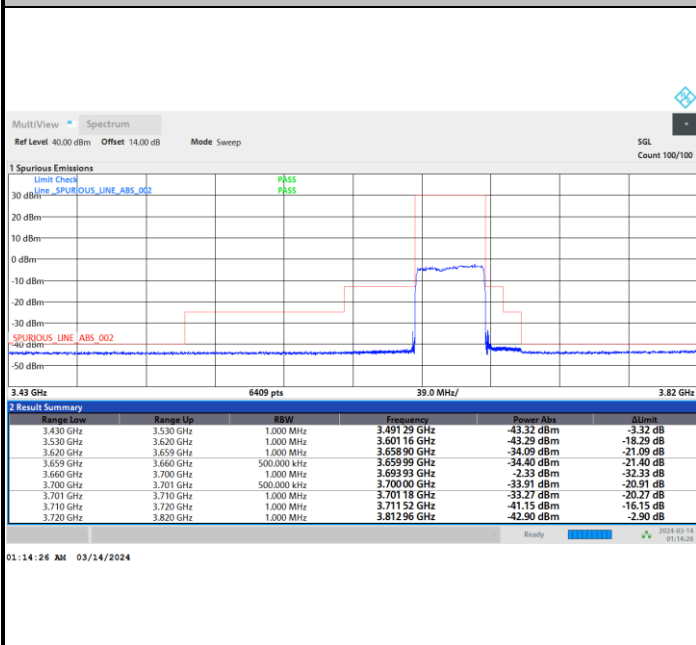

FR1 n48 / 40MHz / CP OFDM / 64QAM

Highest Channel

1RB0

1RBmax

Full RB