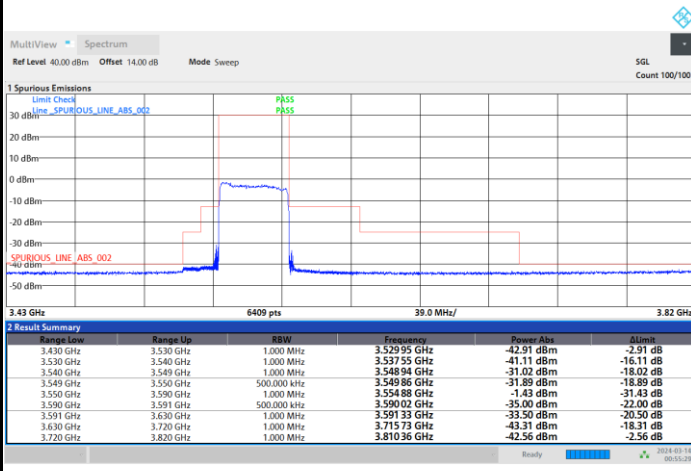

1RBmax

Full RB

FR1 n48 / 40MHz / CP OFDM / 64QAM

Lowest Channel

1RB0

1RBmax

Full RB

FR1 n48 / 40MHz / CP OFDM / 64QAM