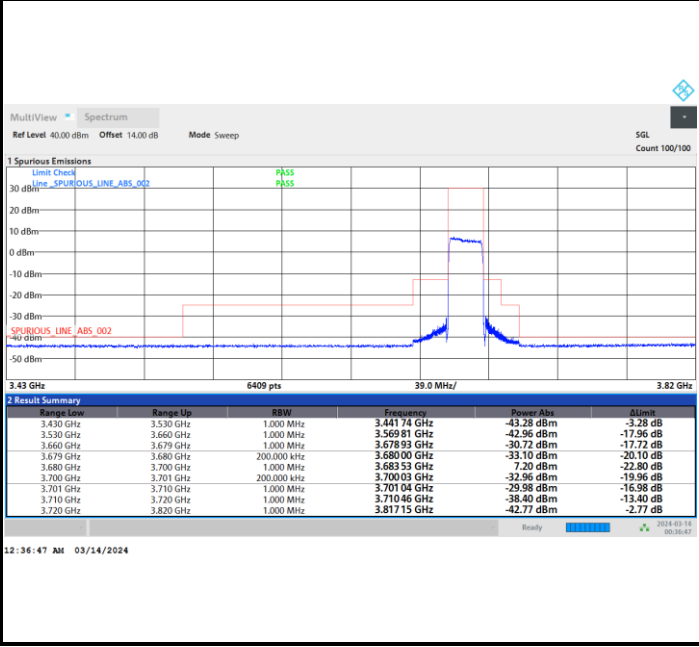

Full RB

FR1 n48 / 20MHz / CP OFDM / 64QAM

Highest Channel

Full RB

FR1 n48 / 20MHz / CP OFDM / 256QAM

Lowest Channel

Full RB

FR1 n48 / 20MHz / CP OFDM / 256QAM