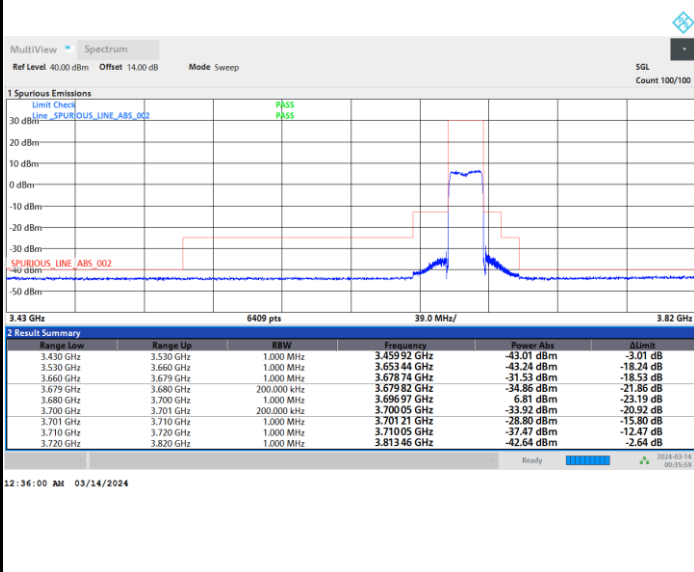

FR1 n48 / 20MHz / CP OFDM / 16QAM

Highest Channel

Full RB