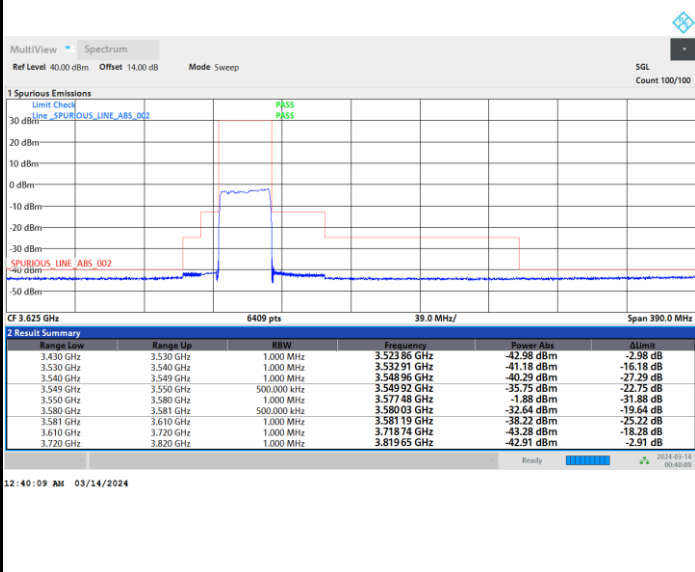

FR1 n48 / 30MHz / CP OFDM / 256QAM

Lowest Channel

Full RB