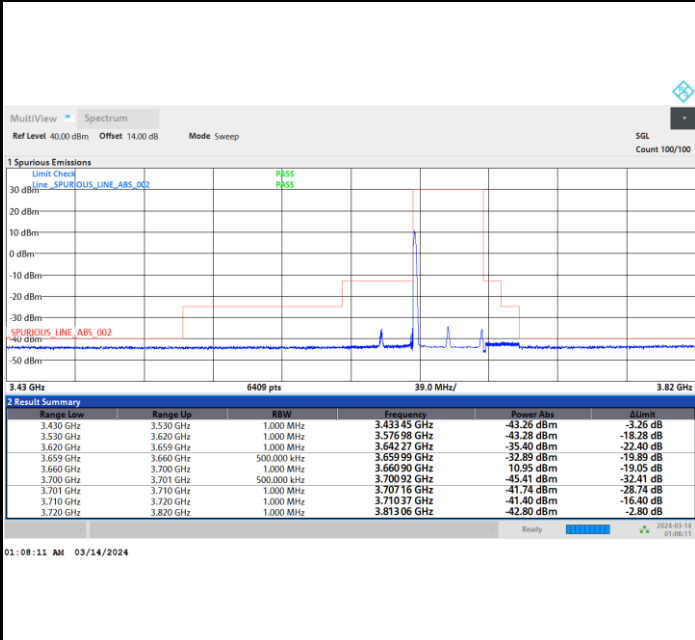

1RB0

1RBmax

Full RB

FR1 n48 / 40MHz / CP OFDM / QPSK

Highest Channel

1RB0

1RBmax

Full RB