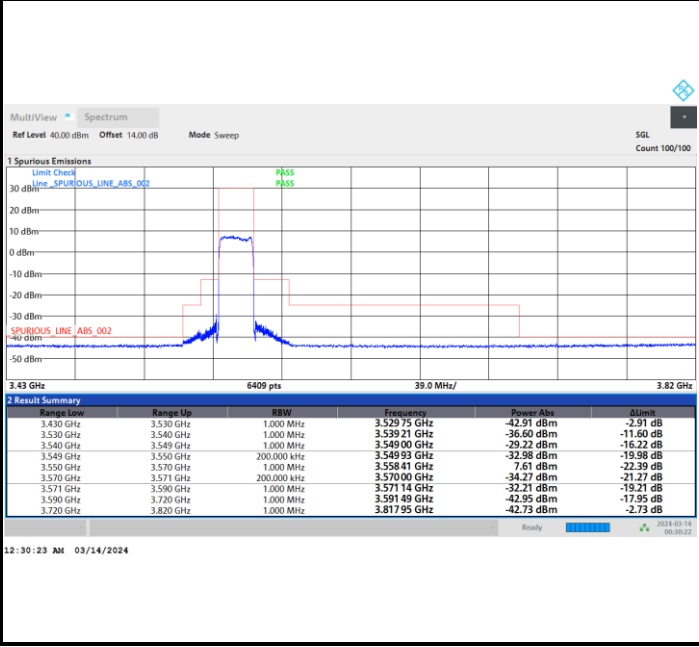

FR1 n48 / 20MHz / CP OFDM / 16QAM

Highest Channel

Full RB

FR1 n48 / 20MHz / CP OFDM / 64QAM

Lowest Channel

Full RB

FR1 n48 / 20MHz / CP OFDM / 64QAM

Middle Channel