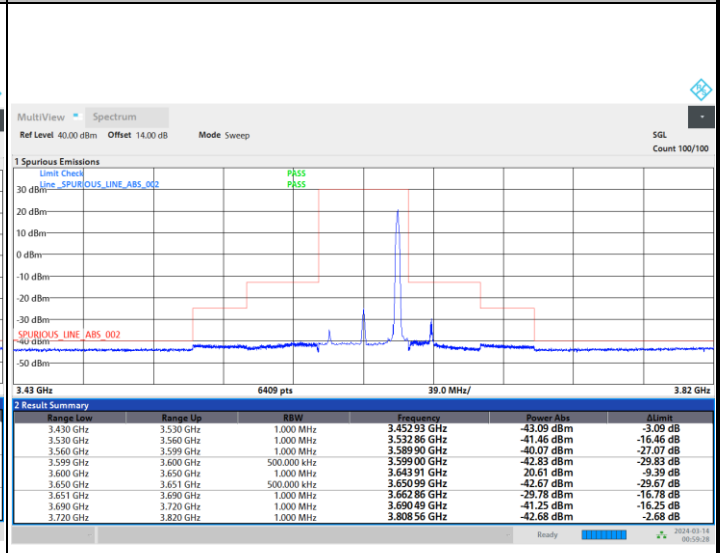

FR1 n48 / 40MHz / CP OFDM / QPSK

Middle Channel

1RB0

1RBmax