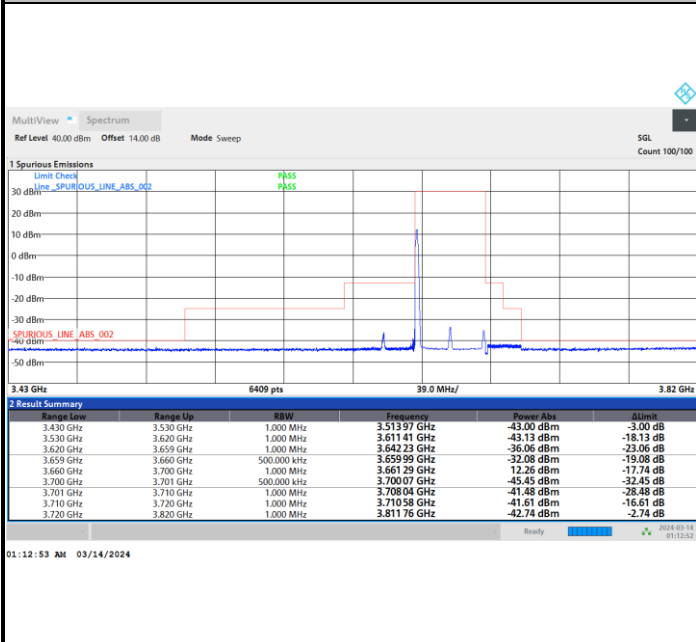

Middle Channel

1RB0

1RBmax

Full RB

FR1 n48 / 40MHz / CP OFDM / 64QAM

Highest Channel

1RB0

1RBmax