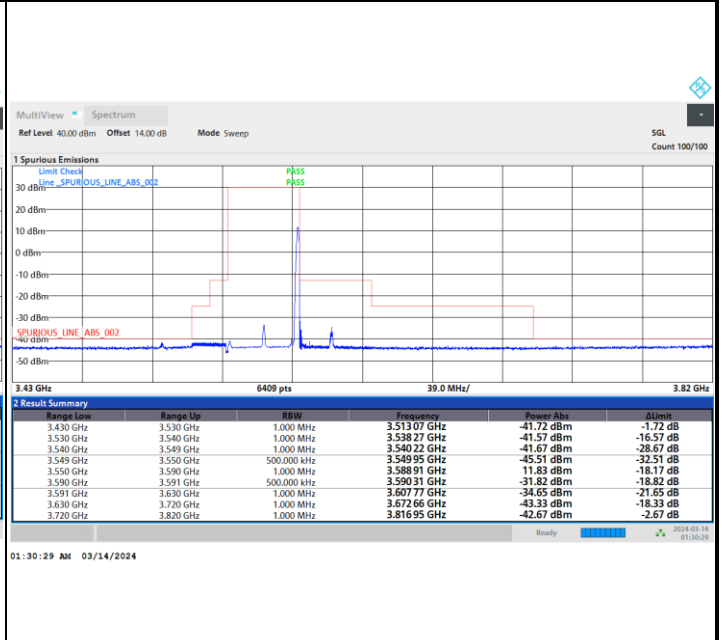

Full RB

FR1 n48 / 40MHz / CP OFDM / 256QAM

Lowest Channel

1RB0

1RBmax

Full RB