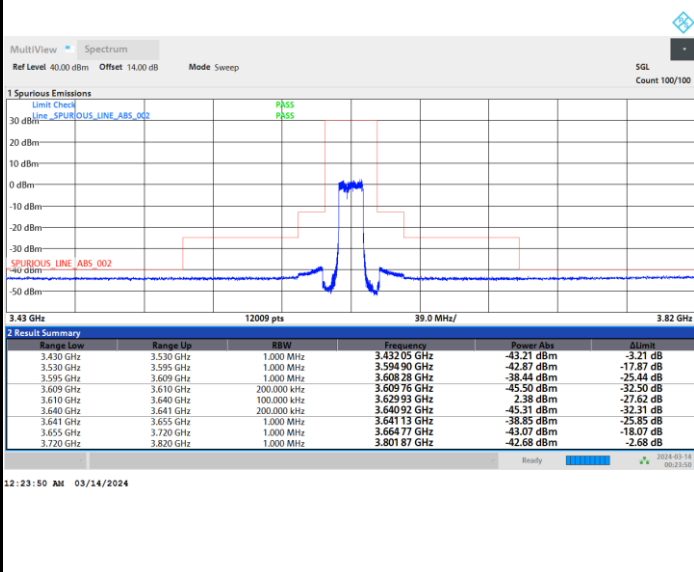

Lowest Channel

Full RB

FR1 n48 / 15MHz / CP OFDM / 64QAM

Middle Channel

Full RB

FR1 n48 / 15MHz / CP OFDM / 64QAM

Highest Channel

Full RB