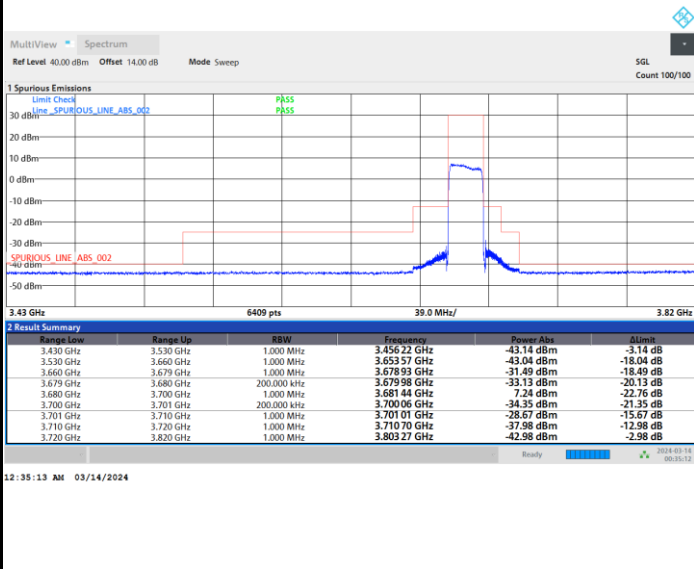

FR1 n48 / 20MHz / CP OFDM / QPSK

Highest Channel

Full RB