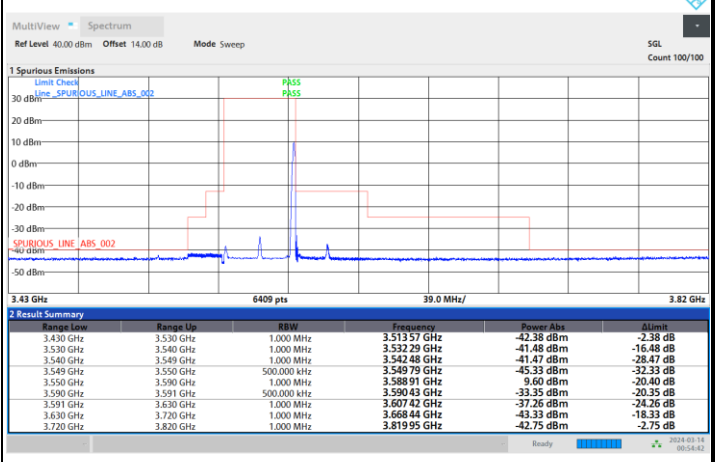

1RBmax

Full RB

FR1 n48 / 40MHz / CP OFDM / 64QAM

Lowest Channel

1RB0

1RBmax

Full RB

FR1 n48 / 40MHz / CP OFDM / 64QAM