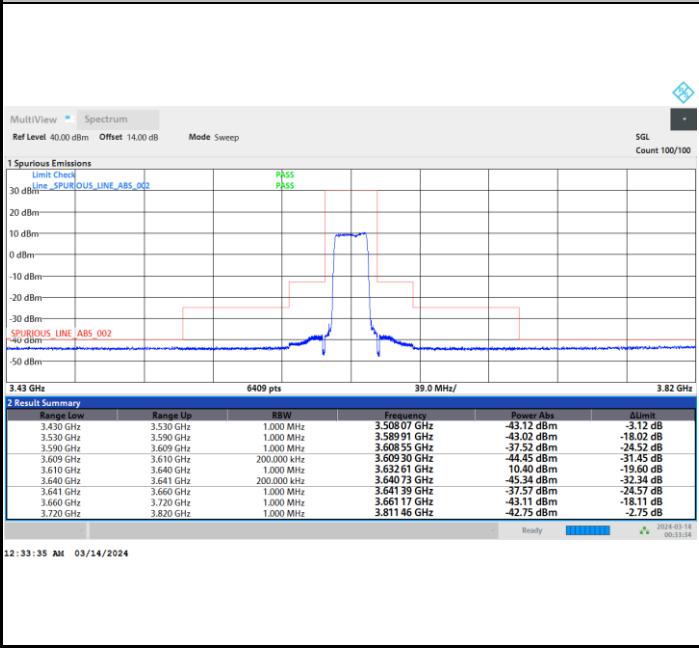

FR1 n48 / 20MHz / CP OFDM / 64QAM

Middle Channel

Full RB