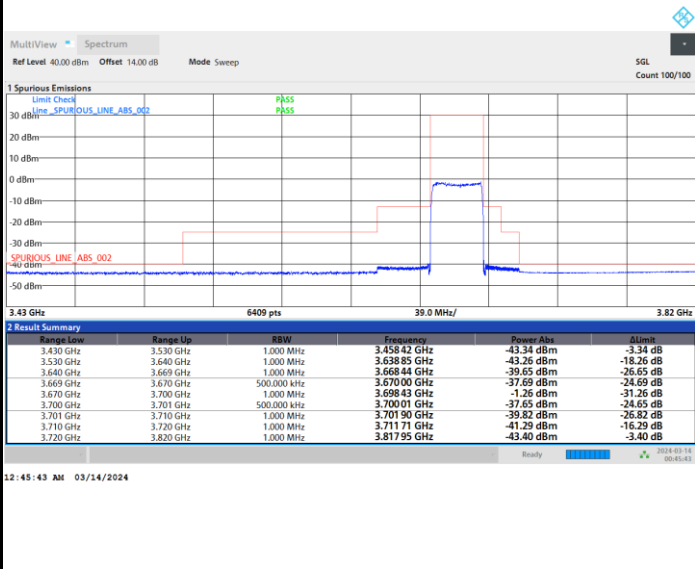

Lowest Channel

Full RB

FR1 n48 / 30MHz / CP OFDM / 64QAM

Middle Channel

Full RB

FR1 n48 / 30MHz / CP OFDM / 64QAM

Highest Channel

Full RB