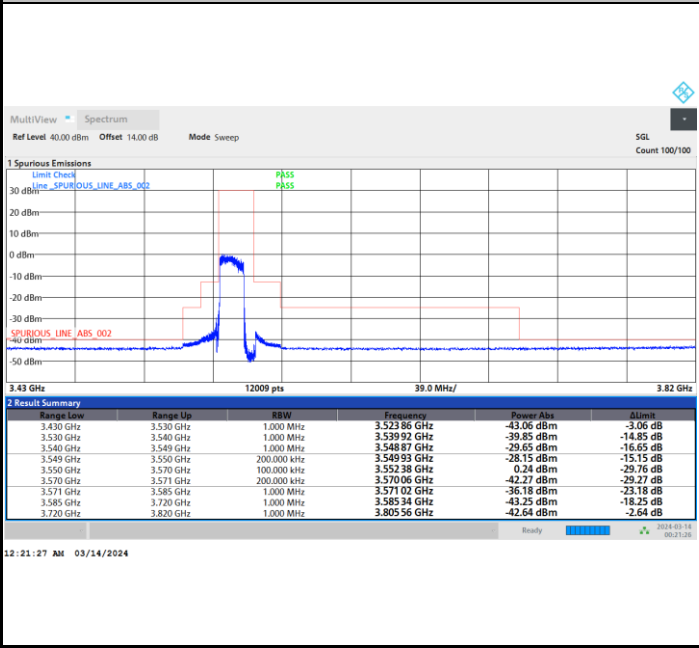

FR1 n48 / 15MHz / CP OFDM / 256QAM

Lowest Channel

Full RB