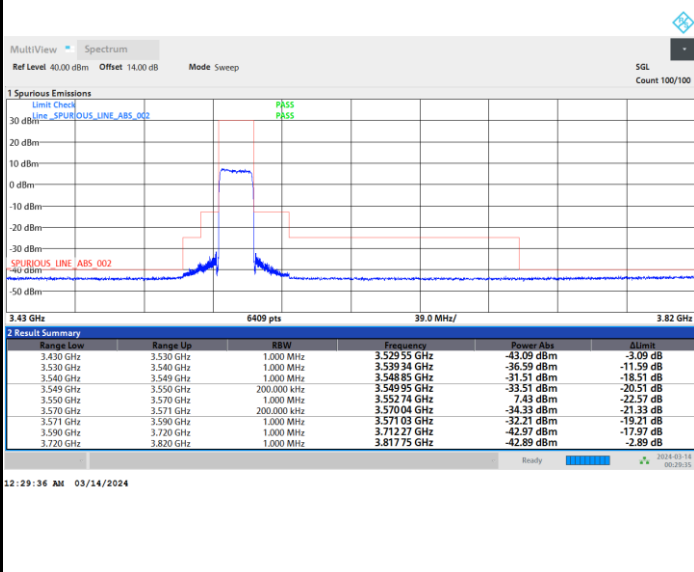

Highest Channel

Full RB

FR1 n48 / 20MHz / CP OFDM / 16QAM

Lowest Channel

Full RB

FR1 n48 / 20MHz / CP OFDM / 16QAM

Middle Channel

Full RB