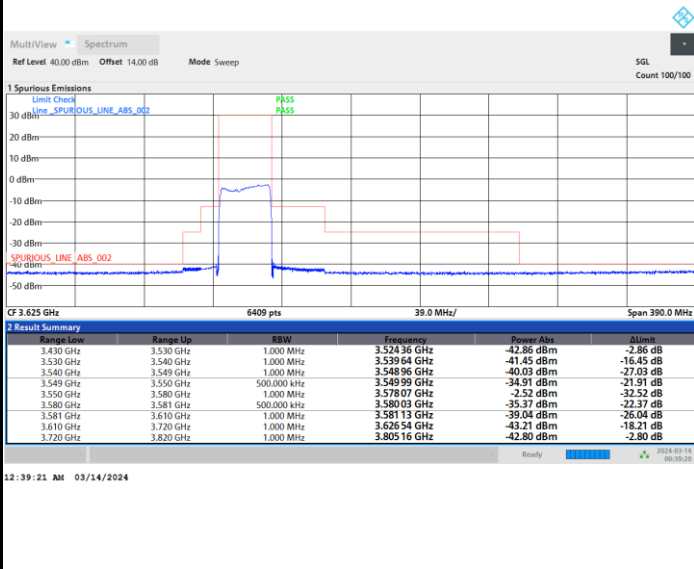

FR1 n48 / 30MHz / CP OFDM / 64QAM

Lowest Channel

Full RB