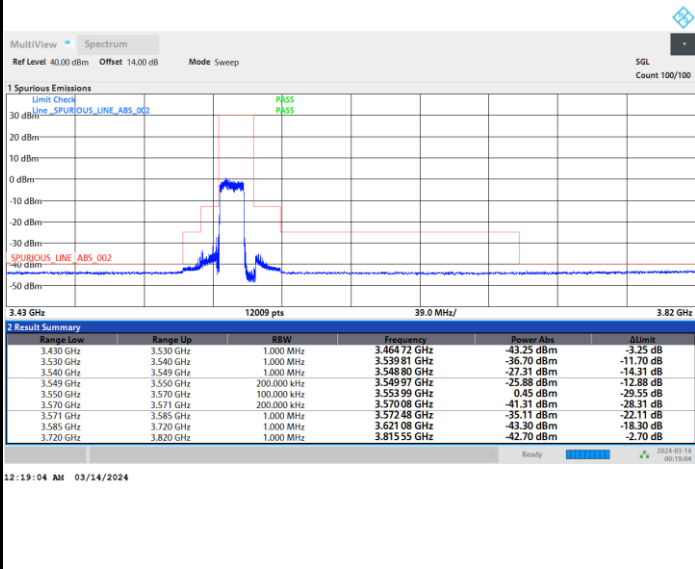

FR1 n48 / 10MHz / CP OFDM / 256QAM

Highest Channel

1RB0

1RBmax

Full RB

FR1 n48 / 15MHz / CP OFDM / QPSK

Lowest Channel

Full RB