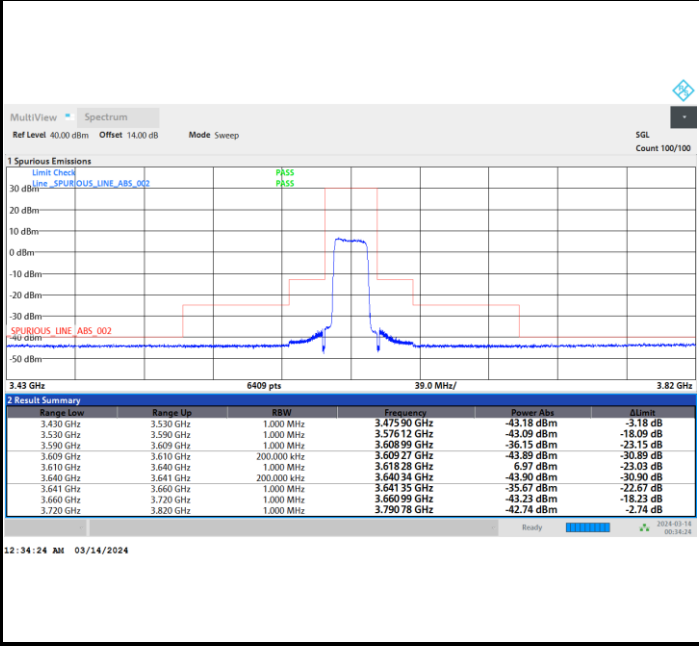

FR1 n48 / 20MHz / CP OFDM / 256QAM

Middle Channel

Full RB