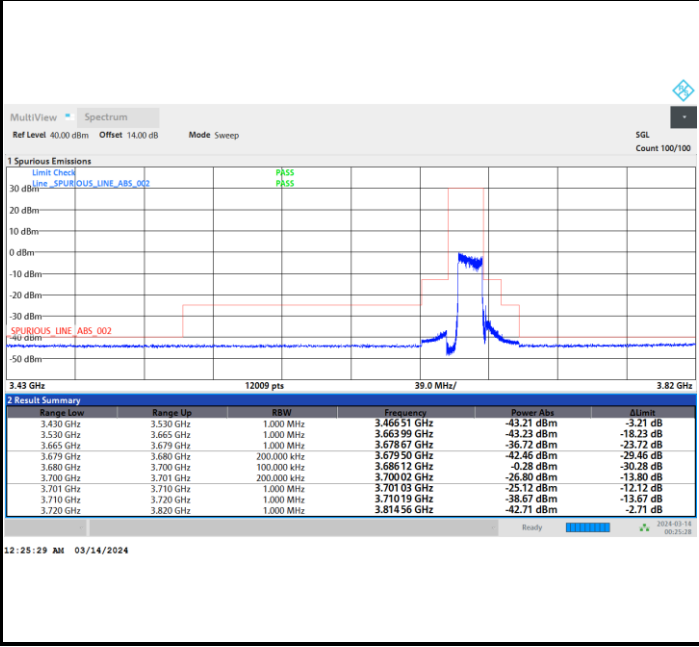

FR1 n48 / 15MHz / CP OFDM / QPSK

Middle Channel

Full RB

FR1 n48 / 15MHz / CP OFDM / QPSK

Highest Channel

Full RB

FR1 n48 / 15MHz / CP OFDM / 16QAM

Lowest Channel