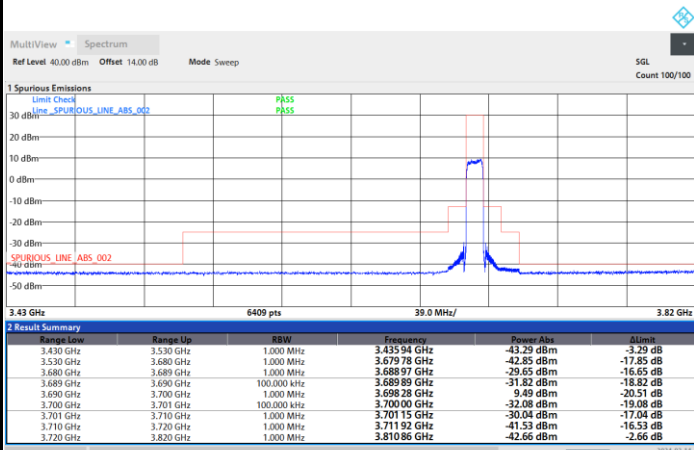

FR1 n48 / 10MHz / CP OFDM / 256QAM

Highest Channel

1RB0

1RBmax

Full RB

FR1 n48 / 15MHz / CP OFDM / QPSK

Lowest Channel

Full RB