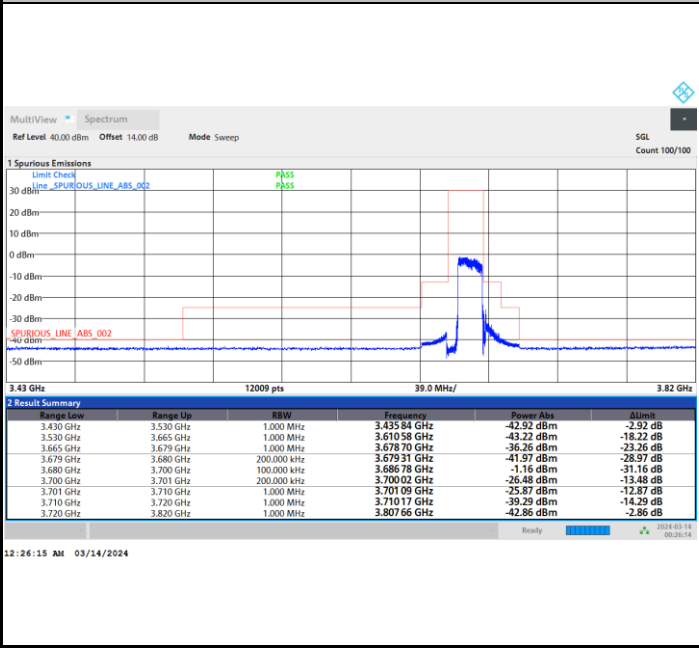

Full RB

FR1 n48 / 15MHz / CP OFDM / 16QAM

Middle Channel

Full RB

FR1 n48 / 15MHz / CP OFDM / 16QAM

Highest Channel

Full RB

FR1 n48 / 15MHz / CP OFDM / 64QAM