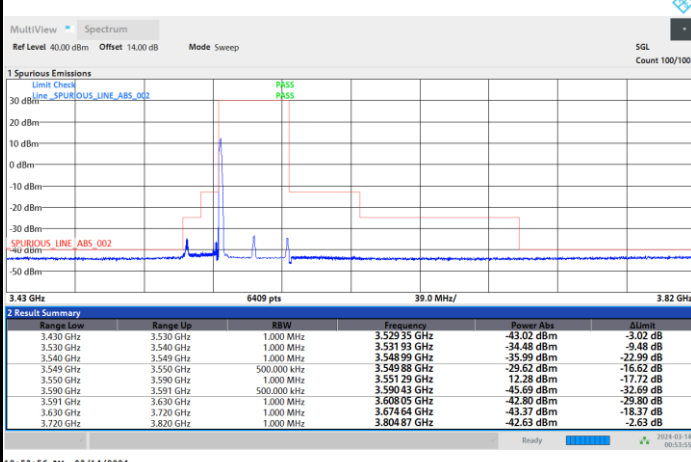

1RBmax

Full RB

FR1 n48 / 40MHz / CP OFDM / 64QAM

Lowest Channel

1RB0

1RBmax

Full RB

FR1 n48 / 40MHz / CP OFDM / 64QAM