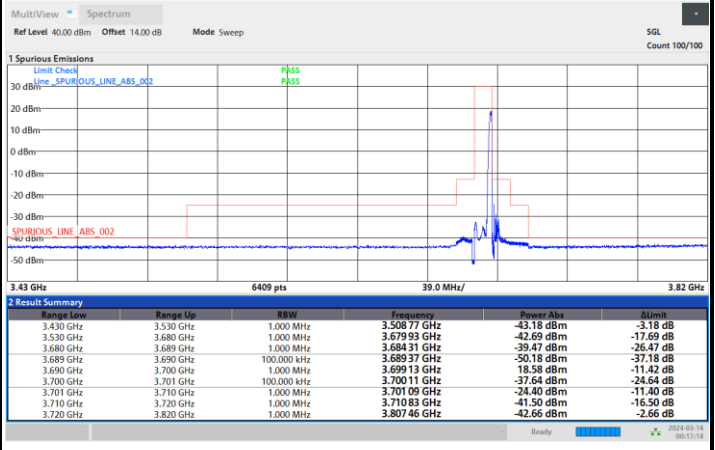

FR1 n48 / 10MHz / CP OFDM / 256QAM

Highest Channel

1RB0

1RBmax

Full RB

FR1 n48 / 15MHz / CP OFDM / QPSK

Lowest Channel

Full RB