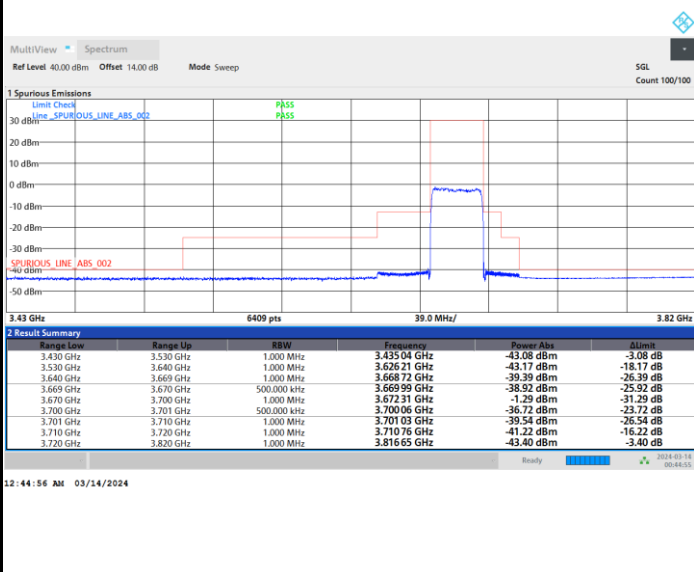

Full RB

FR1 n48 / 30MHz / CP OFDM / 16QAM

Middle Channel

Full RB

FR1 n48 / 30MHz / CP OFDM / 16QAM

Highest Channel

Full RB

FR1 n48 / 30MHz / CP OFDM / 64QAM