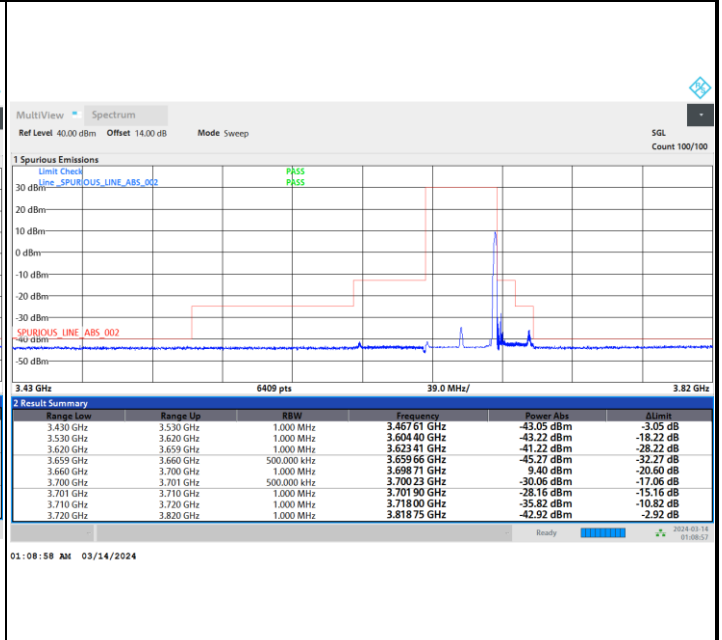

1RB0

1RBmax

Full RB

FR1 n48 / 40MHz / CP OFDM / QPSK

Highest Channel

1RB0

1RBmax

Full RB