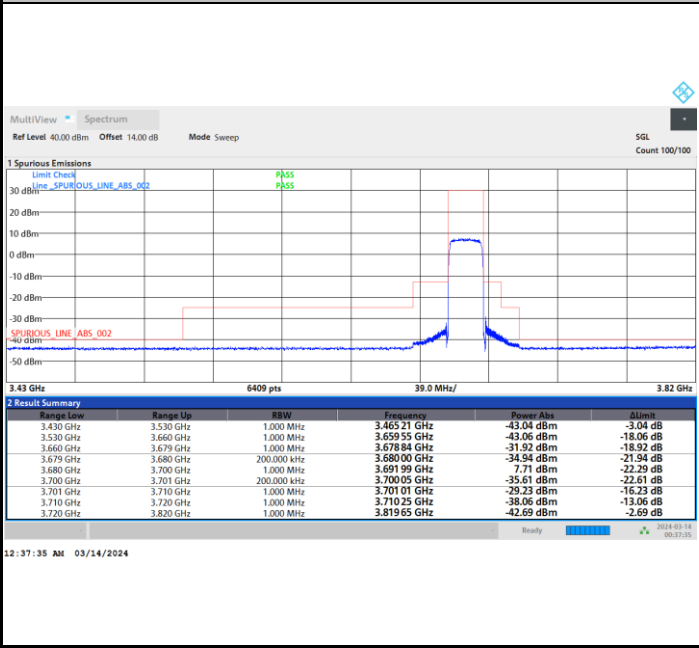

Middle Channel

Full RB

FR1 n48 / 20MHz / CP OFDM / 256QAM

Highest Channel

Full RB

FR1 n48 / 30MHz / CP OFDM / QPSK

Lowest Channel

Full RB