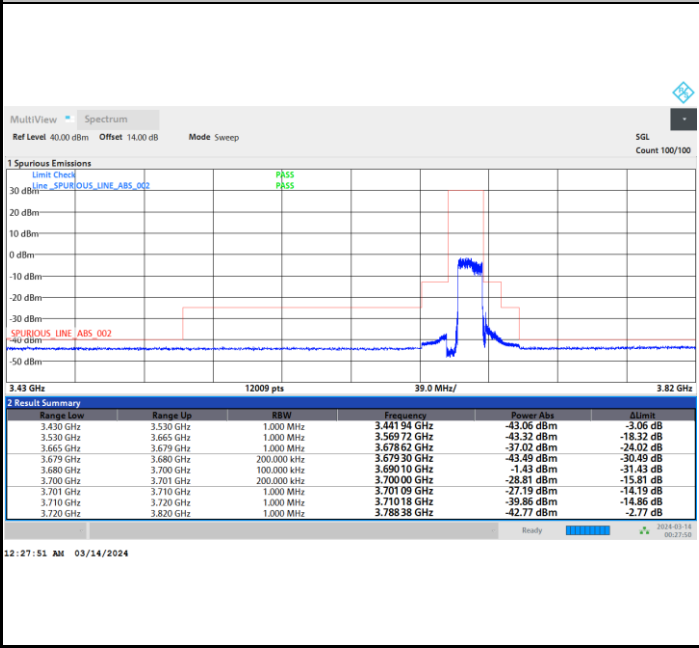

FR1 n48 / 15MHz / CP OFDM / 256QAM

Highest Channel

Full RB