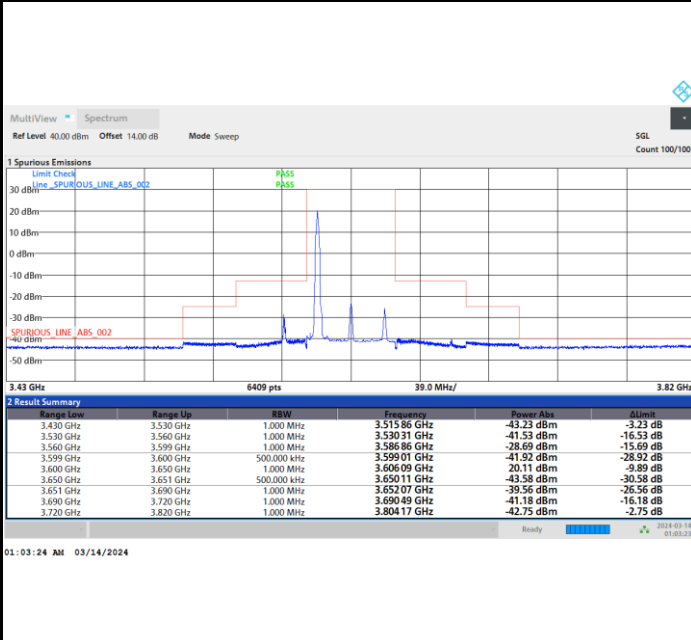

FR1 n48 / 40MHz / CP OFDM / 64QAM

Middle Channel

1RB0

1RBmax