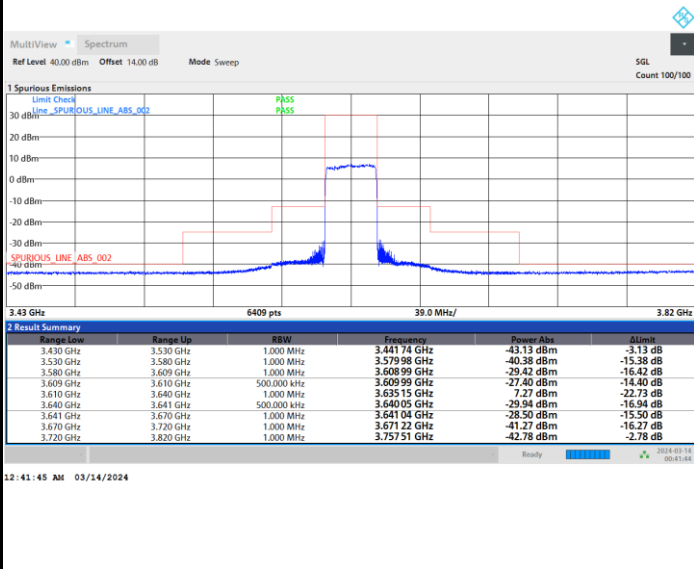

Full RB

FR1 n48 / 30MHz / CP OFDM / 16QAM

Middle Channel

Full RB

FR1 n48 / 30MHz / CP OFDM / 16QAM

Highest Channel

Full RB

FR1 n48 / 30MHz / CP OFDM / 64QAM