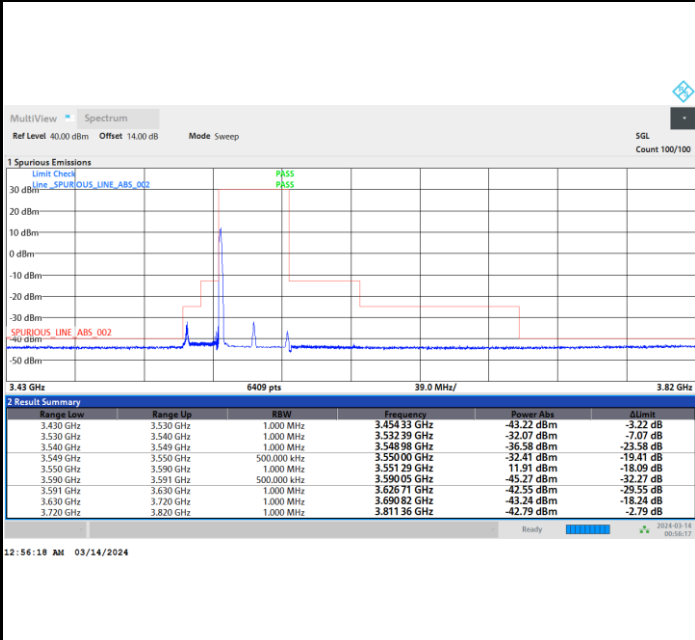

Full RB

FR1 n48 / 40MHz / CP OFDM / 256QAM

Lowest Channel

1RB0

1RBmax

Full RB