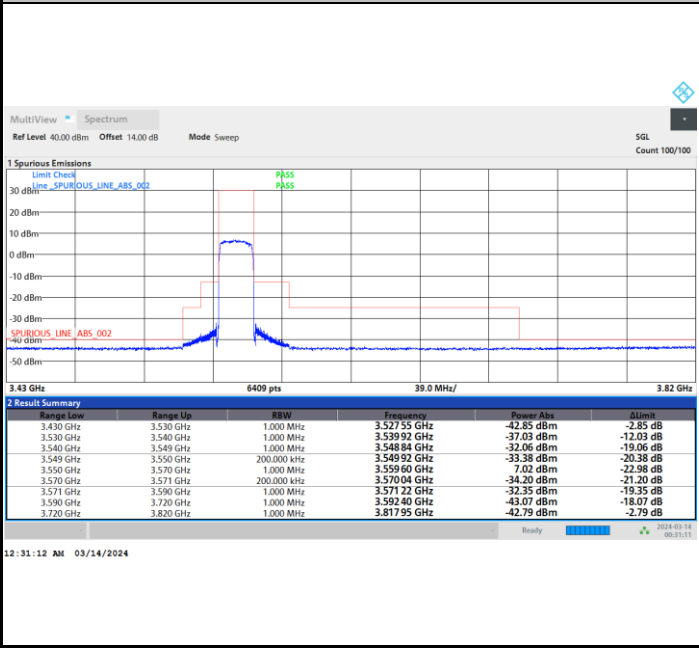

Full RB

FR1 n48 / 20MHz / CP OFDM / 64QAM

Highest Channel

Full RB

FR1 n48 / 20MHz / CP OFDM / 256QAM

Lowest Channel

Full RB

FR1 n48 / 20MHz / CP OFDM / 256QAM