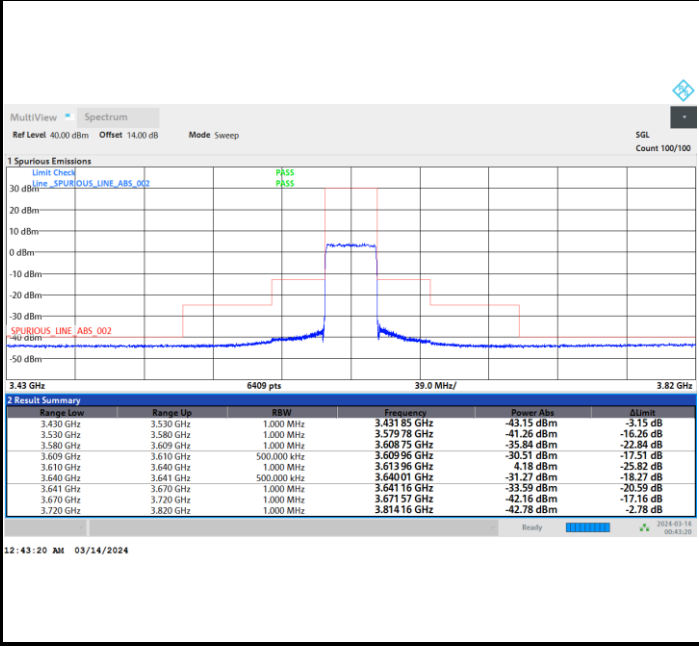

FR1 n48 / 30MHz / CP OFDM / 256QAM

Lowest Channel

Full RB

FR1 n48 / 30MHz / CP OFDM / 256QAM

Middle Channel

Full RB

FR1 n48 / 30MHz / CP OFDM / 256QAM

Highest Channel