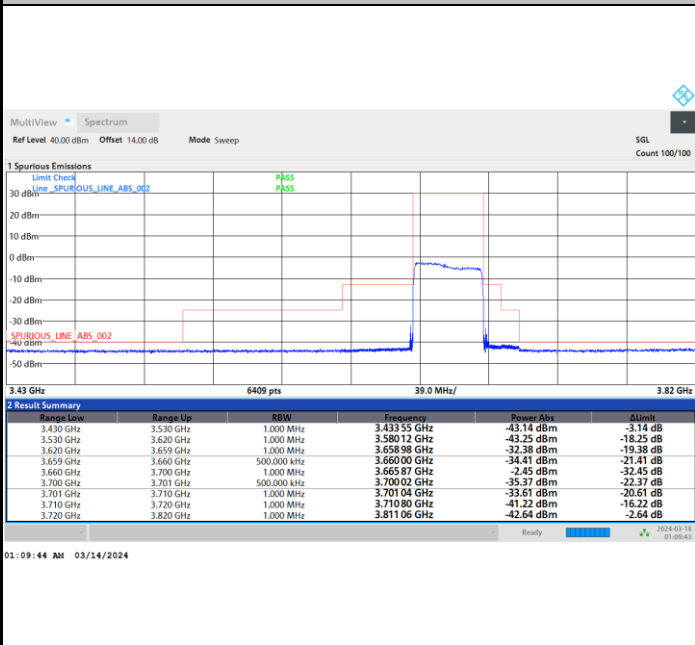

1RB0

1RBmax

Full RB

FR1 n48 / 40MHz / CP OFDM / QPSK

Highest Channel

1RB0

1RBmax

Full RB