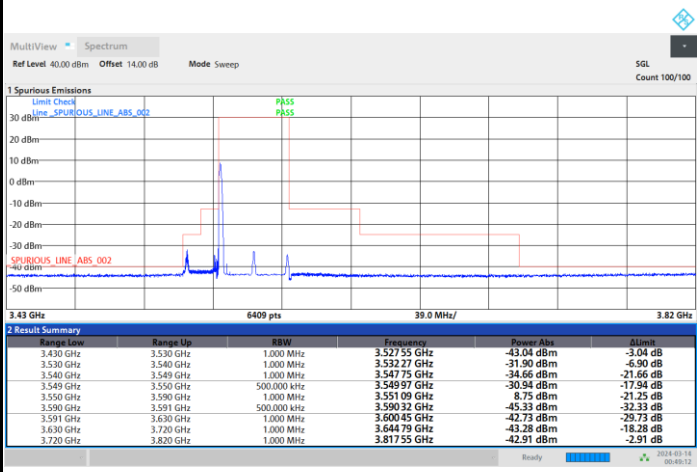

Full RB

FR1 n48 / 40MHz / CP OFDM / QPSK

Lowest Channel

1RB0

1RBmax

Full RB

FR1 n48 / 40MHz / CP OFDM / QPSK

Middle Channel