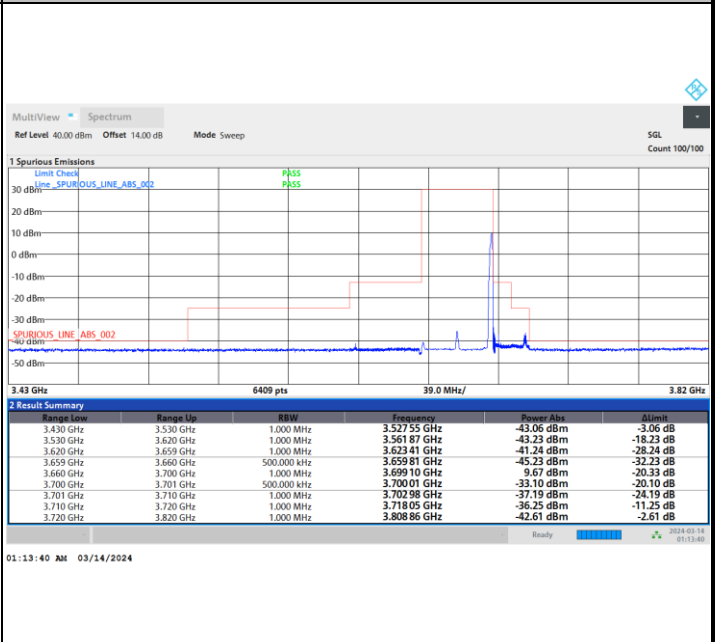

Middle Channel

1RB0

1RBmax

Full RB

FR1 n48 / 40MHz / CP OFDM / 64QAM

Highest Channel

1RB0

1RBmax