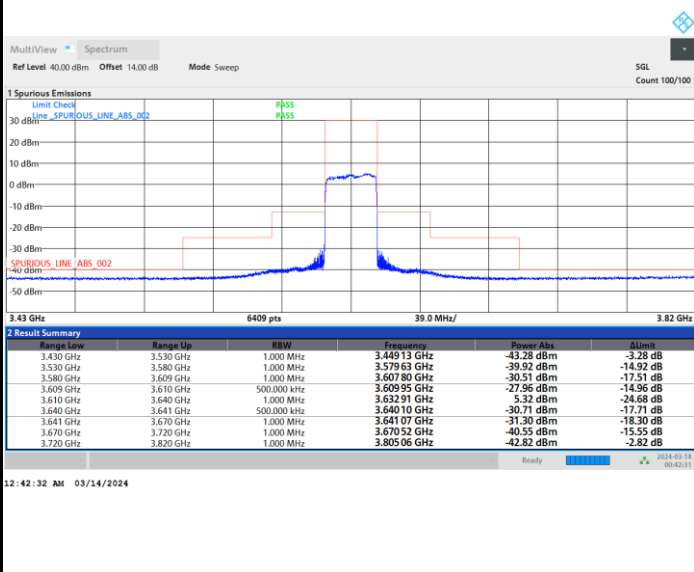

Lowest Channel

Full RB

FR1 n48 / 30MHz / CP OFDM / 64QAM

Middle Channel

Full RB

FR1 n48 / 30MHz / CP OFDM / 64QAM

Highest Channel

Full RB