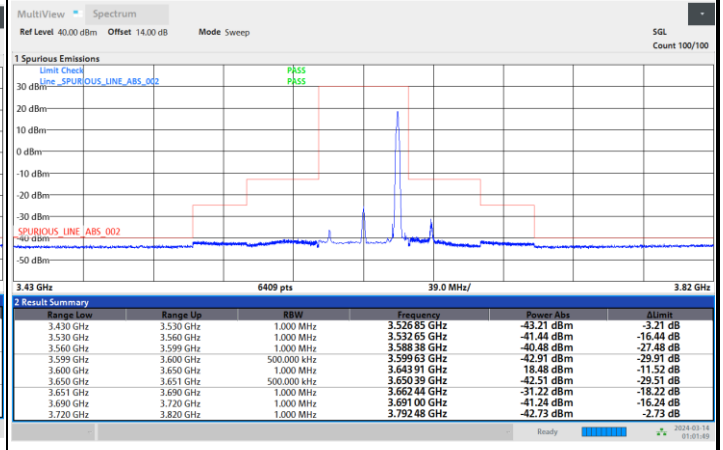

FR1 n48 / 40MHz / CP OFDM / 16QAM

Middle Channel

1RB0

1RBmax