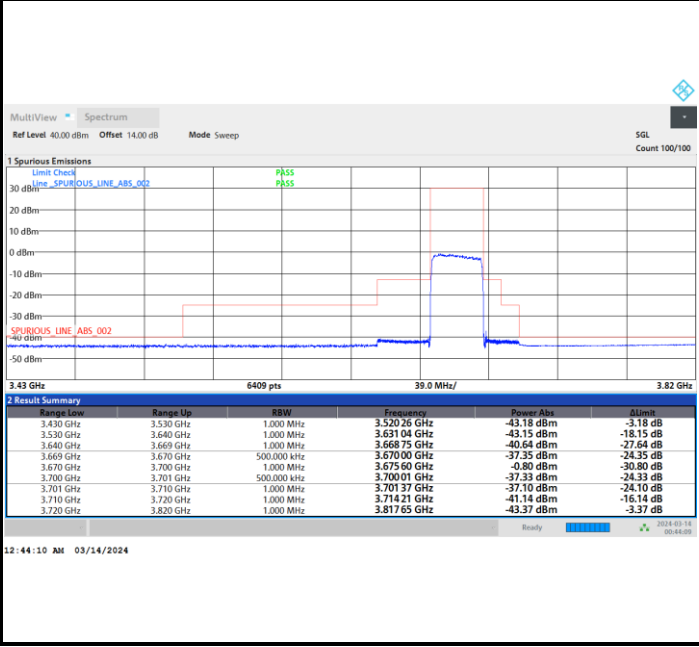

FR1 n48 / 30MHz / CP OFDM / QPSK

Middle Channel

Full RB

FR1 n48 / 30MHz / CP OFDM / QPSK

Highest Channel

Full RB

FR1 n48 / 30MHz / CP OFDM / 16QAM

Lowest Channel