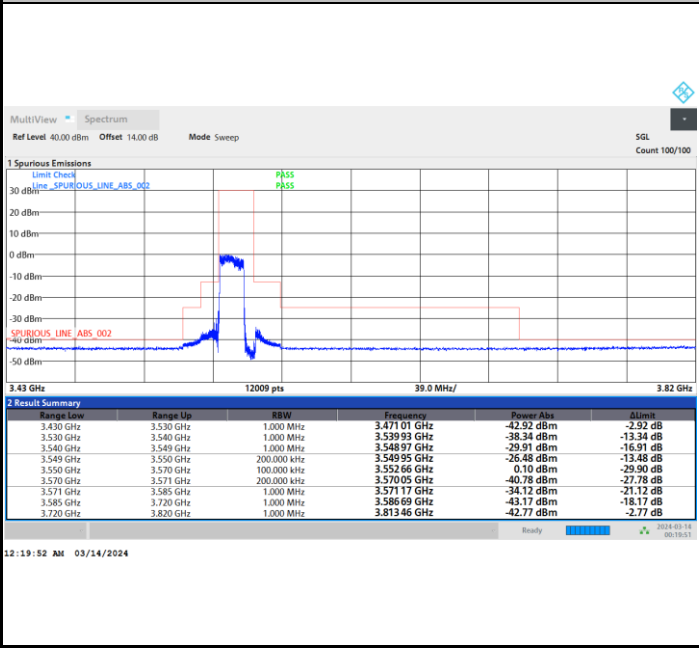

FR1 n48 / 15MHz / CP OFDM / 16QAM

Lowest Channel

Full RB