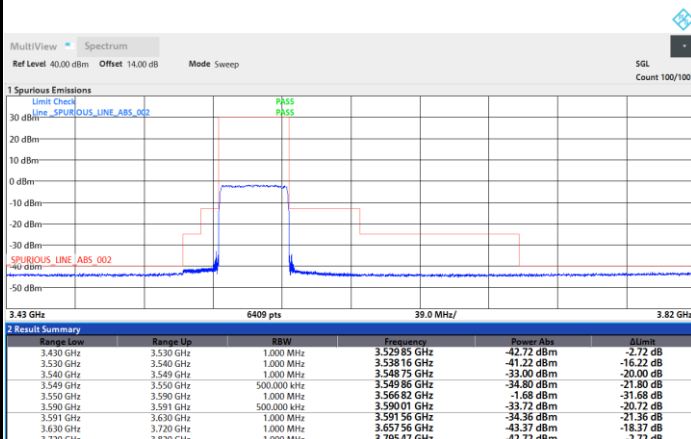

FR1 n48 / 40MHz / CP OFDM / 16QAM

Lowest Channel

1RB0

1RBmax

12:51:35 AM 03/14/2024

01:29:53 AM 03/14/2024

Full RB

12:53:09 AM 03/14/2024