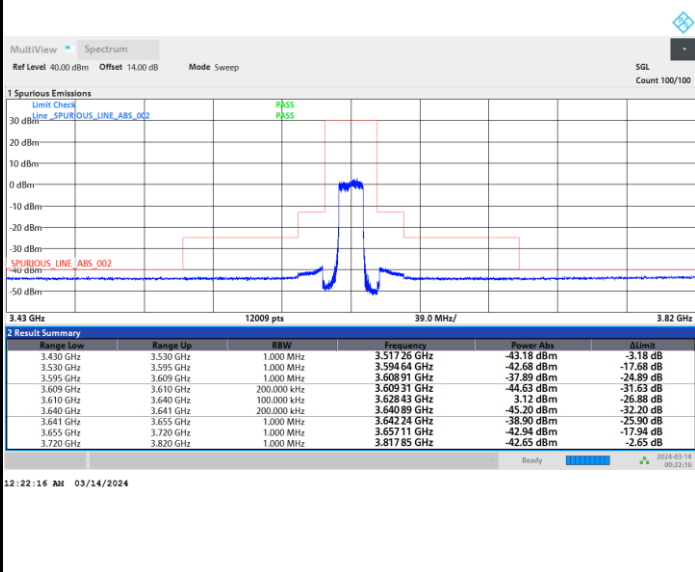

FR1 n48 / 15MHz / CP OFDM / QPSK

Middle Channel

Full RB