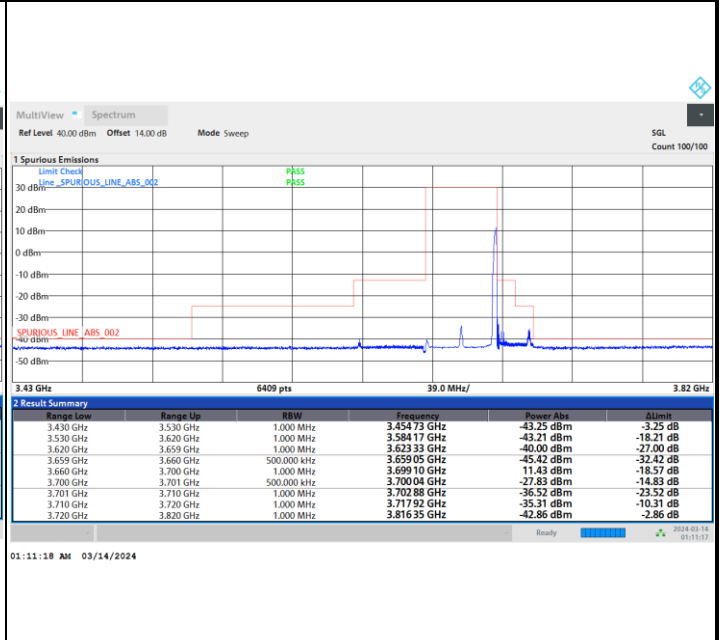

FR1 n48 / 40MHz / CP OFDM / 16QAM

Highest Channel

1RB0

1RBmax