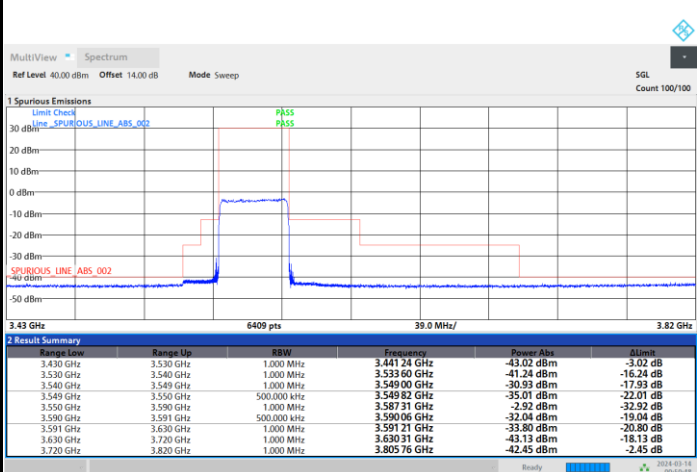

Full RB

FR1 n48 / 40MHz / CP OFDM / QPSK

Lowest Channel

1RB0

1RBmax

Full RB

FR1 n48 / 40MHz / CP OFDM / QPSK

Middle Channel