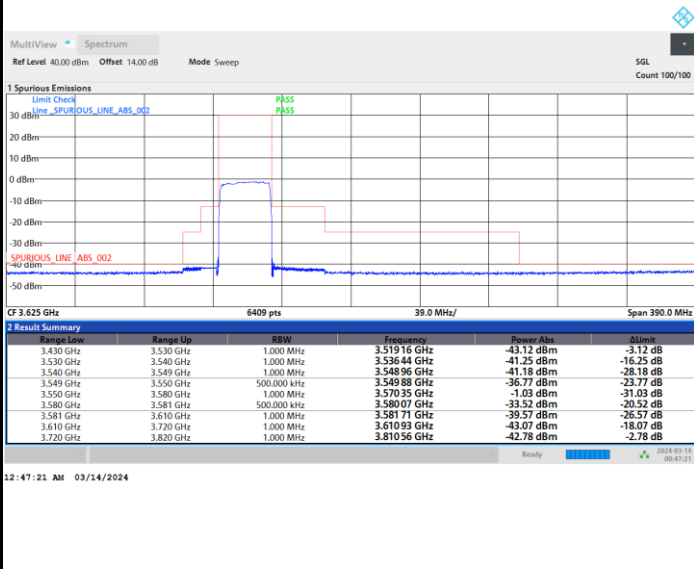

Middle Channel

Full RB

FR1 n48 / 20MHz / CP OFDM / 256QAM

Highest Channel

Full RB

FR1 n48 / 30MHz / CP OFDM / QPSK

Lowest Channel

Full RB