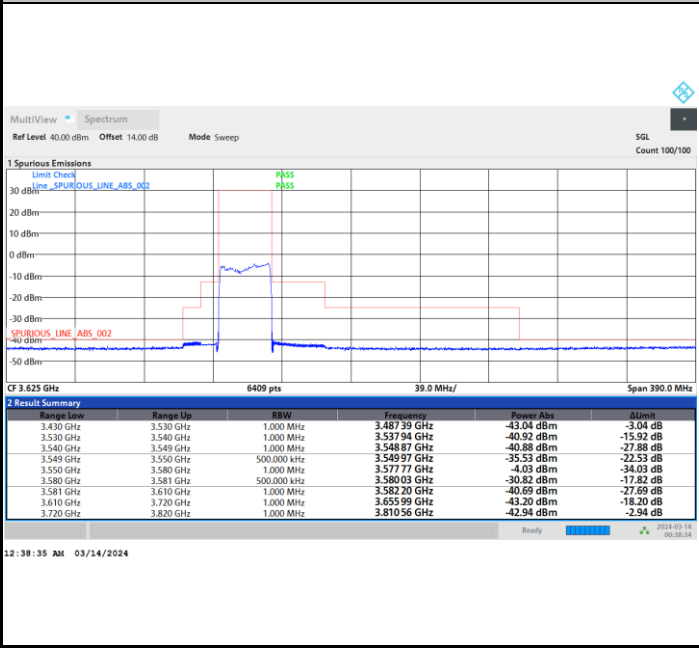

FR1 n48 / 30MHz / CP OFDM / 16QAM

Lowest Channel

Full RB