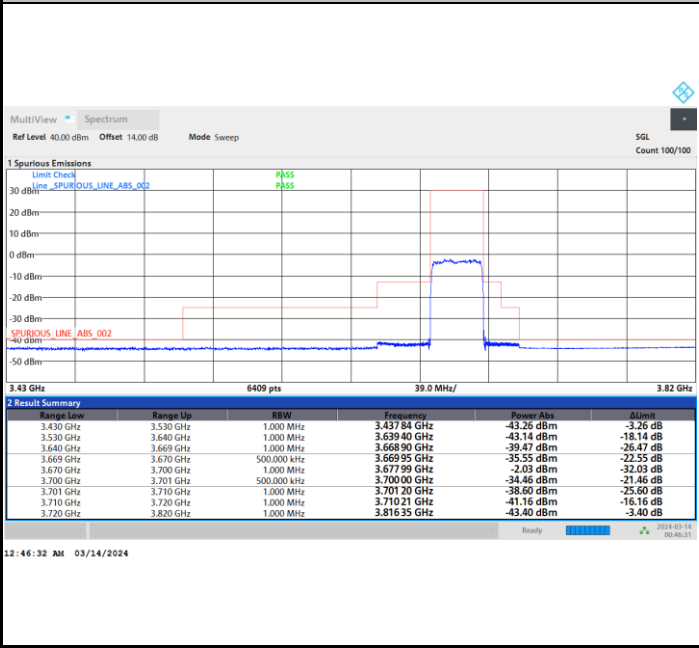

FR1 n48 / 30MHz / CP OFDM / 256QAM

Highest Channel

Full RB