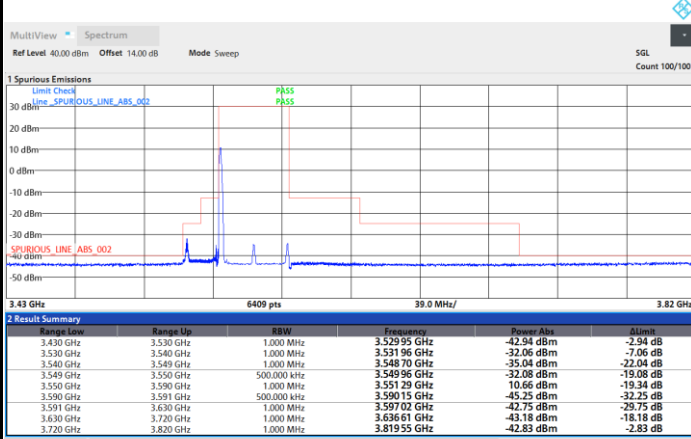

FR1 n48 / 40MHz / CP OFDM / 16QAM

Lowest Channel

1RB0

1RBmax

12:51:35 AM 03/14/2024

01:29:53 AM 03/14/2024