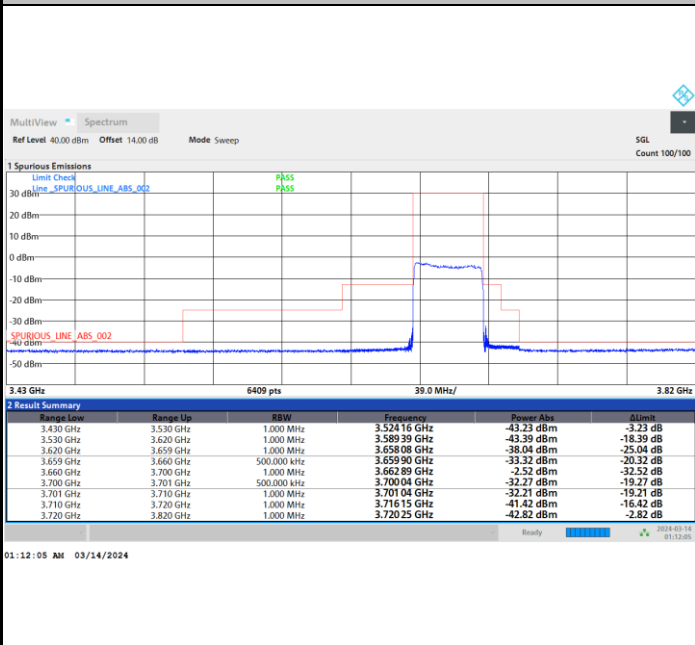

FR1 n48 / 40MHz / CP OFDM / 16QAM

Highest Channel

1RB0

1RBmax

Full RB