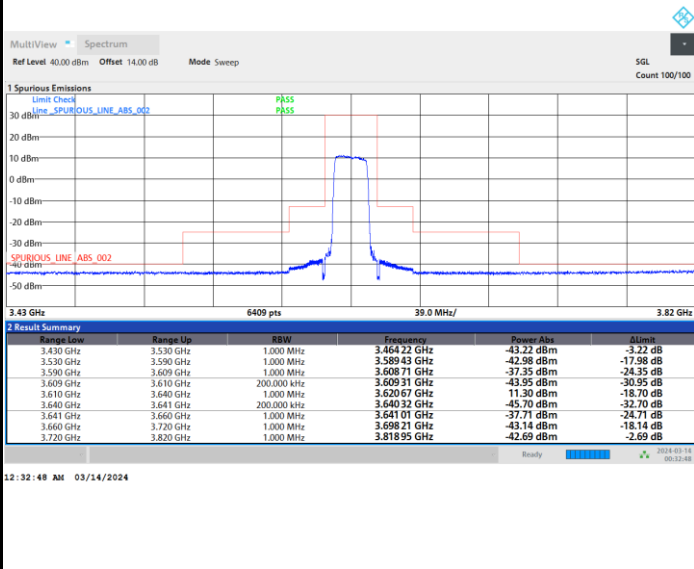

Highest Channel

Full RB

FR1 n48 / 20MHz / CP OFDM / 16QAM

Lowest Channel

Full RB

FR1 n48 / 20MHz / CP OFDM / 16QAM

Middle Channel

Full RB