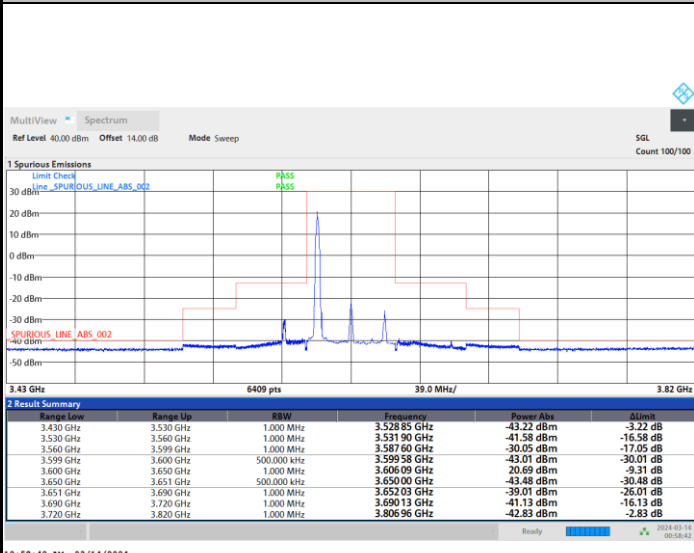

FR1 n48 / 40MHz / CP OFDM / QPSK

Middle Channel

1RB0

1RBmax