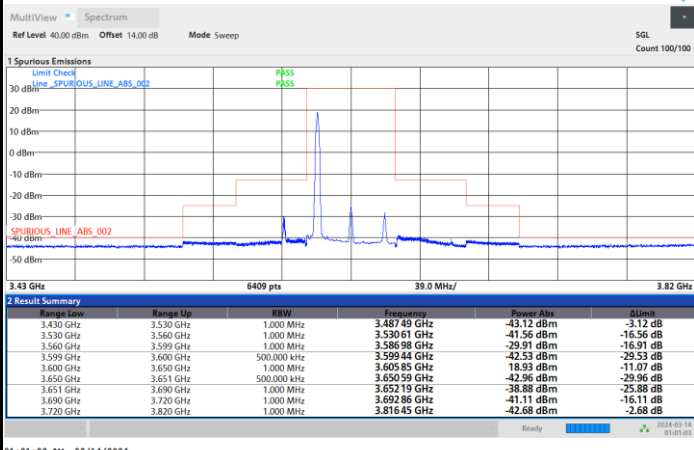

FR1 n48 / 40MHz / CP OFDM / 16QAM

Middle Channel

1RB0

1RBmax