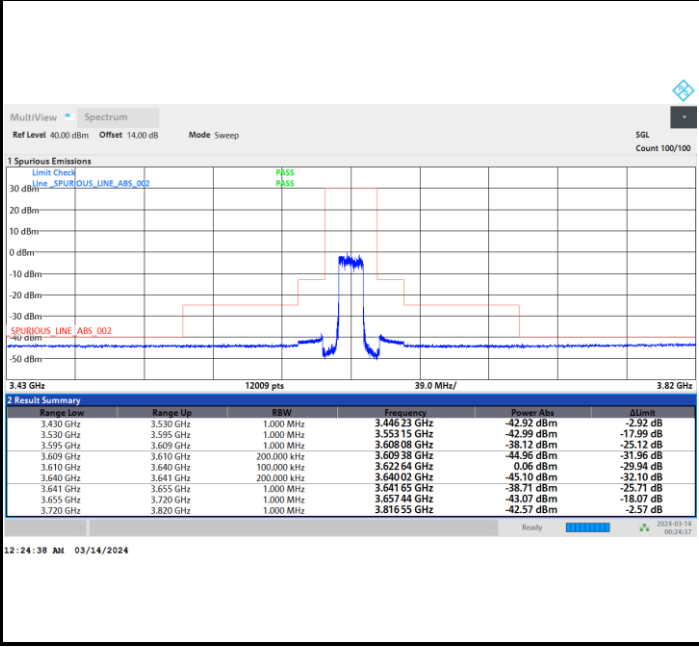

FR1 n48 / 15MHz / CP OFDM / 256QAM

Lowest Channel

Full RB

FR1 n48 / 15MHz / CP OFDM / 256QAM

Middle Channel

Full RB

FR1 n48 / 15MHz / CP OFDM / 256QAM

Highest Channel