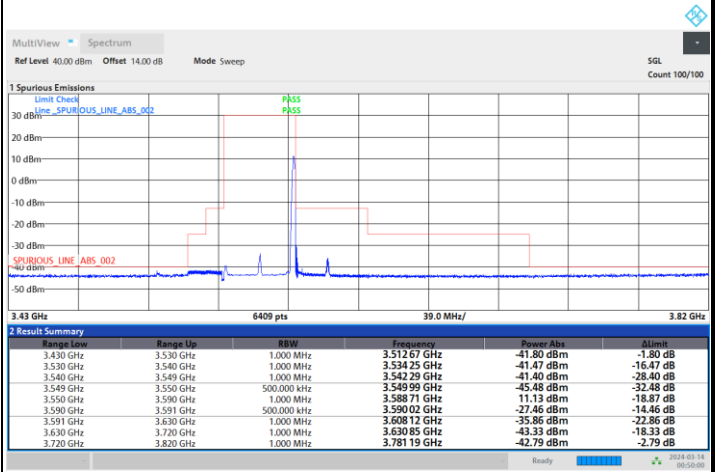

Full RB

FR1 n48 / 40MHz / CP OFDM / QPSK

Lowest Channel

1RB0

1RBmax

Full RB

FR1 n48 / 40MHz / CP OFDM / QPSK

Middle Channel