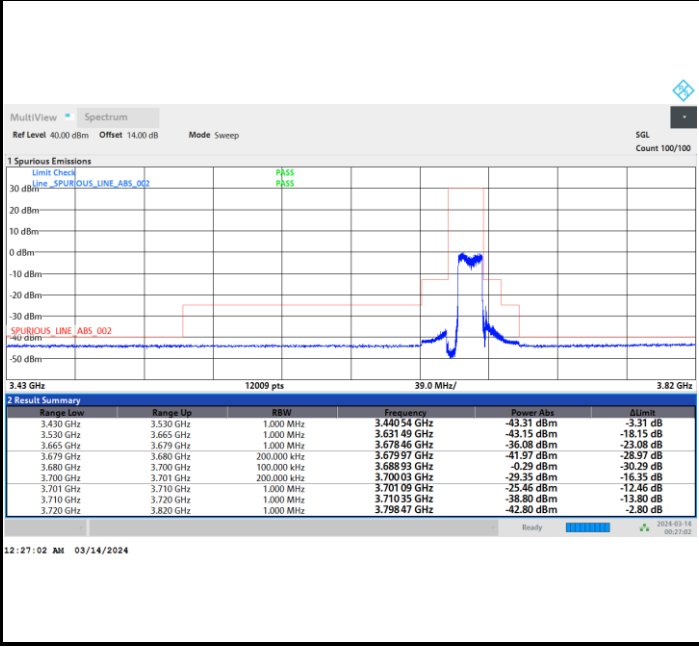

Lowest Channel

Full RB

FR1 n48 / 15MHz / CP OFDM / 64QAM

Middle Channel

Full RB

FR1 n48 / 15MHz / CP OFDM / 64QAM

Highest Channel

Full RB