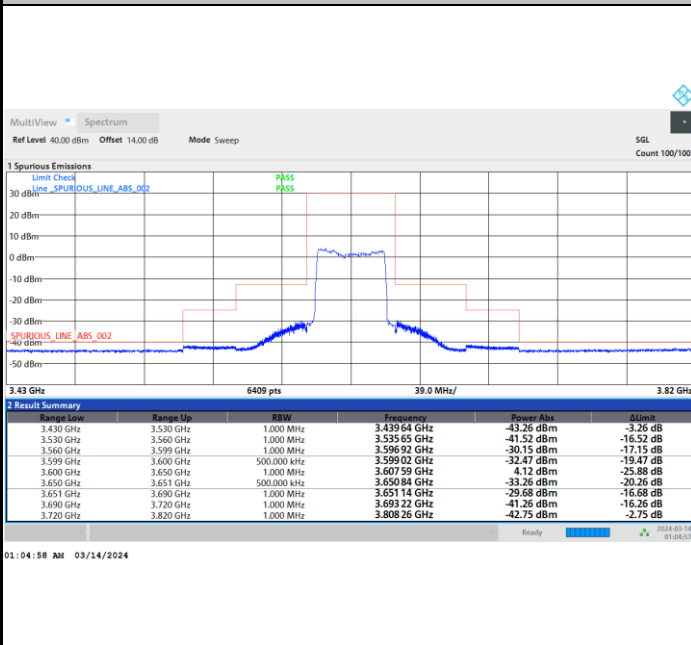

FR1 n48 / 40MHz / CP OFDM / 64QAM

Middle Channel

1RB0

1RBmax

Full RB