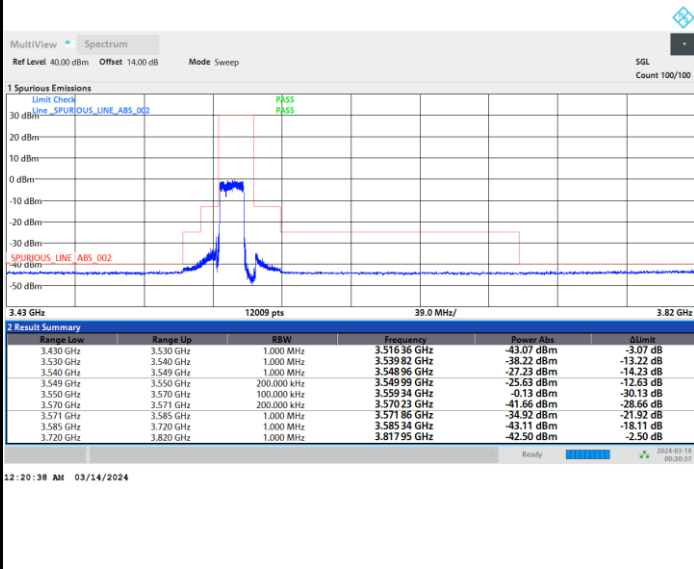

FR1 n48 / 15MHz / CP OFDM / 64QAM

Lowest Channel

Full RB