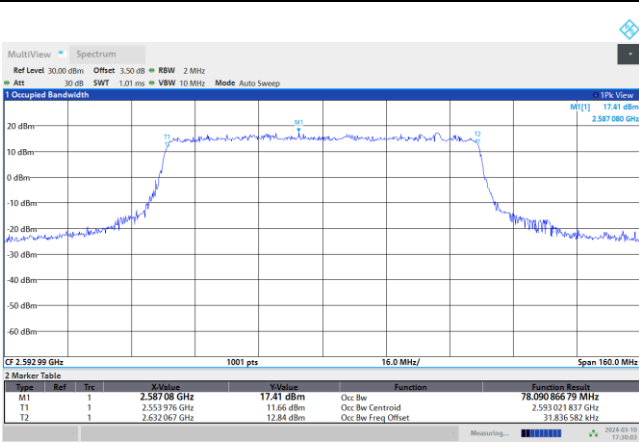

FR1 n41 / 80MHz / CP OFDM / Middle Channel / Full RB

QPSK