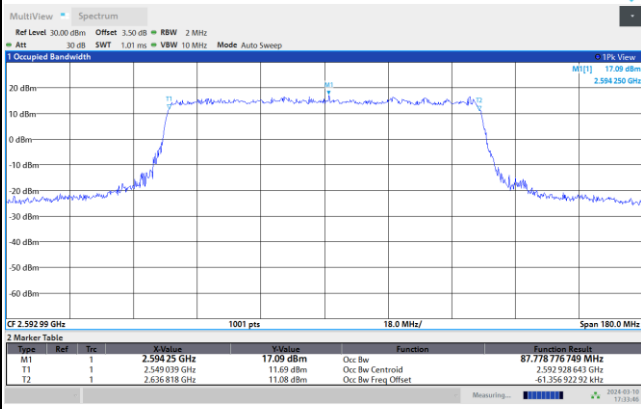

FR1 n41 / 90MHz / CP OFDM / Middle Channel / Full RB

QPSK

16QAM