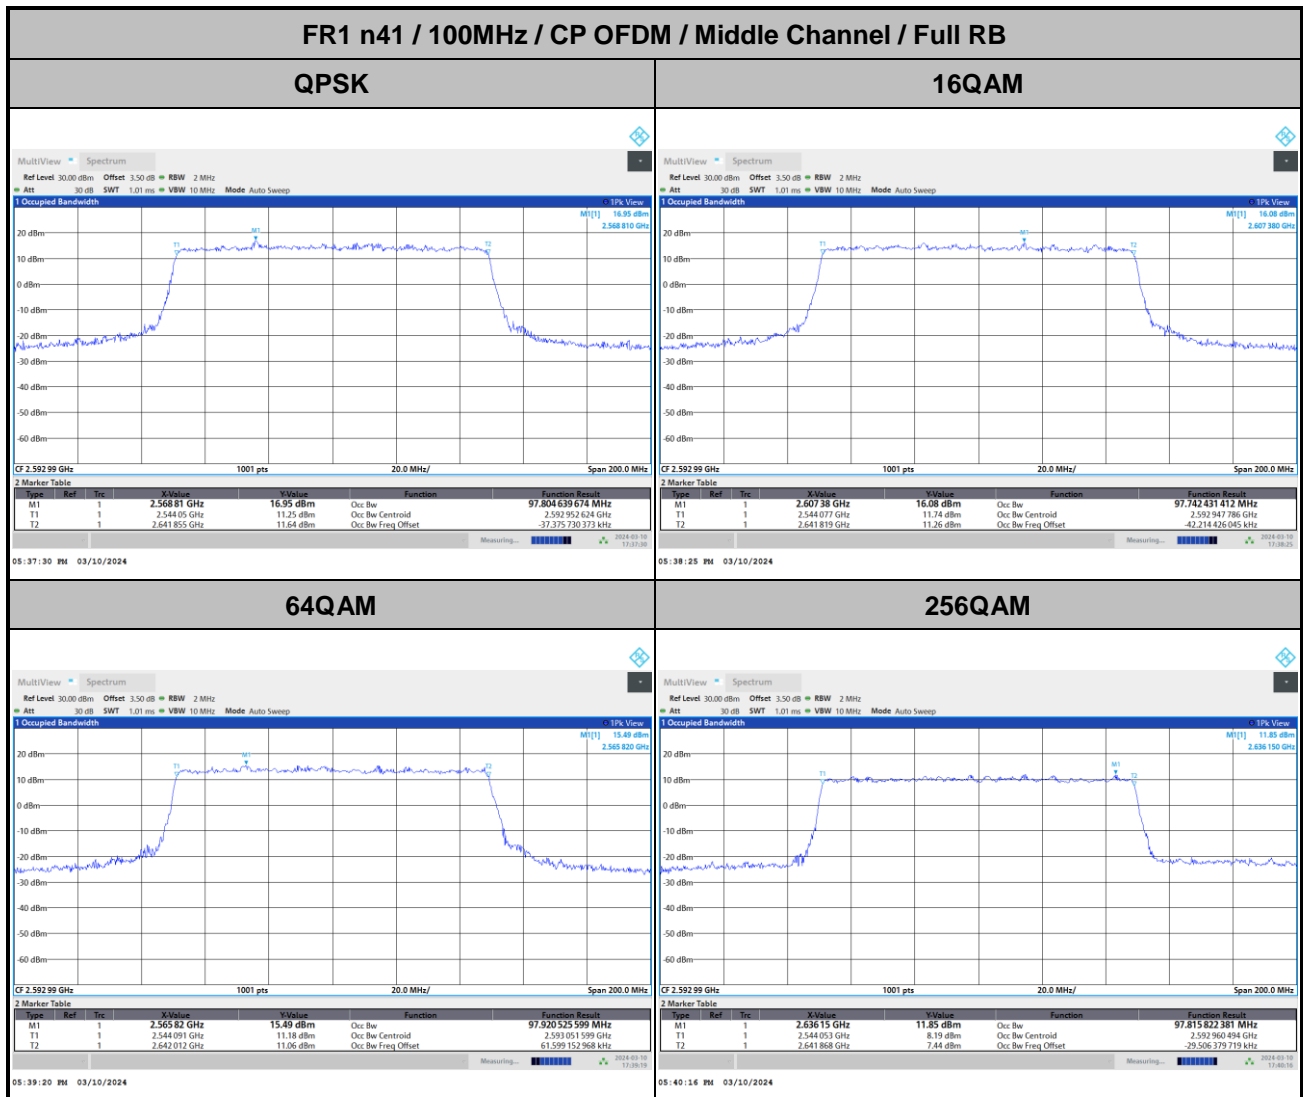

256QAM

FR1 n41 / 80MHz / CP OFDM / Middle Channel / Full RB

QPSK

16QAM

64QAM

256QAM

FR1 n41 / 90MHz / CP OFDM / Middle Channel / Full RB

QPSK

16QAM

64QAM

256QAM

Conducted Band Edge

FR1 n41 / 10MHz / CP OFDM / QPSK

Lowest Band Edge / 1RB0

Highest Band Edge / 1RBmax

Lowest Band Edge / Full RB