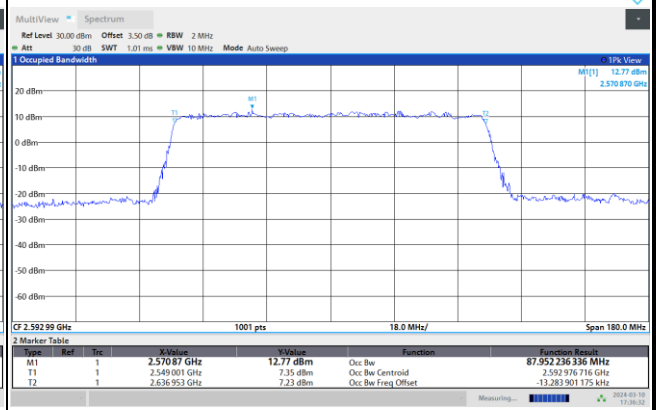

64QAM

256QAM