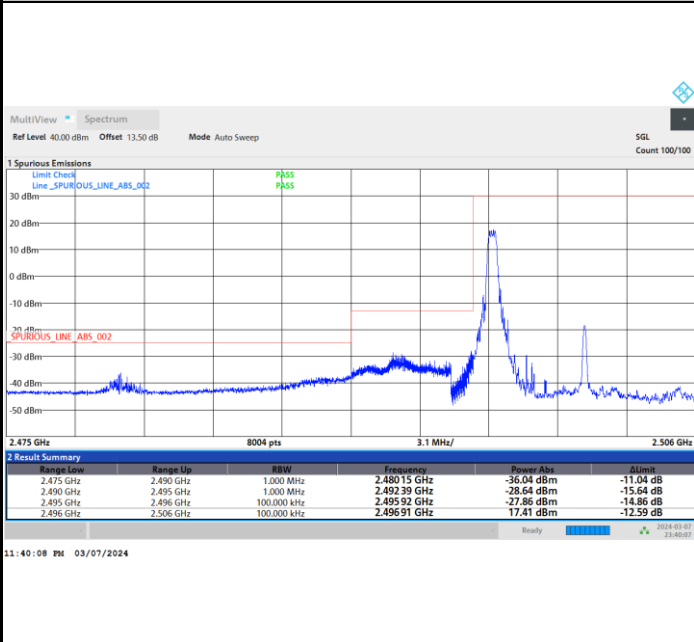

16QAM

64QAM

256QAM

Conducted Band Edge

FR1 n41 / 10MHz / CP OFDM / QPSK

Lowest Band Edge / 1RB0

Highest Band Edge / 1RBmax

Lowest Band Edge / Full RB

Highest Band Edge / Full RB