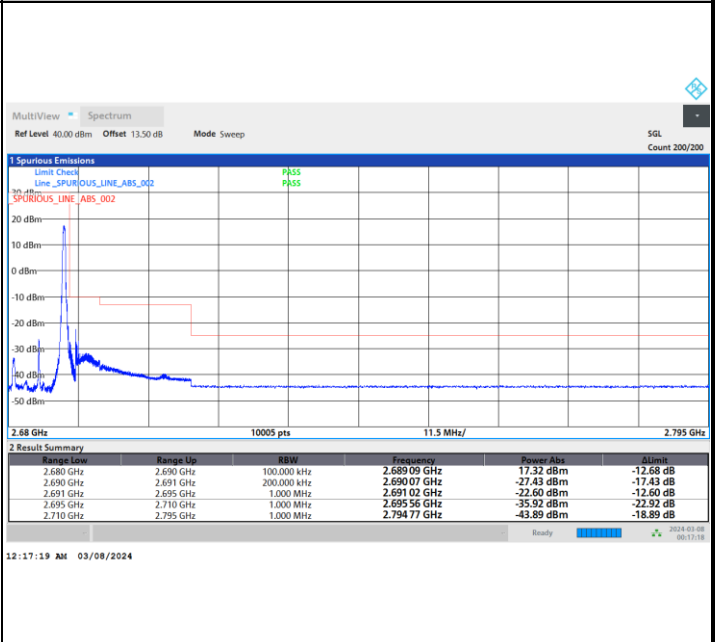

16QAM

64QAM

256QAM

Conducted Band Edge

FR1 n41 / 10MHz / CP OFDM / QPSK

Lowest Band Edge / 1RB0

Highest Band Edge / 1RBmax

Lowest Band Edge / Full RB

Highest Band Edge / Full RB