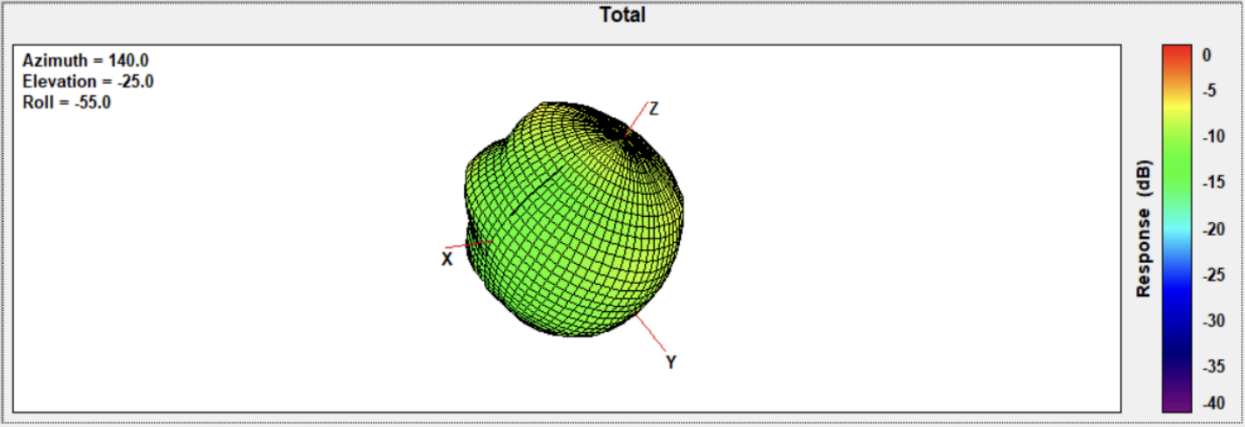

ANT4 Frequency 5850-5895 MHz

ANT4 Frequency 5925-6425 MHz

ANT4 Frequency 6425-6525 MHz

ANT4 Frequency 6525-6875 MHz

ANT4 Frequency 6875-7125 MHz