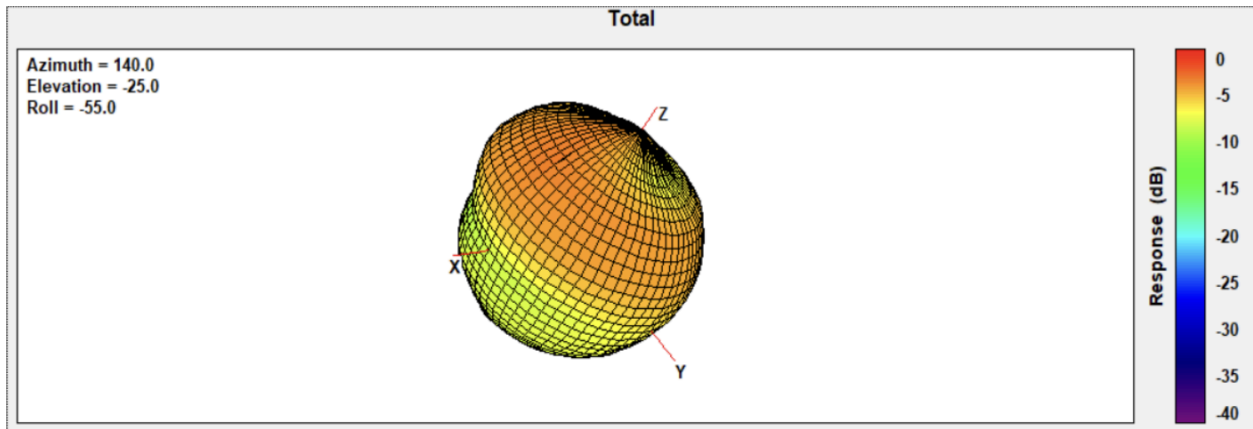

ANT4 Frequency 5850-5895 MHz

ANT4 Frequency 5925-6425 MHz

ANT4 Frequency 6425-6525 MHz

ANT4 Frequency 6525-6875 MHz

ANT4 Frequency 6875-7125 MHz