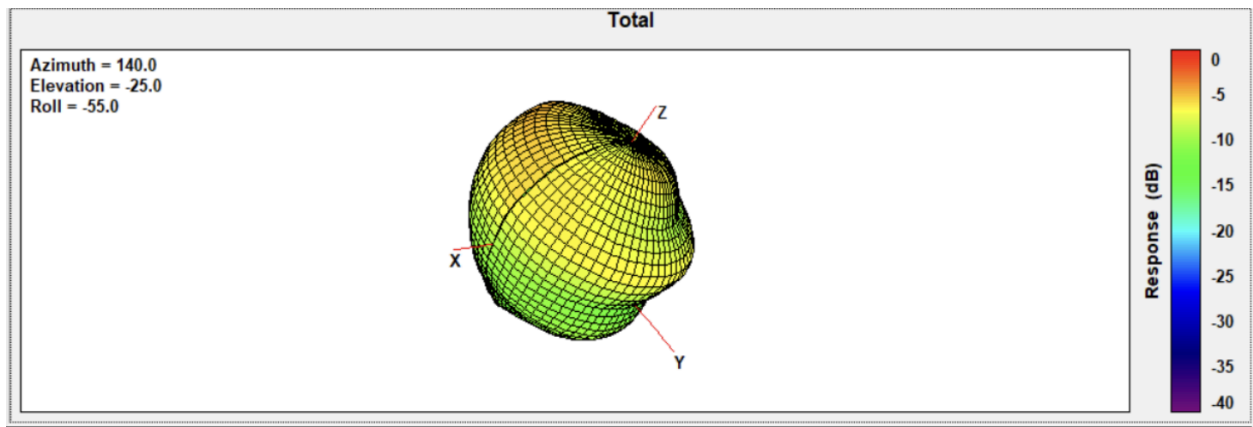

ANT4 Frequency 5850-5895 MHz

ANT4 Frequency 5925-6425 MHz

ANT4 Frequency 6425-6525 MHz

ANT4 Frequency 6525-6875 MHz

ANT4 Frequency 6875-7125 MHz