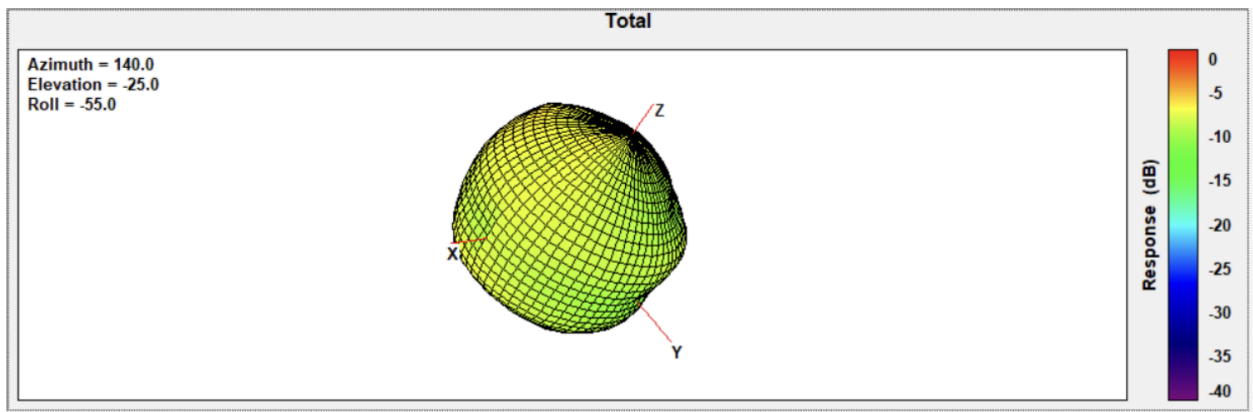

ANT4 Frequency 5850-5895 MHz

ANT4 Frequency 5925-6425 MHz

ANT4 Frequency 6425-6525 MHz

ANT4 Frequency 6525-6875 MHz

ANT4 Frequency 6875-7125 MHz