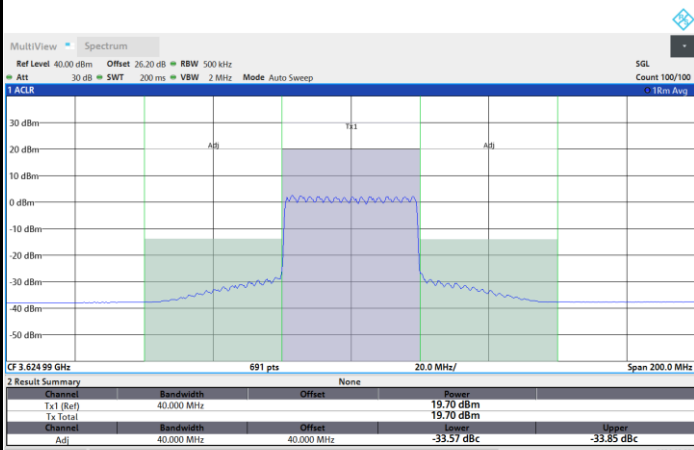

Full RB

FR1 n48 / 40MHz / CP OFDM / 64QAM

Middle Channel

1RB0

1RBmax

Full RB

FR1 n48 / 40MHz / CP OFDM / 64QAM

Highest Channel