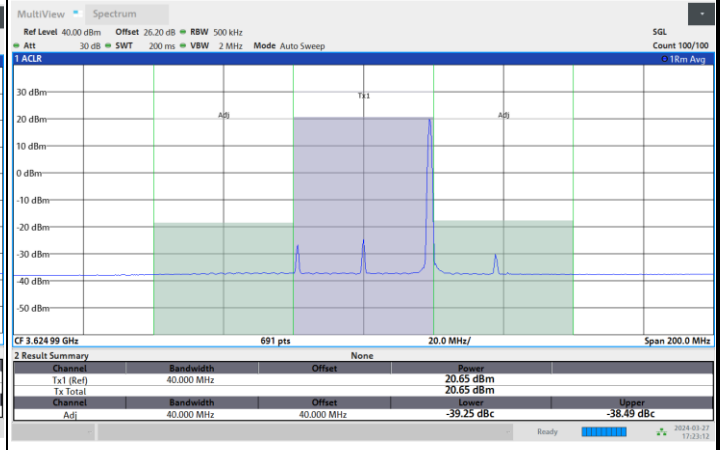

Full RB

FR1 n48 / 40MHz / CP OFDM / 64QAM

Middle Channel

1RB0

1RBmax

Full RB

FR1 n48 / 40MHz / CP OFDM / 64QAM

Highest Channel