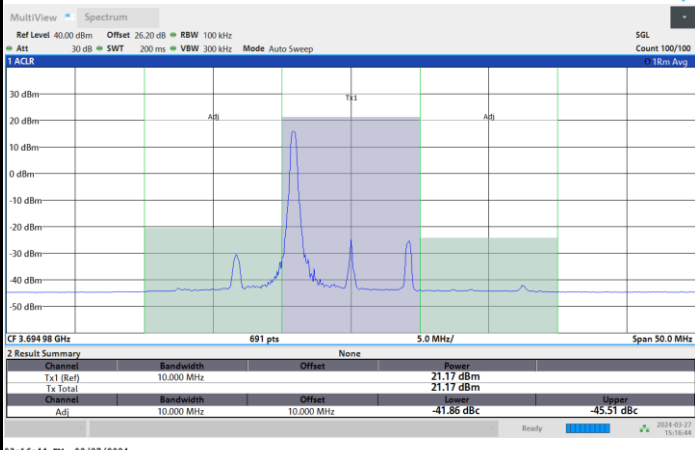

FR1 n48 / 10MHz / CP OFDM / 16QAM

Highest Channel

1RB0

1RBmax