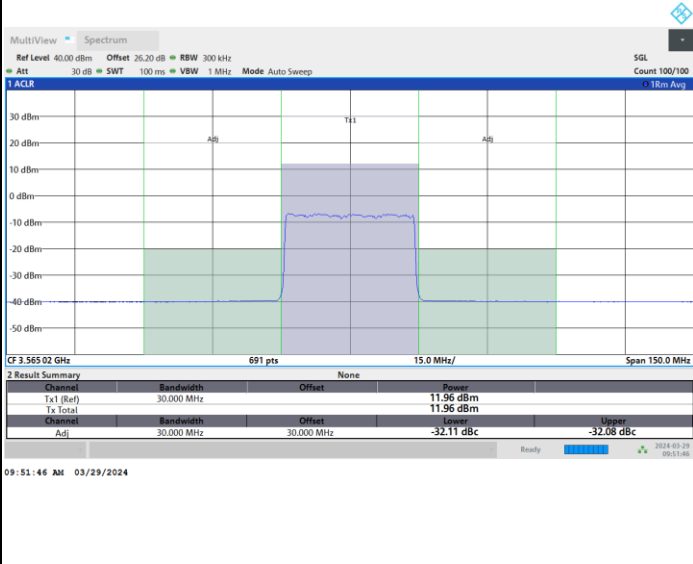

Highest Channel

Full RB

FR1 n48 / 30MHz / CP OFDM / QPSK

Lowest Channel

Full RB

FR1 n48 / 30MHz / CP OFDM / QPSK

Middle Channel

Full RB