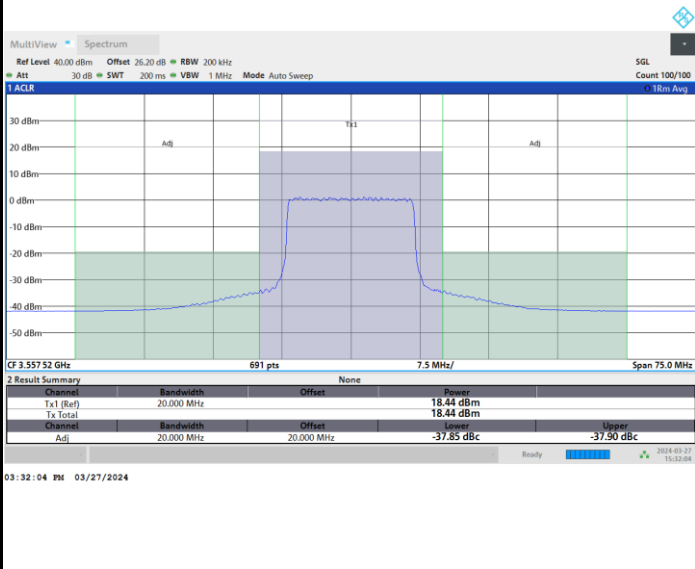

Full RB

FR1 n48 / 15MHz / CP OFDM / 16QAM

Highest Channel

Full RB

FR1 n48 / 15MHz / CP OFDM / 64QAM

Lowest Channel

Full RB

FR1 n48 / 15MHz / CP OFDM / 64QAM