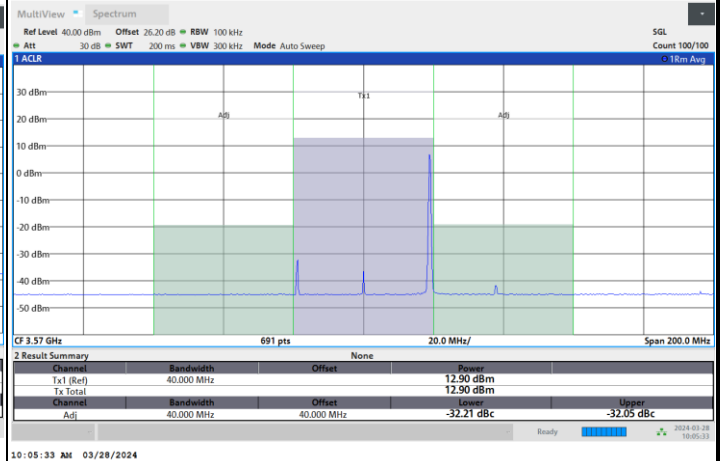

1RB0

1RBmax

Full RB

FR1 n48 / 40MHz / CP OFDM / 256QAM

Lowest Channel

1RB0

1RBmax

Full RB