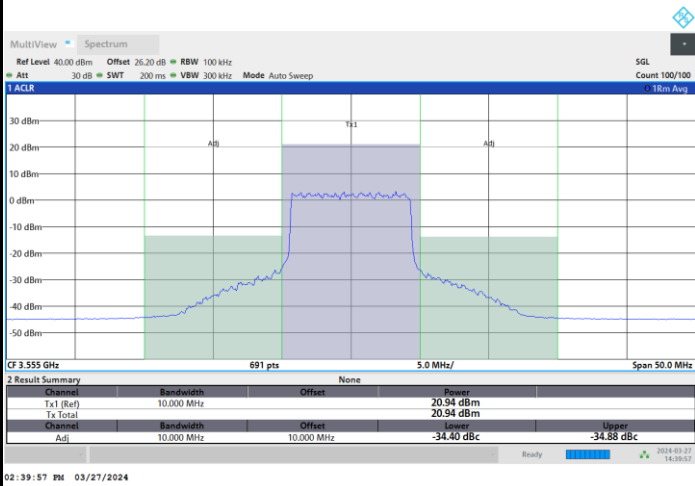

FR1 n48 / 10MHz / CP OFDM / 64QAM

Lowest Channel

1RB0

1RBmax

Full RB