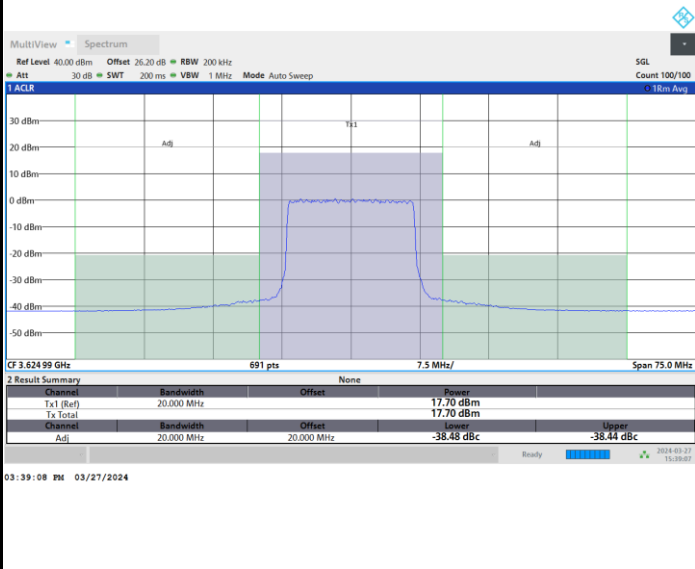

FR1 n48 / 15MHz / CP OFDM / 256QAM

Middle Channel

Full RB