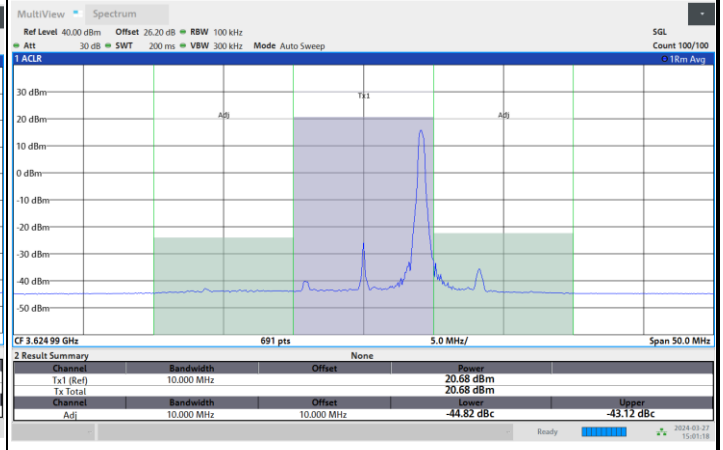

Full RB

FR1 n48 / 10MHz / CP OFDM / 64QAM

Middle Channel

1RB0

1RBmax

Full RB

FR1 n48 / 10MHz / CP OFDM / 64QAM

Highest Channel