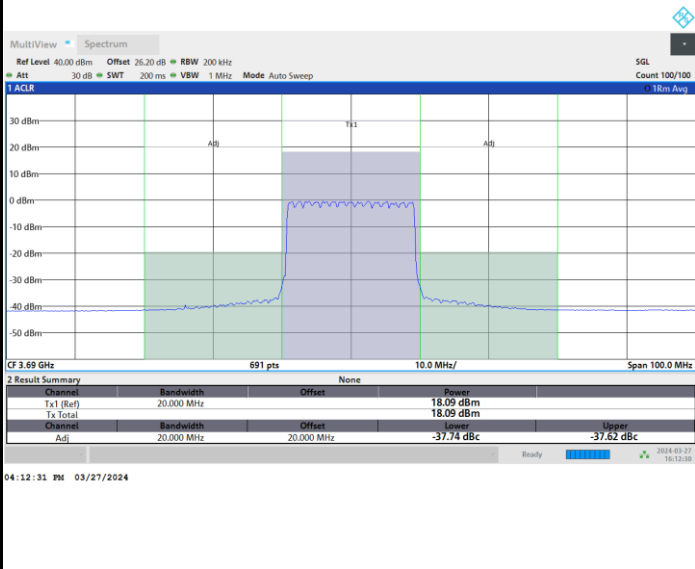

FR1 n48 / 20MHz / CP OFDM / 64QAM

Highest Channel

Full RB