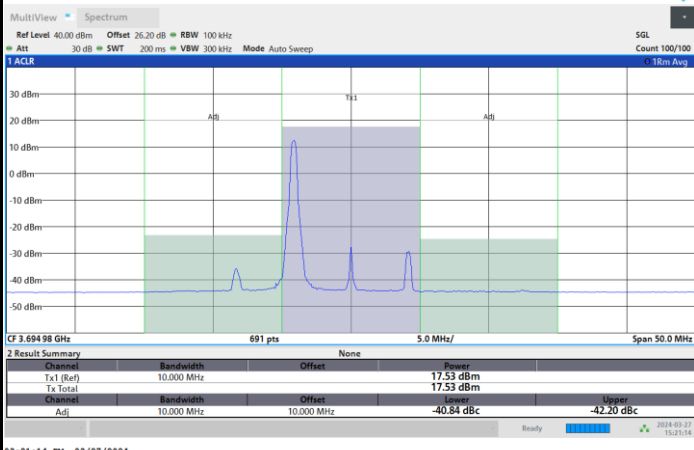

FR1 n48 / 10MHz / CP OFDM / 256QAM

Highest Channel

1RB0

1RBmax