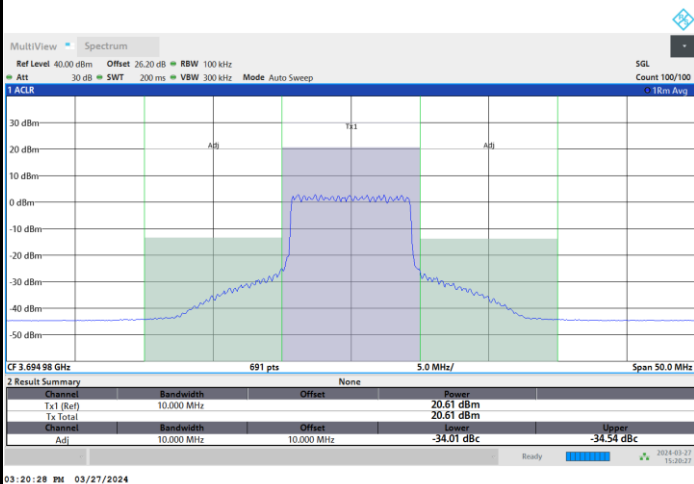

FR1 n48 / 10MHz / CP OFDM / 64QAM

Highest Channel

1RB0

1RBmax

Full RB