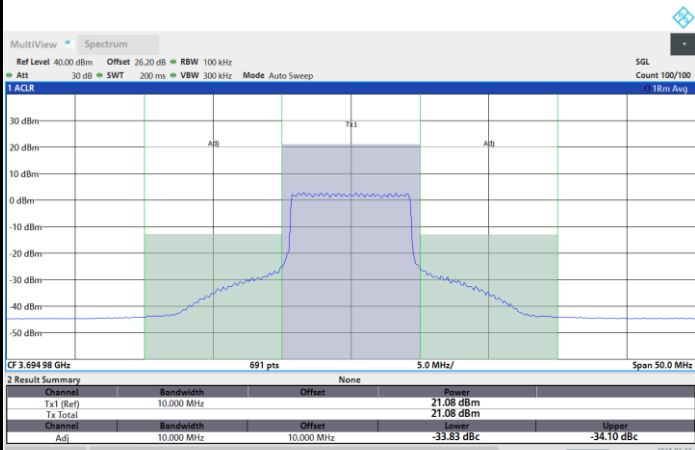

FR1 n48 / 10MHz / CP OFDM / 16QAM

Highest Channel

1RB0

1RBmax

Full RB