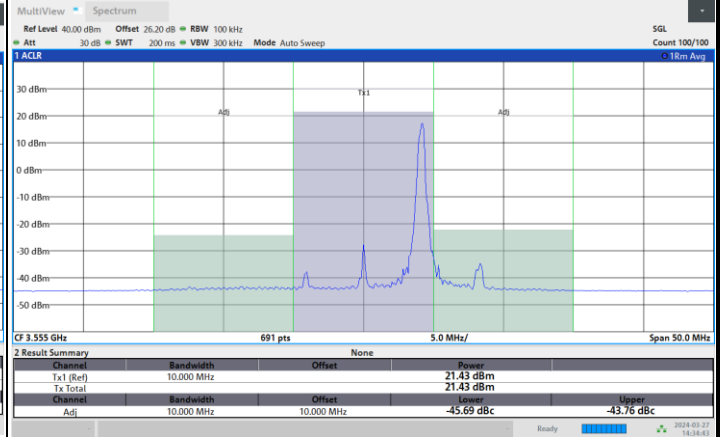

Adjacent Channel Leakage Ratio (ACLR)

FR1 n48 / 10MHz / CP OFDM / QPSK

Lowest Channel

1RB0

1RBmax