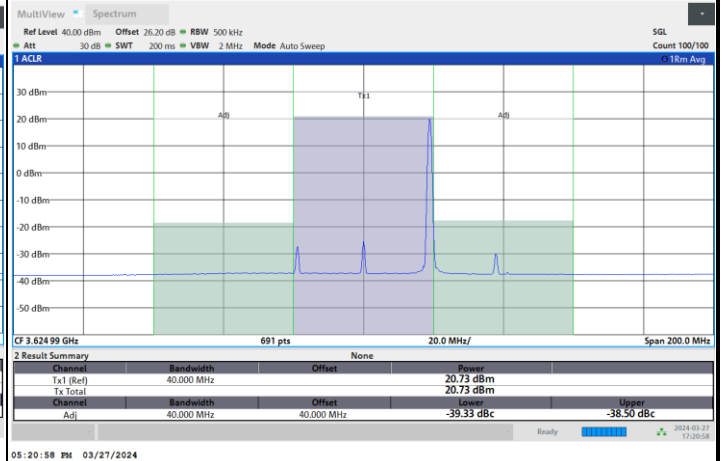

FR1 n48 / 40MHz / CP OFDM / 16QAM

Middle Channel

1RB0

1RBmax