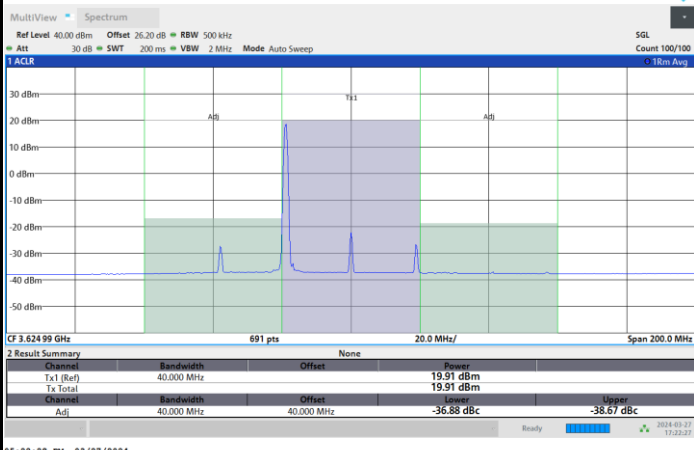

Full RB

FR1 n48 / 40MHz / CP OFDM / 64QAM

Middle Channel

1RB0

1RBmax

Full RB

FR1 n48 / 40MHz / CP OFDM / 64QAM

Highest Channel