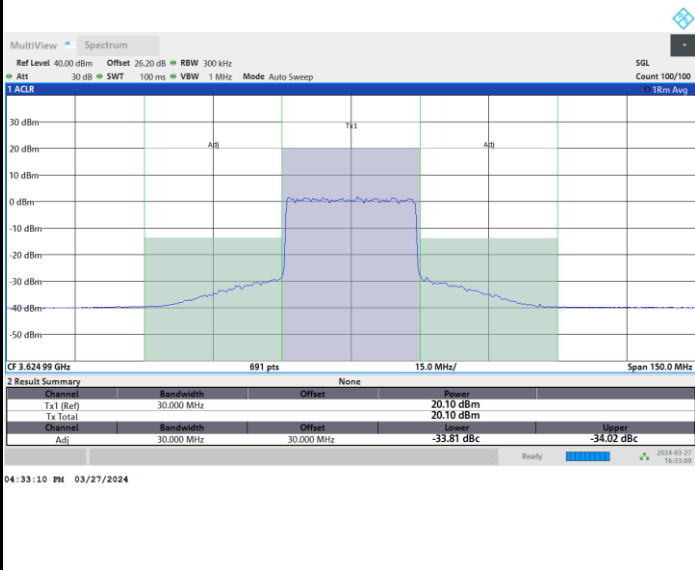

FR1 n48 / 30MHz / CP OFDM / 64QAM

Middle Channel

Full RB