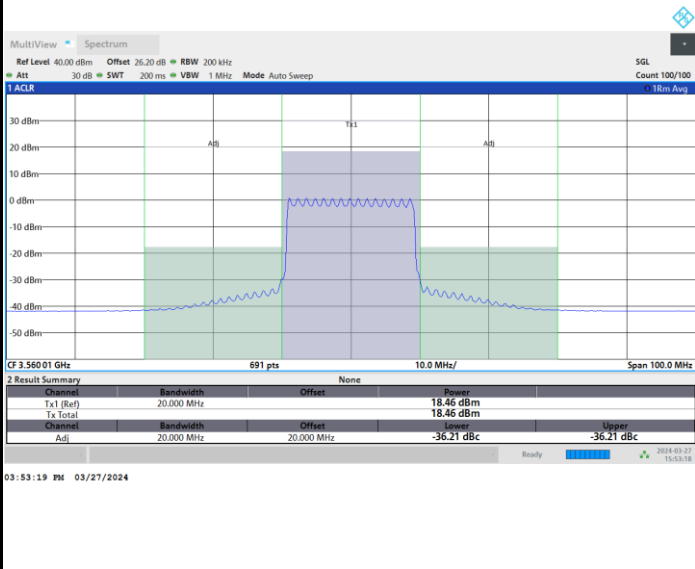

FR1 n48 / 20MHz / CP OFDM / QPSK

Lowest Channel

Full RB