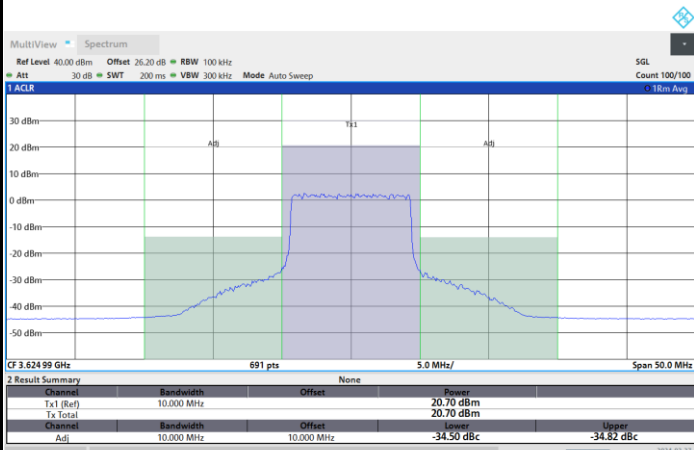

Full RB

FR1 n48 / 10MHz / CP OFDM / 64QAM

Middle Channel

1RB0

1RBmax

Full RB

FR1 n48 / 10MHz / CP OFDM / 64QAM

Highest Channel