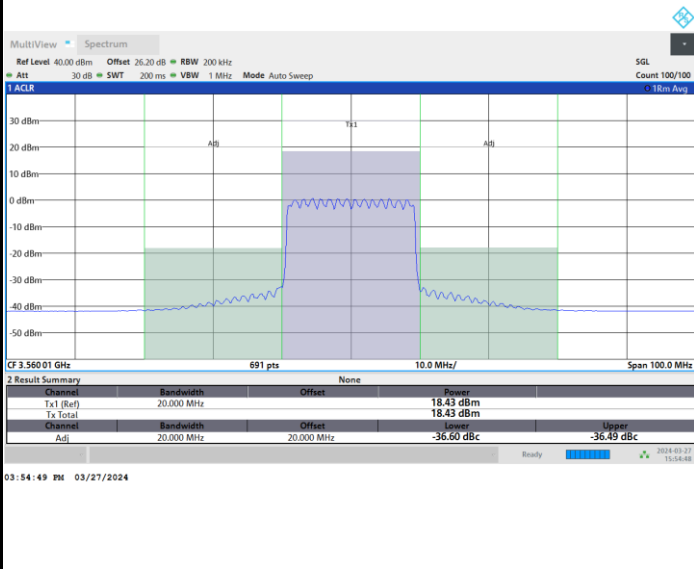

FR1 n48 / 20MHz / CP OFDM / 64QAM

Lowest Channel

Full RB