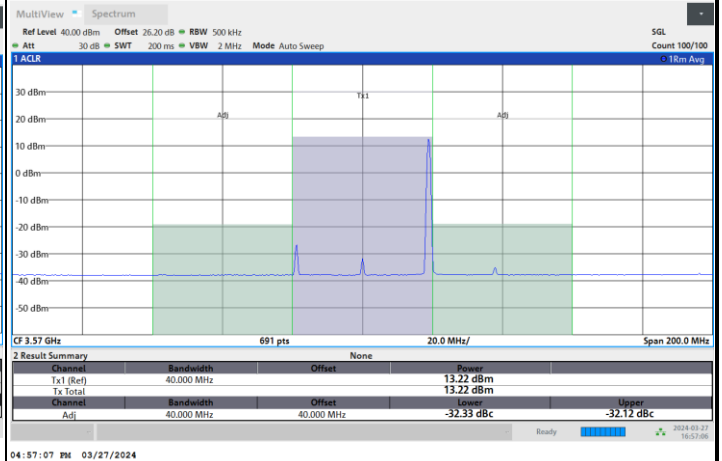

FR1 n48 / 40MHz / CP OFDM / 16QAM

Lowest Channel

1RB0

1RBmax