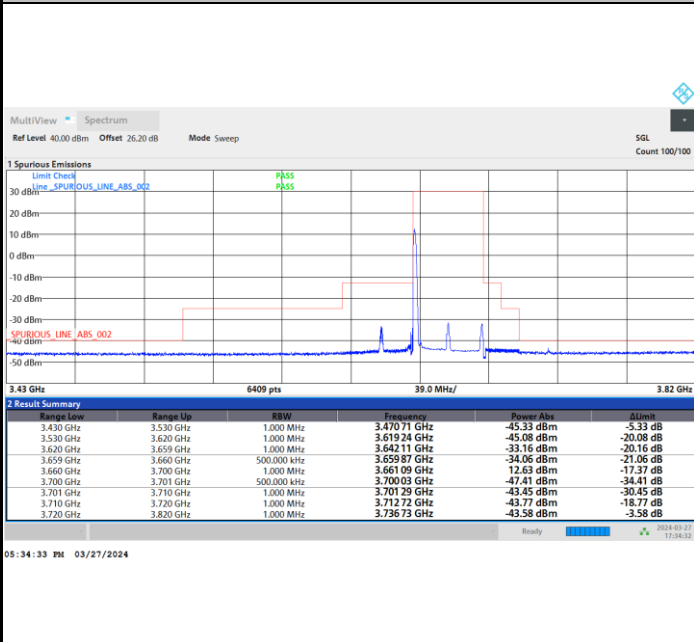

FR1 n48 / 40MHz / CP OFDM / 256QAM

Highest Channel

1RB0

1RBmax

Full RB

Adjacent Channel Leakage Ratio (ACLR)

FR1 n48 / 10MHz / CP OFDM / QPSK

Lowest Channel