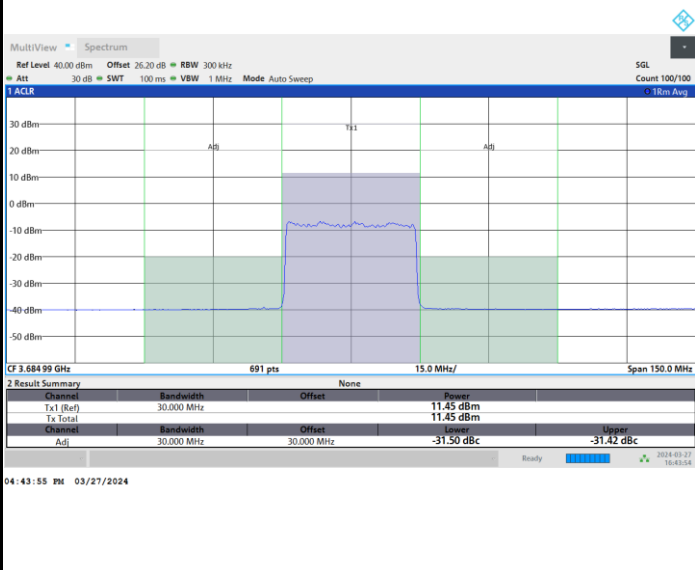

FR1 n48 / 30MHz / CP OFDM / 256QAM

Middle Channel

Full RB

FR1 n48 / 30MHz / CP OFDM / 256QAM

Highest Channel

Full RB

FR1 n48 / 40MHz / CP OFDM / QPSK

Lowest Channel