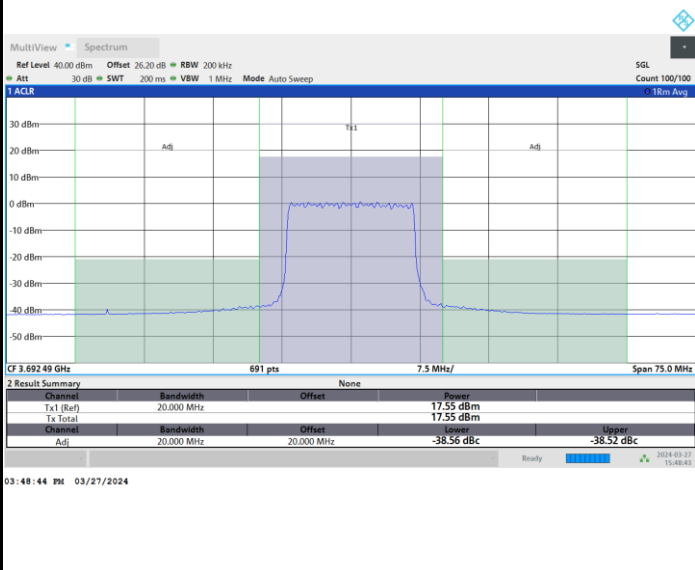

FR1 n48 / 15MHz / CP OFDM / 256QAM

Middle Channel

Full RB

FR1 n48 / 15MHz / CP OFDM / 256QAM

Highest Channel

Full RB

FR1 n48 / 20MHz / CP OFDM / QPSK

Lowest Channel