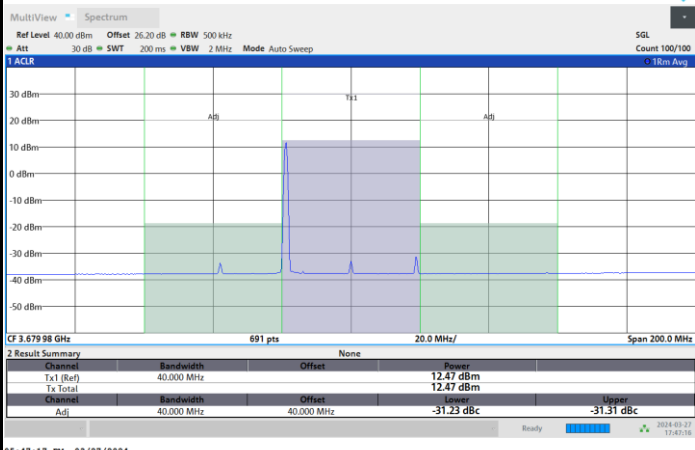

Highest Channel

1RB0

1RBmax

Full RB

FR1 n48 / 40MHz / CP OFDM / 64QAM

Lowest Channel

1RB0

1RBmax