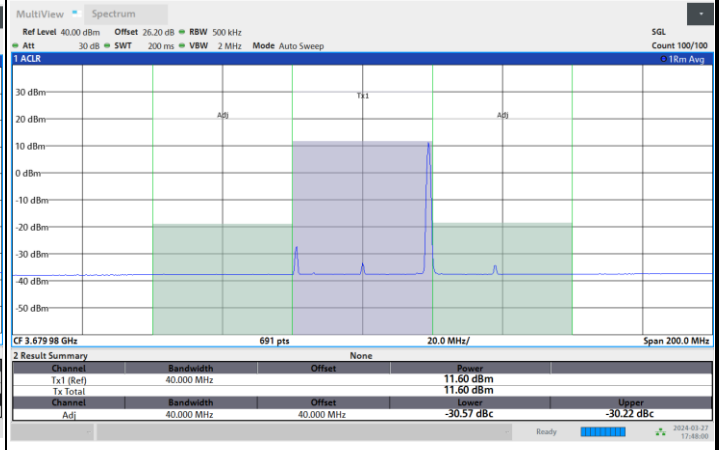

Highest Channel

1RB0

1RBmax

Full RB

FR1 n48 / 40MHz / CP OFDM / 64QAM

Lowest Channel

1RB0

1RBmax