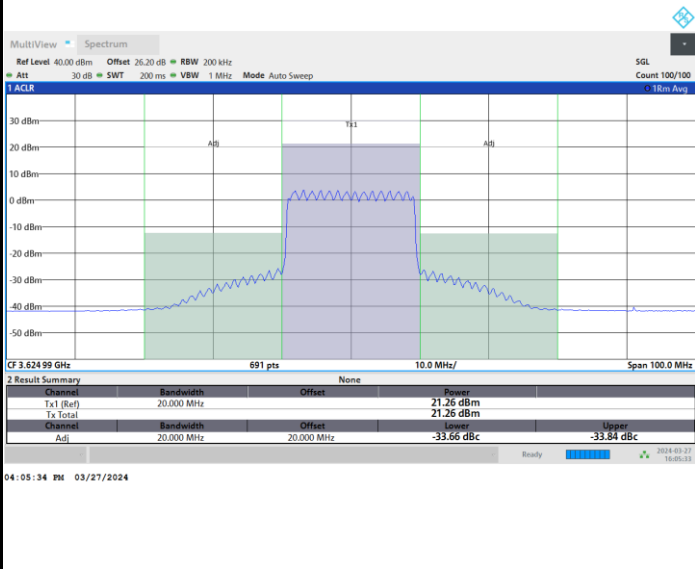

Lowest Channel

Full RB

FR1 n48 / 20MHz / CP OFDM / 16QAM

Middle Channel

Full RB

FR1 n48 / 20MHz / CP OFDM / 16QAM

Highest Channel

Full RB