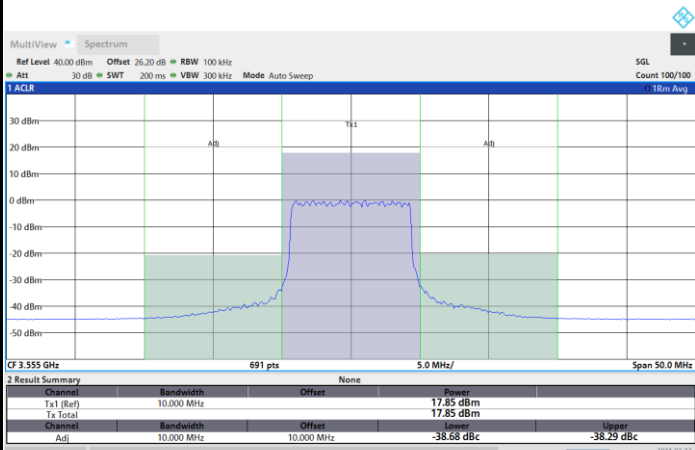

1RB0

1RBmax

Full RB

FR1 n48 / 10MHz / CP OFDM / 256QAM

Lowest Channel

1RB0

1RBmax

Full RB