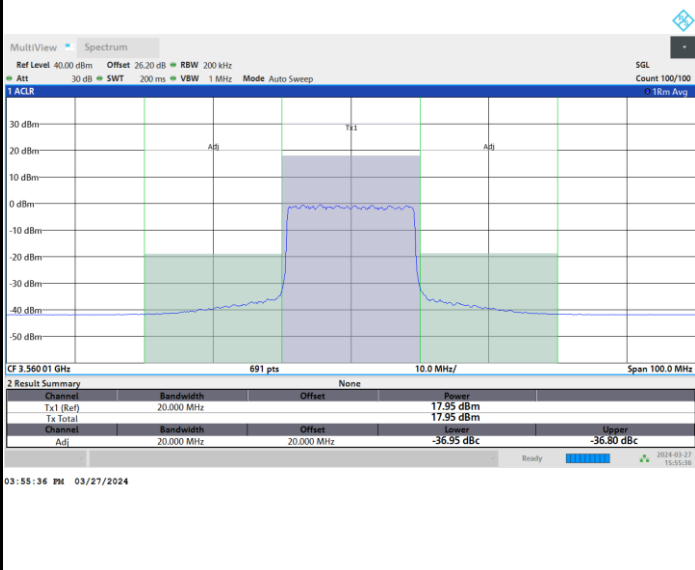

FR1 n48 / 20MHz / CP OFDM / 256QAM

Lowest Channel

Full RB