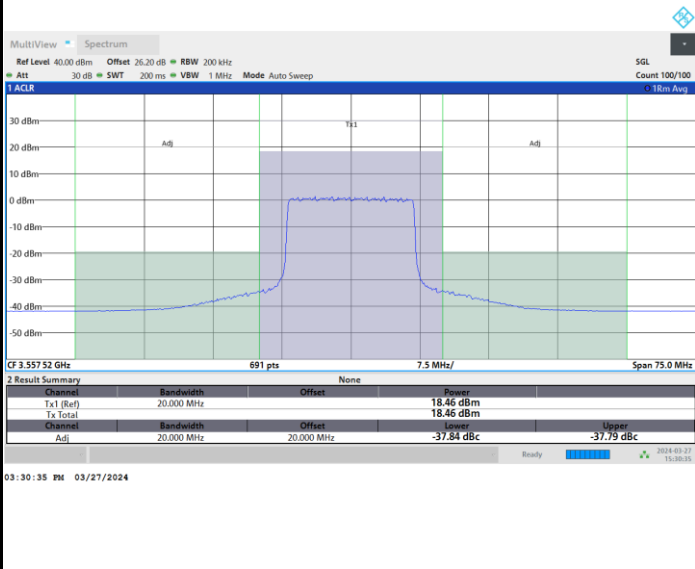

1RBmax

Full RB

FR1 n48 / 15MHz / CP OFDM / QPSK

Lowest Channel

Full RB

FR1 n48 / 15MHz / CP OFDM / QPSK

Middle Channel

Full RB