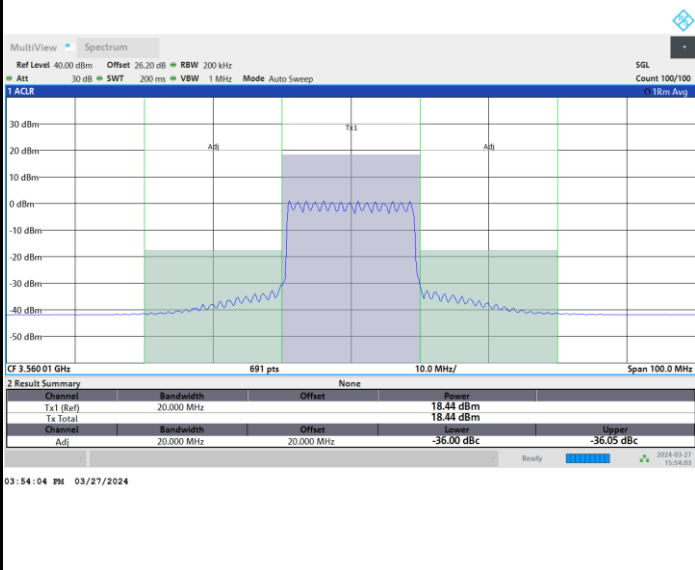

FR1 n48 / 20MHz / CP OFDM / 16QAM

Lowest Channel

Full RB