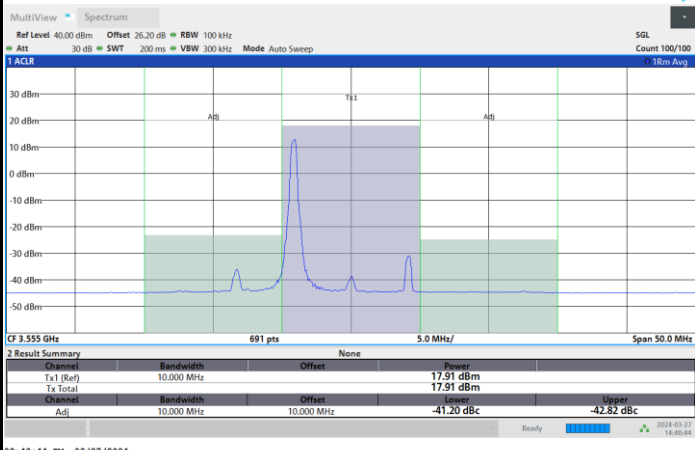

1RB0

1RBmax

Full RB

FR1 n48 / 10MHz / CP OFDM / 256QAM

Lowest Channel

1RB0

1RBmax

Full RB