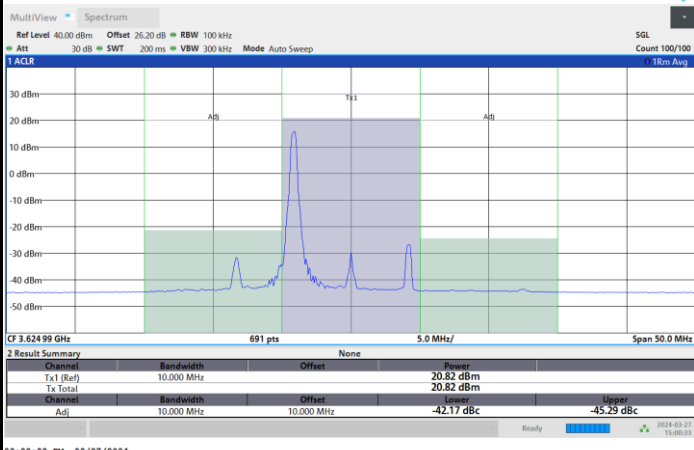

Full RB

FR1 n48 / 10MHz / CP OFDM / 64QAM

Middle Channel

1RB0

1RBmax

Full RB

FR1 n48 / 10MHz / CP OFDM / 64QAM

Highest Channel