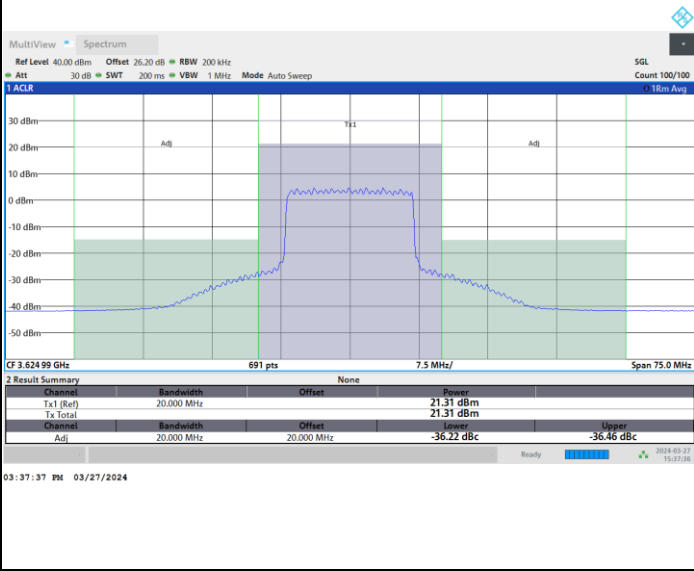

FR1 n48 / 15MHz / CP OFDM / 16QAM

Middle Channel

Full RB