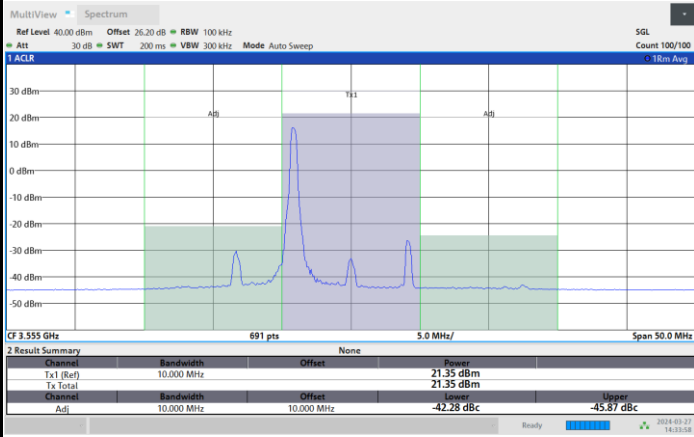

Adjacent Channel Leakage Ratio (ACLR)

FR1 n48 / 10MHz / CP OFDM / QPSK

Lowest Channel

1RB0

1RBmax