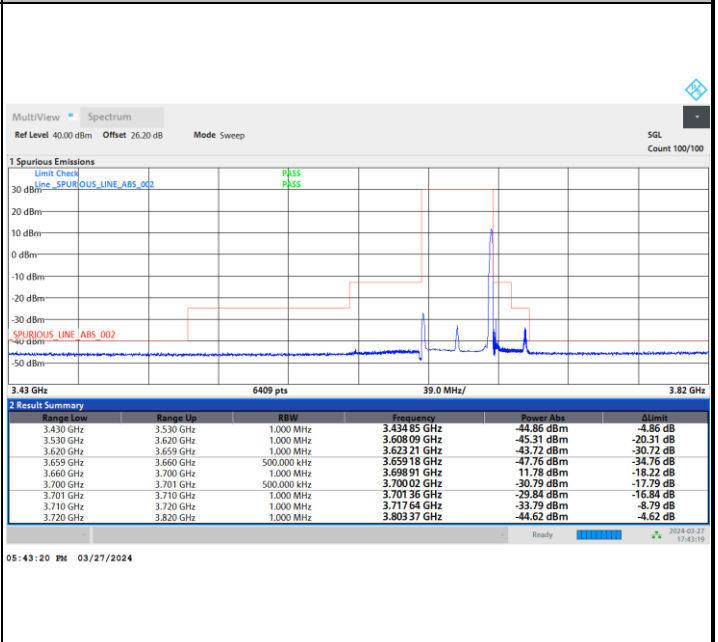

FR1 n48 / 40MHz / CP OFDM / 256QAM

Highest Channel

1RB0

1RBmax

Full RB

Adjacent Channel Leakage Ratio (ACLR)

FR1 n48 / 10MHz / CP OFDM / QPSK

Lowest Channel