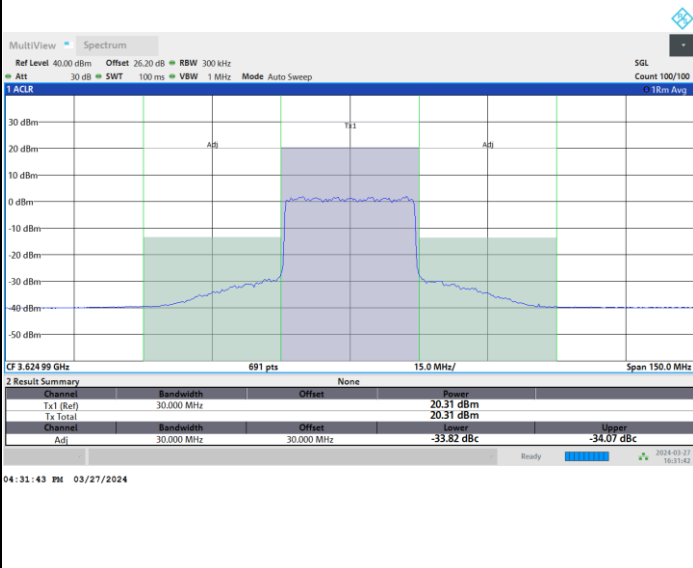

Highest Channel

Full RB

FR1 n48 / 30MHz / CP OFDM / QPSK

Lowest Channel

Full RB

FR1 n48 / 30MHz / CP OFDM / QPSK

Middle Channel

Full RB