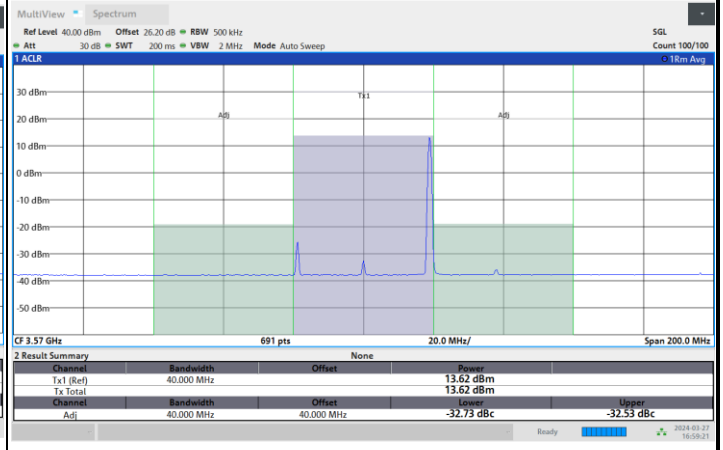

Highest Channel

1RB0

1RBmax

Full RB

FR1 n48 / 40MHz / CP OFDM / 64QAM

Lowest Channel

1RB0

1RBmax