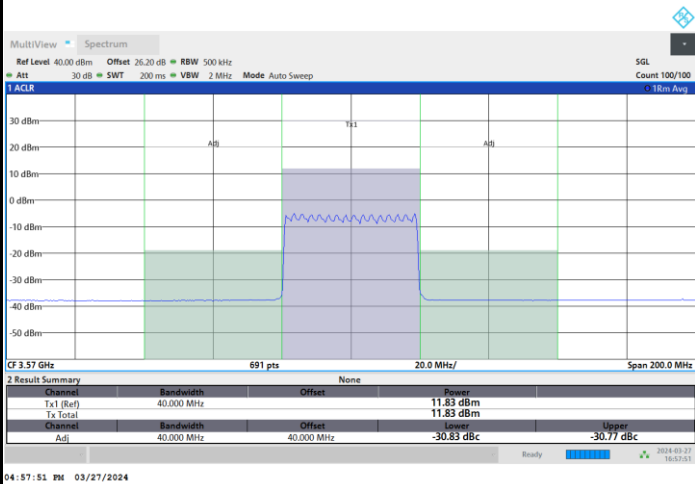

FR1 n48 / 40MHz / CP OFDM / 16QAM

Lowest Channel

1RB0

1RBmax

Full RB