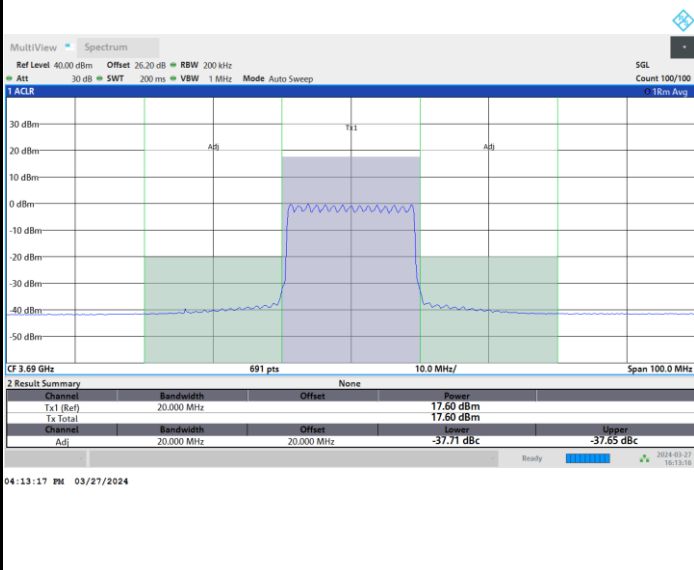

FR1 n48 / 20MHz / CP OFDM / 256QAM

Highest Channel

Full RB