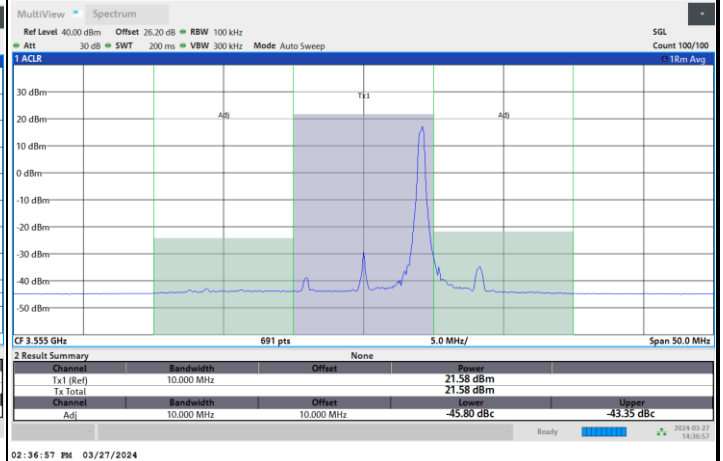

FR1 n48 / 10MHz / CP OFDM / 16QAM

Lowest Channel

1RB0

1RBmax