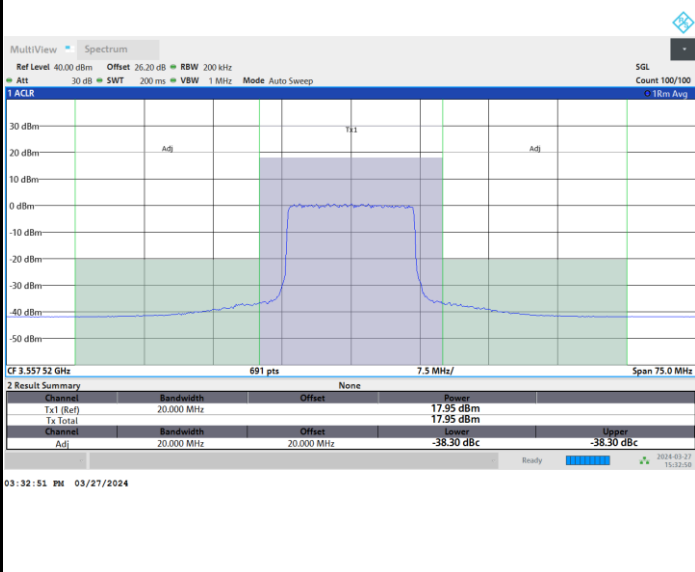

Middle Channel

Full RB

FR1 n48 / 15MHz / CP OFDM / 64QAM

Highest Channel

Full RB

FR1 n48 / 15MHz / CP OFDM / 256QAM

Lowest Channel

Full RB