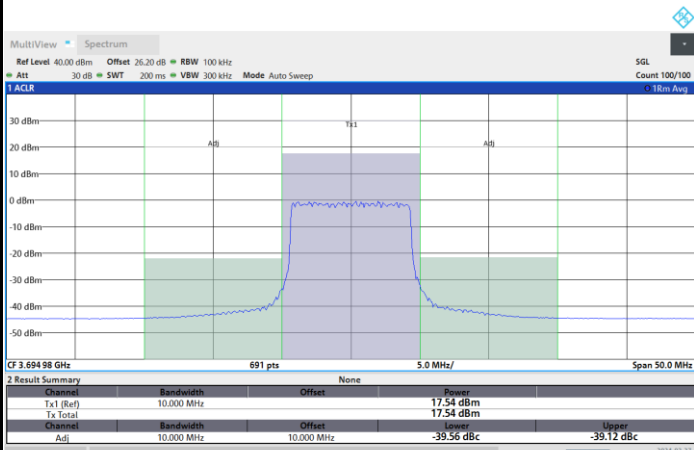

FR1 n48 / 10MHz / CP OFDM / 256QAM

Highest Channel

1RB0

1RBmax

Full RB