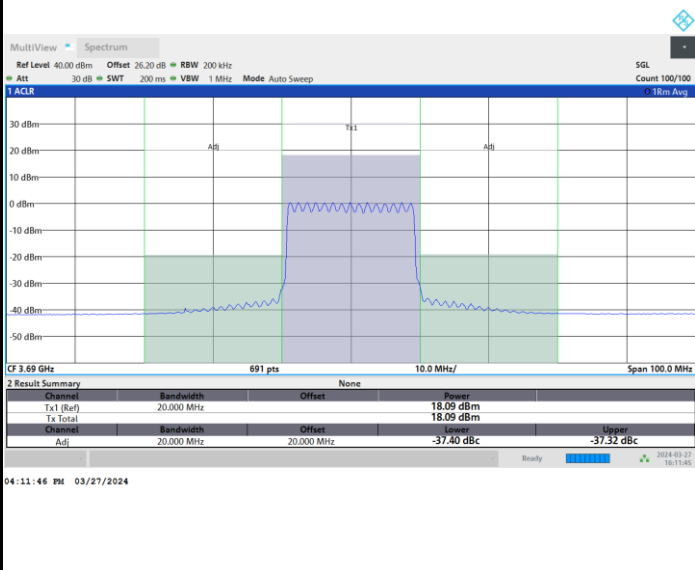

Lowest Channel

Full RB

FR1 n48 / 20MHz / CP OFDM / 16QAM

Middle Channel

Full RB

FR1 n48 / 20MHz / CP OFDM / 16QAM

Highest Channel

Full RB