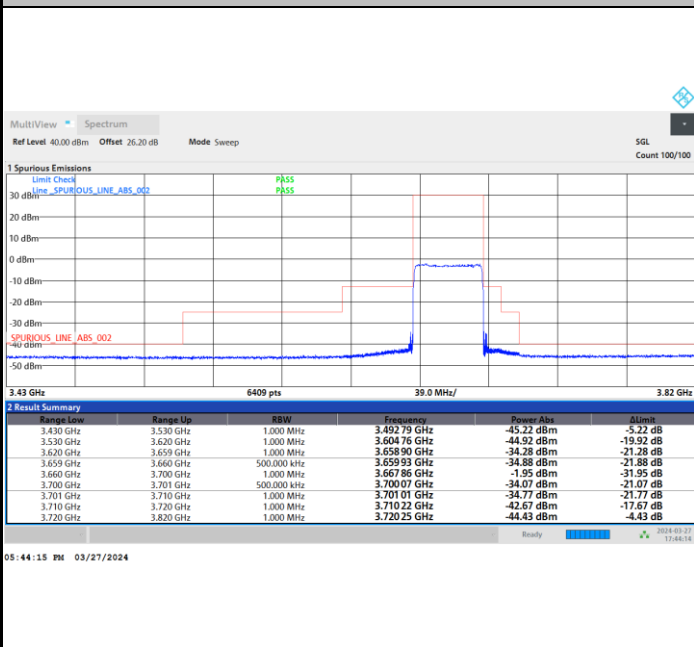

FR1 n48 / 40MHz / CP OFDM / 256QAM

Highest Channel

1RB0

1RBmax

Full RB

Adjacent Channel Leakage Ratio (ACLR)

FR1 n48 / 10MHz / CP OFDM / QPSK

Lowest Channel