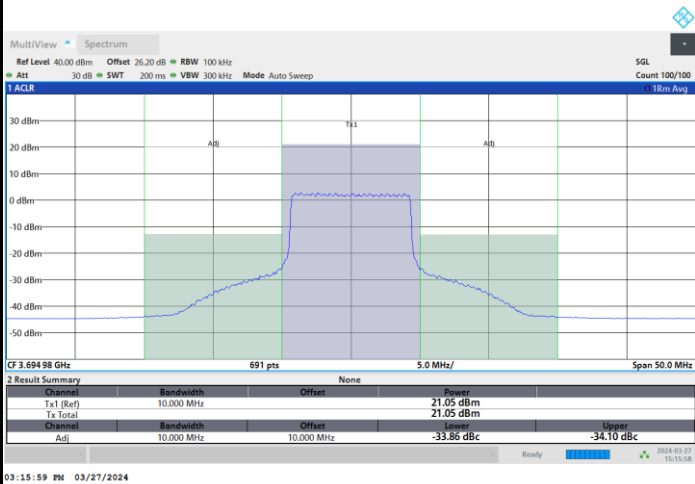

FR1 n48 / 10MHz / CP OFDM / QPSK

Highest Channel

1RB0

1RBmax

Full RB

FR1 n48 / 10MHz / CP OFDM / 16QAM

Lowest Channel

1RB0