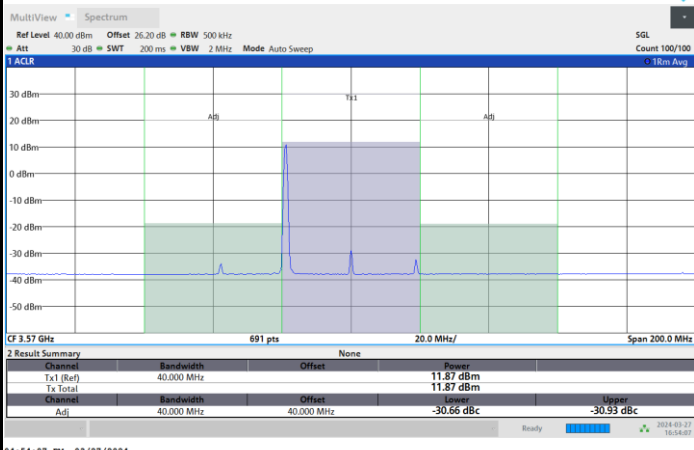

FR1 n48 / 40MHz / CP OFDM / QPSK

Lowest Channel

1RB0

1RBmax