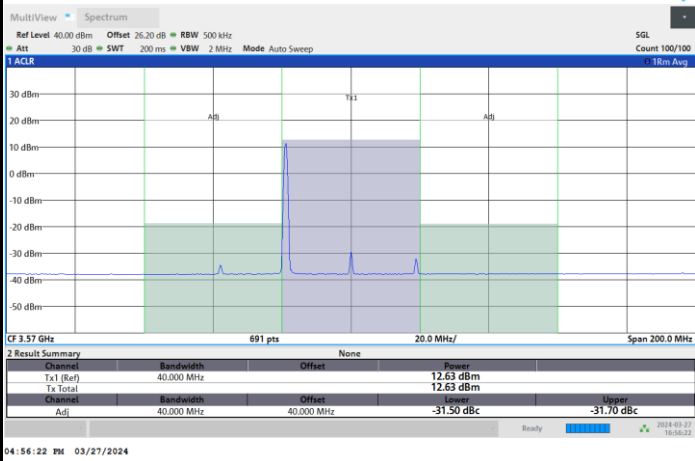

FR1 n48 / 40MHz / CP OFDM / 16QAM

Lowest Channel

1RB0

1RBmax