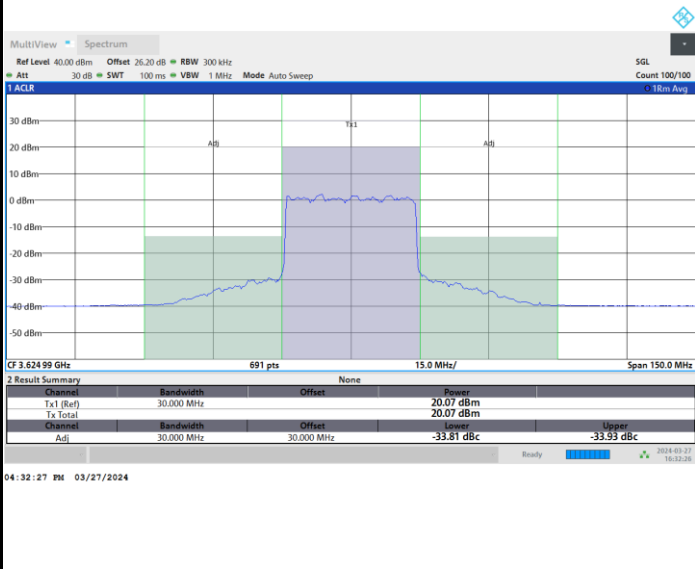

FR1 n48 / 30MHz / CP OFDM / 16QAM

Middle Channel

Full RB