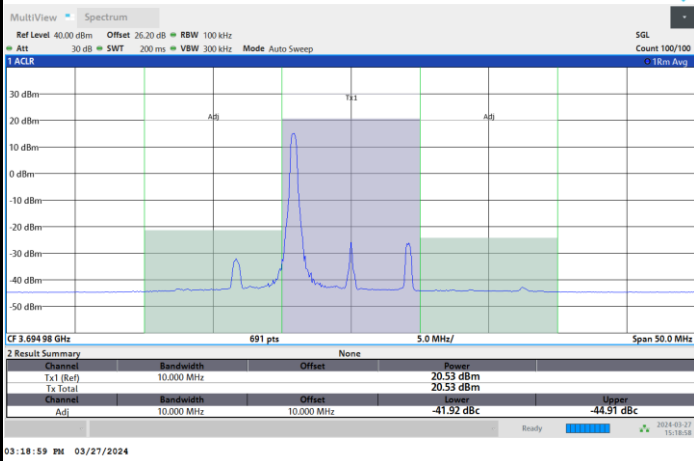

FR1 n48 / 10MHz / CP OFDM / 64QAM

Highest Channel

1RB0

1RBmax