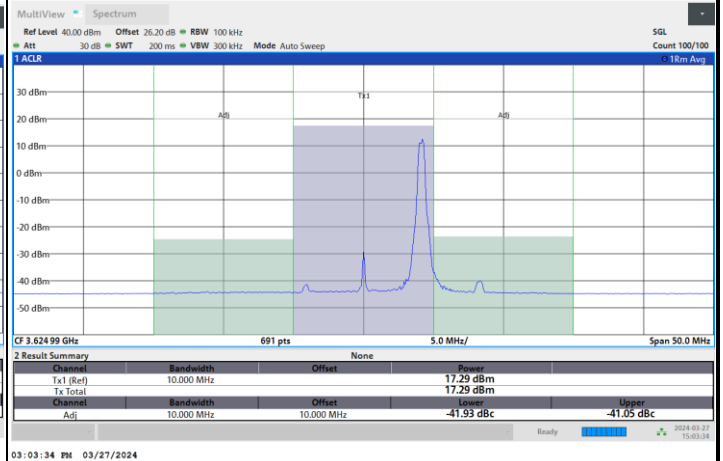

FR1 n48 / 10MHz / CP OFDM / 256QAM

Middle Channel

1RB0

1RBmax