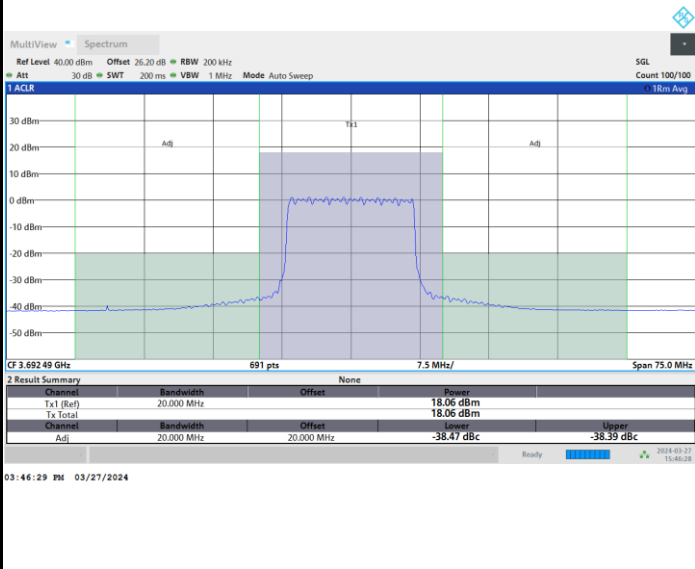

FR1 n48 / 15MHz / CP OFDM / QPSK

Highest Channel

Full RB