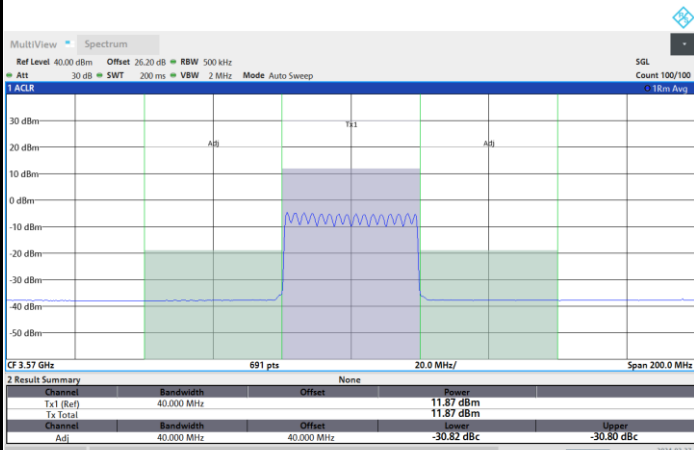

FR1 n48 / 40MHz / CP OFDM / QPSK

Lowest Channel

1RB0

1RBmax

Full RB