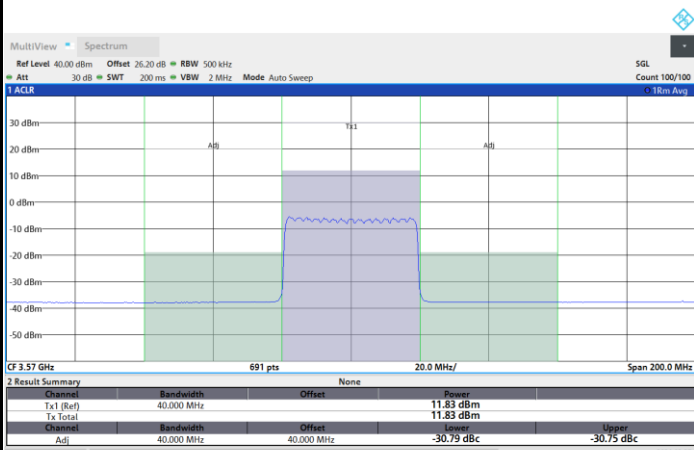

FR1 n48 / 40MHz / CP OFDM / 64QAM

Lowest Channel

1RB0

1RBmax

Full RB