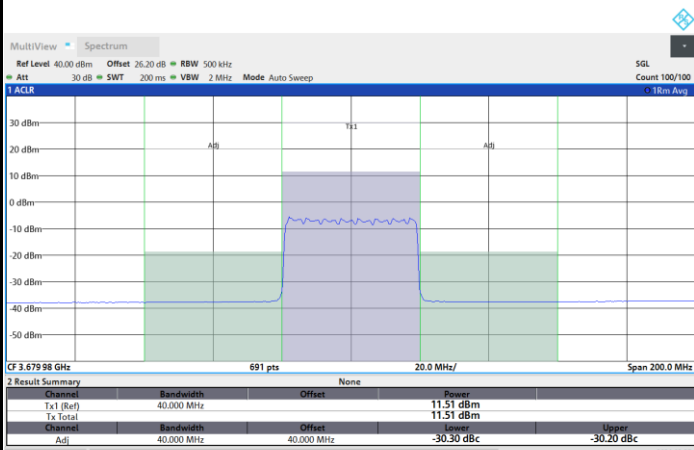

FR1 n48 / 40MHz / CP OFDM / QPSK

Highest Channel

1RB0

1RBmax

Full RB

FR1 n48 / 40MHz / CP OFDM / 16QAM

Lowest Channel

1RB0