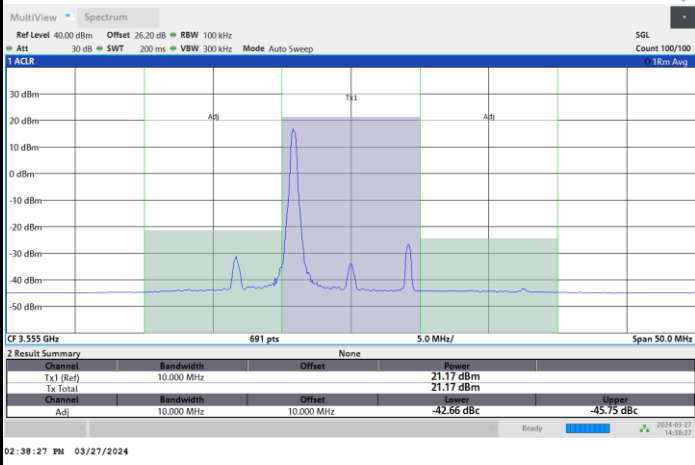

Highest Channel

1RB0

1RBmax

Full RB

FR1 n48 / 10MHz / CP OFDM / 64QAM

Lowest Channel

1RB0

1RBmax