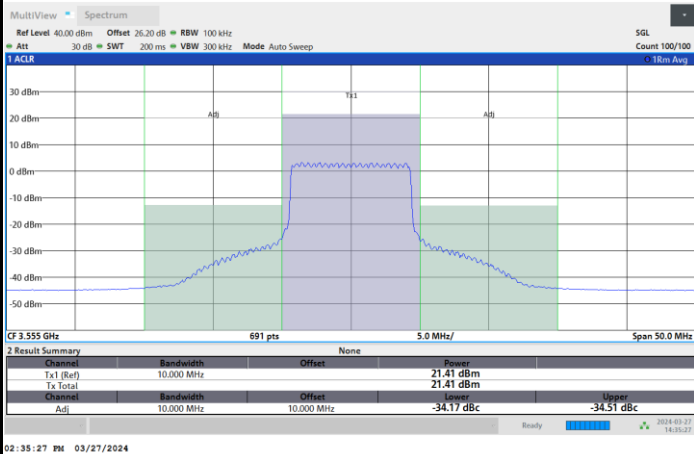

Adjacent Channel Leakage Ratio (ACLR)

FR1 n48 / 10MHz / CP OFDM / QPSK

Lowest Channel

1RB0

1RBmax

Full RB