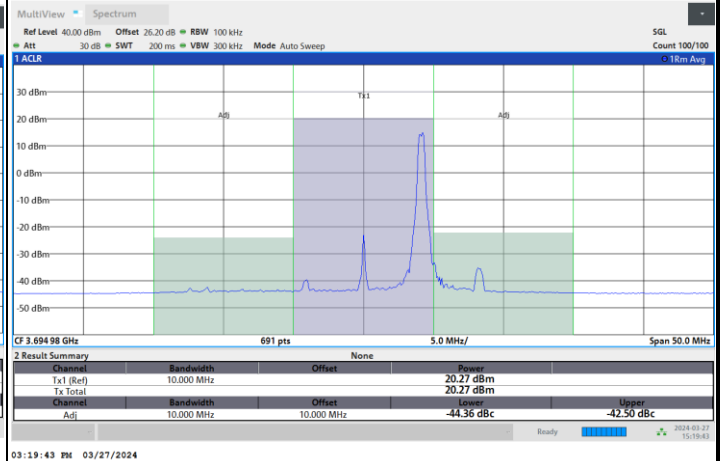

FR1 n48 / 10MHz / CP OFDM / 64QAM

Highest Channel

1RB0

1RBmax