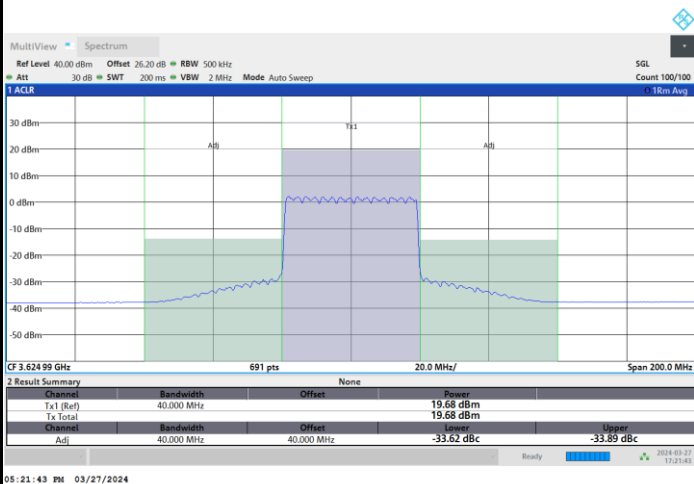

FR1 n48 / 40MHz / CP OFDM / 16QAM

Middle Channel

1RB0

1RBmax

Full RB