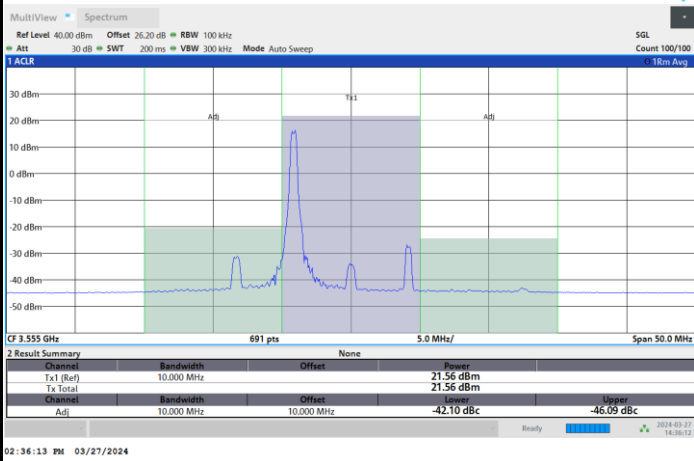

FR1 n48 / 10MHz / CP OFDM / 16QAM

Lowest Channel

1RB0

1RBmax