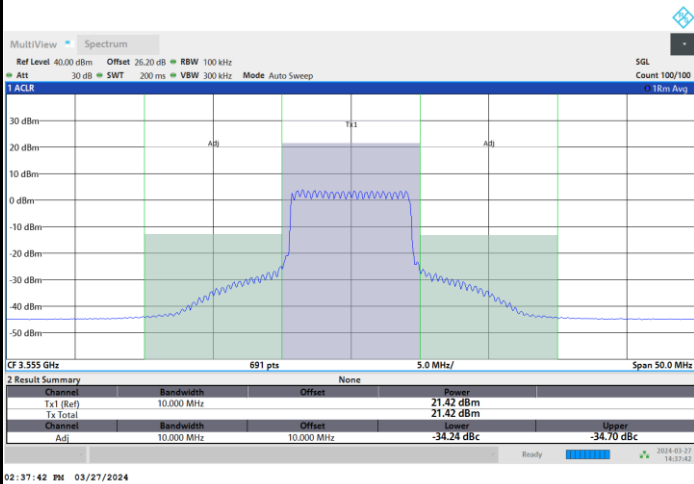

FR1 n48 / 10MHz / CP OFDM / 16QAM

Lowest Channel

1RB0

1RBmax

Full RB