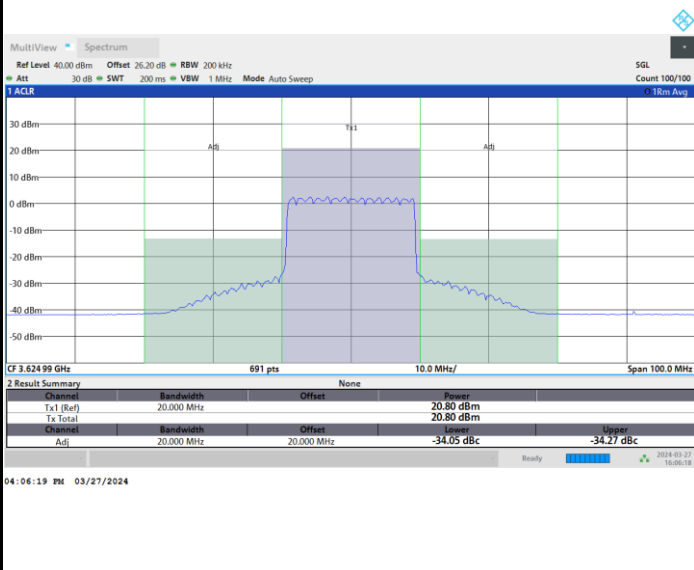

FR1 n48 / 20MHz / CP OFDM / 64QAM

Lowest Channel

Full RB

FR1 n48 / 20MHz / CP OFDM / 64QAM

Middle Channel

Full RB

FR1 n48 / 20MHz / CP OFDM / 64QAM

Highest Channel