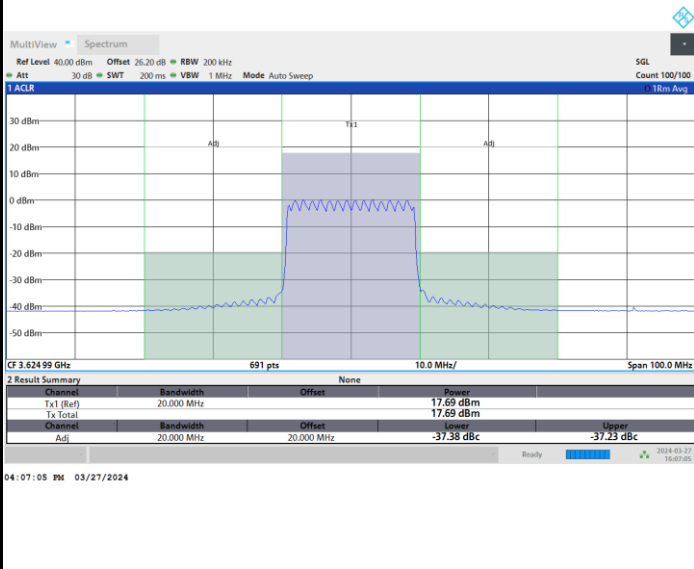

Full RB

FR1 n48 / 20MHz / CP OFDM / 256QAM

Lowest Channel

Full RB

FR1 n48 / 20MHz / CP OFDM / 256QAM

Middle Channel

Full RB

FR1 n48 / 20MHz / CP OFDM / 256QAM