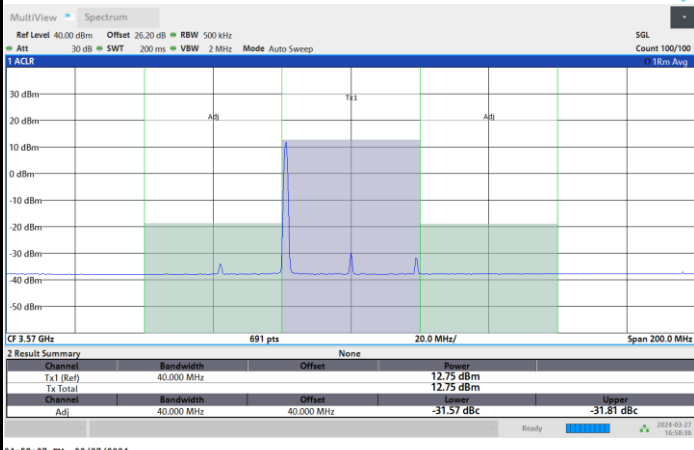

Highest Channel

1RB0

1RBmax

Full RB

FR1 n48 / 40MHz / CP OFDM / 64QAM

Lowest Channel

1RB0

1RBmax