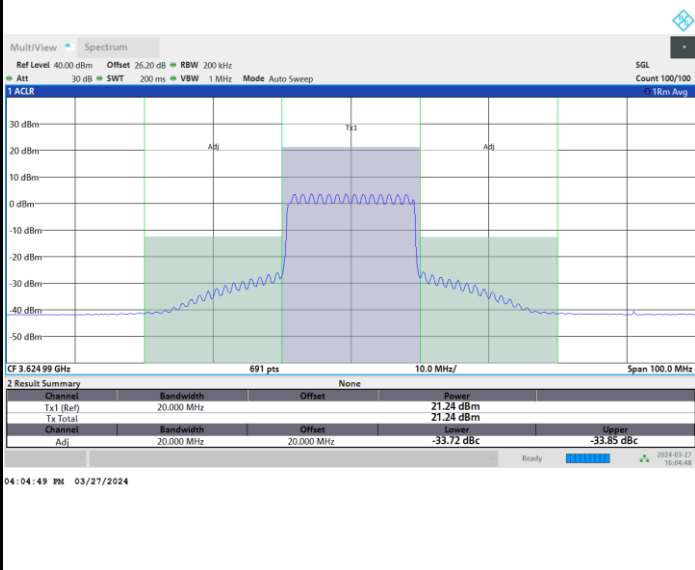

FR1 n48 / 20MHz / CP OFDM / QPSK

Middle Channel

Full RB