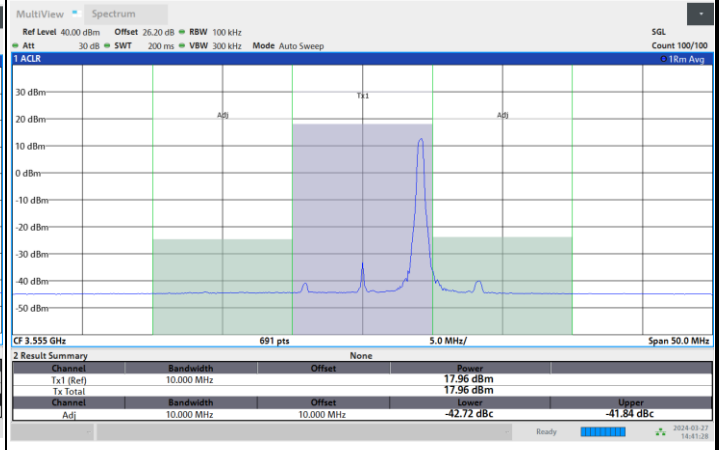

1RB0

1RBmax

Full RB

FR1 n48 / 10MHz / CP OFDM / 256QAM

Lowest Channel

1RB0

1RBmax

Full RB