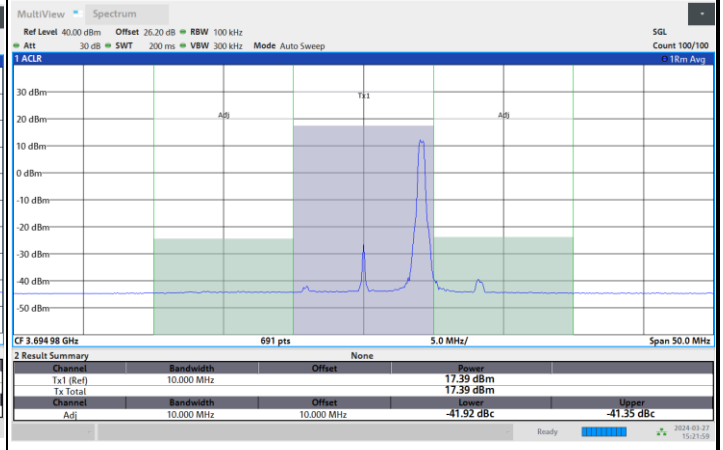

FR1 n48 / 10MHz / CP OFDM / 256QAM

Highest Channel

1RB0

1RBmax