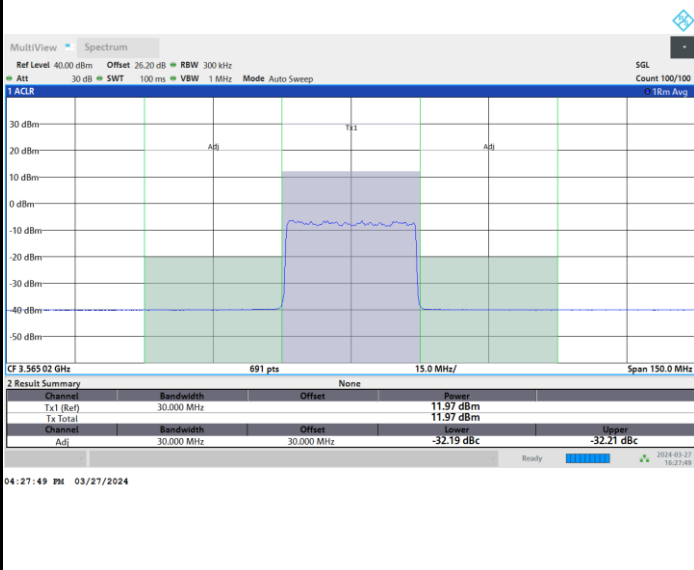

Middle Channel

Full RB

FR1 n48 / 30MHz / CP OFDM / 64QAM

Highest Channel

Full RB

FR1 n48 / 30MHz / CP OFDM / 256QAM

Lowest Channel

Full RB