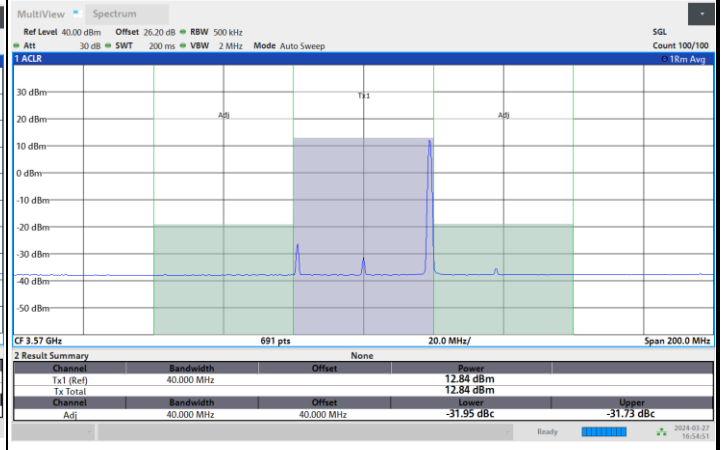

FR1 n48 / 40MHz / CP OFDM / QPSK

Lowest Channel

1RB0

1RBmax