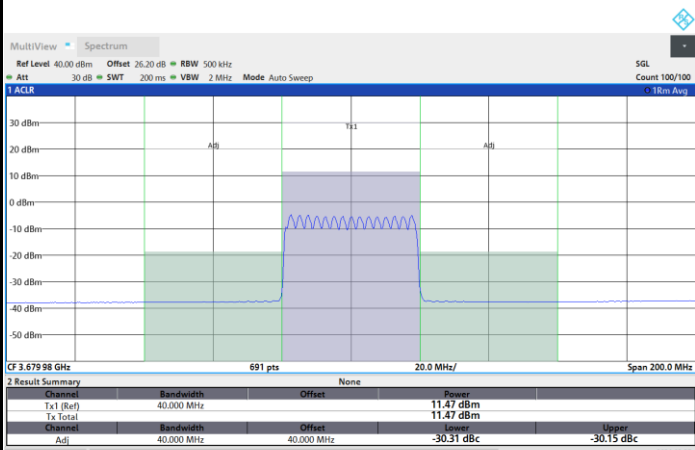

Highest Channel

1RB0

1RBmax

Full RB

FR1 n48 / 40MHz / CP OFDM / 64QAM

Lowest Channel

1RB0

1RBmax