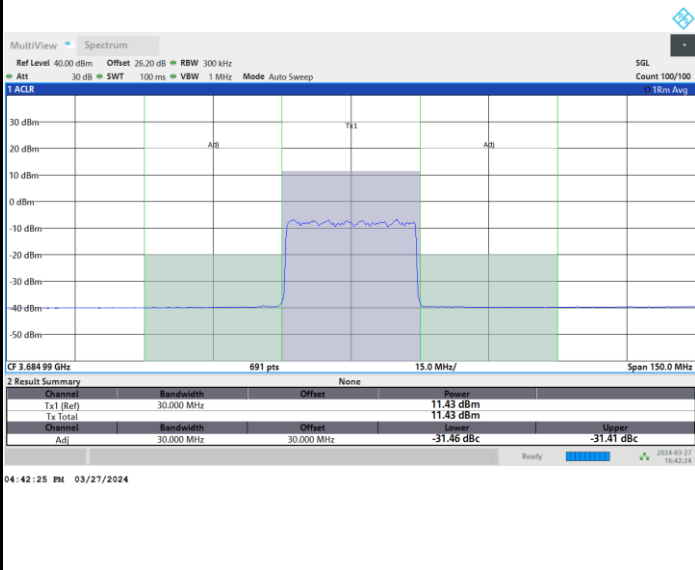

FR1 n48 / 30MHz / CP OFDM / 16QAM

Highest Channel

Full RB