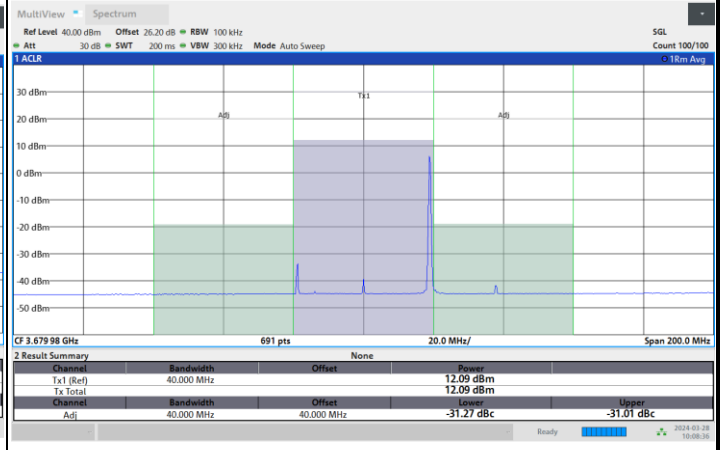

FR1 n48 / 40MHz / CP OFDM / 64QAM

Highest Channel

1RB0

1RBmax