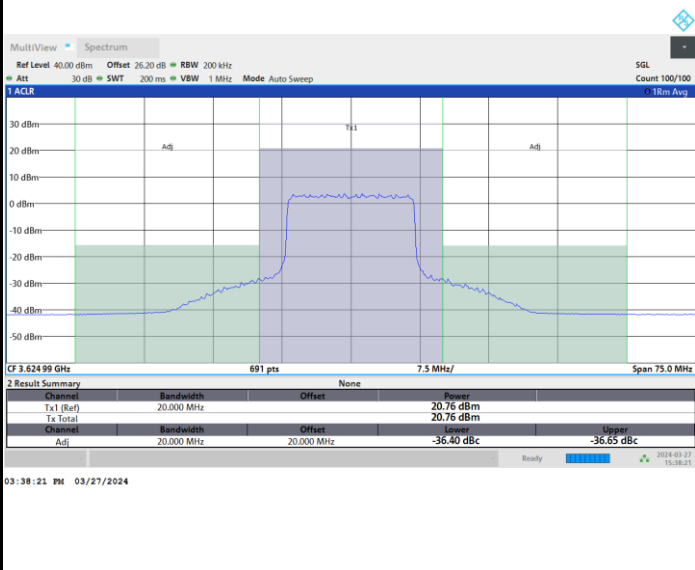

FR1 n48 / 15MHz / CP OFDM / 64QAM

Middle Channel

Full RB