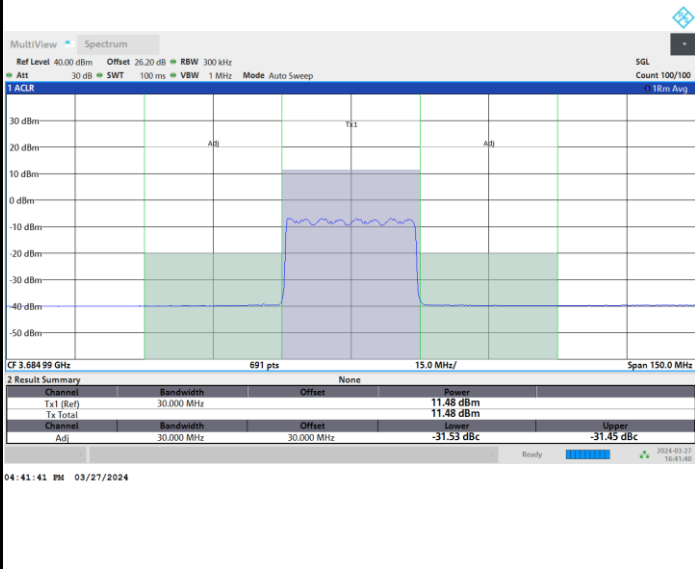

FR1 n48 / 30MHz / CP OFDM / QPSK

Highest Channel

Full RB