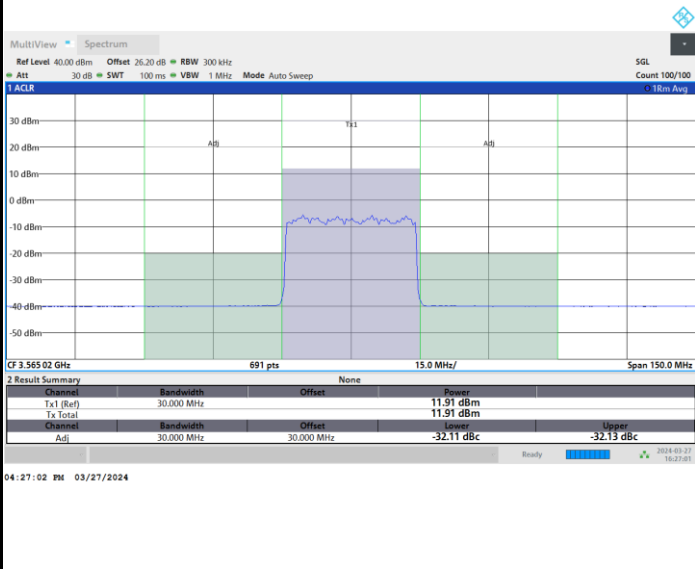

Full RB

FR1 n48 / 30MHz / CP OFDM / 16QAM

Highest Channel

Full RB

FR1 n48 / 30MHz / CP OFDM / 64QAM

Lowest Channel

Full RB

FR1 n48 / 30MHz / CP OFDM / 64QAM