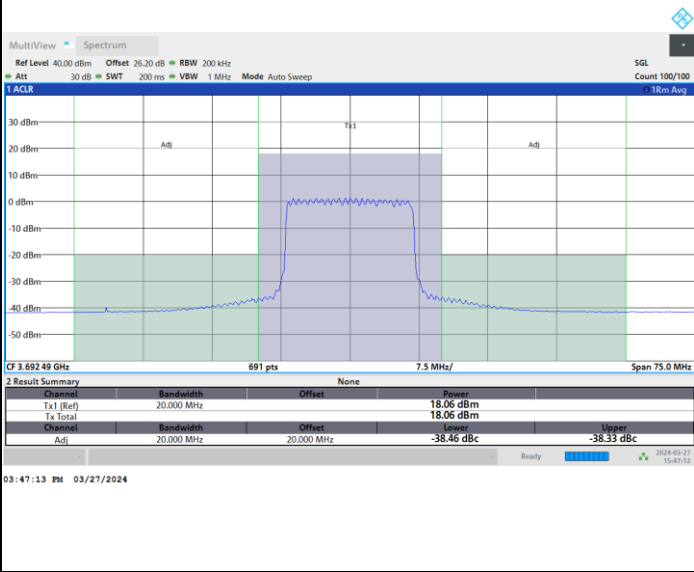

FR1 n48 / 15MHz / CP OFDM / 16QAM

Highest Channel

Full RB