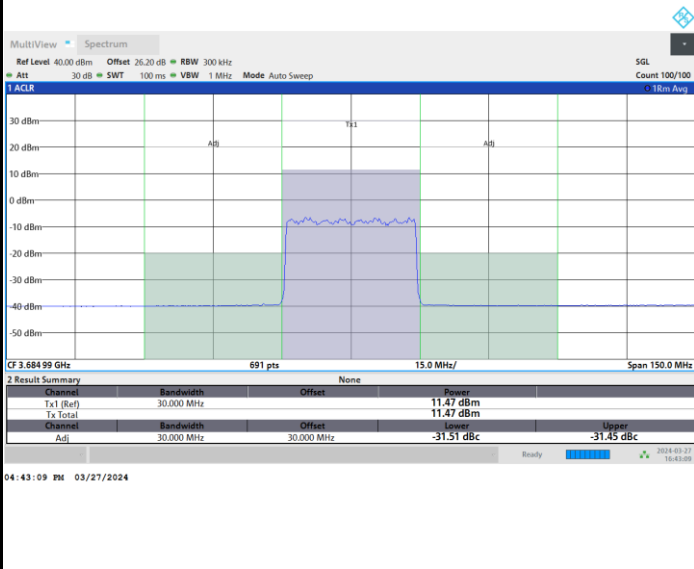

Middle Channel

Full RB

FR1 n48 / 30MHz / CP OFDM / 64QAM

Highest Channel

Full RB

FR1 n48 / 30MHz / CP OFDM / 256QAM

Lowest Channel

Full RB