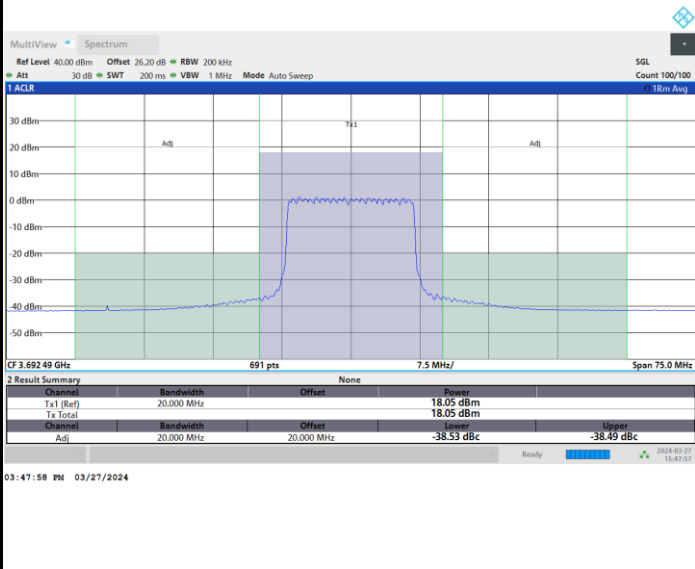

Middle Channel

Full RB

FR1 n48 / 15MHz / CP OFDM / 64QAM

Highest Channel

Full RB

FR1 n48 / 15MHz / CP OFDM / 256QAM

Lowest Channel

Full RB