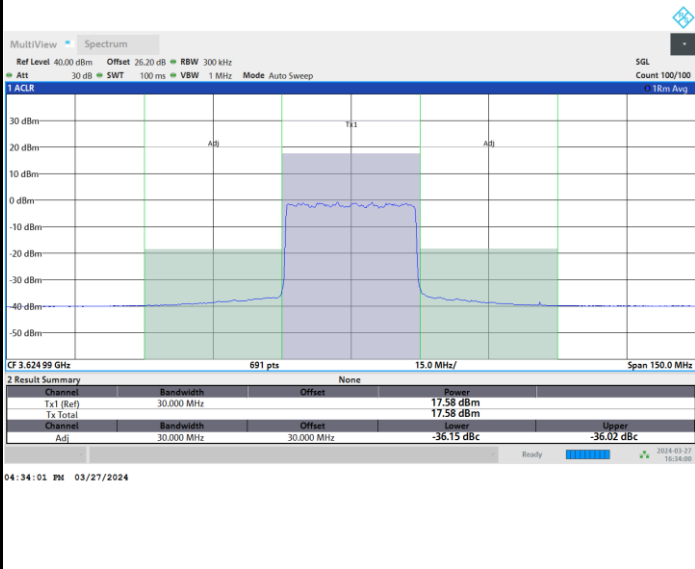

FR1 n48 / 30MHz / CP OFDM / 256QAM

Middle Channel

Full RB