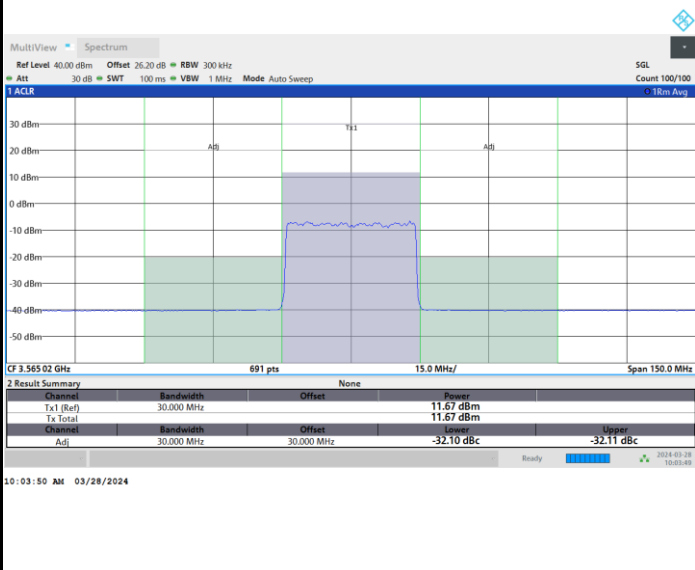

FR1 n48 / 30MHz / CP OFDM / QPSK

Highest Channel

Full RB

FR1 n48 / 30MHz / CP OFDM / 16QAM

Lowest Channel

Full RB

FR1 n48 / 30MHz / CP OFDM / 16QAM

Middle Channel