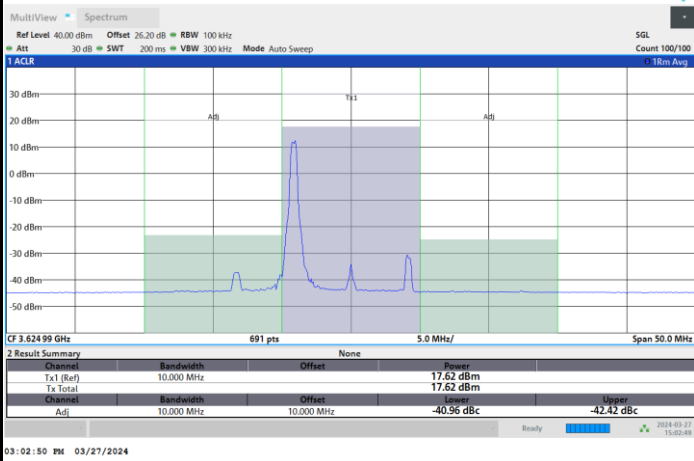

FR1 n48 / 10MHz / CP OFDM / 256QAM

Middle Channel

1RB0

1RBmax