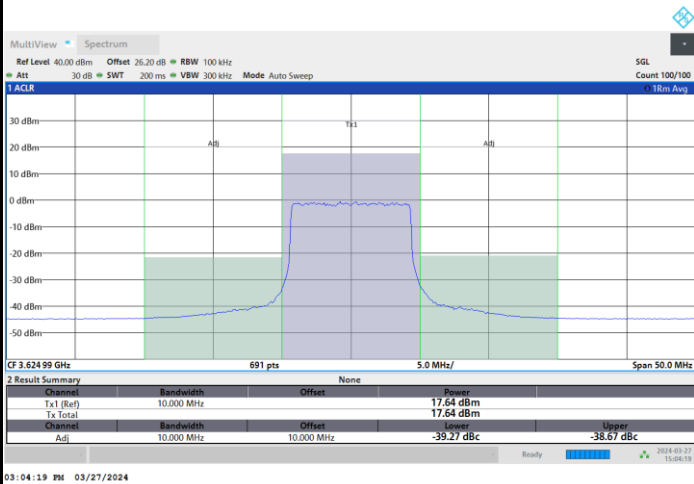

FR1 n48 / 10MHz / CP OFDM / 256QAM

Middle Channel

1RB0

1RBmax

Full RB

FR1 n48 / 10MHz / CP OFDM / 256QAM

Highest Channel

1RB0