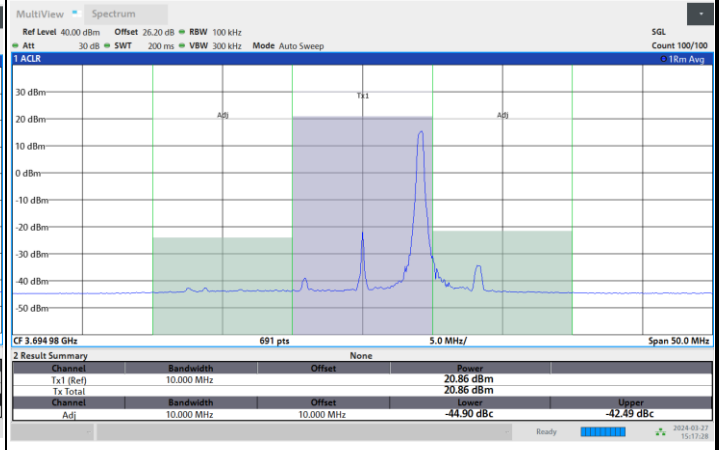

FR1 n48 / 10MHz / CP OFDM / 16QAM

Highest Channel

1RB0

1RBmax