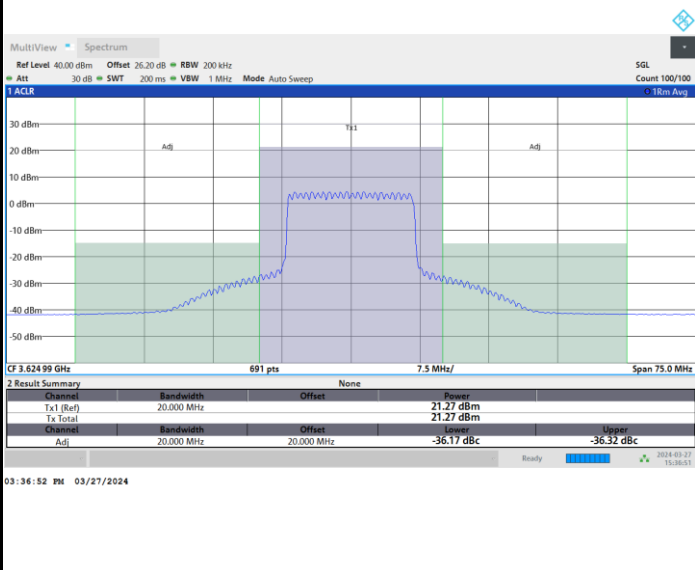

1RBmax

Full RB

FR1 n48 / 15MHz / CP OFDM / QPSK

Lowest Channel

Full RB

FR1 n48 / 15MHz / CP OFDM / QPSK

Middle Channel

Full RB