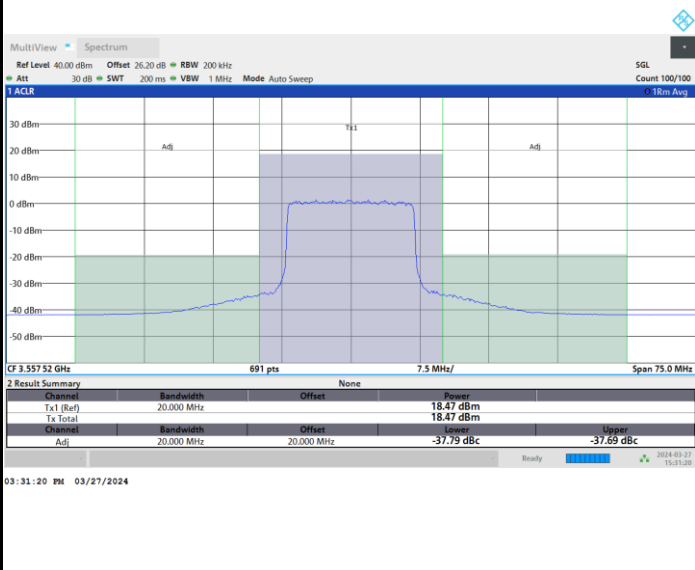

FR1 n48 / 15MHz / CP OFDM / QPSK

Highest Channel

Full RB

FR1 n48 / 15MHz / CP OFDM / 16QAM

Lowest Channel

Full RB

FR1 n48 / 15MHz / CP OFDM / 16QAM

Middle Channel