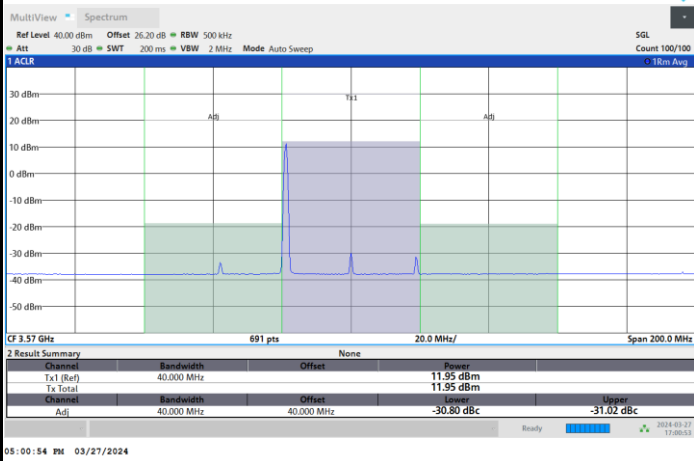

1RB0

1RBmax

Full RB

FR1 n48 / 40MHz / CP OFDM / 256QAM

Lowest Channel

1RB0

1RBmax

Full RB