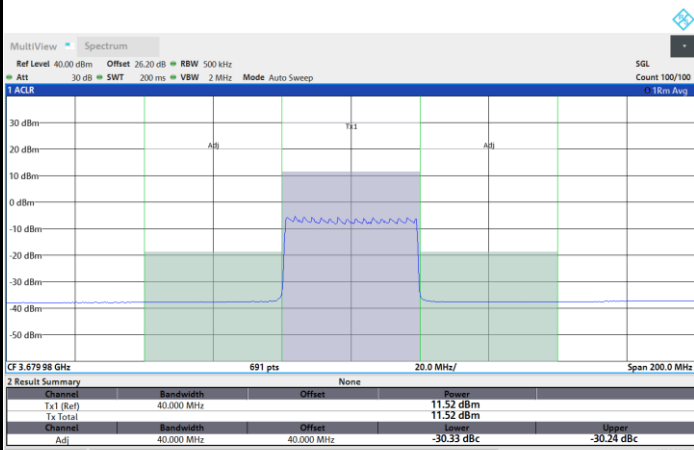

FR1 n48 / 40MHz / CP OFDM / 64QAM

Highest Channel

1RB0

1RBmax

Full RB