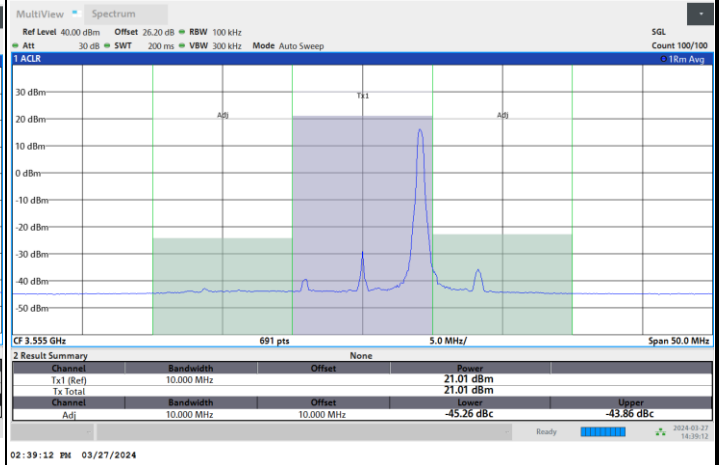

Highest Channel

1RB0

1RBmax

Full RB

FR1 n48 / 10MHz / CP OFDM / 64QAM

Lowest Channel

1RB0

1RBmax