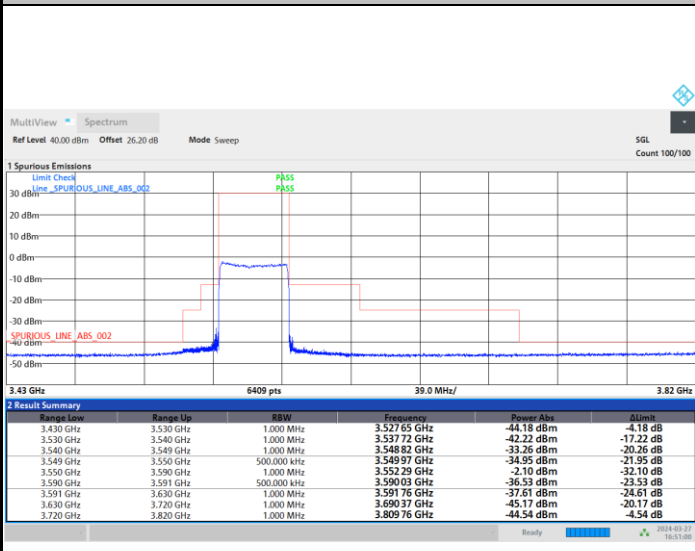

FR1 n48 / 40MHz / CP OFDM / 64QAM

Lowest Channel

1RB0

1RBmax

Full RB