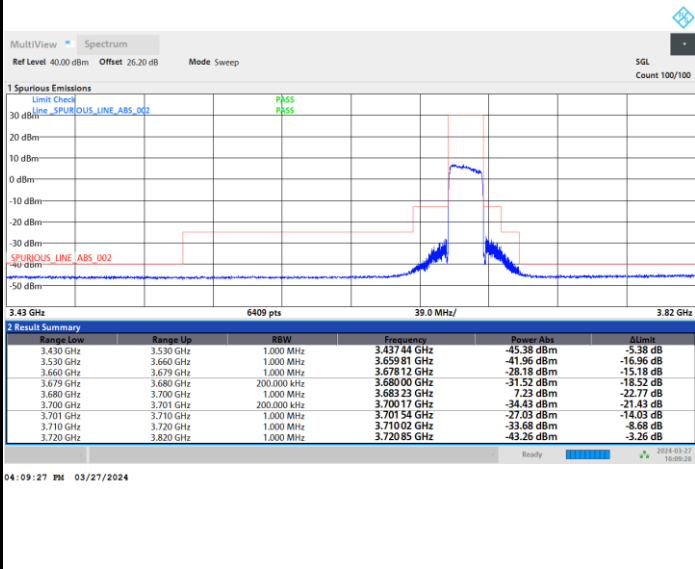

FR1 n48 / 20MHz / CP OFDM / 64QAM

Highest Channel

Full RB