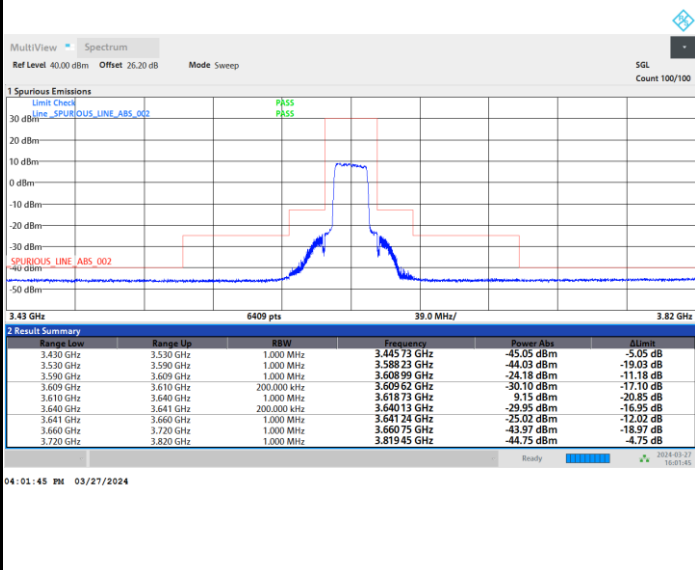

Highest Channel

Full RB

FR1 n48 / 20MHz / CP OFDM / 64QAM

Lowest Channel

Full RB

FR1 n48 / 20MHz / CP OFDM / 64QAM

Middle Channel

Full RB