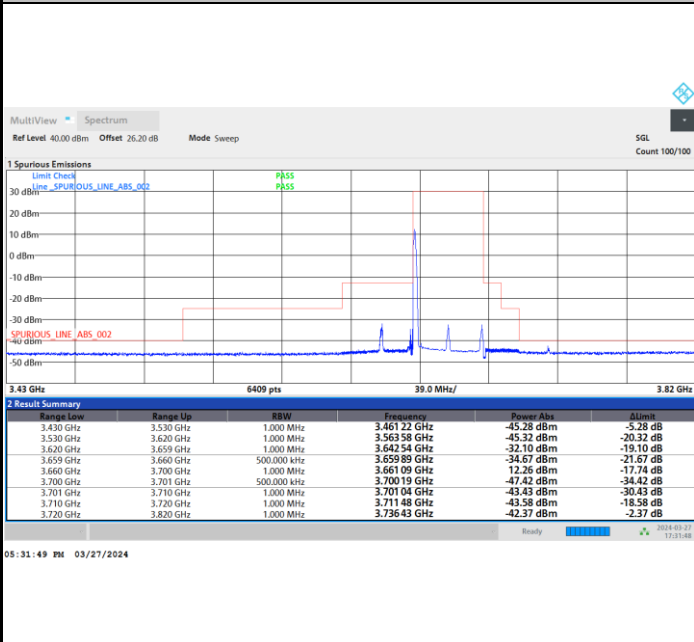

FR1 n48 / 40MHz / CP OFDM / 64QAM

Highest Channel

1RB0

1RBmax