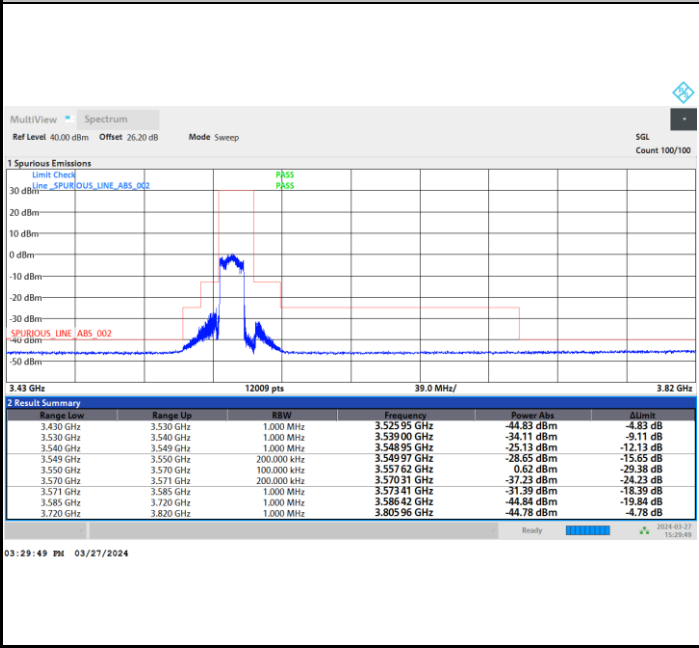

FR1 n48 / 15MHz / CP OFDM / 256QAM

Lowest Channel

Full RB