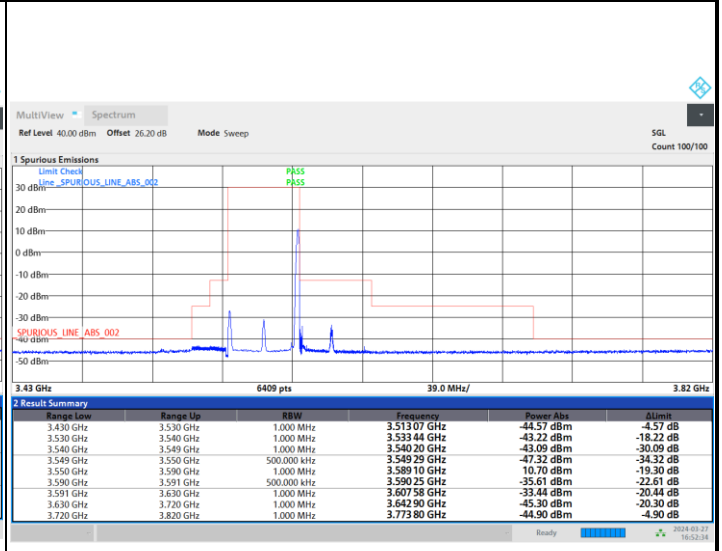

FR1 n48 / 40MHz / CP OFDM / 256QAM

Lowest Channel

1RB0

1RBmax