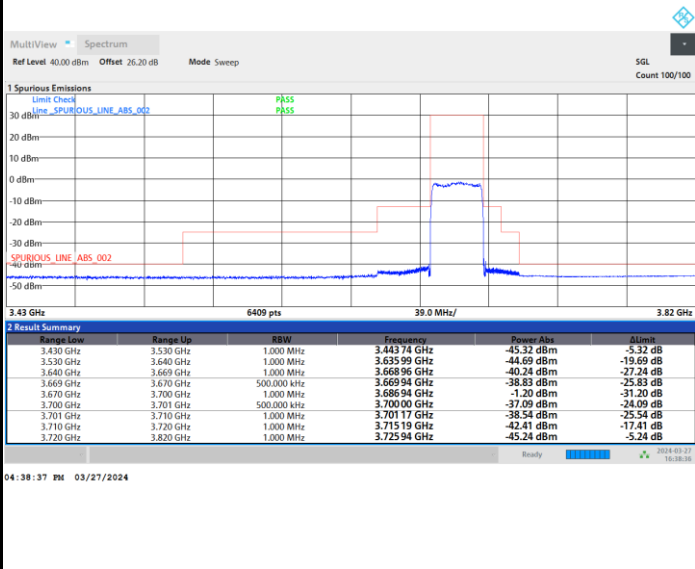

Middle Channel

Full RB

FR1 n48 / 30MHz / CP OFDM / QPSK

Highest Channel

Full RB

FR1 n48 / 30MHz / CP OFDM / 16QAM

Lowest Channel

Full RB