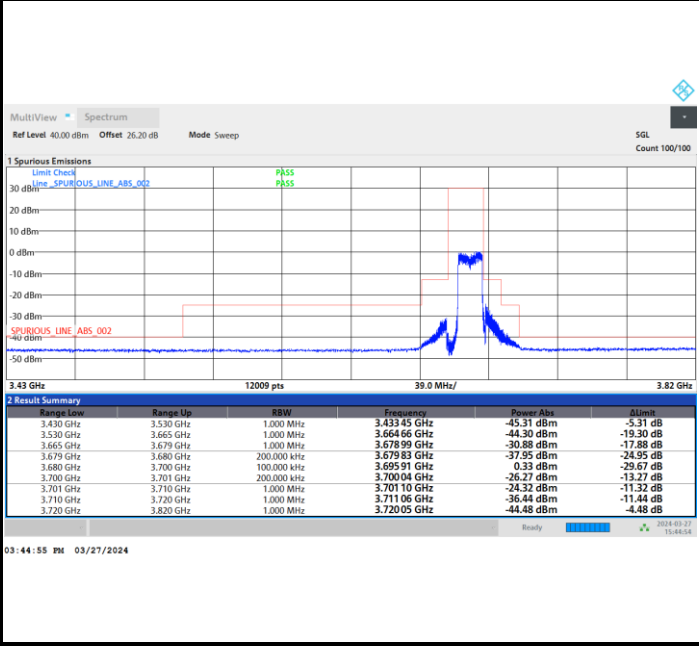

Full RB

FR1 n48 / 15MHz / CP OFDM / 64QAM

Middle Channel

Full RB

FR1 n48 / 15MHz / CP OFDM / 64QAM

Highest Channel

Full RB

FR1 n48 / 15MHz / CP OFDM / 256QAM