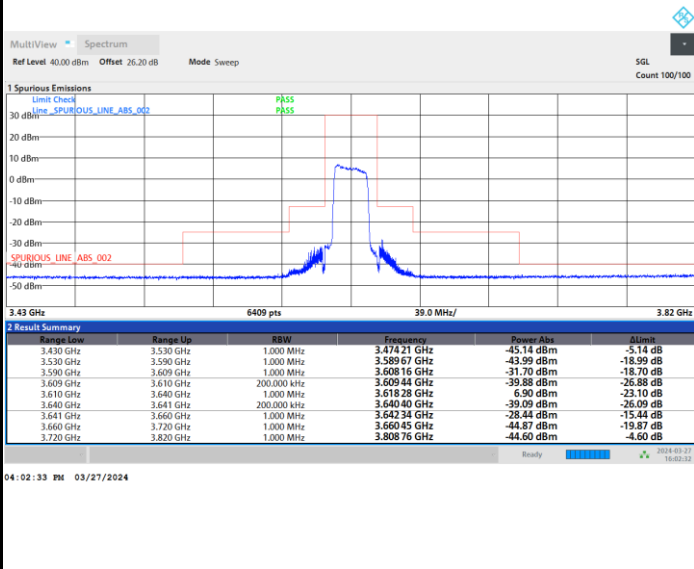

FR1 n48 / 20MHz / CP OFDM / 256QAM

Middle Channel

Full RB