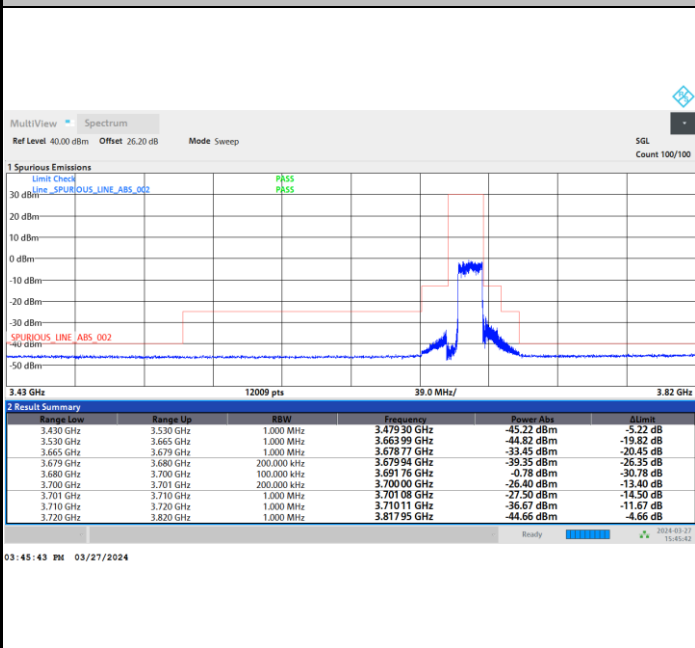

Lowest Channel

Full RB

FR1 n48 / 15MHz / CP OFDM / 256QAM

Middle Channel

Full RB

FR1 n48 / 15MHz / CP OFDM / 256QAM

Highest Channel

Full RB