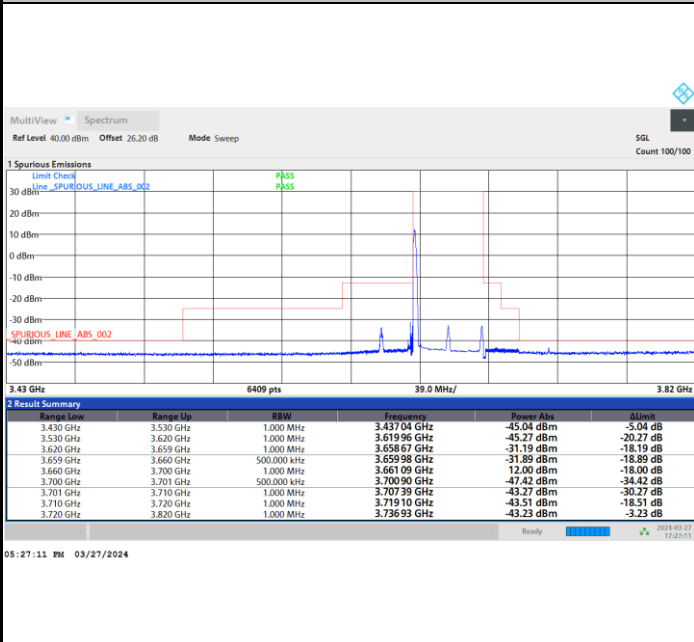

1RBmax

Full RB

FR1 n48 / 40MHz / CP OFDM / QPSK

Highest Channel

1RB0

1RBmax

Full RB

FR1 n48 / 40MHz / CP OFDM / 16QAM