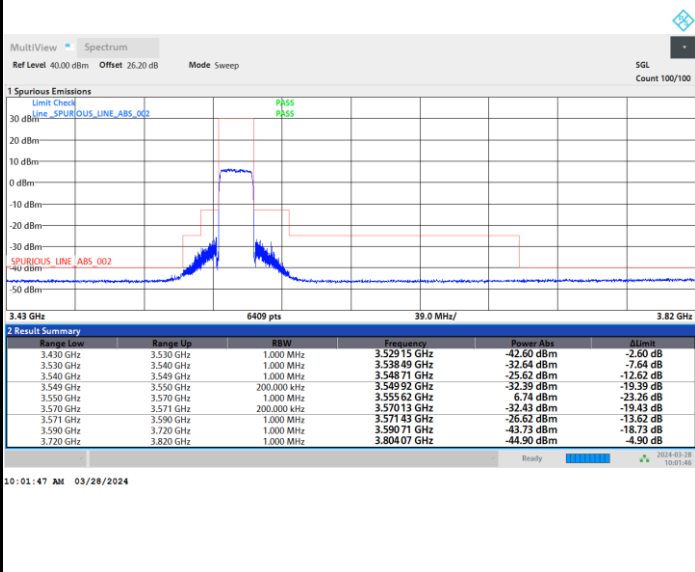

FR1 n48 / 20MHz / CP OFDM / 64QAM

Highest Channel

Full RB

FR1 n48 / 20MHz / CP OFDM / 256QAM

Lowest Channel

Full RB

FR1 n48 / 20MHz / CP OFDM / 256QAM

Middle Channel