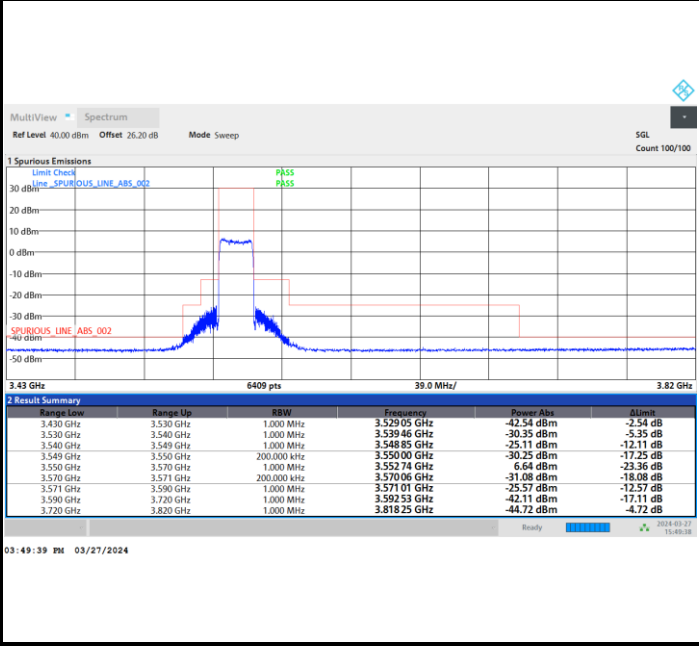

FR1 n48 / 20MHz / CP OFDM / QPSK

Lowest Channel

Full RB