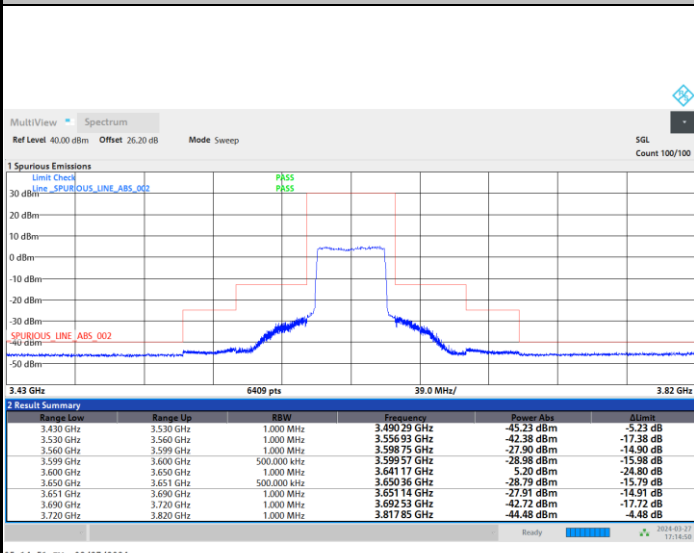

1RB0

1RBmax

Full RB

FR1 n48 / 40MHz / CP OFDM / 64QAM

Middle Channel

1RB0

1RBmax

Full RB