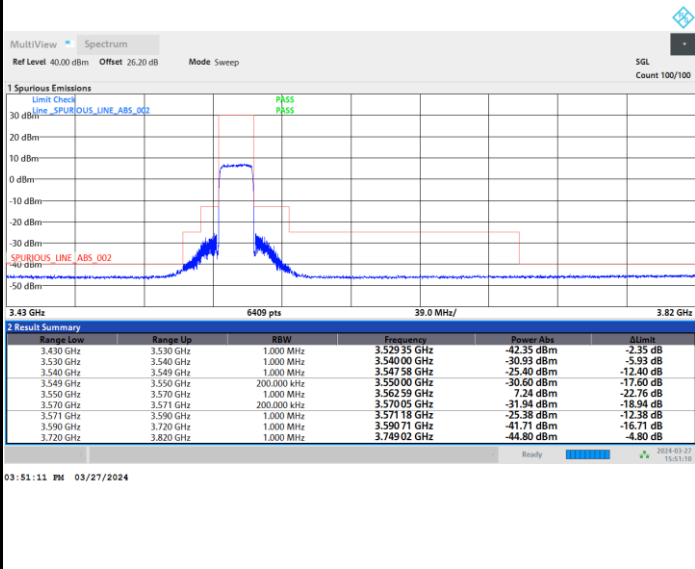

Highest Channel

Full RB

FR1 n48 / 20MHz / CP OFDM / 64QAM

Lowest Channel

Full RB

FR1 n48 / 20MHz / CP OFDM / 64QAM

Middle Channel

Full RB