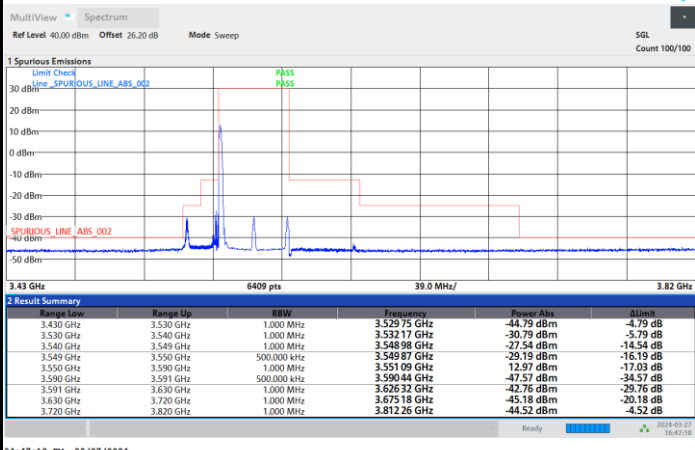

FR1 n48 / 40MHz / CP OFDM / 16QAM

Lowest Channel

1RB0

1RBmax