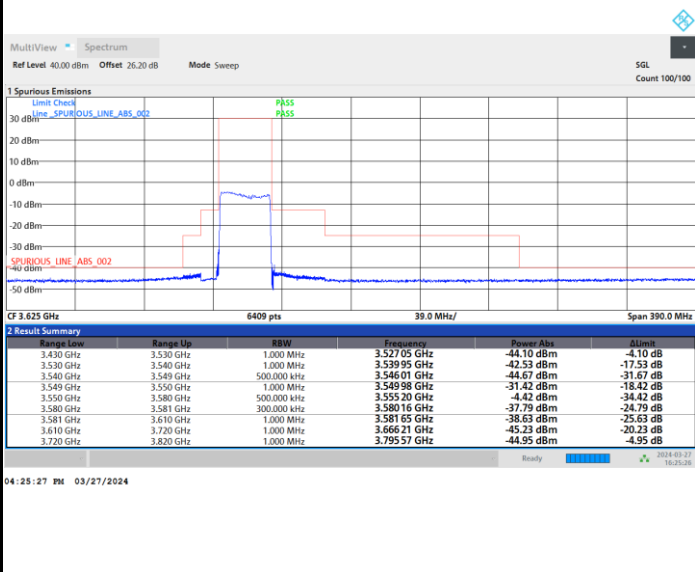

FR1 n48 / 30MHz / CP OFDM / 256QAM

Lowest Channel

Full RB