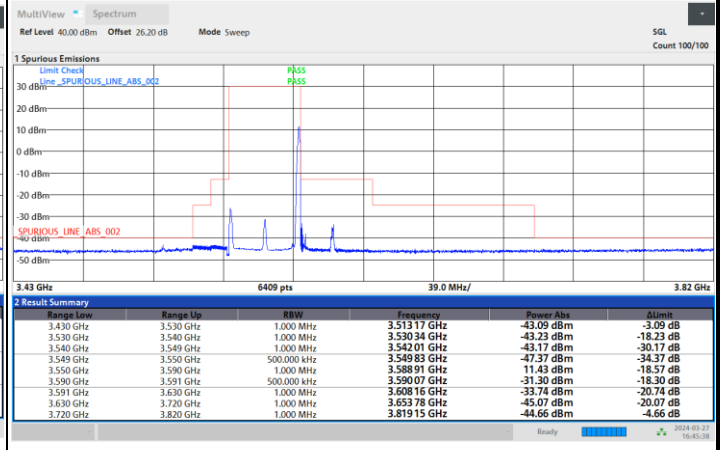

FR1 n48 / 40MHz / CP OFDM / QPSK

Lowest Channel

1RB0

1RBmax