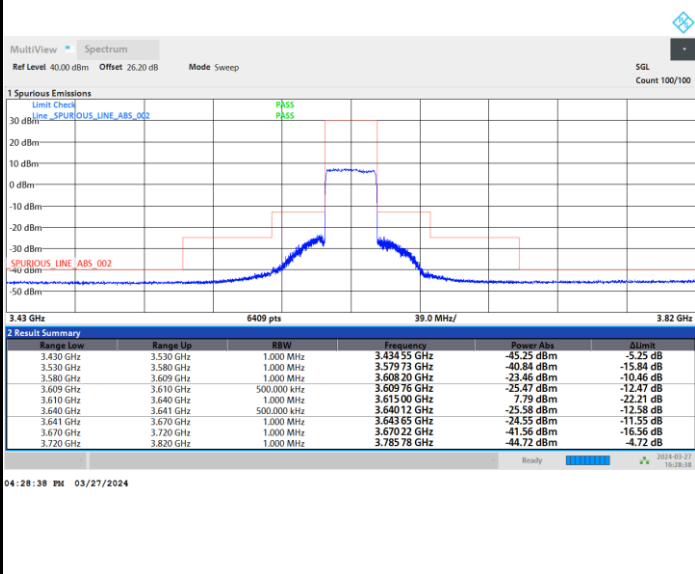

FR1 n48 / 30MHz / CP OFDM / QPSK

Middle Channel

Full RB