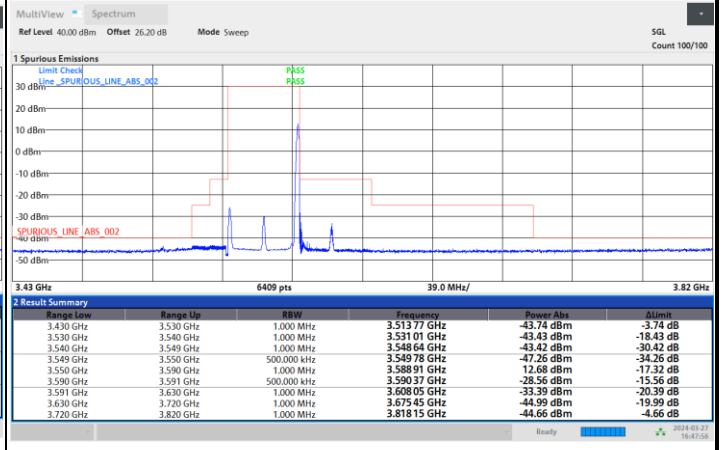

FR1 n48 / 40MHz / CP OFDM / 16QAM

Lowest Channel

1RB0

1RBmax