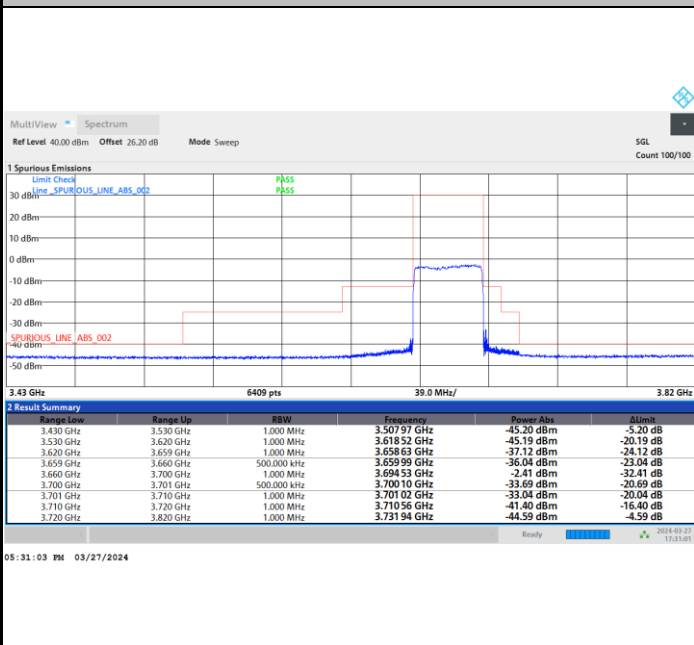

Full RB

FR1 n48 / 40MHz / CP OFDM / 16QAM

Highest Channel

1RB0

1RBmax

Full RB

FR1 n48 / 40MHz / CP OFDM / 64QAM

Lowest Channel