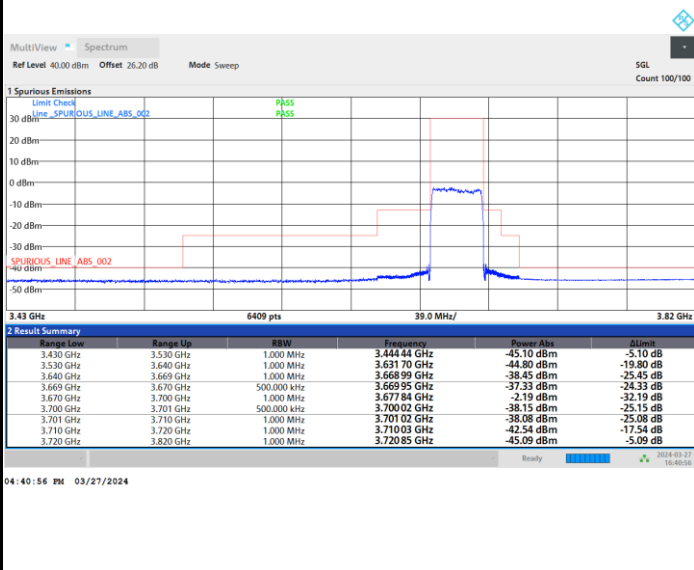

Lowest Channel

Full RB

FR1 n48 / 30MHz / CP OFDM / 256QAM

Middle Channel

Full RB

FR1 n48 / 30MHz / CP OFDM / 256QAM

Highest Channel

Full RB