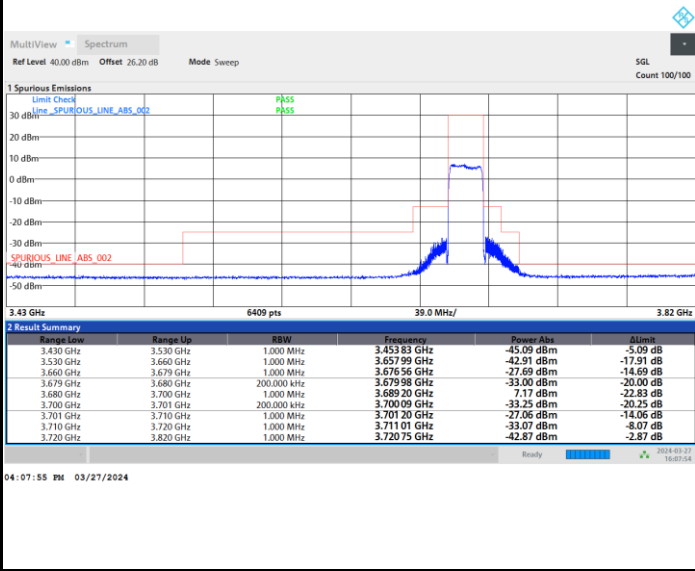

FR1 n48 / 20MHz / CP OFDM / QPSK

Highest Channel

Full RB