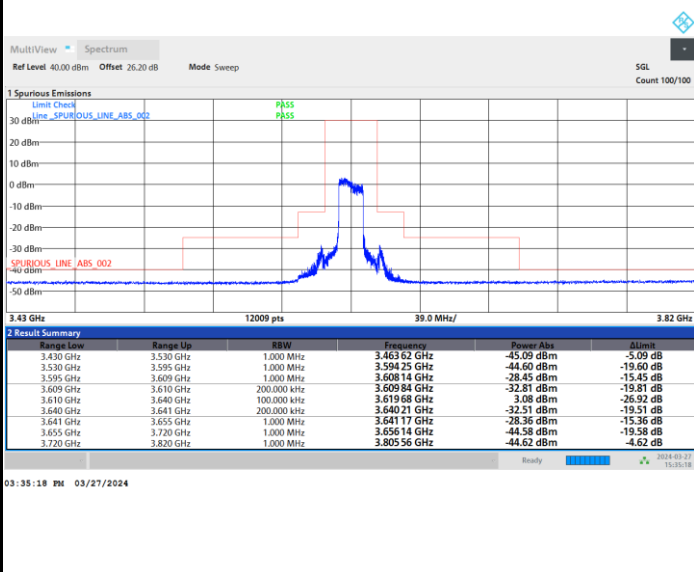

FR1 n48 / 15MHz / CP OFDM / 64QAM

Middle Channel

Full RB