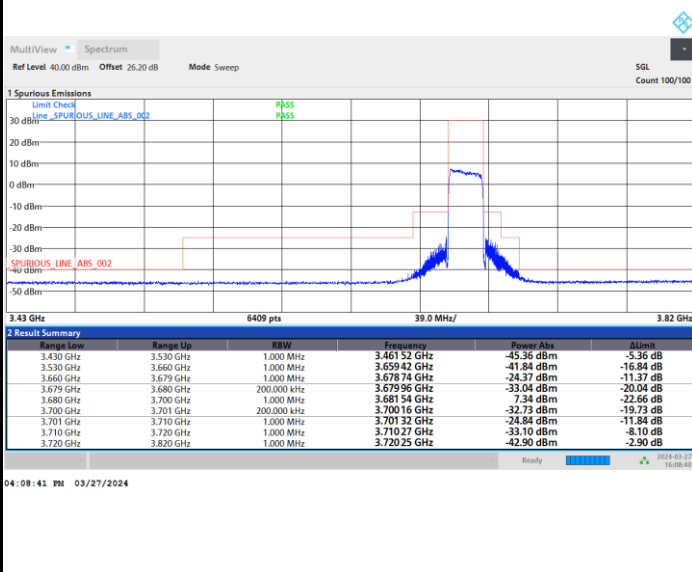

FR1 n48 / 20MHz / CP OFDM / 16QAM

Highest Channel

Full RB