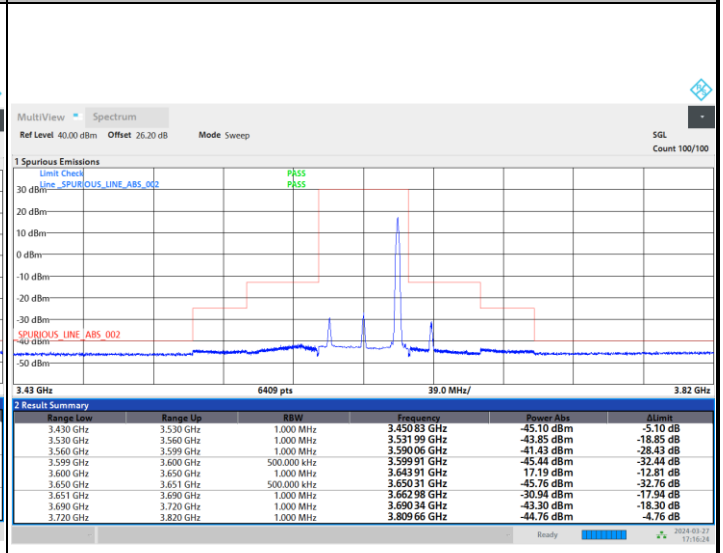

1RBmax

Full RB

FR1 n48 / 40MHz / CP OFDM / 256QAM

Middle Channel

1RB0

1RBmax

Full RB