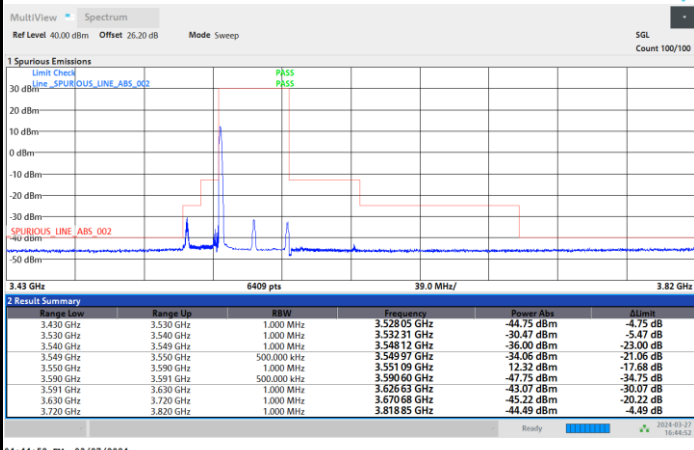

FR1 n48 / 40MHz / CP OFDM / QPSK

Lowest Channel

1RB0

1RBmax