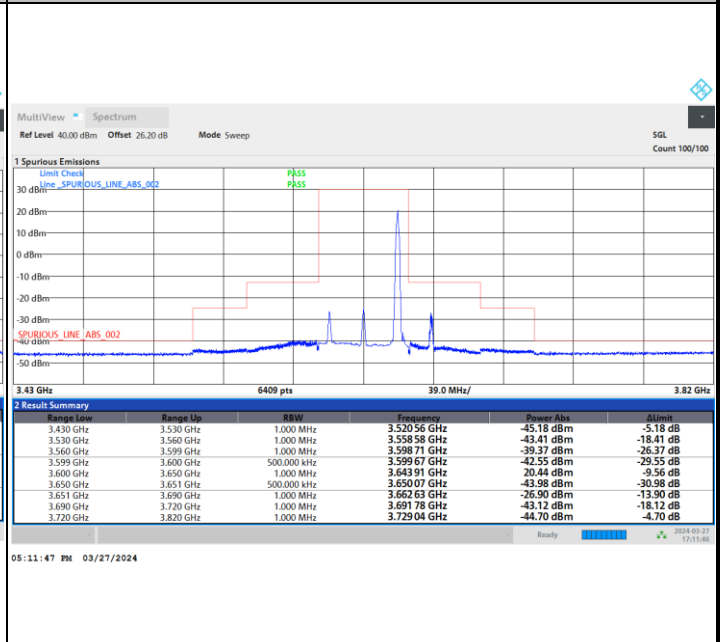

Lowest Channel

1RB0

1RBmax

Full RB

FR1 n48 / 40MHz / CP OFDM / 16QAM

Middle Channel

1RB0

1RBmax