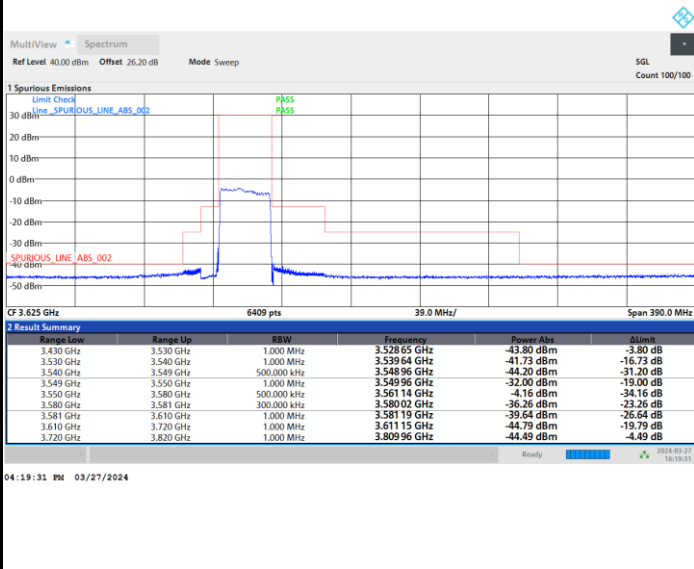

FR1 n48 / 30MHz / CP OFDM / 64QAM

Lowest Channel

Full RB