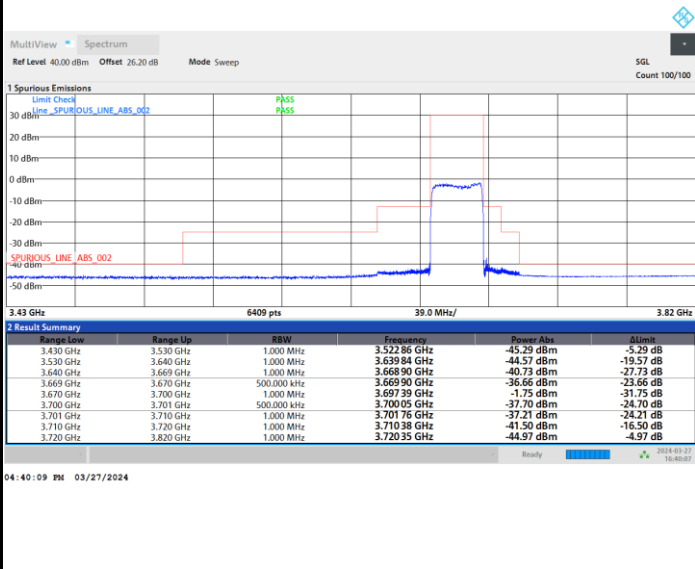

Full RB

FR1 n48 / 30MHz / CP OFDM / 64QAM

Middle Channel

Full RB

FR1 n48 / 30MHz / CP OFDM / 64QAM

Highest Channel

Full RB

FR1 n48 / 30MHz / CP OFDM / 256QAM