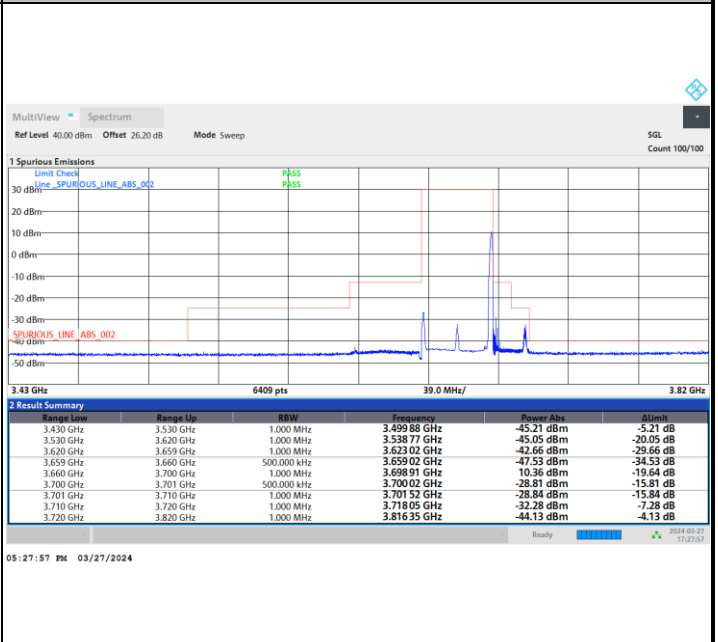

1RBmax

Full RB

FR1 n48 / 40MHz / CP OFDM / QPSK

Highest Channel

1RB0

1RBmax

Full RB

FR1 n48 / 40MHz / CP OFDM / 16QAM