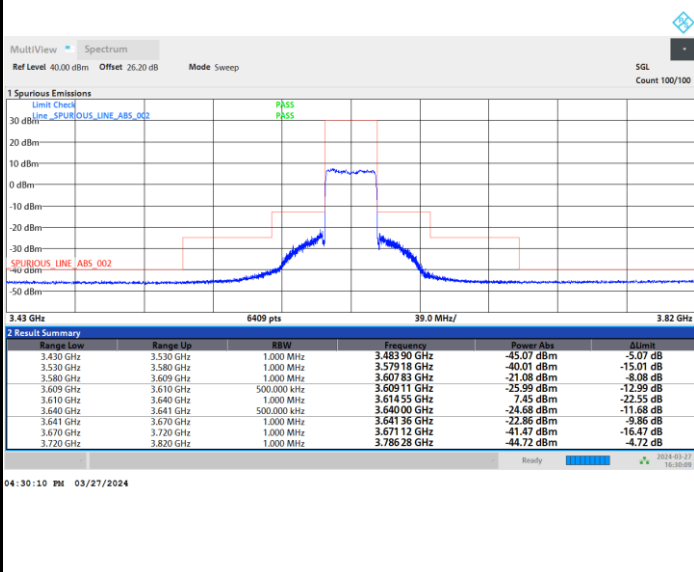

FR1 n48 / 30MHz / CP OFDM / 64QAM

Middle Channel

Full RB