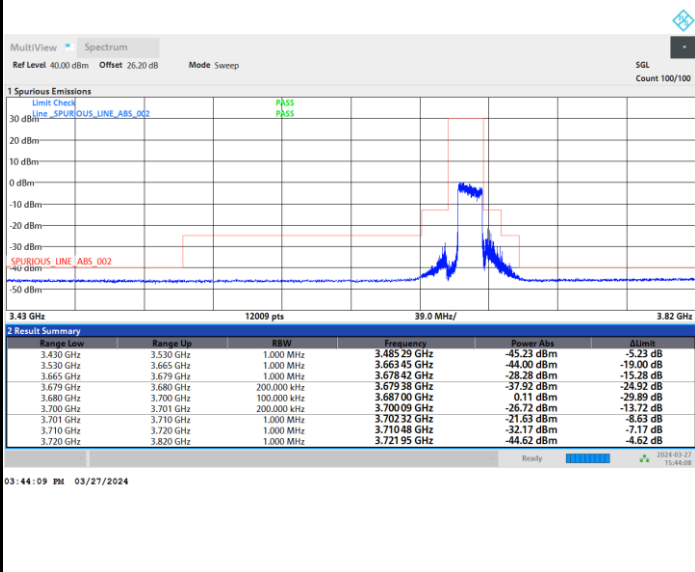

FR1 n48 / 15MHz / CP OFDM / 16QAM

Middle Channel

Full RB

FR1 n48 / 15MHz / CP OFDM / 16QAM

Highest Channel

Full RB

FR1 n48 / 15MHz / CP OFDM / 64QAM

Lowest Channel

Full RB

FR1 n48 / 15MHz / CP OFDM / 64QAM

Middle Channel

Full RB

FR1 n48 / 15MHz / CP OFDM / 64QAM

Highest Channel

Full RB

FR1 n48 / 15MHz / CP OFDM / 256QAM