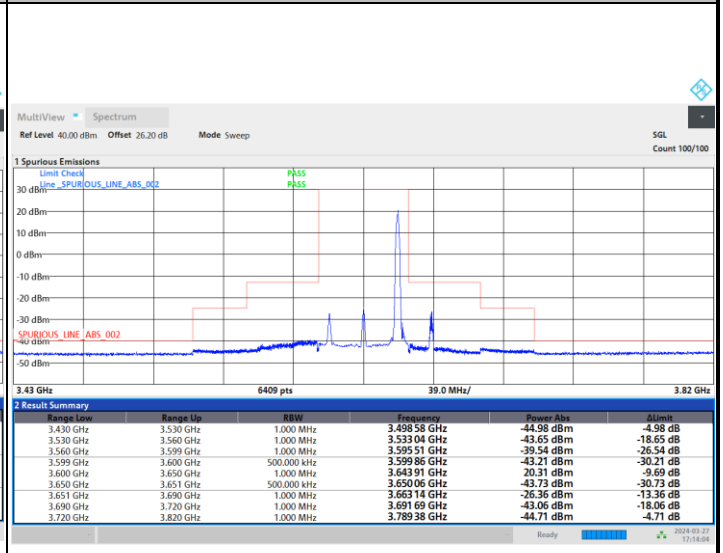

1RB0

1RBmax

Full RB

FR1 n48 / 40MHz / CP OFDM / 64QAM

Middle Channel

1RB0

1RBmax

Full RB