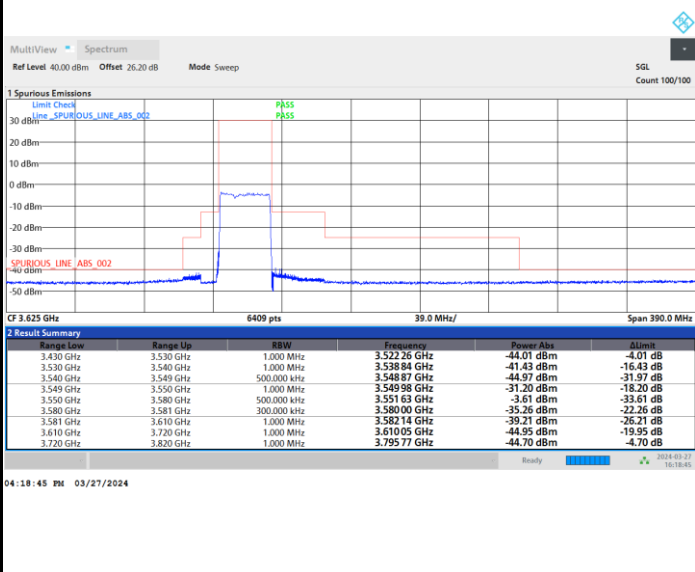

Middle Channel

Full RB

FR1 n48 / 30MHz / CP OFDM / QPSK

Highest Channel

Full RB

FR1 n48 / 30MHz / CP OFDM / 16QAM

Lowest Channel

Full RB