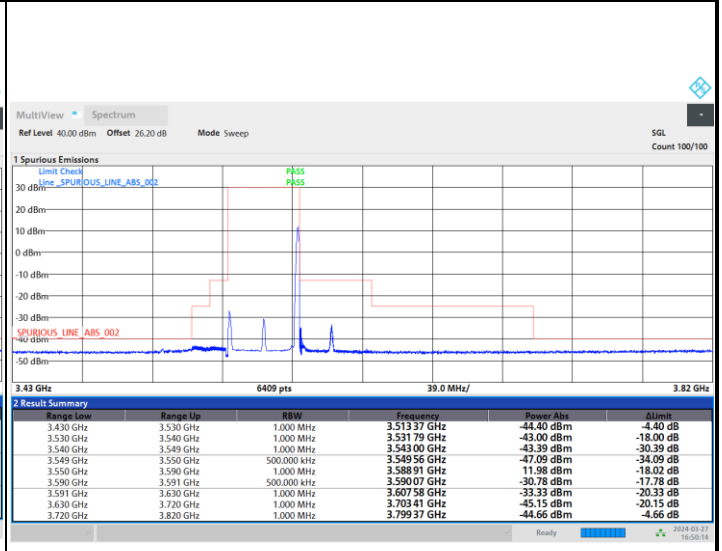

FR1 n48 / 40MHz / CP OFDM / 64QAM

Lowest Channel

1RB0

1RBmax