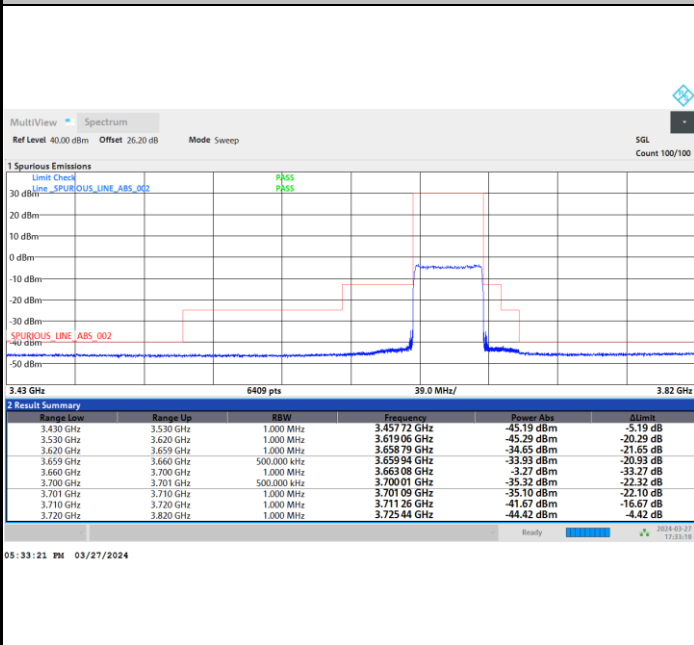

FR1 n48 / 40MHz / CP OFDM / 64QAM

Highest Channel

1RB0

1RBmax

Full RB

FR1 n48 / 40MHz / CP OFDM / 256QAM

Lowest Channel

1RB0