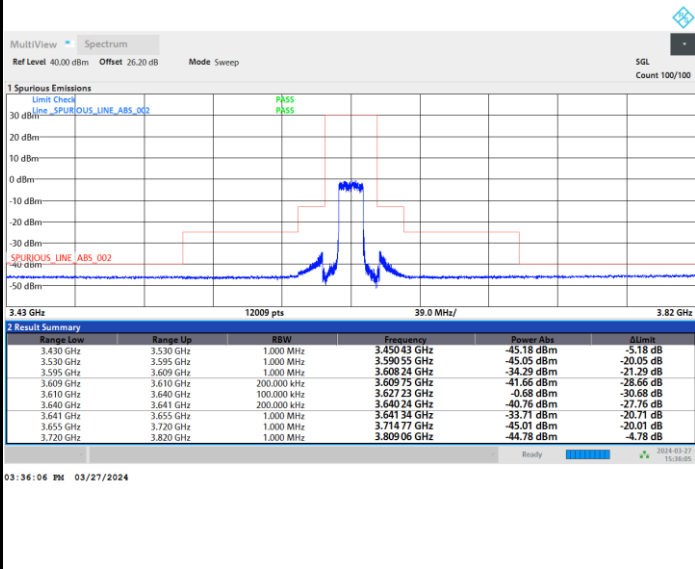

Lowest Channel

Full RB

FR1 n48 / 15MHz / CP OFDM / 256QAM

Middle Channel

Full RB

FR1 n48 / 15MHz / CP OFDM / 256QAM

Highest Channel

Full RB