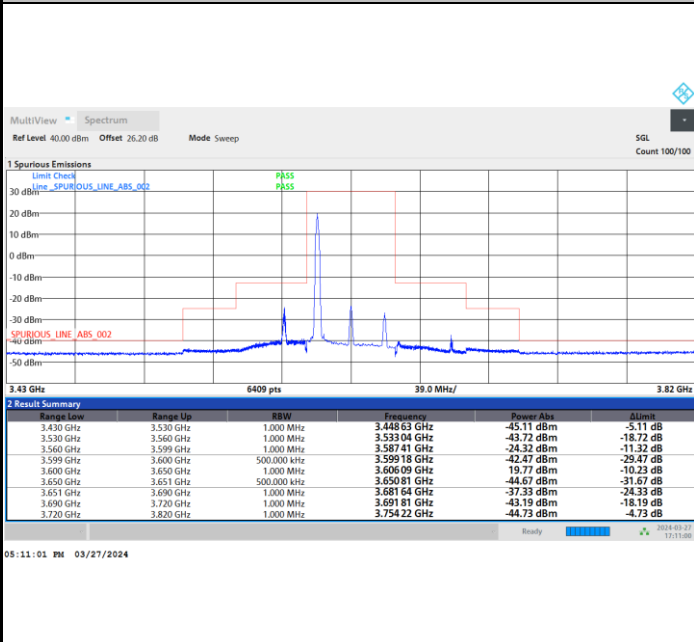

Lowest Channel

1RB0

1RBmax

Full RB

FR1 n48 / 40MHz / CP OFDM / 16QAM

Middle Channel

1RB0

1RBmax