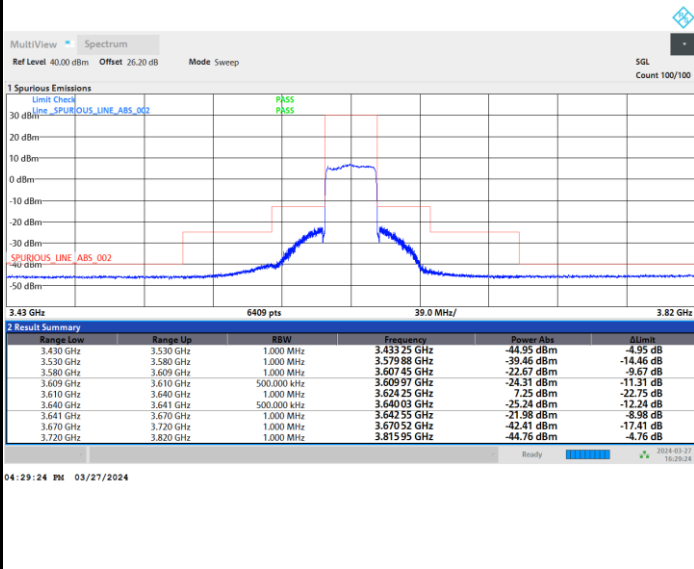

FR1 n48 / 30MHz / CP OFDM / 16QAM

Middle Channel

Full RB