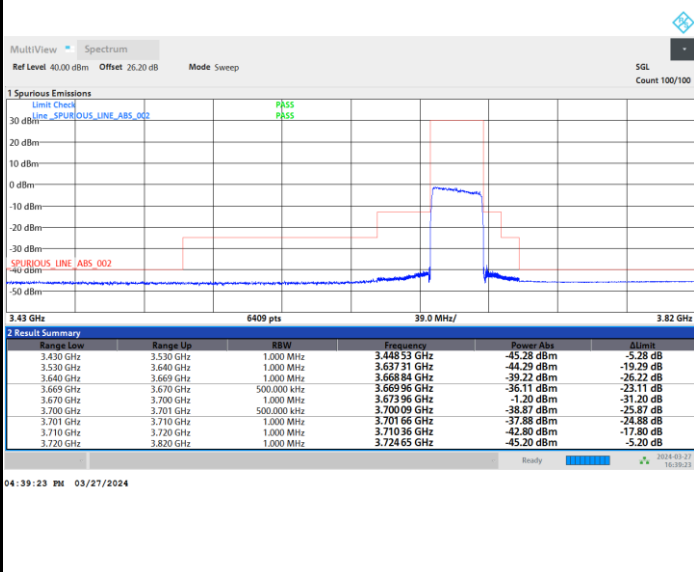

FR1 n48 / 30MHz / CP OFDM / 16QAM

Middle Channel

Full RB

FR1 n48 / 30MHz / CP OFDM / 16QAM

Highest Channel

Full RB

FR1 n48 / 30MHz / CP OFDM / 64QAM

Lowest Channel