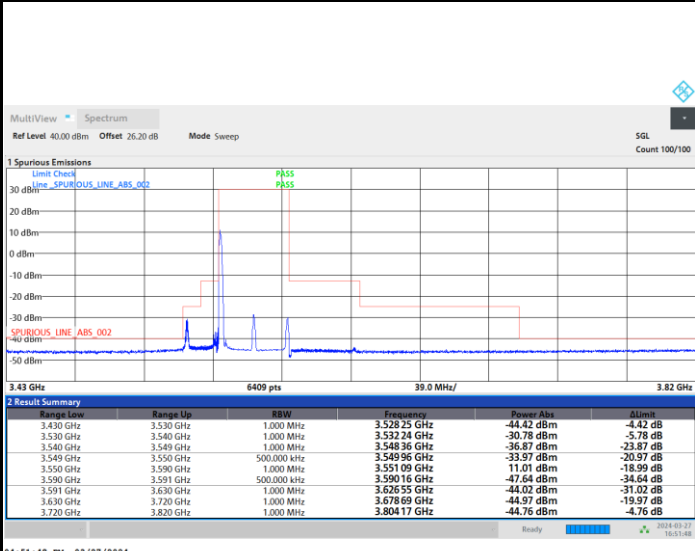

FR1 n48 / 40MHz / CP OFDM / 256QAM

Lowest Channel

1RB0

1RBmax