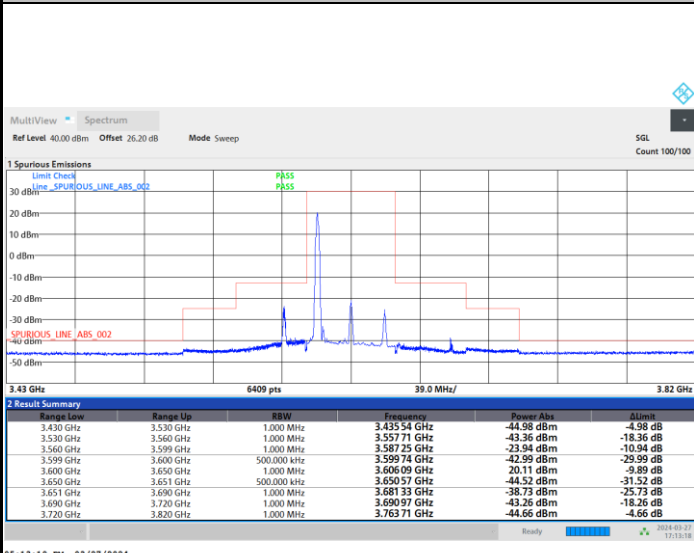

1RB0

1RBmax

Full RB

FR1 n48 / 40MHz / CP OFDM / 64QAM

Middle Channel

1RB0

1RBmax

Full RB