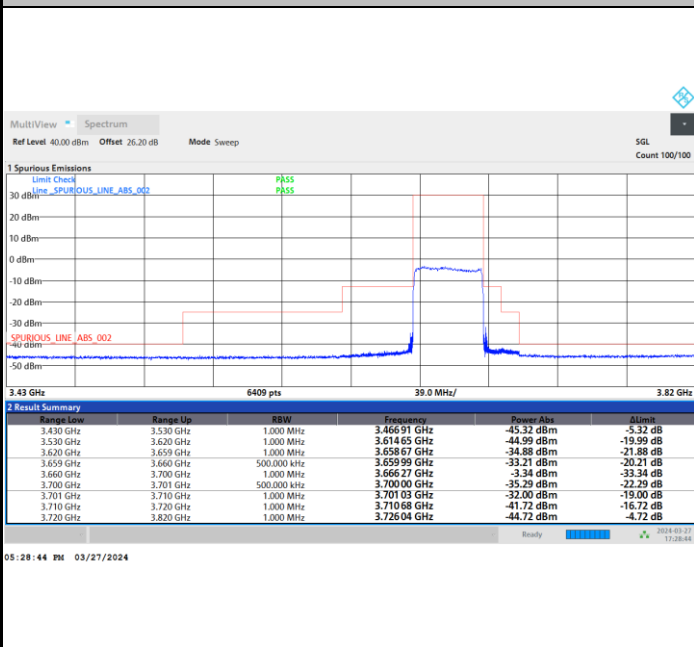

1RBmax

Full RB

FR1 n48 / 40MHz / CP OFDM / QPSK

Highest Channel

1RB0

1RBmax

Full RB

FR1 n48 / 40MHz / CP OFDM / 16QAM