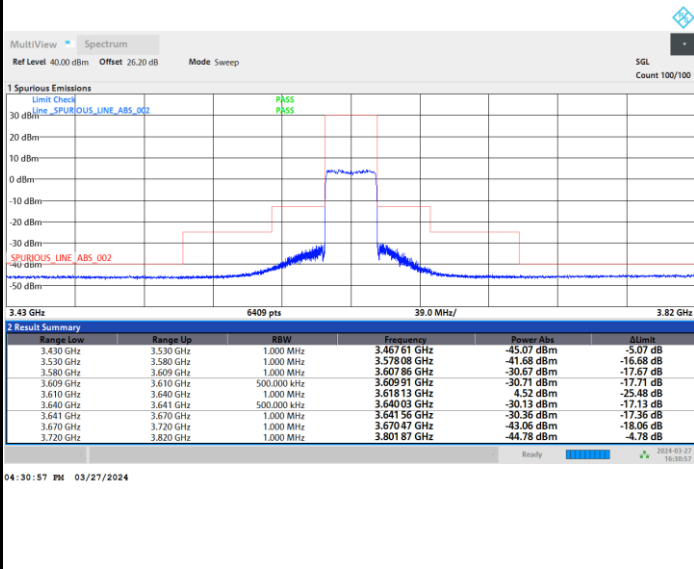

Lowest Channel

Full RB

FR1 n48 / 30MHz / CP OFDM / 256QAM

Middle Channel

Full RB

FR1 n48 / 30MHz / CP OFDM / 256QAM

Highest Channel

Full RB