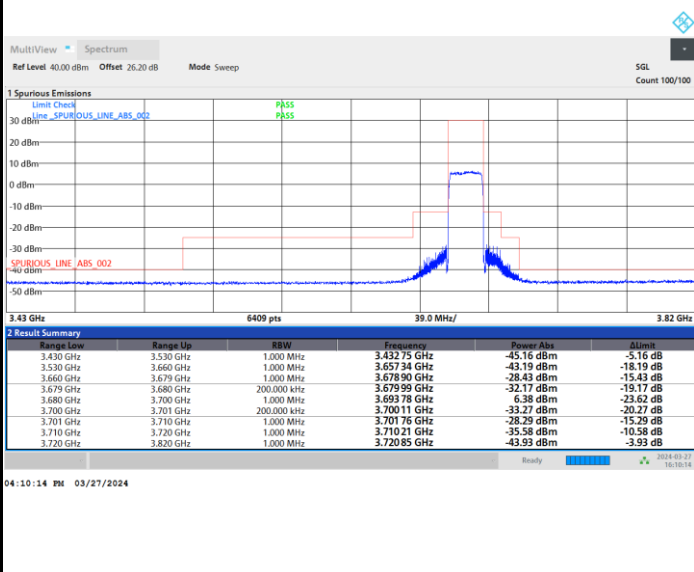

FR1 n48 / 20MHz / CP OFDM / 256QAM

Highest Channel

Full RB