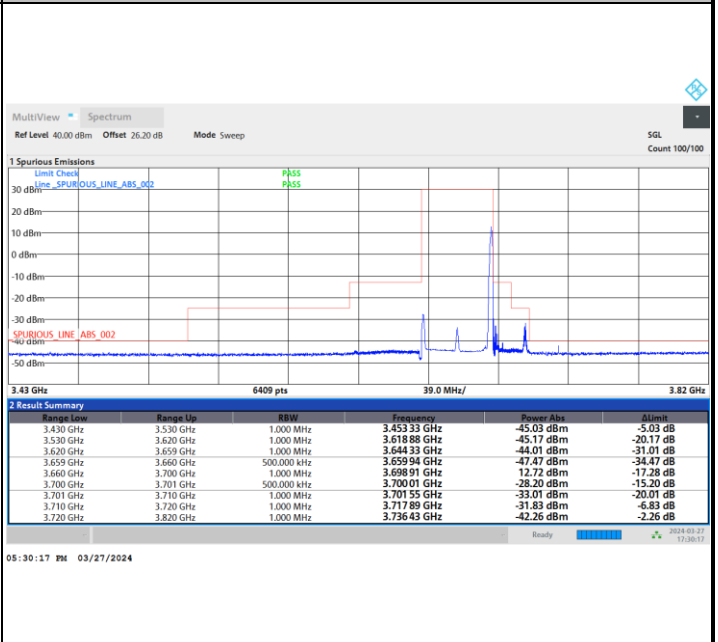

Full RB

FR1 n48 / 40MHz / CP OFDM / 16QAM

Highest Channel

1RB0

1RBmax

Full RB

FR1 n48 / 40MHz / CP OFDM / 64QAM

Lowest Channel