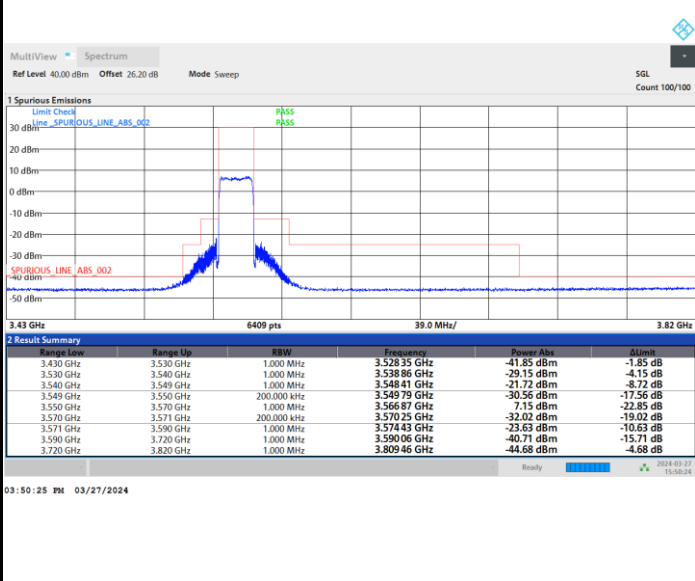

FR1 n48 / 20MHz / CP OFDM / 16QAM

Lowest Channel

Full RB