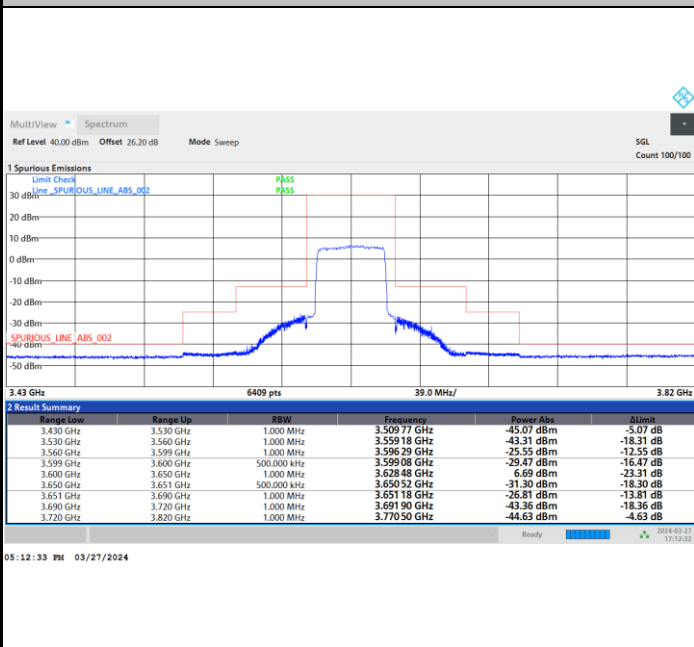

FR1 n48 / 40MHz / CP OFDM / 16QAM

Middle Channel

1RB0

1RBmax

Full RB