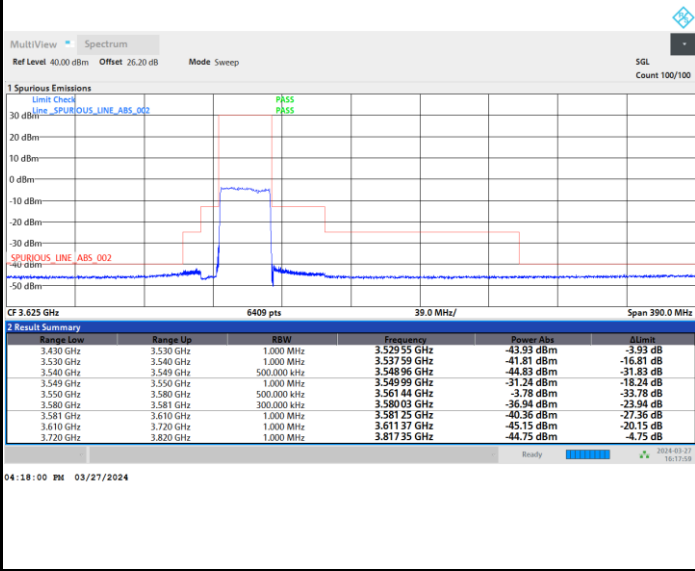

Full RB

FR1 n48 / 20MHz / CP OFDM / 256QAM

Highest Channel

Full RB

FR1 n48 / 30MHz / CP OFDM / QPSK

Lowest Channel

Full RB

FR1 n48 / 30MHz / CP OFDM / QPSK