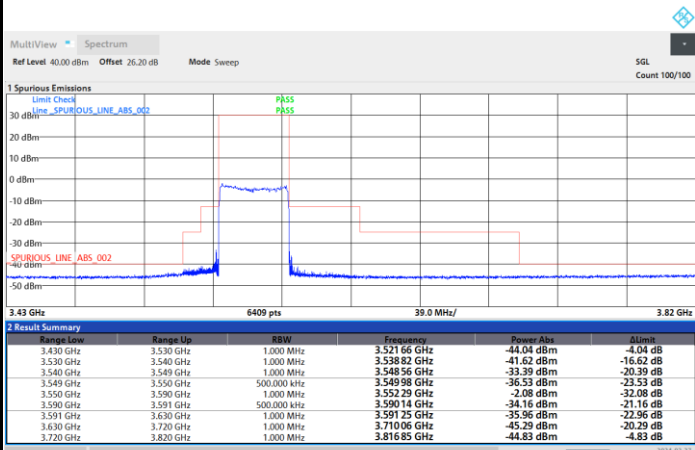

FR1 n48 / 40MHz / CP OFDM / 16QAM

Lowest Channel

1RB0

1RBmax

Full RB