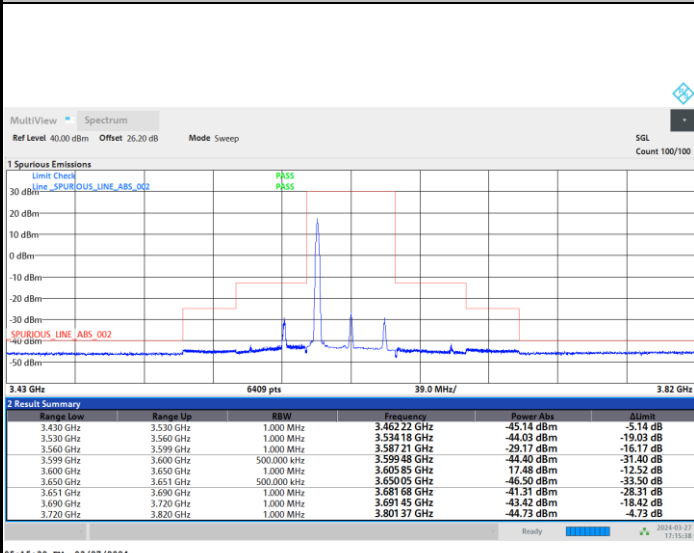

1RBmax

Full RB

FR1 n48 / 40MHz / CP OFDM / 256QAM

Middle Channel

1RB0

1RBmax

Full RB