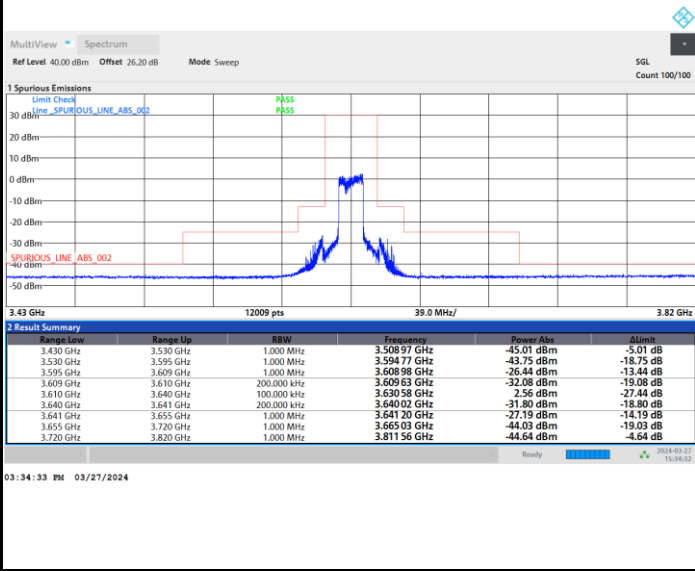

FR1 n48 / 15MHz / CP OFDM / 16QAM

Middle Channel

Full RB

FR1 n48 / 15MHz / CP OFDM / 16QAM

Highest Channel

Full RB

FR1 n48 / 15MHz / CP OFDM / 64QAM

Lowest Channel

Full RB

FR1 n48 / 15MHz / CP OFDM / 64QAM

Middle Channel

Full RB

FR1 n48 / 15MHz / CP OFDM / 64QAM

Highest Channel

Full RB

FR1 n48 / 15MHz / CP OFDM / 256QAM