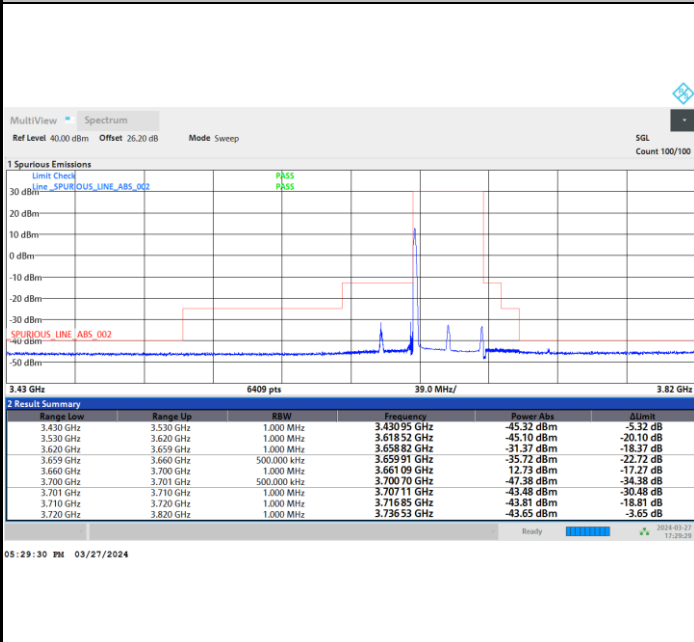

Full RB

FR1 n48 / 40MHz / CP OFDM / 16QAM

Highest Channel

1RB0

1RBmax

Full RB

FR1 n48 / 40MHz / CP OFDM / 64QAM

Lowest Channel