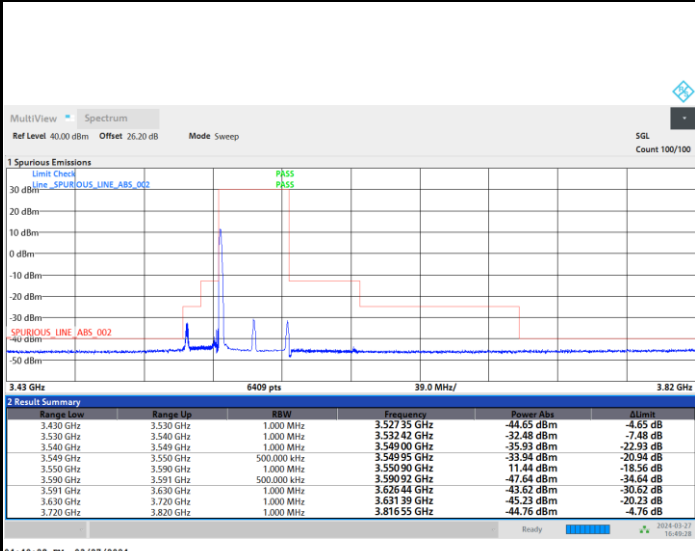

FR1 n48 / 40MHz / CP OFDM / 64QAM

Lowest Channel

1RB0

1RBmax