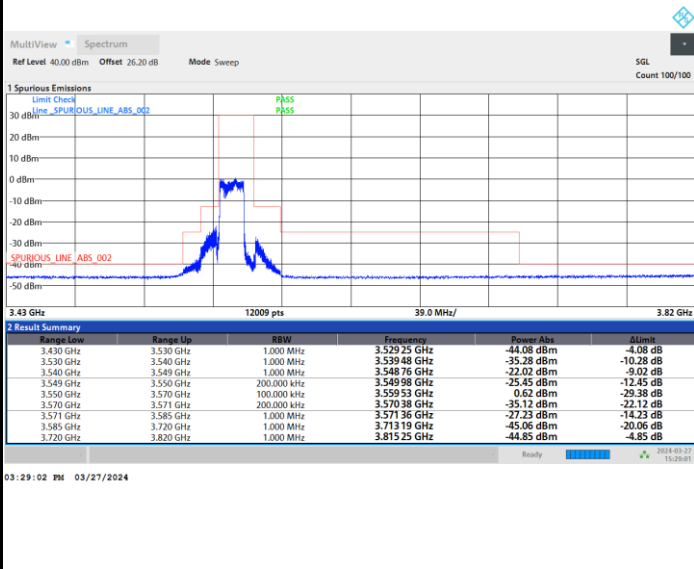

FR1 n48 / 15MHz / CP OFDM / 16QAM

Middle Channel

Full RB

FR1 n48 / 15MHz / CP OFDM / 16QAM

Highest Channel

Full RB

FR1 n48 / 15MHz / CP OFDM / 64QAM

Lowest Channel

Full RB

FR1 n48 / 15MHz / CP OFDM / 64QAM

Middle Channel

Full RB

FR1 n48 / 15MHz / CP OFDM / 64QAM

Highest Channel

Full RB

FR1 n48 / 15MHz / CP OFDM / 256QAM