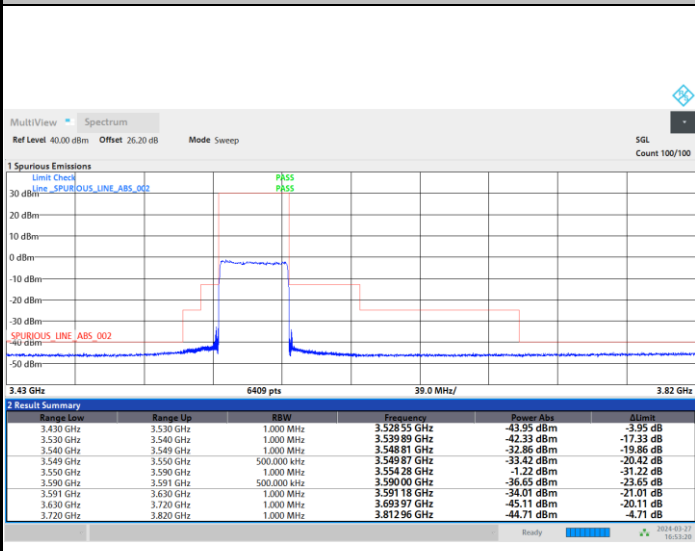

FR1 n48 / 40MHz / CP OFDM / 256QAM

Lowest Channel

1RB0

1RBmax

Full RB