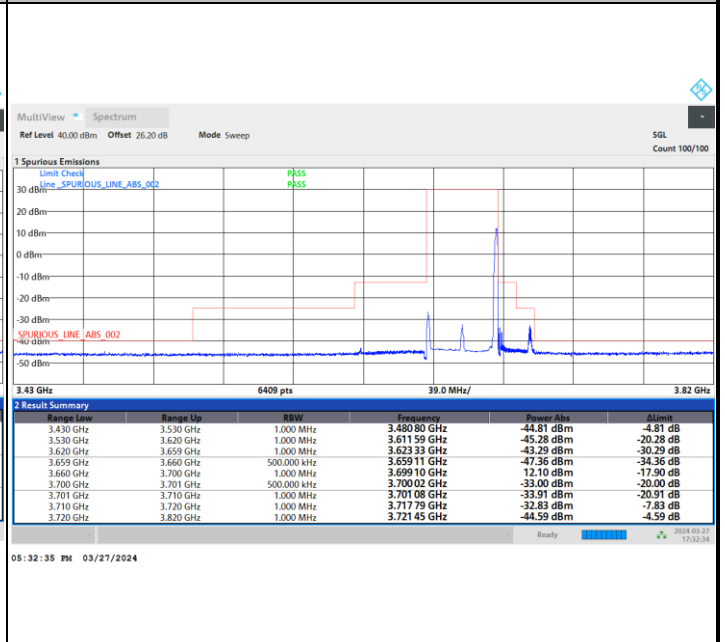

FR1 n48 / 40MHz / CP OFDM / 64QAM

Highest Channel

1RB0

1RBmax