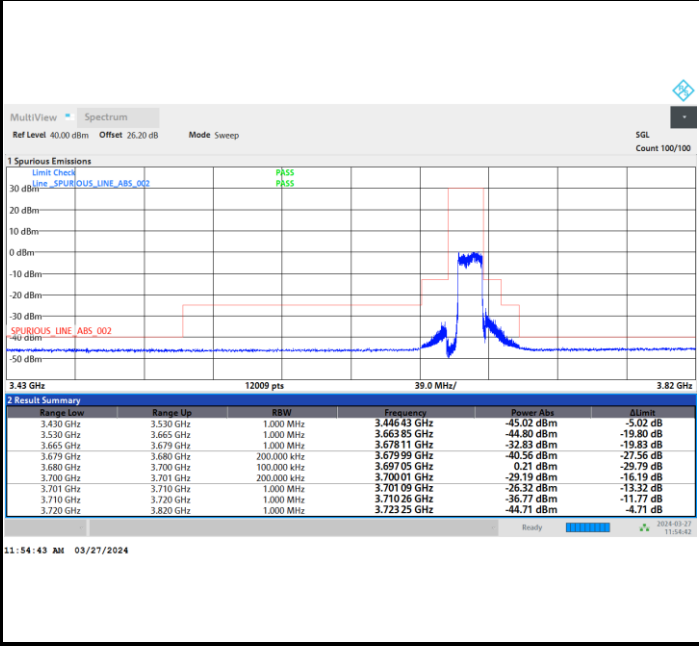

FR1 n48 / 15MHz / CP OFDM / 64QAM

Middle Channel

Full RB

FR1 n48 / 15MHz / CP OFDM / 64QAM

Highest Channel

Full RB

FR1 n48 / 15MHz / CP OFDM / 256QAM

Lowest Channel