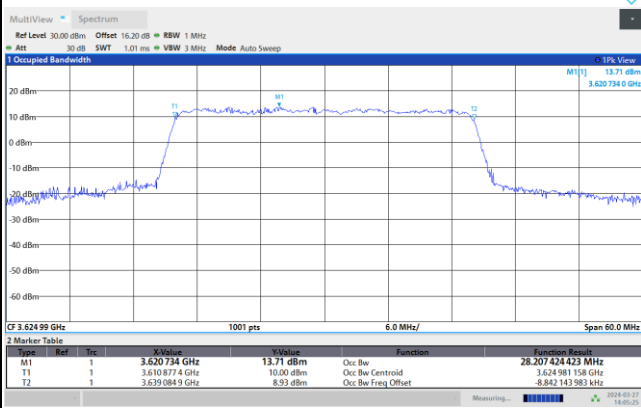

FR1 n48 / 30MHz / CP OFDM / Middle Channel / Full RB

QPSK

16QAM

64QAM

256QAM

FR1 n48 / 40MHz / CP OFDM / Middle Channel / Full RB

QPSK

02:07:20 PM 03/27/2024