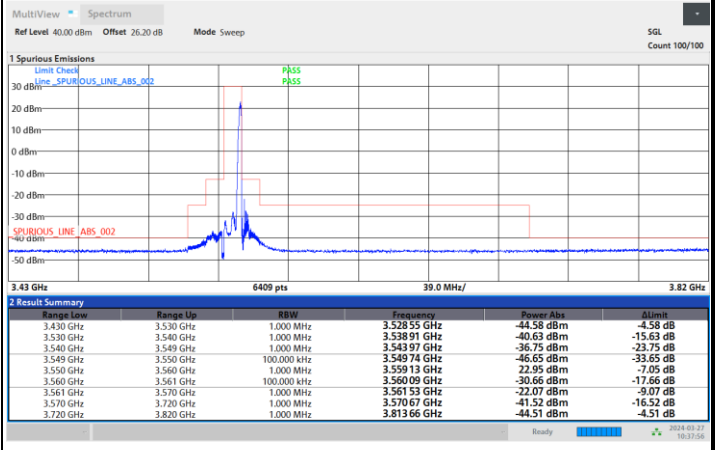

FR1 n48 / 10MHz / CP OFDM / 64QAM

Lowest Channel

1RB0

1RBmax