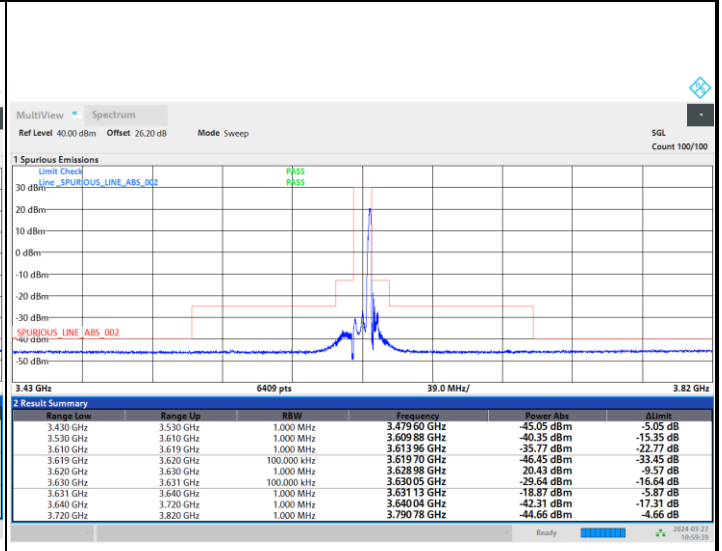

FR1 n48 / 10MHz / CP OFDM / 16QAM

Middle Channel

1RB0

1RBmax