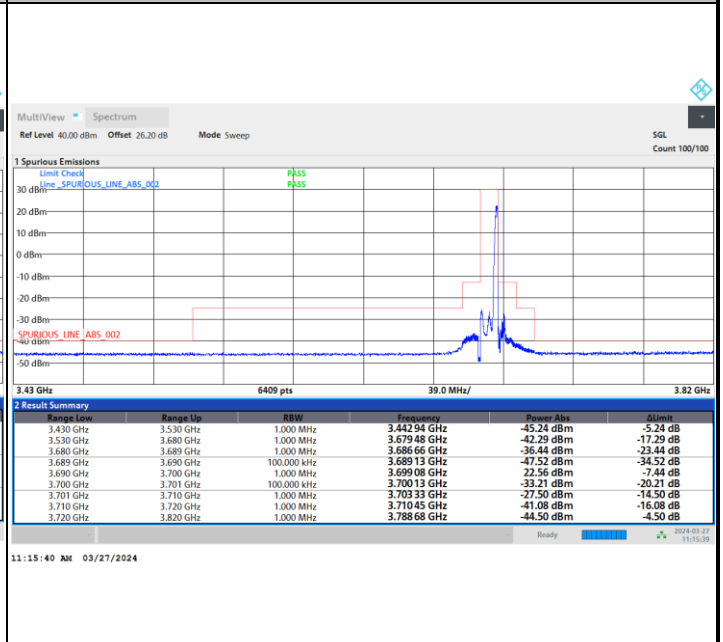

Full RB

FR1 n48 / 10MHz / CP OFDM / QPSK

Highest Channel

1RB0

1RBmax

Full RB

FR1 n48 / 10MHz / CP OFDM / 16QAM

Lowest Channel