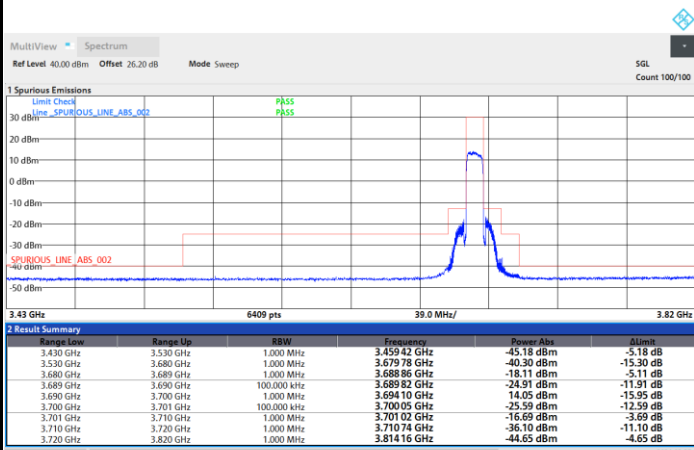

FR1 n48 / 10MHz / CP OFDM / 16QAM

Highest Channel

1RB0

1RBmax

Full RB

FR1 n48 / 10MHz / CP OFDM / 64QAM

Lowest Channel

1RB0