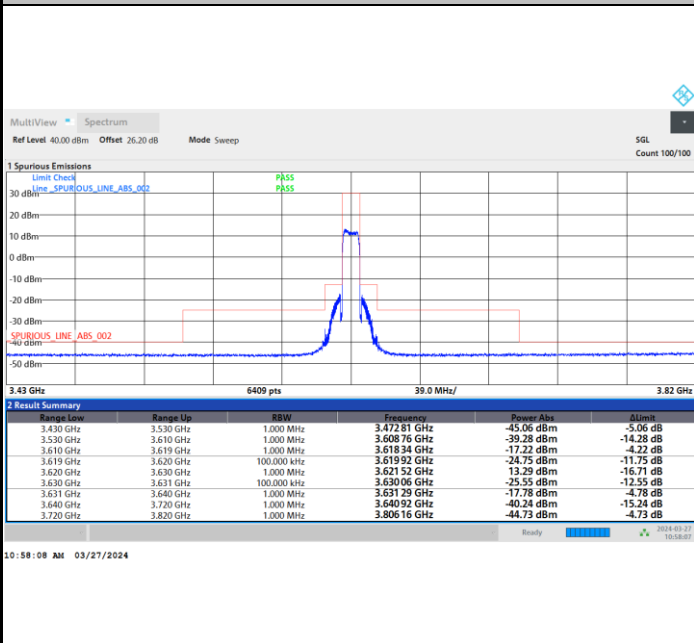

FR1 n48 / 10MHz / CP OFDM / QPSK

Middle Channel

1RB0

1RBmax

Full RB