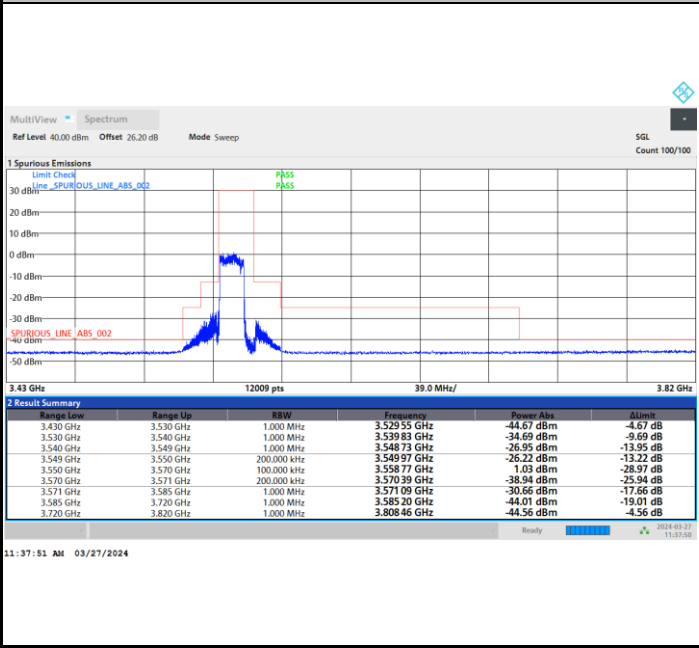

Full RB

FR1 n48 / 15MHz / CP OFDM / QPSK

Highest Channel

Full RB

FR1 n48 / 15MHz / CP OFDM / 16QAM

Lowest Channel

Full RB

FR1 n48 / 15MHz / CP OFDM / 16QAM