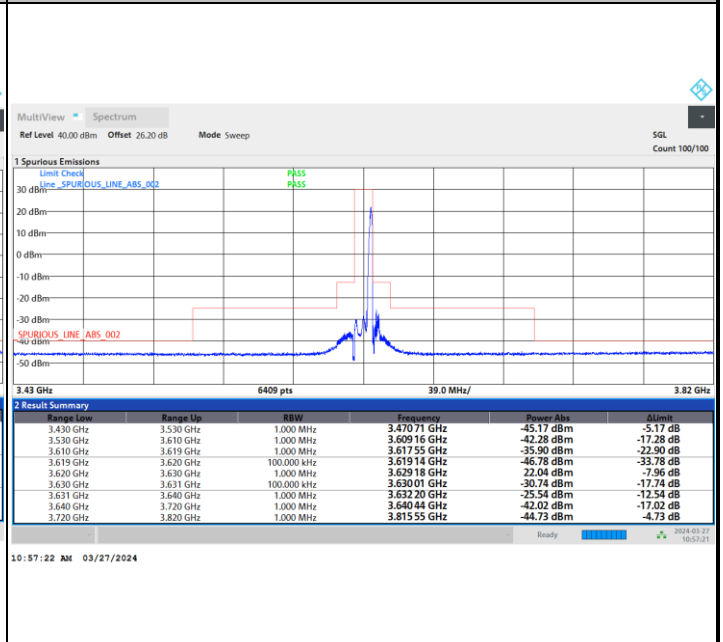

Lowest Channel

1RB0

1RBmax

Full RB

FR1 n48 / 10MHz / CP OFDM / QPSK

Middle Channel

1RB0

1RBmax