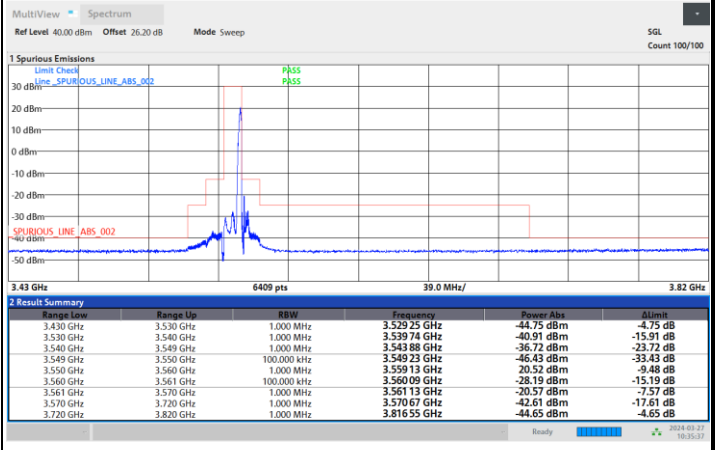

FR1 n48 / 10MHz / CP OFDM / 16QAM

Lowest Channel

1RB0

1RBmax