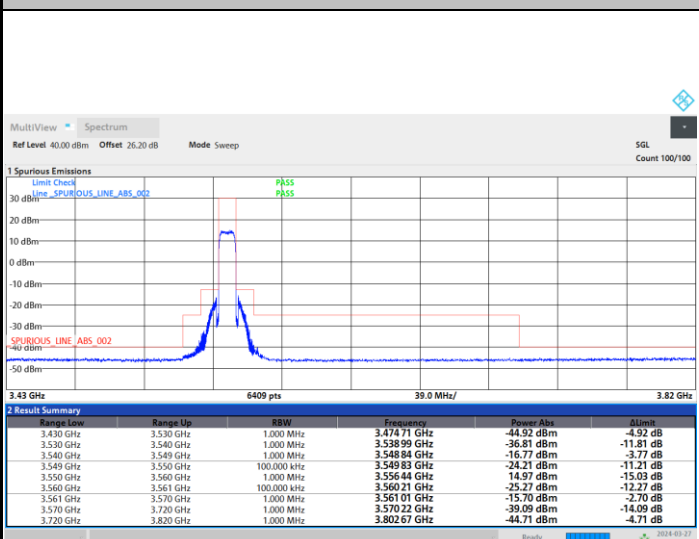

Unwanted Emission (MASK)

FR1 n48 / 10MHz / CP OFDM / QPSK

Lowest Channel

1RB0

1RBmax

Full RB