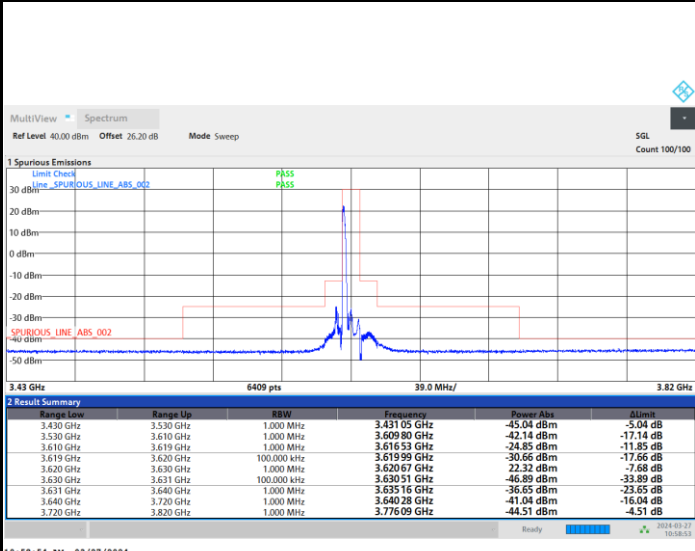

FR1 n48 / 10MHz / CP OFDM / 16QAM

Middle Channel

1RB0

1RBmax