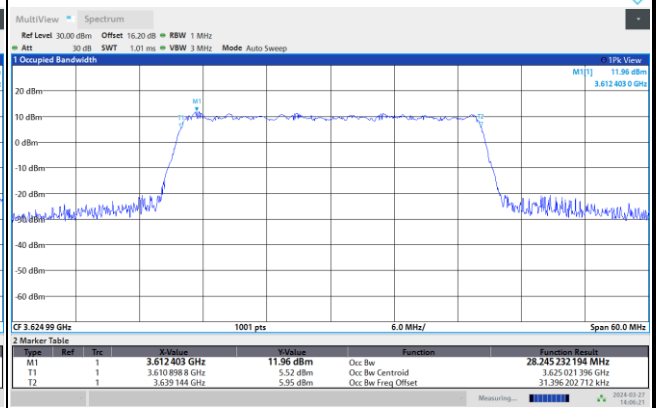

FR1 n48 / 30MHz / CP OFDM / Middle Channel / Full RB

QPSK

16QAM

64QAM

256QAM

FR1 n48 / 40MHz / CP OFDM / Middle Channel / Full RB

QPSK

02:07:20 PM 03/27/2024