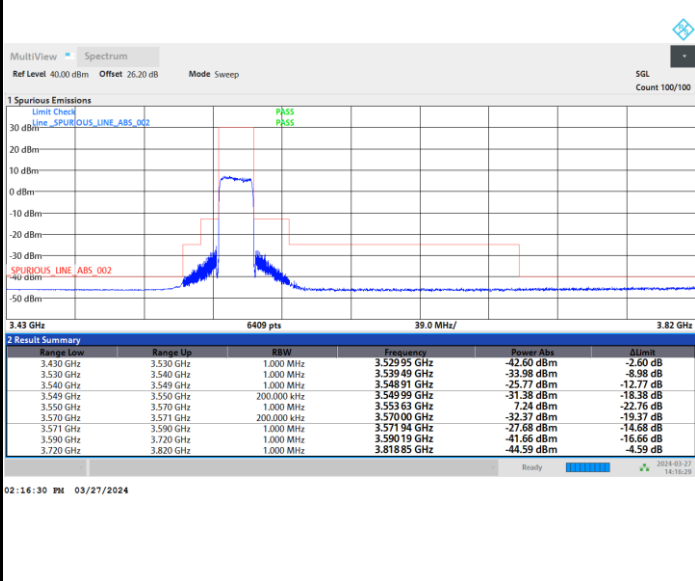

FR1 n48 / 20MHz / CP OFDM / 16QAM

Lowest Channel

Full RB