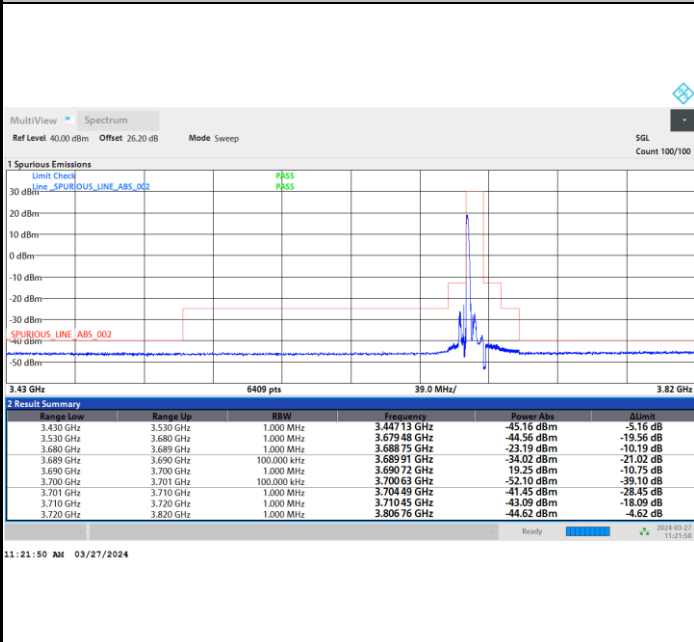

FR1 n48 / 10MHz / CP OFDM / 256QAM

Highest Channel

1RB0

1RBmax