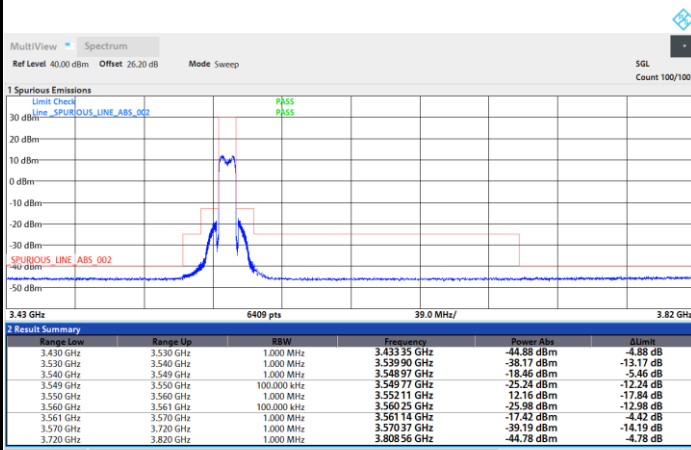

FR1 n48 / 10MHz / CP OFDM / 64QAM

Lowest Channel

1RB0

1RBmax

Full RB