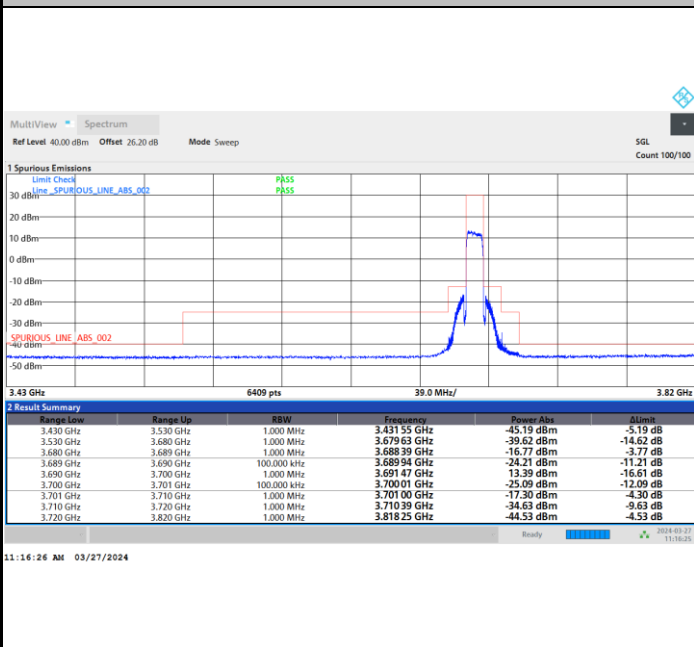

Full RB

FR1 n48 / 10MHz / CP OFDM / QPSK

Highest Channel

1RB0

1RBmax

Full RB

FR1 n48 / 10MHz / CP OFDM / 16QAM

Lowest Channel