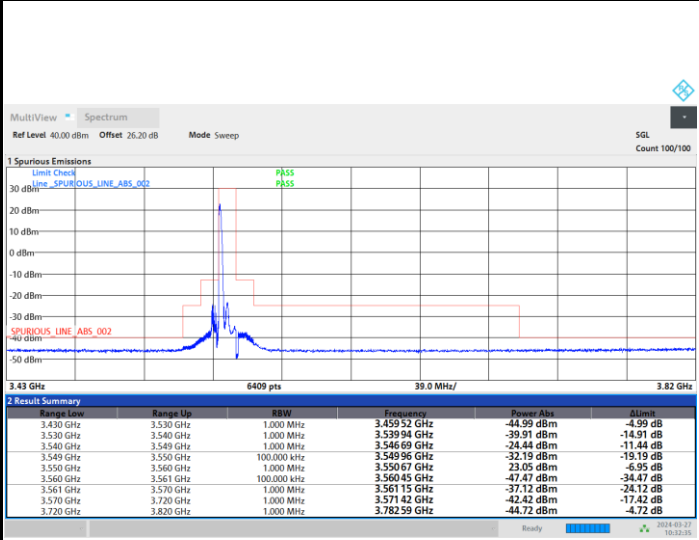

Unwanted Emission (MASK)

FR1 n48 / 10MHz / CP OFDM / QPSK

Lowest Channel

1RB0

1RBmax