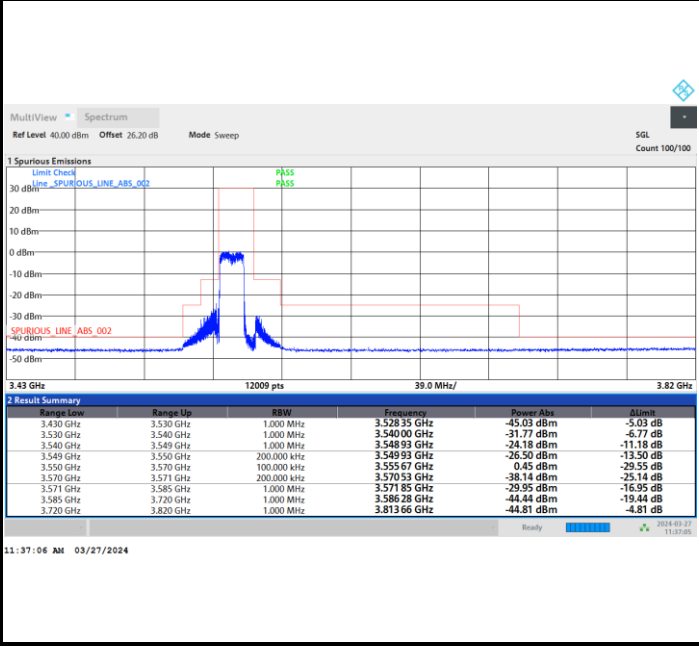

1RB0

1RBmax

Full RB

FR1 n48 / 15MHz / CP OFDM / QPSK

Lowest Channel

Full RB

FR1 n48 / 15MHz / CP OFDM / QPSK

Middle Channel