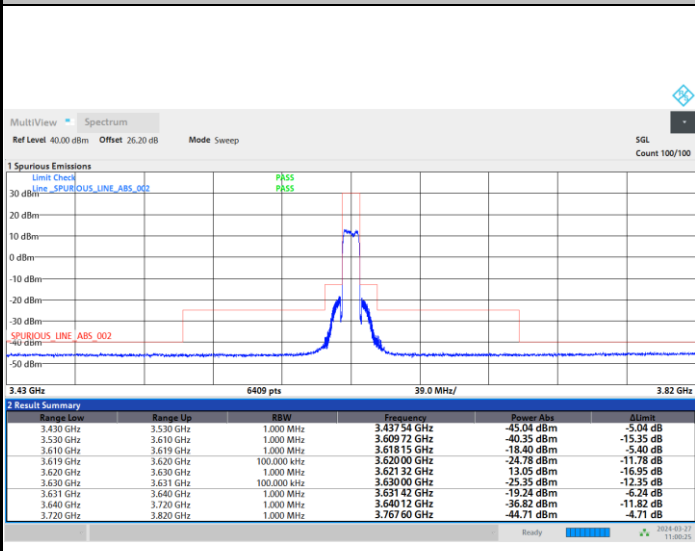

FR1 n48 / 10MHz / CP OFDM / 16QAM

Highest Channel

1RB0

1RBmax

Full RB

FR1 n48 / 10MHz / CP OFDM / 64QAM

Lowest Channel

1RB0