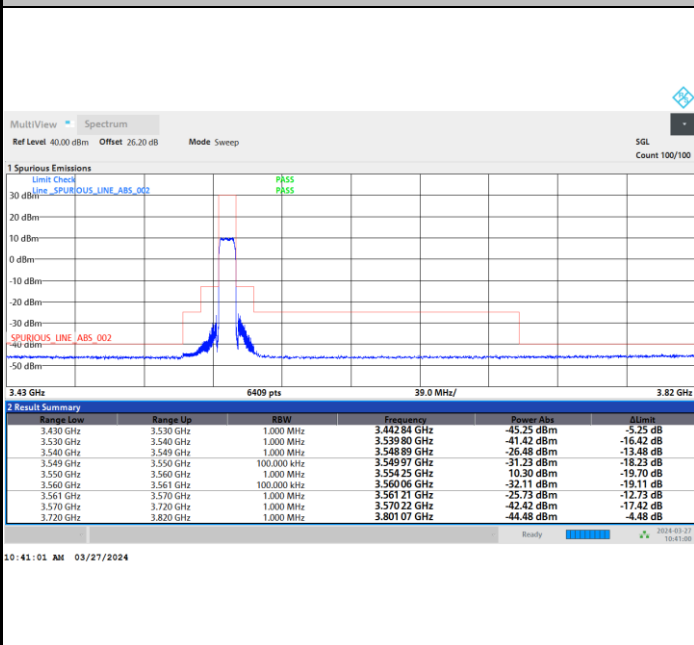

FR1 n48 / 10MHz / CP OFDM / 256QAM

Lowest Channel

1RB0

1RBmax

Full RB