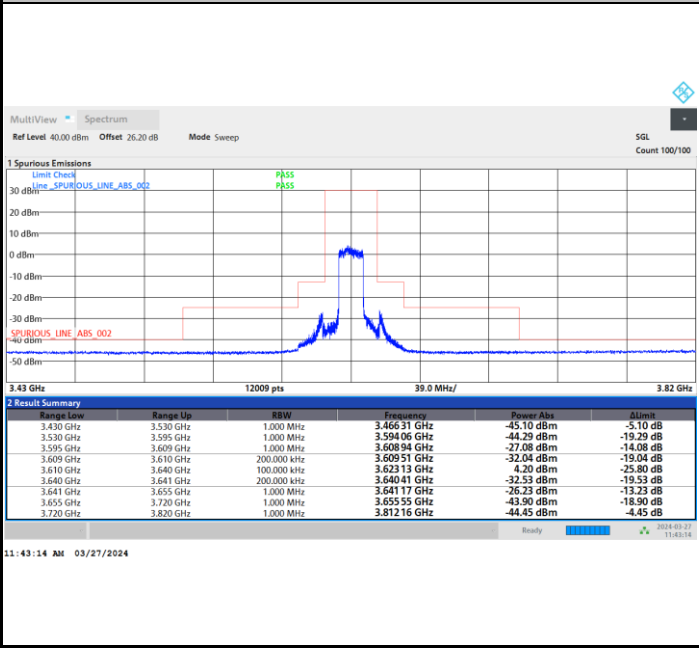

FR1 n48 / 15MHz / CP OFDM / QPSK

Middle Channel

Full RB