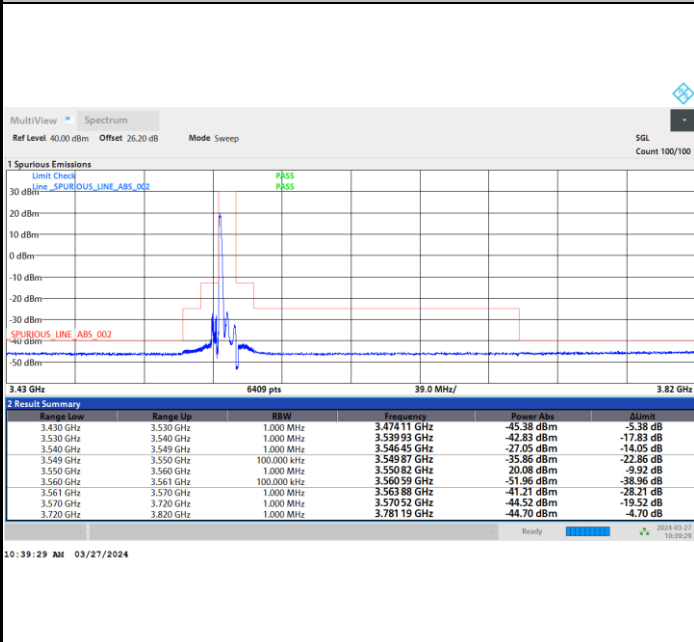

Highest Channel

1RB0

1RBmax

Full RB

FR1 n48 / 10MHz / CP OFDM / 256QAM

Lowest Channel

1RB0

1RBmax