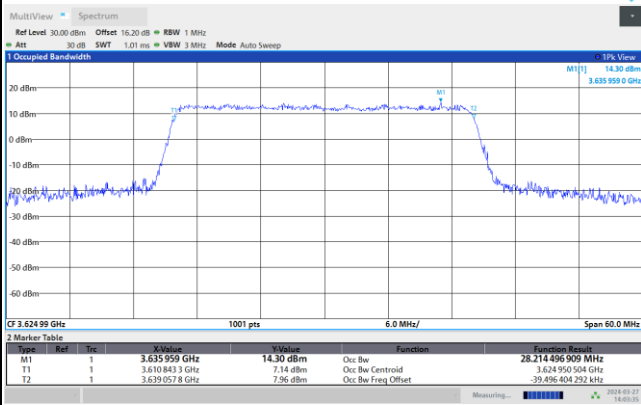

FR1 n48 / 30MHz / CP OFDM / Middle Channel / Full RB

QPSK

16QAM

64QAM

256QAM

FR1 n48 / 40MHz / CP OFDM / Middle Channel / Full RB

QPSK

02:07:20 PM 03/27/2024