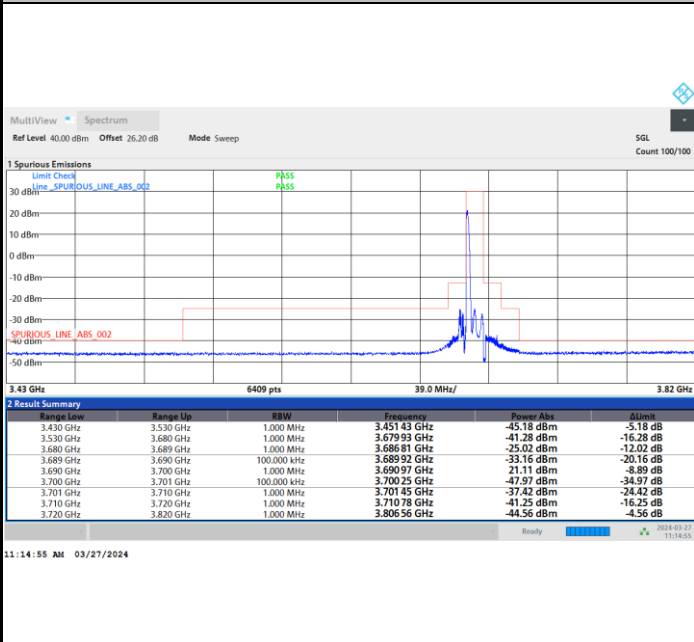

Full RB

FR1 n48 / 10MHz / CP OFDM / QPSK

Highest Channel

1RB0

1RBmax

Full RB

FR1 n48 / 10MHz / CP OFDM / 16QAM

Lowest Channel