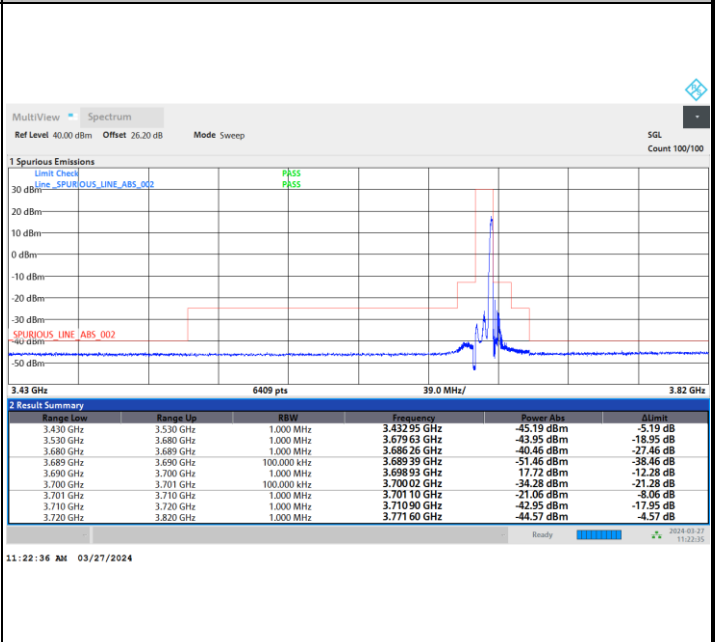

FR1 n48 / 10MHz / CP OFDM / 256QAM

Highest Channel

1RB0

1RBmax