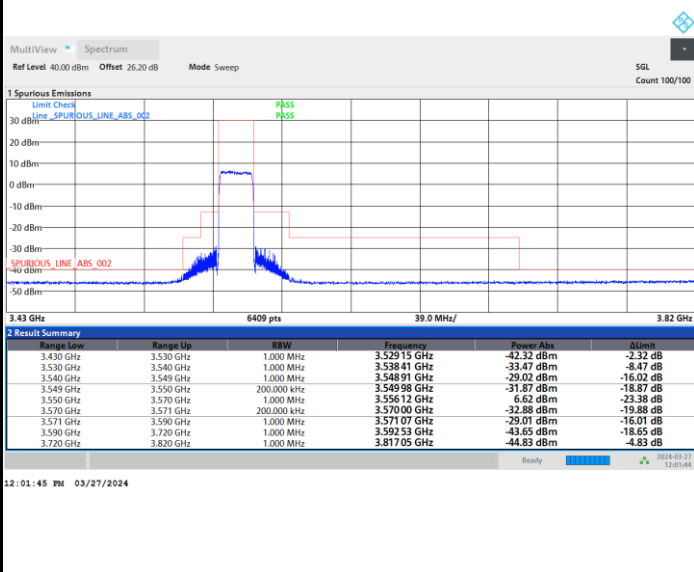

Highest Channel

Full RB

FR1 n48 / 20MHz / CP OFDM / 256QAM

Lowest Channel

Full RB

FR1 n48 / 20MHz / CP OFDM / 256QAM

Middle Channel

Full RB