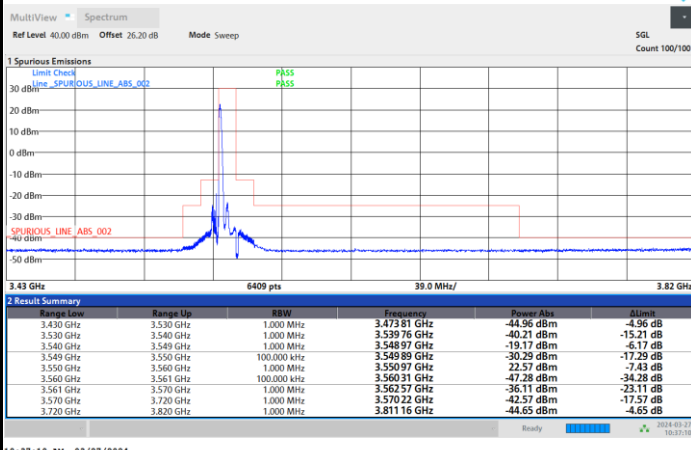

FR1 n48 / 10MHz / CP OFDM / 64QAM

Lowest Channel

1RB0

1RBmax