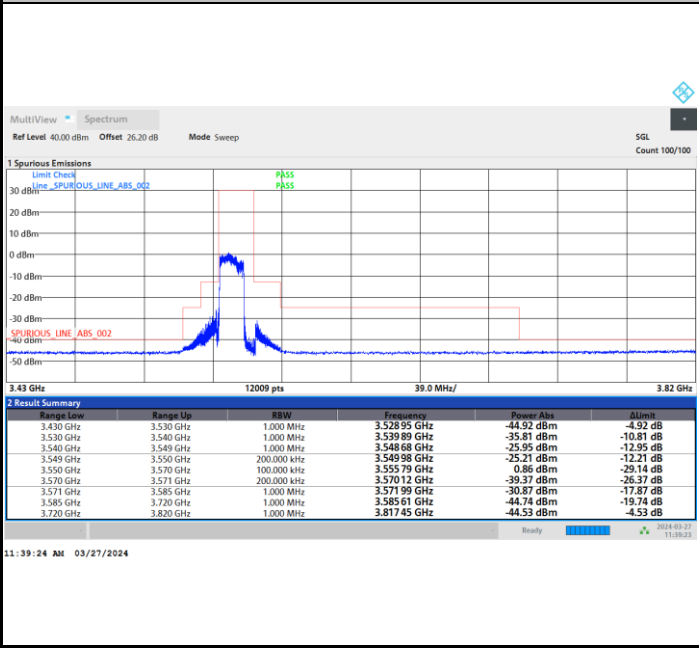

FR1 n48 / 15MHz / CP OFDM / 256QAM

Lowest Channel

Full RB