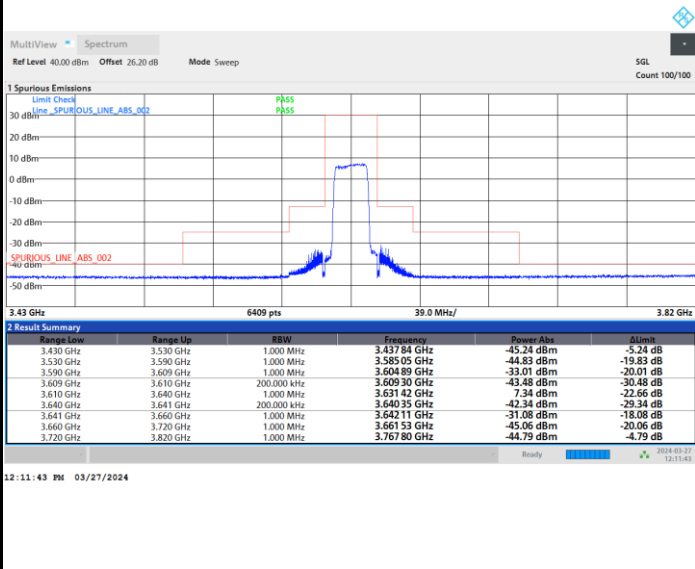

Highest Channel

Full RB

FR1 n48 / 20MHz / CP OFDM / 256QAM

Lowest Channel

Full RB

FR1 n48 / 20MHz / CP OFDM / 256QAM

Middle Channel

Full RB