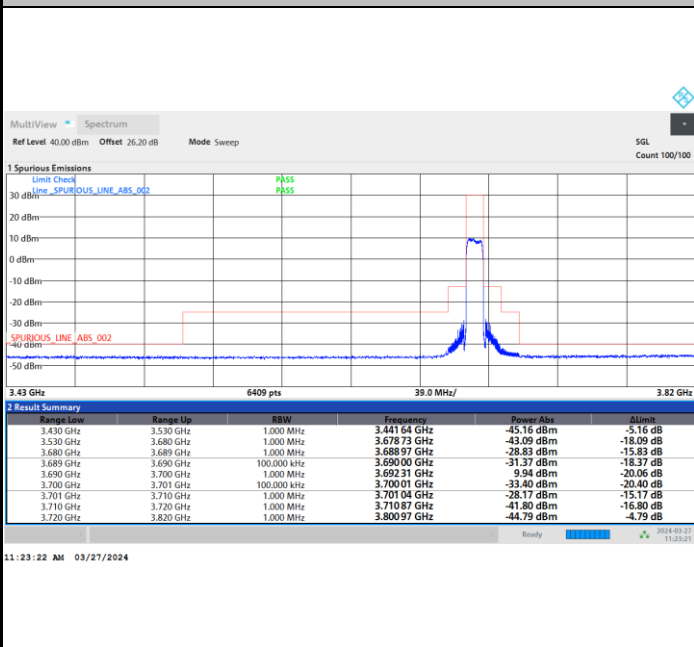

FR1 n48 / 10MHz / CP OFDM / 256QAM

Highest Channel

1RB0

1RBmax

Full RB