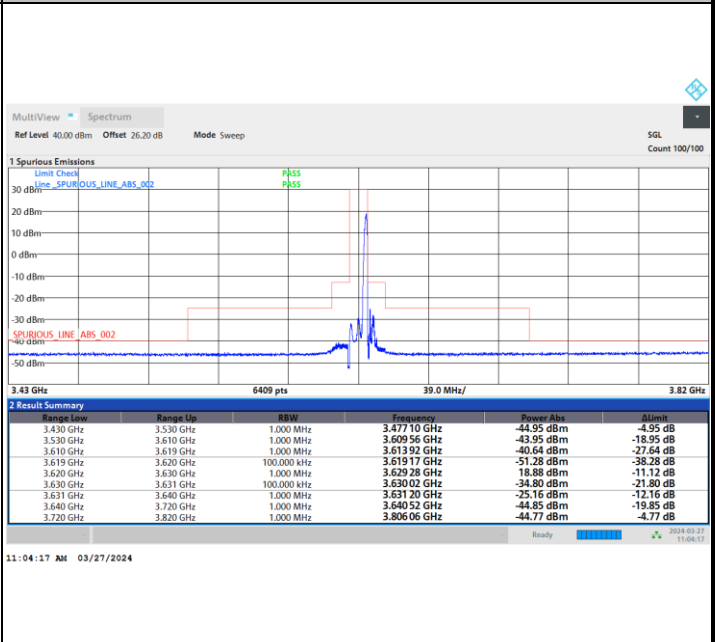

Full RB

FR1 n48 / 10MHz / CP OFDM / 256QAM

Middle Channel

1RB0

1RBmax

Full RB

FR1 n48 / 10MHz / CP OFDM / 256QAM

Highest Channel