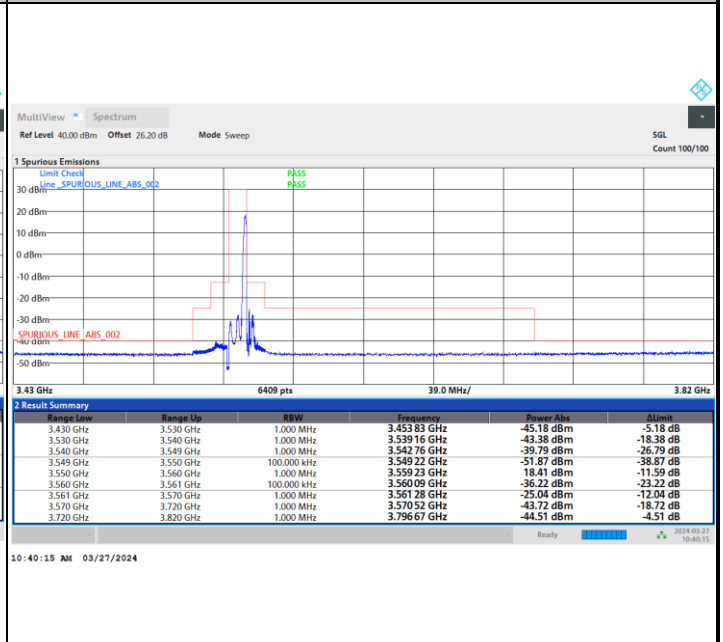

Highest Channel

1RB0

1RBmax

Full RB

FR1 n48 / 10MHz / CP OFDM / 256QAM

Lowest Channel

1RB0

1RBmax