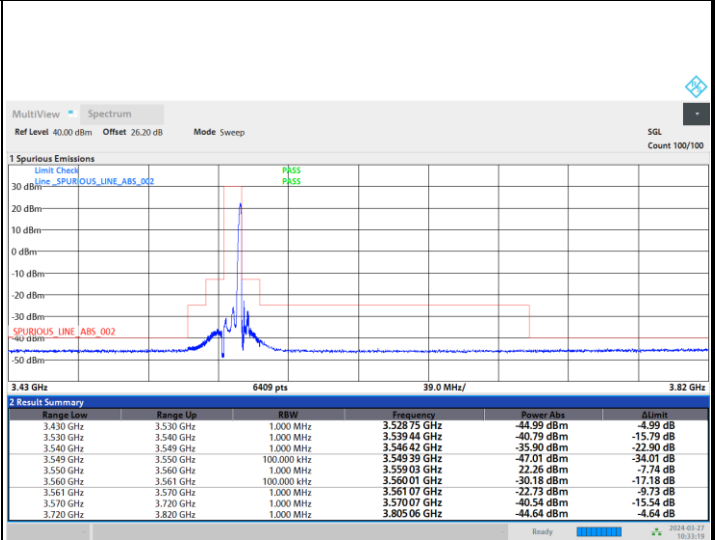

Lowest Channel

1RB0

1RBmax

Full RB

FR1 n48 / 10MHz / CP OFDM / QPSK

Middle Channel

1RB0

1RBmax