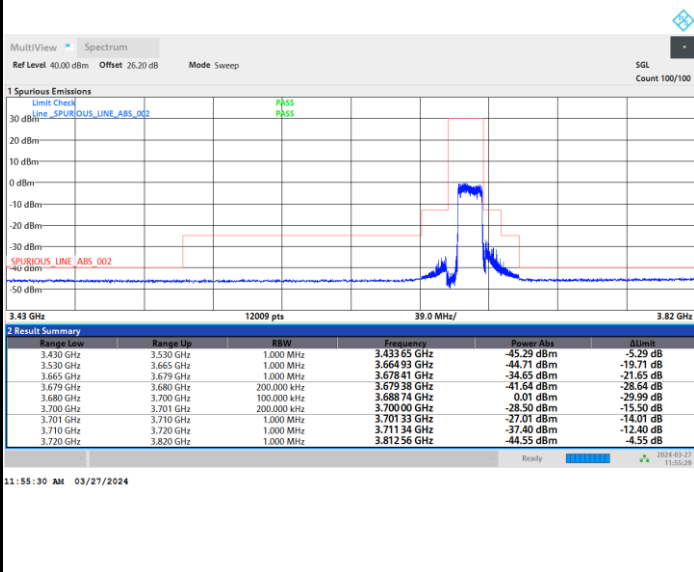

Full RB

FR1 n48 / 15MHz / CP OFDM / 256QAM

Middle Channel

Full RB

FR1 n48 / 15MHz / CP OFDM / 256QAM

Highest Channel

Full RB

FR1 n48 / 20MHz / CP OFDM / QPSK