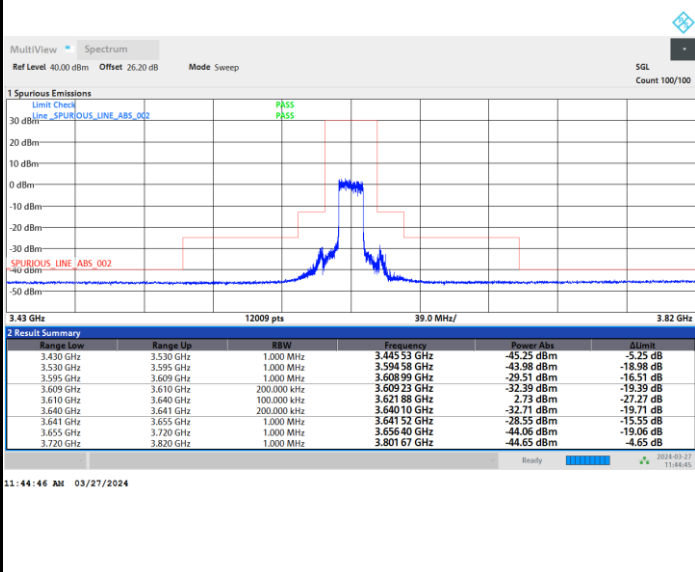

FR1 n48 / 15MHz / CP OFDM / 64QAM

Middle Channel

Full RB