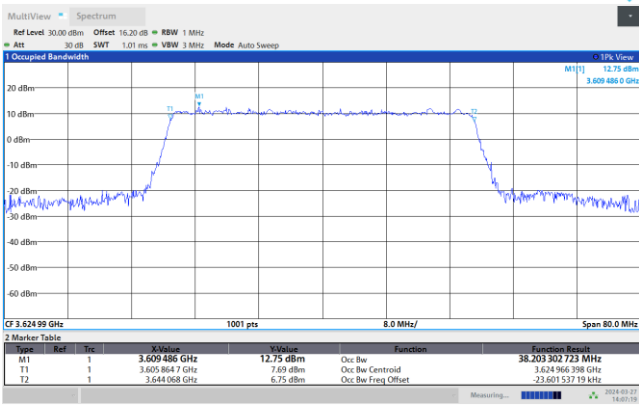

FR1 n48 / 30MHz / CP OFDM / Middle Channel / Full RB

QPSK

16QAM

64QAM

256QAM

FR1 n48 / 40MHz / CP OFDM / Middle Channel / Full RB

QPSK

02:07:20 PM 03/27/2024