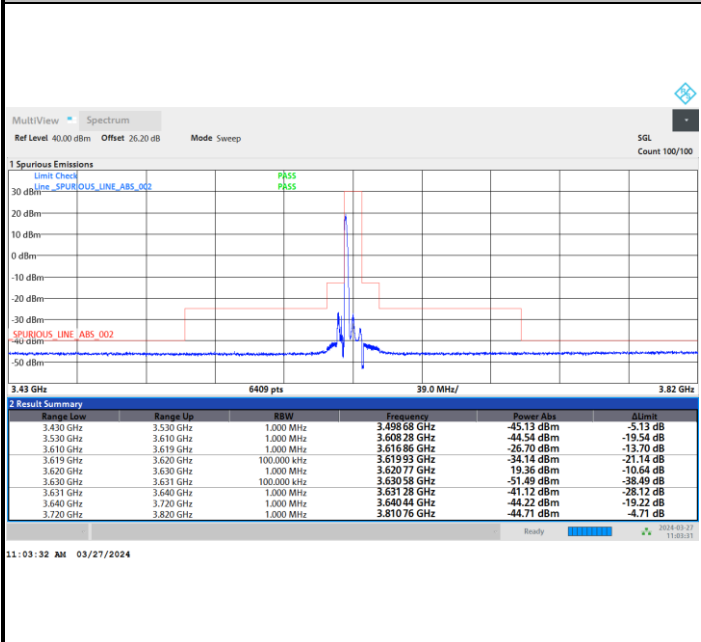

Full RB

FR1 n48 / 10MHz / CP OFDM / 256QAM

Middle Channel

1RB0

1RBmax

Full RB

FR1 n48 / 10MHz / CP OFDM / 256QAM

Highest Channel