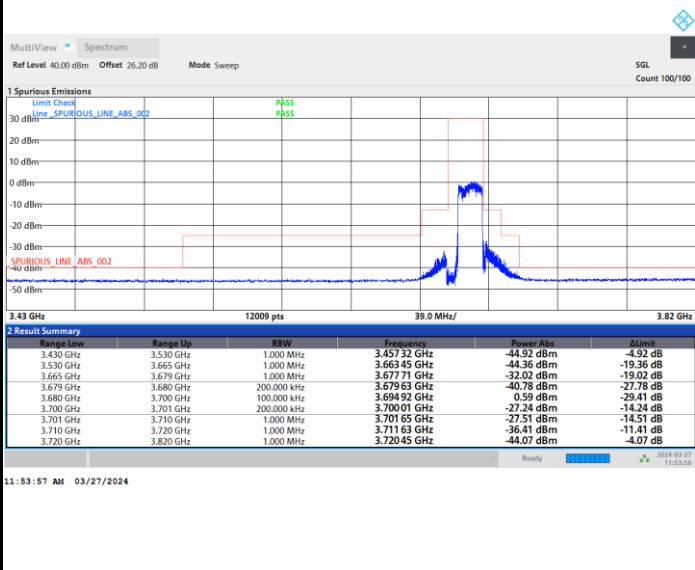

Middle Channel

Full RB

FR1 n48 / 15MHz / CP OFDM / 16QAM

Highest Channel

Full RB

FR1 n48 / 15MHz / CP OFDM / 64QAM

Lowest Channel

Full RB