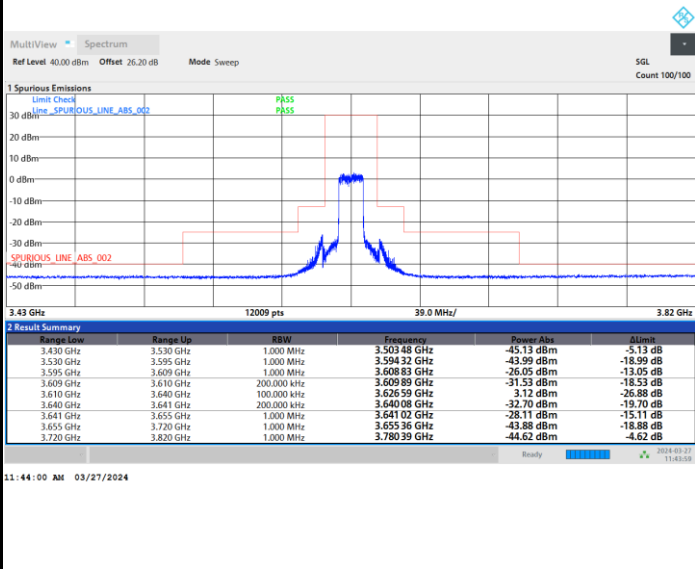

FR1 n48 / 15MHz / CP OFDM / 16QAM

Middle Channel

Full RB