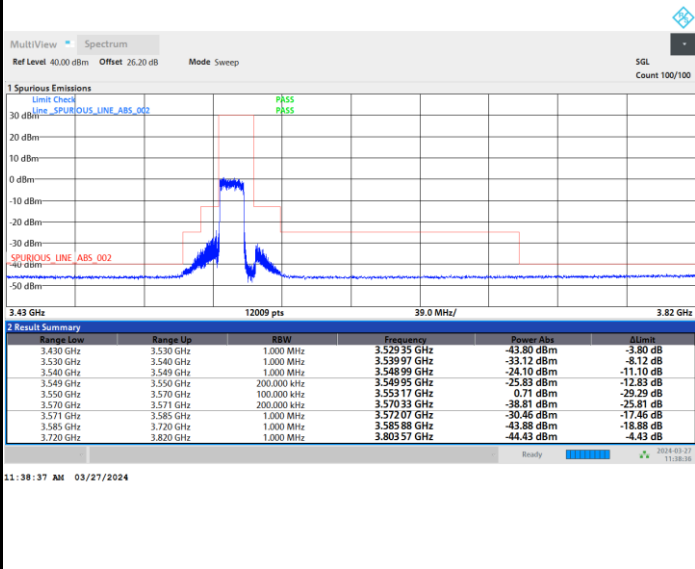

Middle Channel

Full RB

FR1 n48 / 15MHz / CP OFDM / 16QAM

Highest Channel

Full RB

FR1 n48 / 15MHz / CP OFDM / 64QAM

Lowest Channel

Full RB