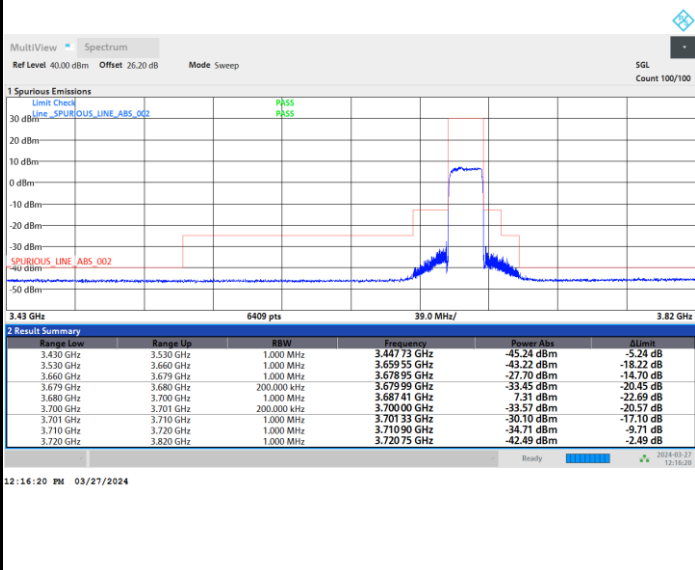

FR1 n48 / 20MHz / CP OFDM / 16QAM

Highest Channel

Full RB