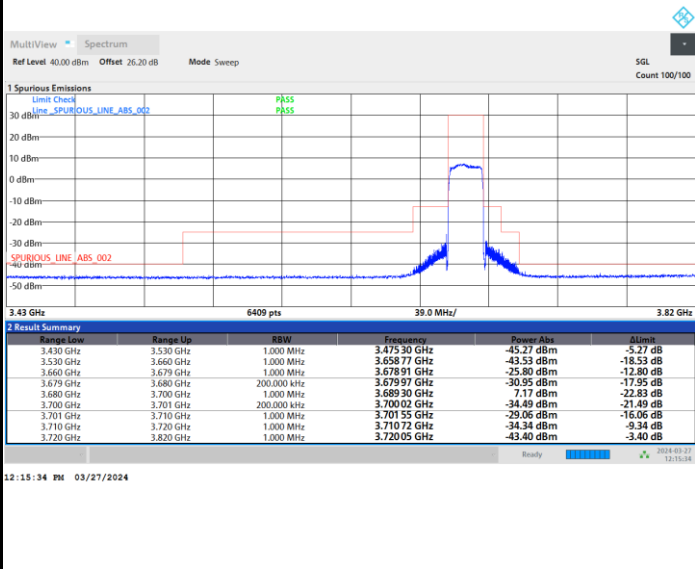

Lowest Channel

Full RB

FR1 n48 / 20MHz / CP OFDM / QPSK

Middle Channel

Full RB

FR1 n48 / 20MHz / CP OFDM / QPSK

Highest Channel

Full RB