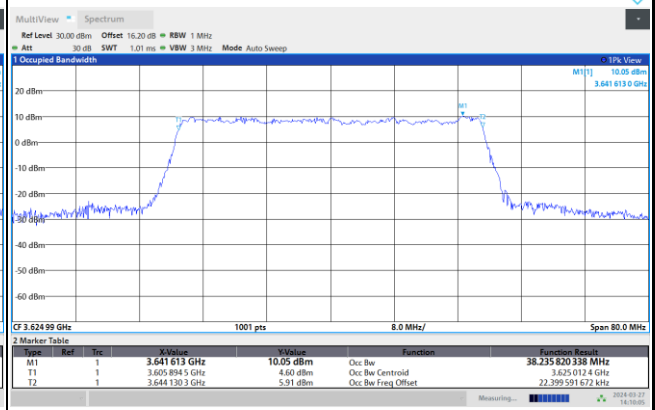

256QAM

02:10:06 PM 03/27/2024