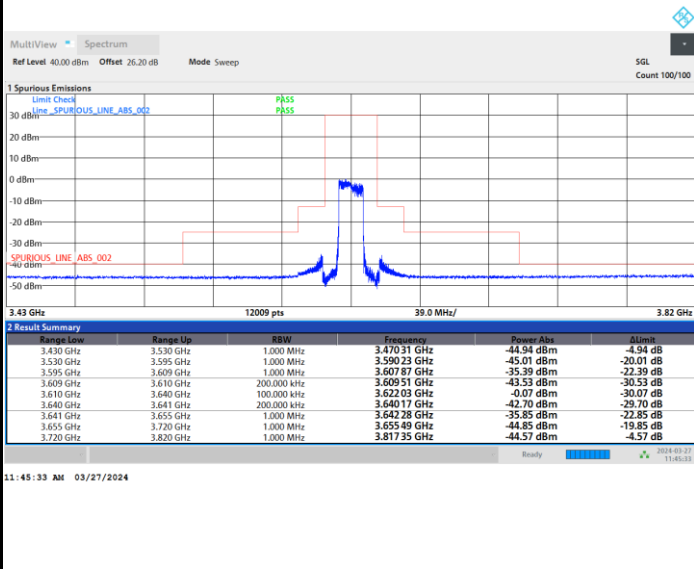

Full RB

FR1 n48 / 15MHz / CP OFDM / 256QAM

Middle Channel

Full RB

FR1 n48 / 15MHz / CP OFDM / 256QAM

Highest Channel

Full RB

FR1 n48 / 20MHz / CP OFDM / QPSK