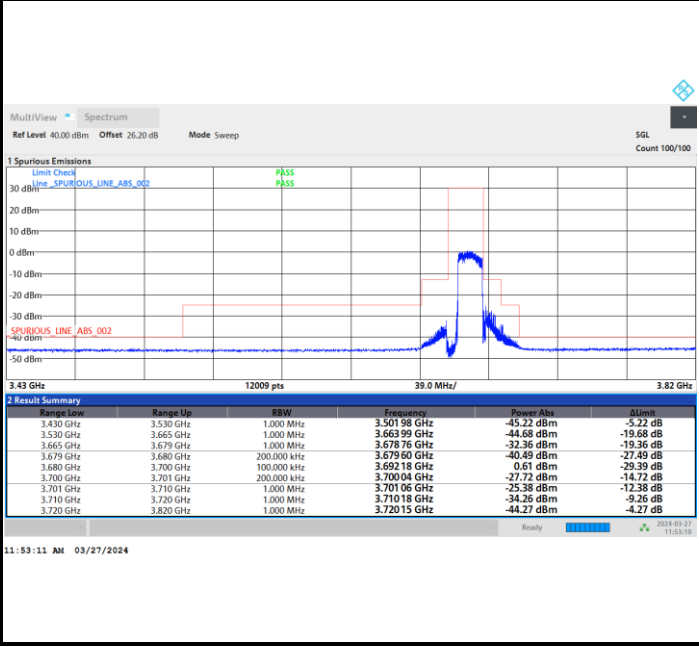

Full RB

FR1 n48 / 15MHz / CP OFDM / QPSK

Highest Channel

Full RB

FR1 n48 / 15MHz / CP OFDM / 16QAM

Lowest Channel

Full RB

FR1 n48 / 15MHz / CP OFDM / 16QAM