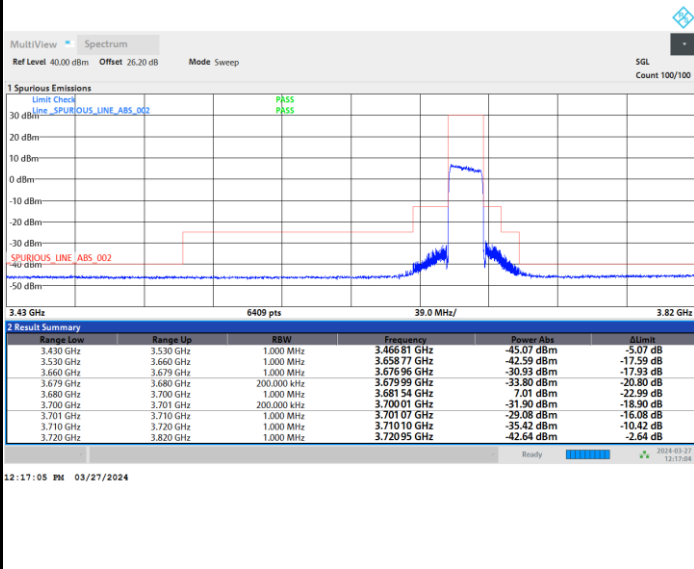

FR1 n48 / 20MHz / CP OFDM / 64QAM

Highest Channel

Full RB