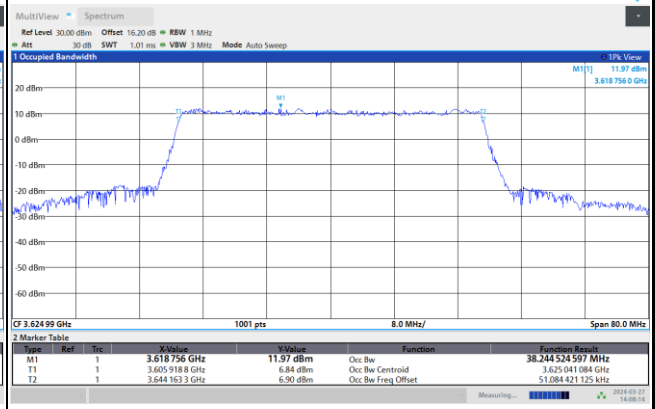

16QAM

02:08:15 PM 03/27/2024