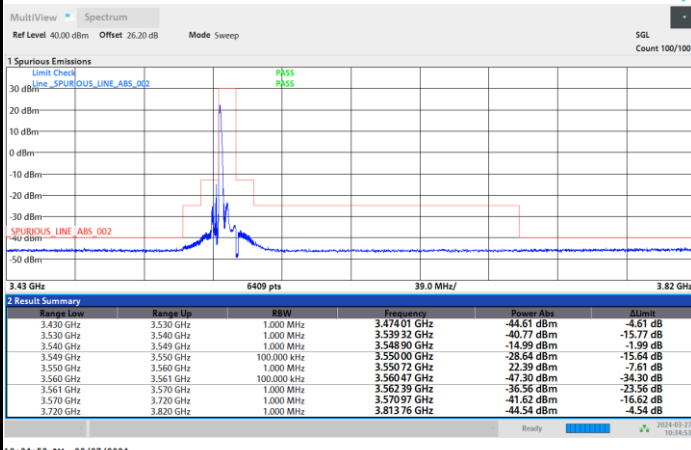

FR1 n48 / 10MHz / CP OFDM / 16QAM

Lowest Channel

1RB0

1RBmax