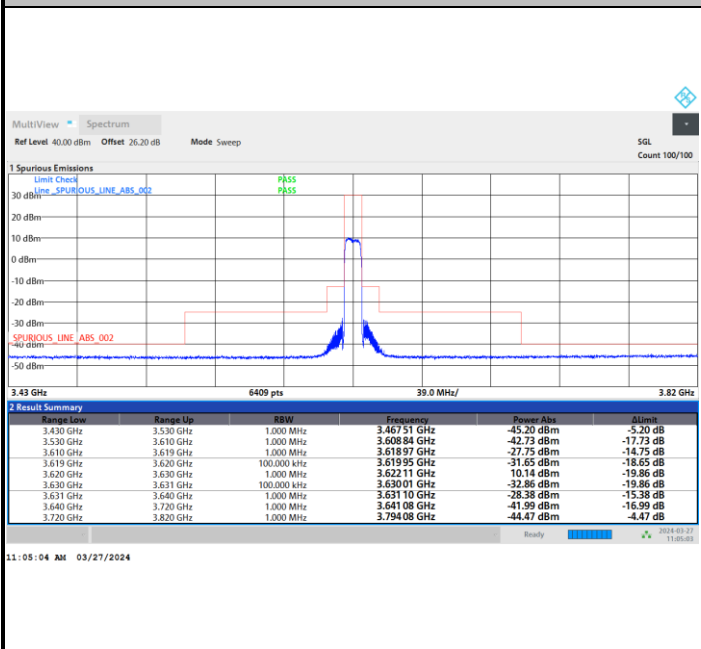

Full RB

FR1 n48 / 10MHz / CP OFDM / 256QAM

Middle Channel

1RB0

1RBmax

Full RB

FR1 n48 / 10MHz / CP OFDM / 256QAM

Highest Channel