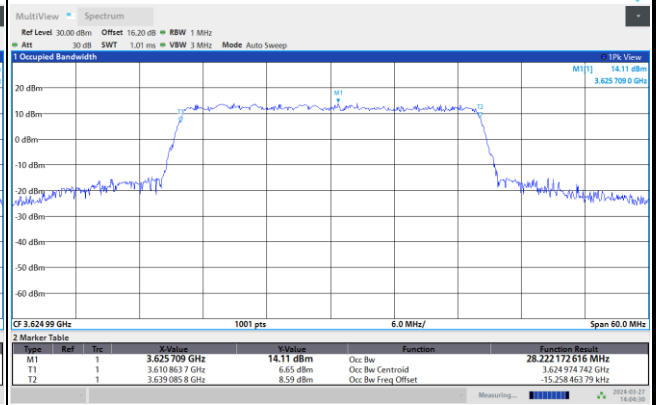

FR1 n48 / 30MHz / CP OFDM / Middle Channel / Full RB

QPSK

16QAM

64QAM

256QAM

FR1 n48 / 40MHz / CP OFDM / Middle Channel / Full RB

QPSK

02:07:20 PM 03/27/2024