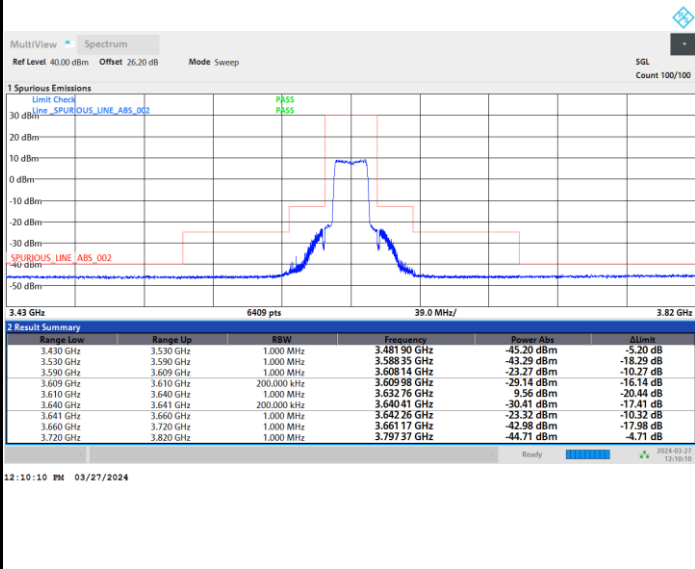

FR1 n48 / 20MHz / CP OFDM / 16QAM

Lowest Channel

Full RB

FR1 n48 / 20MHz / CP OFDM / 16QAM

Middle Channel

Full RB

FR1 n48 / 20MHz / CP OFDM / 16QAM

Highest Channel