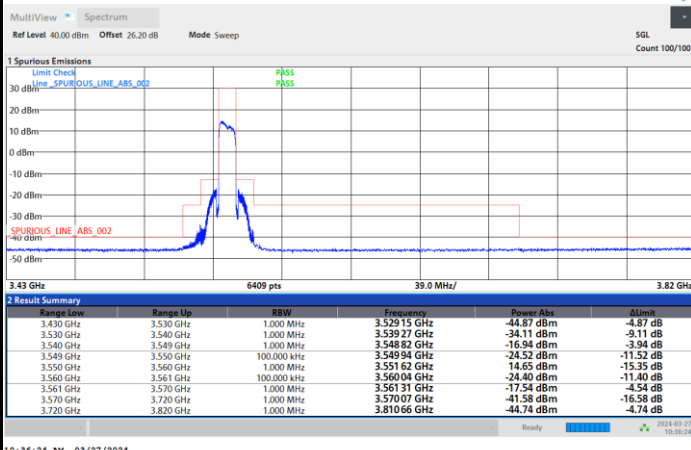

FR1 n48 / 10MHz / CP OFDM / 16QAM

Lowest Channel

1RB0

1RBmax

Full RB