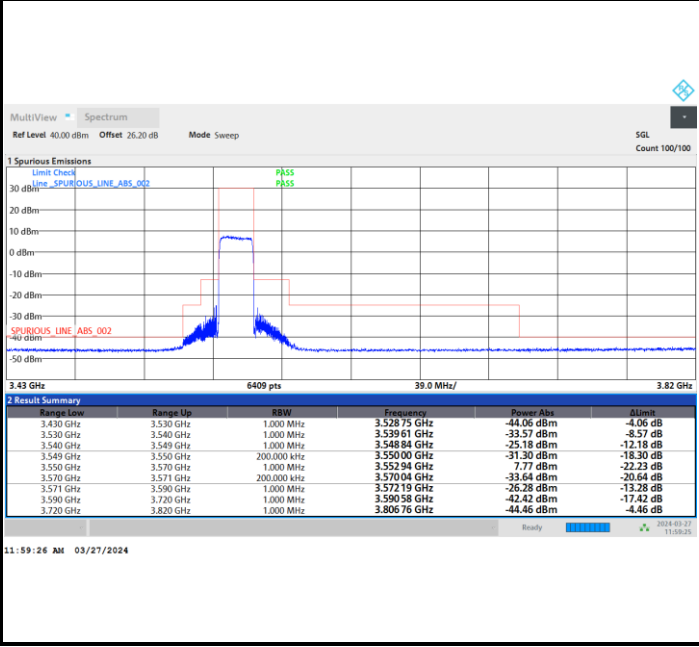

FR1 n48 / 20MHz / CP OFDM / QPSK

Lowest Channel

Full RB