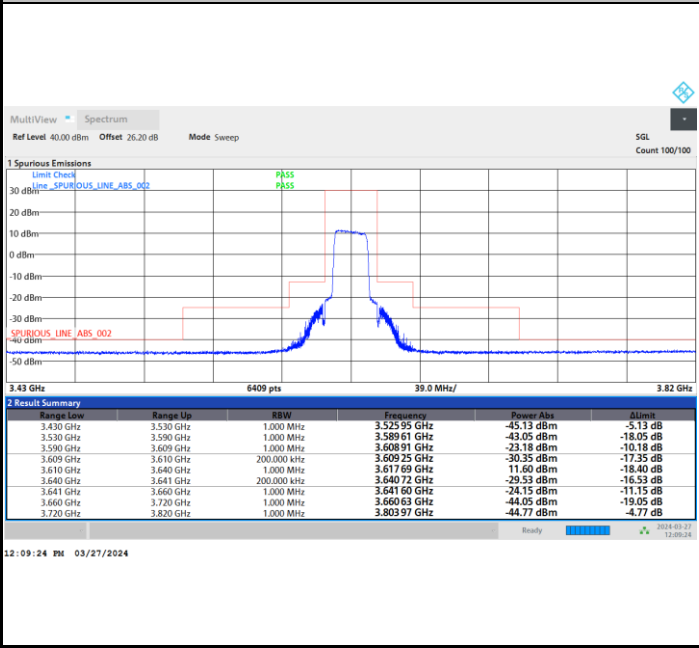

Lowest Channel

Full RB

FR1 n48 / 20MHz / CP OFDM / QPSK

Middle Channel

Full RB

FR1 n48 / 20MHz / CP OFDM / QPSK

Highest Channel

Full RB