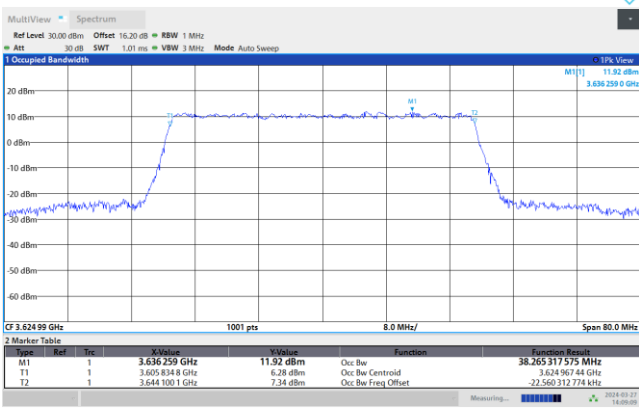

64QAM

02:09:09 PM 03/27/2024