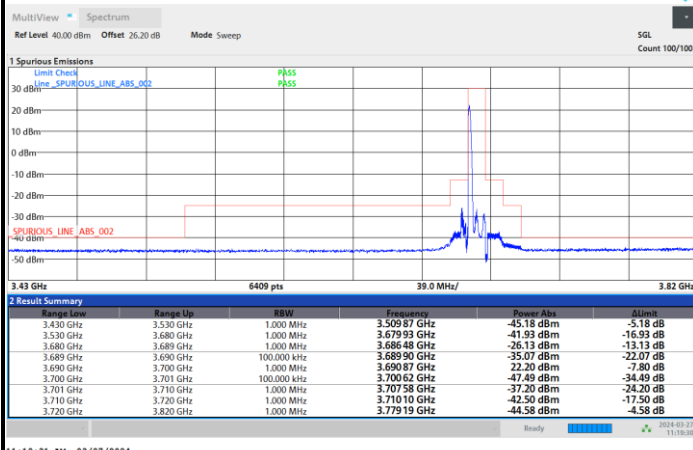

1RBmax

Full RB

FR1 n48 / 10MHz / CP OFDM / 64QAM

Middle Channel

1RB0

1RBmax

Full RB

FR1 n48 / 10MHz / CP OFDM / 64QAM

Highest Channel

1RB0

1RBmax

Full RB

FR1 n48 / 10MHz / CP OFDM / 256QAM

Lowest Channel

1RB0

1RBmax