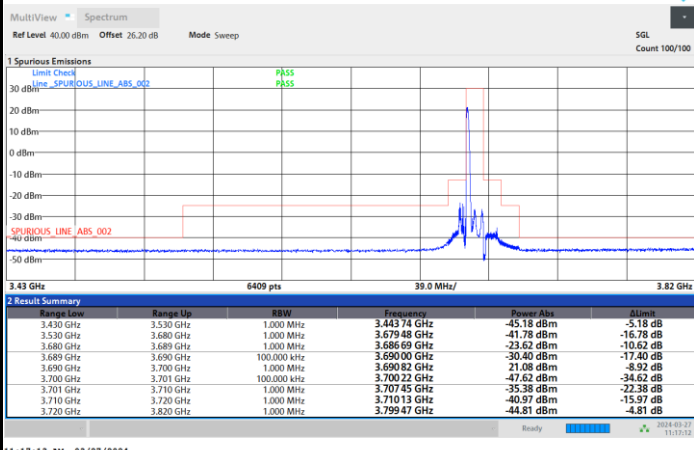

FR1 n48 / 10MHz / CP OFDM / 16QAM

Highest Channel

1RB0

1RBmax

Full RB

FR1 n48 / 10MHz / CP OFDM / 64QAM

Lowest Channel

1RB0