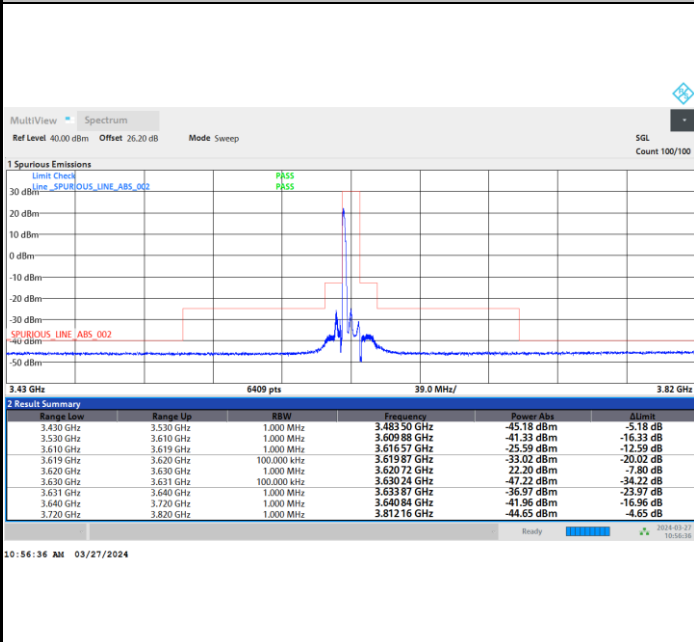

Lowest Channel

1RB0

1RBmax

Full RB

FR1 n48 / 10MHz / CP OFDM / QPSK

Middle Channel

1RB0

1RBmax