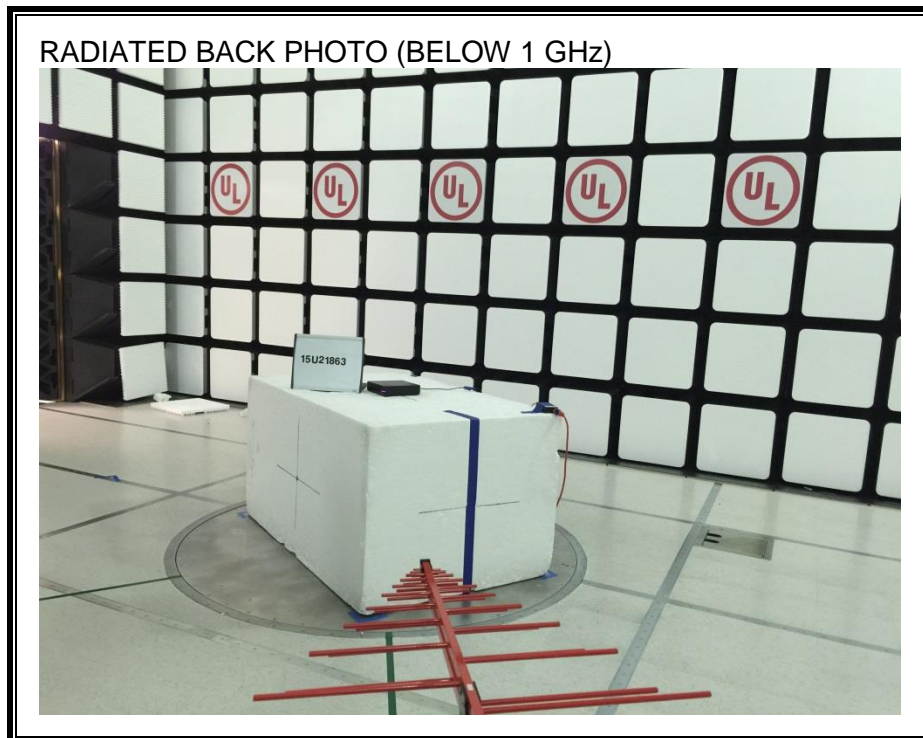

## 7. SETUP PHOTOS

### ANTENNA PORT CONDUCTED RF MEASUREMENT SETUP

**RADIATED RF MEASUREMENT SETUP (BELOW 1 GHz)**

**RADIATED RF MEASUREMENT SETUP (ABOVE 1 GHz)**

**POWERLINE CONDUCTED EMISSIONS MEASUREMENT SETUP**

LINE CONDUCTED FRONT PHOTO