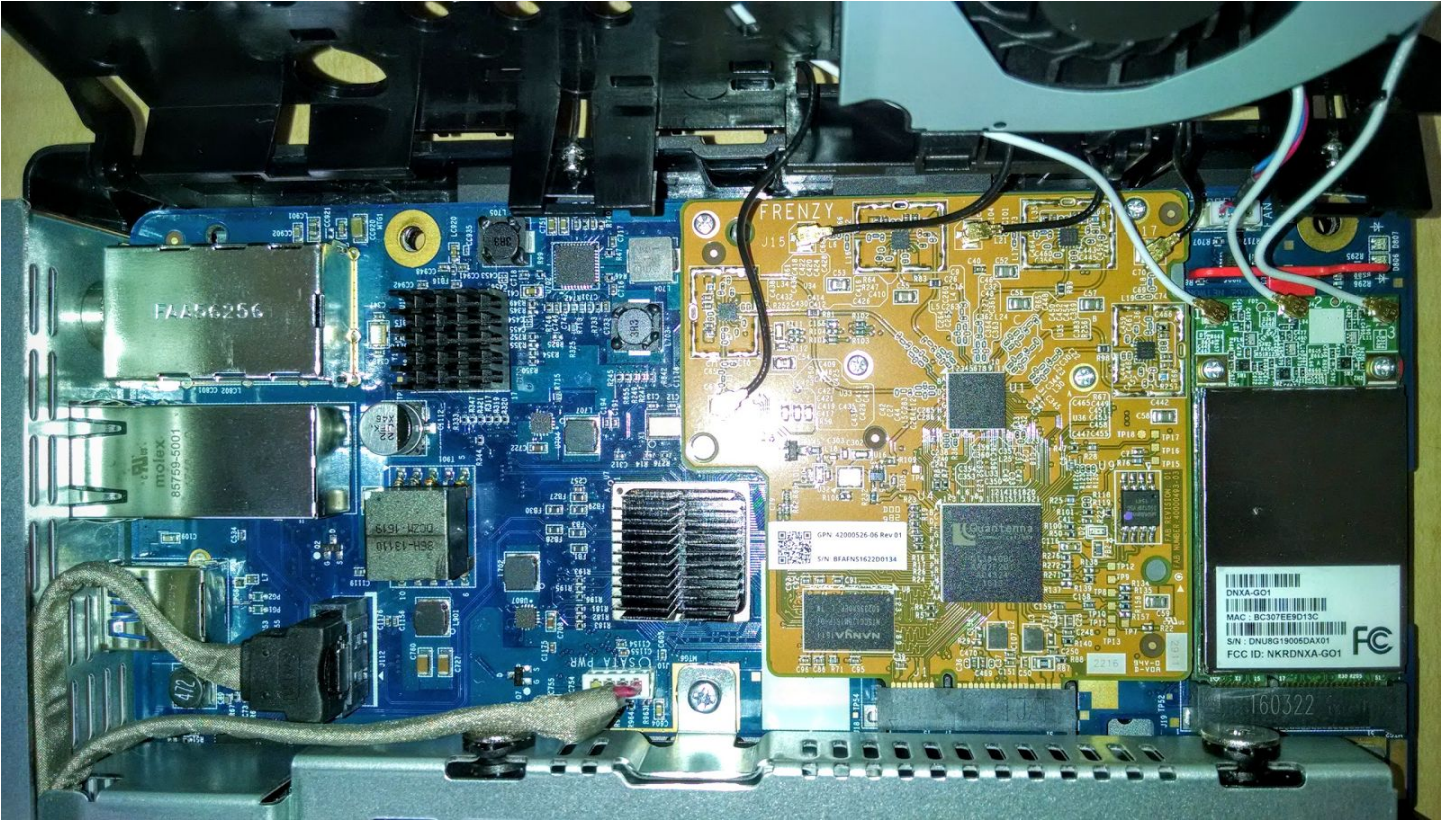

Top cover removed and lid open.

Zoom in

5GHz WiFi module - top view