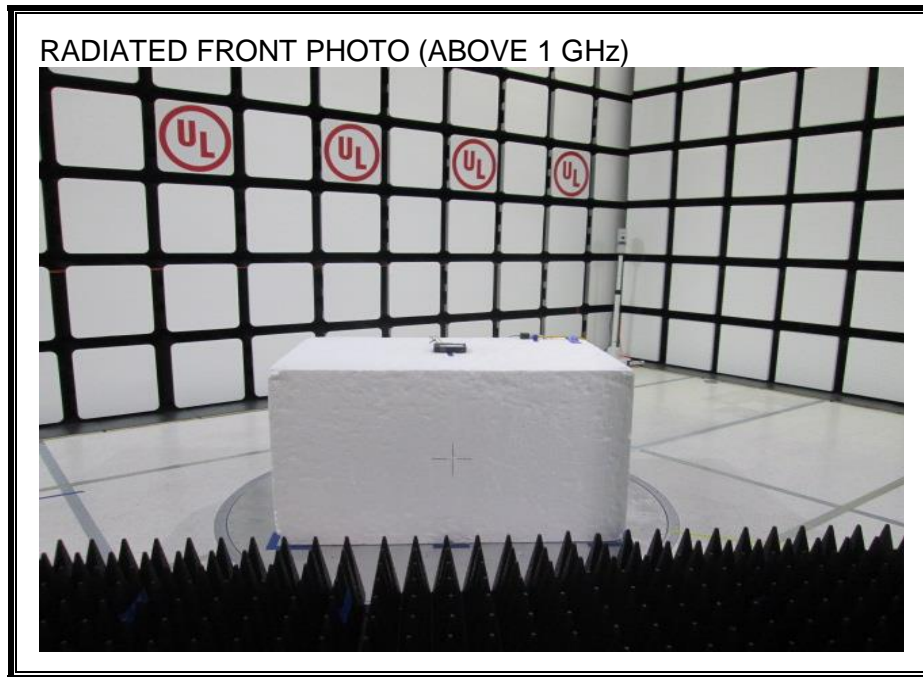

11. SETUP PHOTOS

ANTENNA PORT CONDUCTED RF MEASUREMENT SETUP

RADIATED RF MEASUREMENT SETUP (BELOW 1 GHz)

RADIATED RF MEASUREMENT SETUP (ABOVE 1 GHz)

POWERLINE CONDUCTED EMISSIONS MEASUREMENT SETUP

END OF REPORT