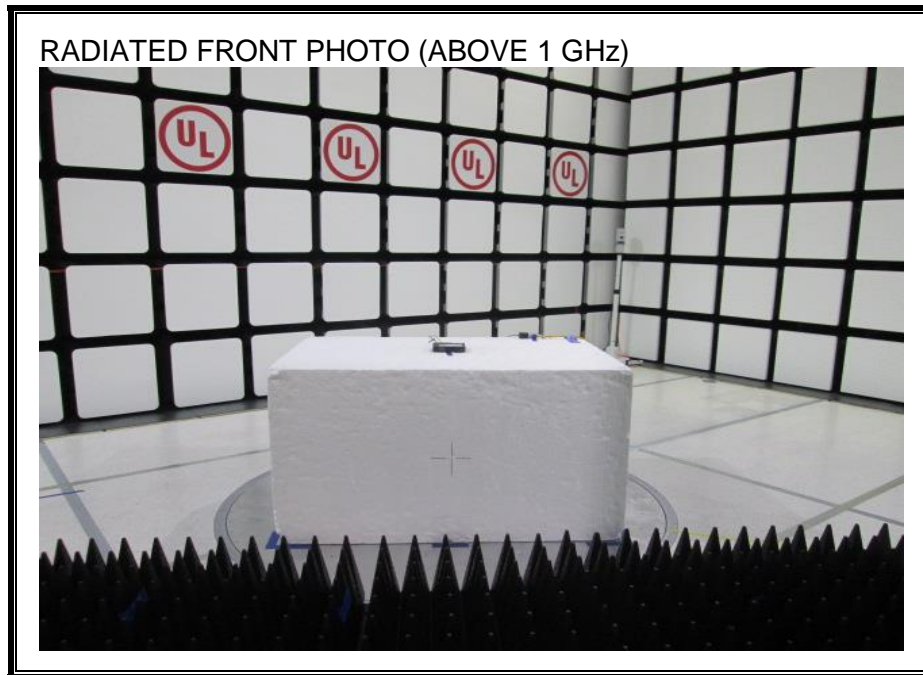

11. SETUP PHOTOS

ANTENNA PORT CONDUCTED RF MEASUREMENT SETUP

RADIATED RF MEASUREMENT SETUP (BELOW 1 GHz)

RADIATED RF MEASUREMENT SETUP (ABOVE 1 GHz)

POWERLINE CONDUCTED EMISSIONS MEASUREMENT SETUP

LINE CONDUCTED FRONT PHOTO

LINE CONDUCTED BACK PHOTO

END OF REPORT