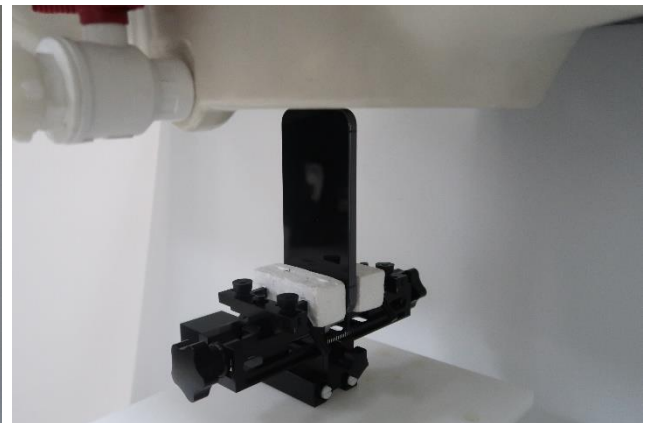

Appendix H. SAR Test Setup Photos

Head Exposure Condition

Right Cheek at 0mm

Right Tilted at 0mm

Left Cheek at 0mm

Left Tilted at 0mm

Body-worn, Hotspot Exposure Condition

Front at 10 mm

Back at 10 mm

Right Side at 10 mm

Left Side at 10 mm

Top Side at 10 mm

Bottom Side at 10 mm

Product Specific Exposure condition

Front at 0 mm

Back at 0 mm

Right Side at 0 mm

Left Side at 0 mm

Top Side at 0 mm

Bottom Side at 0 mm

PD Exposure Condition

Front at 2 mm

Front at 10 mm

Back at 10 mm