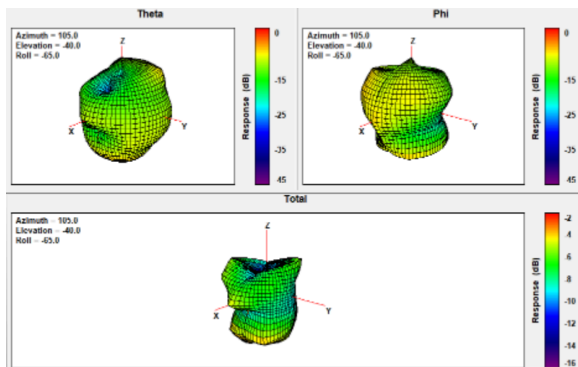

Ant3 Freq. 5180 MHz: