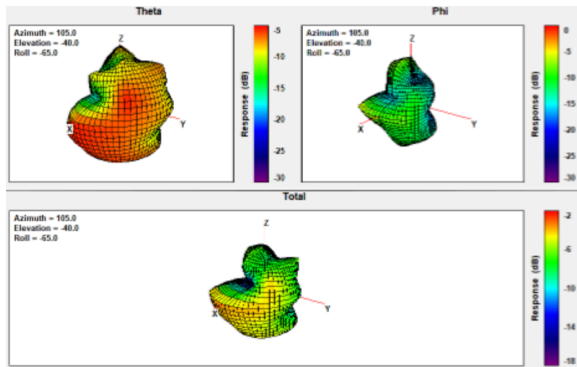

Ant3:

Ant3 Freq. 2.4 GHz:

Ant3 Freq. 5500 MHz:

Ant3 Freq. 5180 MHz:

Ant3 Freq. 5820 MHz:

Ant3 Freq. 5280 MHz:

Ant3 Freq. 5887 MHz:

Ant3 Freq. 6175 MHz:

Ant3 Freq. 6700 MHz:

Ant3 Freq. 6475 MHz:

Ant3 Freq. 7000 MHz:

8. Report Signatory

Sheng Shen
RF Compliance Technical Program Manager
Google LLC
1600 Amphitheatre Parkway
Mountain View, CA 94043