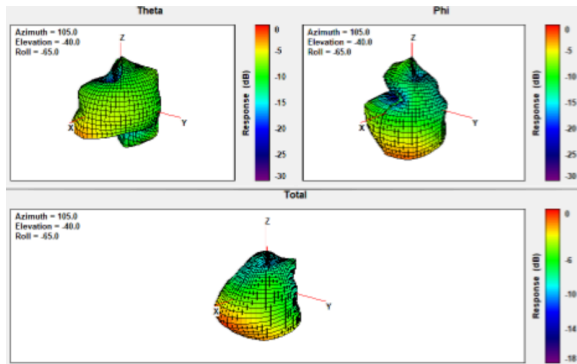

Ant3 Freq. 6700 MHz:

Ant3 Freq. 6475 MHz:

Ant3 Freq. 7000 MHz:

8. Report Signatory

Sheng Shen
RF Compliance Technical Program Manager
Google LLC
1600 Amphitheatre Parkway
Mountain View, CA 94043