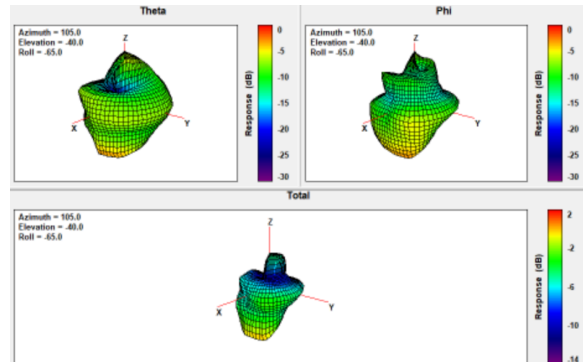

Ant3 Freq. 5500 MHz: