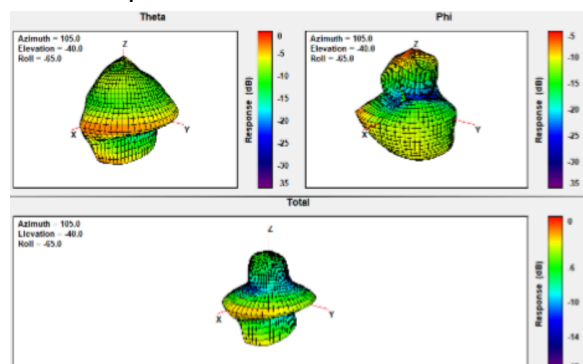

Ant3 Freq. 5887 MHz: