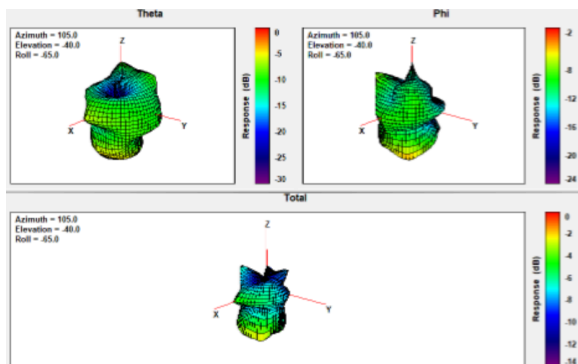

Ant3 Freq. 5280 MHz: