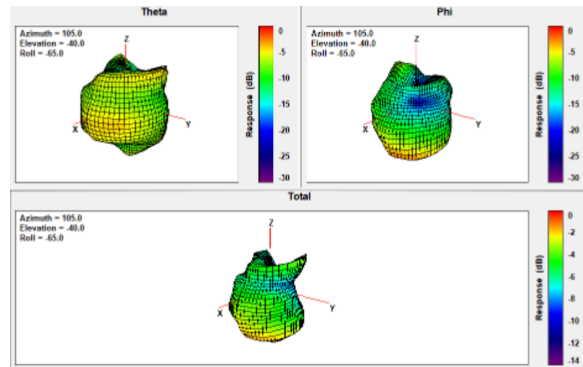

Ant3 Freq. 6700 MHz:

Ant3 Freq. 6475 MHz:

Ant3 Freq. 7000 MHz:

8. Report Signatory

Sheng Shen
RF Compliance Technical Program Manager
Google LLC
1600 Amphitheatre Parkway
Mountain View, CA 94043