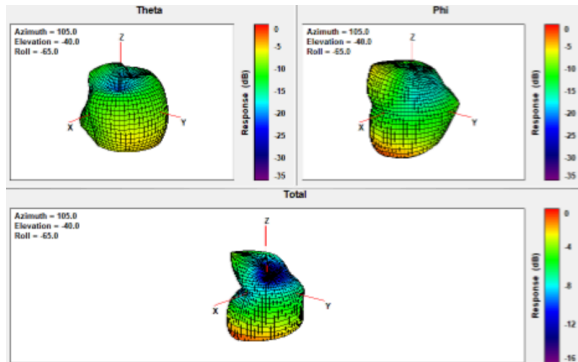

Ant3:

Ant3 Freq. 2.4 GHz: