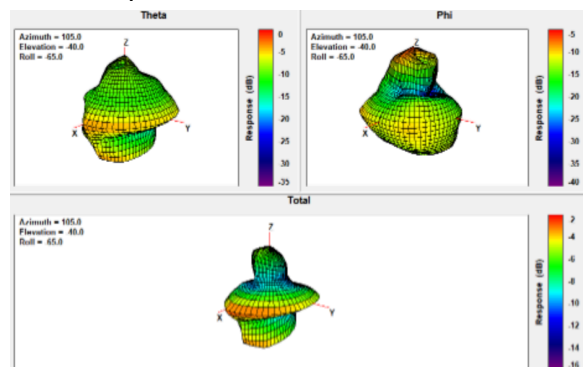

Ant3 Freq. 5820 MHz: